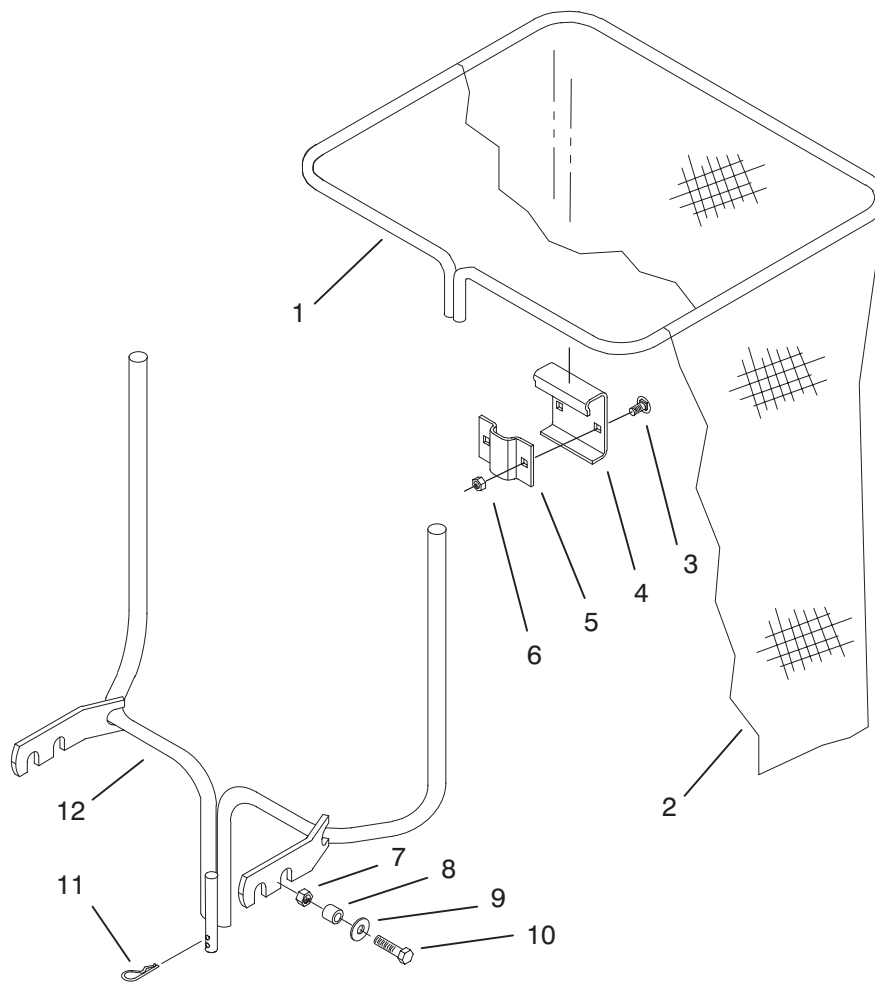

C-2144

BAG ASSEMBLY

Ref. No.	Part No.	Description	No. Used
1	114972	Frame – Bag	2
2	93-1623	Bag – 26”	2
3	3230-1	Bolt – Carriage	4
4	114973	Hanger – Bag	2
5	114974	Clamp – Hanger	2
6	3296-29	Nut – Lock	4

Ref. No.	Part No.	Description	No. Used
7	3296-39	Nut – Lock	2
8	105474	Spacer – Bracket	2
9	9202204	Washer – Flat	2
10	323-10	Bolt – Hex. Hd.	2
11	9335064	Pin – Cotter	1
12	93-8015	Bracket – Bag	1