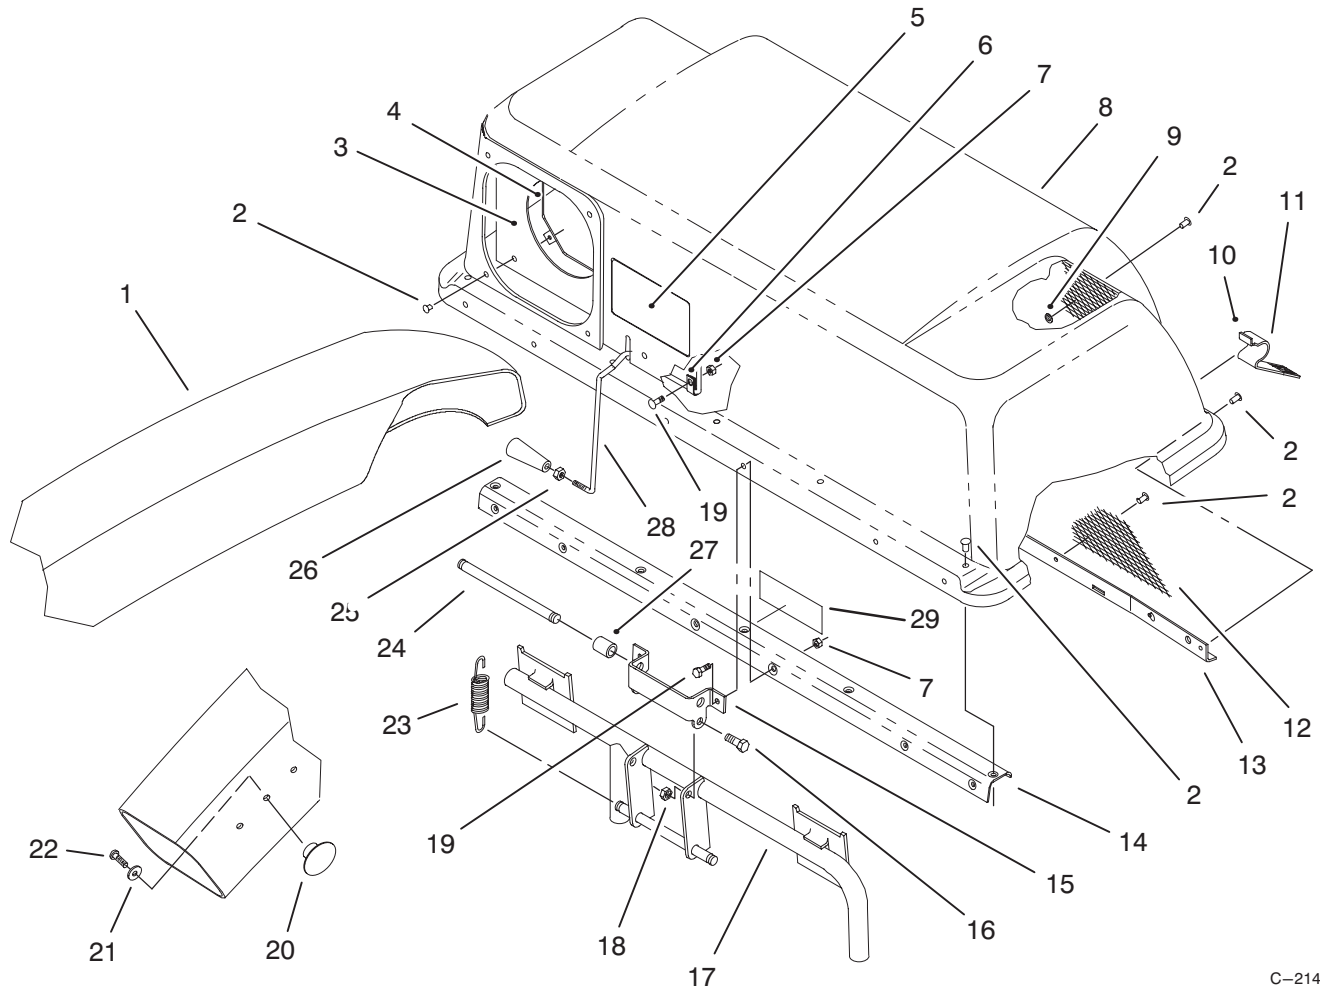

44" VACUUM BAGGER

C-2140

HOPPER & CHUTE ASSEMBLY

Ref. No.	Part No.	Description	No. Used	Ref. No.	Part No.	Description	No. Used
1	79-7240	Chute - Discharge	1	15	114961	Hinge - Bagger Top	1
2	114439	Rivet - Pop	24	16	323-6	Screw - Hex. Hd. Cap	2
3	117239	Chute - Seal	1	17	114955	Frame - Hopper	1
4	114966	Clamp - Seal	1	18	3296-39	Nut - Lock	2
5	116347	Decal - Easy Twin	1	19	321-4	Screw - Hex. Hd.	4
6	2412-91	Clamp - Cable	2	20	233-68	Knob	1
7	3296-42	Nut - Lock	4	21	3256-49	Washer - Flat	1
8	92-1734	Top - Bagger	1	22	32144-8	Screw - Pan Hd.	1
9	9202704	Washer	4	23	114962	Spring - Extension	2
10	115481	Latch - Bag Top	2	24	114960	Pin - Spring	1
11	115880	Grip - Latch	2	25	3218-1	Nut - Hex. Jam	1
12	114967	Screen - Bagger	1	26	118320	Handle - Hopper	1
13	92-1736	Support - Screen	1	27	9790944	Spacer - Hinge	2
14	88-9570	Stiffener - Bagger (Incl. Ref. #29)	1	28	114969	Feeler - Full Bag	1
				29	92-7113	Decal - Caution	1