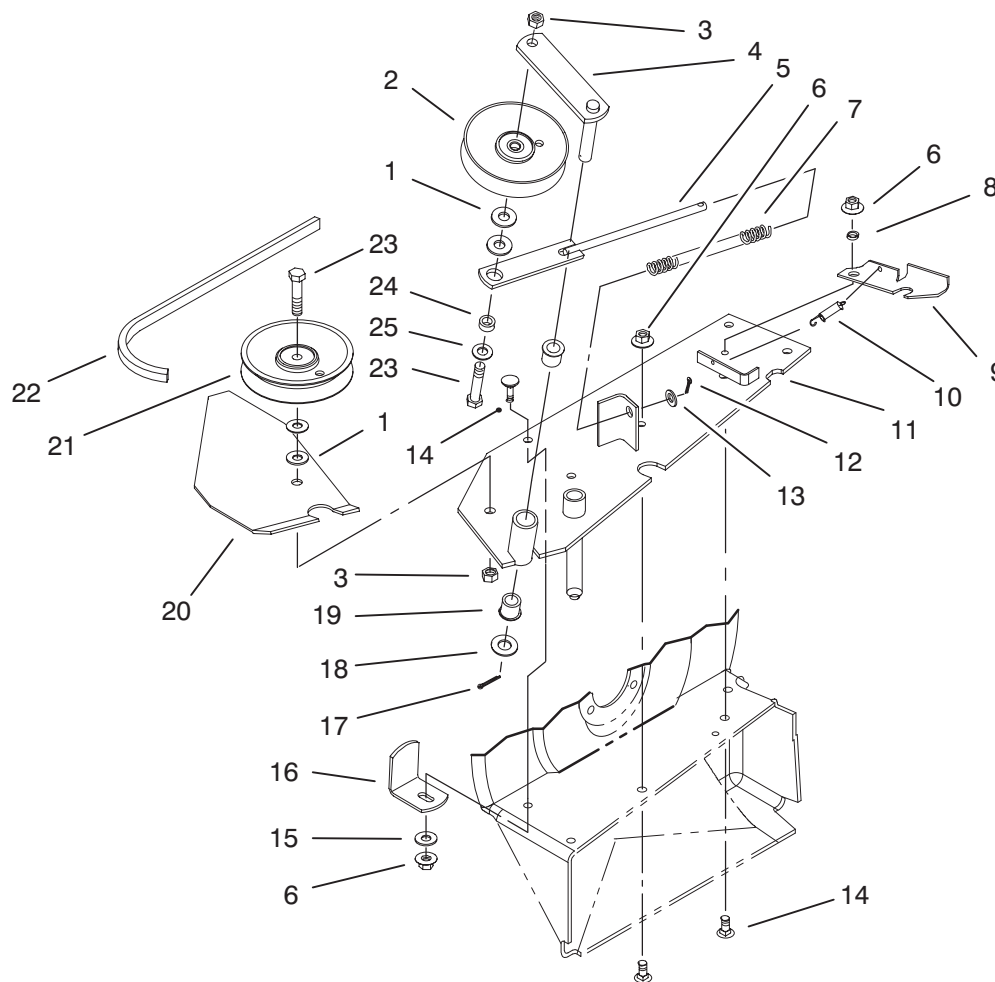

## HOPPER &amp; CHUTE ASSEMBLY

Ref. No.	Part No.	Description	No. Used	Ref. No.	Part No.	Description	No. Used
1	79-7240	Chute - Discharge	1	15	114961	Hinge - Bagger Top	1
2	114439	Rivet - Pop	24	16	323-6	Screw - Hex. Hd. Cap	2
3	117239	Chute - Seal	1	17	114955	Frame - Hopper	1
4	114966	Clamp - Seal	1	18	3296-39	Nut - Lock	2
5	116347	Decal - Easy Twin	1	19	321-4	Screw - Hex. Hd.	4
6	2412-91	Clamp - Cable	2	20	233-68	Knob	1
7	3296-42	Nut - Lock	4	21	3256-49	Washer - Flat	1
8	92-1734	Top - Bagger	1	22	32144-8	Screw - Pan Hd.	1
9	9202704	Washer	4	23	114962	Spring - Extension	2
10	115481	Latch - Bag Top	2	24	114960	Pin - Spring	1
11	115880	Grip - Latch	2	25	3218-1	Nut - Hex. Jam	1
12	114967	Screen - Bagger	1	26	118320	Handle - Hopper	1
13	92-1736	Support - Screen	1	27	9790944	Spacer - Hinge	2
14	88-9570	Stiffener - Bagger (Incl. Ref. #29)	1	28	114969	Feeler - Full Bag	1
				29	92-7113	Decal - Caution	1

## BLOWER & IMPELLER ASSEMBLY

Ref. No.	Part No.	Description	No. Used
1	22-9741	Spacer - Flanged	1
2	82-5690	Retainer	1
3	3290-479	Screw - Panel	1
4	3257-40	Key - Woodruff	1
5	79-1470	Shaft - Blower	1
6	7038	Spacer	1
7	251-341	Bearing - Flange	4
8	251-288	Bearing - Ball	2
9	32128-20	Nut - Lock	6
10	3220-6	Nut - Hex. Jam	2

Ref. No.	Part No.	Description	No. Used
11	3253-8	Washer - Lock	2
12	79-1460	Pulley - Blower	1
13	79-7170	Cover - Blower, Bottom	1
14	3229-22	Bolt - Carriage	6
15	79-4300	Impeller	1
16	3296-56	Nut - Lock	6
17	3256-22	Washer - Flat	6
18	93-8005	Housing - Blower	1
19	3230-16	Screw - Housing	6