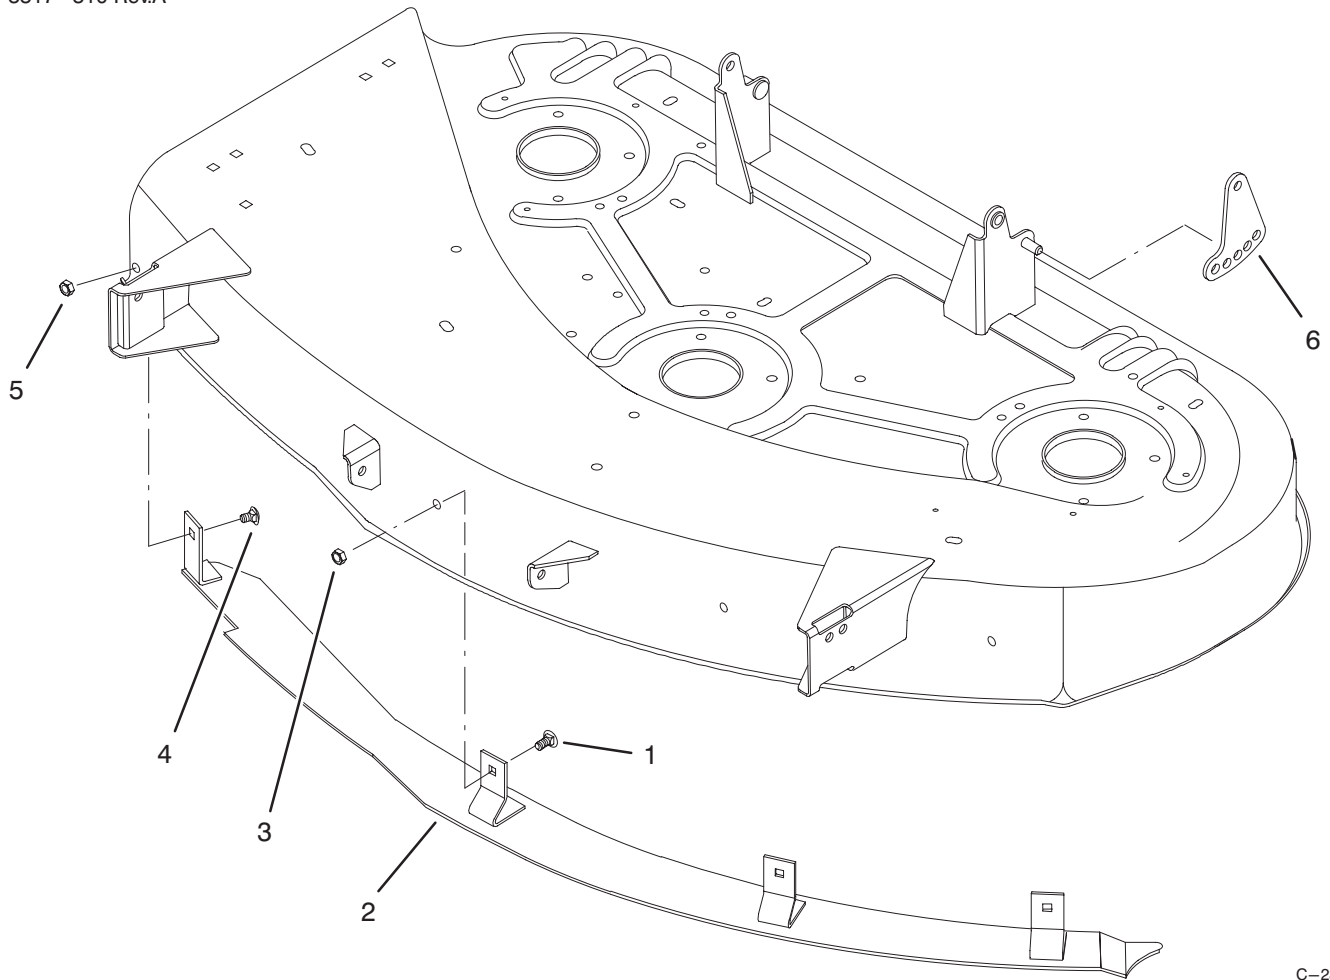

C-2332

BAFFLE ASSEMBLY & ADJUSTING LINK

Ref. No.	Part No.	Description	No. Used
1	3230-16	Screw - Carriage	3
2	93-9950	Baffle	1
3	3296-29	Nut - Lock	3

Ref. No.	Part No.	Description	No. Used
4	3230-19	Screw - Carriage	1
5	3296-47	Nut - Lock	1
6	93-9910	Link - Adjusting	2