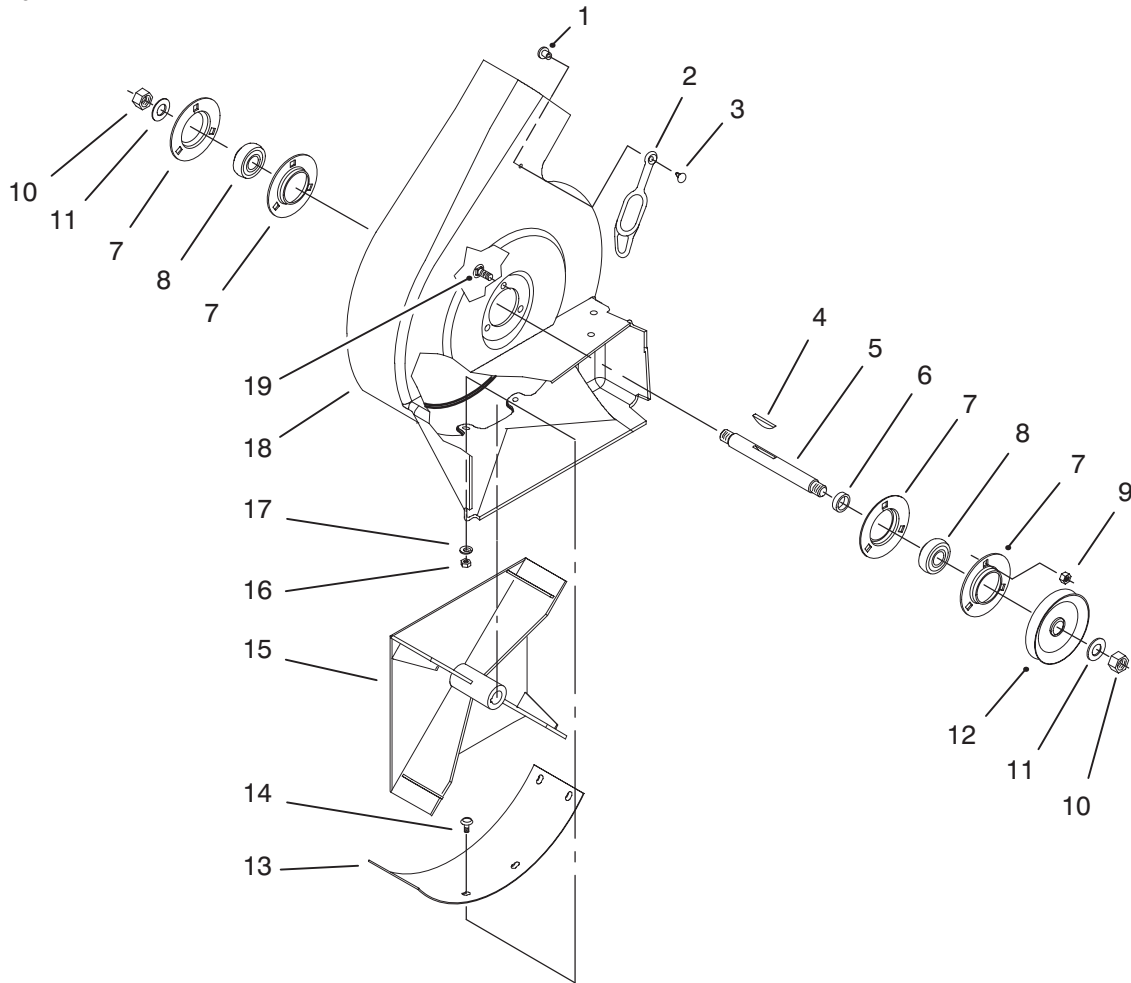

## HOPPER &amp; CHUTE ASSEMBLY

Ref. No.	Part No.	Description	No. Used	Ref. No.	Part No.	Description	No. Used
1	79-7240	Chute - Discharge	1	15	114961	Hinge - Bagger Top	1
2	114439	Rivet - Pop	24	16	323-6	Screw - Hex. Hd. Cap	2
3	117239	Chute - Seal	1	17	114955	Frame - Hopper	1
4	114966	Clamp - Seal	1	18	3296-39	Nut - Lock	2
5	116347	Decal - Easy Twin	1	19	321-4	Screw - Hex. Hd.	4
6	2412-91	Clamp - Cable	2	20	233-68	Knob	1
7	3296-42	Nut - Lock	4	21	3256-49	Washer - Flat	1
8	92-1734	Top - Bagger	1	22	32144-8	Screw - Pan Hd.	1
9	9202704	Washer	4	23	114962	Spring - Extension	2
10	115481	Latch - Bag Top	2	24	114960	Pin - Spring	1
11	115880	Grip - Latch	2	25	3218-1	Nut - Hex. Jam	1
12	114967	Screen - Bagger	1	26	118320	Handle - Hopper	1
13	92-1736	Support - Screen	1	27	9790944	Spacer - Hinge	2
14	88-9570	Stiffener - Bagger (Incl. Ref. #29)	1	28	114969	Feeler - Full Bag	1
				29	92-7113	Decal - Caution	1

## BLOWER & IMPELLER ASSEMBLY

Ref. No.	Part No.	Description	No. Used
1	22-9741	Spacer - Flanged	1
2	82-5690	Retainer	1
3	3290-479	Screw - Panel	1
4	3257-40	Key - Woodruff	1
5	79-1470	Shaft - Blower	1
6	7038	Spacer	1
7	251-341	Bearing - Flange	4
8	251-288	Bearing - Ball	2
9	32128-20	Nut - Lock	6
10	3220-6	Nut - Hex. Jam	2