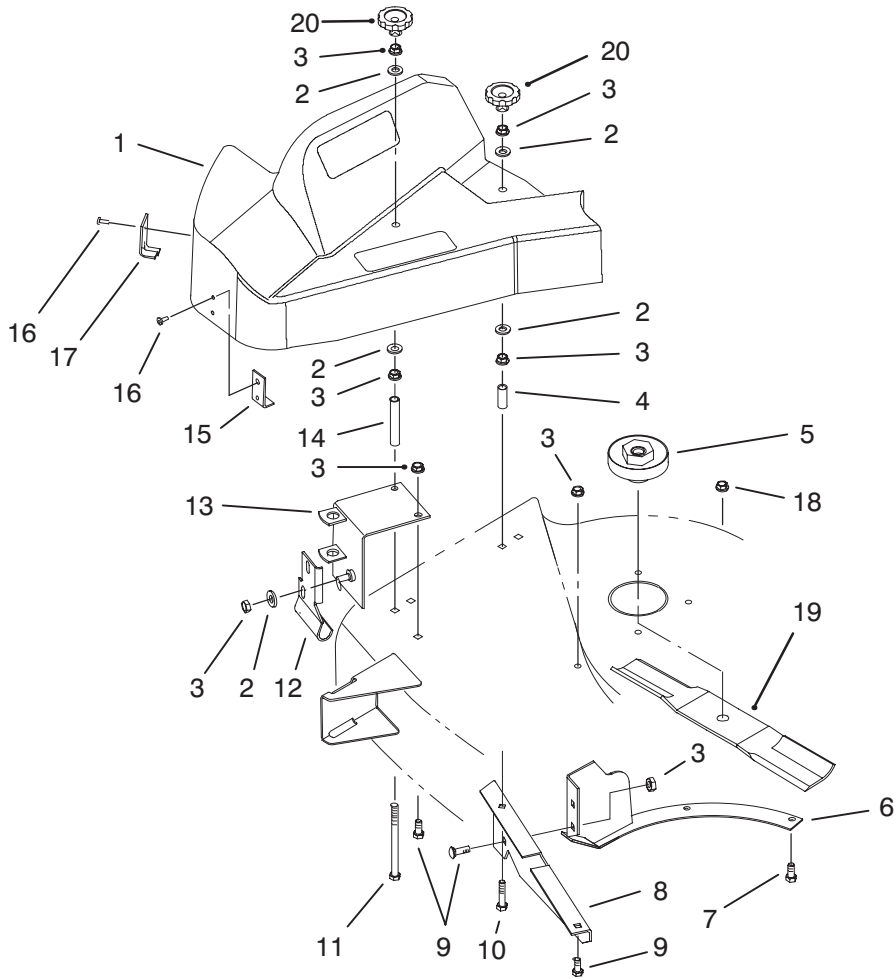

C-2143

PULLEY & SHIELD ASSEMBLY

Ref. No.	Part No.	Description	No. Used
1	93-8025	Shield - Belt (Incl. Ref. #15-17)	1
2	3256-23	Washer - Flat	6
3	3296-29	Nut - Lock	10
4	93-8009	Tube - Latch	1
5	93-8008	Pulley - Drive	1
6	93-8006	Ring - Bagging	1
7	321-4	Screw - Hex. Hd. Cap	2
8	56-5170	Baffle - Rear	1
9	3230-16	Bolt - Carriage	4
10	3230-8	Bolt - Carriage	1

Ref. No.	Part No.	Description	No. Used
11	3230-30	Bolt - Carriage	1
12	93-9344	Bracket - Pivot	1
13	93-8020	Bracket - Pivot	1
14	93-8023	Tube - Spacer	1
15	88-1870	Bracket - Support	1
16	79-0470	Rivet - Pop	4
17	93-8022	Bracket - Support	1
18	3296-42	Nut - Lock	2
19	55-4940	Blade	3
20	19-4050	Knob	2