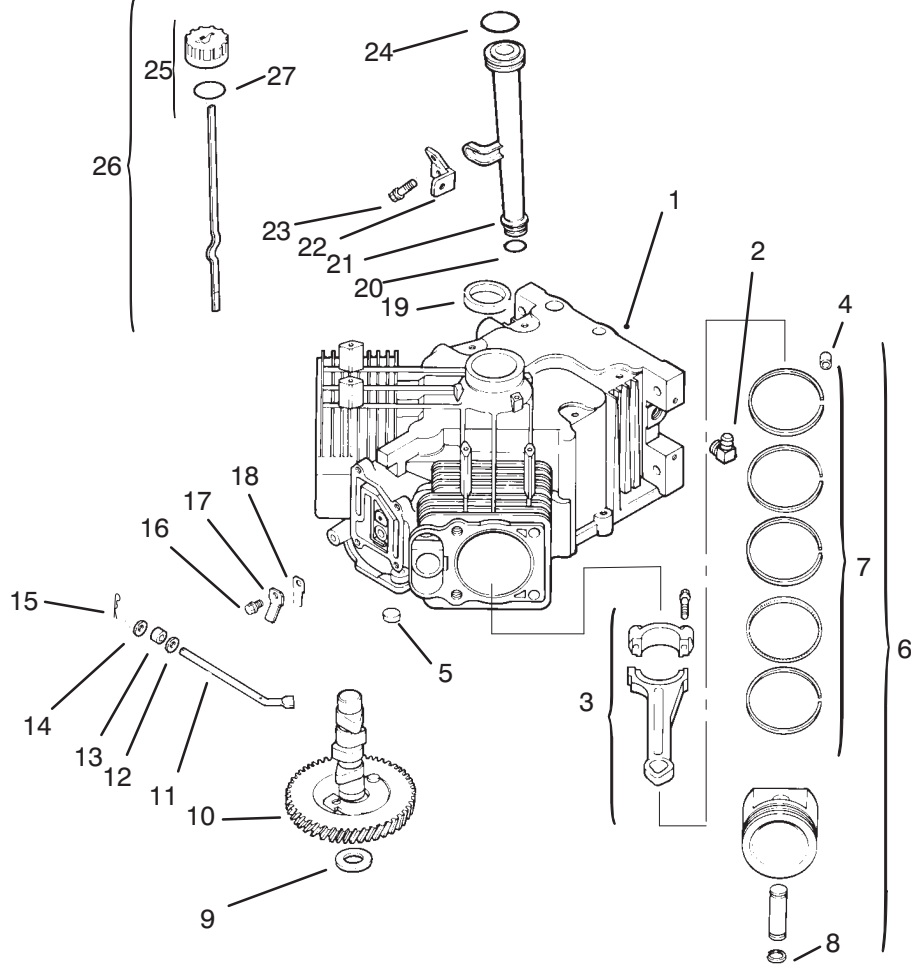

Sheet No.: 202
C-1960

Crankcase

Ref. No.	Part No.	Qty.	Description
1	24 522 09	1	Short Block (Only On: 72103)
2	25 155 02	1	Connector-90 DEG (Only On: 72103)
3	24 067 01	2	Connecting Rod STD (Only On: 72103)
3	24 067 02	2	Connecting Rod .25 (Only On: 72103)
†4	12 380 03	6	Dowel-Locating (Only On: 72103)
5	52 139 09	1	Plug-Cup (Only On: 72103)
6	24 874 01	2	Piston ASM STD INCL 4/7/8 (Only On: 72103)
6	24 874 02	2	Piston ASM .25 INCL 4/7/8 (Only On: 72103)
6	24 874 03	2	Piston ASM .50 INCL 4/7/8 (Only On: 72103)
†7	24 108 01	2	Ring Set STD INCL 4/8 (Only On: 72103)
7	24 108 02	2	Ring Set .25 INCL 4/8 (Only On: 72103)
7	24 108 03	2	Ring Set .50 INCL 4/8 (Only On: 72103)
†8	24 018 01	4	Retainer-Piston Pin (Only On: 72103)
9	12 422 07	1	Shim-Camshaft A/R (Only On: 72103)
9	12 422 08	1	Shim-Camshaft A/R (Only On: 72103)
9	12 422 09	1	Shim-Camshaft A/R (Only On: 72103)
9	12 422 10	1	Shim-Camshaft A/R (Only On: 72103)
9	12 422 11	1	Shim-Camshaft A/R (Only On: 72103)
9	12 422 12	1	Shim-Camshaft A/R (Only On: 72103)
9	12 422 13	1	Shim-Camshaft A/R (Only On: 72103)
10	24 012 05	1	Camshaft (Only On: 72103)
11	24 144 01	1	Shaft-Governor Cross (Only On: 72103)
12	X-25-63	1	Washer-Flat (Only On: 72103)
13	12 032 01	1	Seal-Governor Shaft (Only On: 72103)
14	X-25-102	1	Washer-Flat (Only On: 72103)
15	12 380 04	1	Pin-Governor Hitch (Only On: 72103)

† Included in a service kit or in an assembly