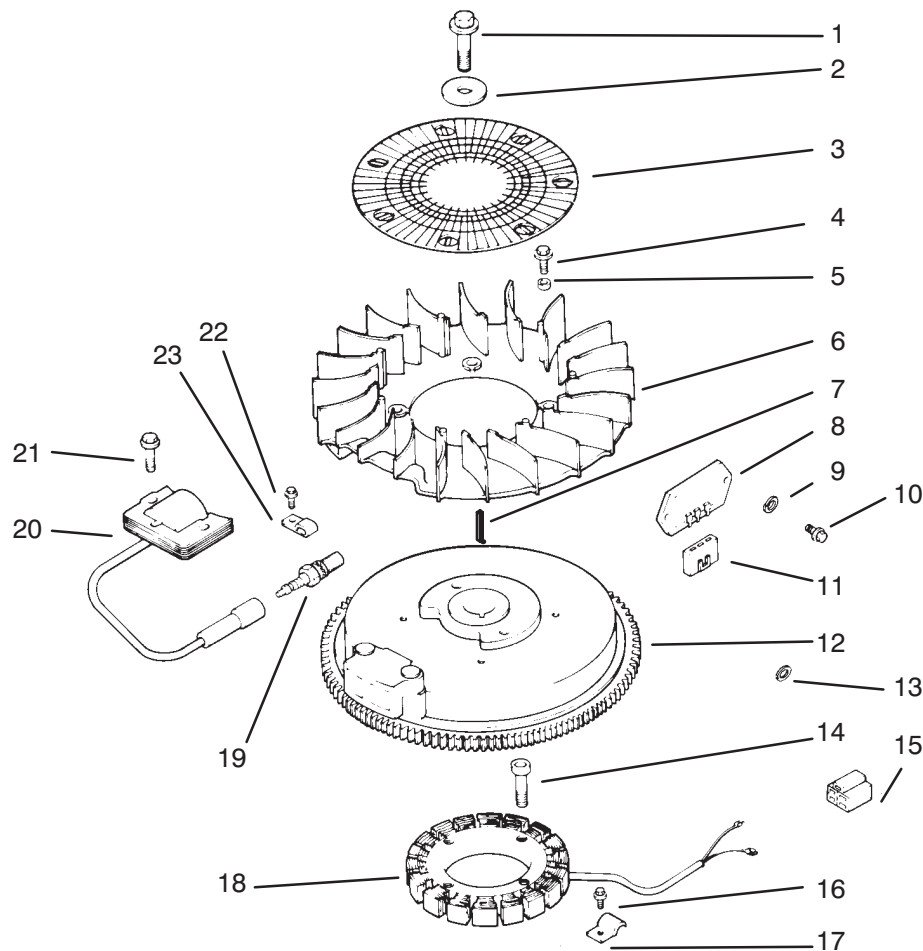

Sheet No.: 105

C-1952

Ignition / Electrical

Ref. No.	Part No.	Qty.	Description
1	12 086 14	1	Screw-Flywheel Mounting (Only On: 72042, 72043, 72062, 72063)
2	12 468 03	1	Washer-Flywheel Screw (Only On: 72042, 72043, 72062, 72063)
3	24 162 03	1	Screen-Grass (Only On: 72042, 72043, 72062, 72063)
4	M-0639016	4	Screw M6x1.0x16 (Only On: 72042, 72043, 72062, 72063)
5	12 112 01	4	Spacer-Fan (Only On: 72042, 72043, 72062, 72063)
6	12 157 02	1	Fan (Only On: 72042, 72043, 72062, 72063)
7	X-42-15	1	Key (Only On: 72042, 72043, 72062, 72063)
8	41 403 09	1	Rectifier-Regulator (Only On: 72042, 72043, 72062, 72063)
9	X-22-11	1	Washer-Lock (Only On: 72042, 72043, 72062, 72063)
10	M-0639016	2	Screw M6x1.0x16 (Only On: 72042, 72043, 72062, 72063)
11	236602	1	Connector-Regulator (Only On: 72042, 72043, 72062, 72063)
12	12 025 16	1	Flywheel ASM (Only On: 72042, 72043, 72062, 72063)
13	X-25-5	1	Washer-Flat (Only On: 72042, 72043, 72062, 72063)
14	M-0548025	4	Screw M5x0.8x25 (Only On: 72042, 72043, 72062, 72063)
15	48 155 01	1	Connector-5 Contact (Only On: 72042, 72043, 72062, 72063)
16	M-0545010	1	Screw M5x0.8x10 (Only On: 72042, 72043, 72062, 72063)
17	12 154 02	1	Clip-Stator Harness (Only On: 72042, 72043, 72062, 72063)
18	24 085 01	1	Stator-15 Amp (Only On: 72042, 72043, 72062, 72063)
19	12 132 02	1	Spark Plug (Only On: 72042, 72043, 72062, 72063)
20	12 584 01	1	Module-Ignition (Only On: 72042, 72043, 72062, 72063)
21	Sm-0545020	2	Screw M5x0.8x20 (Only On: 72042, 72043, 72062, 72063)
22	M-0545010	1	Screw M5x0.8x10 (Only On: 72042, 72043, 72062, 72063)
23	X-728-1	1	Clip-Kill Lead (Only On: 72042, 72043, 72062, 72063)
*	12 518 01	1	Lead-White (Only On: 72042, 72043, 72062, 72063)
*	15 518 09	1	Lead-Green (Only On: 72042, 72043, 72062, 72063)
*	25 518 05	1	Lead-Black (Only On: 72042, 72043, 72062, 72063)