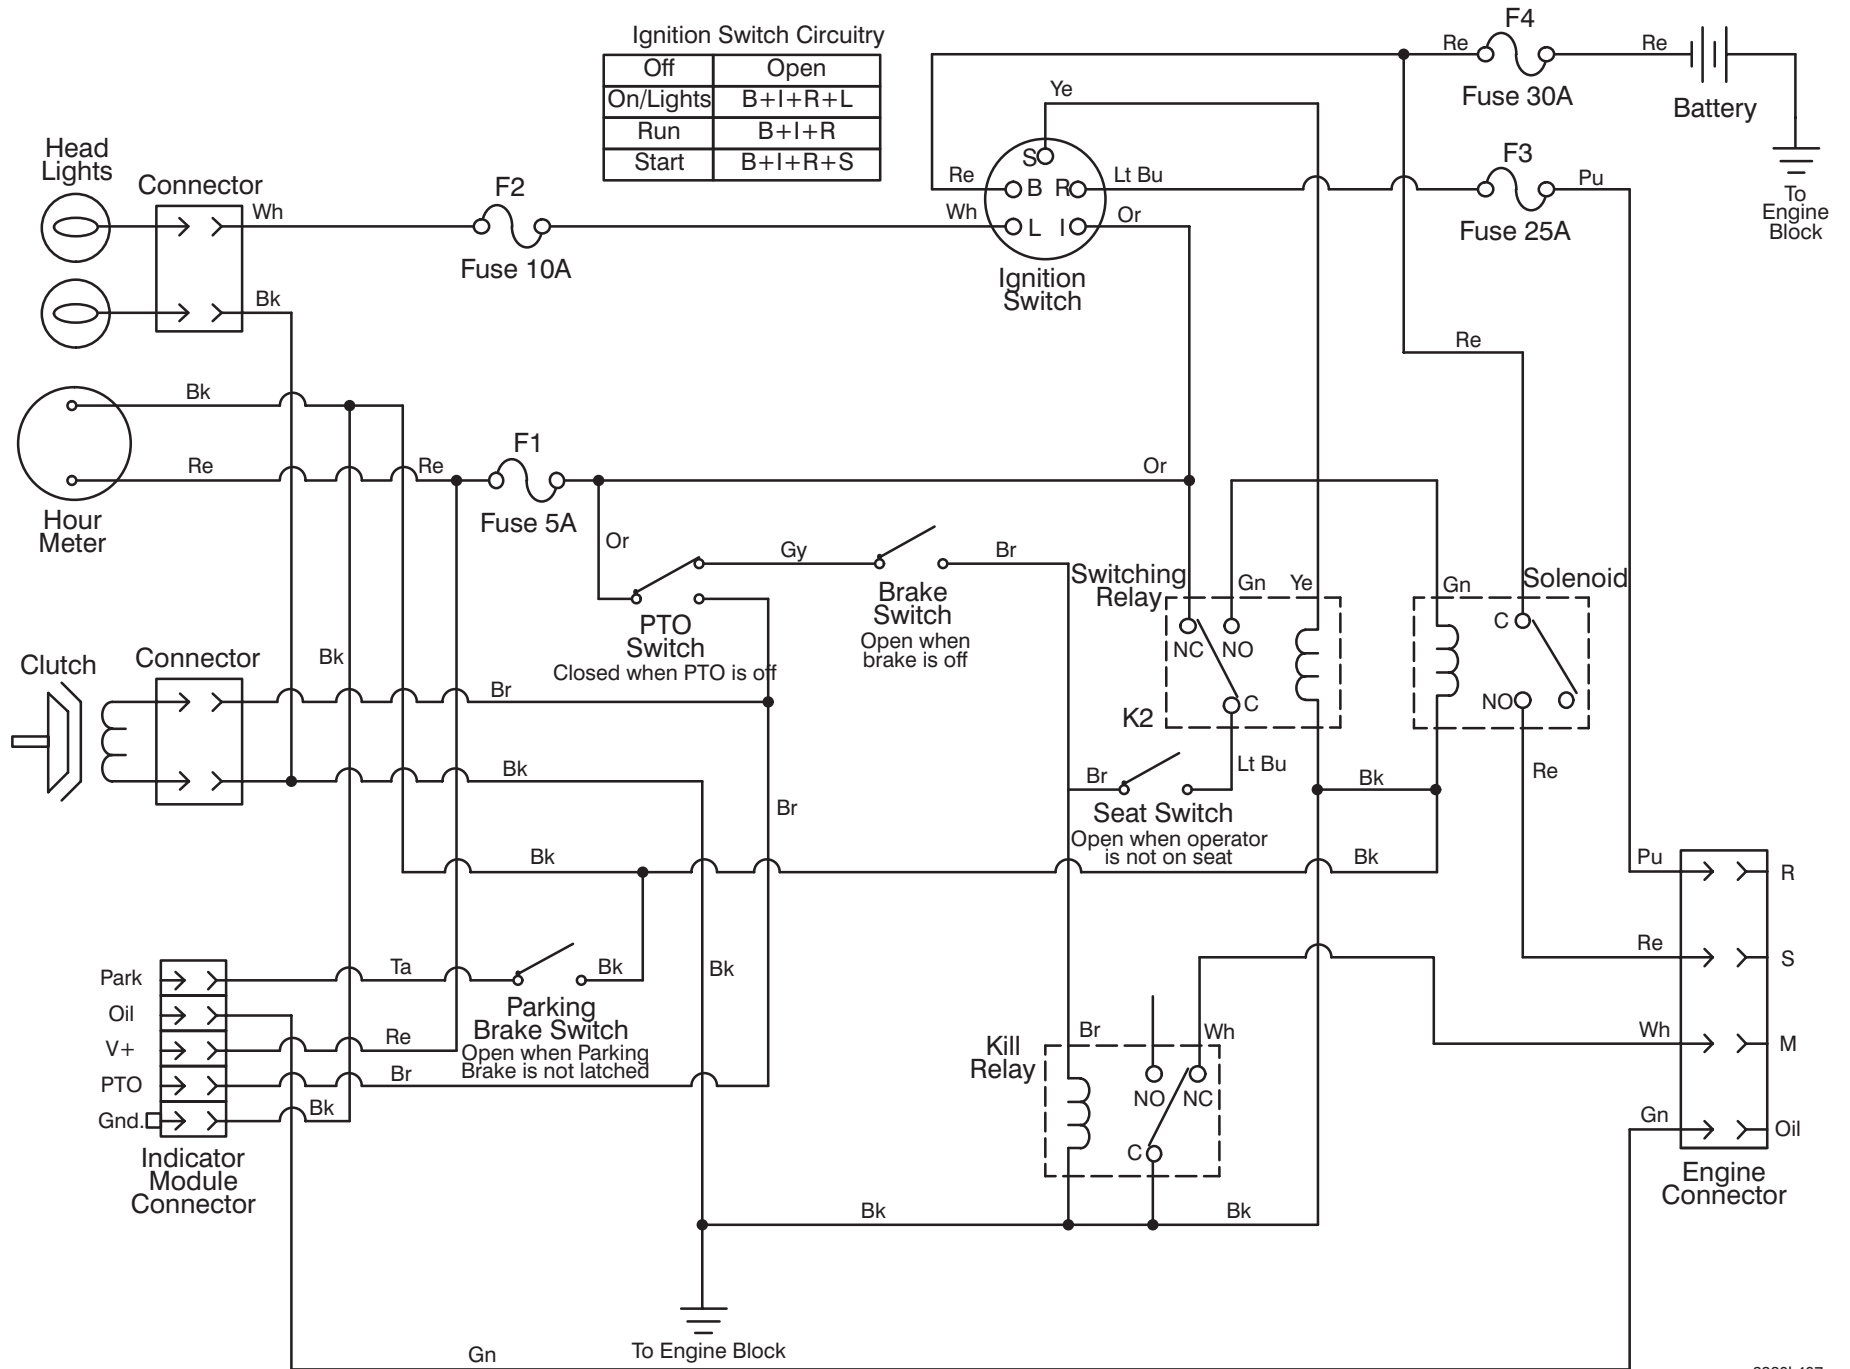

Electric Schematic Twin Cylinder Hydro Drive