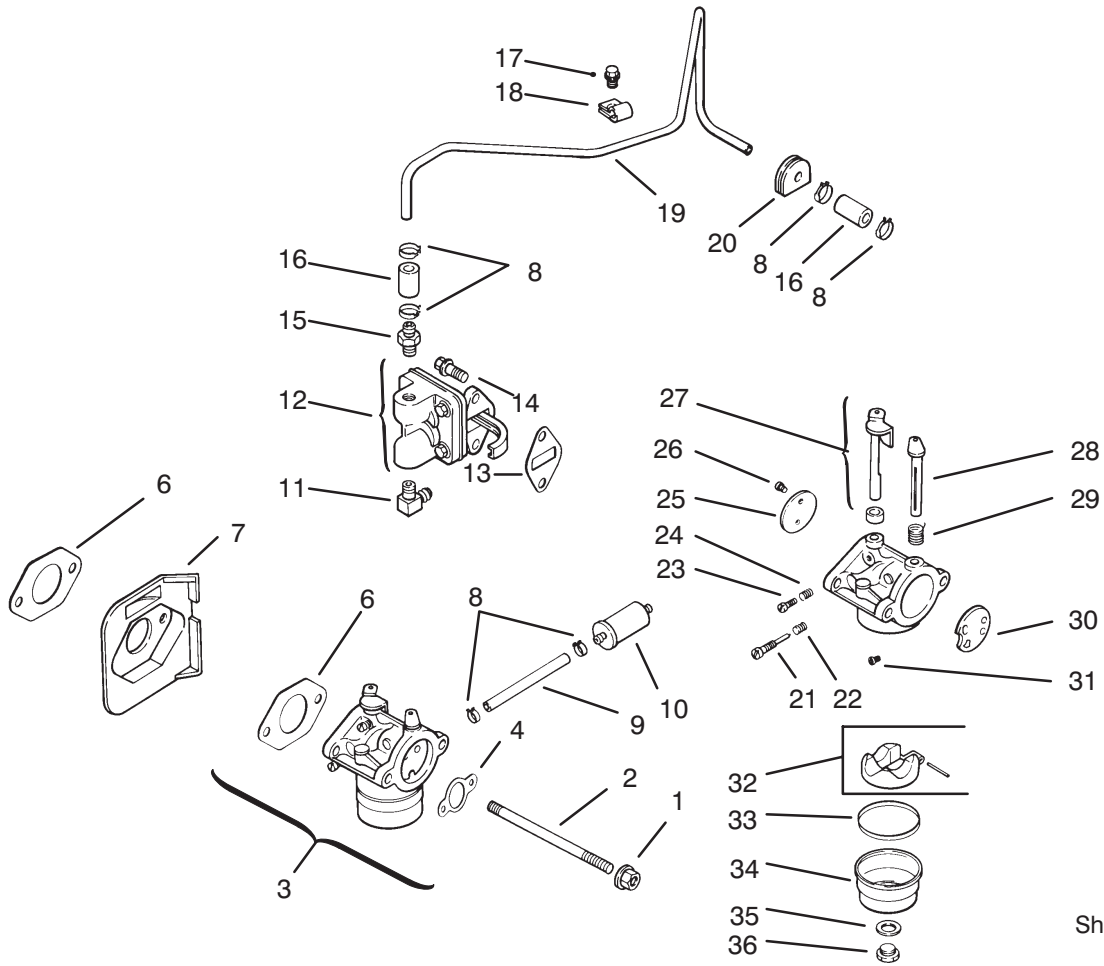

Sheet No.: 108
C-1955

Fuel System

Ref. No.	Part No.	Qty.	Description
†28	12 144 08	1	Shaft—Choke (Only On: 72042, 72043, 72062, 72063)
†29	12 089 10	1	Spring—Choke Return (Only On: 72042, 72043, 72062, 72063)
†30	12 146 02	1	Plate—Choke (Only On: 72042, 72043, 72062, 72063)
†31	12 337 09	1	Jet—Main (Only On: 72042, 72043, 72062, 72063)
†32	12 757 02	1	Kit—Float (Only On: 72042, 72043, 72062, 72063)
†33	12 041 05	1	Gasket—Bowl (Only On: 72042, 72043, 72062, 72063)
†34	12 104 01	1	Bowl—Fuel (Only On: 72042, 72043, 72062, 72063)
†35	12 041 06	1	Gasket—Bowl Screw (Only On: 72042, 72043, 72062, 72063)
†36	12 086 05	1	Screw—Fuel Bowl (Only On: 72042, 72043, 72062, 72063)
*	12 041 01	1	Gasket—Carburetor (Only On: 72042, 72043, 72062, 72063)
*	12 755 09	1	Kit—High Altitude (Only On: 72042, 72043, 72062, 72063)
*	12 757 01	1	Kit—Carburetor Repair (Only On: 72042, 72043, 72062, 72063)

† Included in a service kit or in an assembly

* Not illustrated