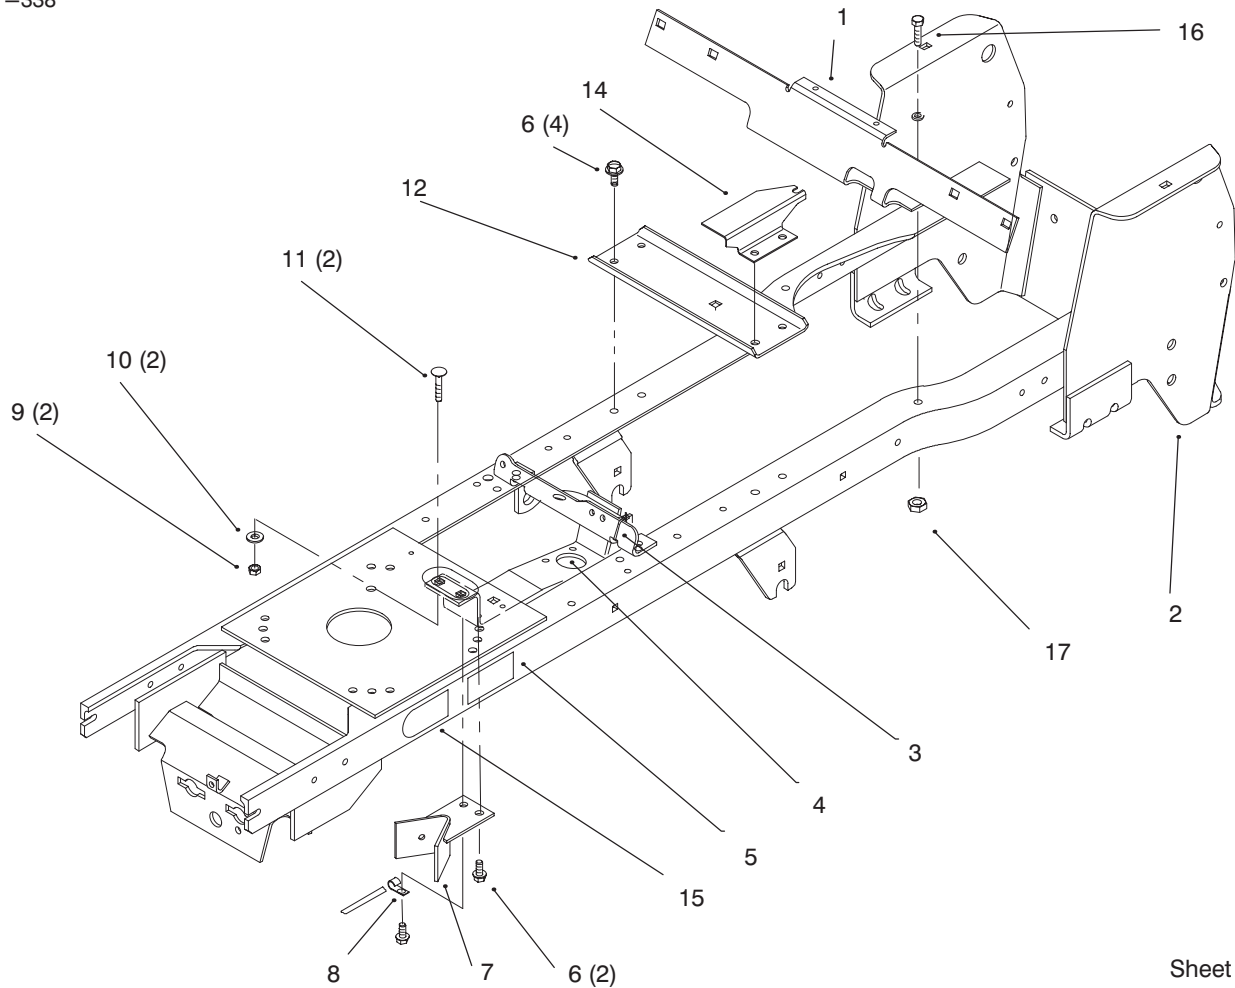

Sheet No.: 14

Frame

Ref. No.	Part No.	Qty.	Description
1	92-6674-03	1	Support-Fender
2	93-0522	1	Frame W.a.
3	614249	1	Tie Strap
4	92-6992-03	1	Bracket-Steering
5	79-6730	2	Decal-Belt Install (Only On: 72042, 72043)
5	79-7020	2	Decal-Belt Install (Only On: 72062, 72063, 72103)
6	32144-14	6	Screw-HH
7	78-2491-03	1	Stop-PTO
8	8830	1	Retainer-"j"
9	3296-29	2	Nut-Lock
10	3256-23	2	Washer-Flat
11	3230-2	2	Screw-CARR
12	92-6868-03	1	Bracket-Idler
14	92-6964-03	1	Bracket-HOC
15	322-5	1	Screw-HH (Only On: 72043, 72063, 72103)
15	92-8747	2	Decal-Attach-A-Matic
16	322-5	1	Screw-HH (Only On: 72043, 72063, 72103)
17	3296-29	1	Nut-Lock (Only On: 72043, 72063, 72103)