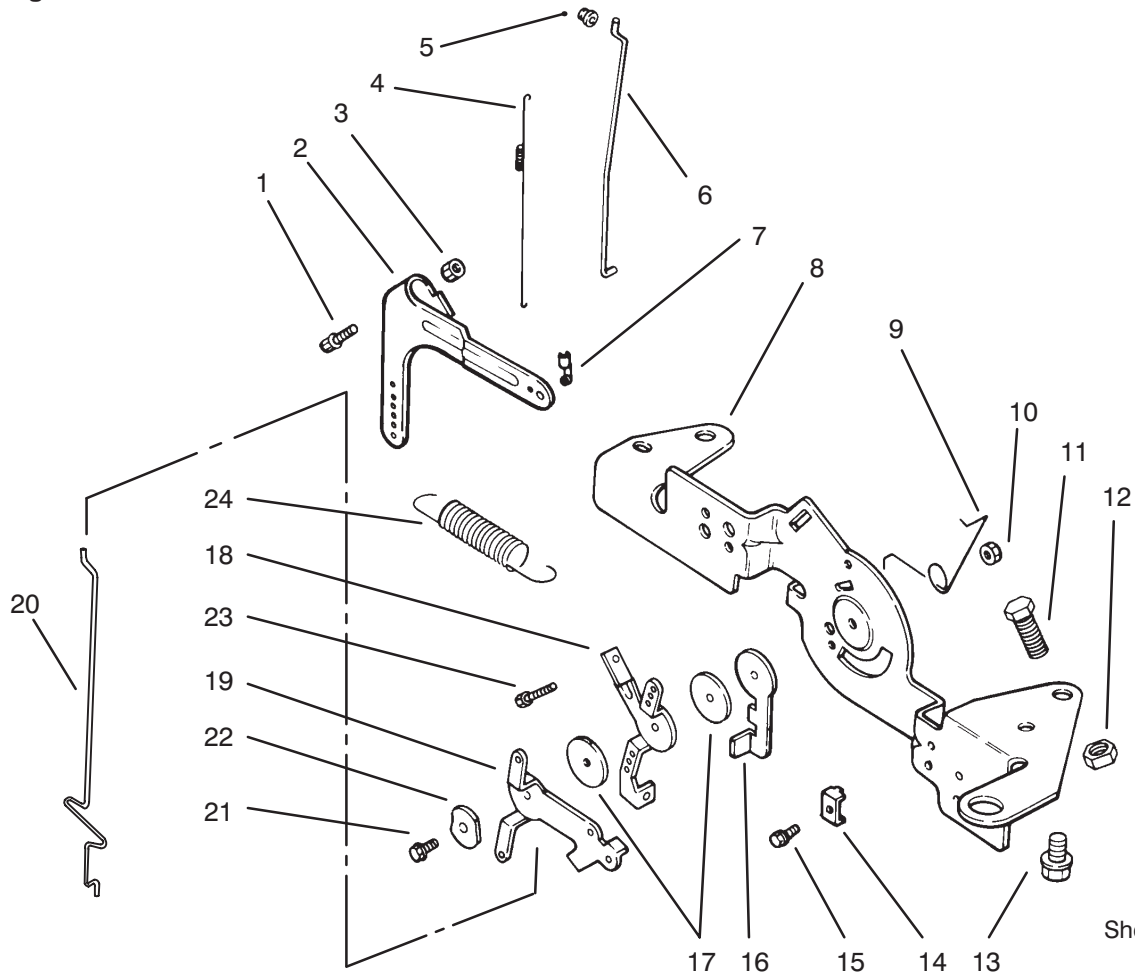

Sheet No.: 209
C-1967

Engine Controls

Ref. No.	Part No.	Qty.	Description
1	Sm-0642025	1	Screw M6x1.0x25 (Only On: 72103)
2	24 090 11	1	Lever-Governor (Only On: 72103)
3	Sm-0641060	1	Nut M6x1.0 (Only On: 72103)
4	24 089 01	1	Spring-Linkage (Only On: 72103)
5	25 158 08	1	Bushing-Linkage (Only On: 72103)
6	24 079 04	1	Linkage-Throttle (Only On: 72103)
7	25 158 11	1	Bushing-Linkage (Only On: 72103)
8	24 126 13	1	Bracket-Control (Only On: 72103)
9	24 089 03	1	Spring-Choke Return (Only On: 72103)
10	M-0547050	1	Nut M5x0.8 (Only On: 72103)
11	Sm-0545016	1	Screw M5x0.8x16 (Only On: 72103)
12	M-0446030	1	Nut-Hex M4x0.7 (Only On: 72103)
13	Sm-0645016	4	Screw M6x1.0x16 (Only On: 72103)
14	12 237 01	2	Clamp-Cable (Only On: 72103)
15	Sm-0545016	2	Screw M5x0.8x16 (Only On: 72103)
16	24 090 07	1	Lever-Throttle Actuator (Only On: 72103)
17	24 468 01	3	Washer (Only On: 72103)
18	24 090 03	1	Lever-Throttle Control (Only On: 72103)
19	24 090 05	1	Lever-Choke (Only On: 72103)
20	24 079 05	1	Linkage-Choke (Only On: 72103)
21	M-0545020	1	Screw M5x0.8x20 (Only On: 72103)
22	41 468 03	1	Washer-Wave (Only On: 72103)
23	M-0401025	1	Screw M4x0.7x24 (Only On: 72103)
24	24 089 18	1	Spring-Governor (Only On: 72103)