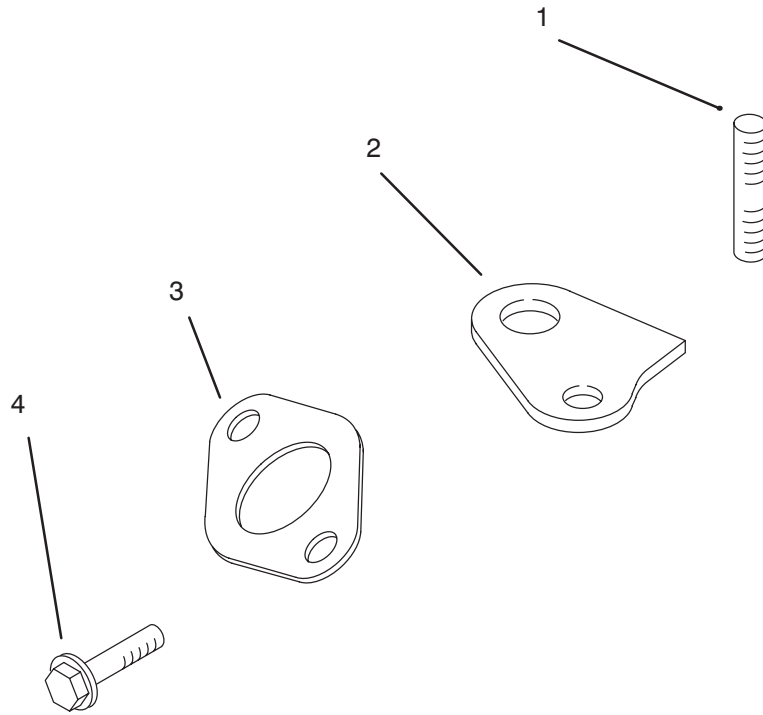

Sheet No.: 111
C-1958

Exhaust

Ref. No.	Part No.	Qty.	Description
1	M-0829033	2	Stud M8x1.25x20 (Only On: 72042, 72043, 72062, 72063)
2	12 445 01	1	Strap-Lifting (Only On: 72042, 72043, 72062, 72063)
3	12 041 03	1	Gasket-Exhaust Manifold (Only On: 72042, 72043, 72062, 72063)
4	M-0645025	1	Screw-Valve Cover (Only On: 72042, 72043, 72062, 72063)