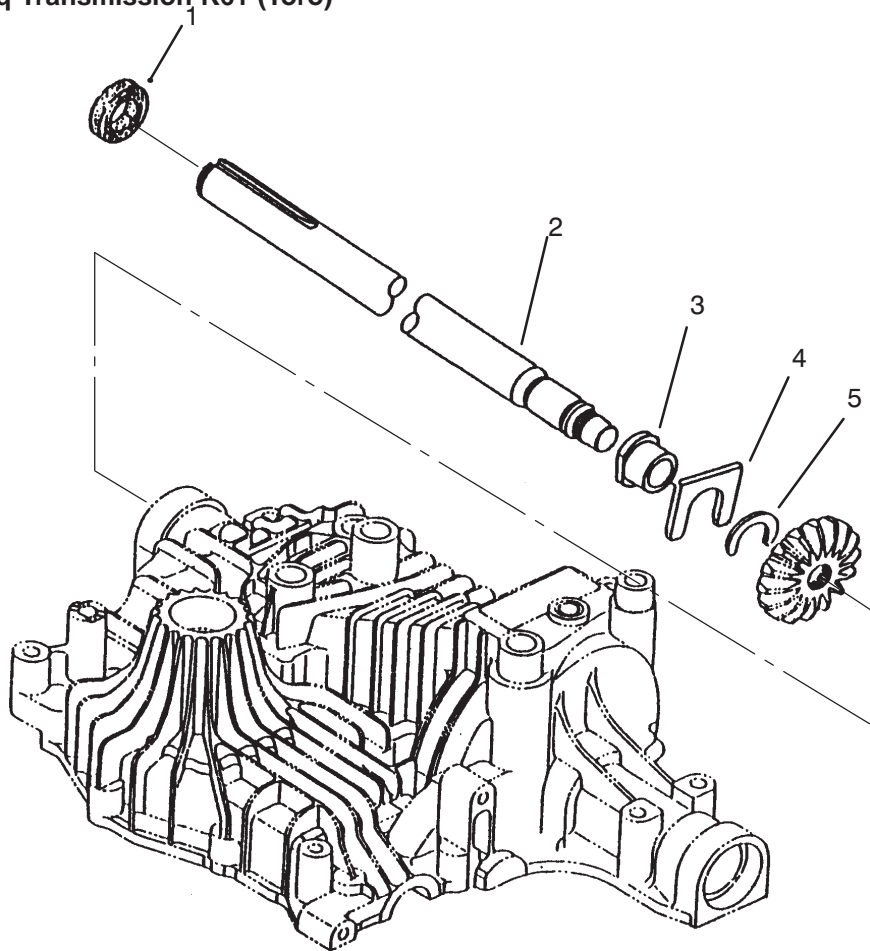

Sheet No.: 412

C-1870

Axle Shaft

Ref. No.	Part No.	Qty.	Description
1	93-0451	2	Seal (Only On: 72043, 72063, 72103)
2	93-0452	1	Shaft-Axle Right (Only On: 72043, 72063, 72103)
3	93-0454	2	Bushing (Only On: 72043, 72063, 72103)
4	93-0455	2	Washer-Thrust (Only On: 72043, 72063, 72103)
5	93-0456	2	Ring (Only On: 72043, 72063, 72103)
*	93-0453	1	Shaft-Axle Left (Only On: 72043, 72063, 72103)

* Not illustrated