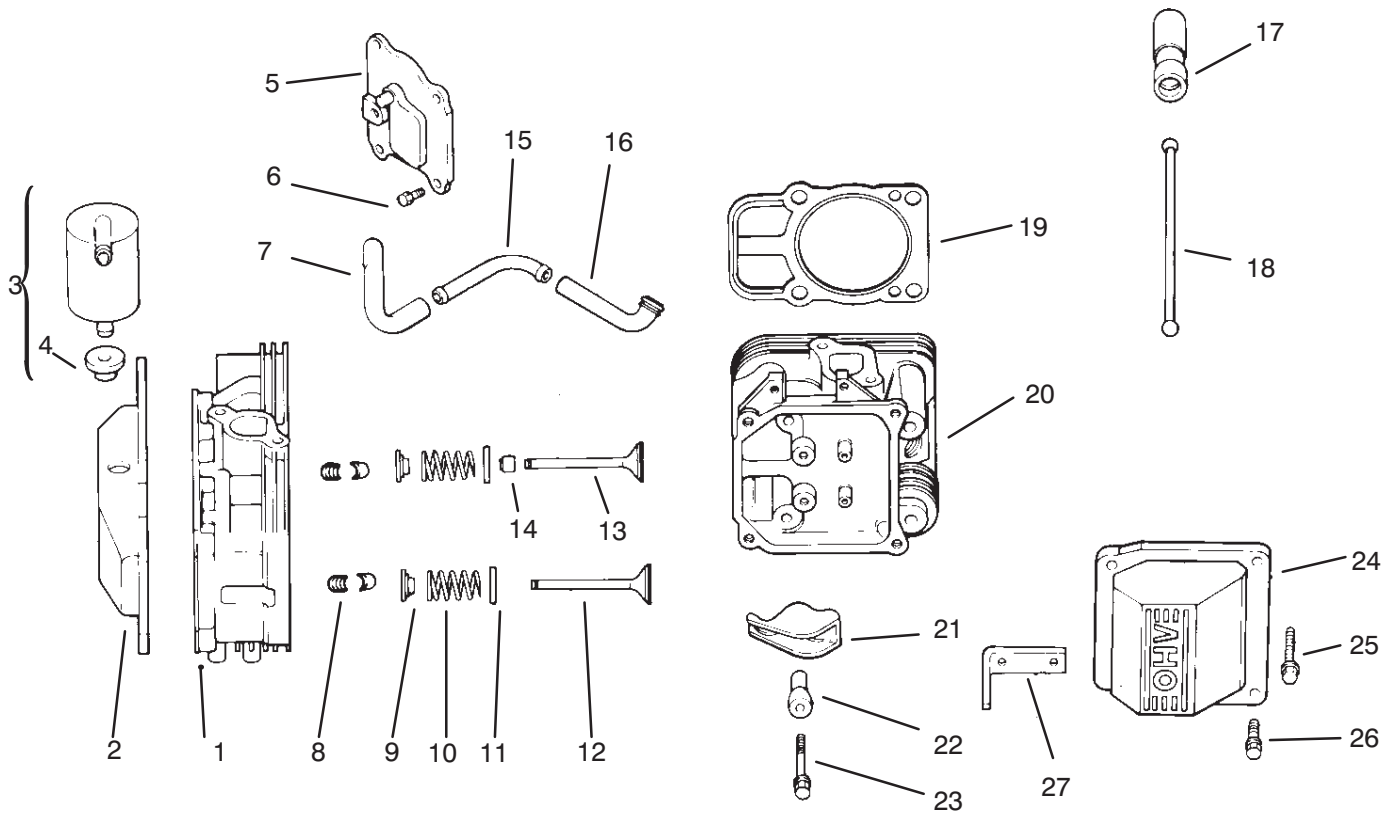

Sheet No.: 204
C-1962

Head / Valve / Breather

Ref. No.	Part No.	Qty.	Description
27	24 445 01	1	Strap-Lifting (Only On: 72103)