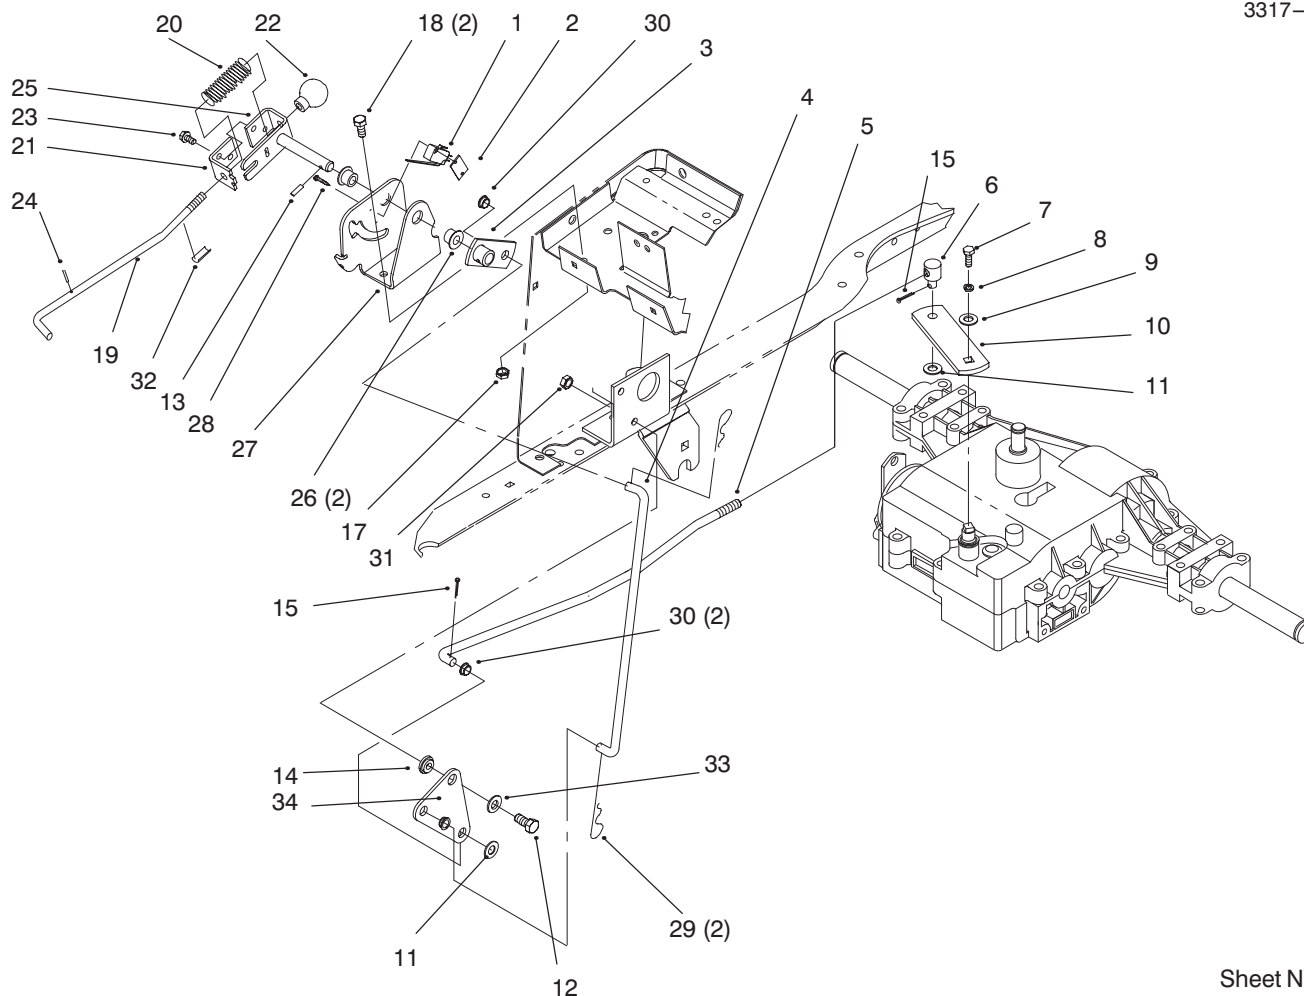

Sheet No.: 20

Gear Shift Linkage

Ref. No.	Part No.	Qty.	Description
*1	115230	1	Switch-Clutch (Only On: 72042, 72062)
2	3290-354	1	Nut-Speed (Only On: 72042, 72062)
3	92-6926-03	1	Tube-Linkage (Only On: 72042, 72062)
4	92-7005	1	Rod (Only On: 72042, 72062)
5	92-6896	1	Rod-Shift Transaxle (Only On: 72042, 72062)
6	110656	1	Trunnion (Only On: 72042, 72062)
7	329-23	1	Screw (Only On: 72042, 72062)
8	3253-3	1	Washer-Lock (Only On: 72042, 72062)
9	7-5461	1	Spacer-Transmission (Only On: 72042, 72062)
10	92-6886	1	Arm-Shift (Only On: 72042, 72062)
11	3256-24	2	Washer-Flat (Only On: 72042, 72062)
12	322-5	1	Screw-HH (Only On: 72042, 72062)
13	32121-4	1	Pin-Roll (Only On: 72042, 72062)
14	105503	1	Bushing (Only On: 72042, 72062)
15	3272-6	2	Pin-Cotter (Only On: 72042, 72062)
17	3296-29	2	Nut-Lock (Only On: 72042, 72062)
18	322-3	2	Screw-HH (Only On: 72042, 72062)
19	92-6920	1	Rod-Shift (Only On: 72042, 72062)
20	3624	2	Spring-Compression (Only On: 72042, 72062)
21	92-6921	1	Bracket-Shaft (Only On: 72042, 72062)
22	233-42	1	Knob (Only On: 72042, 72062)
23	32144-4	2	Screw-TAP (Only On: 72042, 72062)
24	32121-97	1	Pin-Roll (Only On: 72042, 72062)
25	92-6919	1	Pivot-Shift (Only On: 72042, 72062)
26	256-219	2	Bushing (Only On: 72042, 72062)
27	93-0503-03	1	Bracket-Pivot Mount (Only On: 72042, 72062)

* Refer to Lawn/Yard Tractor Service Bulletin for early models with black switches (P/N, Removal, Installation).