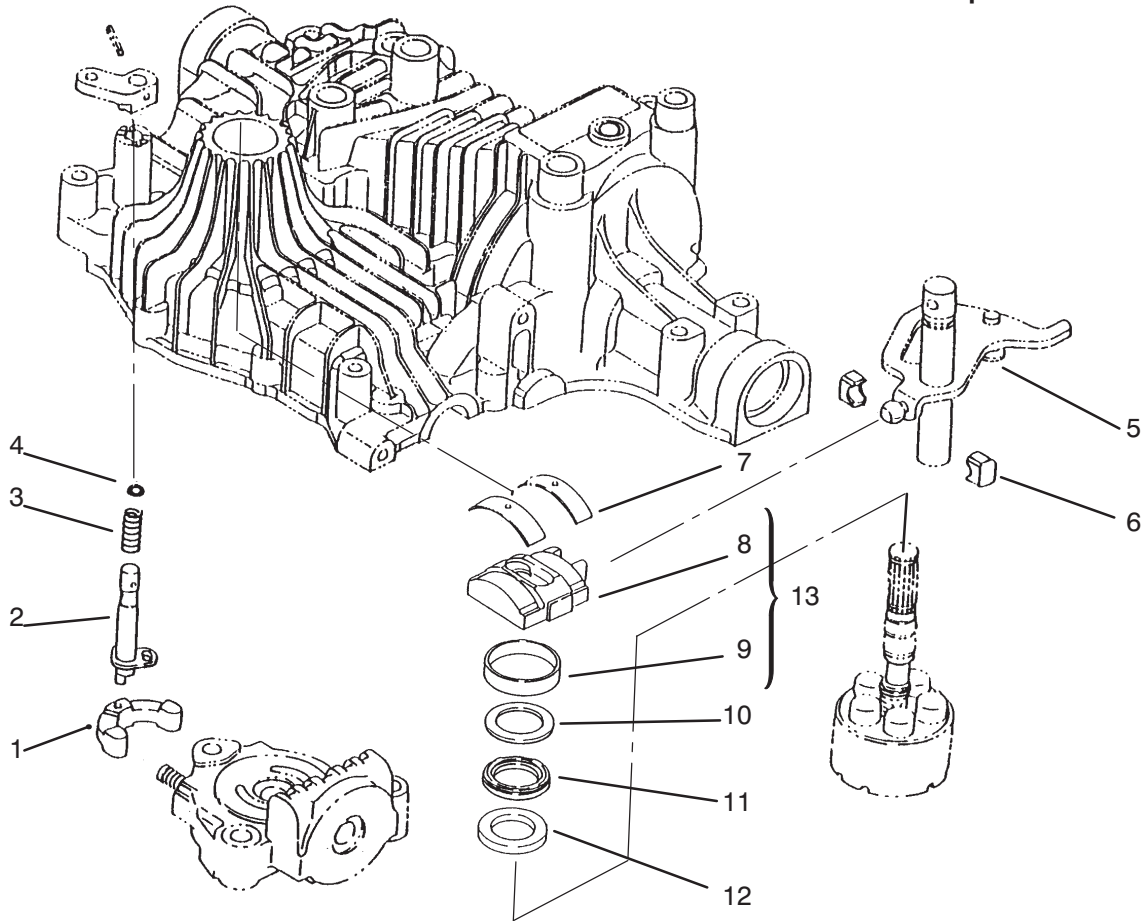

† Included in a service kit or in an assembly

Sheet No.: 404

c-1862

Motor Shaft

Ref. No.	Part No.	Qty.	Description
1		1	Block-Cylinder (Only On: 72043, 72063, 72103)
2		1	Spring (Only On: 72043, 72063, 72103)
3		5	Washer (Only On: 72043, 72063, 72103)
4		5	Piston (Only On: 72043, 72063, 72103)
5	93-0375	1	Housing (Only On: 72043, 72063, 72103)
6	93-0373	2	Ring-Snap (Only On: 72043, 72063, 72103)
7	93-0371	1	Washer (Only On: 72043, 72063, 72103)
8	93-0374	1	Bearing-Ball (Only On: 72043, 72063, 72103)
9	93-0386	1	Shaft-Motor (Only On: 72043, 72063, 72103)
10	93-0387	1	E Ring (Only On: 72043, 72063, 72103)
11	93-0376	1	Bearing-Thrust (Only On: 72043, 72063, 72103)
12		1	Spring (Only On: 72043, 72063, 72103)
13	93-0365	1	Cylinder ASM INCL 1-4 (Only On: 72043, 72063, 72103)