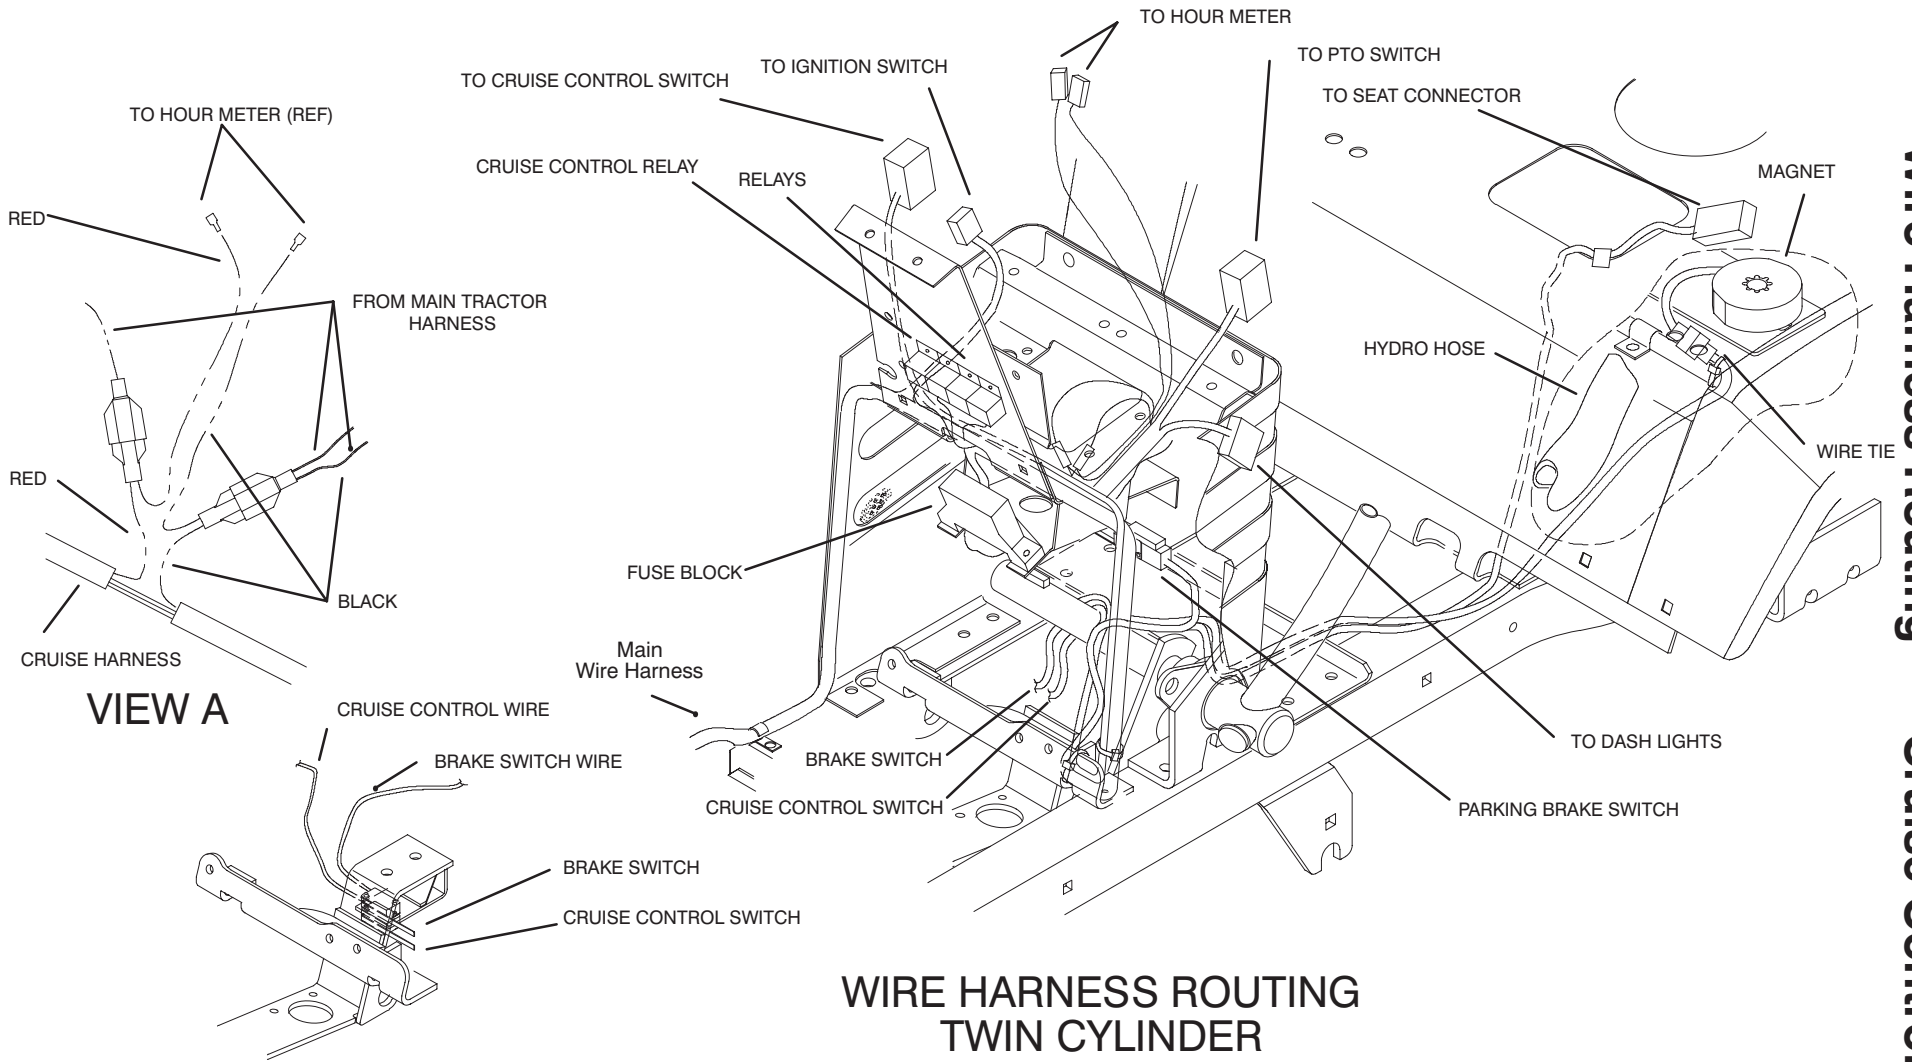

Ignition Switch Circuitry

Off	Open
On/Lights	B+I+R+L
Run	B+I+R
Start	B+I+R+S

Wire Harness Routing — Twin Cylinder Engine

WIRE HARNESS ROUTING
TWIN CYLINDER

BRAKE SWITCH—HYDRO WITH CRUISE CONTROL

Wire Harness Routing — Single Cylinder Engine