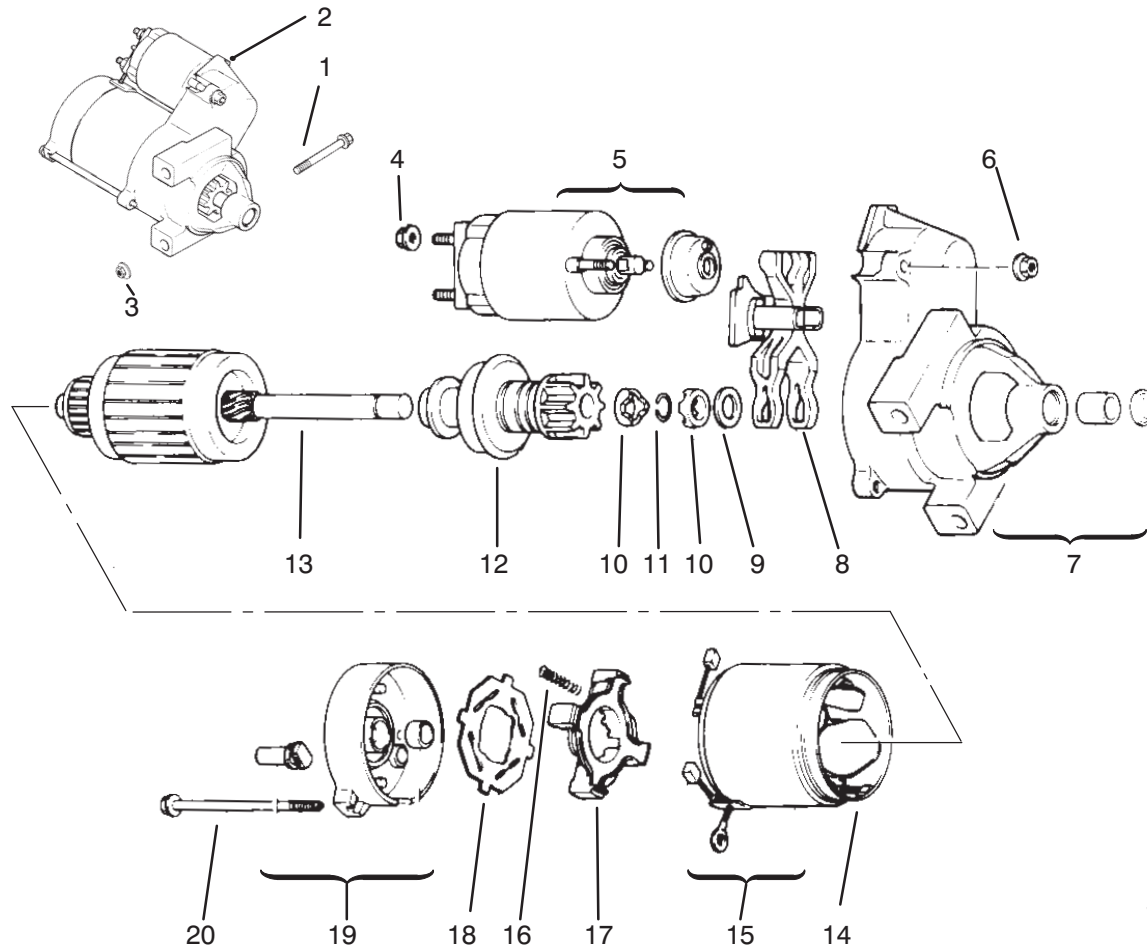

Sheet No.: 207
C-1965

Starting System

Ref. No.	Part No.	Qty.	Description
1	M-0839080	2	Screw M8x1.25x80 (Only On: 72103)
2	12 098 03	1	Starter INCL 4-20 (Only On: 72103)
3	M-0841080	1	Nut M8x1.25 (Only On: 72103)
†4	52 100 09	1	Nut-Starter (Only On: 72103)
†5	52 435 02	1	Solenoid (Only On: 72103)
†6	52 100 10	2	Nut Starter (Only On: 72103)
†7	12 081 02	1	Cap-Drive End (Only On: 72103)
†8	12 090 10	1	Lever Starter Drive (Only On: 72103)
†9	42 468 14	1	Washer-Thrust (Only On: 72103)
†10	52 100 08	2	Nut-Stop Collar (Only On: 72103)
†11	52 141 03	1	Ring-Retainer (Only On: 72103)
†12	12 239 01	1	Drive-Pinion (Only On: 72103)
†13	12 170 03	1	Armature-Starter (Only On: 72103)
†14	12 471 01	1	Frame (Only On: 72103)
†15	52 221 01	1	Kit-Brush INCL 16 (Only On: 72103)
†16	52 089 09	4	Spring-Brush (Only On: 72103)
†17	52 323 03	1	Holder-Brush (Only On: 72103)
†18	52 168 01	1	Insulator (Only On: 72103)
†19	12 301 01	1	Cap-Commutator End (Only On: 72103)
†20	52 211 05	2	Bolt (Only On: 72103)

† Included in a service kit or in an assembly