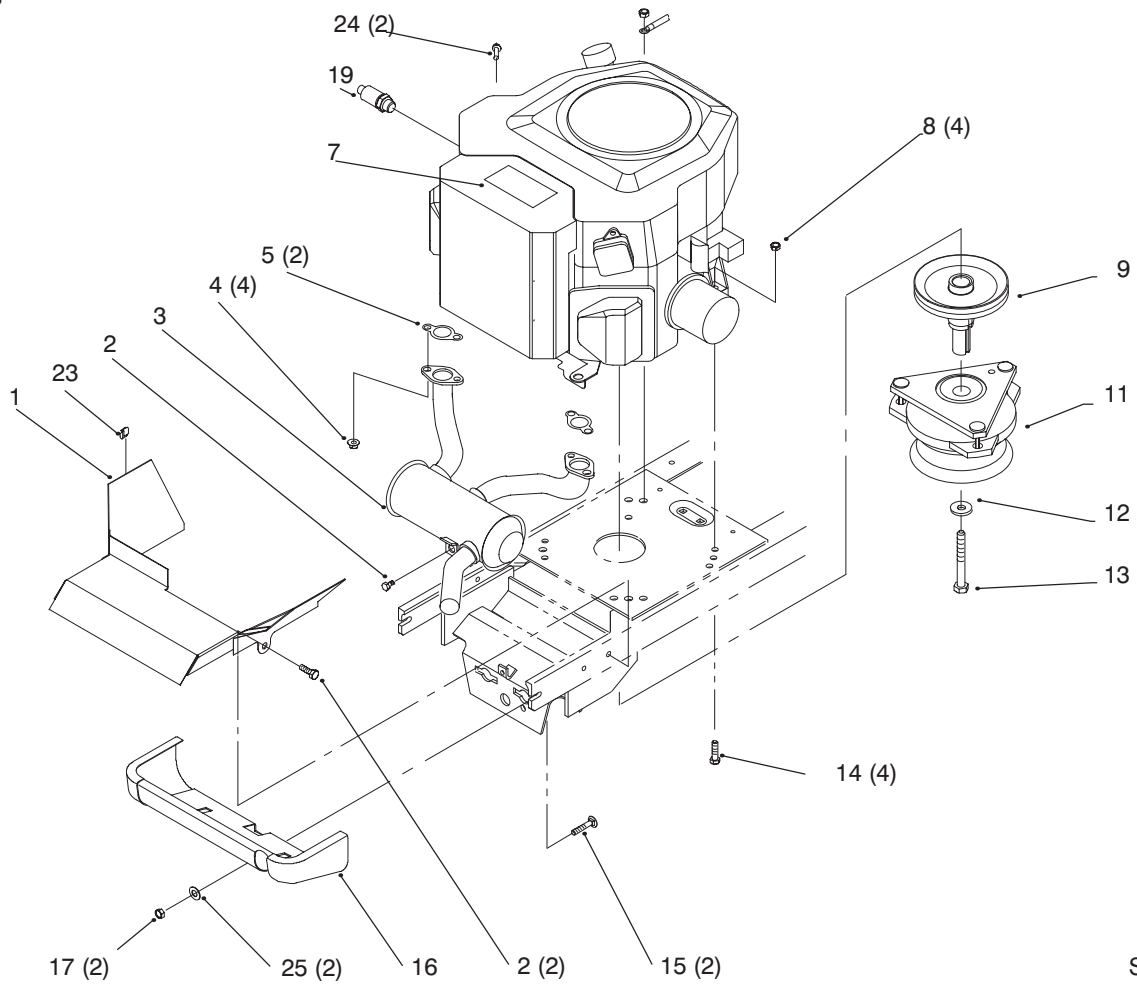

Sheet No.: 5

Twin Cylinder Engine, Muffler, and P.T.O.

Ref. No.	Part No.	Qty.	Description
1	92-6879-03	1	Baffle-Muffler (Only On: 72103)
2	9266934	3	Screw-HWHTF (Only On: 72103)
3	92-6861	1	Muffler (Only On: 72103)
4	92-6780	4	Nut-HHF (Only On: 72103)
5	93-0350	2	Gasket-Exhaust (Only On: 72103)
7	93-0535	1	Decal-Toro Power Plus 18 (Only On: 72103)
8	3296-29	4	Nut-Lock (Only On: 72103)
9	92-6888	1	Pulley (Only On: 72103)
11	92-6885	1	Clutch-PTO (Only On: 72103)
12	112843	1	Washer-PTO (Only On: 72103)
13	9114466	1	Screw HH (Only On: 72103)
14	322-9	4	Screw-HH (Only On: 72103)
15	3231-22	2	Bolt-CARR (Only On: 72103)
16	92-6867-01	1	Shield-Muffler (Only On: 72103)
17	3296-39	2	Nut-Lock (Only On: 72103)
19	92-6877	1	Valve-Oil Drain (Only On: 72103)
23	702366	1	Clip-Wire Retainer (Only On: 72103)
24	32144-118	2	Screw-PPH (Only On: 72103)
25	3256-24	2	Washer-Flat (Only On: 72103)