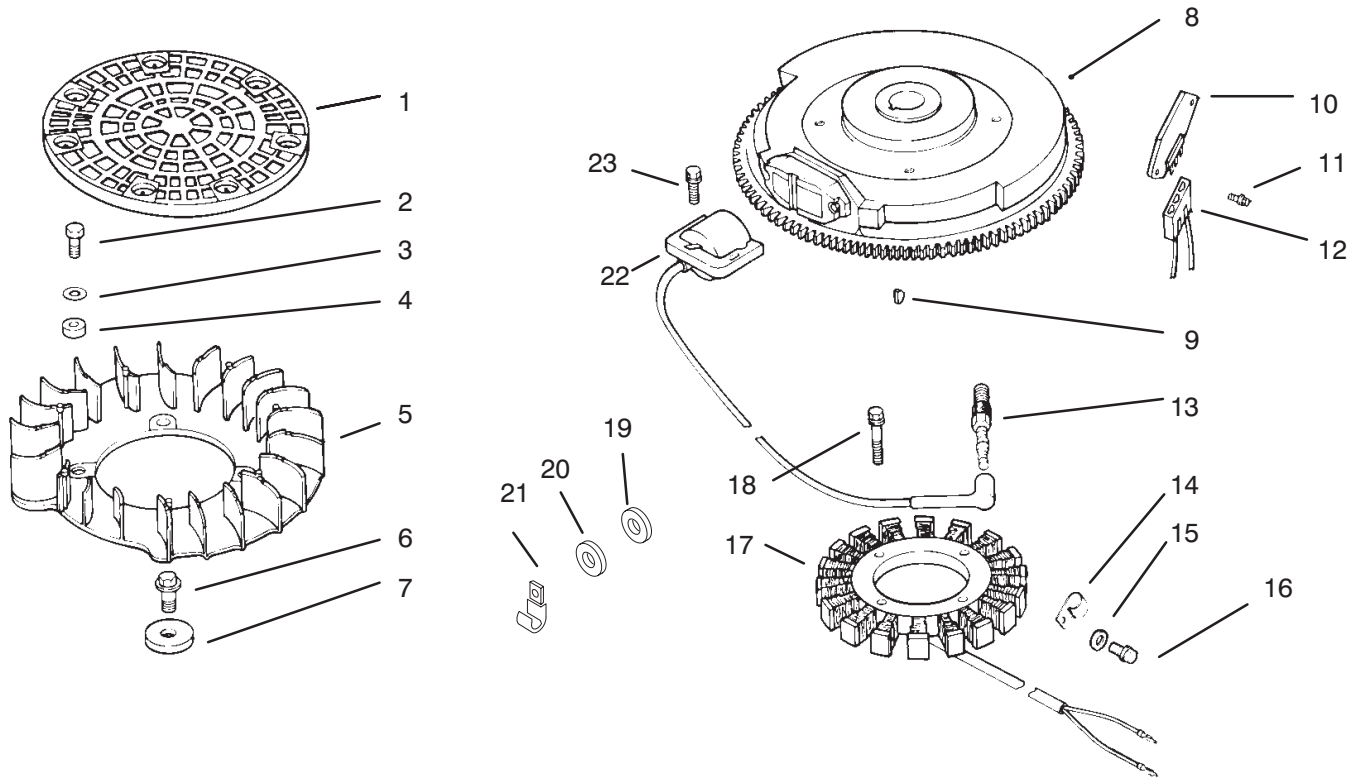

Sheet No.: 205
C-1963

Ignition / Electrical

Ref. No.	Part No.	Qty.	Description
1	24 162 17	1	Screen-Grass (Only On: 72103)
2	M-0401025	4	Screw M4x0.7x24 (Only On: 72103)
3	X-25-92	4	Washer-Flat (Only On: 72103)
4	24 112 04	1	Spacer-Fan (Only On: 72103)
5	24 157 03	1	Fan (Only On: 72103)
6	M-0639016	4	Screw M6x1.0x16 (Only On: 72103)
7	12 112 01	4	Spacer-Fan (Only On: 72103)
8	24 025 04	1	Flywheel ASM (Only On: 72103)
9	X-42-15	1	Key (Only On: 72103)
10	25 403 03	1	Rectifier-Regulator (Only On: 72103)
11	24 086 06	2	Screw-Phillips (Only On: 72103)
12	236602	1	Connector-Regulator (Only On: 72103)
13	12 132 02	2	Spark Plug (Only On: 72103)
14	48 154 02	1	Clip-Stator Harness (Only On: 72103)
15	12 468 03	1	Washer-Flywheel Screw (Only On: 72103)
16	12 086 14	1	Screw-Flywheel Mounting (Only On: 72103)
17	24 085 01	1	Stator-15 Amp (Only On: 72103)
18	M-0548025	2	Screw M5x0.8x25 (Only On: 72103)
19	X-25-63	2	Washer-Flat (Only On: 72103)
20	X-25-92	2	Washer-Flat (Only On: 72103)
21	235173	1	Clip-Cable (Only On: 72103)
22	24 584 01	1	Module-Ignition (Only On: 72103)
23	M-0545020	4	Screw M5x0.8x20 (Only On: 72103)
*	24 113 18	1	Decal-Grass Screen (Only On: 72103)
*	24 176 06	1	Harness-Wire (Only On: 72103)
*	24 518 04	1	Lead-Green (Only On: 72103)

* Not illustrated