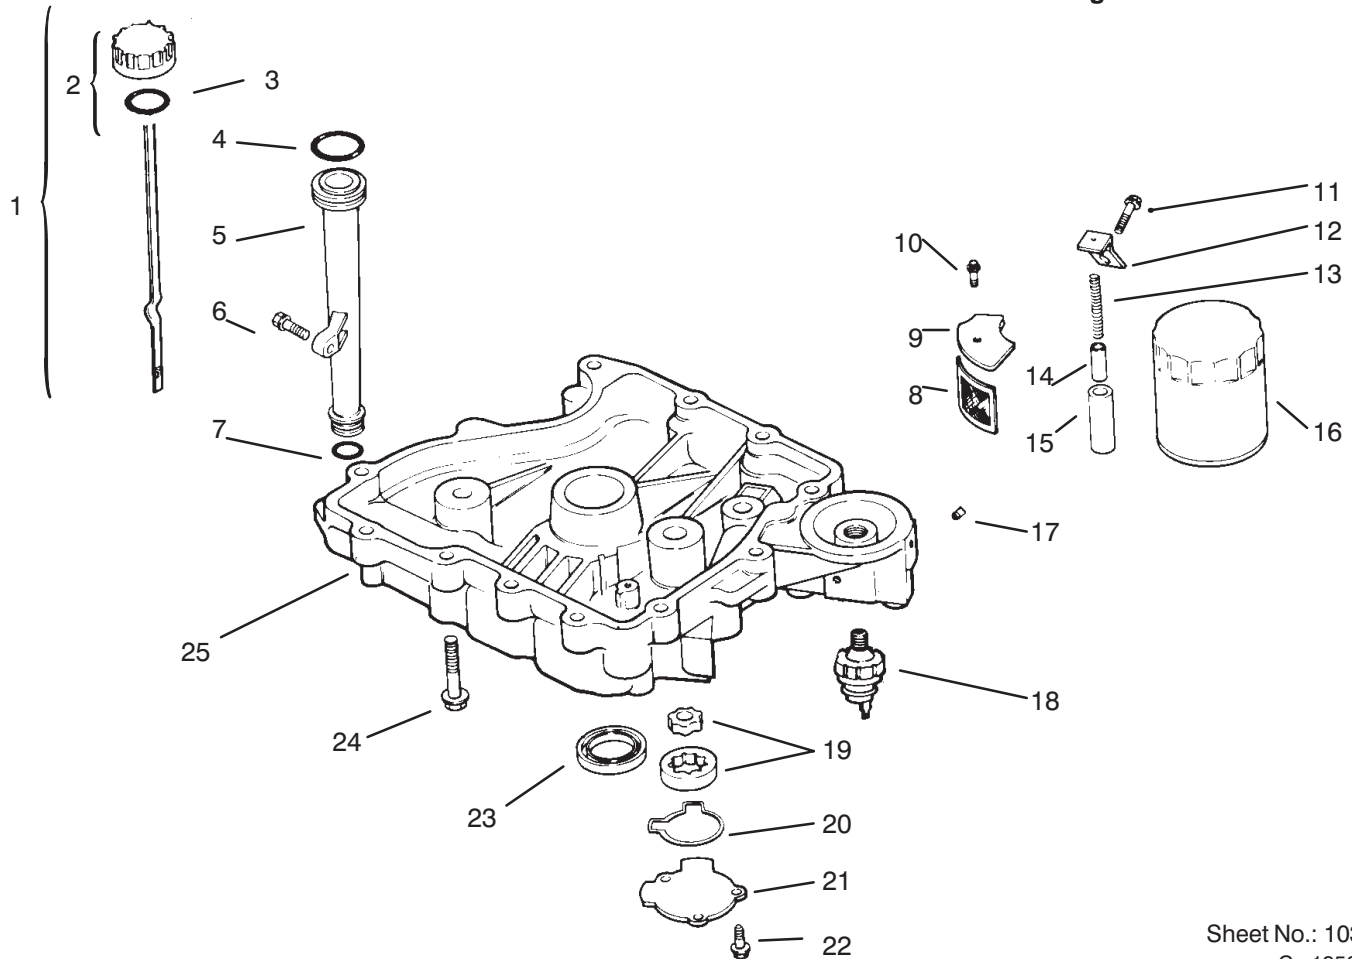

* Not illustrated

Sheet No.: 103
C-1950

Oil Pan / Lubrication

Ref. No.	Part No.	Qty.	Description
1	12 038 01	1	Dipstick INCL 2-3 (Only On: 72042, 72043, 72062, 72063)
†2	25 755 13	1	Kit-Oil Cap INCL 3 (Only On: 72042, 72043, 72062, 72063)
†3	12 153 03	1	O Ring-Fill Cap (Only On: 72042, 72043, 72062, 72063)
4	12 153 02	1	O Ring-Upper Fill Tube (Only On: 72042, 72043, 72062, 72063)
5	12 123 04	1	Tube-Oil Fill (Only On: 72042, 72043, 72062, 72063)
6	Sm-0545020	1	Screw M5x0.8x20 (Only On: 72042, 72043, 72062, 72063)
7	12 153 01	1	O Ring-Lower Fill Tube (Only On: 72042, 72043, 72062, 72063)
8	12 162 02	1	Screen-Oil Pickup (Only On: 72042, 72043, 72062, 72063)
9	12 096 03	1	Cover-Oil Pickup Screen (Only On: 72042, 72043, 72062, 72063)
10	M-0545016	1	Screw M5x0.8x16 (Only On: 72042, 72043, 72062, 72063)
11	M-1039025	1	Screw M10x1.5x25 (Only On: 72042, 72043, 72062, 72063)
12	12 126 02	1	Bracket-Oil Pump Relief (Only On: 72042, 72043, 72062, 72063)
13	12 089 03	1	Spring-Oil Relief Valve (Only On: 72042, 72043, 72062, 72063)
14	12 462 01	1	Piston-Oil Relief Valve (Only On: 72042, 72043, 72062, 72063)
15	12 208 01	1	Body-Oil Relief Valve (Only On: 72042, 72043, 72062, 72063)
16	12 050 01	1	Filter-Oil (Only On: 72042, 72043, 72062, 72063)
17	X-75-10	2	Plug-SH 3/8 NPTF (Only On: 72042, 72043, 72062, 72063)
18	52 099 06	1	Switch-Oil Pressure (Only On: 72042, 72043, 72062, 72063)
19	12 393 01	1	Pump-Oil (Only On: 72042, 72043, 72062, 72063)
20	12 032 04	1	O Ring-Oil Pump Cover (Only On: 72042, 72043, 72062, 72063)
21	12 096 02	1	Cover-Oil Pump (Only On: 72042, 72043, 72062, 72063)
22	M-0545016	3	Screw M5x0.8x16 (Only On: 72042, 72043, 72062, 72063)
23	12 032 03	1	Seal-Crankshaft (Only On: 72042, 72043, 72062, 72063)
24	Sm-0838045	12	Screw M8x1.25x45 (Only On: 72042, 72043, 72062, 72063)
25	12 199 21	1	Pan-Oil (Only On: 72042, 72043, 72062, 72063)
*	52 518 21	1	Lead-Oil Switch W/Tabs (Only On: 72042, 72043, 72062, 72063)