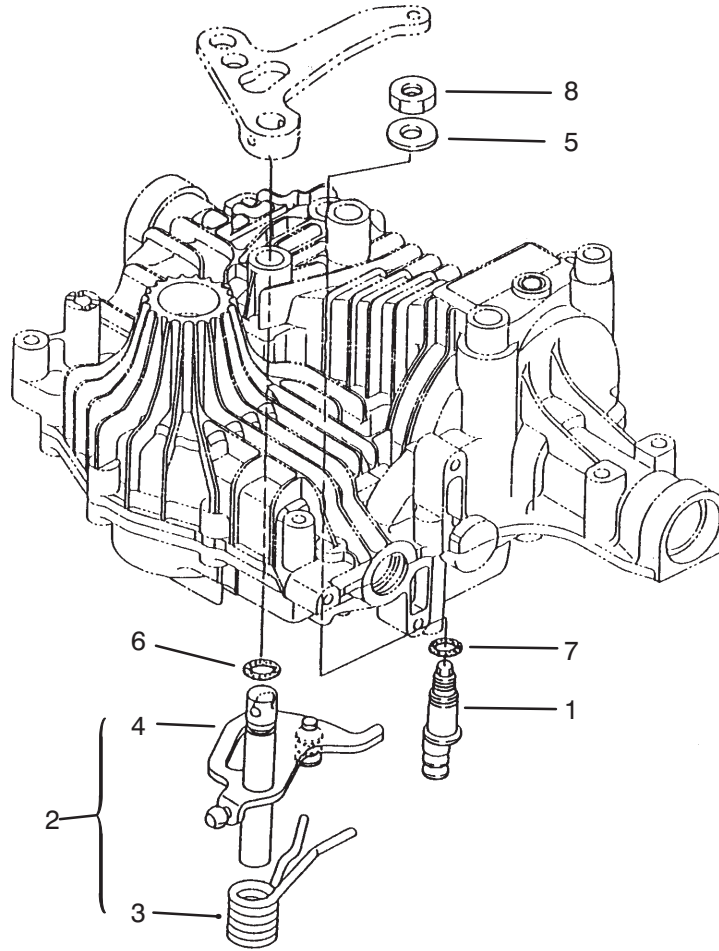

Sheet No.: 408
C-1866

N-Centering

Ref. No.	Part No.	Qty.	Description
1	93-0413	1	Fulcrum (Only On: 72043, 72063, 72103)
2	93-0414	1	Shaft ASM INCL 3-4 (Only On: 72043, 72063, 72103)
†3		1	Spring (Only On: 72043, 72063, 72103)
†4		1	Shaft-Control (Only On: 72043, 72063, 72103)
5	93-0417	1	Washer (Only On: 72043, 72063, 72103)
6	93-0418	1	Packing (Only On: 72043, 72063, 72103)
7	93-0419	1	Packing (Only On: 72043, 72063, 72103)
8	93-0420	1	Nut (Only On: 72043, 72063, 72103)

† Included in a service kit or in an assembly