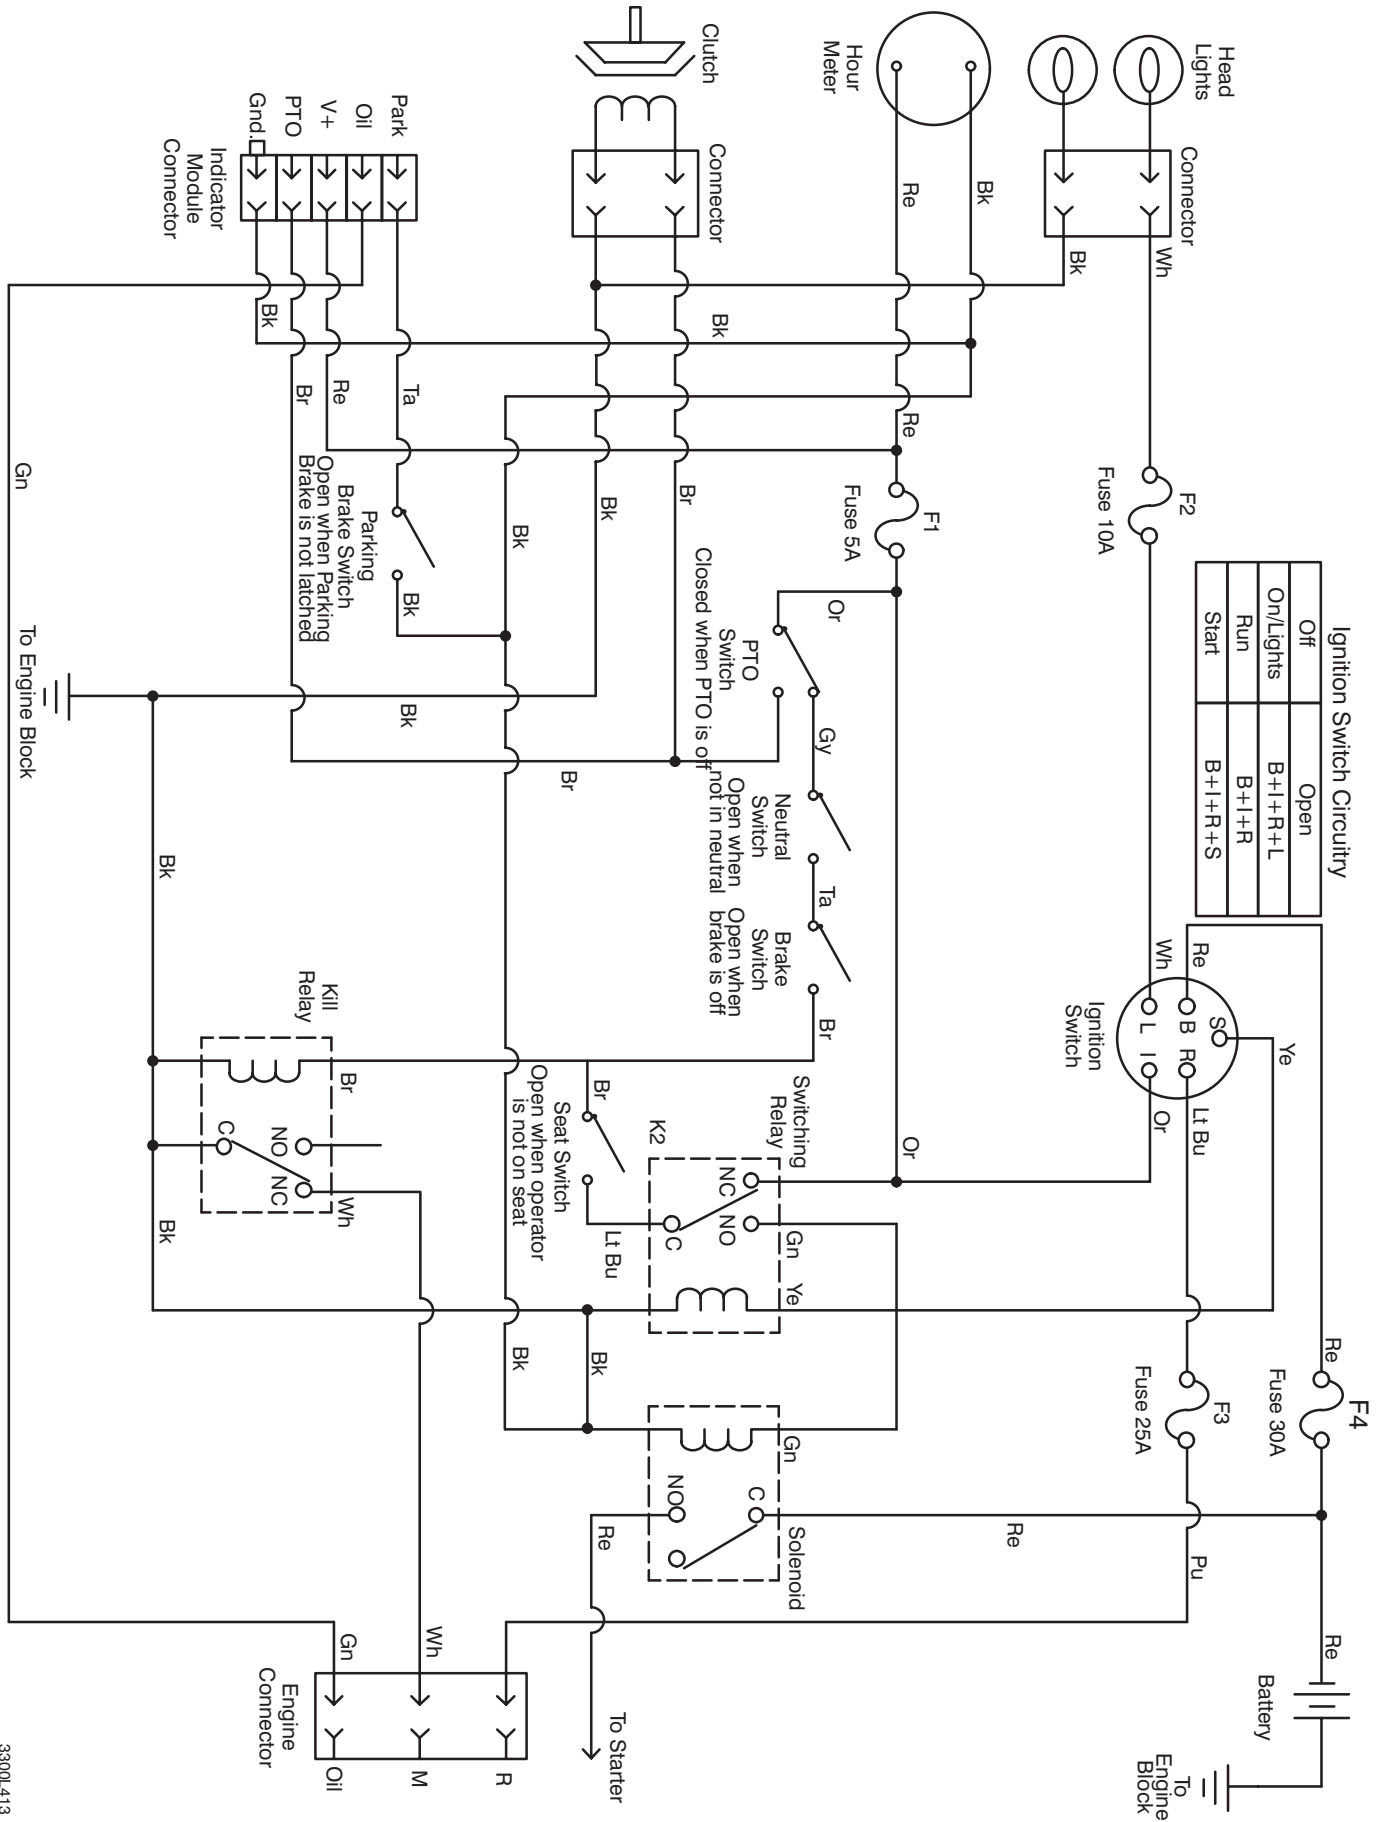

Electric Schematic Single Cylinder Gear Drive

3300L413