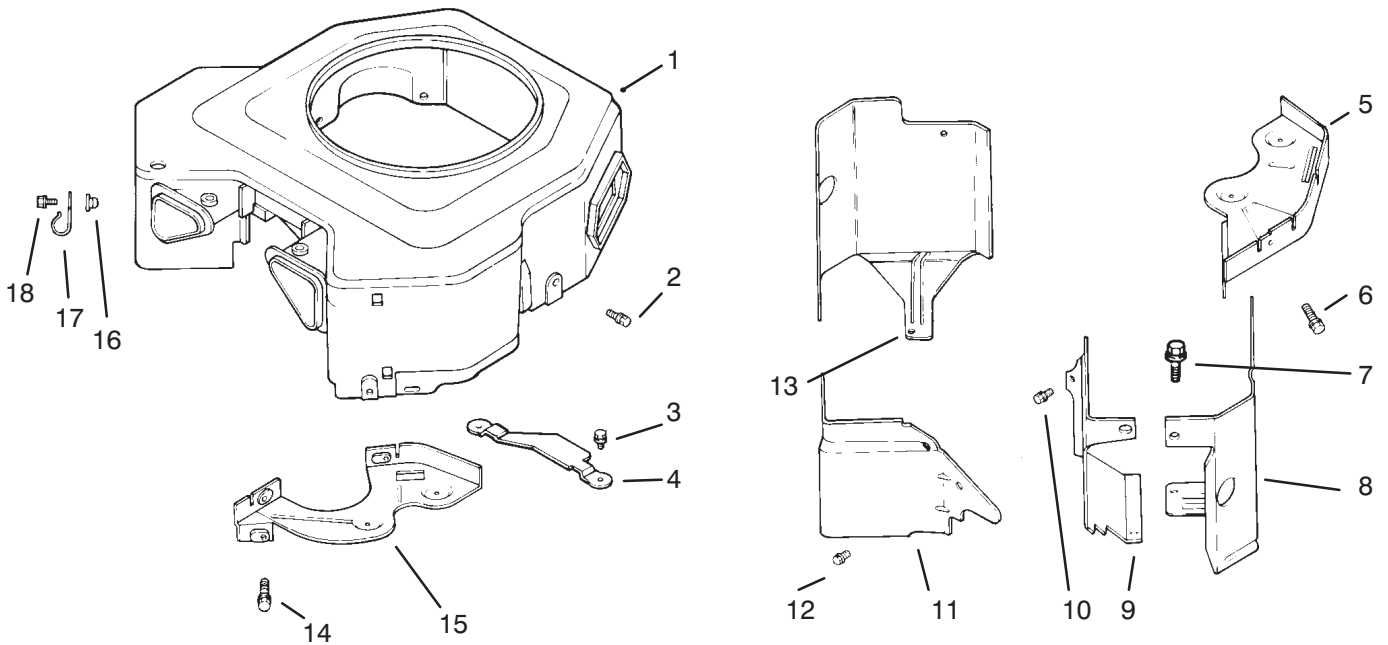

Sheet No.: 206
C-1964

Blower Housing & Baffles

Ref. No.	Part No.	Qty.	Description
1	24 027 20	1	Housing-Blower ASM (Only On: 72103)
2	M-0549016	3	Screw M5x0.8x16 (Only On: 72103)
3	Sm-0645016	4	Screw M6x1.0x16 (Only On: 72103)
4	24 314 05	1	Guard-Flywheel (Only On: 72103)
5	24 146 02	1	Plate-Backing #2 Side (Only On: 72103)
6	M-0545020	2	Screw M5x0.8x20 (Only On: 72103)
7	M-0551016	1	Screw M5x0.8x14 (Only On: 72103)
8	24 063 20	1	Baffle-Cylinder #2 Side (Only On: 72103)
9	24 063 15	1	Baffle-Valley #1 Side (Only On: 72103)
10	M-0549010	2	Screw M5x0.8x10 (Only On: 72103)
11	24 063 14	1	Baffle-Valley #2 Side (Only On: 72103)
12	M-0549016	2	Screw M5x0.8x16 (Only On: 72103)
13	24 063 06	1	Baffle-Cylinder #1 Side (Only On: 72103)
14	M-0649016	2	Screw M6x1.0x16 (Only On: 72103)
15	24 146 14	1	Plate-Backing #1 Side (Only On: 72103)
16	24 100 01	4	Nut-Plastic (Only On: 72103)
17	47 154 01	1	Clip-Cable (Only On: 72103)
18	24 086 12	1	Screw-Cable Clip (Only On: 72103)
*	24 100 02	2	Nut INCL W/Blower Hsng (Only On: 72103)
*	24 113 10	1	Decal-Horsepower (Only On: 72103)
*	25 139 16	1	Plug INCL W/Blower Hsng (Only On: 72103)

* Not illustrated