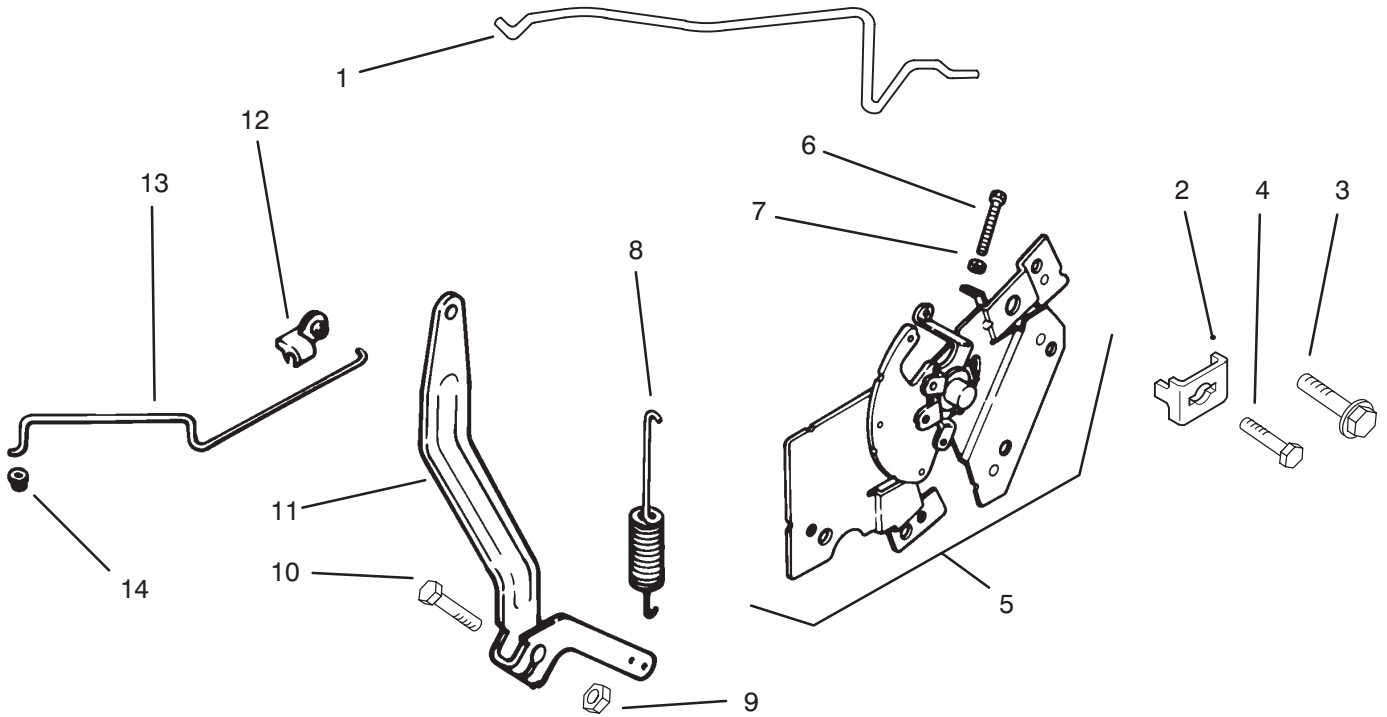

Sheet No.: 109
C-1956

Engine Controls

Ref. No.	Part No.	Qty.	Description
1	12 079 07	1	Linkage-choke (Only On: 72042, 72043, 72062, 72063)
2	12 237 01	2	Clamp-cable (Only On: 72042, 72043, 72062, 72063)
3	M-0645016	2	Screw-HH M6x1.0x16 (Only On: 72042, 72043, 72062, 72063)
4	M-0545016	2	Screw M5x0.8x16 (Only On: 72042, 72043, 72062, 72063)
5	12 536 02	1	Control-ASM INCL 6-7 (Only On: 72042, 72043, 72062, 72063)
†6	M-0401030	1	Screw-HHF M4x0.7x28 (Only On: 72042, 72043, 72062, 72063)
†7	M-0446030	1	Nut-Hex M4x0.7 (Only On: 72042, 72043, 72062, 72063)
8	52 089 07	1	Spring-governor (Only On: 72042, 72043, 72062, 72063)
9	Sm-0641060	1	Nut M6x1.0 (Only On: 72042, 72043, 72062, 72063)
10	Sm-0642025	1	Screw M6x1.0x25 (Only On: 72042, 72043, 72062, 72063)
11	12 090 05	1	Lever-governor (Only On: 72042, 72043, 72062, 72063)
12	25 158 11	1	Bushing-linkage (Only On: 72042, 72043, 72062, 72063)
13	12 079 01	1	Linkage-throttle (Only On: 72042, 72043, 72062, 72063)
14	25 158 08	1	Bushing-linkage (Only On: 72042, 72043, 72062, 72063)

† Included in a service kit or in an assembly