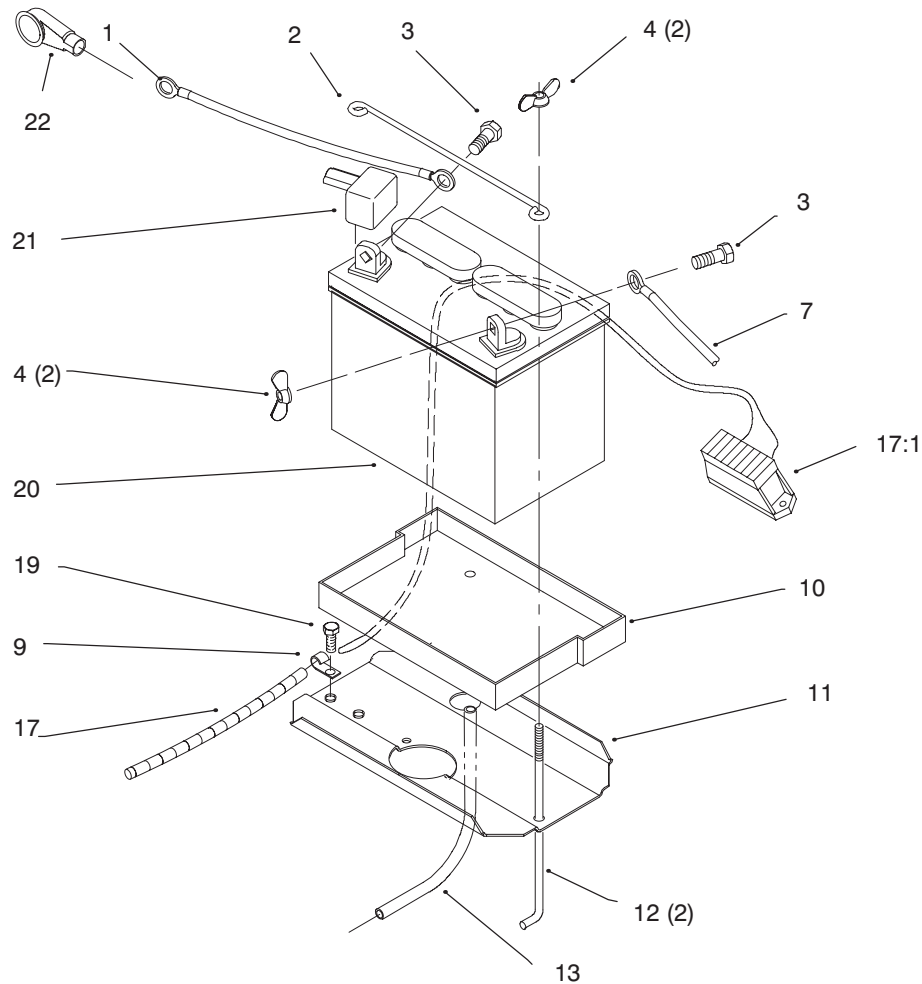

Sheet No.: 6

Battery

Ref. No.	Part No.	Qty.	Description
1	92-6989	1	Cable-Battery Red (Only On: 72103)
1	92-6990	1	Cable-Battery Red (Only On: 72042, 72043, 72062, 72063)
2	117316	1	Rod-Battery Hold Down
3	321-4	2	Screw-HH
4	32103-22	4	Nut-Wing
7	111078	1	Cable-Battery Black (Only On: 72042, 72043, 72062, 72063)
7	93-0324	1	Cable-Battery Black (Only On: 72103)
9	8830	1	Retainer-"j"
10	106948	1	Tray-Battery
11	78-6820-03	1	Plate-Battery
12	109547	2	Hook-Battery
13	114720	1	Tube-Battery Drain
17	92-6904	1	Harness-Wire (Only On: 72103)
17	92-6905	1	Harness-Wire (Only On: 72043, 72063)
17	92-6907	1	Harness-Wire (Only On: 72042, 72062)
17:1	120930	1	Fuse Holder
19	32144-14	1	Screw-HH
20	105842	1	Battery (Only On: 72042, 72043, 72062, 72063)
20	115877	1	Battery (Only On: 72103)
20	93-4134	1	Battery (Only On: 72042, 72062)
21	109553	1	Boot-Battery Cable
22	93-3190	1	Boot-Terminal Insulator (Only On: 72103)