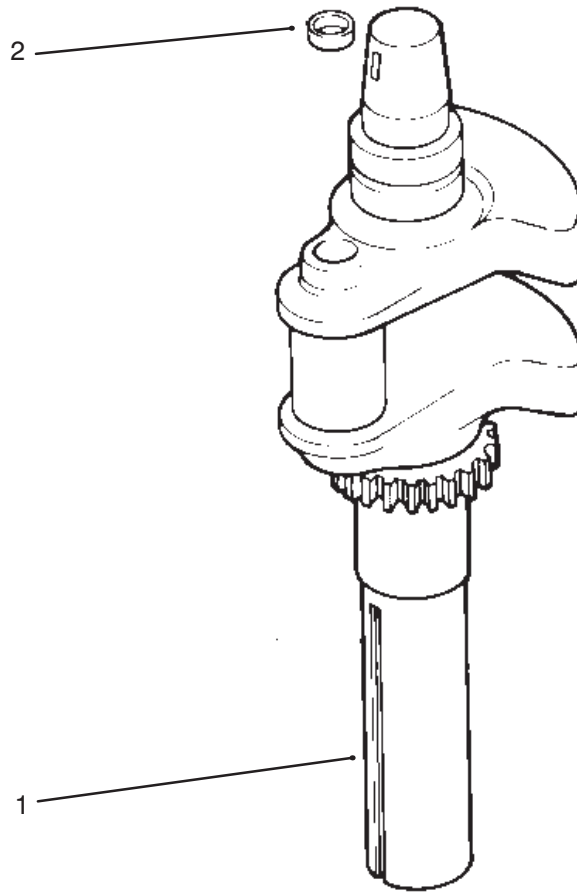

Sheet No.: 201
C-1959

Crankshaft

Ref. No.	Part No.	Qty.	Description
1	24 014 42	1	Crankshaft (Only On: 72103)
2	52 139 09	1	Plug-Cup (Only On: 72103)