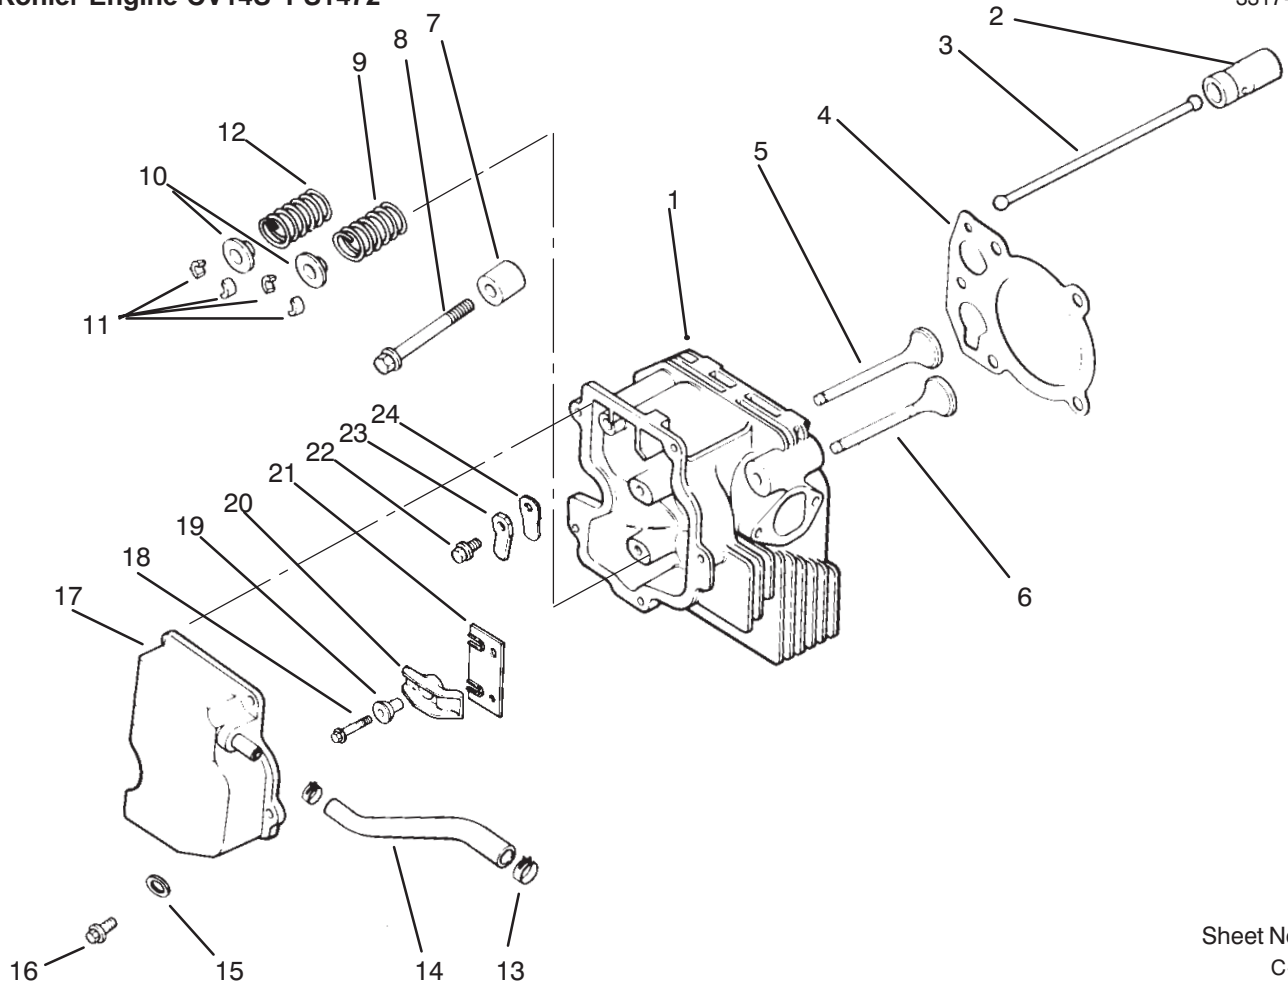

Sheet No.: 104
C-1951

Cylinder Head / Valve / Breather

Ref. No.	Part No.	Qty.	Description
1	12 318 02	1	Cylinder Head (Only On: 72042, 72043, 72062, 72063)
2	12 351 01	2	Lifter-Valve (Only On: 72042, 72043, 72062, 72063)
3	12 411 01	2	Rod-Push (Only On: 72042, 72043, 72062, 72063)
4	12 041 08	1	Gasket-Cylinder Head (Only On: 72042, 72043, 72062, 72063)
5	12 017 01	1	Valve-Intake STD (Only On: 72042, 72043, 72062, 72063)
5	12 017 02	1	Valve-Intake .25 (Only On: 72042, 72043, 72062, 72063)
6	12 016 01	1	Valve-Exhaust STD (Only On: 72042, 72043, 72062, 72063)
6	12 016 02	1	Valve-Exhaust .25 (Only On: 72042, 72043, 72062, 72063)
7	12 112 13	1	Spacer-Head Bolt Exhaust (Only On: 72042, 72043, 72062, 72063)
8	12 086 15	5	Screw M10x1.5x80 (Only On: 72042, 72043, 72062, 72063)
9	12 089 15	1	Spring-Valve Exhaust (Only On: 72042, 72043, 72062, 72063)
10	12 173 01	2	Cap-Valve Spring (Only On: 72042, 72043, 72062, 72063)
11	12 755 03	2	Kit-Retainer (Only On: 72042, 72043, 72062, 72063)
12	12 089 01	1	Spring-Valve Intake (Only On: 72042, 72043, 72062, 72063)
13	X-426-9	2	Clamp-Hose (Only On: 72042, 72043, 72062, 72063)
14	12 326 03	1	Hose-Breather (Only On: 72042, 72043, 72062, 72063)
15	12 468 05	1	Washer-Flat (Only On: 72042, 72043, 72062, 72063)
16	Sm-0645020	5	Screw M6x1.0x20 (Only On: 72042, 72043, 72062, 72063)
17	12 096 07	1	Cover-Valve W/Nipple (Only On: 72042, 72043, 72062, 72063)
18	M-0640034	2	Screw M6x1.0x34 (Only On: 72042, 72043, 72062, 72063)
19	24 194 01	2	Ball-Rocker Pivot (Only On: 72042, 72043, 72062, 72063)
20	24 186 01	2	Arm-Rocker (Only On: 72042, 72043, 72062, 72063)
21	12 146 13	1	Plate-Guide (Only On: 72042, 72043, 72062, 72063)
22	M-0545010	1	Screw M5x0.8x10 (Only On: 72042, 72043, 72062, 72063)
23	12 018 01	1	Retainer-Breather Reed (Only On: 72042, 72043, 72062, 72063)
24	24 402 03	1	Reed-Breather (Only On: 72042, 72043, 72062, 72063)