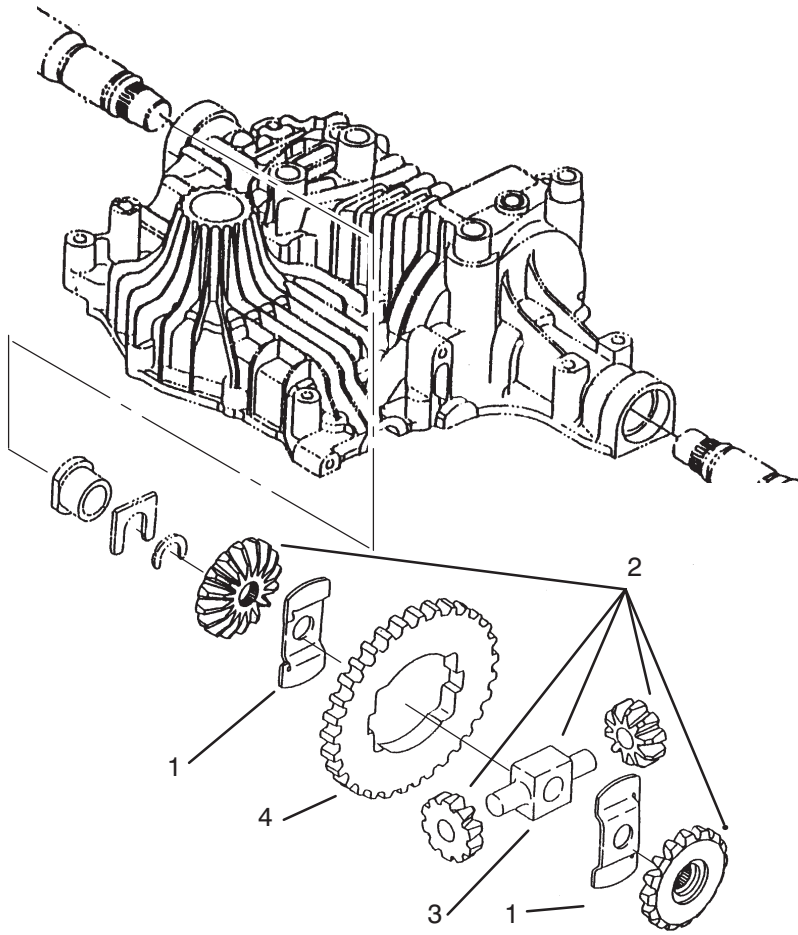

† Included in a service kit or in an assembly

Sheet No.: 410

c-1868

Differential Gear

Ref. No.	Part No.	Qty.	Description
1	93-0444	2	Washer-Thrust (Only On: 72043, 72063, 72103)
2	93-0440	1	Differential Gear ASM (Only On: 72043, 72063, 72103)
3	93-0443	1	Shaft-Pinion (Only On: 72043, 72063, 72103)
4	93-0445	1	Gear-Final (Only On: 72043, 72063, 72103)