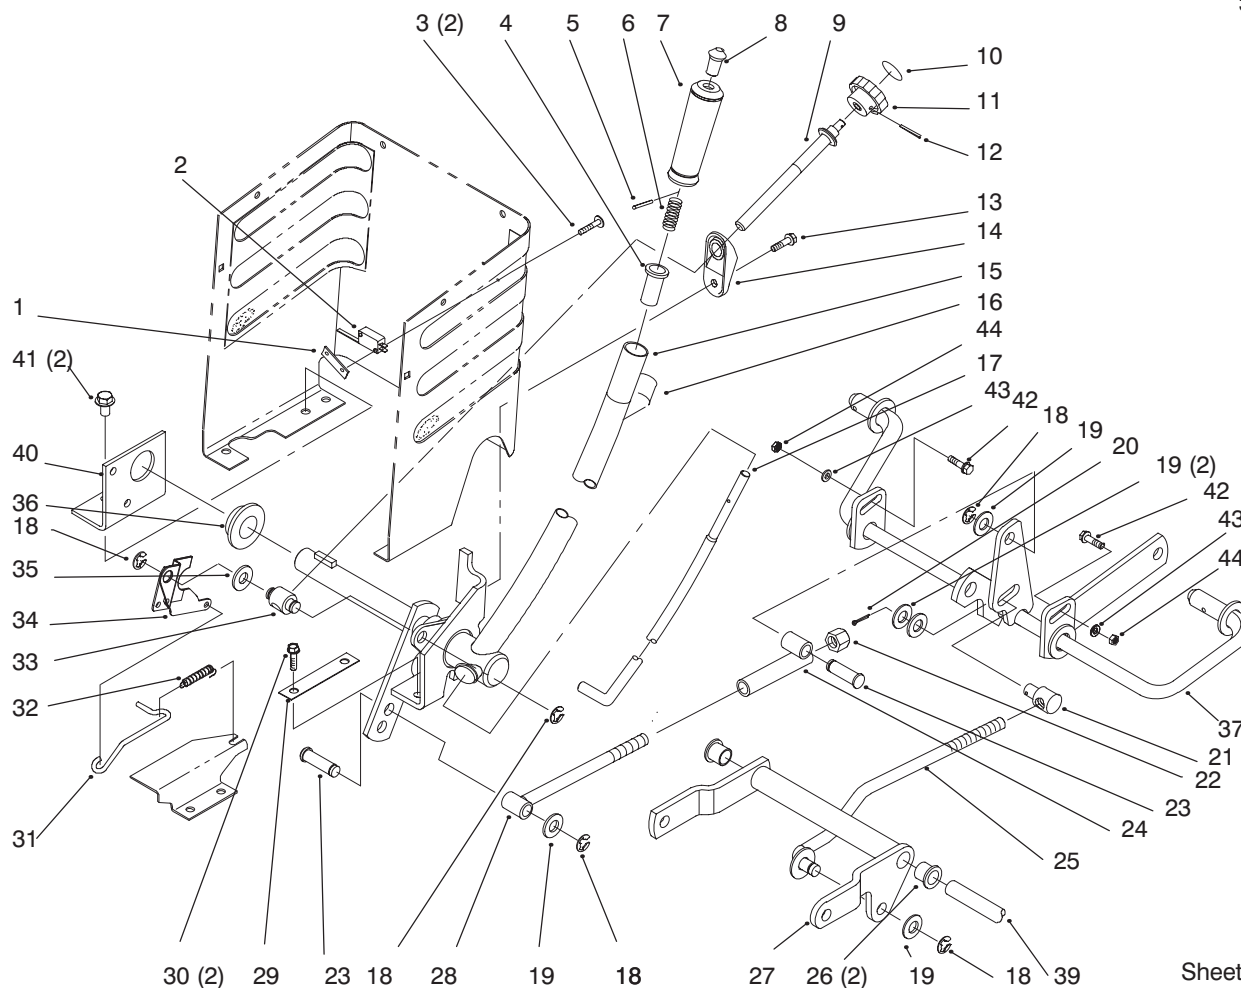

Sheet No.: 11

Lift Lever and Height of Cut

Ref. No.	Part No.	Qty.	Description
26	256-90	2	Bushing-Flange
27	92-6855-03	1	Arm
28	78-7360	1	Rod
29	78-6810-03	1	Plate
30	32144-14	2	Screw-HH
31	92-6978	1	Rod-HOC Indicator
32	92-7007	1	Spring-Extension
33	78-2140	1	Trunnion
34	92-6979	1	Plate-HOC Gage
35	9202634	1	Washer-Flat
36	106269	1	Bearing-Flange
37	79-3401-03	1	Gage Shaft
39	78-6831	1	Shaft
40	93-0523	1	Bracket-Pivot Linkage
41	32144-14	2	Screw-HH (Only On: 72043, 72063, 72103)
41	32144-70	2	Screw-TAP (Only On: 72042, 72062)
42	3231-25	2	Screw-CARR
43	3256-24	2	Washer-Flat
44	3296-39	2	Nut-Lock