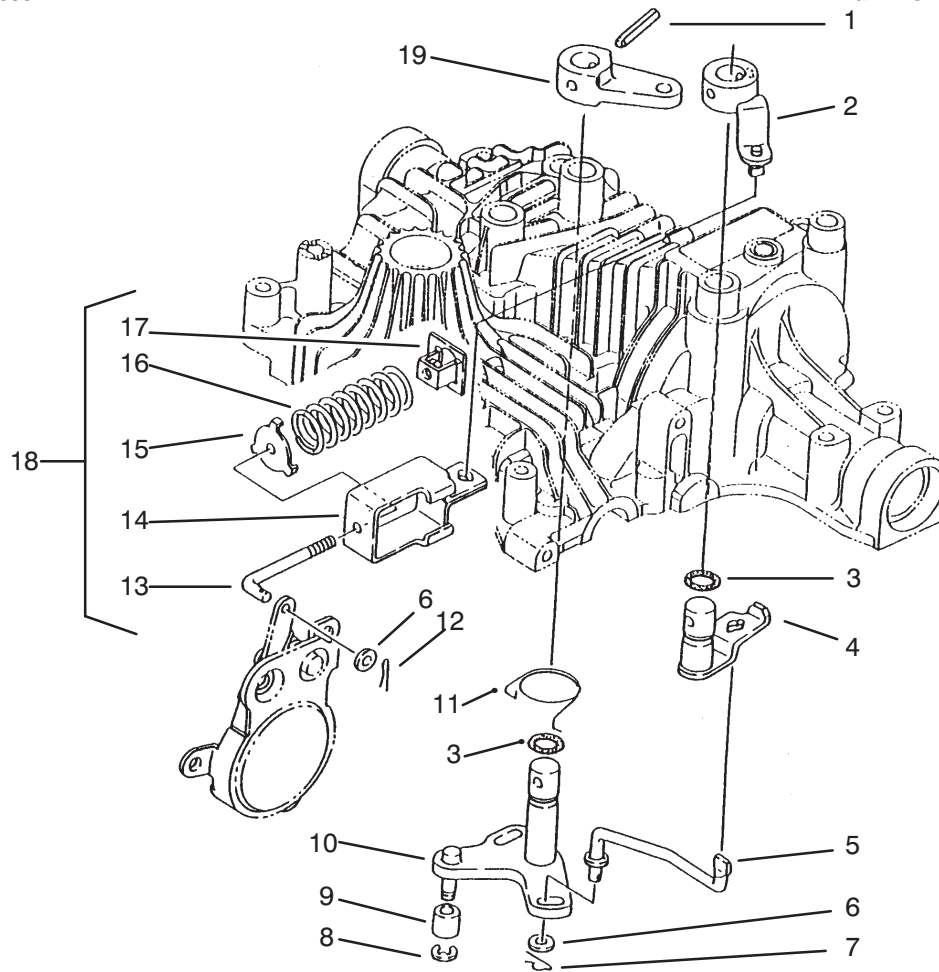

Sheet No.: 409

C-1867

Brake Interlock

Ref. No.	Part No.	Qty.	Description
1	93-0411	2	Pin-Roll (Only On: 72043, 72063, 72103)
2	93-0433	1	Arm-Brake B (Only On: 72043, 72063, 72103)
3	93-0418	2	Packing (Only On: 72043, 72063, 72103)
4	93-0432	1	Arm-Brake A (Only On: 72043, 72063, 72103)
5	93-0431	1	Rod-Brake (Only On: 72043, 72063, 72103)
6	93-0435	2	Washer (Only On: 72043, 72063, 72103)
7	93-0434	1	Pin-Snap (Only On: 72043, 72063, 72103)
8	93-0410	1	Ring (Only On: 72043, 72063, 72103)
9	93-0421	1	Bushing (Only On: 72043, 72063, 72103)
10	93-0430	1	Shaft-Brake (Only On: 72043, 72063, 72103)
11	93-0422	1	Return-Brake (Only On: 72043, 72063, 72103)
12	93-0412	1	Pin-Cotter (Only On: 72043, 72063, 72103)
†13	93-0428	1	Rod-Adjuster (Only On: 72043, 72063, 72103)
†14	93-0426	1	Holder-Spring (Only On: 72043, 72063, 72103)
†15	93-0425	1	Guide-Spring (Only On: 72043, 72063, 72103)
†16	93-0427	1	Spring (Only On: 72043, 72063, 72103)
†17	93-0424	1	Adjuster (Only On: 72043, 72063, 72103)
18	93-0423	1	Rod ASM INCL 13-17 (Only On: 72043, 72063, 72103)
19	93-0429	1	Arm-Brake (Only On: 72043, 72063, 72103)

† Included in a service kit or in an assembly