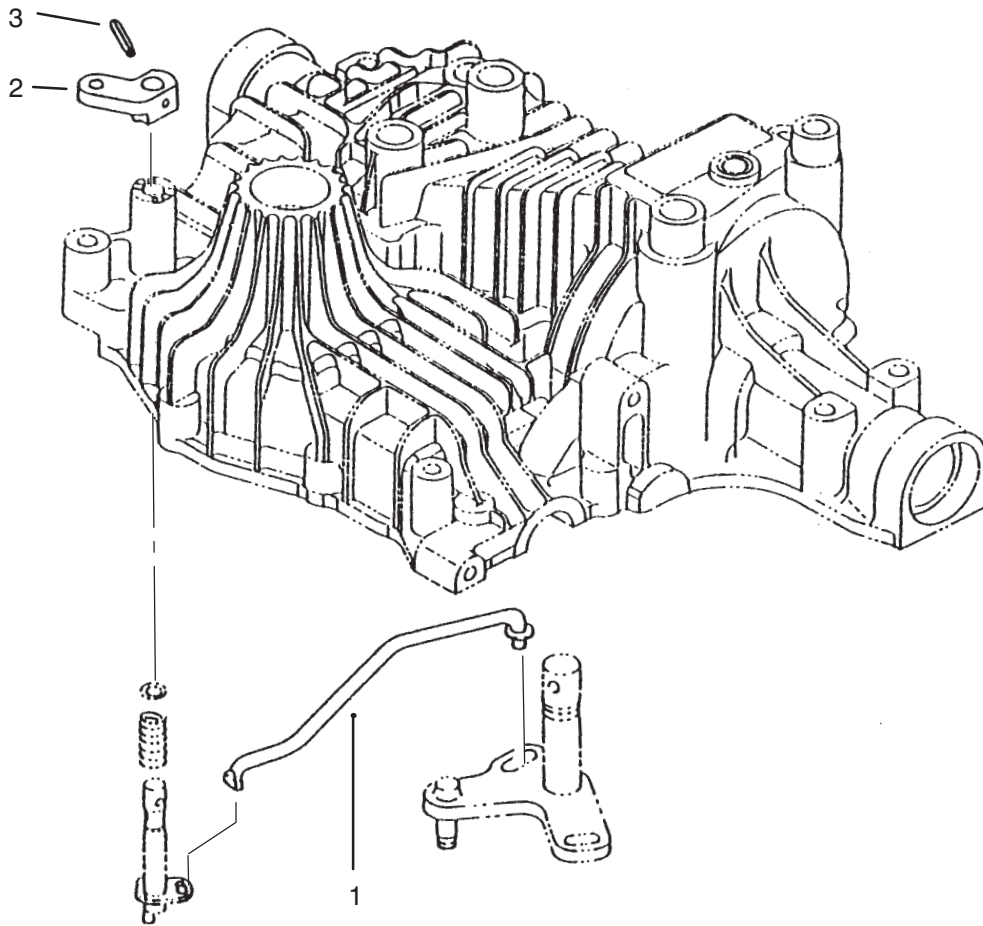

Sheet No.: 406
c-1864

Bypass Return

Ref. No.	Part No.	Qty.	Description
1	93-0401	1	Rod-Bypass (Only On: 72043, 72063, 72103)
2	93-0402	1	Arm-Valve Release (Only On: 72043, 72063, 72103)
3	93-0403	1	Pin-Roll (Only On: 72043, 72063, 72103)