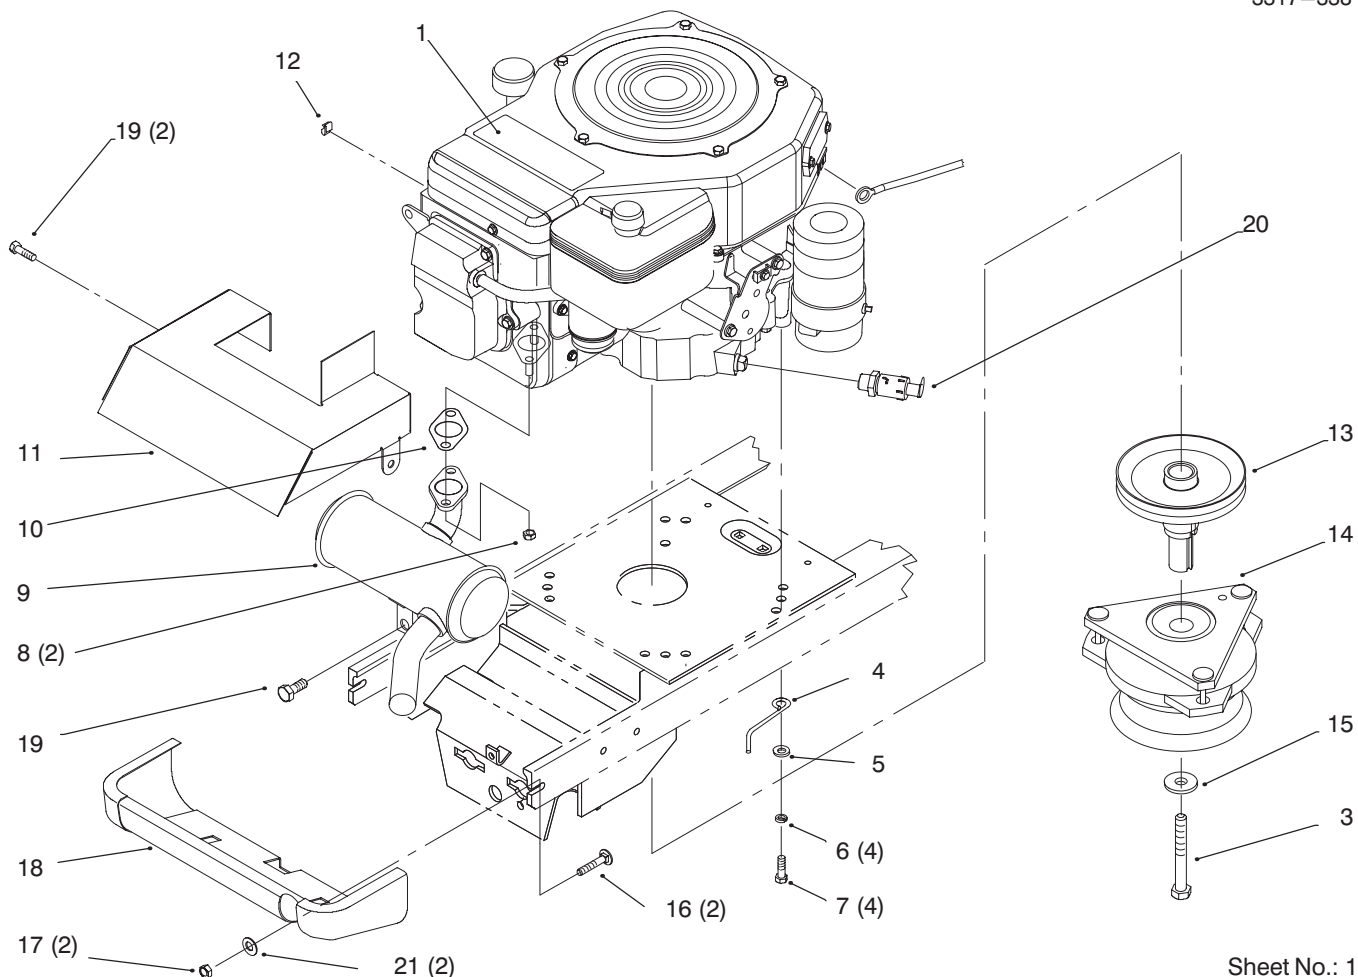

Sheet No.: 16

Single Cylinder Engine, Muffler, and P.T.O.

Ref. No.	Part No.	Qty.	Description
1	92-6764	1	Decal-Toro Power Plus 14 (Only On: 72042, 72043, 72062, 72063)
3	115203	1	Screw-HH (Only On: 72042, 72043, 72062, 72063)
4	79-0390	1	Guide-Belt (Only On: 72042, 72062)
5	3256-23	1	Washer-Flat (Only On: 72042, 72062)
6	3253-4	4	Washer-Lock (Only On: 72042, 72043, 72062, 72063)
7	48-7730	4	Screw-HH (Only On: 72042, 72043, 72062, 72063)
8	92-6780	2	Nut-HHF (Only On: 72042, 72043, 72062, 72063)
9	92-6862	1	Muffler (Only On: 72042, 72043, 72062, 72063)
10	92-6716	1	Gasket-Exhaust (Only On: 72042, 72043, 72062, 72063)
11	92-6878-03	1	Baffle-Muffler (Only On: 72042, 72043, 72062, 72063)
12	702366	1	Clip-Wire Retainer (Only On: 72042, 72043, 72062, 72063)
13	92-6888	1	Pulley (Only On: 72043, 72063)
13	93-0321	1	Pulley-Engine (Only On: 72042, 72062)
14	92-6885	1	Clutch-PTO (Only On: 72042, 72043, 72062, 72063)
15	112843	1	Washer-PTO (Only On: 72042, 72043, 72062, 72063)
16	3231-22	2	Bolt-CARR (Only On: 72042, 72043, 72062, 72063)
17	3296-39	2	Nut-Lock (Only On: 72042, 72043, 72062, 72063)
18	92-6867-01	1	Shield-Muffler (Only On: 72042, 72043, 72062, 72063)
19	9266934	3	Screw-HWHTF (Only On: 72042, 72043, 72062, 72063)
20	92-6877	1	Valve-Oil Drain (Only On: 72042, 72043, 72062, 72063)
21	3256-24	2	Washer-Flat (Only On: 72042, 72043, 72062, 72063)