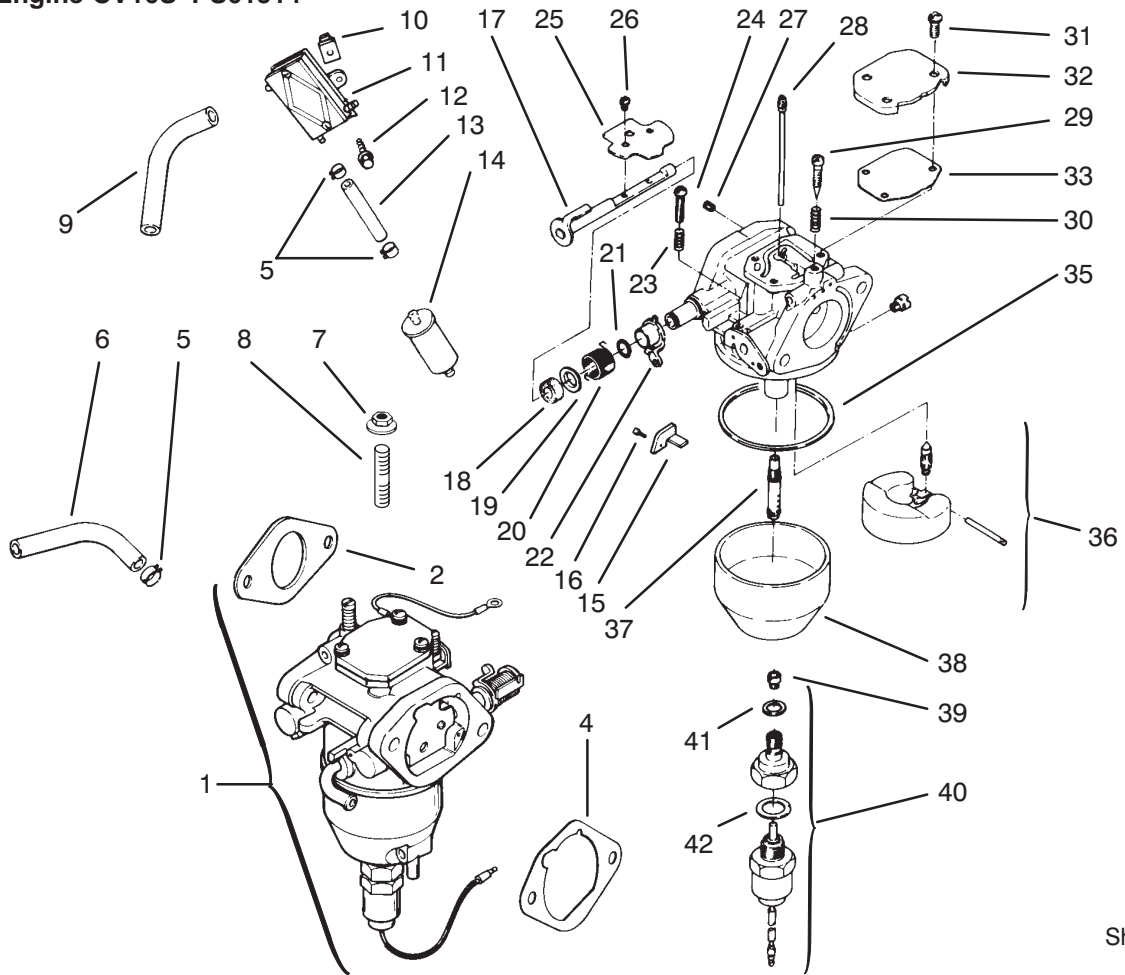

Fuel System

Ref. No.	Part No.	Qty.	Description
1	24 853 24	1	Kit-Carb INCL 2/4/15-42 (Only On: 72103)
†2	24 041 15	1	Gasket-Carburetor (Only On: 72103)
†4	24 041 14	1	Gasket-A/C Base (Only On: 72103)
5	X-426-9	6	Clamp-Hose (Only On: 72103)
6	24 353 03	1	Line-Fuel 10 1/2" (Only On: 72103)
7	Sm-0641060	2	Nut M6x1.0 (Only On: 72103)
8	M-0629095	2	Stud M6x1.0x95 (Only On: 72103)
9	52 353 22	1	Line-Fuel 12" (Only On: 72103)
10	24 100 01	2	Nut-Plastic (Only On: 72103)
11	24 393 04	1	Pump-Fuel (Only On: 72103)
12	24 086 12	2	Screw-Cable Clip (Only On: 72103)
13	25 353 15	1	Line-Fuel 3 1/2" (Only On: 72103)
14	25 050 02	1	Filter-Fuel (Only On: 72103)
†15	24 126 29	1	Bracket-Throttle Stop (Only On: 72103)
†16	M-0259006	1	Screw M2.5x45x5.5 (Only On: 72103)
†17	24 144 15	1	Shaft-Choke (Only On: 72103)
†18	24 468 05	1	Washer (Only On: 72103)
†19	24 241 01	1	Collar-Choke (Only On: 72103)
†20	24 089 22	1	Spring-Choke Return (Only On: 72103)
†21	24 141 04	1	Ring-Choke Lever (Only On: 72103)
†22	24 090 10	1	Lever-Choke (Only On: 72103)
†23	24 089 24	1	Spring-Throttle Screw (Only On: 72103)
†24	24 086 19	1	Screw-Throttle Adjust (Only On: 72103)
†25	24 462 02	1	Valve-Choke (Only On: 72103)
†26	24 086 20	4	Screw-Throttle Shaft (Only On: 72103)
†27	24 337 27	1	Jet-Air Bleed (Only On: 72103)

† Included in a service kit or in an assembly