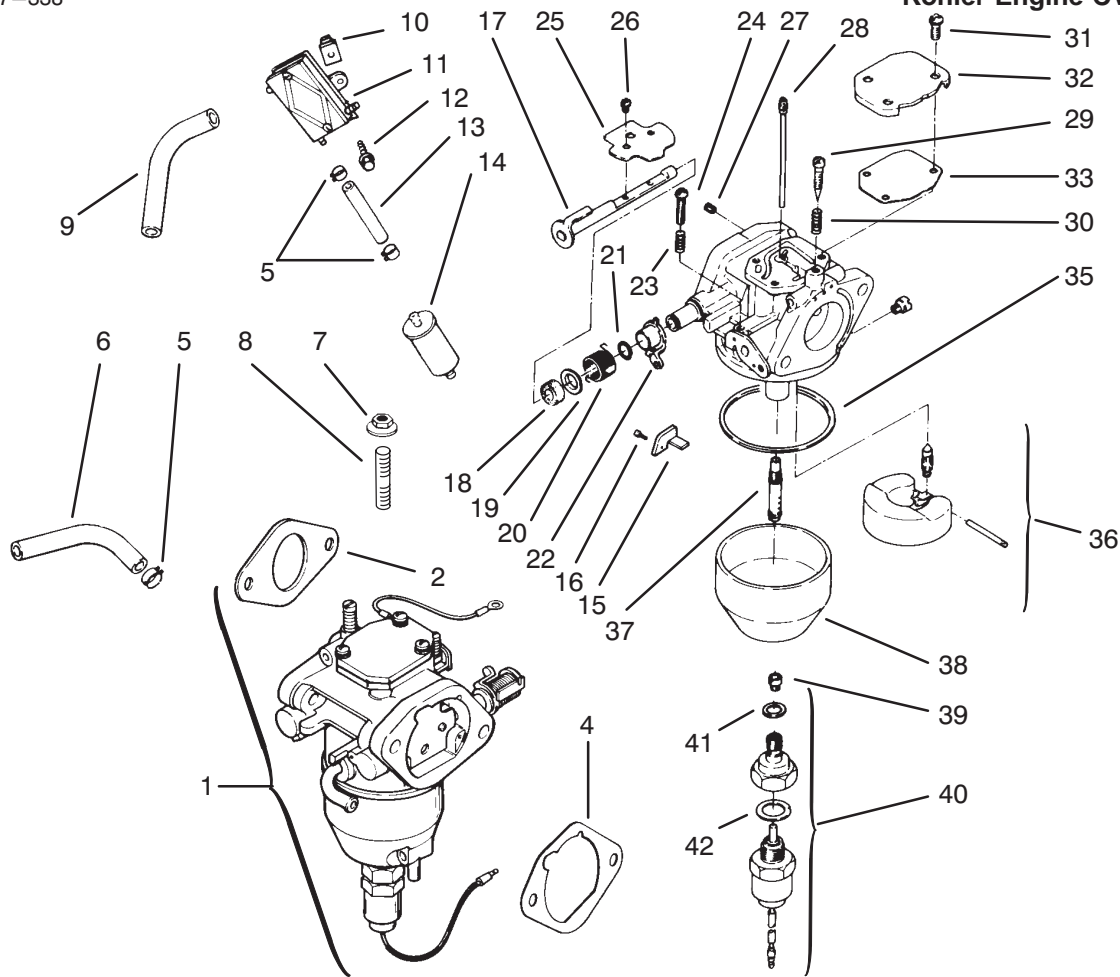

Sheet No.: 208
C-1966

Fuel System

Ref. No.	Part No.	Qty.	Description
†28	24 337 11	1	Jet—Slow (Only On: 72103)
†29	24 086 22	1	Screw—Idle Adjust (Only On: 72103)
†30	24 089 23	1	Spring—Idle Adjust Screw (Only On: 72103)
†31	24 086 21	3	Screw (Only On: 72103)
†32	24 096 13	1	Cover—Passage (Only On: 72103)
†33	24 041 18	1	Gasket—Passage Cover (Only On: 72103)
†35	24 041 19	1	Gasket—Float Chamber (Only On: 72103)
†36	24 757 05	1	Kit—Float Repair (Only On: 72103)
†37	24 369 01	1	Nozzle—Main (Only On: 72103)
†38	24 234 01	1	Chamber—Float (Only On: 72103)
†39	24 337 20	1	Jet—Main (Only On: 72103)
†40	24 755 15	1	Kit—Solenoid INCL 41-42 (Only On: 72103)
†41	24 041 21	1	Gasket—Chamber Screw (Only On: 72103)
†42	24 041 20	1	Gasket—Solenoid (Only On: 72103)
*	24 041 15	1	Gasket—Carburetor (Only On: 72103)
*	24 063 22	1	Baffle—Carburetor (Only On: 72103)
*	24 755 25	1	Kit—Hi Alt 1500-3000 M (Only On: 72103)
*	24 755 26	1	Kit—Hi Alt Over 3000 M (Only On: 72103)
*	24 757 06	1	Kit—Carburetor Repair (Only On: 72103)

† Included in a service kit or in an assembly
* Not illustrated