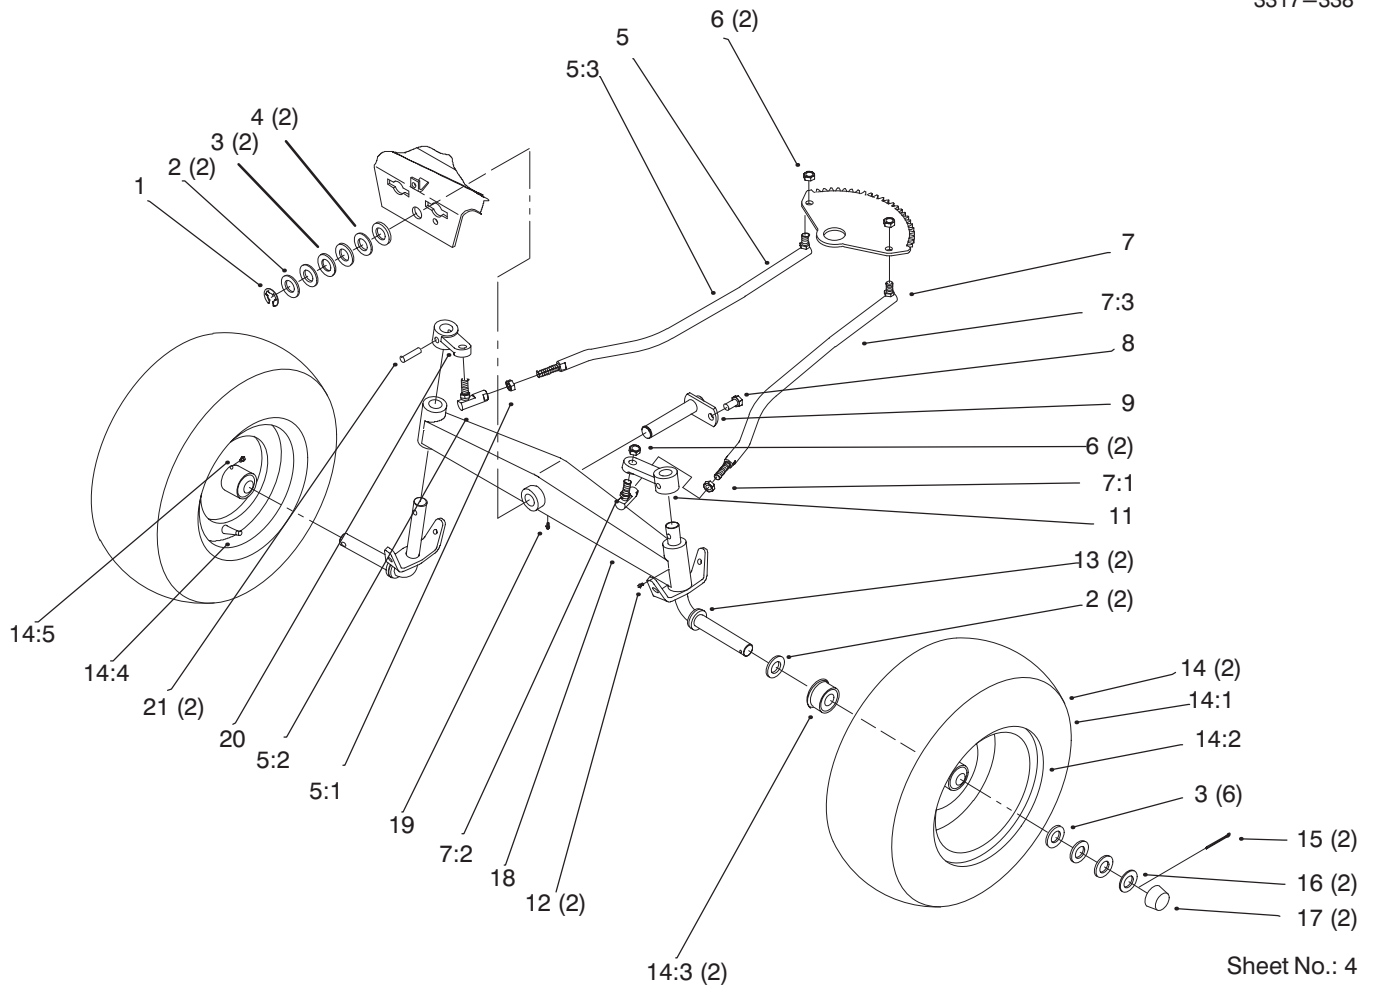

Sheet No.: 4

Front Axle

Ref. No.	Part No.	Qty.	Description
18	78-7960-01	1	Axle-Front
19	302-11	1	Fitting-Grease
20	78-1950-01	1	Arm-Front Spindle LH
21	933270	2	Pin-Roll