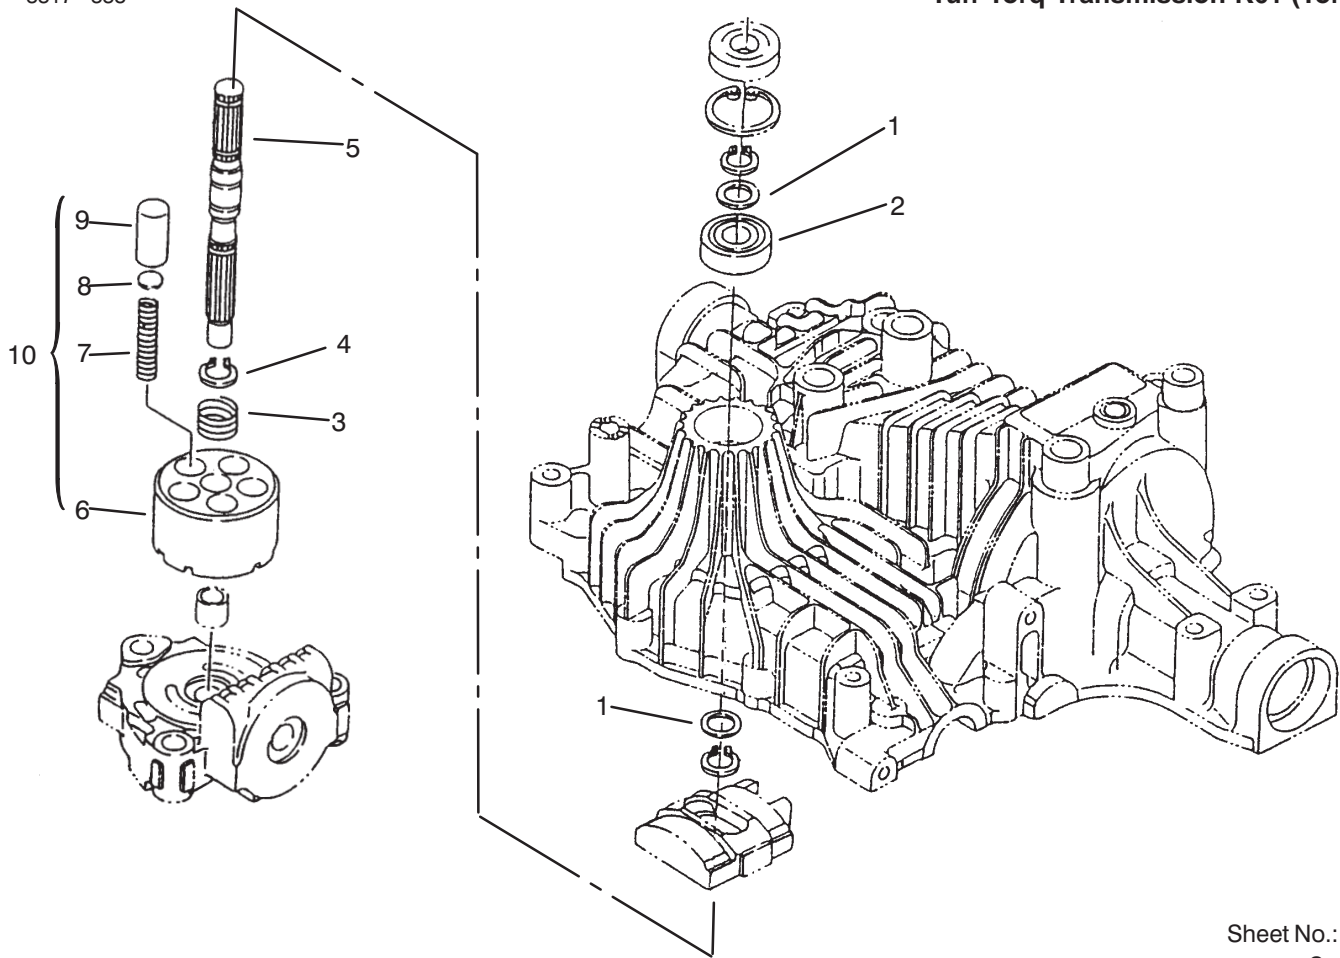

Sheet No.: 403

C-1861

Pump Shaft

Ref. No.	Part No.	Qty.	Description
1	93-0371	2	Washer (Only On: 72043, 72063, 72103)
2	93-0374	1	Bearing-Ball (Only On: 72043, 72063, 72103)
3	93-0370	1	Spring (Only On: 72043, 72063, 72103)
4	93-0373	3	Ring-Snap (Only On: 72043, 72063, 72103)
5	93-0372	1	Shaft-Pump (Only On: 72043, 72063, 72103)
†6		1	Block-Cylinder (Only On: 72043, 72063, 72103)
†7		5	Spring (Only On: 72043, 72063, 72103)
†8		5	Washer (Only On: 72043, 72063, 72103)
†9		5	Piston (Only On: 72043, 72063, 72103)
10	93-0365	1	Cylinder ASM INCL 6-9 (Only On: 72043, 72063, 72103)

† Included in a service kit or in an assembly