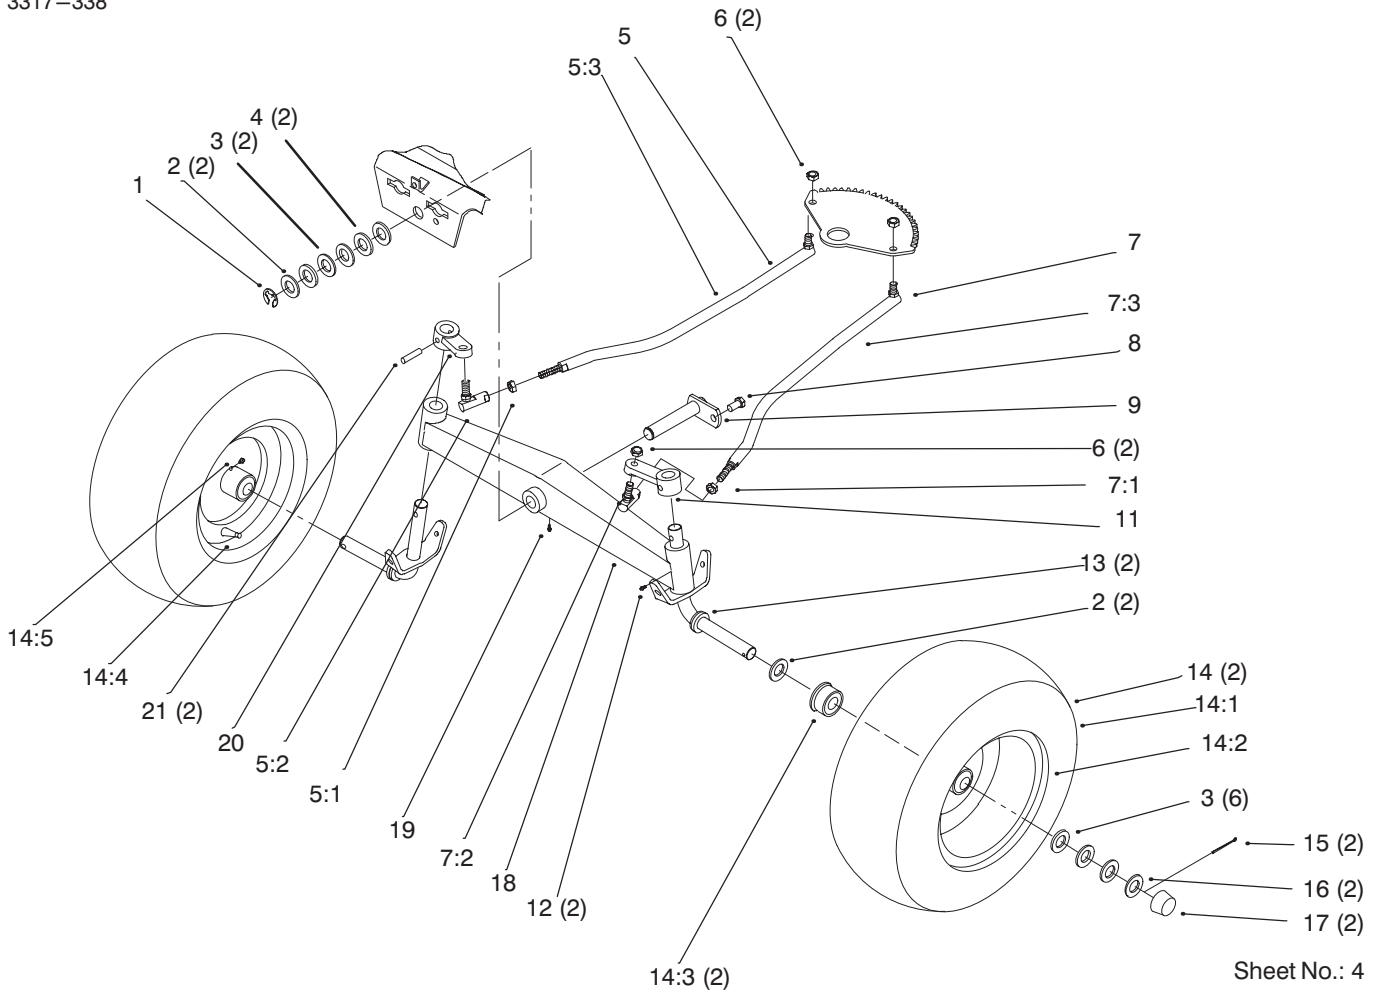

Sheet No.: 9

Steering Wheel and Tilt

Ref. No.	Part No.	Qty.	Description
25	32144-8	2	Screw-PPH

Sheet No.: 8

Lower Steering

Ref. No.	Part No.	Qty.	Description
1	111419	1	Washer-Bearing
2	78-2610	1	Gear-Sector
3	111418	1	Bushing
4	78-9150-03	1	Plate
5	108881	1	Nut-Hex
6	110391	1	Bearing-Wheel
7	109189	1	Bearing-Flange
8	111383	1	Collar W/Set Screw
8:1	3245-32	1	Screw-Set
9	111646	1	Grip Ring
10	92-6702	1	Shaft-Steering Lower
11	3231-4	1	Bolt-CARR
12	1278	2	Washer-Shim