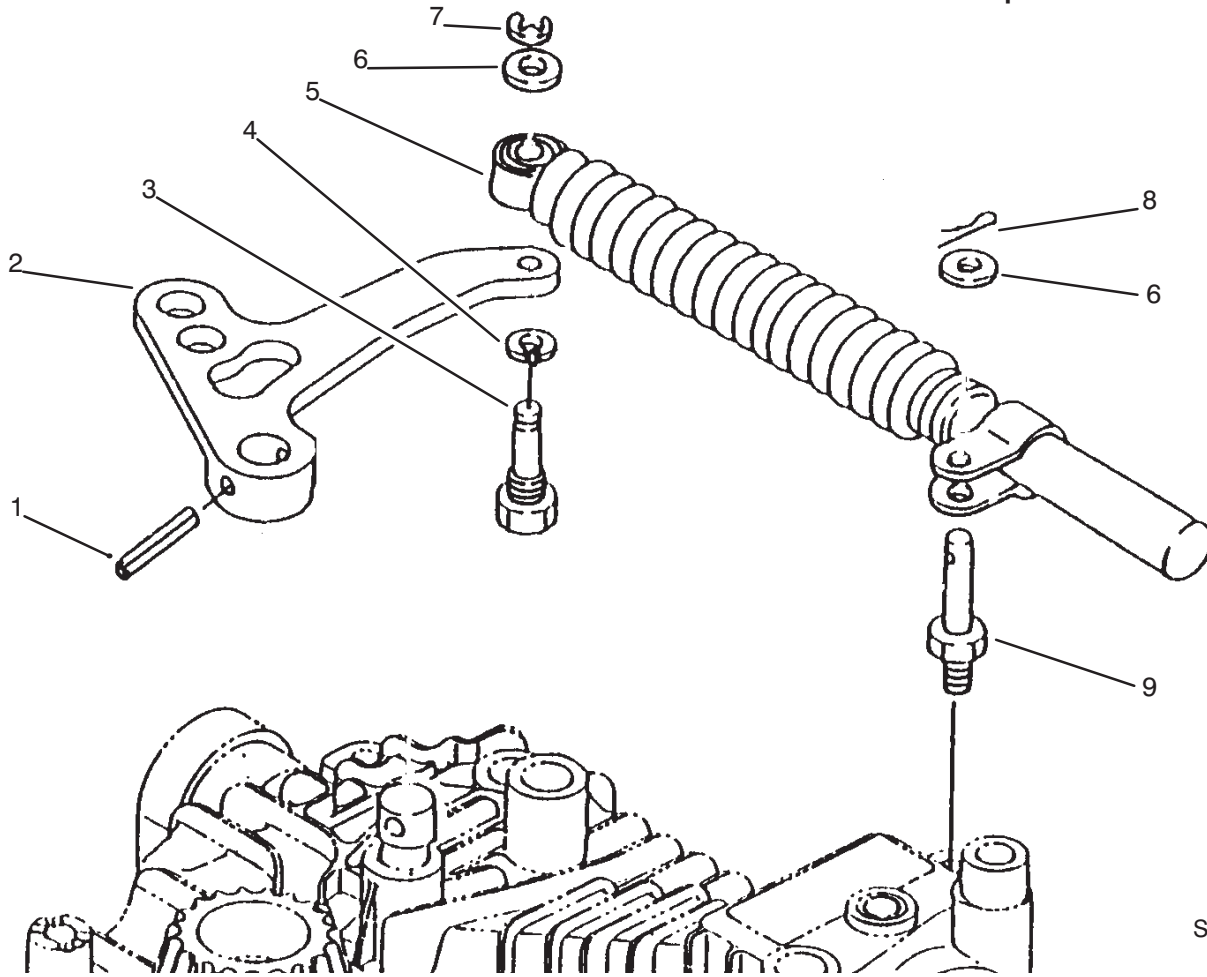

Sheet No.: 407
C-1865

Lever Damper

Ref. No.	Part No.	Qty.	Description
1	93-0411	1	Pin-Roll (Only On: 72043, 72063, 72103)
2	93-0404	1	Arm (Only On: 72043, 72063, 72103)
3	93-0407	1	Bolt (Only On: 72043, 72063, 72103)
4	93-0409	1	Washer (Only On: 72043, 72063, 72103)
5	93-0405	1	Shock Absorber (Only On: 72043, 72063, 72103)
6	93-0408	2	Washer (Only On: 72043, 72063, 72103)
7	93-0410	1	Ring (Only On: 72043, 72063, 72103)
8	93-0412	1	Pin-Cotter (Only On: 72043, 72063, 72103)
9	93-0406	1	Stud (Only On: 72043, 72063, 72103)