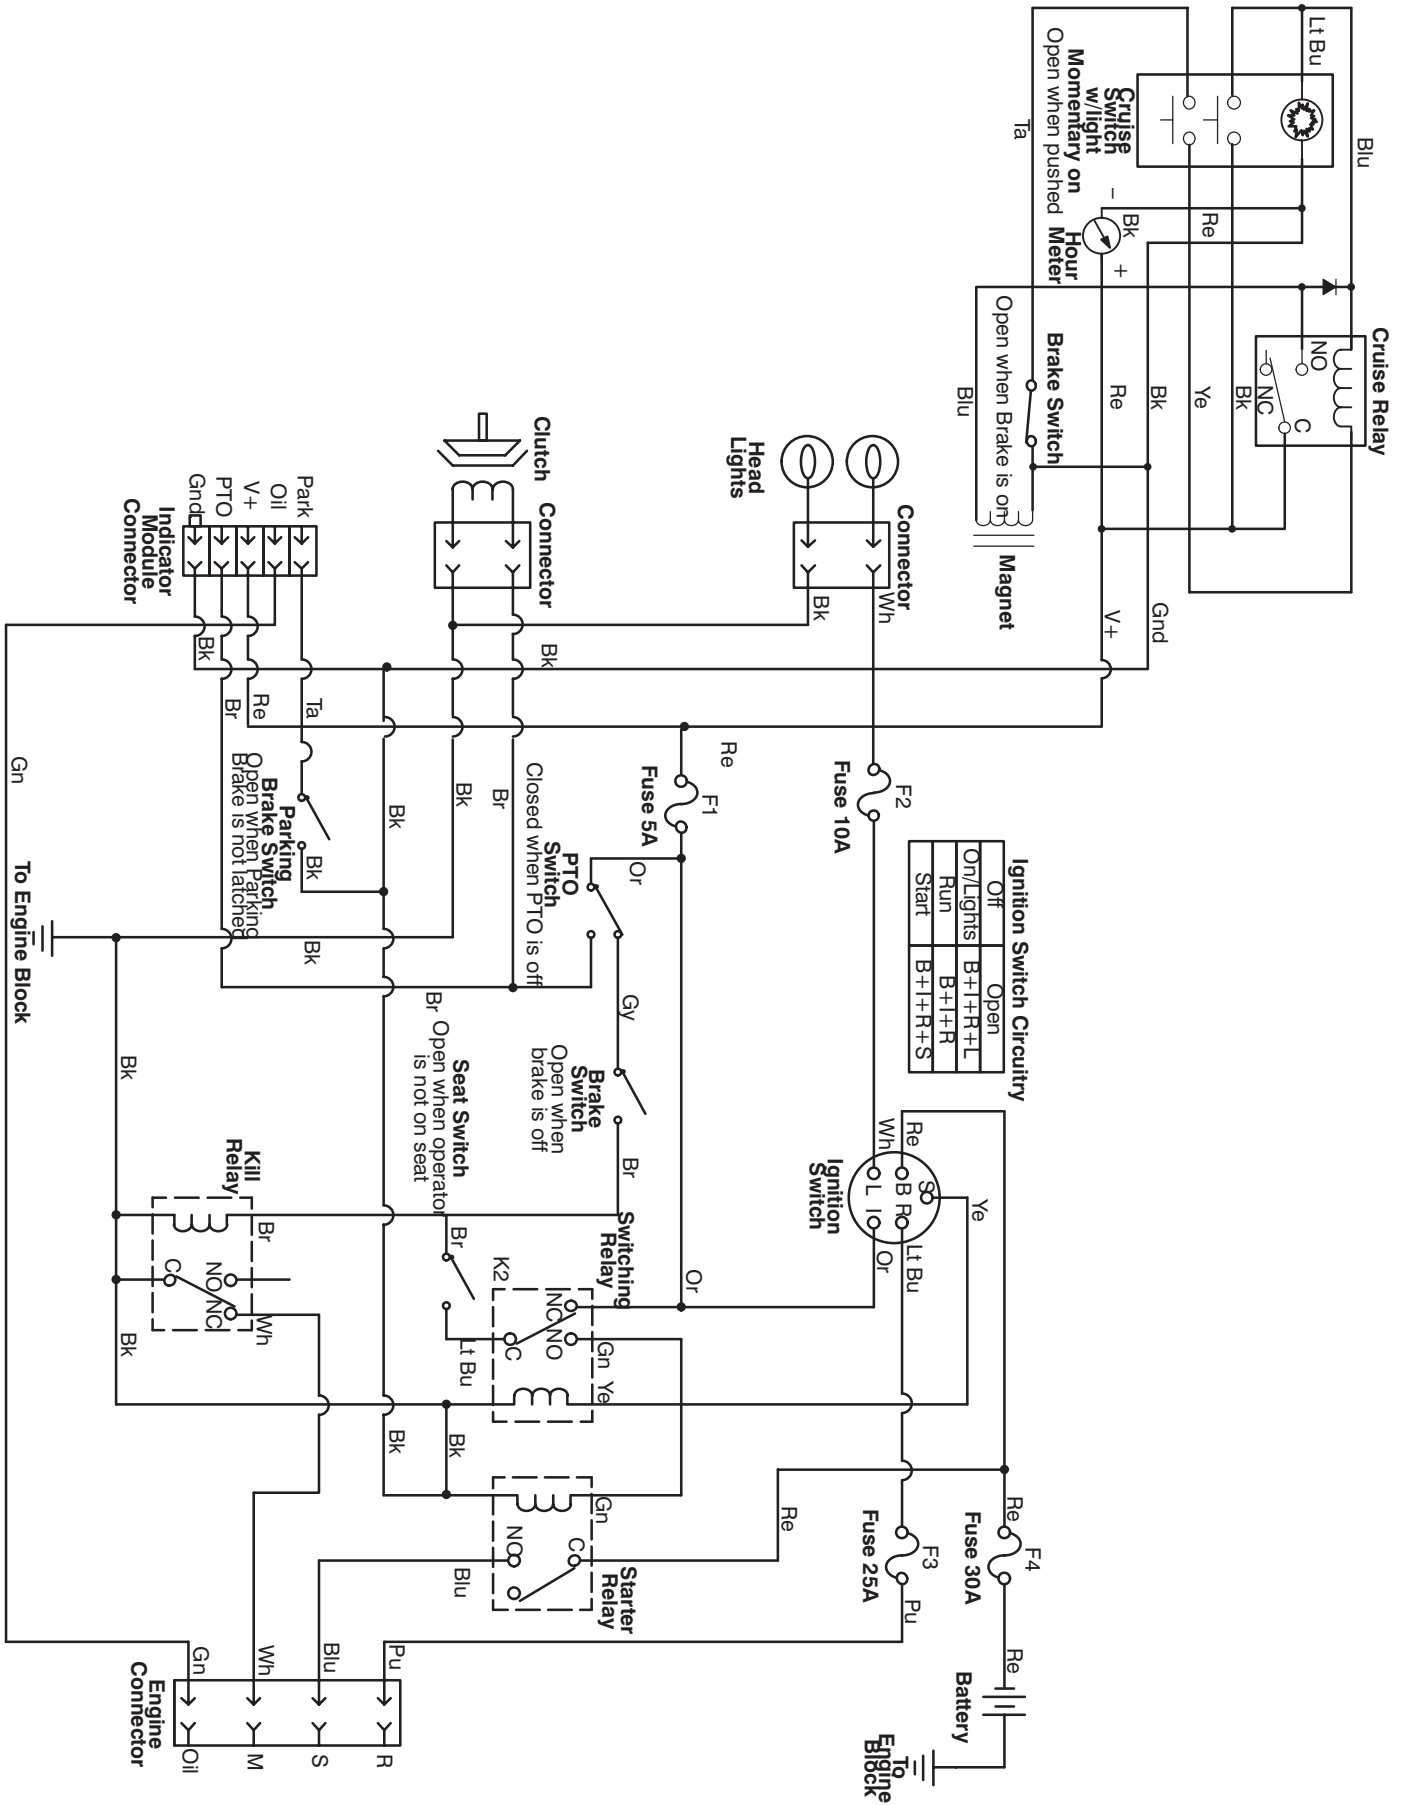

Electric Schematic Hydro Drive Cruise Control