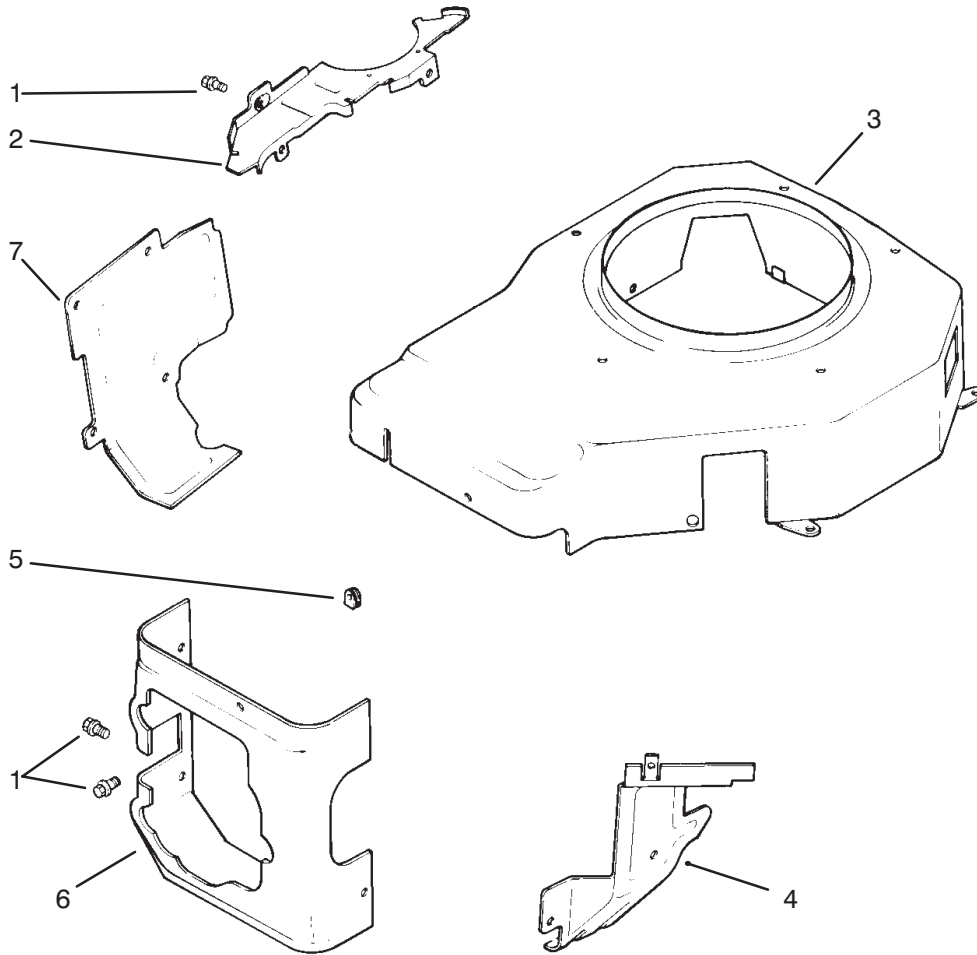

Sheet No.: 106
C-1953

Blower Housing & Baffles

Ref. No.	Part No.	Qty.	Description
1	M-0545010	13	Screw M5x0.8x10 (Only On: 72042, 72043, 72062, 72063)
2	12 146 07	1	Plate-Blower Housing (Only On: 72042, 72043, 72062, 72063)
3	12 027 18	1	Housing-Blower (Only On: 72042, 72043, 72062, 72063)
4	12 063 05	1	Baffle-Carburetor (Only On: 72042, 72043, 72062, 72063)
5	12 313 03	1	Grommet-Blower Housing (Only On: 72042, 72043, 72062, 72063)
6	12 063 08	1	Baffle-Cylinder Head (Only On: 72042, 72043, 72062, 72063)
7	12 063 01	1	Baffle-Cylinder Barrel (Only On: 72042, 72043, 72062, 72063)