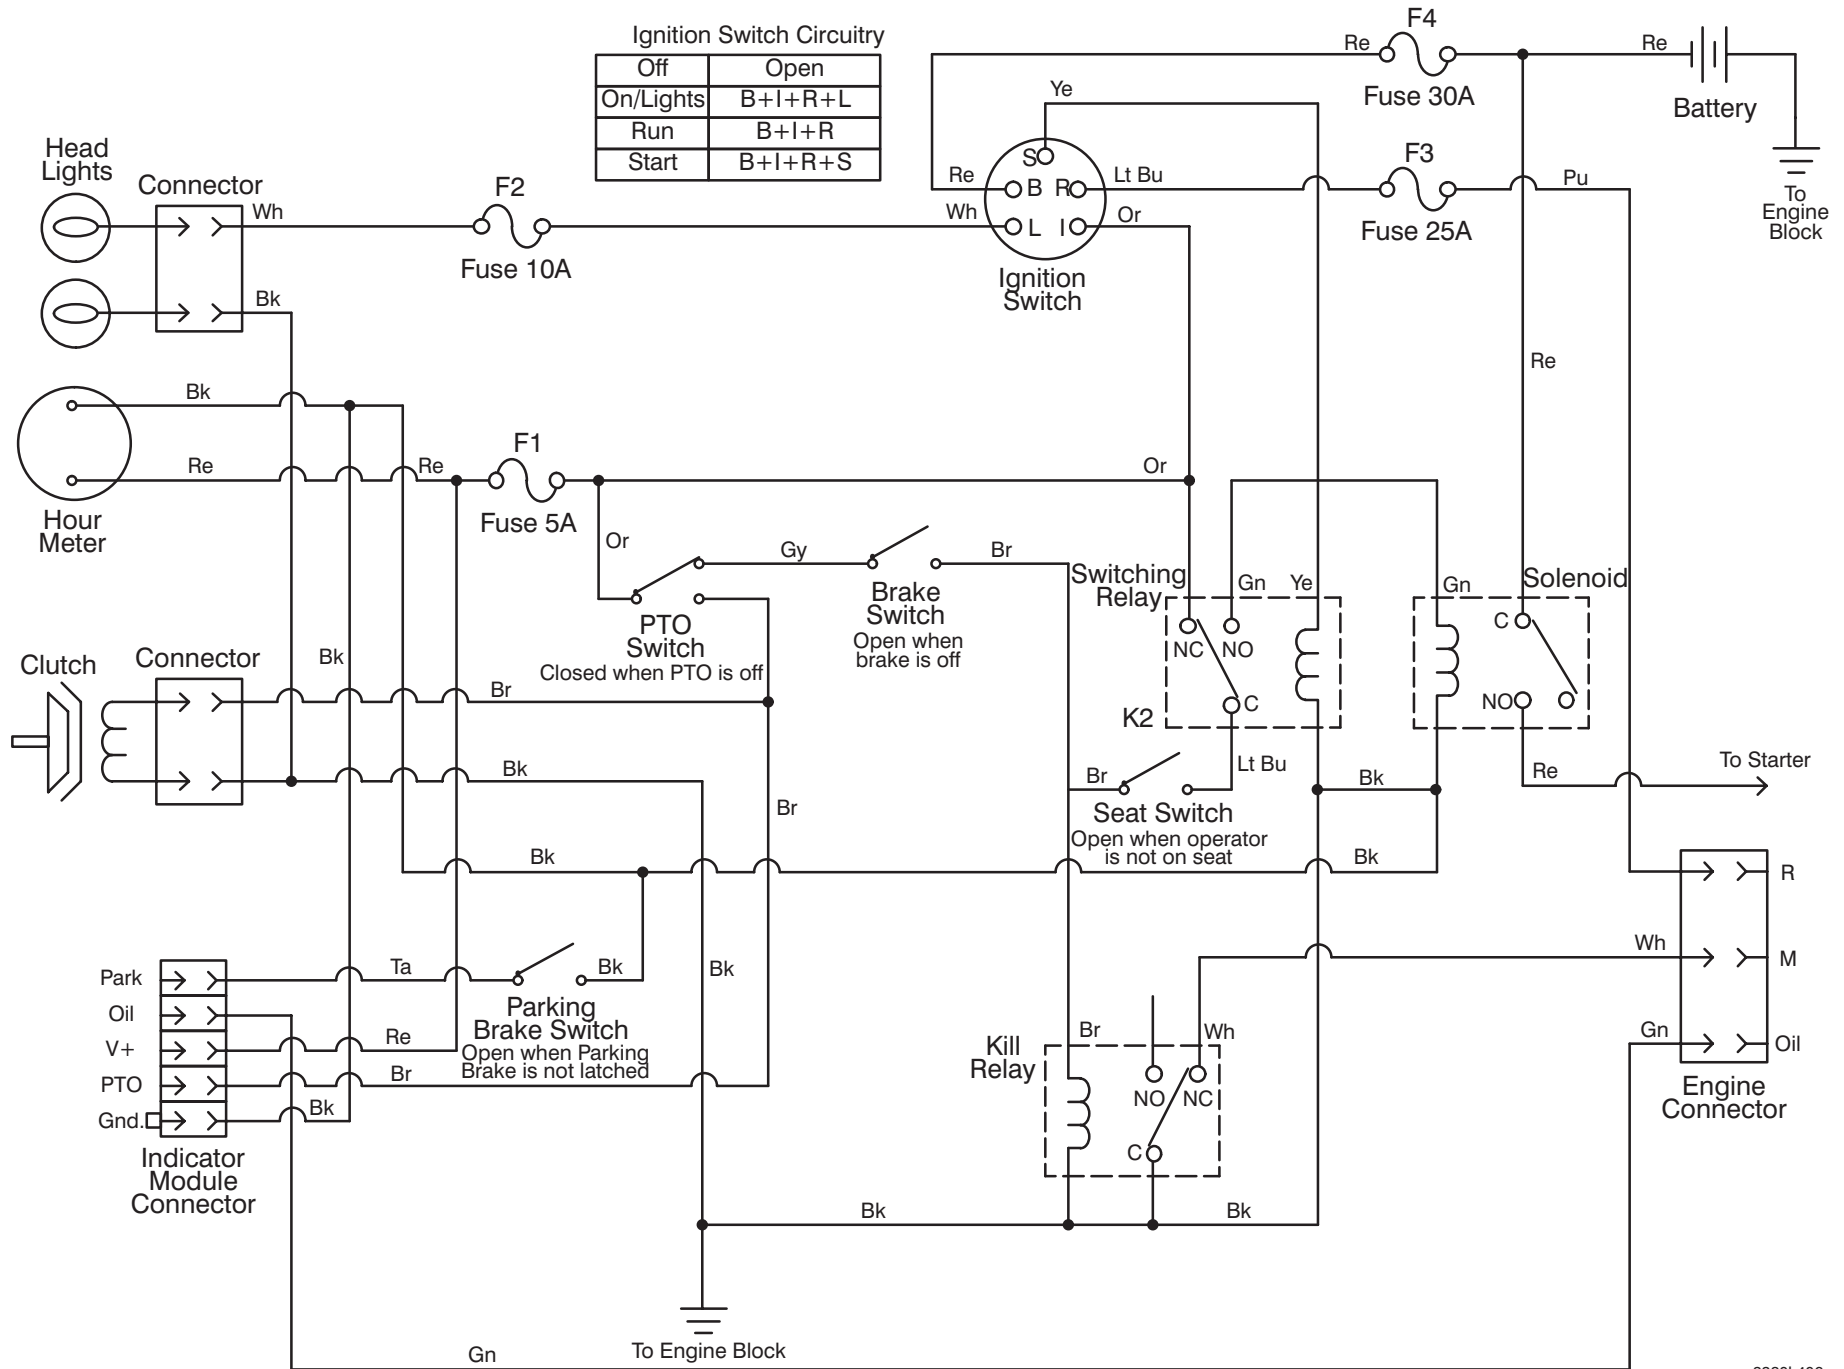

Electric Schematic Single Cylinder Hydro Drive