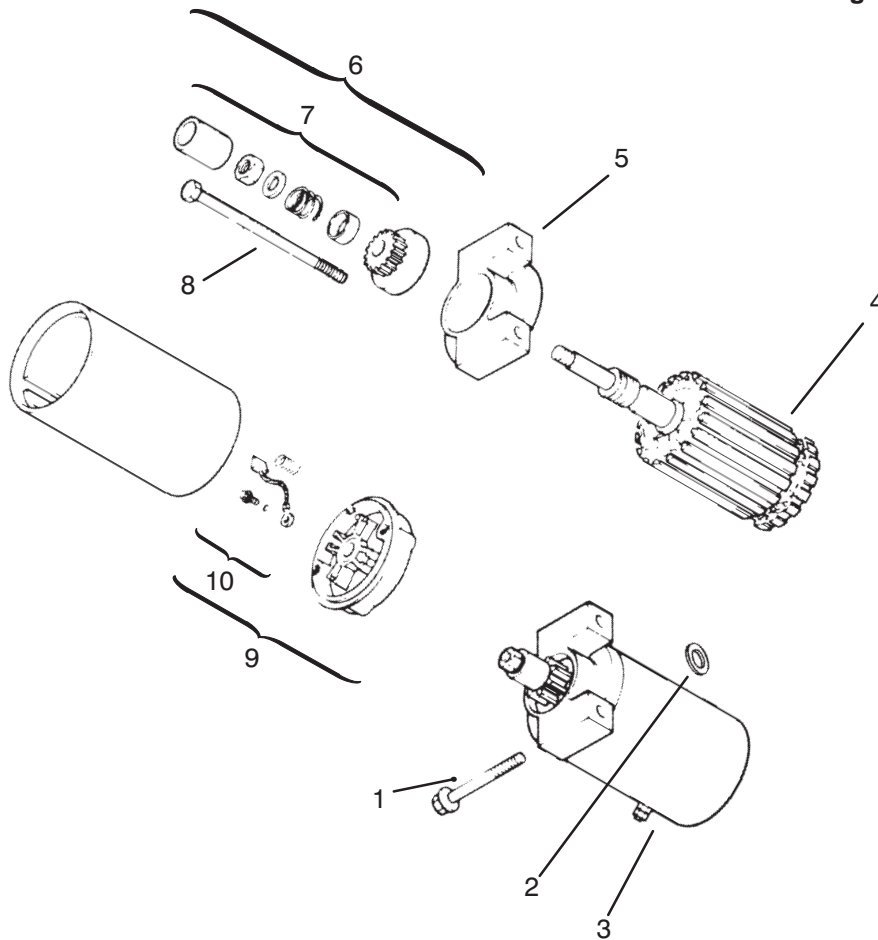

Sheet No.: 107
C-1954

Starting System

Ref. No.	Part No.	Qty.	Description
1	M0839070	2	Screw M8x1.25x70 (Only On: 72042, 72043, 72062, 72063)
2	12 468 01	2	Washer (Only On: 72042, 72043, 72062, 72063)
3	12 098 05	1	Starter ASM INCL 4-10 (Only On: 72042, 72043, 72062, 72063)
†4	12 170 02	1	Armature (Only On: 72042, 72043, 72062, 72063)
†5	12 227 01	1	Cap-Drive End (Only On: 72042, 72043, 72062, 72063)
†6	12 755 12	1	Kit-Drive INCL 7 (Only On: 72042, 72043, 72062, 72063)
†7	12 755 06	1	Kit-Drive Parts (Only On: 72042, 72043, 72062, 72063)
†8	12 086 02	1	Screw-HF (Only On: 72042, 72043, 72062, 72063)
†9	12 243 01	1	Cap-Commutator INCL 10 (Only On: 72042, 72043, 72062, 72063)
†10	82 755 28	1	Kit-Brush And Spring (Only On: 72042, 72043, 72062, 72063)
*	52 357 01	1	Lubricant-Starter (Only On: 72042, 72043, 72062, 72063)

† Included in a service kit or in an assembly

* Not illustrated