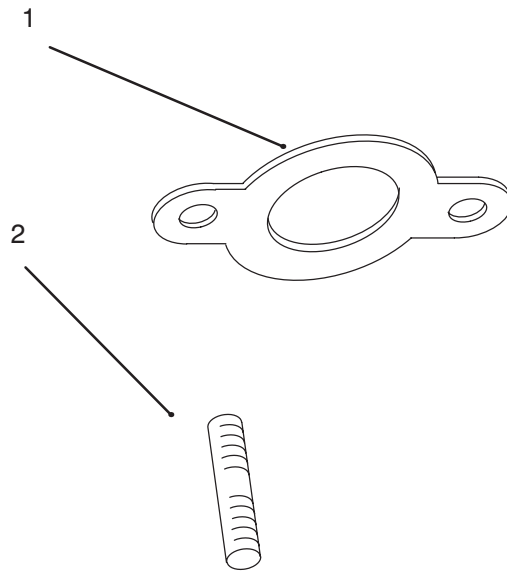

Sheet No.: 211
C-1969

Exhaust

Ref. No.	Part No.	Qty.	Description
1	24 041 02	2	Gasket-Exhaust (Only On: 72103)
2	M-0829033	4	Stud M8x1.25x20 (Only On: 72103)