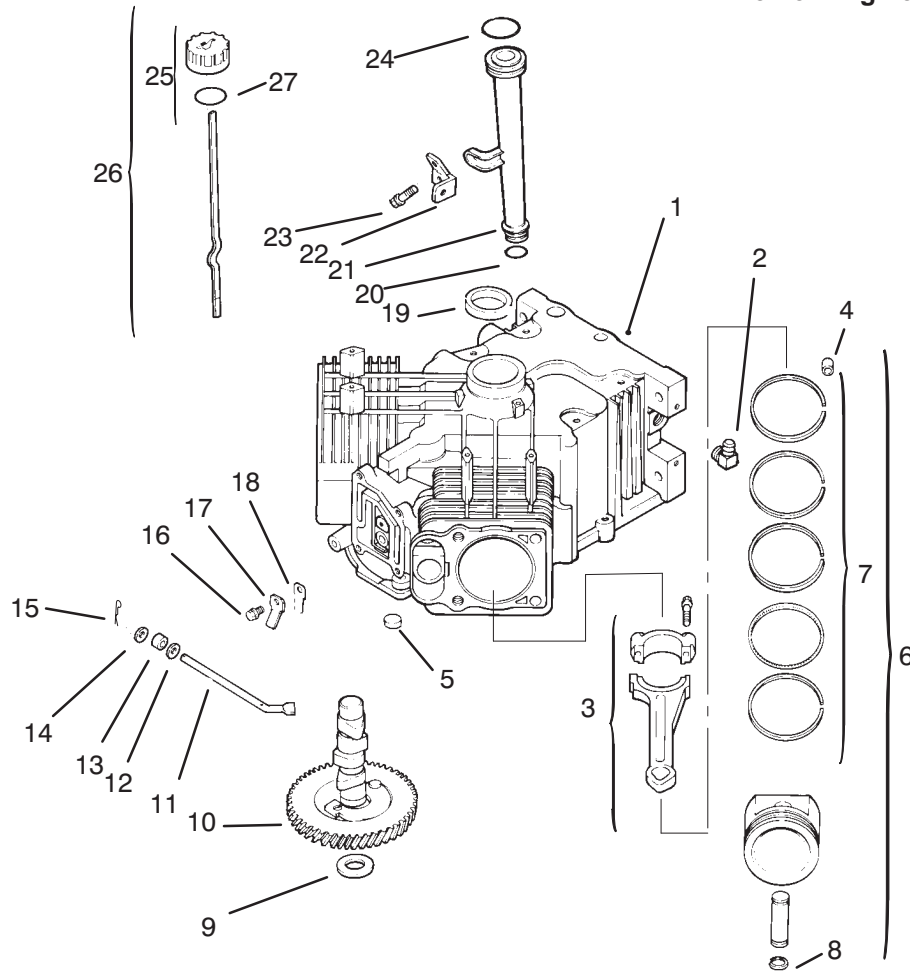

Sheet No.: 202
C-1960

Crankcase

Ref. No.	Part No.	Qty.	Description
16	M-0545010	2	Screw M5x0.8x10 (Only On: 72103)
17	24 018 04	2	Retainer-Red (Only On: 72103)
18	24 402 01	2	Beed-Breather (Only On: 72103)
19	24 032 01	1	Seal-Oil (Only On: 72103)
20	12 153 01	1	O Ring-Lower Fill Tube (Only On: 72103)
21	12 123 04	1	Tube-Oil Fill (Only On: 72103)
22	24 126 19	1	Bracket-Oil Fill Tube (Only On: 72103)
23	M-0549016	1	Screw M5x0.8x16 (Only On: 72103)
24	12 153 02	1	O Ring-Upper Fill Tube (Only On: 72103)
25	24 038 04	1	Dipstick INCL 26-27 (Only On: 72103)
†26	25 755 13	1	Kit-Oil Cap INCL 3 (Only On: 72103)
†27	12 153 03	1	O Ring-Fill Cap (Only On: 72103)
*	24 755 03	1	Gasket Set (Only On: 72103)

† Included in a service kit or in an assembly

* Not illustrated