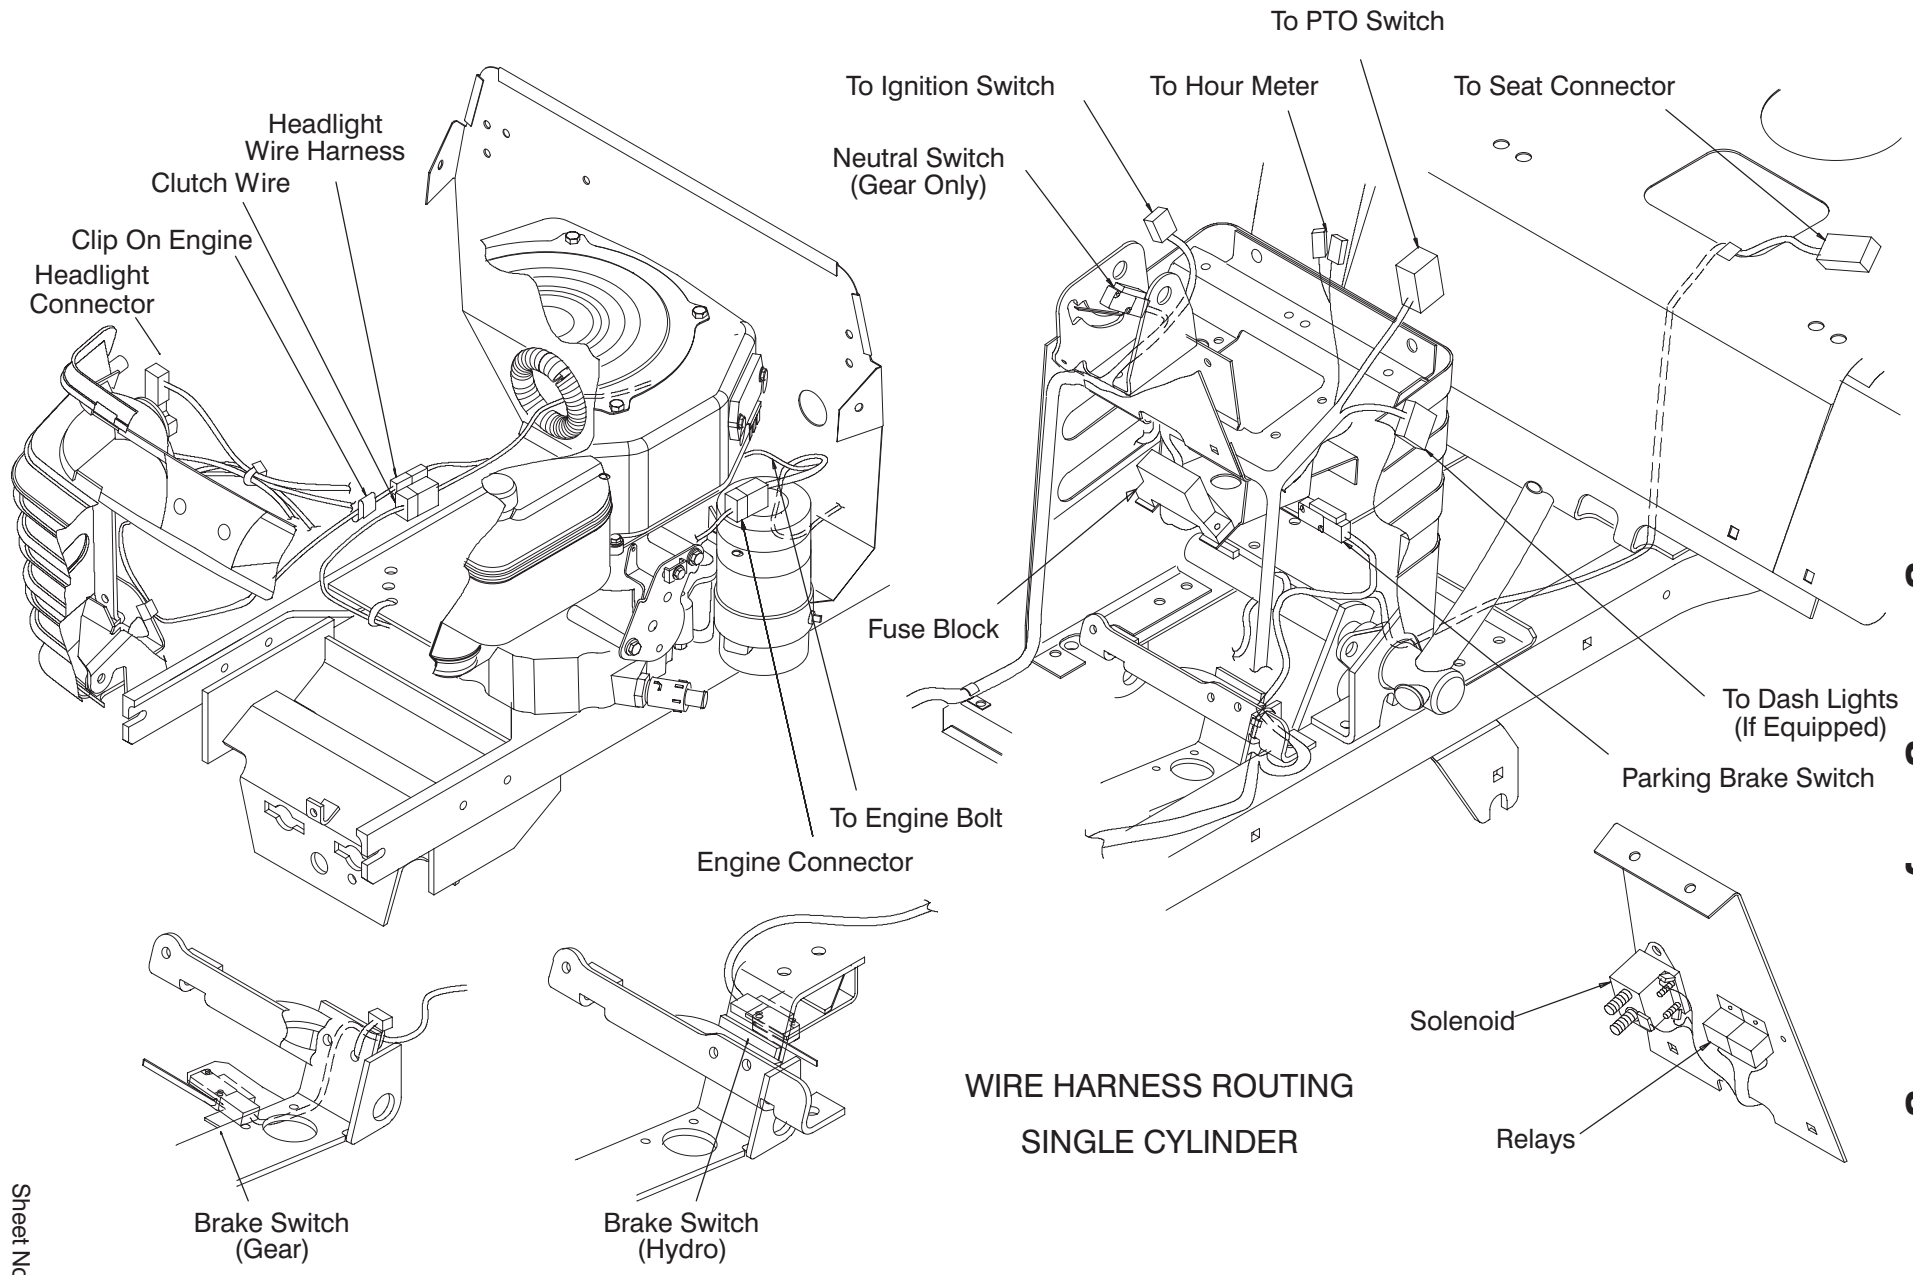

Ignition Switch Circuitry

Off	Open
On/Lights	B+I+R+L
Run	B+I+R
Start	B+I+R+S

Wire Harness Routing — Twin Cylinder Engine

WIRE HARNESS ROUTING
TWIN CYLINDER

BRAKE SWITCH—HYDRO WITH CRUISE CONTROL

Wire Harness Routing — Single Cylinder Engine