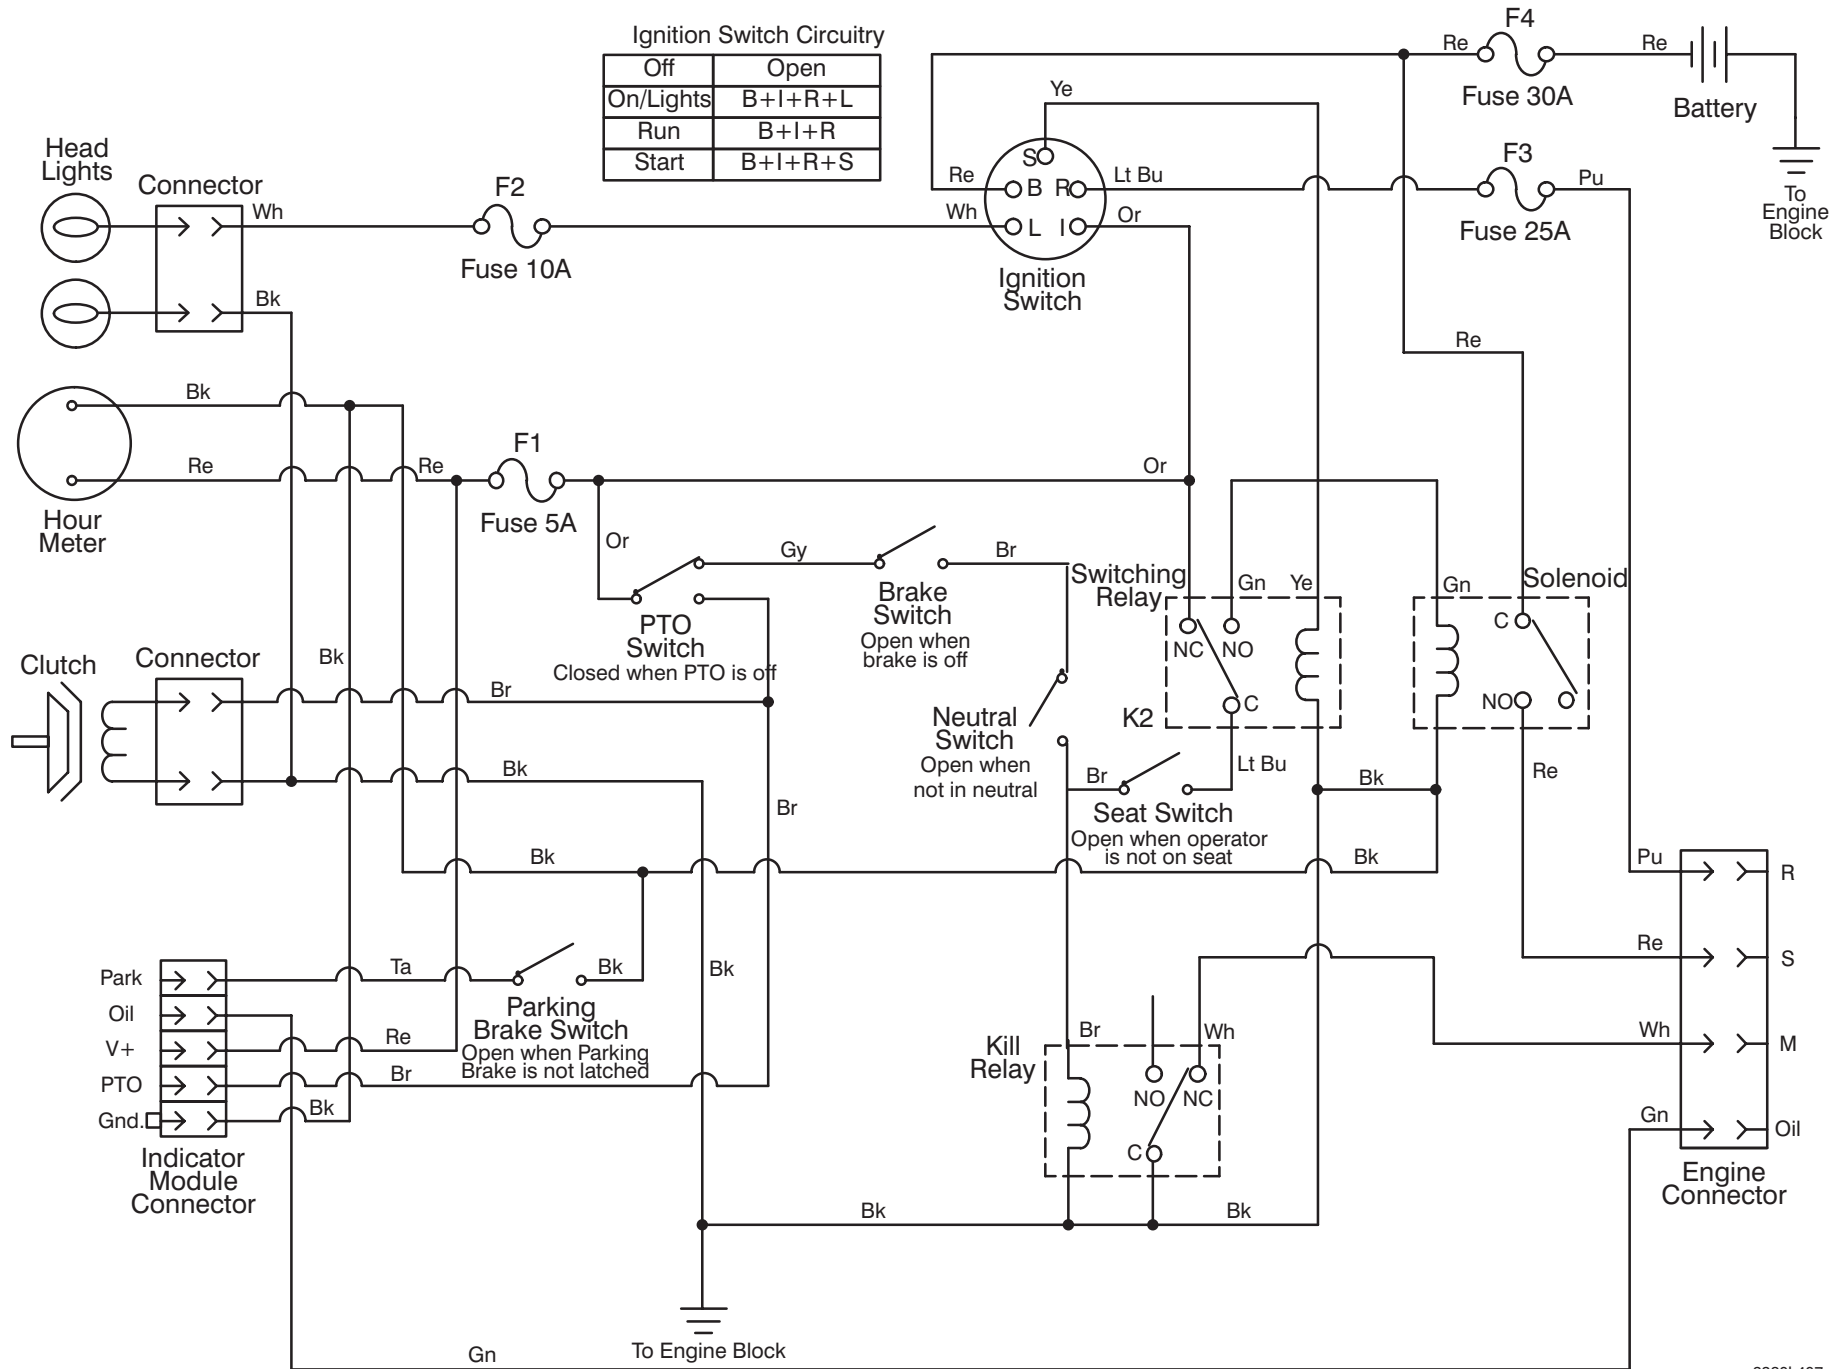

Ignition Switch Circuitry

Off	Open
On/Lights	B+I+R+L
Run	B+I+R
Start	B+I+R+S

Wire Harness Routing — Twin Cylinder Engine

WIRE HARNESS ROUTING
TWIN CYLINDER

BRAKE SWITCH—HYDRO WITH CRUISE CONTROL

Wire Harness Routing — Single Cylinder Engine