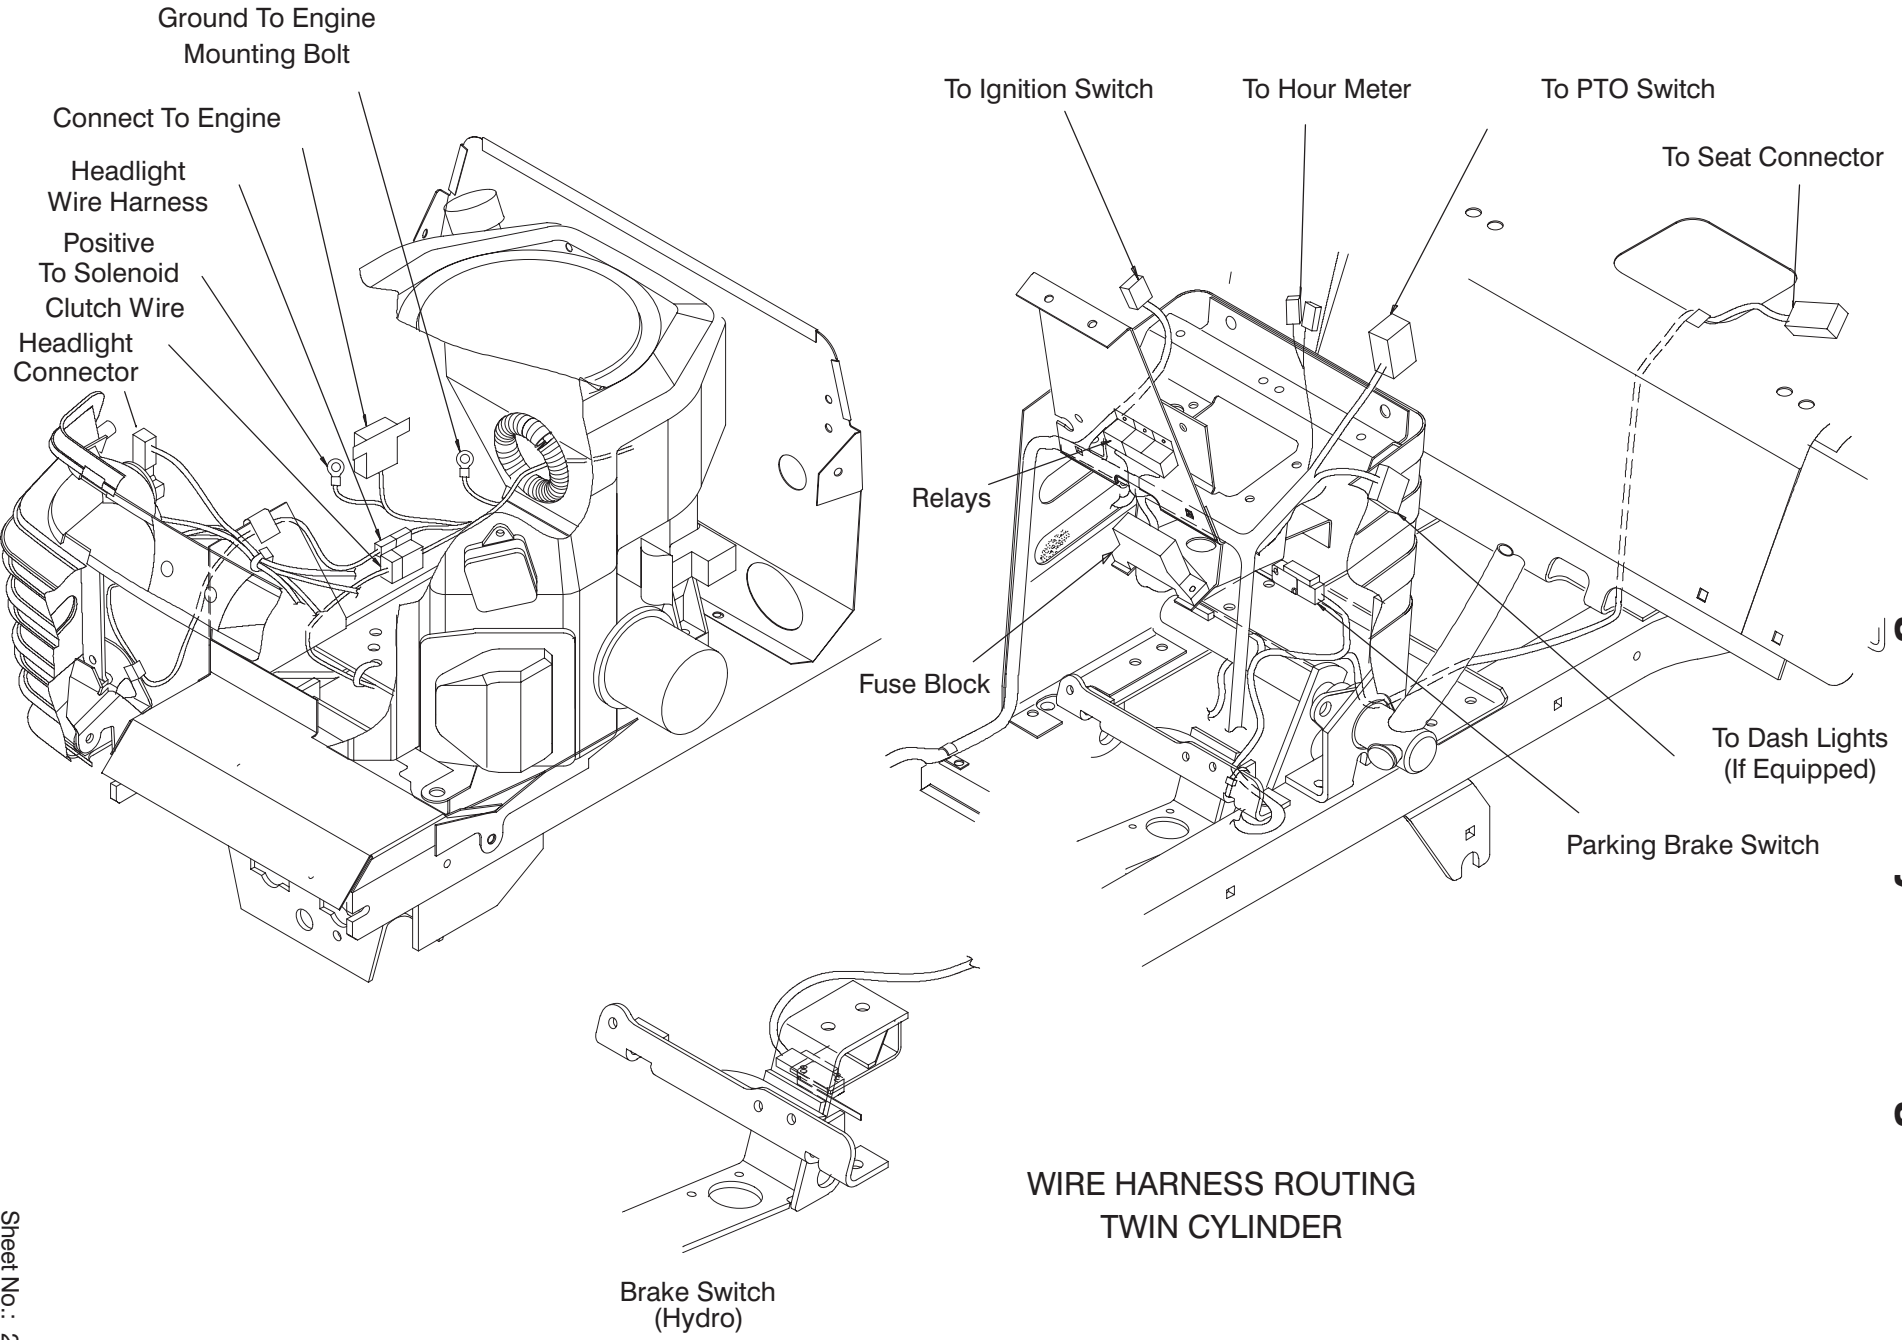

Ignition Switch Circuitry

Off	Open
On/Lights	B+I+R+L
Run	B+I+R
Start	B+I+R+S

Wire Harness Routing — Twin Cylinder Engine

WIRE HARNESS ROUTING
TWIN CYLINDER

BRAKE SWITCH—HYDRO WITH CRUISE CONTROL

Wire Harness Routing — Single Cylinder Engine