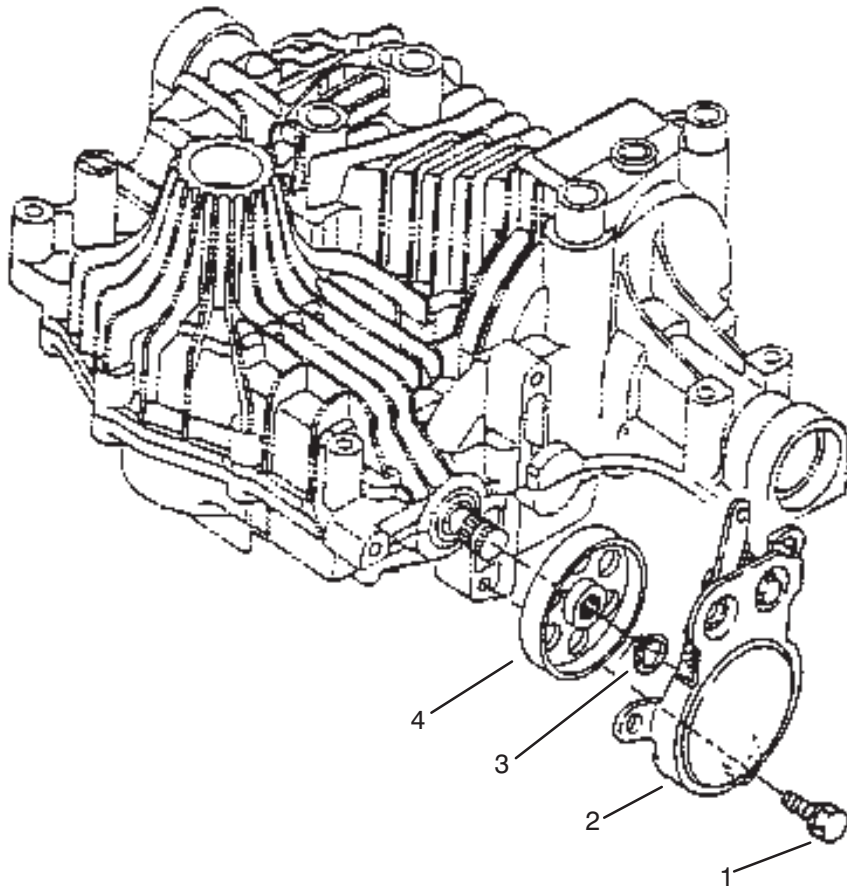

Sheet No.: 413
C-1871

Brake

Ref. No.	Part No.	Qty.	Description
1	93-0457	3	Bolt W/Washer (Only On: 72043, 72063, 72103)
2	93-0458	1	Band-Brake Interlock (Only On: 72043, 72063, 72103)
3	93-0373	1	Ring-Snap (Only On: 72043, 72063, 72103)
4	93-0460	1	Drum-Brake (Only On: 72043, 72063, 72103)