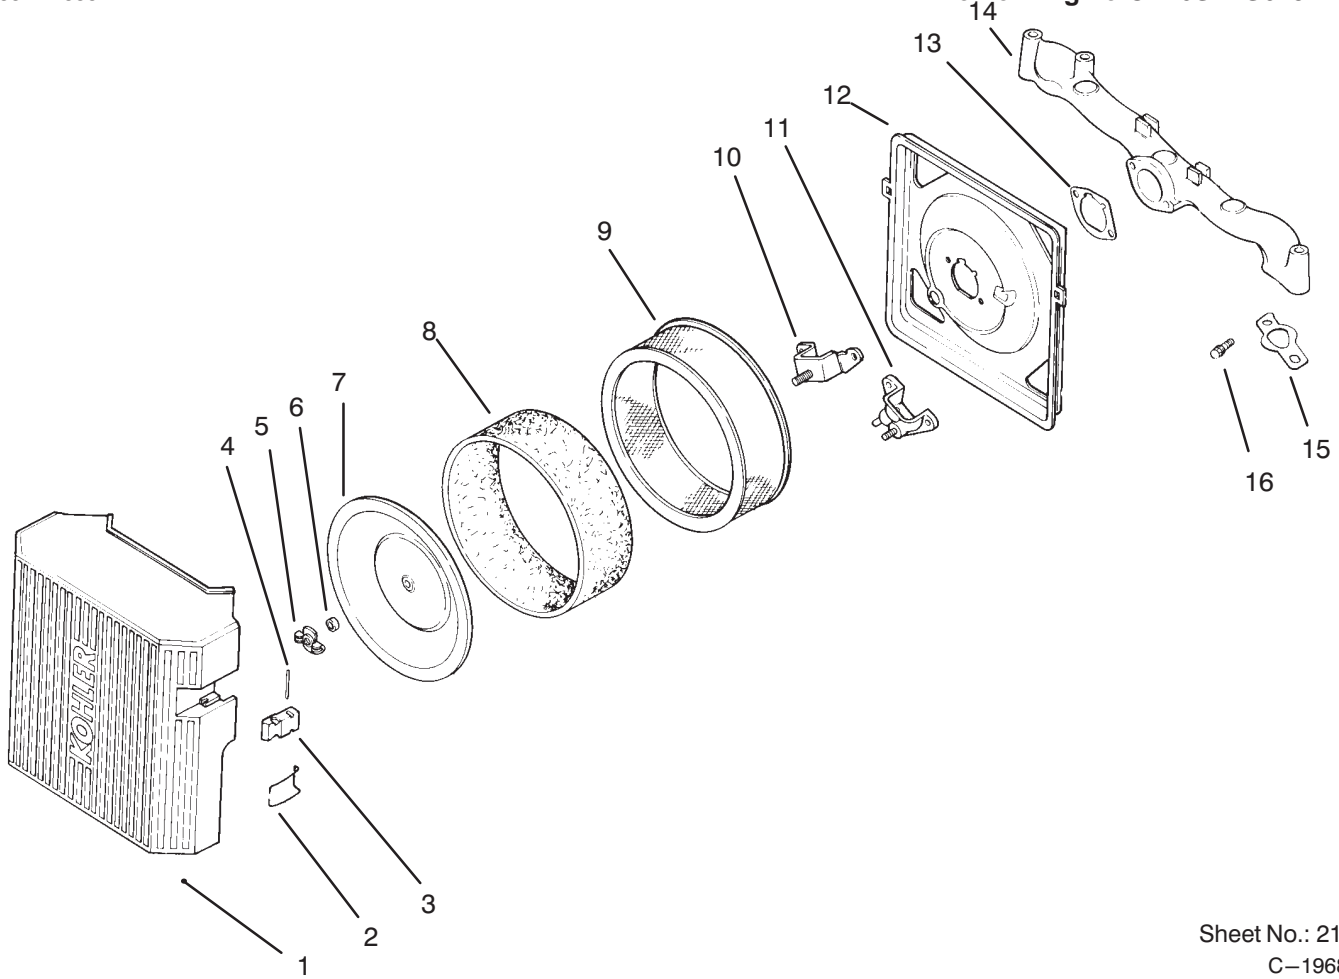

† Included in a service kit or in an assembly
* Not illustrated

Sheet No.: 209
C-1967

Engine Controls

Ref. No.	Part No.	Qty.	Description
1	Sm-0642025	1	Screw M6x1.0x25 (Only On: 72103)
2	24 090 11	1	Lever-Governor (Only On: 72103)
3	Sm-0641060	1	Nut M6x1.0 (Only On: 72103)
4	24 089 01	1	Spring-Linkage (Only On: 72103)
5	25 158 08	1	Bushing-Linkage (Only On: 72103)
6	24 079 04	1	Linkage-Throttle (Only On: 72103)
7	25 158 11	1	Bushing-Linkage (Only On: 72103)
8	24 126 13	1	Bracket-Control (Only On: 72103)
9	24 089 03	1	Spring-Choke Return (Only On: 72103)
10	M-0547050	1	Nut M5x0.8 (Only On: 72103)
11	Sm-0545016	1	Screw M5x0.8x16 (Only On: 72103)
12	M-0446030	1	Nut-Hex M4x0.7 (Only On: 72103)
13	Sm-0645016	4	Screw M6x1.0x16 (Only On: 72103)
14	12 237 01	2	Clamp-Cable (Only On: 72103)
15	Sm-0545016	2	Screw M5x0.8x16 (Only On: 72103)
16	24 090 07	1	Lever-Throttle Actuator (Only On: 72103)
17	24 468 01	3	Washer (Only On: 72103)
18	24 090 03	1	Lever-Throttle Control (Only On: 72103)
19	24 090 05	1	Lever-Choke (Only On: 72103)
20	24 079 05	1	Linkage-Choke (Only On: 72103)
21	M-0545020	1	Screw M5x0.8x20 (Only On: 72103)
22	41 468 03	1	Washer-Wave (Only On: 72103)
23	M-0401025	1	Screw M4x0.7x24 (Only On: 72103)
24	24 089 18	1	Spring-Governor (Only On: 72103)