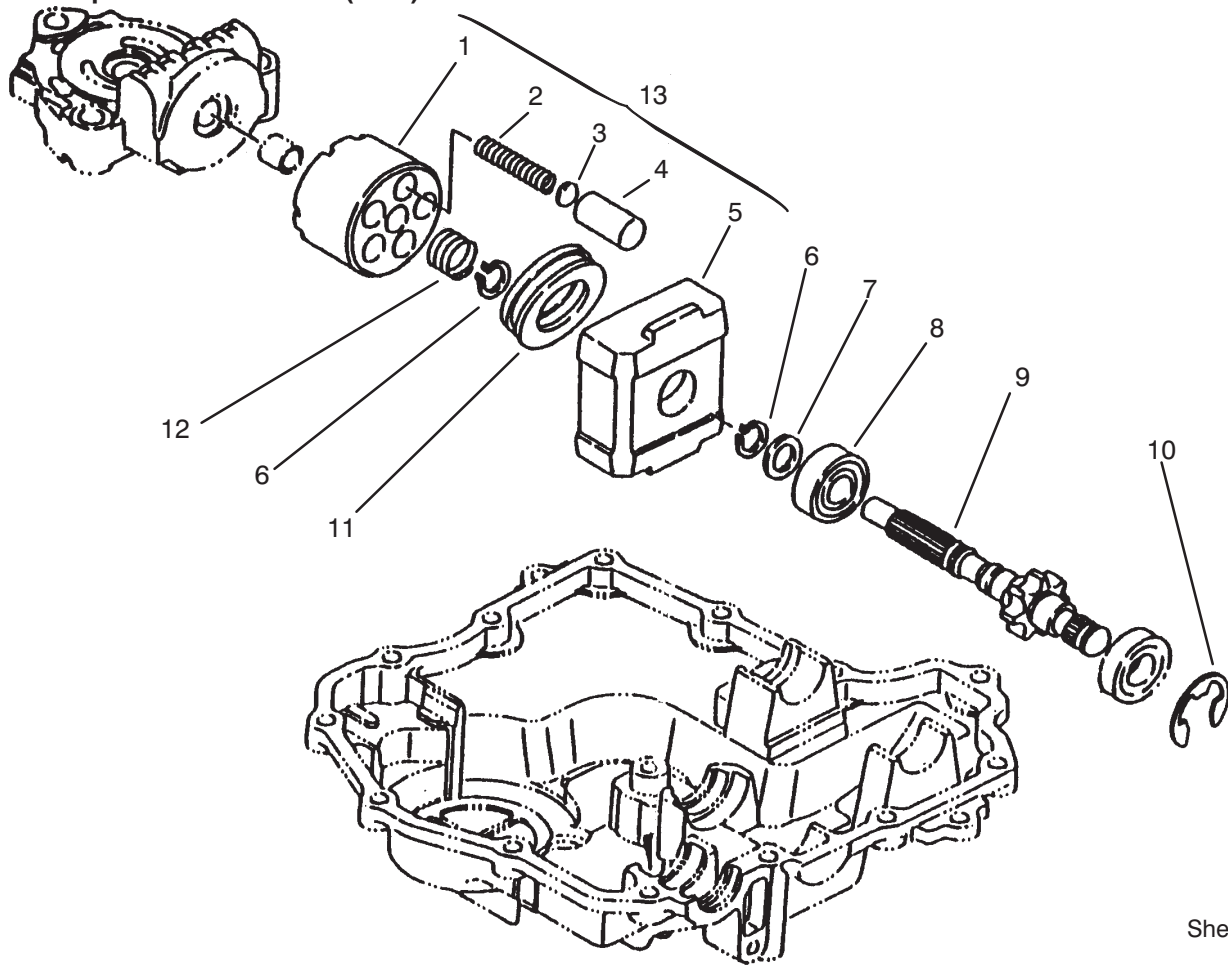

† Included in a service kit or in an assembly

Sheet No.: 404

c-1862

Motor Shaft

Ref. No.	Part No.	Qty.	Description
1		1	Block-Cylinder (Only On: 72043, 72063, 72103)
2		1	Spring (Only On: 72043, 72063, 72103)
3		5	Washer (Only On: 72043, 72063, 72103)
4		5	Piston (Only On: 72043, 72063, 72103)
5	93-0375	1	Housing (Only On: 72043, 72063, 72103)
6	93-0373	2	Ring-Snap (Only On: 72043, 72063, 72103)
7	93-0371	1	Washer (Only On: 72043, 72063, 72103)
8	93-0374	1	Bearing-Ball (Only On: 72043, 72063, 72103)
9	93-0386	1	Shaft-Motor (Only On: 72043, 72063, 72103)
10	93-0387	1	E Ring (Only On: 72043, 72063, 72103)
11	93-0376	1	Bearing-Thrust (Only On: 72043, 72063, 72103)
12		1	Spring (Only On: 72043, 72063, 72103)
13	93-0365	1	Cylinder ASM INCL 1-4 (Only On: 72043, 72063, 72103)