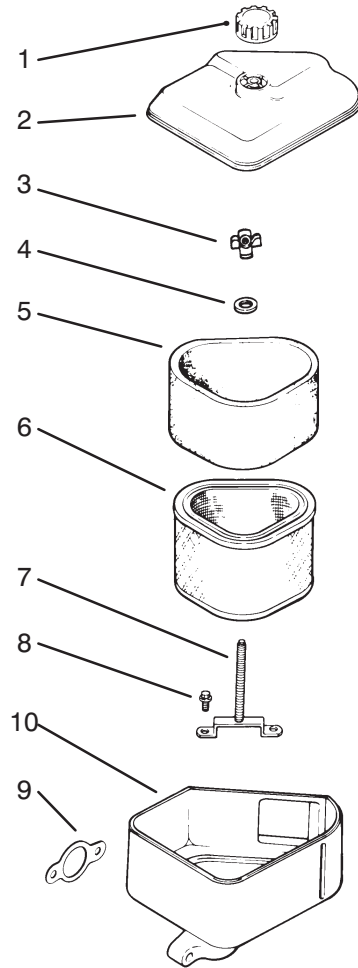

Sheet No.: 110
C-1957

Air Intake / Filtration

Ref. No.	Part No.	Qty.	Description
1	12 341 01	1	Knob—Air Cleaner Cover (Only On: 72042, 72043, 72062, 72063)
2	12 096 06	1	Cover—Air Cleaner (Only On: 72042, 72043, 72062, 72063)
3	12 100 01	1	Nut—Wing (Only On: 72042, 72043, 72062, 72063)
4	X-25-63	1	Washer—Flat (Only On: 72042, 72043, 72062, 72063)
5	12 083 05	1	Element—Air Cleaner (Only On: 72042, 72043, 72062, 72063)
6	12 083 08	1	Precleaner—Element (Only On: 72042, 72043, 72062, 72063)
7	12 072 03	1	Stud—Mounting Plate (Only On: 72042, 72043, 72062, 72063)
8	12 086 01	1	Screw—Mounting Plate (Only On: 72042, 72043, 72062, 72063)
9	12 041 02	1	Gasket—Air Cleaner (Only On: 72042, 72043, 72062, 72063)
10	12 094 01	1	Base—Air Cleaner (Only On: 72042, 72043, 72062, 72063)
*	12 113 04	1	Decal—Air Cleaner (Only On: 72042, 72043, 72062, 72063)

* Not illustrated