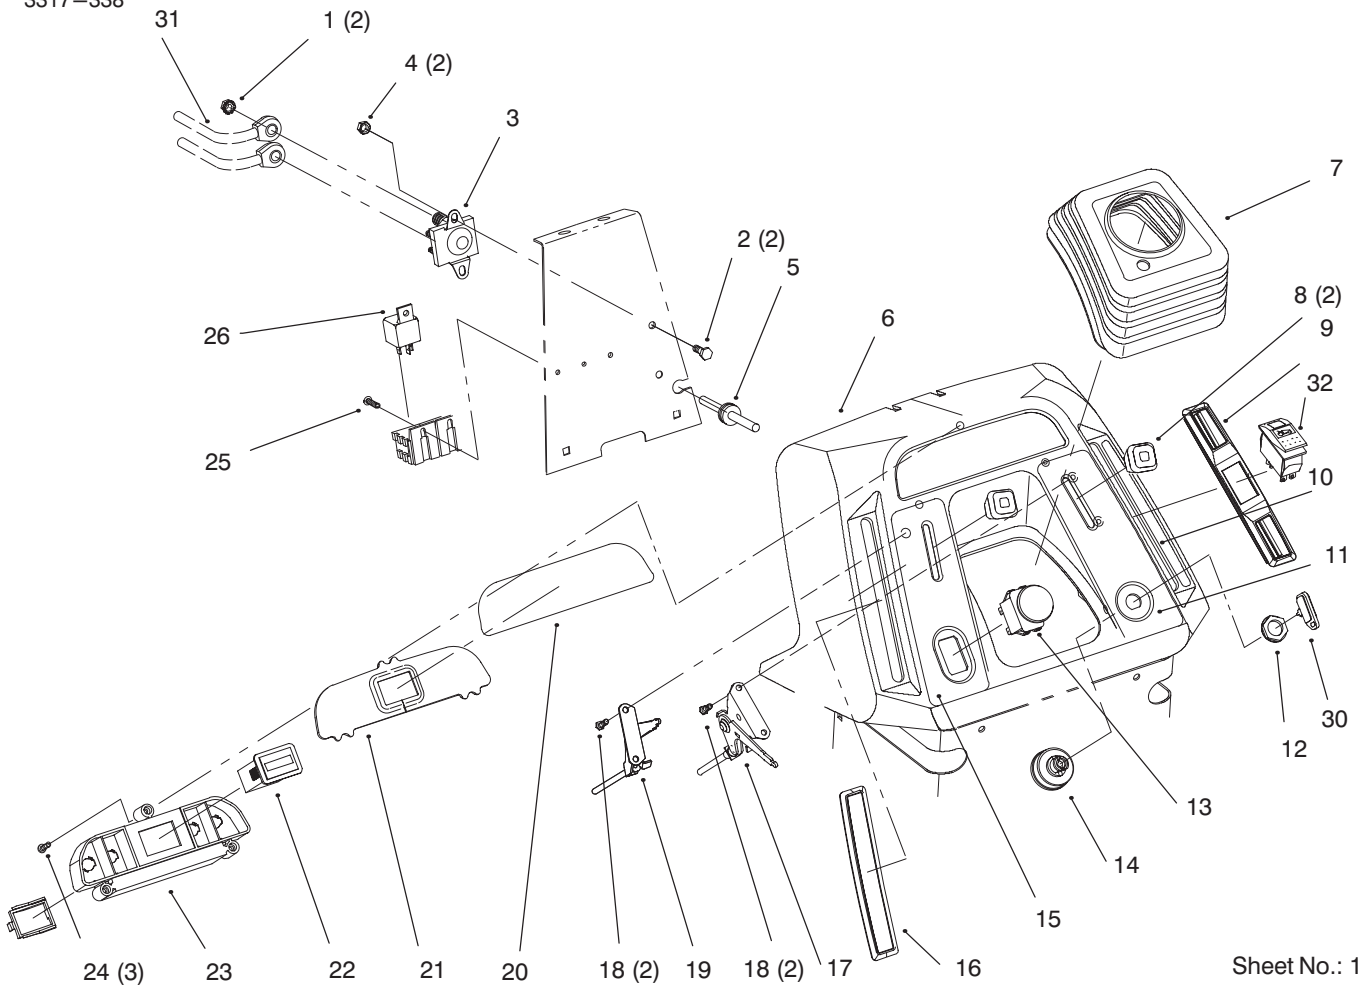

Dash

Ref. No.	Part No.	Qty.	Description
20	92-6975	1	Decal-Dash Lens (Only On: 72042, 72062, 72063)
21	92-6705	1	Lens-Dash
22	92-6715	1	Hourmeter
23	92-6709	1	Light-Indicator (Only On: 72043, 72103)
23	92-6732	1	Housing-Indicator Light (Only On: 72042, 72062, 72063)
24	32104-118	3	Screw-PH
25	32144-8	2	Screw-PPH (Only On: 72042, 72043, 72062, 72063)
25	32144-8	3	Screw-PPH (Only On: 72103)
26	116397	2	Relay (Only On: 72042, 72043, 72062, 72063)
26	116397	4	Relay (Only On: 72103)
30	62-7770	1	Key-Ignition
31	92-6989	1	Cable-Battery Red (Only On: 72042, 72043, 72062, 72063)
32	93-0527	1	Switch-Cruise (Only On: 72103)