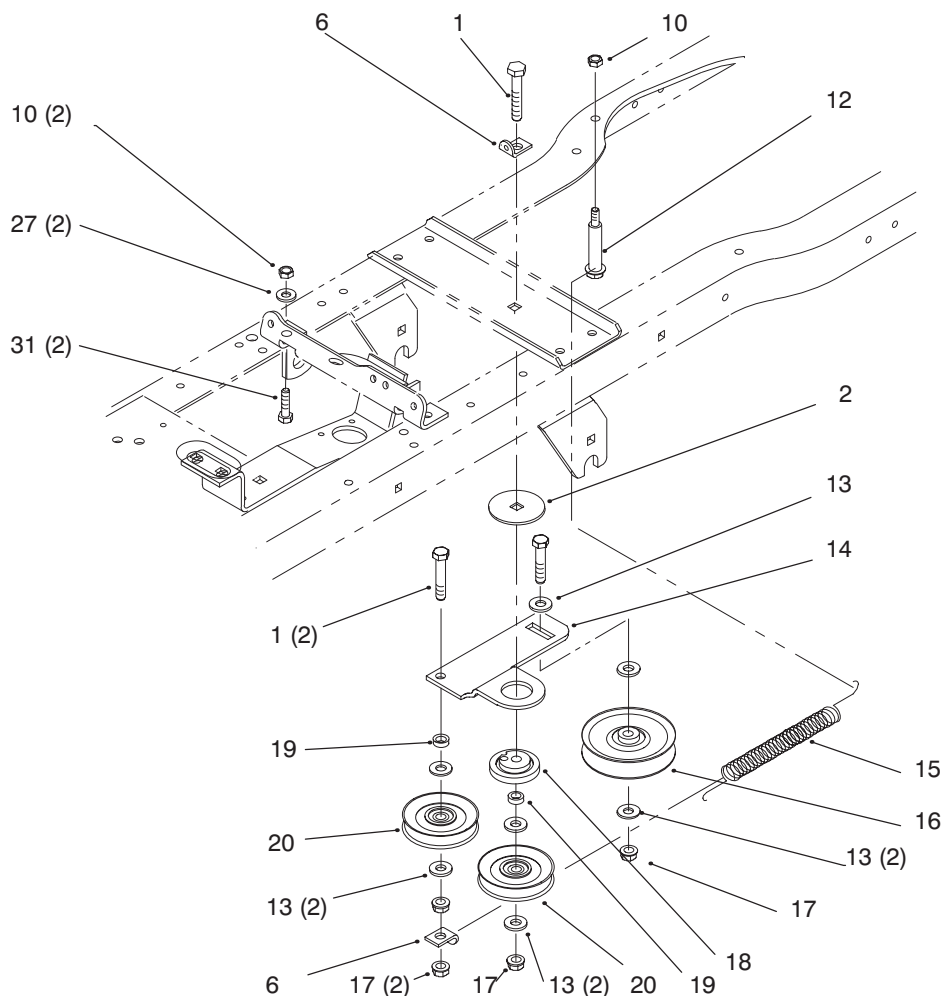

Sheet No.: 3

Hydro Drive Components

Ref. No.	Part No.	Qty.	Description
1	323-10	3	Screw-HH (Only On: 72043, 72063, 72103)
2	111419	1	Washer-Bearing (Only On: 72043, 72063, 72103)
6	2534	2	Clip-Spring (Only On: 72043, 72063, 72103)
10	3296-29	3	Nut-Lock (Only On: 72043, 72063, 72103)
12	88-4590	1	Bolt-Shoulder (Only On: 72043, 72063, 72103)
13	3256-24	7	Washer-Flat (Only On: 72043, 72063, 72103)
14	92-6900	1	Arm-Idler (Only On: 72043, 72063, 72103)
15	79-7530	1	Spring-Extension (Only On: 72043, 72063, 72103)
16	92-7101	1	Pulley-Flat (Only On: 72043, 72063, 72103)
17	3296-59	4	Nut-Lock (Only On: 72043, 72063, 72103)
18	111418	1	Bushing (Only On: 72043, 72063, 72103)
19	93-3658	2	Spacer (Only On: 72043, 72063, 72103)
20	92-7102	2	Pulley-Idler (Only On: 72043, 72063, 72103)
27	3256-23	2	Washer-Flat (Only On: 72043, 72063, 72103)
31	322-5	2	Screw-HH (Only On: 72043, 72063, 72103)