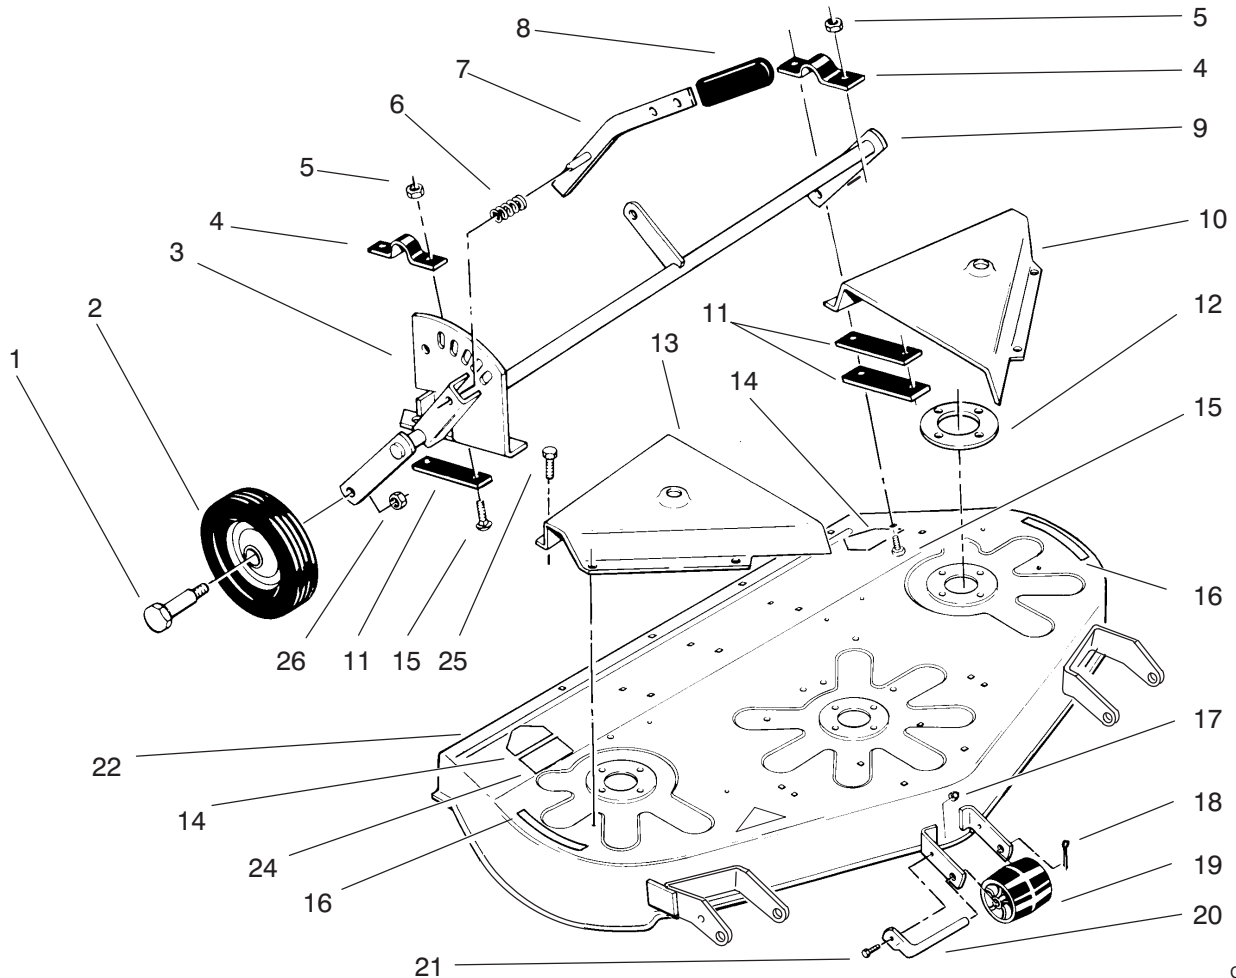

MODEL NO. 78350-5900001 & UP

PARTS
CATALOG

WHEEL HORSE®

42" Rear Discharge Mower

C-0884

DECK & COVER ASSEMBLY

Ref. No.	Part No.	Description	No. Used	Ref. No.	Part No.	Description	No. Used
1	5188	Bolt - Shoulder	2	14	43-8480	Decal - Danger	2
2	110506	Wheel	2	15	3231-25	Bolt - Carriage	4
3	106392	Quadrant	1	16	92-7110	Decal - Danger	2
4	110841	Clamp	2	17	3296-42	Nut - Lock	3
5	3296-39	Nut - Lock	4	18	3272-21	Pin - Cotter	3
6	101853	Spring	1	19	108798	Roller	3
7	115213	Lever	1	20	110847	Shaft - Roller	3
8	103712	Grip	1	21	321-4	Bolt	3
9	79-5360	Gauge - Wheel Support	1	22	92-7292	Deck - Mower (Incl. Ref.# 14 & 16)	1
10	106638	Cover - Belt L.H.	1	24	106748	Decal - Height of Cut	1
11	110840	Strap	3	25	926671	Bolt	8
12	106117	Plate - Spindle	3	26	32146-2	Nut - Lock	2
13	106409	Cover - Belt R.H.	1				

C-0885

DECK DRIVE BELT ATTACHMENT

Ref. No.	Part No.	Description	No. Used
1	102582	Cover – Belt	1
2	9150076	Nut – Lock	1
3	108834	Drive – Belt	1
4	105797	Ring – Retaining	2
5	101708	Trunnion	1
6	101842	Rod – Adjustment	1
7	3256-24	Washer	1
8	101728	Support – Idler, Front	1
9	92-8747	Decal – Attach	1

Ref. No.	Part No.	Description	No. Used
10	108571	Washer – Spring	1
11	933156	Pin – Spirol	1
12	101851	Knob – Adjustment	1
13	92-7103	Pulley – Idler	1
14	101734	Spacer – Inner	1
15	104975	Pulley – Idler, Flat	1
16	101757	Spacer – Outer	1
*	101657	Idler Assembly – Front (Incl. Ref. #1, 2, 4-8 & 10-16)	1

*Not Illustrated

C-0886

SUSPENSION ASSEMBLY

Ref. No.	Part No.	Description	No. Used
1	107512	Bracket – Right Rear	1
2	3296-39	Nut – Lock	8
3	3272-6	Pin – Cotter	1
4	6739	Stud – Lift	1
5	3296-39	Nut – Lock	1
6	933504	Pin – Cotter	1
7	101828	Rod – Leveler	1
8	102809	Nut	4
9	107511	Bracket – Left Rear	1
10	111044	Spacer	4
11	3296-29	Nut – Lock	4
12	3256-3	Washer	4
13	102322	Bumper – Rubber	2