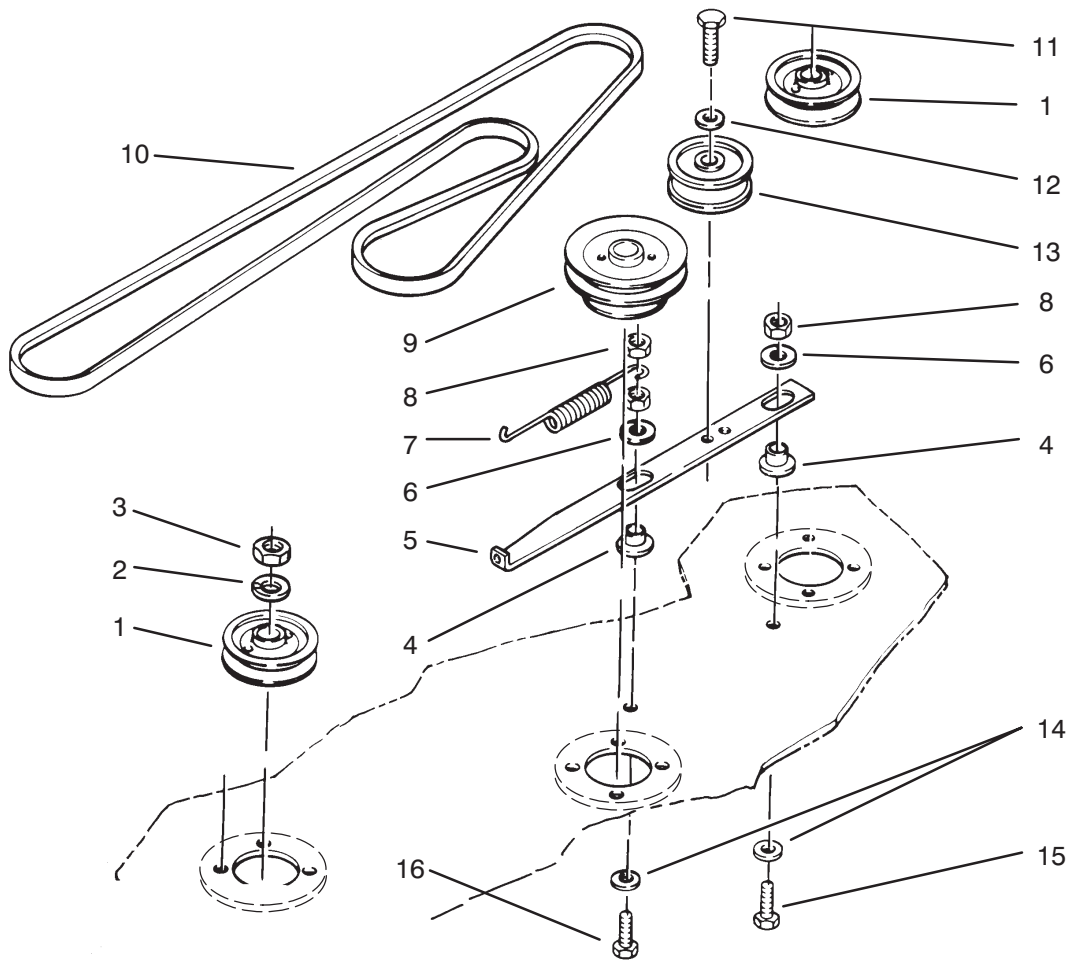

C-0888

DECK BELT & PULLEYS

Ref. No.	Part No.	Description	No. Used
1	109967	Pulley – Outer	2
2	3253-8	Washer – lock	3
3	3220-6	Nut – Jam	3
4	107674	Bushing –Spacer	2
5	106120	Bar – Idler Support	1
6	107675	Washer – Special	2
7	100071	Spring	1
8	3296-39	Nut – Lock	3

Ref. No.	Part No.	Description	No. Used
9	110148	Pulley – Center	1
10	106125	"V" Belt	1
11	323-7	Bolt	1
12	3253-21	Washer –Lock	1
13	92-7101	Pulley – Idler, Flat	1
14	2844	Washer – Special	2
15	323-7	Bolt	1
16	323-9	Bolt	1