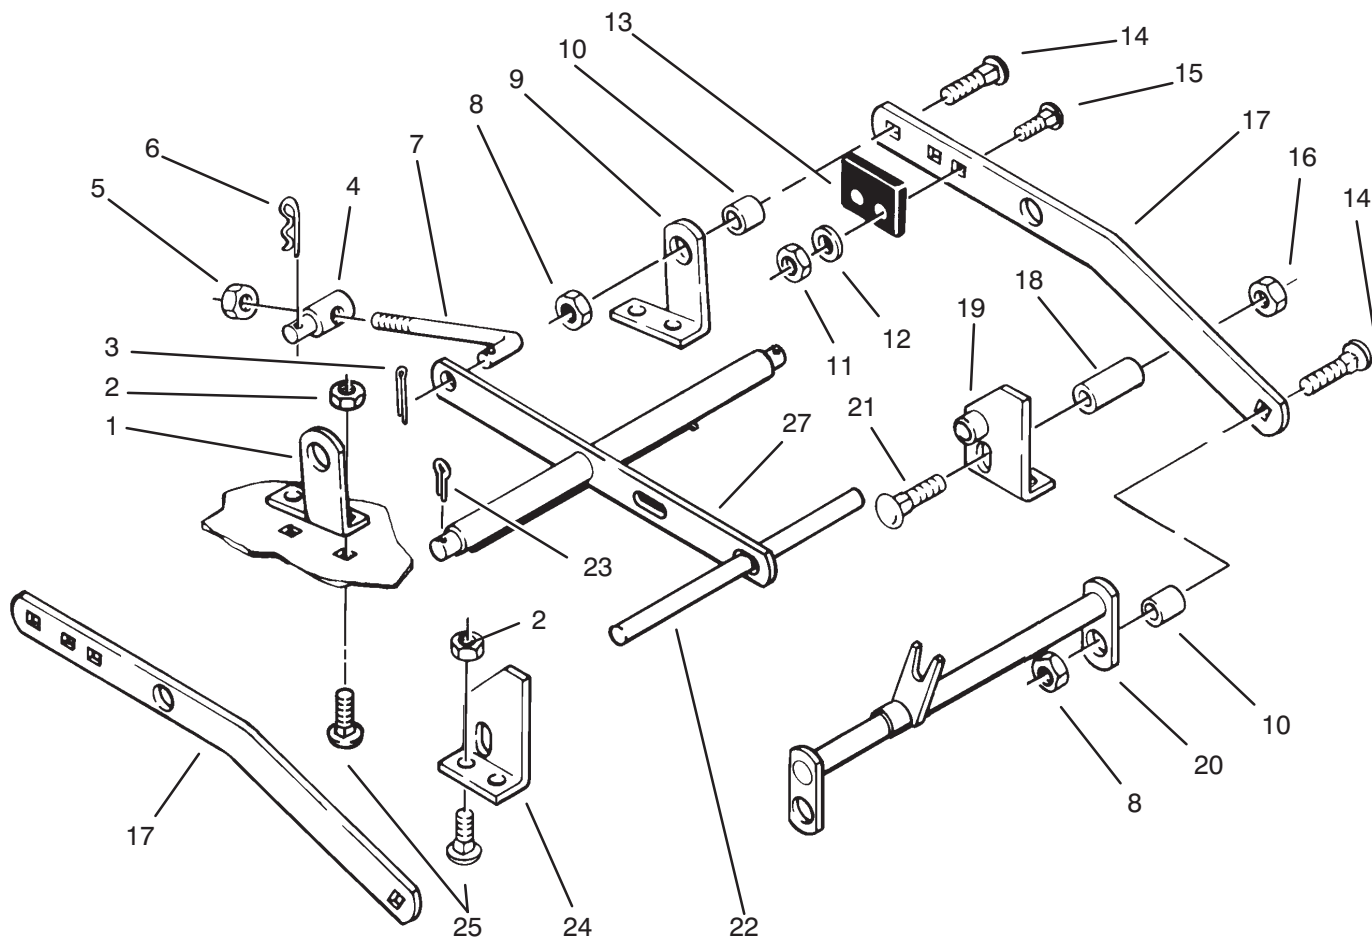

C-0886

SUSPENSION ASSEMBLY

Ref. No.	Part No.	Description	No. Used
1	107512	Bracket – Right Rear	1
2	3296-39	Nut – Lock	8
3	3272-6	Pin – Cotter	1
4	6739	Stud – Lift	1
5	3296-39	Nut – Lock	1
6	933504	Pin – Cotter	1
7	101828	Rod – Leveler	1
8	102809	Nut	4
9	107511	Bracket – Left Rear	1
10	111044	Spacer	4
11	3296-29	Nut – Lock	4
12	3256-3	Washer	4
13	102322	Bumper – Rubber	2

Ref. No.	Part No.	Description	No. Used
14	3231-25	Bolt – Carriage	4
15	3230-3	Bolt – Carriage	4
16	3296-48	Nut	2
17	101777	Bar – Draft	2
18	979360	Spacer – Transport Stop	2
19	102567	Bracket – Left Front	1
20	101758	Hitch	1
21	3232-3	Bolt – Carriage	2
22	102570	Shaft – Front	1
23	3272-12	Pin – Cotter	2
24	102566	Bracket – Right Front	1
25	3231-2	Bolt – Carriage	8
27	110268	Leveler	1