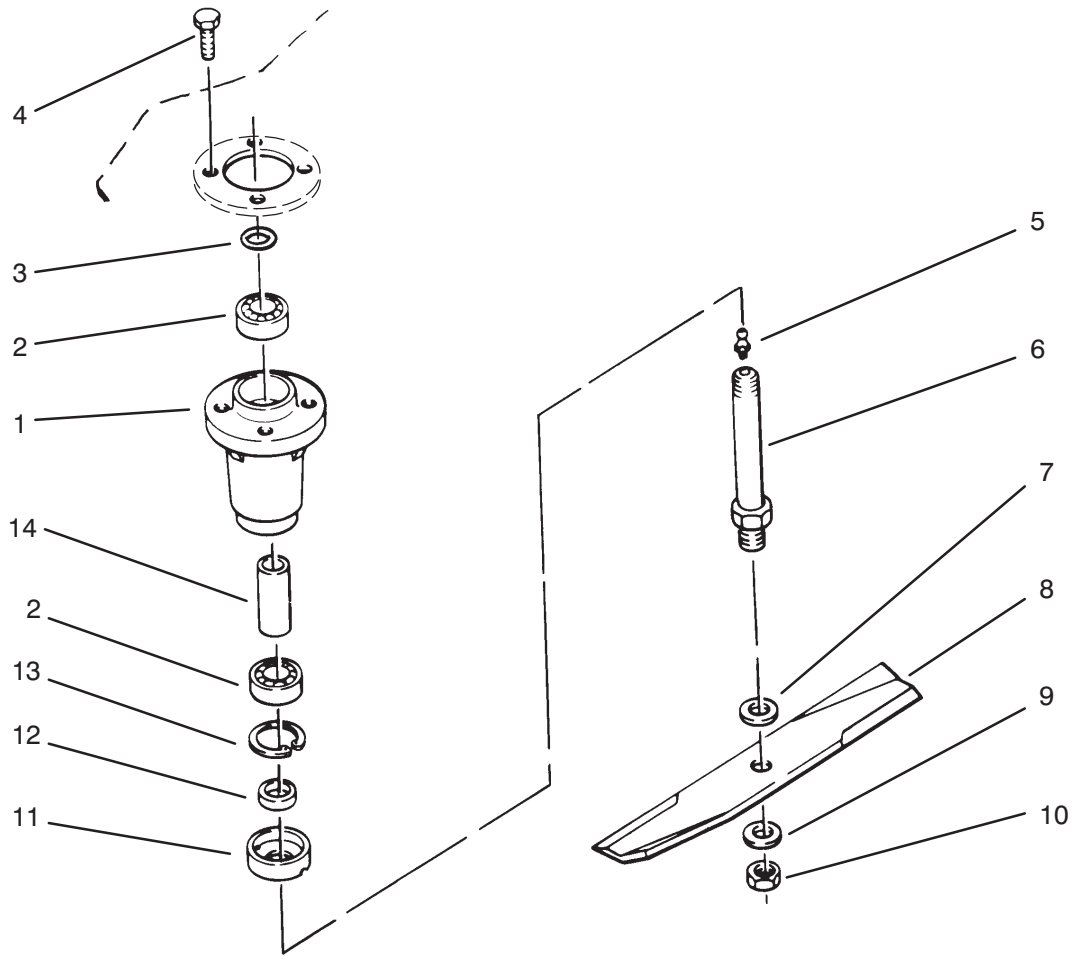

Ref. No.	Part No.	Description	No. Used
10	108571	Washer – Spring	1
11	933156	Pin – Spirol	1
12	101851	Knob – Adjustment	1
13	92-7103	Pulley – Idler	1
14	101734	Spacer – Inner	1
15	104975	Pulley – Idler, Flat	1
16	101757	Spacer – Outer	1
*	101657	Idler Assembly – Front (Incl. Ref. #1, 2, 4-8 & 10-16)	1

*Not Illustrated

C-0886

SUSPENSION ASSEMBLY

Ref. No.	Part No.	Description	No. Used
1	107512	Bracket – Right Rear	1
2	3296-39	Nut – Lock	8
3	3272-6	Pin – Cotter	1
4	6739	Stud – Lift	1
5	3296-39	Nut – Lock	1
6	933504	Pin – Cotter	1
7	101828	Rod – Leveler	1
8	102809	Nut	4
9	107511	Bracket – Left Rear	1
10	111044	Spacer	4
11	3296-29	Nut – Lock	4
12	3256-3	Washer	4
13	102322	Bumper – Rubber	2

Ref. No.	Part No.	Description	No. Used
14	3231-25	Bolt – Carriage	4
15	3230-3	Bolt – Carriage	4
16	3296-48	Nut	2
17	101777	Bar – Draft	2
18	979360	Spacer – Transport Stop	2
19	102567	Bracket – Left Front	1
20	101758	Hitch	1
21	3232-3	Bolt – Carriage	2
22	102570	Shaft – Front	1
23	3272-12	Pin – Cotter	2
24	102566	Bracket – Right Front	1
25	3231-2	Bolt – Carriage	8
27	110268	Leveler	1

C-0887

SPINDLE & BLADE ASSEMBLY

Ref. No.	Part No.	Description	No. Used
1	114568	Housing – Spindle	3
2	109966	Bearing – Ball	6
3	971015	"O"Ring	3
4	9080326	Bolt	12
5	302-5	Fitting – Grease	3
6	112674	Shaft – Spindle	3
7	920257	Washer – Special	3
8	106635	Blade (Set of 3)	1
9	3256-28	Washer	3