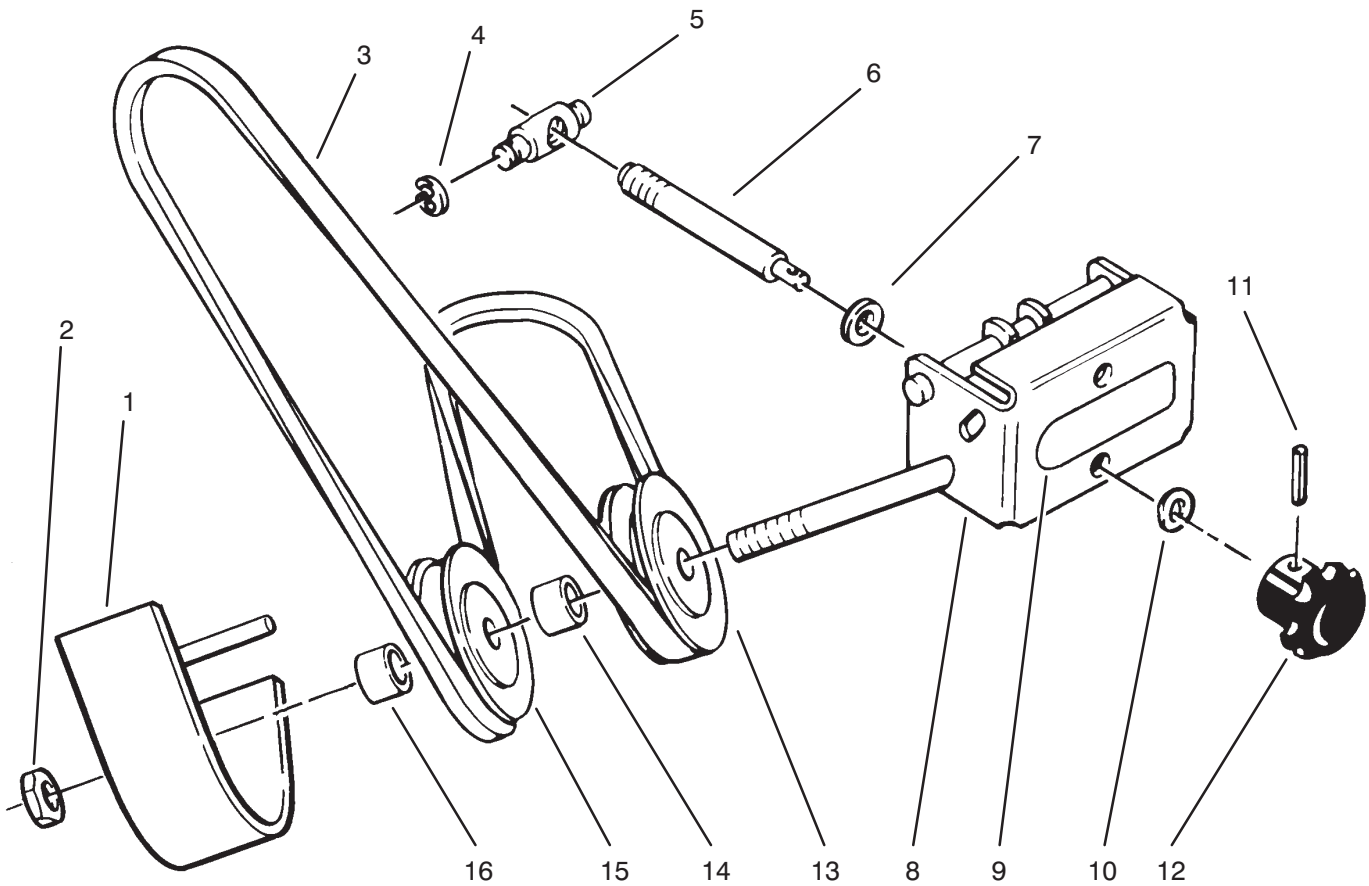

MODEL NO. 78350-5900001 & UP

PARTS
CATALOG

WHEEL HORSE®

42" Rear Discharge Mower

C-0884

DECK & COVER ASSEMBLY

Ref. No.	Part No.	Description	No. Used	Ref. No.	Part No.	Description	No. Used
1	5188	Bolt - Shoulder	2	14	43-8480	Decal - Danger	2
2	110506	Wheel	2	15	3231-25	Bolt - Carriage	4
3	106392	Quadrant	1	16	92-7110	Decal - Danger	2
4	110841	Clamp	2	17	3296-42	Nut - Lock	3
5	3296-39	Nut - Lock	4	18	3272-21	Pin - Cotter	3
6	101853	Spring	1	19	108798	Roller	3
7	115213	Lever	1	20	110847	Shaft - Roller	3
8	103712	Grip	1	21	321-4	Bolt	3
9	79-5360	Gauge - Wheel Support	1	22	92-7292	Deck - Mower (Incl. Ref.# 14 & 16)	1
10	106638	Cover - Belt L.H.	1	24	106748	Decal - Height of Cut	1
11	110840	Strap	3	25	926671	Bolt	8
12	106117	Plate - Spindle	3	26	32146-2	Nut - Lock	2
13	106409	Cover - Belt R.H.	1				

C-0885

DECK DRIVE BELT ATTACHMENT

Ref. No.	Part No.	Description	No. Used
1	102582	Cover – Belt	1
2	9150076	Nut – Lock	1
3	108834	Drive – Belt	1
4	105797	Ring – Retaining	2
5	101708	Trunnion	1
6	101842	Rod – Adjustment	1
7	3256-24	Washer	1
8	101728	Support – Idler, Front	1
9	92-8747	Decal – Attach	1

Ref. No.	Part No.	Description	No. Used
10	108571	Washer – Spring	1
11	933156	Pin – Spirol	1
12	101851	Knob – Adjustment	1
13	92-7103	Pulley – Idler	1
14	101734	Spacer – Inner	1
15	104975	Pulley – Idler, Flat	1
16	101757	Spacer – Outer	1
*	101657	Idler Assembly – Front (Incl. Ref. #1, 2, 4-8 & 10-16)	1

*Not Illustrated

C-0886

SUSPENSION ASSEMBLY

Ref. No.	Part No.	Description	No. Used
1	107512	Bracket – Right Rear	1
2	3296-39	Nut – Lock	8
3	3272-6	Pin – Cotter	1
4	6739	Stud – Lift	1
5	3296-39	Nut – Lock	1
6	933504	Pin – Cotter	1
7	101828	Rod – Leveler	1
8	102809	Nut	4
9	107511	Bracket – Left Rear	1
10	111044	Spacer	4
11	3296-29	Nut – Lock	4
12	3256-3	Washer	4
13	102322	Bumper – Rubber	2