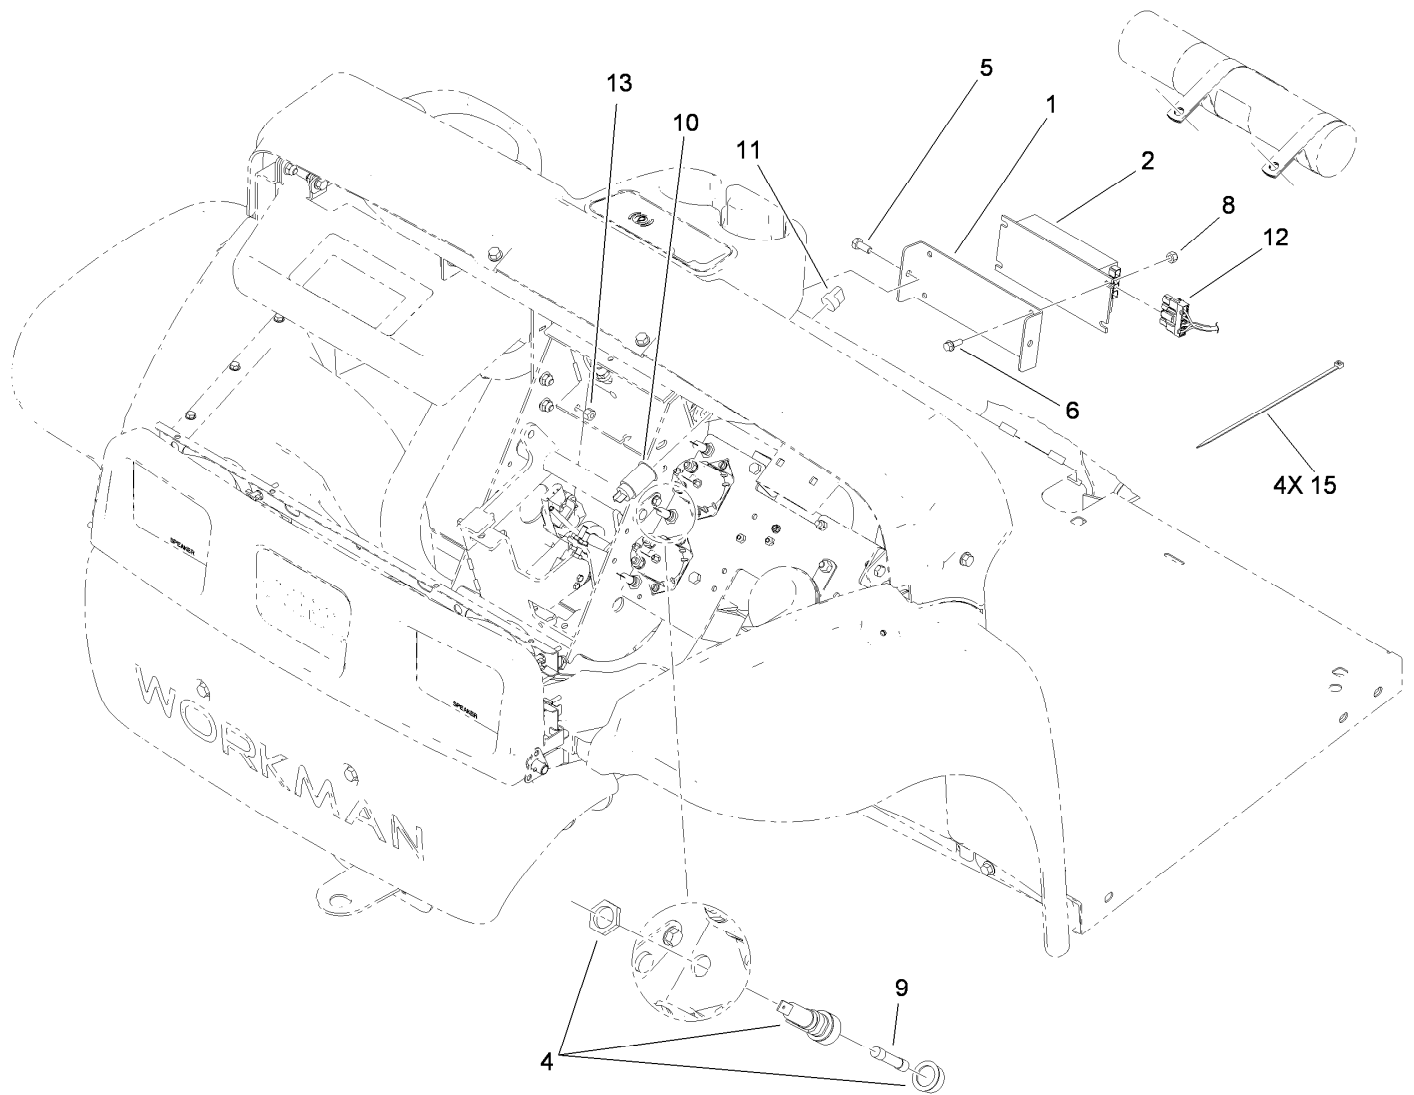

Count on it.

Parts Catalog

12V Power Plug Adapter Kit

Workman® MDE Utility Vehicle

Model No. 07318—Serial No. 31000001 and Up

12 Volt Power Plug Adapter Kit Assembly

Ref.	Part Number	Qty.	Description
1	112-2957-03	1	Plate-Mount, Converter
2	107-0686	1	Converter
4	218-489	1	Holder-Fuse
5	322-3	2	Screw-HH
6	3234-4	4	Screw-HHF
8	3296-42	4	Nut-Lock, NI
9	218-469	1	Fuse-15 Amp
10	99-7411	1	Point-Power
11	99-7416	1	Cap
12	117-4702	1	Harness-Wire
13	3296-29	2	Nut-Lock, NI
15	3290-378	4	Tie-Cable