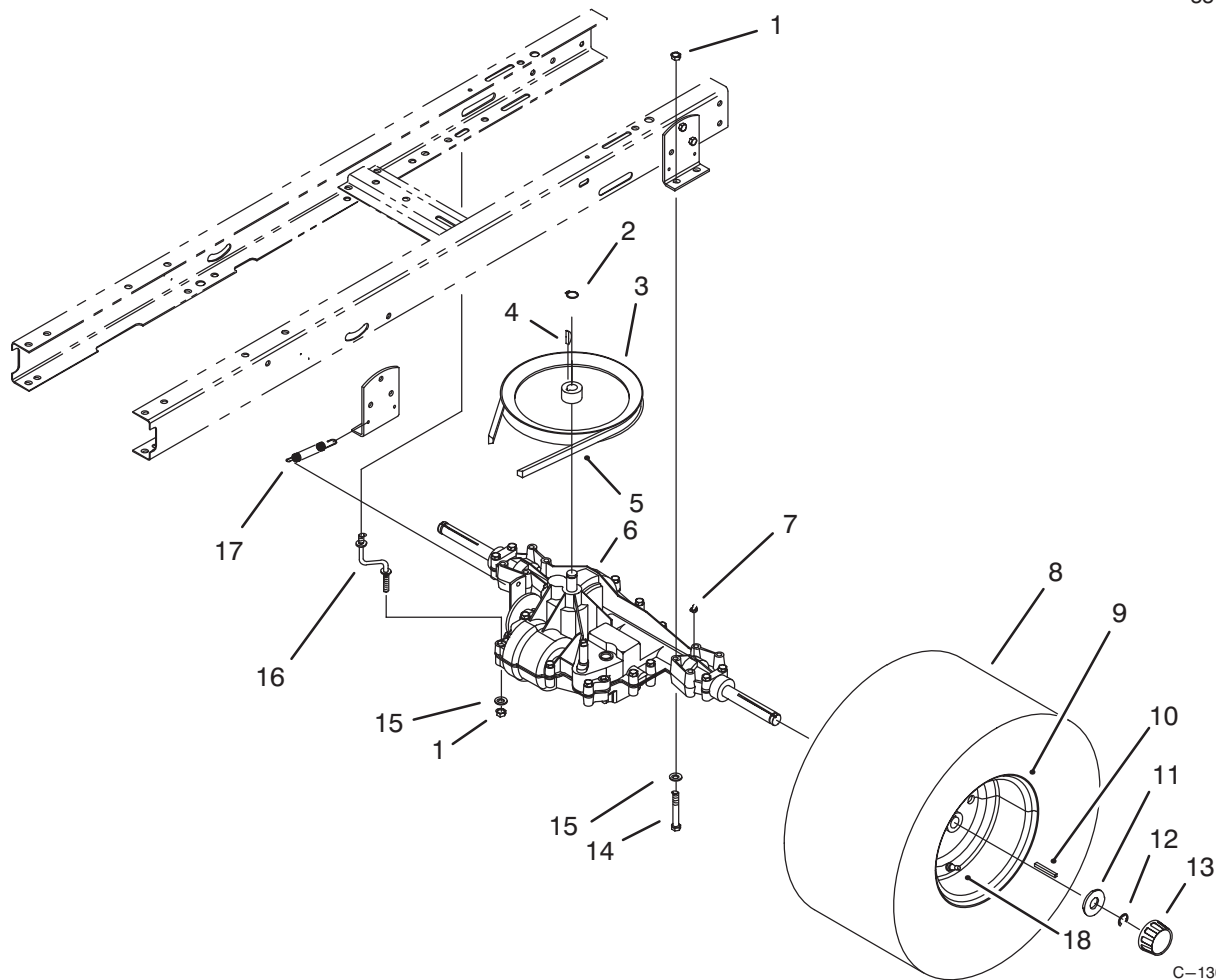

C-1305

TRANSAXLE ASSEMBLY

Ref. No.	Part No.	Description	No. Used
1	3296-29	Nut - Lock	8
2	32120-64	Ring - Snap	1
3	88-4840	Pulley - Transmission	1
4	3257-23	Key - Woodruff	1
5	88-6270	V-Belt - Traction	1
6	88-6450	Transaxle	1
7	302-11	Fitting - Grease	2
8	88-4080	Tire	2
9	88-4380	Rim	2
10	7-0036	Key - Square	2
11	28-2480	Washer	2

Ref. No.	Part No.	Description	No. Used
12	32151-48	E-Ring	2
13	61-9780	Cap - Hub	2
14	322-12	Screw - Hex Hd. Cap	4
15	3256-23	Washer - Flat	8
16	88-5350	Strap - Torque	2
17	26-6700	Spring - Brake Return	1
18	232-27	Valve Stem w/Cap	2
*	231-91	Tube - Inner (Optional)	2
*	88-4290	Wheel & Tire Assembly (Incl. Ref. #8 & 9)	2

*Not Illustrated