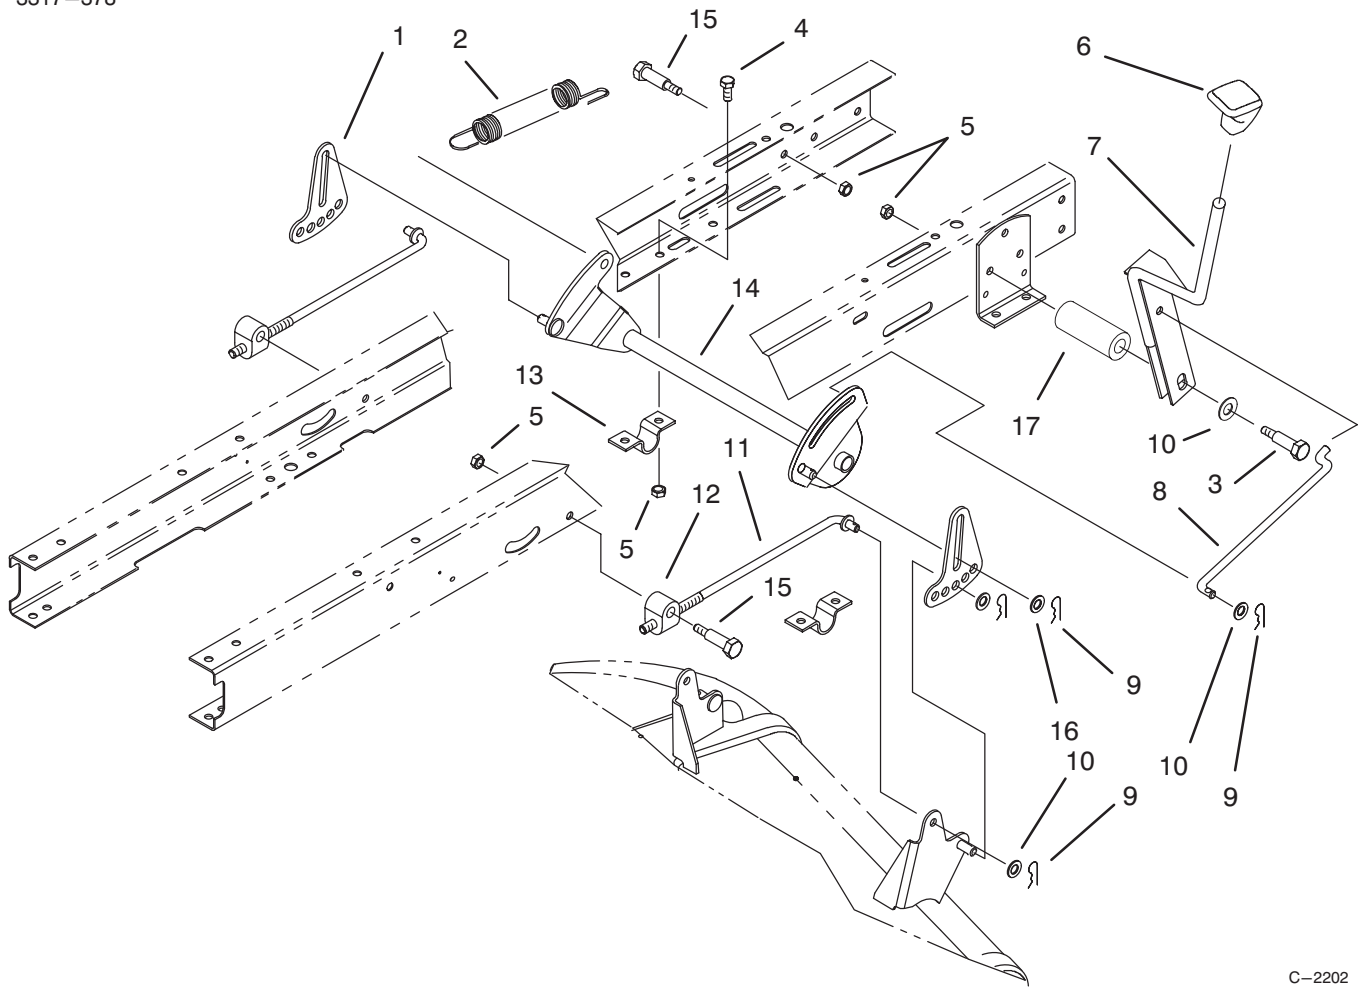

C-2202

HEIGHT OF CUT ASSEMBLY

Ref. No.	Part No.	Description	No. Used
1	88-5570	Link - Adjusting H.O.C.	2
2	88-6460	Spring - Extension	1
3	322-9	Bolt - Shoulder	1
4	322-3	Screw - Hex Hd. Cap	4
5	3296-29	Nut - Lock	8
6	62-1292	Knob - Shift	1
7	93-3822	Lever - H.O.C.	1
8	88-5900	Link - H.O.C.	1
9	3290-307	Pin - Hair Cotter	7
10	3256-24	Washer - Flat	4

Ref. No.	Part No.	Description	No. Used
11	88-5450	Rod - Hanger Rear	2
12	88-4230	Trunnion - H.O.C. Rear	2
13	88-4730	Clamp - H.O.C. Pivot	2
14	88-5110	Pivot - H.O.C.	1
15	7-0030	Bolt - Shoulder	3
16	80-6990	Washer - Hardened	4
17	65-7210	Spacer	1
Intpkft