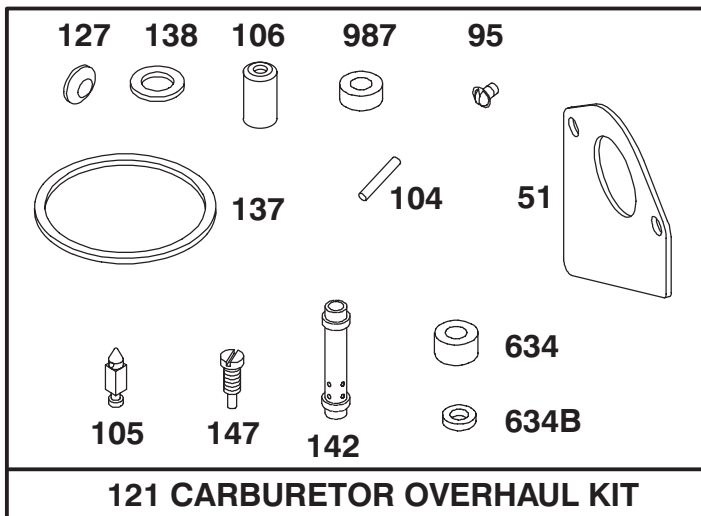

Assemblies include all parts shown in frames.

ENGINE BRIGGS & STRATTON MODEL 283707-0156-01

Ref. No.	Part No.	Description	No. Used
★3	391086	Seal—Oil	1
★7	271866	Gasket—Cylinder Head	1
★9	27803	Gasket—Valve Cover	1
★12	271916	Gasket—Crankcase Cover (1/64" Thick)	1
★	271997	Gasket—Crankcase Cover (.005" Thick)	1
★	271996	Gasket—Crankcase Cover (.009" Thick)	1
★20	291675	Seal—Oil	1
◆★51	272465	Gasket—Carburetor (Carb. to Elbow)	1
★52	272554	Gasket—Carburetor (Elbow to Cylinder)	1
●95	94098	Screw—Throttle	1
●104	231789	Pin—Float Hinge	1
●105	231855	Valve Assy.—Inlet Needle	1
●106	231854	Inlet Valve Seat	1

Ref. No.	Part No.	Description	No. Used
121	495799	Carburetor Overhaul Kit	1
●127		Plug—Welch (Sold in Kit Only).	1
◆★137	281165	Gasket—Float Bowl	1
◆★138	281164	Washer—Float Bowl Screw	1
●142	494537	Nozzle—Carburetor	1
●147	231794	Pilot—Jet	1
358	494241	Gasket Set	1
★524	68838	Seal—Filler Tube	1
★537	281106	O-Ring—Air Cleaner	1
●634	281168	Seal—Choke Shaft	1
★634A	491323	Seal—Governor	1
★634B	281167	Washer—Throttle Shaft	1
★842	270920	Seal—Oil Filler Cap	1
977	494358	Carburetor Gasket Set	1
●987	281166	Seal—Throttle Shaft	1

★ Included in Gasket Set—Part No. 494241.
● Included in Carburetor Overhaul Kit—Part No. 495799.

◆ Included in Carburetor Gasket Set—Part No. 494385.