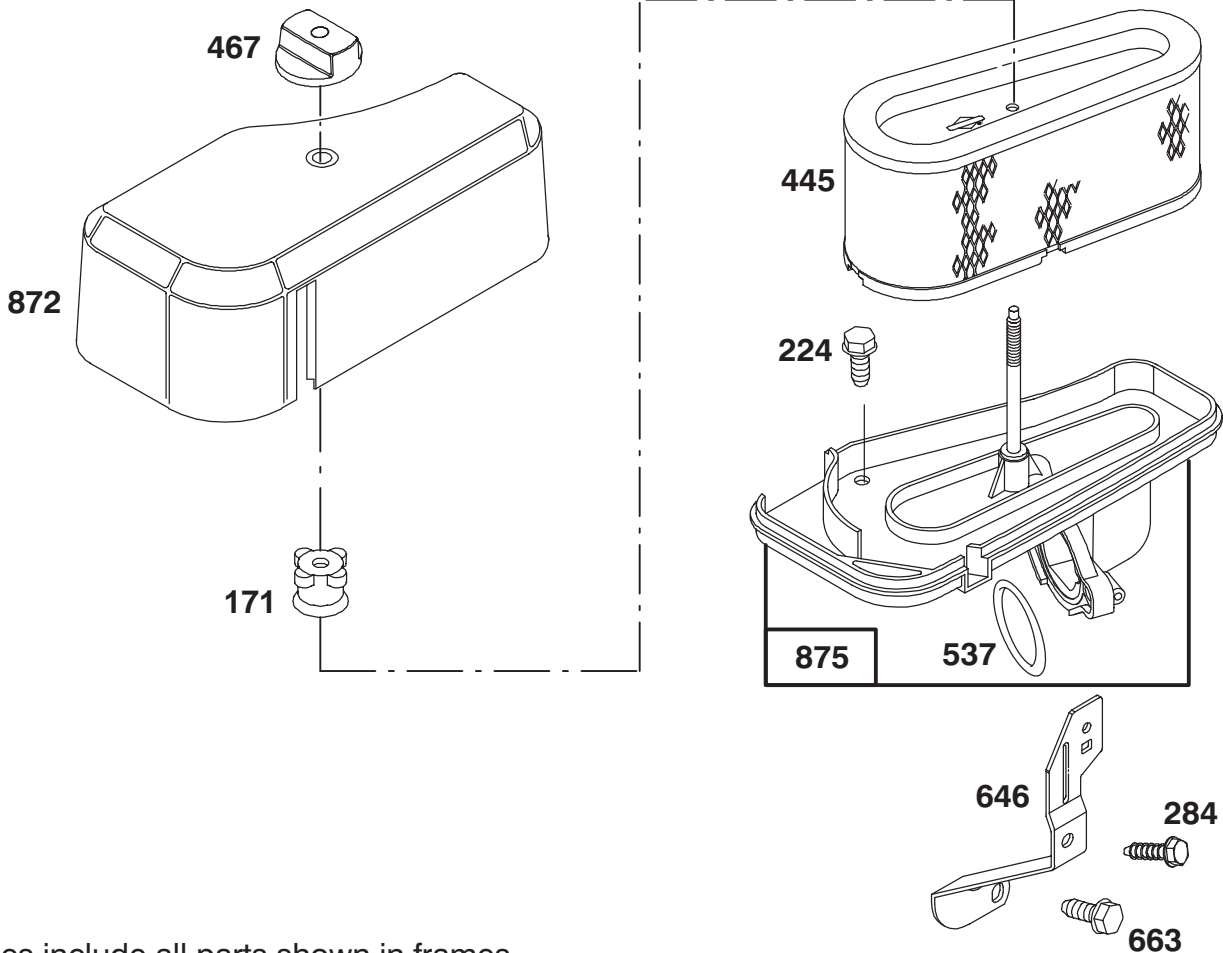

Assemblies include all parts shown in frames.

ENGINE BRIGGS & STRATTON MODEL 282707-0119-01

Ref. No.	Part No.	Description	No. Used
171	281051	Nut—Air Cleaner Mtg.	1
224	94729	Screw—Air Cleaner Sem	1
284	94704	Screw Hex. Head	1
445	493909	Cartridge—Air Cleaner	1
467	493903	Knob—Air Cleaner	1

Ref. No.	Part No.	Description	No. Used
★537	281106	O-Ring—Air Cleaner	1
646	224546	Brace—Air Cleaner	1
663	94620	Screw—Hex. Hd.	1
872	281104	Cover—Air Cleaner	1
875	494237	Body—Air Cleaner	1

★ Included in Gasket Set—Part No. 494241.