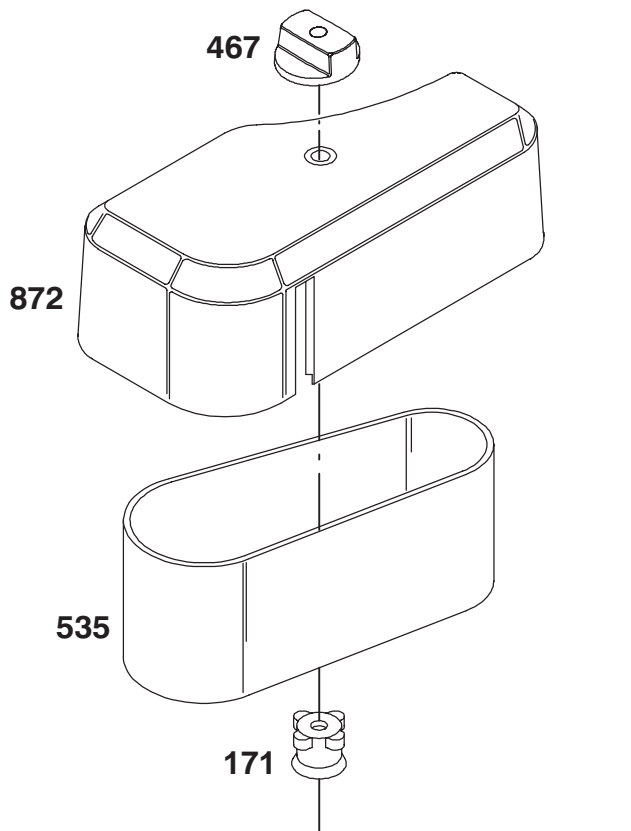

Assemblies include all parts shown in frames.

ENGINE BRIGGS & STRATTON MODEL 283707-0156-01

Ref. No.	Part No.	Description	No. Used
171	281051	Nut—Air Cleaner Mtg.	1
224	94513	Screw—Air Cleaner Sem	1
284	94326	Screw Hex. Head	1
445	493909	Cartridge—Air Cleaner	1
467	493903	Knob—Air Cleaner	1
535	272403	Element—Air Cleaner	1

Ref. No.	Part No.	Description	No. Used
★537	281106	O-Ring—Air Cleaner	1
646	224546	Brace—Air Cleaner	1
663	94620	Screw—Hex. Hd.	1
872	281104	Cover—Air Cleaner	1
875	494237	Body—Air Cleaner	1

★ Included in Gasket Set—Part No. 494241.