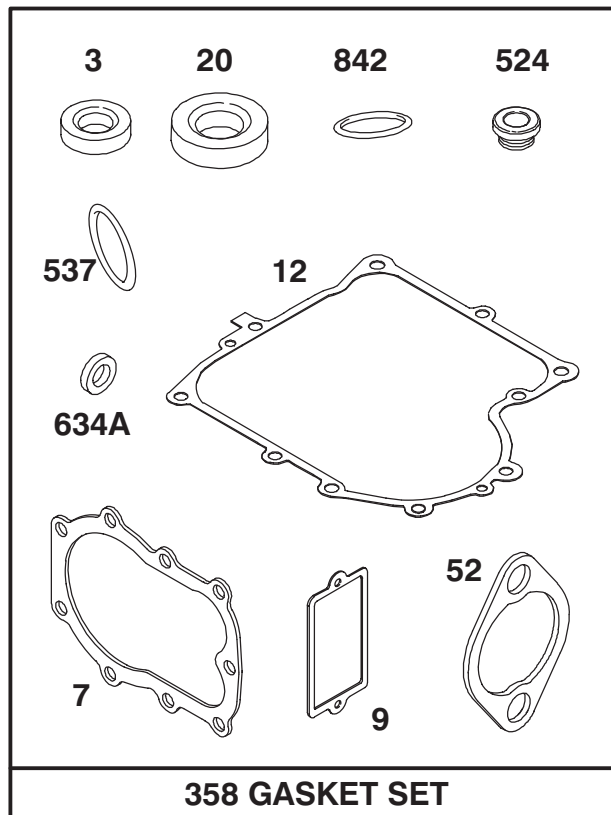

358 GASKET SET

Assemblies include all parts shown in frames.

ENGINE BRIGGS & STRATTON MODEL 283707-0156-01

Ref. No.	Part No.	Description	No. Used
★3	391086	Seal—Oil	1
★7	271866	Gasket—Cylinder Head	1
★9	27803	Gasket—Valve Cover	1
★12	271916	Gasket—Crankcase Cover (1/64" Thick)	1
★	271997	Gasket—Crankcase Cover (.005" Thick)	1
★	271996	Gasket—Crankcase Cover (.009" Thick)	1
★20	291675	Seal—Oil	1
◆★51	272465	Gasket—Carburetor (Carb. to Elbow)	1
★52	272554	Gasket—Carburetor (Elbow to Cylinder)	1
●95	94098	Screw—Throttle	1
●104	231789	Pin—Float Hinge	1
●105	231855	Valve Assy.—Inlet Needle	1
●106	231854	Inlet Valve Seat	1

Ref. No.	Part No.	Description	No. Used
121	495799	Carburetor Overhaul Kit	1
●127		Plug—Welch (Sold in Kit Only).	1
◆★137	281165	Gasket—Float Bowl	1
◆★138	281164	Washer—Float Bowl Screw	1
●142	494537	Nozzle—Carburetor	1
●147	231794	Pilot—Jet	1
358	494241	Gasket Set	1
★524	68838	Seal—Filler Tube	1
★537	281106	O-Ring—Air Cleaner	1
●634	281168	Seal—Choke Shaft	1
★634A	491323	Seal—Governor	1
★634B	281167	Washer—Throttle Shaft	1
★842	270920	Seal—Oil Filler Cap	1
977	494358	Carburetor Gasket Set	1
●987	281166	Seal—Throttle Shaft	1

★ Included in Gasket Set—Part No. 494241.
● Included in Carburetor Overhaul Kit—Part No. 495799.

◆ Included in Carburetor Gasket Set—Part No. 494385.