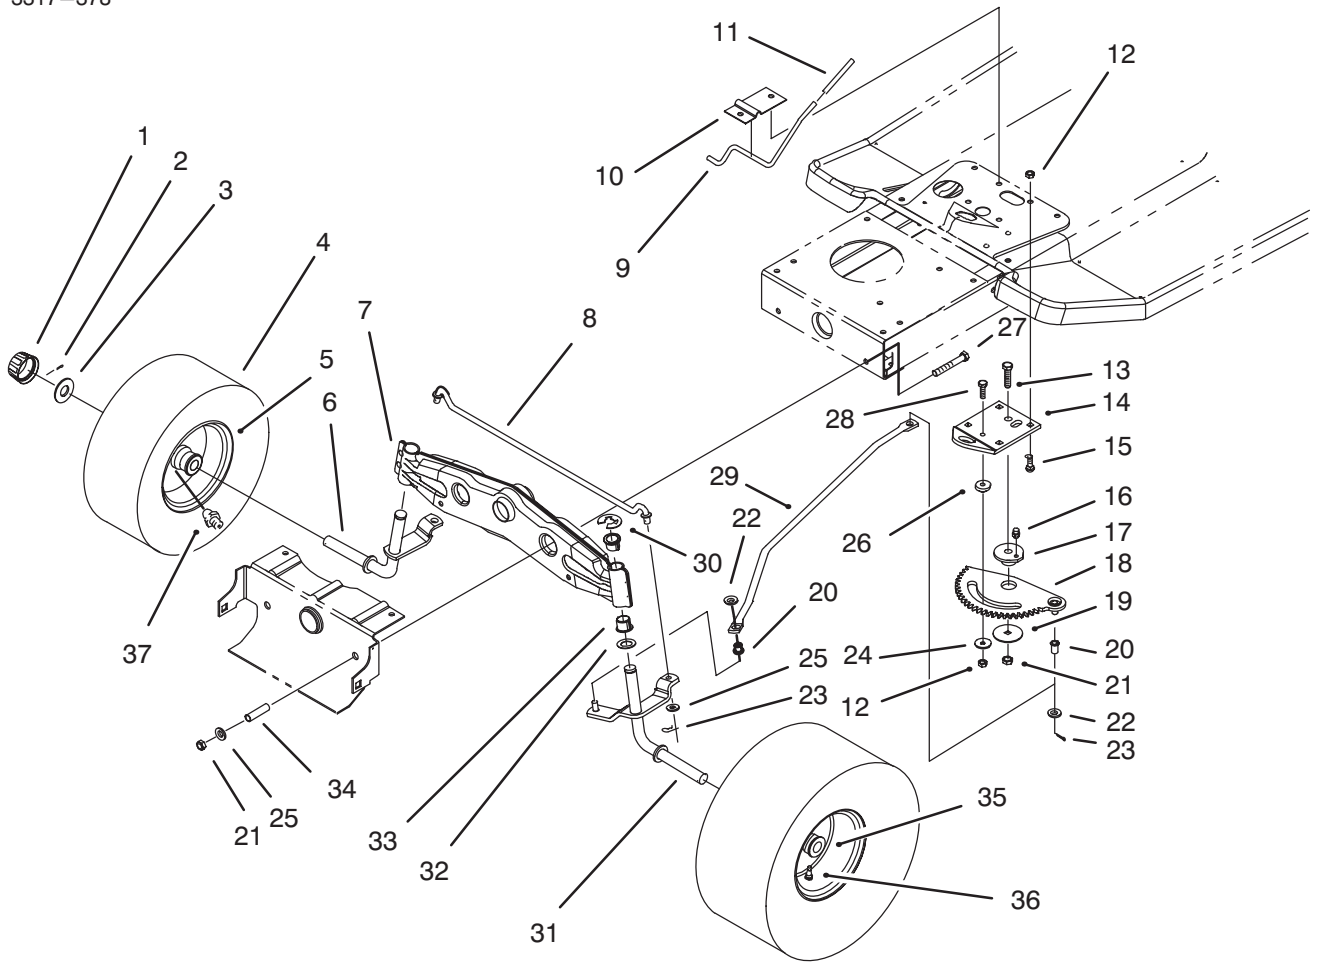

C-1302

FRONT AXLE ASSEMBLY

Ref. No.	Part No.	Description	No. Used
1	61-9780	Cap - Hub	2
2	3272-12	Pin - Cotter	2
3	28-2480	Washer	2
4	88-4060	Tire - 13"	2
5	88-4360	Rim - Front Wheel	2
6	92-7889	Spindle - R.H.	1
7	88-4460	Axle - Front	1
8	88-5380	Rod - Steering Tie	1
9	88-5510	Rod - Parking Brake	1
10	88-5520	Bracket - Parking Brake	1
11	88-0890	Grip - Brake Rod	1
12	3296-29	Nut - Lock	5
13	3231-4	Screw - Carriage	1
14	88-5130	Bracket - Steering Rack	1
15	3230-1	Bolt - Carriage	4
16	302-26	Fitting - Grease	1
17	88-4670	Bushing - Eccentric	1
18	88-5200	Rack - Steering	1
19	111419	Washer - Fender	1
20	52-2891	Bushing - Steering Link	2
21	3296-39	Nut - Lock	3

Ref. No.	Part No.	Description	No. Used
22	3256-25	Washer - Flat	2
23	3272-10	Pin - Cotter	4
24	5-4460	Washer - Fender	1
25	3256-24	Washer - Flat	4
26	88-5010	Spacer - Steering Rack	1
27	323-13	Screw - Hex Hd. Cap	2
28	3230-3	Screw - Carriage	1
29	88-4830	Link - Drag	1
30	32151-48	E-Ring	2
31	92-7890	Spindle - L.H.	1
32	3-6498	Washer - Thrust	2
33	88-5800	Bushing - Steering Spindle	4
34	88-5470	Spacer - Front Axle	2
35	88-4400	Bearing - Wheel	4
36	232-27	Valve Stem w/Cap	2
37	302-5	Fitting - Grease	2
*	232-40	Tube - Inner (Optional)	2
*	88-4270	Wheel & Tire Assembly (Incl. Ref. #4 & 5)	2

*Not Illustrated