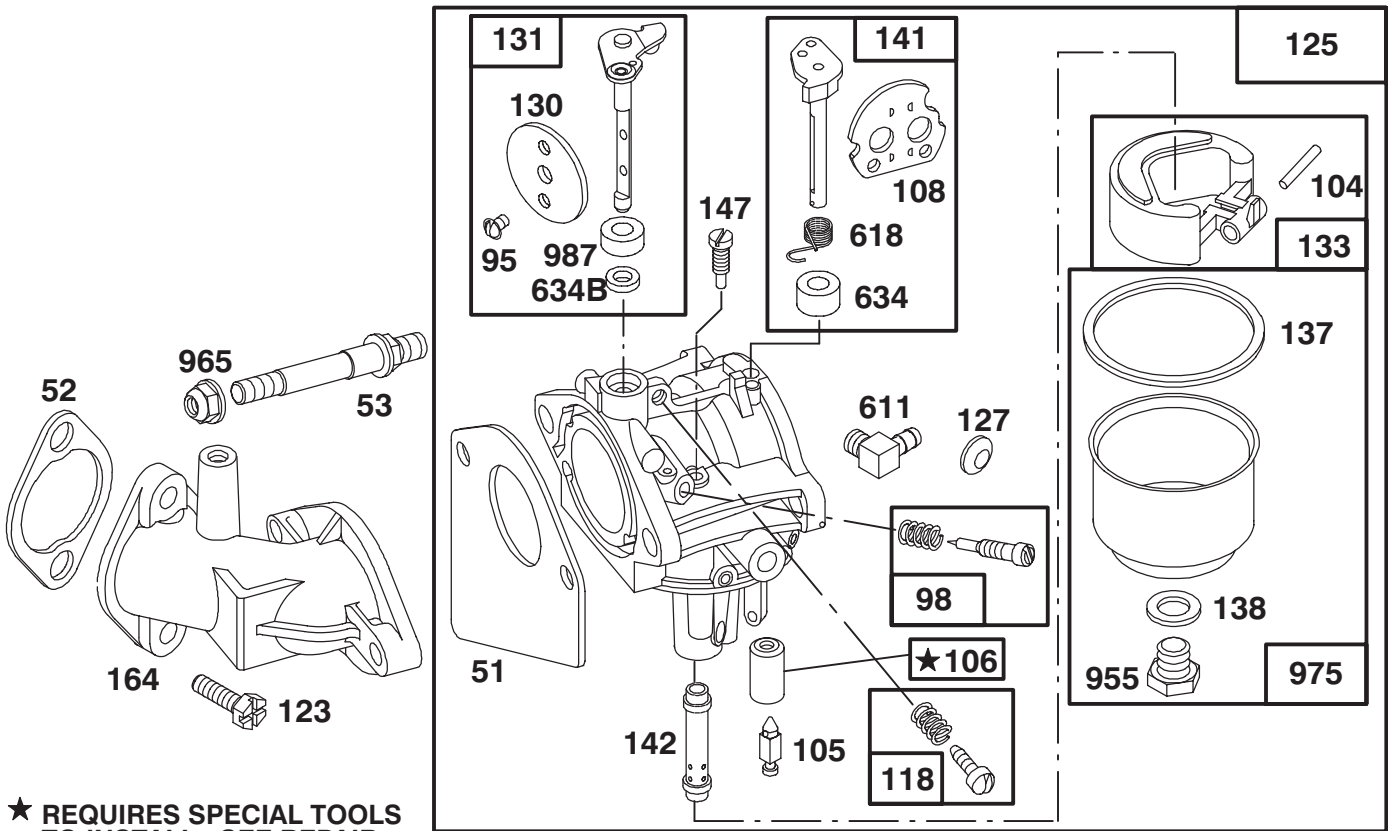

★ REQUIRES SPECIAL TOOLS TO INSTALL. SEE REPAIR INSTRUCTION MANUAL.

Assemblies include all parts shown in frames.

ENGINE BRIGGS & STRATTON MODEL 283707-0156-01

Ref. No.	Part No.	Description	No. Used
◆5	1272465	Gasket—Carburetor (Carb. to Elbow)	1
★52	272554	Gasket—Carburetor (Elbow to Cylinder)	1
53	94637	Stud—Carb. Mtg.	1
●95	94098	Screw—Throttle	1
98	495800	Screw—Idle Speed	1
●104	231789	Pin—Float Hinge	1
●105	231855	Valve Assy.—Inlet Needle	1
●106	231854	Inlet Valve Seat	1
108	224540	Valve—Choke	1
118	494383	Valve—Needle	1
121	495799	Carburetor Overhaul Kit	1
123	94616	Screw—Elbow Mtg.	1
125	495706	Carburetor Assembly	1
●127		Plug—Welch (Sold in Kit Only).	1
130	224539	Valve—Throttle	1

Ref. No.	Part No.	Description	No. Used
131	494379	Shaft and Lever— Throttle	1
133	494381	Float—Carburetor	1
◆◆137	281165	Gasket—Float Bowl	1
◆◆138	281164	Washer—Float Bowl Screw	1
141	494380	Shaft and Lever—Choke	1
●142	494537	Nozzle—Carburetor	1
●147	231794	Pilot—Jet	1
164	213819	Carburetor—Elbow	1
611	494451	Fuel Inlet Tube	1
618	262803	Spring—Choke Return	
●634	281168	Seal—Choke Shaft	1
●634B	281167	Washer—Throttle Shaft	1
955	94642	Screw—Fuel Bowl	1
965	94108	Locknut—Air Cleaner Mtg.	1
975	494378	Bowl Assy.—Carburetor	1
977	494385	Carburetor Gasket Kit	1
●987	281166	Seal—Throttle Shaft	1

◆ Included in Carburetor Gasket Set—Part No.494385.

● Included in Carburetor Overhaul Kit—Part No. 495799.

★ Included in Gasket Set—Part No. 494241.