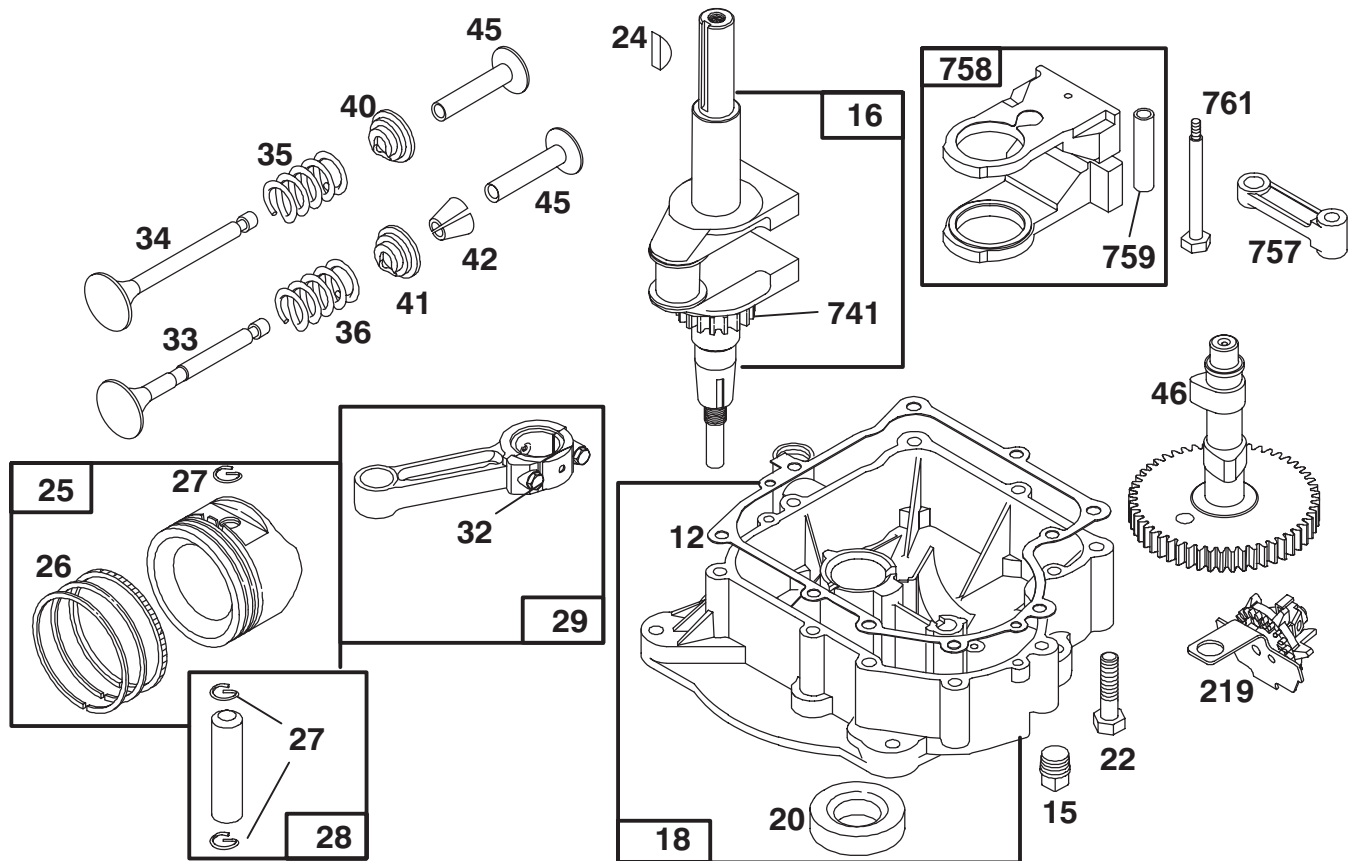

Assemblies include all parts shown in frames.

ENGINE BRIGGS & STRATTON MODEL 283707-0156-01

Ref. No.	Part No.	Description	No. Used
★12	271916	Gasket—Crkcs. (1/64")	1
★	271997	Gasket—Crkcs. (.005")	1
★	271996	Gasket—Crkcs. (.009")	1
15	94239	Plug—Oil Drain	1
16	495162	Crankshaft	1
	94196	Key—Timing Gear	1
18	494238	Base—Engine	1
★20	291675	Seal—Oil	1
22	94624	Screw—Base Mtg. Sem	1
24	222698	Key—Flywheel	1
25	394661	Piston Assy. (Std.)	1
	394662	Piston Assy. (.010" O.S.)	1
	394663	Piston Assy. (.020" O.S.)	1
	394664	Piston Assy. (.030" O.S.)	1
26	391780	Ring Set—Piston (Std.)	1
	391781	Ring Set—Piston (.010" O.S.)	1
	391782	Ring Set—Piston (.020" O.S.)	1
	391783	Ring Set—Piston (.030" O.S.)	1
27	260924	Lock—Piston Pin	1
28	299691	Pin Assy.—Piston (Standard)	1
	391286	Pin Assy.—Piston (.005" O.S.)	1

Ref. No.	Part No.	Description	No. Used
29	490348	Rod Assembly— Connecting	1
	490469	Connecting Rod (.020" U.S. Crankpin Bore)	1
32	94671	Screw—Connecting Rod	1
33	262246	Valve—Exhaust	1
34	262247	Valve—Intake	1
35	65906	Spring—Intake Valve	1
36	26828	Spring—Exhaust Valve	1
40	221596	Retainer—Intake Valve	1
41	292260	Rotocoil—Exhaust Valve	1
42	93630	Retainer—Ex. Valve Rotocoil	1
45	262248	Tappet—Valve	1
46	212897	Gear—Cam	1
219	490815	Oil Slinger, Gov. Gear Assy.	1
741	262932	Gear—Timing	1
757	212359	Link—Counterweight	1
758	399891	Counterweight Assy.	1
759	298909	Pin—Counterweight	1
761	93875	Screw—Counterweight	1

★ Included in Gasket Set—Part No. 494241.