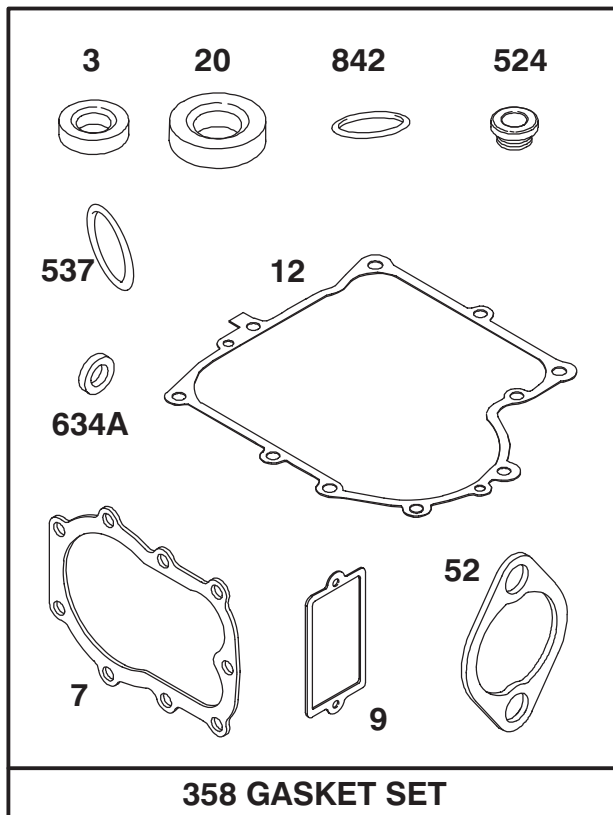

358 GASKET SET

Assemblies include all parts shown in frames.

ENGINE BRIGGS & STRATTON MODEL 282707-0119-01

Ref. No.	Part No.	Description	No. Used
★3	391086	Seal—Oil	1
★7	271866	Gasket—Cylinder Head	1
★9	27803	Gasket—Valve Cover	1
★12	271916	Gasket—Crankcase Cover (1/64" Thick)	1
★	271997	Gasket—Crankcase Cover (.005" Thick)	1
★	271996	Gasket—Crankcase Cover (.009" Thick)	1
★20	291675	Seal—Oil	1
◆★51	272465	Gasket—Carburetor (Carb. to Elbow)	1
★52	272554	Gasket—Carburetor (Elbow to Cylinder)	1
●95	94098	Screw—Throttle	1
●104	231789	Pin—Float Hinge	1
●105	231855	Valve Assy.—Inlet Needle	1
●106	231854	Inlet Valve Seat	1

Ref. No.	Part No.	Description	No. Used
121	495799	Carburetor Kit	1
●127		Plug—Welch (Sold in Kit Only)	1
◆●137	281165	Gasket—Float Bowl	1
◆●138	281164	Washer—Float Bowl Screw	1
●142	494537	Nozzle—Carburetor	1
●147	231794	Pilot—Jet	1
358	494241	Gasket Set	1
★524	68838	Seal—Filler Tube	1
★537	281106	O-Ring—Air Cleaner	1
●634	281168	Seal—Choke Shaft	1
★634A	491323	Seal—Governor	1
●634B	394970	Washer—Throttle Shaft	1
★842	270920	Seal—Oil Filler Cap	1
977	494358	Carburetor Gasket Set	1
●987	281166	Seal—Throttle Shaft	1

★ Included in Gasket Set—Part No. 494241.
● Included in Carburetor Kit—Part No. 495799.

◆ Included in Carburetor Gasket Set—Part No. 494385.