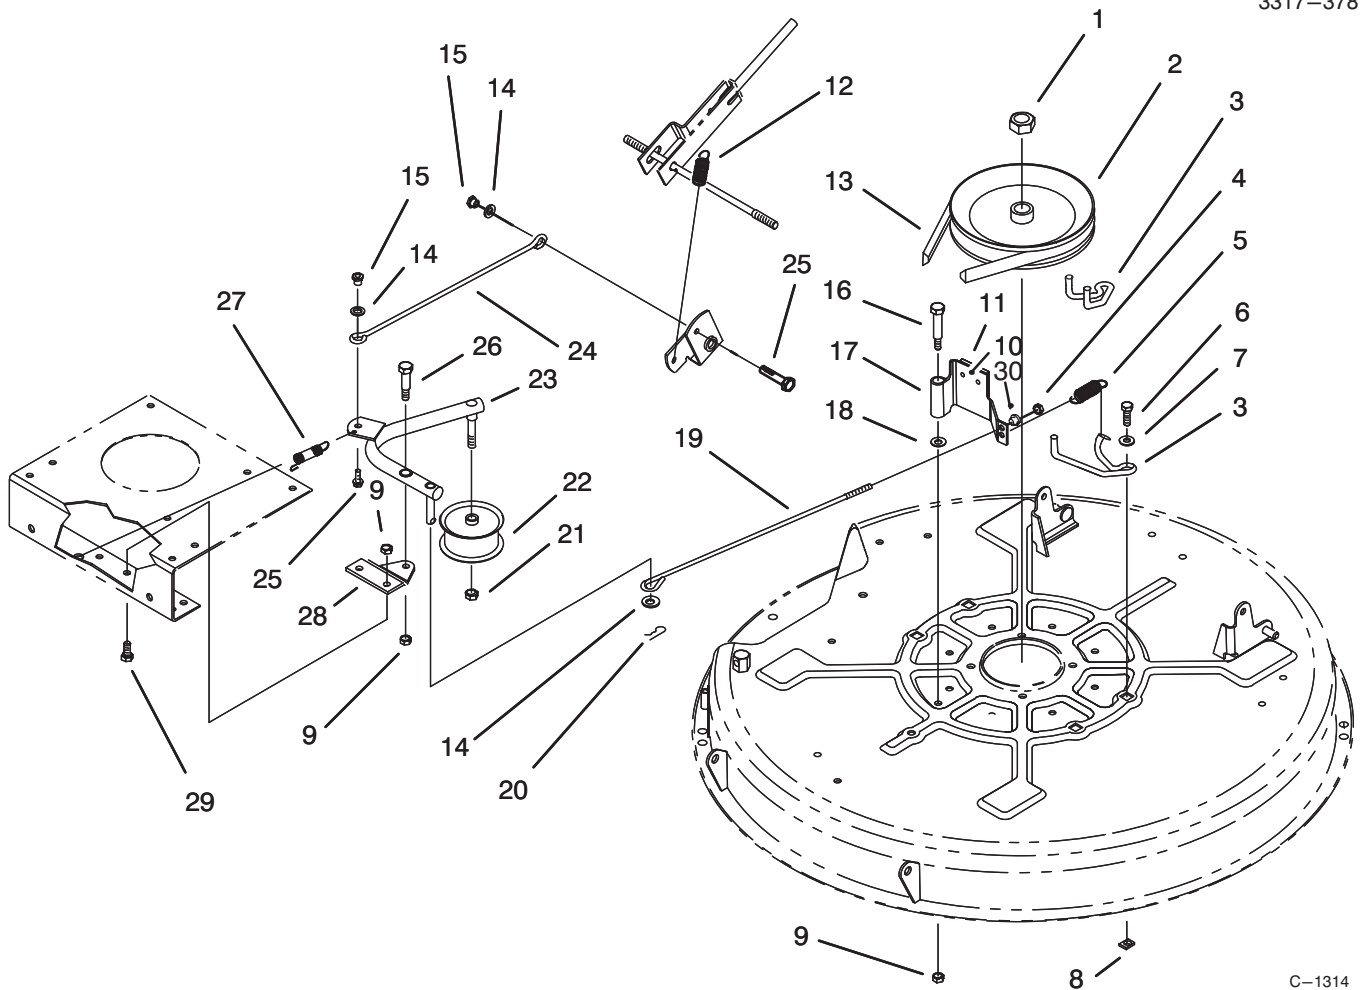

*Not Illustrated

C-1829B

DECK & SPINDLE ASSEMBLY (32" CUTTING UNIT)

Ref. No.	Part No.	Description	No. Used
36	251-297	Bearing - Spindle	2
37	3256-23	Washer - Flat	4
38	92-2494	Ramp - Deflector	1
39	322-6	Screw - Hex Hd. Cap	2
40	106661	Cam	2

Ref. No.	Part No.	Description	No. Used
41	32144-111	Screw - Pan Hd. (Model No. 71200 Only)	4
42	93-7696	Kicker - C.E. (Model No. 71200 Only)	2

C-1314

PULLEY & BELT ASSEMBLY (32" CUTTING UNIT)

Ref. No.	Part No.	Description	No. Used	Ref. No.	Part No.	Description	No. Used
1	3219-7	Nut - Lock	1	17	88-6110	Deck Brake Assembly (Incl. Ref. #10 & 11)	1
2	88-5060	Pulley - Deck	1	18	3256-23	Washer - Flat	1
3	88-5760	Guide - Belt	2	19	88-5690	Rod - Deck Brake	1
4	3296-42	Nut - Lock	1	20	3290-307	Pin - Hair Cotter	1
5	88-6330	Spring - Extension	1	21	3296-39	Nut - Lock	1
6	322-5	Screw - Hex Hd. Cap	2	22	56-9870	Pulley - Idler	1
7	5-4460	Washer - Fender	2	23	88-5850	Arm - Idler	1
8	3290-496	Nut - Retained	2	24	88-5980	Rod - Deck Engage	1
9	3296-29	Nut - Lock	4	25	3234-13	Screw - Hex Flange Hd.	2
10	3290-282	Rivet - Pop	2	26	7-0030	Bolt - Shoulder	1
11	56-9830	Pad - Brake	1	27	26-6700	Spring - Extension	1
12	88-6420	Spring/Cable Assembly	1	28	88-5370	Plate - Idler Mount	1
13	88-6260	V-Belt	1	29	322-3	Screw - Hex Hd. Cap	2
14	3256-24	Washer - Flat	3	30	67-0710	Ball - Swivel	1
15	47-4990	Post	2				
16	88-4590	Bolt - Shoulder	1				