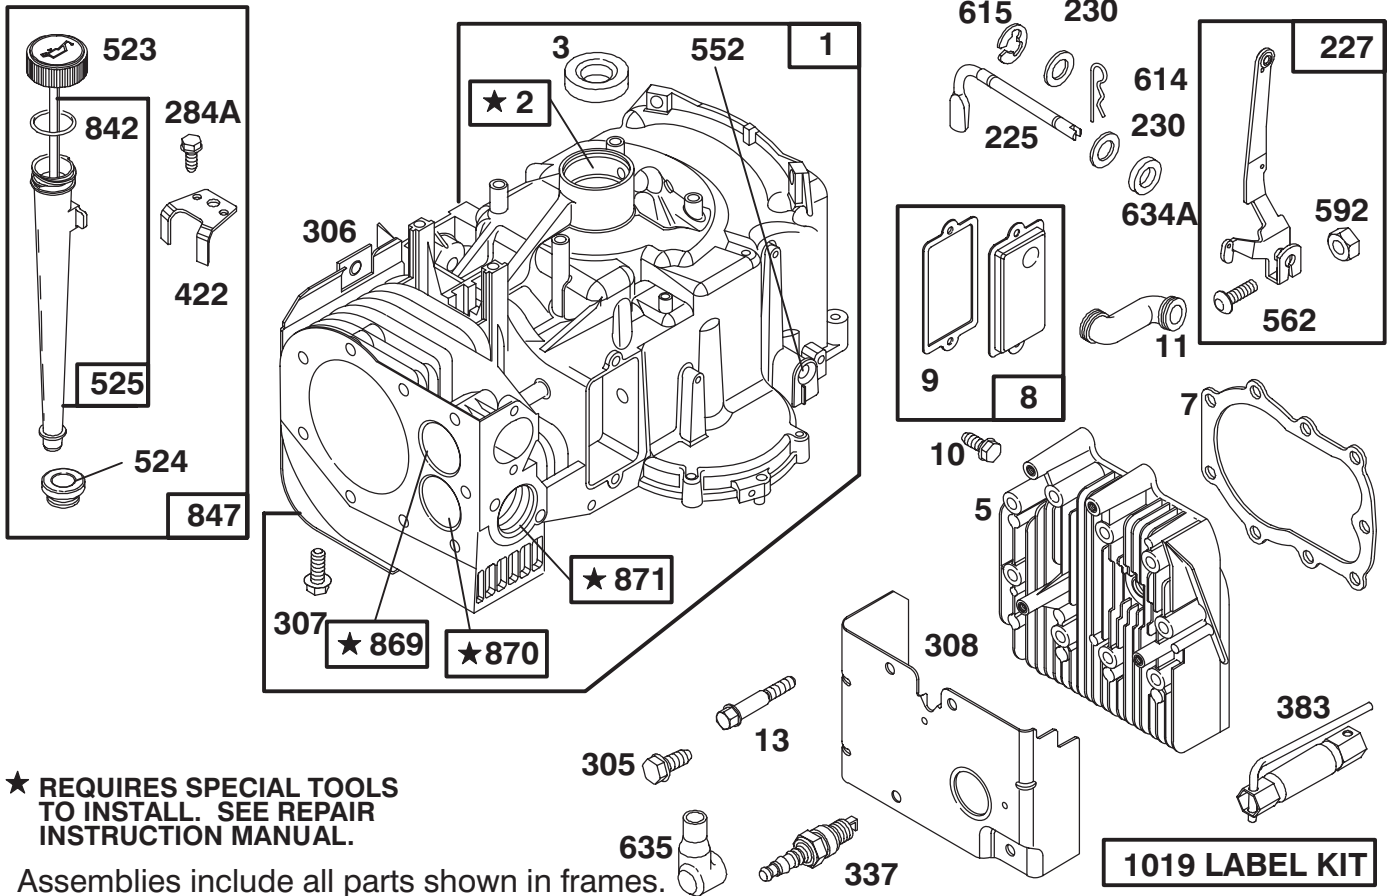

ENGINE BRIGGS & STRATTON MODEL 282707-0119-01

Ref. No.	Part No.	Description	No. Used
1	496414	Cylinder Assembly	1
2	399265	Bearing—Cylinder	1
★3	391086	Seal—Oil	1
5	494240	Head—Cylinder	1
★7	271866	Gasket—Cylinder Head	1
8	495735	Breather Assembly	1
★9	27803	Gasket—Valve Cover	1
10	94621	Screw—Sem	1
11	280100	Tube—Breather	1
13	94622	Screw—Cylinder Head	1
225	231058	Crank—Governor	1
227	493935	Lever Assy.—Governor	1
230	94742	Washer—Gov. Crank	1
284A	94602	Screw—Hex. Head	1
305	94786	Screw—Hex. Washer Hd.	1
306	224545	Shield—Cylinder	1
307	94623	Screw—Cyl. Shield Mtg.	1
308	491490	Cover—Cylinder Head	1
337	802592	Plug—Spark	1
383	89838	Wrench—Spark Plug	1

Ref. No.	Part No.	Description	No. Used
422	224390	Clamp—Oil Fill	1
523	495230	Cap—Oil Filler	1
★524	68838	Seal—Filler Tube	1
525	495768	Tube—Oil Filler	1
552	231597	Bushing—Gov. Crank	1
562	92613	Bolt—Governor Lever	1
592	231082	Nut—Hex.	1
614	93306	Cotter—Hair Pin	1
615	93307	Retainer—E-Rin	1
★634A	491323	Seal—Governor	1
635	66538	Elbow—Spark Plug	1
★842	270920	Seal—Oil Filler Cap	1
847	490474	Fill Group—Oil	1
869	261463	Seat—Intake Valve (Std.)	1
870	213316	Seat—Exhaust Valve (Std.)	1
871	261961	Guide—Exhaust Valve	1
		Note: 231218 Guide — Intake Valve	1
1019	491252	Label Kit	1

★ Included in Gasket Set—Part No. 494241.