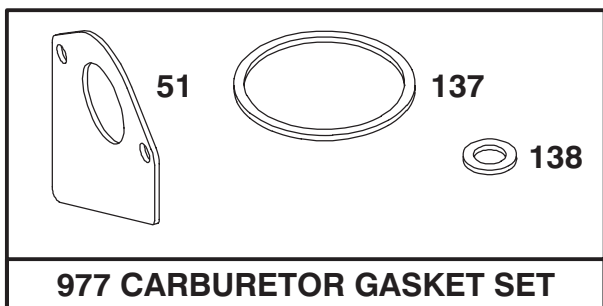

121 CARBURETOR KIT

977 CARBURETOR GASKET SET