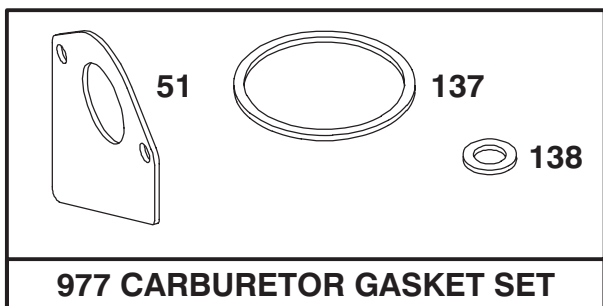

121 CARBURETOR OVERHAUL KIT

977 CARBURETOR GASKET SET