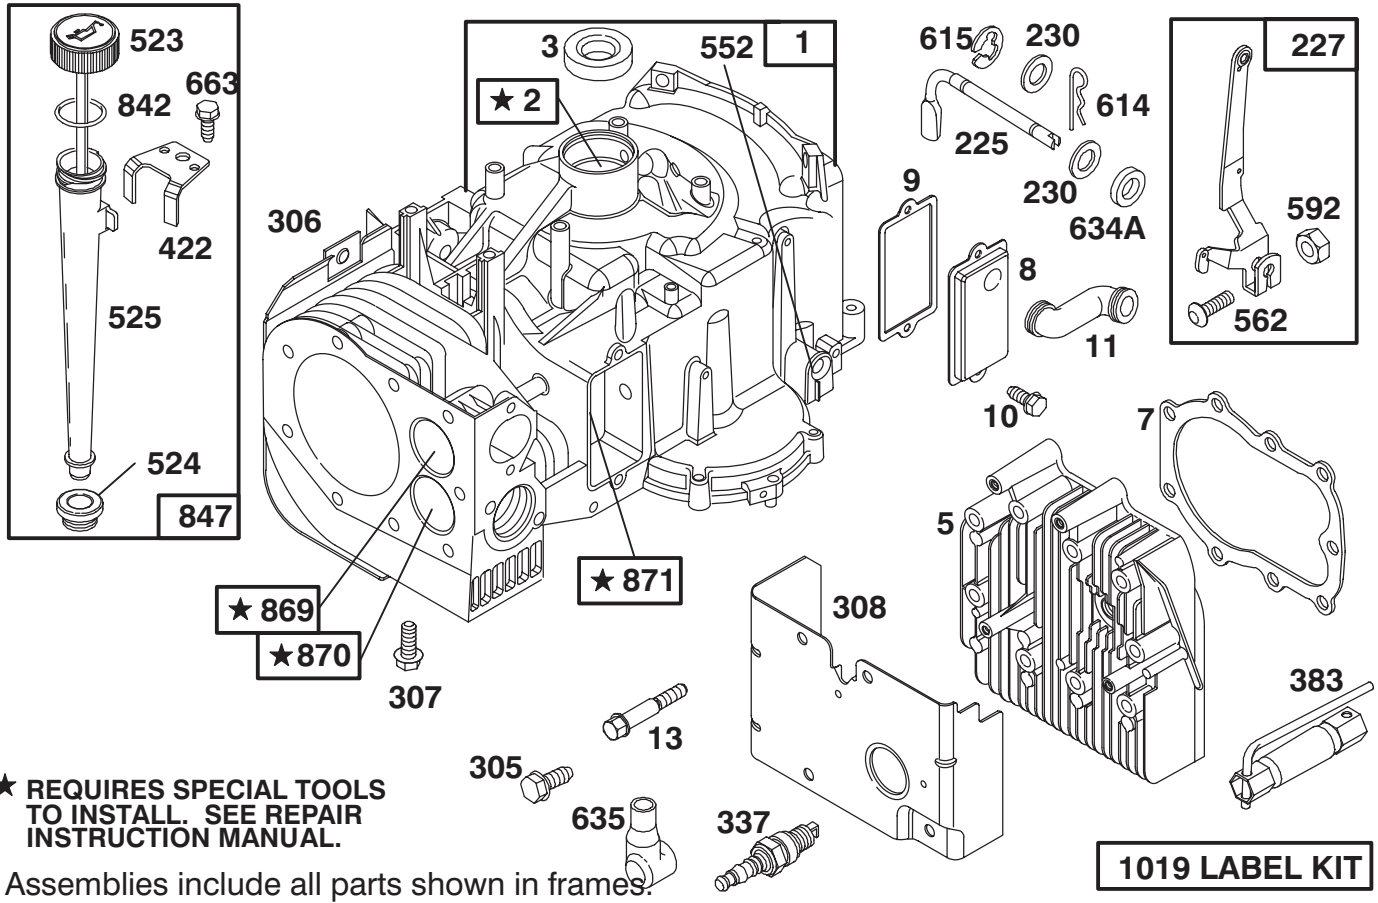

ENGINE BRIGGS & STRATTON MODEL 283707-0156-01

Ref. No.	Part No.	Description	No. Used
1	490450	Cylinder Assembly	1
2	399265	Bearing—Cylinder	1
★3	391086	Seal—Oil	1
5	494240	Head—Cylinder	1
★7	271866	Gasket—Cylinder Head	1
8	391406	Breather Assembly	1
★9	27803	Gasket—Valve Cover	1
10	94621	Screw—Sem	1
11	280100	Tube—Breather	1
13	94622	Screw—Cylinder Head	1
225	231058	Crank—Governor	1
227	493935	Lever Assy.—Governor	1
230	94742	Washer—Gov. Crank	1
305	94619	Screw—hex. Washer Hd.	1
306	224545	Shield—Cylinder	1
307	94623	Screw—Cyl. Shield Mtg.	1
308	491490	Cover—Cylinder Head	1
337	802592	Plug—Spark	1
383	89838	Wrench—Spark Plug	1
422	223721	Clamp—Oil Filler Tube	1

Ref. No.	Part No.	Description	No. Used
523	495230	Cap and Dipstick—Oil Filler	1
★524	68838	Seal—Filler Tube	1
525	280741	Tube—Oil Filler	1
552	231597	Bushing—Gov. Crank	1
562	92613	Bolt—Governor Lever	1
592	231082	Nut—Hex.	1
614	93306	Cotter—Hair Pin	1
615	93307	Retainer—E-Ring	1
★634A	491323	Seal—Governor	1
635	66538	Elbow—Spark Plug	1
663	94620	Screw—Hex Head	1
★842	270920	Seal—Oil Filler Cap	1
847	490474	Fill Group—Oil	1
869	261463	Seat—Intake Valve (Std.)	1
870	213316	Seat—Exhaust Valve (Std.)	1
871	261961	Guide—Exhaust Valve	1
		Note: 231218 Guide—Intake Valve	1
1019	491255	Label Kit	1

★ Included in Gasket Set—Part No. 494241.