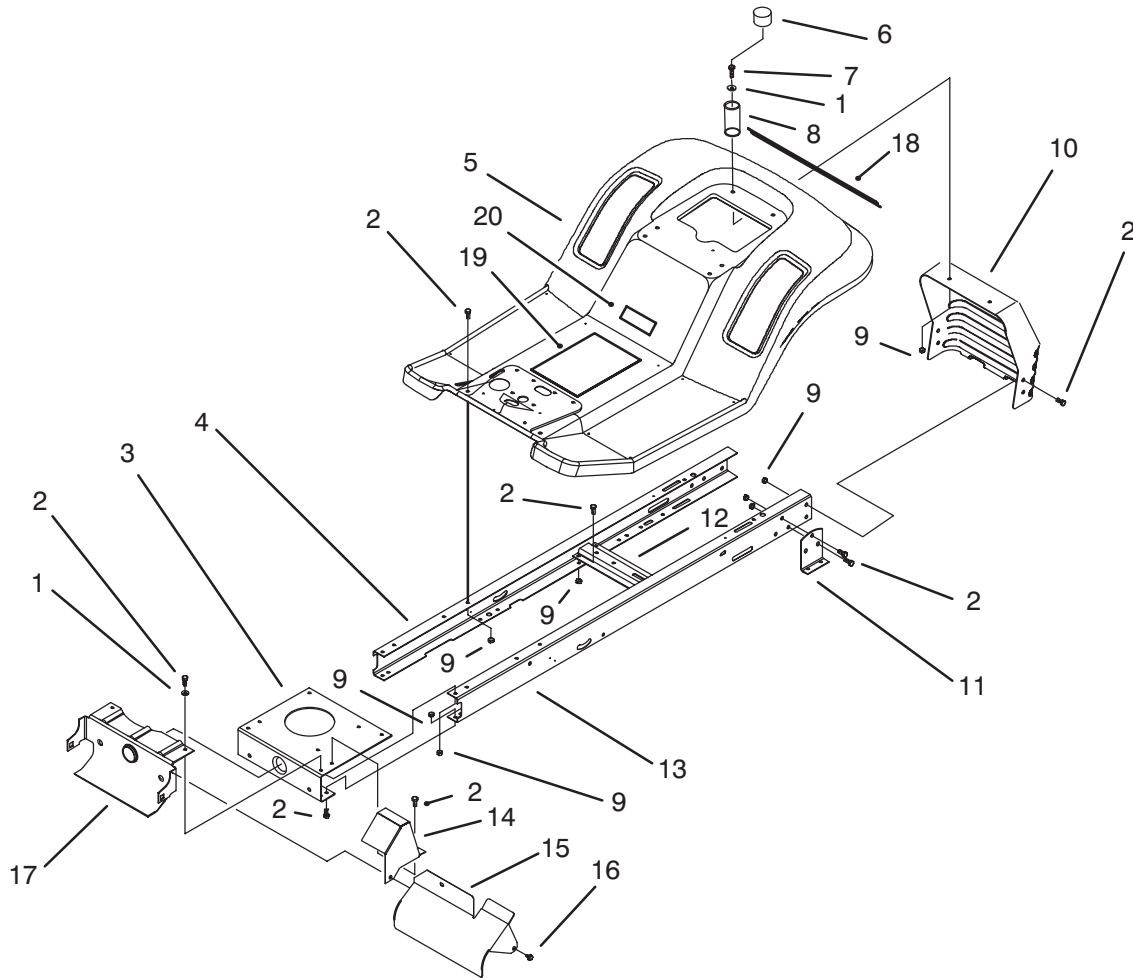

MODEL NO. 71182-5910001 & UP MODEL NO. 71200-5910001 & UP	PARTS CATALOG
1232XL LAWN TRACTOR	

C-1307A

FRAME ASSEMBLY

Ref. No.	Part No.	Description	No. Used
1	3256-23	Washer - Flat	4
2	322-3	Screw - Hex Hd. Cap	22
3	88-4630	Plate - Engine Mount	1
4	88-4650	Rail - R.H. Frame	1
5	88-3840-01	Body - Rear	1
6	701178	Cap - Protector	2
7	322-5	Screw - Hex Hd. Cap	2
8	88-6220	Spring - Compression	2
9	3296-29	Nut - Lock	24
10	88-3940	Panel - Rear Hitch	1
11	88-5260	Bracket - Transaxle Mtg.	2
12	88-4620	Bracket - Idler Pivot	1

*Not Illustrated

C-1308

HOOD ASSEMBLY

Ref. No.	Part No.	Description	No. Used
1	88-5190	Lever - Deck Engage	1
2	93-0303	Tower - Steering	1
3	62-1292	Knob - Engage Lever	1
4	322-3	Screw - Hex Hd. Cap	2
5	3256-23	Washer - Flat	2
6	3296-29	Nut - Lock	2
7	3290-307	Pin - Cotter	2
8	46-8091	Screw - Plastite	2
9	3296-42	Nut - Lock	4
10	321-2	Screw - Hex Hd. Cap	4
11	28-0540	Bolt - Shoulder	2
12	88-6050	Bracket - Hood Pivot L.H.	1
13	3290-496	Nut - Retained	2
14	88-3930	Shield - Heat	1
15	46-8090	Screw - Plastite	8
16	88-4220	Latch - Hood	1
17	88-4050	Duct - Hood Air	1
18	92-8650	Hood	1
19	88-6040	Bracket - Hood Pivot R.H.	1
20	3256-24	Washer - Flat	2
21	32128-43	Nut - Flange	2