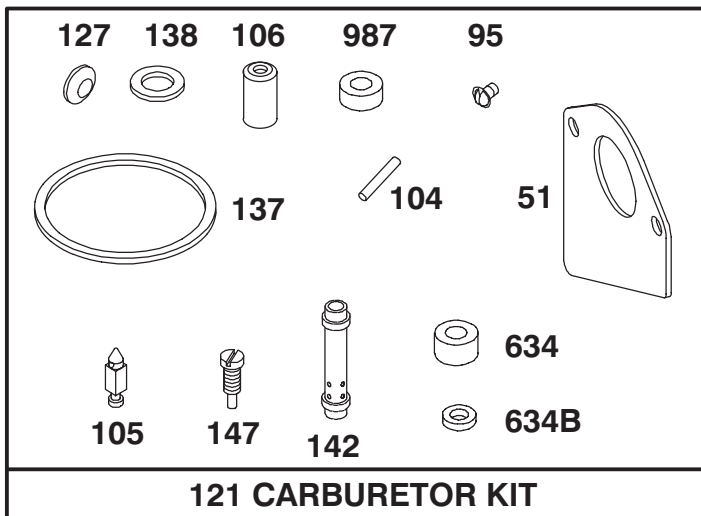

Assemblies include all parts shown in frames.

ENGINE BRIGGS & STRATTON MODEL 282707-0119-01

Ref. No.	Part No.	Description	No. Used
★3	391086	Seal—Oil	1
★7	271866	Gasket—Cylinder Head	1
★9	27803	Gasket—Valve Cover	1
★12	271916	Gasket—Crankcase Cover (1/64" Thick)	1
★	271997	Gasket—Crankcase Cover (.005" Thick)	1
★	271996	Gasket—Crankcase Cover (.009" Thick)	1
★20	291675	Seal—Oil	1
◆★51	272465	Gasket—Carburetor (Carb. to Elbow)	1
★52	272554	Gasket—Carburetor (Elbow to Cylinder)	1
●95	94098	Screw—Throttle	1
●104	231789	Pin—Float Hinge	1
●105	231855	Valve Assy.—Inlet Needle	1
●106	231854	Inlet Valve Seat	1

Ref. No.	Part No.	Description	No. Used
121	495799	Carburetor Kit	1
●127		Plug—Welch (Sold in Kit Only)	1
◆●137	281165	Gasket—Float Bowl	1
◆●138	281164	Washer—Float Bowl Screw	1
●142	494537	Nozzle—Carburetor	1
●147	231794	Pilot—Jet	1
358	494241	Gasket Set	1
★524	68838	Seal—Filler Tube	1
★537	281106	O-Ring—Air Cleaner	1
●634	281168	Seal—Choke Shaft	1
★634A	491323	Seal—Governor	1
●634B	394970	Washer—Throttle Shaft	1
★842	270920	Seal—Oil Filler Cap	1
977	494358	Carburetor Gasket Set	1
●987	281166	Seal—Throttle Shaft	1

★ Included in Gasket Set—Part No. 494241.
● Included in Carburetor Kit—Part No. 495799.

◆ Included in Carburetor Gasket Set—Part No. 494385.