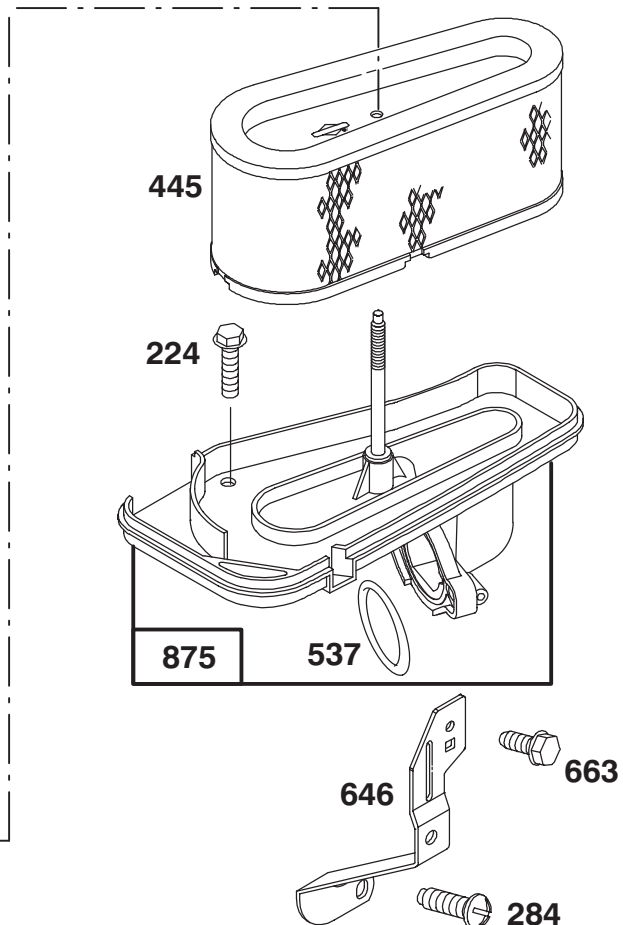

Assemblies include all parts shown in frames.

ENGINE BRIGGS & STRATTON MODEL 283707-0156-01

Ref. No.	Part No.	Description	No. Used
171	281051	Nut—Air Cleaner Mtg.	1
224	94513	Screw—Air Cleaner Sem	1
284	94326	Screw Hex. Head	1
445	493909	Cartridge—Air Cleaner	1
467	493903	Knob—Air Cleaner	1
535	272403	Element—Air Cleaner	1

Ref. No.	Part No.	Description	No. Used
★537	281106	O-Ring—Air Cleaner	1
646	224546	Brace—Air Cleaner	1
663	94620	Screw—Hex. Hd.	1
872	281104	Cover—Air Cleaner	1
875	494237	Body—Air Cleaner	1

★ Included in Gasket Set—Part No. 494241.