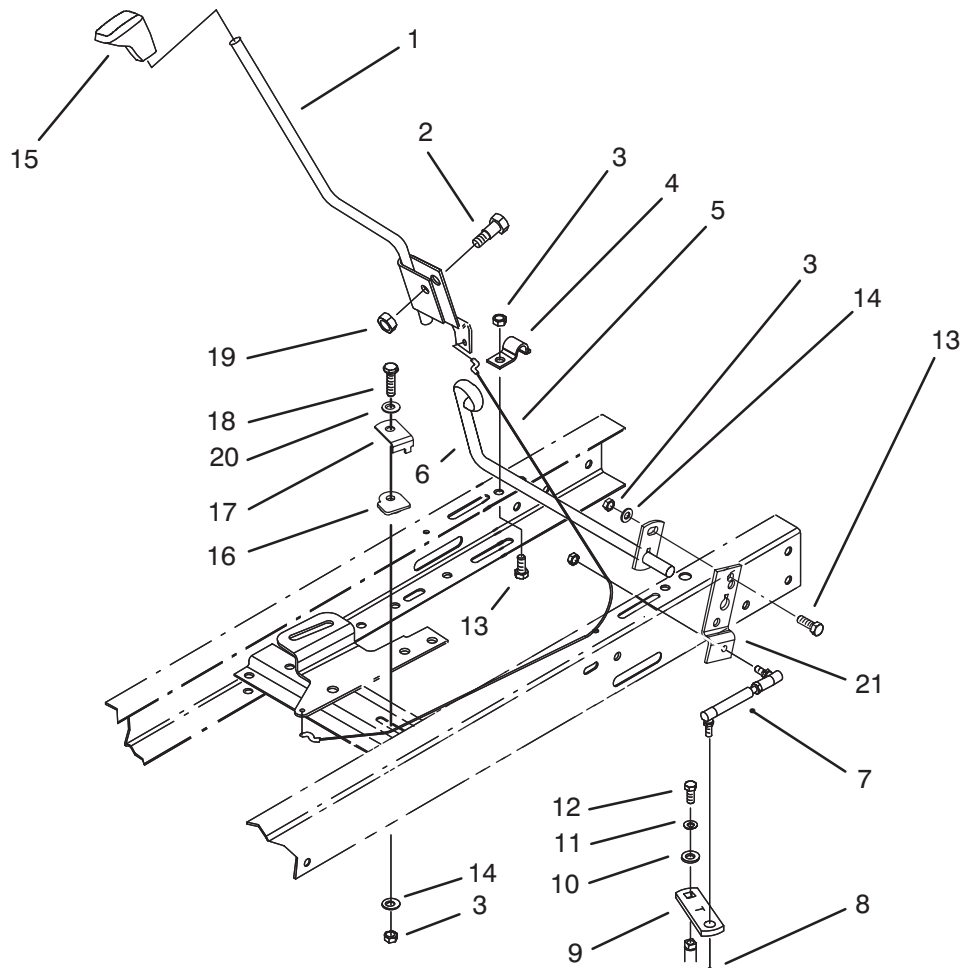

*Not Illustrated

C-1828A

CLUTCH ASSEMBLY

Ref. No.	Part No.	Description	No. Used	Ref. No.	Part No.	Description	No. Used
1	88-5270	Rod - Clutch/Brake	1	15	3296-59	Nut - Lock	2
2	37-8770	Bolt - Shoulder	1	16	88-6070	Arm - Idler	1
3	88-5560	Guide - Idler Belt	1	17	322-3	Screw - Hex Hd. Cap	1
4	88-5680	Pulley - Flat Idler	1	18	88-5500	Rod - Pedal Pivot	1
5	323-11	Screw - Hex Hd. Cap	1	19	88-4800	Bellcrank	1
6	27-8890	Spring - Pedal Return	1	20	3256-26	Washer - Flat	2
7	88-6140	Spring - Brake	1	21	3230-3	Bolt - Carriage	1
8	322-5	Screw - Hex Hd. Cap	1	22	88-4810	Clamp - Shift Pivot	1
9	5-4460	Washer - Flat	4	23	3272-10	Pin - Cotter	1
10	88-5460	Guide - Trans. Belt	2	24	88-5000	Pedal - Clutch/Brake	1
11	322-7	Screw - Hex Hd. Cap	1	25	65-2920	Pad - Pedal	1
12	84-5610	Guide - Cable	1	26	3256-23	Washer - Flat	2
13	3296-29	Nut - Lock	7	27	46-5590	Spacer - Tube	2
14	88-6330	Spring - Extension	1	28	322-12	Screw - Hex Head Cap	2