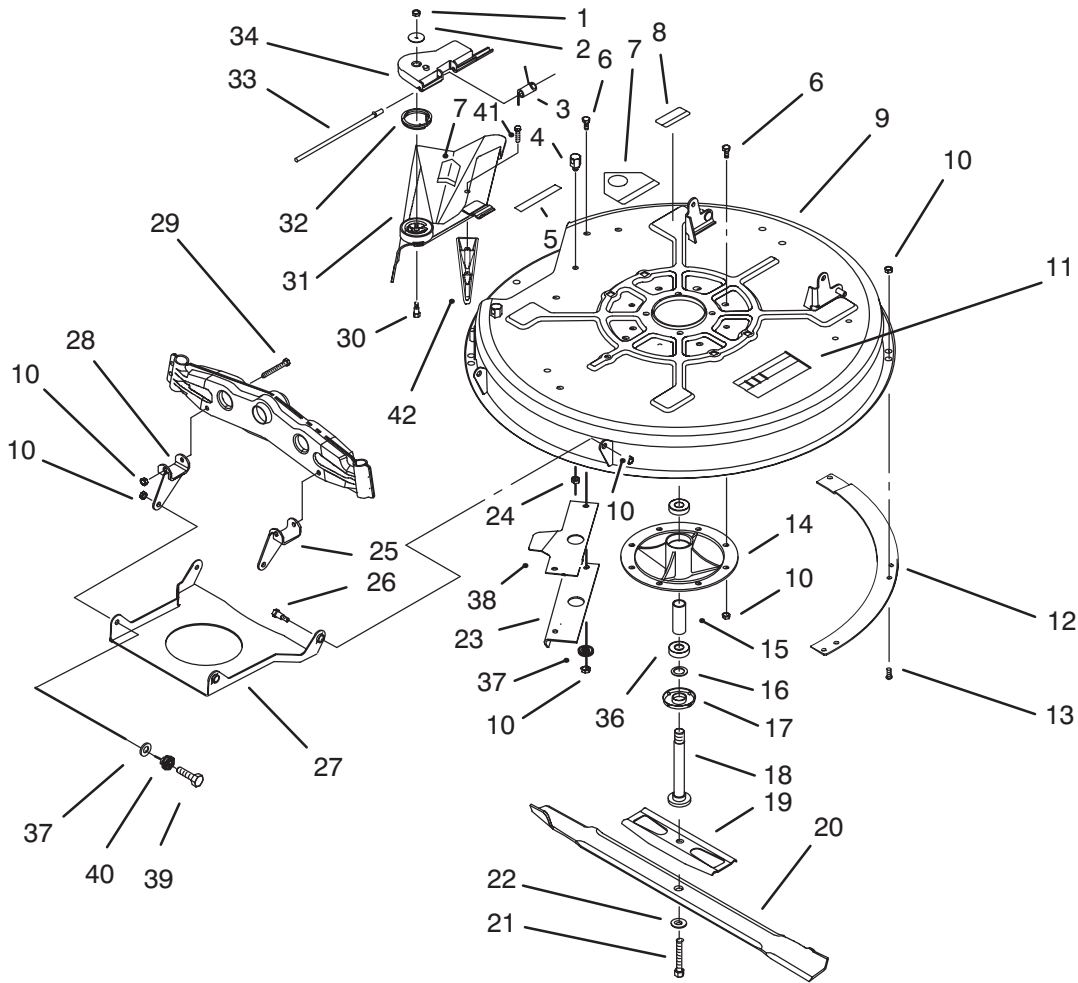

C-1829B

DECK & SPINDLE ASSEMBLY (32" CUTTING UNIT)

Ref. No.	Part No.	Description	No. Used
36	251-297	Bearing - Spindle	2
37	3256-23	Washer - Flat	4
38	92-2494	Ramp - Deflector	1
39	322-6	Screw - Hex Hd. Cap	2
40	106661	Cam	2

Ref. No.	Part No.	Description	No. Used
41	32144-111	Screw - Pan Hd. (Model No. 71200 Only)	4
42	93-7696	Kicker - C.E. (Model No. 71200 Only)	2