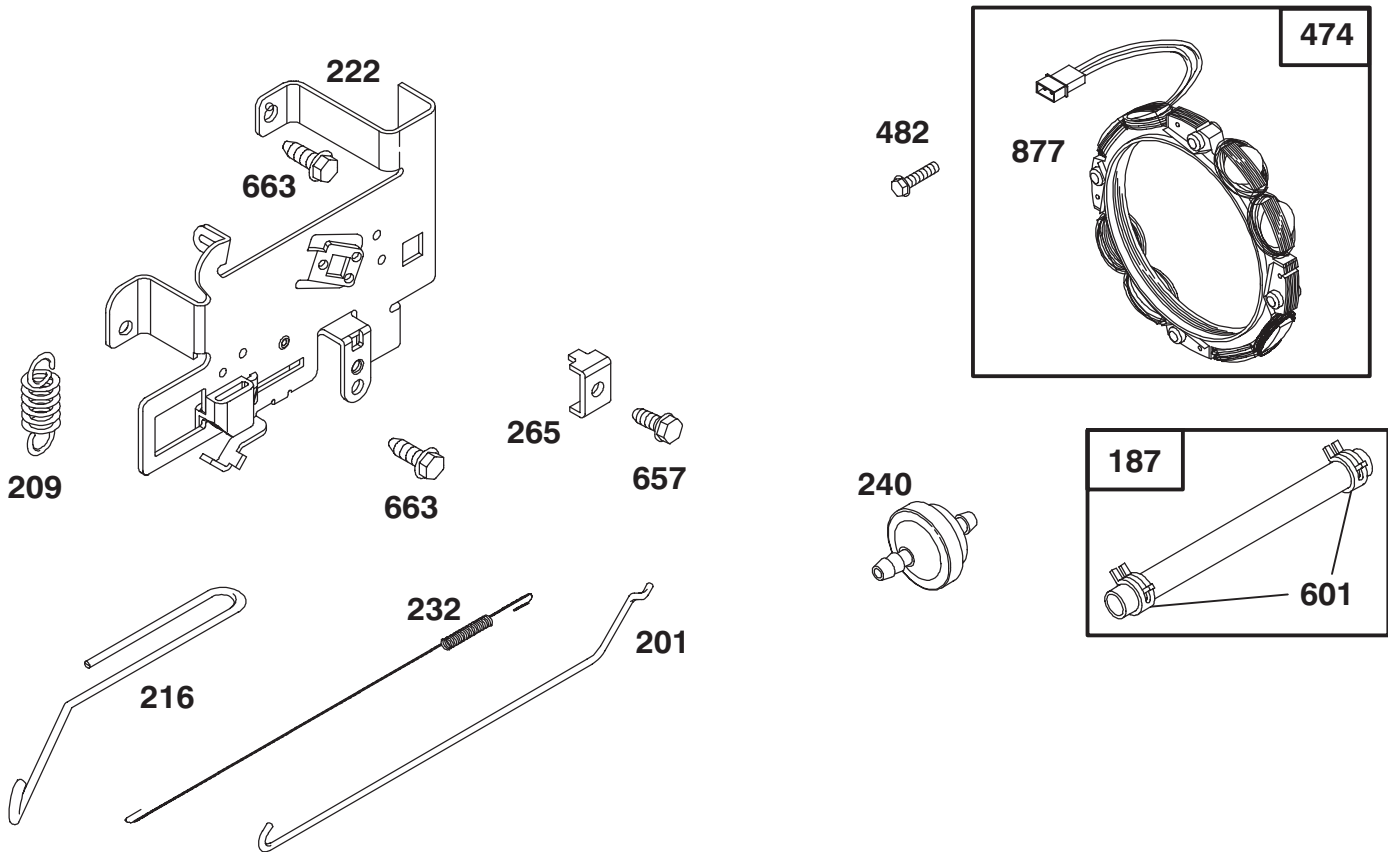

Assemblies include all parts shown in frames.

ENGINE BRIGGS & STRATTON MODEL 283707-0156-01

Ref. No.	Part No.	Description	No. Used
187	393815	Line-Fuel (11" Long, Cut to Suit)	1
201	262767	Link-Governor	1
209	260871	Spring-Governor	1
216	262766	Link-Choke	1
222	494887	Plate-Governor Control (Choke-A-Matic®)	1
232	262785	Spring-Governor Link	1
240	394358	Filter-Fuel (In Fuel Line)	1

Ref. No.	Part No.	Description	No. Used
265	221535	Clamp-Casing	1
474	393474	Stator-Alternator (Dual Circuit)	1
482	93621	Screw-Sem	1
601	93053	Clamp-Fuel Pipe	1
657	93496	Screw-Sem	1
663	94620	Screw-Hex. Hd.	1
877	393456	Diode and Connector Assy. (Dual Circuit)	1