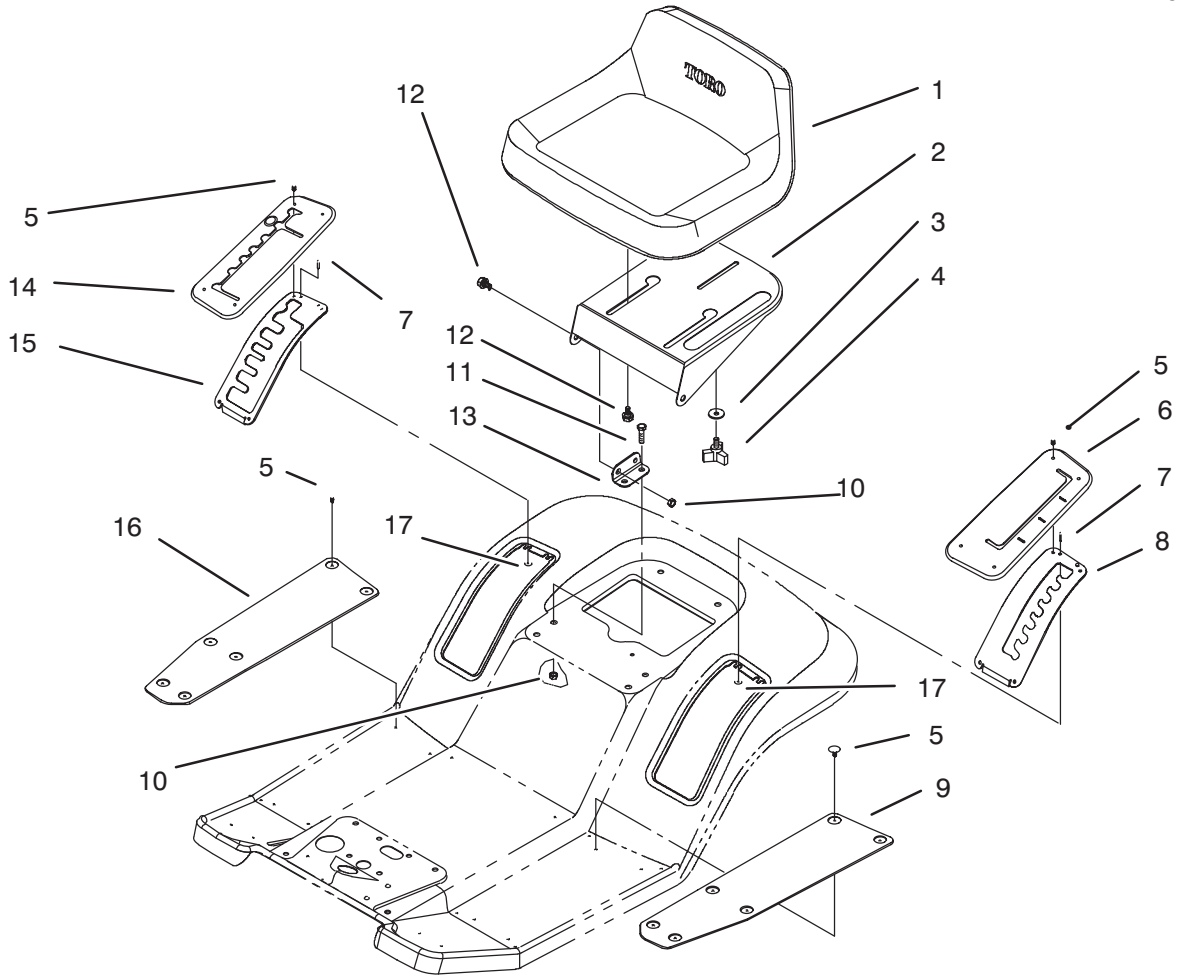

C-1830

SEAT ASSEMBLY

Ref. No.	Part No.	Description	No. Used
1	88-4330	Seat (Model No. 71182 Only)	1
*	88-3950	Seat (Model No. 71200 Only)	1
2	88-4910	Support - Seat	1
3	5-4460	Washer - Fender	1
4	92-9674	Knob - Studded	1
5	3290-479	Fastener - Panel	20
6	88-5170	Cover - H.O.C. (Model No. 71182 Only)	1
*	93-7657	Cover - H.O.C. (Model No. 71200 Only)	1
7	3290-282	Rivet - Pop	4

Ref. No.	Part No.	Description	No. Used
8	88-5030	Gate - H.O.C.	1
9	88-5240	Mat - L.H. Foot	1
10	3296-29	Nut - Lock	6
11	322-3	Screw - Hex Hd. Cap	4
12	37-8770	Bolt - Shoulder	4
13	88-4820	Bracket - Seat Hinge	2
14	88-5160	Cover - Shift Gate (Model No. 71182 Only)	1
*	93-7656	Cover - Shift Gate (Model No. 71200 Only)	1
15	88-5020	Gate - Shift	1
16	88-5220	Mat - R.H. Foot	1
17	3269-26	Washer - Backup	4

*Not Illustrated