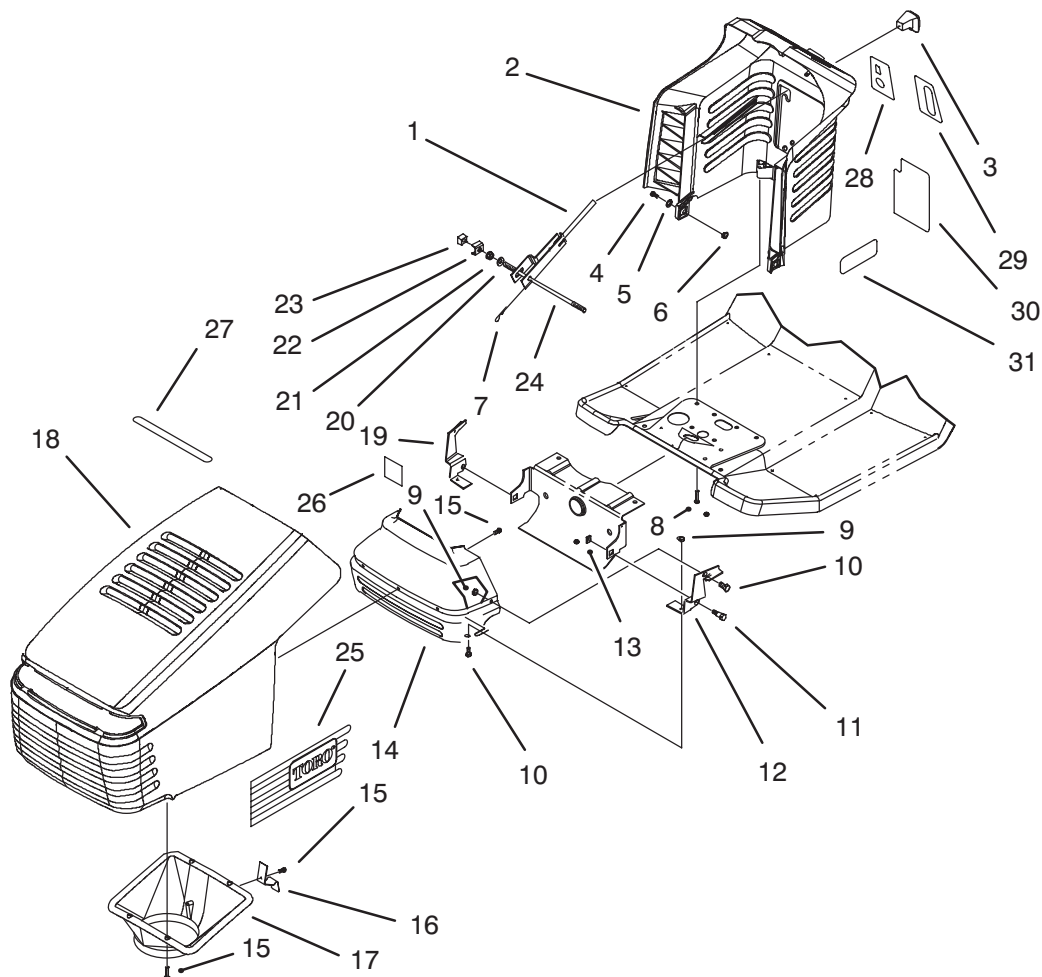

C-1308

HOOD ASSEMBLY

Ref. No.	Part No.	Description	No. Used
1	88-5190	Lever - Deck Engage	1
2	93-0303	Tower - Steering	1
3	62-1292	Knob - Engage Lever	1
4	322-3	Screw - Hex Hd. Cap	2
5	3256-23	Washer - Flat	2
6	3296-29	Nut - Lock	2
7	3290-307	Pin - Cotter	2
8	46-8091	Screw - Plastite	2
9	3296-42	Nut - Lock	4
10	321-2	Screw - Hex Hd. Cap	4
11	28-0540	Bolt - Shoulder	2
12	88-6050	Bracket - Hood Pivot L.H.	1
13	3290-496	Nut - Retained	2
14	88-3930	Shield - Heat	1
15	46-8090	Screw - Plastite	8
16	88-4220	Latch - Hood	1
17	88-4050	Duct - Hood Air	1
18	92-8650	Hood	1
19	88-6040	Bracket - Hood Pivot R.H.	1
20	3256-24	Washer - Flat	2
21	32128-43	Nut - Flange	2

Ref. No.	Part No.	Description	No. Used
22	88-4160	Clamp - Pivot Rod	2
23	88-4140	Nut - Wedge	2
24	88-4170	Rod - Tower Pivot	1
25	92-2468	Decal - Hood L.H.	1
*	92-2467	Decal - Hood R.H.	1
26	92-5782	Patch - Heat Tape	1
27	92-5748	Decal - Air Duct	1
28	92-2478	Decal - Ignition (Model No. 71182)	1
*	92-5732	Decal - Ignition (Model No. 71200)	1
29	92-2461	Decal - Throttle (Model No. 71182)	1
*	92-5730	Decal - Throttle (Model No. 71200)	1
30	92-2462	Decal - Deck Engage (Model No. 71182)	1
*	93-6673	Decal - Deck Engage (Model No. 71200)	1
31	92-2480	Decal - Tower 1232XL	2

*Not Illustrated