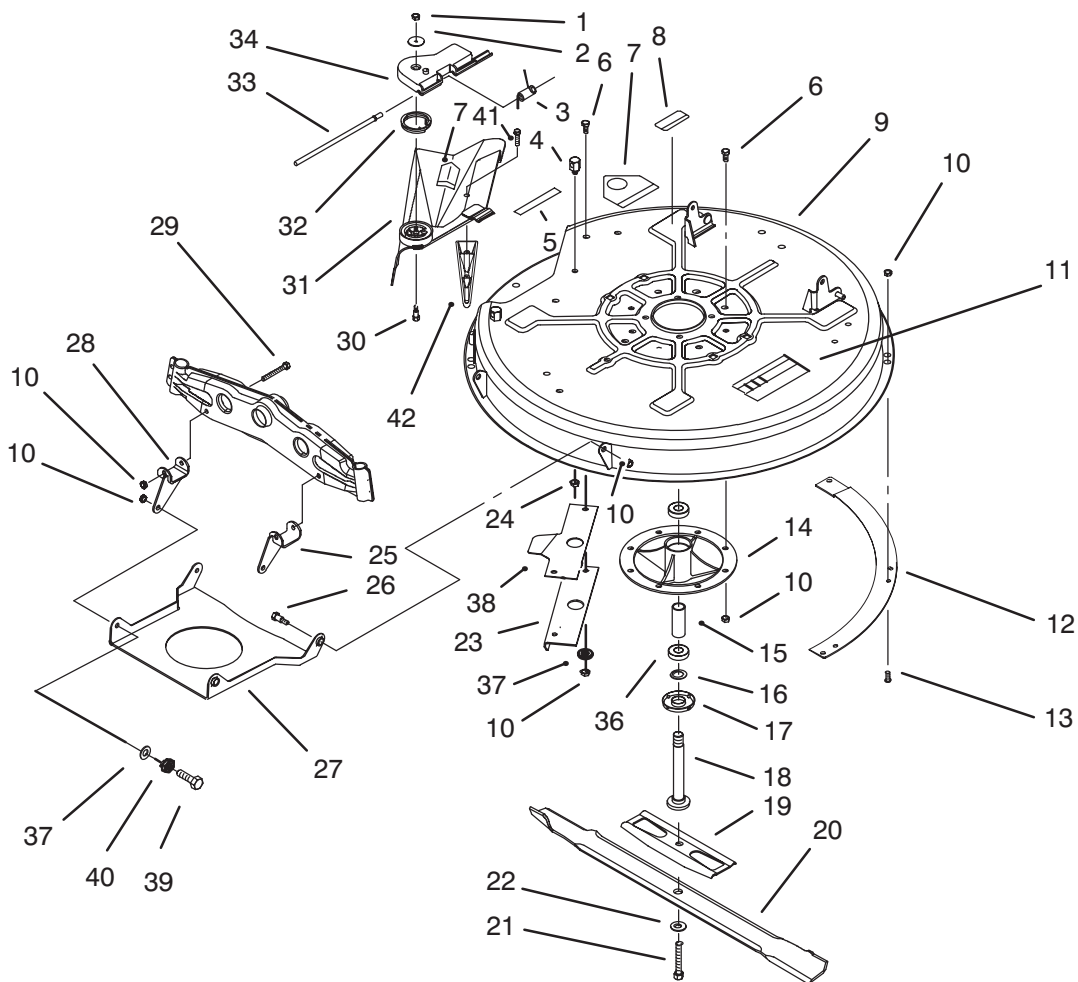

C-1829B

DECK & SPINDLE ASSEMBLY (32" CUTTING UNIT)

Ref. No.	Part No.	Description	No. Used	Ref. No.	Part No.	Description	No. Used
1	3296-42	Nut - Lock	1	13	32122-14	Screw - Truss Hd. (Model No. 71200 Only)	8
2	3256-58	Washer - Fender	1	14	56-7030	Housing - Spindle	1
3	92-2493	Spring - Torsion	1	15	83-7020	Spacer - Bearing	1
4	28-7350	Post - Rear Pivot	1	16	80-4390	Spacer - Hardened	1
5	68-3650	Decal - Deflector Danger (Model No. 71182 Only)	1	17	80-4370	Shield - Bearing	1
*	93-7009	Decal - Deflector Danger (Model No. 71200 Only)	1	18	80-4350	Shaft - Spindle	1
6	322-3	Screw - Hex Hd. Cap	10	19	80-4570	Stiffener - Blade	1
7	93-1122	Decal - Danger (Model No. 71182 Only)	2	20	33-4750	Blade - 32"	1
*	93-7010	Decal - Danger (Model No. 71200 Only)	2	21	26-0671	Bolt - Blade	1
8	55-4300	Decal - Caution (Model No. 71182 Only)	2	22	3290-465	Washer - Belleville	1
*	93-6674	Decal - Warning (Model No. 71200 Only)	2	23	44-5720	Baffle - Deck	1
9	88-5790-01	Cutter Deck - 32"	1	24	3296-59	Nut - Lock	1
10	3296-29	Nut - Lock (Model No. 71182) (Model No. 71200)	16 24	25	88-5650	Bracket - L.H.	1
11	66-1340	Decal - Danger (Model No. 71182 Only)	1	26	28-0540	Bolt - Shoulder	2
*	93-7010	Decal - Danger (Model No. 71200 Only)	1	27	88-4940	Pan - Front Suspension	1
12	92-9664	Ring - Wet Grass (Model No. 71200 Only)	4	28	88-5640	Bracket - R.H.	1
				29	322-12	Screw - Hex Hd. Cap	2
				30	92-8916	Bolt - Shoulder	1
				31	93-0318	Deflector Assembly (Incl. Ref. #7)	1
				*	93-7694	Deflector Ass'y (Incl. Ref. #7) (Model No. 71200 Only)	1
				32	88-6160	Spring - Torsion	1
				33	88-6150	Rod - Deflector Hinge	1
				34	88-4540	Hinge - Deflector Danger	1

*Not Illustrated