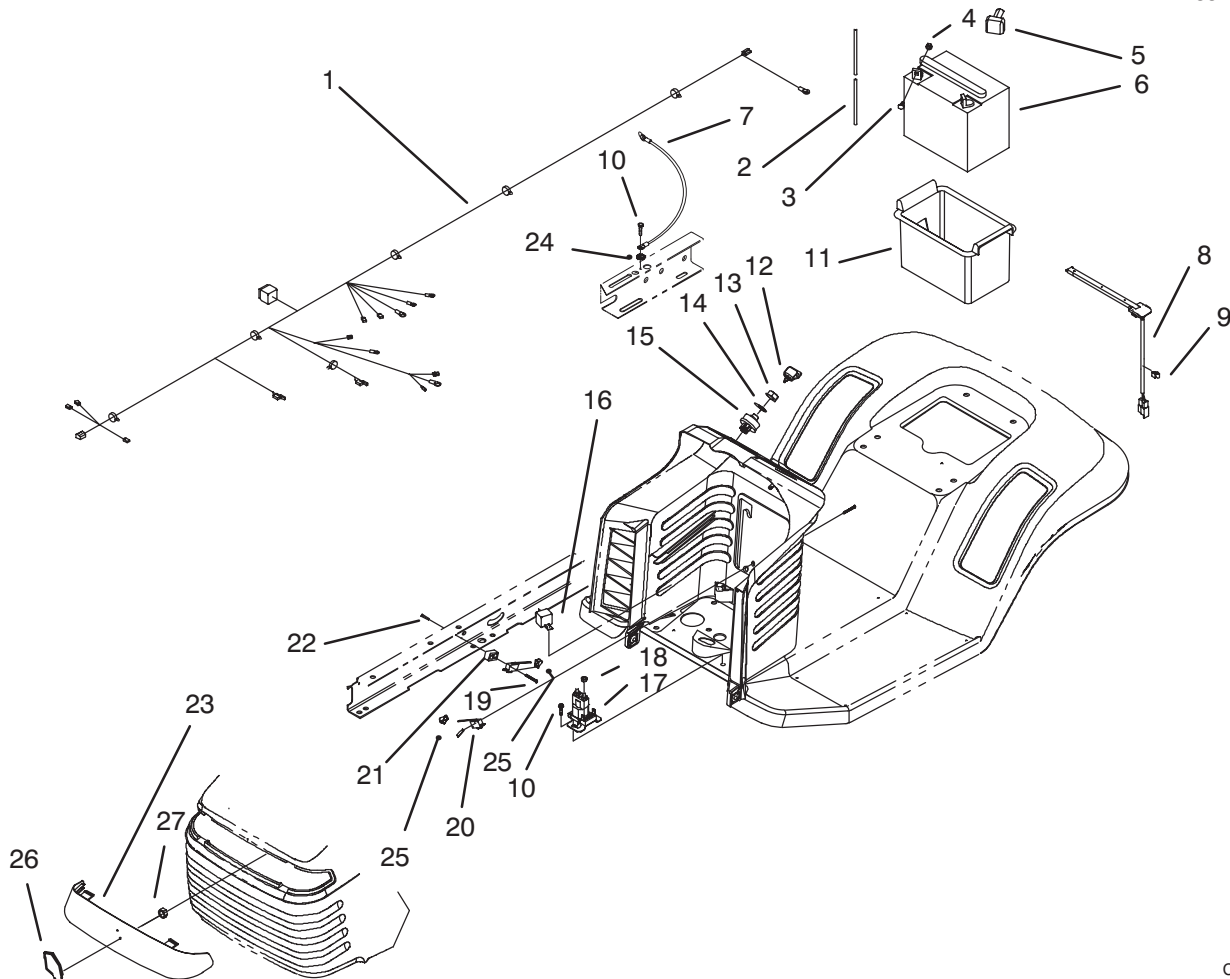

C-2203

ELECTRICAL ASSEMBLY

Ref. No.	Part No.	Description	No. Used	Ref. No.	Part No.	Description	No. Used
1	93-3810	Harness - Wire	1	14	3254-5	Washer - Lock	1
2	56-2540	Vent - Tube	1	15	88-9830	Switch - Ignition	1
3	321-4	Screw - Hex Hd. Cap	2	16	116397	Relay	1
4	32103-22	Nut - Wing	2	17	92-9845	Solenoid	1
5	28-8080	Boot - Battery Terminal	1	18	32149-2	Nut - Keps	2
6	80-2600	Battery - 7 Plate	1	19	93-0539	Screw - Phillips Hd.	4
7	44-8110	Cable - Battery Negative	1	20	88-9932	Switch - Micro	2
8	38-1420	Switch - Seat	1	21	88-4880	Spacer - Microswitch	1
9	702366	Clip - Wire Retainer	1	22	3290-354	Speednut	2
10	32144-4	Screw - Hex Hd. Thr'd Form.	3	23	88-3960	Lens - Headlights	1
11	88-4040	Box - Battery	1	24	3255-7	Washer - Ext. Tooth Lock	1
12	63-8360	Key - Ignition	1	25	93-3240	Seal - Plunger	2
13	218-461	Nut - Hex	1	26	80-2240	Plate - Grille Panel	1
				27	3290-299	Nut - Tinnerman	1