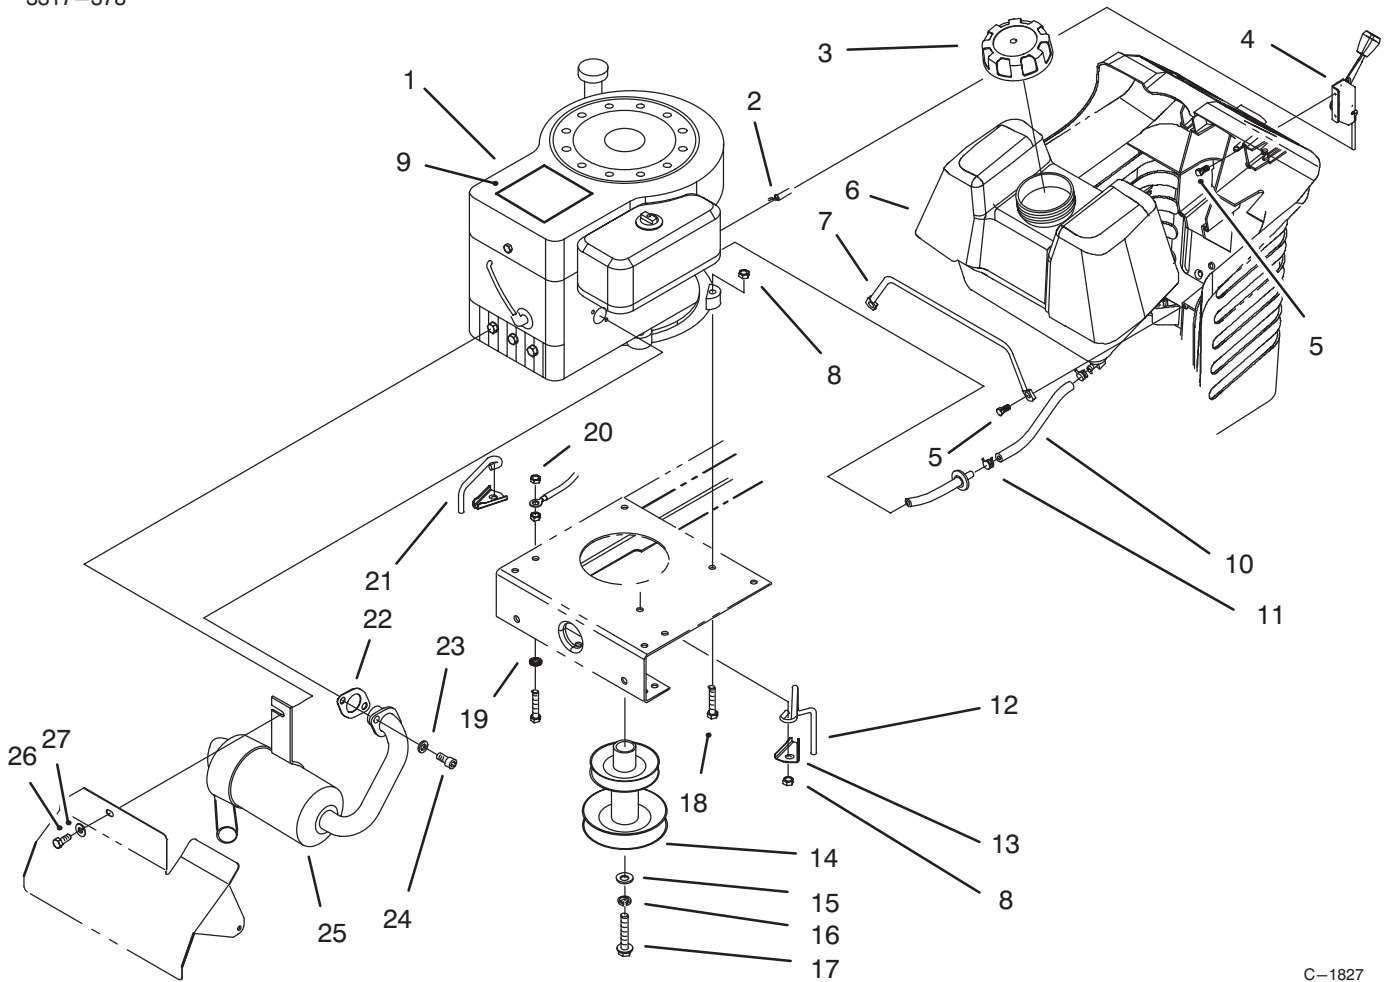

C-1827

ENGINE ASSEMBLY

Ref. No.	Part No.	Description	No. Used
1		Engine - 12 H.P. (Model No. 71182 Only)	1
*		Engine - 12 H.P. (Model No. 71200 Only)	1
2	88-4350	Cable - Throttle	1
3	88-3980	Cap - Gas	1
4	88-4340	Control - Throttle	1
5	27-0220	Screw - Plastite	4
6	88-3880	Tank - Gas	1
7	88-5920	Rod - Gas Tank	1
8	3296-29	Nut - Lock	3
9	92-2482	Decal - Engine 12 H.P. (Model No. 71200 Only)	1
10	47-2963	Line - Fuel	1
11	2412-98	Clamp - Hose	2
12	88-6060	Guide - Belt L.H.	1

Ref. No.	Part No.	Description	No. Used
13	76-3820	Anchor - Belt Guide	2
14	88-5050	Pulley - Engine	1
15	3256-25	Washer - Flat	1
16	3253-22	Washer - Lock	1
17	26-0671	Bolt - Blade	1
18	322-9	Screw - Hex Hd. Cap	4
19	3255-8	Washer - Ext. Tooth Lock	1
20	32149-1	Nut - Keps	2
21	88-5490	Guide - Belt R.H.	1
22	88-4410	Gasket - Muffler	1
23	3253-4	Washer - Lock	2
24	3274-12	Screw - Hex Soc. Hd.	2
25	88-6480	Muffler	1
26	321-4	Screw - Hex Hd. Cap	1
27	3253-3	Washer - Lock	1

*Not Illustrated