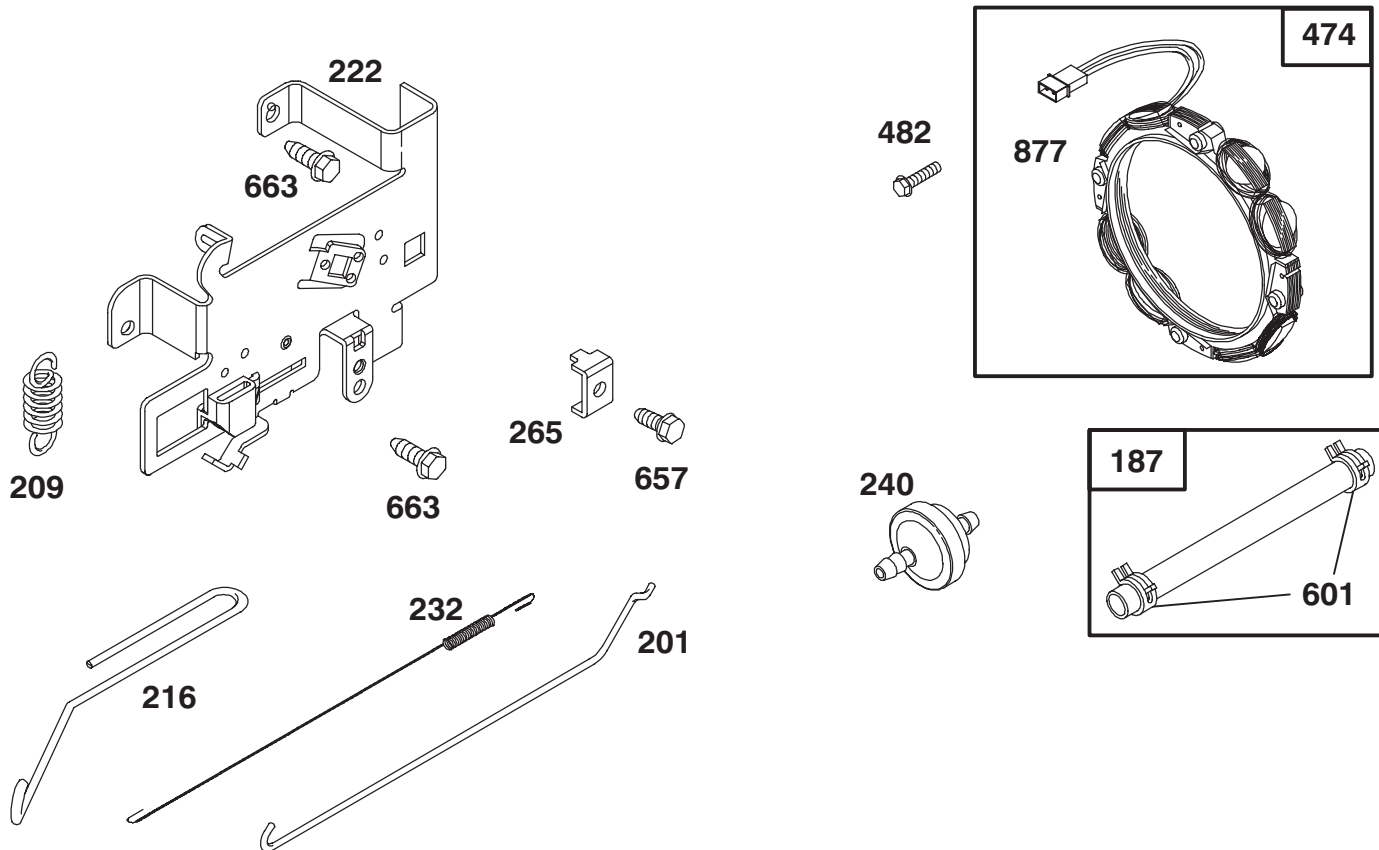

Assemblies include all parts shown in frames.

ENGINE BRIGGS & STRATTON MODEL 282707-0119-01

Ref. No.	Part No.	Description	No. Used
187	393815	Line—Fuel (11" Long, Cut to Suit)	1
201	262767	Link—Governor	1
209	260871	Spring—Governor	1
216	262766	Link—Choke	1
222	495611	Plate—Governor Control	1
232	262785	Spring—Governor Link	1
240	394358	Filter—Fuel	1
265	221535	Clamp—Casing	1

Ref. No.	Part No.	Description	No. Used
474	393474	Stator—Alternator (Dual Circuit)	1
482	93621	Screw—Sem	1
601	93053	Clamp—Fuel Pipe	1
657	93496	Screw—Sem	1
663	94620	Screw—Hex. Hd.	1
877	393456	Diode and Connector Assy. (Dual Circuit)	1