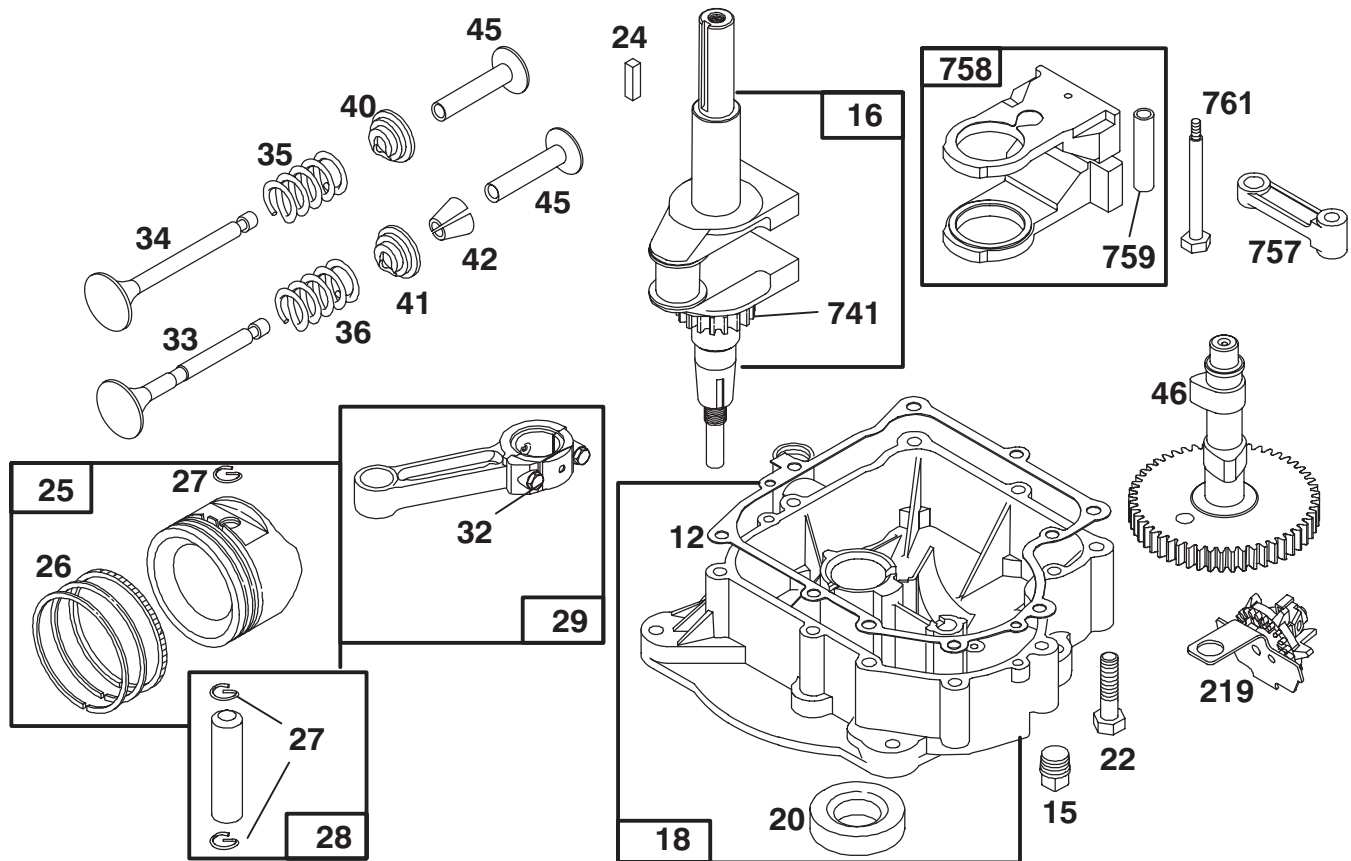

Assemblies include all parts shown in frames.

ENGINE BRIGGS & STRATTON MODEL 282707-0119-01

Ref. No.	Part No.	Description	No. Used
★12	271916	Gasket—Crkcse. (1/64" Thick)	1
★	271997	Gasket—Crkcse. (.005" Thick)	1
★	271996	Gasket—Crkcse. (.009" Thick)	1
15	94239	Plug—Oil Drain	1
16	495162	Crankshaft	1
	94196	Key—Timing Gear	1
18	494238	Base—Engine	1
★20	291675	Seal—Oil	1
22	94624	Screw—Base Mtg. Sem	1
24	222698	Key—Flywheel	1
25	391285	Piston Assy. (Std.)	1
	391287	Piston Assy. (.010" O.S.)	1
	391288	Piston Assy. (.020" O.S.)	1
	391289	Piston Assy. (.030" O.S.)	1
26	391780	Ring Set—Piston (Std.)	1
	391781	Ring Set—Piston (.010" O.S.)	1
	391782	Ring Set—Piston (.020" O.S.)	1
	391783	Ring Set—Piston (.030" O.S.)	1

Ref. No.	Part No.	Description	No. Used
27	260924	Lock—Piston Pin	1
28	299691	Pin Assy.—Piston (Std.)	1
	391286	Pin—Piston (.005" O.S.)	1
29	490348	Rod—Connecting	1
	490469	Rod—Connecting (020" U.S. Crankpin Bore)	1
32	94671	Screw—Connecting Rod	1
33	262246	Valve—Exhaust	1
34	262247	Valve—Intake	1
35	65906	Spring—Intake Valve	1
36	26828	Spring—Exhaust Valve	1
40	221596	Retainer—Intake Valve	1
41	292260	Rotocoil—Exhaust Valve	1
42	494553	Retainer—Ex. Valve Rotocoil	1
45	262248	Tappet—Valve	1
46	212897	Gear—Cam	1
219	490815	Slinger—Oil	1
741	262932	Gear—Timing	1
757	212359	Link—Counterweight	1
758	399891	Counterweight Assy.	1
759	298909	Pin—Counterweight	1
761	93875	Screw—Counterweight	1

★ Included in Gasket Set—Part No. 494241.