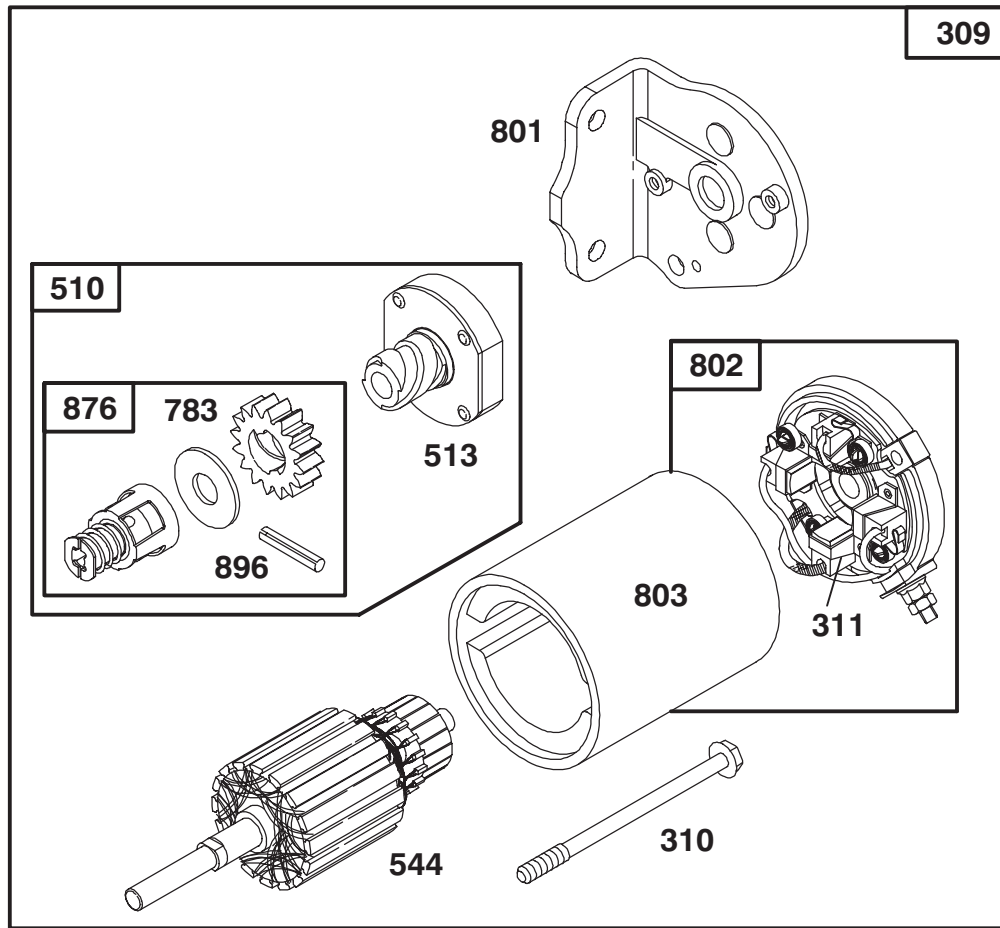

729A

728

Assemblies include all parts shown in frames.

ENGINE BRIGGS & STRATTON MODEL 282707-0119-01

Ref. No.	Part No.	Description	No. Used
309	394805	Motor and Drive Assy.	1
310	94003	Bolt Hex. Hd.	1
311	395538	Brush Assy.	1
510	495878	Starter Drive Assy.	1
513	398003	Clutch Assy.	1
544	390837	Armature Assy.	1
728	94627	Screw-Hex. Hd.	1
729A	224723	Retainer-Wire	1

Ref. No.	Part No.	Description	No. Used
783	280104	Gear	1
801	394856	Drive End Cap Assy.	1
802	395537	End Cap Assy Commutator	1
803	398159	Housing Assy.	1
876	495877	Retainer And Pin	1
896	94288	Pin-Roll	1