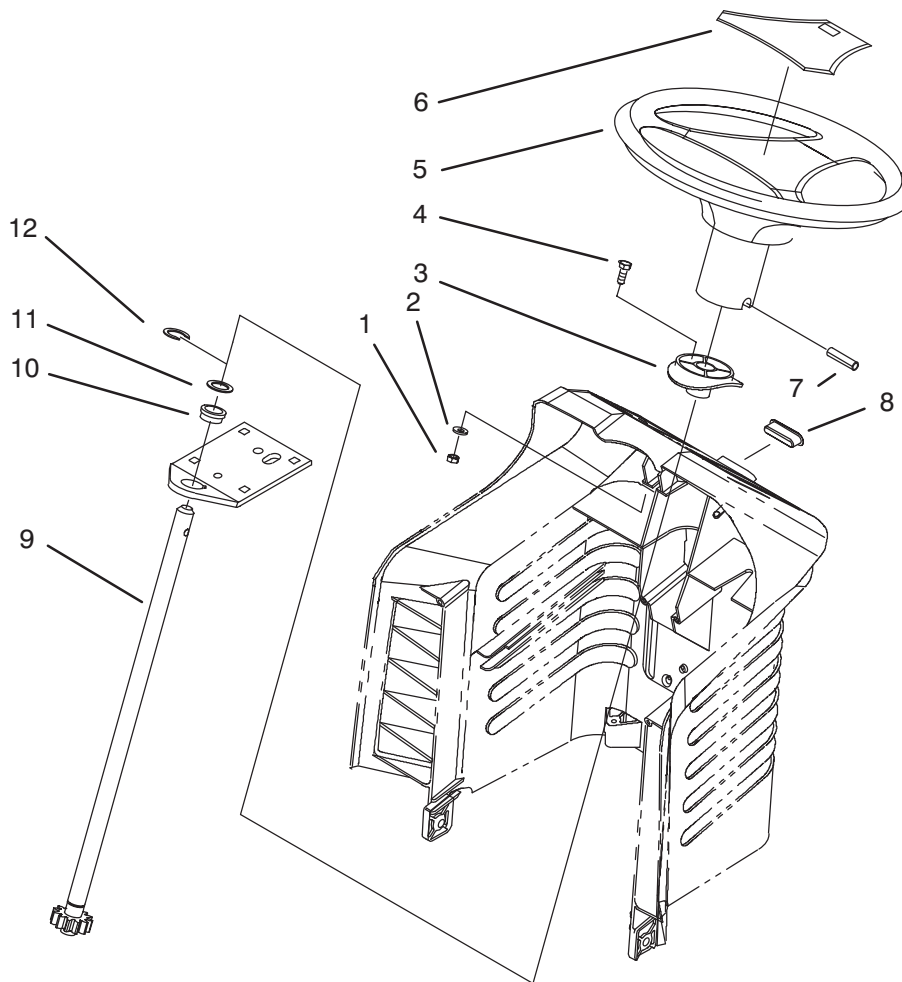

C-1341

STEERING ASSEMBLY

Ref. No.	Part No.	Description	No. Used
1	3296-42	Nut - Lock	2
2	3256-22	Washer - Flat	2
3	88-4190	Bushing - Sliding	1
4	321-4	Screw - Hex Hd. Cap	2
5	88-3850	Wheel - Steering (Incl. Ref. #6)	1
6	88-3870	Cover - Steering Wheel	1

Ref. No.	Part No.	Description	No. Used
7	32121-78	Pin - Roll	1
8	88-4150	Plug	1
9	88-6380	Shaft - Steering	1
10	88-5150	Bushing - Flange	1
11	3-6498	Washer - Thrust	1
12	32151-48	E-Ring	1