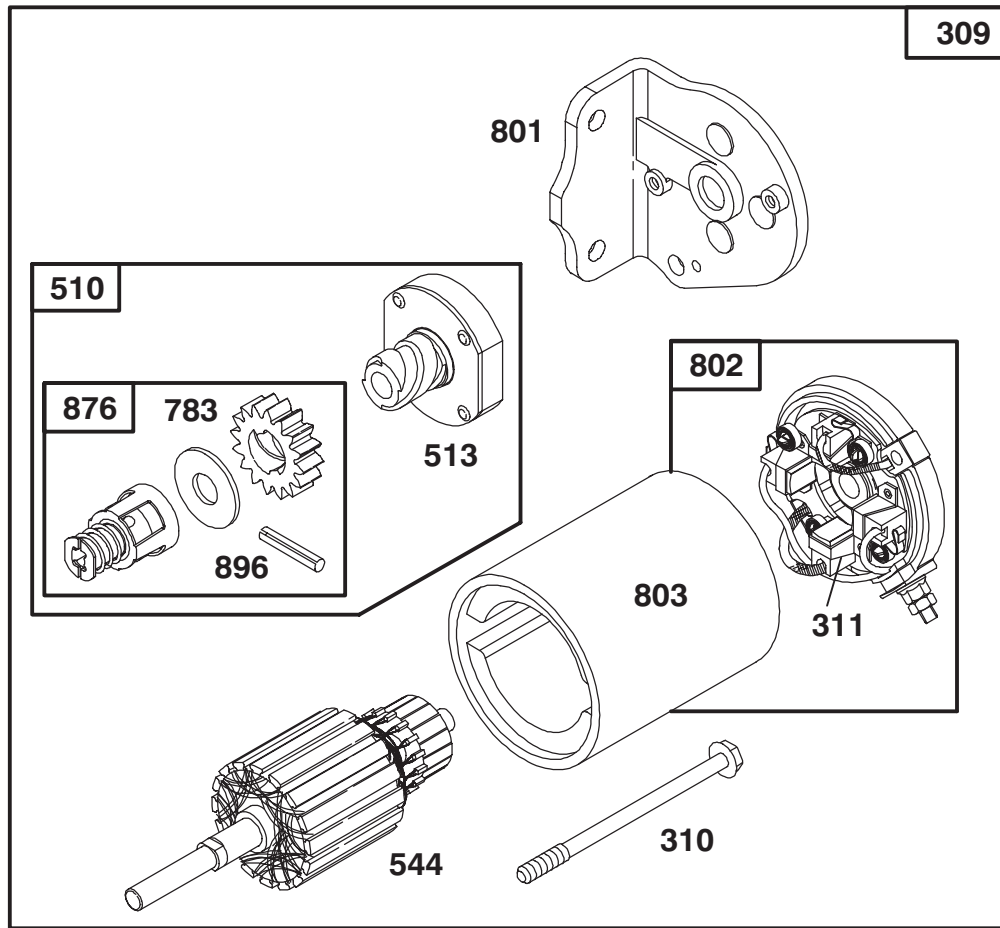

729A

728

Assemblies include all parts shown in frames.

ENGINE BRIGGS & STRATTON MODEL 283707-0156-01

Ref. No.	Part No.	Description	No. Used
309	394805	Motor and Drive Assy.	1
310	94003	Bolt Hex. Hd.	1
311	395538	Brush Assy.	1
510	490421	Starter Drive Assy.	1
513	398003	Clutch Assy.	1
544	390837	Armature Assy.	1
728	94627	Screw-Hex. Hd.	1

Ref. No.	Part No.	Description	No. Used
729A	224723	Retainer-Wire	1
783	280104	Gear	1
801	394856	Drive End Cap Assy.	1
802	395537	End Cap Assy. Commutator	1
803	398159	Housing Assy.	1
876	490467	Retainer And Pin	1
896	94288	Pin-Roll	1