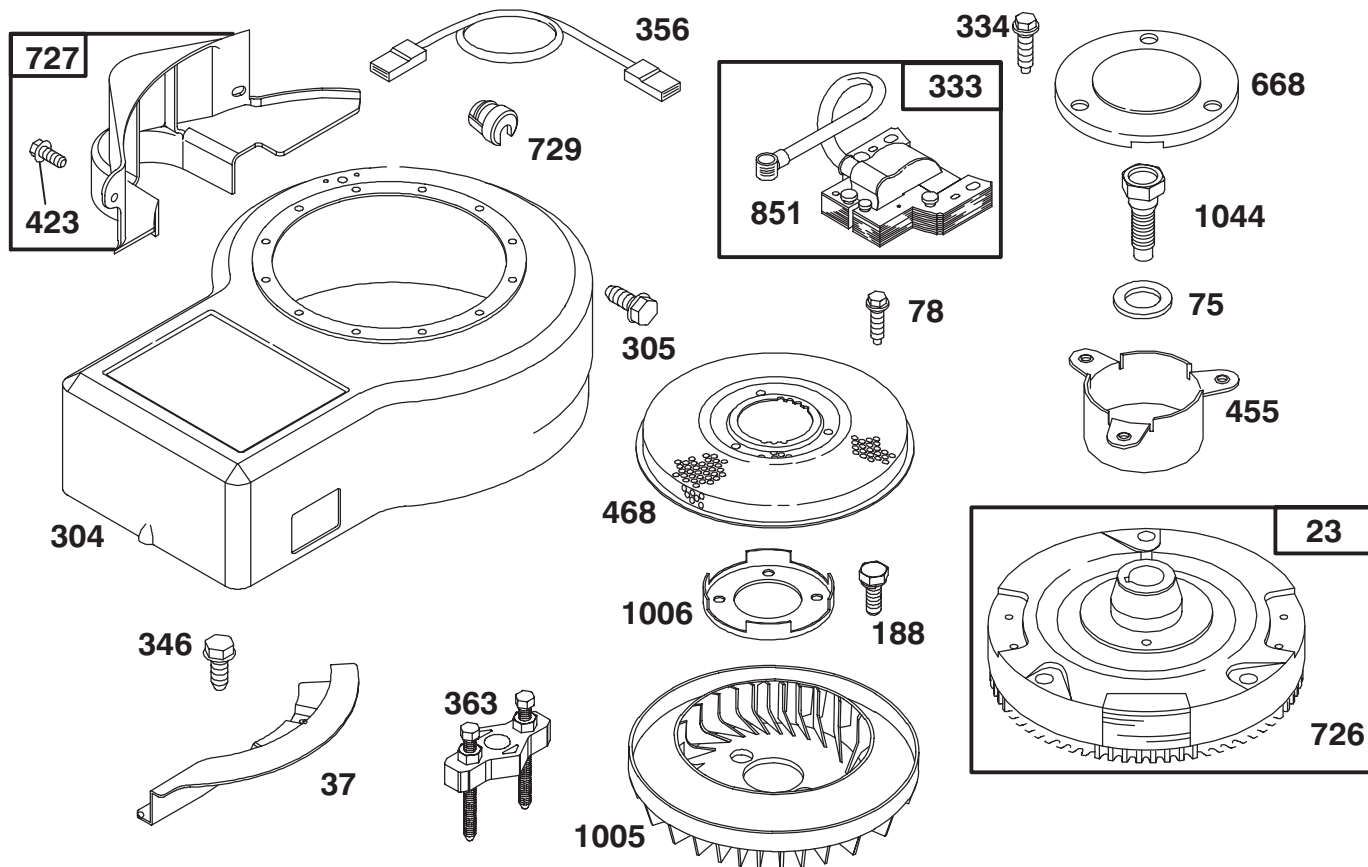

Assemblies include all parts shown in frames.

ENGINE BRIGGS & STRATTON MODEL 283707-0156-01

Ref. No.	Part No.	Description	No. Used
23	492326	Flywheel and Ring Gear Assy.—Magneto	1
37	224502	Guard—Flywheel	1
75	224061	Washer—Spring	1
78	93805	Screw—Sem	1
188	93535	Screw—Sem (3/4" Long)	1
304	494269	Housing—Blower	1
305	94619	Screw—Blower Housing Mtg.	1
333	492341	Armature—Magneto	1
334	93381	Screw—Armature Mtg.	1
346	93705	Screw—Hex. Head	1
356	494328	Wire Assembly	1
363	19203	Puller—Flywheel	1

Ref. No.	Part No.	Description	No. Used
423	94073	Screw—Sem	1
455	222561	Cup—Screen Mounting	1
468	222562	Screen—Flush Rotating	1
668	280848	Spacer	1
726	392134	Gear—Ring (Includes Mtg Hardware)	1
727	490324	Cover—Starter	1
729	281159	Clip—Lead Wire	1
851	221798	Terminal—Ignition Cable	1
1005	280687	Fan—Flywheel	1
1006	224413	Retainer—Fan	1
1044	94673	Screw—Hex. Head	1