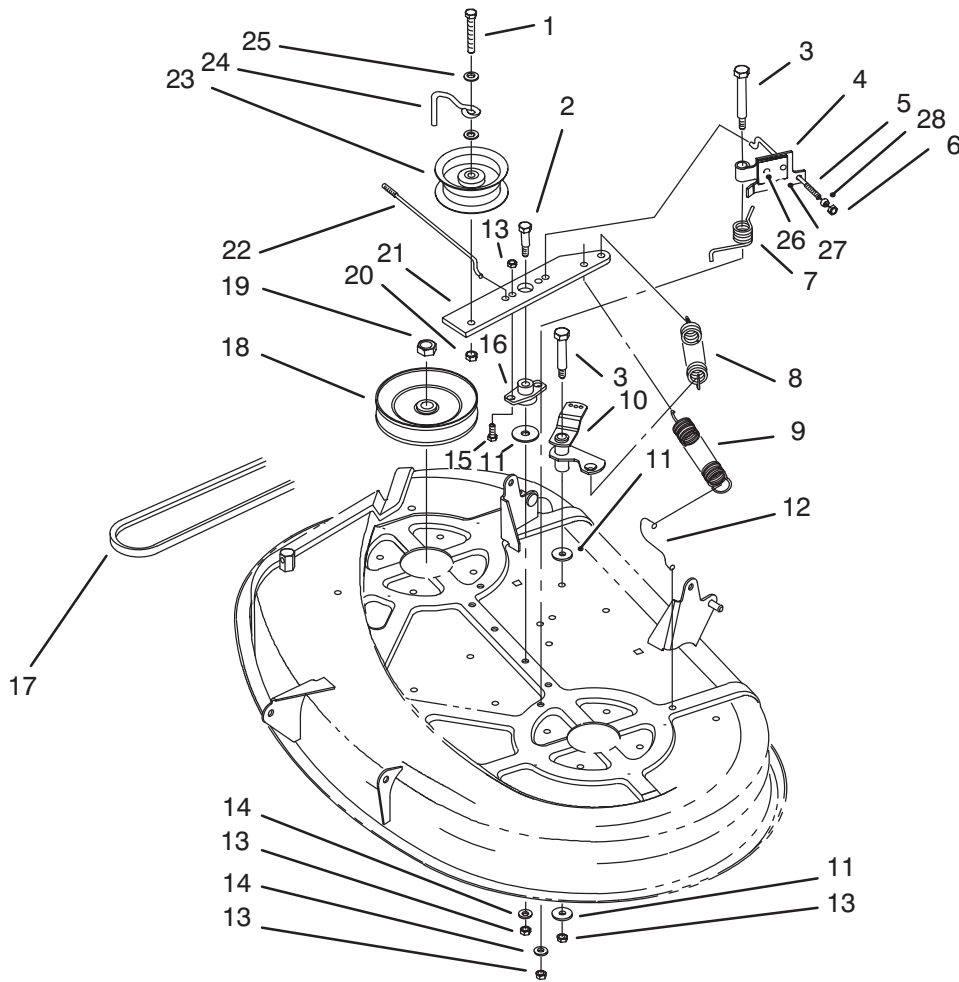

C-1347

BRAKE ASSEMBLY (38" CUTTING UNIT)

Ref. No.	Part No.	Description	No. Used
1	323-12	Screw - Hex Hd. Cap	1
2	7-0030	Bolt - Shoulder	1
3	88-4590	Bolt - Shoulder	3
4	88-6100	Brake - Deck (Incl. Ref. #26 & 27)	2
5	88-5550	Rod - Deck Brake L.H.	1
6	3296-42	Nut - Lock	2
7	88-5910	Spring - Torsion	2
8	88-6130	Spring - Deck Engage	1
9	92-8934	Spring - Extension	1
10	88-5390	Bellcrank	1
11	3256-68	Washer - Fender	3
12	88-5970	Hook - Spring Return	1
13	3296-29	Nut - Lock	6
14	3256-23	Washer - Flat	3

Ref. No.	Part No.	Description	No. Used
15	322-5	Screw - Hex Hd. Cap	2
16	88-4980	Bushing - Idler Arm	1
17	88-6250	V-Belt - Deck	1
18	88-5330	Pulley - Deck	2
19	3219-6	Nut - Lock	2
20	3296-39	Nut - Lock	1
21	88-4870	Arm - Idler	1
22	88-5540	Rod - Deck Brake R.H.	1
23	88-5630	Pulley - Idler	1
24	88-5070	Guide - Idler Belt	1
25	3256-24	Washer - Flat	2
26	3290-282	Rivet - Pop	4
27	56-9830	Pad - Brake	2
28	67-0710	Ball - Swivel	2