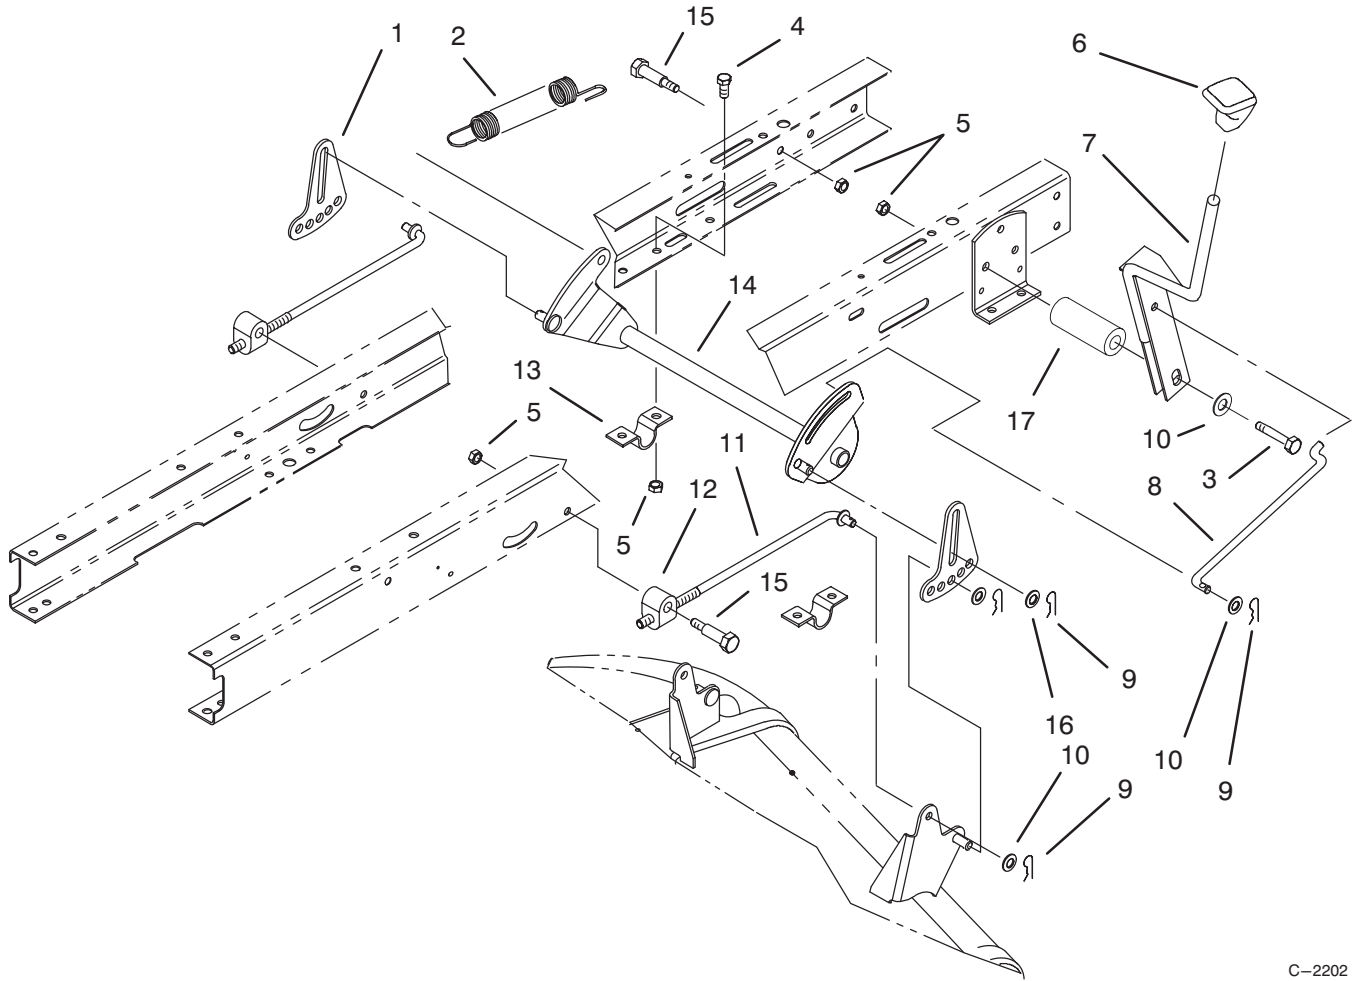

C-2202

HEIGHT OF CUT ASSEMBLY

Ref. No.	Part No.	Description	No. Used
1	88-5570	Link - Adjusting H.O.C.	2
2	88-6460	Spring - Extension	1
3	322-9	Bolt - Shoulder	1
4	322-3	Screw - Hex Hd. Cap	4
5	3296-29	Nut - Lock	8
6	62-1292	Knob - Shift	1
7	93-3822	Lever - H.O.C.	1
8	88-5900	Link - H.O.C.	1
9	3290-307	Pin - Hair Cotter	7

Ref. No.	Part No.	Description	No. Used
10	3256-24	Washer - Flat	4
11	88-5450	Rod - Hanger Rear	2
12	88-4230	Trunnion - H.O.C. Rear	2
13	88-4730	Clamp - H.O.C. Pivot	2
14	88-5110	Pivot - H.O.C.	1
15	7-0030	Bolt - Shoulder	3
16	80-6990	Washer - Hardened	4
17	65-7210	Spacer	1