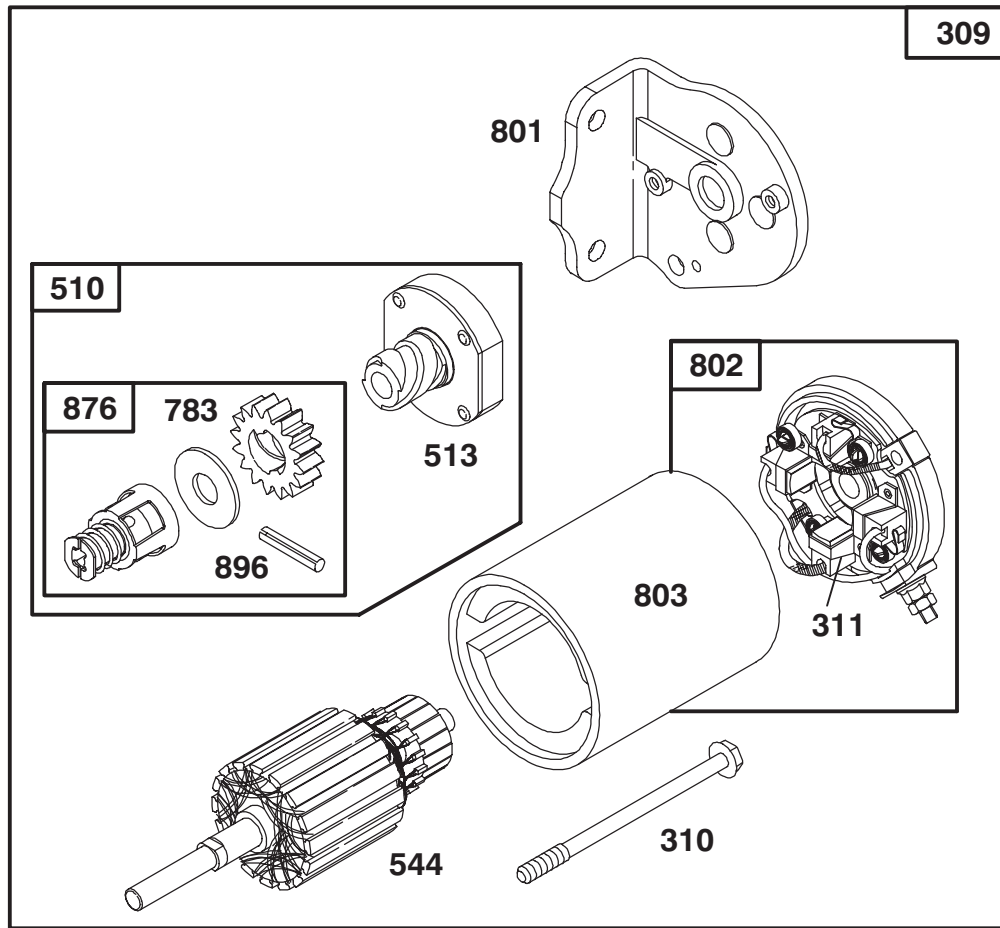

729A

728

Assemblies include all parts shown in frames.

ENGINE BRIGGS & STRATTON MODEL 286707-0453-01

Ref. No.	Part No.	Description	No. Used
309	394805	Motor and Drive Assy.	1
310	94003	Bolt Hex. Hd.	1
311	395538	Brush Assy.	1
510	495878	Starter Drive Assy.	1
513	398003	Clutch Assy.	1
544	390837	Armature Assy.	1
728	94627	Screw-Hex. Hd.	1
729A	224723	Retainer-Wire	1

Ref. No.	Part No.	Description	No. Used
783	280104	Gear	1
801	394856	Drive End Cap Assy.	1
802	395537	End Cap Assy Commutator	1
803	398159	Housing Assy.	1
876	495877	Retainer And Pin	1
896	94288	Pin-Roll	1