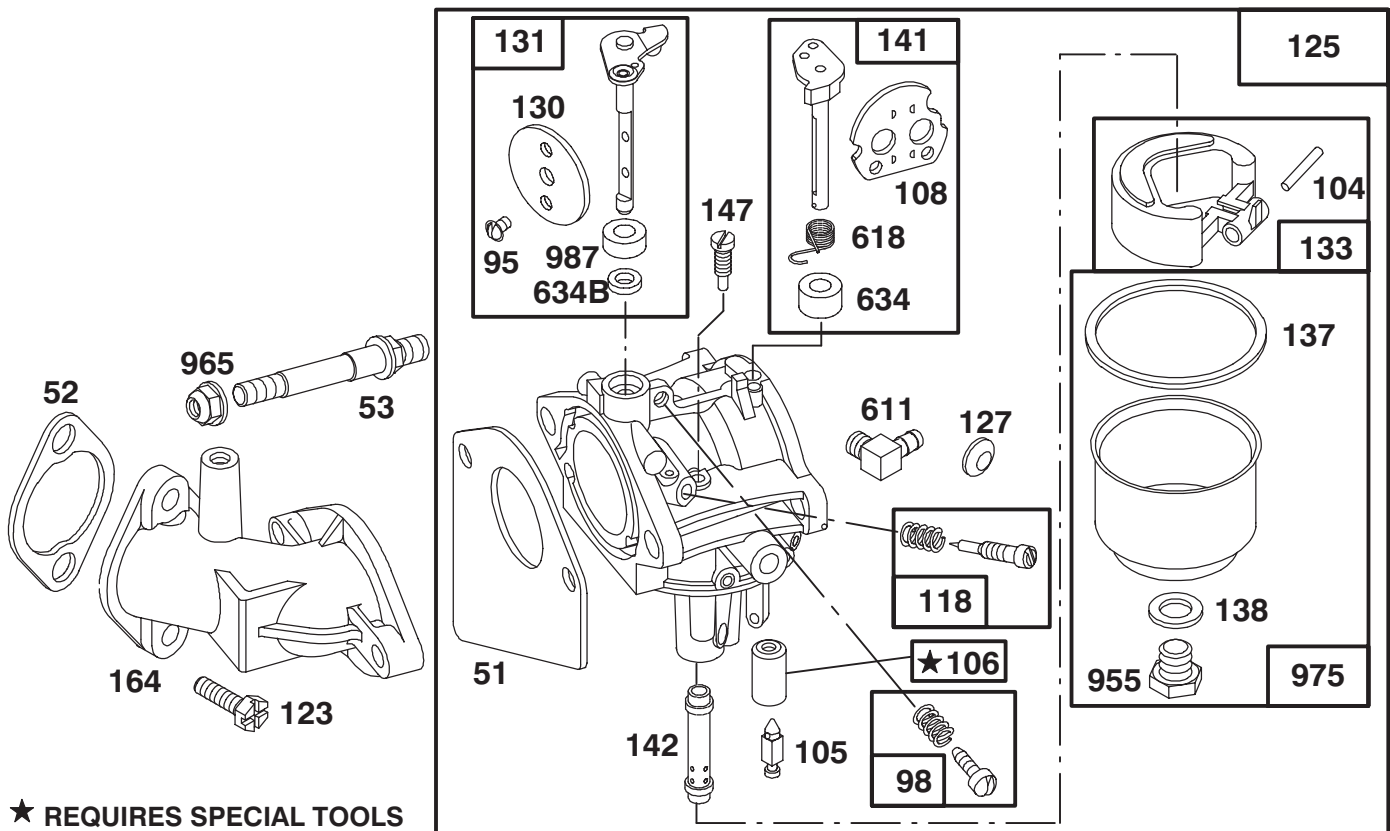

★ REQUIRES SPECIAL TOOLS TO INSTALL. SEE REPAIR INSTRUCTION MANUAL.

Assemblies include all parts shown in frames.

ENGINE BRIGGS & STRATTON MODEL 286707-0453-01

Ref. No.	Part No.	Description	No. Used
●51	272465	Gasket—Carburetor (Carb. to Elbow)	1
★52	272554	Gasket—Carburetor (Elbow to Cylinder)	1
53	94637	Stud—Carb. Mtg.	1
●95	94098	Screw—Throttle	1
98	495800	Screw—Idle Speed	1
●104	231789	Pin—Float Hinge	1
●105	231855	Valve Assy.—Inlet Needle	1
●106	231854	Inlet Valve Seat	1
108	224540	Valve—Choke	1
118	494383	Valve—Needle	1
121	495799	Carburetor Overhaul Kit	1
123	94616	Screw—Elbow Mtg.	1
125	495706	Carburetor Assembly	1
●127		Plug—Welch (Sold in Kit Only).	1
130	224539	Valve—Throttle	1

Ref. No.	Part No.	Description	No. Used
131	494379	Shaft and Lever— Throttle	1
133	494381	Float—Carburetor	1
◆◆137	281165	Gasket—Float Bowl	1
◆◆138	281164	Washer—Float Bowl Screw	1
141	495931	Shaft and Lever—Choke	1
●142	494537	Nozzle—Carburetor	1
●147	231794	Pilot—Jet	1
164	213819	Carburetor—Elbow	1
611	494451	Fuel Inlet Tube	1
618	262803	Spring—Choke Return	1
●634	281168	Seal—Choke Shaft	1
●634B	398970	Washer—Throttle Shaft	1
955	94642	Screw—Fuel Bowl	1
965	94010	Locknut—Air Cleaner Mtg.	1
975	494378	Bowl Assy.—Carburetor	1
977	494385	Carburetor Gasket Kit	1
●987	281166	Seal—Throttle Shaft	1

◆ Included in Carburetor Gasket Set—Part No.494385.

★ Included in Gasket Set—Part No. 494241.

● Included in Carburetor Overhaul Kit—Part No. 495799.