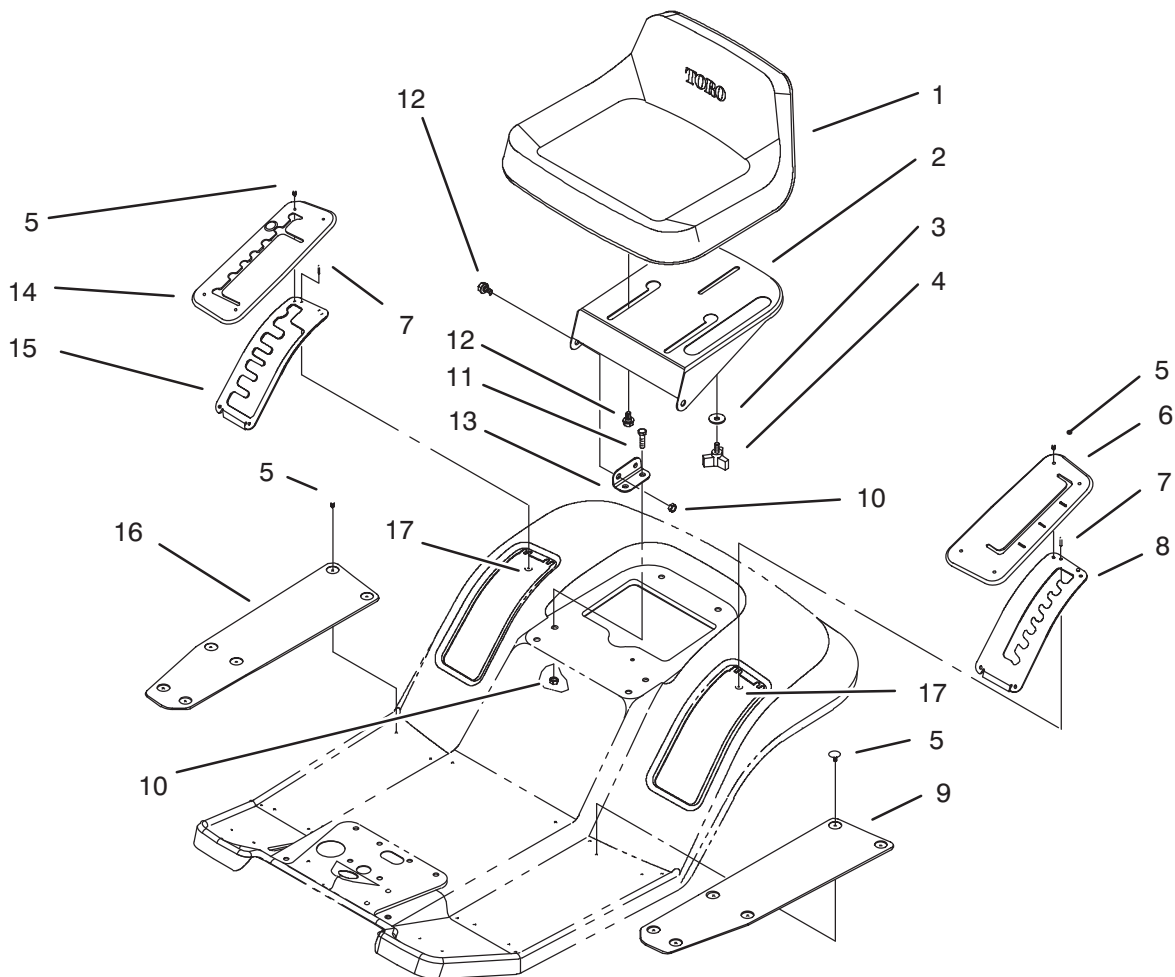

C-1830

SEAT ASSEMBLY

Ref. No.	Part No.	Description	No. Used
1	88-3950	Seat	1
2	88-4910	Support - Seat	1
3	5-4460	Washer - Fender	1
4	92-9674	Knob - Studded	1
5	3290-479	Fastener - Panel	20
6	88-5170	Cover - H.O.C.	1
7	3290-282	Rivet - Pop	4
8	88-5030	Gate - H.O.C.	1
9	88-5240	Mat - L.H. Foot	1

Ref. No.	Part No.	Description	No. Used
10	3296-29	Nut - Lock	6
11	322-3	Screw - Hex Hd. Cap	4
12	37-8770	Bolt - Shoulder	4
13	88-4820	Bracket - Seat Hinge	2
14	88-5160	Cover - Shift Gate	1
15	88-5020	Gate - Shift	1
16	88-5220	Mat - R.H. Foot	1
17	3269-26	Washer - Backup	4