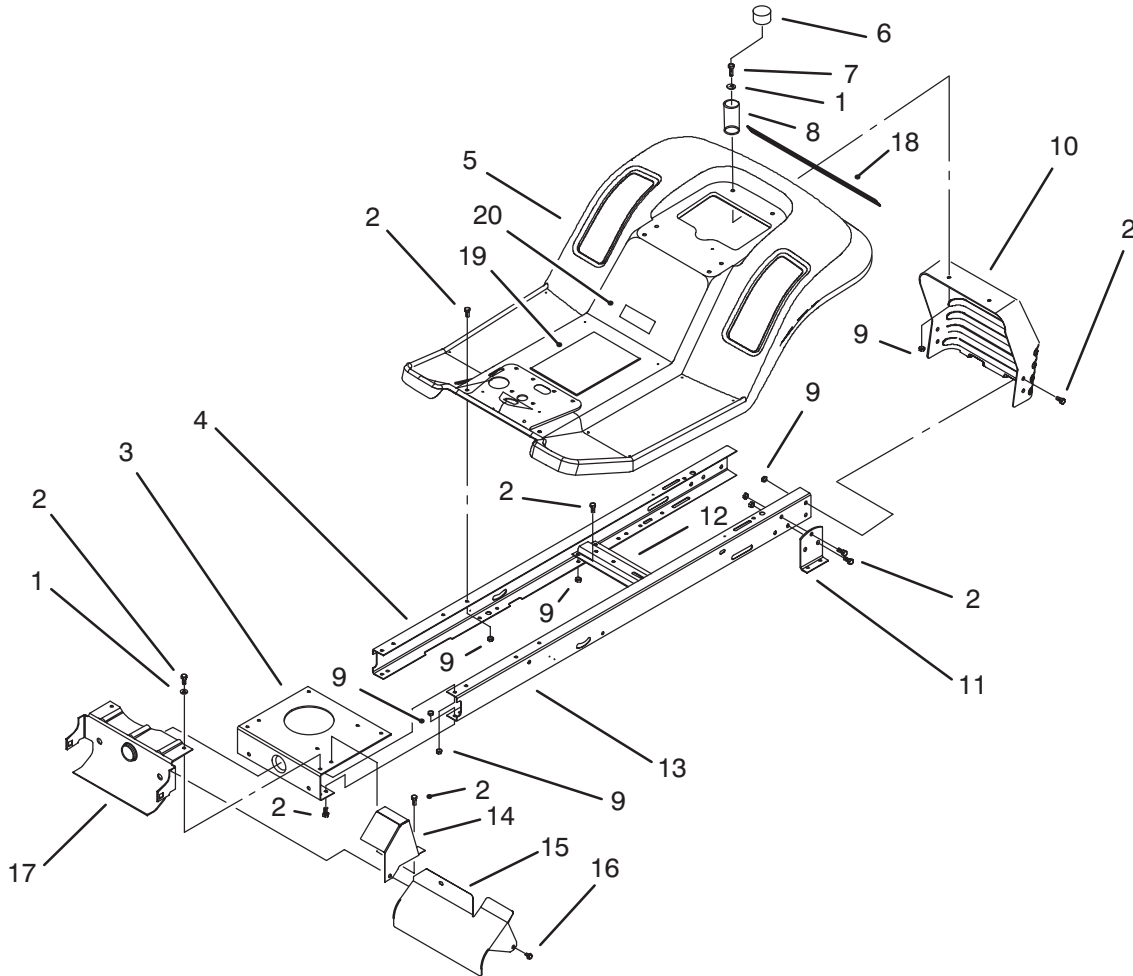

MODEL NO. 71184-5910001 & UP

PARTS CATALOG

1238XL LAWN TRACTOR

C-1307A

FRAME ASSEMBLY

Ref. No.	Part No.	Description	No. Used
1	3256-23	Washer - Flat	4
2	322-3	Screw - Hex Hd. Cap	22
3	88-4630	Plate - Engine Mount	1
4	88-4650	Rail - R.H. Frame	1
5	88-3840-01	Body - Rear	1
6	701178	Cap - Protector	2
7	322-5	Screw - Hex Hd. Cap	2
8	88-6220	Spring - Compression	2
9	3296-29	Nut - Lock	24
10	88-3940	Panel - Rear Hitch	1

C-1308

HOOD ASSEMBLY

Ref. No.	Part No.	Description	No. Used
1	88-5190	Lever - Deck Engage	1
2	93-0303	Tower - Steering	1
3	62-1292	Knob - Engage Lever	1
4	322-3	Screw - Hex Hd. Cap	2
5	3256-23	Washer - Flat	2
6	3296-29	Nut - Lock	2
7	3290-307	Pin - Cotter	2
8	46-8091	Screw - Plastite	2
9	3296-42	Nut - Lock	4
10	321-2	Screw - Hex Hd. Cap	4
11	28-0540	Bolt - Shoulder	2
12	88-6050	Bracket - Hood Pivot L.H.	1
13	3290-496	Nut - Retained	2
14	88-3930	Shield - Heat	1
15	46-8090	Screw - Plastite	8
16	88-4220	Latch - Hood	1