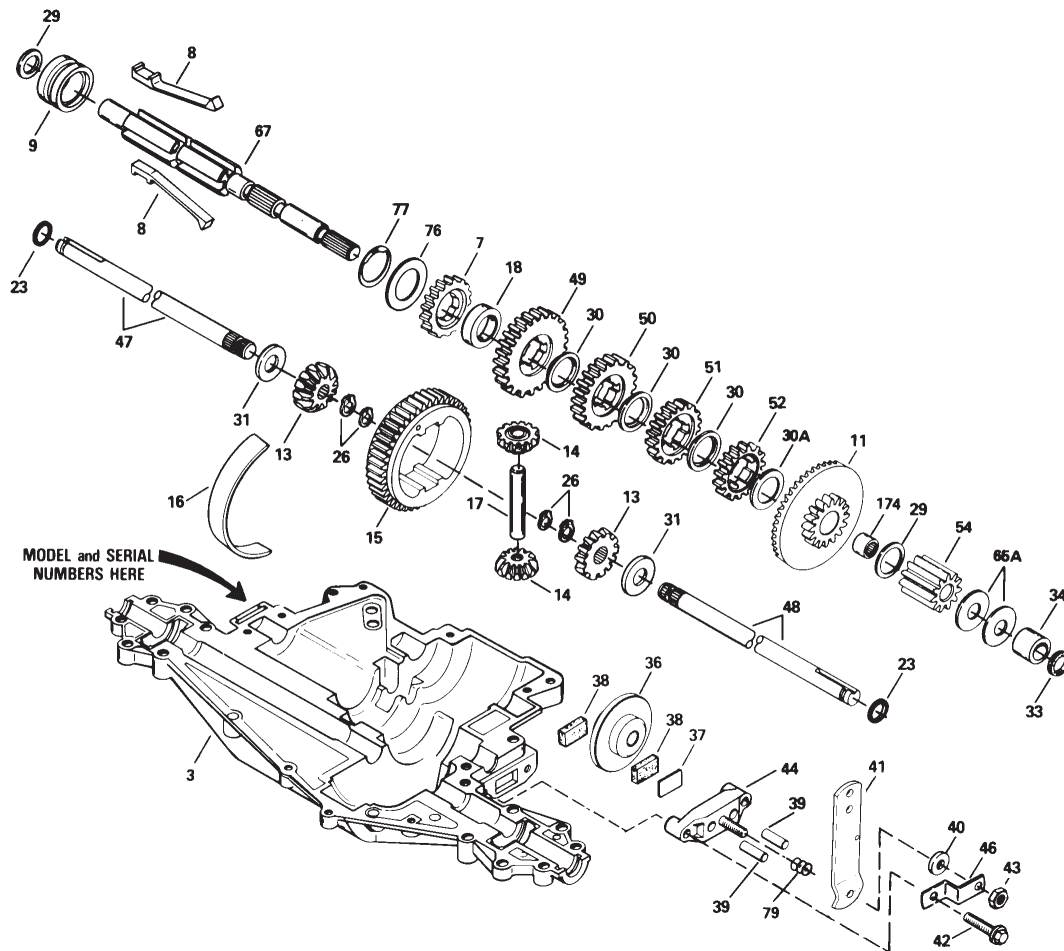

PEERLESS TRANSAXLE MODEL NO. 915-020 (Cont.)

Ref. No.	Part No.	Description	No. Used	Ref. No.	Part No.	Description	No. Used
3	770110	Transaxle Case	1	38	790006	Brake Pad	2
7	778122A	Spur Gear (22 Teeth)	1	39	786026	Dowel Pin	2
8	792133	Shift Key	4	40	792076A	Washer	1
9	784352	Shift Collar	1	41	790045	Brake Lever	1
11	778261	Bevel Gear & Bearing (44/16 Teeth) (Incl. Ref. #174)	1	42	792073	Screw	2
13	778221	Bevel Gear (16 Teeth)	2	43	792075	Locknut	1
14	778068	Differential Pinion	2	44	790025	Brake Pad Holder	1
15	778260	Ring Gear	1	46	786086	Brake Lever Bracket	1
16	786150	Bearing Strip	1	47	774869	Axle (16-13/16" lg.)	1
17	78139	Drive Pin	1	48	774688	Axle (11-5/8" lg.) (Incl. Ref. #26)	1
18	786147	Neutral Spacer	1	49	778125	Spur Gear (35 Teeth)	1
23	788061	Seal Ring	2	50	778250	Spur Gear (17 Teeth)	1
26	792125	Retaining Ring (pkg. of 2)	4	51	778313	Spur Gear (19 Teeth)	1
29	780072	Washer	2	52	778121A	Spur Gear (20 Teeth)	1
30	780108	Washer	3	54	778263	Spur Gear (11 Teeth)	1
30A	789145	Washer	1	65A	780160	Washer	2
31	780001	Washer	2	67	776352	Shifter & Brake Shaft	1
33	788076	O-Ring	1	76	780090	Washer	1
34	780159	Bushing	1	77	788078A	Inverted Retaining Ring (pkg. of 2)	1
36	790071	Brake Disk	1	79	792144	Spring	1
37	790007	Brake Pad Plate	1	174	780085	Needle Bearing	1