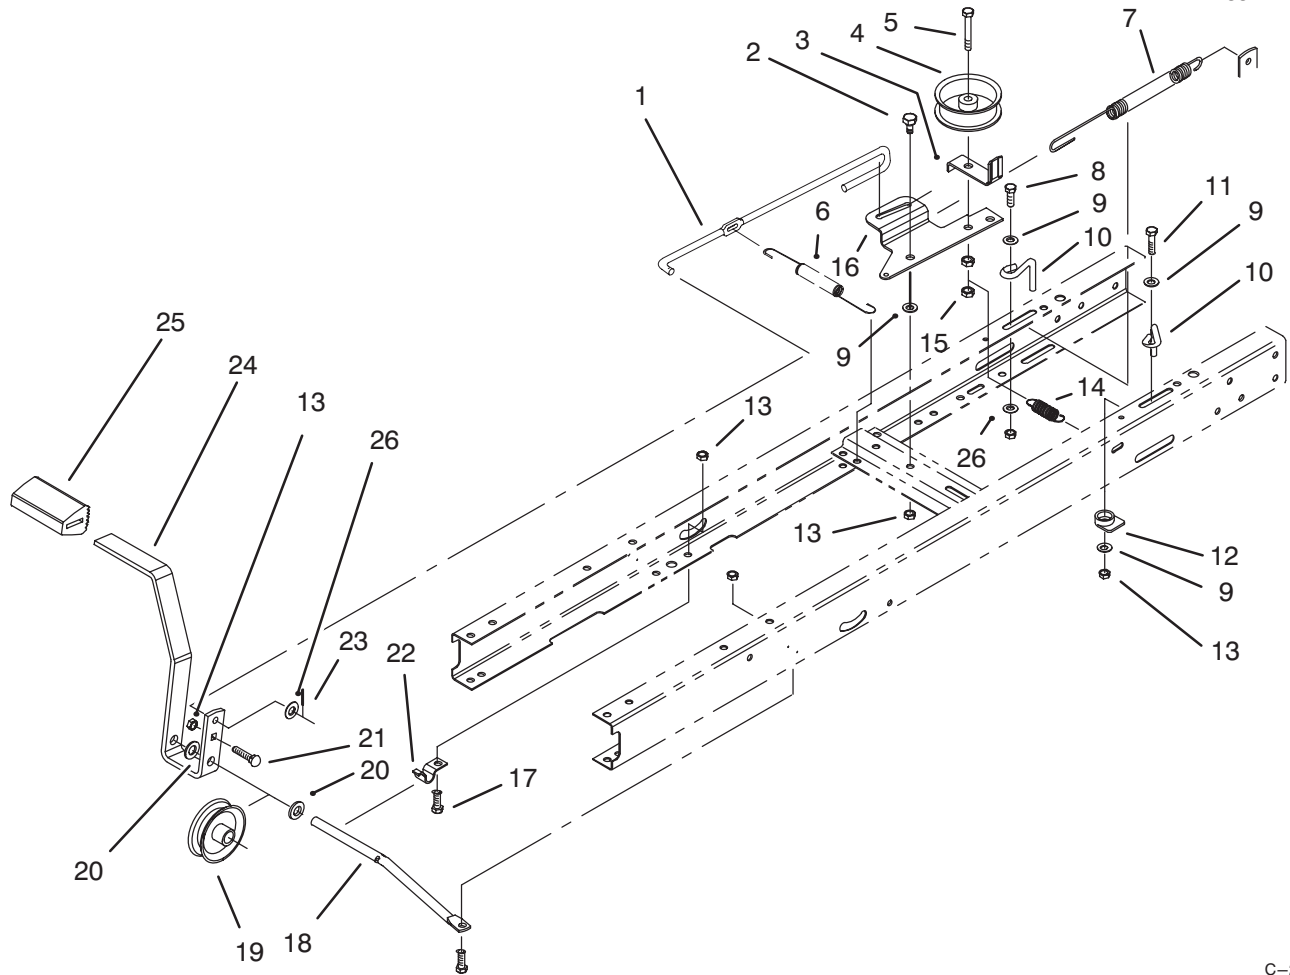

C-2103

CLUTCH ASSEMBLY

Ref. No.	Part No.	Description	No. Used
1	88-5270	Rod - Clutch/Brake	1
2	37-8770	Bolt - Shoulder	1
3	88-5560	Guide - Idler Belt	1
4	88-5680	Pulley - Flat Idler	1
5	323-11	Screw - Hex Hd. Cap	1
6	27-8890	Spring - Pedal Return	1
7	88-6140	Spring - Brake	1
8	322-5	Screw - Hex Hd. Cap	1
9	5-4460	Washer - Flat	4
10	88-5460	Guide - Trans. Belt	2
11	322-7	Screw - Hex Hd. Cap	1
12	84-5610	Guide - Cable	2
13	3296-29	Nut - Lock	6

Ref. No.	Part No.	Description	No. Used
14	88-6330	Spring - Extension	1
15	3296-59	Nut - Lock	2
16	88-6070	Arm - Idler	1
17	322-3	Screw - Hex Hd. Cap	2
18	88-5500	Rod - Pedal Pivot	1
19	88-4700	Pulley - Cable	1
20	3256-26	Washer - Flat	2
21	3230-3	Bolt - Carriage	1
22	88-4810	Clamp - Shift Pivot	1
23	3272-10	Pin - Cotter	1
24	88-5000	Pedal - Clutch/Brake	1
25	65-2920	Pad - Pedal	1
26	3256-23	Washer - Flat	2