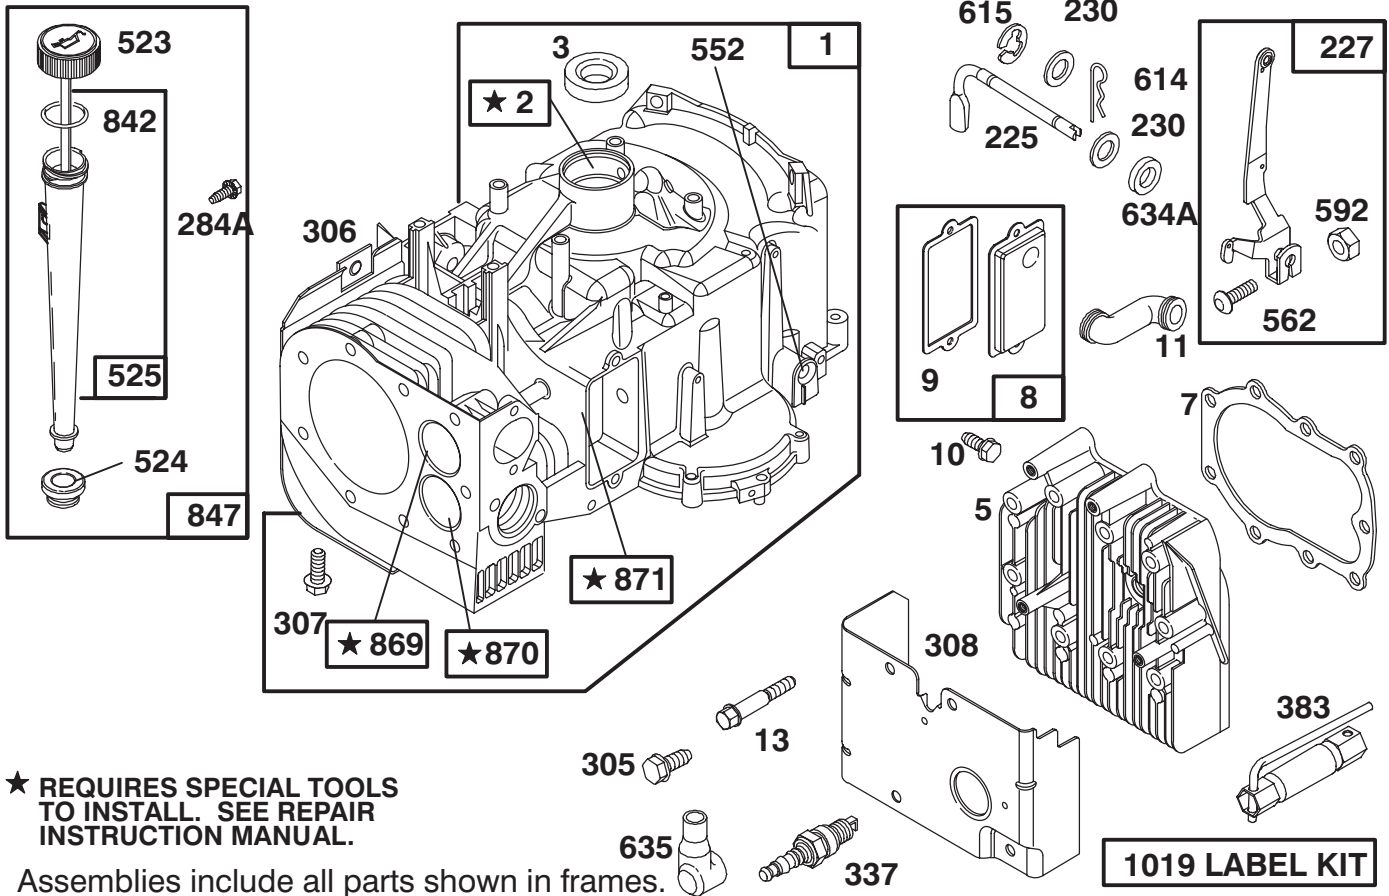

ENGINE BRIGGS & STRATTON MODEL 286707-0453-01

Ref. No.	Part No.	Description	No. Used
★12	271916	Gasket—Crkscse. (1/64" Thick)	1
★	271997	Gasket—Crkscse. (.005" Thick)	1
★	271996	Gasket—Crkscse. (.009" Thick)	1
15	94239	Plug—Oil Drain	1
16	495162	Crankshaft	1
	94196	Key—Timing Gear	1
18	494238	Base—Engine	1
★20	291675	Seal—Oil	1
22	94624	Screw—Base Mtg. Sem	1
24	222698	Key—Flywheel	1
25	394661	Piston Assy. (Std.)	1
	394662	Piston Assy. (.010" O.S.)	1
	394663	Piston Assy. (.020" O.S.)	1
	394664	Piston Assy. (.030" O.S.)	1
26	391780	Ring Set—Piston (Std.)	1
	391781	Ring Set—Piston (.010" O.S.)	1
	391782	Ring Set—Piston (.020" O.S.)	1
	391783	Ring Set—Piston (.030" O.S.)	1

Ref. No.	Part No.	Description	No. Used
27	260924	Lock—Piston Pin	1
28	299691	Pin Assy.—Piston (Std.)	1
	391286	Pin Assy.—Piston (.005" O.S.)	1
29	490348	Rod Assembly—Connecting	1
	490469	Rod—Connecting (020" U.S. Crankpin Bore)	1
32	94671	Screw—Connecting Rod	1
33	262246	Valve—Exhaust	1
34	262247	Valve—Intake	1
35	65906	Spring—Intake Valve	1
36	26828	Spring—Exhaust Valve	1
40	221596	Retainer—Intake Valve	1
41	292260	Rotacoil—Exhaust Valve	1
42	93630	Retainer—Ex. Valve Rotacoil	1
45	262248	Tappet—Valve	1
46	212897	Gear—Cam	1
219	490815	Oil Slinger, Gov. Gear Assy.	1
741	262932	Gear—Timing	1
757	212359	Link—Counterweight	1
758	399891	Counterweight Assy.	1
759	298909	Pin—Counterweight	1
761	93875	Screw—Counterweight	1

★ Included in Gasket Set—Part No. 494241.