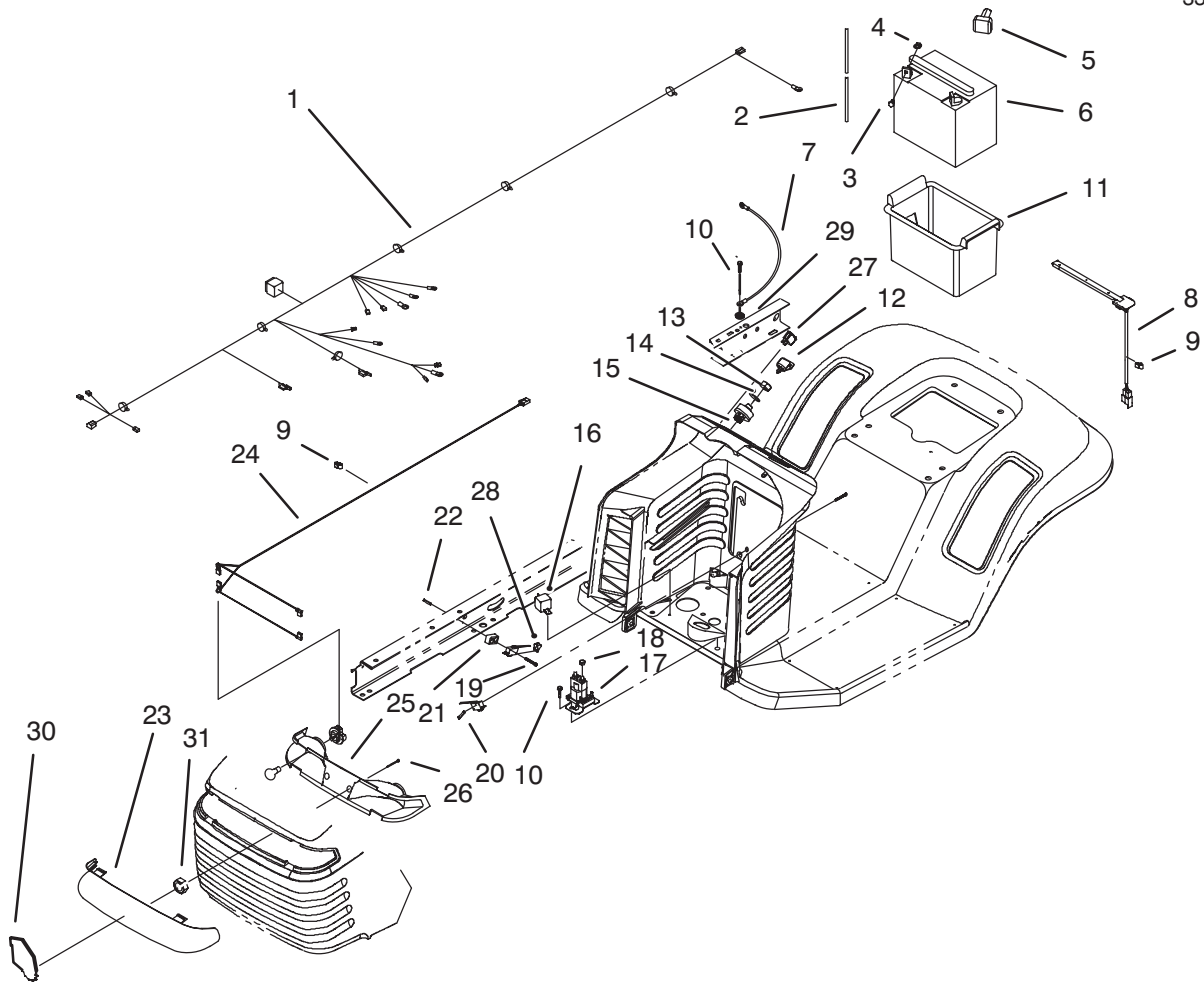

C-1831A

ELECTRICAL ASSEMBLY

Ref. No.	Part No.	Description	No. Used	Ref. No.	Part No.	Description	No. Used
1	93-3810	Harness - Wire	1	16	116397	Relay	1
2	56-2540	Vent - Tube	1	17	92-9845	Solenoid	1
3	321-4	Screw - Hex Hd. Cap	2	18	32149-2	Nut - Keps	2
4	32103-22	Nut - Wing	2	19	93-0539	Screw - Phillips Hd.	4
5	28-8080	Boot - Battery Terminal	1	20	88-9932	Switch - Micro	2
6	80-2600	Battery - 7 Plate	1	21	88-4880	Spacer - Microswitch	1
7	44-8110	Cable - Battery Negative	1	22	3290-354	Speednut	2
8	38-1420	Switch - Seat	1	23	88-3960	Lens - Headlights	1
9	702366	Clip - Wire Retainer	3	24	88-4320	Harness - Wire	1
10	32144-4	Screw - Hex Hd. Thr'd Form.	3	25	88-3970	Reflector & Lamp	1
11	88-4040	Box - Battery	1	26	32144-32	Screw - Plastite	2
12	63-8360	Key - Ignition	1	27	92-8875	Switch - Rocker	1
13	218-461	Nut - Hex	1	28	93-3240	Seal - Plunger	2
14	3254-5	Washer - Lock	1	29	3255-7	Washer - Ext. Tooth Lock	1
15	88-9830	Switch - Ignition	1	30	80-2240	Plate - Grille Panel	1
				31	3290-299	Nut - Tinnerman	1