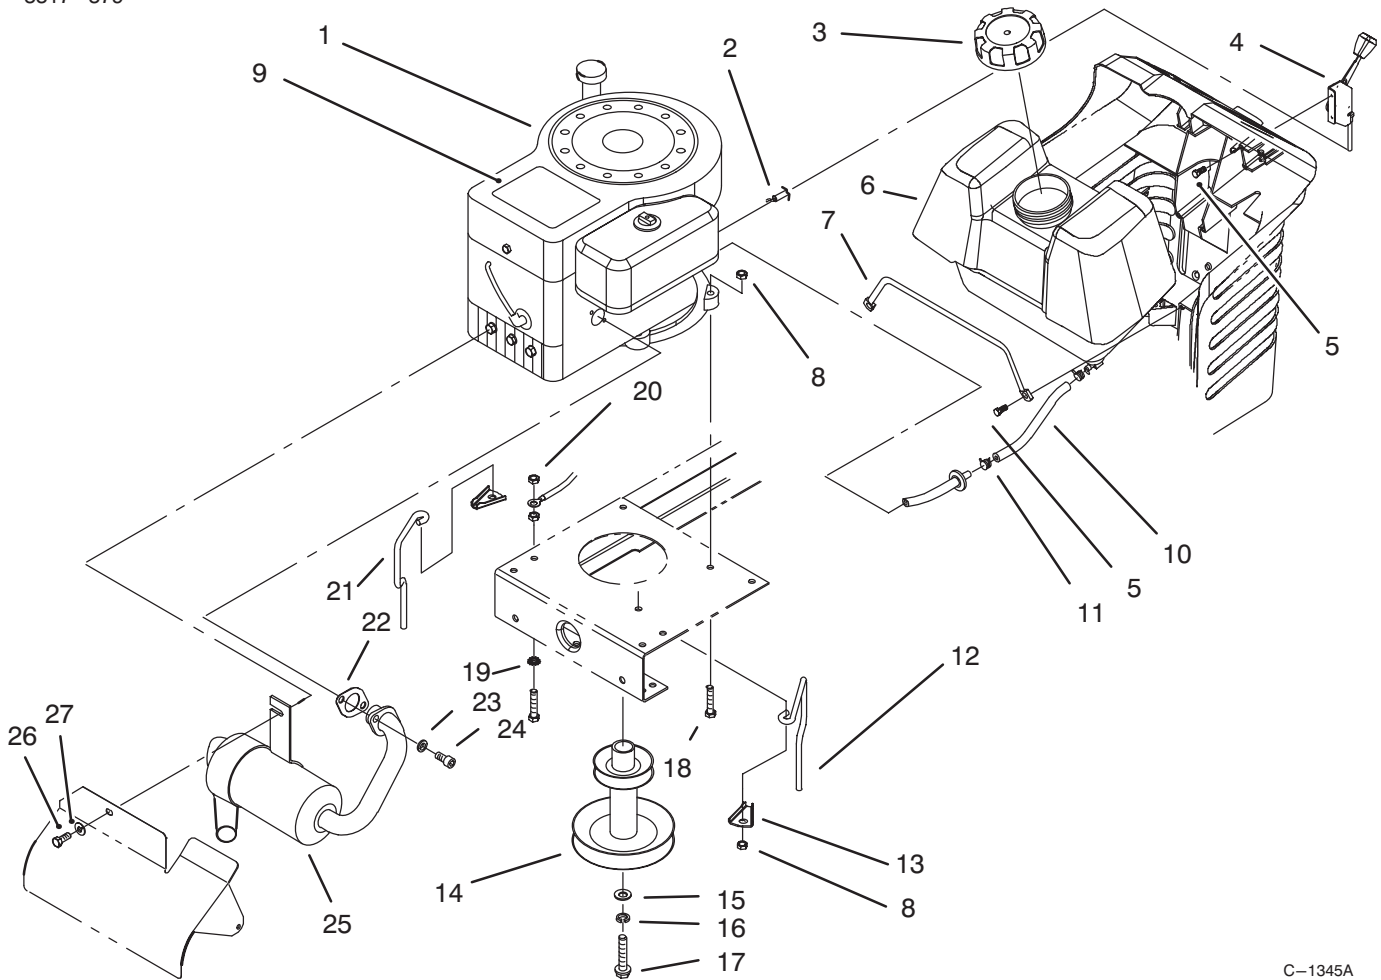

C-1345A

ENGINE ASSEMBLY

Ref. No.	Part No.	Description	No. Used
1		Engine - 12.5 H.P.	1
2	88-4350	Cable - Throttle	1
3	88-3980	Cap - Gas	1
4	88-4340	Control - Throttle	1
5	27-0220	Screw - Plastite	4
6	88-3880	Tank - Gas	1
7	88-5920	Rod - Gas Tank	1
8	3296-29	Nut - Lock	3
9	92-2481	Decal - Engine (12.5)	1
10	47-2963	Line - Fuel	1
11	2412-98	Clamp - Hose	2
12	88-5830	Guide - Belt L.H.	1
13	76-3820	Anchor - Belt Guide	2
14	88-4850	Pulley - Engine	1

Ref. No.	Part No.	Description	No. Used
15	3256-25	Washer - Flat	1
16	3253-22	Washer - Lock	1
17	26-0671	Bolt - Blade	1
18	322-9	Screw - Hex Hd. Cap	4
19	3255-8	Washer - Ext. Tooth Lock	1
20	32149-1	Nut - Keps	2
21	88-5840	Guide - Belt R.H.	1
22	88-4410	Gasket - Muffler	1
23	3253-4	Washer - Lock	2
24	3274-12	Screw - Hex Soc. Hd.	2
25	88-6480	Muffler	1
26	321-4	Screw - Hex Hd. Cap	1
27	3253-3	Washer - Lock	1