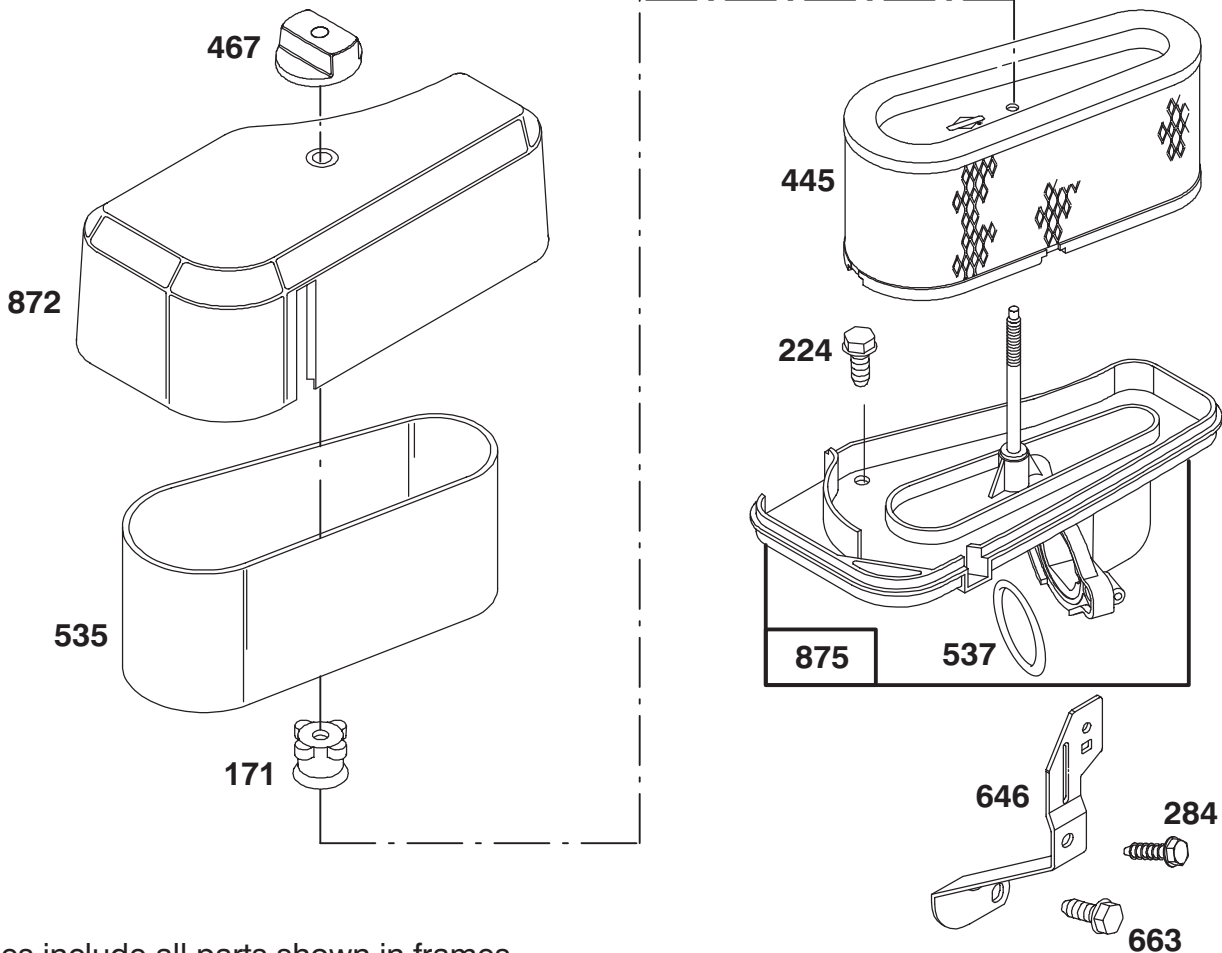

Assemblies include all parts shown in frames.

ENGINE BRIGGS & STRATTON MODEL 286707-0453-01

Ref. No.	Part No.	Description	No. Used
171	281051	Nut—Air Cleaner Mtg.	1
224	94513	Screw—Air Cleaner Sem	1
284	94704	Screw Hex. Head	1
445	493909	Cartridge—Air Cleaner	1
467	493903	Knob—Air Cleaner	1
535	272403	Element—Air Cleaner	1

Ref. No.	Part No.	Description	No. Used
★537	281106	O-Ring—Air Cleaner	1
646	224546	Brace—Air Cleaner	1
663	94620	Screw—Hex. Hd.	1
872	281104	Cover—Air Cleaner	1
875	494237	Body—Air Cleaner	1

★ Included in Gasket Set—Part No. 494241.