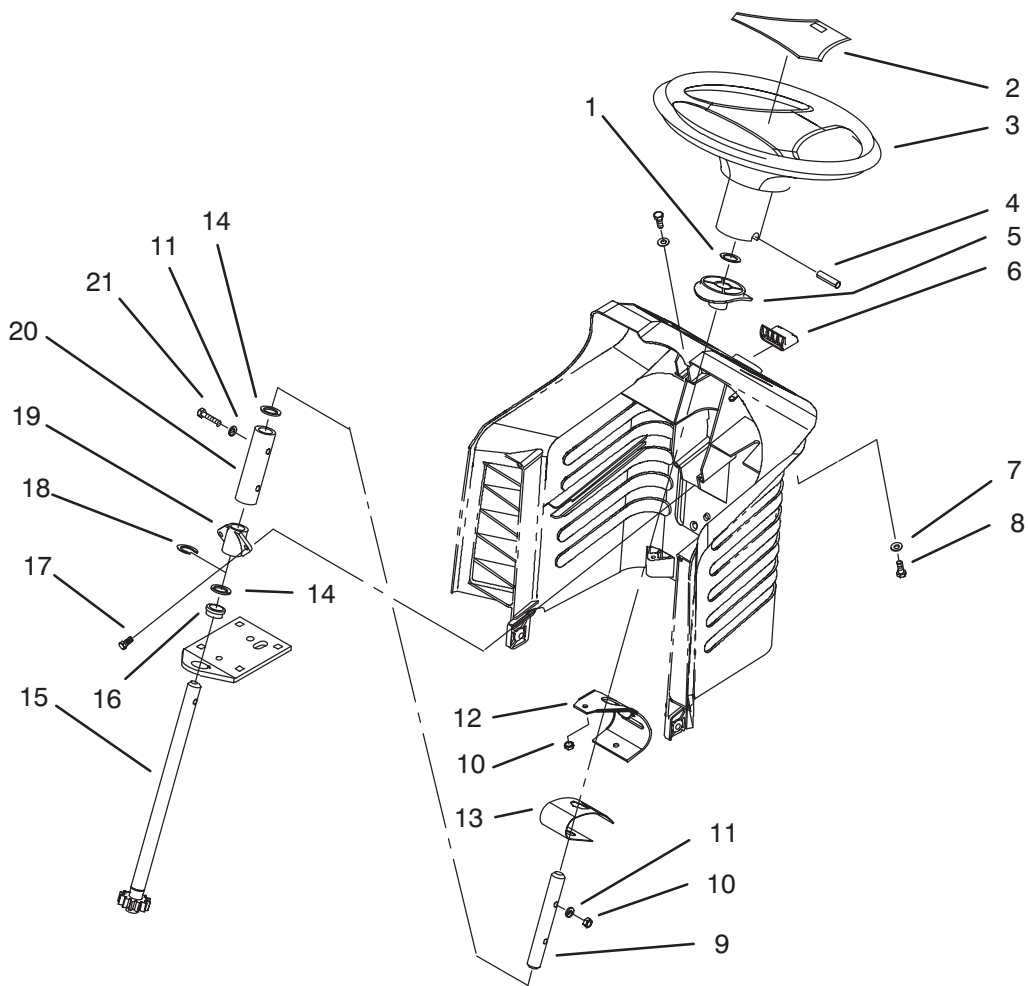

C-1344A

STEERING ASSEMBLY

Ref. No.	Part No.	Description	No. Used
1	32151-81	Ring - Retaining	1
2	88-3870	Cover - Steering Wheel	1
3	88-3850	Wheel - Steering (Incl. Ref. #2)	1
4	32121-78	Pin - Roll	1
5	88-4190	Bushing - Sliding	1
6	88-4180	Button - Release	1
7	3256-22	Washer - Flat	2
8	321-4	Screw - Hex Hd. Cap	2
9	88-6300	Shaft - Steering Upper	1
10	3296-42	Nut - Lock	4

Ref. No.	Part No.	Description	No. Used
11	3-7501	Washer - Curved	4
12	88-5180	Bracket - Backup	1
13	88-4890	Spring - Leaf	1
14	3-6498	Washer - Thrust	2
15	88-6370	Shaft - Steering Short	1
16	88-5150	Bushing - Flange	1
17	27-0220	Screw - Plastite	2
18	32151-48	E-Ring	1
19	88-4210	Bushing - Stationary	1
20	88-6090	Coupling - Steering	1
21	321-9	Screw - Hex Hd. Cap	2