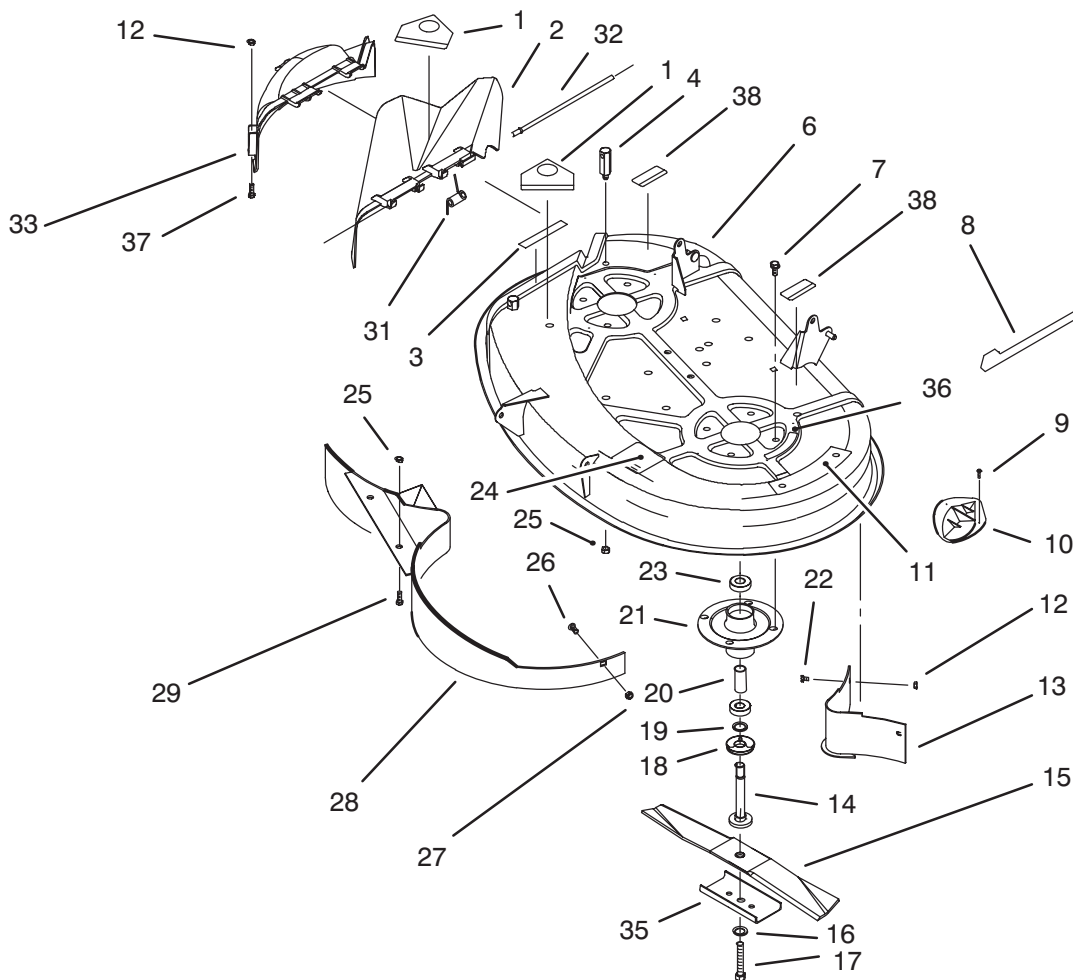

C-1320A

HOUSING & SPINDLE ASSEMBLY (38" CUTTING UNIT)

Ref. No.	Part No.	Description	No. Used
1	93-1122	Decal - Danger	2
2	93-0317	Deflector Ass'y (Incl. Ref. #1)	1
3	68-3650	Decal - Deflector Danger	1
4	57-4360	Post - Rear Pivot	1
6	88-5780-01	Deck - 38"	1
7	32144-41	Screw - Taptite	8
8	92-9520	Decal - Recycler	1
9	32144-111	Screw - Plastic	8
10	76-2160	Plate - Kicker	4
11	79-3140	Decal - Danger	1
12	3296-42	Nut - Lock	4
13	79-1640	Baffle - Rear	1
14	80-4341	Shaft - Spindle	2
15	79-3061	Blade - Recycler	2
16	3290-465	Washer - Belleville	2
17	26-0671	Bolt - Blade	2
18	80-4360	Shield - Bearing	2

Ref. No.	Part No.	Description	No. Used
19	80-4380	Spacer - Hardened	2
20	62-3661	Spacer - Bearing	2
21	88-4510	Housing - Spindle	2
22	321-4	Screw - Hex Hd. Cap	2
23	38-7820	Bearing - Spindle	4
24	93-6679	Decal - Belt Guide	1
25	3296-39	Nut - Lock	3
26	3230-1	Bolt - Carriage	1
27	3296-29	Nut - Lock	1
28	79-1600	Baffle - Recycler	1
29	323-5	Screw - Hex Hd. Cap	2
31	57-6950	Spring - Torsion	1
32	57-4380	Rod - Deflector Hinge	1
33	88-4430	Cover - Recycler	1
35	80-0510	Stiffener - Blade	2
36	68-3660	Decal - Shield Danger	1
37	321-14	Screw - Hex Hd. Cap	2
38	55-4300	Decal - Caution Spring	2