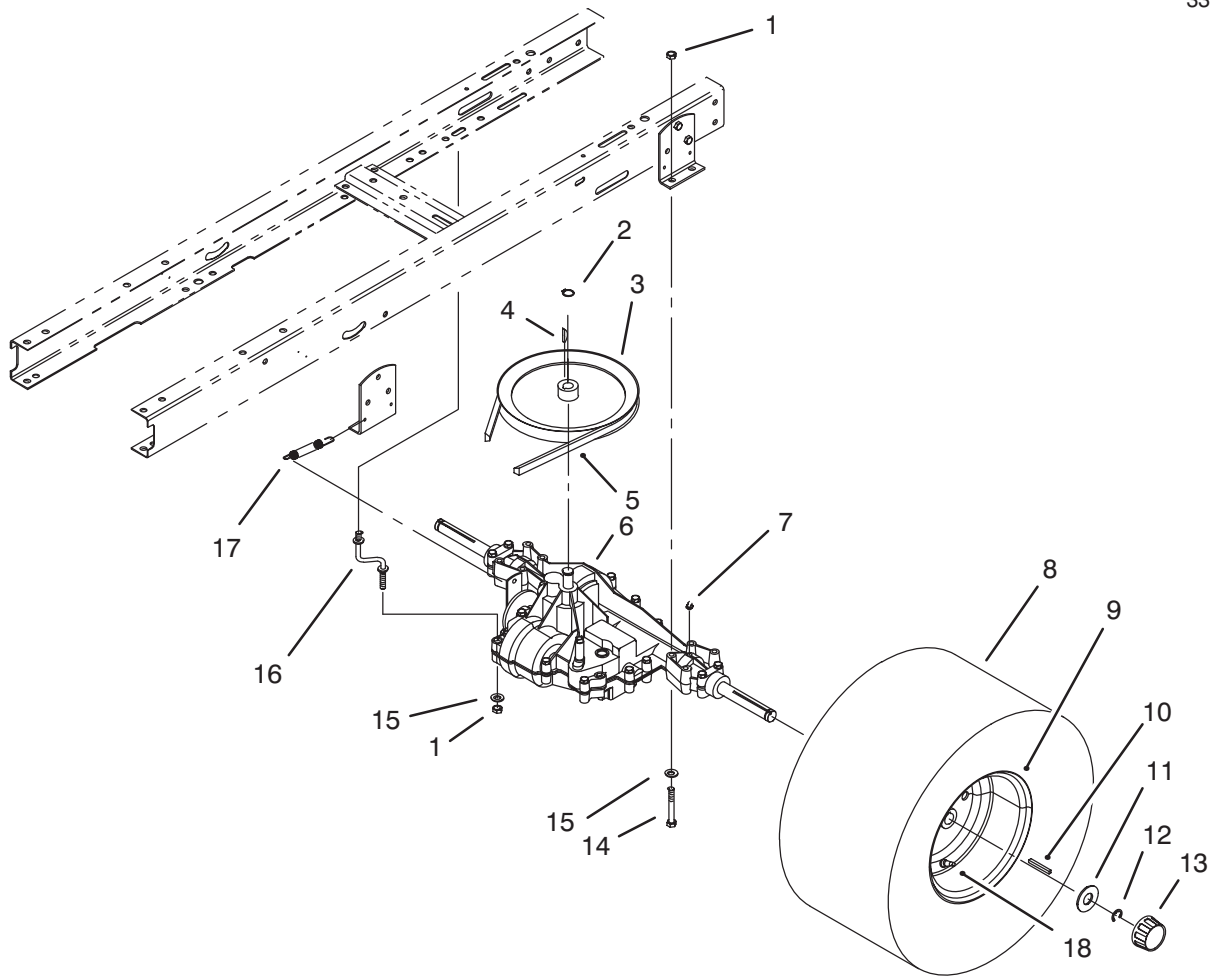

C-1831A

ELECTRICAL ASSEMBLY

Ref. No.	Part No.	Description	No. Used	Ref. No.	Part No.	Description	No. Used
1	93-3810	Harness - Wire	1	16	116397	Relay	1
2	56-2540	Vent - Tube	1	17	92-9845	Solenoid	1
3	321-4	Screw - Hex Hd. Cap	2	18	32149-2	Nut - Keps	2
4	32103-22	Nut - Wing	2	19	93-0539	Screw - Phillips Hd.	4
5	28-8080	Boot - Battery Terminal	1	20	88-9932	Switch - Micro	2
6	80-2600	Battery - 7 Plate	1	21	88-4880	Spacer - Microswitch	1
7	44-8110	Cable - Battery Negative	1	22	3290-354	Speednut	2
8	38-1420	Switch - Seat	1	23	88-3960	Lens - Headlights	1
9	702366	Clip - Wire Retainer	3	24	88-4320	Harness - Wire	1
10	32144-4	Screw - Hex Hd. Thr'd Form.	3	25	88-3970	Reflector & Lamp	1
11	88-4040	Box - Battery	1	26	32144-32	Screw - Plastite	2
12	63-8360	Key - Ignition	1	27	92-8875	Switch - Rocker	1
13	218-461	Nut - Hex	1	28	93-3240	Seal - Plunger	2
14	3254-5	Washer - Lock	1	29	3255-7	Washer - Ext. Tooth Lock	1
15	88-9830	Switch - Ignition	1	30	80-2240	Plate - Grille Panel	1
				31	3290-299	Nut - Tinnerman	1