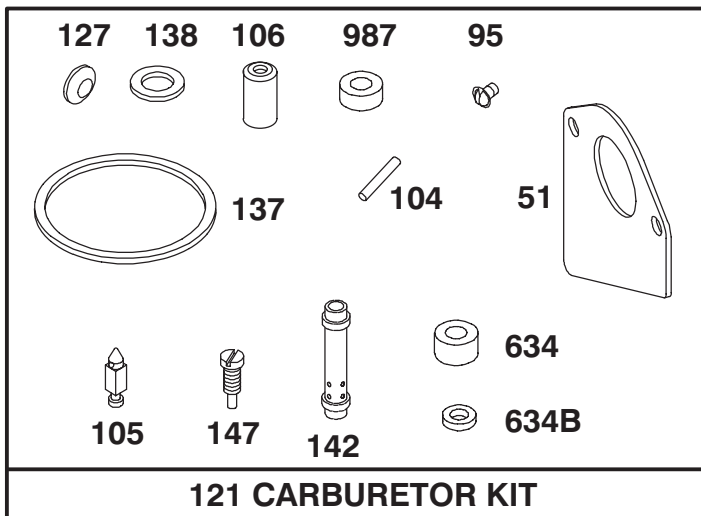

Assemblies include all parts shown in frames.

ENGINE BRIGGS & STRATTON MODEL 286707-0453-01

Ref. No.	Part No.	Description	No. Used
★3	391086	Seal—Oil	1
★7	271866	Gasket—Cylinder Head	1
★9	27803	Gasket—Valve Cover	1
★12	271916	Gasket—Crankcase Cover (1/64" Thick)	1
★	271997	Gasket—Crankcase Cover (.005" Thick)	1
★	271996	Gasket—Crankcase Cover (.009" Thick)	1
★20	291675	Seal—Oil	1
◆★51	272465	Gasket—Carburetor (Carb. to Elbow)	1
★52	272554	Gasket—Carburetor (Elbow to Cylinder)	1
●95	94098	Screw—Throttle	1
●104	231789	Pin—Float Hinge	1
●105	231855	Valve Assy.—Inlet Needle	1
●106	231854	Inlet Valve Seat	1

★ Included in Gasket Set—Part No. 494241.
● Included in Carburetor Kit—Part No. 495799.

Ref. No.	Part No.	Description	No. Used
121	495799	Carburetor Kit	1
●127		Plug—Welch (Sold in Kit Only).	1
◆●137	281165	Gasket—Float Bowl	1
◆●138	281164	Washer—Float Bowl Screw	1
●142	494537	Nozzle—Carburetor	1
●147	231794	Pilot—Jet	1
358	494241	Gasket Set	1
★524	68838	Seal—Filler Tube	1
★537	281106	O-Ring—Air Cleaner	1
●634	281168	Seal—Choke Shaft	1
★634A	491323	Seal—Governor	1
●634B	394970	Washer—Throttle Shaft	1
★842	270920	Seal—Oil Filler Cap	1
977	494358	Carburetor Gasket Set	1
●987	281166	Seal—Throttle Shaft	1

◆ Included in Carburetor Gasket Set—Part No. 494385.