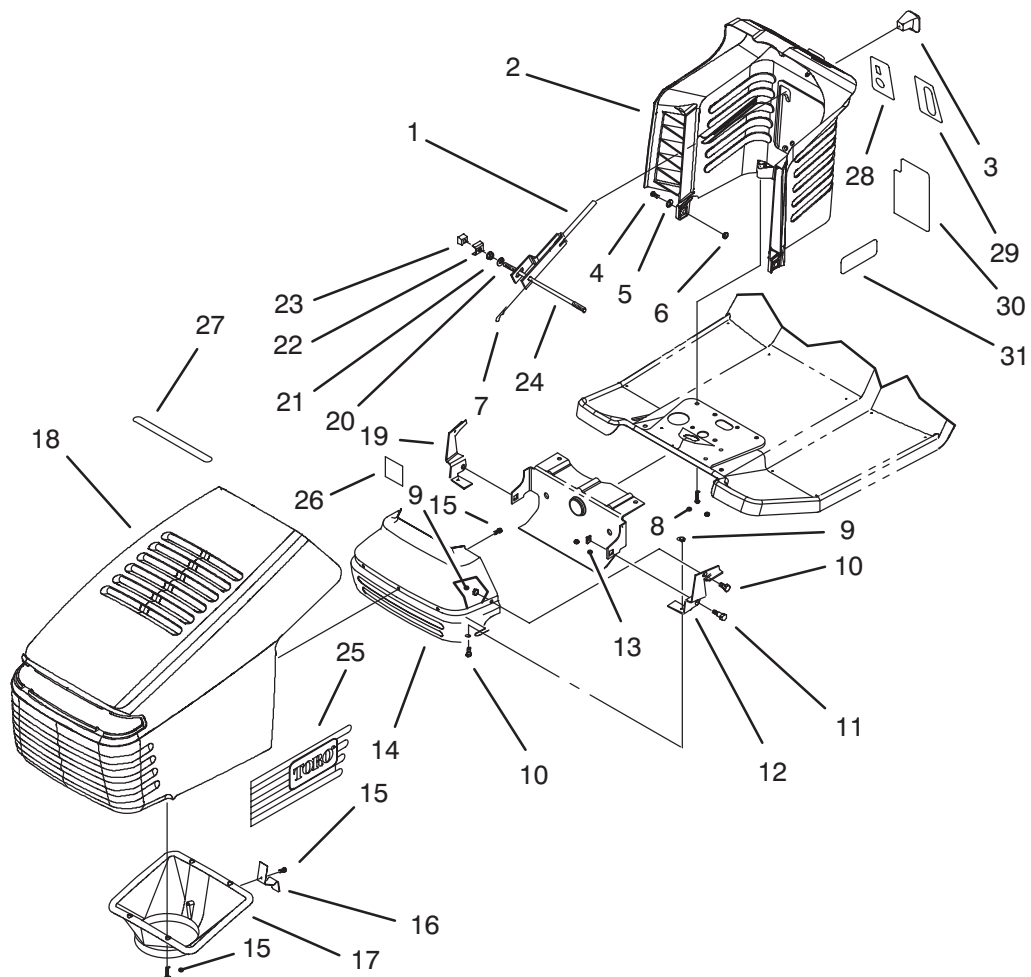

C-1308

HOOD ASSEMBLY

Ref. No.	Part No.	Description	No. Used
1	88-5190	Lever - Deck Engage	1
2	93-0303	Tower - Steering	1
3	62-1292	Knob - Engage Lever	1
4	322-3	Screw - Hex Hd. Cap	2
5	3256-23	Washer - Flat	2
6	3296-29	Nut - Lock	2
7	3290-307	Pin - Cotter	2
8	46-8091	Screw - Plastite	2
9	3296-42	Nut - Lock	4
10	321-2	Screw - Hex Hd. Cap	4
11	28-0540	Bolt - Shoulder	2
12	88-6050	Bracket - Hood Pivot L.H.	1
13	3290-496	Nut - Retained	2
14	88-3930	Shield - Heat	1
15	46-8090	Screw - Plastite	8
16	88-4220	Latch - Hood	1

Ref. No.	Part No.	Description	No. Used
17	88-4050	Duct - Hood Air	1
18	92-8650	Hood	1
19	88-6040	Bracket - Hood Pivot R.H.	1
20	3256-24	Washer - Flat	2
21	32128-43	Nut - Flange	2
22	88-4160	Clamp - Pivot Rod	2
23	88-4140	Nut - Wedge	2
24	88-4170	Rod - Tower Pivot	1
25	92-2467	Decal - Hood R.H.	1
*	92-2468	Decal - Hood L.H.	1
26	92-5782	Patch - Heat Tape	1
27	92-5748	Decal - Air Duct	1
28	92-2460	Decal - Ignition/Lights	1
29	92-2461	Decal - Throttle	1
30	92-2462	Decal - Deck Engage	1
31	92-2474	Decal - Tower 1238XL	2

*Not Illustrated