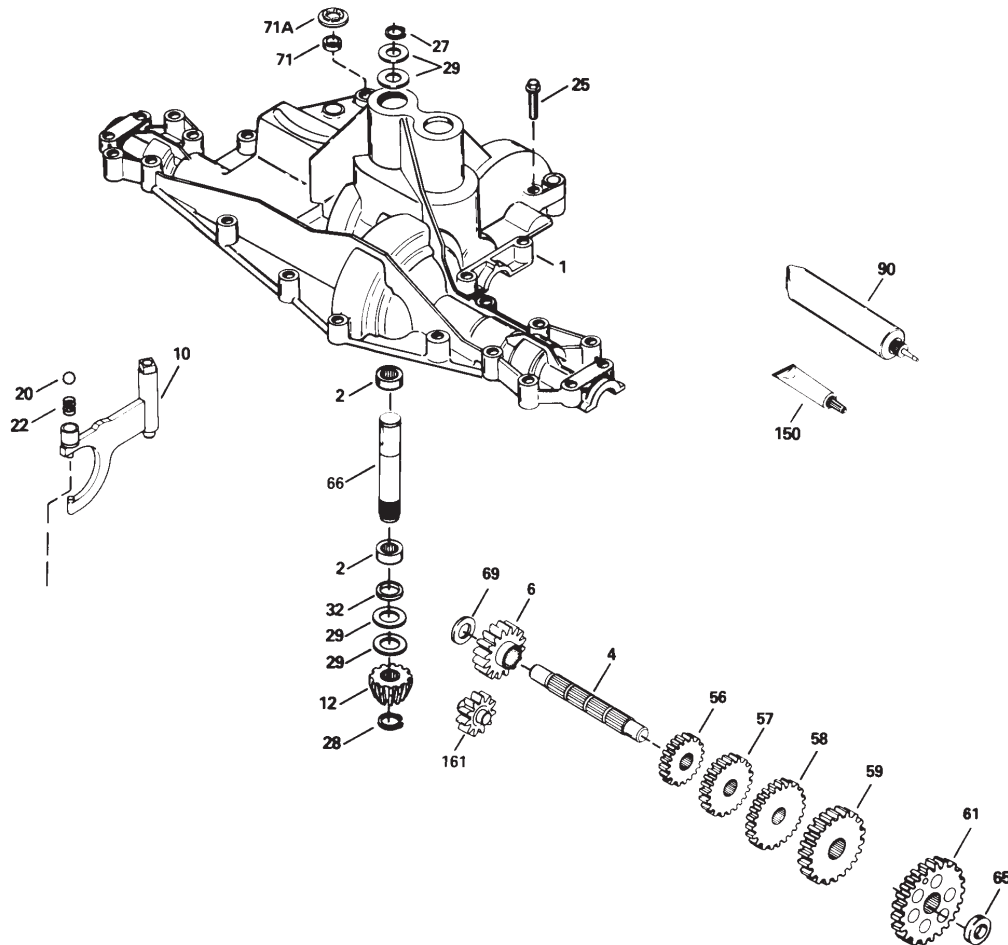

PEERLESS TRANSAXLE MODEL NO. 915-020

Ref. No.	Part No.	Description	No. Used
1	772128	Transaxle Cover	1
4	776300	Countershaft	1
6	778281	Spur Gear (16 Teeth)	1
10	784370	Shift Rod & Fork	1
12	778262	Bevel Pinion (14 Teeth)	1
20	792139	Ball (3/8" dia.)	1
22	792142	Spring	1
25	792073	Screw	17
27	792035	Retaining Ring	1
28	788040	Retaining Ring	1
29	780072	Washer	4
32	792001	O-Ring	1
56	778151	Spur Gear (15 Teeth)	1
57	778249	Spur Gear (23 Teeth)	1

Ref. No.	Part No.	Description	No. Used
58	778314	Spur Gear (21 Teeth)	1
59	778129A	Spur Gear (30 Teeth)	1
61	778265	Spur Gear (34 Teeth)	1
65	780162	Washer	1
66	776299	Input Shaft (3.522" lg.)	1
69	780161	Thrust Washer	1
71	788069	Square Cut Ring	1
71A	792145	Pushnut	1
90	788067B	Grease (32 oz. btl. Bentonite grease)	1
150	510334	Gasket Eliminator (Loctite #515)	1
161	776302	Reverse Idler Assembly	1