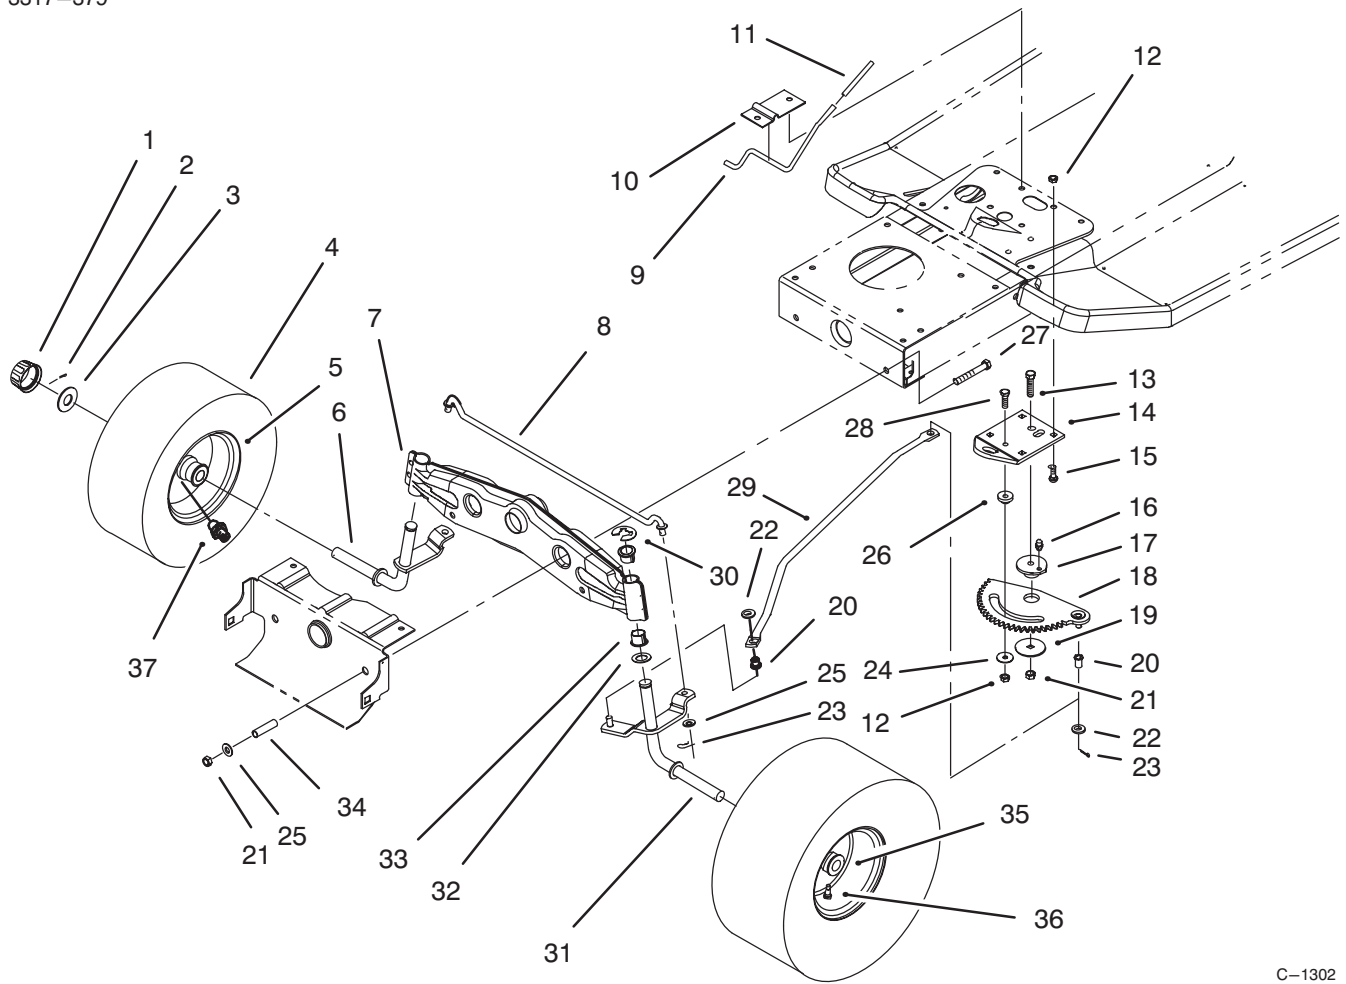

C-1302

FRONT AXLE ASSEMBLY

Ref. No.	Part No.	Description	No. Used
1	61-9780	Cap - Hub	2
2	3272-12	Pin - Cotter	2
3	28-2480	Washer	2
4	88-4070	Tire - 13"	2
5	88-4370	Rim - Front Wheel	2
6	92-7889	Spindle - R.H.	1
7	88-4460	Axle - Front	1
8	88-5380	Rod - Steering Tie	1
9	88-5510	Rod - Parking Brake	1
10	88-5520	Bracket - Parking Brake	1
11	88-0890	Grip - Brake Rod	1
12	3296-29	Nut - Lock	5
13	3231-4	Screw - Carriage	1
14	88-5130	Bracket - Steering Rack	1
15	3230-1	Bolt - Carriage	4
16	302-26	Fitting - Grease	1
17	88-4670	Bushing - Eccentric	1
18	88-5200	Rack - Steering	1
19	111419	Washer - Fender	1
20	52-2891	Bushing - Steering Link	2
21	3296-39	Nut - Lock	3

Ref. No.	Part No.	Description	No. Used
22	3256-25	Washer - Flat	2
23	3272-10	Pin - Cotter	4
24	5-4460	Washer - Fender	1
25	3256-24	Washer - Flat	4
26	88-5010	Spacer - Steering Rack	1
27	323-13	Screw - Hex Hd. Cap	2
28	3230-3	Screw - Carriage	1
29	88-4830	Link - Drag	1
30	32151-48	E-Ring	2
31	92-7890	Spindle - L.H.	1
32	3-6498	Washer - Thrust	2
33	88-5800	Bushing - Steering Spindle	4
34	88-5470	Spacer - Front Axle	2
35	88-4400	Bearing - Wheel	4
36	232-27	Valve Stem w/Cap	2
37	302-5	Fitting - Grease	2
*	232-39	Inner Tube	2
*	88-4280	Wheel & Tire Assembly (Incl. Ref. #4 & 5)	2

*Not Illustrated