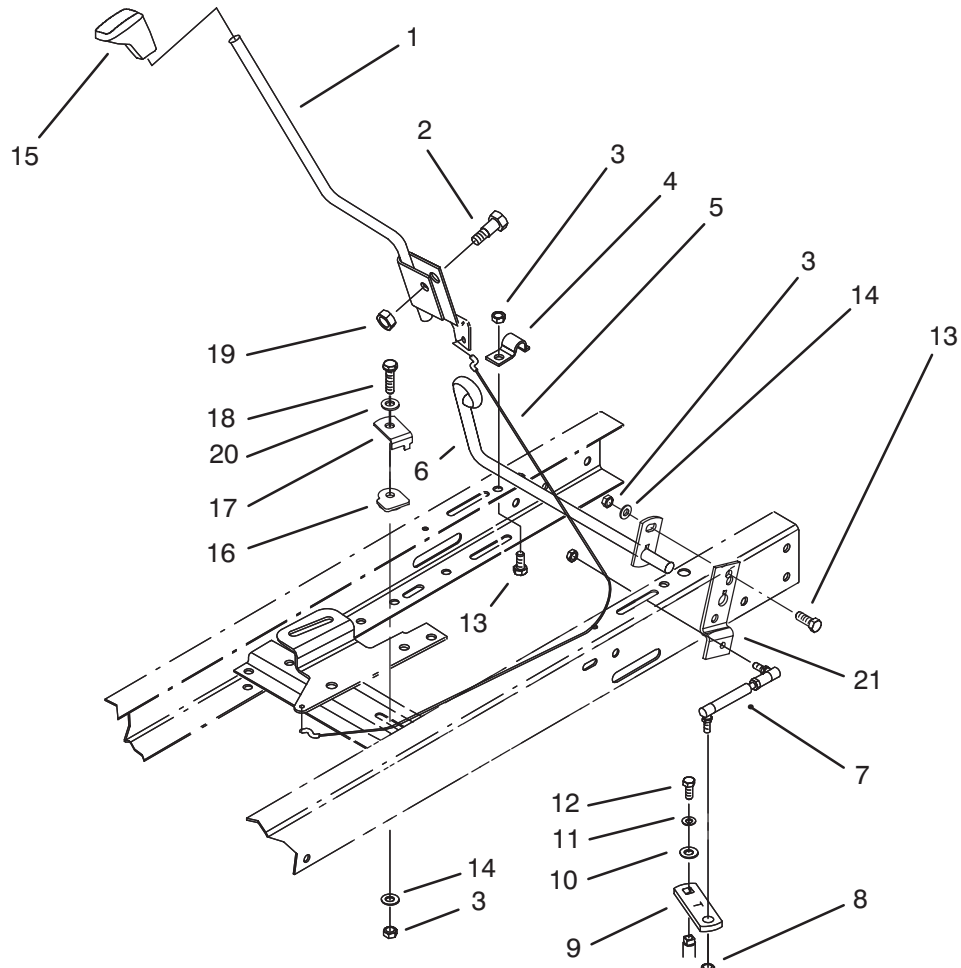

C-1317

SHIFT ASSEMBLY

Ref. No.	Part No.	Description	No. Used
1	88-5300	Lever - Shift	1
2	5-4015	Bolt - Shoulder	1
3	3296-29	Nut - Lock	4
4	88-4810	Clamp - Shift Pivot	2
5	55-9321	Cable - Shotgo	1
6	92-5796	Pivot - Shift	1
7	88-5530	Rod - Shift Tie	1
8	3296-3	Nut - Lock	2
9	88-5340	Lever - Trans. Shift	1
10	7-5461	Washer - Hardened	1
11	3253-3	Washer - Lock	1

Ref. No.	Part No.	Description	No. Used
12	329-23	Screw - Hex Hd. Cap	1
13	322-3	Screw - Hex Hd. Cap	3
14	3256-23	Washer - Flat	2
15	62-1292	Knob - Shift	1
16	84-5610	Guide - Cable	2
17	88-5930	Keeper - Cable	1
18	3230-3	Bolt - Carriage	1
19	3296-39	Nut - Lock	1
20	3256-25	Washer - Flat	1
21	92-5794	Lever - Shift Pivot	1