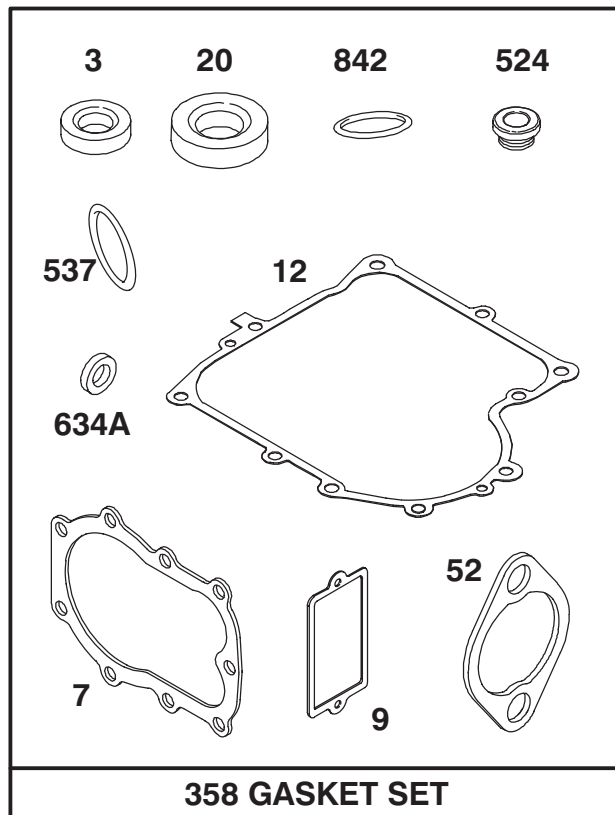

358 GASKET SET

Assemblies include all parts shown in frames.

ENGINE BRIGGS & STRATTON MODEL 286707-0453-01

Ref. No.	Part No.	Description	No. Used
★3	391086	Seal—Oil	1
★7	271866	Gasket—Cylinder Head	1
★9	27803	Gasket—Valve Cover	1
★12	271916	Gasket—Crankcase Cover (1/64" Thick)	1
★	271997	Gasket—Crankcase Cover (.005" Thick)	1
★	271996	Gasket—Crankcase Cover (.009" Thick)	1
★20	291675	Seal—Oil	1
◆★51	272465	Gasket—Carburetor (Carb. to Elbow)	1
★52	272554	Gasket—Carburetor (Elbow to Cylinder)	1
●95	94098	Screw—Throttle	1
●104	231789	Pin—Float Hinge	1
●105	231855	Valve Assy.—Inlet Needle	1
●106	231854	Inlet Valve Seat	1

★ Included in Gasket Set—Part No. 494241.
● Included in Carburetor Kit—Part No. 495799.

Ref. No.	Part No.	Description	No. Used
121	495799	Carburetor Kit	1
●127		Plug—Welch (Sold in Kit Only).	1
◆●137	281165	Gasket—Float Bowl	1
◆●138	281164	Washer—Float Bowl Screw	1
●142	494537	Nozzle—Carburetor	1
●147	231794	Pilot—Jet	1
358	494241	Gasket Set	1
★524	68838	Seal—Filler Tube	1
★537	281106	O-Ring—Air Cleaner	1
●634	281168	Seal—Choke Shaft	1
★634A	491323	Seal—Governor	1
●634B	394970	Washer—Throttle Shaft	1
★842	270920	Seal—Oil Filler Cap	1
977	494358	Carburetor Gasket Set	1
●987	281166	Seal—Throttle Shaft	1

◆ Included in Carburetor Gasket Set—Part No. 494385.