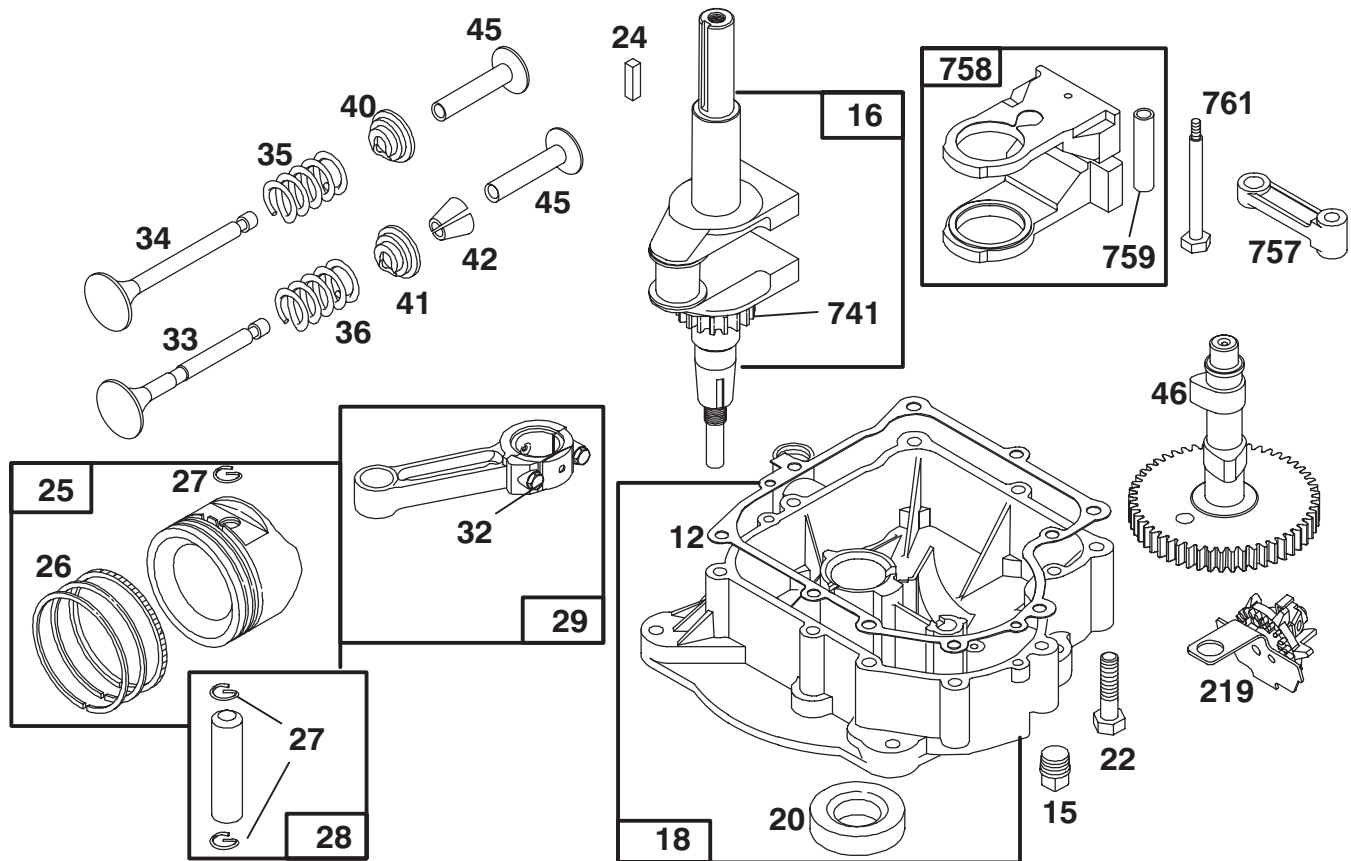

Assemblies include all parts shown in frames.

ENGINE BRIGGS & STRATTON MODEL 286707-0453-01

Ref. No.	Part No.	Description	No. Used
★12	271916	Gasket—Crkscse. (1/64" Thick)	1
★	271997	Gasket—Crkscse. (.005" Thick)	1
★	271996	Gasket—Crkscse. (.009" Thick)	1
15	94239	Plug—Oil Drain	1
16	495162	Crankshaft	1
	94196	Key—Timing Gear	1
18	494238	Base—Engine	1
★20	291675	Seal—Oil	1
22	94624	Screw—Base Mtg. Sem	1
24	222698	Key—Flywheel	1
25	394661	Piston Assy. (Std.)	1
	394662	Piston Assy. (.010" O.S.)	1
	394663	Piston Assy. (.020" O.S.)	1
	394664	Piston Assy. (.030" O.S.)	1
26	391780	Ring Set—Piston (Std.)	1
	391781	Ring Set—Piston (.010" O.S.)	1
	391782	Ring Set—Piston (.020" O.S.)	1
	391783	Ring Set—Piston (.030" O.S.)	1

Ref. No.	Part No.	Description	No. Used
27	260924	Lock—Piston Pin	1
28	299691	Pin Assy.—Piston (Std.)	1
	391286	Pin Assy.—Piston (.005" O.S.)	1
29	490348	Rod Assembly—Connecting	1
	490469	Rod—Connecting (020" U.S. Crankpin Bore)	1
32	94671	Screw—Connecting Rod	1
33	262246	Valve—Exhaust	1
34	262247	Valve—Intake	1
35	65906	Spring—Intake Valve	1
36	26828	Spring—Exhaust Valve	1
40	221596	Retainer—Intake Valve	1
41	292260	Rotocoil—Exhaust Valve	1
42	93630	Retainer—Ex. Valve Rotocoil	1
45	262248	Tappet—Valve	1
46	212897	Gear—Cam	1
219	490815	Oil Slinger, Gov. Gear Assy.	1
741	262932	Gear—Timing	1
757	212359	Link—Counterweight	1
758	399891	Counterweight Assy.	1
759	298909	Pin—Counterweight	1
761	93875	Screw—Counterweight	1

★ Included in Gasket Set—Part No. 494241.