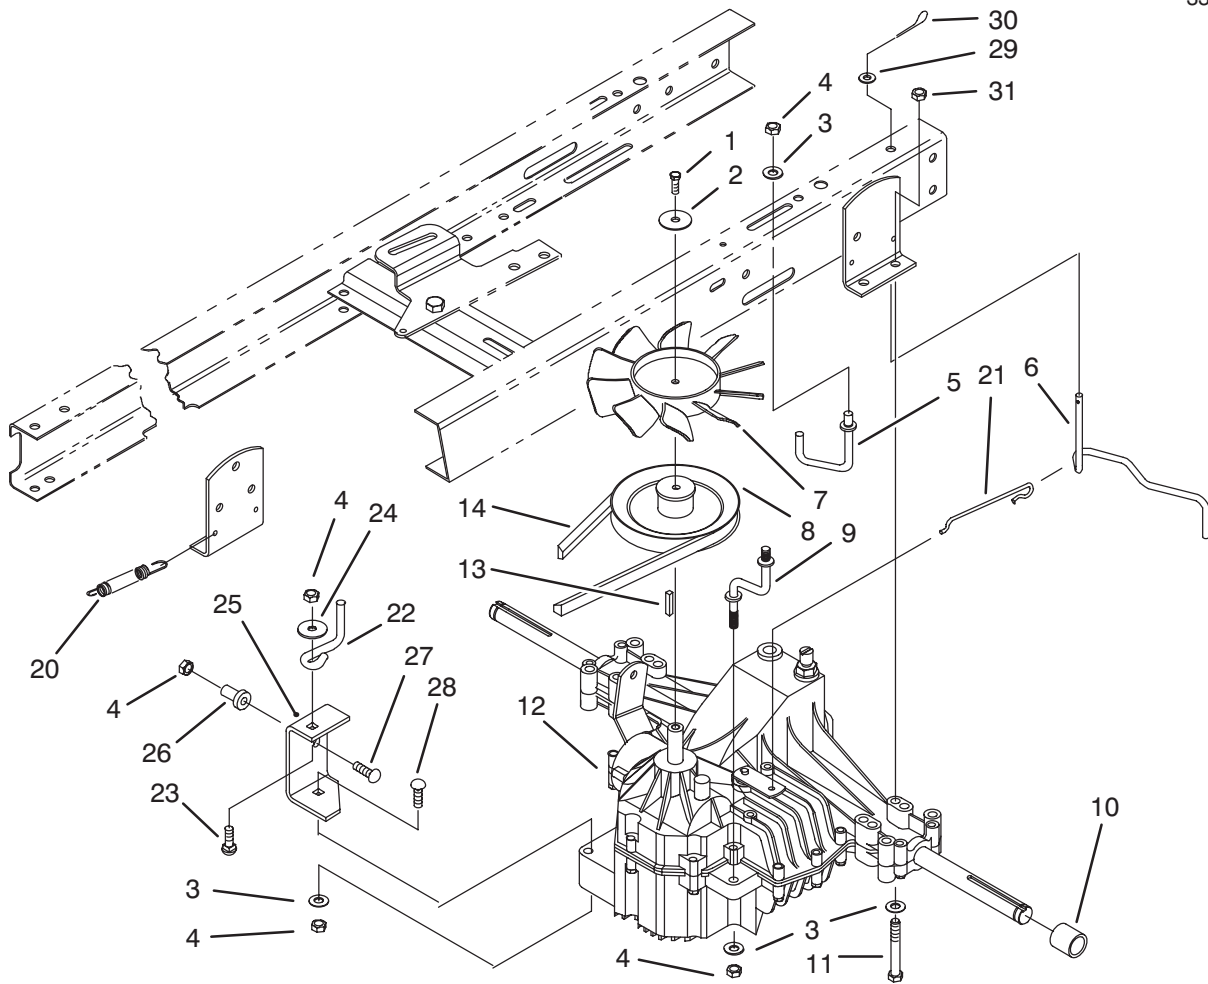

C-1825

TRANSAXLE ASSEMBLY

Ref. No.	Part No.	Description	No. Used	Ref. No.	Part No.	Description	No. Used
1	48-7620	Screw - Hex Hd. Cap	1	14	88-6280	V-Belt - Transaxle	1
2	3256-58	Washer - Flat	1	20	26-6701	Spring - Brake	1
3	3256-23	Washer - Flat	8	21	92-8856	Wire - Bypass	1
4	3296-29	Nut - Lock	9	22	88-5460	Guide - Trans. Belt	1
5	88-5960	Guide - Trans. Belt L.H.	1	23	3230-2	Bolt - Carriage	1
6	92-8857	Lever - Bypass	1	24	5-4460	Washer - Fender	1
7	115271	Fan - Hydro	1	25	92-6013	Bracket - Speed Control	1
8	88-6180	Pulley - Transaxle	1	26	65-5080	Bushing - Flanged	1
9	88-5620	Strap - Torque	1	27	3230-5	Bolt - Carriage	1
10	88-5360	Spacer - Wheel	2	28	3230-7	Bolt - Carriage	1
11	322-12	Screw - Hex Hd. Cap	4	29	3256-22	Washer - Flat	1
12	92-9790	Transaxle	1	30	3290-307	Pin - Hair Cotter	1
13	80-6090	Key - Square	1	31	32149-1	Nut - Keps	1