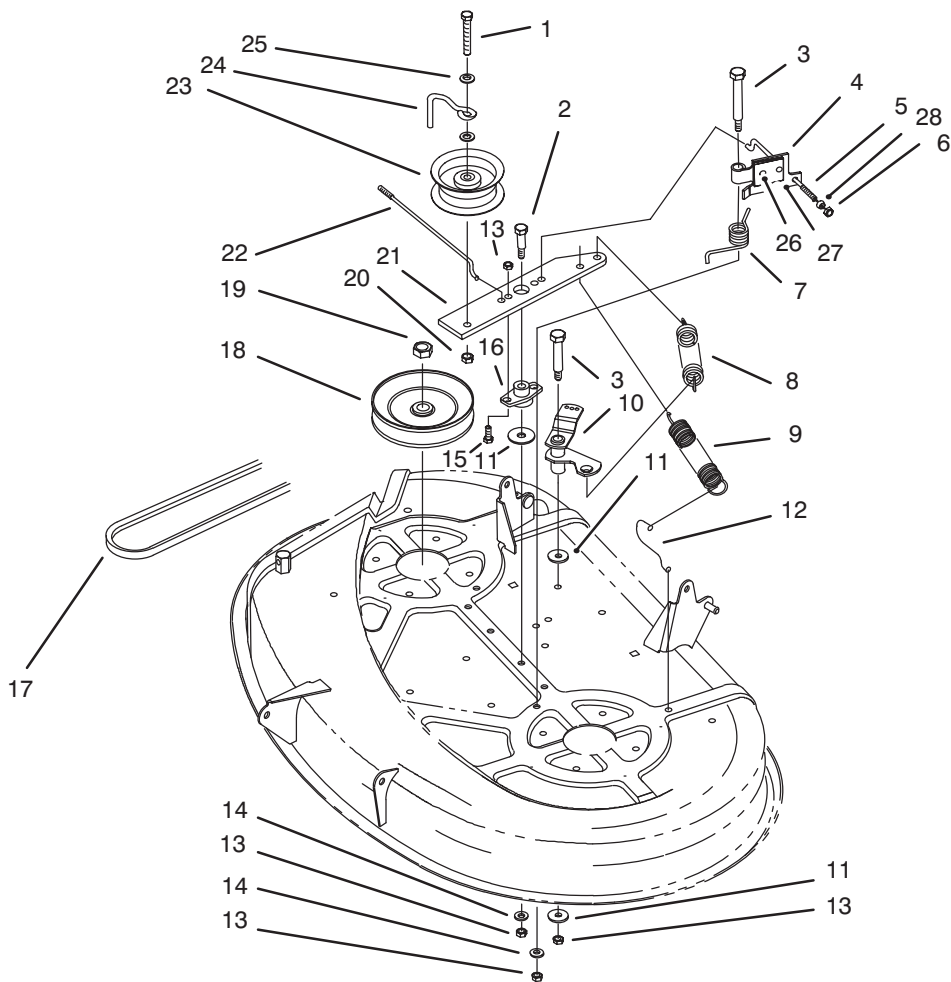

C-1347

BRAKE ASSEMBLY (38" CUTTING UNIT)

Ref. No.	Part No.	Description	No. Used
1	323-12	Screw - Hex Hd. Cap	1
2	7-0030	Bolt - Shoulder	1
3	88-4590	Bolt - Shoulder	3
4	88-6100	Brake - Deck (Incl. Ref. #26 & 27)	2
5	88-5550	Rod - Deck Brake L.H.	1
6	3296-42	Nut - Lock	2
7	88-5910	Spring - Torsion	2
8	88-6130	Spring - Deck Engage	1
9	92-8934	Spring - Extension	1
10	88-5390	Bellcrank	1
11	3256-68	Washer - Fender	3
12	88-5970	Hook - Spring Return	1
13	3296-29	Nut - Lock	6
14	3256-23	Washer - Flat	3

Ref. No.	Part No.	Description	No. Used
15	322-5	Screw - Hex Hd. Cap	2
16	88-4980	Bushing - Idler Arm	1
17	88-6250	V-Belt - Deck	1
18	88-5330	Pulley - Deck	2
19	3219-6	Nut - Lock	2
20	3296-39	Nut - Lock	1
21	88-4870	Arm - Idler	1
22	88-5540	Rod - Deck Brake R.H.	1
23	88-5630	Pulley - Idler	1
24	88-5070	Guide - Idler Belt	1
25	3256-24	Washer - Flat	2
26	3290-282	Rivet - Pop	4
27	56-9830	Pad - Brake	2
28	67-0710	Ball - Swivel	2