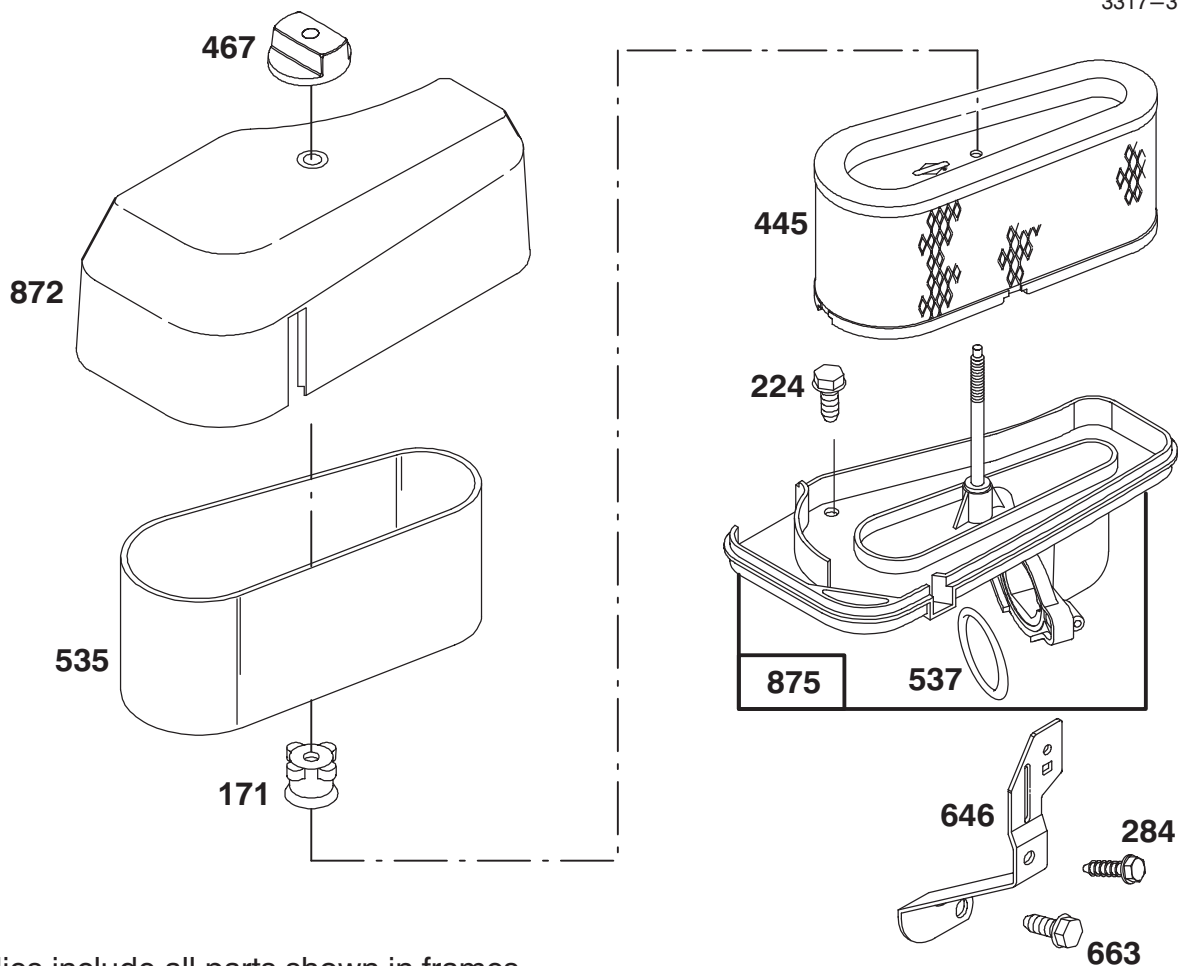

Assemblies include all parts shown in frames.

ENGINE BRIGGS & STRATTON MODEL 28M707-0122-01

Ref. No.	Part No.	Description	No. Used
171	281051	Nut—Air Cleaner Mtg.	1
224	94513	Screw—Air Cleaner Sem	1
284	94704	Screw Hex. Head	1
445	493909	Cartridge—Air Cleaner	1
467	493903	Knob—Air Cleaner	1
535	272403	Element—Air Cleaner	1

Ref. No.	Part No.	Description	No. Used
★537	281106	O-Ring—Air Cleaner	1
646	224546	Brace—Air Cleaner	1
663	94620	Screw—Hex. Hd.	1
872	281361	Cover—Air Cleaner	1
875	494237	Body—Air Cleaner	1

★ Included in Gasket Set—Part No. 494241.