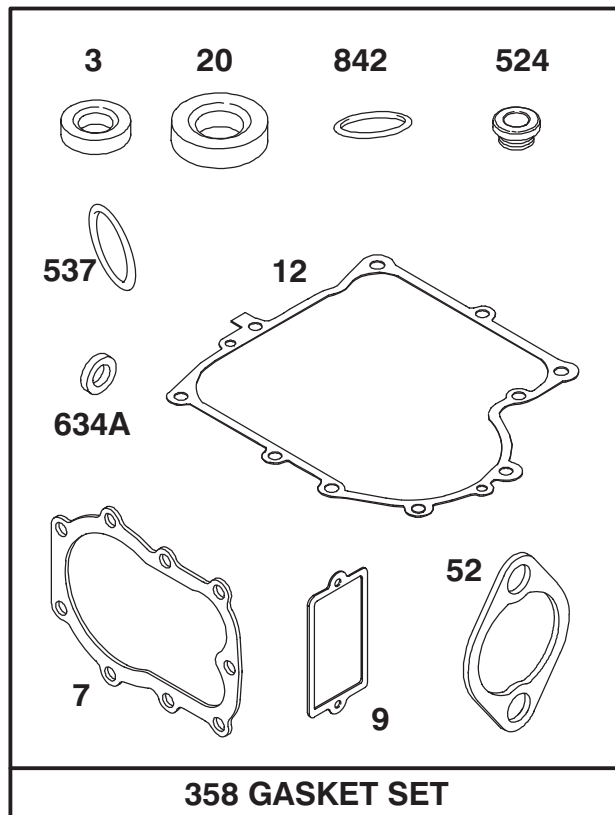

358 GASKET SET

Assemblies include all parts shown in frames.

ENGINE BRIGGS & STRATTON MODEL 28M707-0122-01

Ref. No.	Part No.	Description	No. Used
★3	391086	Seal—Oil	1
★7	271866	Gasket—Cylinder Head	1
★9	27803	Gasket—Valve Cover	1
★12	271916	Gasket—Crankcase Cover (1/64" Thick)	1
★	271997	Gasket—Crankcase Cover (.005" Thick)	1
★	271996	Gasket—Crankcase Cover (.009" Thick)	1
★20	291675	Seal—Oil	1
◆★51	272465	Gasket—Carburetor (Carb. to Elbow)	1
★52	272554	Gasket—Carburetor (Elbow to Cylinder)	1
●95	94098	Screw—Throttle	1
●104	231789	Pin—Float Hinge	1
●105	231855	Valve Assy.—Inlet Needle	1
●106	231854	Inlet Valve Seat	1

★ Included in Gasket Set—Part No. 494241.
● Included in Carburetor Kit—Part No. 495799.

Ref. No.	Part No.	Description	No. Used
121	495799	Carburetor Kit	1
●127		Plug—Welch (Sold in Kit Only).	1
◆●137	281165	Gasket—Float Bowl	1
◆●138	281164	Washer—Float Bowl Screw	1
●142	494537	Nozzle—Carburetor	1
●147	231794	Pilot—Jet	1
358	494241	Gasket Set	1
★524	68838	Seal—Filler Tube	1
★537	281106	O-Ring—Air Cleaner	1
●634	281168	Seal—Choke Shaft	1
★634A	491323	Seal—Governor	1
●634B	394970	Washer—Throttle Shaft	1
★842	270920	Seal—Oil Filler Cap	1
977	494358	Carburetor Gasket Set	1
●987	281166	Seal—Throttle Shaft	1

◆ Included in Carburetor Gasket Set—Part No. 494385.