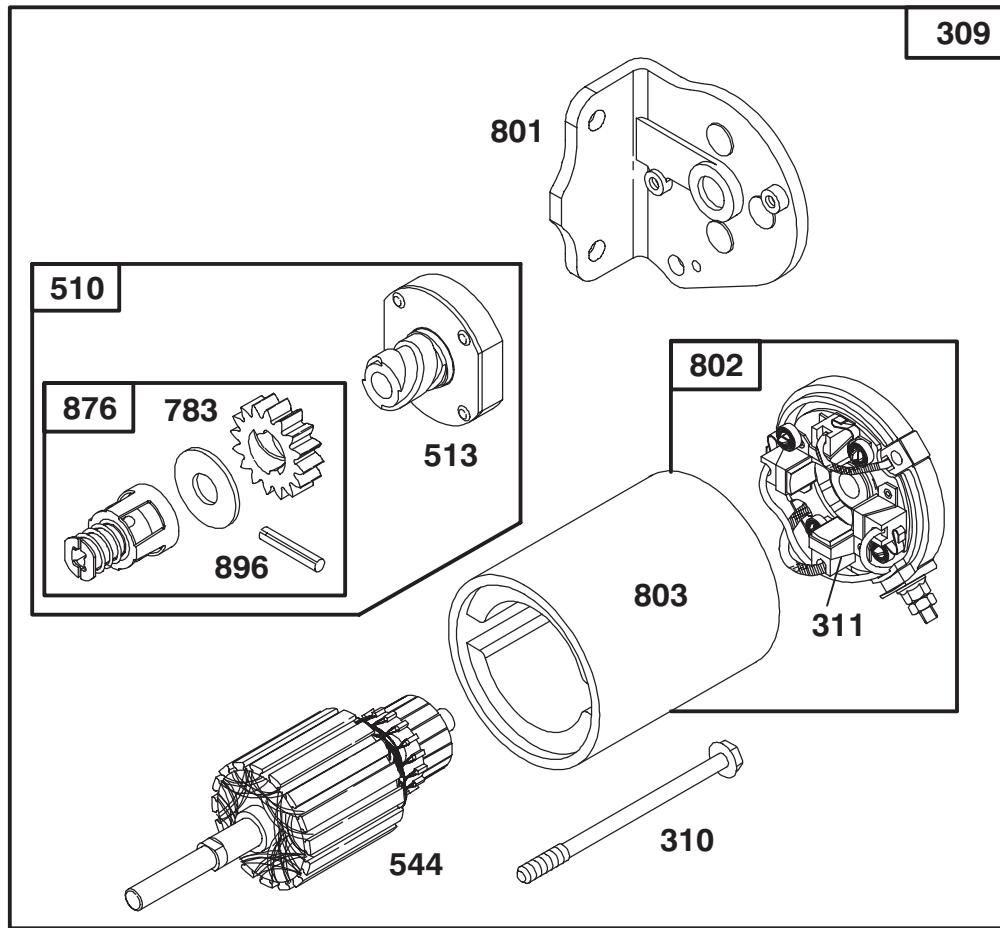

729A

728

Assemblies include all parts shown in frames.

ENGINE BRIGGS & STRATTON MODEL 28M707-0122-01

Ref. No.	Part No.	Description	No. Used
309	394805	Motor and Drive Assy.	1
310	94003	Bolt Hex. Hd.	1
311	395538	Brush Assy.	1
510	495878	Starter Drive Assy.	1
513	398003	Clutch Assy.	1
544	390837	Armature Assy.	1
728	94627	Screw-Hex. Hd.	1
729A	224723	Retainer-Wire	1

Ref. No.	Part No.	Description	No. Used
783	280104	Gear	1
801	394856	Drive End Cap Assy.	1
802	395537	End Cap Assy. Commutator	1
803	398159	Housing Assy.	1
876	495877	Retainer And Pin	1
896	94288	Pin-Roll	1