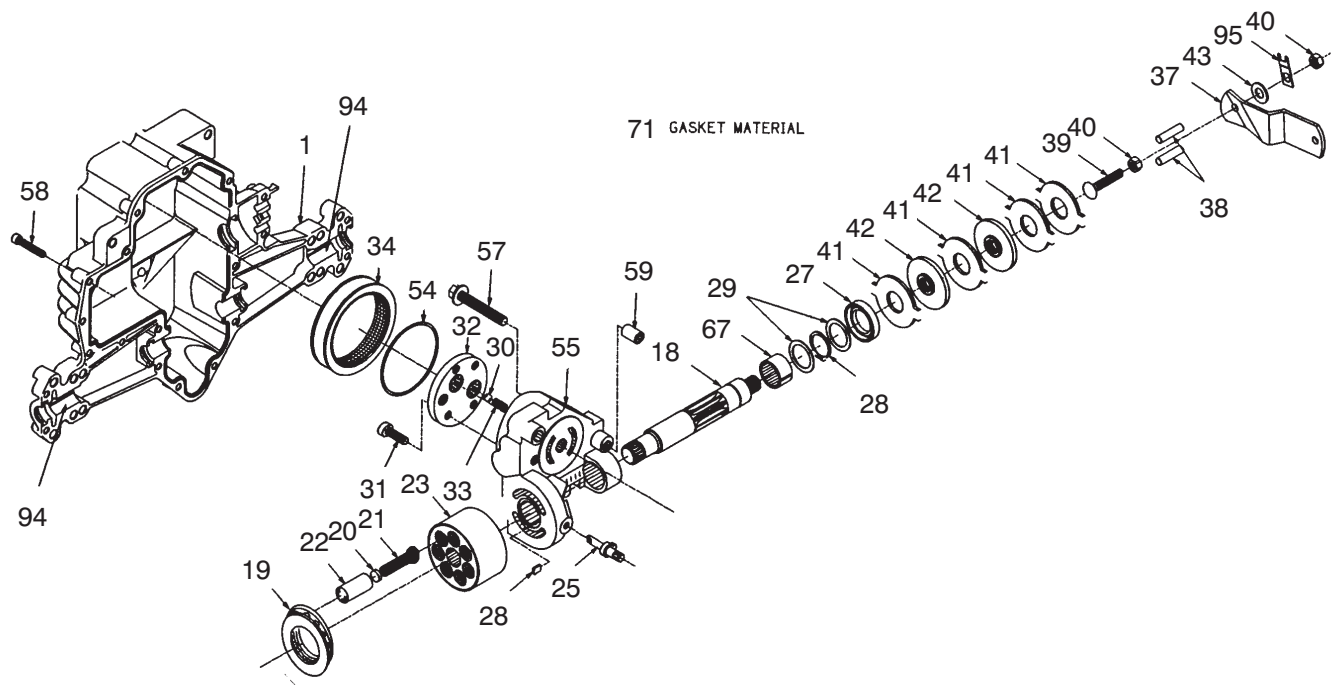

C-1354

HYDROGEAR TRANSAXLE MODEL NO. 321-0500

Ref. No.	Part No.	Description	No. Used
1		Housing - Lower	1
18		Shaft - Motor	1
19		Bearing - Thrust	1
20		Seat - Piston Spring	7
21		Spring - Piston	7
22		Piston	7
23		Block - Cylinder (Motor)	1
25		Actuator - Bypass	1
26		Plate - Bypass	1
27		Seal - Lip	1
28		Ring - Retaining	1
29		Washer	2
30		Ball	2
31		Spring - Check Valve	2
32		Plate - Check Valve	1
33		Socket Hd. Cap Screw	4
34		Oil Filter Element	1

Ref. No.	Part No.	Description	No. Used
37	88-6230	Arm - Actuating	1
38	92-6549	Pin - Actuating	2
39		Bolt	1
40	3296-47	Nut - Hex Lock	2
41		Stator - Brake	4
42		Rotor - Brake	2
43	5-4460	Washer	1
54		O Ring	1
55		Center - Section	1
57		Bolt	3
58		Bolt	20
59		Pin	3
67		Du Bearing	1
71		Gasket Material	1
94		Grease Durina "O"	1
95	92-7300	Strap - Locking	1