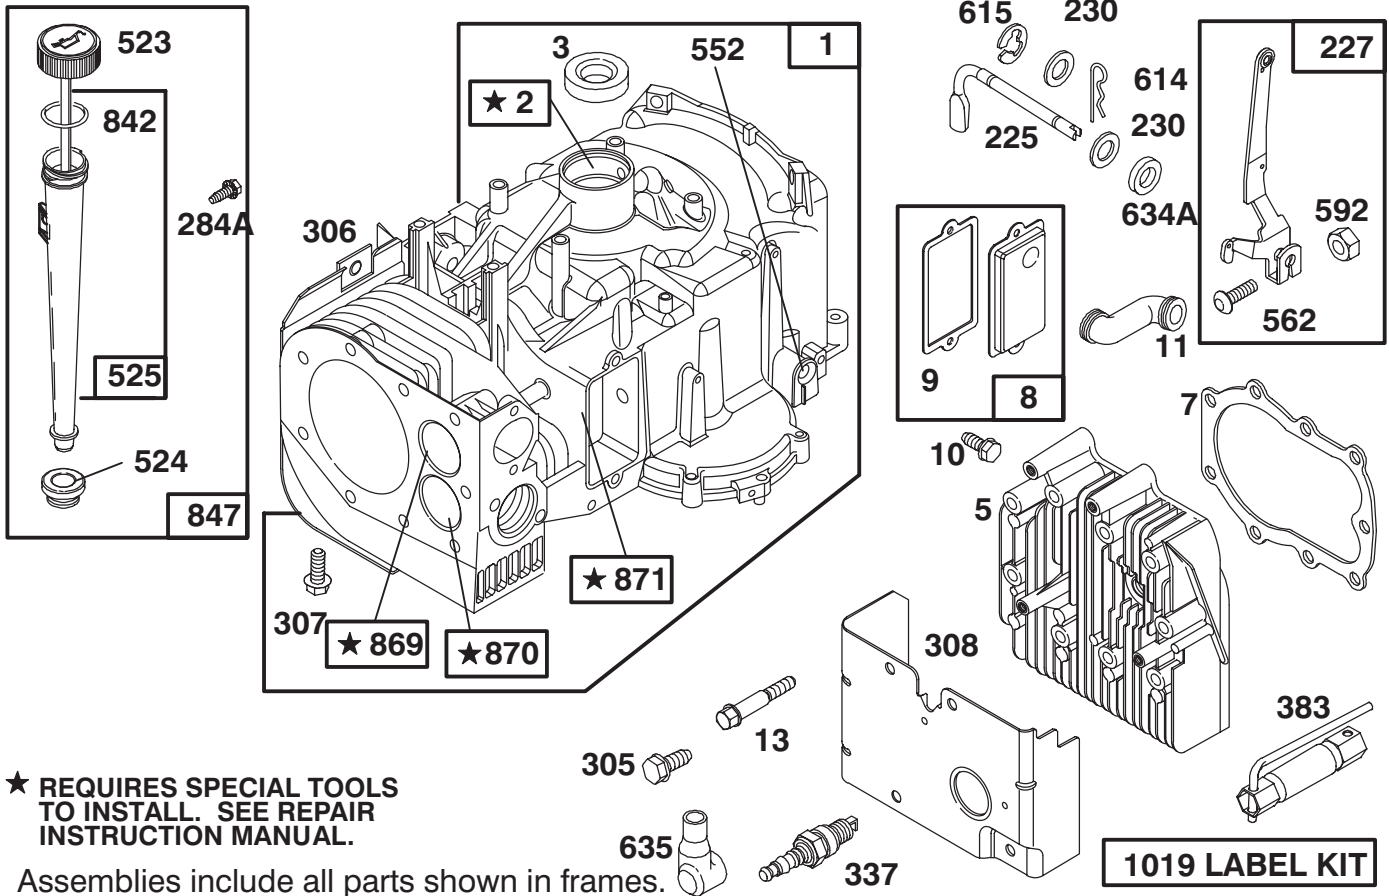

ENGINE BRIGGS & STRATTON MODEL 28M707-0122-01

Ref. No.	Part No.	Description	No. Used
1	496413	Cylinder Assembly	1
2	399265	Bearing—Cylinder	1
★3	391086	Seal—Oil	1
5	494240	Head—Cylinder	1
★7	271866	Gasket—Cylinder Head	1
8	495735	Breather Assembly	1
★9	27803	Gasket—Valve Cover	1
10	94621	Screw—Sem	1
11	280100	Tube—Breather	1
13	94622	Screw—Cylinder Head	1
225	231058	Crank—Governor	1
227	493935	Lever Assy.—Governor	1
230	94742	Washer—Gov. Crank	1
284A	94073	Screw—Hex Head	1
305	94786	Screw—Hex. Washer Hd.	1
306	224545	Shield—Cylinder	1
307	94623	Screw—Cyl. Shield Mtg.	1
308	491490	Cover—Cylinder Head	1
337	802592	Plug—Spark	1
383	89838	Wrench—Spark Plug	1

Ref. No.	Part No.	Description	No. Used
523	495230	Cap and Dipstick—Oil Filler	1
★524	68838	Seal—Filler Tube	1
525	496113	Tube—Oil Filler	1
552	231597	Bushing—Gov. Crank	1
562	92613	Bolt—Governor Lever	1
592	231082	Nut—Hex.	1
614	93306	Cotter—Hair Pin	1
615	93307	Retainer—E-Ring	1
★634A	491323	Seal—Governor	1
635	66538	Elbow—Spark Plug	1
★842	270920	Seal—Oil Filler Cap	1
847	496415	Fill Group—Oil	1
869	261463	Seat—Intake Valve (Std.)	1
870	213316	Seat—Exhaust Valve (Std.)	1
871	261961	Guide—Exhaust Valve	1
		Note: 231218 Guide—Intake Valve	1
1019	491255	Label Kit	1

★ Included in Gasket Set—Part No. 494241.