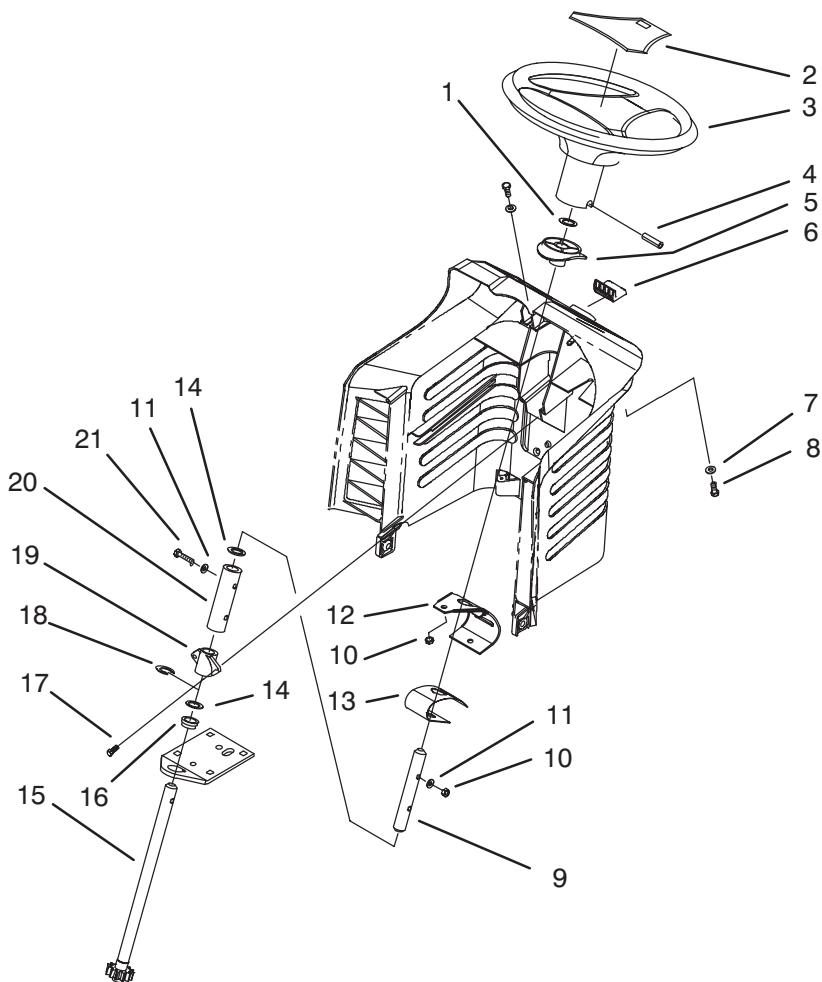

C-1344

STEERING ASSEMBLY

Ref. No.	Part No.	Description	No. Used	Ref. No.	Part No.	Description	No. Used
1	32151-81	Ring - Retaining	1	11	3-7501	Washer - Curved	4
2	88-3870	Cover - Steering Wheel	1	12	88-5180	Bracket - Backup	1
3	88-3850	Wheel - Steering (Incl. Ref. #2)	1	13	88-4890	Spring - Leaf	1
4	32121-78	Pin - Roll	1	14	3-6498	Washer - Thrust	2
5	88-4190	Bushing - Sliding	1	15	88-6370	Shaft - Steering Short	1
6	88-4180	Button - Release	1	16	88-5150	Bushing - Flange	1
7	3256-22	Washer - Flat	2	17	27-0220	Screw - Plastite	2
8	321-4	Screw - Hex Hd. Cap	2	18	32151-48	E-Ring	1
9	88-6300	Shaft - Steering Upper	1	19	88-4210	Bushing - Stationary	1
10	3296-42	Nut - Lock	4	20	88-6090	Coupling - Steering	1
				21	321-9	Screw - Hex Hd. Cap	2