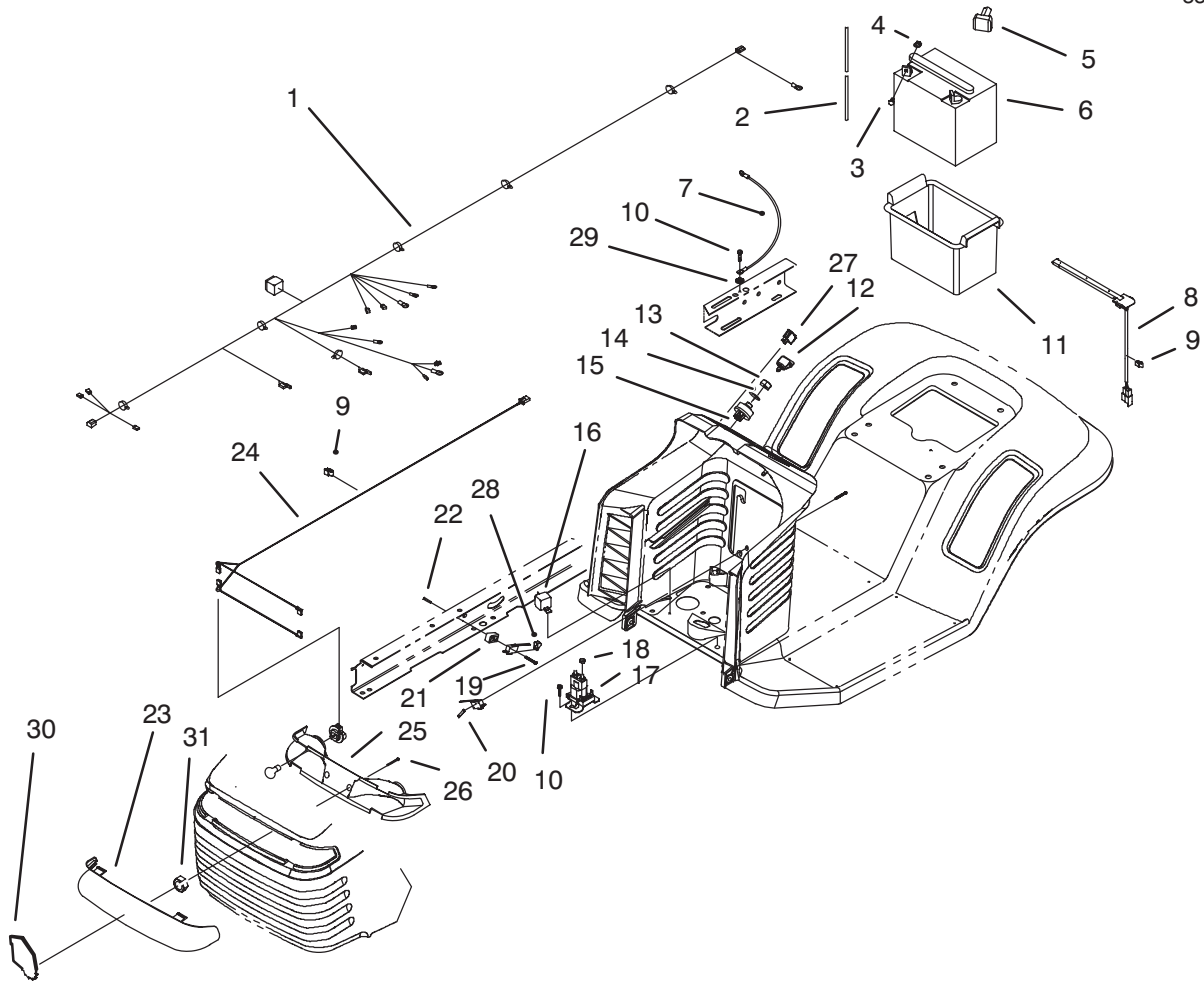

C-1342A

ELECTRICAL ASSEMBLY

Ref. No.	Part No.	Description	No. Used
1	93-3810	Harness - Wire	1
2	56-2540	Vent - Tube	1
3	321-4	Screw - Hex Hd. Cap	2
4	32103-22	Nut - Wing	2
5	28-8080	Boot - Battery Terminal	1
6	80-2600	Battery - 7 Plate	1
7	44-8110	Cable - Battery Negative	1
8	38-1420	Switch - Seat	1
9	702366	Clip - Wire Retainer	3
10	32144-4	Screw - Hex Hd. Thr'd Forming	3
11	88-4040	Box - Battery	1
12	63-8360	Key - Ignition	1
13	218-461	Nut - Hex	1
14	3254-5	Washer - Lock	1
15	88-9830	Switch - Ignition (Incl. Ref. #13 & 14)	1

Ref. No.	Part No.	Description	No. Used
16	116397	Relay	1
17	92-9845	Solenoid	1
18	32149-2	Nut - Keps	2
19	93-0539	Screw - Phillips Hd.	4
20	88-9932	Switch - Micro	2
21	88-4880	Spacer - Microswitch	1
22	3290-354	Speednut	2
23	88-3960	Lens - Headlights	1
24	88-4320	Harness - Wire	1
25	88-3970	Reflector & Lamp	1
26	32144-32	Screw - Plastite	2
27	92-8875	Switch - Rocker	1
28	93-3240	Seal - Plunger	1
29	3255-7	Lockwasher	1
30	80-2240	Plate - Name Grille	1
31	3290-299	Nut - Tinnerman	1