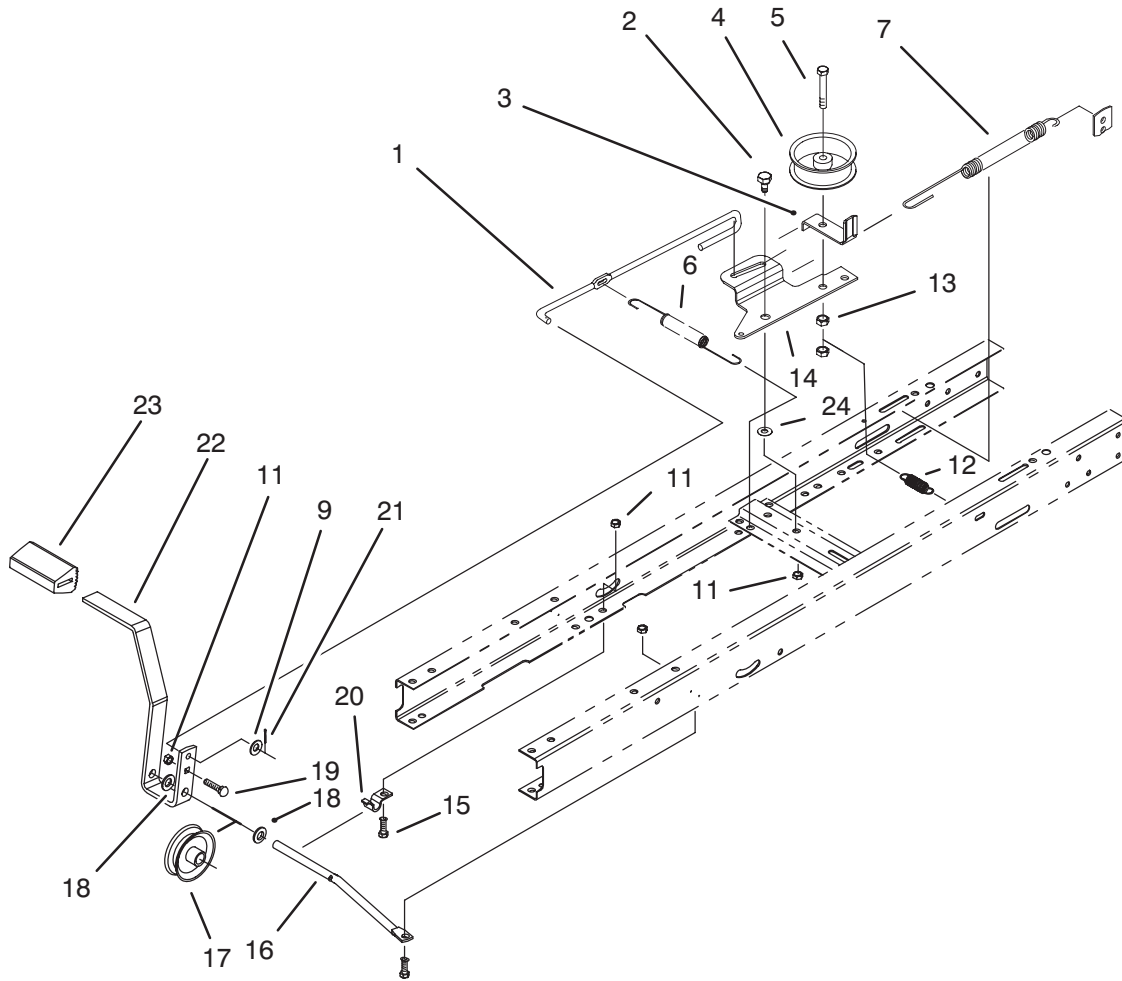

C-2101

CLUTCH ASSEMBLY

Ref. No.	Part No.	Description	No. Used
1	88-5270	Rod - Clutch/Brake	1
2	37-8770	Bolt - Shoulder	1
3	88-5560	Guide - Idler Belt	1
4	88-5680	Pulley - Flat Idler	1
5	323-11	Screw - Hex Hd. Cap	1
6	27-8890	Spring - Pedal Return	1
7	88-6140	Spring - Brake	1
9	3256-23	Washer - Flat	1
11	3296-29	Nut - Lock	4
12	88-6330	Spring - Extension	1
13	3296-59	Nut - Lock	2

Ref. No.	Part No.	Description	No. Used
14	88-6070	Arm - Idler	1
15	322-3	Screw - Hex Hd. Cap	2
16	88-5500	Rod - Pedal Pivot	1
17	88-4700	Pulley - Cable	1
18	3256-26	Washer - Flat	1
19	3230-3	Bolt - Carriage	1
20	88-4810	Clamp - Shift Pivot	1
21	3272-10	Pin - Cotter	1
22	88-5000	Pedal - Clutch/Brake	1
23	65-2920	Pad - Pedal	1
24	5-4460	Washer - Fender	1