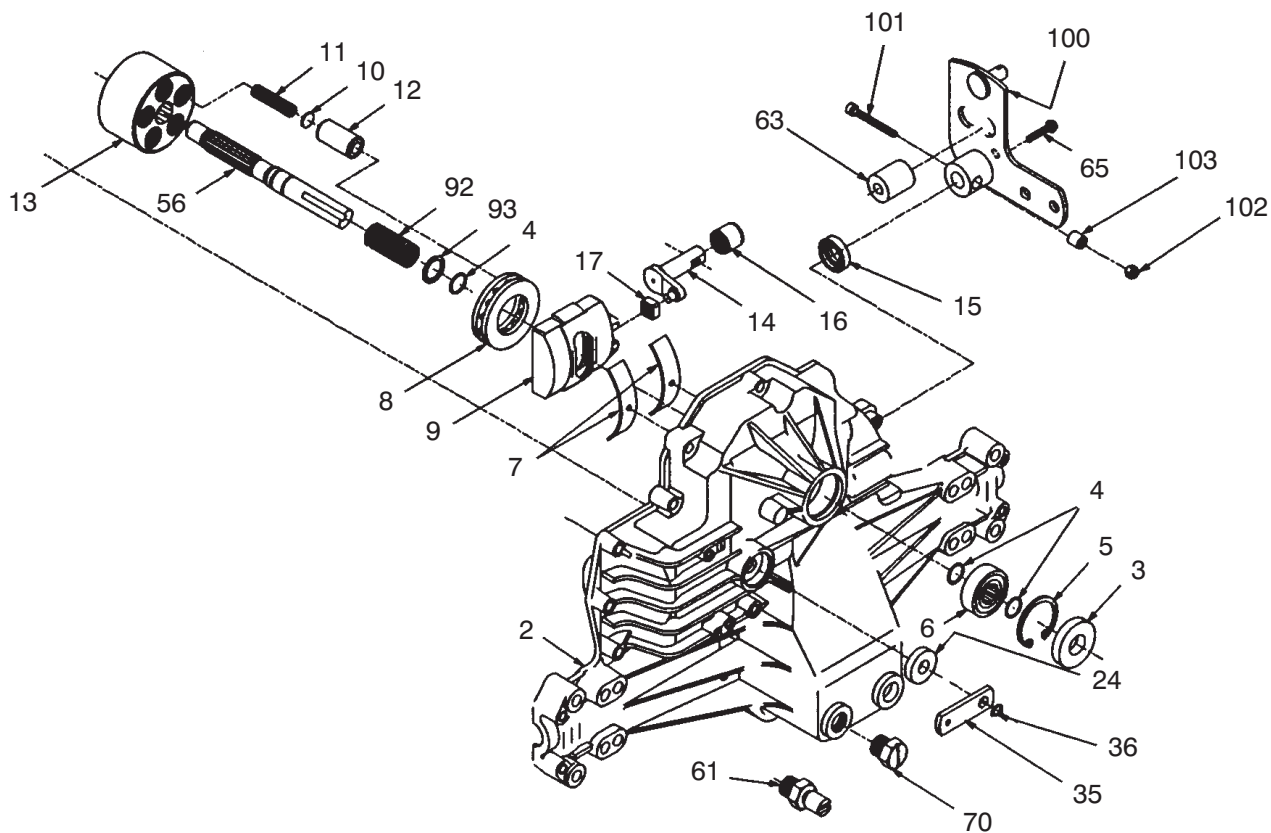

C-1356

HYDROGEAR TRANSAXLE MODEL NO. 321-0500 (Continued)

Ref. No.	Part No.	Description	No. Used	Ref. No.	Part No.	Description	No. Used
2		Housing - Upper	1	17		Guide - Slot	1
3	92-6543	Seal - Lip	1	24	92-6545	Seal - Lip	1
4		Ring - Wire Retaining	3	35	92-6547	Arm - Bypass	1
5		Ring - Retaining	1	36	936109	Ring - Retaining	1
6		Bearing - Shaft Ball	1	56		Shaft - Input	1
7		Bearing - Cradle	2	61	92-8859	Breather Ass'y	1
8		Bearing - Thrust	1	63		Spacer	1
9		Swashplate - Variable	1	65		Bolt	1
10		Washer - Piston Thrust	5	70		Plug - Plastic	1
11		Spring - Piston	5	92		Spring - Block	1
12		Piston	5	93		Washer - Block Thrust	1
13		Block Cylinder (Motor)	1	100	92-9792	Control Arm Ass'y	1
14		Arm - Trunnion	1	101	3274-59	Socket Head Cap Screw	1
15	92-6544	Seal - Lip	1	102	3296-12	Nut	1
16		Bearing - Trunnion Journal	1	103	86-4270	Spacer	1