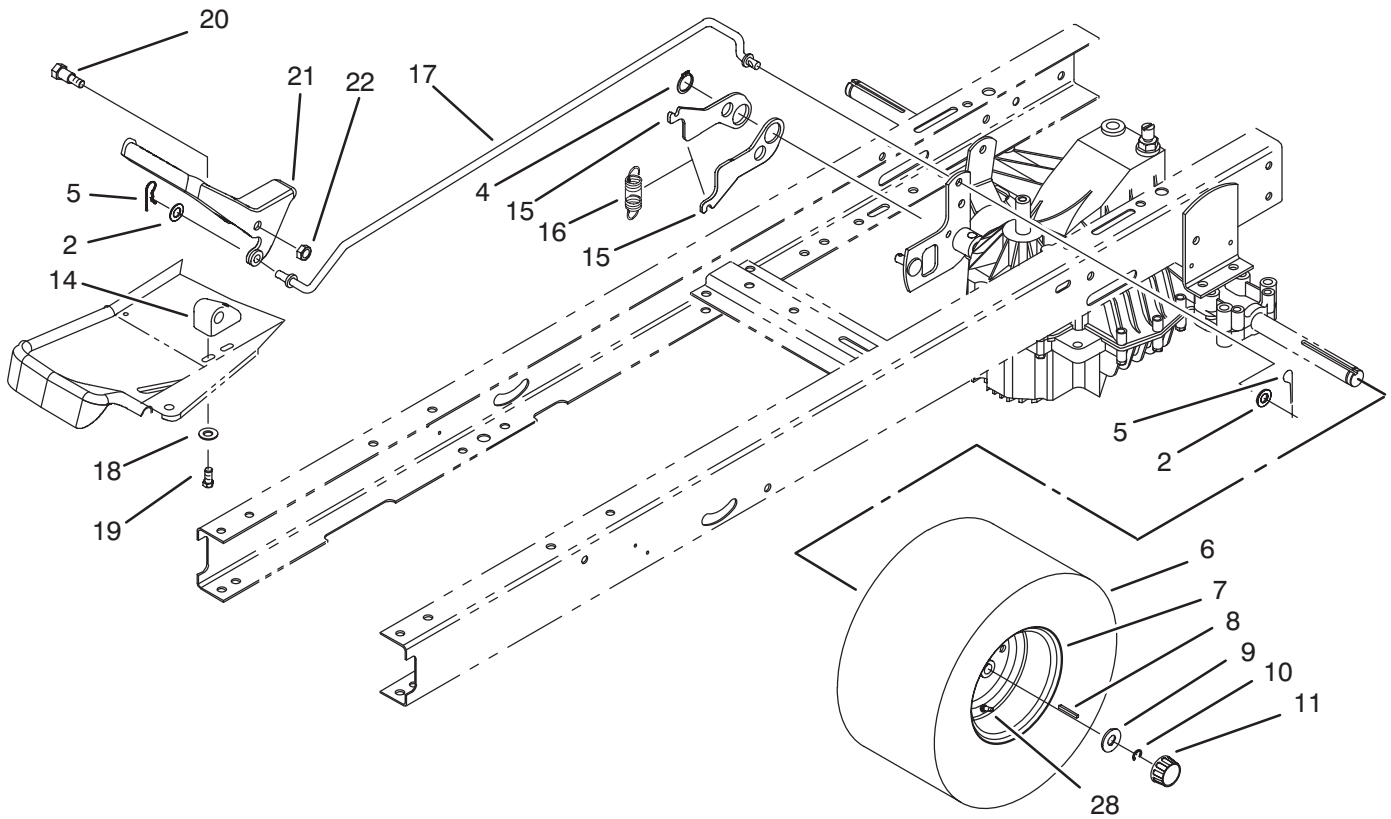

C-1824A

SPEED CONTROL & REAR WHEEL ASSEMBLY

Ref. No.	Part No.	Description	No. Used
2	3256-23	Washer - Flat	2
4	32151-83	Ring - External Retaining	1
5	3290-307	Pin - Cotter Hair	2
6	88-4090	Tire	2
7	83-4390	Rim	2
8	7-0036	Key - Square	2
9	28-2480	Washer	2
10	32151-48	E-Ring	2
11	61-9780	Cap - Hub	2
14	88-4690	Block - Pivot	1
15	88-5610	Lever - Neutral Return	2

Ref. No.	Part No.	Description	No. Used
16	92-7305	Spring - Extension	1
17	92-9793	Rod - Speed Control	1
18	3256-22	Washer - Flat	2
19	46-8090	Screw - Plastite	2
20	23-0310	Bolt - Shoulder	1
21	93-3812	Pedal - Speed Control	1
22	3296-59	Nut - Lock	1
28	232-27	Valve Stem w/Cap	2
*	232-41	Inner Tube (Optional)	2
*	88-4300	Wheel & Tire Assembly (Incl. Ref. #6 & 7)	1

*Not Illustrated