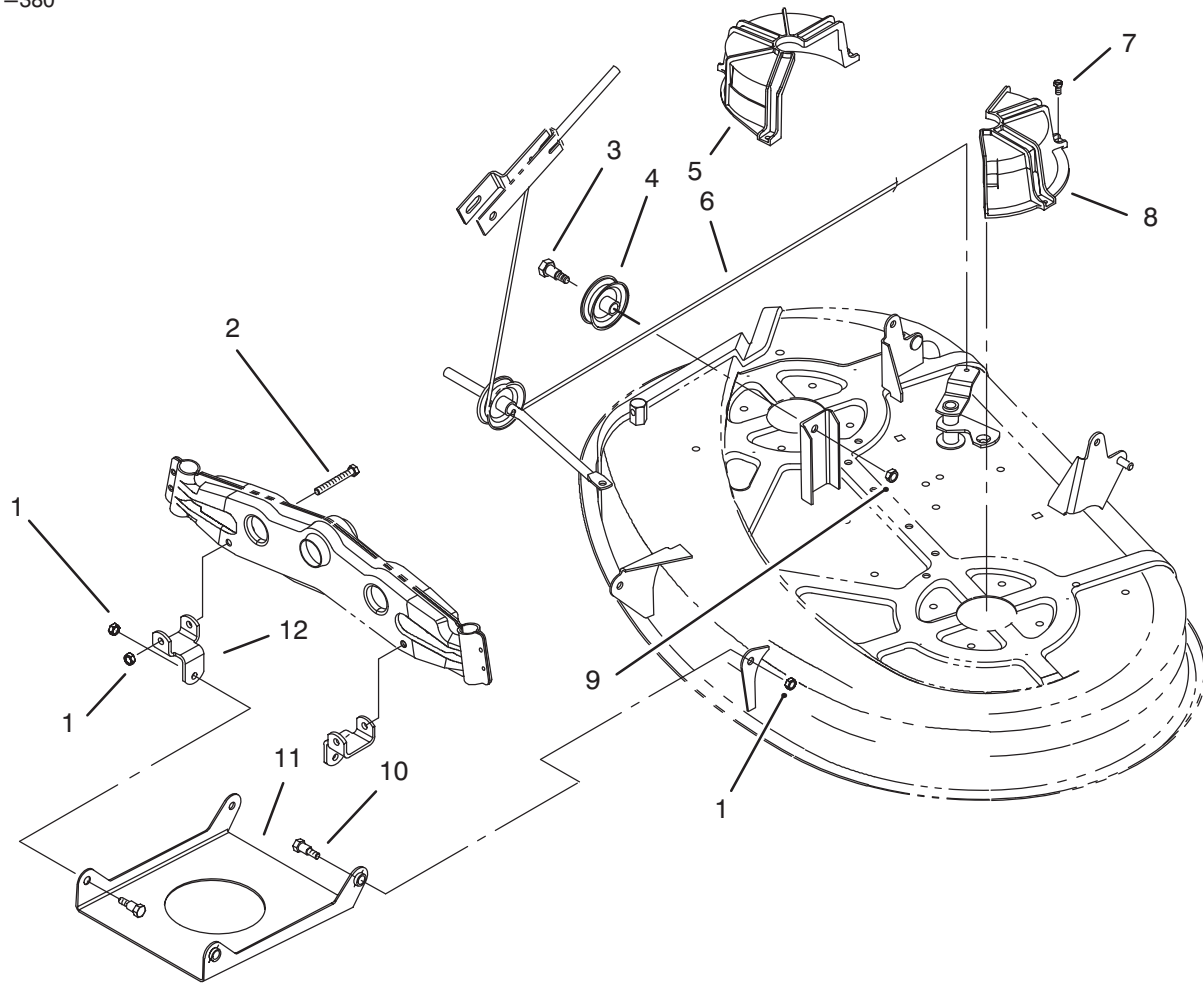

C-1348

CABLE & COVER ASSEMBLY (38" CUTTING UNIT)

Ref. No.	Part No.	Description	No. Used
1	3296-29	Nut - Lock	6
2	322-12	Screw - Hex Hd. Cap	2
3	23-0310	Bolt - Shoulder	1
4	88-4700	Pulley - Cable	1
5	88-4020	Guide - Deck Belt R.H.	1
6	88-6410	Cable - Deck Engage	1
7	32104-76	Screw - Thread Cutting	5

Ref. No.	Part No.	Description	No. Used
8	88-4030	Guide - Deck Belt L.H.	1
9	3296-39	Nut - Lock	1
10	28-0540	Bolt - Shoulder	4
11	88-4900	Pan - Front Deck Suspension	1
12	88-4640	Bracket - Deck Suspension	2