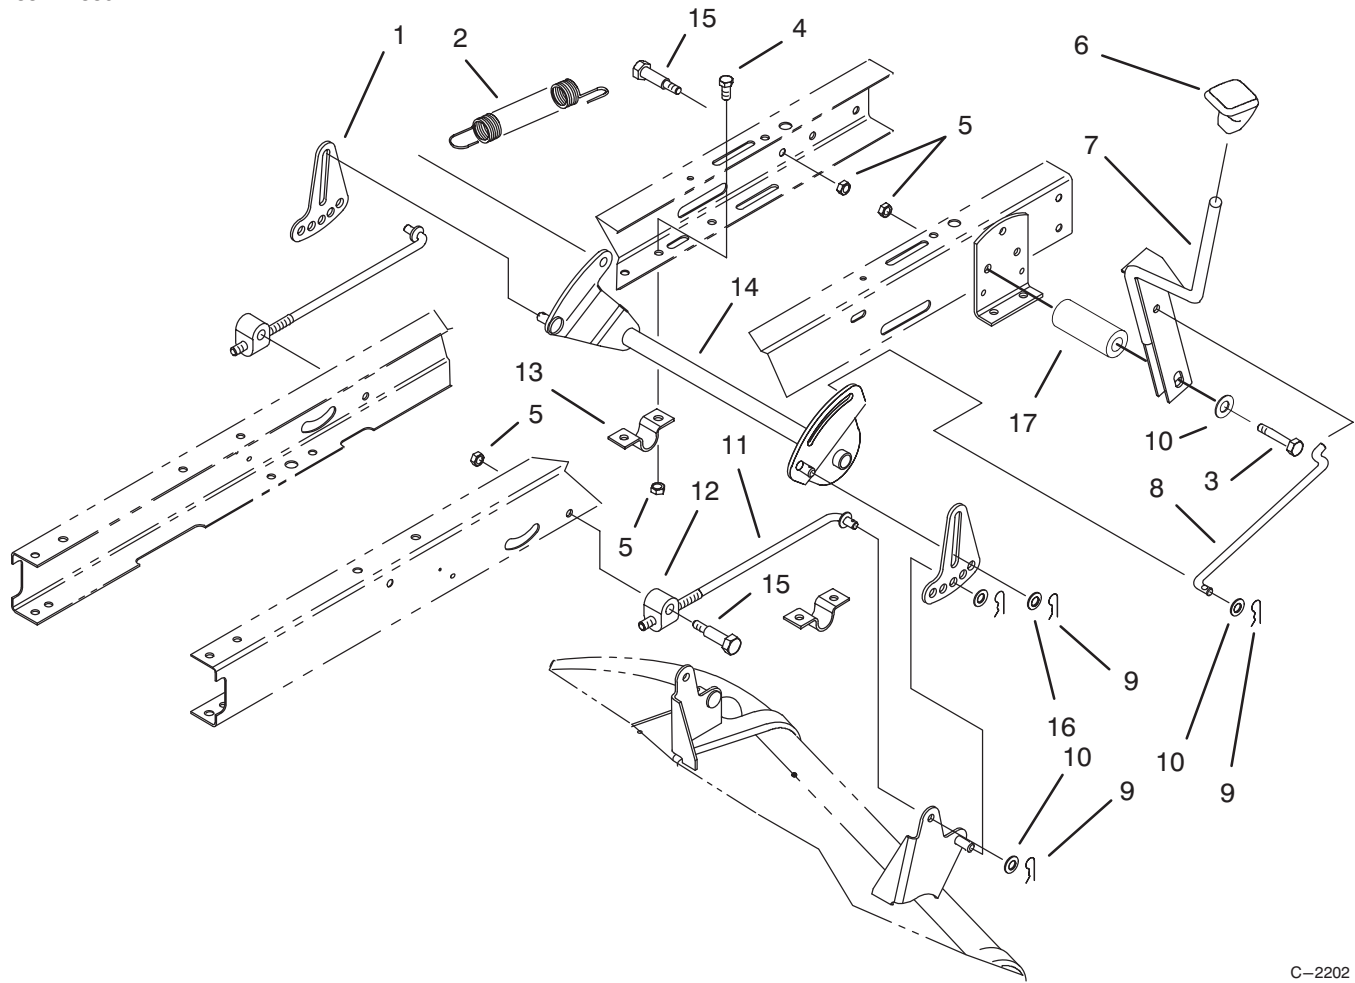

C-2202

HEIGHT OF CUT ASSEMBLY

Ref. No.	Part No.	Description	No. Used
1	88-5570	Link - Adjusting H.O.C.	2
2	88-6460	Spring - Extension	1
3	322-9	Screw - Hex Hd. Cap	1
4	322-3	Screw - Hex Hd. Cap	4
5	3296-29	Nut - Lock	8
6	62-1292	Knob - Shift	1
7	93-3822	Lever - H.O.C.	1
8	88-5900	Link - H.O.C.	1
9	3290-307	Pin - Hair Cotter	7

Ref. No.	Part No.	Description	No. Used
10	3256-24	Washer - Flat	4
11	88-5450	Rod - Hanger Rear	2
12	88-4230	Trunnion - H.O.C. Rear	2
13	88-4730	Clamp - H.O.C. Pivot	2
14	88-5110	Pivot - H.O.C.	1
15	7-0030	Bolt - Shoulder	3
16	80-6990	Washer - Hardened	4
17	65-7210	Spacer	1