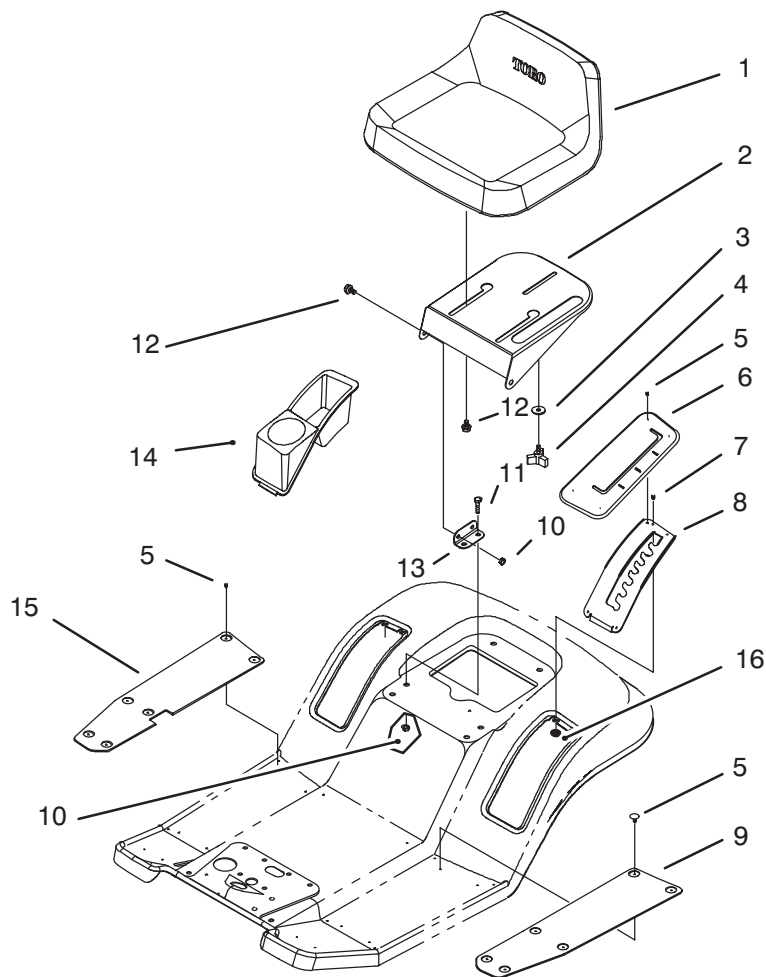

C-1350

SEAT ASSEMBLY

Ref. No.	Part No.	Description	No. Used
1	88-3950	Seat	1
2	88-4910	Support - Seat	1
3	5-4460	Washer - Fender	1
4	92-9674	Knob - Studded	1
5	3290-479	Panel - Fastener	16
6	88-5170	Cover - H.O.C. (Model No. 71191 Only)	1
*	93-7657	Cover - H.O.C. (Model No. 71213 Only)	1
7	3290-282	Rivet - Pop	2

Ref. No.	Part No.	Description	No. Used
8	88-5030	Gate - H.O.C.	1
9	88-5240	Mat - L.H. Foot	1
10	3296-29	Nut - Lock	6
11	322-3	Screw - Hex Hd. Cap	4
12	37-8770	Bolt - Shoulder	4
13	88-4820	Bracket - Seat Hinge	2
14	88-4990	Tray - Fender	1
15	88-5230	Mat - R.H. Foot	1
16	3269-26	Washer - Backup	2

*Not Illustrated