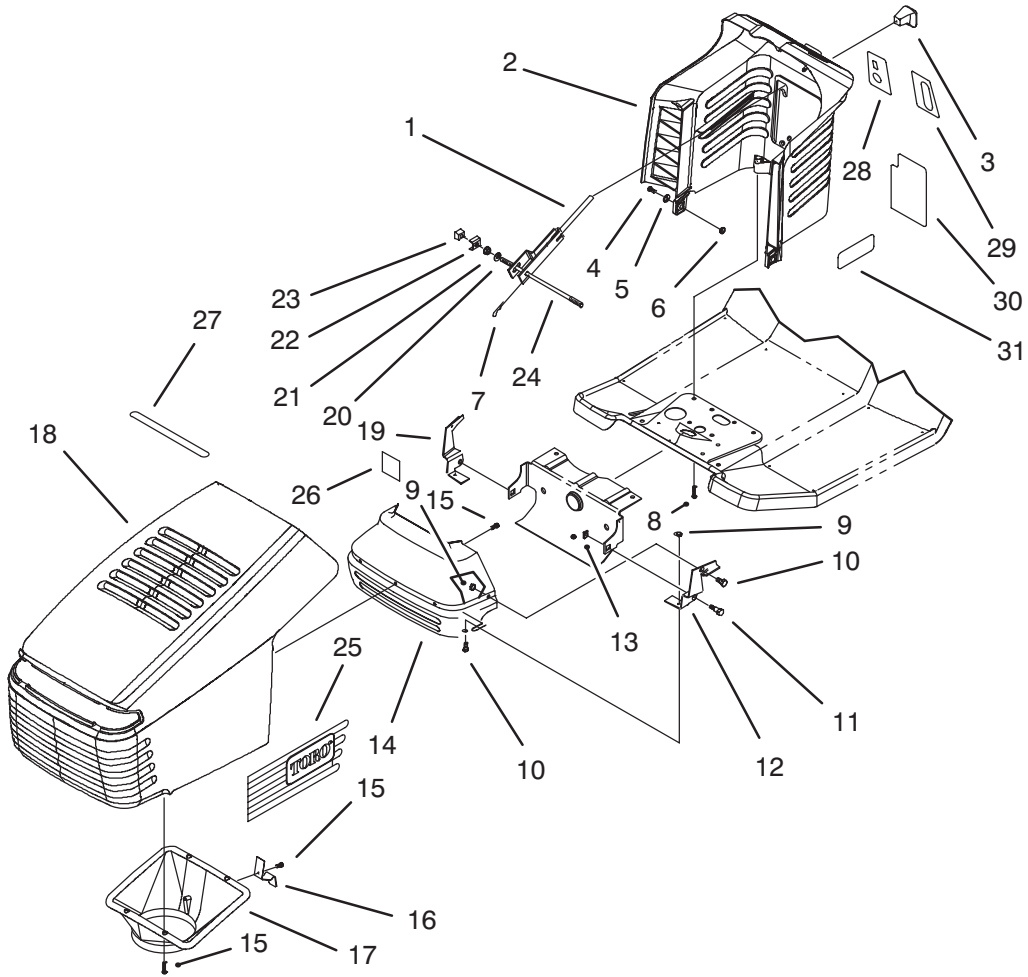

C-1308

HOOD ASSEMBLY

Ref. No.	Part No.	Description	No. Used
1	88-5190	Lever - Deck Engage	1
2	93-0303	Tower - Steering	1
3	62-1292	Knob - Engage Lever	1
4	322-3	Screw - Hex Hd. Cap	2
5	3256-23	Washer - Flat	2
6	3296-29	Nut - Lock	2
7	3290-307	Pin - Cotter	2
8	46-8091	Screw - Plastite	2
9	3296-42	Nut - Lock	4
10	321-2	Screw - Hex Hd. Cap	4
11	28-0540	Bolt - Shoulder	2
12	88-6050	Bracket - Hood Pivot L.H.	1
13	3290-496	Nut - Retained	2
14	88-3930	Shield - Heat	1
15	46-8090	Screw - Plastite	8
16	88-4220	Latch - Hood	1
17	88-4050	Duct - Hood Air	1
18	92-8650	Hood	1
19	88-6040	Bracket - Hood Pivot R.H.	1
20	3256-24	Washer - Flat	2
21	32128-43	Nut - Flange	2

Ref. No.	Part No.	Description	No. Used
22	88-4160	Clamp - Pivot Rod	2
23	88-4140	Nut - Wedge	2
24	88-4170	Rod - Tower Pivot	1
25	92-2467	Decal - Hood R.H.	1
*	92-2468	Decal - Hood L.H.	1
26	92-5782	Patch - Heat Tape	1
27	92-5748	Decal - Air Duct	1
28	92-2460	Decal - Ignition/Lights (Model No. 71191 Only)	1
*	92-5731	Decal - Ignition/Light (Model No. 71213 Only)	1
29	92-2461	Decal - Throttle (Model No. 71191 Only)	1
*	92-5730	Decal - Throttle (Model No. 71213 Only)	1
30	92-2462	Decal - Deck Engage (Model No. 71191 Only)	1
*	93-6673	Decal - Deck Engage (Model No. 71213 Only)	1
31	92-8786	Decal - Tower 1338HXL	2

*Not Illustrated