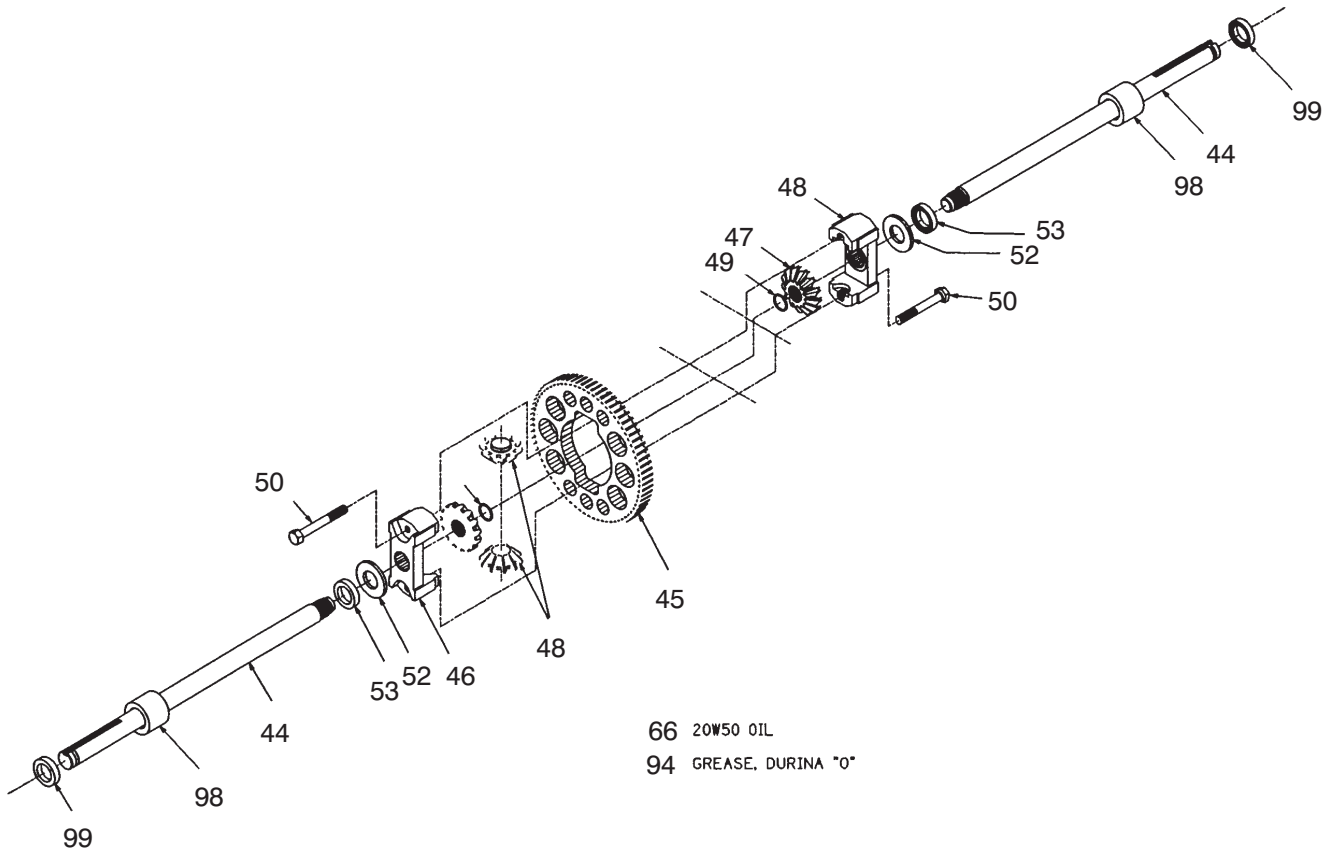

C-1355

HYDROGEAR TRANSAXLE MODEL NO. 321-0500 (Continued)

Ref. No.	Part No.	Description	No. Used
44		Shaft - Axle	2
45		Gear - Diff. 72T	1
46		Housing - Diff.	2
47		Gear - Bevel 14T	2
48		Gear - Planet 10T	2
49		Ring - Retaining	2
50		Bolt - Diff. Locking	2

Ref. No.	Part No.	Description	No. Used
52		Washer	2
53		Seal	2
66		20W50 Oil (.5675)	1
94		Grease Durina "O"	1
98		Sleeve - Bearing	2
99		Seal - Wiper	2