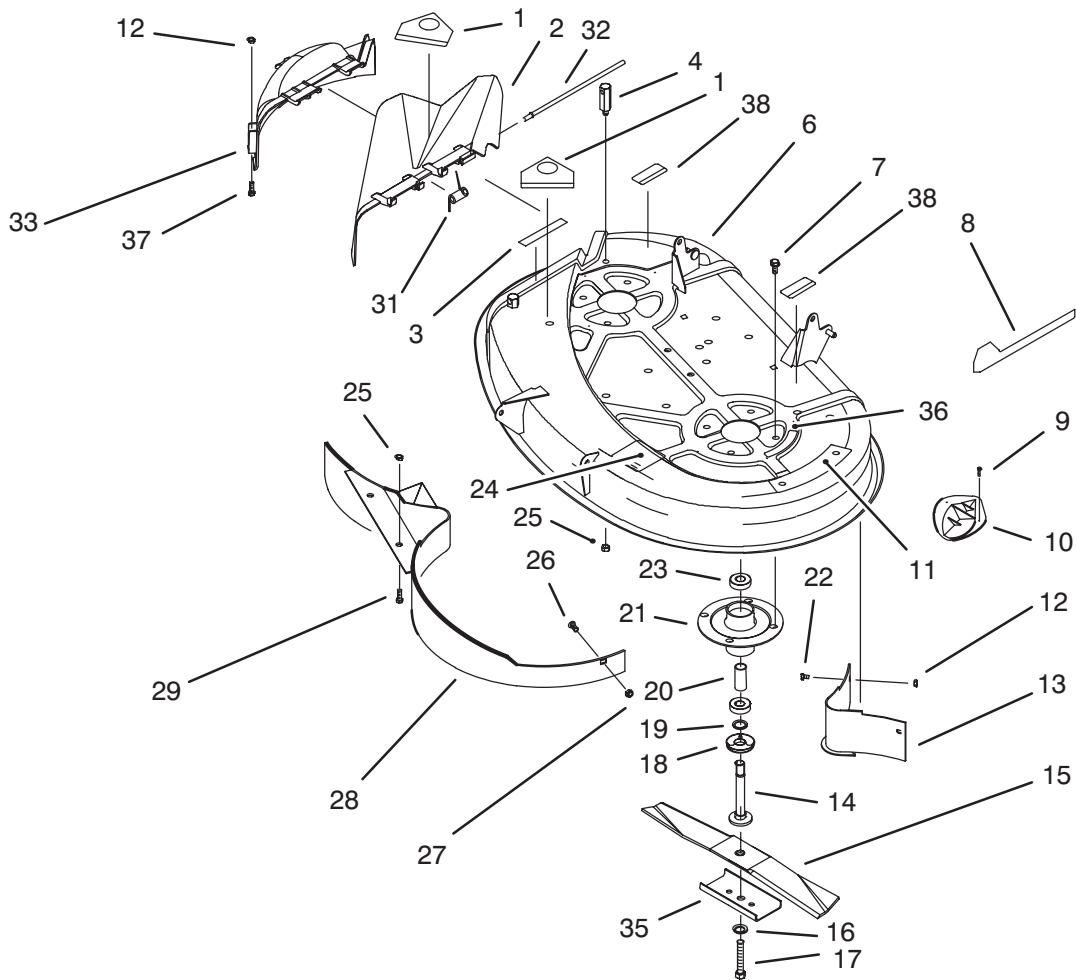

C-1320

HOUSING & SPINDLE ASSEMBLY (38" CUTTING UNIT) (MODEL NO. 71191 ONLY)

Ref. No.	Part No.	Description	No. Used	Ref. No.	Part No.	Description	No. Used
1	93-1122	Decal - Danger	2	19	80-4380	Spacer - Hardened	2
2	93-0317	Deflector Assembly (Incl. Ref. #1)	1	20	62-3661	Spacer - Bearing	2
3	68-3650	Decal - Deflector Danger	1	21	88-4510	Housing - Spindle	2
4	57-4360	Post - Rear Pivot	1	22	321-4	Screw - Hex Hd. Cap	2
6	88-5780-01	Deck - 38"	1	23	38-7820	Bearing - Spindle	4
7	32144-41	Screw - Taptite	8	24	117137	Decal - Belt Guide	1
8	92-9520	Decal - Recycler	1	25	3296-39	Nut - Lock	3
9	32144-111	Screw - Plastite	8	26	3230-1	Bolt - Carriage	1
10	76-2160	Plate - Kicker	4	27	3296-29	Nut - Lock	1
11	79-3140	Decal - Danger	1	28	79-1600	Baffle - Recycler	1
12	3296-42	Nut - Lock	4	29	323-5	Screw - Hex Hd. Cap	2
13	79-1640	Baffle - Rear	1	31	57-6950	Spring - Torsion	1
14	80-4341	Shaft - Spindle	2	32	57-4380	Rod - Deflector Hinge	1
15	79-3061	Blade - Recycler	2	33	88-4430	Cover - Recycler	1
16	3290-465	Washer - Belleville	2	35	80-0510	Stiffener - Blade	2
17	26-0671	Bolt - Blade	2	36	68-3660	Decal - Shield Danger	1
18	80-4360	Shield - Bearing	2	37	321-14	Screw - Hex Hd. Cap	2
				38	55-4300	Decal - Spring Caution	2