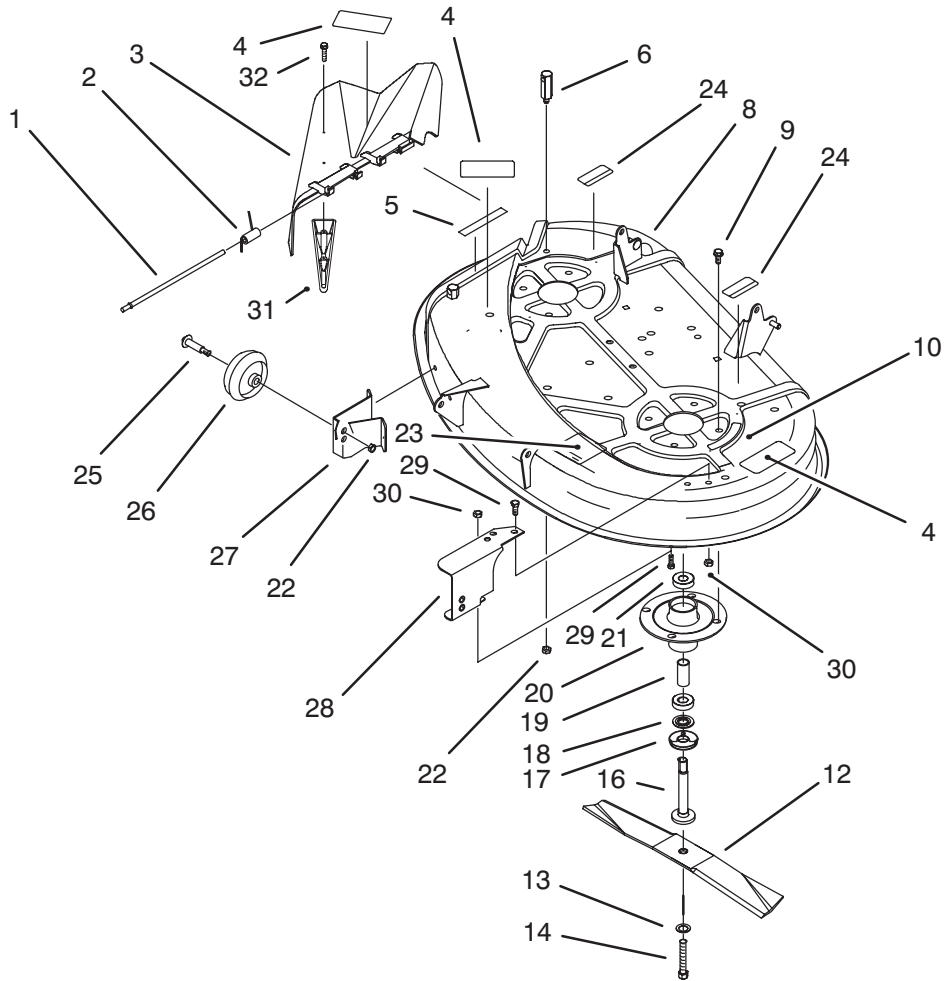

C-1346A

HOUSING & SPINDLE ASSEMBLY (38" CUTTING UNIT) (MODEL NO. 71213 ONLY)

Ref. No.	Part No.	Description	No. Used
1	57-4380	Rod - Deflector Hinge	1
2	57-6950	Spring - Torsion	1
3	93-7695	Deflector Assembly (Incl. Ref. #4)	1
4	93-7010	Decal - Danger	3
5	93-7009	Decal - Deflector Danger	1
6	57-4360	Post - Rear Pivot	1
8	88-5780-01	Deck - 38"	1
9	32144-41	Screw - Taptite	8
10	93-6677	Decal - Shield Danger	1
12	57-4700	Blade - Side Discharge	2
13	3290-465	Washer - Belleville	2
14	26-0671	Bolt - Blade	2
16	80-4341	Shaft - Spindle	2
17	80-4360	Shield - Bearing	2
18	80-4380	Spacer - Hardened	2

Ref. No.	Part No.	Description	No. Used
19	62-3661	Spacer - Bearing	2
20	88-4510	Housing - Spindle	2
21	38-7820	Bearing - Spindle	4
22	3296-39	Nut - Lock	3
23	93-6679	Decal - Belt Guide	1
24	93-6674	Decal - Spring Caution	2
25	56-6591	Bolt - Wheel	2
26	701756	Wheel - Deck	2
27	88-5740	Bracket - Deck Wheel R.H.	1
28	88-5750	Bracket - Deck Wheel L.H.	1
29	322-3	Screw - Hex Hd. Cap	5
30	3296-29	Nut - Lock	5
31	93-7696	Kicker - CE	2
32	32144-111	Screw	4