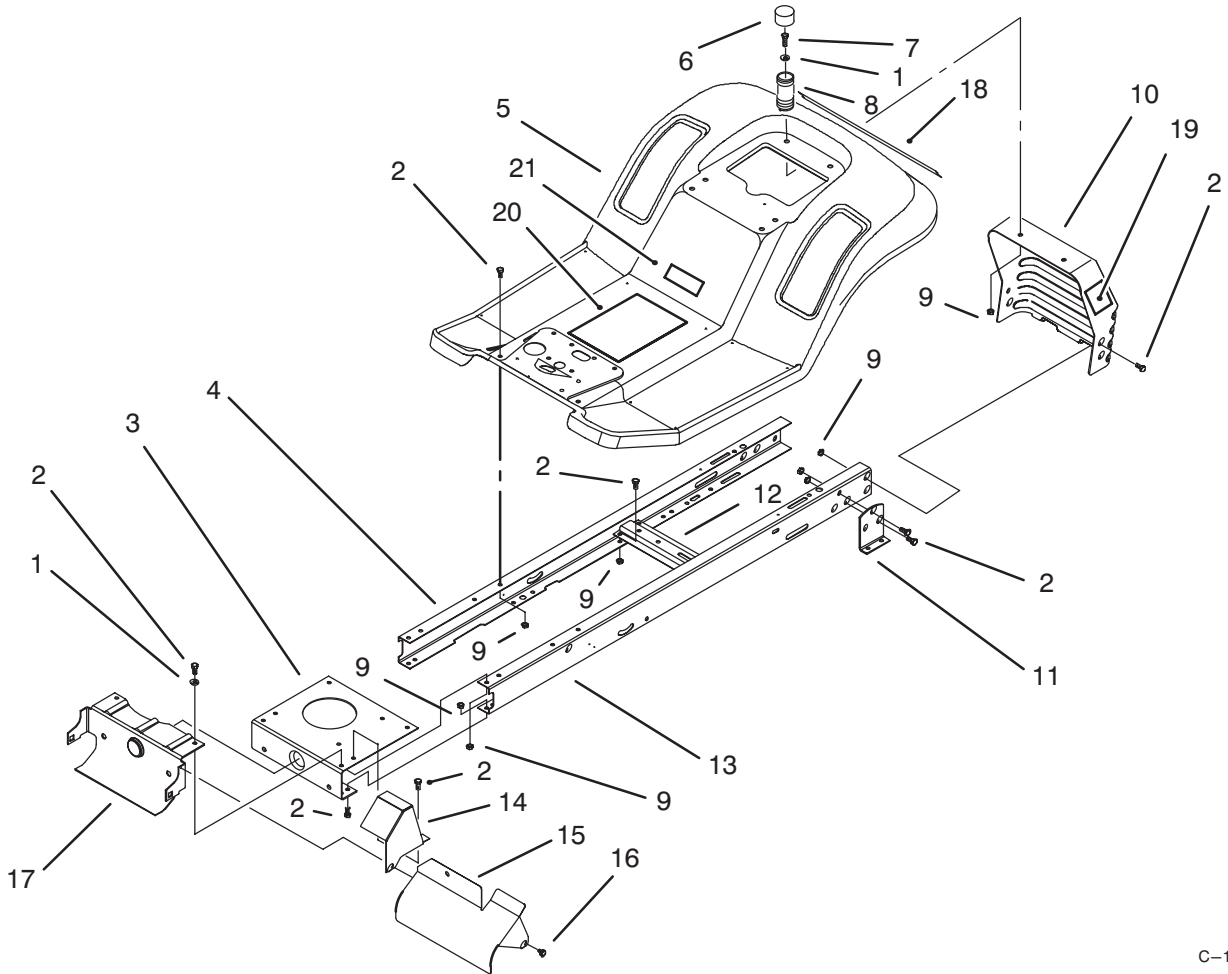

MODEL NO. 71191-5910001 & UP MODEL NO. 71213-5910001 & UP	PARTS CATALOG
1338HXL LAWN TRACTOR	

C-1470

FRAME ASSEMBLY

Ref. No.	Part No.	Description	No. Used
1	3256-23	Washer - Flat	4
2	322-3	Screw - Hex Hd. Cap	22
3	88-4630	Plate - Engine Mount	1
4	88-4650	Rail - R.H. Frame	1
5	88-3840-01	Body - Rear	1
6	701178	Cap - Protector	2
7	322-5	Screw - Hex Hd. Cap	2
8	88-6220	Spring - Compression	2
9	3296-29	Nut - Lock	24
10	88-3940	Panel - Rear Hitch	1
11	88-5260	Bracket - Transaxle Mtg.	2
12	88-4620	Bracket - Idler Pivot	1
13	88-4660	Rail - L.H. Frame	1

Ref. No.	Part No.	Description	No. Used
14	88-4960	Shield - Exhaust Pipe	1
15	88-6290	Shield - Muffler	1
16	32104-76	Screw - Thread Tapping	1
17	88-5120	Support - Front Axle	1
18	92-8789	Decal - Rear Body	1
19	93-6678	Decal - Dump Valve Hydro	1
20	92-2486	Decal - Instruction Hydro (Model No. 71191 Only)	1
*	93-6676	Decal - Instruction Hydro (Model No. 71213 Only)	1
21	117242	Decal - Made in USA (Model No. 71191 Only)	1

* Not Illustrated