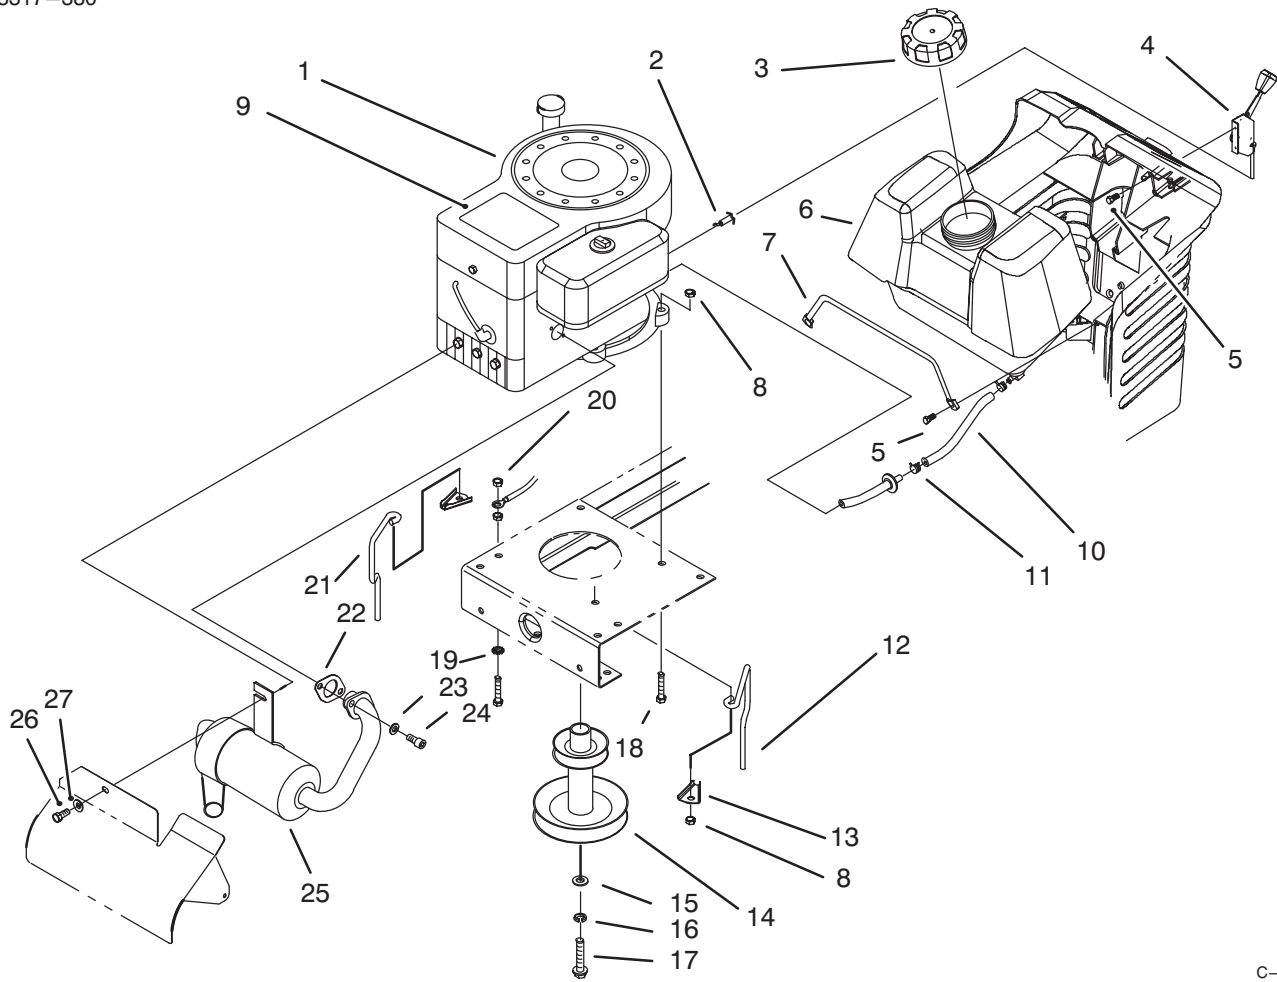

C-1345

ENGINE ASSEMBLY

Ref. No.	Part No.	Description	No. Used
1		Engine - 13 H.P	1
2	88-4350	Cable - Throttle	1
3	88-3980	Cap - Gas	1
4	88-4340	Control - Throttle	1
5	27-0220	Screw - Plastite	4
6	88-3880	Tank - Gas	1
7	88-5920	Rod - Gas Tank	1
8	3296-29	Nut - Lock	3
9	92-8757	Decal - Engine 13 H.P.	1
10	47-2963	Line - Fuel	1
11	2412-98	Clamp - Hose	2
12	88-5830	Guide - Belt L.H.	1
13	76-3820	Anchor - Belt Guide	2
14	88-4850	Pulley - Engine	1

Ref. No.	Part No.	Description	No. Used
15	3256-25	Washer - Flat	1
16	3253-22	Washer - Lock	1
17	26-0671	Bolt - Blade	1
18	322-9	Screw - Hex Hd. Cap	4
19	3255-8	Washer - Ext. Tooth Lock	1
20	32149-1	Nut - Keps	2
21	88-5840	Guide - Belt R.H.	1
22	88-4410	Gasket - Muffler	1
23	3253-4	Washer - Lock	2
24	3274-12	Screw - Hex Soc. Hd.	2
25	88-6480	Muffler	1
26	321-4	Screw - Hex Hd. Cap	1
27	3253-3	Washer - Lock	1