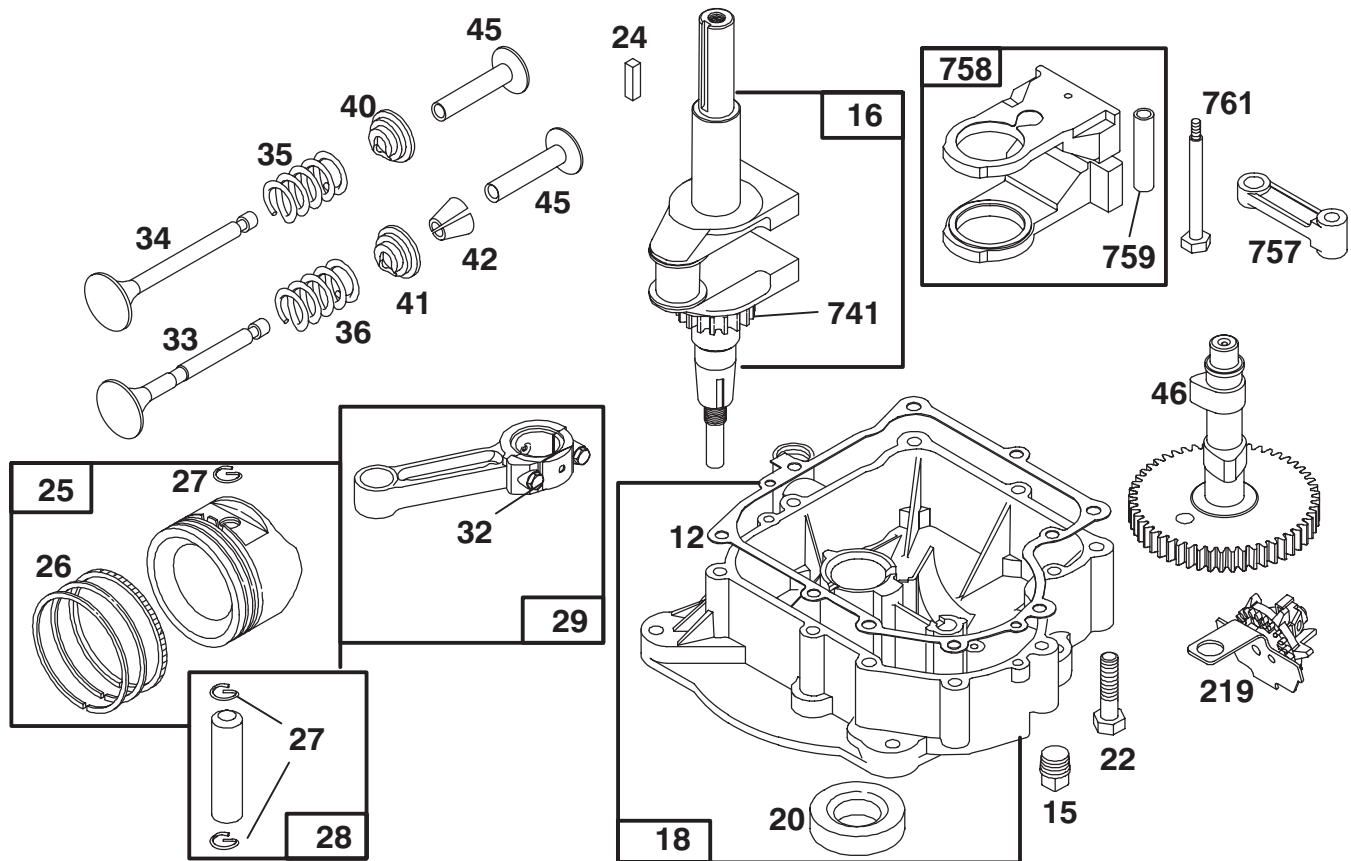

Assemblies include all parts shown in frames.

ENGINE BRIGGS & STRATTON MODEL 28M707-0122-01

Ref. No.	Part No.	Description	No. Used
★12	271916	Gasket-Crkcse. (1/64" Thick)	1
★	271997	Gasket-Crkcse. (.005" Thick)	1
★	271996	Gasket-Crkcse. (.009" Thick)	1
15	94239	Plug-Oil Drain	1
16	495162	Crankshaft	1
	94196	Key-Timing Gear	1
18	494238	Base-Engine	1
★20	291675	Seal-Oil	1
22	94624	Screw-Base Mtg. Sem	1
24	222698	Key-Flywheel	1
25	394661	Piston Assy. (Std.)	1
	394662	Piston Assy. (.010" O.S.)	1
	394663	Piston Assy. (.020" O.S.)	1
	394664	Piston Assy. (.030" O.S.)	1
26	391780	Ring Set-Piston (Std.)	1
	391781	Ring Set-Piston (.010" O.S.)	1
	391782	Ring Set-Piston (.020" O.S.)	1
	391783	Ring Set-Piston (.030" O.S.)	1

Ref. No.	Part No.	Description	No. Used
27	260924	Lock-Piston Pin	1
28	299691	Pin Assy.-Piston (Std.)	1
	391286	Pin Assy.-Piston (.005" O.S.)	1
29	490348	Rod Assy - Connecting	1
	490469	Rod-Connecting (020" U.S. Crankpin Bore)	1
32	94671	Screw-Connecting Rod	1
33	262246	Valve-Exhaust	1
34	262247	Valve-Intake	1
35	65906	Spring-Intake Valve	1
36	26828	Spring-Exhaust Valve	1
40	221596	Retainer-Intake Valve	1
41	292260	Rotocoil-Exhaust Valve	1
42	93630	Retainer-Ex. Valve Rotocoil	1
	45	Tappet-Valve	1
46	212897	Gear-Cam	1
219	490815	Oil Slinger, Gov. Gear Assy.	1
741	262932	Gear-Timing	1
757	212359	Link-Counterweight	1
758	399891	Counterweight Assy.	1
759	298909	Pin-Counterweight	1
761	93875	Screw-Counterweight	1

★ Included in Gasket Set-Part No. 494241.