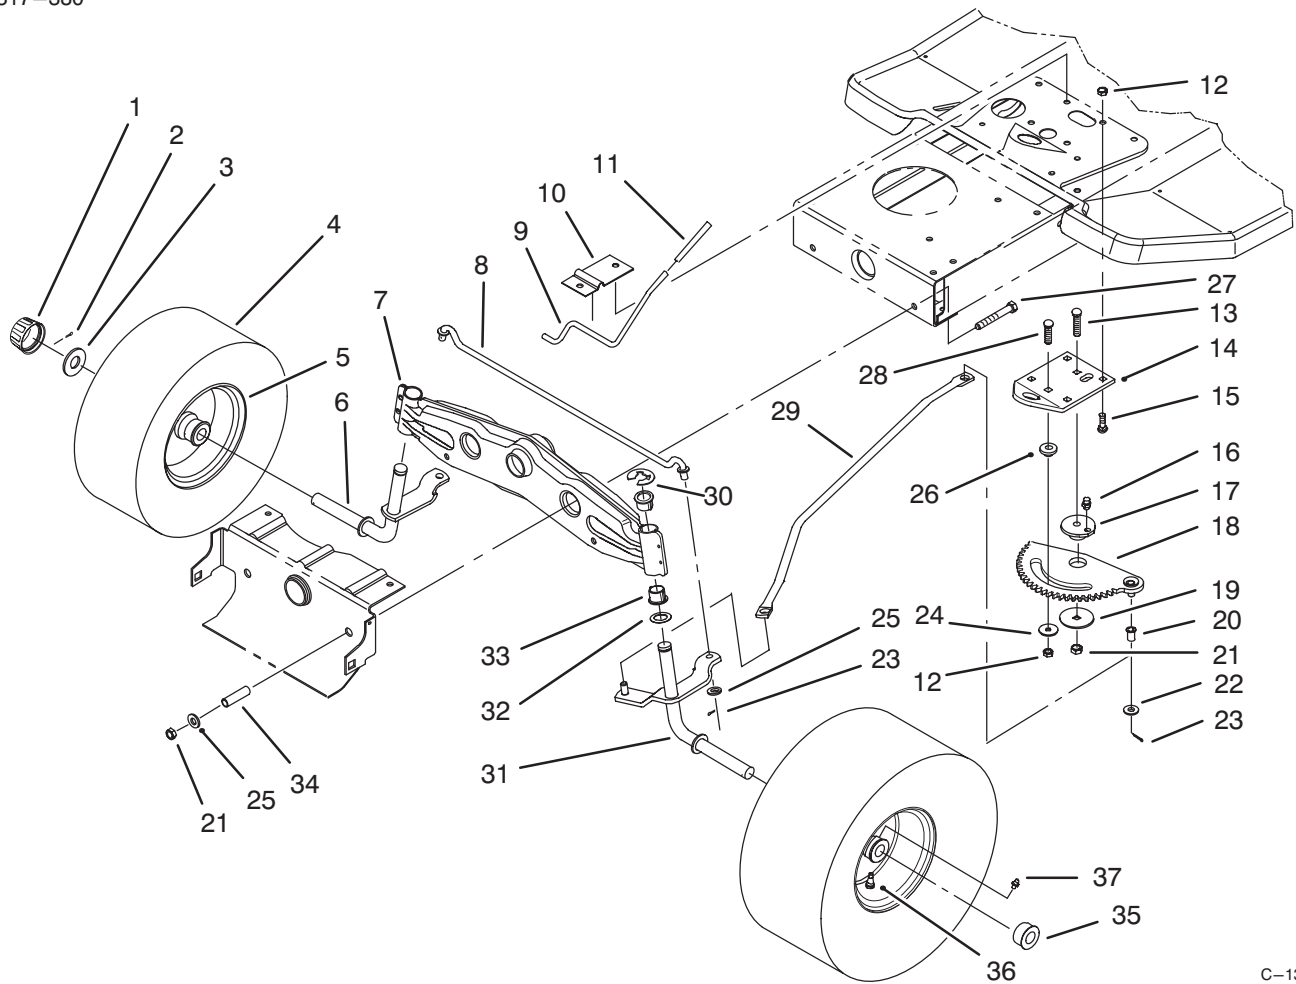

C-1302A

FRONT AXLE ASSEMBLY

Ref. No.	Part No.	Description	No. Used
1	61-9780	Cap - Hub	2
2	3272-12	Pin - Cotter	2
3	28-2480	Washer	2
4	88-4070	Tire - 13"	2
5	88-4370	Rim - Front Wheel	2
6	92-7889	Spindle - R.H.	1
7	88-4460	Axle - Front	1
8	88-5380	Rod - Steering Tie	1
9	88-5510	Rod - Parking Brake	1
10	88-5520	Bracket - Parking Brake	1
11	88-0890	Grip - Brake Rod	1
12	3296-29	Nut - Lock	5
13	3231-4	Bolt - Carriage	1
14	88-5130	Bracket - Steering Rack	1
15	3230-1	Bolt - Carriage	4
16	302-26	Fitting - Grease	1
17	88-4670	Bushing - Eccentric	1
18	88-5200	Rack - Steering	1
19	111419	Washer - Fender	1
20	52-2891	Bushing - Steering Link	2
21	3296-39	Nut - Lock	3

Ref. No.	Part No.	Description	No. Used
22	3256-25	Washer - Flat	2
23	3272-10	Pin - Cotter	4
24	5-4460	Washer - Fender	1
25	3256-24	Washer - Flat	4
26	88-5010	Spacer - Steering Rack	1
27	323-13	Screw - Hex Hd. Cap	2
28	3230-3	Bolt - Carriage	1
29	88-4830	Link - Drag	1
30	32151-48	E-Ring	2
31	92-7890	Spindle - L.H.	1
32	3-6498	Washer - Thrust	2
33	88-5800	Bushing - Steering Spindle	4
34	88-5470	Spacer - Front Axle	2
35	88-4400	Bearing - Wheel	4
36	232-27	Valve Stem w/Cap	2
37	302-5	Fitting - Grease	2
*	232-39	Inner Tube (Optional)	2
*	88-4280	Wheel & Tire Assembly (Incl. Ref. #4 & 5)	2

*Not Illustrated