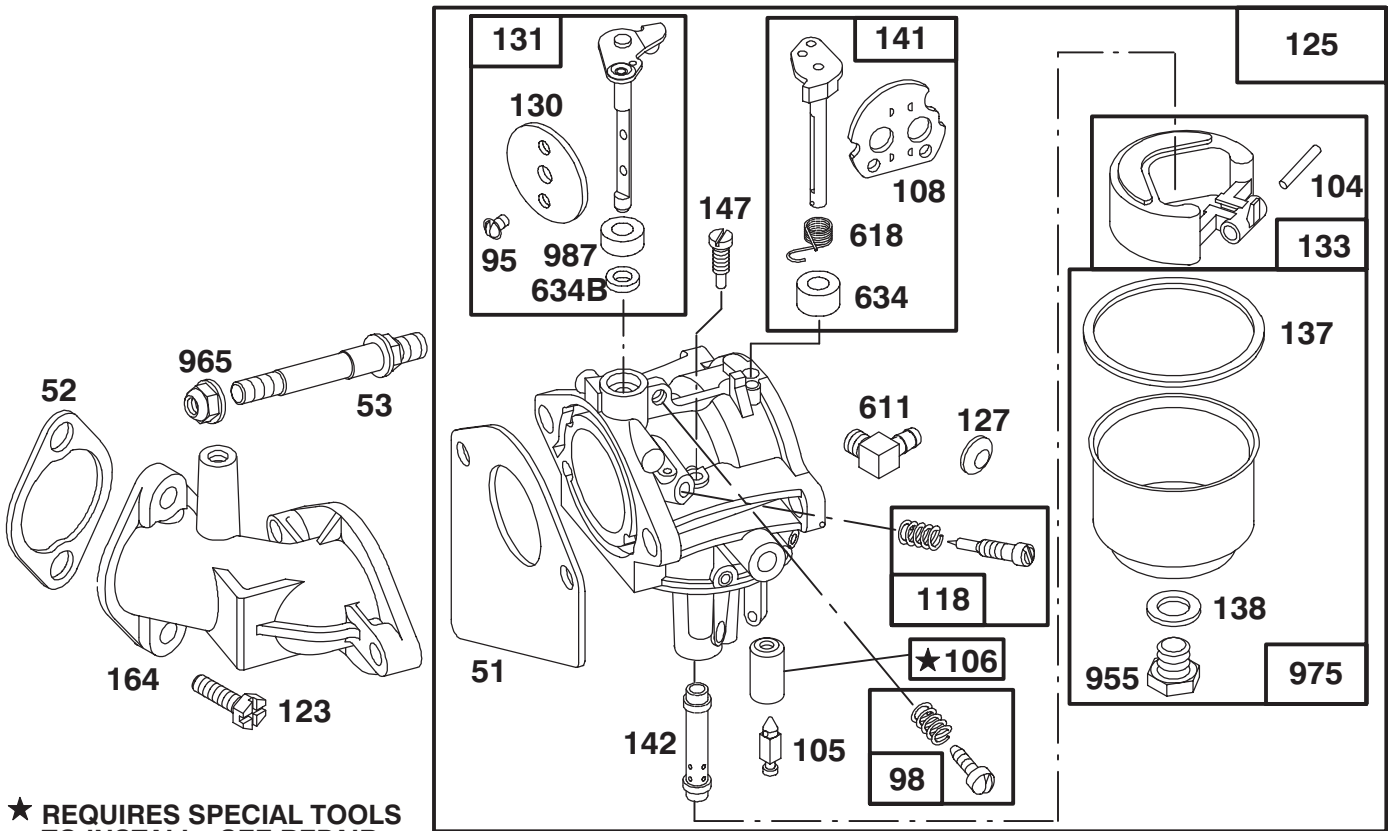

★ REQUIRES SPECIAL TOOLS TO INSTALL. SEE REPAIR INSTRUCTION MANUAL.

Assemblies include all parts shown in frames.

ENGINE BRIGGS & STRATTON MODEL 28M707-0122-01

Ref. No.	Part No.	Description	No. Used
●51	272465	Gasket—Carburetor (Carb. to Elbow)	1
★52	272554	Gasket—Carburetor (Elbow to Cylinder)	1
53	94637	Stud—Carb. Mtg.	1
●95	94098	Screw—Throttle	1
98	495800	Screw—Idle Speed	1
●104	231789	Pin—Float Hinge	1
●105	231855	Valve Assy.—Inlet Needle	1
●106	231854	Inlet Valve Seat	1
108	224540	Valve—Choke	1
118	494383	Valve—Needle	1
121	495799	Carburetor Overhaul Kit	1
123	94616	Screw—Elbow Mtg.	1
125	495706	Carburetor Assembly	1
●127		Plug—Welch (Sold in Kit Only).	1
130	224539	Valve—Throttle	1

Ref. No.	Part No.	Description	No. Used
131	494379	Shaft and Lever— Throttle	1
133	494381	Float—Carburetor	1
◆◆137	281165	Gasket—Float Bowl	1
◆◆138	281164	Washer—Float Bowl Screw	1
141	495931	Shaft and Lever—Choke	1
●142	494537	Nozzle—Carburetor	1
●147	231794	Pilot—Jet	1
164	213819	Carburetor—Elbow	1
611	494451	Fuel Inlet Tube	1
618	262803	Spring—Choke Return	1
●634	281168	Seal—Choke Shaft	1
●634B	398970	Washer—Throttle Shaft	1
955	94642	Screw—Fuel Bowl	1
965	94010	Locknut—Air Cleaner Mtg.	1
975	494378	Bowl Assy.—Carburetor	1
977	494385	Carburetor Gasket Kit	1
●987	281166	Seal—Throttle Shaft	1

◆ Included in Carburetor Gasket Set—Part No.494385.

★ Included in Gasket Set—Part No. 494241.

● Included in Carburetor Overhaul Kit—Part No. 495799.