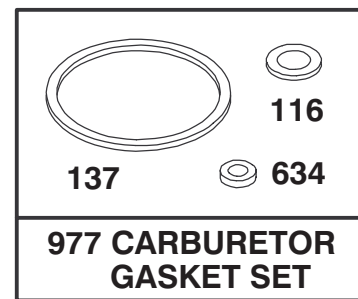

Assemblies include all parts shown in frames.

ENGINE GTS 150

Ref. No.	Part No.	Description	No. Used
★3	77-9060	Seal-Oil	1
★7	77-7740	Gasket-Cylinder Head	1
★9	77-9250	Gasket-Breather	1
★9A	77-7410	Gasket-Breather	1
★12	77-7550	Gasket-Engine Base	1
★20	77-7570	Seal-Oil	1
●104	77-8180	Pin-Float Hinge	1
●◆116	77-7660	Sealing-Gasket	1
★116A	77-8210	O-Ring	1
●118	77-8230	Valve & Spring-Needle	1
121	77-8920	Overhaul Kit-Carburetor	1
●122	77-7820	Adapter Assy.	1
●134	77-8110	Valve-Inlet (Includes Seat)	1

Ref. No.	Part No.	Description	No. Used
●◆137	77-8200	Gasket-Float Bowl	1
★163	77-7960	Gasket-Air Cleaner	1
358	77-8900	Gasket Set	1
★524	77-7270	Seal-O Ring	1
◆634	77-8150	Washer-Seal	1
★842	77-7300	Seal-O Ring	1
★868	77-7890	Seal Assy.-Valve	1
★868A	77-7900	Seal-Valve	1
★883	77-7760	Gasket-Exhaust	1
977	77-8930	Carburetor Gasket Set	1
★1022	77-7320	Gasket-Rocker Cover	1
●1039	77-7250	Limitter-Float	1
★1041	77-8590	Seal - Foam	1

● Included in Carburetor Kit-Part No. 77-8920
◆ Incl. in Carburetor Gasket Set-Part No. 77-8930

★ Included in Gasket Set-Part No. 77-8900