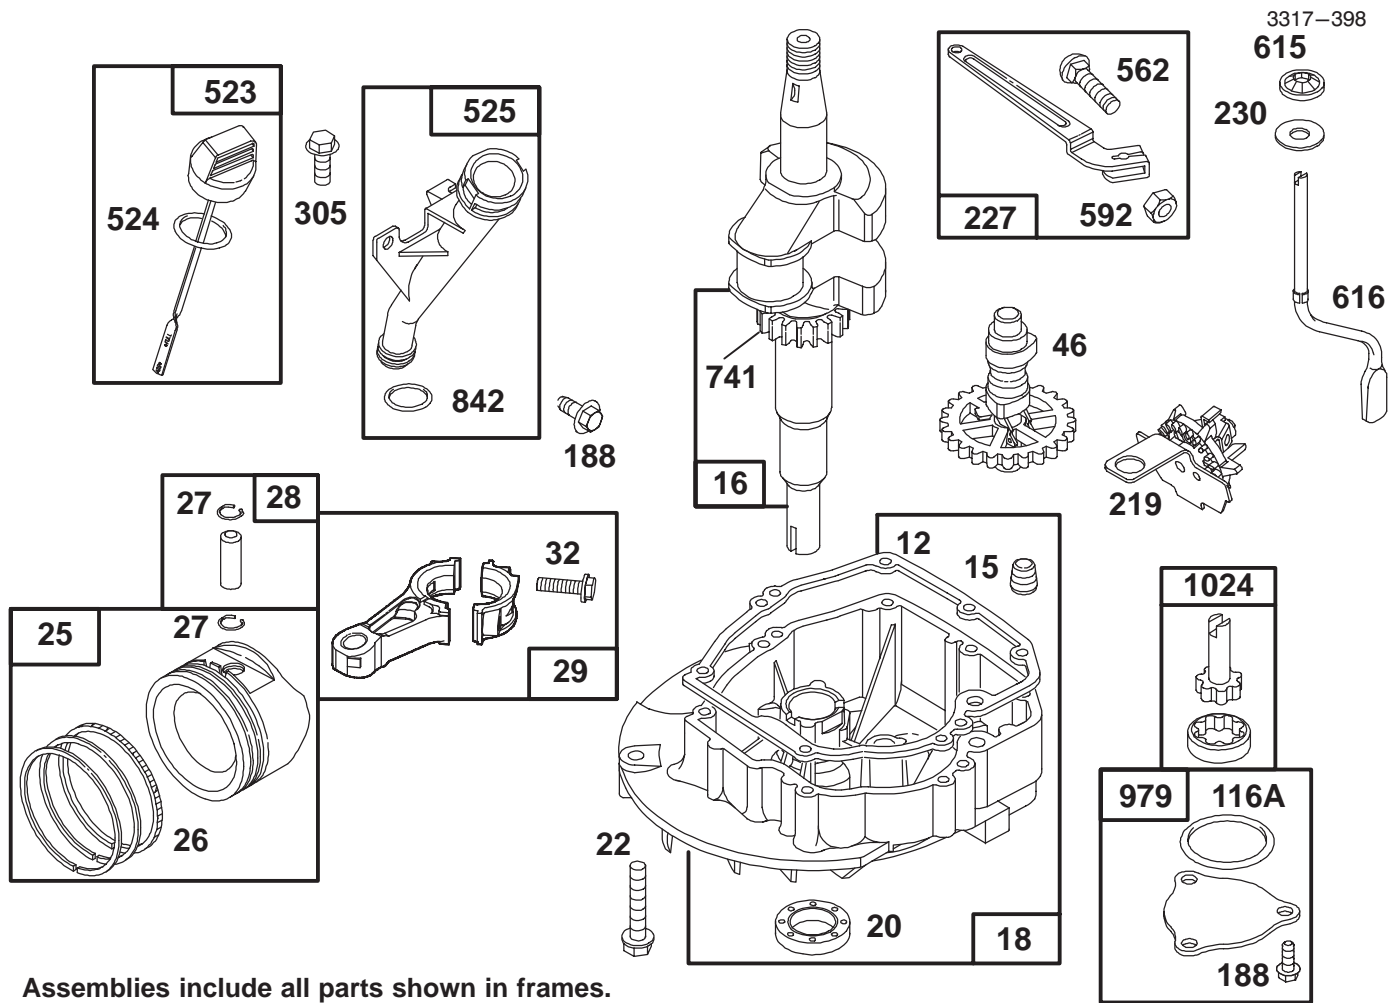

ENGINE GTS 150

Ref. No.	Part No.	Description	No. Used
★12	77-7550	Gasket-Engine Base	1
15	77-9240	Plug-Pipe	1
16	77-9330	Crankshaft Note: Order Part No. 77-7540 For Timing Gear Key	1
18	77-7560	Base-Engine	1
★20	77-7570	Seal-Oil	1
22	77-9070	Screw-Engine Base	1
25	77-7690	Piston Assy (Std)	1
26	77-7700	Ring Set (Std)	1
27	77-7710	Lock-Piston Pin	1
28	77-9340	Pin Assy-Piston	1
29	77-7670	Rod-Connecting	1
32	77-9350	Screw-Connecting Rod	1
46	77-7490	Gear-Cam	1
★116A	77-7660	O-Ring	1

Ref. No.	Part No.	Description	No. Used
188	77-9360	Screw-Hex Head	3
219	77-7500	Gear-Governor	1
227	77-7370	Lever Assy-Governor	1
230	77-7470	Washer	1
305	77-8310	Screw-Hex Head	1
523	77-7260	Dipstick-Oil	1
★524	77-7270	Seal-O Ring	1
525	77-7280	Tube-Oil Filler	1
562	77-7380	Bolt-Governor Lever	1
592	77-7390	Nut-Hex	1
615	77-7480	Pushnut	1
616	77-7460	Crank-Governor	1
741	77-7530	Gear-Timing	1
★842	77-7300	Seal-O Ring	1
979	77-7650	Cover-Oil Pump	1
1024	77-7640	Pump-Oil	1

★ Included in Gasket Set-Part No. 77-8900