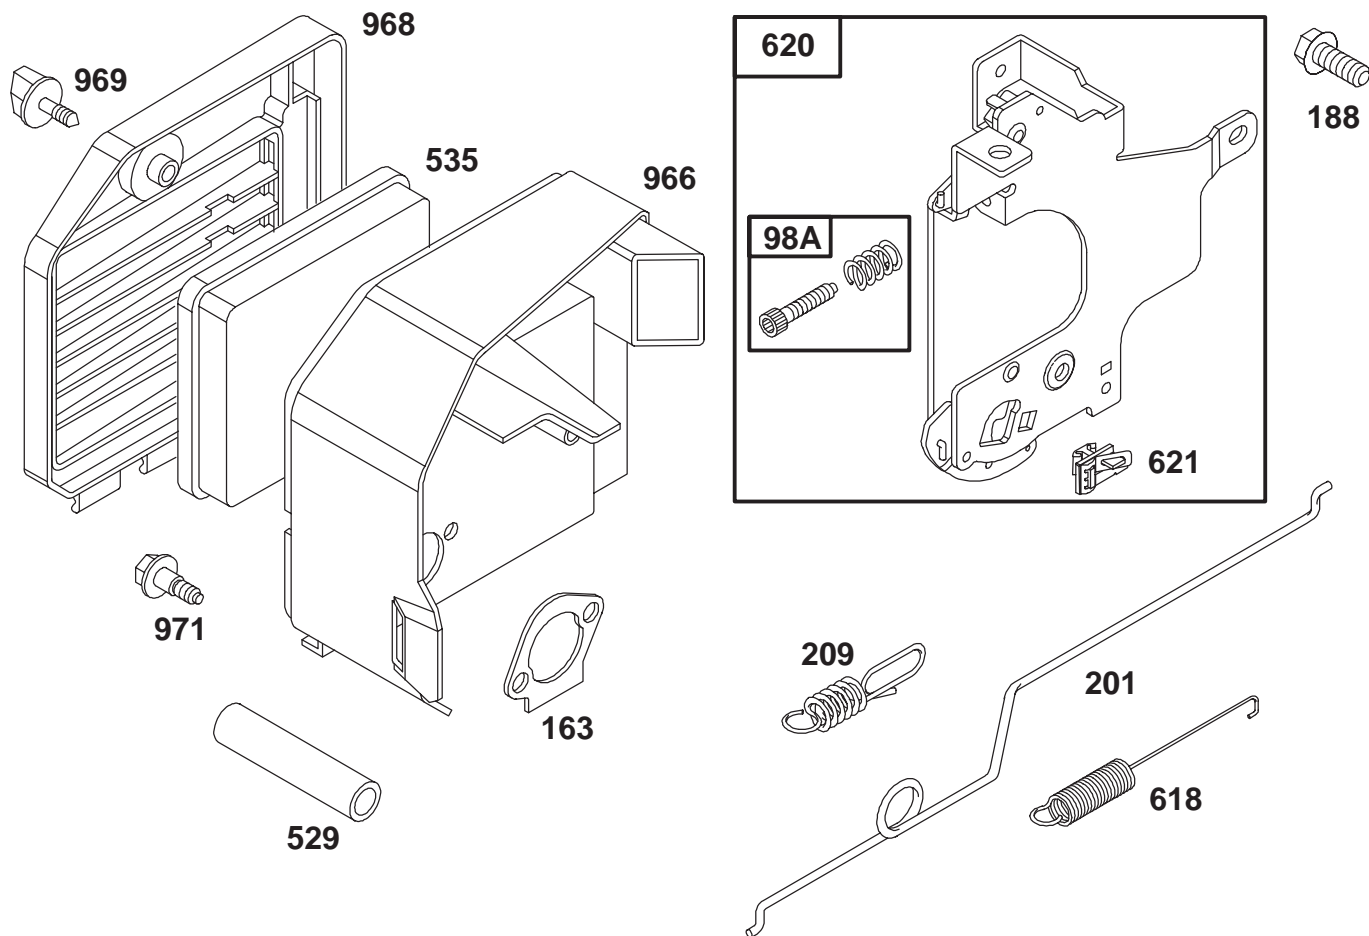

Assemblies include all parts shown in frames.

ENGINE GTS 150

Ref. No.	Part No.	Description	No. Used
98A	77-8020	Screw Assy-Speed Adj	1
★ 163	77-7960	Gasket-Air Cleaner	1
188	77-9360	Screw-Hex Head	2
201	77-7980	Link-Governor	1
209	77-7990	Spring-Governor	1
529	77-9470	Tube-Breather	1
535	77-7950	Element-Filter	1

Ref. No.	Part No.	Description	No. Used
618	77-8140	Spring-Choke	1
620	77-8000	Bracket-Carburetor	1
621	77-8010	Switch-Stop	1
966	77-7940	Base Air Cleaner	1
968	77-7040	Cover-Air Cover	1
969	77-7920	Screw-Air Cleaner	1
971	77-7930	Screw-Air Cleaner	1

★ Included in Gasket Set-Part No. 77-8900