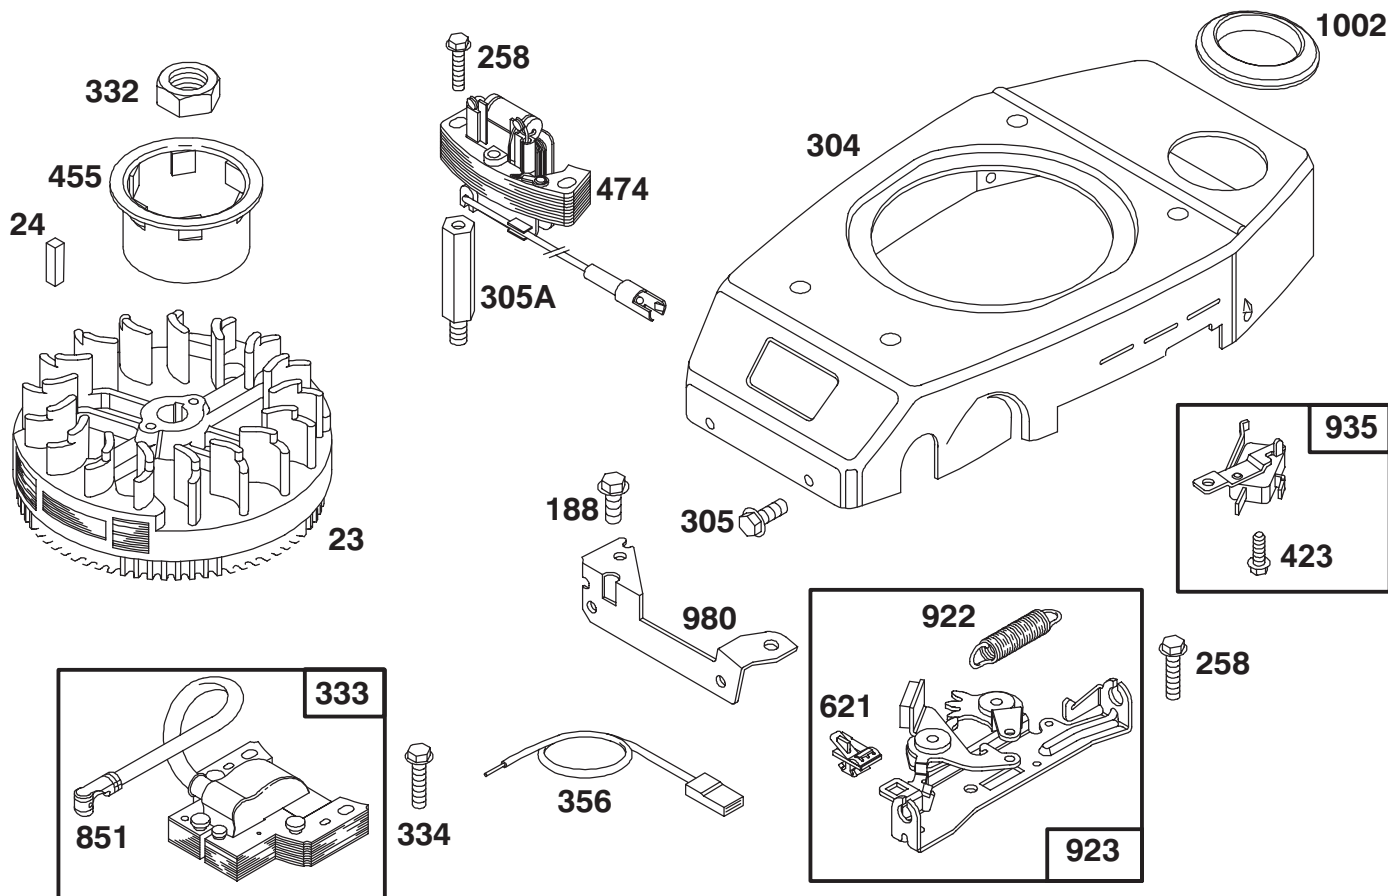

Assemblies include all parts shown in frames.

ENGINE GTS 150

Ref. No.	Part No.	Description	No. Used
23	77-8320	Flywheel-Magneto	1
24	77-8340	Key-Flywheel	1
188	77-9360	Screw-Hex Head	4
258	77-8870	Screw - Hex Head	1
304	77-9480	Housing-Blower	1
305	77-8310	Screw-Hex Head (bl hsg)	4
305A	77-8390	Stud	
332	77-8360	Nut-Flywheel	1
333	77-8420	Armature-Magneto	1
334	77-7420	Screw-Armature Mtg.	1
356	77-8400	Wire-Ground	1

Ref. No.	Part No.	Description	No. Used
423	77-9520	Screw - Hex Head	1
455	77-8350	Cup-Starter	1
474	77-8370	Alternator	1
621	77-8010	Switch - Stop	1
851	77-9450	Terminal-Spark Plug	1
922	77-8860	Spring - Brake	1
923	77-9460	Brake Ass'y	1
935	77-9530	Switch - Starter	1
980	77-7140	Bracket-Blower Housing	1
1002	77-7180	Grommet	1