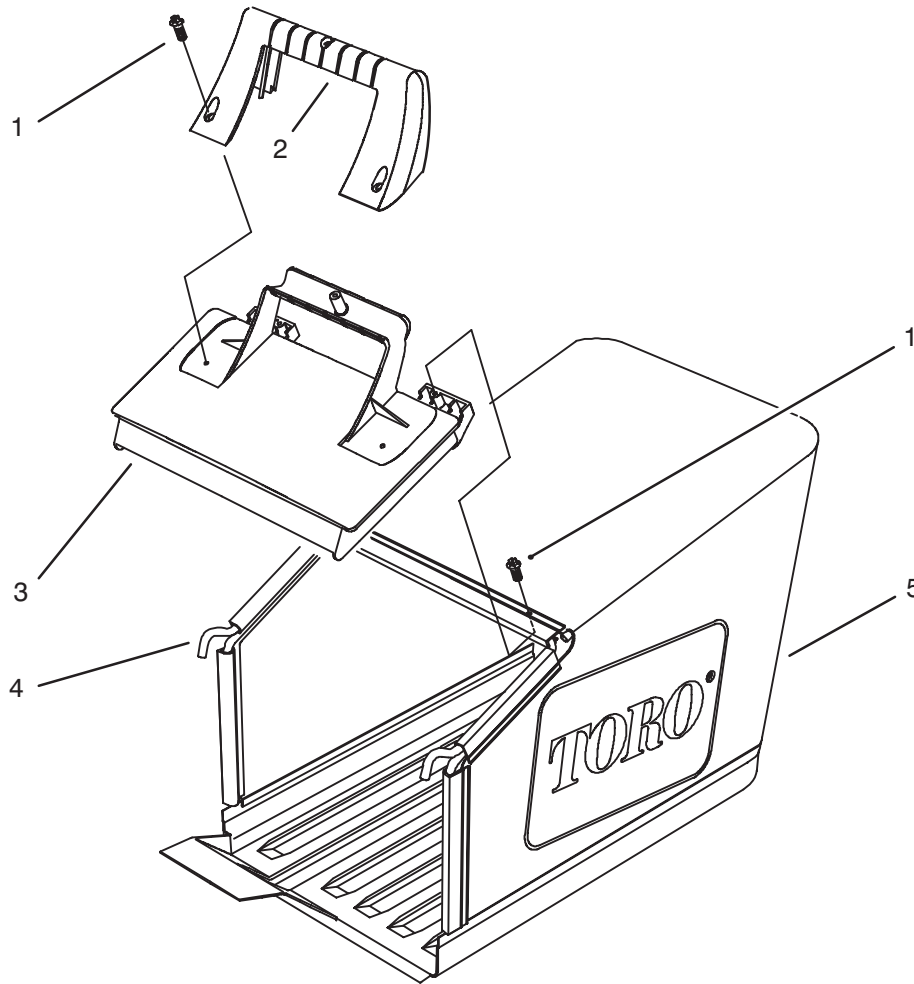

C-1509

GRASS BAG ASSEMBLY

Ref. No.	Part No.	Description	No. Used
1	32144-111	Screw - Hex Washer Hd Thr'd Form	5
2	71-9480	Handle - Door	1

Ref. No.	Part No.	Description	No. Used
3	71-9470	Door - Bag	1
4	71-9900	Frame - Bag	1
5	71-9460	Bag - Grass	1