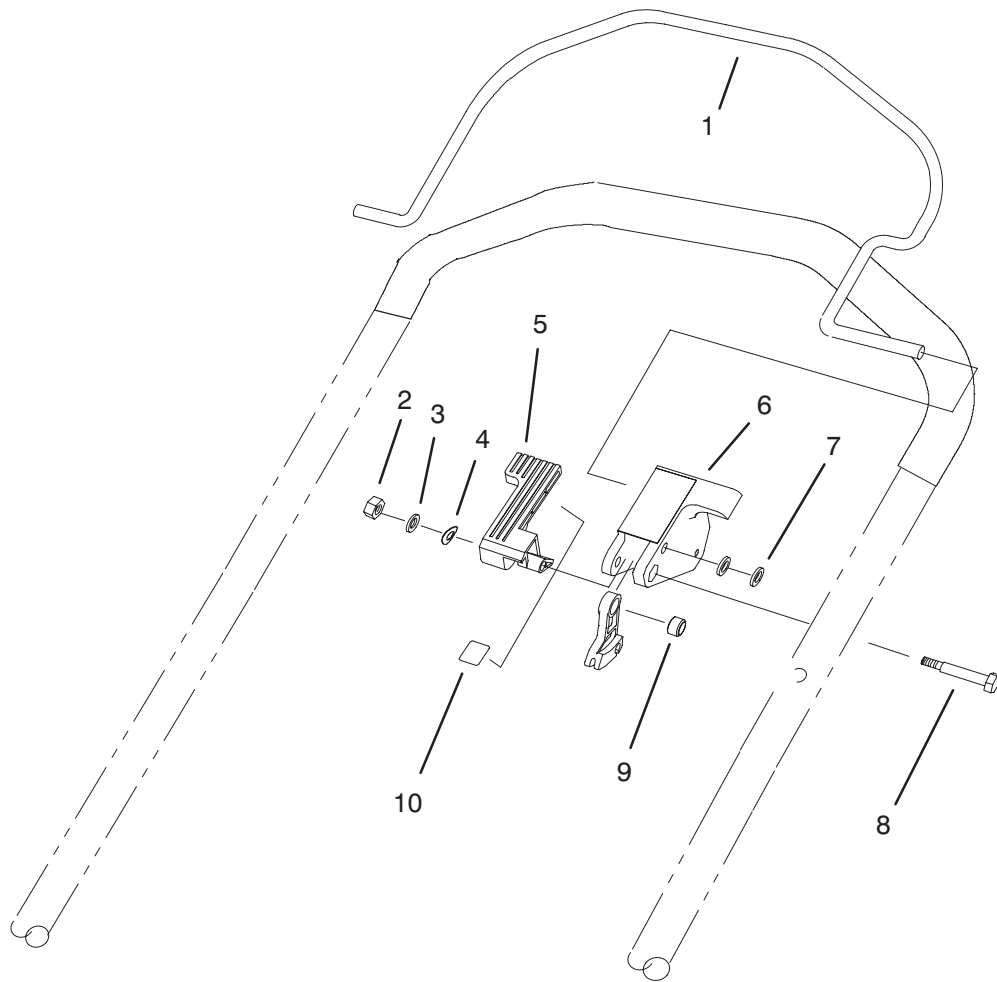

C-2082

CONTROL ASSEMBLY

Ref. No.	Part No.	Description	No. Used
1	93-0335	Bail - Control SP	1
2	3296-2	Nut - Lock	1
3	3256-49	Washer - Flat	1
4	92-2298	Washer - Spring	1
5	92-2299	Lever - Shift	1

Ref. No.	Part No.	Description	No. Used
6	93-0340	Stop - Pivot	1
7	3256-70	Washer - Flat	2
8	92-3132	Bolt - Shoulder	1
9	92-3133	Spacer - Traction Lever	1
10	93-6653	Decal - Traction	1