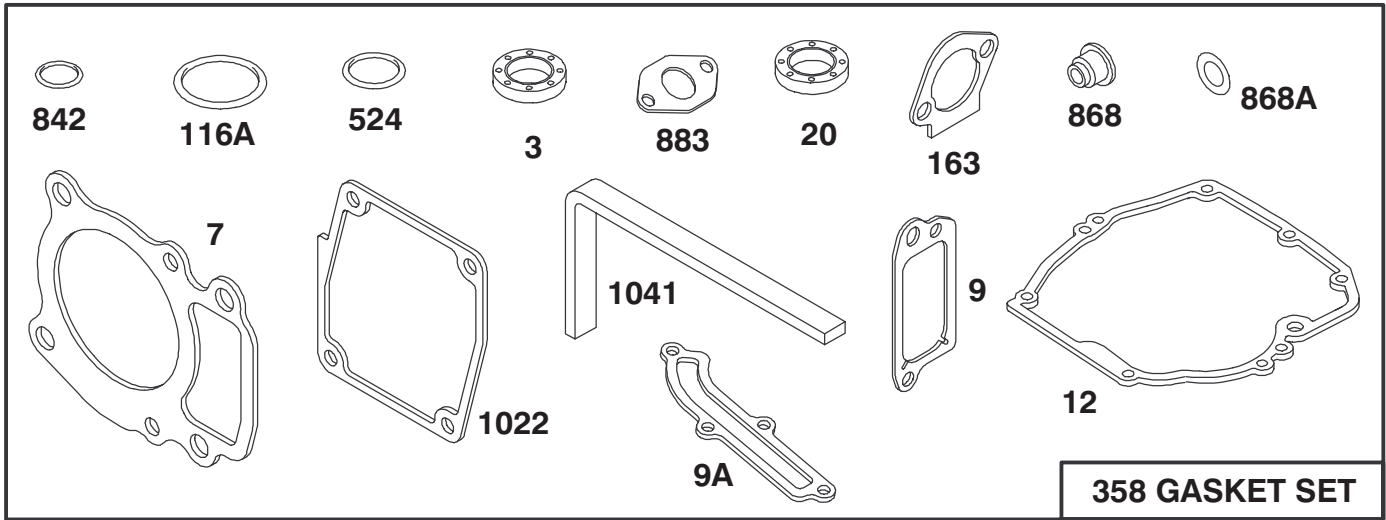

Assemblies include all parts shown in frames.

ENGINE GTS 150

Ref. No.	Part No.	Description	No. Used
★3	77-9060	Seal-Oil	1
★7	77-7740	Gasket-Cylinder Head	1
★9	77-9250	Gasket-Breather	1
★9A	77-7410	Gasket-Breather	1
★12	77-7550	Gasket-Engine Base	1
★20	77-7570	Seal-Oil	1
●104	77-8180	Pin-Float Hinge	1
●◆116	77-7660	Sealing-Gasket	1
★116A	77-8210	O-Ring	1
●118	77-8230	Valve & Spring-Needle	1
121	77-8920	Overhaul Kit-Carburetor	1
●122	77-7820	Adapter Assy.	1
●134	77-8110	Valve-Inlet (Includes Seat)	1

Ref. No.	Part No.	Description	No. Used
●◆137	77-8200	Gasket-Float Bowl	1
★163	77-7960	Gasket-Air Cleaner	1
358	77-8900	Gasket Set	1
★524	77-7270	Seal-O Ring	1
◆634	77-8150	Washer-Seal	1
★842	77-7300	Seal-O Ring	1
★868	77-7890	Seal Assy.-Valve	1
★868A	77-7900	Seal-Valve	1
★883	77-7760	Gasket-Exhaust	1
977	77-8930	Carburetor Gasket Set	1
★1022	77-7320	Gasket-Rocker Cover	1
●1039	77-7250	Limitter-Float	1
★1041	77-8590	Seal - Foam	1

● Included in Carburetor Kit-Part No. 77-8920
◆ Incl. in Carburetor Gasket Set-Part No. 77-8930

★ Included in Gasket Set-Part No. 77-8900