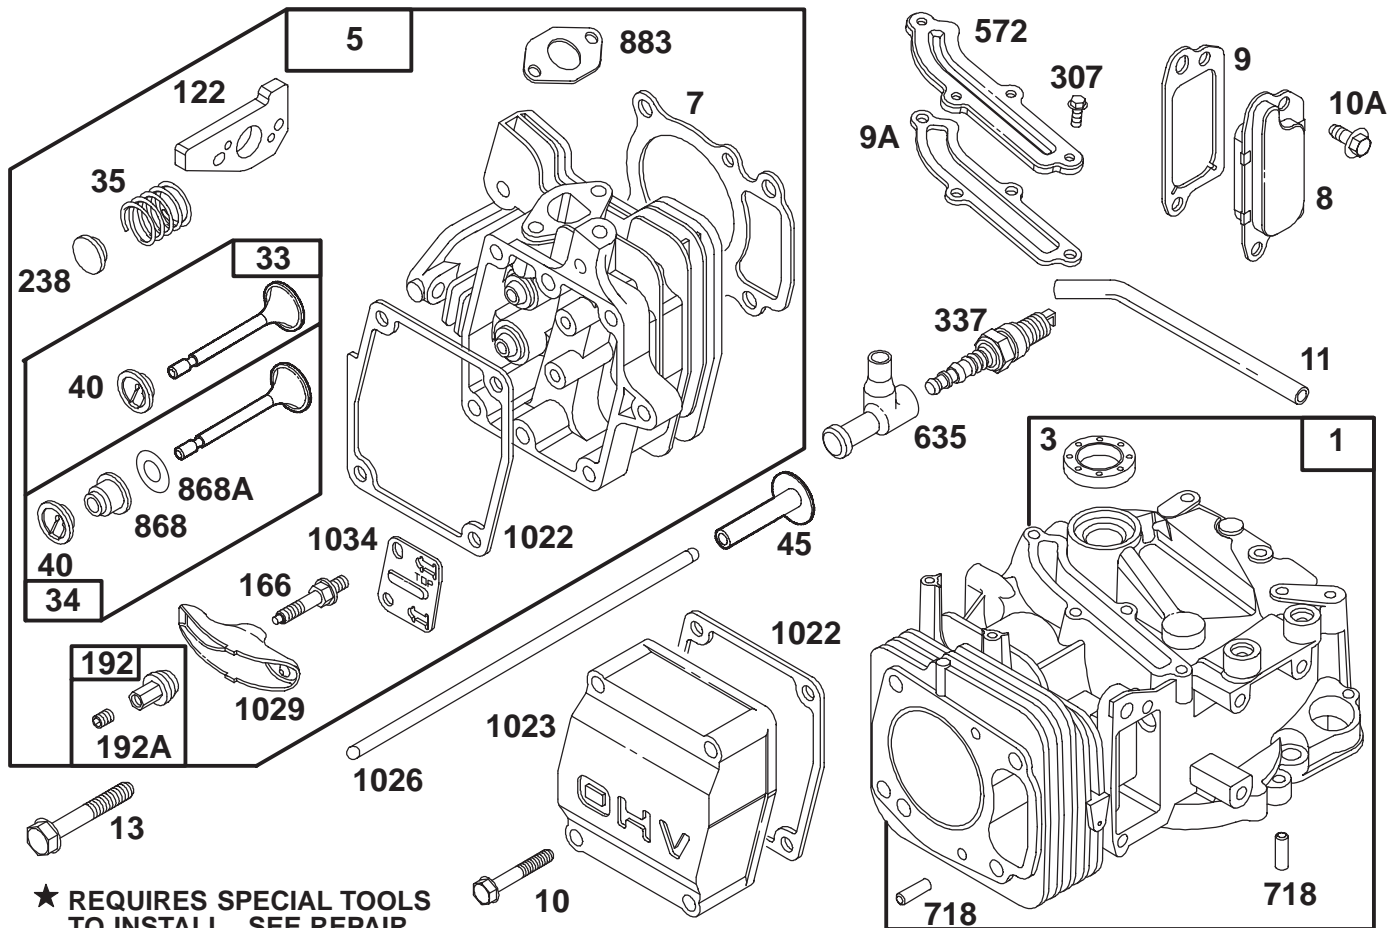

★ REQUIRES SPECIAL TOOLS TO INSTALL. SEE REPAIR INSTRUCTION MANUAL.

Assemblies include all parts shown in frames.

ENGINE GTS 150

Ref. No.	Part No.	Description	No. Used
1	77-7590	Cylinder Assy	1
★3	77-9060	Seal-Oil	1
5	77-7730	Head-Cylinder	1
★7	77-7740	Gasket-Cylinder Head	1
8	77-9300	Breather Assy	1
★9	77-9250	Gasket-Breather	1
★9A	77-7410	Gasket-Breather	1
10	77-7360	Screw-Hex Head (valve cover)	4
10A	77-9200	Screw-Hex. Head	2
11	77-9410	Tube-Breather	1
13	77-7630	Screw-Cylinder Head	1
33	77-7860	Valve-Exhaust	1
34	77-7880	Valve-Intake	1
35	77-7810	Spring-Valve	1
40	77-7870	Retainer-Spring	1
45	77-7610	Tappet-Valve	1
•122	77-7820	Adapter Assy	1
166	77-7780	Stud-Rocker Arm	1

Ref. No.	Part No.	Description	No. Used
192	77-7910	Ball & Screw-Rocker Arm	1
192A	77-9310	Screw-Set	1
238	77-7800	Cap-Valve	1
307	77-7420	Screw-Cover Mtg (breather cover)	1
337	77-7330	Plug-Spark	1
572	77-7400	Cover-Breather	1
635	77-7340	Elbow-Spark Plug	1
718	77-7600	Pin-Cylinder	1
★868	77-7890	Seal Assy-Valve	1
★868A	77-7900	Gasket-Valve	1
★883	77-7760	Gasket-Exhaust	1
★1022	77-7320	Gasket-Rocker Cover	1
1023	77-9320	Cover-Valve	1
1026	77-7620	Rod-Push	1
1029	77-7790	Arm-Rocker	1
1034	77-7770	Guide-Push Rod	1
	77-9020	Short Block	1

★ Included in Gasket Set-Part No. 77-8900
• Included in Carburetor Overhaul Kit-Part No. 77-8920