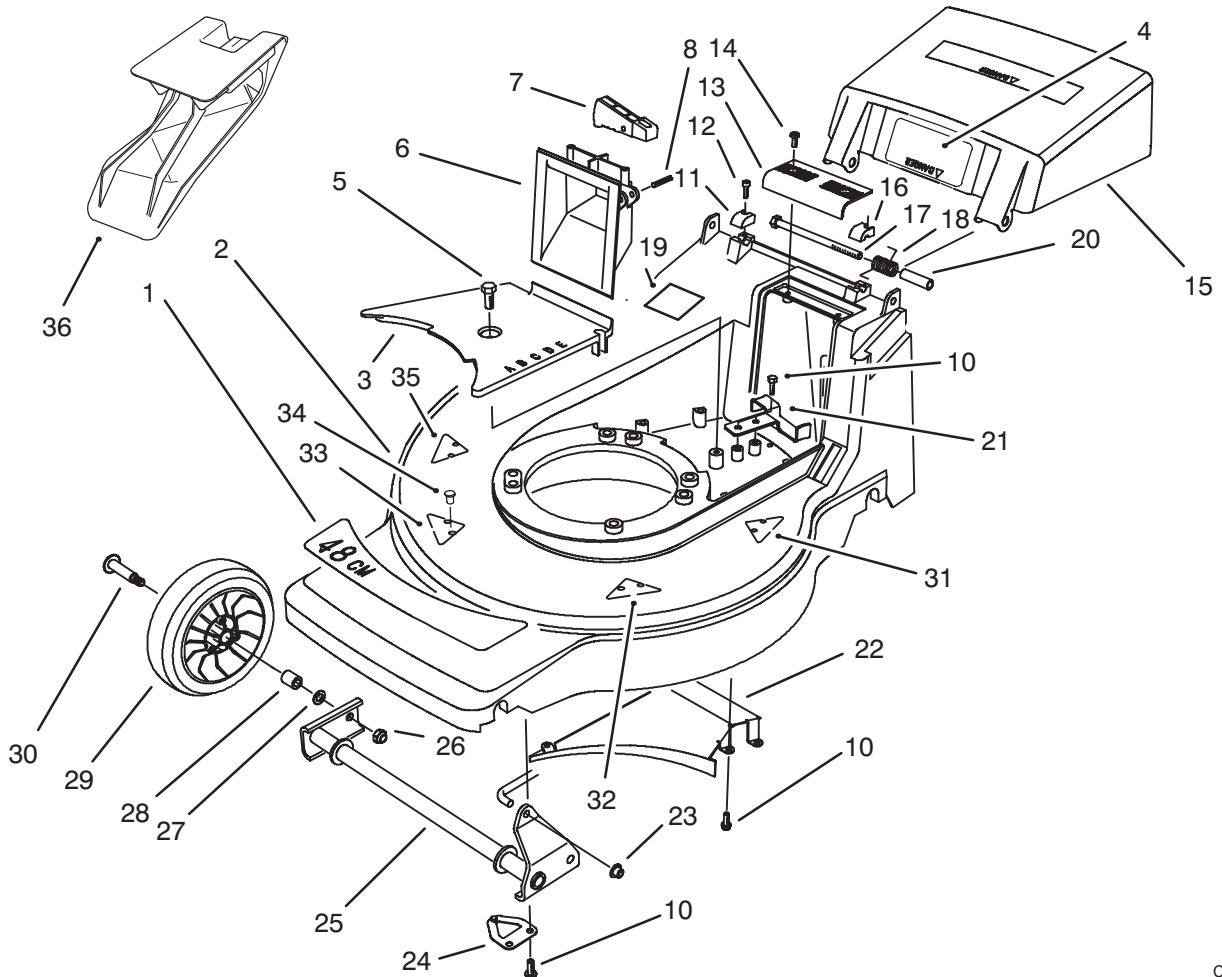

MODEL NO. 20820BC-5900001 & UP

**PARTS
CATALOG**

**48cm RECYCLER[®]
Mower**

C-2219

HOUSING ASSEMBLY

Ref. No.	Part No.	Description	No. Used
1	71-9860	Decal - 48cm	1
2	16-5989	Housing - 48cm (Incl. Ref. #31-35)	1
3	71-7920	Cover - Belt	1
4	93-4105	Decal - Danger	1
5	32144-70	Screw - Hex. Flange Hd.	1
6	71-7870	Grip - Lower	1
7	71-7930	Trigger - H.O.C.	1
8	3284-5	Pin - Roll	1
10	32144-4	Screw - Thread Forming	10
11	71-7910	Cap - Hinge Bolt R.H.	1
12	65-5210	Screw - Thread Forming	2
13	71-7860	Grip - Upper	1
14	32144-97	Screw - Thread Forming	2
15	71-9800	Door - Discharge	1
16	71-7900	Cap - Hinge Bolt L.H.	1
17	322-29	Screw - Cap Hex. Hd.	2
18	71-9840	Spring - Door	2
19	66-1700	Decal - Noise Rating	1

Ref. No.	Part No.	Description	No. Used
20	71-8580	Spacer - Door	2
21	71-7890	Guide - Belt Rear	1
22	71-7990	Ramp - Discharge	1
23	32112-11	Nut - Push	1
24	71-8830	Retainer - Shaft	2
25	71-7820	Pivot - Front	1
26	3296-5	Nut - Lock	2
27	40-1940	Washer - Wheel	2
28	27-6250	Bushing - Wheel	4
29	46-1113	Wheel & Tire Assembly (Incl. Ref. #28)	2
30	27-6230	Bolt - Wheel	2
31	71-9250	Kicker - Left Rear	1
32	71-9440	Kicker - LeftFront	1
33	71-8920	Kicker - Right Front	1
34	32144-111	Screw - Pan Head	8
35	71-9230	Kicker - Right Rear	1
36	71-9990	Plug - Recycler	1

C-2085

ENGINE ASSEMBLY

Ref. No.	Part No.	Description	No. Used
1	77-8952	Engine - Complete	1
2	92-2289	Plate - Toro Logo	1
3	93-4355	Decal - Recoil	1
4	32144-102	Screw - Thread Forming	3
5	32144-4	Screw - Thread Forming	2
6	71-7940	Retainer - Blade	1
7	71-9260	Blade - 48cm	1
9	3253-22	Washer - Lock	1
10	26-0672	Bolt - Blade	1