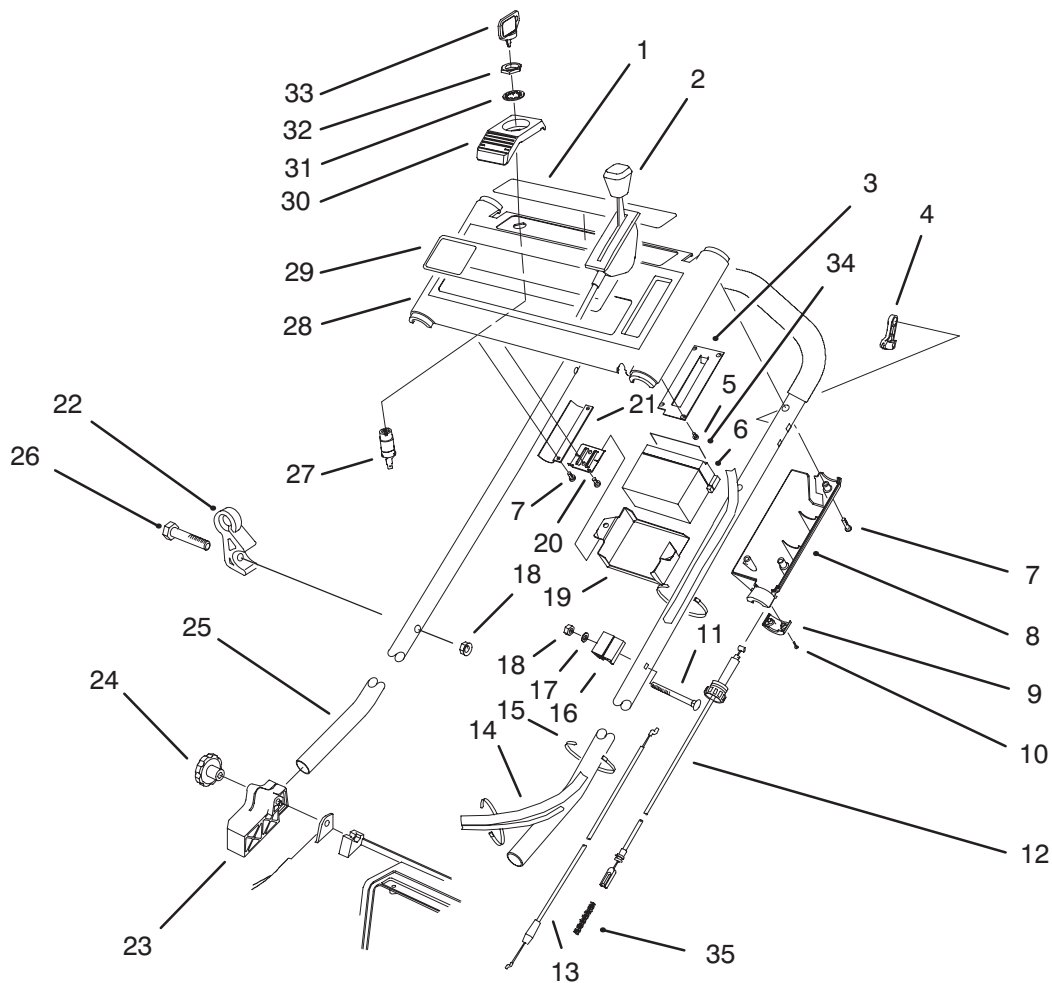

C-2210A

HANDLE ASSEMBLY

Ref. No.	Part No.	Description	No. Used
1	93-6651	Decal - Instruction	1
2	93-1115	Control - Throttle	1
3	71-8040	Plate - Throttle	1
4	46-5520	Lever - Traction	1
5	32144-98	Screw - Phillips Pan Hd.	4
6	55-7520	Battery Assembly	1
7	32144-97	Screw - Phillips Pan Hd.	9
8	93-0339	Cover - Throttle Lower	1
9	71-7630	Cap - Throttle Lower	1
10	32144-99	Screw - Phillips Pan Hd.	2
11	46-6432	Screw - Handle	1
12	93-1119	Cable - Traction	1
13	93-1116	Cable - Brake	1
14	80-4791	Harness - Wire	1
15	3290-378	Tie - Cable	3
16	46-6980	Support - Cable	1
17	3256-22	Washer - Flat	1
18	3296-42	Nut - Lock	2
19	55-8180	Retainer - Battery	1
20	71-8280	Bracket - Battery	2

Ref. No.	Part No.	Description	No. Used
21	71-8130	Bracket - Control	1
22	93-3772	Guide - Rope	1
23	71-8100	Mount - Handle R.H.	1
*	71-8090	Mount - Handle L.H.	1
24	19-4050	Knob	2
25	71-9023	Handle Assembly	1
26	321-52	Screw - Hex Hd. Cap	1
27	46-5780	Switch - Starter (Incl. Ref. #31 & 32)	1
28	16-9299	Panel - Control (Incl. Ref. #1 & 29)	1
29	93-7175	Decal - Panel Key	1
30	71-8200	Bracket - Switch Ignition	1
31	3254-5	Washer - Lock	1
32	218-461	Nut - Hex	1
33	63-8360	Key - Ignition	1
34	93-6668	Decal - Battery	1
35	71-8310	Spring - Compression	1
*	22-4710	Charger - Battery	1

*Not Illustrated