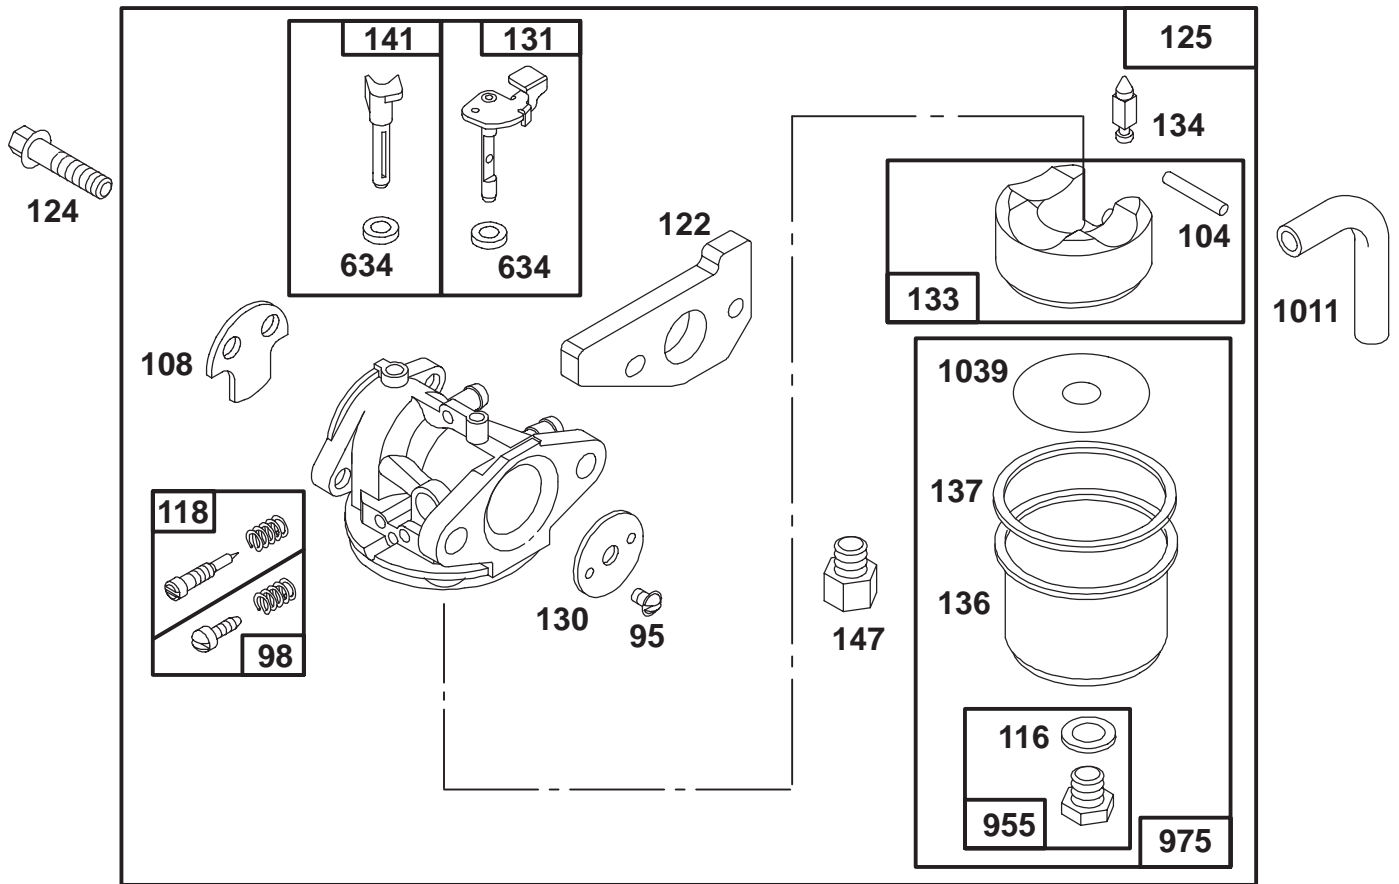

Assemblies include all parts shown in frames.

ENGINE GTS 150

Ref. No.	Part No.	Description	No. Used
95	77-8090	Screw-Valve Mtg	1
98	77-8240	Screw-Idle Adj	1
●104	77-8180	Pin-Float Hinge	1
108	77-8070	Valve-Choke	1
◆116	77-8210	Sealing-Gasket	1
●118	77-8230	Valve & Spring-Needle	1
●122	77-7820	Adapter Assy	1
124	77-7970	Screw-Hex Head (carb mtg)	1
125	77-8050	Carburetor Assy	1
130	77-8080	Valve-Throttle	1
131	77-8160	Shaft-Throttle	1
133	77-8170	Float-Carburetor	1

Ref. No.	Part No.	Description	No. Used
●134	77-8110	Valve-Inlet (Includes Seat)	1
136	77-7240	Bowl-Fuel	1
◆137	77-8200	Gasket-Float Bowl	1
141	77-8130	Shaft-Choke	1
147	77-8120	Adapter-Jet Note: For High Altitude Jet, Order Part No. 494236.	1
◆634	77-8150	Washer-Seal	1
955	77-8220	Screw-Hex Head	1
975	77-8190	Bowl Assy-Carburetor	1
1011	77-8040	Tube-Vent	1
●1039	77-7250	Limiter-Float	1

●Incl. in Carburetor Overhaul Kit-Part No. 77-8920

◆Incl. in Carburetor Gasket Set - Part No. 77-8930