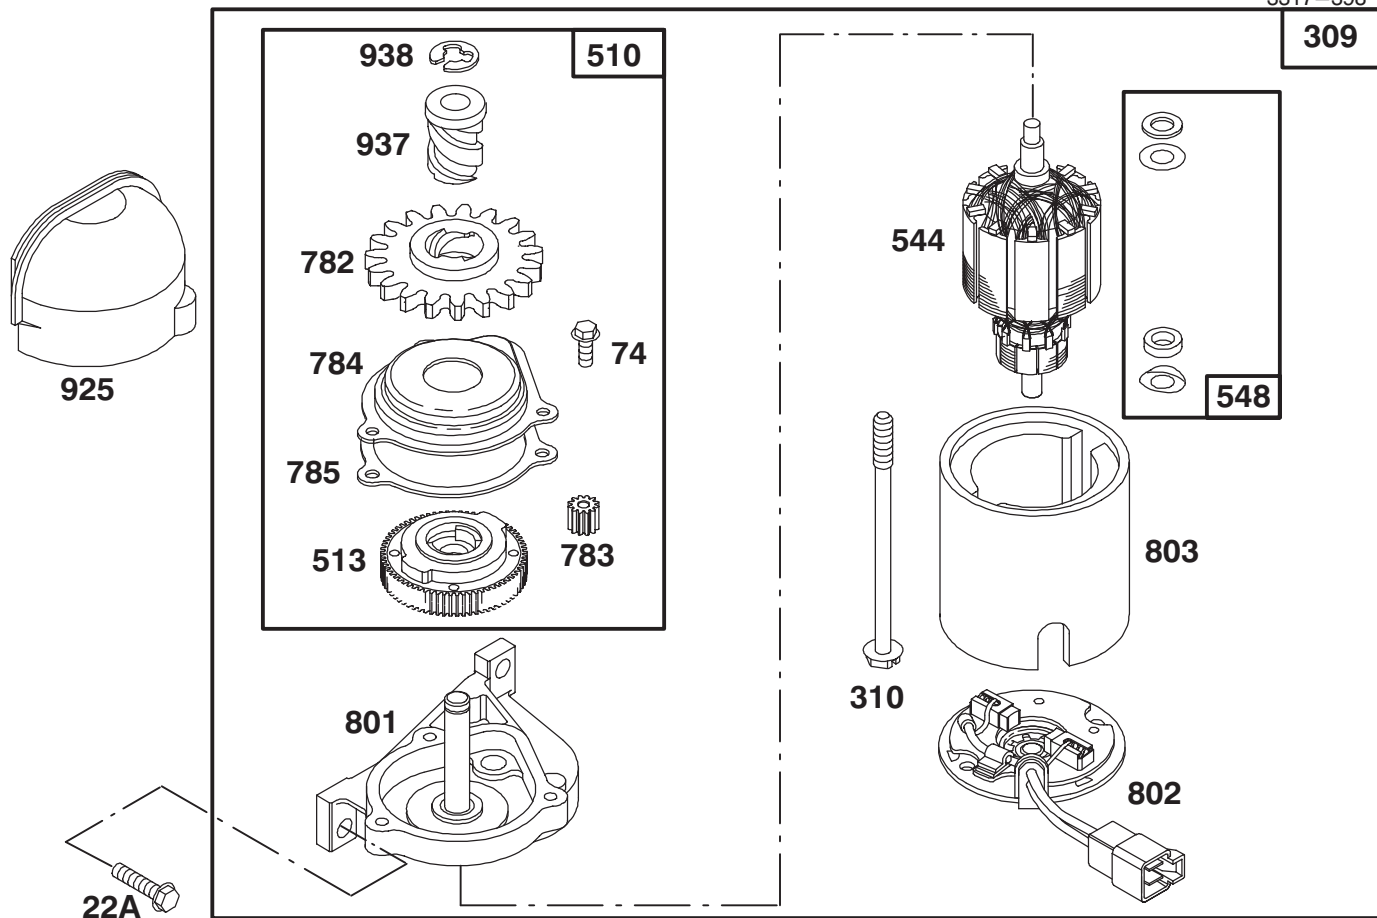

Assemblies include all parts shown in frames.

ENGINE GTS-150

Ref. No.	Part No.	Description	No. Used
22A	77-8720	Screw-Hex Head	1
74	77-8800	Screw-Hex Head	1
309	77-8670	Motor-Starter	1
310	77-8710	Screw-Hex Head	1
510	77-8910	Drive Kit	1
513	77-8770	Clutch Assembly	1
544	77-8730	Armature Assembly	1
548	77-8740	Washer Set	1
782	77-8810	Pinion-Starter	1

Ref. No.	Part No.	Description	No. Used
783	77-9540	Gear - Pinion	1
784	77-8780	Cover-Gear	1
785	77-8790	Gasket-Cover	1
801	77-8680	Bracket Assembly	1
802	77-8690	Head Assembly	1
803	77-8700	Shell and Magnet Ass'y	1
925	77-7200	Cover-Starter	1
937	77-8820	Spline-Starter	1
938	77-8830	Retainer-Lock	1

* Included in Gasket Set-Part No. 77-8900