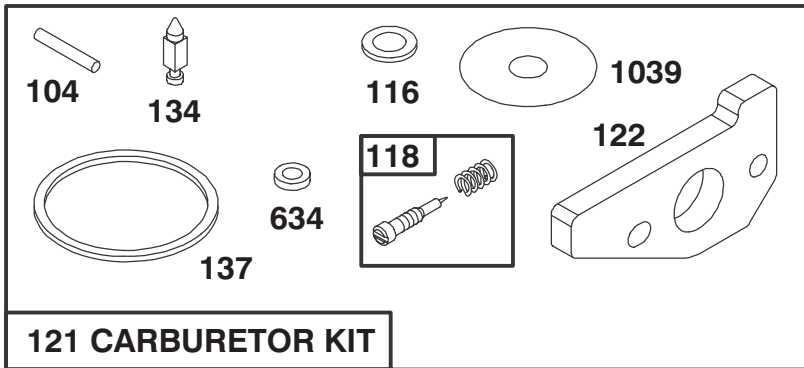

Assemblies include all parts shown in frames.

ENGINE GTS 150

Ref. No.	Part No.	Description	No. Used
★3	77-9060	Seal-Oil	1
★7	77-7740	Gasket-Cylinder Head	1
★9	77-9250	Gasket-Breather	1
★9A	77-7410	Gasket-Breather	1
★12	77-7550	Gasket-Engine Base	1
★20	77-7570	Seal-Oil	1
●104	77-8180	Pin-Float Hinge	1
●◆116	77-7660	Sealing-Gasket	1
★116A	77-8210	O-Ring	1
●118	77-8230	Valve & Spring-Needle	1
121	77-8920	Overhaul Kit-Carburetor	1
●122	77-7820	Adapter Assy.	1
●134	77-8110	Valve-Inlet (Includes Seat)	1

Ref. No.	Part No.	Description	No. Used
●◆137	77-8200	Gasket-Float Bowl	1
★163	77-7960	Gasket-Air Cleaner	1
358	77-8900	Gasket Set	1
★524	77-7270	Seal-O Ring	1
◆634	77-8150	Washer-Seal	1
★842	77-7300	Seal-O Ring	1
★868	77-7890	Seal Assy.-Valve	1
★868A	77-7900	Seal-Valve	1
★883	77-7760	Gasket-Exhaust	1
977	77-8930	Carburetor Gasket Set	1
★1022	77-7320	Gasket-Rocker Cover	1
●1039	77-7250	Limitter-Float	1
★1041	77-8590	Seal - Foam	1

● Included in Carburetor Kit-Part No. 77-8920
◆ Incl. in Carburetor Gasket Set-Part No. 77-8930

★ Included in Gasket Set-Part No. 77-8900