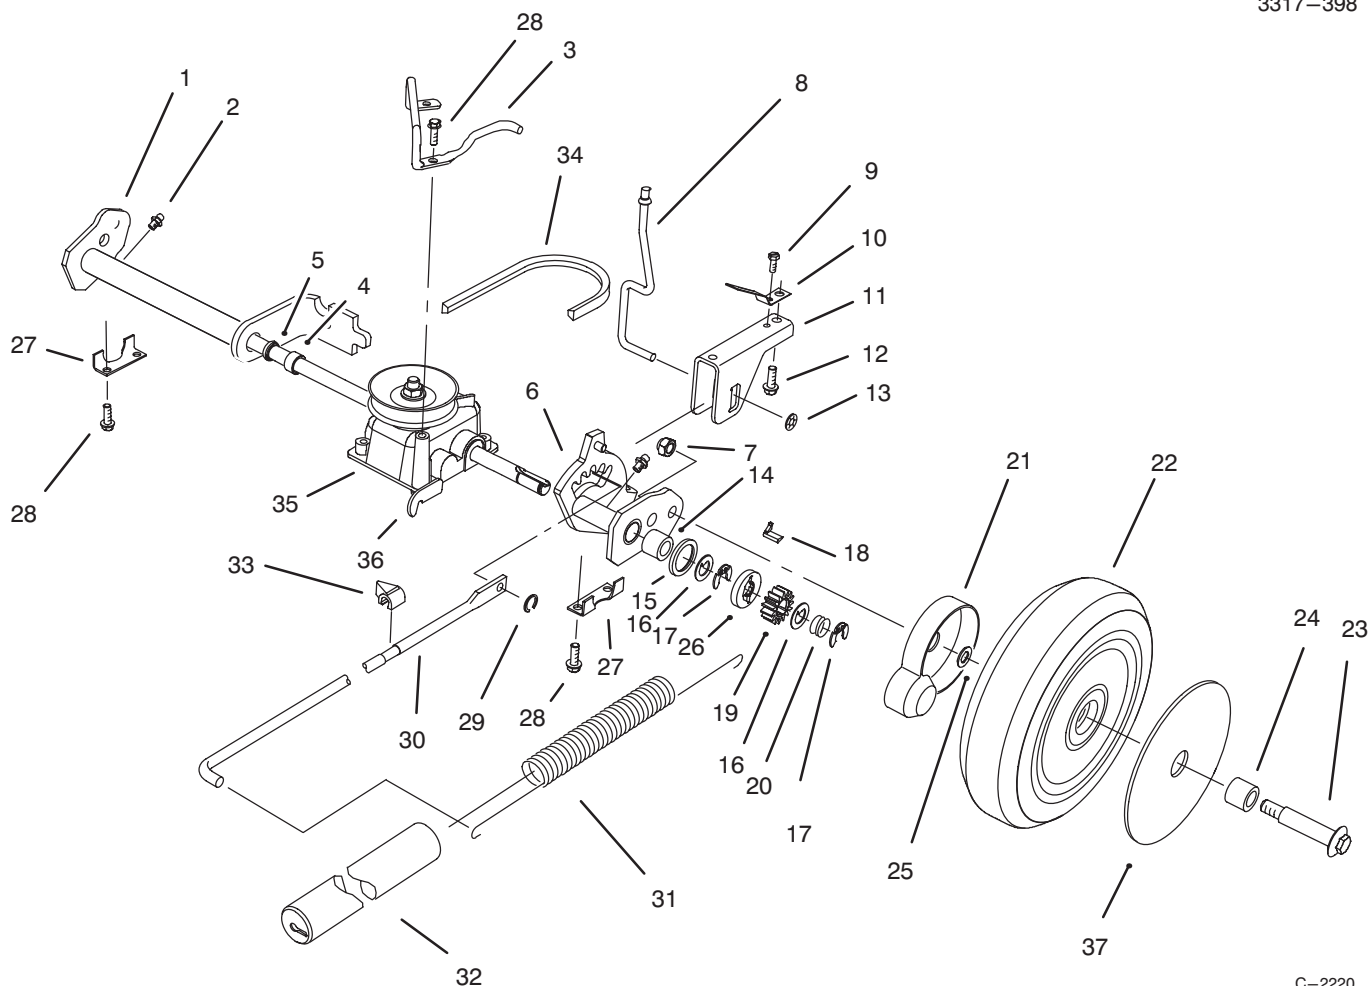

C-2220

S. P. REAR AXLE ASSEMBLY

Ref. No.	Part No.	Description	No. Used
1	92-9680	Rear Pivot Assembly R.H. (Incl. Ref. #2, 4, 5 & 14)	1
2	302-26	Fitting - Grease	2
3	71-9850	Retainer Belt	1
4	47-2890	Bushing - Sleeve	2
5	47-6730	Seal - Grease	2
6	92-9677	Rear Pivot Assembly L.H. (Incl. Ref. #2, 4, 5 & 14)	1
7	3296-5	Nut - Lock	2
8	71-7840	Rod - Trigger	1
9	32144-31	Screw - Thread Forming	1
10	71-8060	Spring - Trigger Return	2
11	71-8080	Saddle - H.O.C.	1
12	63-8590	Screw - Thread Forming	2
13	32112-13	Nut - Push	1
14	48-2060	Bearing - Needle	2
15	65-4710	Washer - Friction	2
16	65-4740	Washer - Keyed Thrust	4
17	65-2720	Ring - Retaining	4
18	66-6050	Key - Rocking L.H.	1
*	66-6040	Key - Rocking R.H.	1

Ref. No.	Part No.	Description	No. Used
19	65-4750	Gear - Pinion	2
20	65-4720	Spring - Compression	2
21	74-1660	Cover - Wheel	2
22	14-9959	Wheel, Tire & Gear Assy. (Incl. Ref. #24)	2
23	27-6230	Bolt - Wheel	2
24	27-6250	Bushing - Wheel	4
25	74-1670	Spacer - Wheel	2
26	65-4760	Washer - Clutch	2
27	71-7770	Plate - Rear Securing	2
28	32144-4	Screw - Thread Forming	6
29	32151-93	Ring - Grip	1
30	71-7970	Rod - Link	1
31	71-7740	Spring - Counterbalance	1
32	71-8450	Cover - Spring	1
33	71-7980	Indicator - H.O.C.	1
34	71-9450	V-Belt	1
35	71-9600	Gearcase Assembly (Incl. Ref. #36)	1
36	71-9630	Bracket - Traction	1
37	92-7663	Cover - Wheel	1

*Not Illustrated