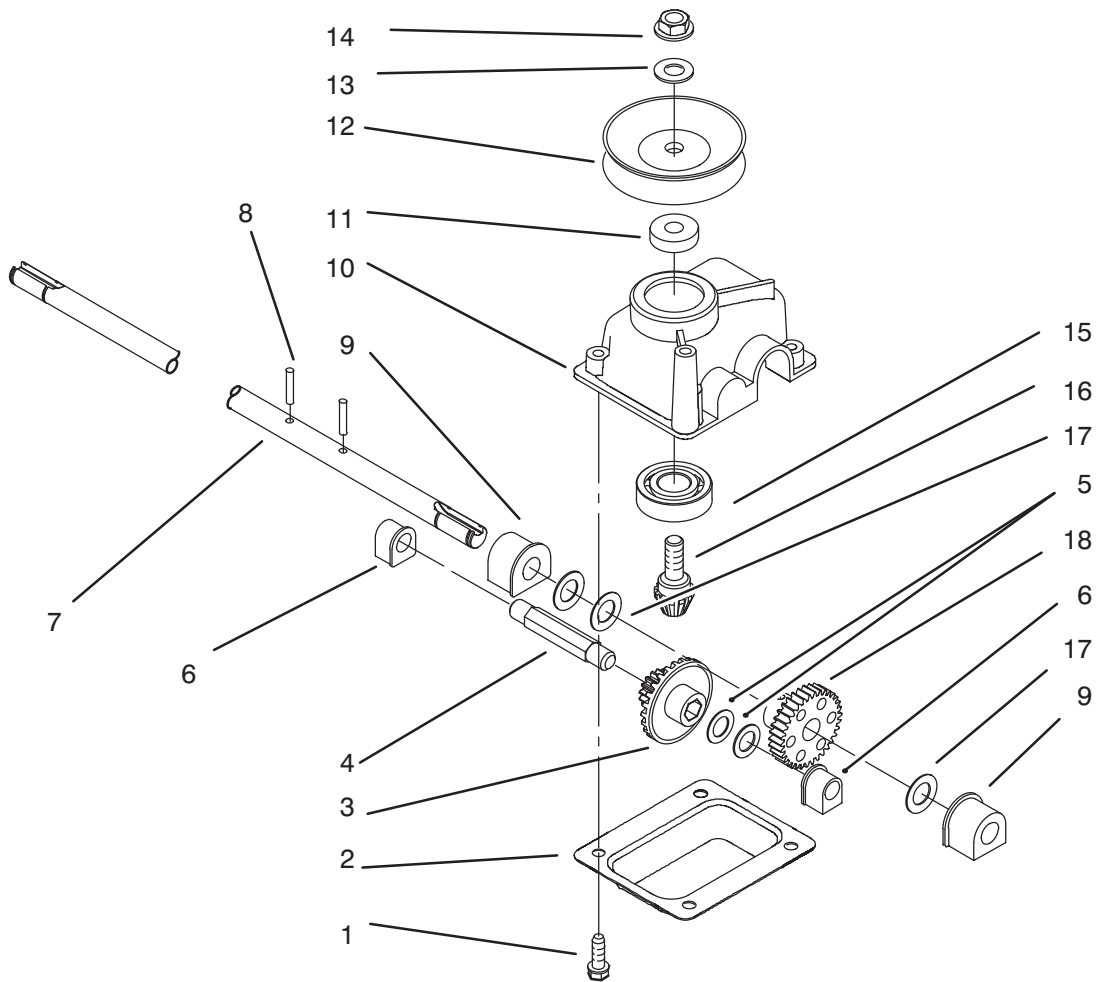

C-1292a

GEARCASE ASSEMBLY NO. 71-9600

Ref. No.	Part No.	Description	No. Used
1	49-2040	Screw - Taptite	4
2	614668	Cover - Gear Case	1
3	55-3760	Pinion - 15 Tooth	1
4	614696	Shaft - Intermediate	1
5	36-4791	Washer	2
6	60-8750	Bushing	2
7	71-9620	Shaft - Output	1
8	32121-63	Pin - Spirol	2
9	60-8850	Bushing - Output	2
10	614578	Gearcase	1

Ref. No.	Part No.	Description	No. Used
11	62-6660	Spacer	1
12	71-9610	Pulley - Half	2
13	3256-24	Washer	1
14	3296-5	Nut	1
15	38-7820	Bearing - Ball	1
16	60-8890	Gear - Bevel Pinion	1
17	36-4780	Washer - Thrust	3
18	614596	Gear 34 Tooth	1
*	71-9600	Gear Case Ass'y Complete	1

*Not Illustrated