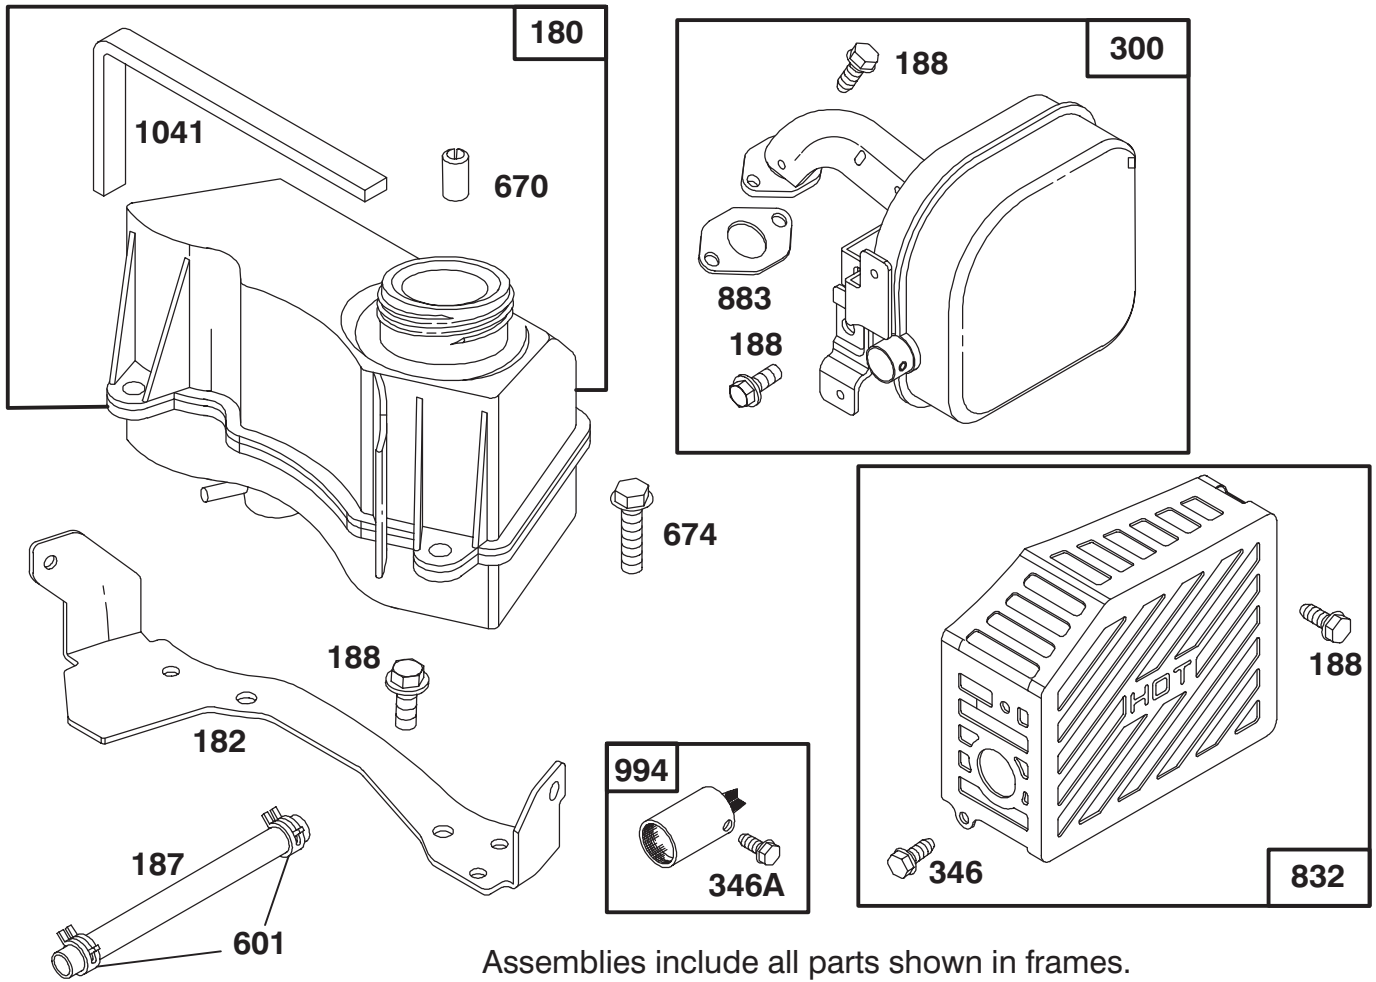

Assemblies include all parts shown in frames.

ENGINE GTS 150

Ref. No.	Part No.	Description	No. Used
180	77-7580	Tank Ass'y - Fuel	1
182	77-7170	Bracket - Fuel Tank	1
187	77-8620	Hose - Fuel (Cut to Suit)	1
188	77-9360	Screw-Hex Head	1
300	77-8640	Muffler-Exhaust	1
346	77-9430	Screw-Hex	1
346A	77-9050	Screw-Arrester Mtg	1

Ref. No.	Part No.	Description	No. Used
601	77-8630	Clamp - Fuel Hose	1
670	77-9030	Spacer - Fuel Tank (Includes 2)	1
674	77-8600	Screw - Tank Mtg.	1
832	77-8660	Guard-Muffler	1
★883	77-7760	Gasket-Exhaust	1
994	77-9040	Arrester-Spark	1
★1041	77-8590	Seal - Foam	1

★ Included in Gasket Set-Part No. 77-8900