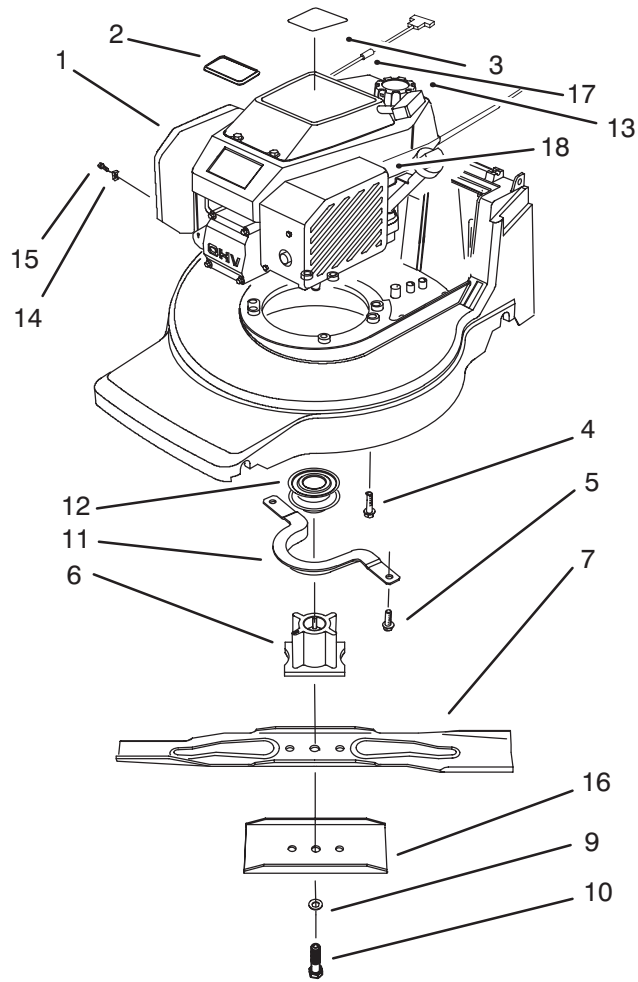

MODEL NO. 20820BC-5900001 & UP

**PARTS
CATALOG**

**48cm RECYCLER[®]
Mower**

C-2219

HOUSING ASSEMBLY

Ref. No.	Part No.	Description	No. Used
1	71-9860	Decal - 48cm	1
2	16-5989	Housing - 48cm (Incl. Ref. #31-35)	1
3	71-7920	Cover - Belt	1
4	93-4105	Decal - Danger	1
5	32144-70	Screw - Hex. Flange Hd.	1
6	71-7870	Grip - Lower	1
7	71-7930	Trigger - H.O.C.	1
8	3284-5	Pin - Roll	1
10	32144-4	Screw - Thread Forming	10
11	71-7910	Cap - Hinge Bolt R.H.	1
12	65-5210	Screw - Thread Forming	2
13	71-7860	Grip - Upper	1
14	32144-97	Screw - Thread Forming	2
15	71-9800	Door - Discharge	1
16	71-7900	Cap - Hinge Bolt L.H.	1
17	322-29	Screw - Cap Hex. Hd.	2
18	71-9840	Spring - Door	2
19	66-1700	Decal - Noise Rating	1

Ref. No.	Part No.	Description	No. Used
20	71-8580	Spacer - Door	2
21	71-7890	Guide - Belt Rear	1
22	71-7990	Ramp - Discharge	1
23	32112-11	Nut - Push	1
24	71-8830	Retainer - Shaft	2
25	71-7820	Pivot - Front	1
26	3296-5	Nut - Lock	2
27	40-1940	Washer - Wheel	2
28	27-6250	Bushing - Wheel	4
29	46-1113	Wheel & Tire Assembly (Incl. Ref. #28)	2
30	27-6230	Bolt - Wheel	2
31	71-9250	Kicker - Left Rear	1
32	71-9440	Kicker - LeftFront	1
33	71-8920	Kicker - Right Front	1
34	32144-111	Screw - Pan Head	8
35	71-9230	Kicker - Right Rear	1
36	71-9990	Plug - Recycler	1

C-2085

ENGINE ASSEMBLY

Ref. No.	Part No.	Description	No. Used
1	77-8952	Engine - Complete	1
2	92-2289	Plate - Toro Logo	1
3	93-4355	Decal - Recoil	1
4	32144-102	Screw - Thread Forming	3
5	32144-4	Screw - Thread Forming	2
6	71-7940	Retainer - Blade	1
7	71-9260	Blade - 48cm	1
9	3253-22	Washer - Lock	1
10	26-0672	Bolt - Blade	1