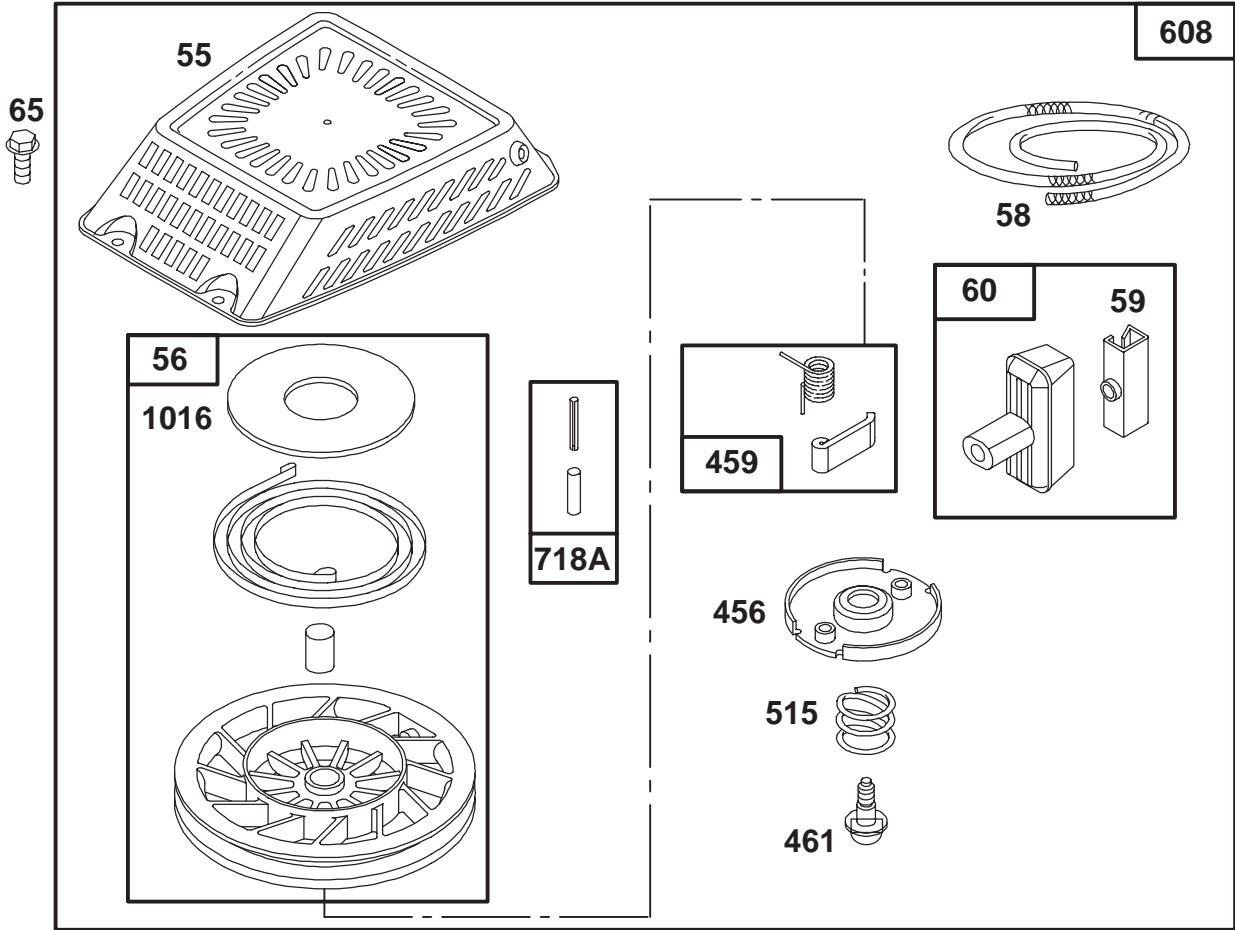

Assemblies include all parts shown in frames.

ENGINE GTS 150

Ref. No.	Part No.	Description	No. Used
55	77-8460	Housing-Rewind Starter	1
56	77-9270	Pulley-Rewind Starter	1
58	77-8480	Rope-Starter (Cut To Suit)	1
59	77-9380	Insert-Rewind Handle	1
60	77-9390	Handle-Rewind Starter	1
65	77-8300	Screw-Hex Head	1
456	77-8470	Retainer-Rewind Starter	1

Ref. No.	Part No.	Description	No. Used
459	77-8530	Pawl-Starter	1
461	77-8490	Screw-Rewind Starter	1
515	77-8500	Spring-Torsion	1
608	77-9400	Starter Assy-Rewind	1
718A	77-8550	Pin-Spring	1
1016	77-8570	Cover-Spring	1