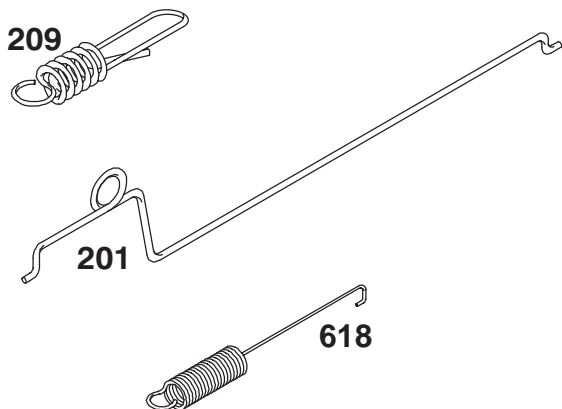

Ref. No.	Part No.	Description	No. Used
27	26026	Lock – Piston Pin	1
28	298909	Pin – Piston (Standard)	1
	298908	Pin – Piston (.005" O.S.)	1
29	490566	Rod Assembly – Connecting	1
		Note: For Connecting Rod With .020" Undersize Crankpin Bearing – Order No. 490743.	
32	94699	Screw – Connecting Rod	1
33	262651	Valve – Exhaust	1
34	262652	Valve – Intake	1
35	262224	Spring – Valve	1
40	93312	Retainer – Valve Spring	1
45	262204	Tappet – Valve	1
46	492828	Gear – Cam	1
47	493737	Slinger – Oil	1
741	262598	Gear – Timing	1

★ Included in Gasket Set—Part No. 496117.

Assemblies include all parts shown in frames.

ENGINE BRIGGS & STRATTON MODEL 122802-3214-01

Ref. No.	Part No.	Description	No. Used
95	94098	Screw – Throttle Valve Mtg.	1
98	398185	Screw – Idle Adjustment	1
●104	231371	Pin – Float Hinge	1
108	223471	Valve – Choke	1
●◆116		Gasket – Sealing (Sold in Kit Only)	1
●118	493765	Valve – Needle	1
124	94525	Screw – Carburetor Mtg.	1
125	494216	Carburetor	1
●127		Plug – Welch (Sold in Kit Only).	1
130	223470	Valve – Throttle	1
131	493267	Shaft – Throttle	1

Ref. No.	Part No.	Description	No. Used
133	398187	Float Assy. – Carburetor	1
●134	398188	Valve – Inlet (Includes Seat)	1
●◆137		Gasket – Bowl (Sold in Kit Only).	1
141	494218	Shaft – Choke	1
●◆617	270344	Seal – Fuel Intake Tube	1
●◆634		Washer – Shaft (Sold in Kit Only).	1
955	493763	Screw – Bowl Mtg. (Std.) Note: 494870 Screw – Bowl Mtg. (High Altitude)	1
975	493640	Bowl Assy. – Carburetor	1

● Included in Carburetor Kit—Part No. 493762.

◆ Included in Carburetor Gasket Set—Part No. 490937.

Assemblies include all parts shown in frames.

ENGINE BRIGGS & STRATTON MODEL 122802-3214-01

Ref. No.	Part No.	Description	No. Used
98A	493280	Screw – Speed Adjust	1
188A	94644	Screw – Hex. Head	1
201	262579	Link – Governor	1
209	262662	Spring – Governor	1
258	94512	Screw – Hex. Head	1
618	262749	Spring – Return	1