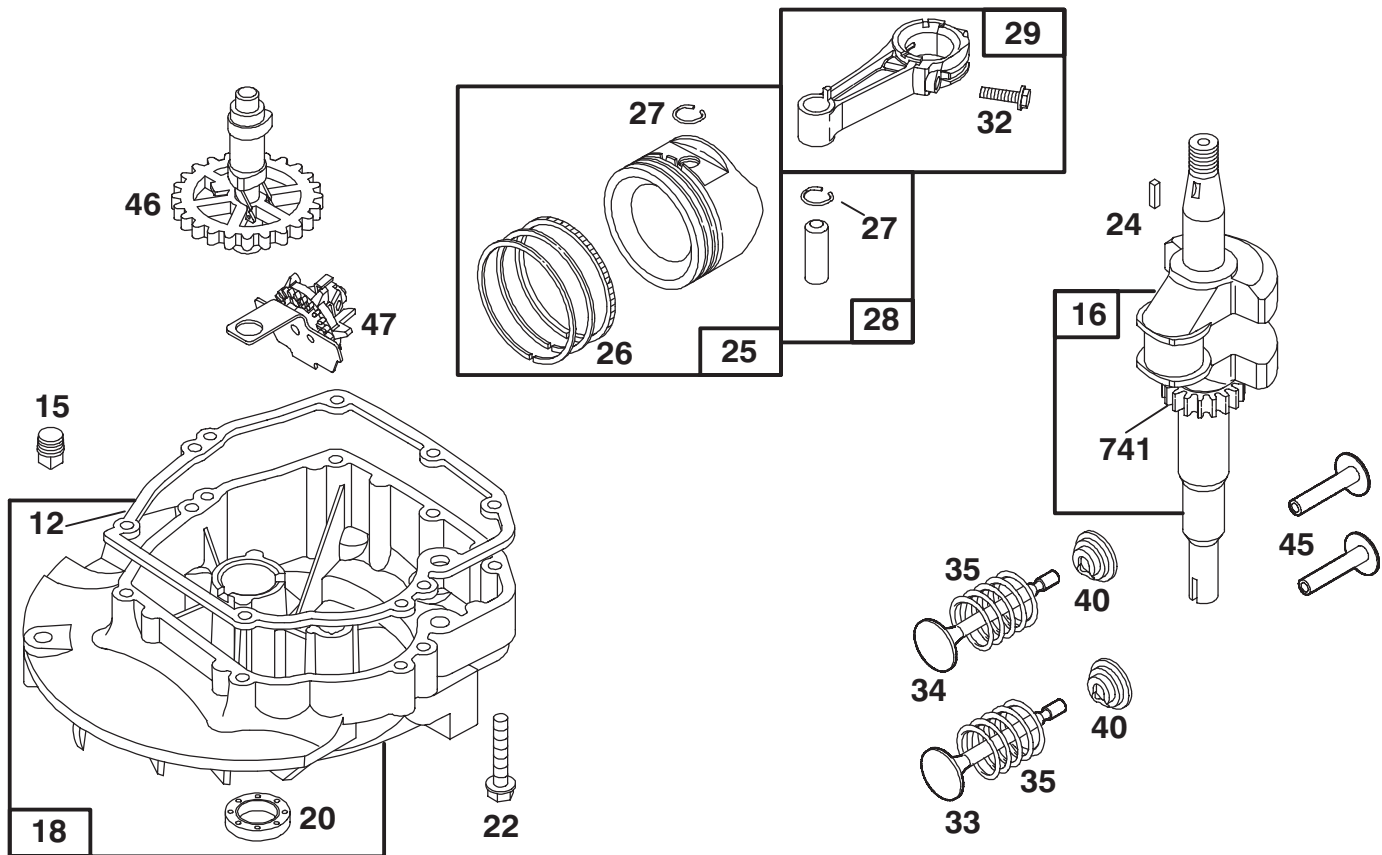

Assemblies include all parts shown in frames.

ENGINE BRIGGS & STRATTON MODEL 122802-3214-01

Ref. No.	Part No.	Description	No. Used
★12	272198	Gasket – Crankcase	1
15	94720	Plug – Oil Drain	1
16	496809	Crankshaft	
		Note: Order 94388 For Timing Gear Key.	
18	493279	Sump – Engine	1
★20	399781	Seal – Oil	1
22	94220	Screw – Sump Mtg. Sem	1
		Note: 94612 Screw – Hex. Head (One (1) Used in Hole Nearest Breather.)	
24	222698	Key – Flywheel	1
25	493262	Piston Assy. (Standard)	1
	493385	Piston Assy. (.010" O.S.)	1
	493386	Piston Assy. (.020" O.S.)	1
	493387	Piston Assy. (.030" O.S.)	1
26	493261	Ring Set (Standard)	1
	493388	Ring Set (.010" O.S.)	1
	493389	Ring Set (.020" O.S.)	1
	493390	Ring Set (.030" O.S.)	1

Ref. No.	Part No.	Description	No. Used
27	26026	Lock – Piston Pin	1
28	298909	Pin – Piston (Standard)	1
	298908	Pin – Piston (.005" O.S.)	1
29	490566	Rod Assembly – Connecting	1
		Note: For Connecting Rod With .020" Undersize Crankpin Bearing – Order No. 490743.	
32	94699	Screw – Connecting Rod	1
33	262651	Valve – Exhaust	1
34	262652	Valve – Intake	1
35	262224	Spring – Valve	1
40	93312	Retainer – Valve Spring	1
45	262204	Tappet – Valve	1
46	492828	Gear – Cam	1
47	493737	Slinger – Oil	1
741	262598	Gear – Timing	1

★ Included in Gasket Set—Part No. 496117.