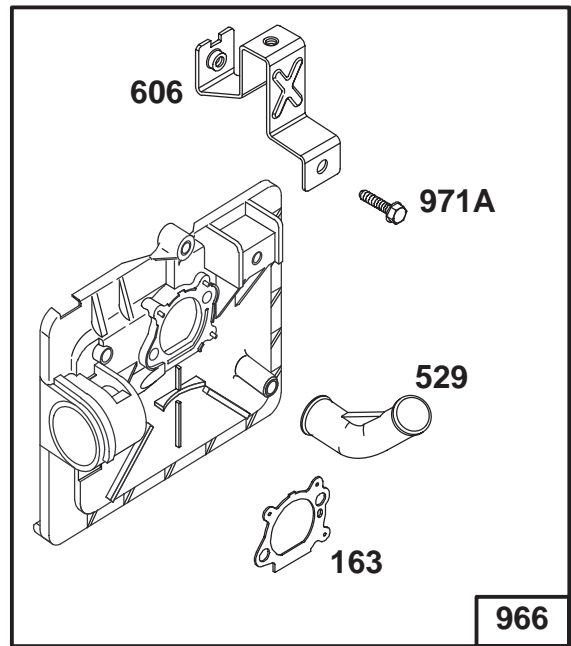

Assemblies include all parts shown in frames.

ENGINE BRIGGS & STRATTON MODEL 122802-3214-01

Ref. No.	Part No.	Description	No. Used
163	272653	Gasket – Air Cleaner	1
529	281299	Grommet – Breather	1
606	224815	Strap – Bracket	1
966	496116	Base – Air Cleaner	1
967	491588	Filter – Air	1

Ref. No.	Part No.	Description	No. Used
968	281340	Cover – Air Cleaner	1
969	94120	Screw – Cover Mtg.	1
971	94121	Screw – Air Cleaner	1
971A	94749	Screw – Hex. Head	1

* Included in Gasket Set—Part No. 496117.