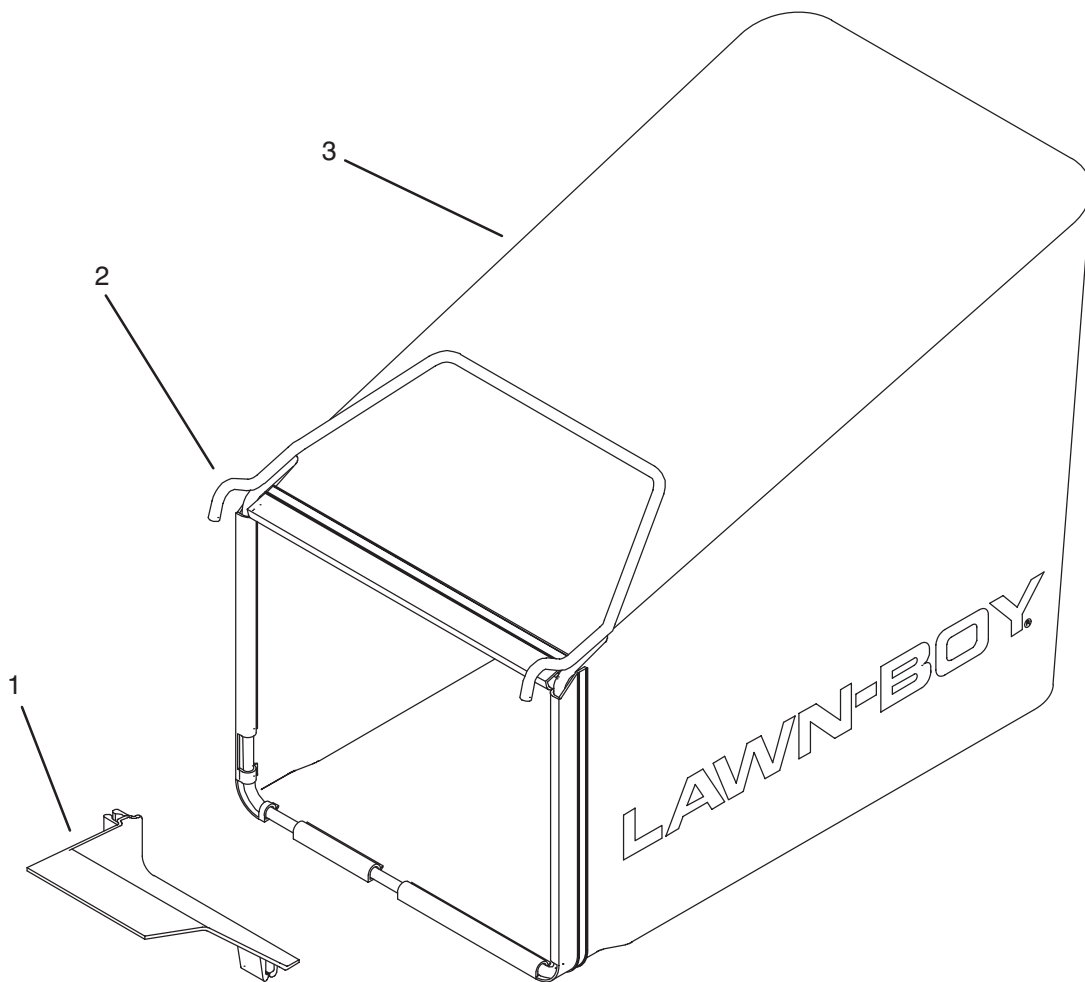

C-1890

BAG ASSEMBLY

Ref. No.	Part No.	Description	No. Used
1	71-3750	Ramp - Grass Bag	1
†2	71-8180	Frame	1

Ref. No.	Part No.	Description	No. Used
3	92-8890	Bag - Grass	1

† Obtain From Toro Europe N.V.