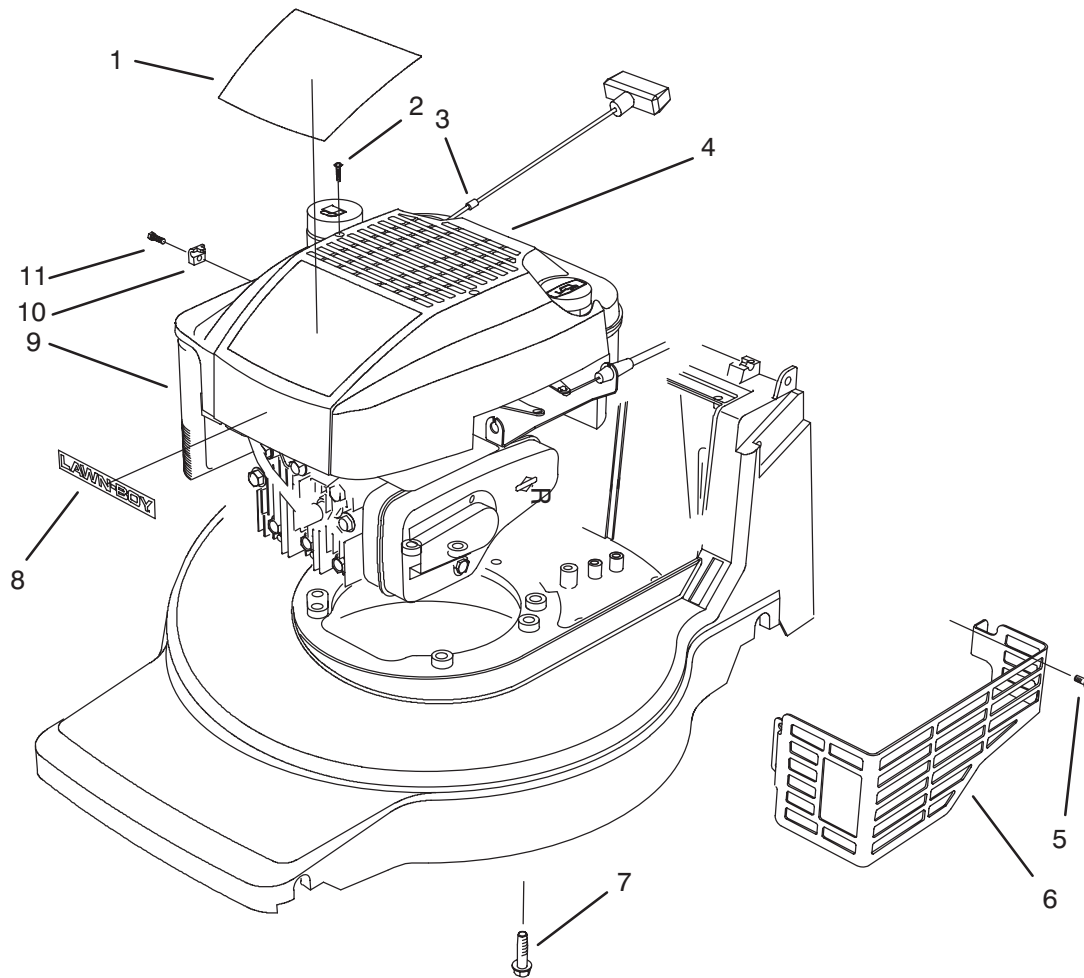

IDENTIFICATION AND ORDERING

MODEL AND SERIAL NUMBERS

The Product two identification numbers; a model number and a serial number. The two numbers are stamped on a plate mounted on the deck. In any correspondence concerning the Product, supply model and serial numbers to assure that correct information and replacement parts are obtained.

TABLE OF CONTENTS

Description	Page	Description	Page
Housing Assembly	3	Handle Assembly	8
Engine Assembly	4	Bag Assembly	9
Blade Assembly	5	Engine Briggs & Stratton Model	
Rear Axle Assembly	6	122802-3214-01	10-18
Gear Case Assembly	7	Lawn-Boy Part Number Index	19

C-2232

HOUSING ASSEMBLY

Ref. No.	Part No.	Description	No. Used	Ref. No.	Part No.	Description	No. Used
†1	93-4105	Decal – Danger	1	18	71-7990	Ramp – Discharge	1
2	32144-70	Screw – Tapping	1	19	32144-4	Screw – Tapping	10
3	71-7870	Grip – Lower	1	20	32112-1	Nut – Push	1
4	3284-5	Pin – Groove	1	21	71-8830	Retainer – Shaft	2
5	71-7930	Trigger – HOC	1	†22	92-9304	Pivot – Front	1
6	71-7910	Cap – R.H. Hinge Bolt	1	23	92-8819	Nut – Lock	2
7	65-5210	Screw – Thread Forming	2	24	40-1940	Washer	2
8	71-7860	Grip – Upper	1	25	92-8810	Wheel & Tire Assembly	2
9	32144-97	Screw – Pan Hd. Phillips	2	26	92-8811	Bolt – Wheel	2
10	92-8806	Screw – Hex Hd. Cap	2	27	92-8835	Decal – Deck 400XS	1
11	71-7900	Cap – L.H. Hinge Bolt	1	†28	16-8889	Housing (Incl. Ref. #1)	1
†12	71-9840	Spring – Door	2	29	71-7920	Cover – Belt	1
13	71-9800	Door – Discharge	1	30	92-8818	Screw – Hex Hd. Cap	2
15	92-9313	Spacer – Door	2	31	71-7890	Guide – Rear Belt	1
16	93-7161	Spacer – Handle	1				
17	93-7162	Spacer – Handle	2				

† Obtain From Toro Europe N.V.

C-1886

ENGINE ASSEMBLY

Ref. No.	Part No.	Description	No. Used
1	92-8829	Decal - Recoil	1
2	92-7887	Screw - Mounting	2
3	2210-316	Stop - Rope	1
4	92-8883	Cover - XTE	1
5	32144-73	Screw - Hex Washer Head Thread Forming	3