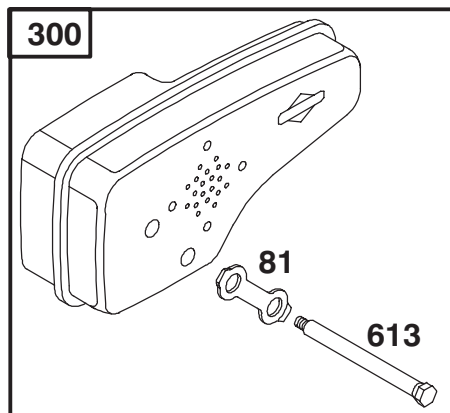

Assemblies include all parts shown in frames.

ENGINE BRIGGS & STRATTON MODEL 122802-3214-01

Ref. No.	Part No.	Description	No. Used
81	223664	Lock – Muffler Screw	1
187	492790	Hose – Fuel	1
188	398540	Screw – Tank Mounting	1
284	94511	Screw – Hex. Head	1
300	490547	Muffler – Exhaust	1
346	93705	Screw – Hex. Head	1

Ref. No.	Part No.	Description	No. Used
601	93807	Clamp – Hose	1
613	94231	Screw – Muffler Mtg.	1
670	280512	Spacer – Fuel Tank	1
676	493871	Deflector – Muffler	1
957	397974	Cap Assy. – Fuel	1
972	495224	Tank Assembly – Fuel	1