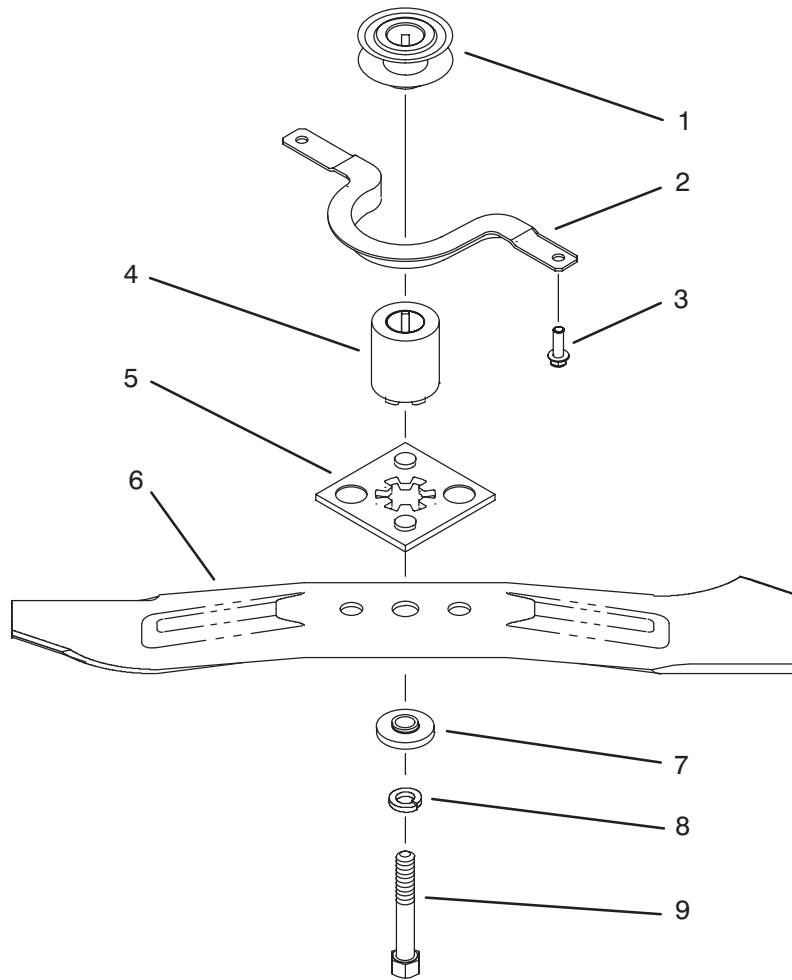

C-1892

BLADE ASSEMBLY

Ref. No.	Part No.	Description	No. Used	Ref. No.	Part No.	Description	No. Used
1	92-2271	Pulley - Driver	1	6	612079	Blade - 48cm	1
2	71-7960	Guide - Belt	1	7	92-8626	Spacer - Blade	1
3	32144-4	Screw - Tapping	2	8	3253-22	Washer - Lock	1
4	92-8807	Hub - Blade Driver	1	9	26-0670	Bolt - Blade	1
5	146046	Plate - Blade Driver	1