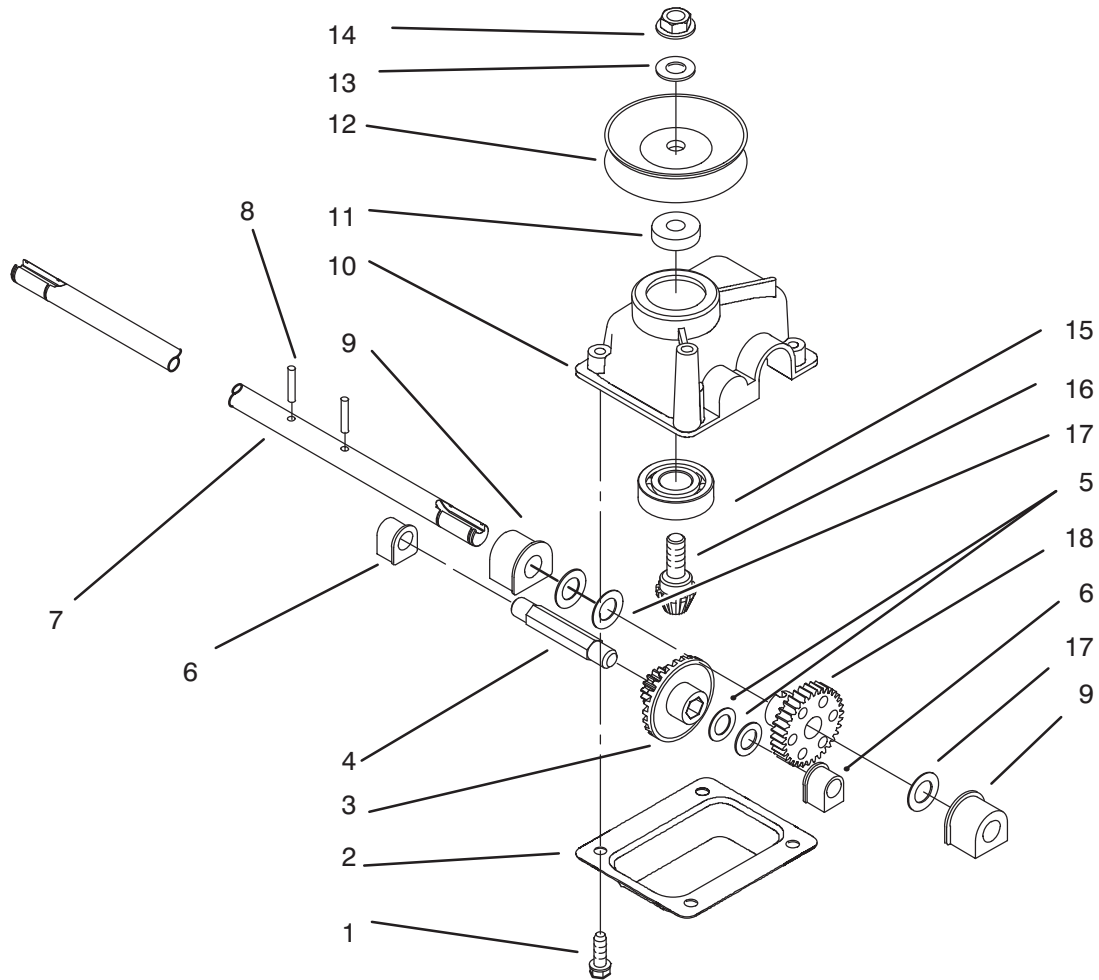

C-1292A

GEAR CASE ASSEMBLY

Ref. No.	Part No.	Description	No. Used	Ref. No.	Part No.	Description	No. Used
1	49-2040	Screw - Taptite	4	11	62-6660	Spacer	1
2	614668	Cover - Gear Case	1	12	71-9610	Pulley - Half	2
3	55-3760	Pinion - 15 Tooth	1	13	3256-24	Washer	1
4	614696	Shaft - Intermediate	1	14	3296-5	Nut	1
5	36-4791	Washer	2	15	38-7820	Bearing - Ball	1
6	60-8750	Bushing	2	16	60-8890	Gear - Bevel Pinion	1
†7	71-9620	Shaft - Output	1	17	36-4780	Washer - Thrust	3
8	32121-63	Pin - Spirol	2	18	614596	Gear 34 Tooth	1
9	60-8850	Bushing - Output	2	†*	71-9600	Gear Case Ass'y Complete	1
10	614578	Gearcase	1				

*Not Illustrated

† Obtain From Toro Europe N.V.