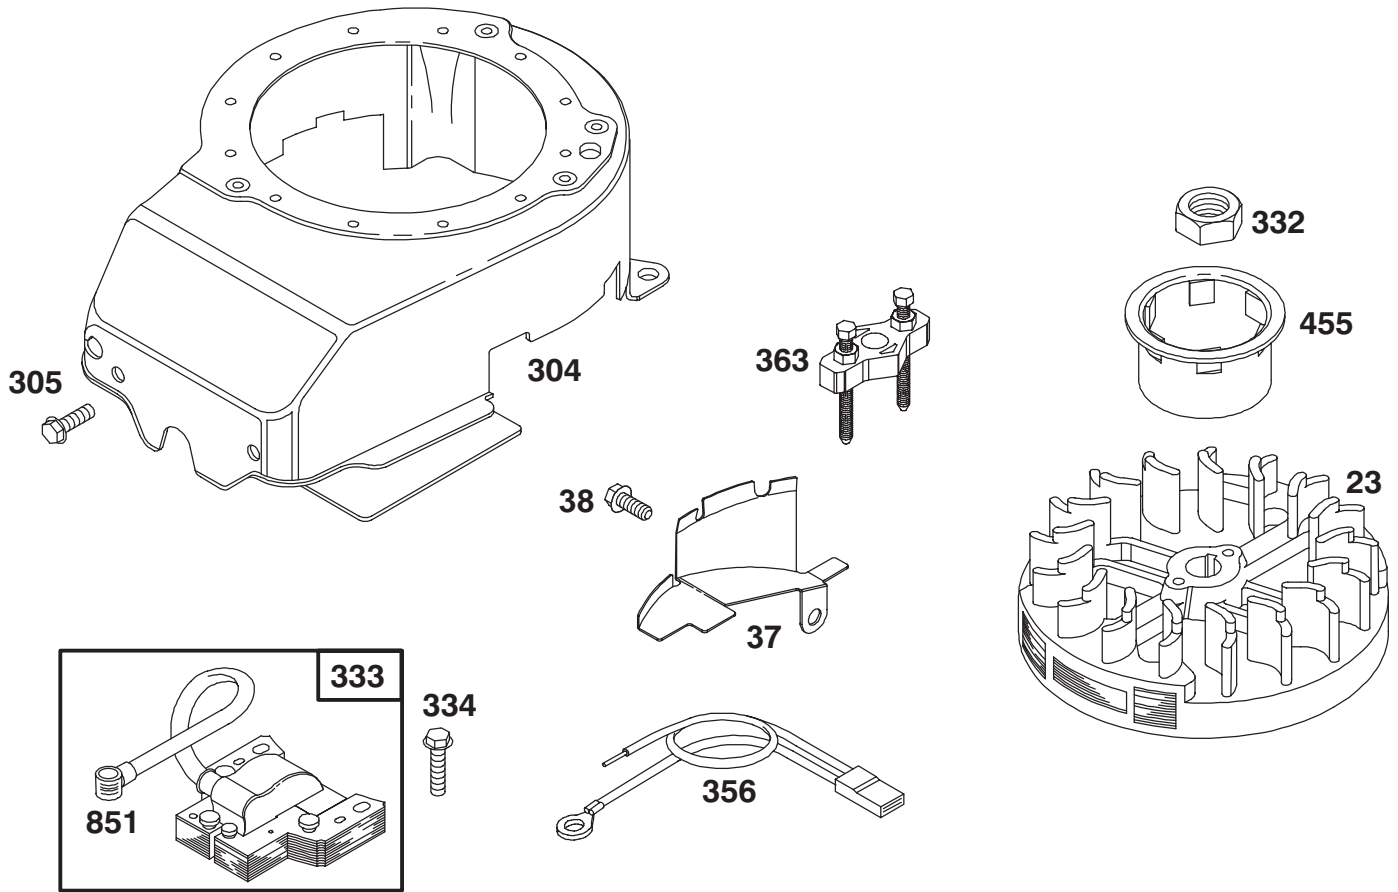

Assemblies include all parts shown in frames.

ENGINE BRIGGS & STRATTON MODEL 122802-3214-01

Ref. No.	Part No.	Description	No. Used
23	492177	Flywheel	1
37	224511	Guard – Flywheel	1
38	94608	Screw – Hex. Hd.	1
304	493293	Housing – Blower	1
305	94786	Screw – Sem	1
332	92284	Nut – Flywheel	1

Ref. No.	Part No.	Description	No. Used
333	802574	Armature – Magneto	1
334	94731	Screw – Sem	1
356	398808	Wire – Ground	1
363	19069	Puller – Flywheel	1
455	224250	Cup – Starter	1
851	221798	Terminal – Ignition Cable	1