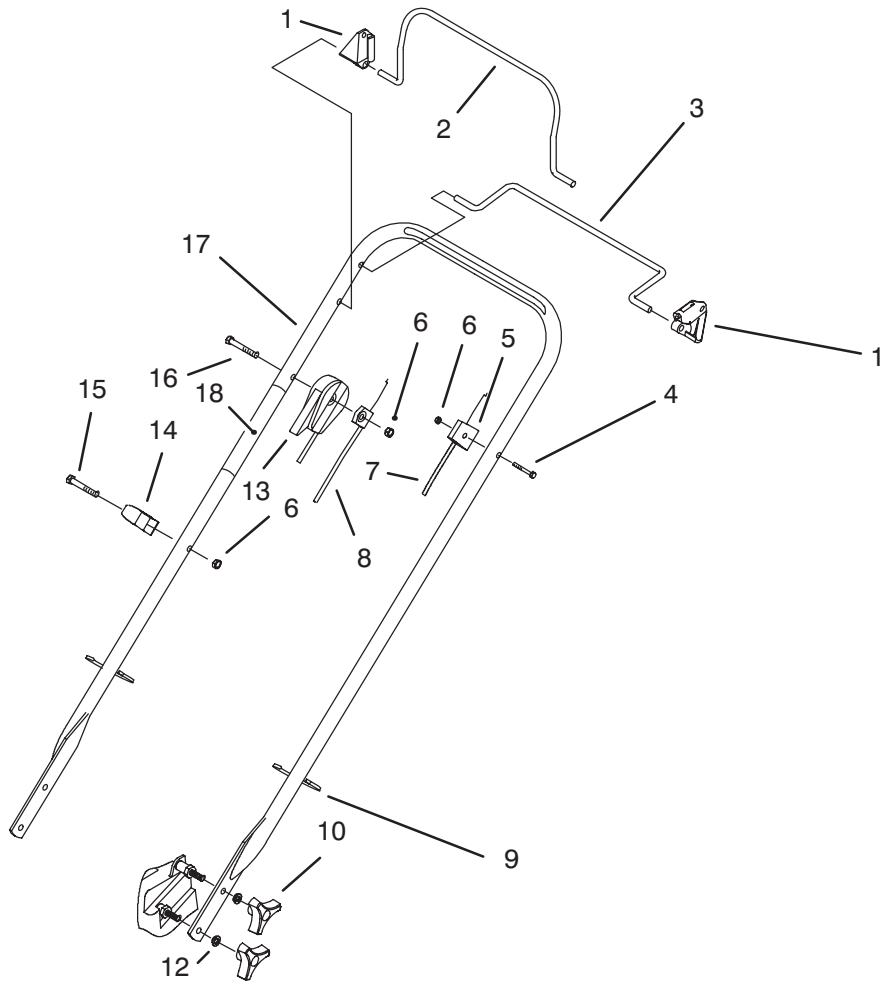

IDENTIFICATION AND ORDERING

MODEL AND SERIAL NUMBERS

The Product two identification numbers; a model number and a serial number. The two numbers are stamped on a plate mounted on the deck. In any correspondence concerning the Product, supply model and serial numbers to assure that correct information and replacement parts are obtained.

† Obtain From Toro Europe N.V.

C-1886

ENGINE ASSEMBLY

Ref. No.	Part No.	Description	No. Used
1	92-8829	Decal - Recoil	1
2	92-7887	Screw - Mounting	2
3	2210-316	Stop - Rope	1
4	92-8883	Cover - XTE	1
5	32144-73	Screw - Hex Washer Head Thread Forming	3

*Not Illustrated

† Obtain From Toro Europe N.V.

C-1292A

GEAR CASE ASSEMBLY

Ref. No.	Part No.	Description	No. Used	Ref. No.	Part No.	Description	No. Used
1	49-2040	Screw - Taptite	4	11	62-6660	Spacer	1
2	614668	Cover - Gear Case	1	12	71-9610	Pulley - Half	2
3	55-3760	Pinion - 15 Tooth	1	13	3256-24	Washer	1
4	614696	Shaft - Intermediate	1	14	3296-5	Nut	1
5	36-4791	Washer	2	15	38-7820	Bearing - Ball	1
6	60-8750	Bushing	2	16	60-8890	Gear - Bevel Pinion	1
†7	71-9620	Shaft - Output	1	17	36-4780	Washer - Thrust	3
8	32121-63	Pin - Spirol	2	18	614596	Gear 34 Tooth	1
9	60-8850	Bushing - Output	2	†*	71-9600	Gear Case Ass'y Complete	1
10	614578	Gearcase	1				

*Not Illustrated

† Obtain From Toro Europe N.V.

C-2233

HANDLE ASSEMBLY

Ref. No.	Part No.	Description	No. Used
1	92-5412	Stop - Pivot	2
2	92-1002	Bail - Flywheel Brake	1
3	92-1001	Bail - S.P. Control	1
4	321-48	Screw - Hex Hd. Screw	1
5	92-7729	Anchor - Cable S.P. Upper	1
6	3296-73	Nut - Lock	3
7	92-9316	Cable - Traction	1
8	92-9315	Cable - Flywheel Brake	1
9	3290-378	Tie - Cable	2