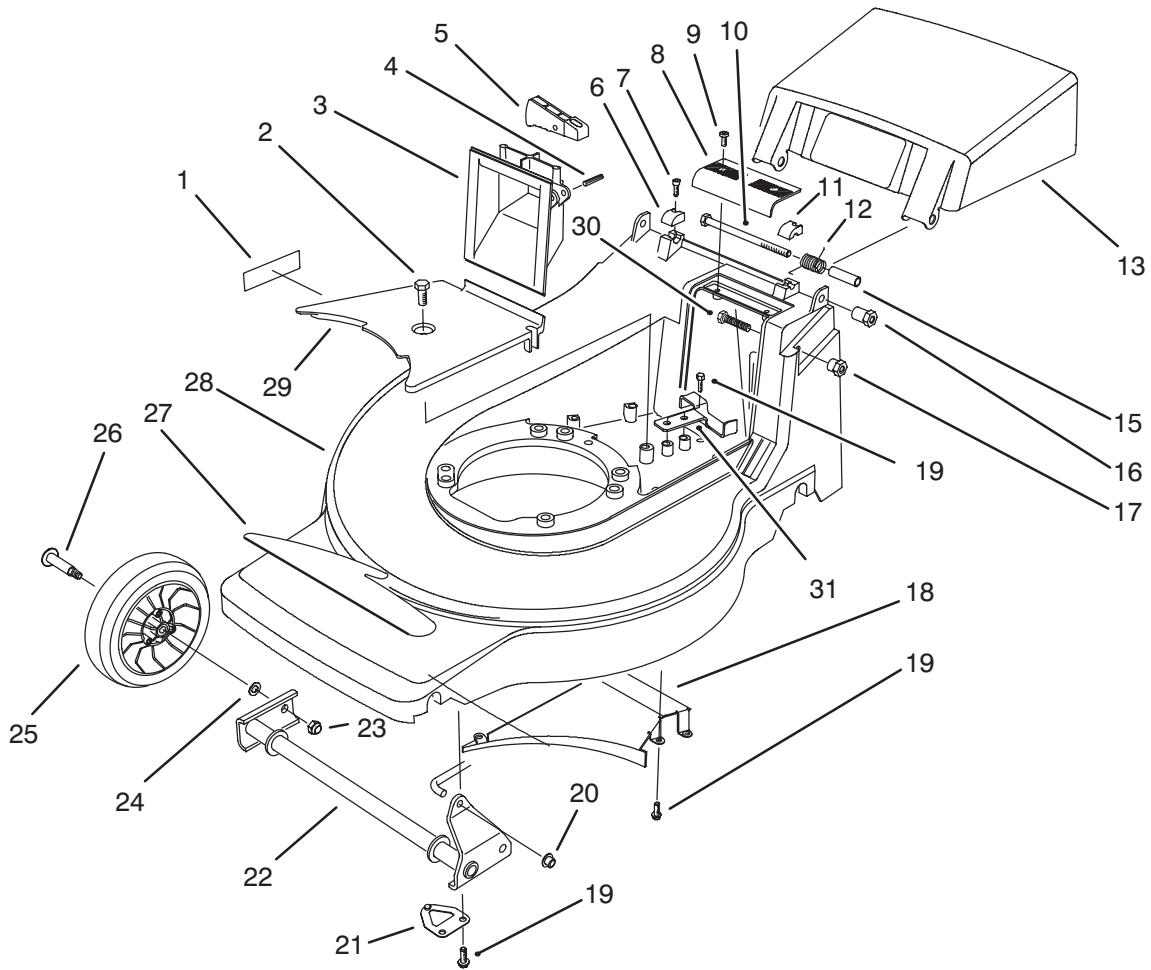

IDENTIFICATION AND ORDERING

MODEL AND SERIAL NUMBERS

The Product two identification numbers; a model number and a serial number. The two numbers are stamped on a plate mounted on the deck. In any correspondence concerning the Product, supply model and serial numbers to assure that correct information and replacement parts are obtained.

C-2232

HOUSING ASSEMBLY

Ref. No.	Part No.	Description	No. Used	Ref. No.	Part No.	Description	No. Used
†1	93-4105	Decal – Danger	1	18	71-7990	Ramp – Discharge	1
2	32144-70	Screw – Tapping	1	19	32144-4	Screw – Tapping	10
3	71-7870	Grip – Lower	1	20	32112-1	Nut – Push	1
4	3284-5	Pin – Groove	1	21	71-8830	Retainer – Shaft	2
5	71-7930	Trigger – HOC	1	†22	92-9304	Pivot – Front	1
6	71-7910	Cap – R.H. Hinge Bolt	1	23	92-8819	Nut – Lock	2
7	65-5210	Screw – Thread Forming	2	24	40-1940	Washer	2
8	71-7860	Grip – Upper	1	25	92-8810	Wheel & Tire Assembly	2
9	32144-97	Screw – Pan Hd. Phillips	2	26	92-8811	Bolt – Wheel	2
10	92-8806	Screw – Hex Hd. Cap	2	27	92-8835	Decal – Deck 400XS	1
11	71-7900	Cap – L.H. Hinge Bolt	1	†28	16-8889	Housing (Incl. Ref. #1)	1
†12	71-9840	Spring – Door	2	29	71-7920	Cover – Belt	1
13	71-9800	Door – Discharge	1	30	92-8818	Screw – Hex Hd. Cap	2
15	92-9313	Spacer – Door	2	31	71-7890	Guide – Rear Belt	1
16	93-7161	Spacer – Handle	1				
17	93-7162	Spacer – Handle	2				

† Obtain From Toro Europe N.V.

C-1886

ENGINE ASSEMBLY

Ref. No.	Part No.	Description	No. Used
1	92-8829	Decal - Recoil	1
2	92-7887	Screw - Mounting	2
3	2210-316	Stop - Rope	1
4	92-8883	Cover - XTE	1
5	32144-73	Screw - Hex Washer Head Thread Forming	3