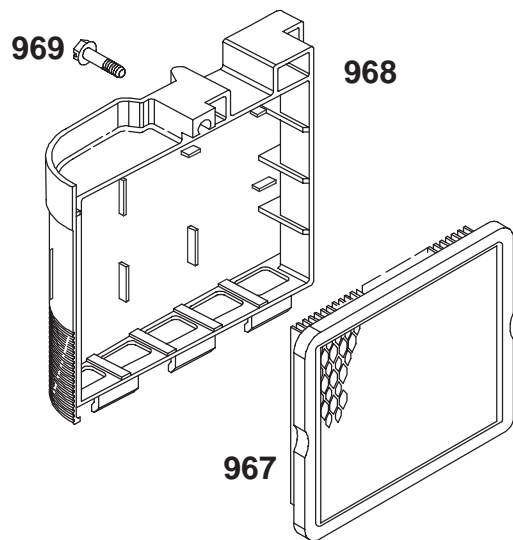

Assemblies include all parts shown in frames.

ENGINE BRIGGS & STRATTON MODEL 122802-3214-01

Ref. No.	Part No.	Description	No. Used
163	272653	Gasket – Air Cleaner	1
529	281299	Grommet – Breather	1
606	224815	Strap – Bracket	1
966	496116	Base – Air Cleaner	1
967	491588	Filter – Air	1

Ref. No.	Part No.	Description	No. Used
968	281340	Cover – Air Cleaner	1
969	94120	Screw – Cover Mtg.	1
971	94121	Screw – Air Cleaner	1
971A	94749	Screw – Hex. Head	1

* Included in Gasket Set—Part No. 496117.