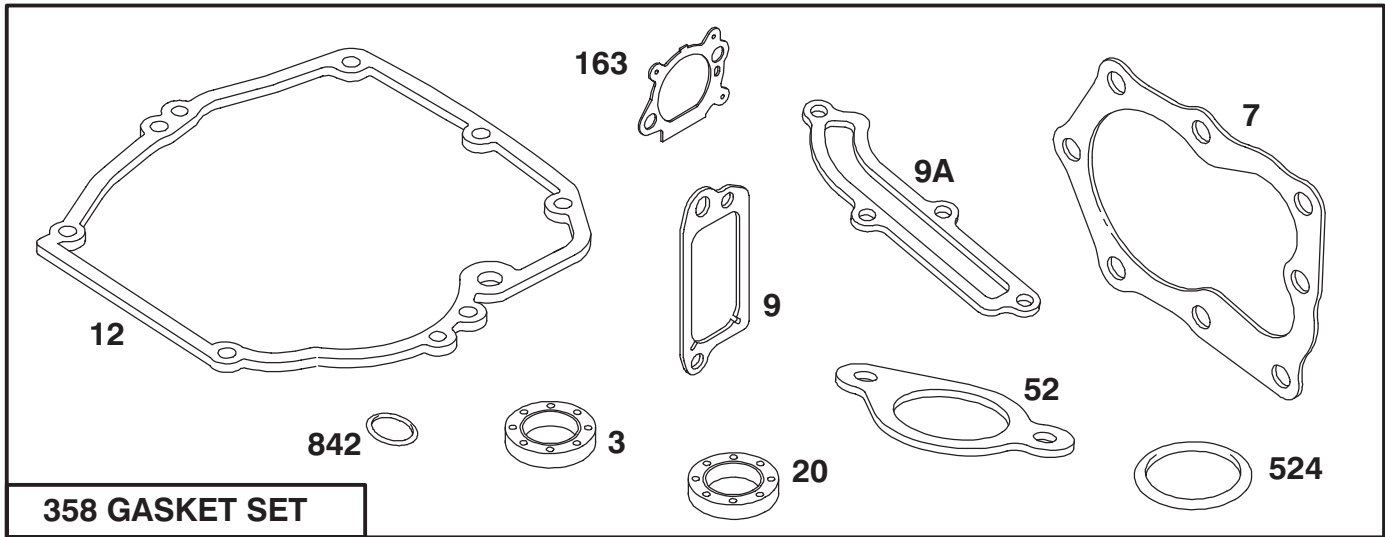

Assemblies include all parts shown in frames.

ENGINE BRIGGS & STRATTON MODEL 122802-3214-01

Ref. No.	Part No.	Description	No. Used
★3	299819	Seal – Oil	1
★7	272200	Gasket – Cylinder Hd.	1
★9	272481	Gasket – Valve Cover	1
★9A	272238	Gasket – Baffle Plate	1
★12	272198	Gasket – Crankcase	1
★20	399781	Seal – Oil	1
★52	272199	Gasket – Intake Elbow	1
●104	231371	Pin – Float Hinge	1
◆116		Gasket – Sealing (Sold in Kit Only)	1
●118	493765	Valve – Needle	1
121	493762	Carburetor Kit	1
●127		Plug – Welch (Sold in Kit Only).	1

Ref. No.	Part No.	Description	No. Used
●134	398188	Valve – Inlet (Includes Seat)	1
◆137		Gasket – Bowl (Sold in Kit Only).	1
★163	272653	Gasket – Air Cleaner	1
358	496117	Gasket Set	1
★524	280393	Seal – Filler Tube	1
◆617	270344	Seal – Fuel Intake Tube	1
◆634		Washer – Shaft (Sold in Kit Only)	1
★842	280966	Seal – O-Ring	1
977	490937	Gasket Set – Carburetor	1

● Included in Carburetor Kit—Part No. 493762.

◆ Included in Carburetor Gasket Set—Part No. 490937.

★ Included in Gasket Set—Part No. 496117.