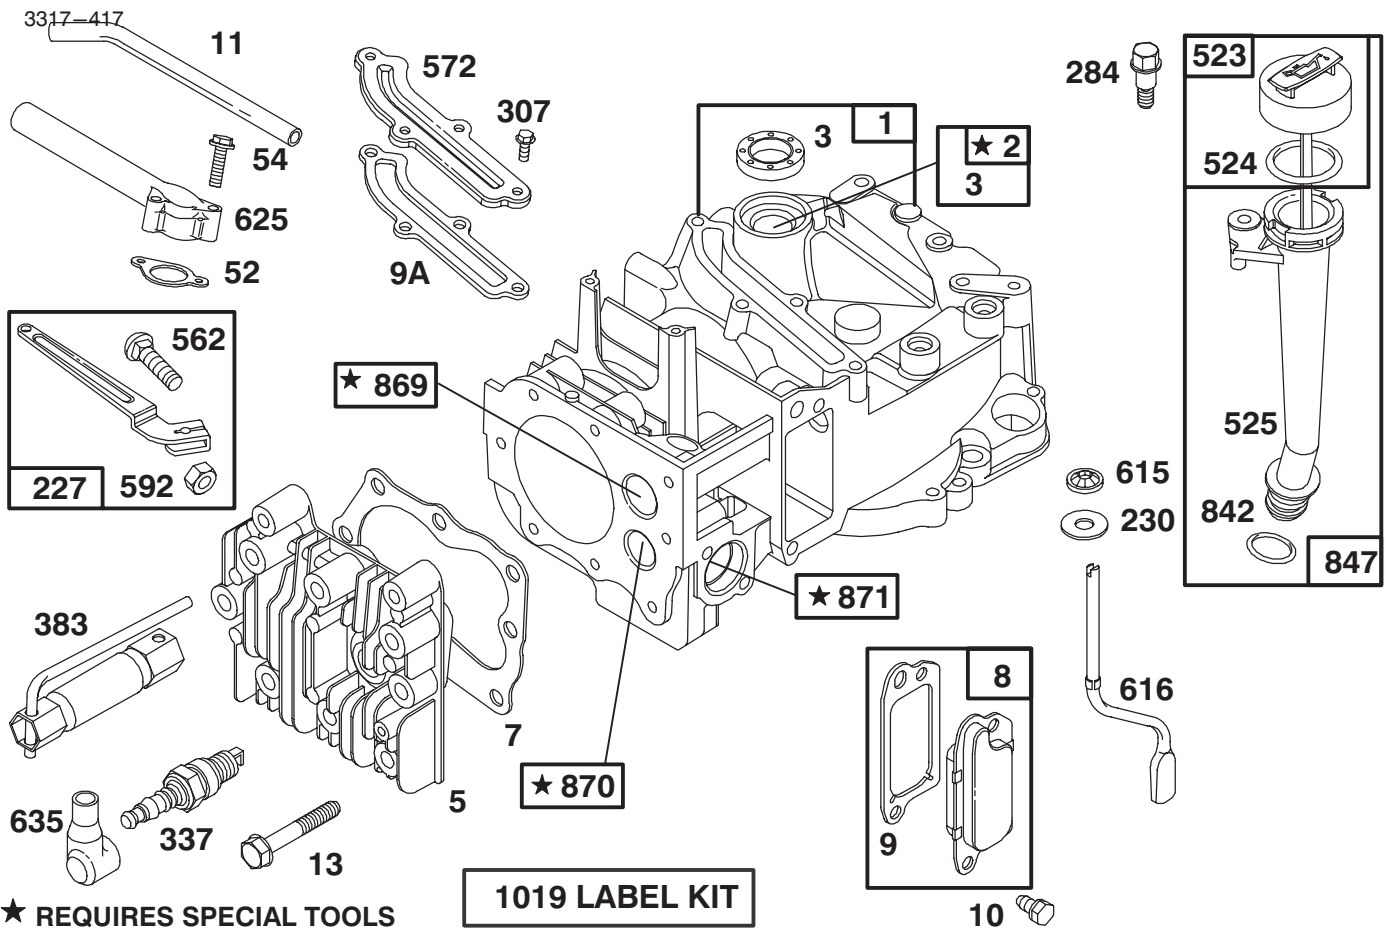

ENGINE BRIGGS & STRATTON MODEL 122802-3214-01

Ref. No.	Part No.	Description	No. Used
1	493260	Cylinder Assembly	1
2	293708	Bushing – Cylinder	1
★3	299819	Seal – Oil	1
5	213861	Head – Cylinder	1
★7	272200	Gasket – Cylinder Head	1
8	495786	Breather – Valve Chamber	1
★9	272481	Gasket – Valve Cover	1
★9A	272238	Gasket – Baffle Plate	1
10	94650	Screw – Breather Mtg.	1
11	231933	Tube – Breather	1
13	94547	Screw – Cylinder Head	1
★52	272199	Gasket – Intake Elbow	1
54	94526	Screw – Intake Elbow Mtg.	1
227	492349	Lever Assembly – Gov.	1
230	67072	Washer – Gov. Crank	1
284	94511	Screw – Hex. Head	1
307	94515	Screw – Hex. Head	1
337	802592	Plug – Spark	1
383	89838	Wrench – Spark Plug	1
523	495264	Cap With Dipstick – Oil Filler	1

Ref. No.	Part No.	Description	No. Used
★524	280393	Seal – Filler Tube	1
525	495265	Tube – Oil Filler	1
562	92613	Bolt – Governor Lever	1
572	224328	Baffle – Cylinder	1
592	231082	Nut – Hex.	1
615	94474	Fastener	1
616	262578	Crank – Governor	1
625	281085	Tube – Fuel Intake	1
635	66538	Elbow – Spark Plug	1
★842	280966	Seal – O-Ring	1
847	495263	Oil Fill Tube and Dipstick Assy.	1
869	213512	Seat – Intake Valve	1
870	213513	Seat – Exhaust Valve	1
871	262001	Guide – Exhaust Valve	1
1019	494256	Note: 63709 Guide – Intake Valve Label Kit	1

★ Included in Gasket Set—Part No. 496117.