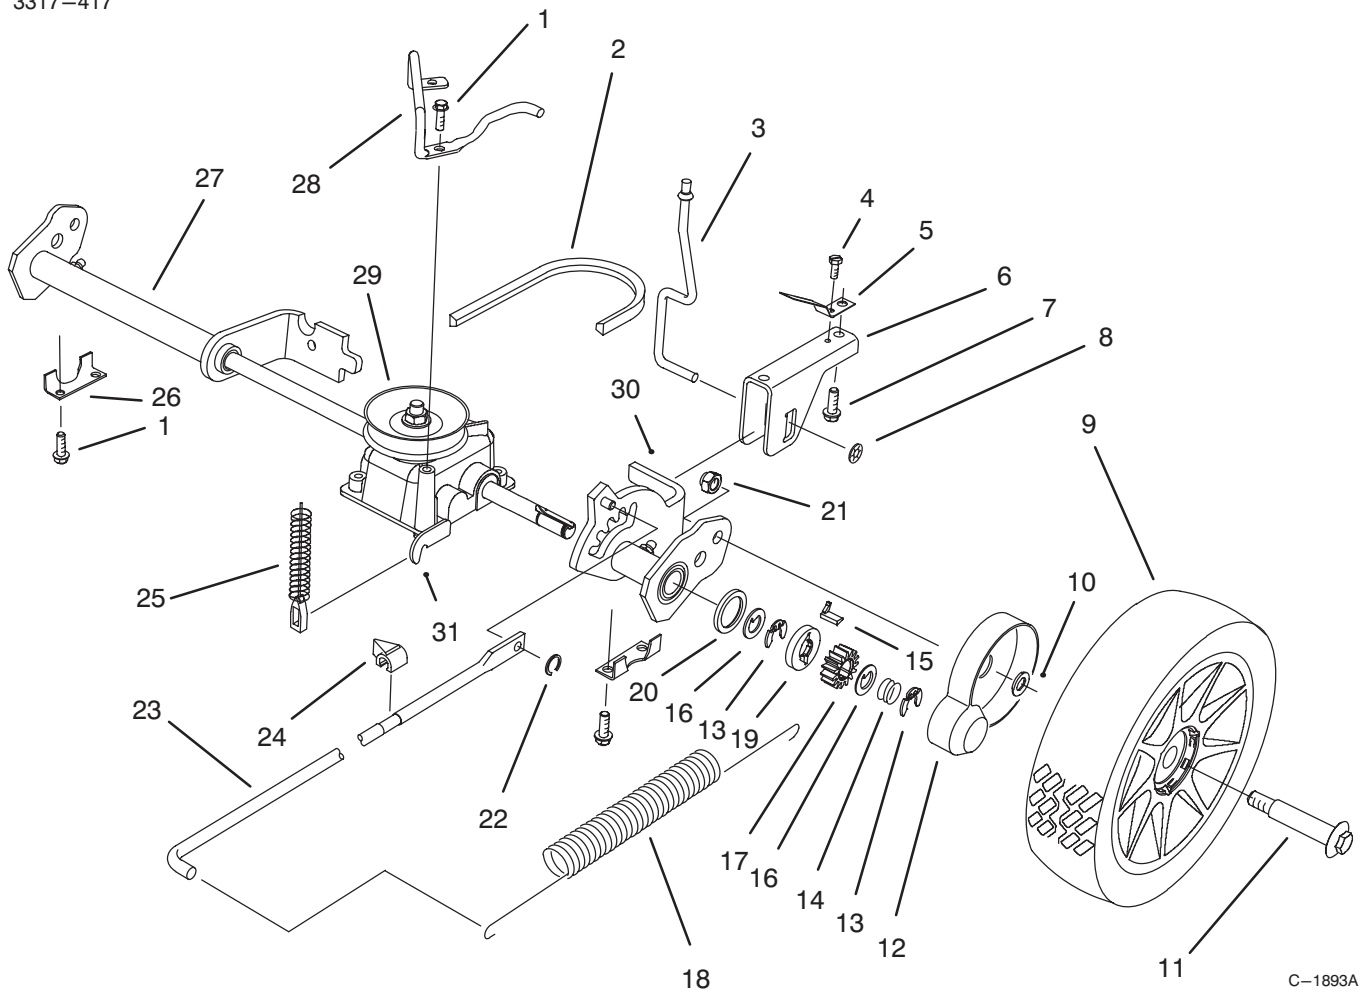

C-2232

HOUSING ASSEMBLY

Ref. No.	Part No.	Description	No. Used	Ref. No.	Part No.	Description	No. Used
†1	93-4105	Decal – Danger	1	18	71-7990	Ramp – Discharge	1
2	32144-70	Screw – Tapping	1	19	32144-4	Screw – Tapping	10
3	71-7870	Grip – Lower	1	20	32112-1	Nut – Push	1
4	3284-5	Pin – Groove	1	21	71-8830	Retainer – Shaft	2
5	71-7930	Trigger – HOC	1	†22	92-9304	Pivot – Front	1
6	71-7910	Cap – R.H. Hinge Bolt	1	23	92-8819	Nut – Lock	2
7	65-5210	Screw – Thread Forming	2	24	40-1940	Washer	2
8	71-7860	Grip – Upper	1	25	92-8810	Wheel & Tire Assembly	2
9	32144-97	Screw – Pan Hd. Phillips	2	26	92-8811	Bolt – Wheel	2
10	92-8806	Screw – Hex Hd. Cap	2	27	92-8835	Decal – Deck 400XS	1
11	71-7900	Cap – L.H. Hinge Bolt	1	†28	16-8889	Housing (Incl. Ref. #1)	1
†12	71-9840	Spring – Door	2	29	71-7920	Cover – Belt	1
13	71-9800	Door – Discharge	1	30	92-8818	Screw – Hex Hd. Cap	2
15	92-9313	Spacer – Door	2	31	71-7890	Guide – Rear Belt	1
16	93-7161	Spacer – Handle	1				
17	93-7162	Spacer – Handle	2				

† Obtain From Toro Europe N.V.

C-1886

ENGINE ASSEMBLY

Ref. No.	Part No.	Description	No. Used
1	92-8829	Decal - Recoil	1
2	92-7887	Screw - Mounting	2
3	2210-316	Stop - Rope	1
4	92-8883	Cover - XTE	1
5	32144-73	Screw - Hex Washer Head Thread Forming	3

C-1893A

REAR AXLE ASSEMBLY

Ref. No.	Part No.	Description	No. Used
1	32144-4	Screw - Tapping	6
2	71-9450	V-Belt - Gear Case	1
3	71-7840	Rod - Trigger	1
4	32144-31	Screw - Tapping	1
5	71-8060	Spring - Trigger Retainer	2
6	71-8080	Saddle - H.O.C.	1
7	63-8590	Screw	2
8	32112-13	Nut - Push	1
9	92-9318	Wheel & Tire Assembly	2
10	74-1670	Spacer - Wheel	2
11	92-1057	Bolt - Shoulder	2
12	74-1660	Cover - Wheel	2
13	65-2720	Ring - Retaining	4
14	65-4720	Spring - Compression	2
15	66-6050	Key - Rocking L.H.	1
*	66-6040	Key - Rocking R.H.	1