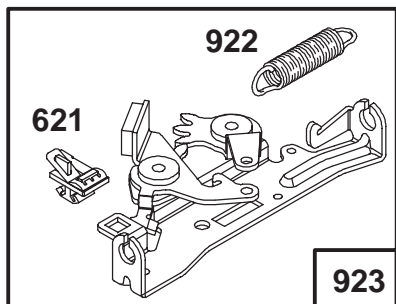

Ref. No.	Part No.	Description	No. Used
27	26026	Lock – Piston Pin	1
28	298909	Pin – Piston (Standard)	1
	298908	Pin – Piston (.005" O.S.)	1
29	490566	Rod Assembly – Connecting	1
		Note: For Connecting Rod With .020" Undersize Crankpin Bearing – Order No. 490743.	
32	94699	Screw – Connecting Rod	1
33	262651	Valve – Exhaust	1
34	262652	Valve – Intake	1
35	262224	Spring – Valve	1
40	93312	Retainer – Valve Spring	1
45	262204	Tappet – Valve	1
46	492828	Gear – Cam	1
47	493737	Slinger – Oil	1
741	262598	Gear – Timing	1

★ Included in Gasket Set—Part No. 496117.

Assemblies include all parts shown in frames.

ENGINE BRIGGS & STRATTON MODEL 122802-3214-01

Ref. No.	Part No.	Description	No. Used
95	94098	Screw – Throttle Valve Mtg.	1
98	398185	Screw – Idle Adjustment	1
●104	231371	Pin – Float Hinge	1
108	223471	Valve – Choke	1
●◆116		Gasket – Sealing (Sold in Kit Only)	1
●118	493765	Valve – Needle	1
124	94525	Screw – Carburetor Mtg.	1
125	494216	Carburetor	1
●127		Plug – Welch (Sold in Kit Only).	1
130	223470	Valve – Throttle	1
131	493267	Shaft – Throttle	1

Ref. No.	Part No.	Description	No. Used
133	398187	Float Assy. – Carburetor	1
●134	398188	Valve – Inlet (Includes Seat)	1
●◆137		Gasket – Bowl (Sold in Kit Only).	1
141	494218	Shaft – Choke	1
●◆617	270344	Seal – Fuel Intake Tube	1
●◆634		Washer – Shaft (Sold in Kit Only).	1
955	493763	Screw – Bowl Mtg. (Std.) Note: 494870 Screw – Bowl Mtg. (High Altitude)	1
975	493640	Bowl Assy. – Carburetor	1

● Included in Carburetor Kit—Part No. 493762.

◆ Included in Carburetor Gasket Set—Part No. 490937.

Assemblies include all parts shown in frames.

ENGINE BRIGGS & STRATTON MODEL 122802-3214-01

Ref. No.	Part No.	Description	No. Used
98A	493280	Screw – Speed Adjust	1
188A	94644	Screw – Hex. Head	1
201	262579	Link – Governor	1
209	262662	Spring – Governor	1
258	94512	Screw – Hex. Head	1
618	262749	Spring – Return	1