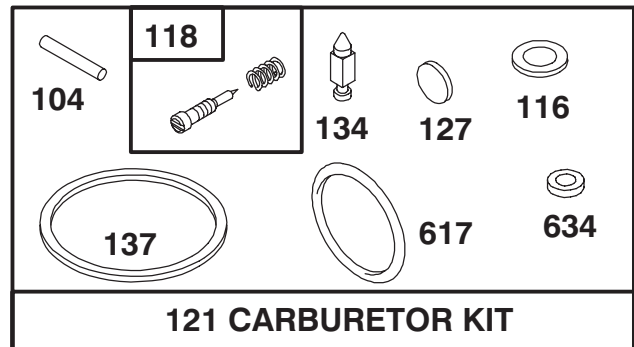

Assemblies include all parts shown in frames.

ENGINE BRIGGS & STRATTON MODEL 122802-3214-01

Ref. No.	Part No.	Description	No. Used
★3	299819	Seal – Oil	1
★7	272200	Gasket – Cylinder Hd.	1
★9	272481	Gasket – Valve Cover	1
★9A	272238	Gasket – Baffle Plate	1
★12	272198	Gasket – Crankcase	1
★20	399781	Seal – Oil	1
★52	272199	Gasket – Intake Elbow	1
●104	231371	Pin – Float Hinge	1
◆116		Gasket – Sealing (Sold in Kit Only)	1
●118	493765	Valve – Needle	1
121	493762	Carburetor Kit	1
●127		Plug – Welch (Sold in Kit Only).	1

Ref. No.	Part No.	Description	No. Used
●134	398188	Valve – Inlet (Includes Seat)	1
◆137		Gasket – Bowl (Sold in Kit Only).	1
★163	272653	Gasket – Air Cleaner	1
358	496117	Gasket Set	1
★524	280393	Seal – Filler Tube	1
◆617	270344	Seal – Fuel Intake Tube	1
◆634		Washer – Shaft (Sold in Kit Only)	1
★842	280966	Seal – O-Ring	1
977	490937	Gasket Set – Carburetor	1

● Included in Carburetor Kit—Part No. 493762.

◆ Included in Carburetor Gasket Set—Part No. 490937.

★ Included in Gasket Set—Part No. 496117.