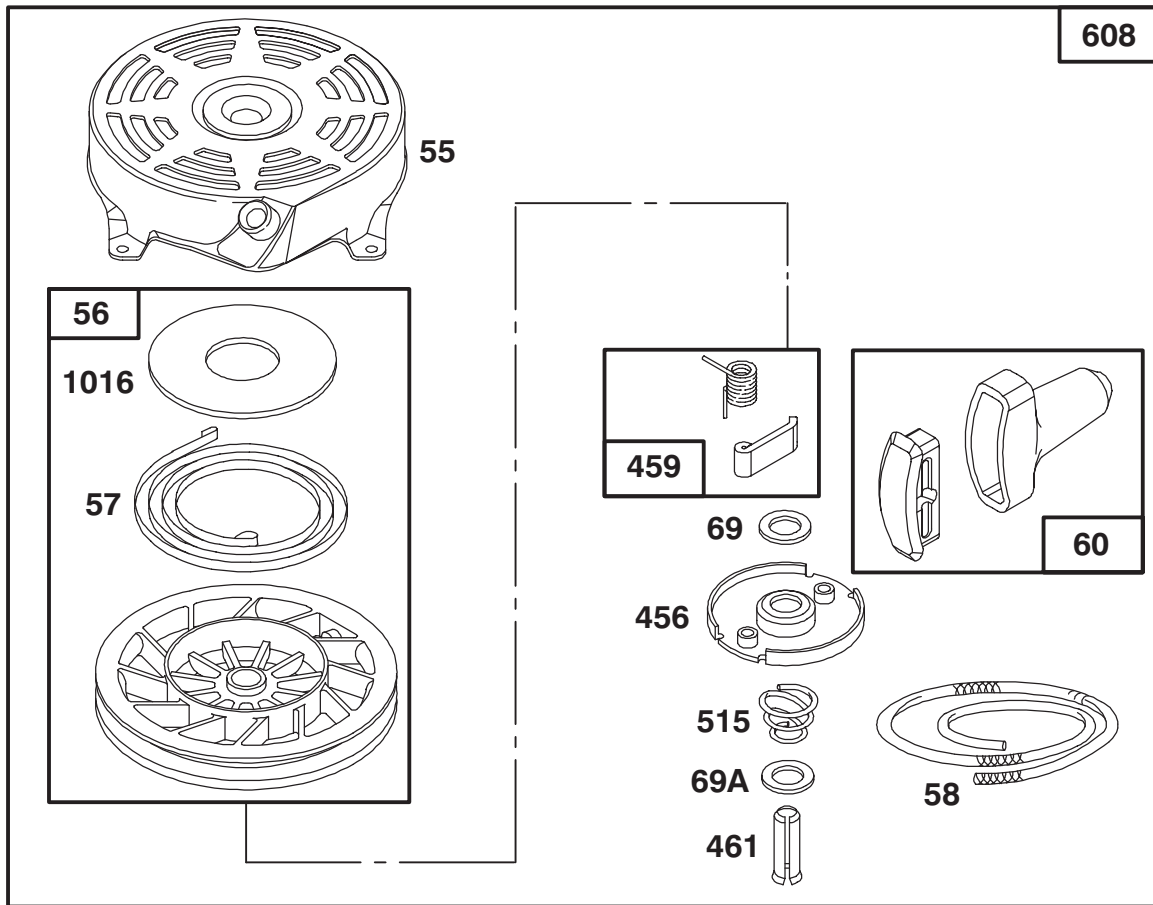

Assemblies include all parts shown in frames.

ENGINE BRIGGS & STRATTON MODEL 122802-3214-01

Ref. No.	Part No.	Description	No. Used
55	492831	Housing – Rewind Starter	1
56	493824	Pulley – Rewind Starter	1
57	262594	Spring – Rewind Starter	1
58	280399	Rope – Rewind Starter	1
60	393152	Handle – Rewind Starter	1
69	280973	Washer – Rewind Starter	1
69A	224322	Washer – Rewind Starter	1
456	224321	Retainer – Rewind Starter	1

Ref. No.	Part No.	Description	No. Used
459	492833	Pawl – Starter	1
461	262626	Pin – Starter	1
515	262625	Spring – Torsion	1
608	493295	Starter Assy. – Rewind Includes: 94128 Screw – Hex. Head 92987 Nut – Hex.	1
1016	224278	Cover – Rewind Starter	1