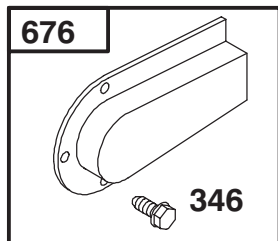

Assemblies include all parts shown in frames.

ENGINE BRIGGS & STRATTON MODEL 122802-3214-01

Ref. No.	Part No.	Description	No. Used
81	223664	Lock – Muffler Screw	1
187	492790	Hose – Fuel	1
188	398540	Screw – Tank Mounting	1
284	94511	Screw – Hex. Head	1
300	490547	Muffler – Exhaust	1
346	93705	Screw – Hex. Head	1

Ref. No.	Part No.	Description	No. Used
601	93807	Clamp – Hose	1
613	94231	Screw – Muffler Mtg.	1
670	280512	Spacer – Fuel Tank	1
676	493871	Deflector – Muffler	1
957	397974	Cap Assy. – Fuel	1
972	495224	Tank Assembly – Fuel	1