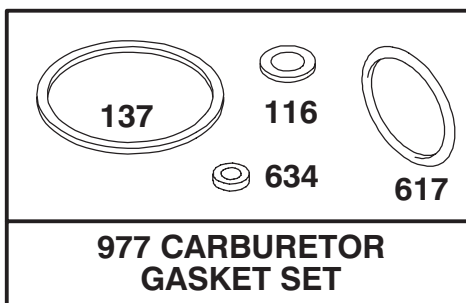

Assemblies include all parts shown in frames.

ENGINE BRIGGS & STRATTON MODEL 122802-3214-01

Ref. No.	Part No.	Description	No. Used
★3	299819	Seal – Oil	1
★7	272200	Gasket – Cylinder Hd.	1
★9	272481	Gasket – Valve Cover	1
★9A	272238	Gasket – Baffle Plate	1
★12	272198	Gasket – Crankcase	1
★20	399781	Seal – Oil	1
★52	272199	Gasket – Intake Elbow	1
●104	231371	Pin – Float Hinge	1
◆116		Gasket – Sealing (Sold in Kit Only)	1
●118	493765	Valve – Needle	1
121	493762	Carburetor Kit	1
●127		Plug – Welch (Sold in Kit Only).	1

Ref. No.	Part No.	Description	No. Used
●134	398188	Valve – Inlet (Includes Seat)	1
◆137		Gasket – Bowl (Sold in Kit Only).	1
★163	272653	Gasket – Air Cleaner	1
358	496117	Gasket Set	1
★524	280393	Seal – Filler Tube	1
◆617	270344	Seal – Fuel Intake Tube	1
◆634		Washer – Shaft (Sold in Kit Only)	1
★842	280966	Seal – O-Ring	1
977	490937	Gasket Set – Carburetor	1

● Included in Carburetor Kit—Part No. 493762.

◆ Included in Carburetor Gasket Set—Part No. 490937.

★ Included in Gasket Set—Part No. 496117.