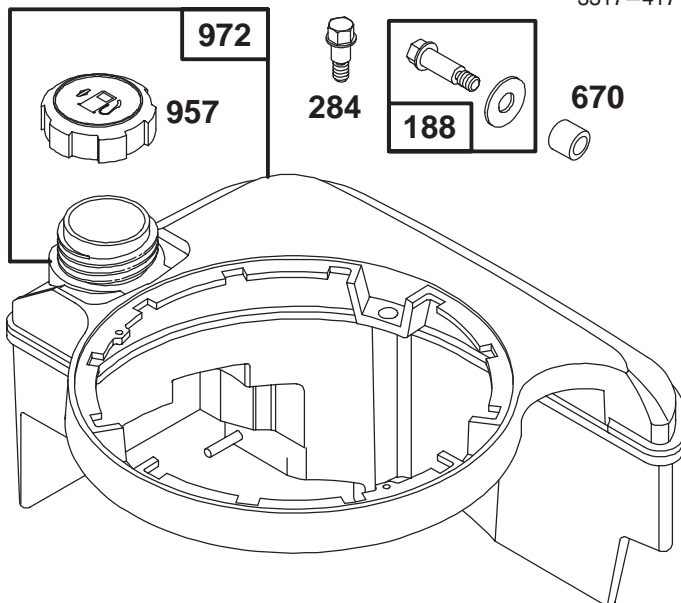

Assemblies include all parts shown in frames.

ENGINE BRIGGS & STRATTON MODEL 122802-3214-01

Ref. No.	Part No.	Description	No. Used
81	223664	Lock – Muffler Screw	1
187	492790	Hose – Fuel	1
188	398540	Screw – Tank Mounting	1
284	94511	Screw – Hex. Head	1
300	490547	Muffler – Exhaust	1
346	93705	Screw – Hex. Head	1

Ref. No.	Part No.	Description	No. Used
601	93807	Clamp – Hose	1
613	94231	Screw – Muffler Mtg.	1
670	280512	Spacer – Fuel Tank	1
676	493871	Deflector – Muffler	1
957	397974	Cap Assy. – Fuel	1
972	495224	Tank Assembly – Fuel	1