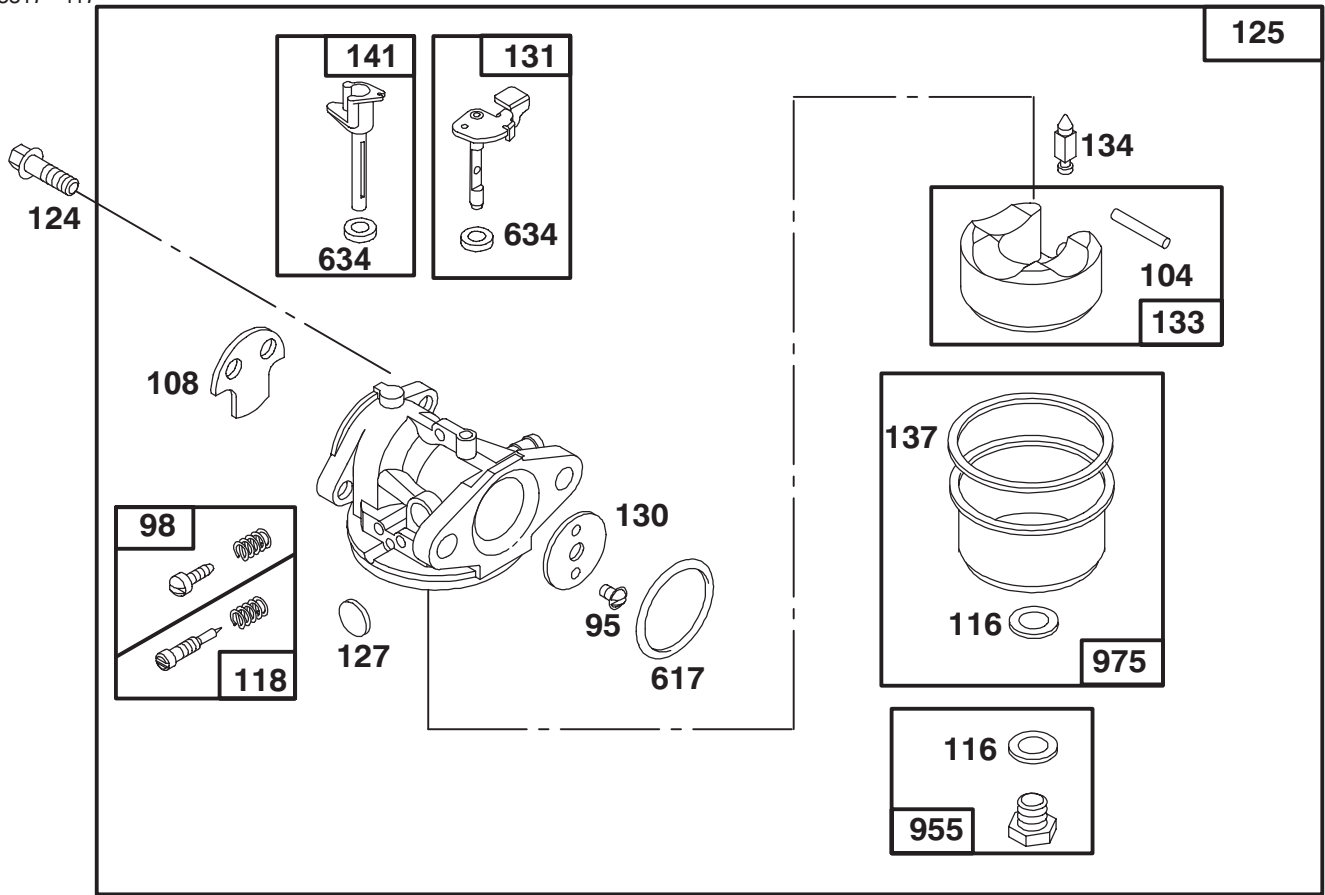

★ Included in Gasket Set—Part No. 496117.

Assemblies include all parts shown in frames.

ENGINE BRIGGS & STRATTON MODEL 122802-3214-01

Ref. No.	Part No.	Description	No. Used
★12	272198	Gasket – Crankcase	1
15	94720	Plug – Oil Drain	1
16	496809	Crankshaft	
		Note: Order 94388 For Timing Gear Key.	
18	493279	Sump – Engine	1
★20	399781	Seal – Oil	1
22	94220	Screw – Sump Mtg. Sem	1
		Note: 94612 Screw – Hex. Head (One (1) Used in Hole Nearest Breather.)	
24	222698	Key – Flywheel	1
25	493262	Piston Assy. (Standard)	1
	493385	Piston Assy. (.010" O.S.)	1
	493386	Piston Assy. (.020" O.S.)	1
	493387	Piston Assy. (.030" O.S.)	1
26	493261	Ring Set (Standard)	1
	493388	Ring Set (.010" O.S.)	1
	493389	Ring Set (.020" O.S.)	1
	493390	Ring Set (.030" O.S.)	1

Ref. No.	Part No.	Description	No. Used
27	26026	Lock – Piston Pin	1
28	298909	Pin – Piston (Standard)	1
	298908	Pin – Piston (.005" O.S.)	1
29	490566	Rod Assembly – Connecting	1
		Note: For Connecting Rod With .020" Undersize Crankpin Bearing – Order No. 490743.	
32	94699	Screw – Connecting Rod	1
33	262651	Valve – Exhaust	1
34	262652	Valve – Intake	1
35	262224	Spring – Valve	1
40	93312	Retainer – Valve Spring	1
45	262204	Tappet – Valve	1
46	492828	Gear – Cam	1
47	493737	Slinger – Oil	1
741	262598	Gear – Timing	1

★ Included in Gasket Set—Part No. 496117.

Assemblies include all parts shown in frames.

ENGINE BRIGGS & STRATTON MODEL 122802-3214-01

Ref. No.	Part No.	Description	No. Used
95	94098	Screw – Throttle Valve Mtg.	1
98	398185	Screw – Idle Adjustment	1
●104	231371	Pin – Float Hinge	1
108	223471	Valve – Choke	1
●◆116		Gasket – Sealing (Sold in Kit Only)	1
●118	493765	Valve – Needle	1
124	94525	Screw – Carburetor Mtg.	1
125	494216	Carburetor	1
●127		Plug – Welch (Sold in Kit Only).	1
130	223470	Valve – Throttle	1
131	493267	Shaft – Throttle	1