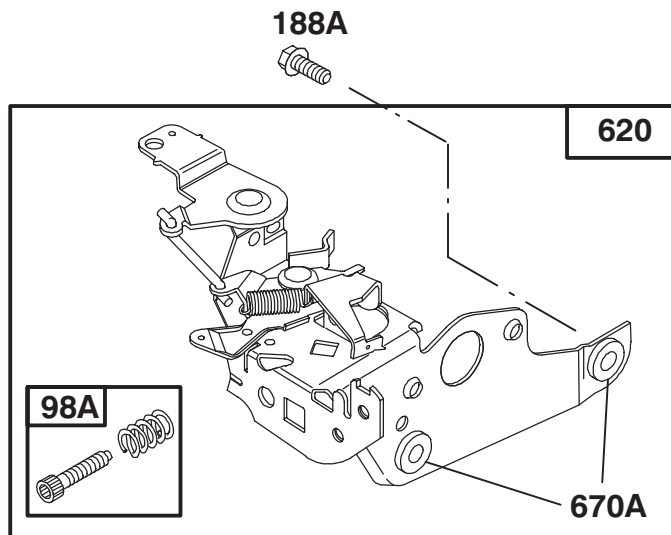

Assemblies include all parts shown in frames.

ENGINE BRIGGS & STRATTON MODEL 122802-3214-01

Ref. No.	Part No.	Description	No. Used
98A	493280	Screw – Speed Adjust	1
188A	94644	Screw – Hex. Head	1
201	262579	Link – Governor	1
209	262662	Spring – Governor	1
258	94512	Screw – Hex. Head	1
618	262749	Spring – Return	1

Ref. No.	Part No.	Description	No. Used
620	495975	Bracket – Carburetor	1
621	396847	Switch – Stop	1
670A	493823	Spacer – Bracket	1
922	262640	Spring – Brake	1
923	493442	Brake Assembly	1