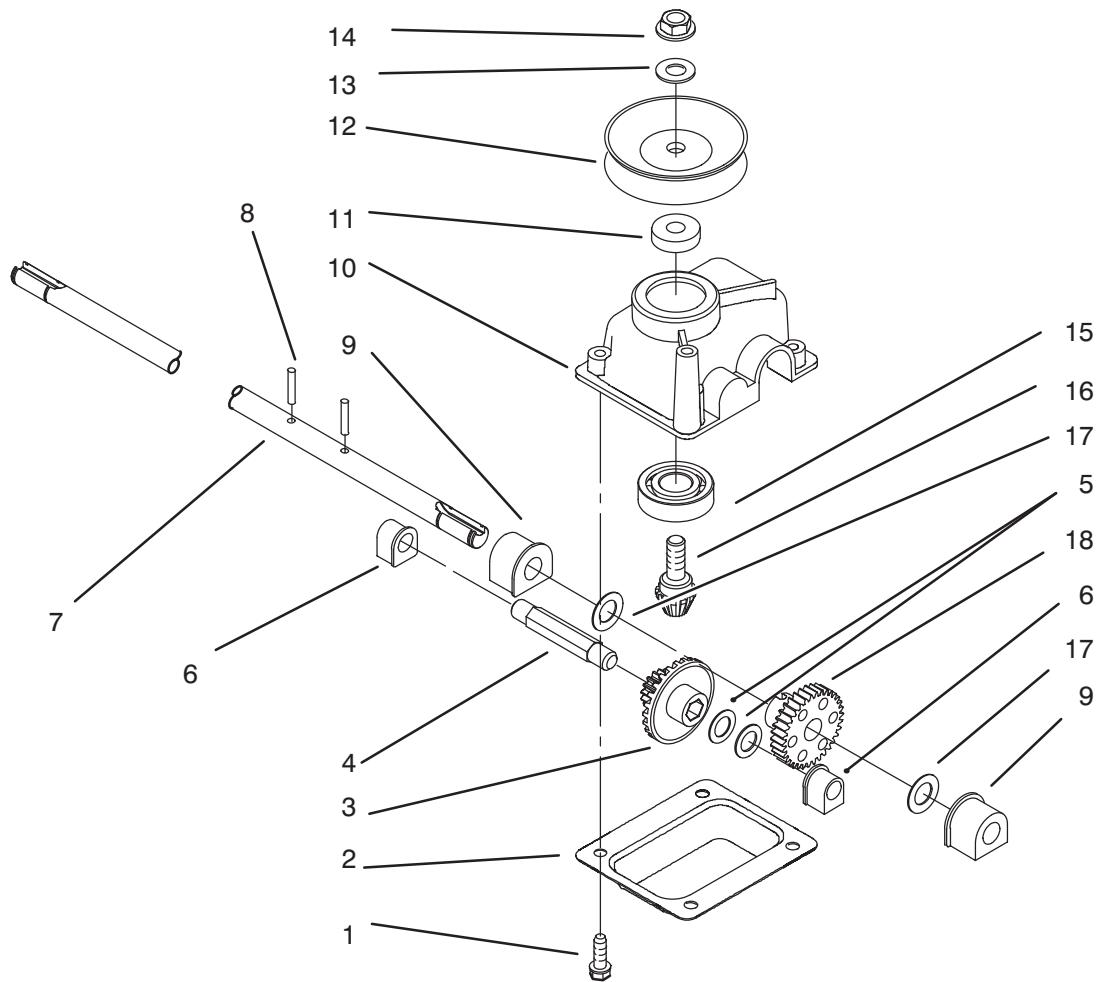

C-2237

HOUSING ASSEMBLY

Ref. No.	Part No.	Description	No. Used	Ref. No.	Part No.	Description	No. Used
1	92-2915	Decal - H.O.C.	2	21	614672	Bolt - Shoulder	2
2	92-2914	Decal - H.O.C.	2	22	614687	Spring Arm - Front	2
3	92-7724	Bracket - Handle L.H.	1	23	92-1008	Knob - Height Adjust	4
4	92-7735	Gear Case Assembly	1	24	49-2040	Screw - Hex Hd. Cap	2
5	605120	Grommet	1	26	92-9665	Screw - Phillip Hd.	1
6	92-7728	Guide - Transmission	1	27	614671	Cover - Drive	1
7	614682	Knob - Cover Plate	1	28	93-7250	Decal - Warning	1
8	92-8630	Plate - Mulch 21"	1	30	92-7723	Bracket - Handle R.H.	1
9	614677	Screw - Sems Thr'd Form.	2	33	39-5770	Decal - Danger	1
10	604604	Grommet - Plastic	2	34	92-1097	Decal - Discharge	1
11	613765	Nut - Cage	1	35	16-4369	Housing Assembly (Incl. Ref. #5, 10, 11, 28, 33, & 34)	1
14	92-4881	Plate - Height Adjust	2	37	3296-29	Nut - Hex Lock	6
15	92-4890	Washer	2	38	92-8647	Shield - Trailing	1
16	92-7731	Plate - Baffle	2	39	322-3	Screw - Hex Hd. Cap	6
17	614637	Bracket - Wheel Height Adj.	2	*	607560	Plate - Cover	1
18	40-1940	Washer	2				
19	684776	Wheel & Tire Assembly - 6"	2				
20	92-1099	Bolt - Shoulder	2				

*Not Illustrated

C-2238

REAR AXLE ASSEMBLY

Ref. No.	Part No.	Description	No. Used
1	92-1057	Bolt - Shoulder	2
2	92-1042	Wheel & Tire Assembly 8"	2
3	65-2720	Ring - Retaining	4
4	65-4740	Washer - Thrust Keyed	4
5	66-6050	Key - Rocking L.H.	1
*	66-6040	Key - Rocking R.H.	1
7	65-4710	Ring - Friction	2
8	92-7746	Arm - Height Adj. Rear	2
9	614447	Spacer - Axle Shaft	2
10	92-1043	V-Belt	1

Ref. No.	Part No.	Description	No. Used
11	32144-85	Screw - Hex Hd.	2
12	92-1004	Spring Arm Assembly	2
13	610358	Nut - Lock	2
14	65-4730	Washer - Thrust	2
15	65-4760	Washer	2
16	65-4750	Gear - Pinion	2
17	65-4720	Spring - Compression	2
18	614427	Cover - Wheel	2
19	614426	Washer - Stepped	2