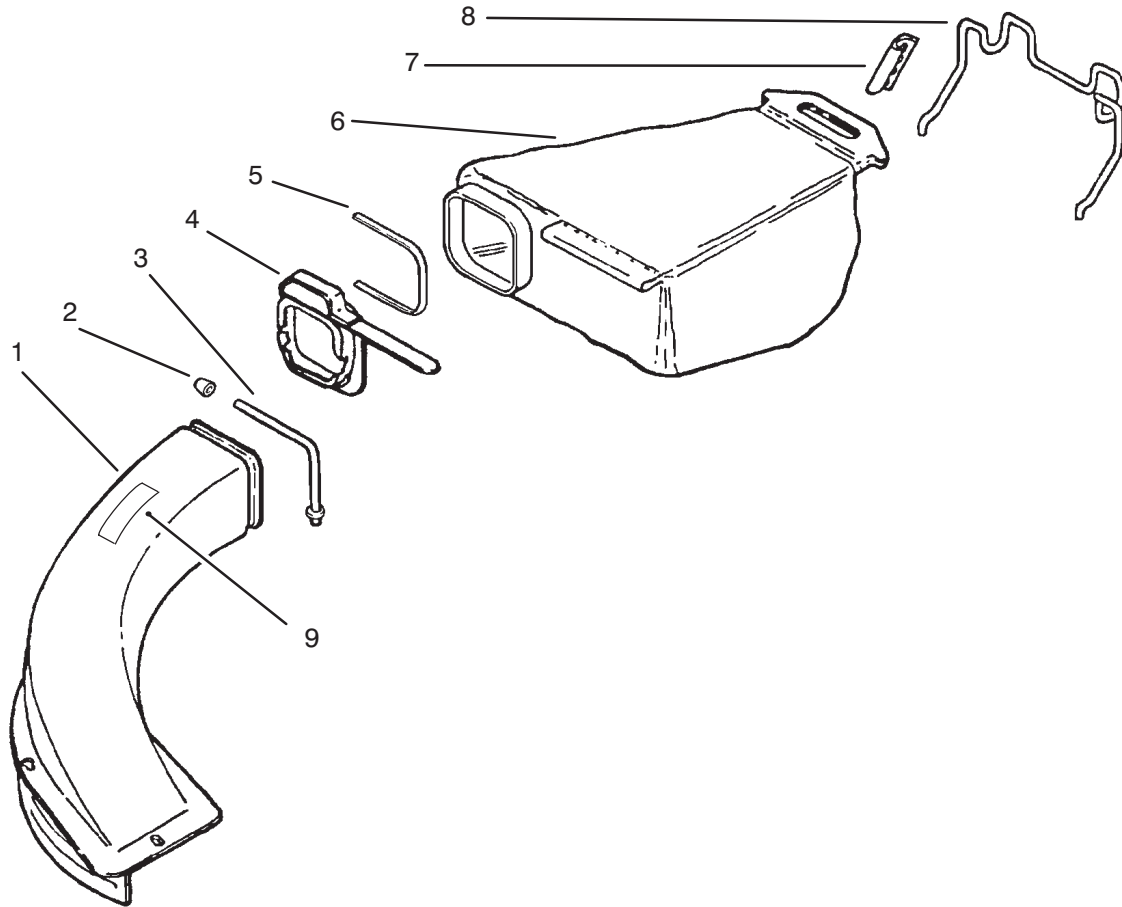

REAR CATCHER ASSEMBLY (Model No. 10313 Only)

Ref. No.	Part No.	Description	No. Used
1	684729	Chute & Support Assembly (Incl. Ref.# 2,3 & 9)	1
2	614589	Nut – Cap	1
3	614591	Chute Support	1
4	684727	Adaptor Assembly	1
5	614700	Tie Strap	1

Ref. No.	Part No.	Description	No. Used
6	*	Bag Assembly	1
7	613462	Hanger Clamp	2
8	613455	Wide Hanger	1
9	92-2919	Decal – Danger	1

*Includes Ref.#5 and instruction sheet for installing bag to adapter assembly. Order via model #89800.