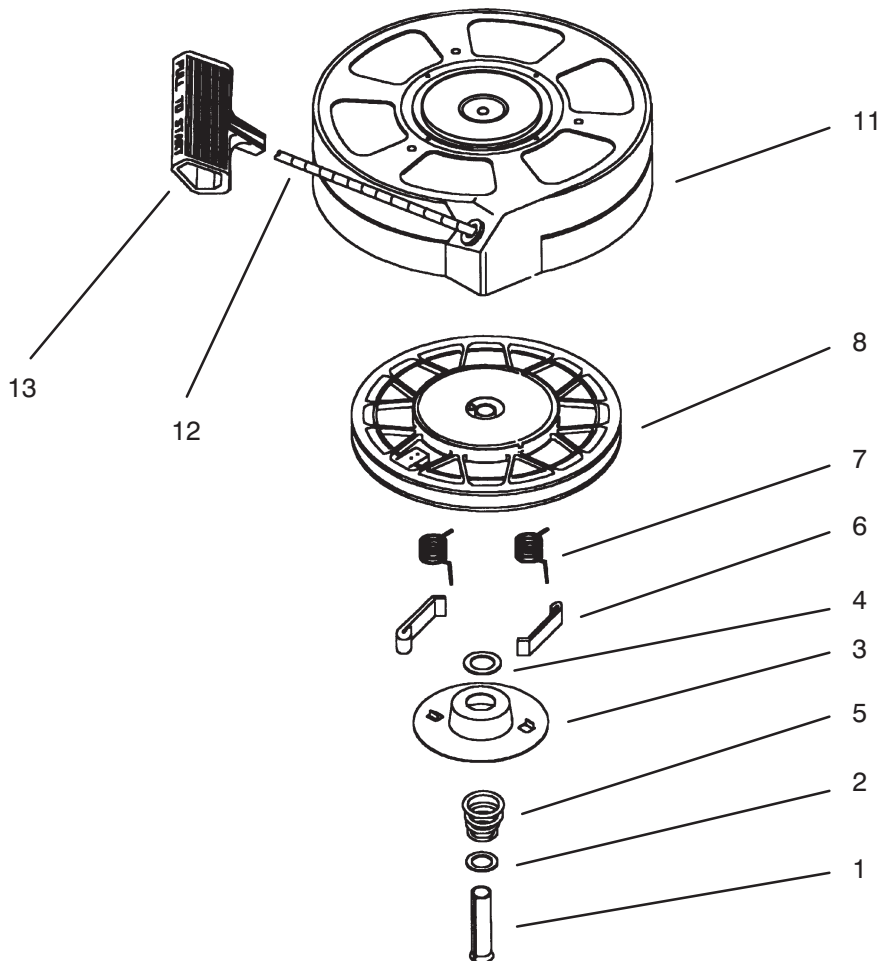

RECOIL STARTER ASSEMBLY 590702

Ref. No.	Part No.	Description	No. Used
1	590599A	Spring Pin (Incl. 4)	1
2	590600	Washer	1
3	590696	Retainer	1
4	590601	Washer	2
5	590697	Brake Spring	1
6	590698	Starter Dog	2
7	590699	Dog Spring	2

Ref. No.	Part No.	Description	No. Used
8	590700	Pulley & Rewind Spring Ass'y.	1
11	590703	Starter Housing Ass'y (40 degree grommet)	1
12	590535	Starter Rope (98" X 9/64" dia.)	1
13	590701	Starter Handle	1