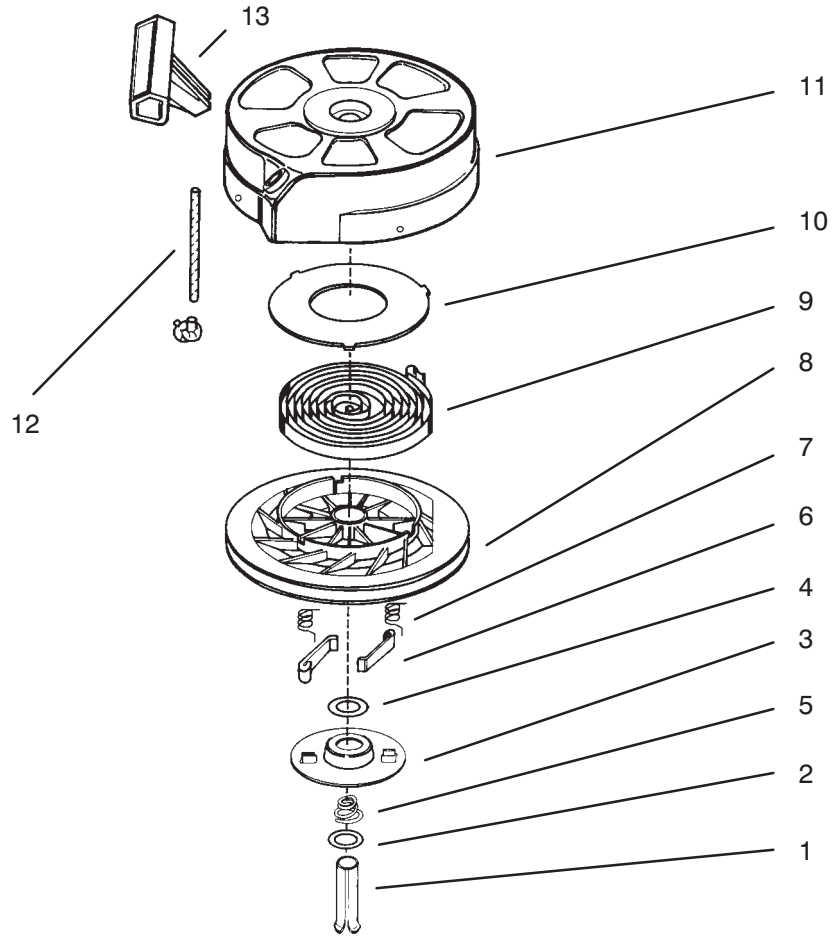

*Not Illustrated

C-2239

ENGINE ASSEMBLY

Ref. No.	Part No.	Description	No. Used
1	677525	Plate & Collar Assembly	1
2	92-9575	Pulley - Engine	1
3	92-1624	Screw - Engine	3
4	92-1024	Guide - Belt	1
5		Engine	1
6	92-4851	Decal - Oil Instruction	1
7	92-1701	Rope - Stop	1
8	603164	Nut - Blade	1
9	93-7358	Decal - Recoil	1
10	92-4852	Screw - Recoil Cover	4

C-2240

HANDLE ASSEMBLY

Ref. No.	Part No.	Description	No. Used	Ref. No.	Part No.	Description	No. Used
1	614693	Anchor – Cable SP Lower	1	13	92-7737	Handle – Upper	1
2	614697	Screw – Handle	2	14	92-4853	Handle – Starter	1
3	614243	Knob	2	15	321-49	Screw – Hex Hd. Cap	1
4	3296-73	Nut – Lock	2	16	92-7720	Guide – Rope	1
5	92-2266	Screw – Handle	1	17	92-1045	Cable – Throttle	1
6	92-7729	Anchor – Cable SP Upper	1	18	92-9589	Cable – Brake Assembly	1
7	92-7726	Cable – Traction	1	19	614643	Handle – Lower	1
8	92-5412	Stop – Pivot	2	32	93-3653	Guard – Handle	1
9	92-1001	Bail – SP Control	1	*	92-5424	Staple	1
12	92-1002	Bail – Flywheel Brake	1				

CARBURETOR No. 632681

Ref. No.	Part No.	Description	No. Used	Ref. No.	Part No.	Description	No. Used
1	631615	Throttle Shaft & Lever Assembly	1	29	631028	Float Bowl "O" Ring	1
2	631767	Throttle Return Spring	1	30	631021	Inlet Needle, Seat, & Clip (Incl. 31)	1
4	631184	Dust Seal Washer	1	31	631022	Spring Clip	1
5	631183	Dust Seal (Throttle)	1	35	632694	Primer Bulb/Retainer Ring	1
6	632504	Throttle Shutter	1	35A	632647	Primer Bulb Filter	1
7	650506	Shutter Screw	1	40	632682	High Speed Bowl Nut	1
16	631775	Fuel Fitting	1	44	27110	Bowl Nut Washer	1
25	631867	Float Bowl	1	48	631027	Welch Plug, Atmospheric Vent	1
27	631024	Float Shaft	1				
28	632019	Float	1				

Ref. No.	Part No.	Description	No. Used
8	590700	Pulley & Rewind Spring Ass'y.	1
11	590703	Starter Housing Ass'y (40 degree grommet)	1
12	590535	Starter Rope (98" X 9/64" dia.)	1
13	590701	Starter Handle	1