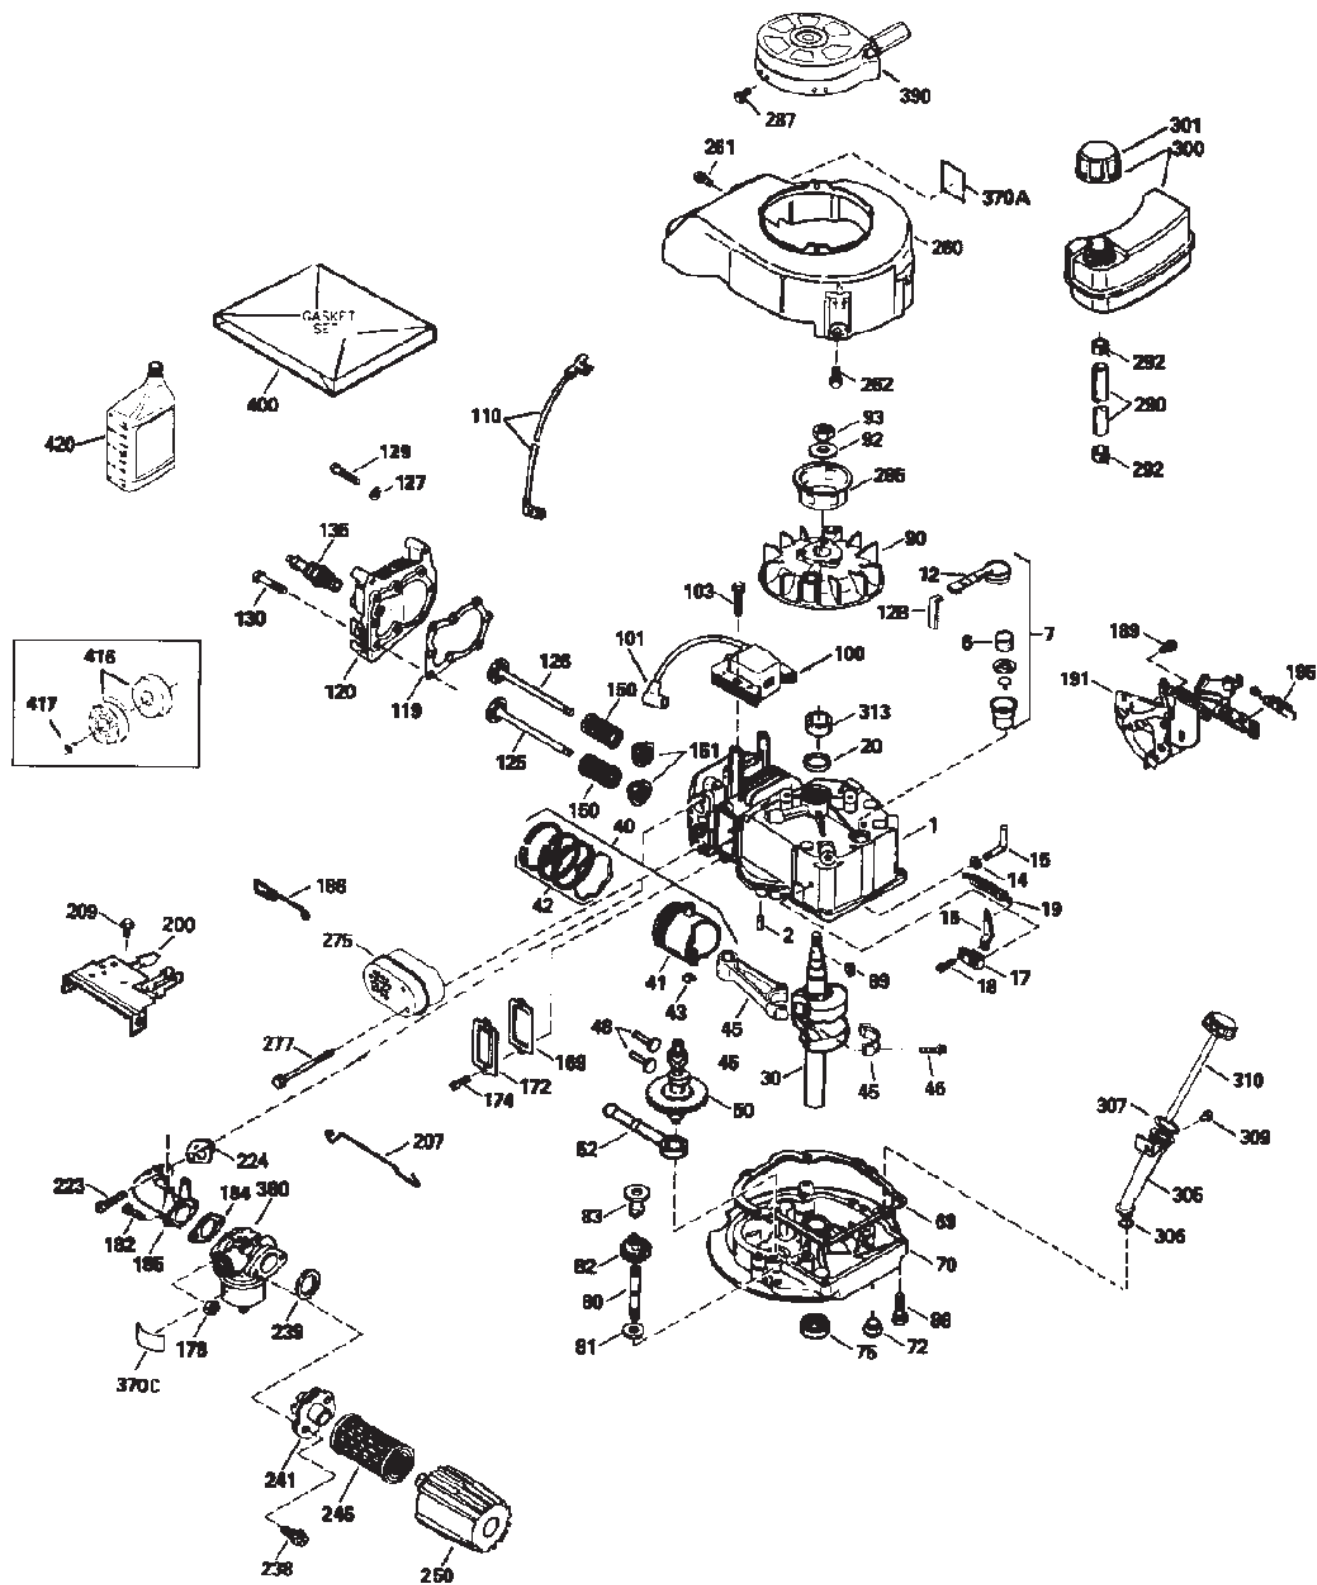

ENGINE TVS120-63926L

ENGINE TVS120-63926L

Ref. No.	Part No.	Description	No. Used	Ref. No.	Part No.	Description	No. Used
1	36478A	Cylinder (Incl. 2,7,20 & 125)	1	120	36476	Cylinder Head	1
2	26727	Dowel Pin	2	125	36471	Exhaust Valve (Std.) (Incl. 151)	1
6	33734	Breather Element	1	125	36472	Exhaust Valve (1/32" OS) (Incl. 151)	1
7	36557	Breather Body Ass'y (Incl. 6 & 12)	1	126	29314B	Intake Valve (Std.) (Incl. 151)	1
12	36558	Breather Cover & Tube (Incl. 12B)	1	126	29315C	Intake Valve (1/32" OS) (Incl. 151)	1
12B	34695	Breather Tube Elbow	1	127	650691	Washer	2
14	28277	Washer	1	129	650818	Screw	2
15	30589	Governor Rod	1	130	6021A	Screw	6
16	32651	Governor Lever	1	135	35395	Resistor Spark Plug (RJ19LM)	1
17	31335	Governor Lever Clamp	1	150	35991	Valve Spring	2
18	650548	Screw	1	151	31673	Valve Spring Cap	2
19	35998	Extension Spring	1	169	27234A	Valve Cover Gasket	1
20	32600	Oil Seal	1	172	32755	Valve Cover	1
30	36597	Crankshaft	1	174	30200	Screw	2
40	36073	Piston, Pin & Ring Set (Std.)	1	178	29752	Nut & Lock Washer	2
40	36074	Piston, Pin & Ring Set (.010" OS)	1	182	6201	Screw	2
40	36075	Piston, Pin & Ring Set (.020" OS)	1	184	26756	Carburetor To Intake Pipe Gasket	1
41	36070	Piston & Pin Ass'y. (Std.) (Incl. 43)	1	185	36544	Intake Pipe (Incl. 224)	1
41	36071	Piston & Pin Ass'y (.010" OS) (Incl. 43)	1	186	36255	Governor Link	1
41	36072	Piston & Pin Ass'y (.020" OS) (Incl. 43)	1	189	650839	Screw	2
42	36076	Ring Set (Std.)	1	191	36559	S.E. Brake Bracket (Incl. 195)	1
42	36077	Ring Set (.010" OS)	1	195	610973	Terminal	1
42	36078	Ring Set (.020" OS)	1	200	35999	Control Bracket	1
43	20381	Piston Pin Retaining Ring	2	207	36200	Throttle Link	1
45	32875	Connecting Rod (Incl. 46)	1	209	30200	Screw	2
46	32610A	Connecting Rod Bolt	2	223	650451	Screw	2
48	27241	Valve Lifter	2	224	34690A	Intake Pipe Gasket	1
50	35992	Camshaft (MCR)	1	238	650932	Screw	1
52	29914	Oil Pump Ass'y.	1	239	34338	Air Cleaner Gasket	1
69	35261	Mounting Flange Gasket	1	241	35797	Air Cleaner Collar	1
70	34311D	Mounting Flange (Incl. 72 thru 83)	1	245	35066	Air Cleaner Filter	1
72	36083	Oil Drain Plug	1	250	35986	Air Cleaner Cover	1
75	27897	Oil Seal	1	260	35826	Blower Housing	1
80	30574A	Governor Shaft	1	261	30200	Screw	2
81	30590A	Washer	1	262	650831	Screw	2
82	30591	Governor Gear Ass'y (Incl. 81)	1	275	36473	Muffler (Incl. 277)	1
83	30588A	Governor Spool	1	277	650988	Screw	2
86	650488	Screw	6	285	35000A	Starter Cup	1
89	611004	Flywheel Key	1	287	650926	Screw	2
90	611112	Flywheel	1	290	34357	Fuel Line	1
92	650815	Belleville Washer	1	292	26460	Fuel Line Clamp	2
93	650816	Flywheel Nut	1	300	35586	Fuel Tank (Incl. 292 & 301)	1
100	34443A	Solid State Ignition	1	301	35355	Fuel Cap	1
101	610118	Spark Plug Cover	1	305	35819A	Oil Fill Tube	1
103	650814	Screw, Torx T-15	2	306	34265	"O"-Ring	1
110	34961	Ground Wire	1	307	35499	"O"-Ring	1
119	36477	Cylinder Head Gasket	1	309	650936	Screw	1