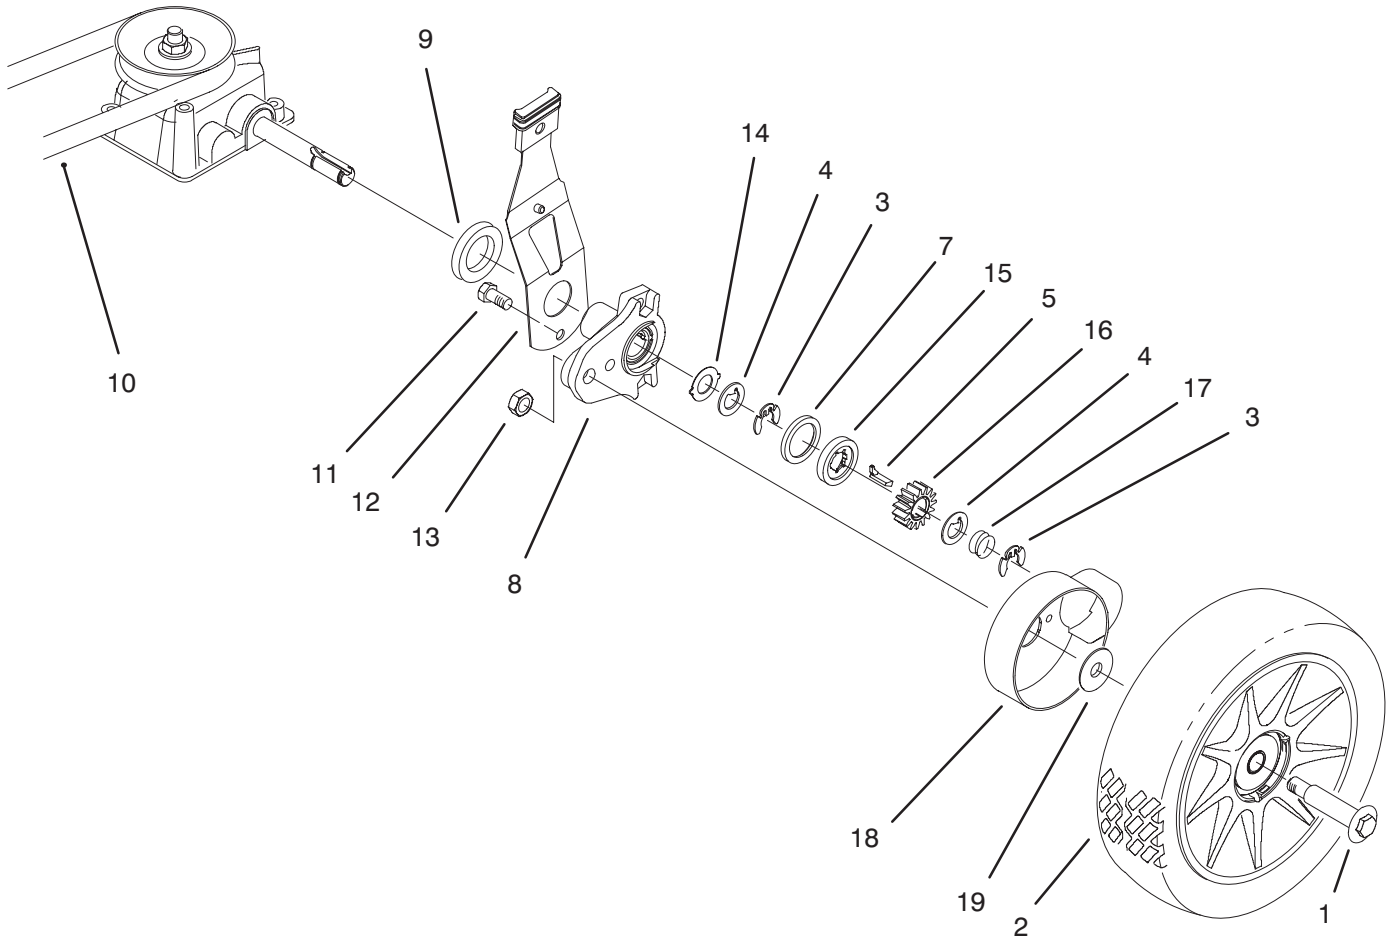

C-2237

HOUSING ASSEMBLY

Ref. No.	Part No.	Description	No. Used	Ref. No.	Part No.	Description	No. Used
1	92-2915	Decal - H.O.C.	2	21	614672	Bolt - Shoulder	2
2	92-2914	Decal - H.O.C.	2	22	614687	Spring Arm - Front	2
3	92-7724	Bracket - Handle L.H.	1	23	92-1008	Knob - Height Adjust	4
4	92-7735	Gear Case Assembly	1	24	49-2040	Screw - Hex Hd. Cap	2
5	605120	Grommet	1	26	92-9665	Screw - Phillip Hd.	1
6	92-7728	Guide - Transmission	1	27	614671	Cover - Drive	1
7	614682	Knob - Cover Plate	1	28	93-7250	Decal - Warning	1
8	92-8630	Plate - Mulch 21"	1	30	92-7723	Bracket - Handle R.H.	1
9	614677	Screw - Sems Thr'd Form.	2	33	39-5770	Decal - Danger	1
10	604604	Grommet - Plastic	2	34	92-1097	Decal - Discharge	1
11	613765	Nut - Cage	1	35	16-4369	Housing Assembly (Incl. Ref. #5, 10, 11, 28, 33, & 34)	1
14	92-4881	Plate - Height Adjust	2	37	3296-29	Nut - Hex Lock	6
15	92-4890	Washer	2	38	92-8647	Shield - Trailing	1
16	92-7731	Plate - Baffle	2	39	322-3	Screw - Hex Hd. Cap	6
17	614637	Bracket - Wheel Height Adj.	2	*	607560	Plate - Cover	1
18	40-1940	Washer	2				
19	684776	Wheel & Tire Assembly - 6"	2				
20	92-1099	Bolt - Shoulder	2				

*Not Illustrated

C-2238

REAR AXLE ASSEMBLY

Ref. No.	Part No.	Description	No. Used
1	92-1057	Bolt - Shoulder	2
2	92-1042	Wheel & Tire Assembly 8"	2
3	65-2720	Ring - Retaining	4
4	65-4740	Washer - Thrust Keyed	4
5	66-6050	Key - Rocking L.H.	1
*	66-6040	Key - Rocking R.H.	1
7	65-4710	Ring - Friction	2
8	92-7746	Arm - Height Adj. Rear	2
9	614447	Spacer - Axle Shaft	2
10	92-1043	V-Belt	1

*Not Illustrated

C-2239

ENGINE ASSEMBLY

Ref. No.	Part No.	Description	No. Used
1	677525	Plate & Collar Assembly	1
2	92-9575	Pulley - Engine	1
3	92-1624	Screw - Engine	3
4	92-1024	Guide - Belt	1
5		Engine	1
6	92-4851	Decal - Oil Instruction	1
7	92-1701	Rope - Stop	1
8	603164	Nut - Blade	1
9	93-7358	Decal - Recoil	1
10	92-4852	Screw - Recoil Cover	4