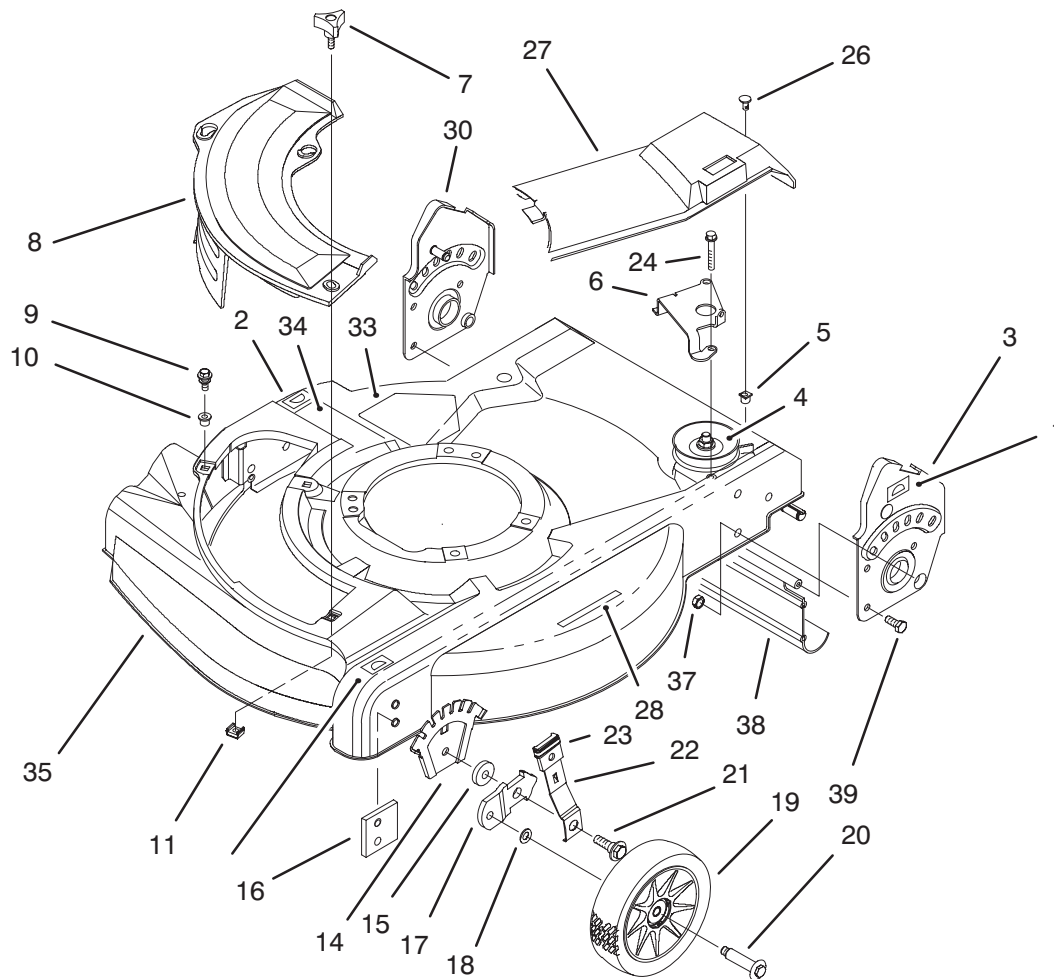

C-2237

HOUSING ASSEMBLY

Ref. No.	Part No.	Description	No. Used	Ref. No.	Part No.	Description	No. Used
1	92-2915	Decal - H.O.C.	2	21	614672	Bolt - Shoulder	2
2	92-2914	Decal - H.O.C.	2	22	614687	Spring Arm - Front	2
3	92-7724	Bracket - Handle L.H.	1	23	92-1008	Knob - Height Adjust	4
4	92-7735	Gear Case Assembly	1	24	49-2040	Screw - Hex Hd. Cap	2
5	605120	Grommet	1	26	92-9665	Screw - Phillip Hd.	1
6	92-7728	Guide - Transmission	1	27	614671	Cover - Drive	1
7	614682	Knob - Cover Plate	1	28	93-7250	Decal - Warning	1
8	92-8630	Plate - Mulch 21"	1	30	92-7723	Bracket - Handle R.H.	1
9	614677	Screw - Sems Thr'd Form.	2	33	39-5770	Decal - Danger	1
10	604604	Grommet - Plastic	2	34	92-1097	Decal - Discharge	1
11	613765	Nut - Cage	1	35	16-4369	Housing Assembly (Incl. Ref. #5, 10, 11, 28, 33, & 34)	1
14	92-4881	Plate - Height Adjust	2	37	3296-29	Nut - Hex Lock	6
15	92-4890	Washer	2	38	92-8647	Shield - Trailing	1
16	92-7731	Plate - Baffle	2	39	322-3	Screw - Hex Hd. Cap	6
17	614637	Bracket - Wheel Height Adj.	2	*	607560	Plate - Cover	1
18	40-1940	Washer	2				
19	684776	Wheel & Tire Assembly - 6"	2				
20	92-1099	Bolt - Shoulder	2				

*Not Illustrated