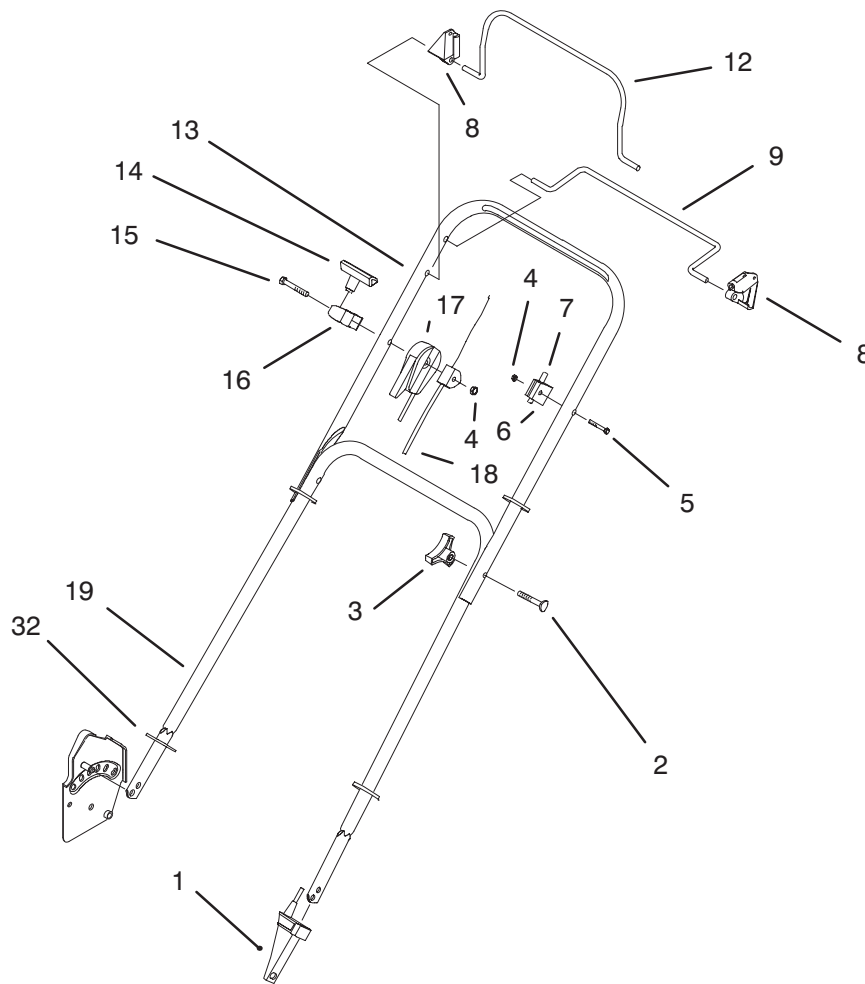

C-2240

HANDLE ASSEMBLY

Ref. No.	Part No.	Description	No. Used	Ref. No.	Part No.	Description	No. Used
1	614693	Anchor – Cable SP Lower	1	13	92-7737	Handle – Upper	1
2	614697	Screw – Handle	2	14	92-4853	Handle – Starter	1
3	614243	Knob	2	15	321-49	Screw – Hex Hd. Cap	1
4	3296-73	Nut – Lock	2	16	92-7720	Guide – Rope	1
5	92-2266	Screw – Handle	1	17	92-1045	Cable – Throttle	1
6	92-7729	Anchor – Cable SP Upper	1	18	92-9589	Cable – Brake Assembly	1
7	92-7726	Cable – Traction	1	19	614643	Handle – Lower	1
8	92-5412	Stop – Pivot	2	32	93-3653	Guard – Handle	1
9	92-1001	Bail – SP Control	1	*	92-5424	Staple	1
12	92-1002	Bail – Flywheel Brake	1				

*Not Illustrated