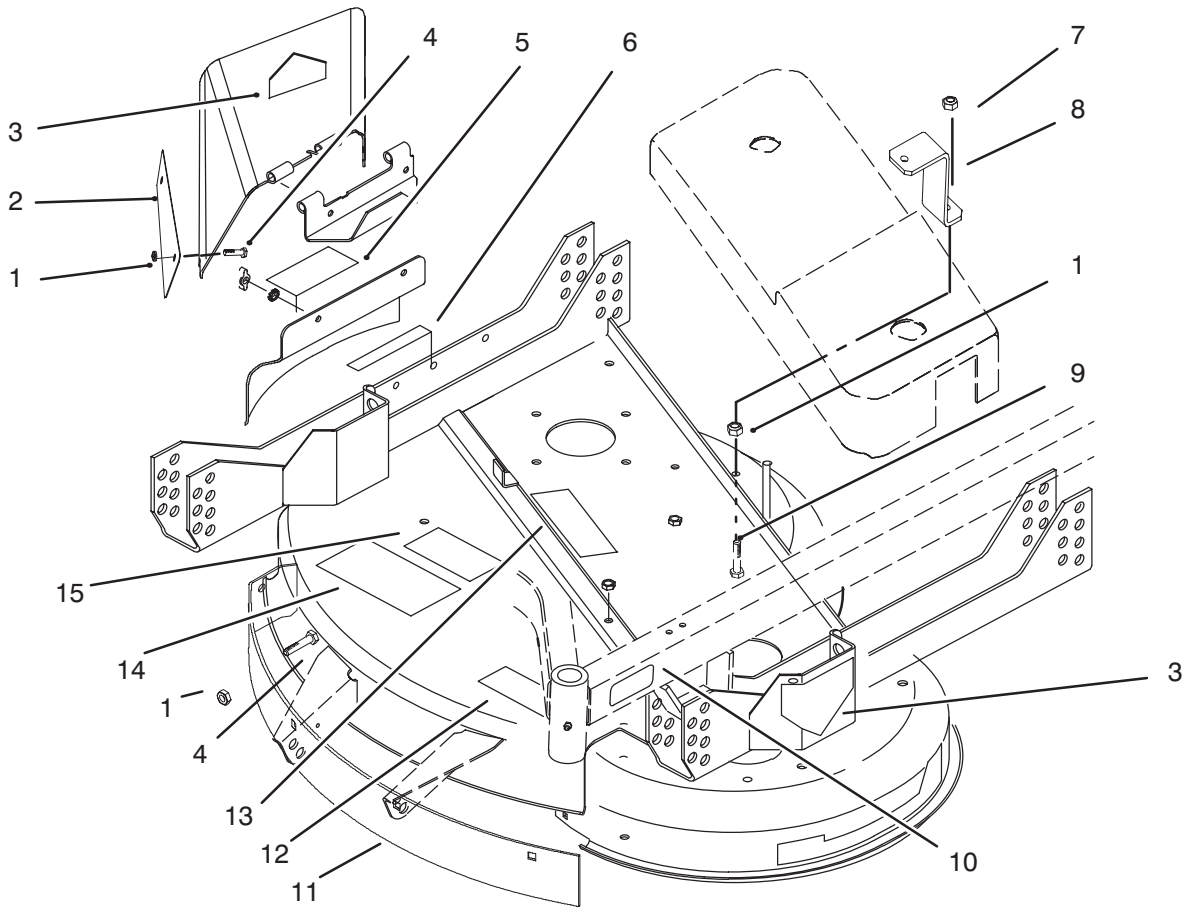

PART NO. 93-9460

PARTS  
CATALOG
**CE UPDATE KIT**  
**37" Cutting Unit Model No. 30137**
**INTERNATIONAL PARTS REFERENCE**  
**EUROPEAN PARTS KIT NO. 93-9460**

DESCRIPTION	LOCATION	ENGLISH PART NO.	EUROPEAN PART NO.	QTY.
Decal Danger	Page 2 Item 6	66-7360	93-6667	1
Decal Danger	Page 2 Item 13	67-5360	93-7273	1
Decal Discharge Door	Page 2 Item 12	85-7080	93-7274	1
Decal Danger	Page 2 Item 3	54-9220	93-7316	2
Decal Warning	Page 2 Item 5	82-7490	93-7302	1
Decal Blade Bolt Torque	Page 2 Item 15	68-8340	93-7818	1
Decal Hieght of Cut	Page 2 Item 10	74-0940	93-7819	2
Decal Danger	Page 2 Item 14	66-1340	93-7825	1
Baffle Deflector	Page 2 Item 2		93-9481	1
Bracket Guard, Belt Deck	Page 2 Item 7		93-9482	1
Baffle Front	Page 2 Item 11		93-9483	1
Screw Hex. Hd.	Page 2 Item 4		322-3	7
Nut Lock	Page 2 Item 1		3296-47	8
Screw Hex. Hd.	Page 2 Item 9		322-6	1
Nut Hex.	Page 2 Item 8		3217-6	1

## Decals, Baffles And Attaching Parts

Ref. No.	Part No.	Description	No. Used
1	3296-47	Nut - Lock	8
2	93-9481	Baffle - Deflector	1
3	93-7316	Decal - Danger	2
4	322-3	Screw - Hex. Hd.	7
6	93-6667	Decal - Danger	1
5	93-7302	Decal - Warning	1
7	3217-6	Nut - Hex. Hd.	1
8	93-9482	Bracket - Guard Belt	1

Ref. No.	Part No.	Description	No. Used
9	322-6	Screw - Hex.Hd.	1
10	93-7819	Decal - Hieght of Cut	2
11	93-9483	Baffle - Front	1
12	93-7274	Decal - Discharge Door	1
13	93-7273	Decal - Danger	1
14	93-7825	Decal - Danger	1
15	93-7818	Decal - Blade Bolt Torque	1