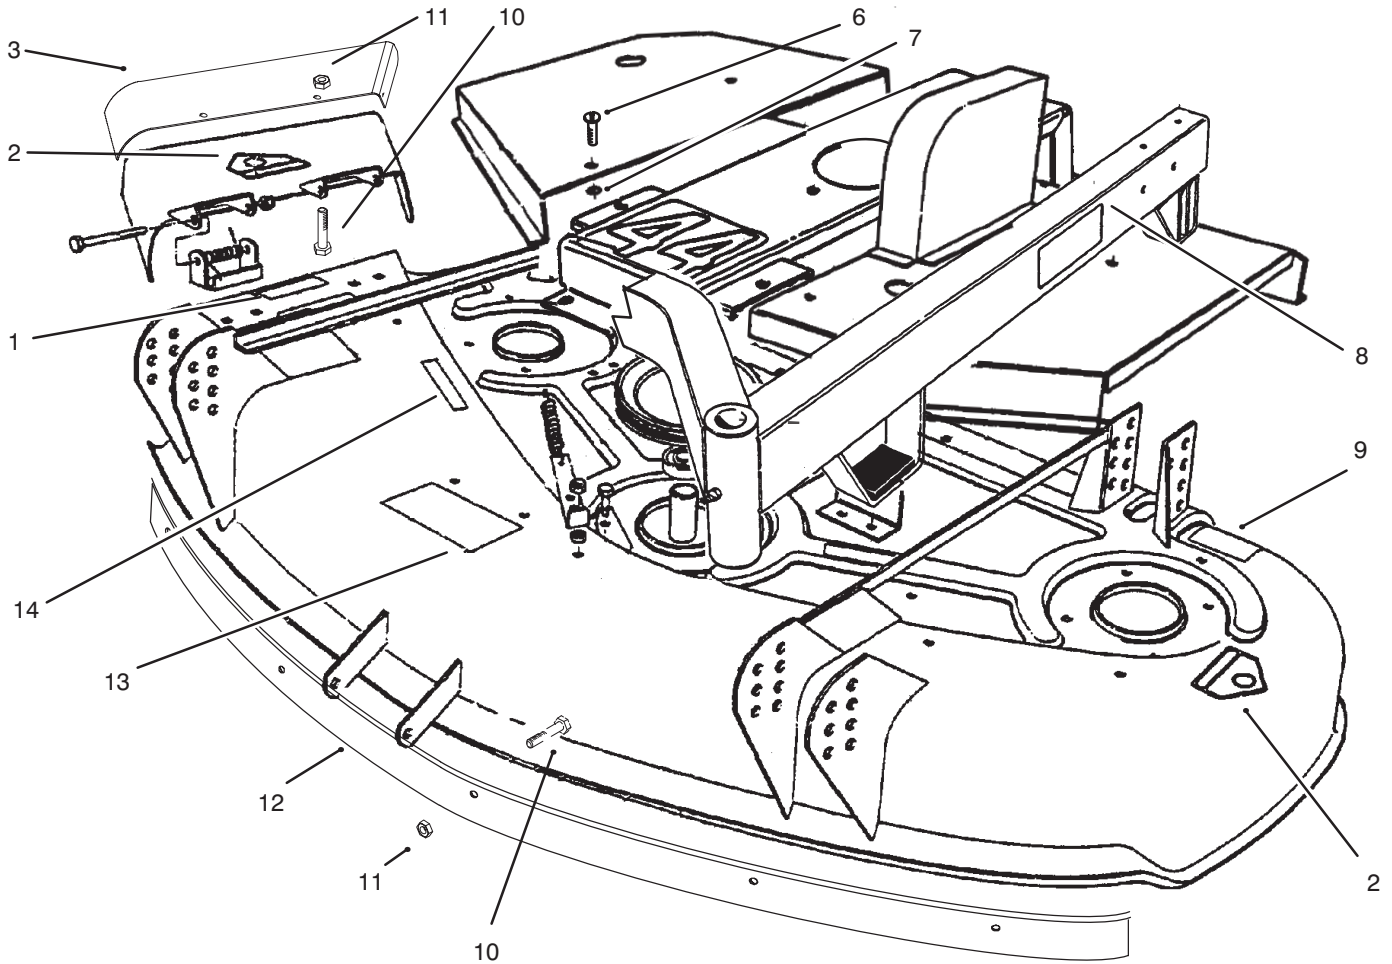

PART NO. 93-9465

PARTS
CATALOG

CE UPDATE KIT
44" Proline SD Cutting Unit Model No. 30544 & 30144

INTERNATIONAL PARTS REFERENCE
EUROPEAN PARTS KIT NO. 93-9465

| DESCRIPTION | LOCATION | ENGLISH PART NO. | EUROPEAN PART NO. | QTY. |
|----------------------------|----------------------------------|---------------------|----------------------|------|
| Decal Danger | Page 2 item 15 | 67-5360 | 93-7273 | 1 |
| Decal Danger | Page 2 item 2 Page 3 item 5 | 54-9220 43-8480 | 93-7316 | 2 |
| Decal Warning | Page 2 item 13 Page 3 item 13 | 66-1340 | 93-7824 | 1 |
| Decal Blade Bolt Torque | Page 2 item 9 Page 3 item 9 | 68-8340 | 93-7818 | 1 |
| Decal Height of Cut | Page 2 item 8 Page 3 item 6 | 68-8360 | 93-7819 | 2 |
| Decal Danger | Page 2 item 14 Page 3 item 14 | 67-5360 | 93-7824 | 1 |
| Guard Deflector 44" | Page 2 item 3 Page 3 item 3 | | 93-9484 | 1 |
| Baffle Front 44" | Page 2 item 12 Page 3 item 10 | | 93-9485 | 1 |
| Screw Hex. Hd. | Page 2 item 10 Page 3 item 11 | | 322-3 | 9 |
| Nut Lock | Page 2 item 11 Page 3 item 12 | | 3296-47 | 9 |
| Screw Hex. Hd. | Page 2 item 5 Page 3 item 2 | | 323-4 | 2 |
| Washer Flat | Page 3 item 4 | | 3256-24 | 2 |
| Fastener 1/4 Turn | Page 2 item 6 | | 94-1293 | 4 |
| Grommet | Page 2 item 7 | | 249-35 | 4 |
| | | | | |

Decals, Baffle And Attaching Parts (Model No. 30544)

| Ref. No. | Part No. | Description | No. Used |
|----------|----------|-----------------------|----------|
| 1 | 93-7273 | Decal - Danger | 1 |
| 2 | 93-7316 | Decal - Danger | 2 |
| 3 | 93-9484 | Guard - Deflector | 1 |
| 6 | 94-1293 | Fastener - 1/4 Turn | 4 |
| 7 | 249-35 | Grommet | 4 |
| 8 | 93-7819 | Decal - Height of Cut | 2 |