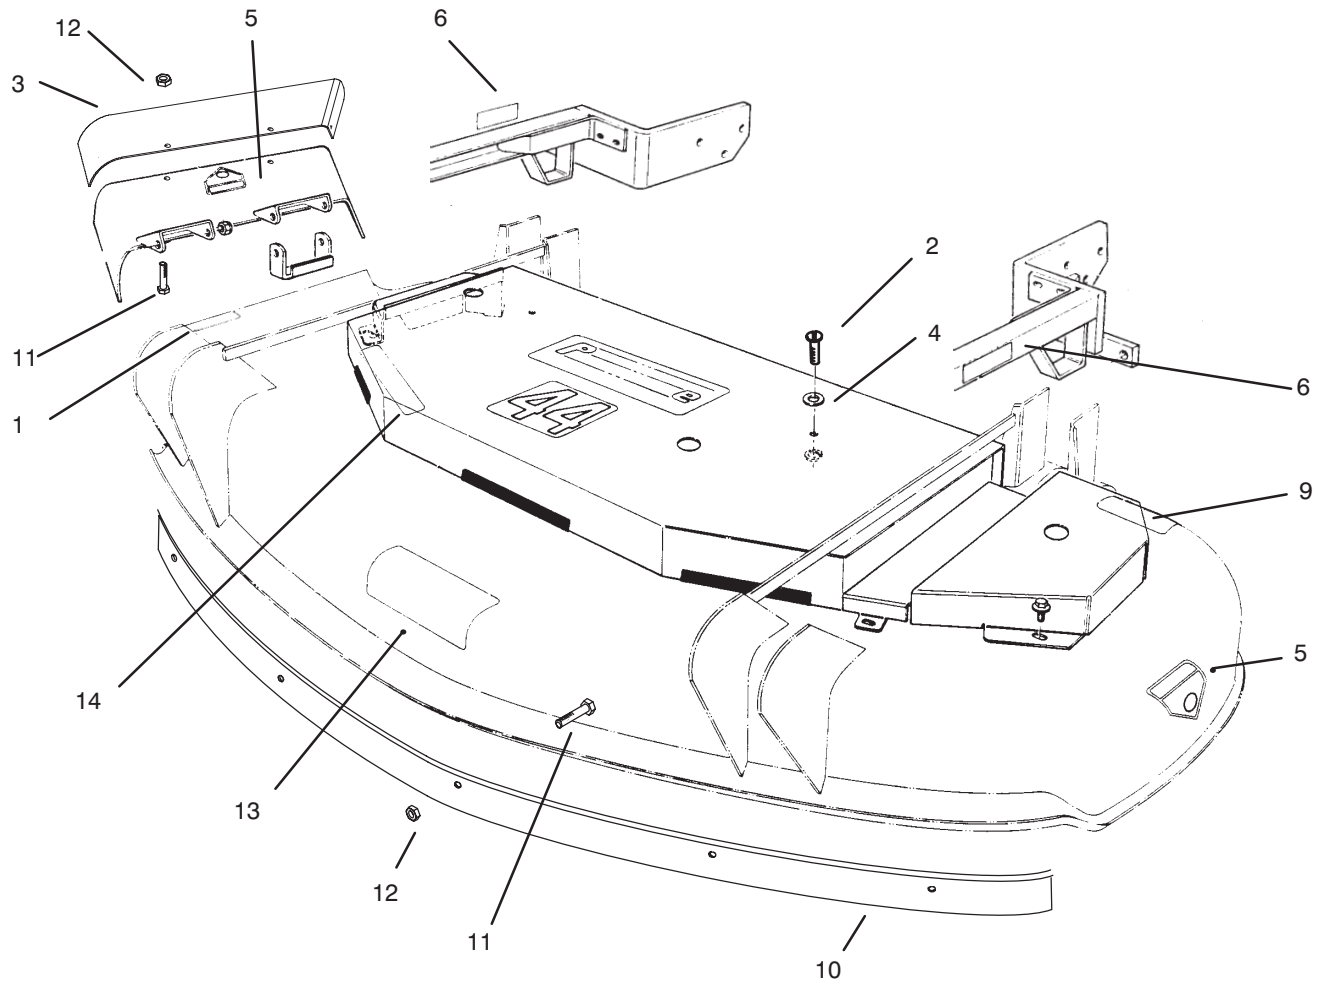

Decals, Baffle And Attaching Parts (Model No. 30144)

Ref. No.	Part No.	Description	No. Used
1	93-7273	Decal - Danger	1
2	323-4	Screw - Hex. Hd.	2
3	93-9484	Guard - Deflector	1
4	3256-24	Washer - Flat	2
5	93-7316	Decal - Danger	2
6	93-7819	Decal - Height of Cut	2
9	93-7818	Decal - Blade Bolt Torque	1

Ref. No.	Part No.	Description	No. Used
10	93-9485	Baffle - Front	1
11	322-3	Screw - Hex. Hd.	9
12	3296-47	Nut - Lock	9
13	93-7812	Decal - Warning	1
14	93-7824	Decal - Danger	1
	93-7273	Decal - Danger	1