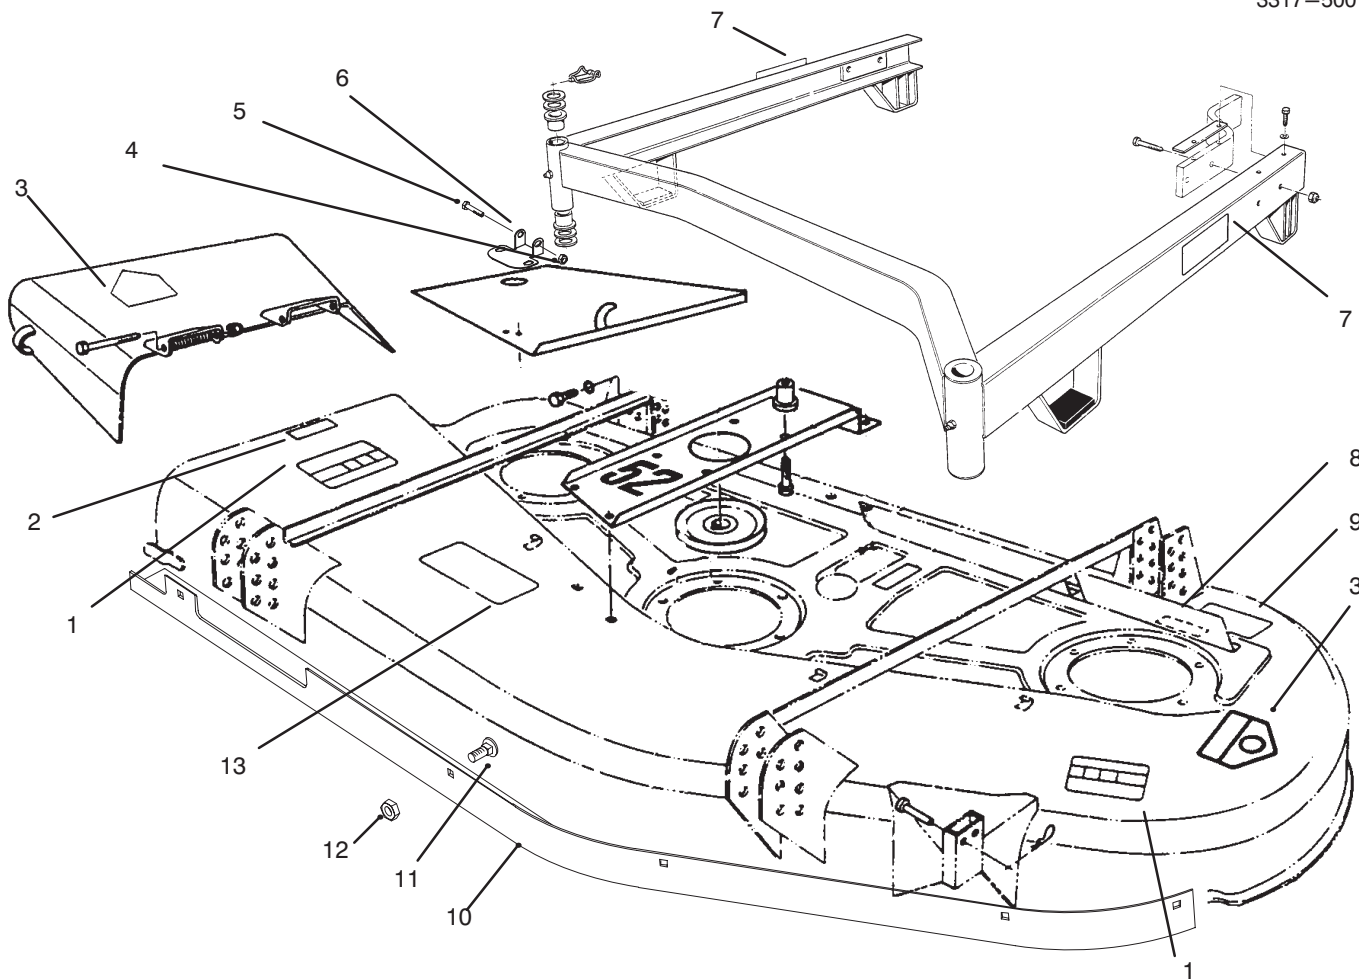

PART NO. 93-9470

PARTS
CATALOG

CE UPDATE KIT
52" ProLine Cutting Units Model No. 30753 & 30152

INTERNATIONAL PARTS REFERENCE
EUROPEAN PARTS KIT NO. 93-9470

DESCRIPTION	LOCATION	ENGLISH PART NO.	EUROPEAN PART NO.	QTY.
Decal Danger	Deck, Right Hand Side Page 3 item 1	63-1340	93-7824	1
Decal Danger	Deck, Right Hand Side Page 3 Item 2, Page 4 item 1	66-6380	93-6667	1
Decal Danger	Deflector And Deck Left Hand Side Page 3 Item 3, Page 4 Item 2	54-9220	93-7316	2
Decal Hiegh of Cut	Suspension Assembly Page 3 Item 7, Page 4 Item 5	74-0940 68-8360	93-7819 93-7819	1 1
Decal Danger	Page 3 Item 8	67-5360	93-7273	1
Decal Blade Bolt Torque	Deck, Rear Left Hand Side, Page 3 Item 9, Page 4 Item 6	68-8340	93-7818	1
Decal Warning	Deck, Center Left Hand Side Page 3 Item 13	68-7260	93-7812	1
Retainer	Covers, for Latches PL 120 Belt Cover Page 3 Item 6		93-7043	3
Screw Hex. Hd.	For Retainers PL 120 Belt Cover Page 3 Item 5		321-4	3
Nut Lock	For Retainers PL 120 Belt Cover Page 3 Item 4		3296-56	3
Baffle	Deck, Front Lower Page 3 Item 10		67-2150	1
Bolt Carriage	Baffle Mounting Page 3 Item 11		3230-20	5

INTERNATIONAL PARTS REFERENCE EUROPEAN PARTS KIT NO. 93-9470

Nut Lock	Baffle Mounting Page 3 Item 12	3296-47	5
Screw Hex. Hd.	Cover Mounting Mid Size Belt Cover Page 4 Item 4	323-4	2
Washer Flar	Cover Mounting Mid Size Belt Cover Page 4 Item 3	3256-24	2

Decals, Baffle, Latch Retainer Model No. 30753

Ref. No.	Part No.	Description	No. Used
1	93-7824	Decal - Danger	1
2	93-6667	Decal - Danger	1
3	93-7316	Decal - Danger	2
4	3296-56	Nut - Lock	3
5	321-8	Screw - HH	3
6	93-7043	Retainer	3
7	93-7819	Decal - Hieght of Cut	2

Ref. No.	Part No.	Description	No. Used
8	93-7273	Decal - Danger	1
9	93-7818	Decal - Blade Bolt Torque	1
10	67-2150	Baffle	1
11	3230-20	Bolt - Carr	5
12	3296-47	Nut - Lock	5
13	93-7812	Decal - Warning	1