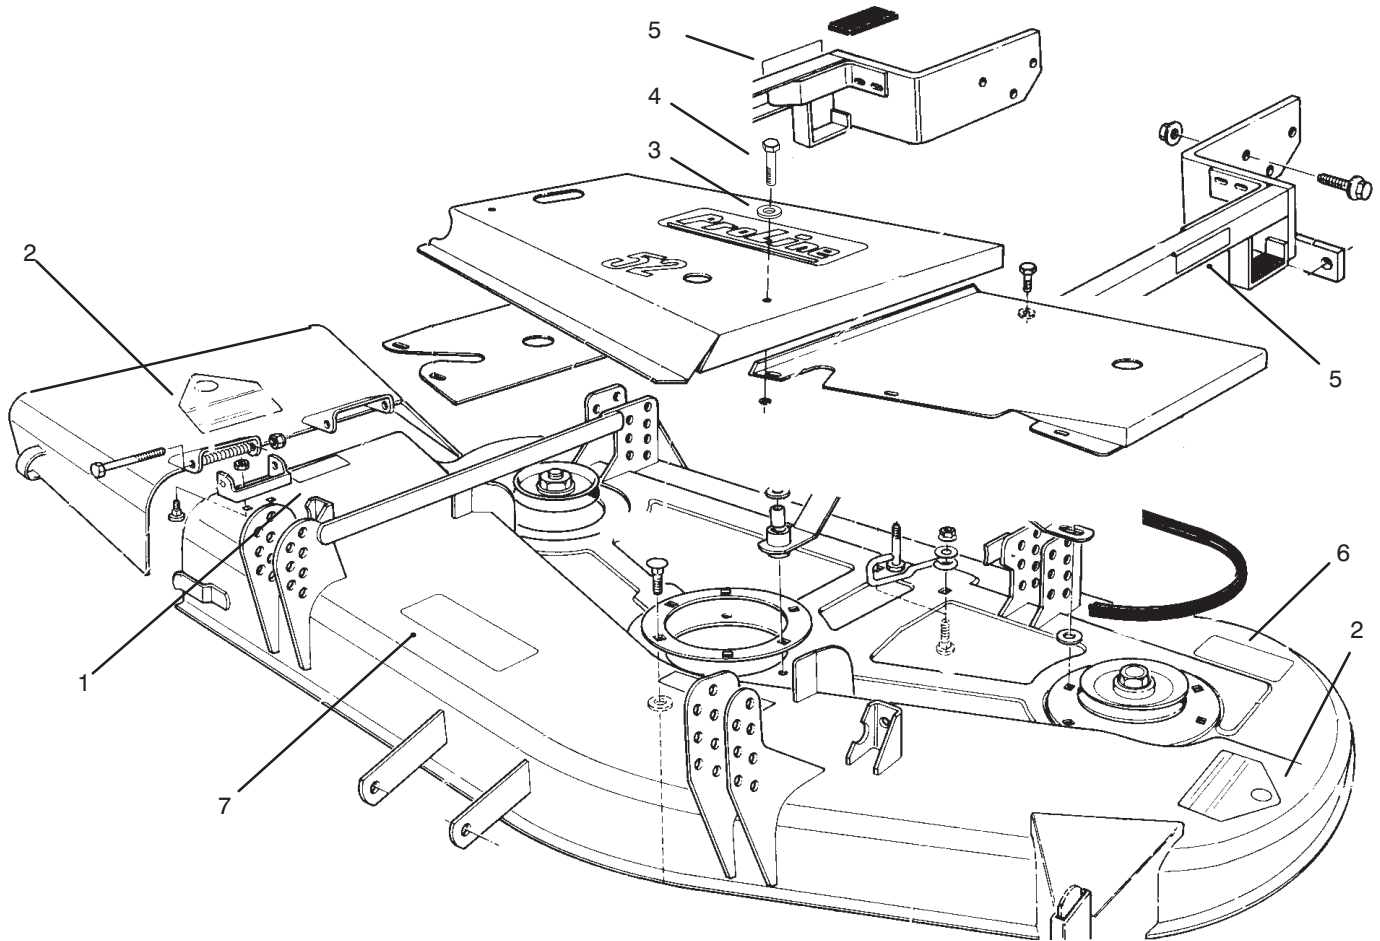

Decals & Attaching Parts Model No. 30152

Ref. No.	Part No.	Description	No. Used
1	93-6667	Decal - Danger	1
2	93-7316	Decal - Danger	2
3	3256-24	Washer - Flat	2
4	323-4	Screw - HH	2

Ref. No.	Part No.	Description	No. Used
5	93-7819	Decal - Hieigth of Cut	2
6	93-7818	Decal - Blade Bolt Torque	1
7	93-7824	Decal - Danger	1

* Not Illustrated