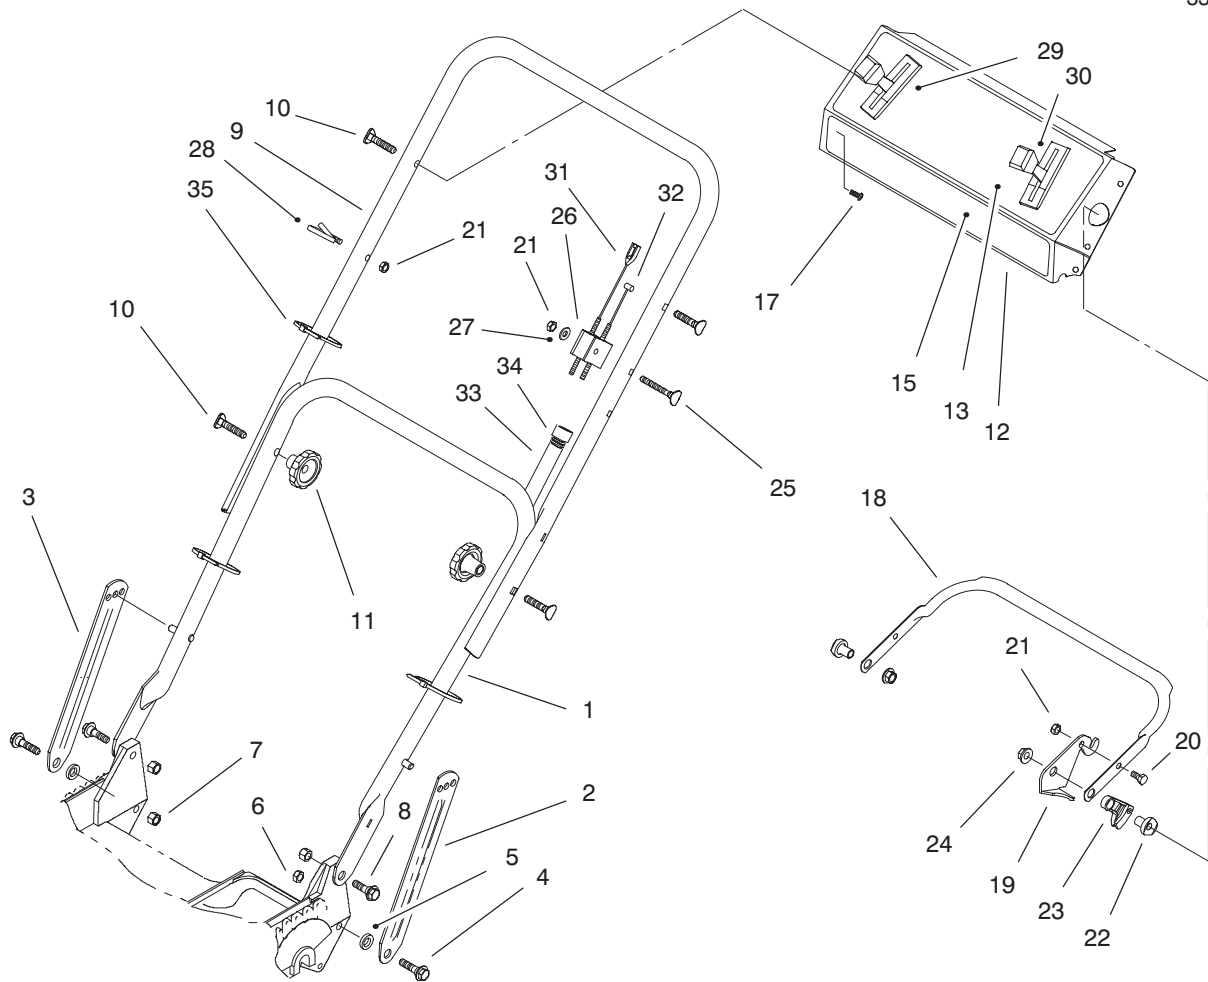

C-2262

HANDLE ASSEMBLY (Model No. 20462 Only)

Ref. No.	Part No.	Description	No. Used	Ref. No.	Part No.	Description	No. Used
1	82-5531	Handle - Lower	1	19	66-5351	Lever - Control	1
2	84-8361	Latch - Handle LH	1	20	321-39	Screw - Hex Hd. Cap	1
3	84-8401	Latch - Handle RH	1	21	3296-73	Nut - Lock	3
4	27-7210	Screw - Shoulder	2	22	49-1630	Spacer - Support	2
5	3-3287	Spacer	2	23	46-5520	Lever - Traction	1
6	3296-47	Nut - Lock	1	24	3296-74	Nut - Flange	2
7	3296-72	Nut - Lock	3	25	92-2269	Screw - Handle	1
8	27-7211	Screw - Shoulder	2	26	46-6980	Support - Cable	1
9	92-2278	Handle - Upper	1	27	3256-1	Washer - Flat	1
10	92-2260	Screw - Handle	4	28	86-9671	Guide - Rope	1
11	19-4050	Knob	2	29	76-2712	Control - Speed Ground	1
12	16-9499	Panel - Control (Incl. Ref. #13)	1	30	93-4186	Cable - Throttle	1
13	93-4191	Decal - Instruction	1	31	93-4187	Cable - Brake	1
15	93-3697	Decal - Panel Front	1	32	46-5481	Cable - Traction	1
17	92-9665	Screw - Phillips Hd.	5	33	46-6440	Cover - Cables Control	1
18	71-3080	Bar - Control	1	34	2412-50	Clip - Tubing Convolutd	4
				35	3290-378	Tie - Cable	3