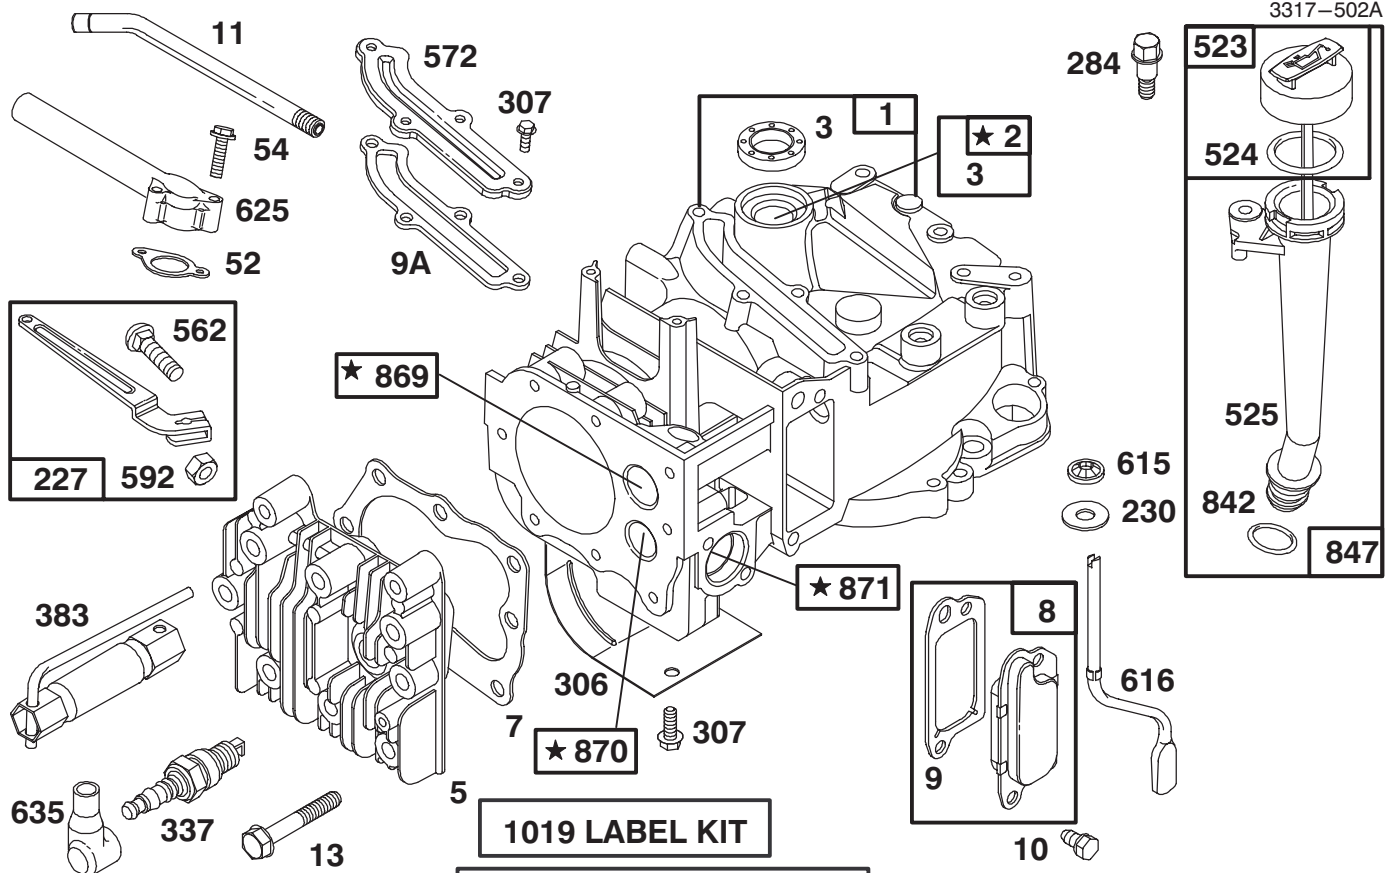

★ REQUIRES SPECIAL TOOLS TO INSTALL. SEE REPAIR INSTRUCTION MANUAL.

1019 LABEL KIT
1058 OWNER'S MANUAL

Assemblies include all parts shown in frames.

ENGINE BRIGGS & STRATTON MODEL 128802-0615-01

Ref. No.	Part No.	Description	No. Used
1	493260	Cylinder Assembly	1
2	293708	Bushing – Cylinder	1
★3	299819	Seal – Oil	1
5	214368	Head – Cylinder	1
★7	272916	Gasket – Cylinder Head	1
8	495786	Breather – Valve Chamber	1
★9	272481	Gasket – Valve Cover	1
★9A	272238	Gasket – Baffle Plate	1
10	94650	Screw – Breather Mtg.	1
11	231933	Tube – Breather	1
13	94547	Screw – Cylinder Head	1
★52	272199	Gasket – Intake Elbow Mounting	1
54	94526	Screw – Intake Elbow Mounting	1
227	492349	Lever Assembly – Gov.	1
230	67072	Washer – Gov. Crank	1
284	94511	Screw – Hex. Head	1
306	224324	Shield – Cylinder	1
307	94515	Screw – Hex. Head	1
337	802592	Plug – Spark	1
383	89838	Wrench – Spark Plug	1

Ref. No.	Part No.	Description	No. Used
523	495264	Cap With Dipstick – Oil Filler	1
★524	280393	Seal – Filler Tube	1
525	495265	Tube – Oil Filler	1
562	92613	Bolt – Governor Lever	1
572	224328	Baffle – Cylinder	1
592	231082	Nut – Hex.	1
615	94474	Fastener	1
616	262578	Crank – Governor	1
625	281085	Tube – Fuel Intake	1
635	66538	Elbow – Spark Plug	1
★842	280966	Seal – O-Ring	1
847	495263	Oil Fill Tube Assy.	1
869	213512	Seat – Intake Valve	1
870	213513	Seat – Exhaust Valve	1
871	262001	Guide – Exhaust Valve	1
		Note: 63709 Guide – Intake Valve	1
1019	494256	Label Kit	1
1058	272262	Owner's Manual	1

★ Included in Gasket Set—Part No. 496117.