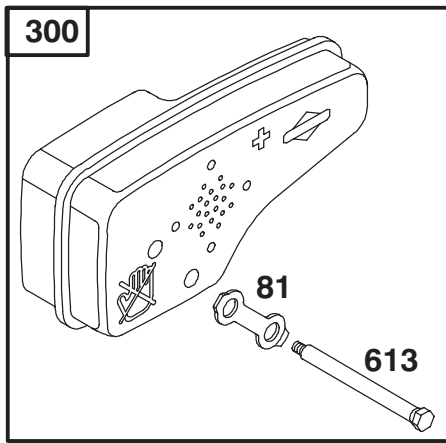

Assemblies include all parts shown in frames.

ENGINE BRIGGS & STRATTON MODEL 128802-0615-01

Ref. No.	Part No.	Description	No. Used
81	223664	Lock – Muffler Screw	1
187	492790	Hose – Fuel	1
188	398540	Screw – Tank Mounting	1
284	94511	Screw – Hex. Head	1
300	496106	Muffler – Exhaust	1
346	93705	Screw – Hex. Head	1
601	93807	Clamp – Hose	1

Ref. No.	Part No.	Description	No. Used
613	94231	Screw – Muffler Mtg.	1
670	280512	Spacer – Fuel Tank	1
676	493871	Deflector – Muffler	1
★883	272253	Gasket – Exhaust	1
957	397974	Cap Assy. – Fuel	1
972	495224	Tank Assembly – Fuel	1