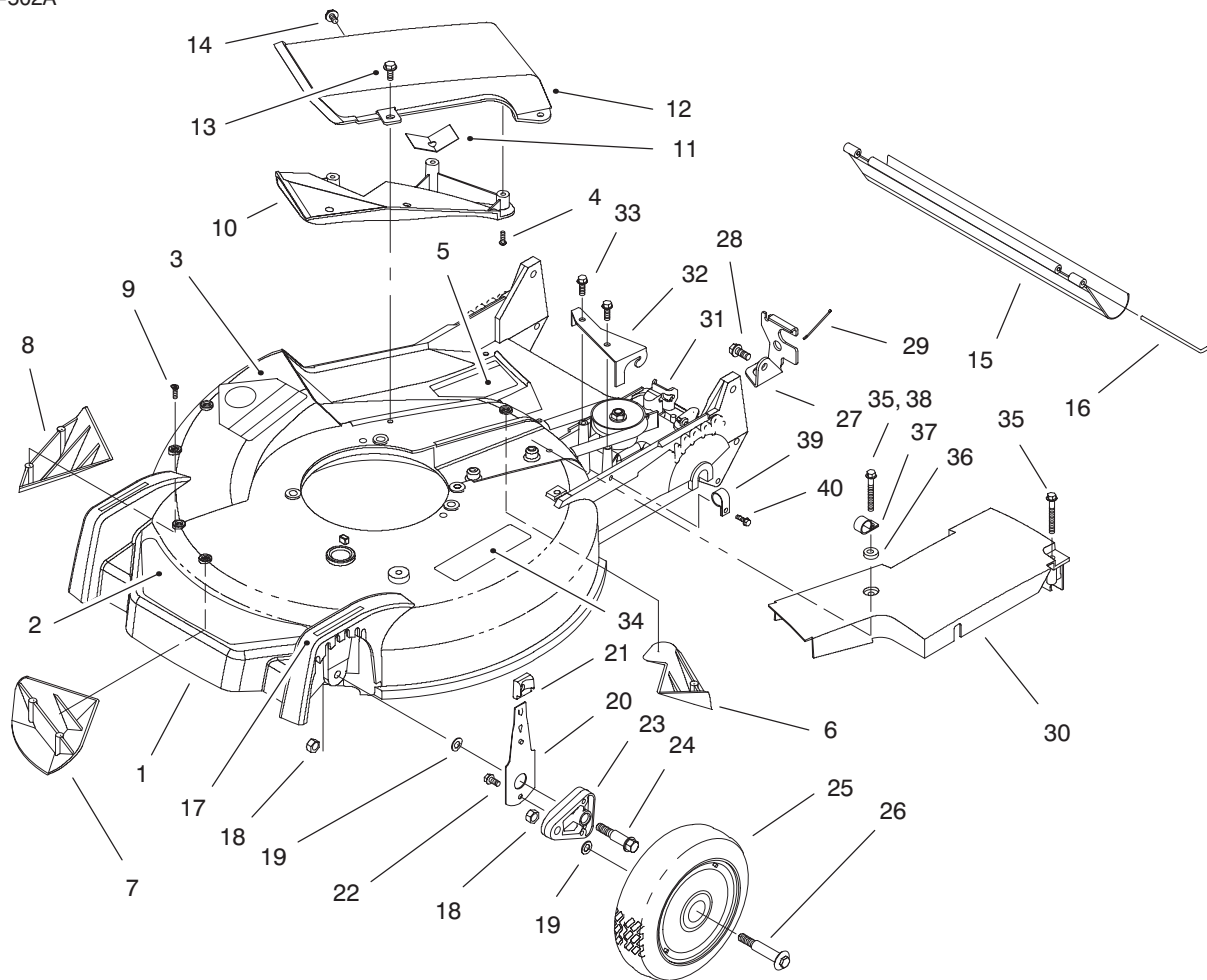

MODEL NO. 20462-590001-
6900001 & UP
MODEL NO. 20463-590001-
6900001 & UP

**PARTS
CATALOG**

**21" RECYCLER[®]
Mower**

C-2259

HOUSING ASSEMBLY

Ref. No.	Part No.	Description	No. Used
1	16-9489	Housing - 21" (Incl. Ref. #3, 5-9 pg. 1 & 34 pg. 2)	1
2	93-3696	Decal - Deck	1
3	39-5770	Decal - Danger	1
4		Screw - PPH	5
5	82-8450	Decal - Danger Deck	1
6	92-1750	Plate - Kicker Rear	1
7	92-1720	Kicker - RH Front	1
8	92-1730	Kicker - LH Front	1
9	32144-111	Screw - PPH	6
10		Deflector - Recycler	1
11		Guard - Cover	1
12	14-4069	Cover - Recycler (Incl. Ref. #4, 10, & 11)	1
13	46-6811	Screw - Hex Washer Hd.	3
14	46-6810	Screw - Hex Washer Hd.	1

Ref. No.	Part No.	Description	No. Used
15	44-0580	Shield - Trailing	1
16	33-3208	Rod - Shield	1
17	92-2279	Decal - HOC	4
18	3296-6	Nut - Lock	6
19	40-1940	Washer	4
20	66-0541	Spring Arm Ass'y - Front	2
21	25-7740	Knob - Arm	4
22	32144-85	Screw - Hex Hd.	4
23	66-0580	Arm - Pivot	2
24	66-0560	Screw - Shoulder	2
25	14-9989	Wheel & Tire Assembly	2
26	27-6232	Bolt - Wheel	4
27	82-5680	Bracket - Adjustment Trac.	1
28	32144-70	Screw - Tapping	4
29	46-7030	Retainer - Cable	1
30	93-4188	Cover - Belt	1
31	62-6673	Gear Case Assembly	1

C-2259

HOUSING ASSEMBLY (Continued)

Ref. No.	Part No.	Description	No. Used
32	62-4320	Bracket - Guide Belt	1
33	49-2040	Screw - Hex Hd.	2
34	93-0248	Decal - Warning	1
35	37-7260	Screw - Tapping (Model No. 20462 Only)	2
35	37-7260	Screw - Tapping (Model No. 20463 Only)	1
36	3-5792	Washer (Model No. 20463 Only)	1

C-2260

ENGINE ASSEMBLY

Ref. No.	Part No.	Description	No. Used
1		Engine Assembly	1
2	93-0243	Shroud - QT Wedge	1
3	32144-121	Screw	2
4	92-2289	Plate - Logo Toro	1
5	93-3698	Decal - Engine	1
6	2210-316	Stop - Rope (P/W Eng.)	1
7	2210-249	Clamp - Casing (P/W Eng.)	1
8	93-8470	Screw - Clamp (P/W Eng.)	1
9	32144-102	Screw	3
10	66-0570	Guide - Belt	1