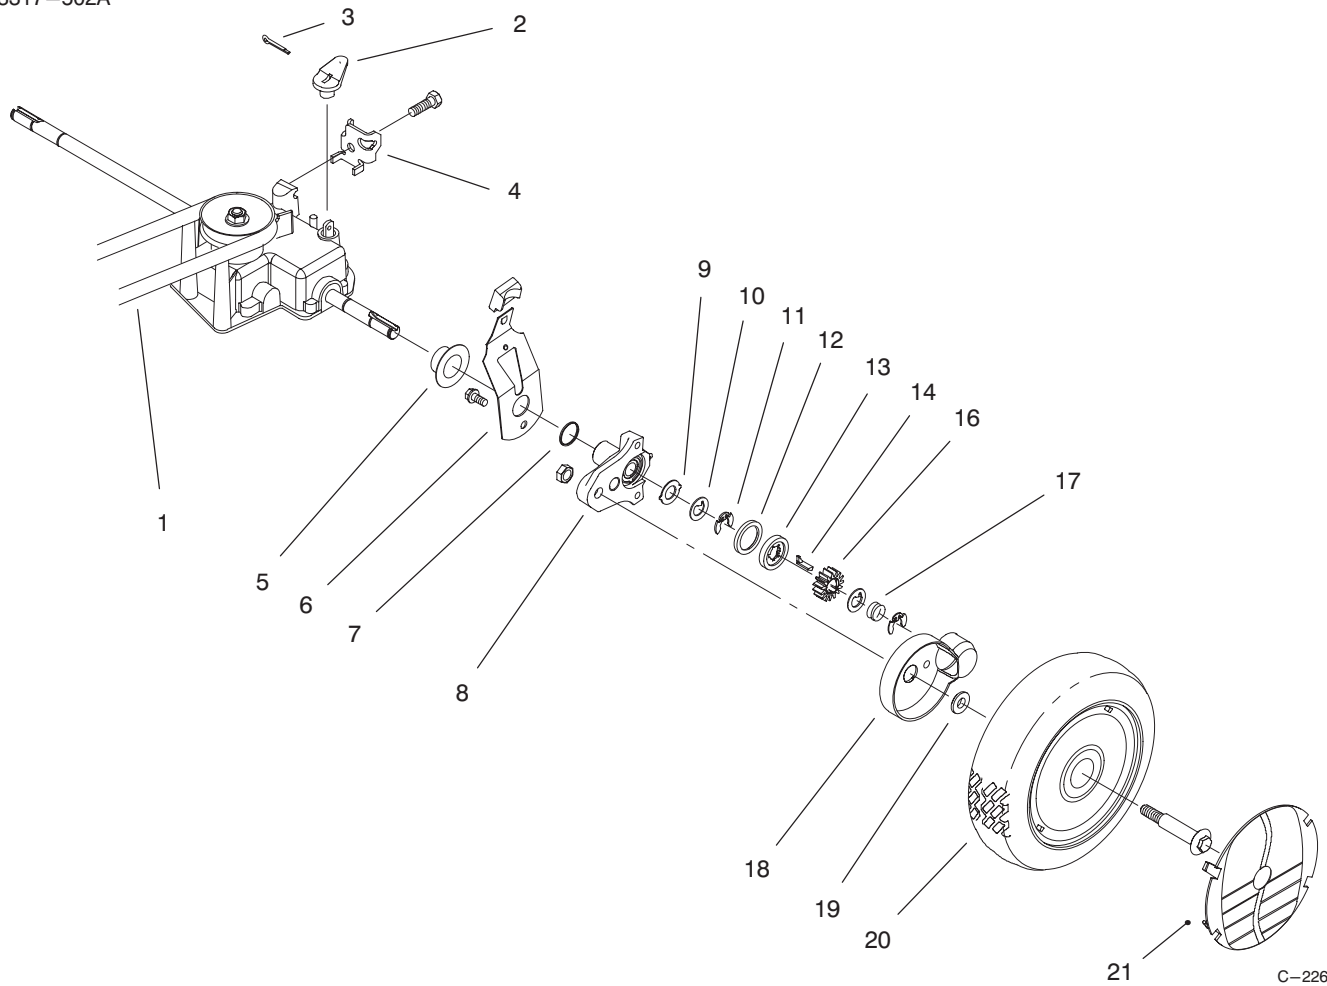

C-2261

REAR AXLE ASSEMBLY

Ref. No.	Part No.	Description	No. Used
1	62-3900	V-Belt	1
2	60-8821	Lever - Shift	1
3	3272-10	Pin - Cotter	1
4	82-8780	Retainer - Cable	1
5	42-3520	Cap - End	2
6	63-8721	Spring Arm Ass'y	2
7	237-153	O-Ring	2
8	63-8701	Pivot Arm Ass'y	2
9	65-4730	Washer - Thrust	2
10	65-4740	Washer - Thrust Keyed	4
11	65-2720	Ring - Retaining	4

Ref. No.	Part No.	Description	No. Used
12	65-4710	Ring - Friction	2
13	65-4760	Washer	2
14	66-6050	Key - Rocking LH	1
*	66-6040	Key - Rocking RH	1
16	65-4750	Gear - Pinion	2
17	65-4720	Spring - Compression	2
18	74-1660	Cover - Wheel	2
19	74-1671	Spacer - Cover Wheel	2
20	16-0029	Wheel & Tire Assembly	2
21	91-2253	Cover - Wheel	1

*Not Illustrated