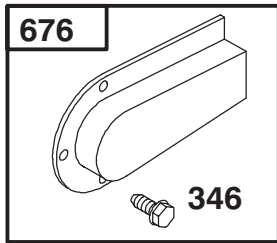

Assemblies include all parts shown in frames.

ENGINE BRIGGS & STRATTON MODEL 128802-0615-01

Ref. No.	Part No.	Description	No. Used
81	223664	Lock – Muffler Screw	1
187	492790	Hose – Fuel	1
188	398540	Screw – Tank Mounting	1
284	94511	Screw – Hex. Head	1
300	496106	Muffler – Exhaust	1
346	93705	Screw – Hex. Head	1
601	93807	Clamp – Hose	1

Ref. No.	Part No.	Description	No. Used
613	94231	Screw – Muffler Mtg.	1
670	280512	Spacer – Fuel Tank	1
676	493871	Deflector – Muffler	1
★883	272253	Gasket – Exhaust	1
957	397974	Cap Assy. – Fuel	1
972	495224	Tank Assembly – Fuel	1