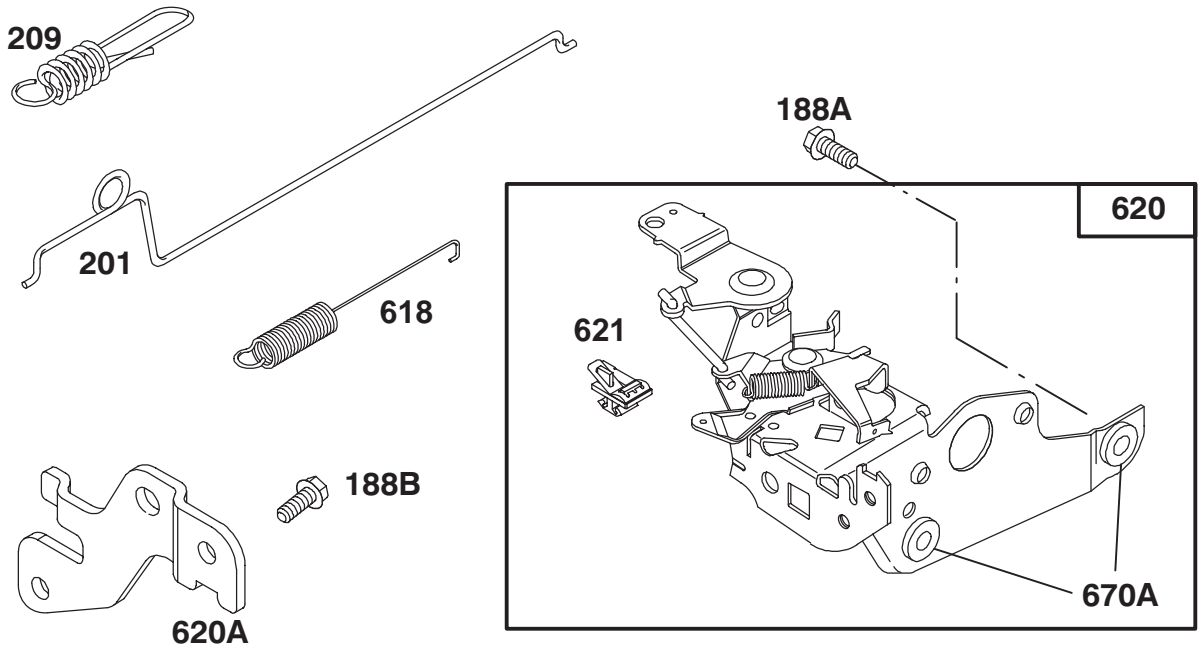

Assemblies include all parts shown in frames.

ENGINE BRIGGS & STRATTON MODEL 128802-0615-01

Ref. No.	Part No.	Description	No. Used
188A	94644	Screw - Hex. Head	1
188B	94602	Screw - Hex. Head	1
201	262579	Link - Governor	1
209	262661	Spring - Governor	1
618	262749	Spring - Return	1

Ref. No.	Part No.	Description	No. Used
620	497203	Bracket - Carburetor	1
620A	225152	Bracket - Control	1
621	396847	Switch - Stop	1
670A	493823	Spacer - Bracket	1