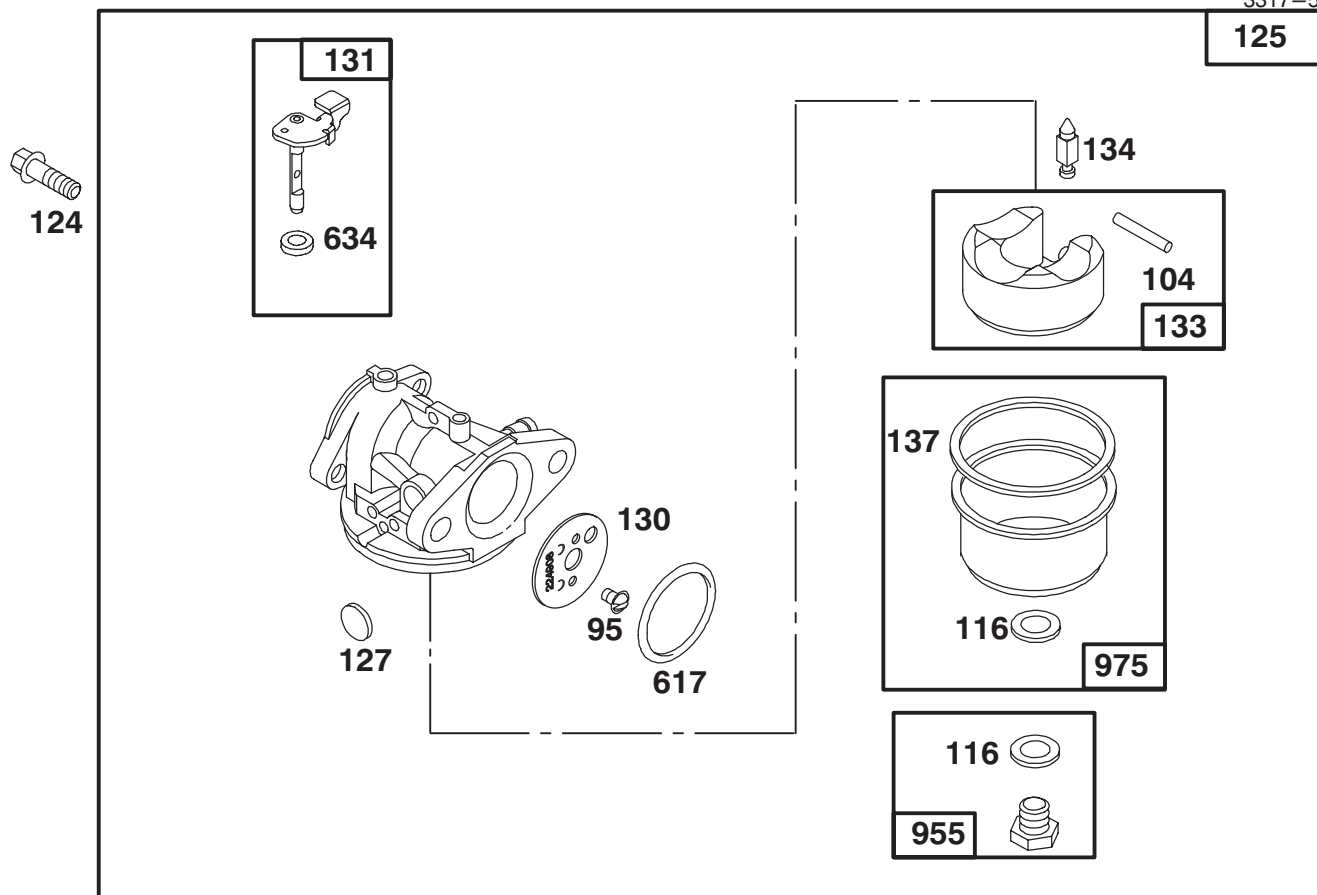

★ Included in Gasket Set—Part No. 496117.

Assemblies include all parts shown in frames.

ENGINE BRIGGS & STRATTON MODEL 128802-0615-01

Ref. No.	Part No.	Description	No. Used
★12	272198	Gasket – Crankcase	1
15	94720	Plug – Oil Drain	1
16	494546	Crankshaft	
		Note: Order 94388 For Timing Gear Key.	
18	493279	Sump – Engine	1
★20	399781	Seal – Oil	1
22	94220	Screw – Hex. Head	1
		Note: 94612 Screw – Hex. Head (One (1) Used in Hole Nearest Breather.)	
24	222698	Key – Flywheel	1
25	493262	Piston Assy. (Standard)	1
	493385	Piston Assy. (.010" O.S.)	1
	493386	Piston Assy. (.020" O.S.)	1
	493387	Piston Assy. (.030" O.S.)	1
26	493261	Ring Set (Standard)	1
	493388	Ring Set (.010" O.S.)	1
	493389	Ring Set (.020" O.S.)	1
	493390	Ring Set (.030" O.S.)	1

Ref. No.	Part No.	Description	No. Used
27	26026	Lock – Piston Pin	1
28	298909	Pin – Piston (Standard)	1
	298908	Pin – Piston (.005" O.S.)	1
29	490566	Rod Assembly – Conn.	1
		Note: For Conn. Rod With .020" Undersize Crankpin Bearing – Order No. 490743.	
32	94699	Screw – Conn. Rod	1
33	262651	Valve – Exhaust	1
34	262652	Valve – Intake	1
35	262224	Spring – Valve	1
40	93312	Retainer – Valve Spring	1
45	262204	Tappet – Valve	1
46	492828	Gear – Cam	1
47	493737	Slinger – Oil	1
741	262598	Gear – Timing	1

★ Included in Gasket Set—Part No. 496117.

Assemblies include all parts shown in frames.

ENGINE BRIGGS & STRATTON MODEL 128802-0615-01

Ref. No.	Part No.	Description	No. Used
95	94098	Screw – Throttle Valve Mounting	1
●104	231371	Pin – Float Hinge	1
●◆116		Gasket–Sealing (Sold in Kit Only).	1
124	94525	Screw – Carburetor Mtg.	1
125	497347	Carburetor	1
●127		Plug – Welch (Sold in Kit Only).	1
130	224908	Valve – Throttle	1
131	493267	Shaft – Throttle	1
133	398187	Float Assy. – Carburetor	1