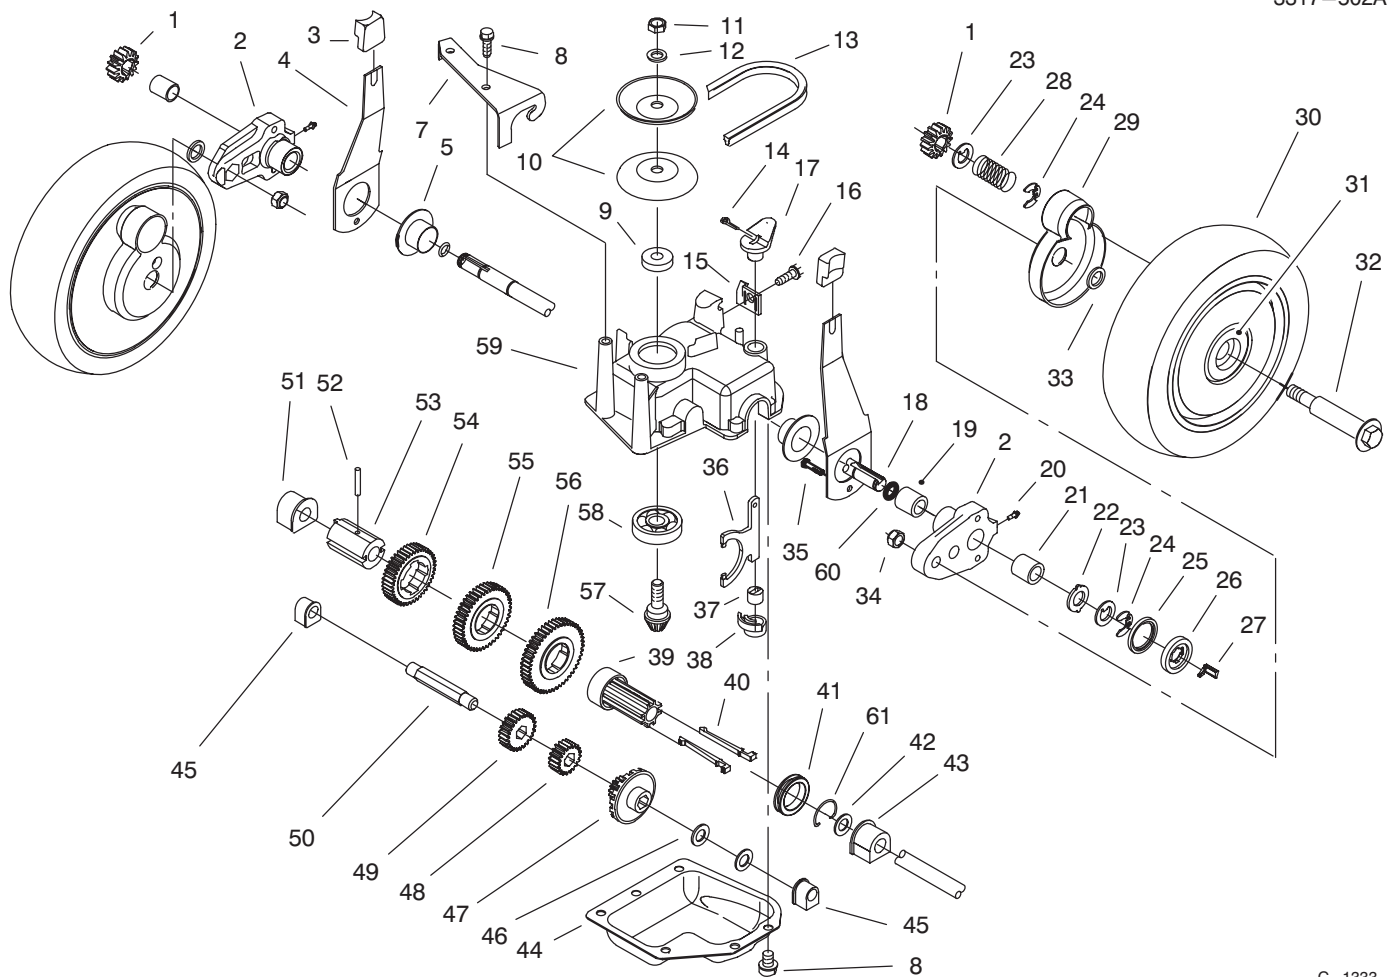

C-1333

GEAR CASE ASSEMBLY

Ref. No.	Part No.	Description	No. Used	Ref. No.	Part No.	Description	No. Used
1	65-4750	Pinion	2	26	65-4760	Washer - Clutch	2
2	63-8701-03	Pivot Arm Assembly (Incl. Ref # 19, 20, & 21)	2	27	66-6050	Key - Rocker L.H.	1
3	25-7740	Knob - Arm	2	*	66-6040	Key - Rocker R.H.	1
4	63-8721	Spring Arm Assembly	2	28	65-4720	Spring	2
5	42-3520	End Cap	2	29	74-1660	Cover - Wheel	2
7	62-4320	Bracket - Belt Guide	1	30	16-0029	Wheel - Tire & Gear Ass'y (Incl. Ref. # 31)	2
8	49-2040	Screw - Self Tapping	8	31	27-6250	Bushing - Wheel	4
9	62-6660	Spacer	1	32	27-6232	Wheel Bolt	2
10	60-8840	Pulley - Half	2	33	74-1670	Spacer - Wheel Cover	2
11	3296-5	Locknut	1	34	3296-6	Locknut	2
12	3256-24	Washer - Flat	1	35	32144-85	Screw	2
13	62-3900	V-Belt	1	36	60-8870	Yoke - Shift	1
14	3272-10	Pin - Cotter	1	37	29-9570	Bushing - Yoke	1
15	82-8780	Cable - Retainer	1	38	60-8810	Retainer - Shift Fork	1
16	32144-70	Screw - Thread Forming	1	39	76-0780	Sleeve - Shift Key	1
17	60-8821	Lever - Shift	1	40	76-0760	Key - Shift	2
18	65-4770	Shaft - Output	1	41	76-0770	Collar - Shift	1
19	70-9760	Bushing	2	42	36-4780	Washer - Thrust	1
20	302-56	Fitting - Grease	2	43	60-8770	Bushing - Output Shaft	1
21	48-2060	Needle Bearing	2	44	60-8730	Cover - Gear Case	1
22	65-4730	Thrust Washer	2	45	60-8750	Bushing - Int. Shaft	2
23	65-4740	Thrust Washer	4	46	36-4791	Washer - Thrust	2
24	65-2720	Ring - Retaining	4	47	55-3760	Gear - Pinion 15 Tooth	1
25	65-4710	Ring - Friction	2	48	55-3780	Gear - Pinion 20 Tooth	1

*Not Illustrated