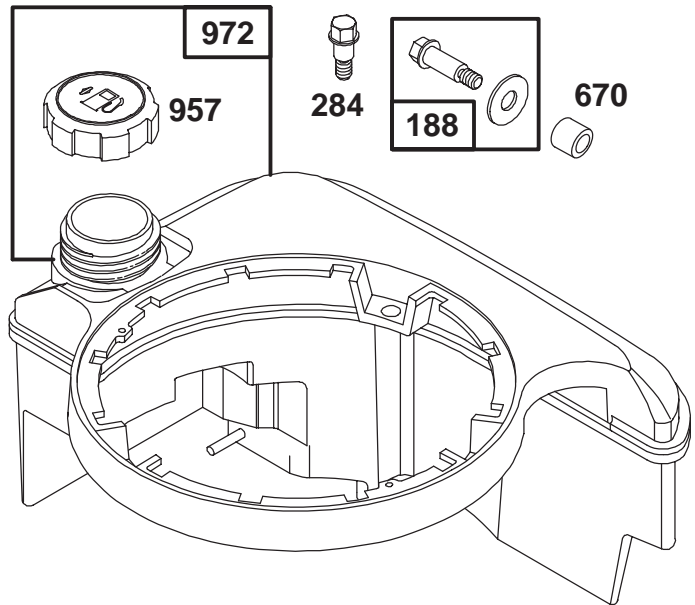

Assemblies include all parts shown in frames.

ENGINE BRIGGS & STRATTON MODEL 128802-0615-01

Ref. No.	Part No.	Description	No. Used
81	223664	Lock – Muffler Screw	1
187	492790	Hose – Fuel	1
188	398540	Screw – Tank Mounting	1
284	94511	Screw – Hex. Head	1
300	496106	Muffler – Exhaust	1
346	93705	Screw – Hex. Head	1
601	93807	Clamp – Hose	1

Ref. No.	Part No.	Description	No. Used
613	94231	Screw – Muffler Mtg.	1
670	280512	Spacer – Fuel Tank	1
676	493871	Deflector – Muffler	1
★883	272253	Gasket – Exhaust	1
957	397974	Cap Assy. – Fuel	1
972	495224	Tank Assembly – Fuel	1