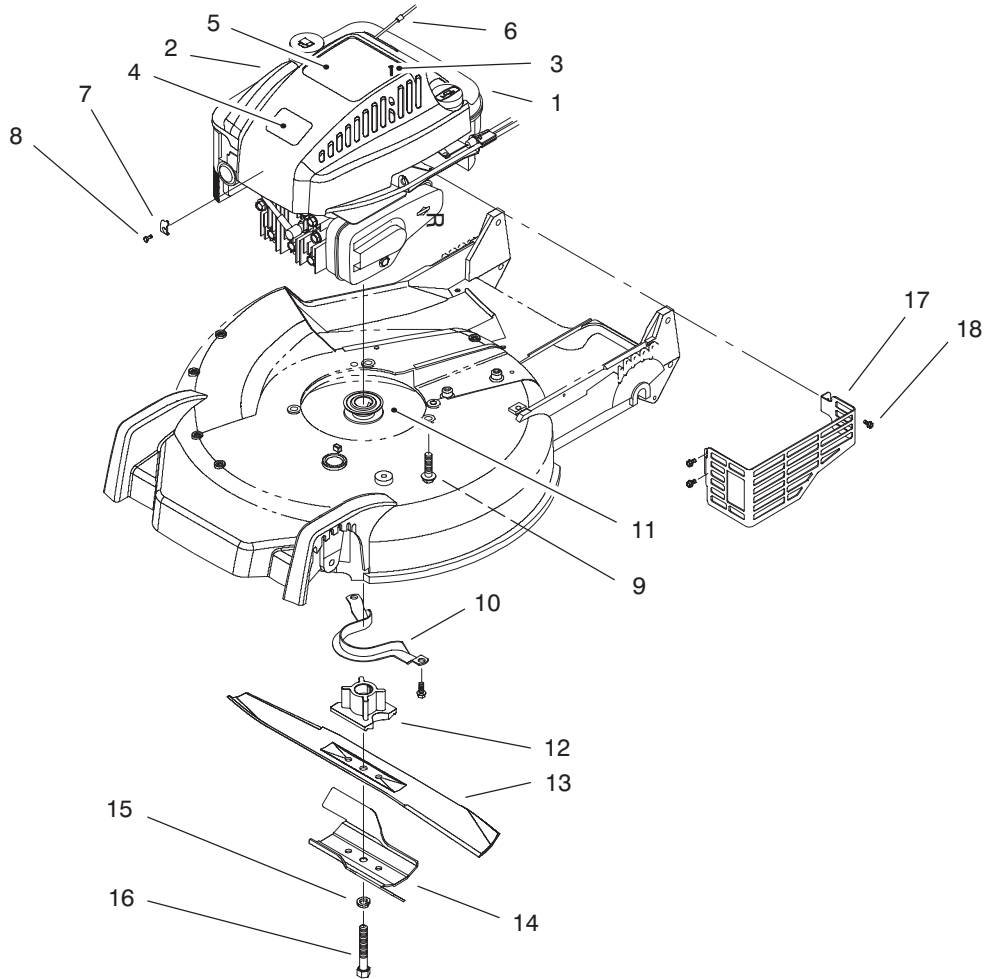

MODEL NO. 20462-590001-
6900001 & UP
MODEL NO. 20463-590001-
6900001 & UP

**PARTS
CATALOG**

**21" RECYCLER[®]
Mower**

C-2259

HOUSING ASSEMBLY

Ref. No.	Part No.	Description	No. Used
1	16-9489	Housing - 21" (Incl. Ref. #3, 5-9 pg. 1 & 34 pg. 2)	1
2	93-3696	Decal - Deck	1
3	39-5770	Decal - Danger	1
4		Screw - PPH	5
5	82-8450	Decal - Danger Deck	1
6	92-1750	Plate - Kicker Rear	1
7	92-1720	Kicker - RH Front	1
8	92-1730	Kicker - LH Front	1
9	32144-111	Screw - PPH	6
10		Deflector - Recycler	1
11		Guard - Cover	1
12	14-4069	Cover - Recycler (Incl. Ref. #4, 10, & 11)	1
13	46-6811	Screw - Hex Washer Hd.	3
14	46-6810	Screw - Hex Washer Hd.	1

Ref. No.	Part No.	Description	No. Used
15	44-0580	Shield - Trailing	1
16	33-3208	Rod - Shield	1
17	92-2279	Decal - HOC	4
18	3296-6	Nut - Lock	6
19	40-1940	Washer	4
20	66-0541	Spring Arm Ass'y - Front	2
21	25-7740	Knob - Arm	4
22	32144-85	Screw - Hex Hd.	4
23	66-0580	Arm - Pivot	2
24	66-0560	Screw - Shoulder	2
25	14-9989	Wheel & Tire Assembly	2
26	27-6232	Bolt - Wheel	4
27	82-5680	Bracket - Adjustment Trac.	1
28	32144-70	Screw - Tapping	4
29	46-7030	Retainer - Cable	1
30	93-4188	Cover - Belt	1
31	62-6673	Gear Case Assembly	1

C-2259

HOUSING ASSEMBLY (Continued)

Ref. No.	Part No.	Description	No. Used
32	62-4320	Bracket - Guide Belt	1
33	49-2040	Screw - Hex Hd.	2
34	93-0248	Decal - Warning	1
35	37-7260	Screw - Tapping (Model No. 20462 Only)	2
35	37-7260	Screw - Tapping (Model No. 20463 Only)	1
36	3-5792	Washer (Model No. 20463 Only)	1

C-2260

ENGINE ASSEMBLY

Ref. No.	Part No.	Description	No. Used
1		Engine Assembly	1
2	93-0243	Shroud - QT Wedge	1
3	32144-121	Screw	2
4	92-2289	Plate - Logo Toro	1
5	93-3698	Decal - Engine	1
6	2210-316	Stop - Rope (P/W Eng.)	1
7	2210-249	Clamp - Casing (P/W Eng.)	1
8	93-8470	Screw - Clamp (P/W Eng.)	1
9	32144-102	Screw	3
10	66-0570	Guide - Belt	1