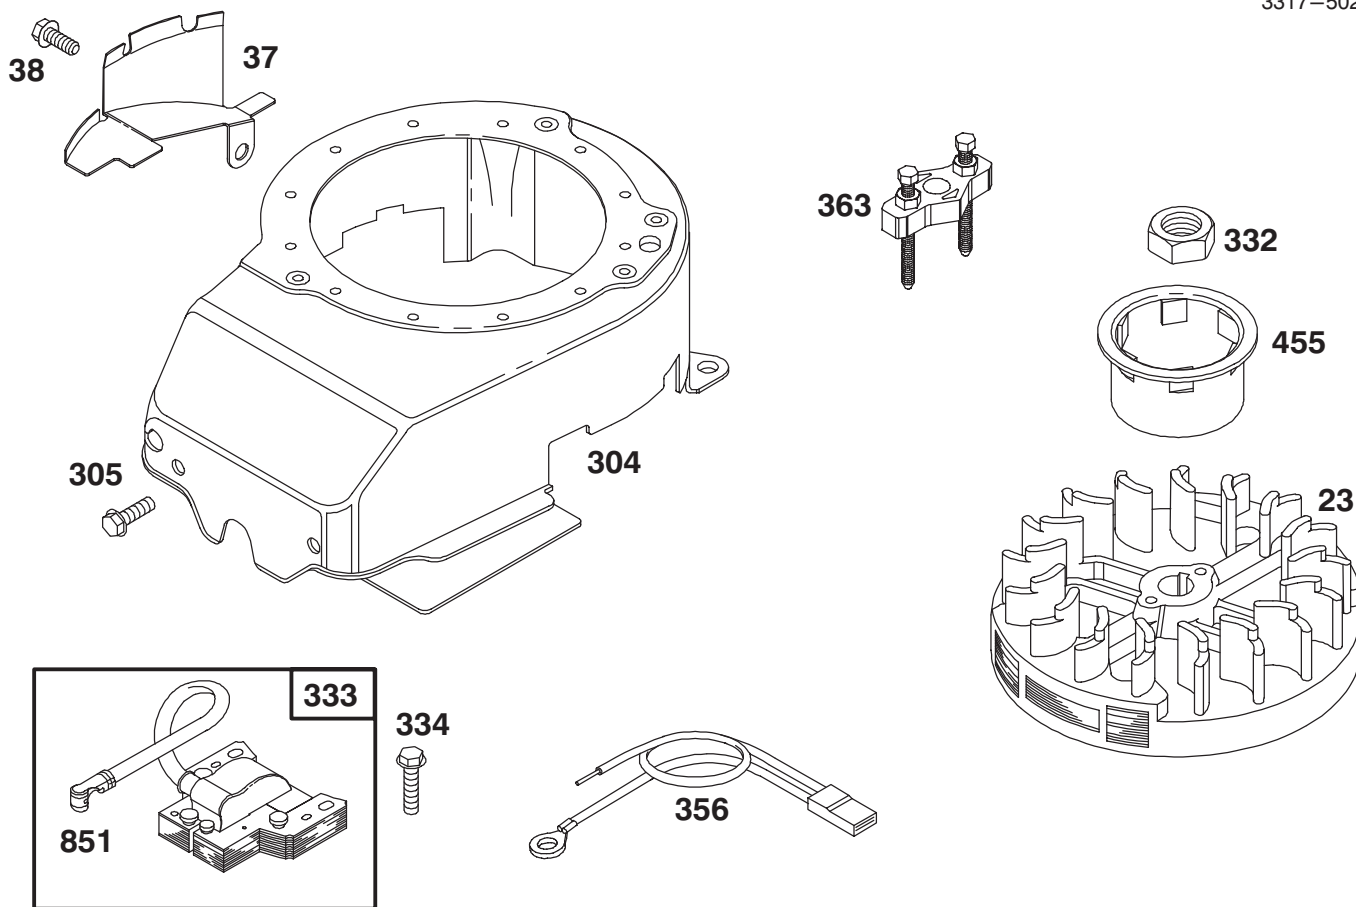

Assemblies include all parts shown in frames.

ENGINE BRIGGS & STRATTON MODEL 128802-0615-01

Ref. No.	Part No.	Description	No. Used
23	492177	Flywheel	1
37	224511	Guard - Flywheel	1
38	94786	Screw - Hex. Head	1
304	493294	Housing - Blower	1
305	94786	Screw - Sem	1
332	92284	Nut - Flywheel	1

Ref. No.	Part No.	Description	No. Used
333	802574	Armature - Magneto	1
334	94731	Screw - Sem	1
356	398808	Wire - Ground	1
363	19069	Puller - Flywheel	1
455	224250	Cup - Starter	1
851	493880	Terminal - Ignition Cable	1