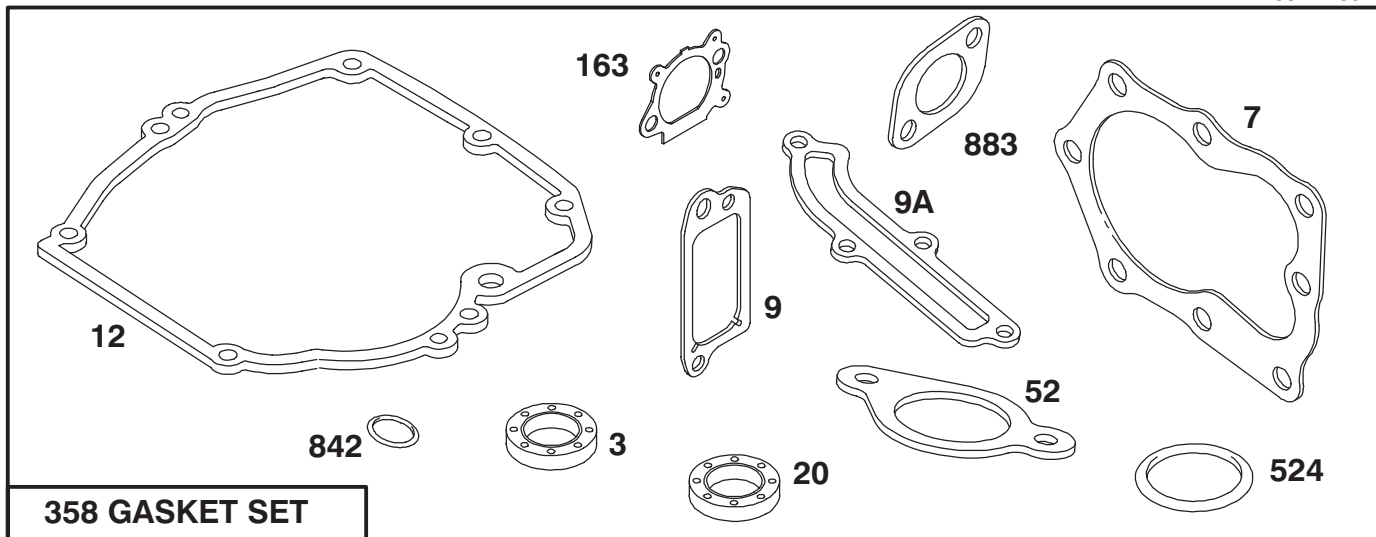

Assemblies include all parts shown in frames.

ENGINE BRIGGS & STRATTON MODEL 128802-0615-01

Ref. No.	Part No.	Description	No. Used
★3	299819	Seal – Oil	1
★7	272200	Gasket – Cylinder Hd.	1
★9	272481	Gasket – Valve Cover	1
★9A	272238	Gasket – Baffle Plate	1
★12	272198	Gasket – Crankcase	1
★20	399781	Seal – Oil	1
★52	272199	Gasket – Intake Elbow	1
●104	231371	Pin – Float Hinge	1
●◆116		Gasket – Sealing (Sold in Kit Only).	1
121	493762	Carburetor Kit	1
●127		Plug – Welch (Sold in Kit Only).	1

Ref. No.	Part No.	Description	No. Used
●134	398188	Valve – Inlet (Includes Seat)	1
●◆137		Gasket – Bowl (Sold in Kit Only).	1
★163	272653	Gasket – Air Cleaner	1
358	496117	Gasket Set	1
★524	280393	Seal – Filler Tube	1
●◆617	270344	Seal – Fuel Intake Tube	1
●◆634		Washer – Shaft (Sold in Kit Only).	1
★842	280966	Seal – O-Ring	1
★883	272253	Gasket – Exhaust	1
977	490937	Gasket Set – Carburetor	1

● Included in Carburetor Kit—Part No. 493762.

◆ Included in Carburetor Gasket Set—Part No. 490937.

★ Included in Gasket Set—Part No. 496117.