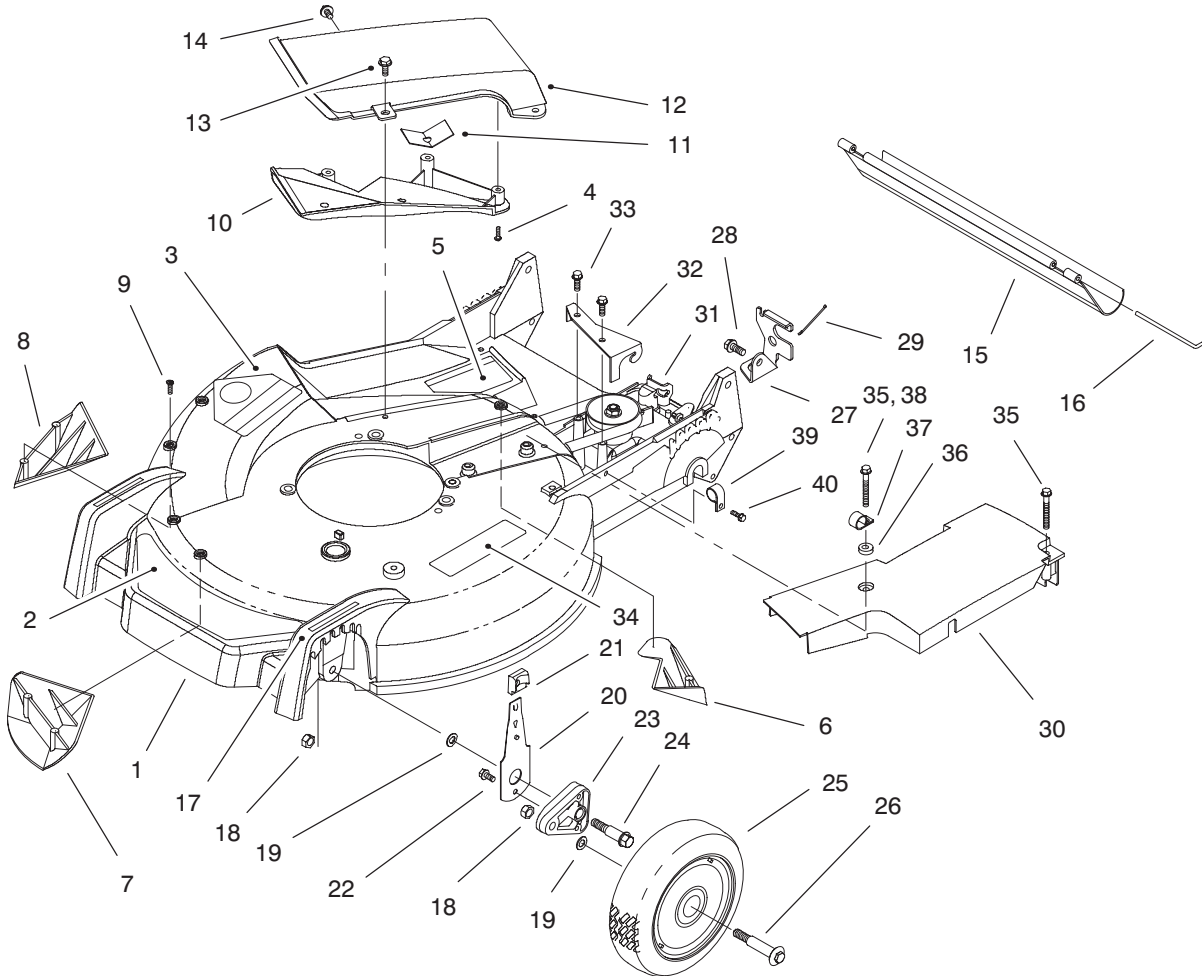

MODEL NO. 20462-590001-
6900001 & UP
MODEL NO. 20463-590001-
6900001 & UP

**PARTS
CATALOG**

**21" RECYCLER[®]
Mower**

C-2259

HOUSING ASSEMBLY

Ref. No.	Part No.	Description	No. Used
1	16-9489	Housing - 21" (Incl. Ref. #3, 5-9 pg. 1 & 34 pg. 2)	1
2	93-3696	Decal - Deck	1
3	39-5770	Decal - Danger	1
4		Screw - PPH	5
5	82-8450	Decal - Danger Deck	1
6	92-1750	Plate - Kicker Rear	1
7	92-1720	Kicker - RH Front	1
8	92-1730	Kicker - LH Front	1
9	32144-111	Screw - PPH	6
10		Deflector - Recycler	1
11		Guard - Cover	1
12	14-4069	Cover - Recycler (Incl. Ref. #4, 10, & 11)	1
13	46-6811	Screw - Hex Washer Hd.	3
14	46-6810	Screw - Hex Washer Hd.	1

Ref. No.	Part No.	Description	No. Used
15	44-0580	Shield - Trailing	1
16	33-3208	Rod - Shield	1
17	92-2279	Decal - HOC	4
18	3296-6	Nut - Lock	6
19	40-1940	Washer	4
20	66-0541	Spring Arm Ass'y - Front	2
21	25-7740	Knob - Arm	4
22	32144-85	Screw - Hex Hd.	4
23	66-0580	Arm - Pivot	2
24	66-0560	Screw - Shoulder	2
25	14-9989	Wheel & Tire Assembly	2
26	27-6232	Bolt - Wheel	4
27	82-5680	Bracket - Adjustment Trac.	1
28	32144-70	Screw - Tapping	4
29	46-7030	Retainer - Cable	1
30	93-4188	Cover - Belt	1
31	62-6673	Gear Case Assembly	1

C-2259

HOUSING ASSEMBLY (Continued)

Ref. No.	Part No.	Description	No. Used
32	62-4320	Bracket - Guide Belt	1
33	49-2040	Screw - Hex Hd.	2
34	93-0248	Decal - Warning	1
35	37-7260	Screw - Tapping (Model No. 20462 Only)	2
35	37-7260	Screw - Tapping (Model No. 20463 Only)	1
36	3-5792	Washer (Model No. 20463 Only)	1

C-2260

ENGINE ASSEMBLY

Ref. No.	Part No.	Description	No. Used
1		Engine Assembly	1
2	93-0243	Shroud - QT Wedge	1
3	32144-121	Screw	2
4	92-2289	Plate - Logo Toro	1
5	93-3698	Decal - Engine	1
6	2210-316	Stop - Rope (P/W Eng.)	1
7	2210-249	Clamp - Casing (P/W Eng.)	1
8	93-8470	Screw - Clamp (P/W Eng.)	1
9	32144-102	Screw	3
10	66-0570	Guide - Belt	1