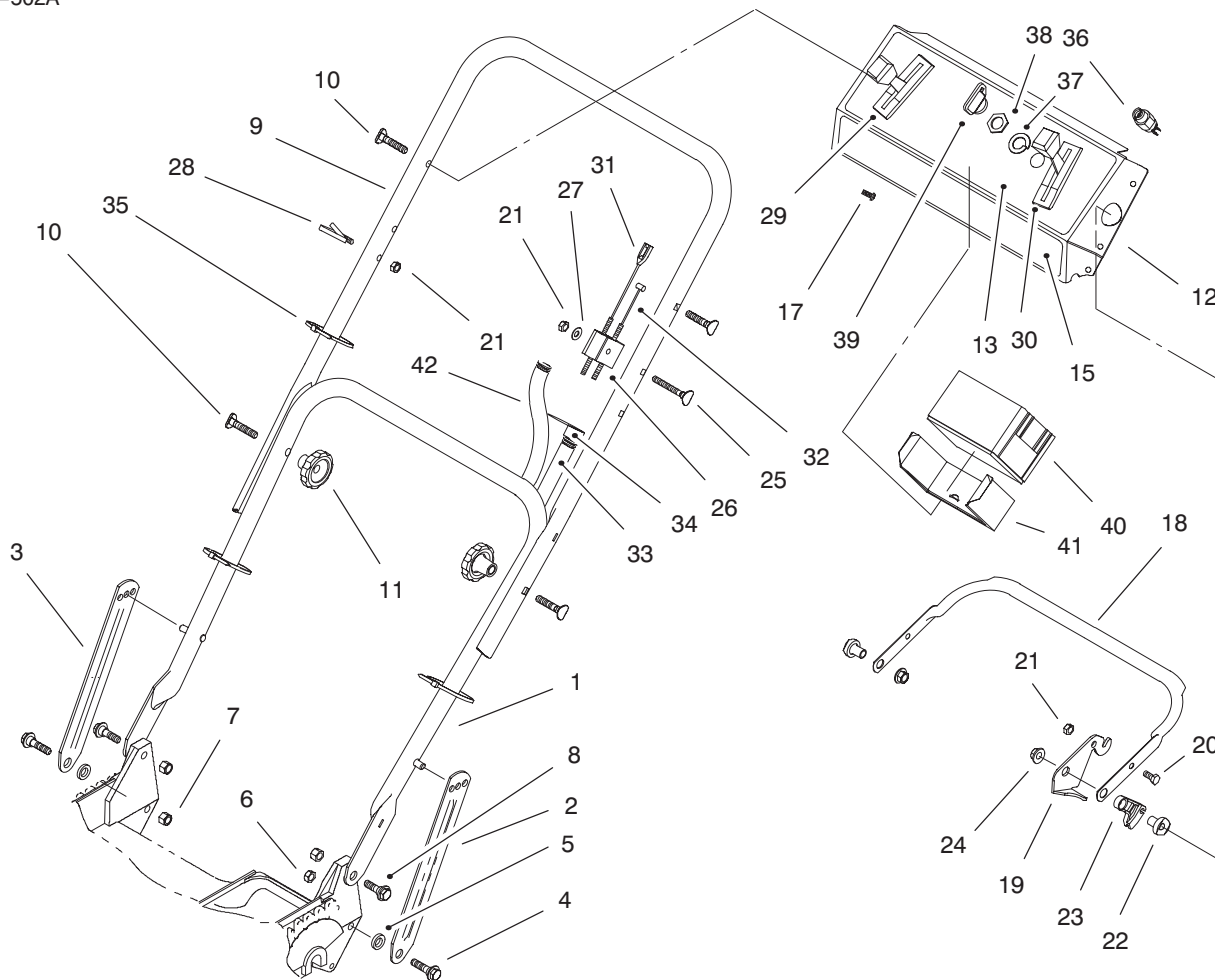

MODEL NO. 20462-590001-
6900001 & UP
MODEL NO. 20463-590001-
6900001 & UP

**PARTS
CATALOG**

**21" RECYCLER[®]
Mower**

C-2259

HOUSING ASSEMBLY

Ref. No.	Part No.	Description	No. Used
1	16-9489	Housing - 21" (Incl. Ref. #3, 5-9 pg. 1 & 34 pg. 2)	1
2	93-3696	Decal - Deck	1
3	39-5770	Decal - Danger	1
4		Screw - PPH	5
5	82-8450	Decal - Danger Deck	1
6	92-1750	Plate - Kicker Rear	1
7	92-1720	Kicker - RH Front	1
8	92-1730	Kicker - LH Front	1
9	32144-111	Screw - PPH	6
10		Deflector - Recycler	1
11		Guard - Cover	1
12	14-4069	Cover - Recycler (Incl. Ref. #4, 10, & 11)	1
13	46-6811	Screw - Hex Washer Hd.	3
14	46-6810	Screw - Hex Washer Hd.	1

Ref. No.	Part No.	Description	No. Used
56	55-3770	Gear – 49 Tooth 1st Gear	1
57	60-8890	Pinion – Bevel	1
58	38-7820	Bearing – Ball	1
59	60-8710	Gear Case – Upper	1
60	237-153	O-Ring	2
61	65-5250	Clip – Spring	1
*	62-6673	Gear Case Assembly	1

*Not Illustrated

C-2262

HANDLE ASSEMBLY (Model No. 20462 Only)

Ref. No.	Part No.	Description	No. Used	Ref. No.	Part No.	Description	No. Used
1	82-5531	Handle - Lower	1	19	66-5351	Lever - Control	1
2	84-8361	Latch - Handle LH	1	20	321-39	Screw - Hex Hd. Cap	1
3	84-8401	Latch - Handle RH	1	21	3296-73	Nut - Lock	3
4	27-7210	Screw - Shoulder	2	22	49-1630	Spacer - Support	2
5	3-3287	Spacer	2	23	46-5520	Lever - Traction	1
6	3296-47	Nut - Lock	1	24	3296-74	Nut - Flange	2
7	3296-72	Nut - Lock	3	25	92-2269	Screw - Handle	1
8	27-7211	Screw - Shoulder	2	26	46-6980	Support - Cable	1
9	92-2278	Handle - Upper	1	27	3256-1	Washer - Flat	1
10	92-2260	Screw - Handle	4	28	86-9671	Guide - Rope	1
11	19-4050	Knob	2	29	76-2712	Control - Speed Ground	1
12	16-9499	Panel - Control (Incl. Ref. #13)	1	30	93-4186	Cable - Throttle	1
13	93-4191	Decal - Instruction	1	31	93-4187	Cable - Brake	1
15	93-3697	Decal - Panel Front	1	32	46-5481	Cable - Traction	1
17	92-9665	Screw - Phillips Hd.	5	33	46-6440	Cover - Cables Control	1
18	71-3080	Bar - Control	1	34	2412-50	Clip - Tubing Convolutd	4
				35	3290-378	Tie - Cable	3