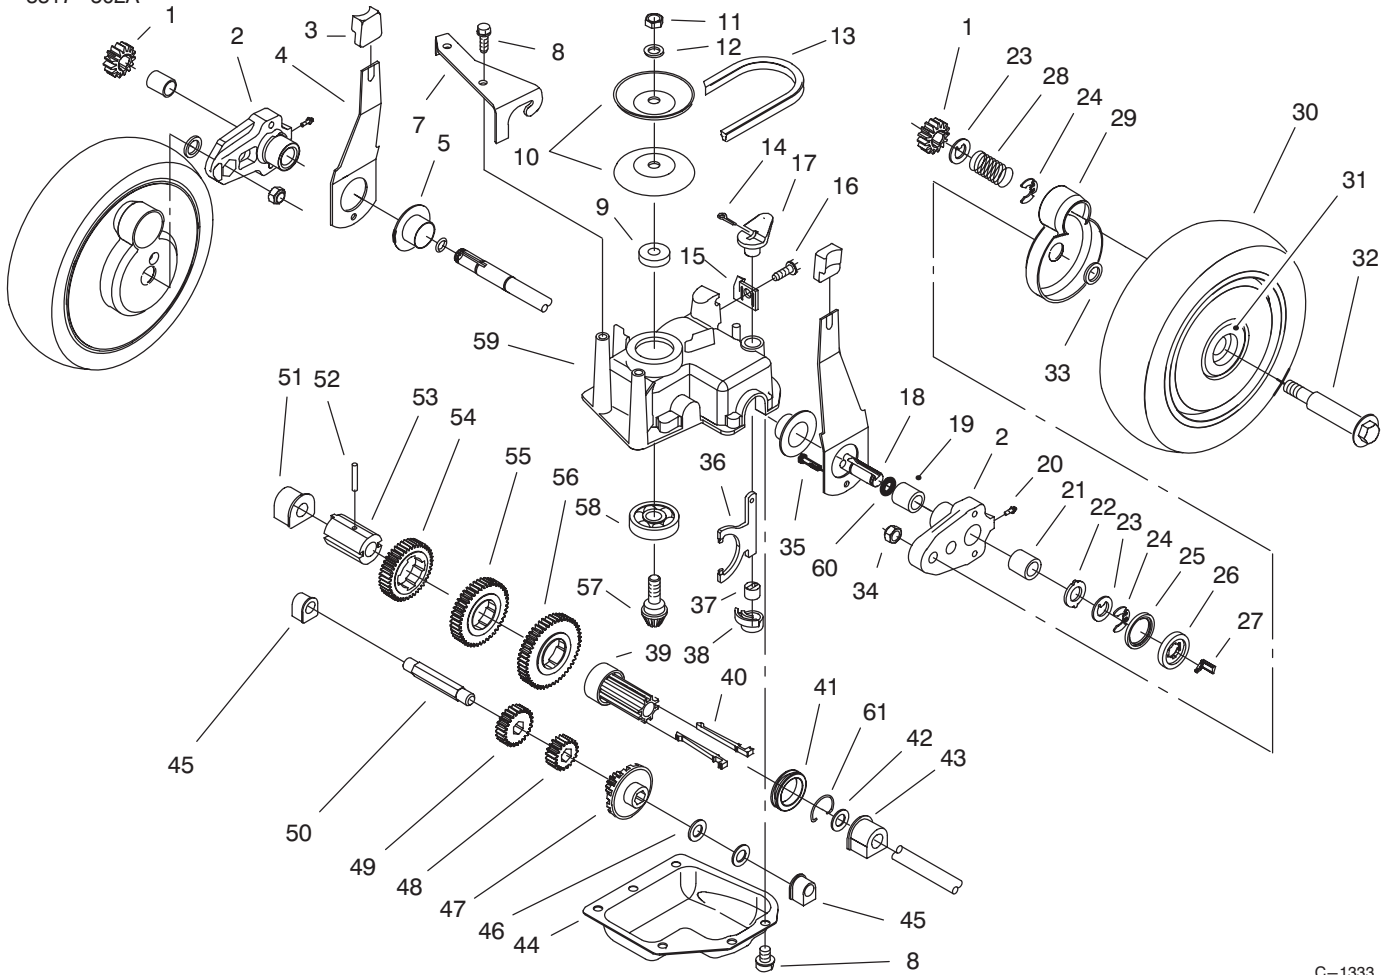

*Not Illustrated

C-1333

GEAR CASE ASSEMBLY

Ref. No.	Part No.	Description	No. Used	Ref. No.	Part No.	Description	No. Used
1	65-4750	Pinion	2	26	65-4760	Washer - Clutch	2
2	63-8701-03	Pivot Arm Assembly (Incl. Ref # 19, 20, & 21)	2	27	66-6050	Key - Rocker L.H.	1
3	25-7740	Knob - Arm	2	*	66-6040	Key - Rocker R.H.	1
4	63-8721	Spring Arm Assembly	2	28	65-4720	Spring	2
5	42-3520	End Cap	2	29	74-1660	Cover - Wheel	2
7	62-4320	Bracket - Belt Guide	1	30	16-0029	Wheel - Tire & Gear Ass'y (Incl. Ref. # 31)	2
8	49-2040	Screw - Self Tapping	8	31	27-6250	Bushing - Wheel	4
9	62-6660	Spacer	1	32	27-6232	Wheel Bolt	2
10	60-8840	Pulley - Half	2	33	74-1670	Spacer - Wheel Cover	2
11	3296-5	Locknut	1	34	3296-6	Locknut	2
12	3256-24	Washer - Flat	1	35	32144-85	Screw	2
13	62-3900	V-Belt	1	36	60-8870	Yoke - Shift	1
14	3272-10	Pin - Cotter	1	37	29-9570	Bushing - Yoke	1
15	82-8780	Cable - Retainer	1	38	60-8810	Retainer - Shift Fork	1
16	32144-70	Screw - Thread Forming	1	39	76-0780	Sleeve - Shift Key	1
17	60-8821	Lever - Shift	1	40	76-0760	Key - Shift	2
18	65-4770	Shaft - Output	1	41	76-0770	Collar - Shift	1
19	70-9760	Bushing	2	42	36-4780	Washer - Thrust	1
20	302-56	Fitting - Grease	2	43	60-8770	Bushing - Output Shaft	1
21	48-2060	Needle Bearing	2	44	60-8730	Cover - Gear Case	1
22	65-4730	Thrust Washer	2	45	60-8750	Bushing - Int. Shaft	2
23	65-4740	Thrust Washer	4	46	36-4791	Washer - Thrust	2
24	65-2720	Ring - Retaining	4	47	55-3760	Gear - Pinion 15 Tooth	1
25	65-4710	Ring - Friction	2	48	55-3780	Gear - Pinion 20 Tooth	1

*Not Illustrated

3317-502A

C-1333

GEAR CASE ASSEMBLY (CONTINUED)

Ref. No.	Part No.	Description	No. Used
49	55-3800	Gear – Pinion	1
50	60-8800	Shaft – Intermediate	1
51	60-8850	Bushing – Output Shaft	1
52	32121-120	Pin – Coil	1
53	60-8790	Sleeve – Gear	1
54	55-3810	Gear – 39 Tooth 3rd Gear	1
55	55-3790	Gear – 44 Tooth 2nd Gear	1