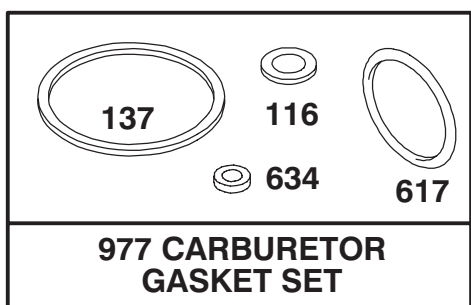

358 GASKET SET

977 CARBURETOR GASKET SET