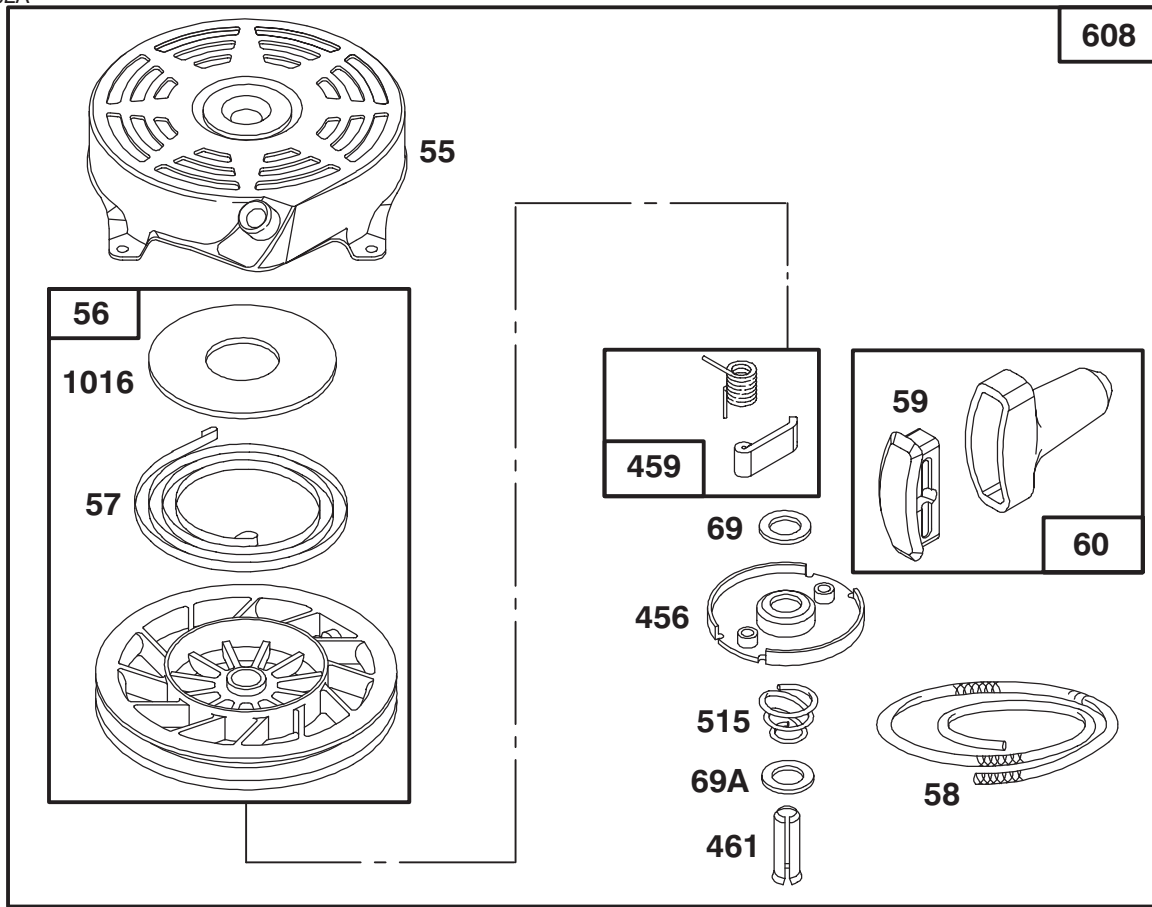

Assemblies include all parts shown in frames.

ENGINE BRIGGS & STRATTON MODEL 128802-0615-01

Ref. No.	Part No.	Description	No. Used
55	492831	Housing – Rewind Starter	1
56	493824	Pulley – Rewind Starter	1
57	262594	Spring – Rewind Starter	1
58	280399	Rope – Rewind Starter	1
59	396892	Insert – Handle	1
60	393152	Handle – Rewind Starter	1
69	280973	Washer – Rewind Starter	1
69A	224322	Washer – Rewind Starter	1
456	224321	Retainer – Rewind Starter	1

Ref. No.	Part No.	Description	No. Used
459	492833	Pawl – Starter	1
461	262626	Pin – Starter	1
515	262625	Spring – Torsion	1
608	493295	Starter Assy. – Rewind	1
		Includes:	
		94128 Screw – Hex. Hd.	1
		92987 Nut – Hex.	1
1016	224278	Cover – Rewind Starter	1