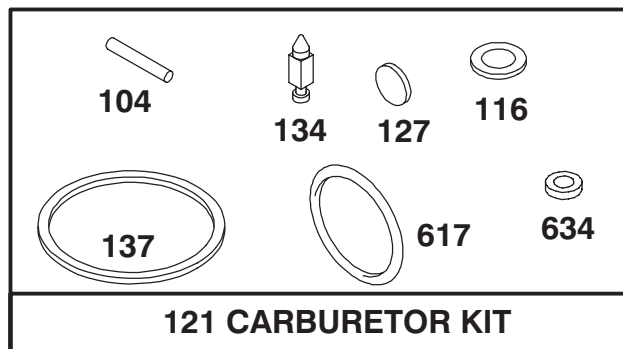

121 CARBURETOR KIT

Assemblies include all parts shown in frames.

ENGINE BRIGGS & STRATTON MODEL 128802-0615-01

Ref. No.	Part No.	Description	No. Used
★3	299819	Seal – Oil	1
★7	272200	Gasket – Cylinder Hd.	1
★9	272481	Gasket – Valve Cover	1
★9A	272238	Gasket – Baffle Plate	1
★12	272198	Gasket – Crankcase	1
★20	399781	Seal – Oil	1
★52	272199	Gasket – Intake Elbow	1
●104	231371	Pin – Float Hinge	1
●◆116		Gasket – Sealing (Sold in Kit Only).	1
121	493762	Carburetor Kit	1
●127		Plug – Welch (Sold in Kit Only).	1

Ref. No.	Part No.	Description	No. Used
●134	398188	Valve – Inlet (Includes Seat)	1
●◆137		Gasket – Bowl (Sold in Kit Only).	1
★163	272653	Gasket – Air Cleaner	1
358	496117	Gasket Set	1
★524	280393	Seal – Filler Tube	1
●◆617	270344	Seal – Fuel Intake Tube	1
●◆634		Washer – Shaft (Sold in Kit Only).	1
★842	280966	Seal – O-Ring	1
★883	272253	Gasket – Exhaust	1
977	490937	Gasket Set – Carburetor	1

● Included in Carburetor Kit—Part No. 493762.

◆ Included in Carburetor Gasket Set—Part No. 490937.

★ Included in Gasket Set—Part No. 496117.