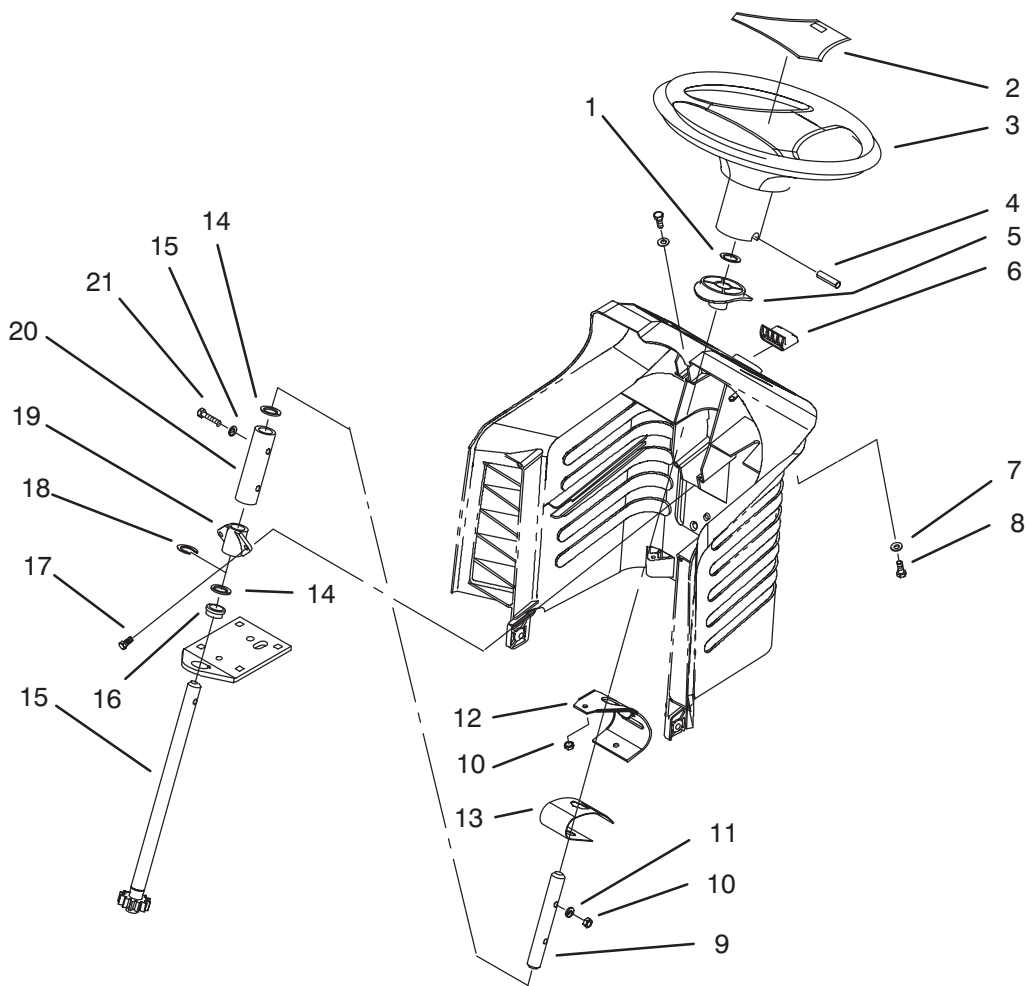

C-1344A

STEERING ASSEMBLY

Ref. No.	Part No.	Description	No. Used
1	32151-81	Ring - Retaining	1
2	88-3870	Cover - Steering Wheel	1
3	88-3850	Wheel - Steering (Incl. Ref. #2)	1
4	32121-78	Pin - Roll	1
5	88-4190	Bushing - Sliding	1
6	88-4180	Button - Release	1
7	3256-22	Washer - Flat	2
8	321-4	Screw - Hex Hd. Cap	2
9	88-6300	Shaft - Steering Upper	1
10	3296-42	Nut - Lock	4

Ref. No.	Part No.	Description	No. Used
11	3-7501	Washer - Curved	4
12	88-5180	Bracket - Backup	1
13	88-4890	Spring - Leaf	1
14	3-6498	Washer - Thrust	2
15	88-6370	Shaft - Steering Short	1
16	88-5150	Bushing - Flange	1
17	27-0220	Screw - Plastite	2
18	32151-48	E-Ring	1
19	88-4210	Bushing - Stationary	1
20	88-6090	Coupling - Steering	1
21	321-9	Screw - Hex Hd. Cap	2