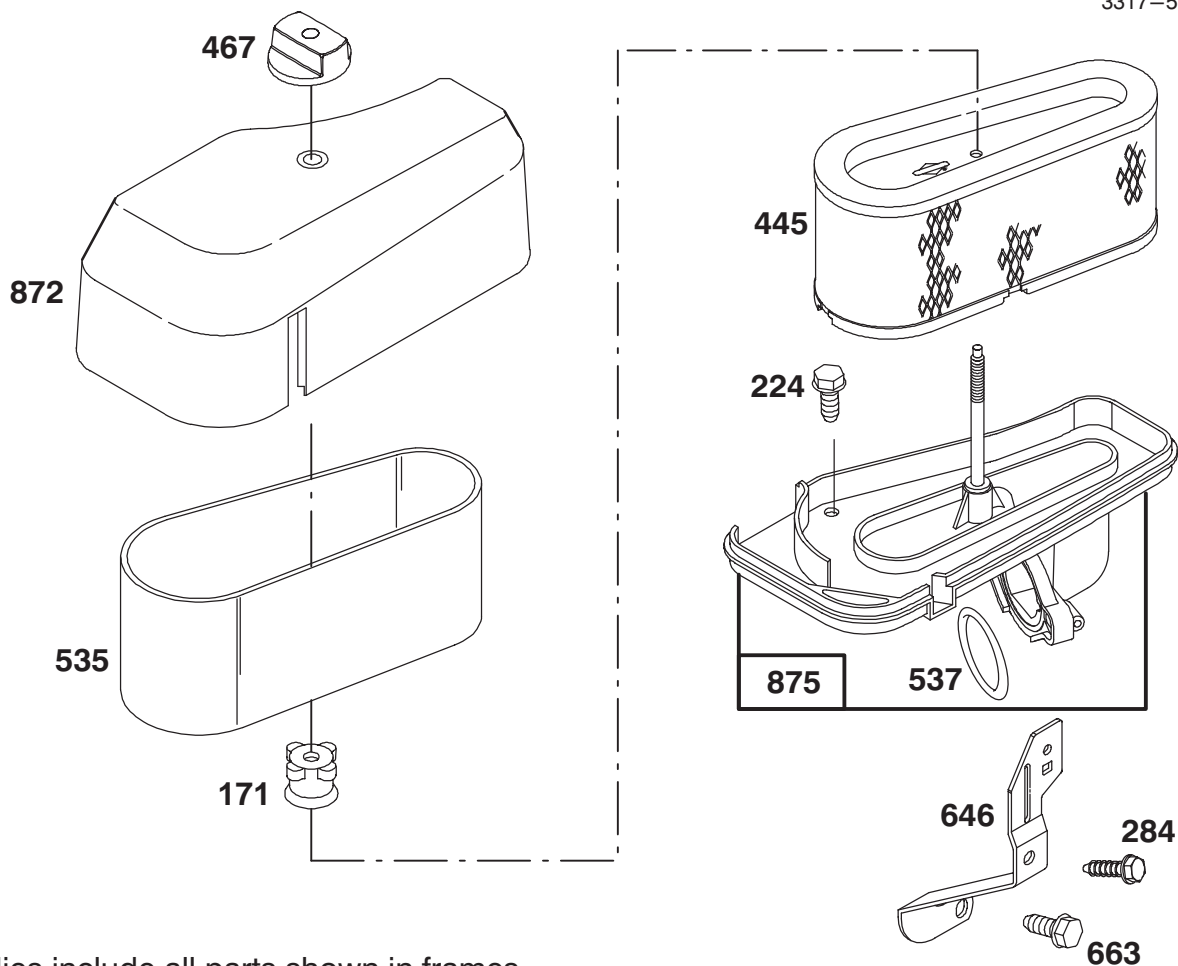

Assemblies include all parts shown in frames.

ENGINE BRIGGS & STRATTON MODEL 28M707-0122-01

Ref. No.	Part No.	Description	No. Used
171	281051	Nut—Air Cleaner Mtg.	1
224	94513	Screw—Air Cleaner Sem	1
284	94704	Screw Hex. Head	1
445	493909	Cartridge—Air Cleaner	1
467	493903	Knob—Air Cleaner	1
535	272403	Element—Air Cleaner	1

Ref. No.	Part No.	Description	No. Used
★537	281106	O-Ring—Air Cleaner	1
646	224546	Brace—Air Cleaner	1
663	94620	Screw—Hex. Hd.	1
872	281361	Cover—Air Cleaner	1
875	494237	Body—Air Cleaner	1

★ Included in Gasket Set—Part No. 494241.