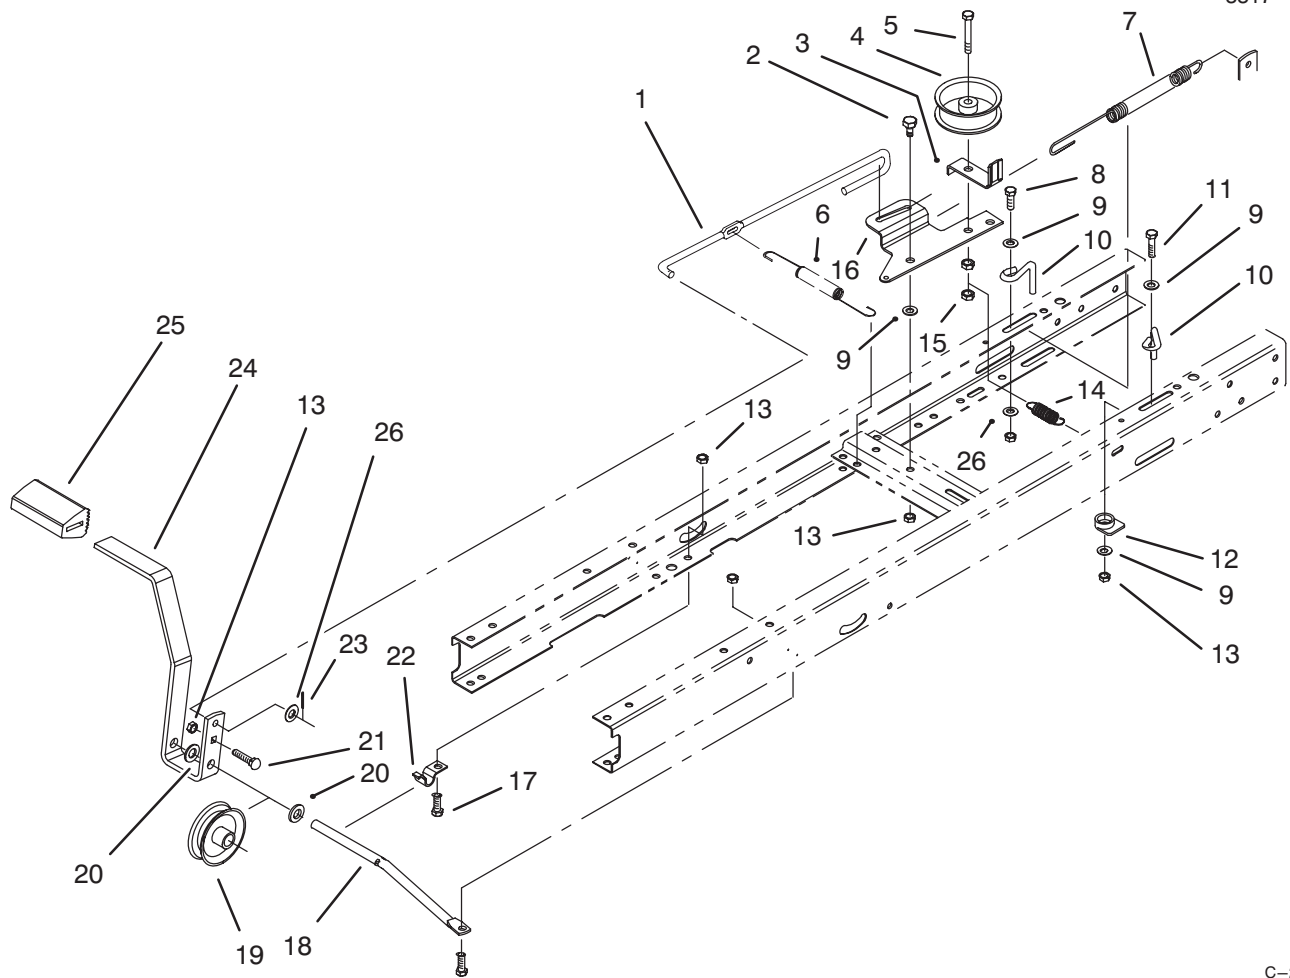

C-2103

CLUTCH ASSEMBLY

Ref. No.	Part No.	Description	No. Used
1	88-5270	Rod - Clutch/Brake	1
2	37-8770	Bolt - Shoulder	1
3	88-5560	Guide - Idler Belt	1
4	88-5680	Pulley - Flat Idler	1
5	323-11	Screw - Hex Hd. Cap	1
6	27-8890	Spring - Pedal Return	1
7	88-6140	Spring - Brake	1
8	322-5	Screw - Hex Hd. Cap	1
9	5-4460	Washer - Flat	4
10	88-5460	Guide - Trans. Belt	2
11	322-7	Screw - Hex Hd. Cap	1
12	84-5610	Guide - Cable	2
13	3296-29	Nut - Lock	6

Ref. No.	Part No.	Description	No. Used
14	88-6330	Spring - Extension	1
15	3296-59	Nut - Lock	2
16	88-6070	Arm - Idler	1
17	322-3	Screw - Hex Hd. Cap	2
18	88-5500	Rod - Pedal Pivot	1
19	88-4700	Pulley - Cable	1
20	3256-26	Washer - Flat	2
21	3230-3	Bolt - Carriage	1
22	88-4810	Clamp - Shift Pivot	1
23	3272-10	Pin - Cotter	1
24	88-5000	Pedal - Clutch/Brake	1
25	65-2920	Pad - Pedal	1
26	3256-23	Washer - Flat	2