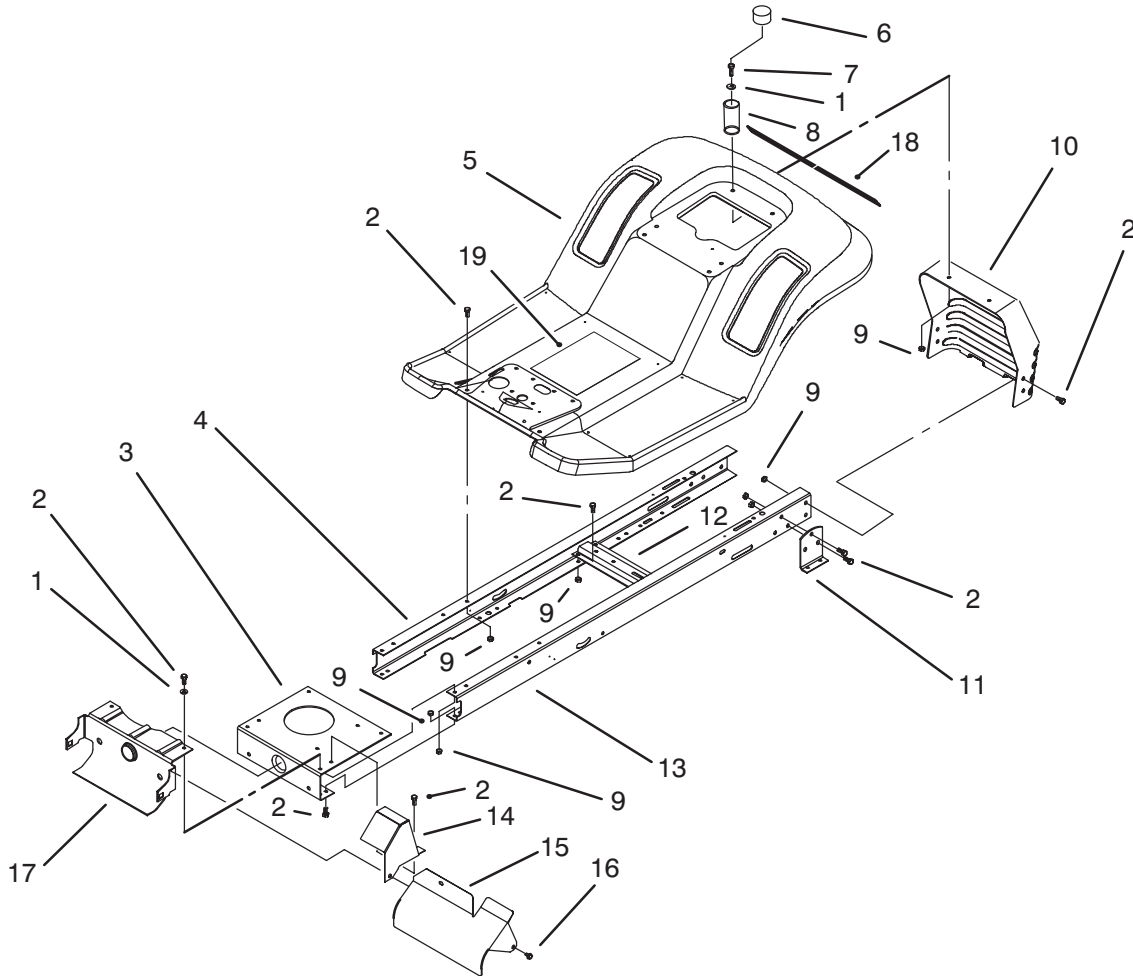

MODEL NO. 71205-5900001 & UP

PARTS CATALOG

1338XLE LAWN TRACTOR

C-2150

FRAME ASSEMBLY

Ref. No.	Part No.	Description	No. Used
1	3256-23	Washer - Flat	4
2	322-3	Screw - Hex Hd. Cap	22
3	88-4630	Plate - Engine Mount	1
4	88-4650	Rail - R.H. Frame	1
5	88-3840-01	Body - Rear	1
6	701178	Cap - Protector	2
7	322-5	Screw - Hex Hd. Cap	2
8	88-6220	Spring - Compression	2
9	3296-29	Nut - Lock	24
10	88-3940	Panel - Rear Hitch	1

C-1308

HOOD ASSEMBLY

Ref. No.	Part No.	Description	No. Used
1	88-5190	Lever - Deck Engage	1
2	93-0303	Tower - Steering	1
3	62-1292	Knob - Engage Lever	1
4	322-3	Screw - Hex Hd. Cap	2
5	3256-23	Washer - Flat	2
6	3296-29	Nut - Lock	2
7	3290-307	Pin - Cotter	2
8	46-8091	Screw - Plastite	2
9	3296-42	Nut - Lock	4
10	321-2	Screw - Hex Hd. Cap	4
11	28-0540	Bolt - Shoulder	2
12	88-6050	Bracket - Hood Pivot L.H.	1
13	3290-496	Nut - Retained	2
14	88-3930	Shield - Heat	1
15	46-8090	Screw - Plastite	8
16	88-4220	Latch - Hood	1