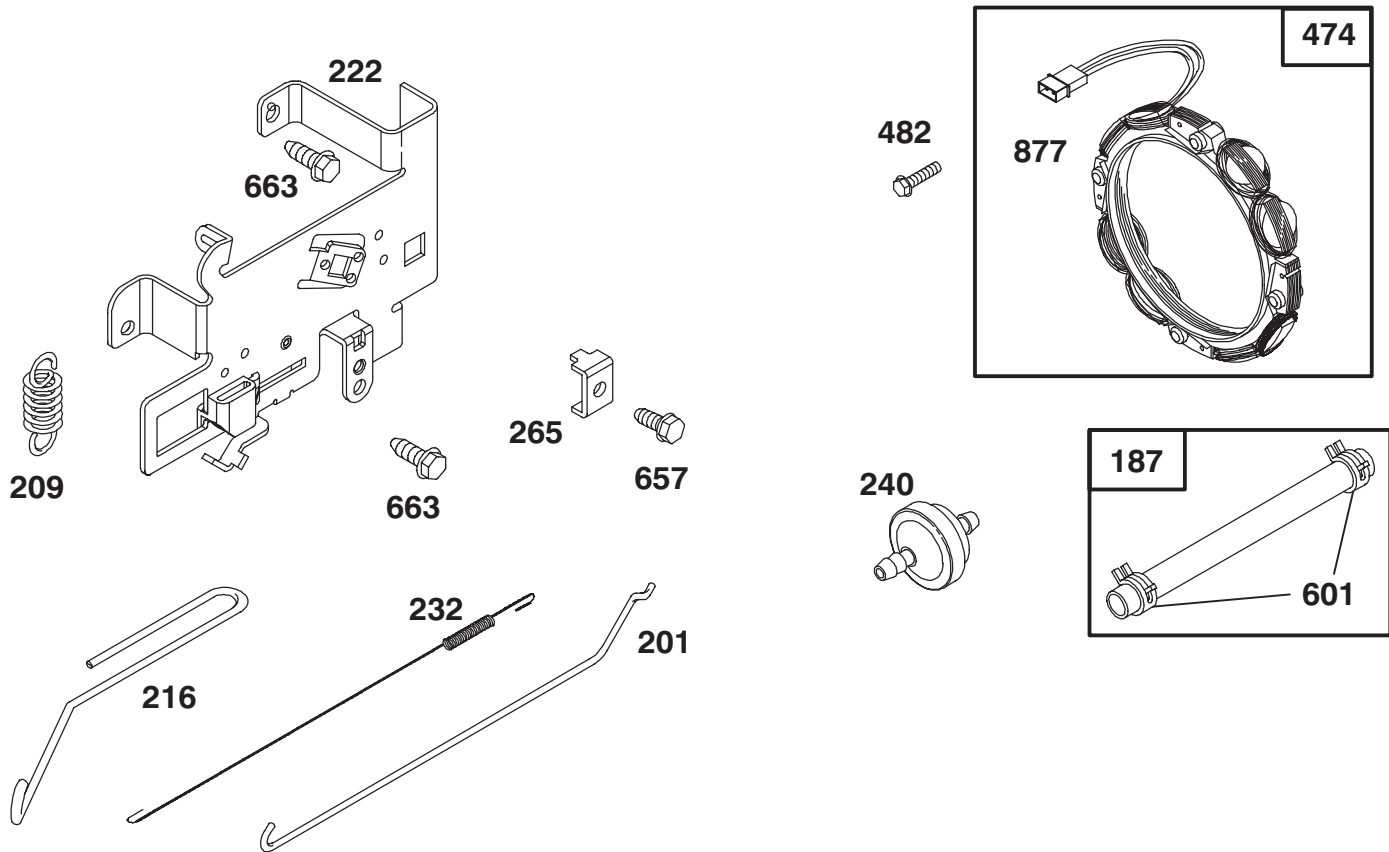

Assemblies include all parts shown in frames.

ENGINE BRIGGS & STRATTON MODEL 28M707-0122-01

Ref. No.	Part No.	Description	No. Used
187	393815	Line—Fuel (11" Long, Cut to Suit)	1
201	262767	Link—Governor	1
209	260871	Spring—Governor	1
216	262766	Link—Choke	1
222	495611	Plate—Governor Control	1
232	262785	Spring—Governor Link	1
240	394358	Filter—Fuel	1
265	221535	Clamp—Casing	1

Ref. No.	Part No.	Description	No. Used
474	393474	Stator—Alternator (Dual Circuit)	1
482	93621	Screw—Sem	1
601	93053	Clamp—Fuel Pipe	1
657	93496	Screw—Sem	1
663	94620	Screw—Hex. Hd.	1
877	393456	Diode and Connector Assy (Dual Circuit)	1