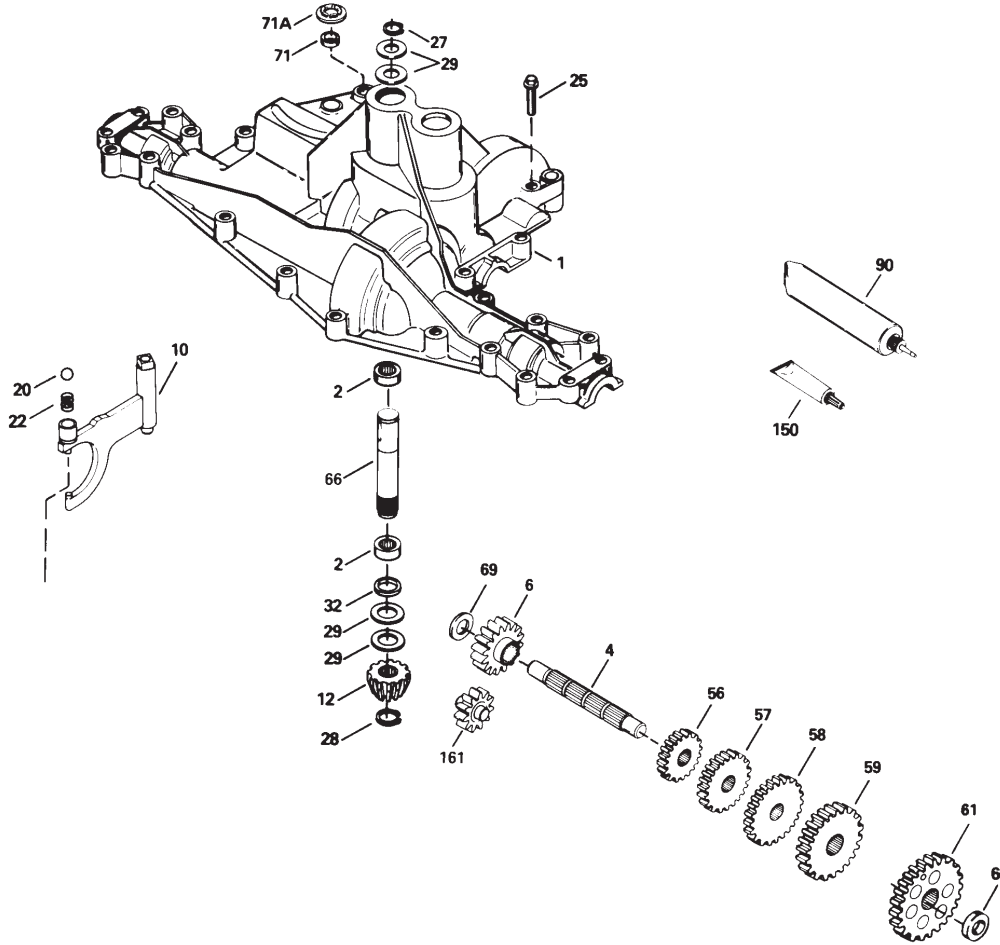

PEERLESS TRANSAXLE MODEL NO. 915-020

Ref. No.	Part No.	Description	No. Used
1	772128	Transaxle Cover	1
4	776300	Countershaft	1
6	778281	Spur Gear (16 Teeth)	1
10	784370	Shift Rod & Fork	1
12	778262	Bevel Pinion (14 Teeth)	1
20	792139	Ball (3/8" dia.)	1
22	792142	Spring	1
25	792073	Screw	17
27	792035	Retaining Ring	1
28	788040	Retaining Ring	1
29	780072	Washer	4
32	792001	O-Ring	1
56	778151	Spur Gear (15 Teeth)	1
57	778249	Spur Gear (23 Teeth)	1

Ref. No.	Part No.	Description	No. Used
58	778314	Spur Gear (21 Teeth)	1
59	778129A	Spur Gear (30 Teeth)	1
61	778265	Spur Gear (34 Teeth)	1
65	780162	Washer	1
66	776299	Input Shaft (3.522" lg.)	1
69	780161	Thrust Washer	1
71	788069	Square Cut Ring	1
71A	792145	Pushnut	1
90	788067B	Grease (32 oz. btl. Bentonite grease)	1
150	510334	Gasket Eliminator (Loctite #515)	1
161	776302	Reverse Idler Assembly	1