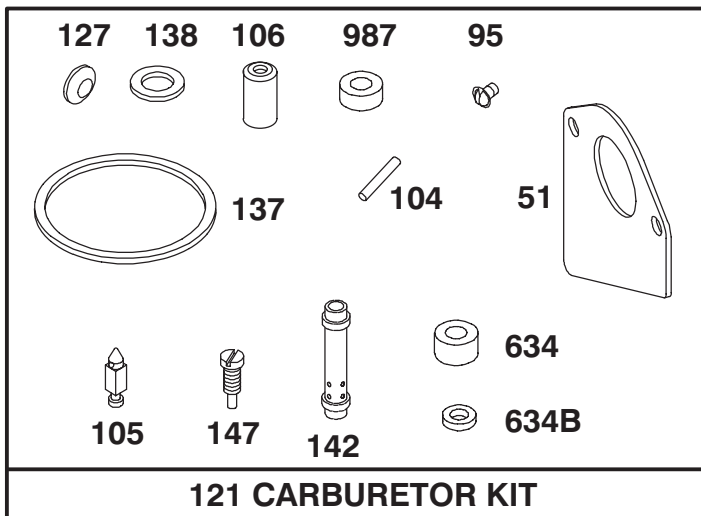

Assemblies include all parts shown in frames.

ENGINE BRIGGS & STRATTON MODEL 28M707-0122-01

Ref. No.	Part No.	Description	No. Used
★3	391086	Seal—Oil	1
★7	271866	Gasket—Cylinder Head	1
★9	27803	Gasket—Valve Cover	1
★12	271916	Gasket—Crankcase Cover (1/64" Thick)	1
★	271997	Gasket—Crankcase Cover (.005" Thick)	1
★	271996	Gasket—Crankcase Cover (.009" Thick)	1
★20	291675	Seal—Oil	1
◆★51	272465	Gasket—Carburetor (Carb. to Elbow)	1
★52	272554	Gasket—Carburetor (Elbow to Cylinder)	1
●95	94098	Screw—Throttle	1
●104	231789	Pin—Float Hinge	1
●105	231855	Valve Assy.—Inlet Needle	1
●106	231854	Inlet Valve Seat	1

Ref. No.	Part No.	Description	No. Used
121	495799	Carburetor Kit	1
●127		Plug—Welch (Sold in Kit Only).	1
◆●137	281165	Gasket—Float Bowl	1
◆●138	281164	Washer—Float Bowl Screw	1
●142	494537	Nozzle—Carburetor	1
●147	231794	Pilot—Jet	1
358	494241	Gasket Set	1
★524	68838	Seal—Filler Tube	1
★537	281106	O-Ring—Air Cleaner	1
●634	281168	Seal—Choke Shaft	1
★634A	491323	Seal—Governor	1
●634B	394970	Washer—Throttle Shaft	1
★842	270920	Seal—Oil Filler Cap	1
977	494358	Carburetor Gasket Set	1
●987	281166	Seal—Throttle Shaft	1

★ Included in Gasket Set—Part No. 494241.
● Included in Carburetor Kit—Part No. 495799.

◆ Included in Carburetor Gasket Set—Part No. 494385.