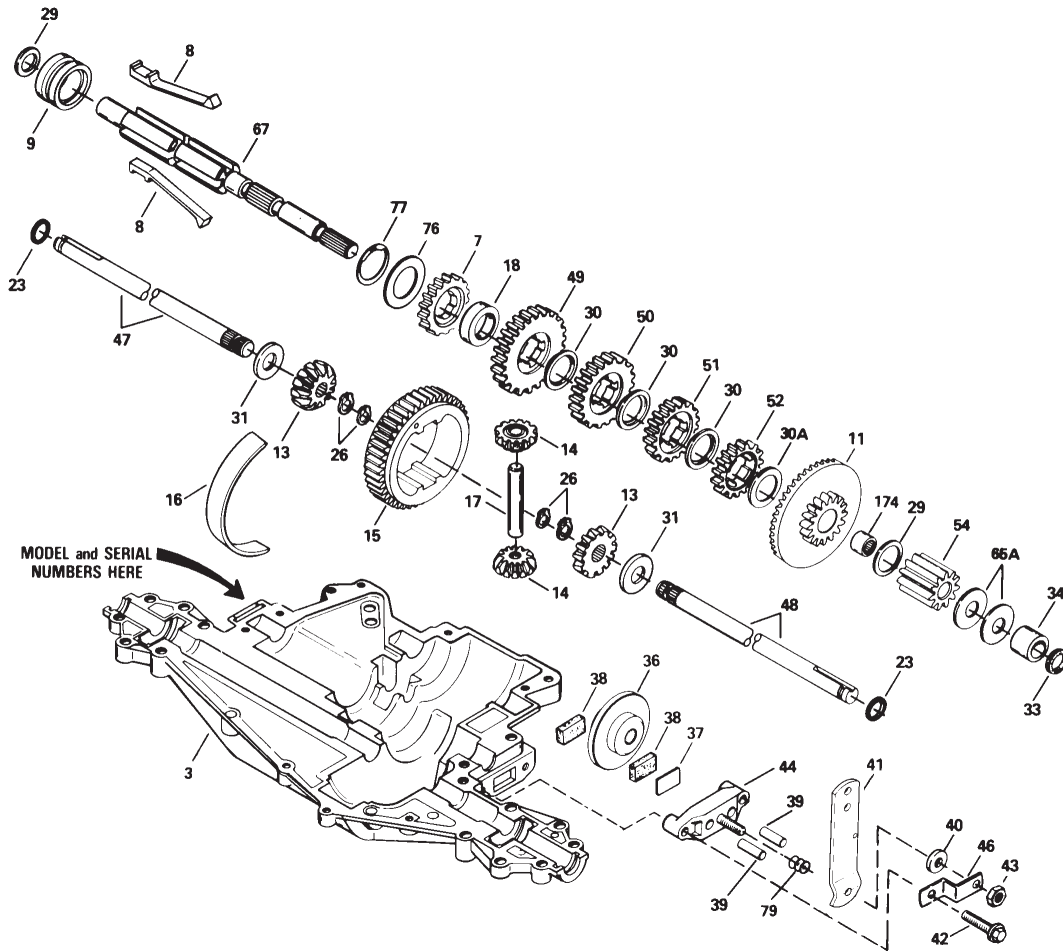

PEERLESS TRANSAXLE MODEL NO. 915-020 (Cont.)

Ref. No.	Part No.	Description	No. Used
3	770110	Transaxle Case	1
7	778122A	Spur Gear (22 Teeth)	1
8	792133	Shift Key	4
9	784352	Shift Collar	1
11	778261	Bevel Gear & Bearing (44/16 Teeth) (Incl. Ref. #174)	1
13	778221	Bevel Gear (16 Teeth)	2
14	778068	Differential Pinion	2
15	778260	Ring Gear	1
16	786150	Bearing Strip	1
17	78139	Drive Pin	1
18	786147	Neutral Spacer	1
23	788061	Seal Ring	2
26	792125	Retaining Ring (pkg. of 2)	4
29	780072	Washer	2
30	780108	Washer	3
30A	789145	Washer	1
31	780001	Washer	2
33	788076	O-Ring	1
34	780159	Bushing	1
36	790071	Brake Disk	1
37	790007	Brake Pad Plate	1

Ref. No.	Part No.	Description	No. Used
38	790006	Brake Pad	2
39	786026	Dowel Pin	2
40	792076A	Washer	1
41	790045	Brake Lever	1
42	792073	Screw	2
43	792075	Locknut	1
44	790025	Brake Pad Holder	1
46	786086	Brake Lever Bracket	1
47	774869	Axle (16-13/16" lg.)	1
48	774688	Axle (11-5/8" lg.) (Incl. Ref. #26)	1
49	778125	Spur Gear (35 Teeth)	1
50	778250	Spur Gear (17 Teeth)	1
51	778313	Spur Gear (19 Teeth)	1
52	778121A	Spur Gear (20 Teeth)	1
54	778263	Spur Gear (11 Teeth)	1
65A	780160	Washer	2
67	776352	Shifter & Brake Shaft	1
76	780090	Washer	1
77	788078A	Inverted Retaining Ring (pkg. of 2)	1
79	792144	Spring	1
174	780085	Needle Bearing	1