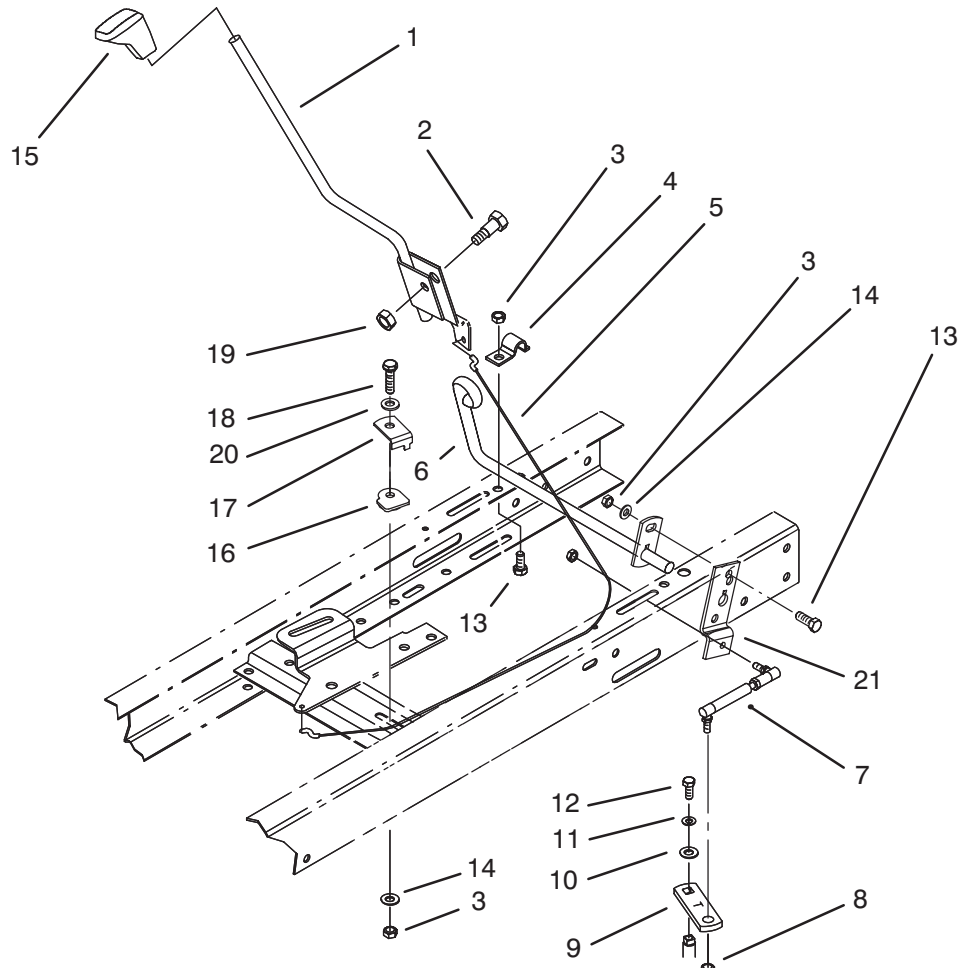

C-1317

SHIFT ASSEMBLY

Ref. No.	Part No.	Description	No. Used
1	88-5300	Lever - Shift	1
2	5-4015	Bolt - Shoulder	1
3	3296-29	Nut - Lock	4
4	88-4810	Clamp - Shift Pivot	2
5	55-9321	Cable - Shotgo	1
6	92-5796	Pivot - Shift	1
7	88-5530	Rod - Shift Tie	1
8	3296-3	Nut - Lock	2
9	88-5340	Lever - Trans. Shift	1
10	7-5461	Washer - Hardened	1
11	3253-3	Washer - Lock	1

Ref. No.	Part No.	Description	No. Used
12	329-23	Screw - Hex Hd. Cap	1
13	322-3	Screw - Hex Hd. Cap	3
14	3256-23	Washer - Flat	2
15	62-1292	Knob - Shift	1
16	84-5610	Guide - Cable	2
17	88-5930	Keeper - Cable	1
18	3230-3	Bolt - Carriage	1
19	3296-39	Nut - Lock	1
20	3256-25	Washer - Flat	1
21	92-5794	Lever - Shift Pivot	1