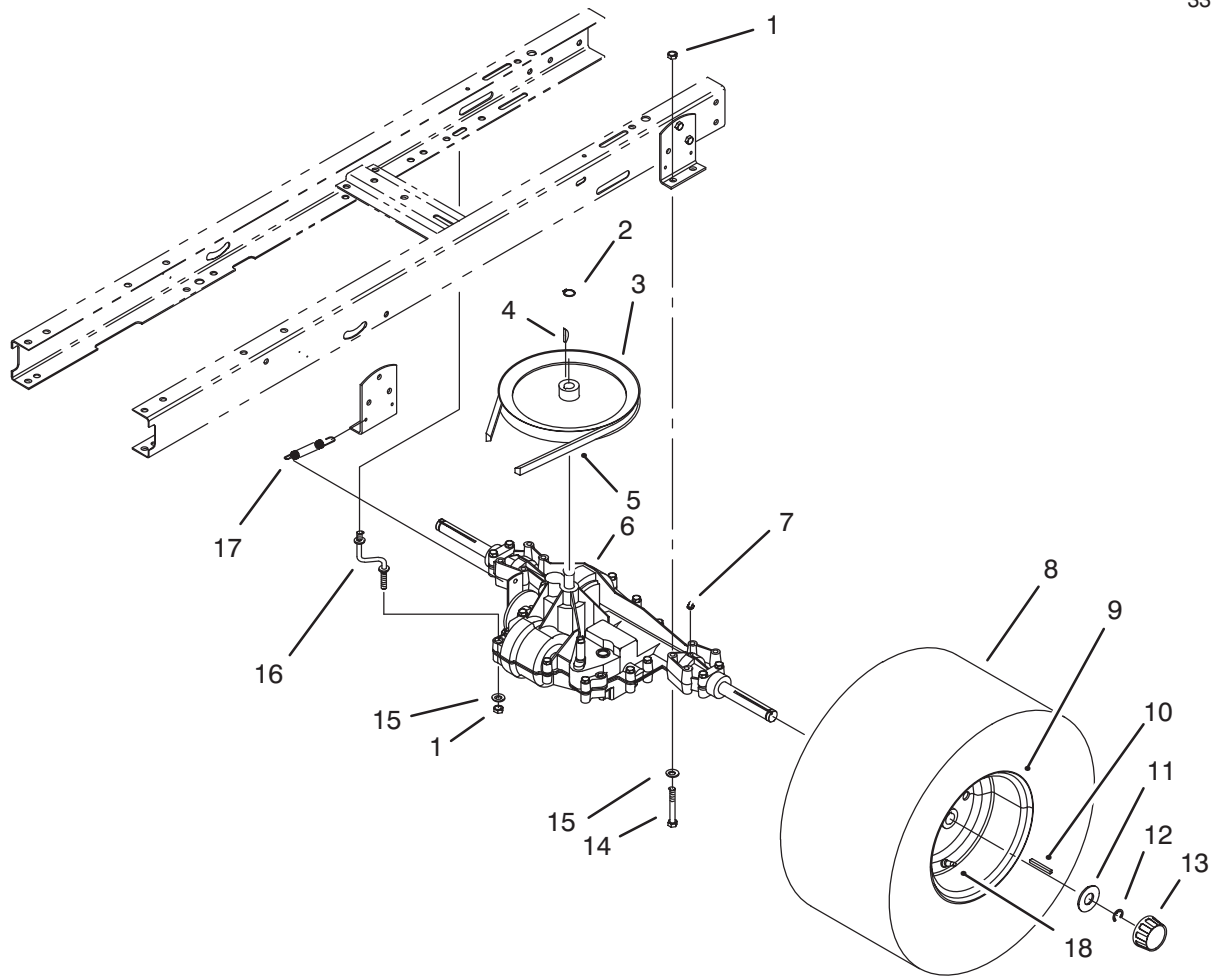

C-1831A

ELECTRICAL ASSEMBLY

Ref. No.	Part No.	Description	No. Used	Ref. No.	Part No.	Description	No. Used
1	93-3810	Harness - Wire	1	16	116397	Relay	1
2	56-2540	Vent - Tube	1	17	92-9845	Solenoid	1
3	321-4	Screw - Hex Hd. Cap	2	18	32149-2	Nut - Keps	3
4	32103-22	Nut - Wing	2	19	93-0539	Screw - Phillips Hd.	4
5	28-8080	Boot - Battery Terminal	1	20	88-9932	Switch - Micro	2
6	80-2600	Battery - 7 Plate	1	21	88-4880	Spacer - Microswitch	1
7	44-8110	Cable - Battery Negative	1	22	3290-354	Speednut	2
8	38-1420	Switch - Seat	1	23	88-3960	Lens - Headlights	1
9	702366	Clip - Wire Retainer	3	24	88-4320	Harness - Wire	1
10	32144-4	Screw - Hex Hd. Thr'd Form.	3	25	88-3970	Reflector & Lamp	1
11	88-4040	Box - Battery	1	26	32144-32	Screw - Plastite	2
12	63-8360	Key - Ignition	1	27	92-8875	Switch - Rocker	1
13	218-461	Nut - Hex	1	28	93-3240	Seal - Plunger	2
14	3254-5	Washer - Lock	1	29	3255-7	Washer - Ext. Tooth Lock	1
15	88-9830	Switch - Ignition	1	30	80-2240	Plate - Grille Panel	1
				31	3290-299	Nut - Tinnerman	1