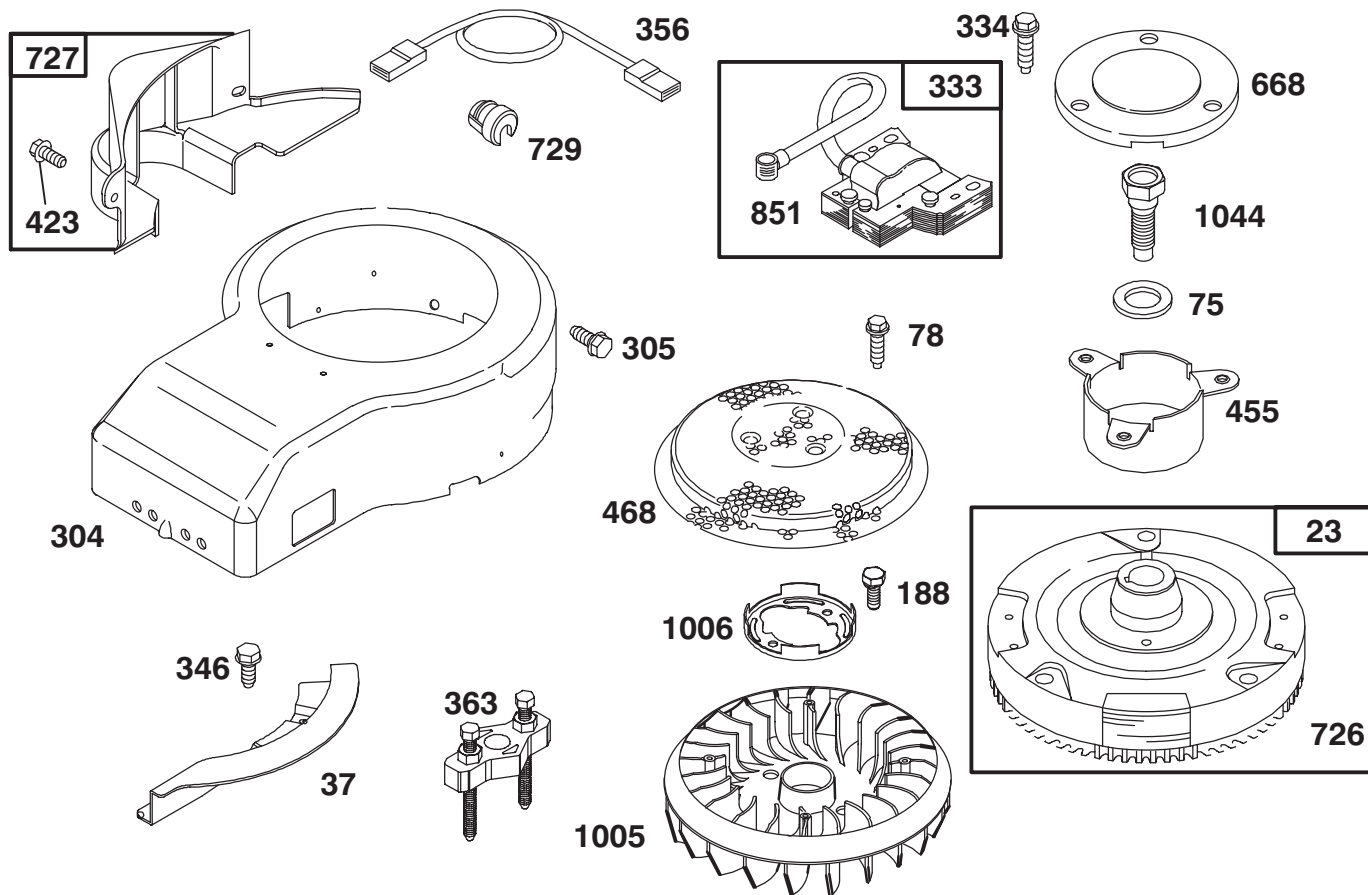

Assemblies include all parts shown in frames.

ENGINE BRIGGS & STRATTON MODEL 28M707-0122-01

Ref. No.	Part No.	Description	No. Used
23	492326	Flywheel and Ring Gear Assy.—Magneto	
37	224502	Guard—Flywheel	
75	224061	Washer—Spring	
78	93805	Screw—Sem	
188	93535	Screw—Sem (3/4" Long)	
304	496431	Housing—Blower	
305	94619	Screw—Blower Housing Mounting	
333	492341	Armature—Magneto	
334	93381	Screw—Armature Mtg.	
346	93705	Screw—Hex. Head	
356	494328	Wire Assembly	

Ref. No.	Part No.	Description	No. Used
363	19203	Puller—Flywheel	
423	94073	Screw—Sem	
455	222561	Cup—Screen Mounting	
468	224948	Screen—Flush Rotating	
668	280848	Spacer	
726	392134	Gear—Ring (Includes Mtg Hardware)	
727	490324	Cover—Starter	
729	281159	Clip—Lead Wire	
851	221798	Terminal—Ignition Cable	
1005	281355	Fan—Flywheel	
1006	224413	Retainer—Fan	
1044	94673	Screw—Hex. Head