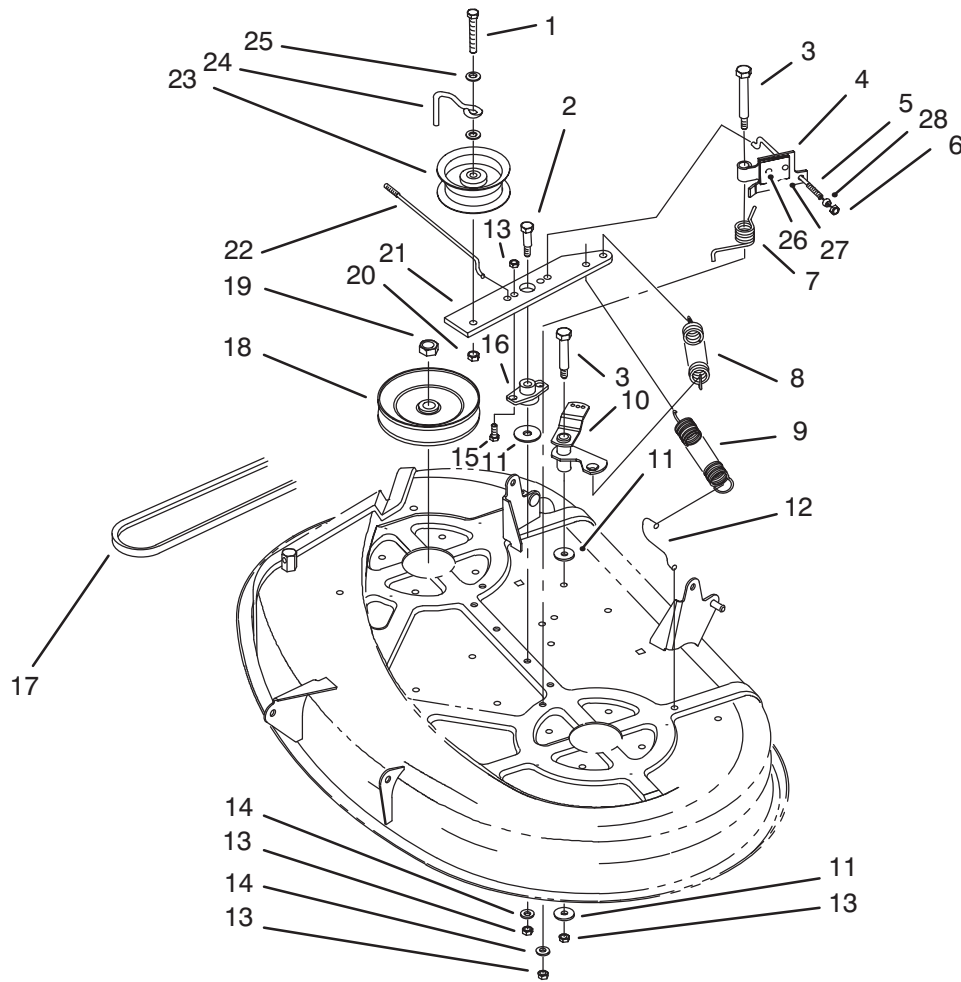

C-1347

BRAKE ASSEMBLY (38" CUTTING UNIT)

Ref. No.	Part No.	Description	No. Used
1	323-12	Screw - Hex Hd. Cap	1
2	7-0030	Bolt - Shoulder	1
3	88-4590	Bolt - Shoulder	3
4	88-6100	Brake - Deck (Incl. Ref. #26 & 27)	2
5	88-5550	Rod - Deck Brake L.H.	1
6	3296-42	Nut - Lock	2
7	88-5910	Spring - Torsion	2
8	88-6130	Spring - Deck Engage	1
9	92-8934	Spring - Extension	1
10	88-5390	Bellcrank	1
11	3256-68	Washer - Fender	3
12	88-5970	Hook - Spring Return	1
13	3296-29	Nut - Lock	6
14	3256-23	Washer - Flat	3

Ref. No.	Part No.	Description	No. Used
15	322-5	Screw - Hex Hd. Cap	2
16	88-4980	Bushing - Idler Arm	1
17	88-6250	V-Belt - Deck	1
18	88-5330	Pulley - Deck	2
19	3219-6	Nut - Lock	2
20	3296-39	Nut - Lock	1
21	88-4870	Arm - Idler	1
22	88-5540	Rod - Deck Brake R.H.	1
23	88-5630	Pulley - Idler	1
24	88-5070	Guide - Idler Belt	1
25	3256-24	Washer - Flat	2
26	3290-282	Rivet - Pop	4
27	56-9830	Pad - Brake	2
28	67-0710	Ball - Swivel	2