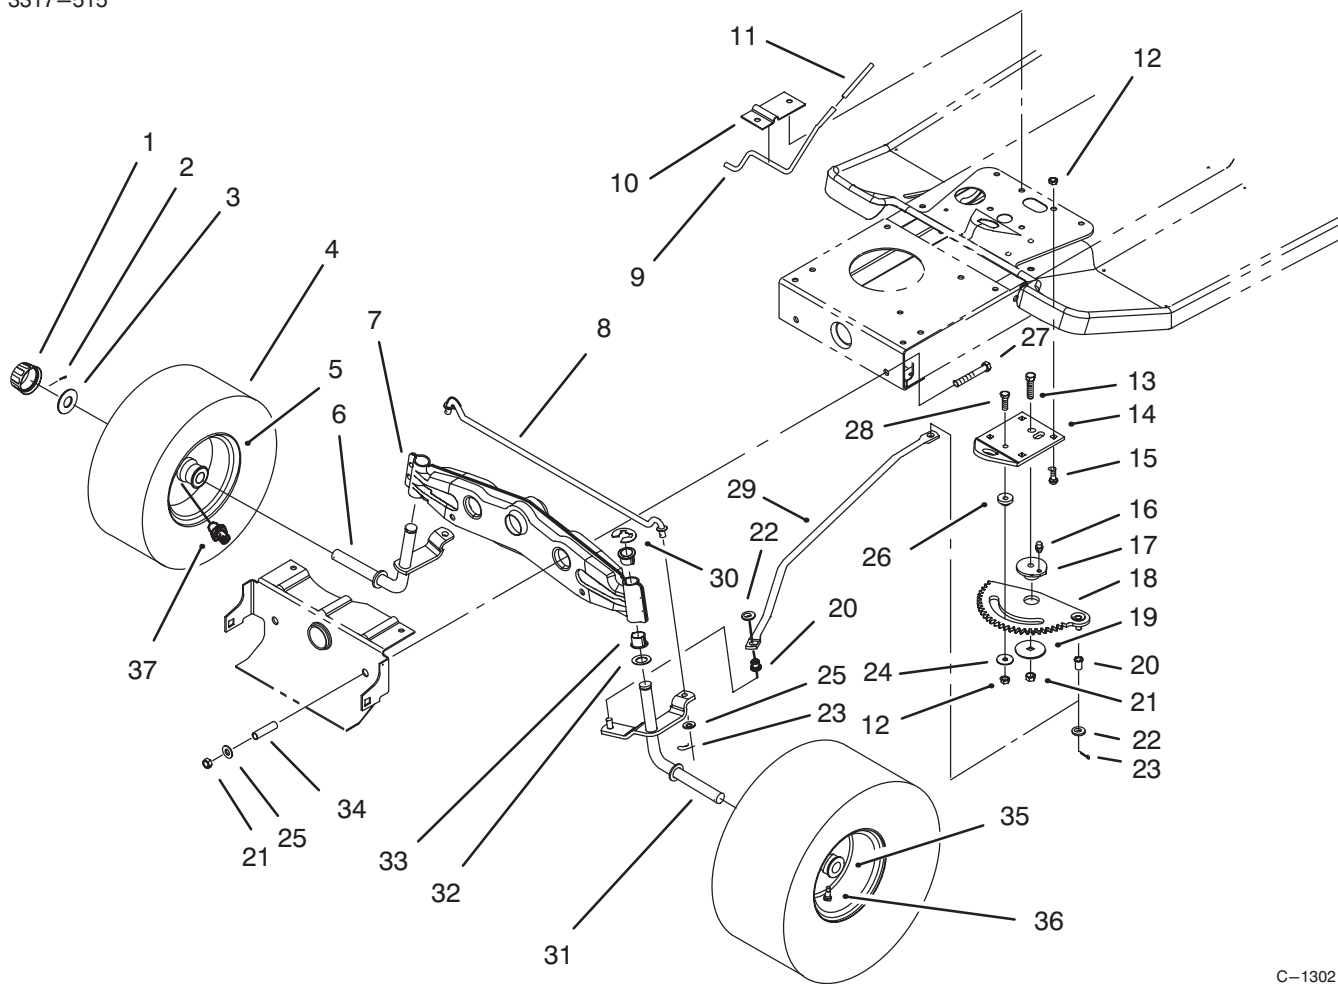

C-1302

FRONT AXLE ASSEMBLY

Ref. No.	Part No.	Description	No. Used
1	61-9780	Cap - Hub	2
2	3272-12	Pin - Cotter	2
3	28-2480	Washer	2
4	88-4070	Tire - 13"	2
5	88-4370	Rim - Front Wheel	2
6	92-7889	Spindle - R.H.	1
7	88-4460	Axle - Front	1
8	88-5380	Rod - Steering Tie	1
9	88-5510	Rod - Parking Brake	1
10	88-5520	Bracket - Parking Brake	1
11	88-0890	Grip - Brake Rod	1
12	3296-29	Nut - Lock	5
13	3231-4	Screw - Carriage	1
14	88-5130	Bracket - Steering Rack	1
15	3230-1	Bolt - Carriage	4
16	302-26	Fitting - Grease	1
17	88-4670	Bushing - Eccentric	1
18	88-5200	Rack - Steering	1
19	111419	Washer - Fender	1
20	52-2891	Bushing - Steering Link	2
21	3296-39	Nut - Lock	3

Ref. No.	Part No.	Description	No. Used
22	3256-25	Washer - Flat	2
23	3272-10	Pin - Cotter	4
24	5-4460	Washer - Fender	1
25	3256-24	Washer - Flat	4
26	88-5010	Spacer - Steering Rack	1
27	323-13	Screw - Hex Hd. Cap	2
28	3230-3	Screw - Carriage	1
29	88-4830	Link - Drag	1
30	32151-48	E-Ring	2
31	92-7890	Spindle - L.H.	1
32	3-6498	Washer - Thrust	2
33	88-5800	Bushing - Steering Spindle	4
34	88-5470	Spacer - Front Axle	2
35	88-4400	Bearing - Wheel	4
36	232-27	Valve Stem w/Cap	2
37	302-5	Fitting - Grease	2
*	232-39	Inner Tube	2
*	88-4280	Wheel & Tire Assembly (Incl. Ref. #4 & 5)	2

*Not Illustrated