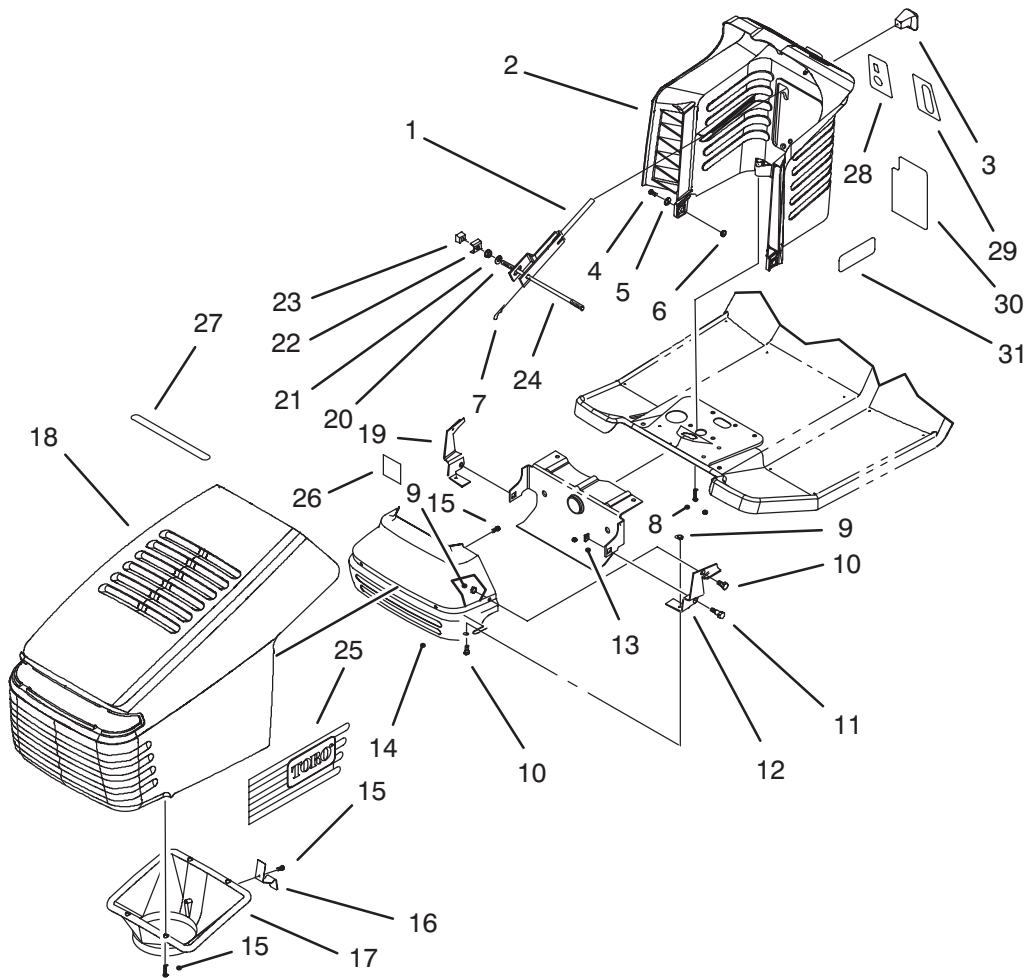

C-1308

HOOD ASSEMBLY

Ref. No.	Part No.	Description	No. Used
1	88-5190	Lever - Deck Engage	1
2	93-0303	Tower - Steering	1
3	62-1292	Knob - Engage Lever	1
4	322-3	Screw - Hex Hd. Cap	2
5	3256-23	Washer - Flat	2
6	3296-29	Nut - Lock	2
7	3290-307	Pin - Cotter	2
8	46-8091	Screw - Plastite	2
9	3296-42	Nut - Lock	4
10	321-2	Screw - Hex Hd. Cap	4
11	28-0540	Bolt - Shoulder	2
12	88-6050	Bracket - Hood Pivot L.H.	1
13	3290-496	Nut - Retained	2
14	88-3930	Shield - Heat	1
15	46-8090	Screw - Plastite	8
16	88-4220	Latch - Hood	1

Ref. No.	Part No.	Description	No. Used
17	88-4050	Duct - Hood Air	1
18	92-8650	Hood	1
19	88-6040	Bracket - Hood Pivot R.H.	1
20	3256-24	Washer - Flat	2
21	32128-43	Nut - Flange	2
22	88-4160	Clamp - Pivot Rod	2
23	88-4140	Nut - Wedge	2
24	88-4170	Rod - Tower Pivot	1
25	92-2467	Decal - Hood R.H.	1
*	92-2468	Decal - Hood L.H.	1
26	92-5782	Patch - Heat Tape	1
27	92-5748	Decal - Air Duct	1
28	92-5731	Decal - Ignition/Lights	1
29	92-5730	Decal - Throttle	1
30	93-6673	Decal - Deck Engage	1
31	93-4145	Decal - Tower 1338XL	2

*Not Illustrated