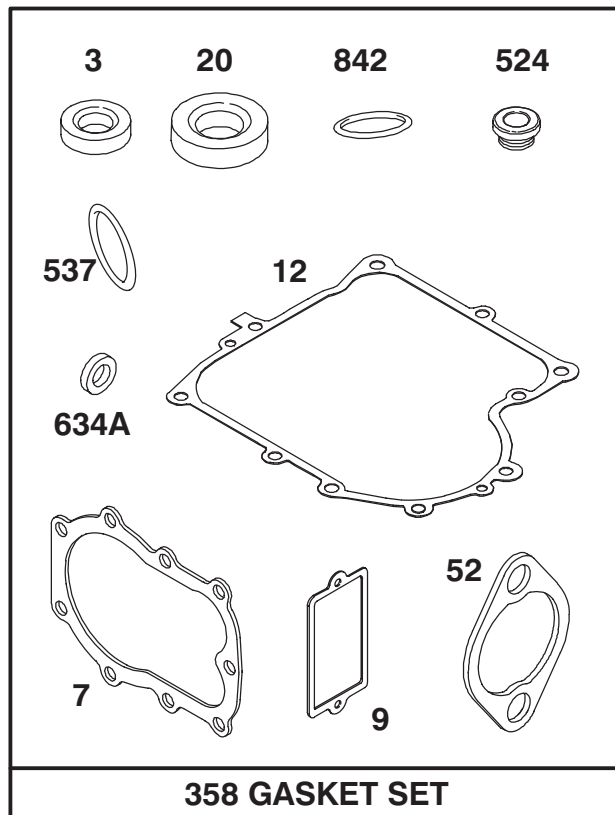

358 GASKET SET

Assemblies include all parts shown in frames.

ENGINE BRIGGS & STRATTON MODEL 28M707-0122-01

Ref. No.	Part No.	Description	No. Used
★3	391086	Seal—Oil	1
★7	271866	Gasket—Cylinder Head	1
★9	27803	Gasket—Valve Cover	1
★12	271916	Gasket—Crankcase Cover (1/64" Thick)	1
★	271997	Gasket—Crankcase Cover (.005" Thick)	1
★	271996	Gasket—Crankcase Cover (.009" Thick)	1
★20	291675	Seal—Oil	1
◆★51	272465	Gasket—Carburetor (Carb. to Elbow)	1
★52	272554	Gasket—Carburetor (Elbow to Cylinder)	1
●95	94098	Screw—Throttle	1
●104	231789	Pin—Float Hinge	1
●105	231855	Valve Assy.—Inlet Needle	1
●106	231854	Inlet Valve Seat	1

Ref. No.	Part No.	Description	No. Used
121	495799	Carburetor Kit	1
●127		Plug—Welch (Sold in Kit Only).	1
◆●137	281165	Gasket—Float Bowl	1
◆●138	281164	Washer—Float Bowl Screw	1
●142	494537	Nozzle—Carburetor	1
●147	231794	Pilot—Jet	1
358	494241	Gasket Set	1
★524	68838	Seal—Filler Tube	1
★537	281106	O-Ring—Air Cleaner	1
●634	281168	Seal—Choke Shaft	1
★634A	491323	Seal—Governor	1
●634B	394970	Washer—Throttle Shaft	1
★842	270920	Seal—Oil Filler Cap	1
977	494358	Carburetor Gasket Set	1
●987	281166	Seal—Throttle Shaft	1

★ Included in Gasket Set—Part No. 494241.
● Included in Carburetor Kit—Part No. 495799.

◆ Included in Carburetor Gasket Set—Part No. 494385.