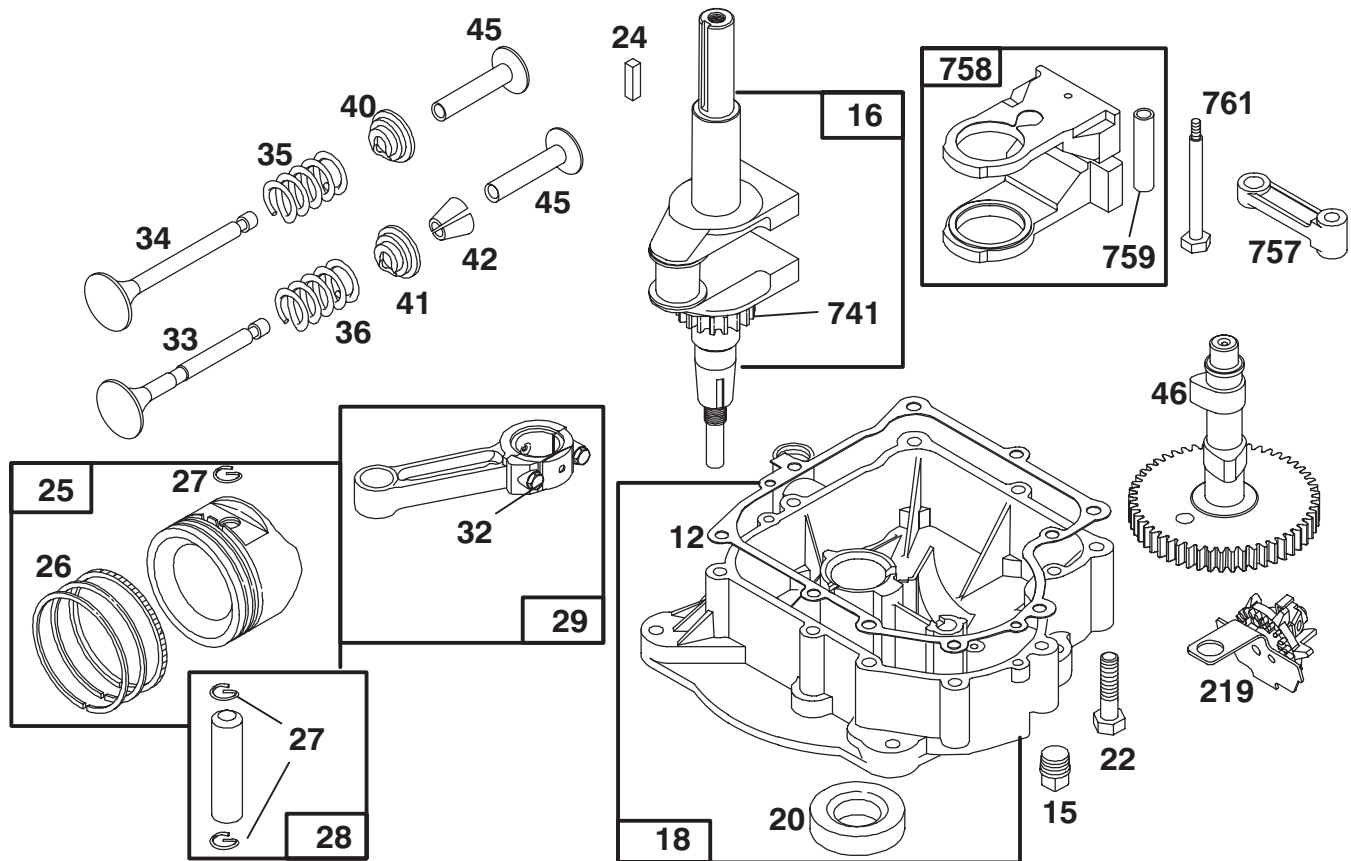

Assemblies include all parts shown in frames.

ENGINE BRIGGS & STRATTON MODEL 28M707-0122-01

Ref. No.	Part No.	Description	No. Used
★12	271916	Gasket—Crkscse. (1/64" Thick)	1
★	271997	Gasket—Crkscse. (.005" Thick)	1
★	271996	Gasket—Crkscse. (.009" Thick)	1
15	94239	Plug—Oil Drain	1
16	495162	Crankshaft	1
	94196	Key—Timing Gear	1
18	494238	Base—Engine	1
★20	291675	Seal—Oil	1
22	94624	Screw—Base Mtg. Sem	1
24	222698	Key—Flywheel	1
25	394661	Piston Assy. (Std.)	1
	394662	Piston Assy. (.010" O.S.)	1
	394663	Piston Assy. (.020" O.S.)	1
	394664	Piston Assy. (.030" O.S.)	1
26	391780	Ring Set—Piston (Std.)	1
	391781	Ring Set—Piston (.010" O.S.)	1
	391782	Ring Set—Piston (.020" O.S.)	1
	391783	Ring Set—Piston (.030" O.S.)	1

Ref. No.	Part No.	Description	No. Used
27	260924	Lock—Piston Pin	1
28	299691	Pin Assy.—Piston (Std.)	1
	391286	Pin Assy.—Piston (.005" O.S.)	1
29	490348	Rod Assy — Connecting	1
	490469	Rod—Connecting (020" U.S. Crankpin Bore)	1
32	94671	Screw—Connecting Rod	1
33	262246	Valve—Exhaust	1
34	262247	Valve—Intake	1
35	65906	Spring—Intake Valve	1
36	26828	Spring—Exhaust Valve	1
40	221596	Retainer—Intake Valve	1
41	292260	Rotocoil—Exhaust Valve	1
42	93630	Retainer—Ex. Valve Rotocoil	1
45	262248	Tappet—Valve	1
46	212897	Gear—Cam	1
219	490815	Oil Slinger, Gov. Gear Assy.	1
741	262932	Gear—Timing	1
757	212359	Link—Counterweight	1
758	399891	Counterweight Assy.	1
759	298909	Pin—Counterweight	1
761	93875	Screw—Counterweight	1

★ Included in Gasket Set—Part No. 494241.