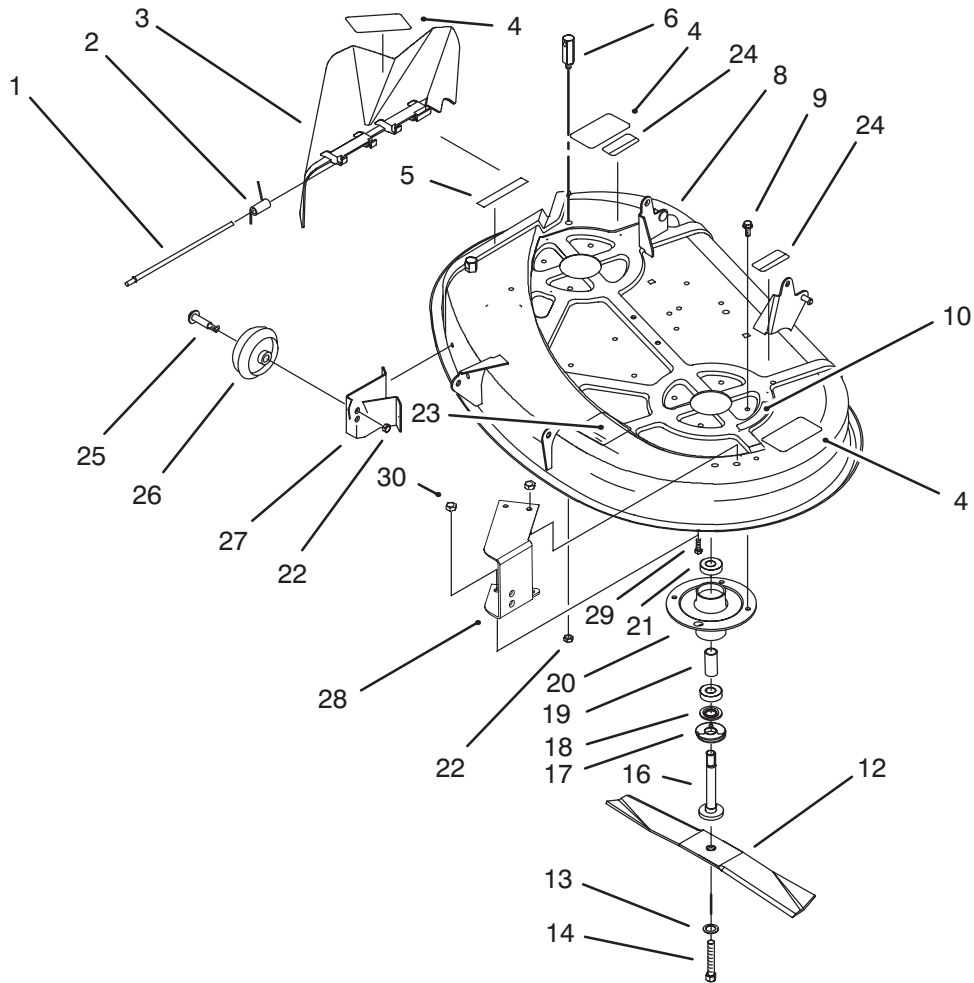

C-2287A

HOUSING & SPINDLE ASSEMBLY (38" CUTTING UNIT)

Ref. No.	Part No.	Description	No. Used	Ref. No.	Part No.	Description	No. Used
1	57-4380	Rod - Deflector Hinge	1	17	80-4360	Shield - Bearing	2
2	57-6950	Spring - Torsion	1	18	80-4380	Spacer - Hardened	2
3	93-7695	Deflector Ass'y (Incl. Ref. #4)	1	19	62-3661	Spacer - Bearing	2
4	93-7010	Decal - Danger	3	20	88-4510	Housing - Spindle	2
5	93-7009	Decal - Deflector Danger	1	21	38-7820	Bearing - Spindle	4
6	57-4360	Post - Rear Pivot	1	22	3296-39	Nut - Lock	3
8	93-3158-01	Deck - 38"	1	23	93-6679	Decal - Belt Guide	1
9	32144-41	Screw - Taptite	8	24	93-6674	Decal - Caution Spring	2
10	93-6677	Decal - Shield Danger	1	25	56-6591	Bolt - Shoulder	2
12	57-4700	Blade - Side Discharge	2	26	701756	Wheel - Deck	2
13	3290-465	Washer - Belleville	2	27	88-5740	Bracket - R.H.	1
14	26-0671	Bolt - Blade	2	28	93-3896	Bracket - L.H.	1
16	80-4341	Shaft - Spindle	2	29	322-3	Screw - Hex Hd. Cap	6
				30	3296-29	Nut - Lock	6