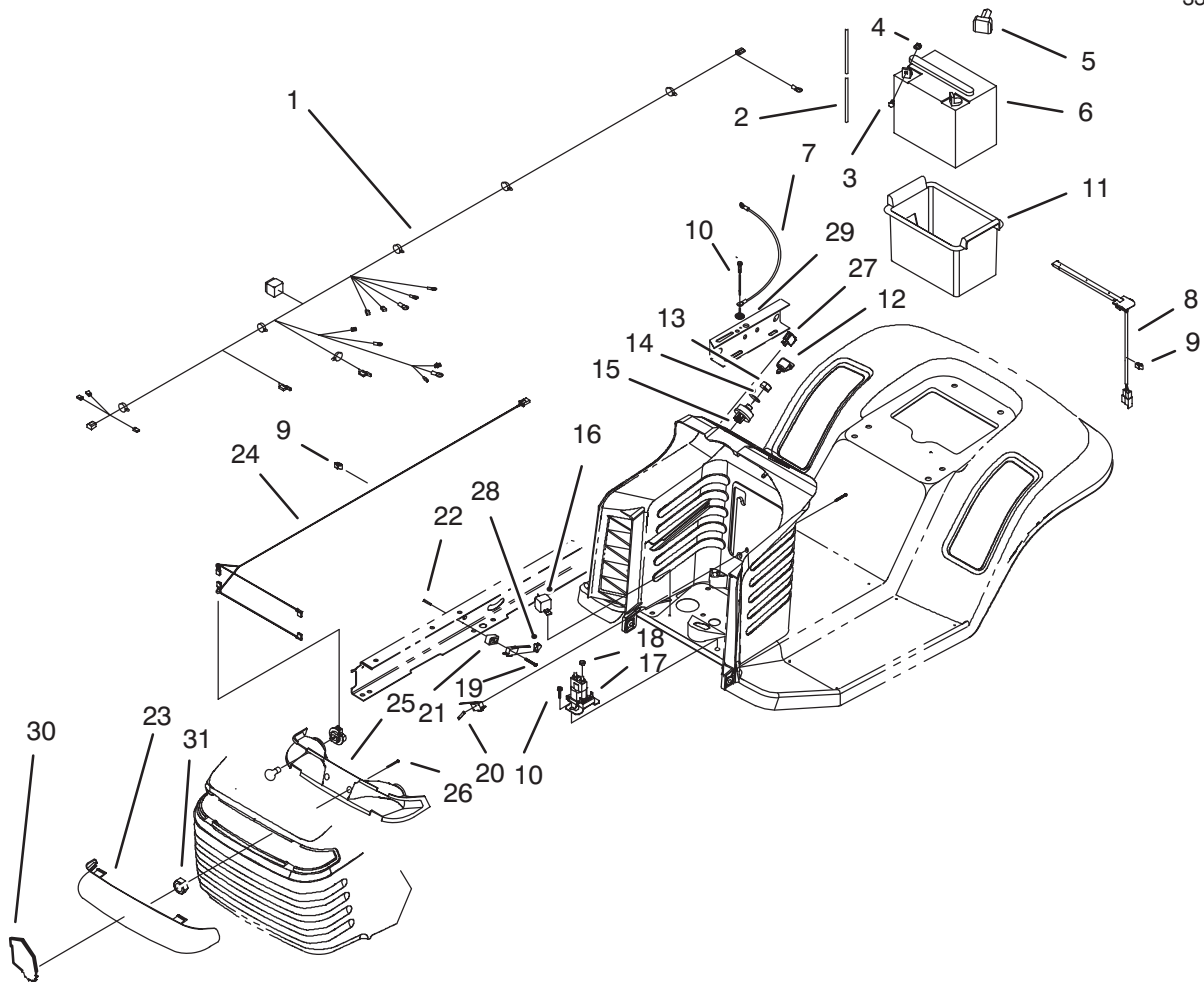

C-1831A

ELECTRICAL ASSEMBLY

Ref. No.	Part No.	Description	No. Used	Ref. No.	Part No.	Description	No. Used
1	93-3810	Harness - Wire	1	16	116397	Relay	1
2	56-2540	Vent - Tube	1	17	92-9845	Solenoid	1
3	321-4	Screw - Hex Hd. Cap	2	18	32149-2	Nut - Keps	3
4	32103-22	Nut - Wing	2	19	93-0539	Screw - Phillips Hd.	4
5	28-8080	Boot - Battery Terminal	1	20	88-9932	Switch - Micro	2
6	80-2600	Battery - 7 Plate	1	21	88-4880	Spacer - Microswitch	1
7	44-8110	Cable - Battery Negative	1	22	3290-354	Speednut	2
8	38-1420	Switch - Seat	1	23	88-3960	Lens - Headlights	1
9	702366	Clip - Wire Retainer	3	24	88-4320	Harness - Wire	1
10	32144-4	Screw - Hex Hd. Thr'd Form.	3	25	88-3970	Reflector & Lamp	1
11	88-4040	Box - Battery	1	26	32144-32	Screw - Plastite	2
12	63-8360	Key - Ignition	1	27	92-8875	Switch - Rocker	1
13	218-461	Nut - Hex	1	28	93-3240	Seal - Plunger	2
14	3254-5	Washer - Lock	1	29	3255-7	Washer - Ext. Tooth Lock	1
15	88-9830	Switch - Ignition	1	30	80-2240	Plate - Grille Panel	1
				31	3290-299	Nut - Tinnerman	1