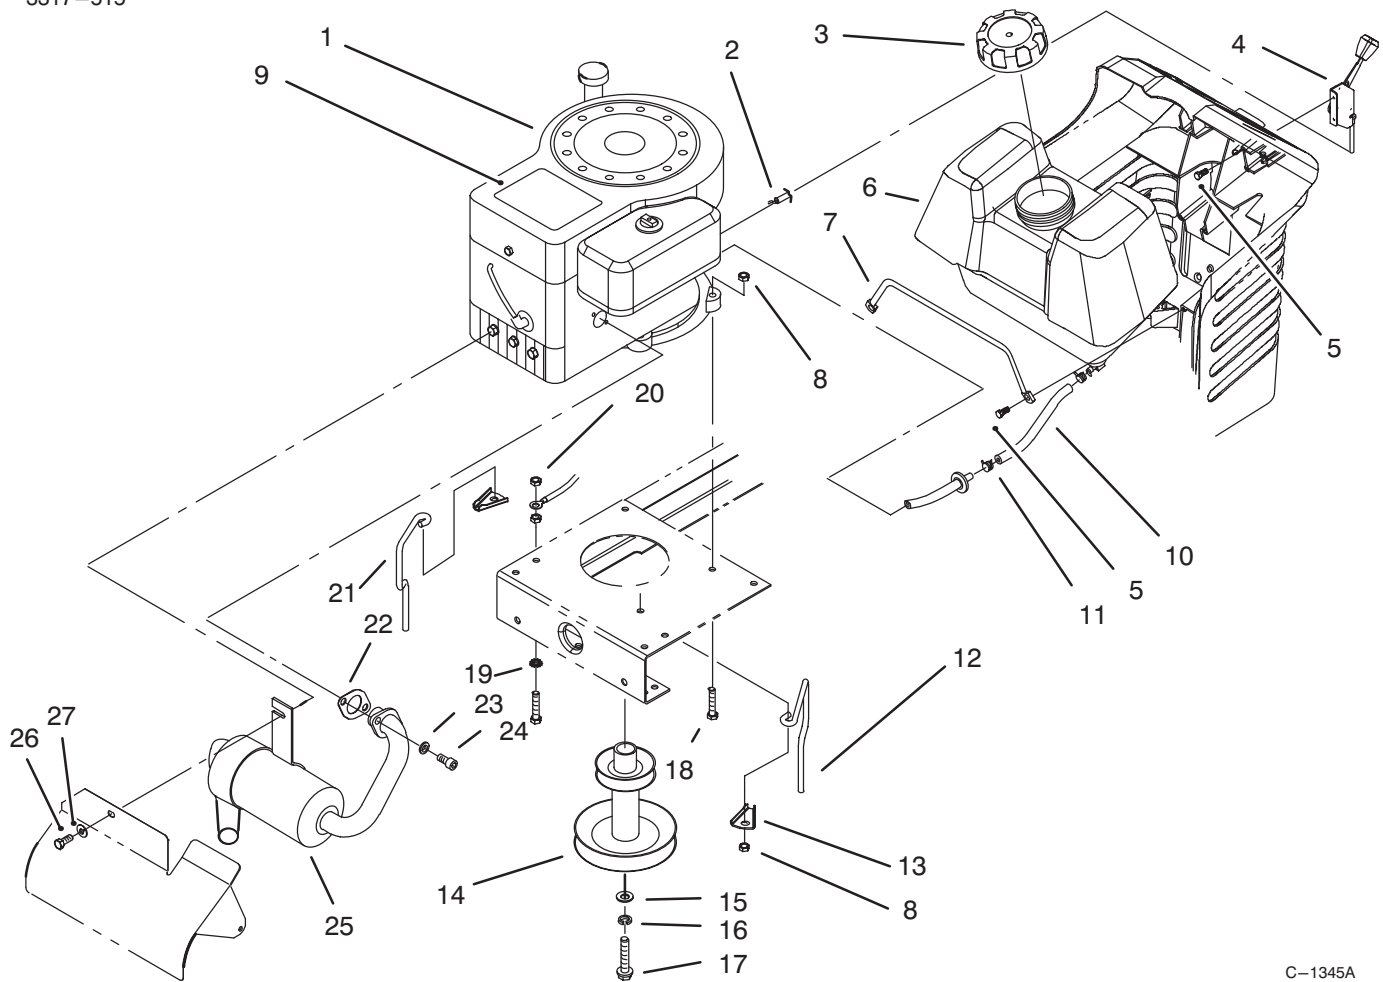

C-1345A

ENGINE ASSEMBLY

Ref. No.	Part No.	Description	No. Used
1		Engine – 13 H.P.	1
2	88-4350	Cable – Throttle	1
3	88-3980	Cap – Gas	1
4	88-4340	Control – Throttle	1
5	27-0220	Screw – Plastite	4
6	88-3880	Tank – Gas	1
7	88-5920	Rod – Gas Tank	1
8	3296-29	Nut – Lock	3
9	92-8757	Decal – Engine 13 H.P.)	1
10	47-2963	Line – Fuel	1
11	2412-98	Clamp – Hose	2
12	88-5830	Guide – Belt L.H.	1
13	76-3820	Anchor – Belt Guide	2
14	88-4850	Pulley – Engine	1

Ref. No.	Part No.	Description	No. Used
15	3256-25	Washer – Flat	1
16	3253-22	Washer – Lock	1
17	26-0671	Bolt – Blade	1
18	322-9	Screw – Hex Hd. Cap	4
19	3255-8	Washer – Ext. Tooth Lock	1
20	32149-1	Nut – Keps	2
21	88-5840	Guide – Belt R.H.	1
22	88-4410	Gasket – Muffler	1
23	3253-4	Washer – Lock	2
24	3274-12	Screw – Hex Soc. Hd.	2
25	88-6480	Muffler	1
26	321-4	Screw – Hex Hd. Cap	1
27	3253-3	Washer – Lock	1