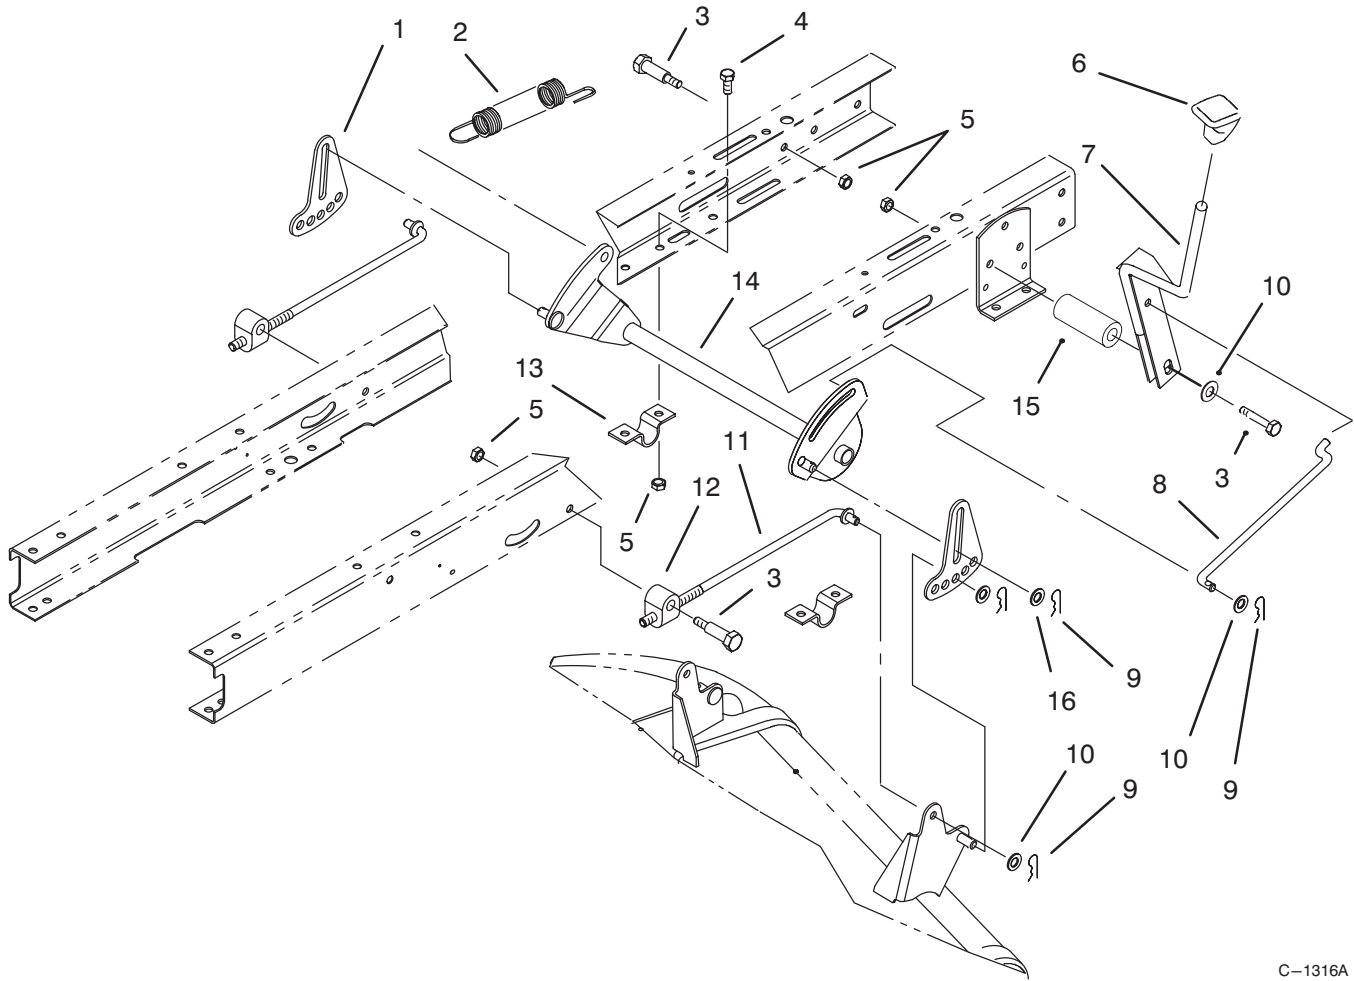

C-1316A

HEIGHT OF CUT ASSEMBLY

Ref. No.	Part No.	Description	No. Used
1	88-5570	Link - Adjusting H.O.C.	2
2	88-6460	Spring - Extension	1
3	7-0030	Bolt - Shoulder	4
4	322-3	Screw - Hex Hd. Cap	4
5	3296-29	Nut - Lock	8
6	62-1292	Knob - Shift	1
7	93-3822	Lever - H.O.C.	1
8	88-5900	Link - H.O.C.	1

Ref. No.	Part No.	Description	No. Used
9	3290-307	Pin - Hair Cotter	7
10	3256-24	Washer - Flat	4
11	88-5450	Rod - Hanger Rear	2
12	88-4230	Trunnion - H.O.C. Rear	2
13	88-4730	Clamp - H.O.C. Pivot	2
14	88-5110	Pivot - H.O.C.	1
15	65-7210	Spacer	1
16	80-6990	Washer - Hardened	4