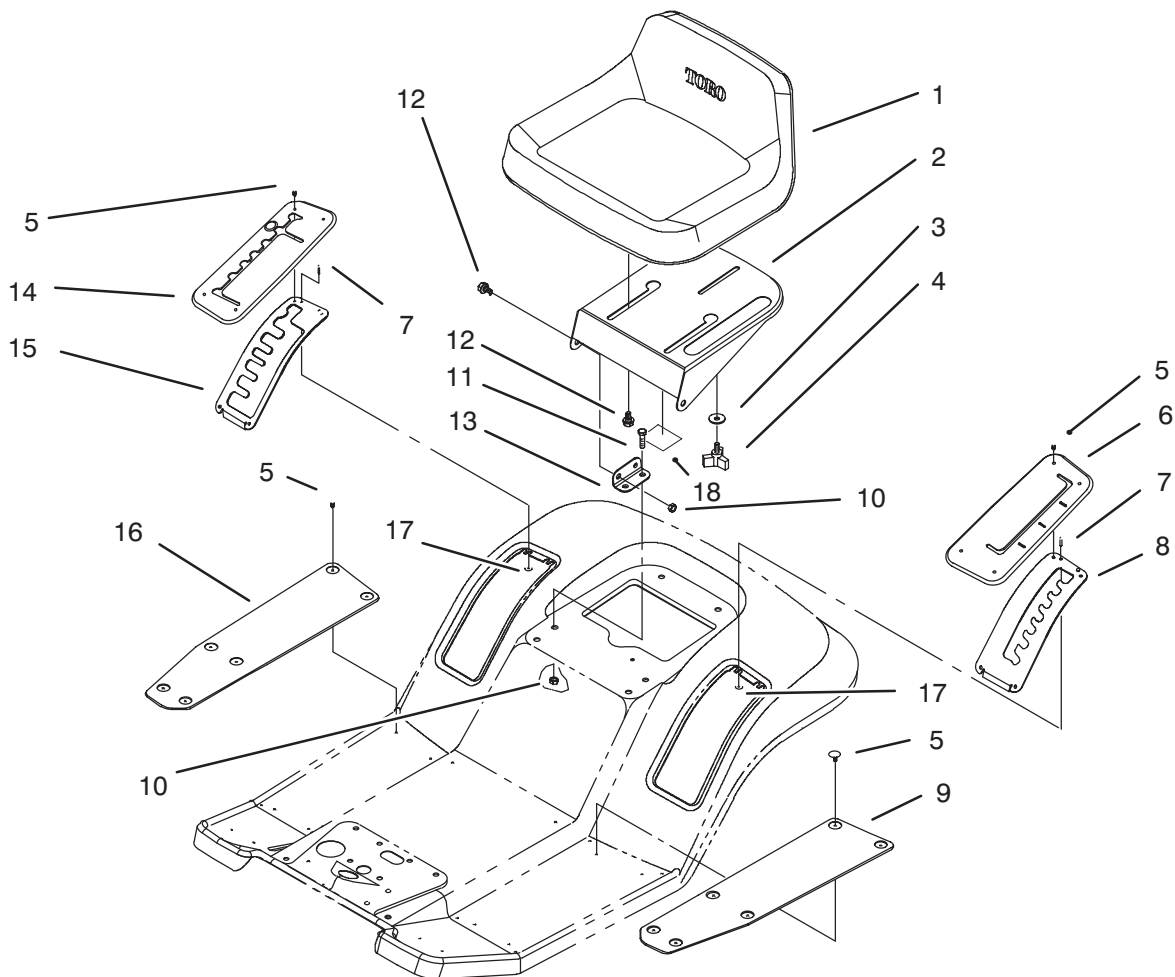

C-1830A

SEAT ASSEMBLY

Ref. No.	Part No.	Description	No. Used
1	88-3950	Seat	1
2	88-4910	Support - Seat	1
3	5-4460	Washer - Fender	1
4	92-9674	Knob - Studded	1
5	3290-479	Fastener - Panel	20
6	93-7657	Cover - H.O.C.	1
7	3290-282	Rivet - Pop	4
8	88-5030	Gate - H.O.C.	1
9	88-5240	Mat - L.H. Foot	1

Ref. No.	Part No.	Description	No. Used
10	3296-29	Nut - Lock	6
11	322-3	Screw - Hex Hd. Cap	4
12	37-8770	Bolt - Shoulder	4
13	88-4820	Bracket - Seat Hinge	2
14	93-7656	Cover - Shift Gate	1
15	88-5020	Gate - Shift	1
16	88-5220	Mat - R.H. Foot	1
17	3269-26	Washer - Backup	4
18	114621	Decal - Noise	1