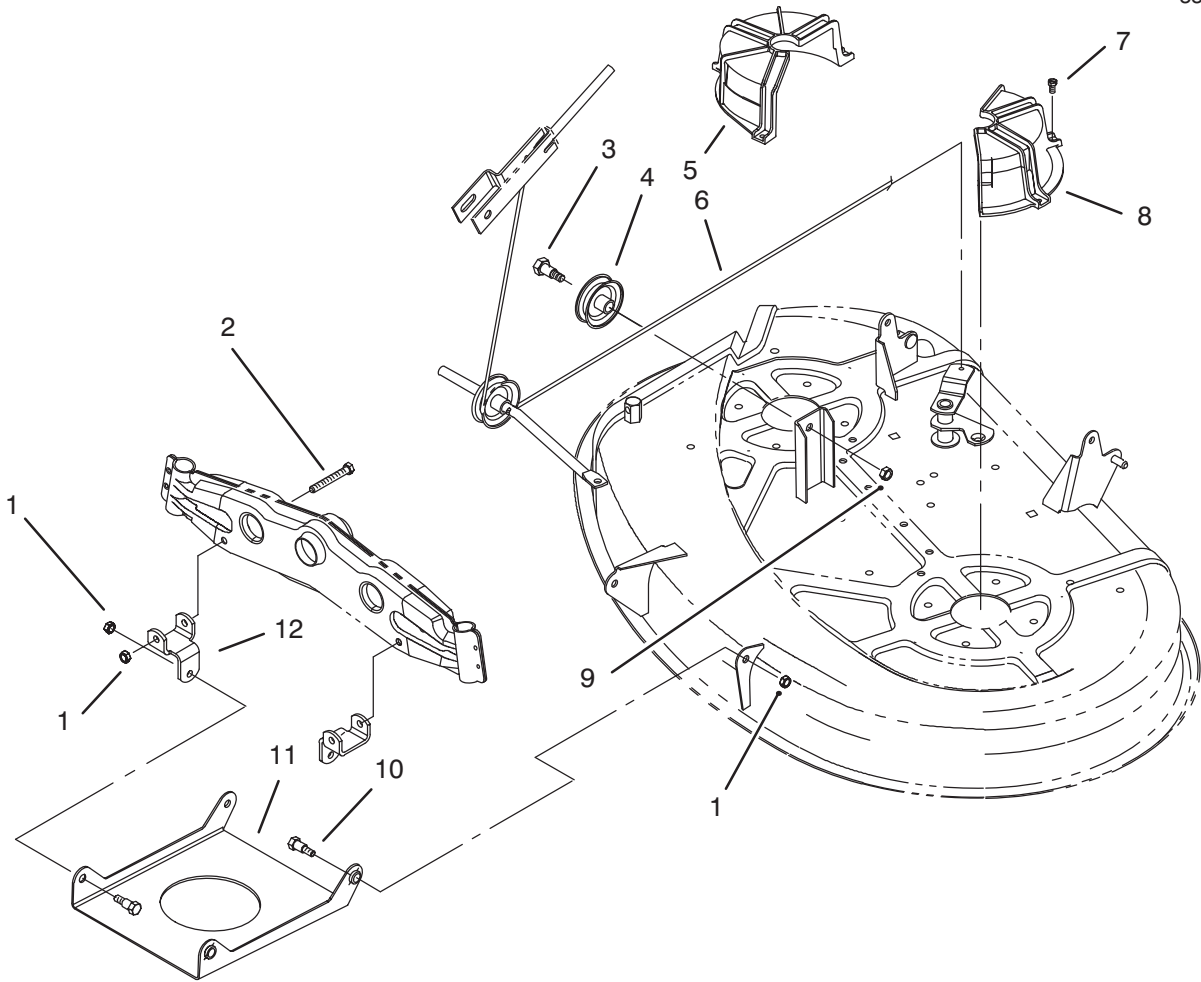

C-1348

CABLE & COVER ASSEMBLY (38" CUTTING UNIT)

Ref. No.	Part No.	Description	No. Used
1	3296-29	Nut - Lock	6
2	322-12	Screw - Hex Hd. Cap	2
3	23-0310	Bolt - Shoulder	1
4	88-4700	Pulley - Cable	1
5	88-4020	Guide - Deck Belt R.H.	1
6	88-6410	Cable - Deck Engage	1
7	32104-76	Screw - Thread Cutting	5

Ref. No.	Part No.	Description	No. Used
8	88-4030	Guide - Deck Belt L.H.	1
9	3296-39	Nut - Lock	1
10	28-0540	Bolt - Shoulder	4
11	88-4900	Pan - Front Deck Suspension	1
12	88-4640	Bracket - Deck Suspension	2