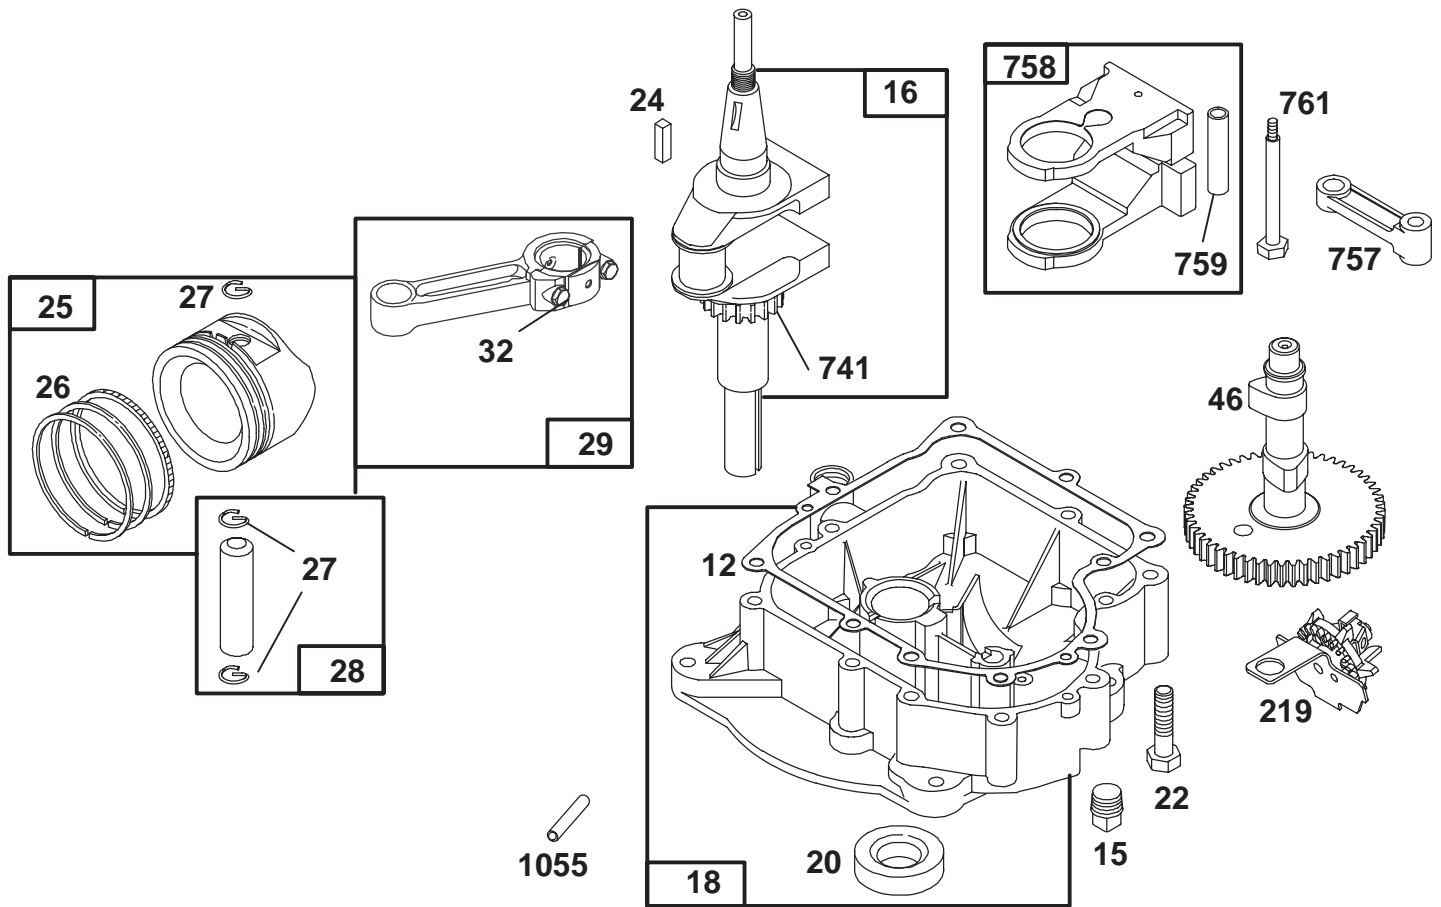

Assemblies include all parts shown in frames.

ENGINE BRIGGS & STRATTON MODEL 28Q777-0168-01

Ref. No.	Part No.	Description	No. Used
★12	271916	Gasket-Crankcase (.015" Thick)	1
★	271997	Gasket-Crankcase (.005" Thick)	1
★	271996	Gasket-Crankcase (.009" Thick)	1
15	94239	Plug-Oil Drain	1
16	495162	Crankshaft Note: For Timing Gear Key-Order 94196.	1
18	496742	Base-Engine	1
★20	291675	Seal-Oil	1
22	94624	Screw-Sem	1
24	222698	Key-Flywheel	1
25	494860	Piston Assembly (Standard)	1
	495977	Piston Assy. (.010" O.S.)	1
	495978	Piston Assy. (.020" O.S.)	1
	495979	Piston Assy. (.030" O.S.)	1
26	495854	Ring Set (Standard)	1
	495852	Ring Set (.010" O.S.)	1
	495851	Ring Set (.020" O.S.)	1
	495855	Ring Set (.030" O.S.)	1

Ref. No.	Part No.	Description	No. Used
27	260924	Lock-Piston Pin	1
28	299691	Pin-Piston (Standard)	1
	391286	Pin-Piston (.005" O.S.)	1
29	494504	Rod-Connecting	1
	495490	Rod-Conn. (.020" U.S.)	1
32	94695	Screw-Conn. Rod (1 57/64" Long)	1
	94648	Screw-Conn. Rod (1 5/8" Long)	1
46	496651	Gear-Cam	1
219	490815	Gear-Gov.	1
741	262932	Gear-Timing	1
757	213998	Link-Counterweight	1
758	399891	Counterweight Assy.	1
759	298909	Pin-Counterweight	1
761	94593	Screw-Counterweight	1
1055	231931	Tube-Oil Pump	1

★ Included in Gasket Set-Part No. 495993.

△ Included in Valve Overhaul Kit-Part No. 495992.

● Included in Carburetor Kit-Part No. 497535.

◆ Included in Carburetor Gasket Set-Part No. 494385.