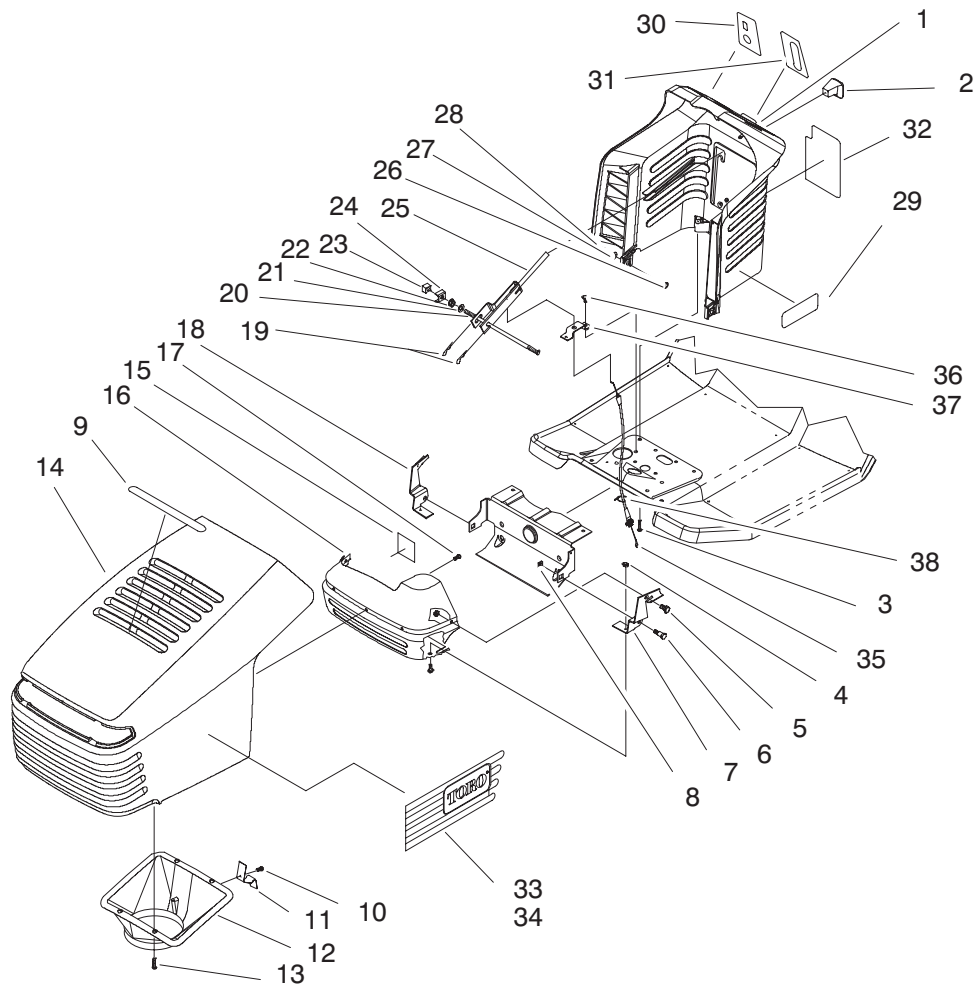

MODEL NO. 71192-5900001 & UP  
 MODEL NO. 71216-5900001 & UP

**PARTS  
 CATALOG**

**1544HXL LAWN TRACTOR  
 1544HXLE LAWN TRACTOR**

C-2304

**FRAME ASSEMBLY**

Ref. No.	Part No.	Description	No. Used
1	701178	Cap - Protector	2
2	322-5	Screw - Hex Hd. Cap	2
3	3256-23	Washer - Flat	2
4	88-6220	Spring - Compression	2
5	88-3940	Panel - Rear Hitch	1
6	3296-29	Nut - Lock	2
7	322-3	Screw - Hex Hd. Cap	4
8	3296-29	Nut - Lock	4
9	322-3	Screw - Hex Hd. Cap	4
10	93-3857	Bracket - Trans. Mtg. L.H.	1
11	88-4620	Bracket - Idler Pivot	1
12	3296-29	Nut - Hex Lock	4
13	88-4660	Frame - Rail L.H.	1
14	3296-29	Nut - Lock	2
15	3296-29	Nut - Lock	6
16	3296-29	Nut - Lock	2
20	322-3	Screw - Hex Hd. Cap	6
21	93-3834	Support - Front Axle	1

Ref. No.	Part No.	Description	No. Used
22	3256-23	Washer - Flat	2
23	322-3	Screw - Hex Hd. Cap	2
24	88-4630	Plate - Engine Mounting	1
25	88-4650	Frame - Rail R.H.	1
26	322-3	Screw - Hex Hd. Cap	4
27	322-3	Screw - Hex Hd. Cap	2
28	88-3840	Body - Rear	1
29	3296-29	Nut - Lock	4
31	93-6678	Decal - Dump Valve Hydro	1
32	117242	Decal - USA Red (Model No. 71192 Only)	1
33	92-2486	Decal - Instruction (Model No. 71192 Only)	1
33	93-6676	Decal - Instruction (Model No. 71216 Only)	1
35	93-3774	Decal - Rear Body 1544	1
36	93-3856	Bracket - Trans. Mtg. R.H.	1
38	93-3831	Support - Rear	1