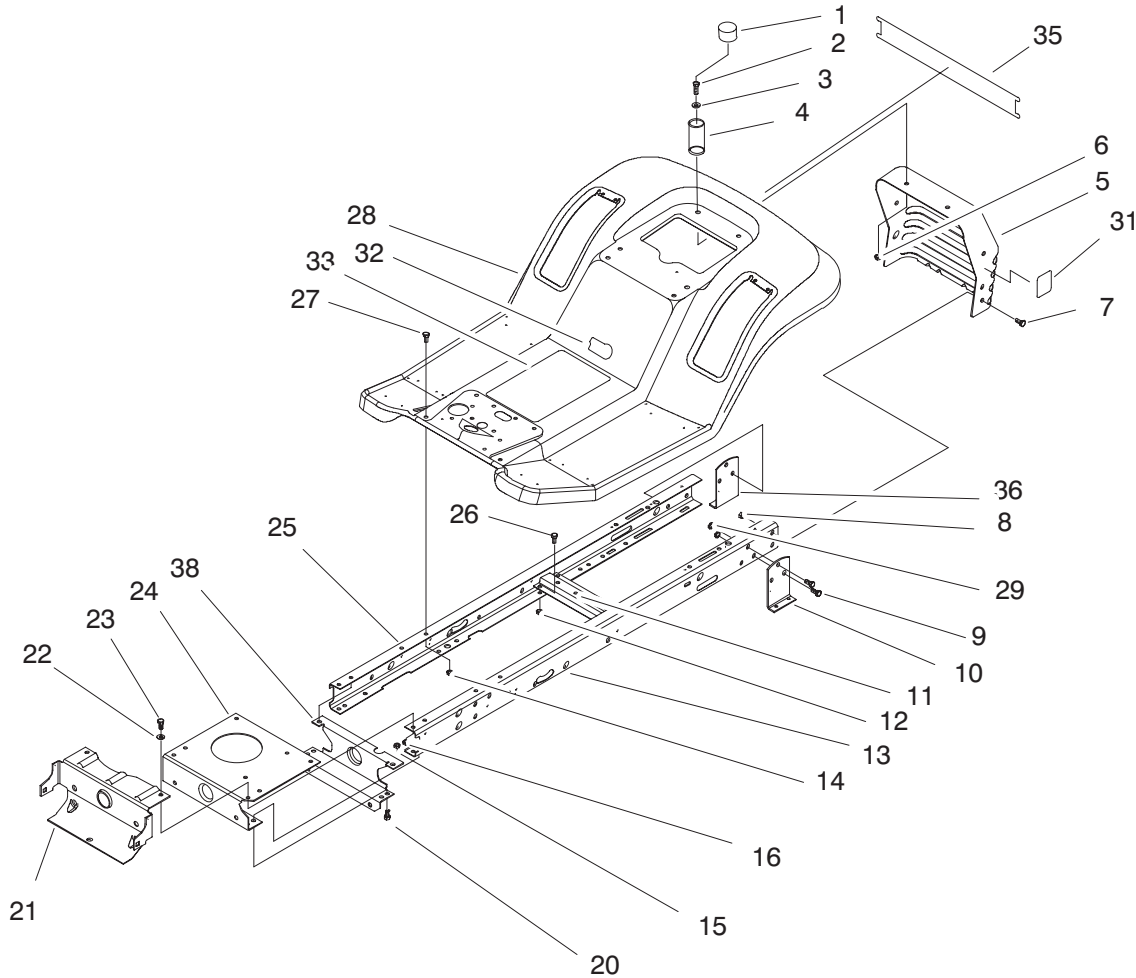

MODEL NO. 71192-5900001 & UP  
 MODEL NO. 71216-5900001 & UP

**PARTS  
 CATALOG**

**1544HXL LAWN TRACTOR  
 1544HXLE LAWN TRACTOR**

C-2304

**FRAME ASSEMBLY**

Ref. No.	Part No.	Description	No. Used
1	701178	Cap - Protector	2
2	322-5	Screw - Hex Hd. Cap	2
3	3256-23	Washer - Flat	2
4	88-6220	Spring - Compression	2
5	88-3940	Panel - Rear Hitch	1
6	3296-29	Nut - Lock	2
7	322-3	Screw - Hex Hd. Cap	4
8	3296-29	Nut - Lock	4
9	322-3	Screw - Hex Hd. Cap	4
10	93-3857	Bracket - Trans. Mtg. L.H.	1
11	88-4620	Bracket - Idler Pivot	1
12	3296-29	Nut - Hex Lock	4
13	88-4660	Frame - Rail L.H.	1
14	3296-29	Nut - Lock	2
15	3296-29	Nut - Lock	6
16	3296-29	Nut - Lock	2
20	322-3	Screw - Hex Hd. Cap	6
21	93-3834	Support - Front Axle	1