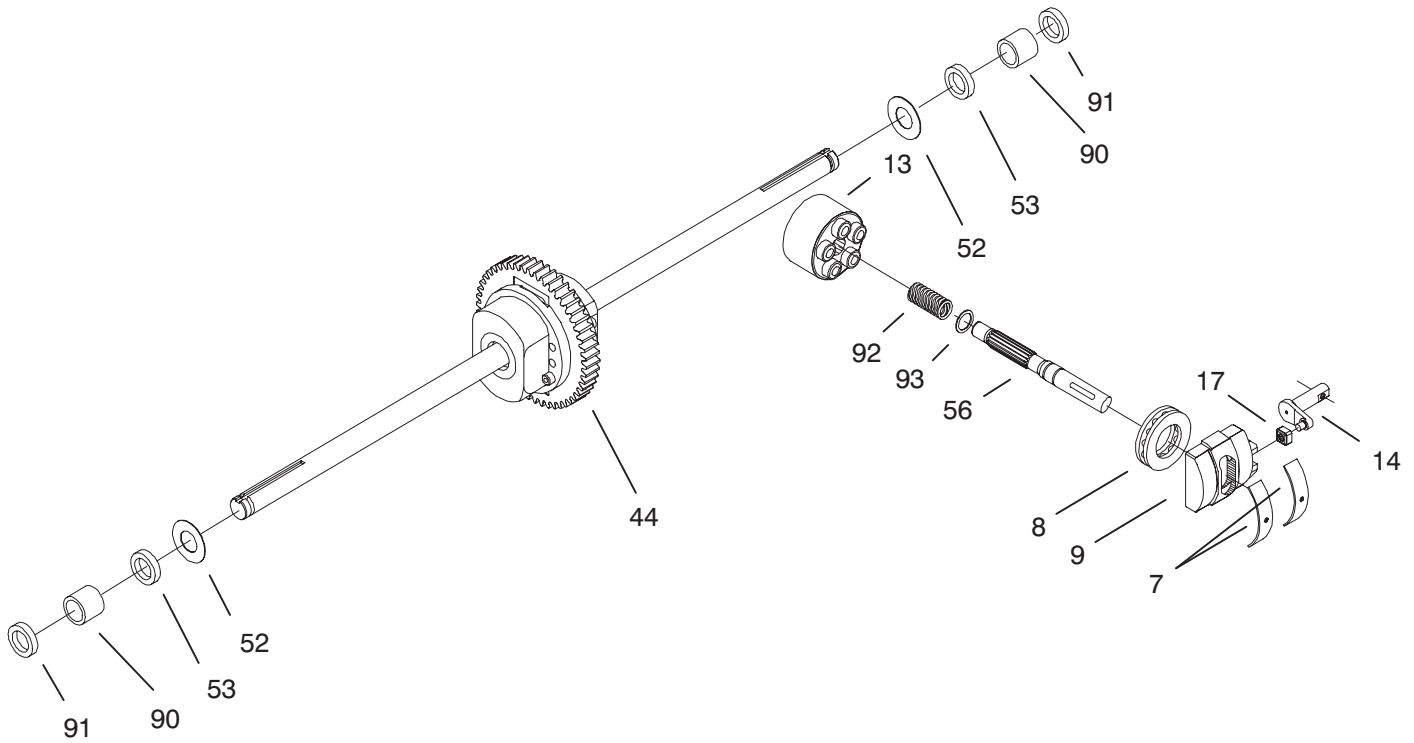

C-2334

HYDRO TRANSAXLE ASSEMBLY (Continued)

Ref. No.	Part No.	Description	No. Used
7	94-1905	Bearing - Cradle	2
8	94-1906	Bearing - Thrust	1
9	94-1907	Swashplate - Variable	1
13	94-1908	Block - Cylinder Ass'y	1
14	94-1909	Arm - Trunion	1
15	92-6544	Seal - Lip	1
17	94-1910	Guide - Slot	1
44	94-1921	Differential Ass'y	1

Ref. No.	Part No.	Description	No. Used
52	94-1922	Washer	2
53	94-1924	Seal	2
56	94-1925	Shaft - Input	1
90	94-1934	Sleeve Bearing	2
91	94-1935	Seal - Wiper	2
92	94-1936	Spring - Block	1
93	94-1937	Washer - Block Thrust	1