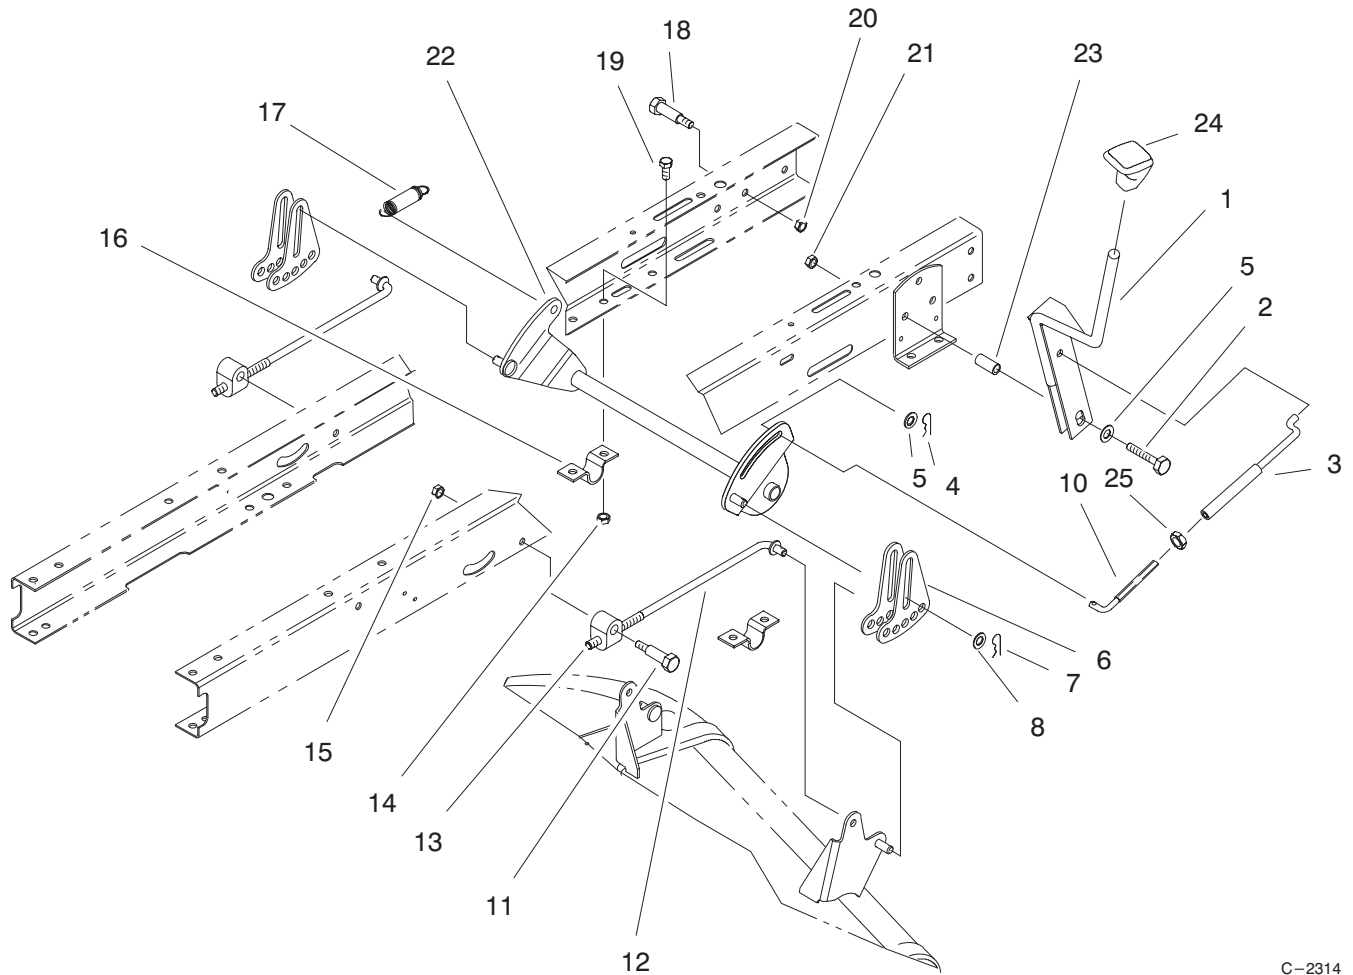

C-2314

HEIGHT OF CUT ASSEMBLY

Ref. No.	Part No.	Description	No. Used	Ref. No.	Part No.	Description	No. Used
1	93-3822	Lever - H.O.C.	1	14	3296-29	Nut - Lock	4
2	322-9	Screw - Hex Hd. Cap	1	15	3296-29	Nut - Lock	2
3	93-3885	Tube	1	16	88-4730	Clamp - H.O.C. Pivot	2
4	3290-307	Pin - Hair Cotter	1	17	93-3808	Sspring - Extension	1
5	3256-24	Washer - Flat	1	18	7-0030	Bolt - Shoulder	1
6	88-5570	Link - Adjusting H.O.C.	1	19	322-3	Screw - Hex Hd. Cap	4
7	3290-307	Pin - Hair Cotter	2	20	3296-29	Nut - Lock	1
8	80-6990	Washer - Hardened	2	21	3296-29	Nut - Lock	1
10	93-3888	Link - H.O.C.	1	22	93-7660	Pivot - H.O.C.	1
11	7-0030	Bolt - Shoulder	2	23	65-7210	Spacer	1
12	88-5450	Rod - Hanger Rear	2	24	62-1292	Knob - Control	1
13	88-4230	Trunnion - H.O.C. Rear	2	25	3218-2	Nut - Hex Jam	1