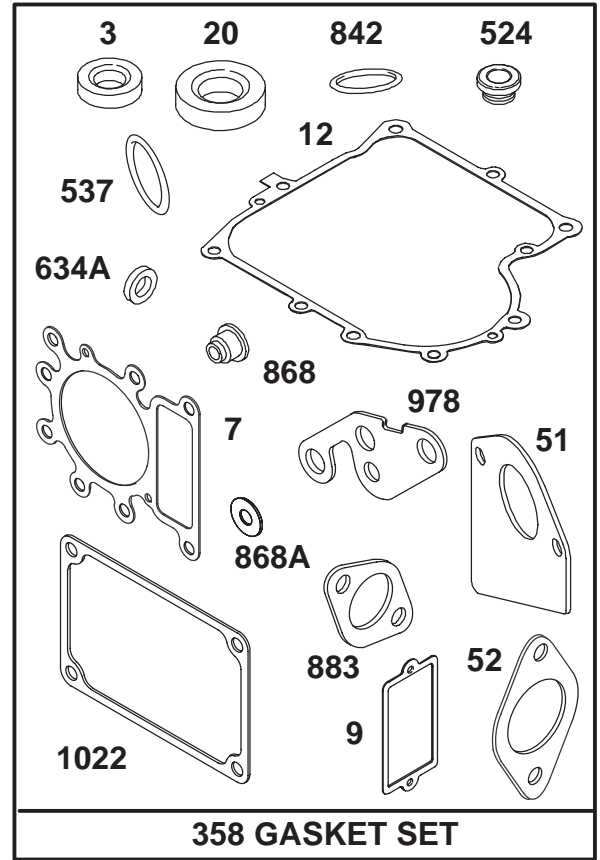

Assemblies include all parts shown in frames.

ENGINE BRIGGS & STRATTON MODEL 28Q777-0168-01

Ref. No.	Part No.	Description	No. Used
★3	391086	Seal-Oil	1
△★7	272614	Gasket-Cylinder Head	1
★9	27803	Gasket-Valve Cover	1
★12	271916	Gasket-Crankcase (.015" Thick)	1
★	271997	Gasket-Crankcase (.005" Thick)	1
★	271996	Gasket-Crankcase (.009" Thick)	1
★20	291675	Seal-Oil	1
●◆51	272465	Gasket-Carburetor	1
△★52	272569	Gasket-Carburetor	1
●95	94098	Screw-Throttle	1
●104	231789	Pin-Float Hinge	1
●105	231855	Valve-Inlet Needle	1
●106	231854	Seat-Inlet	1
★116A	281402	O-Ring	1
●11723	1858	Jet-Main	1
121	497535	Carburetor Kit	1
●127		Plug-Welch (Sold in Kit Only).	1

Ref. No.	Part No.	Description	No. Used
●◆137	281165	Gasket-Float Bowl	1
●◆138	281164	Washer-Float Bowl	1
●142	231859	Nozzle-Carburetor	1
●147	497472	Jet-Pilot	1
358	495993	Gasket Set	1
★524	68838	Seal-Fill Tube	1
★537	281106	Gasket-Air Cleaner	1
●634	281168	Seal-Choke Shaft	1
★634A	491323	Seal-Governor	1
●634B	281167	Seal-Throttle Shaft	1
★842	270920	Seal-Oil Filler Cap	1
△★868	494435	Seal-Valve	1
△★868A	272610	Gasket-Valve	1
△★883	272293	Gasket-Exhaust	1
977	494385	Carburetor Gasket Set	1
★978	272888	Gasket-Adapter	1
●987	281166	Seal-Shaft	1
△★1022	272475	Gasket-Rocker Cover	1
1033	495992	Kit-Valve Overhaul	1

★ Included in Gasket Set-Part No. 495993.
△ Included in Valve Overhaul Kit-Part No. 495992.

● Included in Carburetor Kit-Part No. 497535.
◆ Included in Carburetor Gasket Set-Part No. 494385.