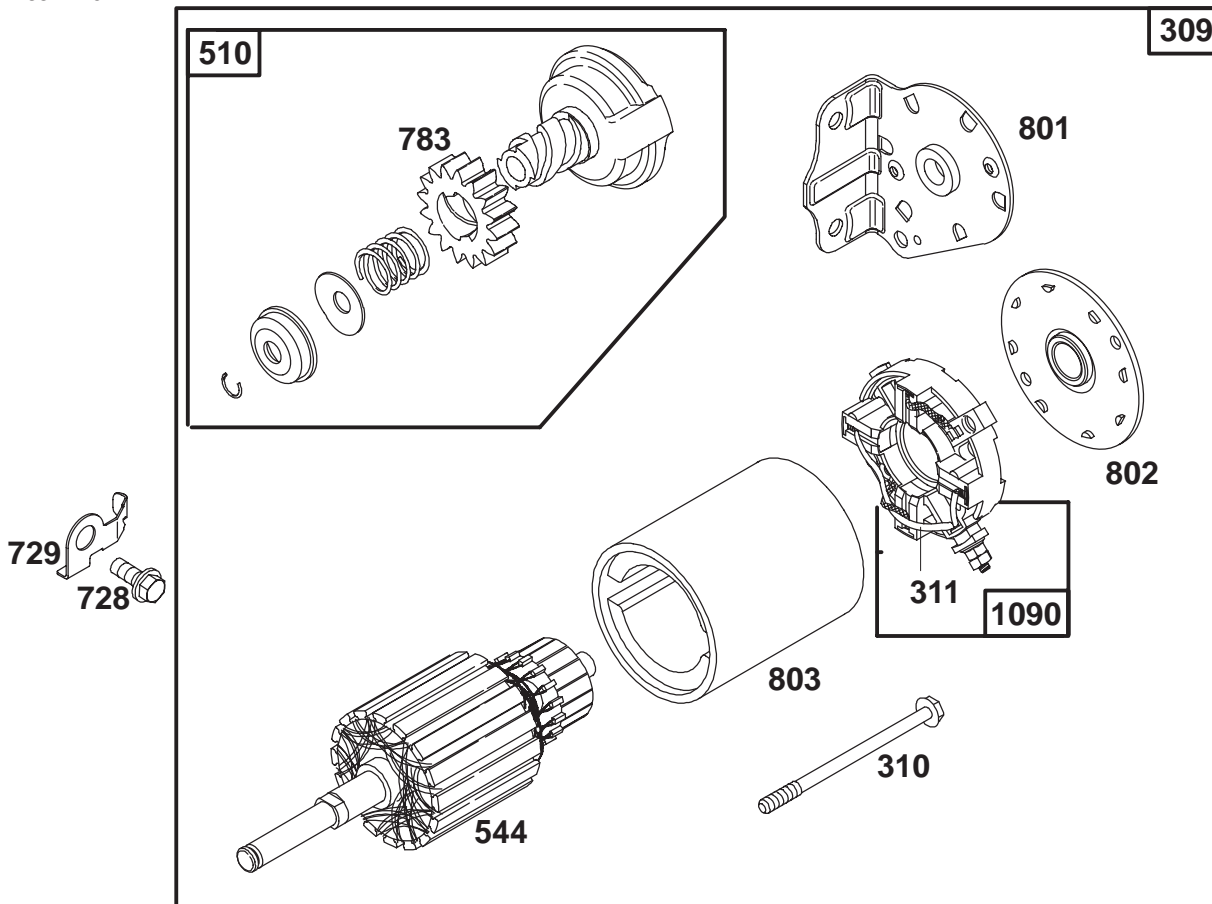

Assemblies include all parts shown in frames.

ENGINE BRIGGS & STRATTON MODEL 28Q777-0168-01

Ref. No.	Part No.	Description	No. Used
309	497595	Motor-Starter	1
310	94003	Bolt-Thru	1
311	497608	Brush Set	1
510	497606	Drive-Starter	1
544	497603	Armature-Starter	1
728	94627	Screw-Hex. Head	1

Ref. No.	Part No.	Description	No. Used
729	225170	Clip-Wire	1
783	280104	Gear-Starter	1
801	394856	Cap-Drive	1
802	497607	Plate-Cover	1
803	497604	Housing-Starter	1
1090	497605	Cap-End	1

★ Included in Gasket Set-Part No. 495993.

△ Included in Valve Overhaul Kit-Part No. 495992.

● Included in Carburetor Kit-Part No. 497535.

◆ Included in Carburetor Gasket Set-Part No. 494385.