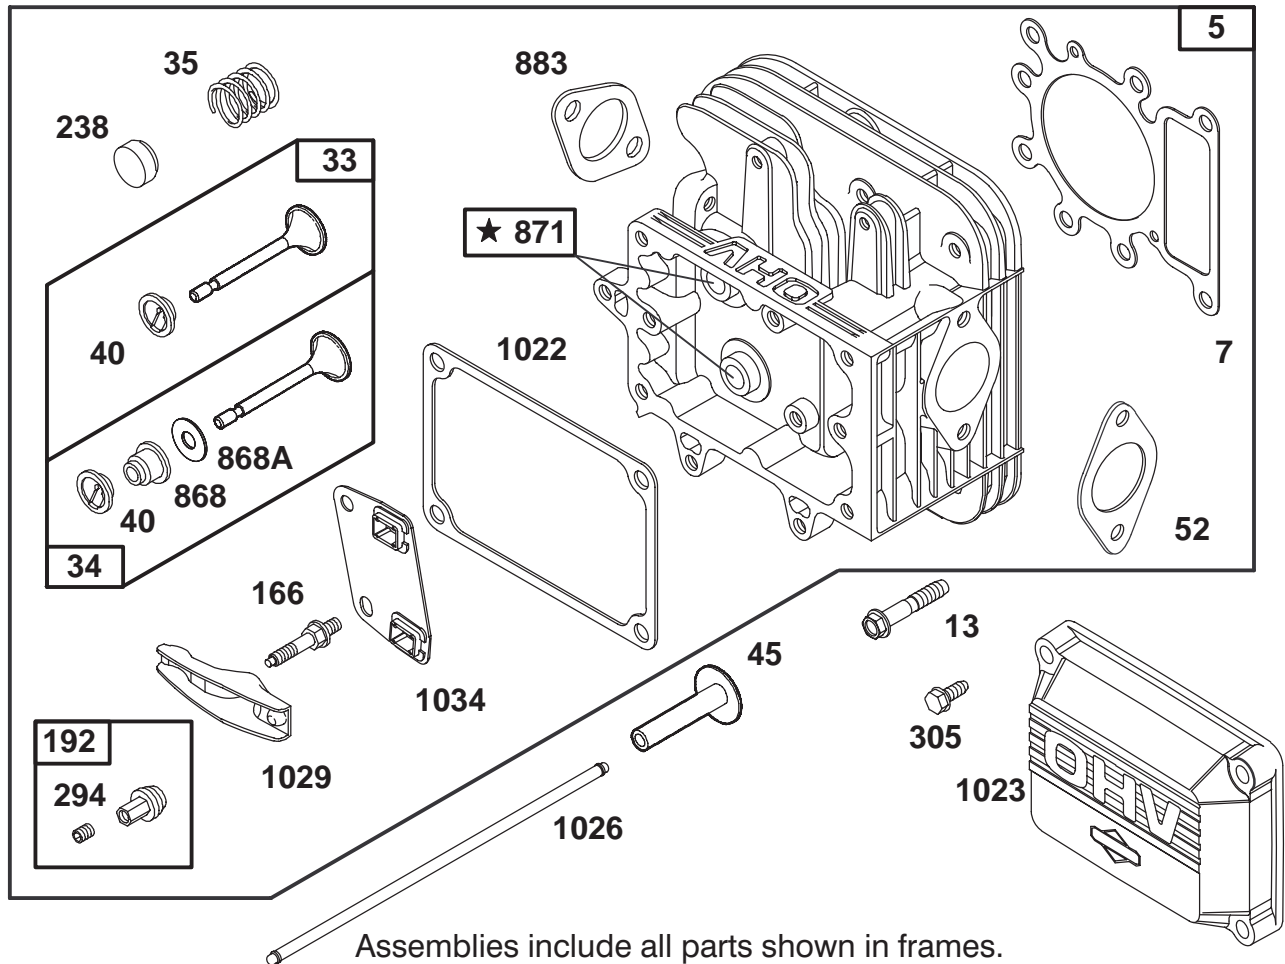

ENGINE BRIGGS & STRATTON MODEL 28Q777-0168-01

Ref. No.	Part No.	Description	No. Used
5	495858	Head-Cylinder	1
Δ★7	272614	Gasket-Cylinder Head	1
13	94728	Screw-Cylinder Head	1
33	495856	Valve-Exhaust	1
34	495857	Valve-Intake	1
35	262811	Spring-Valve	1
40	224641	Retainer-Valve	1
45	262411	Tappet-Valve	1
Δ★52	272569	Gasket-Carb. Mounting	1
166	94555	Stud-Rocker Arm	1
192	492160	Screw Assy. Rocker Arm	1
238	262836	Cap-Valve	1
294	810068	Screw-Set	1

Ref. No.	Part No.	Description	No. Used
305	94682	Screw-Hex. Head	1
Δ★868	494435	Seal-Valve	1
Δ★868A	272610	Seal-Valve	1
871	262835	Bushing-Guide (Intake and Exhaust)	1
Δ★883	272293	Gasket-Exhaust	1
Δ★1022	272475	Gasket-Rocker Cover	1
1023	214314	Cover-Rocker	1
1026	494432	Rod-Push (Intake) Note: 495136 Rod-Push (Exhaust)	1
1029	224554	Arm-Rocker	1
1034	494432	Guide-Push Rod	1

★ Included in Gasket Set-Part No. 495993.

Δ Included in Valve Overhaul Kit-Part No. 495992.

● Included in Carburetor Kit-Part No. 497535.

◆ Included in Carburetor Gasket Set-Part No. 494385.