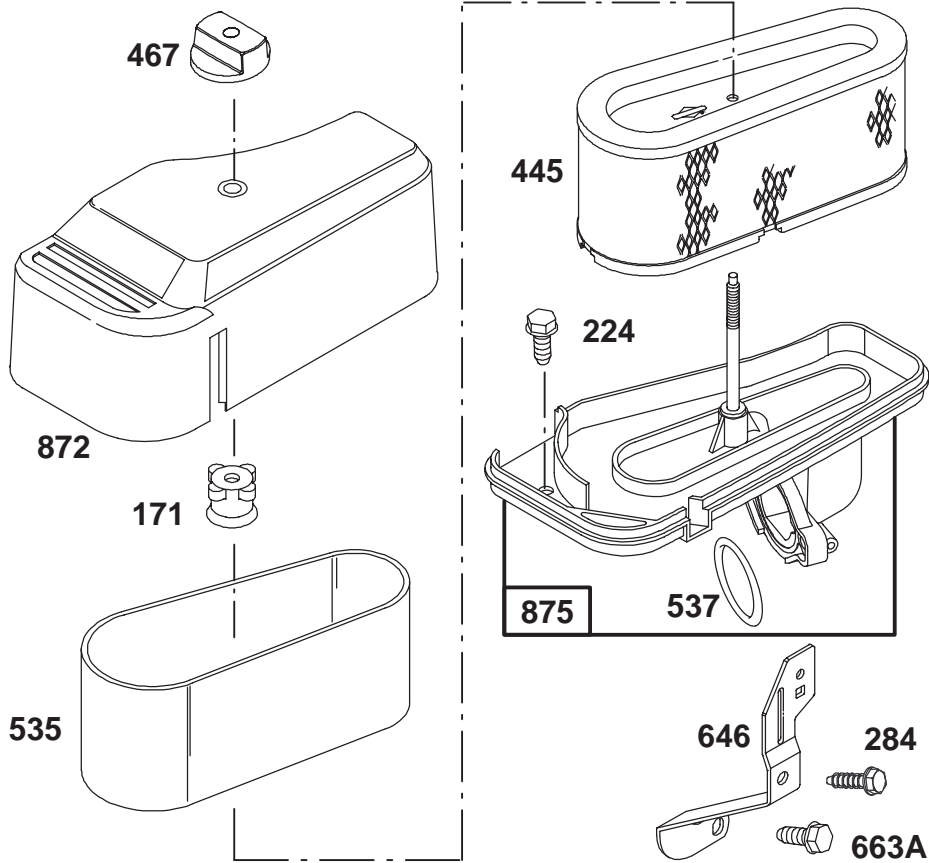

Assemblies include all parts shown in frames.

ENGINE BRIGGS & STRATTON MODEL 28Q777-0168-01

Ref. No.	Part No.	Description	No. Used
171	281051	Nut-Air Cleaner Mtg.	1
224	94729	Screw-Air Cleaner Sem	1
284	94704	Screw-Air Cleaner	1
445	493909	Filter-Air	1
467	493903	Knob-Air Cleaner	1
535	272403	Filter-Air	1

Ref. No.	Part No.	Description	No. Used
★537	281106	Gasket-Air Cleaner	1
646	224546	Brace-Air Cleaner	1
663A	94620	Screw-Hex. Hd.	1
872	281365	Cover-Air Cleaner	1
875	495862	Body-Air Cleaner	1

★ Included in Gasket Set-Part No. 495993.
△ Included in Valve Overhaul Kit-Part No. 495992.

● Included in Carburetor Kit-Part No. 497535.
◆ Included in Carburetor Gasket Set-Part No. 494385.