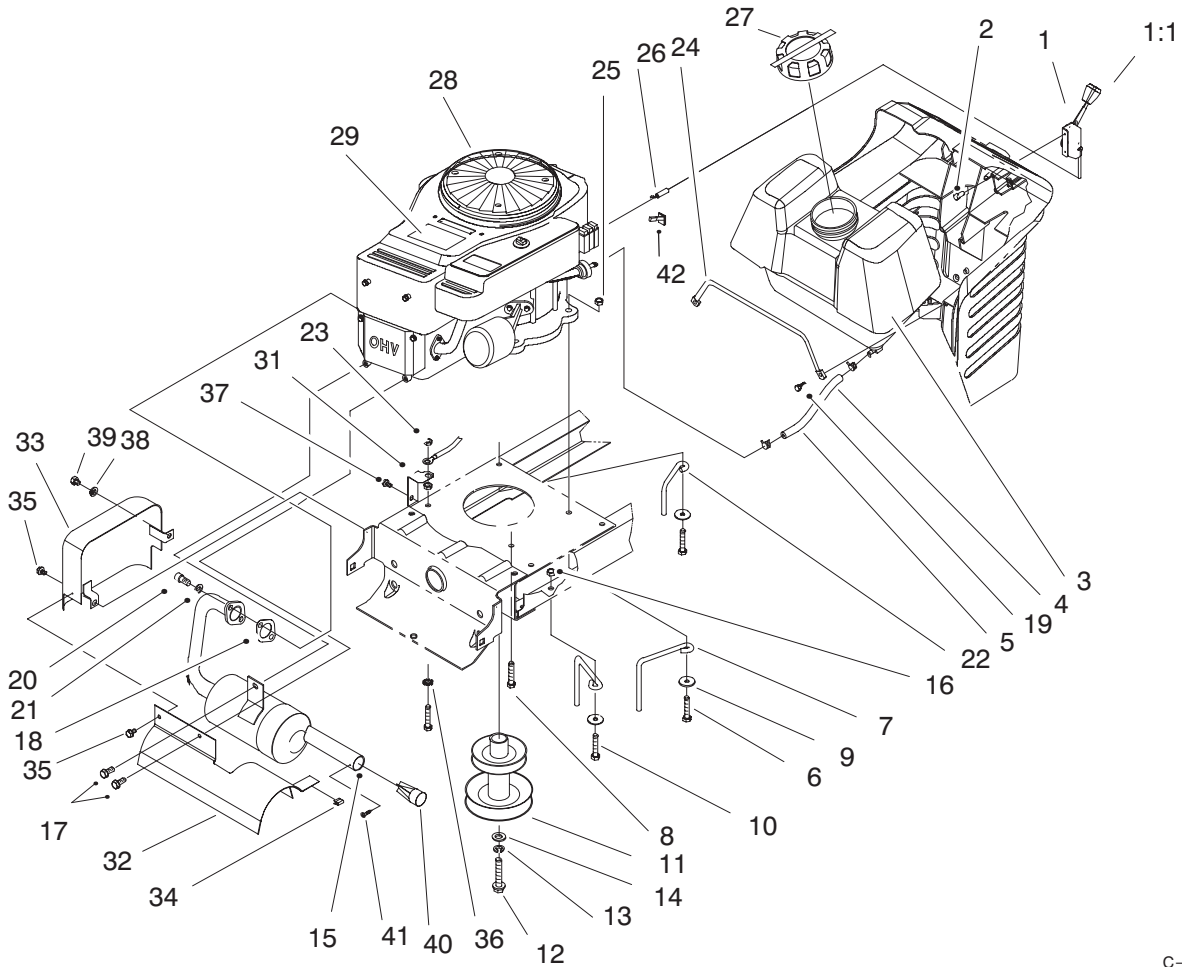

C-2309

ENGINE ASSEMBLY

Ref. No.	Part No.	Description	No. Used
1	88-4340	Throttle Control Assembly (Inc. Ref. #1:1)	1
1:1	66-0120	Knob	1
2	27-0220	Screw - Hex Washer Hd.	2
3	88-3880	Tank - Gas	1
4	47-2963	Line - Fuel	1
5	2412-98	Clamp - Hose	2
6	322-9	Screw - Hex Hd. Cap	3
7	93-3854	Guide - Belt	3
8	9267154	Screw - Hex Washer Hd. Thread Forming	1
9	5-4460	Washer - Fender	4
10	322-5	Screw - Hex Hd. Cap	2
11	93-3832	Pulley - Engine	1
12	26-0671	Bolt - Blade	1
13	3253-22	Washer - Lock	1
14	3256-25	Washer - Flat	1
15	93-3892	Muffler	1
16	3296-29	Nut - Lock	2
17	32144-4	Screw - Tapping	2
18	88-4410	Gasket - Muffler	1
19	27-0220	Screw - Hex Washer Hd.	2
20	3274-10	Screw - Socket Hd.	2

Ref. No.	Part No.	Description	No. Used
21	3253-4	Washer - Lock	2
22	93-3855	Guide - Belt R.H.	1
23	32149-1	Nut - Keps	2
24	88-5920	Rod - Gas Tank	1
25	3296-29	Nut - Lock	2
26	88-4350	Cable Assembly - Throttle	1
27	88-3980	Cap - Gas	1
28		Engine - 15.5HP	1
29	93-3775	Decal - Engine 15 TQPLUS	1
31	93-3809	Bracket - Ground	1
32	93-3880	Shield - Muffler	1
33	93-8450	Shield - Exhaust	1
34	93-3882	Clip - Tinnerman	1
35	32104-76	Screw - Self Tapping	2
36	3255-8	Washer - Lock	1
37	32144-4	Screw - Tapping	1
38	3253-4	Washer - Spring Lock	1
39	322-3	Screw - Hex Hd. Cap	1
40	93-9911	Arrestor - Spark	1
41	32144-42	Screw - Hex Hd. Tapping	1
42	88-4490	Reducer - Throttle RPM (Model No. 71216 Only)	1