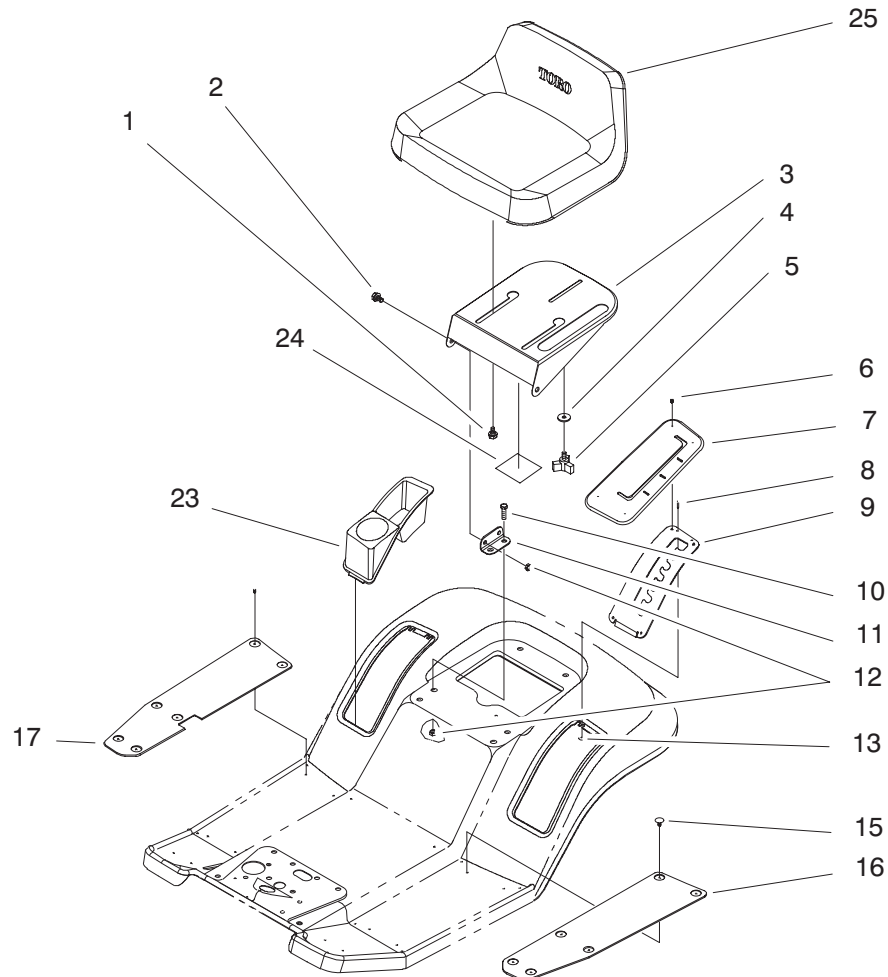

C-2306

SEAT ASSEMBLY

Ref. No.	Part No.	Description	No. Used	Ref. No.	Part No.	Description	No. Used
1	37-8770	Bolt - Shoulder	2	10	322-3	Screw - Hex Hd. Cap	4
2	37-8770	Bolt - Shoulder	2	11	88-4820	Bracket - Seat Hinge	2
3	88-4910	Support - Seat	1	12	3296-29	Nut - Lock	6
4	5-4460	Washer - Fender	1	13	3269-26	Washer	2
5	92-9674	Knob - Studded	1	15	3290-479	Fastener - Panel	12
6	3290-479	Fastener - Panel	4	16	88-5240	Mat - Foot L.H.	1
7	88-5170	Cover - H.O.C. (Model No. 71192 Only)	1	17	88-5230	Mat - Foot R.H. Hydro	1
7	93-7657	Cover - H.O.C. Int'l Model No. 71216 Only)	1	23	88-4990	Tray - Fender	1
8	3290-282	Rivet - Pop	2	24	114621	Decal - Noise Europe (Model No. 71216 Only)	1
9	88-5030	Gate - H.O.C.	1	25	92-6511	Seat - High Back V511	1