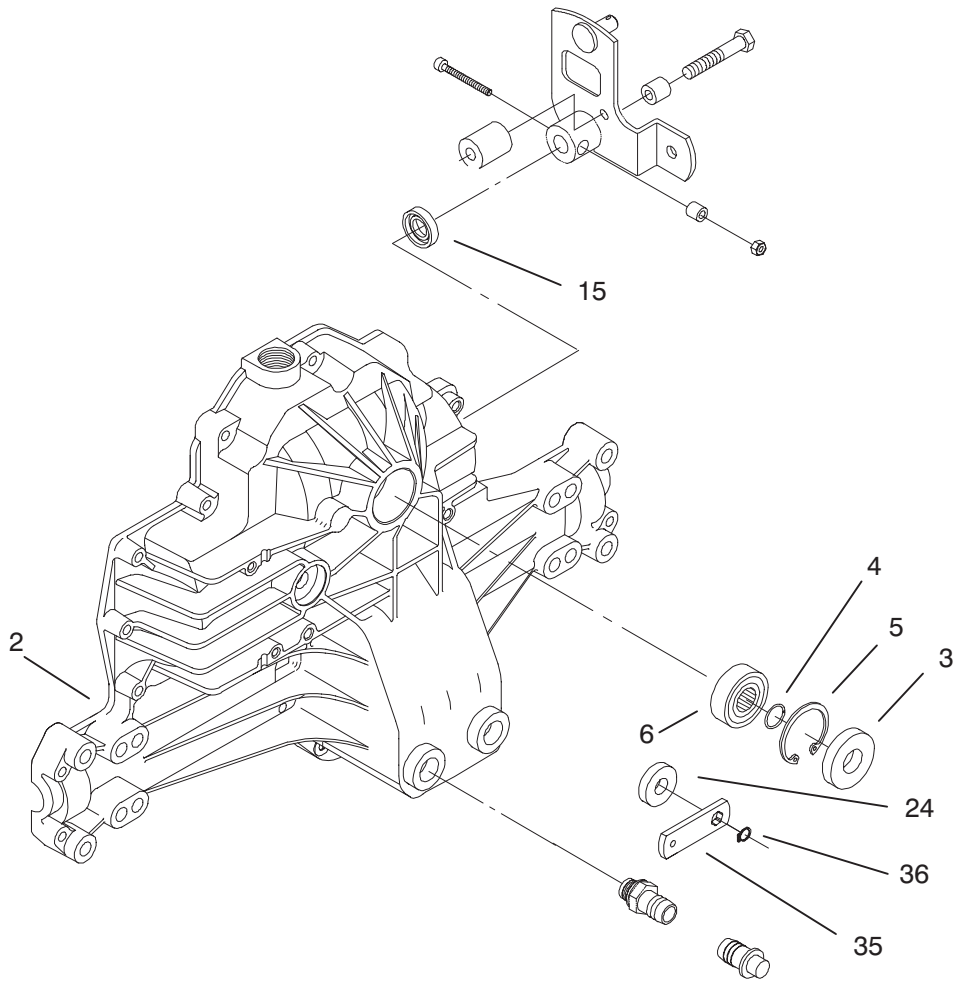

C-2333

HYDRO TRANSAXLE ASSEMBLY

Ref. No.	Part No.	Description	No. Used
2	94-1901	Housing Ass'y - Upper	1
3	92-6543	Seal - Lip	1
4	94-1902	Ring - Wire Retaining	1
5	94-1903	Ring - Retaining	1
6	94-1904	Bearing - Shaft Ball	1

Ref. No.	Part No.	Description	No. Used
15	92-6544	Seal - Lip	1
24	92-6545	Seal - Lip	1
35	92-6547	Arm - Bypass	1
36	936109	Ring - Retaining	1