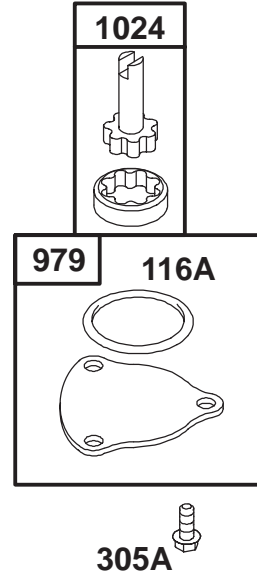

Assemblies include all parts shown in frames.

ENGINE BRIGGS & STRATTON MODEL 28Q777-0168-01

Ref. No.	Part No.	Description	No. Used
★116A	281402	O-Ring	1
305A	94619	Screw-Sem	1
★978	272888	Gasket-Adapter	1
979	496745	Cover-Pump	1
982	94773	Screw-Sem	1

Ref. No.	Part No.	Description	No. Used
1024	493884	Pump-Oil	1
1027	491056	Filter-Oil	1
1028	496744	Adapter-Filter	1

★ Included in Gasket Set-Part No. 495993.
△ Included in Valve Overhaul Kit-Part No. 495992.

● Included in Carburetor Kit-Part No. 497535.
◆ Included in Carburetor Gasket Set-Part No. 494385.