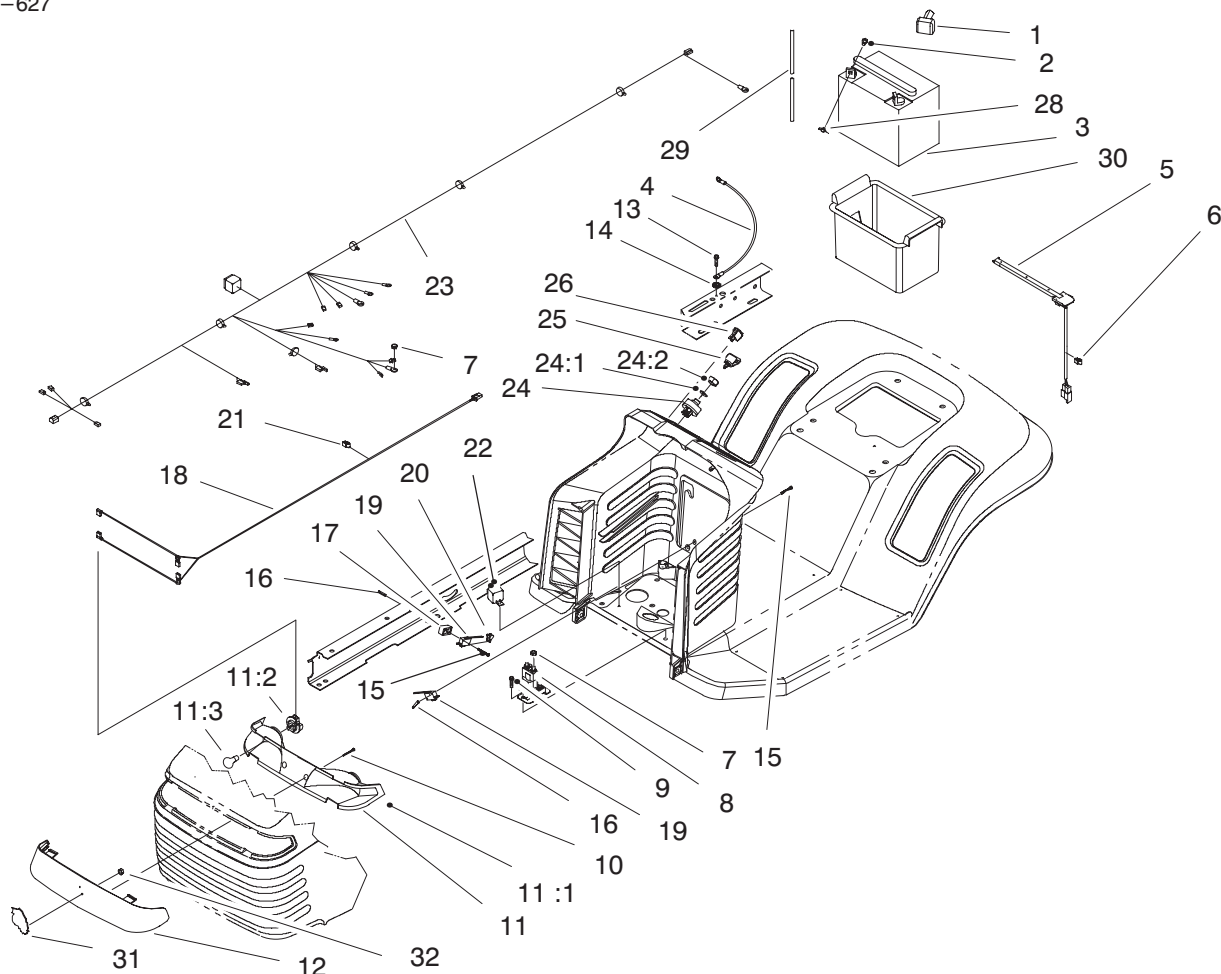

C-2315

ELECTRICAL ASSEMBLY

Ref. No.	Part No.	Description	No. Used
1	28-8080	Boot - Battery Terminal	1
2	321-4	Screw - Hex Hd. Cap	2
3	80-2600	Battery - 7 Plate	1
4	44-8110	Cable - Battery Negative	1
5	38-1420	Switch - Seat	1
6	702366	Clip - Wire Retainer	1
7	32149-2	Nut - Lock Keps	3
8	92-9845	Solenoid	1
9	32144-4	Screw - Tapping	2
10	32144-32	Screw - Plastic	2
11	88-3970	Reflector - Lamp Ass'y (Incl. Ref. #11:1-11:3)	1
11:1	93-8741	Reflector - Headlight	1
11:2	111686	Socket Assembly	2
11:3	7228	Bulb - Light	2
12	88-3960	Lens - Headlights	1
13	32144-4	Screw - Tapping	1
14	3255-7	Washer - Lock	1
15	93-0539	Screw - Phillips Pan Hd.	4

Ref. No.	Part No.	Description	No. Used
16	3290-354	Nut - Speed	2
17	88-4880	Spacer - Microswitch	1
18	88-4320	Harness - Wire/Lights	1
19	88-9932	Switch - Micro	2
20	93-3240	Seal - Plunger	1
21	702366	Clip - Wire Retainer	2
22	116397	Relay - S.P.D.T.	1
23	93-3810	Harness - Wire	1
24	88-9830	Switch - Ignition	1
24:1	3254-5	Washer - Lock	1
24:2	218-461	Nut - Hex	1
25	63-8360	Key - Ignition	1
26	92-8875	Switch - Rocker Lights	1
28	32103-22	Nut - Wing Nylon	2
29	56-2540	Tube - Vent	1
30	88-4040	Box - Battery	1
31	80-2240	Plate - Name Grille	1
32	3290-299	Nut - Tinnerman	1