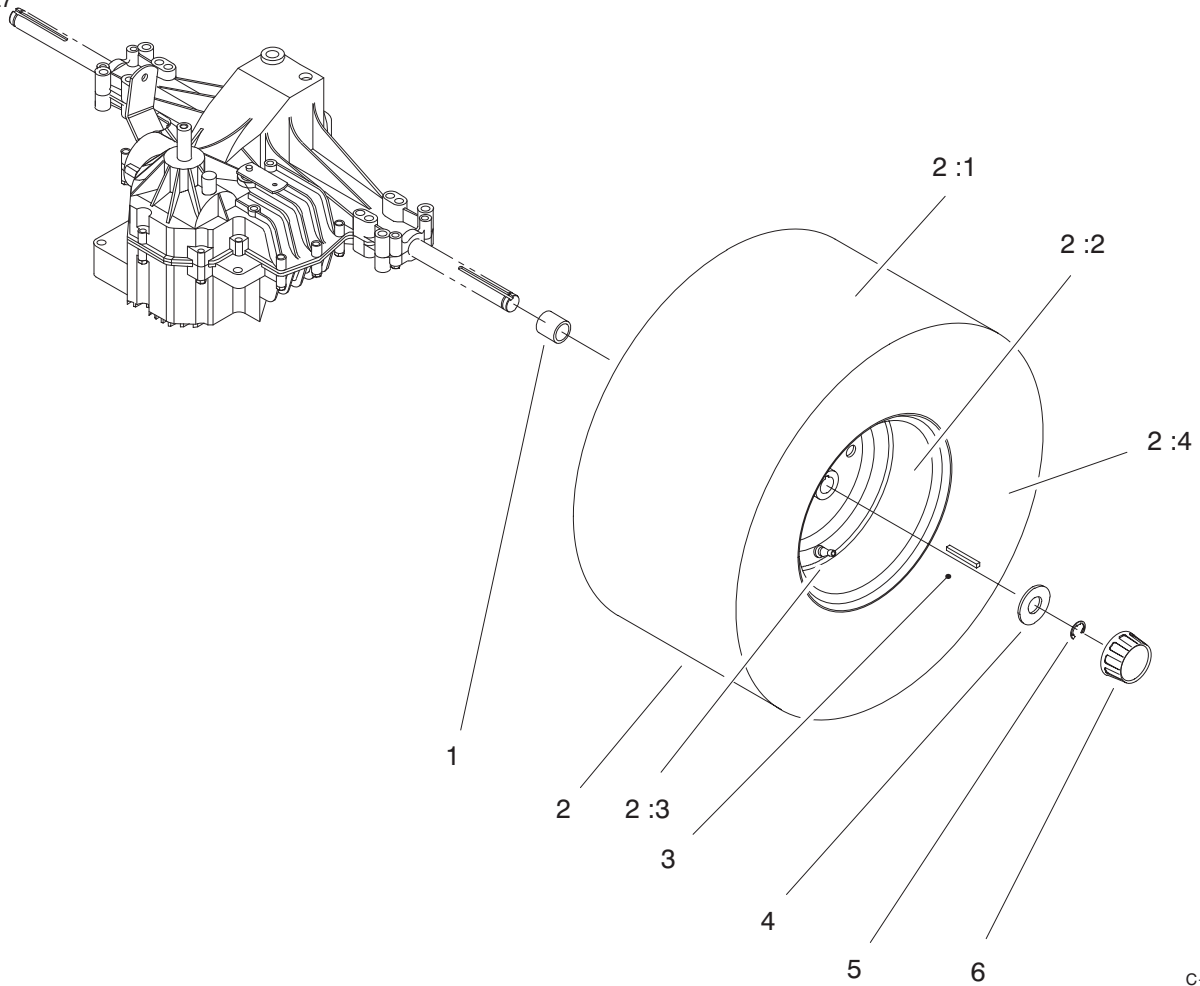

C-2311

REAR AXLE ASSEMBLY

Ref. No.	Part No.	Description	No. Used
1	88-5360	Spacer - Pulley	2
2		Rear Wheel & Tire Ass'y (Incl. Ref. # 2:1-2:4)	2
2:1	93-0323	Tire	2
2:2	88-4390	Rim Ass'y	2
2:3	232-27	Valve Stem	2
2:4	93-3893	Inner Tube (Optional)	2

Ref. No.	Part No.	Description	No. Used
3	7-0036	Key - Square	2
4	28-2480	Washer - Flat	2
5	32151-48	Ring - Retaining	2
6	61-9780	Cap - Hub	2