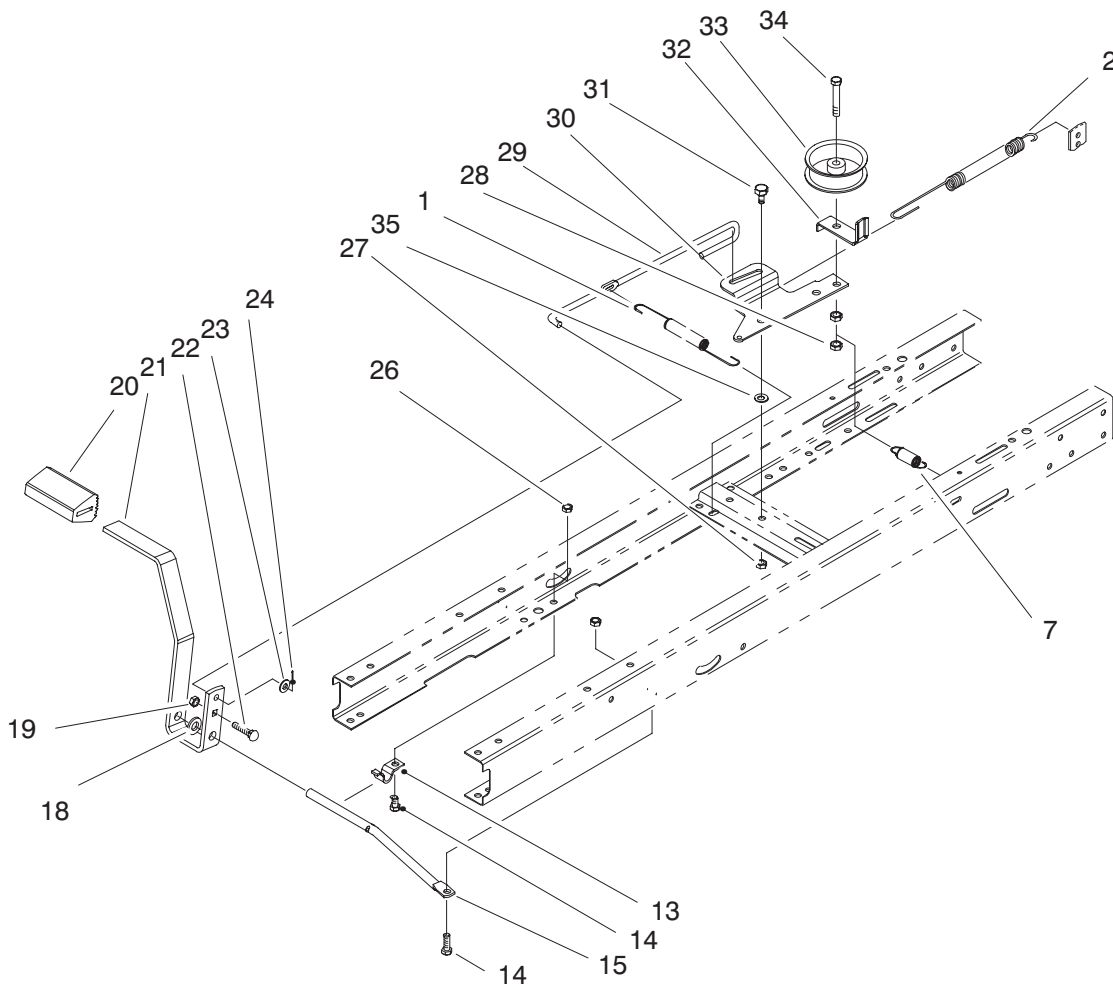

C-2310

CLUTCH ASSEMBLY

Ref. No.	Part No.	Description	No. Used
1	27-8890	Sspring - Pedal Return	1
2	88-6140	Spring - Brake	1
7	88-6330	Spring - Extension	1
13	88-4810	Clamp - Shift Pivot	1
14	322-3	Screw - Hex Hd. Cap	2
15	88-5500	Rod - Pedal Pivot	1
18	3256-26	Washer - Flat	1
19	3296-29	Nut - Lock	1
20	65-2920	Pad - Pedal	1
21	88-5000	Pedal - Clutch/Brake	1
22	3230-3	Screw - Carriage	1
23	3256-23	Washer - Flat	1

Ref. No.	Part No.	Description	No. Used
24	3272-10	Pin - Cotter	1
26	3296-29	Nut - Lock	2
27	3296-29	Nut - Lock	1
28	3296-59	Nut - Lock	2
29	88-5270	Rod - Clutch/Brake	1
30	88-6070	Arm - Idler	1
31	37-8770	Bolt - Shoulder	1
32	88-5560	Guide - Belt Idler	1
33	88-5680	Pulley - Flat Idler	1
34	323-11	Screw - Hex Hd. Cap	1
35	5-4460	Washer - Fender	1