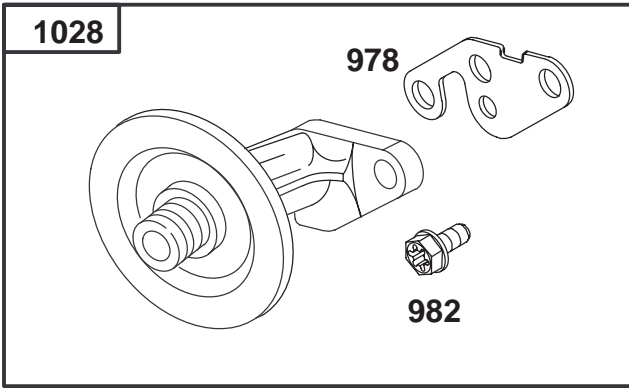

Assemblies include all parts shown in frames.

ENGINE BRIGGS & STRATTON MODEL 28Q777-0168-01

Ref. No.	Part No.	Description	No. Used
★116A	281402	O-Ring	1
305A	94619	Screw-Sem	1
★978	272888	Gasket-Adapter	1
979	496745	Cover-Pump	1
982	94773	Screw-Sem	1

Ref. No.	Part No.	Description	No. Used
1024	493884	Pump-Oil	1
1027	491056	Filter-Oil	1
1028	496744	Adapter-Filter	1

★ Included in Gasket Set-Part No. 495993.
△ Included in Valve Overhaul Kit-Part No. 495992.

● Included in Carburetor Kit-Part No. 497535.
◆ Included in Carburetor Gasket Set-Part No. 494385.