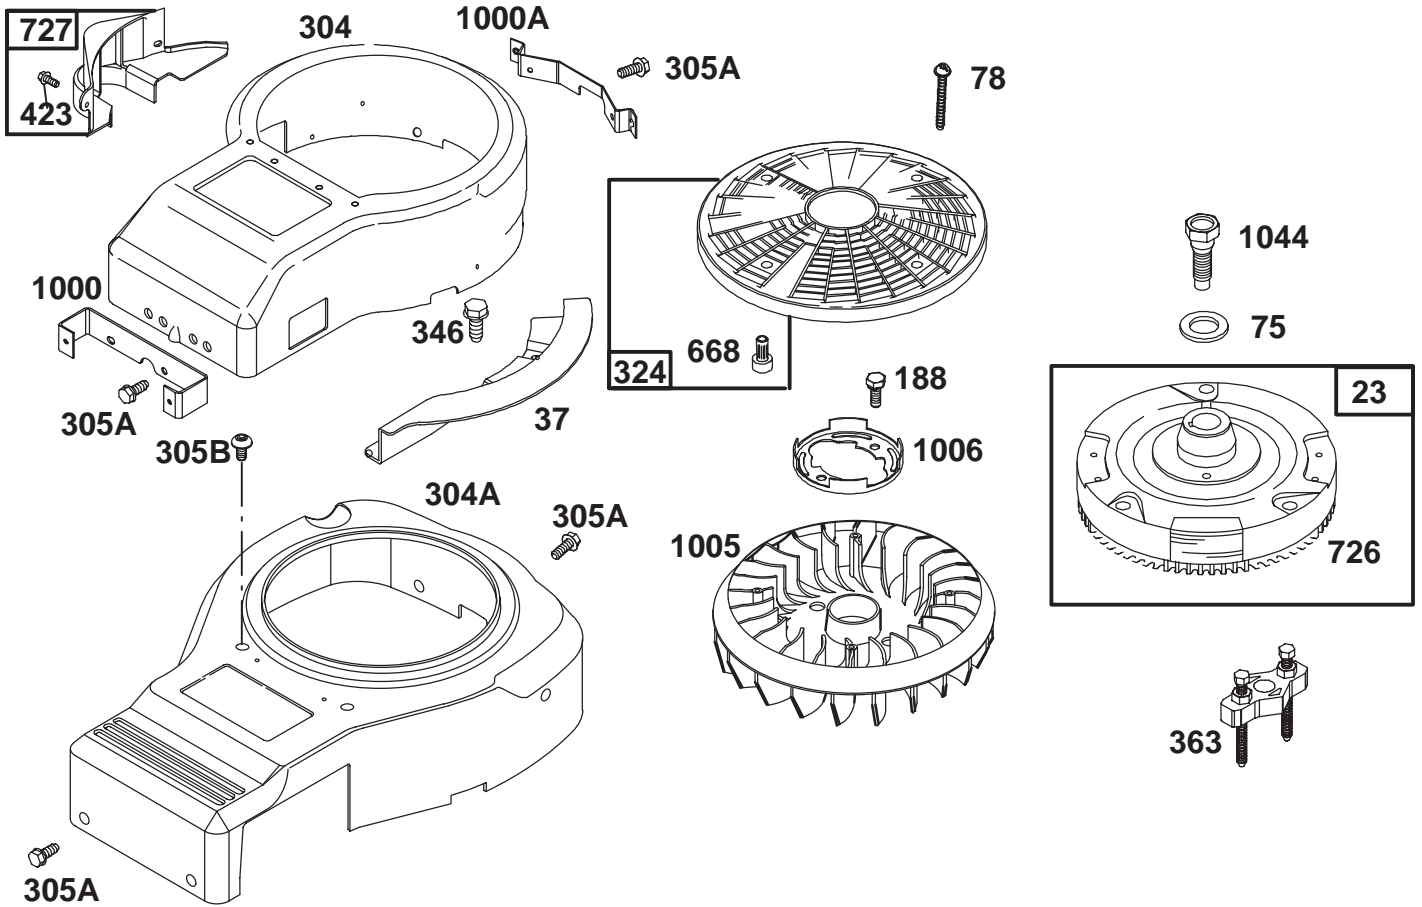

Assemblies include all parts shown in frames.

ENGINE BRIGGS & STRATTON MODEL 28Q777-0168-01

Ref. No.	Part No.	Description	No. Used
23	492326	Flywheel	1
37	224502	Guard-Flywheel	1
75	225136	Washer-Flat	1
78	94821	Screw-Sem	1
188	94627	Screw-Sem	1
304	225175	Housing-Blower (Inner)	1
304A	225017	Housing-Blower (Outer)	1
305A	94729	Screw-Hex. Head	1
305B	94822	Screw-Sem	1
324	494439	Screen-Rotating	1
346	93705	Screw-Hex. Head	1

Ref. No.	Part No.	Description	No. Used
363	19203	Puller-Flywheel	1
423	94073	Screw-Sem	1
668	805402	Spacer	1
726	392134	Gear-Ring (Includes Mtg. Hardware)	1
727	490324	Housing-Drive	1
1000	224968	Bracket-Front	1
1000A	224969	Bracket-Rear	1
1005	281400	Fan-Flywheel	1
1006	224413	Retainer-Fan	1
1044	94673	Screw-Hex. Head	1

★ Included in Gasket Set-Part No. 495993.

△ Included in Valve Overhaul Kit-Part No. 495992.

● Included in Carburetor Kit-Part No. 497535.

◆ Included in Carburetor Gasket Set-Part No. 494385.