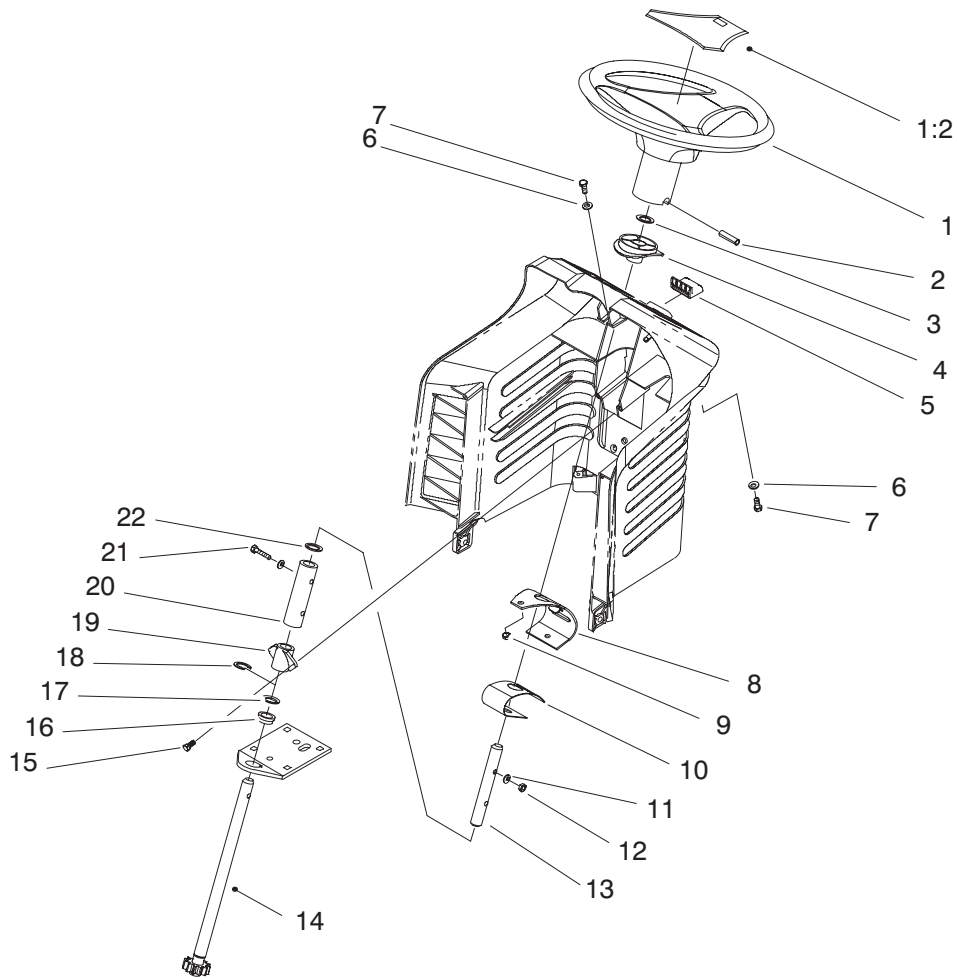

C-2308

STEERING ASSEMBLY

Ref. No.	Part No.	Description	No. Used
1	88-3850	Wheel - Steering (Incl. Ref. #1:2)	1
1:2	88-3870	Cover - Steering Wheel	1
2	32121-78	Pin - Roll	1
3	32151-81	Ring - Retaining	1
4	88-4190	Bushing - Sliding	1
5	88-4180	Button - Release	1
6	3256-22	Washer - Flat	2
7	321-4	Screw - Hex Hd. Cap	2
8	88-5180	Bracket - Backup	1
9	3296-42	Nut - Lock	2
10	88-4890	Spring - Leaf	1

Ref. No.	Part No.	Description	No. Used
11	3-7501	Washer - Curved	4
12	3296-42	Nut - Lock	2
13	88-6300	Shaft - Steering Upper	1
14	88-6370	Shaft - Steering S	1
15	27-0220	Screw - Hex Washer Hd.	2
16	88-5150	Bushing - Flange	1
17	3-6498	Washer - Thrust	1
18	32151-48	Ring - Retaining	1
19	88-4210	Bushing - Stationary	1
20	88-6090	Coupling - Steering	1
21	321-9	Screw - Hex Hd. Cap	2
22	3-6498	Washer - Thrust	1