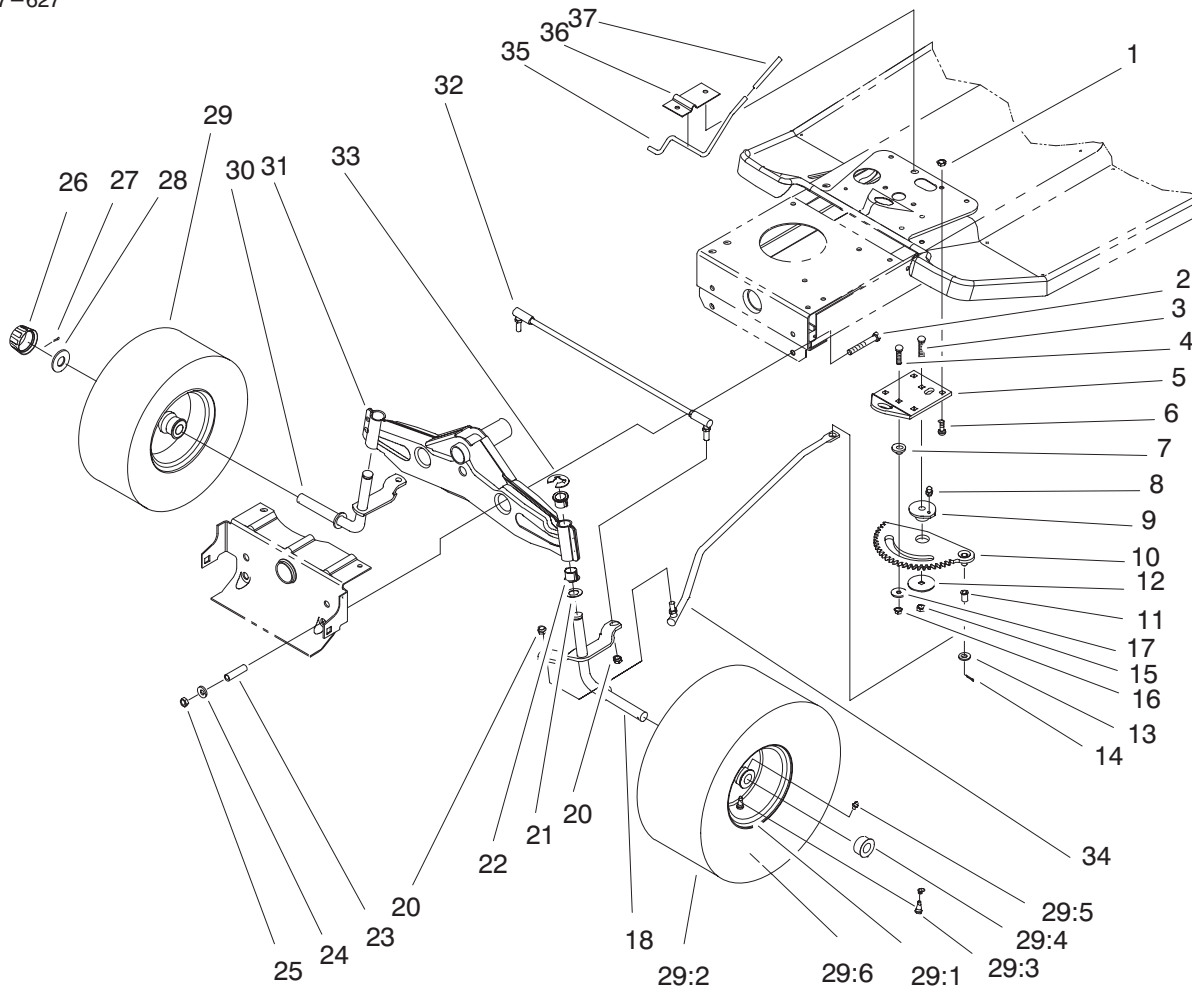

C-2307

FRONT AXLE ASSEMBLY

Ref. No.	Part No.	Description	No. Used
1	3296-29	Nut - Lock	4
2	323-13	Screw - Hex Hd. Cap	2
3	3231-4	Screw - Carriage	1
4	3230-3	Screw - Carriage	1
5	88-5130	Bracket - Steering Rack	1
6	3230-1	Screw - Carriage	4
7	88-5010	Spacer - Steering Rack	1
8	302-26	Fitting - Grease	1
9	88-4670	Bushing - Eccentric	1
10	88-5200	Rack - Steering	1
11	52-2891	Bushing - Steering Links	1
12	111419	Washer - Bearing	1
13	3256-25	Washer - Flat	1
14	3272-10	Pin - Cotter	1
15	3296-39	Nut - Lock	1
16	3296-29	Nut - Lock	1
17	5-4460	Washer - Fender	1
18	93-3833	Spindle - L.H.	1
20	3296-5	Nut - Lock	3
21	3-6498	Washer - Thrust	2
22	88-5800	Bushing - Steering Spindle	4
23	88-5470	Spacer - Front Axle	2

Ref. No.	Part No.	Description	No. Used
24	3256-24	Washer - Flat	2
25	3296-39	Nut - Lock	2
26	61-9780	Cap - Hub	2
27	3272-12	Pin - Cotter	2
28	28-2480	Washer - Flat	2
29		Front Wheel & Tire Assembly (Incl. Ref. #29:1-29:6)	2
29:1	88-4370	Rim - Wheel	2
29:2	88-4070	Tire	2
29:3	232-27	Stem & Valve	2
29:4	88-4400	Bearing - Wheel	2
29:5	302-5	Fitting - Grease	2
29:6	232-39	Tube - Inner	2
30	92-7889	Spindle - R.H.	1
31	93-3839	Axle - Front	1
32	93-3873	Rod - Tie	1
33	32151-48	Ring - Retaining	2
34	93-3840	Link - Drag	1
35	88-5510	Rod - Parking Brake	1
36	88-5520	Bracket - Parking Brake	1
37	88-0890	Grip - Parking Brake	1