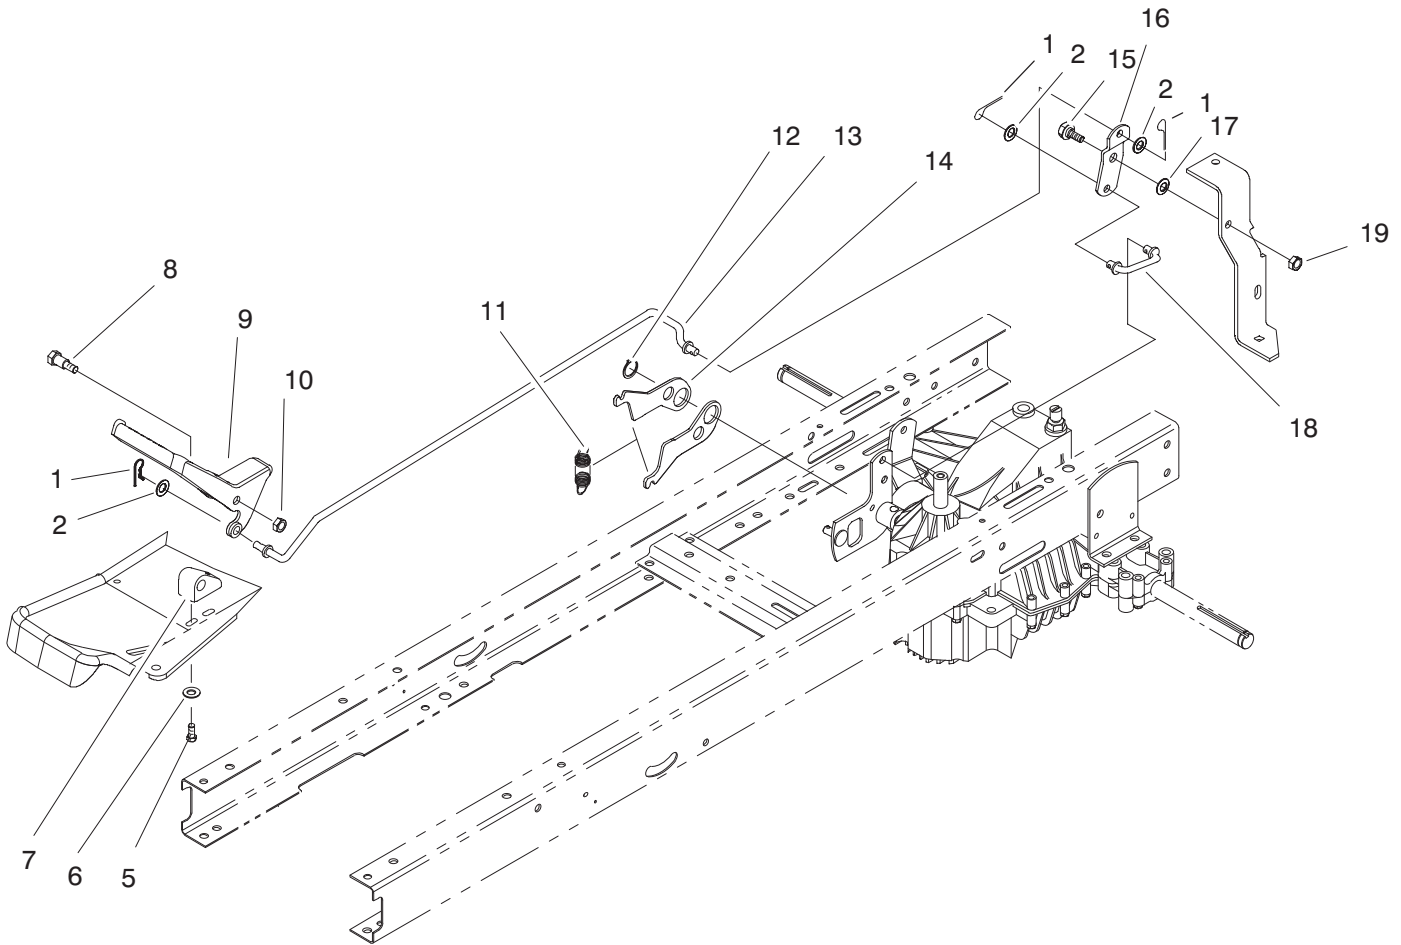

C-2313

SPEED CONTROL ASSEMBLY

Ref. No.	Part No.	Description	No. Used
1	3290-307	Pin - Hair Cotter	4
2	3256-23	Washer - Flat	4
5	46-8090	Screw - Tapping	2
6	3256-22	Washer - Flat	2
7	88-4690	Block - Pivot	1
8	23-0310	Bolt - Shoulder	1
9	93-3812	Pedal - Speed Control	1
10	3296-59	Nut - Lock	1
11	92-7305	Spring - Extension	1

Ref. No.	Part No.	Description	No. Used
12	32151-83	Ring - Retaining	1
13	93-3877	Rod - Speed Control	1
14	88-5610	Lever - Neutral Return	2
15	37-8771	Bolt - Shoulder	1
16	93-3875	Bellcrank	1
17	3290-456	Washer - Belleville	1
18	93-3874	Link - Speed/Direct Control	1
19	3296-47	Nut - Lock	1