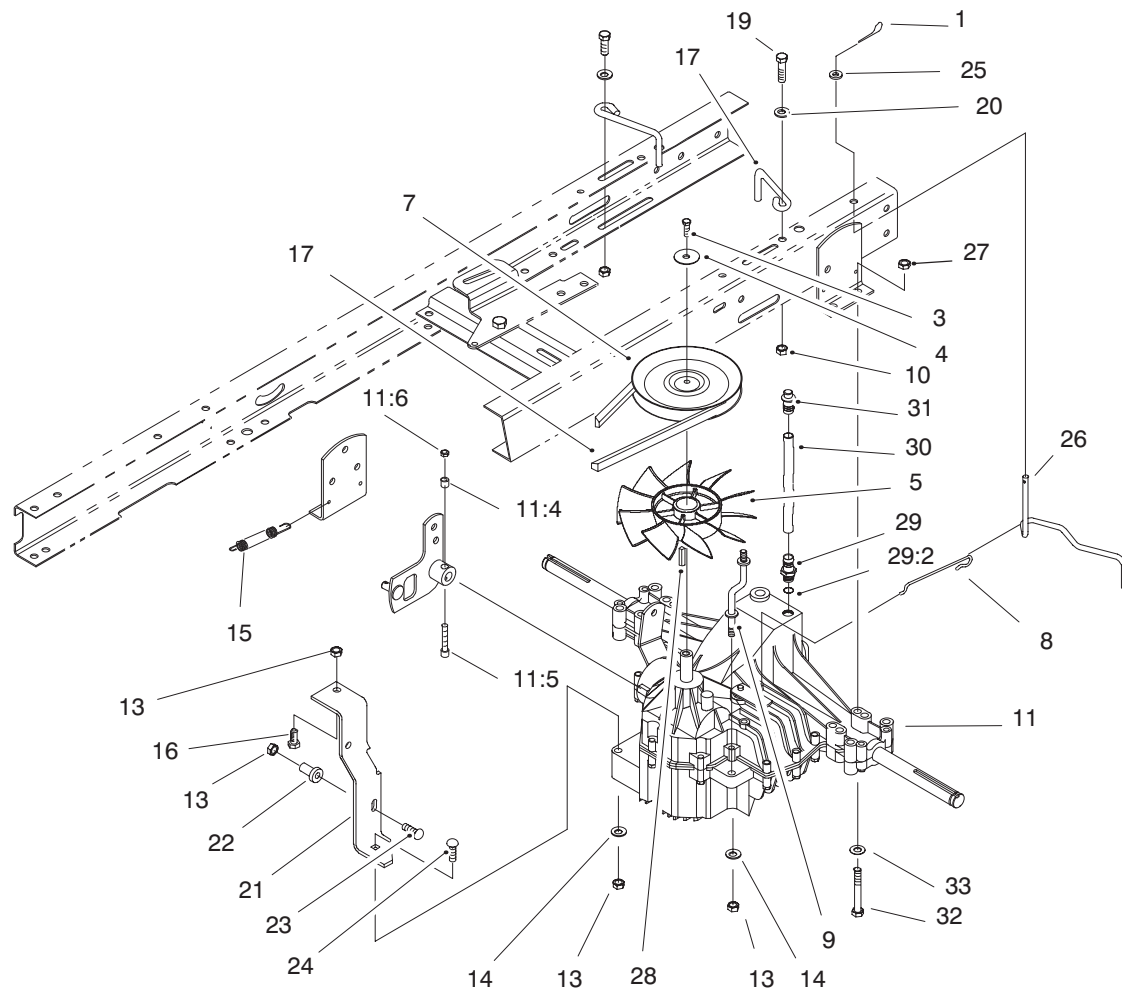

C-2312

TRANSAXLE ASSEMBLY

Ref. No.	Part No.	Description	No. Used	Ref. No.	Part No.	Description	No. Used
1	3290-307	Pin - Hair Cotter	1	19	322-5	Screw - Hex Hd. Cap	2
3	48-7620	Screw	1	20	5-4460	Washer - Fender	2
4	3256-58	Washer - Flat	1	21	93-3863	Bracket - Speed Control	1
5	93-3867	Fan - Hydro	1	22	65-5080	Bushing - Flanged	1
7	93-3862	Pulley - Transmission	1	23	3230-5	Bolt - Carriage	1
8	92-8856	Wire - Bypass	1	24	3230-7	Bolt - Carriage	1
9	93-3872	Strap - Torque	1	25	3256-22	Washer - Flat	1
10	3296-29	Nut - Lock	2	26	92-8857	Lever - Bypass	1
11	93-3878	Transaxle Ass'y - Hydro	1	27	3296-29	Nut - Lock	4
11:4	86-4270	Spacer - Lock	1	28	80-6090	Key - Square	1
11:5	3274-59	Screw - Hex Socket Hd.	1	29	93-3818	Fitting - O-Ring	1
11:6	3296-12	Nut - Lock	1	29:2	93-3816	O-Ring	1
13	3296-29	Nut - Lock	5	30	93-3871	Hose - Breather	1
14	3256-23	Washer - Flat	3	31	93-3817	Vent - Cap	1
15	26-6701	Spring - Extension	1	32	322-12	Screw - Hex Hd. Cap	4
17	93-3868	Guide - Trans. Belt	2	33	3256-23	Washer - Flat	4
18	93-3883	V-Belt - Hydro	1