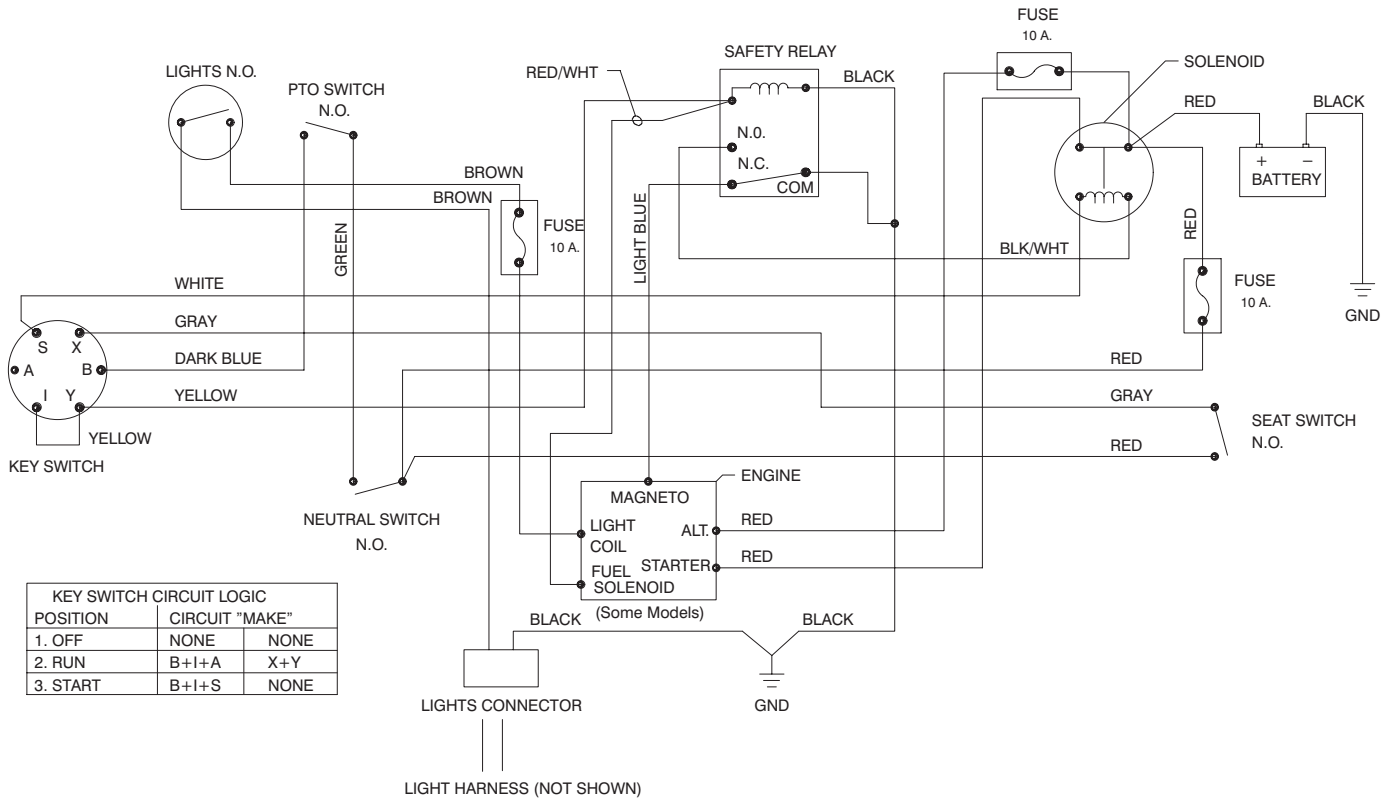

C-2186

ELECTRICAL SCHEMATIC

Ref. No.	Part No.	Description	No. Used

Ref. No.	Part No.	Description	No. Used