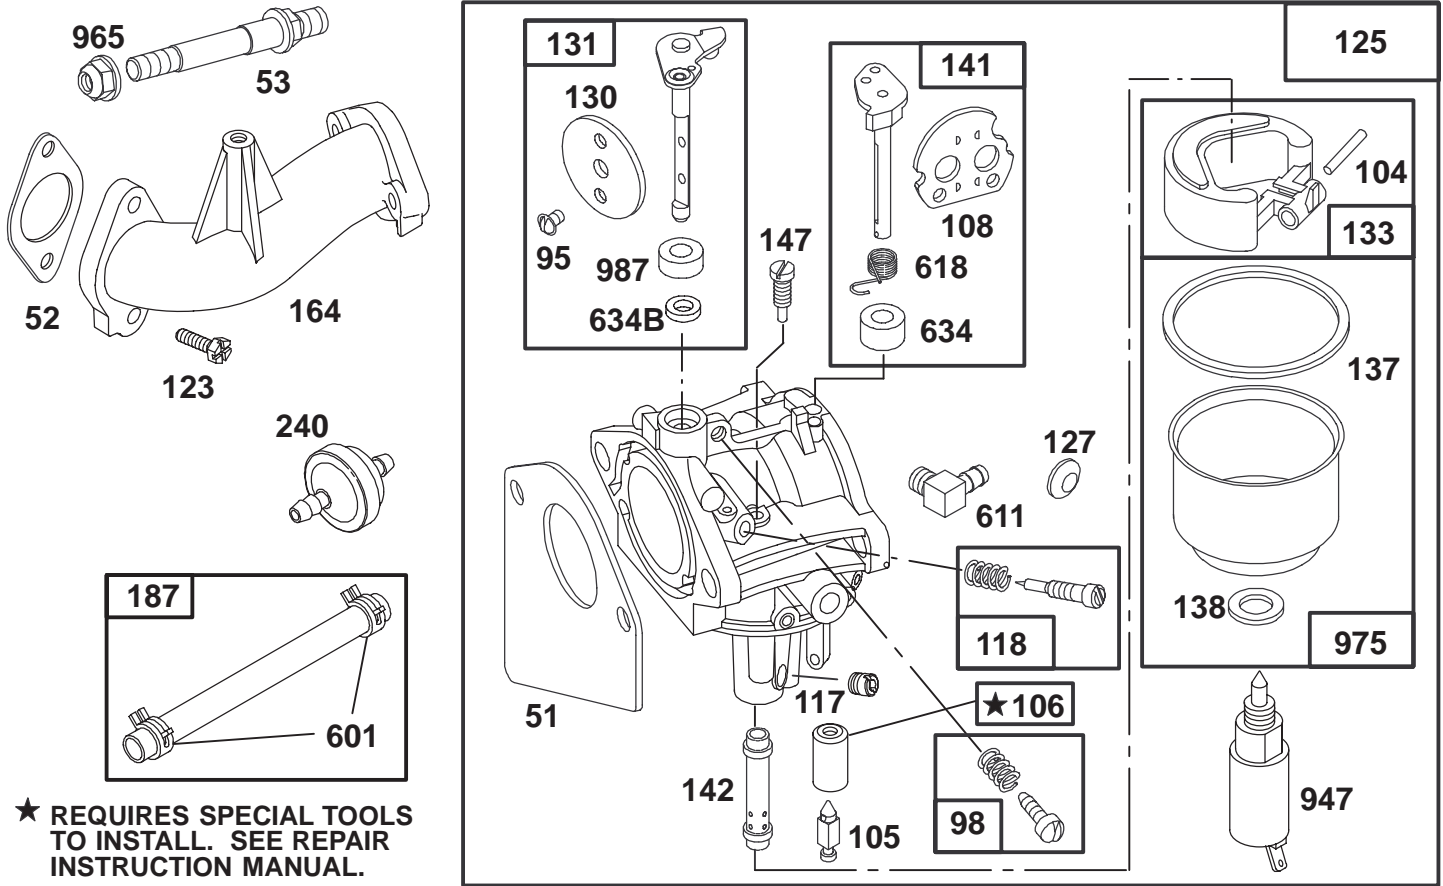

Assemblies include all parts shown in frames.

ENGINE BRIGGS & STRATTON MODEL 28Q777-0168-01

Ref. No.	Part No.	Description	No. Used
◆51	272465	Gasket-Carburetor	1
△52	272569	Gasket-Carburetor	1
53	94637	Stud-Carb. Mtg.	1
●95	94098	Screw-Throttle	1
98	495800	Screw-Idle Adjust	1
●104	231789	Pin-Float Hinge	1
●105	231855	Valve-Inlet Needle	1
●106	231854	Seat-Inlet	1
108	224540	Valve-Choke	1
●117	231858	Jet-Main	1
117A	231850	Jet-Main (High Altitude)	1
118	495972	Valve-Needle	1
123	94616	Screw-Elbow Mtg.	1
125	495935	Carburetor	1
●127		Plug-Welch (Sold in Kit Only)	1
130	224539	Valve-Throttle	1
131	494379	Shaft-Throttle	1
133	494381	Float-Carburetor	1

Ref. No.	Part No.	Description	No. Used
●◆137	281165	Gasket-Float Bowl	1
●◆138	281164	Washer-Float Bowl	1
141	495931	Shaft-Choke	1
●142	231859	Nozzle-Carburetor	1
●147	497472	Jet-Pilot	1
164	214047	Manifold-Intake	1
187	393815	Line-Fuel (11" Long, Cut to Suit)	1
240	394358	Filter-Fuel	1
601	93053	Clamp-Hose	1
611	493496	Elbow-Fuel Pipe	1
618	262803	Spring-Choke Return	1
●634	281168	Seal-Choke Shaft	1
●634B	281167	Seal-Throttle Shaft	1
947	495739	Solenoid	1
965	94010	Nut-Hex.	1
975	495933	Bowl-Float	1
●987	281166	Seal-Throttle Shaft	1

★ Included in Gasket Set-Part No. 495993.

△ Included in Valve Overhaul Kit-Part No. 495992.

● Included in Carburetor Kit-Part No. 497535.

◆ Included in Carburetor Gasket Set-Part No. 494385.