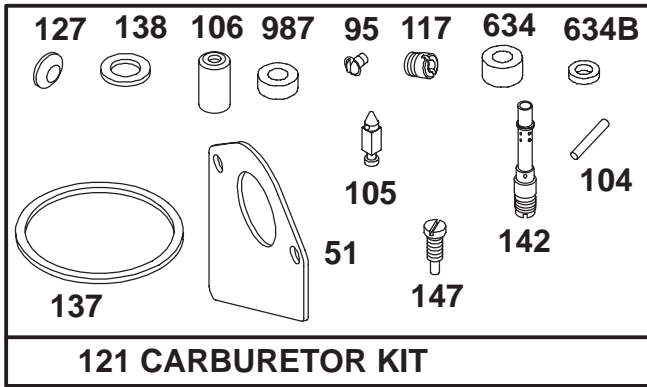

Assemblies include all parts shown in frames.

ENGINE BRIGGS & STRATTON MODEL 28Q777-0168-01

Ref. No.	Part No.	Description	No. Used
★3	391086	Seal-Oil	1
△★7	272614	Gasket-Cylinder Head	1
★9	27803	Gasket-Valve Cover	1
★12	271916	Gasket-Crankcase (.015" Thick)	1
★	271997	Gasket-Crankcase (.005" Thick)	1
★	271996	Gasket-Crankcase (.009" Thick)	1
★20	291675	Seal-Oil	1
●◆51	272465	Gasket-Carburetor	1
△★52	272569	Gasket-Carburetor	1
●95	94098	Screw-Throttle	1
●104	231789	Pin-Float Hinge	1
●105	231855	Valve-Inlet Needle	1
●106	231854	Seat-Inlet	1
★116A	281402	O-Ring	1
●11723	1858	Jet-Main	1
121	497535	Carburetor Kit	1
●127		Plug-Welch (Sold in Kit Only).	1

Ref. No.	Part No.	Description	No. Used
●◆137	281165	Gasket-Float Bowl	1
●◆138	281164	Washer-Float Bowl	1
●142	231859	Nozzle-Carburetor	1
●147	497472	Jet-Pilot	1
358	495993	Gasket Set	1
★524	68838	Seal-Fill Tube	1
★537	281106	Gasket-Air Cleaner	1
●634	281168	Seal-Choke Shaft	1
★634A	491323	Seal-Governor	1
●634B	281167	Seal-Throttle Shaft	1
★842	270920	Seal-Oil Filler Cap	1
△★868	494435	Seal-Valve	1
△★868A	272610	Gasket-Valve	1
△★883	272293	Gasket-Exhaust	1
977	494385	Carburetor Gasket Set	1
★978	272888	Gasket-Adapter	1
●987	281166	Seal-Shaft	1
△★1022	272475	Gasket-Rocker Cover	1
1033	495992	Kit-Valve Overhaul	1

★ Included in Gasket Set-Part No. 495993.
△ Included in Valve Overhaul Kit-Part No. 495992.

● Included in Carburetor Kit-Part No. 497535.
◆ Included in Carburetor Gasket Set-Part No. 494385.