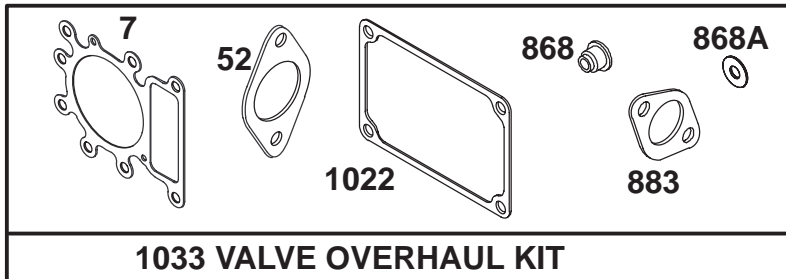

Assemblies include all parts shown in frames.

ENGINE BRIGGS & STRATTON MODEL 28Q777-0168-01

Ref. No.	Part No.	Description	No. Used
★3	391086	Seal-Oil	1
△★7	272614	Gasket-Cylinder Head	1
★9	27803	Gasket-Valve Cover	1
★12	271916	Gasket-Crankcase (.015" Thick)	1
★	271997	Gasket-Crankcase (.005" Thick)	1
★	271996	Gasket-Crankcase (.009" Thick)	1
★20	291675	Seal-Oil	1
●◆51	272465	Gasket-Carburetor	1
△★52	272569	Gasket-Carburetor	1
●95	94098	Screw-Throttle	1
●104	231789	Pin-Float Hinge	1
●105	231855	Valve-Inlet Needle	1
●106	231854	Seat-Inlet	1
★116A	281402	O-Ring	1
●11723	1858	Jet-Main	1
121	497535	Carburetor Kit	1
●127		Plug-Welch (Sold in Kit Only).	1

Ref. No.	Part No.	Description	No. Used
●◆137	281165	Gasket-Float Bowl	1
●◆138	281164	Washer-Float Bowl	1
●142	231859	Nozzle-Carburetor	1
●147	497472	Jet-Pilot	1
358	495993	Gasket Set	1
★524	68838	Seal-Fill Tube	1
★537	281106	Gasket-Air Cleaner	1
●634	281168	Seal-Choke Shaft	1
★634A	491323	Seal-Governor	1
●634B	281167	Seal-Throttle Shaft	1
★842	270920	Seal-Oil Filler Cap	1
△★868	494435	Seal-Valve	1
△★868A	272610	Gasket-Valve	1
△★883	272293	Gasket-Exhaust	1
977	494385	Carburetor Gasket Set	1
★978	272888	Gasket-Adapter	1
●987	281166	Seal-Shaft	1
△★1022	272475	Gasket-Rocker Cover	1
1033	495992	Kit-Valve Overhaul	1

★ Included in Gasket Set-Part No. 495993.
△ Included in Valve Overhaul Kit-Part No. 495992.

● Included in Carburetor Kit-Part No. 497535.
◆ Included in Carburetor Gasket Set-Part No. 494385.