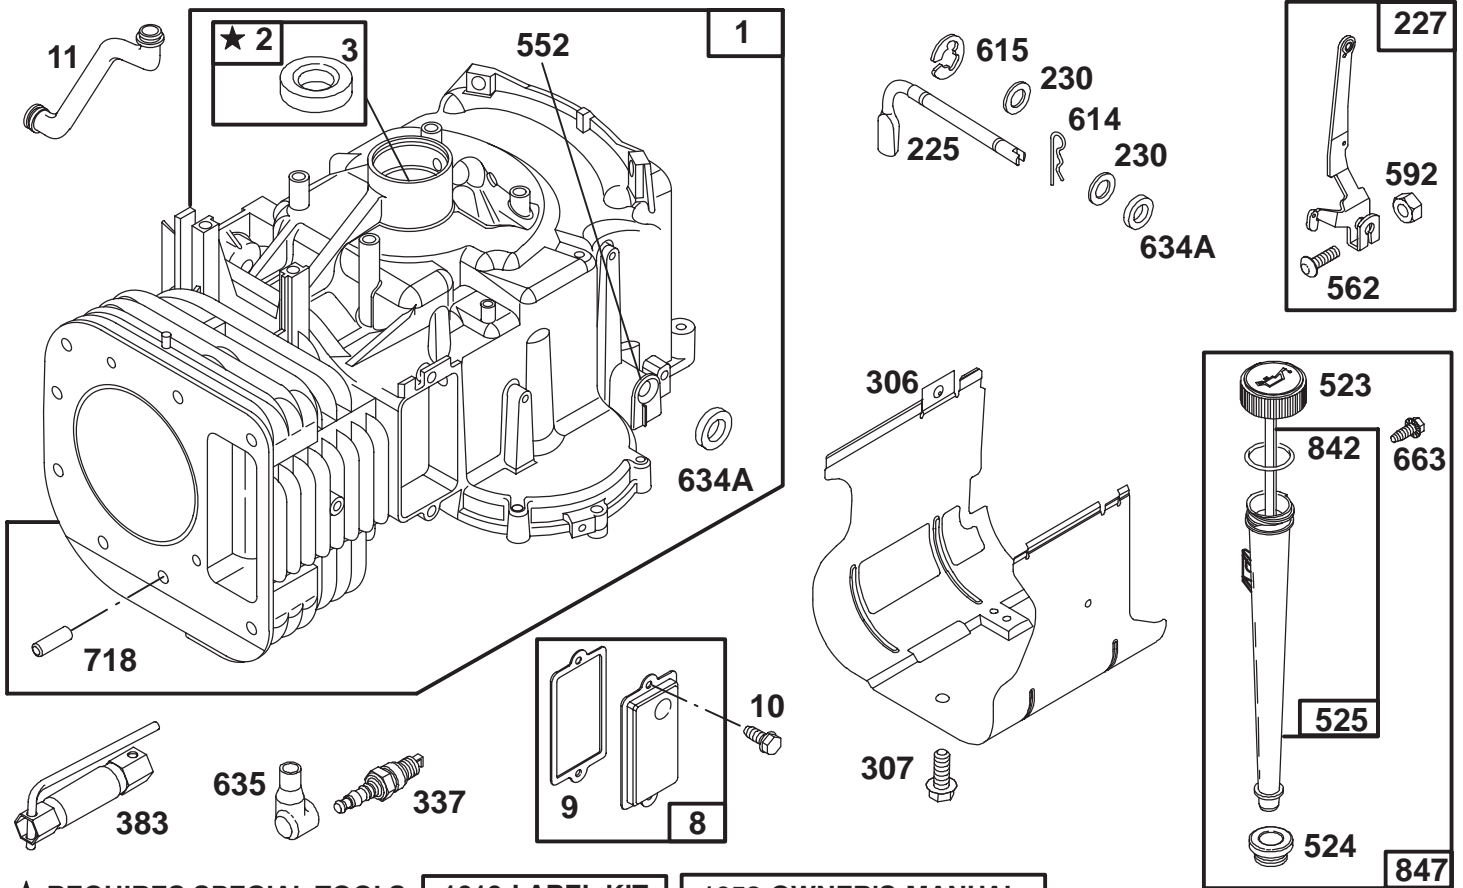

★ **REQUIRES SPECIAL TOOLS TO INSTALL. SEE REPAIR INSTRUCTION MANUAL.**

1019 LABEL KIT

1058 OWNER'S MANUAL

Assemblies include all parts shown in frames.

ENGINE BRIGGS & STRATTON MODEL 28Q777-0168-01

Ref. No.	Part No.	Description	No. Used
1	496412	Cylinder Assembly	1
2	399265	Bearing-Cylinder	1
★3	391086	Seal-Oil	1
8	495735	Breather Assembly	1
★9	27803	Gasket-Valve Cover	1
10	94621	Screw-Sem	1
11	281246	Tube-Breather	1
225	231058	Crank-Governor	1
227	493935	Lever Assy.-Governor	1
230	94742	Washer-Governor Lever	1
306	225020	Shield-Cylinder	1
307	94623	Screw-Self Tap	1
332A	94314	Nut-Hex.	1
337	491055	Plug-Spark	1
383	89838	Wrench-Spark Plug	1
523	495230	Cap-Oil Fill	1

Ref. No.	Part No.	Description	No. Used
★524	66838	Seal-Fill Tube	1
525	496113	Tube-Oil Fill	1
552	231597	Bushing-Gov. Crank	1
562	92613	Bolt-Governor Lever	1
592	231082	Nut-Hex.	1
614	93306	Pin-Cotter	1
615	93307	Retainer-E-Ring	1
★634A	491323	Seal-Governor	1
635	280872	Elbow-Spark Plug	1
663	94073	Screw-Hex. Head	1
718	230192	Pin-Dowel	1
★842	270920	Seal-Oil Fill Cap	1
847	496415	Fill Group-Oil	1
1019	496758	Label Kit	1
1058	272904	Owner's Manual	1

★ Included in Gasket Set-Part No. 495993.

△ Included in Valve Overhaul Kit-Part No. 495992.

● Included in Carburetor Kit-Part No. 497535.

◆ Included in Carburetor Gasket Set-Part No. 494385.