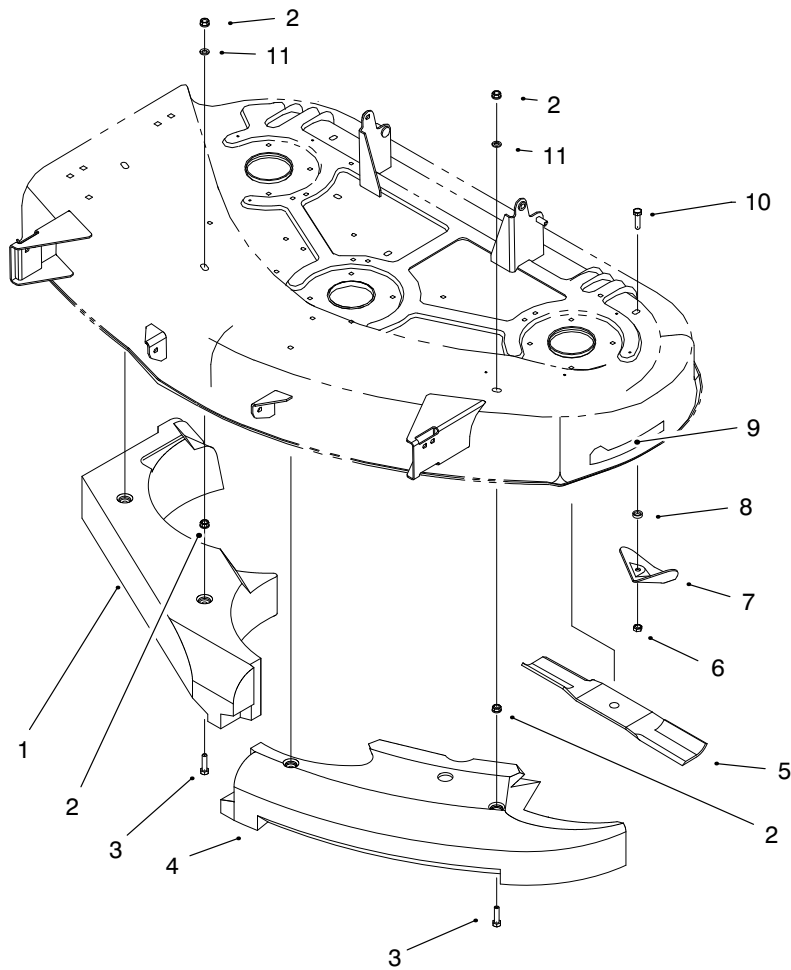

MODEL NO. 79174

PARTS
CATALOG

44" BAFFLE RECYCLER[®] KIT

C-2316A

BAFFLE ASSEMBLY

Ref. No.	Part No.	Description	No. Used
1	93-7651	Baffle - R.H.	1
2	32149-1	Nut - Keps	8
3	322-6	Screw - Hex Hd. Cap	4
4	93-7652	Baffle - L.H.	1
5	92-7952	Blade - Recycler	3
6	3296-29	Nut - Lock	4

Ref. No.	Part No.	Description	No. Used
7	84-5760	Plate - Kicker	4
8	59-4310	Spacer	4
9	93-3776	Decal - Deck Recycler	1
10	3230-23	Screw - Carriage	4
11	3290-456	Washer - Lock	4