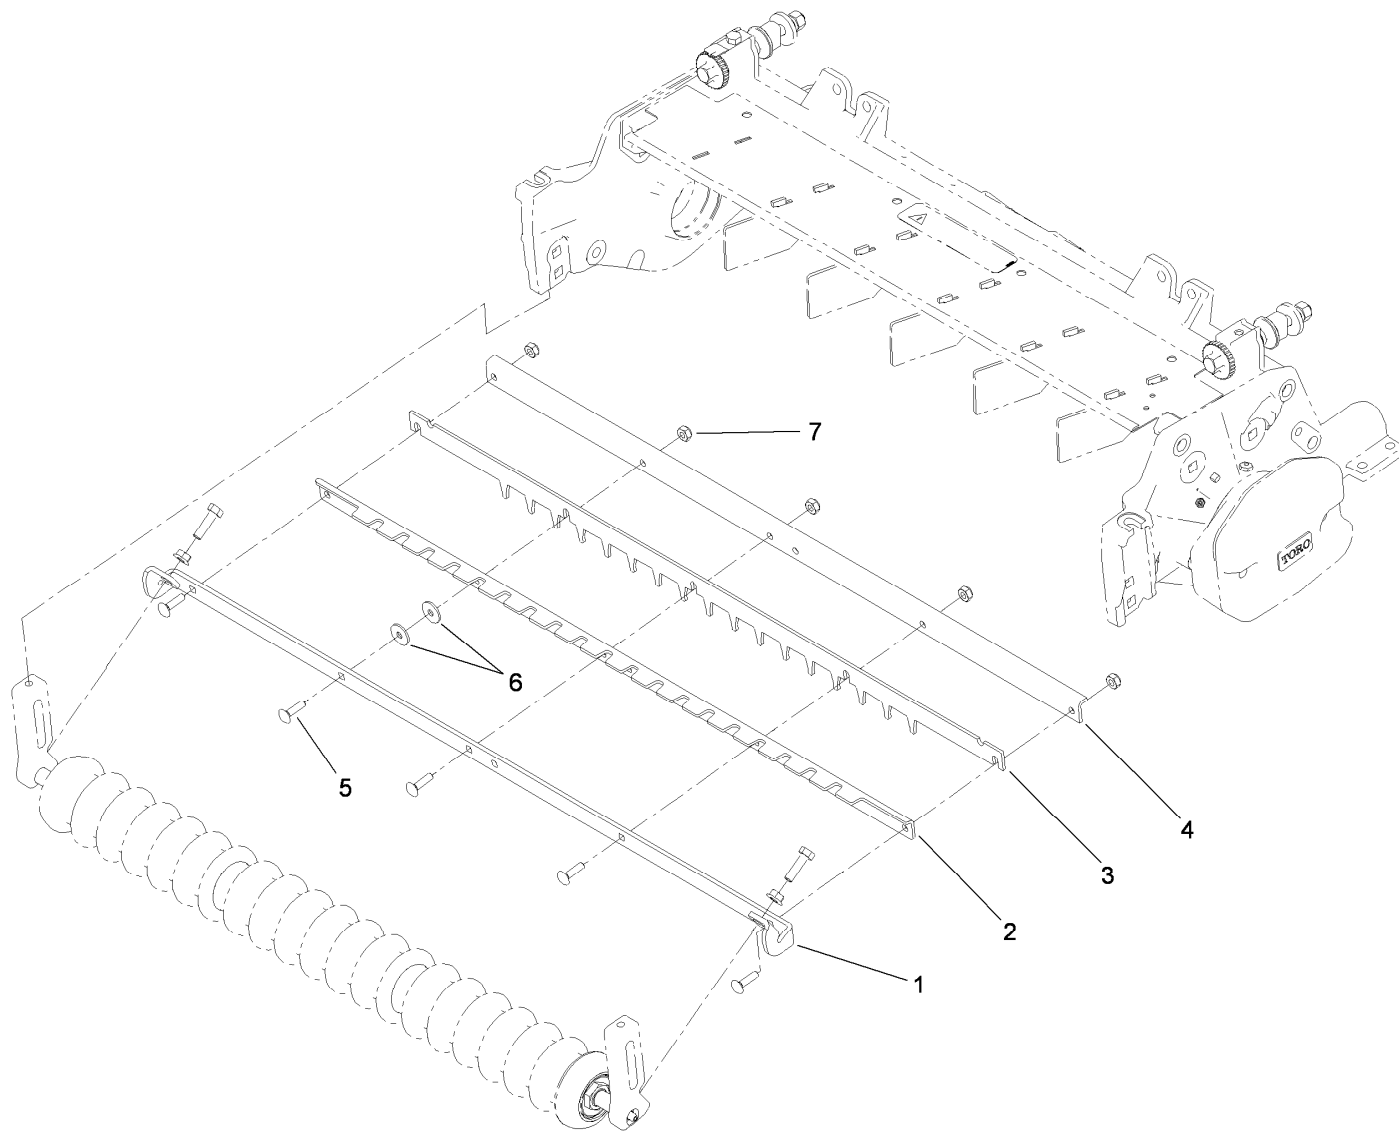

Count on it.

Parts Catalog

27in Comb/Scraper Kit

**Reelmaster® 3100-D Series DPA Cutting
Units**

Model No. 114-9376

Comb/Scraper Assembly

<i>Ref.</i>	<i>Part Number</i>	<i>Qty.</i>	<i>Description</i>
1	119-1647-03	1	Bracket-Comb
2	119-1646-03	1	Scraper-Wiehle, Comb
3	119-1645	1	Comb
4	119-1648-03	1	Plate-Comb
5	3229-2	5	Screw-CARR
6	3256-67	10	Washer-Flat
7	3296-16	5	Nut-Lock, NI