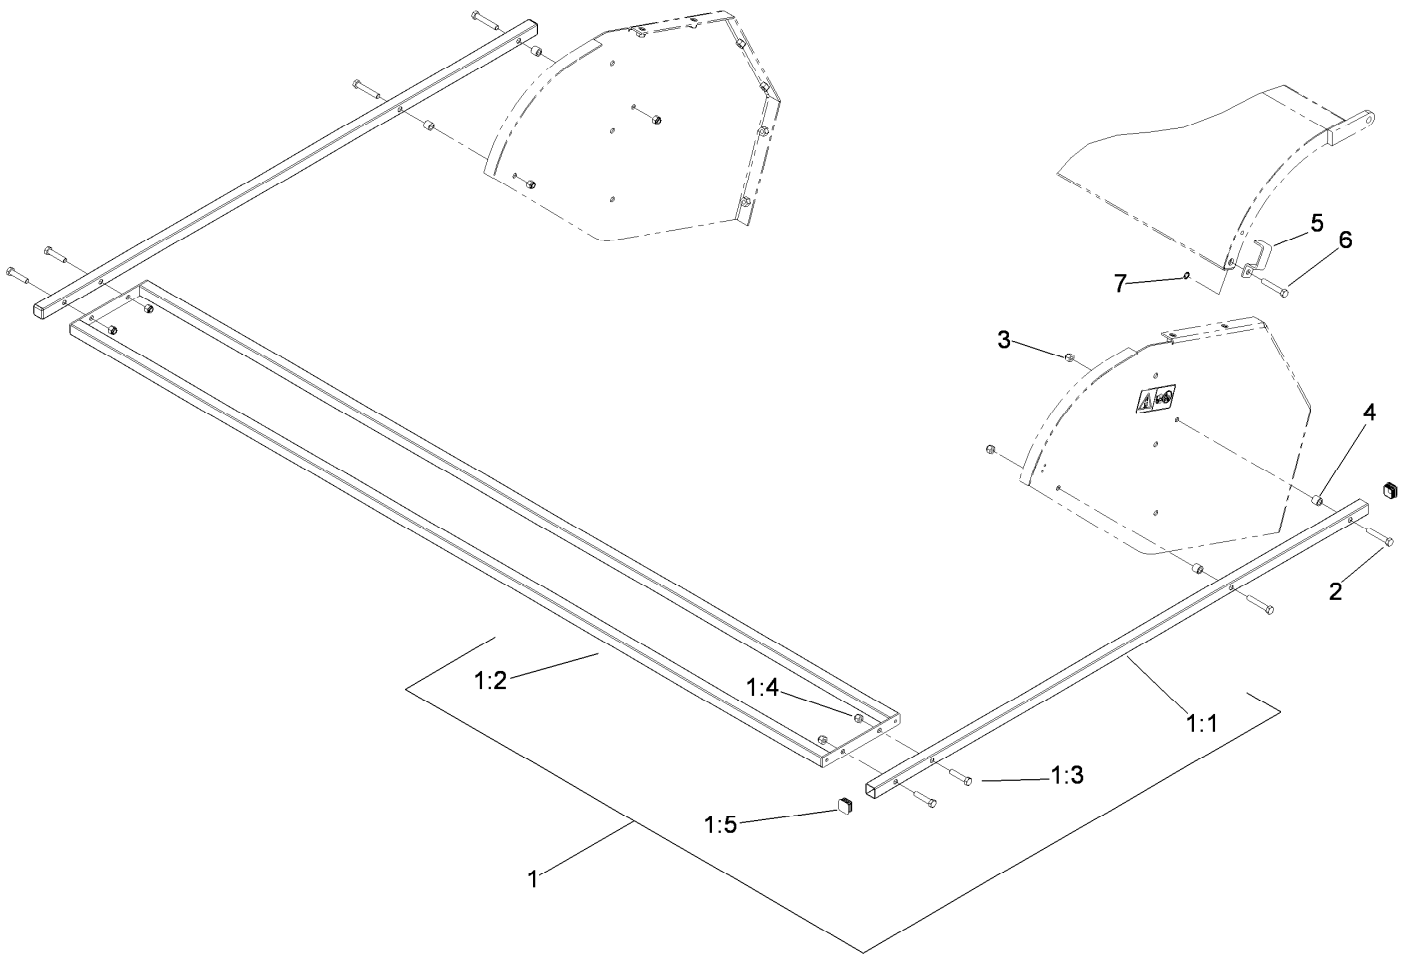

Count on it.

Parts Catalog

Rear Guard Kit

ProCore® SR75HD Aerator

Model No. 119-1010

Rear Guard Kit No. 119-1010

Ref.	Part Number	Qty.	Description
1	SG785806	1	Rear Guard ASM
1:1	119-1008-03	2	Tube-Square
1:2	119-1041-03	1	Guard-Rear
1:3	323-9	4	Screw-HH
1:4	3296-39	4	Nut-Lock, NI
1:5	SG654054	4	Plug-Plastic, Square
2	323-11	4	Screw-HH
3	3296-39	4	Nut-Lock, NI
4	SG555052	4	Spacer
5	119-1002	2	Plate-Lock, Ce
6	323-11	2	Screw-HH
7	32151-72	2	Ring-Retaining
8	117-7133	1	PTO Decal Kit (Ce) ●
9	93-7252	1	Decal-Ce Mark ●