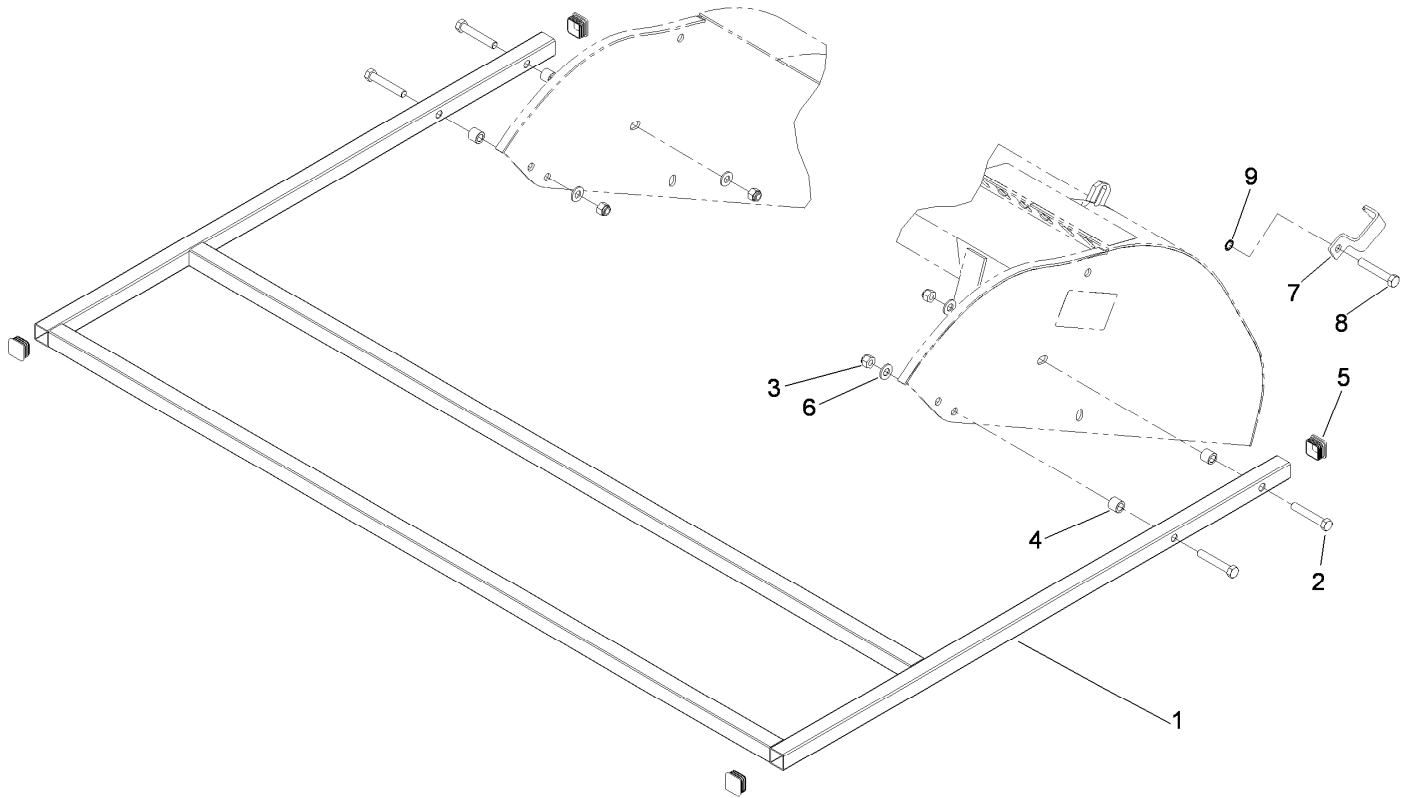

Count on it.

Parts Catalog

Rear Guard Kit
ProCore® SR48 Aerator
Model No. 119-1011

Rear Guard Kit No. 119-1011

<i>Ref.</i>	<i>Part Number</i>	<i>Qty.</i>	<i>Description</i>
1	119-1007-03	1	Rear Guard ASM
2	323-11	4	Screw-HH
3	3296-39	4	Nut-Lock, NI
4	SG555052	4	Spacer
5	SG654054	4	Plug-Plastic, Square
6	3256-24	4	Washer-Flat
7	119-1002	2	Plate-Lock, Ce
8	323-11	2	Screw-HH
9	32151-72	2	Ring-Retaining
10	117-7133	1	PTO Decal Kit (Ce) ●
11	93-7252	1	Decal-Ce Mark ●