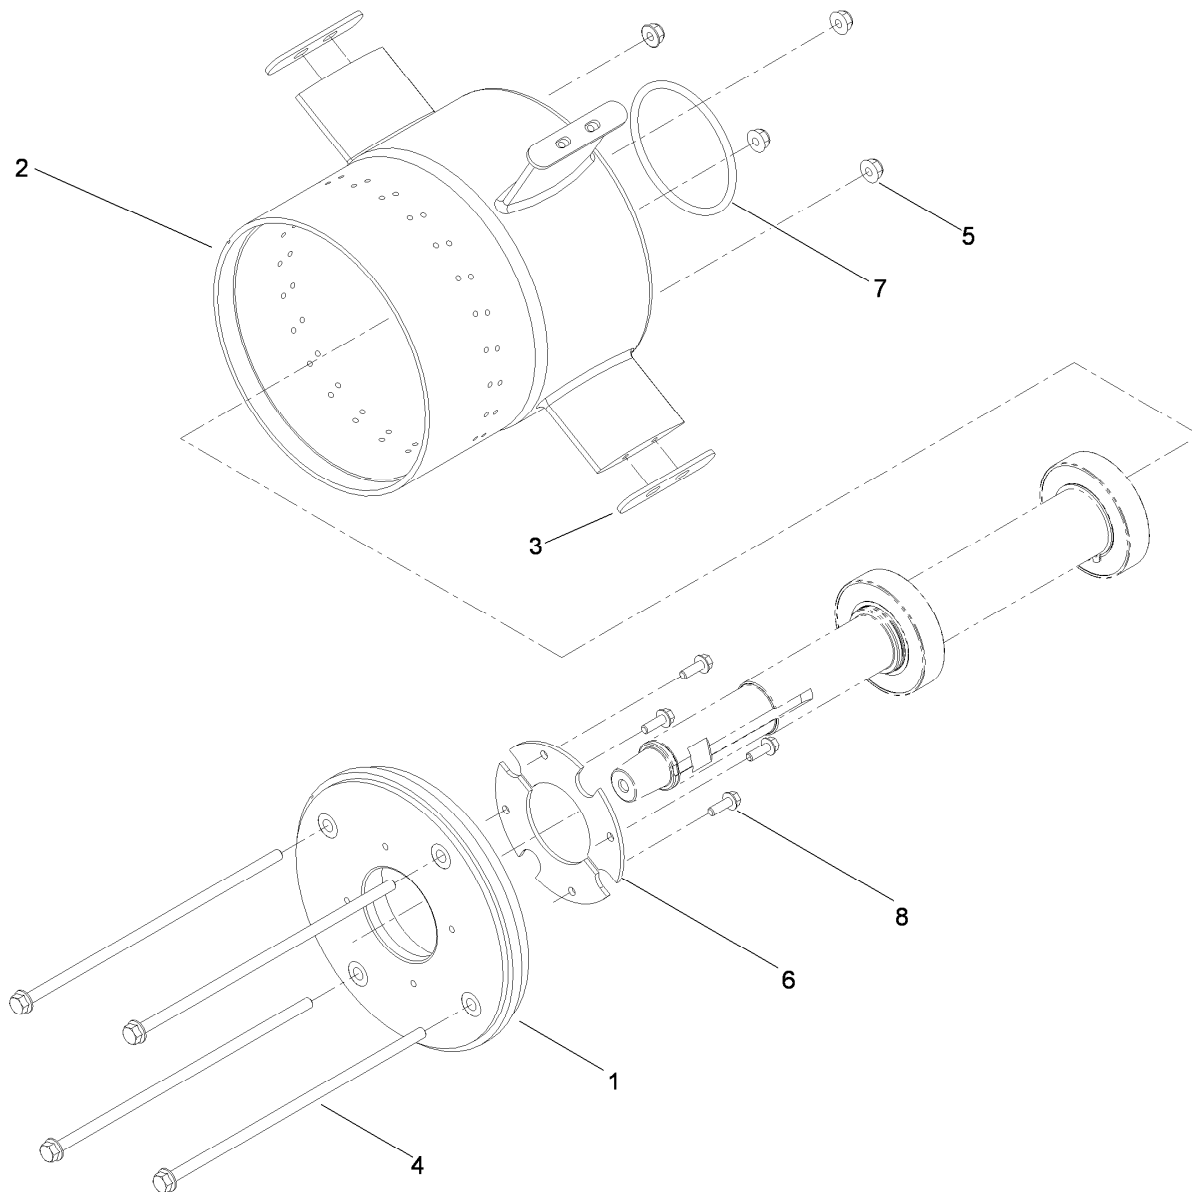

Count on it.

Parts Catalog

Replacement Turbine Hub Kit
2009 and Before Pro Force Debris Blower
Model No. 119-6164

Replacement Turbine Hub Kit No. 119-6164

<i>Ref.</i>	<i>Part Number</i>	<i>Qty.</i>	<i>Description</i>
1	119-6161	1	Holder-Bearing
2	119-6160	1	Housing-Inner
3	117-8393	4	Spacer-Fin
4	119-6154	4	Screw-HH
5	104-8300	4	Nut-Flange, NI
6	119-3019	2	Cap-Bearing, Front
7	92-9533	1	O-Ring
8	117-8304	4	Screw-HHF