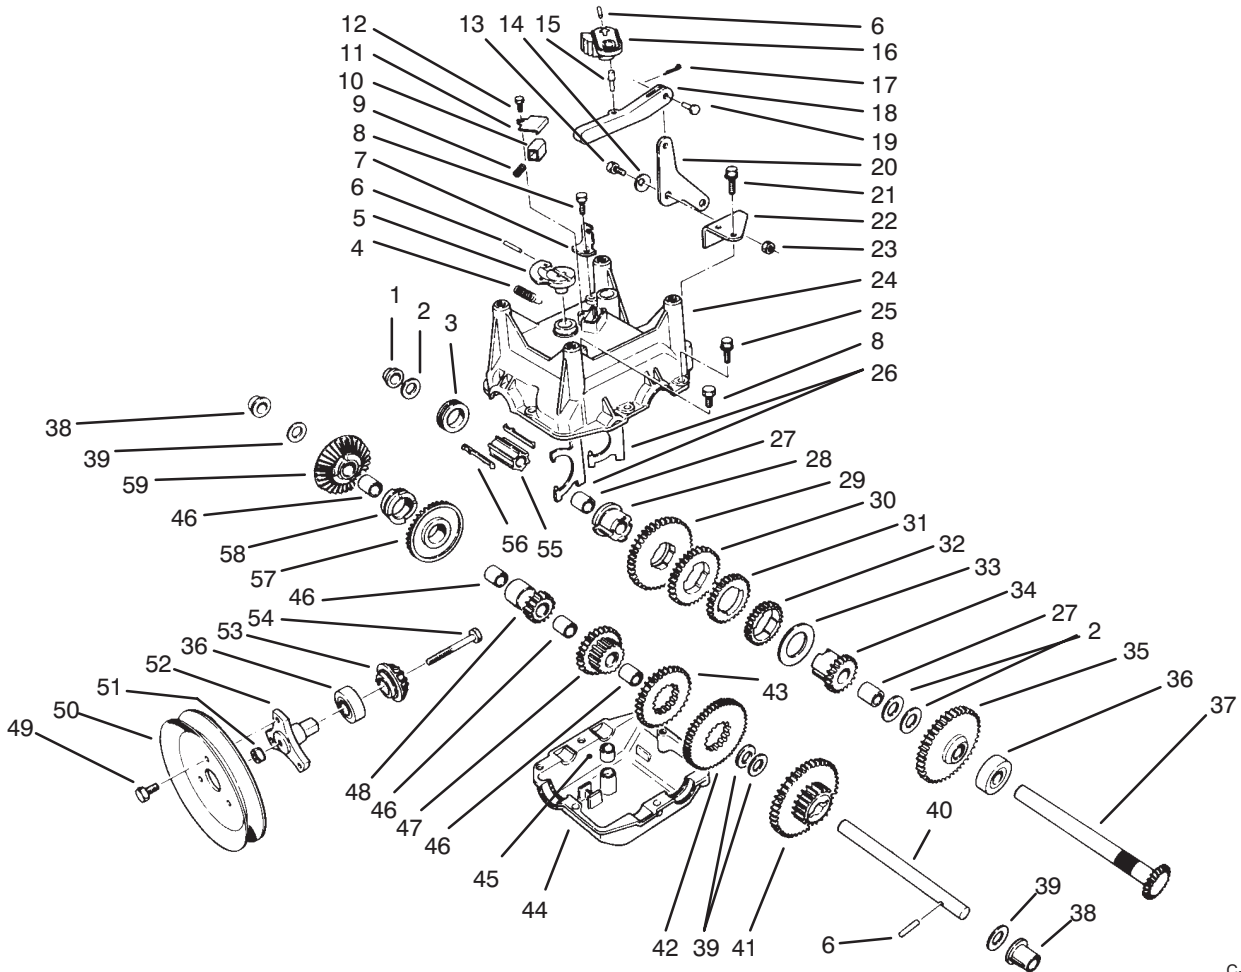

C-1736

TRANSMISSION ASSEMBLY NO. 66-8030 (Continued)

Ref. No.	Part No.	Description	No. Used
45	29-9570	Bushing - Yoke	1
46	62-1160	Bushing - Intermediate	4
47	68-4310	Gear - 26T	1
48	62-0500	Gear - 15T	1
49	12-3270	Screw	3
50	62-1310	Pulley - Traction	1
51	32128-32	Nut - Flange Lock	1
52	62-0380	Hub - Pulley	1
53	62-0350	Pinion - Bevel 19T	1

Ref. No.	Part No.	Description	No. Used
54	321-15	Screw - Hex. Hd.	1
55	68-4320	Sleeve - Shift	1
56	62-0310	Key - Shift	2
57	67-5870	Gear - Bevel 36T	1
58	67-5880	Collar - Shift	1
59	13-3559	Gear - Bevel Reverse 36T (Incl. Ref. #46)	1
*	505-101	Grease - 14.5 oz. Cartridge	1

*Not Illustrated