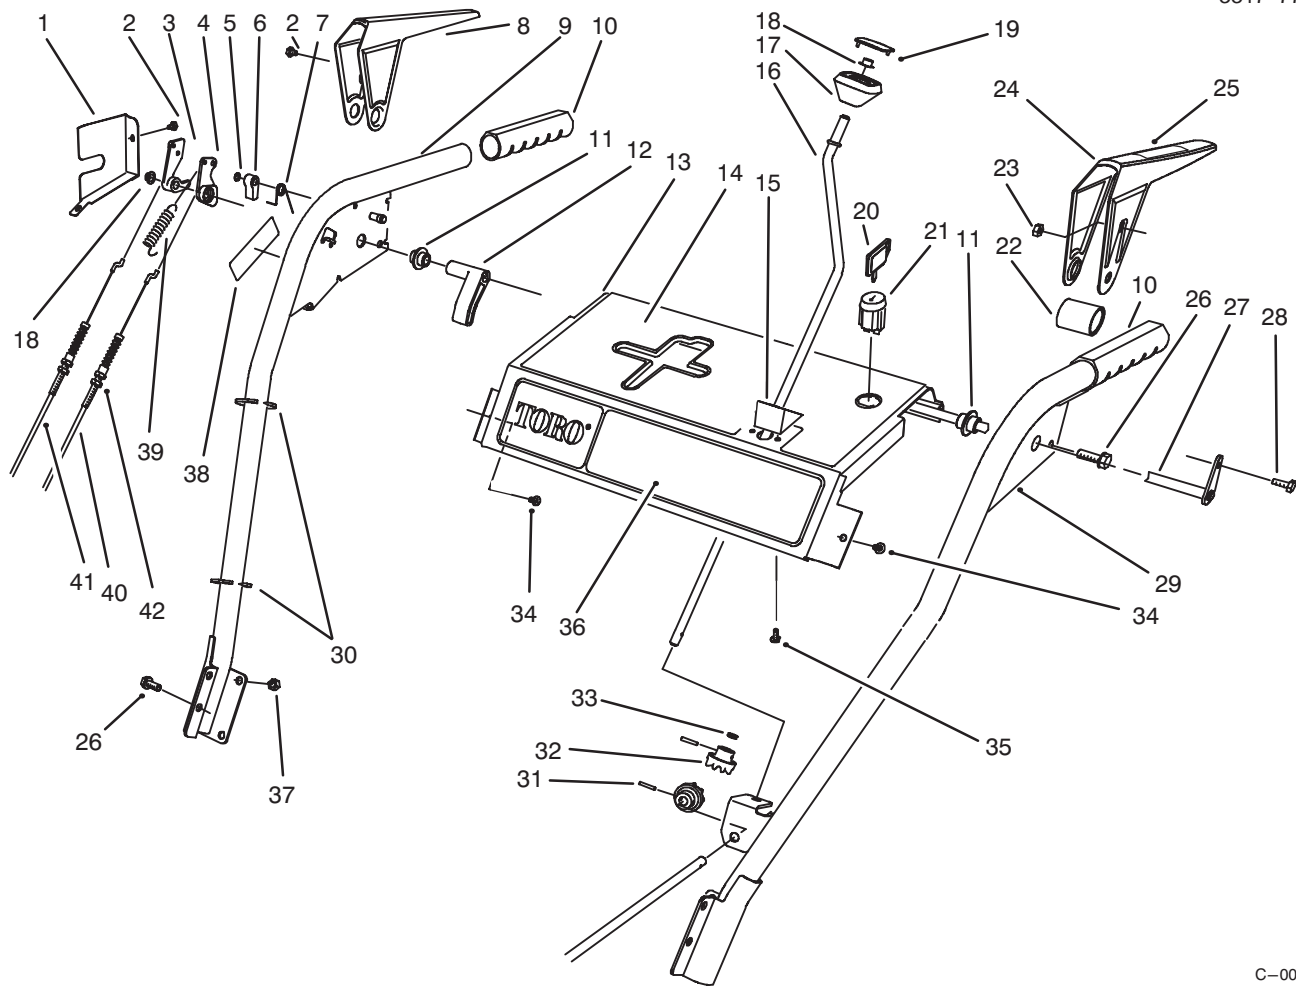

C-0055

HANDLE ASSEMBLY

Ref. No.	Part No.	Description	No. Used
1	63-2170	Cover - Lever Lock	1
2	2210-250	Screw	3
3	62-0300	Tang - Locking	1
4	62-0290	Cam - Release	1
5	32151-66	Ring - Retaining	1
6	62-0280	Latch - Lock	1
7	63-2910	Spring - Torsion	1
8	62-1050	Lever - Impeller	1
9	62-1380	Handle - R.H.	1
10	66-7850	Handlegrip	2
11	62-1070	Bushing - Lever	2
12	62-1640	Lever - Trip	1
13	66-8100	Panel - Control	1
14	66-6850	Decal - Panel Top (Model No. 38540 Only)	1
*	94-2578	Decal - Panel Top (Model No. 38543 Only)	1
15	62-1490	Plate - Guide	1
16	63-2160	Rod - Chute Crank	1
17	62-1320	Knob - Chute Control	1
18	3290-320	Nut - Push	2
19	62-1520	Cover - Knob	1
20	63-8360	Key - Switch	1
21	40-5940	Switch - On/Off	1
22	63-3380	Spacer - Traction Lever	1
23	3296-2	Nut - Lock	1

Ref. No.	Part No.	Description	No. Used
24	62-1060	Lever - Traction	1
25	63-3050	Decal - Lever (Model No. 38540 Only)	1
26	3234-7	Screw - Hex. Flange Hd.	6
27	63-2030	Rod - Cross	1
28	3290-359	Screw	1
29	66-8090	Handle - L.H.	1
30	3290-378	Tie - Cable	3
31	32121-50	Pin - Roll	2
32	62-1460	Gear - Universal	2
33	62-1230	Washer - Rubber	1
34	32104-76	Screw - Self Tapping	2
35	32104-118	Screw - Pan Hd.	2
36	63-2510	Decal - Panel Front	1
37	3296-47	Nut - Lock	4
38	66-6860	Decal - Warning (Model No. 38540 Only)	1
*	94-2575	Decal - Warning (Model No. 38543 Only)	1
39	88-0810	Spring - Extension	1
40	63-2710	Cable - Traction	1
41	63-2700	Cable - Impeller	1
42	3296-42	Nut - Lock	4
*	63-3420	Harness - Wire	1
*	12-8949	Loose Parts	1

*Not Illustrated