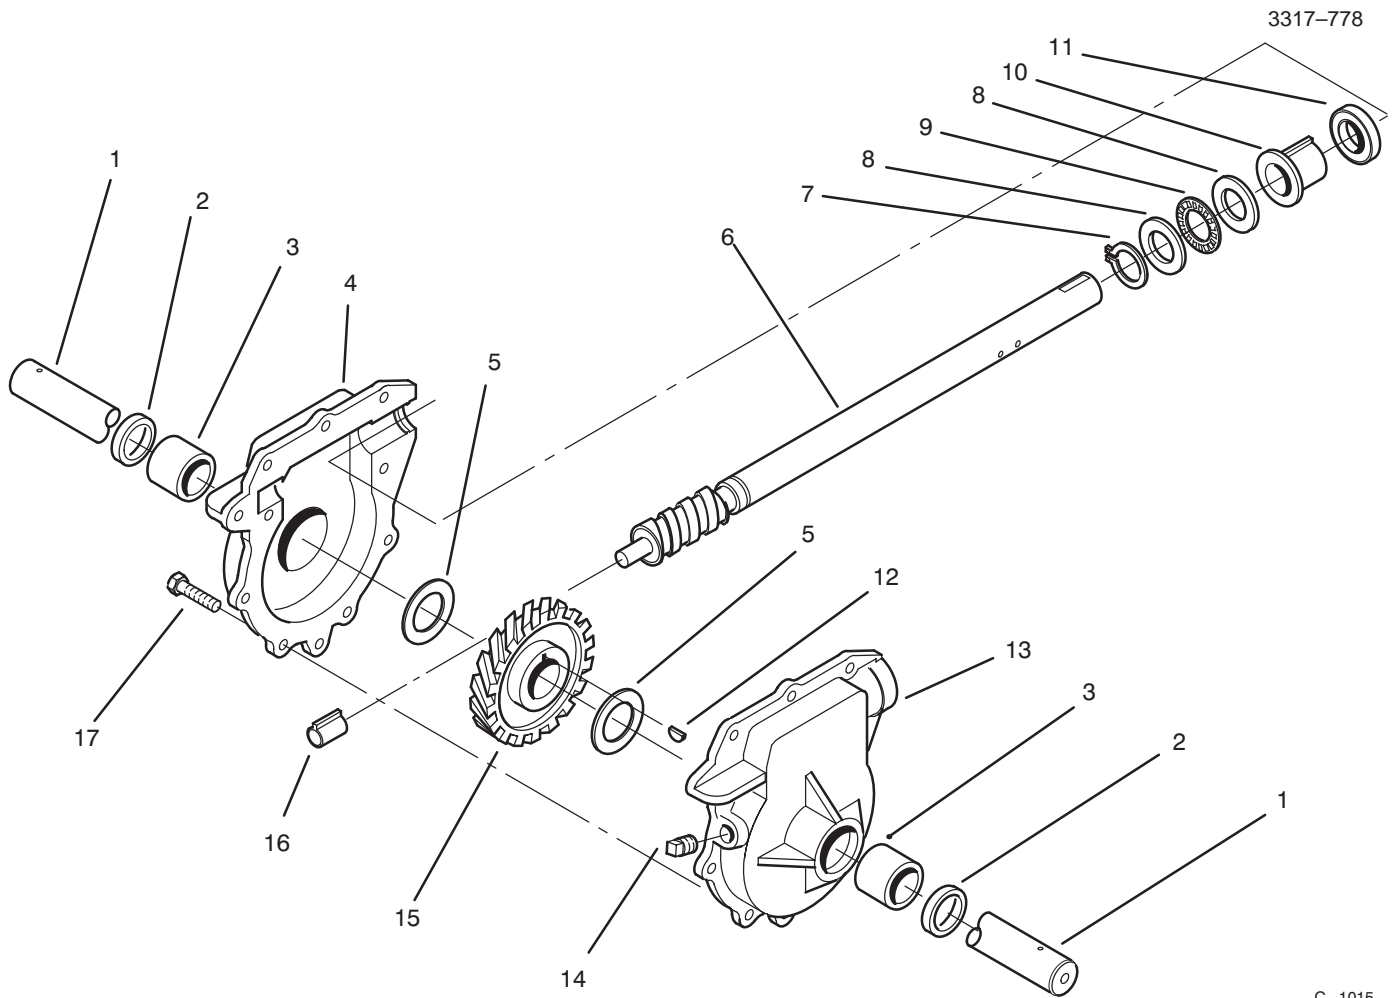

Ref. No.	Part No.	Description	No. Used
16	3256-14	Washer - Flat	3
17	63-2900	Washer - Plastic	2
18	32122-32	Screw	1
19	62-0840	Chute Assembly	1
20	63-3740	Decal - Danger Chute Model 38540	1
*	94-2559	Decal - Danger Chute Model 38543	1
21	3256-61	Washer - Flat	1
22	62-0820	Gear - Worm	1
23	62-1720	Rod - Chute Gear	1
24	62-1300	Pulley - Impeller	1
25	3242-4	Screw - Set Sq. Hd.	2
26	63-2300	Retainer - Cable	1
27	32144-4	Screw - Hex. Flange Hd.	6
28	63-2080	Cover - Belt (Upper)	1
29	63-3290	Cover - Cable	1
30	3269-23	Rivet	4

*Not Illustrated

C-0045

HOUSING & CHUTE ASSEMBLY (Continued)

Ref. No.	Part No.	Description	No. Used
31	66-6980	Frame -- Engine	1
32	62-1440	Cover -- Engine Frame	1
33	3234-5	Screw -- Hex.. Washer Hd.	10
34	68-4110	Plate -- Engine Stud L.H.	1
*	68-4100	Plate -- Engine Stud R.H.	1
35	3257-23	Key -- Woodruff	1
36	252-80	Washer -- Thrust	1
37	3296-29	Nut -- Lock	14
38		Flange -- Bearing (Front)	1
39	63-3450	Bearing -- Impeller	1
40		Flange -- Bearing ((Rear)	1
41	68-8410	Cover -- Belt (Lower)	1
42	3256-23	Washer -- Flat	1
43	52-2861	Washer	4
44	74-1440	Skid Assembly	2
45	66-7762	Blade -- Scraper	1
46	66-7831	Plate -- Side L.H.	1

*Not Illustrated

C-1015

24" AUGER GEARCASE ASSEMBLY NO. 74-1560

Ref. No.	Part No.	Description	No. Used
1	62-1530	Shaft - Auger 24"	1
2	7-0045	Seal - Oil	2
3	256-237	Bushing - Sleeve	2
4	74-1580	Gearcase Assembly - R.H. (Incl. Ref. # 2-3)	1
5	252-71	Bearing - Thrust	2
6	66-7811	Shaft - Impeller	1
7	32151-33	Ring - Snap	1
8	252-78	Washer - Thrust	2
9	252-76	Bearing - Thrust	1