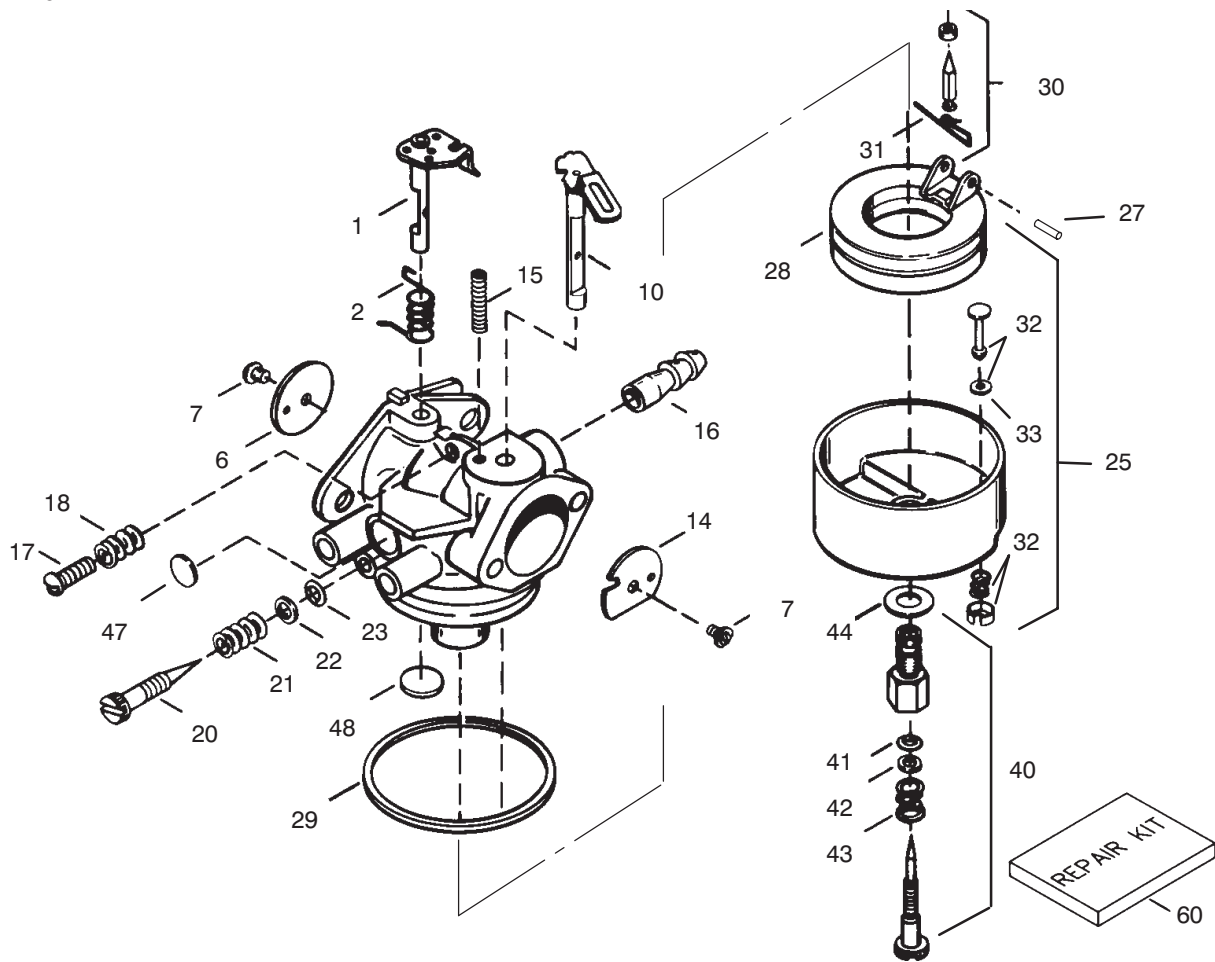

C-1744

CARBURETOR TECUMSEH NO. 632334A

Ref. No.	Part No.	Description	No. Used
1	631776A	Shaft/Lever – Throttle	1
2	631970	Spring – Throttle Return	1
6	631778	Shutter – Throttle	1
7	650506	Screw – Shutter	2
10	632112	Shaft/Lever – Choke	1
14	632174	Shutter – Choke	1
15	630735	Spring – Choke Positioning	1
16	632164	Fitting – Fuel Inlet	1
17	650417	Screw – Idle Regulating	1
18	630766	Spring – Tension	1
*20	632281	Screw – Idle Adjustment	1
21	630766	Spring – Regulating Screw	1
22	630739	Washer – Flat	1
*23	630740	O-Ring – Adj. Screw	1
25	631951	Float Bowl Assembly (Incl. Ref. #32 & 33)	1
*27	631024	Shaft – Float	1

Ref. No.	Part No.	Description	No. Used
28	632019	Float – Carburetor	1
*29	631028	Gasket – Bowl to Body	1
*30	631021	Inlet Needle, Seat & Clip Asm (Incl. Ref. #31)	1
31	631022	Clip – Inlet Needle	1
32	27136A	Drain Assembly (Incl. Ref. #33)	1
33	27554	Gasket – Bowl Drain	1
*40	632239	Adjustment Screw Asm (Incl. Ref. #43, 44, 41 & 42)	1
41	630740	O-Ring – Adj. Screw	1
42	630739	Washer – Adj. Screw	1
43	630738	Spring – Adjustment Screw	1
44	27110	Gasket – Bowl to Body	1
*47	630748	Plug – Welch	1
*48	631027	Plug – Welch	1
60	632347	Kit – Repair	1

*Included in Repair Kit Ref. #60.