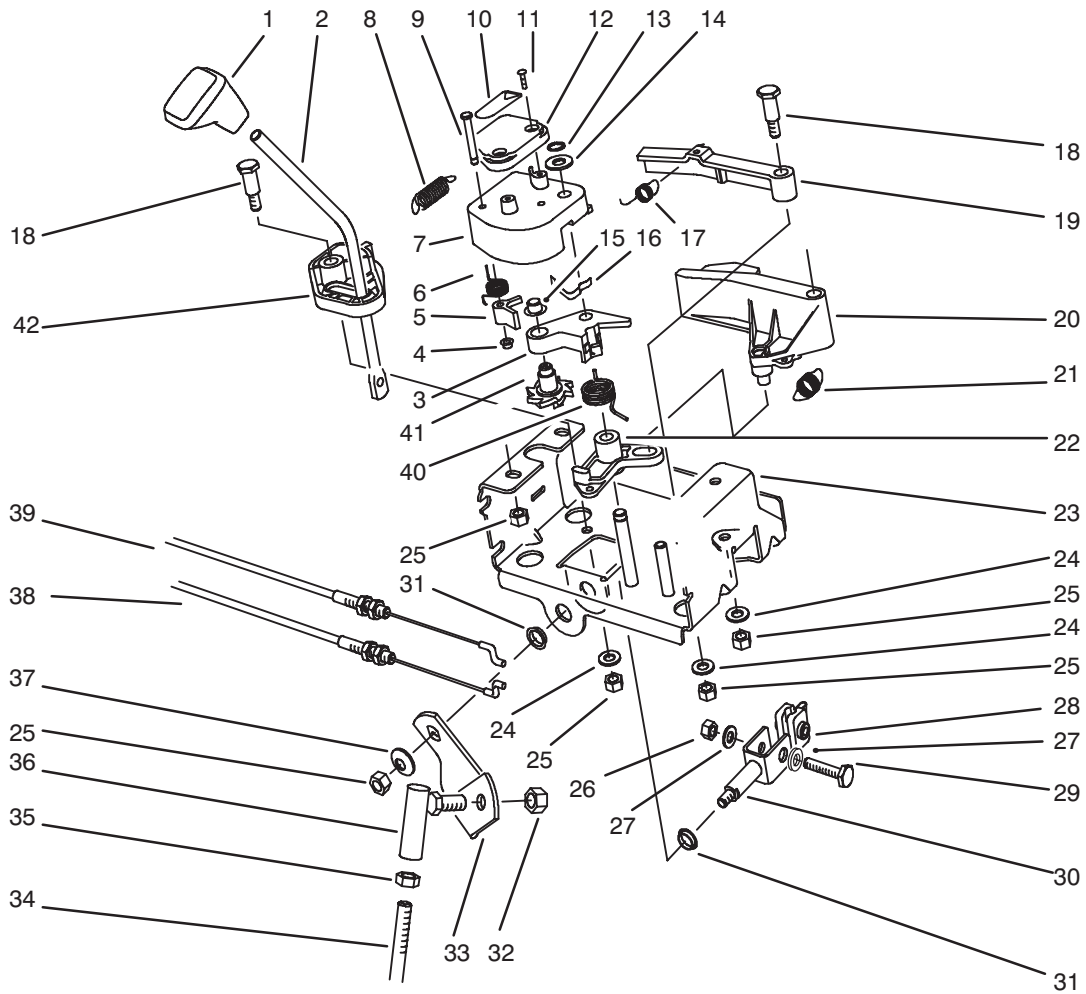

C-0054

TRACTION LINKAGE ASSEMBLY

Ref. No.	Part No.	Description	No. Used
1	62-1290	Knob - Shift	1
2	67-9240	Rod - Shift (Upper)	1
3	62-1110	Lever - Index Wheel	1
4	3290-422	Nut - Push	1
5	62-0180	Tang - Index	1
6	62-1650	Spring - Torsion	1
7	62-1100	Lever - Latch	1
8	63-2220	Spring - Extension	1
9	63-2610	Pin - Tang	1
10	63-2480	Decal - #2	1
11	32104-118	Screw - Pan Hd.	2
12	62-1140	Cover - Latch	1
13	32120-46	Ring - Retaining	1
14	257-9	Washer - Thrust	1
15	3290-320	Nut - Push	1
16	62-1710	Spring - Flat	1
17	63-2240	Spring - Extension	1
18	63-2650	Screw - Shoulder	2
19	62-1700	Lever - Lockout	1
20	62-1130	Lever - Reverse	1
21	63-2230	Spring - Extension	1

Ref. No.	Part No.	Description	No. Used
22	62-1120	Lever - Reverse	1
23	63-2150	Frame - Control	1
24	3256-23	Washer - Flat	3
25	3296-29	Nut - Lock	7
26	3296-42	Nut - Lock	1
27	3256-1	Washer - Flat	2
28	67-9250	Retainer - Shift Rod	1
29	321-9	Screw - Hex. Hd.	1
30	66-7730	Clevis	1
31	256-296	Bushing - Nylon	2
32	3296-39	Nut - Lock	1
33	63-2630	Bracket - Shift	1
34	63-2830	Rod - Shift (Lower)	1
35	3220-3	Nut - Jam	1
36	63-2640	Joint - Ball	1
37	3290-456	Washer - Belleville	1
38	63-2210	Cable - Gearbox	1
39	63-2200	Cable - Latch	1
40	63-2270	Spring - Torsion	1
41	62-0170	Wheel - Index	1
42	62-1470	Base - Lockout	1