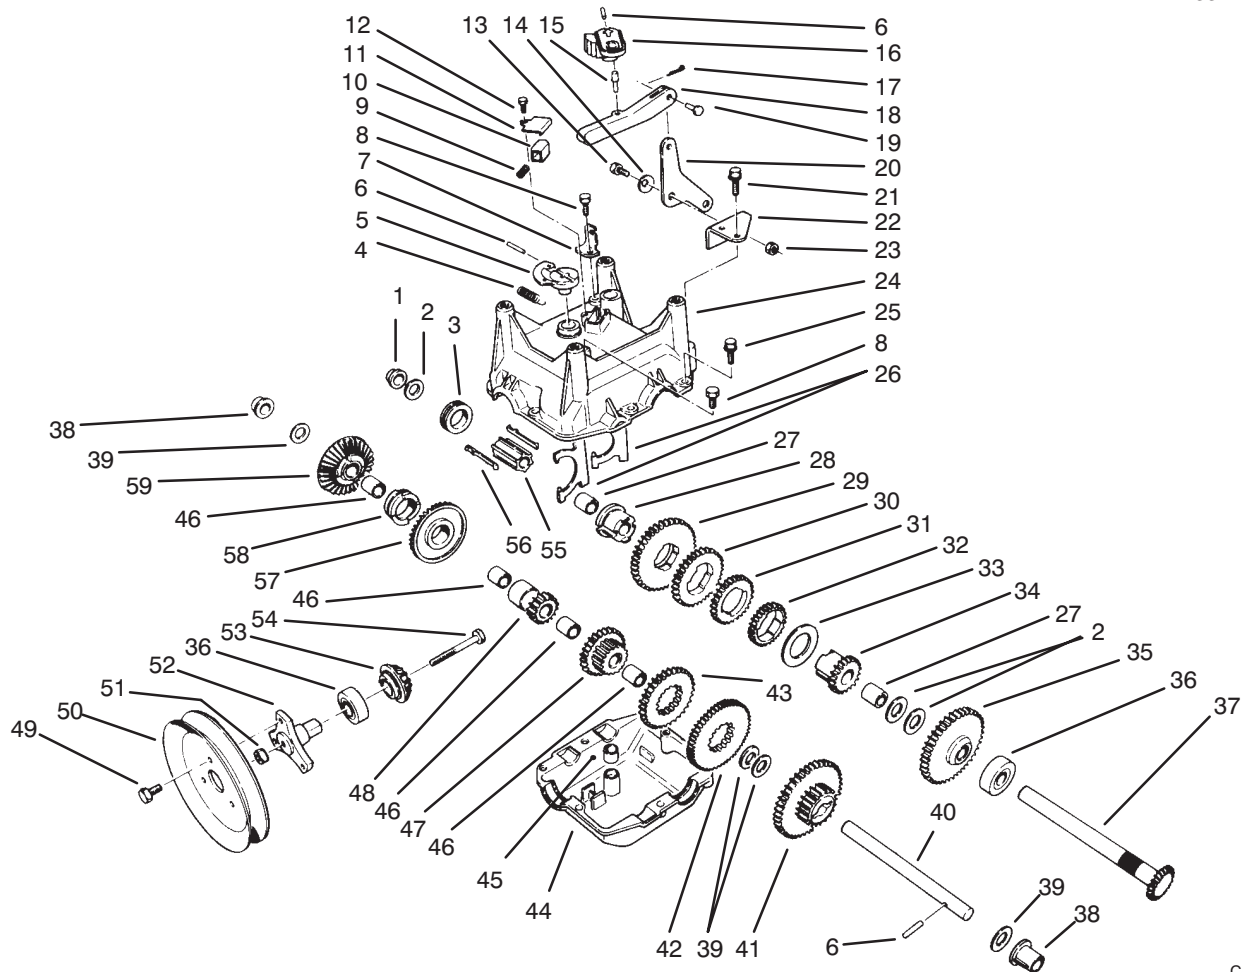

*Not Illustrated

C-1015

24" AUGER GEARCASE ASSEMBLY NO. 74-1560

Ref. No.	Part No.	Description	No. Used
1	62-1530	Shaft - Auger 24"	1
2	7-0045	Seal - Oil	2
3	256-237	Bushing - Sleeve	2
4	74-1580	Gearcase Assembly - R.H. (Incl. Ref. # 2-3)	1
5	252-71	Bearing - Thrust	2
6	66-7811	Shaft - Impeller	1
7	32151-33	Ring - Snap	1
8	252-78	Washer - Thrust	2
9	252-76	Bearing - Thrust	1

*Not Illustrated

C-1727

ENGINE ASSEMBLY

Ref. No.	Part No.	Description	No. Used
1	3212-8	Screw - Hex. Hd.	1
2	3253-6	Washer - Lock	1
3	62-0940	Sheave Half - Impeller	1
4	63-2961	Belt - Impeller	1
5	62-0930	Hub - Sheave	1
6	63-2951	Belt - Traction	1
7	62-0920	Sheave Half - Traction	1
8	68-7510	Guide - Belt	1
†9		Engine	1
10	94-2572	Decal - Primer	1
11	63-3190	Decal - Throttle	1
12	63-2400	Decal - Choke (Model No. 38540 Only)	1
*	63-2410	Decal - Choke (Model No. 38543 Only)	1
13	32144-4	Screw	1
14	66-6840	Decal - Hot Surface (Model No. 38540 Only)	1

*Not Illustrated

†Obtain from your local Tecumseh Dealer.

C-1736

TRANSMISSION ASSEMBLY NO. 66-8030

Ref. No.	Part No.	Description	No. Used
1	62-1180	Bushing - Output (Flange)	1
2	252-59	Washer - Thrust	3
3	62-0430	Collar - Shift (Speed)	1
4	63-2920	Spring - Extension (F/R Return)	1
5	62-0880	Lever - Direction Shift	1
6	32121-106	Pin - Coil	3
7	62-1740	Bracket - Cable	1
8	32144-4	Screw - Self Tapping	2
9	63-2890	Spring - Compression (Detent)	1
10	62-1020	Button - Detent	1
11	62-1690	Cover - Detent	1
12	32104-71	Screw - Pan Hd.	1
13	63-3410	Bolt - Shoulder	1
14	3290-477	Washer - Curved	1
15	63-2190	Pin - Gearshift Link	1
16	62-0870	Lever - Gear Shift	1
17	3272-1	Pin - Cotter	1
18	62-0860	Link - Gearshift	1
19	283-3	Pin - Clevis	1
20	63-2600	Bellcrank	1
21	32104-95	Screw - Hex. Washer Hd.	2