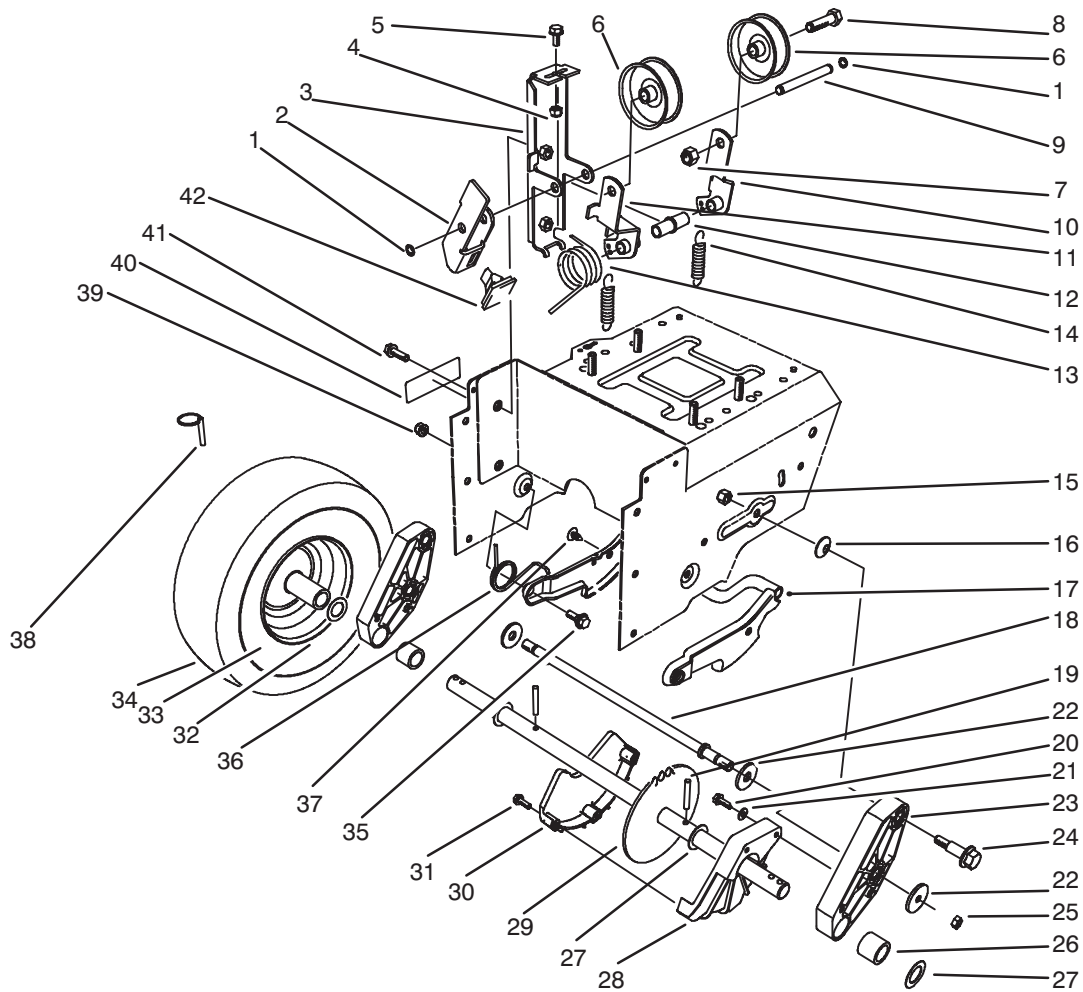

C-0053

TRACTION DRIVE ASSEMBLY

Ref. No.	Part No.	Description	No. Used
1	32120-46	Ring - Retaining	2
2	63-2810	Arm - Brake	1
3	63-2850	Bracket - Idler Arm	1
4	3296-42	Nut - Lock	1
5	3234-13	Screw - Hex. Washer Hd.	1
6	3-4244	Pulley - Idler	2
7	3296-59	Nut - Lock	2
8	323-7	Screw - Hex. Hd.	2
9	62-0970	Pin - Idler	1
10	93-8045	Arm - Traction Idler	1
11	93-8046	Arm - Impeller Idler	1
12	3256-38	Bushing - Idler	1
13	63-2880	Spring - Torsion	1
14	63-2870	Spring - Extension	2
15	3296-39	Nut - Lock	2
16	3290-461	Washer - Belleville	2
17	62-0470	Latch - Arm	1
18	66-7720	Rod - Latch	1
19	32121-9	Pin - Roll	2
20	32144-4	Screw - Hex. Flange Hd.	2
21	3256-1	Washer - Flat	2
22	63-3340	Washer	4
23	66-7740	Pivot Arm Assembly (Incl. Ref. # 26)	2

Ref. No.	Part No.	Description	No. Used
24	62-1330	Bolt - Shoulder	2
25	3296-23	Nut - Lock	2
26	63-2250	Bushing - Axle	2
27	252-80	Washer - Thrust	4
28	62-1010	Guard - Chain L.H.	1
29	63-2111	Axle Assembly	1
30	62-1000	Guard - Chain R.H.	1
31	32104-121	Screw - Hex. Flange Hd.	3
32	241-128	Rim - Wheel	2
33	232-46	Tube - Inner	2
34	231-120	Tire	2
35	5-2490	Bolt - Shoulder	2
36	63-2740	Spring - Torsion	1
37	3290-476	Fastener - Panel	1
38	3290-243	Pin - Klik	2
40	66-6860	Decal - Warning (Model No. 38540 Only)	1
*	94-2575	Decal - Warning (Model No. 38543 Only)	1
41	3234-7	Screw - Hex. Flange Hd.	2
42	66-8060	Pad - Brake	1
*		Wheel & Tire Assembly (Incl. Ref. #32-34)	1

*Not Illustrated