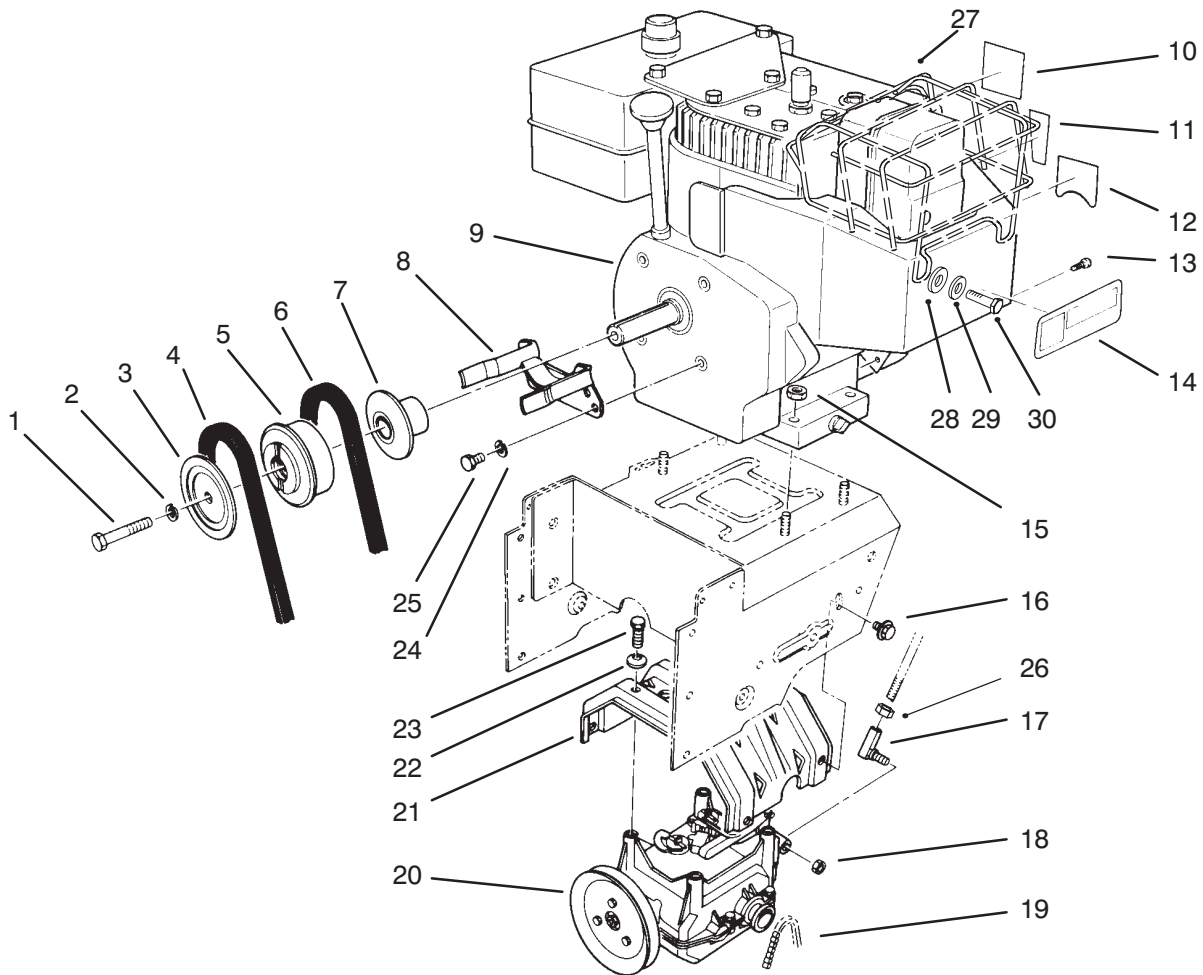

*Not Illustrated

C-1015

24" AUGER GEARCASE ASSEMBLY NO. 74-1560

Ref. No.	Part No.	Description	No. Used
1	62-1530	Shaft - Auger 24"	1
2	7-0045	Seal - Oil	2
3	256-237	Bushing - Sleeve	2
4	74-1580	Gearcase Assembly - R.H. (Incl. Ref. # 2-3)	1
5	252-71	Bearing - Thrust	2
6	66-7811	Shaft - Impeller	1
7	32151-33	Ring - Snap	1
8	252-78	Washer - Thrust	2
9	252-76	Bearing - Thrust	1

*Not Illustrated

C-1727

ENGINE ASSEMBLY

Ref. No.	Part No.	Description	No. Used
1	3212-8	Screw - Hex. Hd.	1
2	3253-6	Washer - Lock	1
3	62-0940	Sheave Half - Impeller	1
4	63-2961	Belt - Impeller	1
5	62-0930	Hub - Sheave	1
6	63-2951	Belt - Traction	1
7	62-0920	Sheave Half - Traction	1
8	68-7510	Guide - Belt	1
†9		Engine	1
10	94-2572	Decal - Primer	1
11	63-3190	Decal - Throttle	1
12	63-2400	Decal - Choke (Model No. 38540 Only)	1
*	63-2410	Decal - Choke (Model No. 38543 Only)	1
13	32144-4	Screw	1
14	66-6840	Decal - Hot Surface (Model No. 38540 Only)	1

*Not Illustrated

†Obtain from your local Tecumseh Dealer.

C-1736

TRANSMISSION ASSEMBLY NO. 66-8030

Ref. No.	Part No.	Description	No. Used
1	62-1180	Bushing - Output (Flange)	1
2	252-59	Washer - Thrust	3
3	62-0430	Collar - Shift (Speed)	1
4	63-2920	Spring - Extension (F/R Return)	1
5	62-0880	Lever - Direction Shift	1
6	32121-106	Pin - Coil	3
7	62-1740	Bracket - Cable	1
8	32144-4	Screw - Self Tapping	2
9	63-2890	Spring - Compression (Detent)	1
10	62-1020	Button - Detent	1
11	62-1690	Cover - Detent	1
12	32104-71	Screw - Pan Hd.	1
13	63-3410	Bolt - Shoulder	1
14	3290-477	Washer - Curved	1
15	63-2190	Pin - Gearshift Link	1
16	62-0870	Lever - Gear Shift	1
17	3272-1	Pin - Cotter	1
18	62-0860	Link - Gearshift	1
19	283-3	Pin - Clevis	1
20	63-2600	Bellcrank	1
21	32104-95	Screw - Hex. Washer Hd.	2