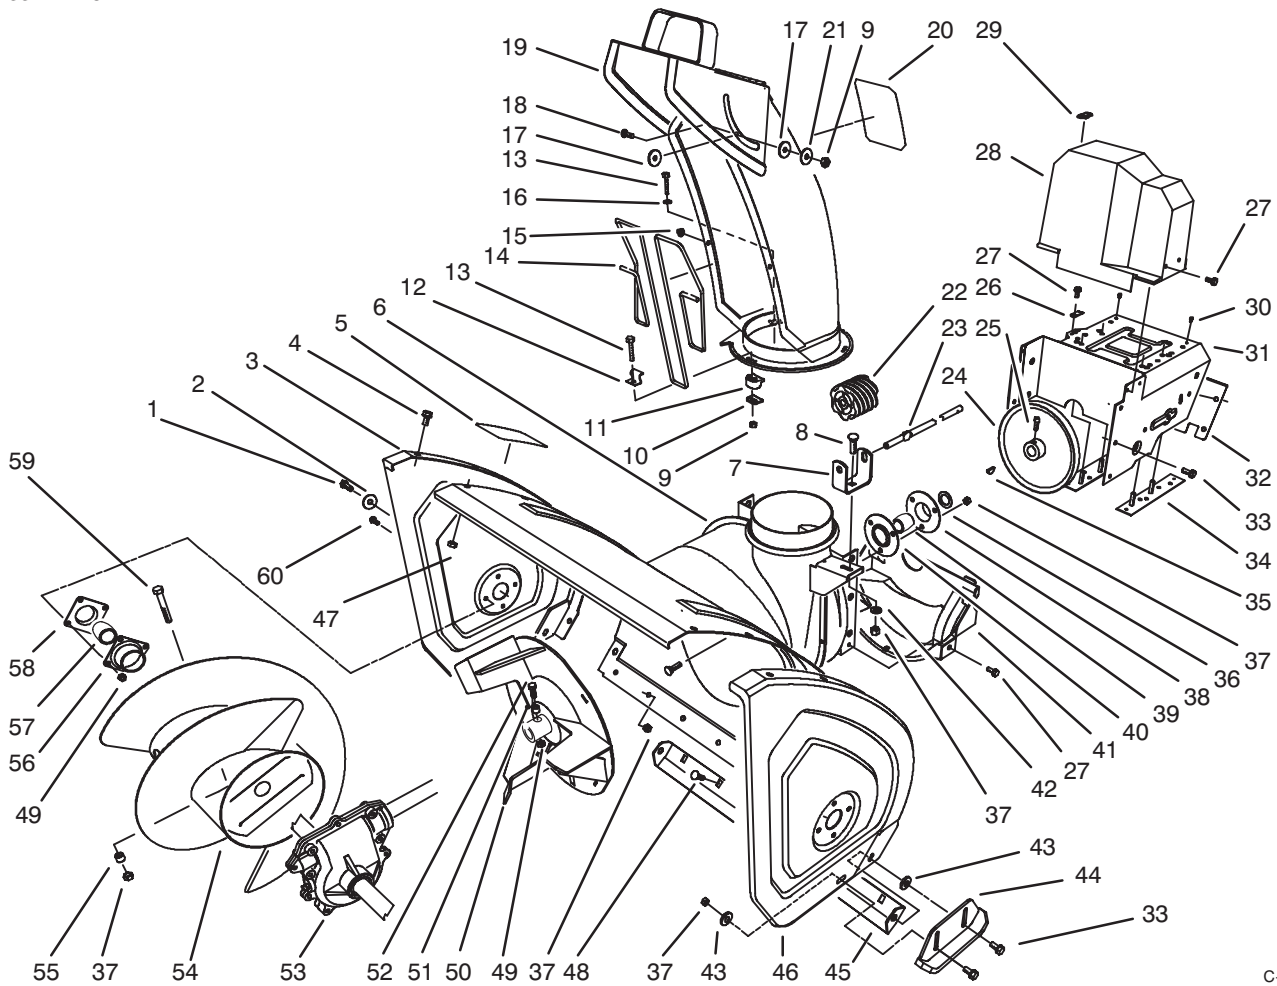

C-0045

HOUSING & CHUTE ASSEMBLY (Continued)

Ref. No.	Part No.	Description	No. Used
31	66-6980	Frame -- Engine	1
32	62-1440	Cover -- Engine Frame	1
33	3234-5	Screw -- Hex.. Washer Hd.	10
34	68-4110	Plate -- Engine Stud L.H.	1
*	68-4100	Plate -- Engine Stud R.H.	1
35	3257-23	Key -- Woodruff	1
36	252-80	Washer -- Thrust	1
37	3296-29	Nut -- Lock	14
38		Flange -- Bearing (Front)	1
39	63-3450	Bearing -- Impeller	1
40		Flange -- Bearing ((Rear)	1
41	68-8410	Cover -- Belt (Lower)	1
42	3256-23	Washer -- Flat	1
43	52-2861	Washer	4
44	74-1440	Skid Assembly	2
45	66-7762	Blade -- Scraper	1
46	66-7831	Plate -- Side L.H.	1

Ref. No.	Part No.	Description	No. Used
47	3296-47	Nut -- Lock	12
48	3230-23	Screw -- Carriage	9
49	3296-42	Nut -- Lock	10
50	66-7910	Impeller	1
51	66-8010	Spacer	2
52	321-44	Screw -- Hex. Hd.	2
53	74-1560	Auger Gearbox Assembly	1
54	68-7450	Auger -- R.H.	1
*	68-7460	Auger -- L.H.	1
55	25-5090	Spacer -- Auger Hub	2
56	20-0990	Flange -- Bearing (Inner)	2
57	20-0980	Bearing -- Auger	2
58	20-1000	Flange -- Bearing (Outer)	2
59	322-12	Bolt -- Auger	2
60	321-3	Screw -- Hex. Hd.	8
*	12-8789	Impeller Bearing Assembly (Incl. Ref. #38-40)	1

*Not Illustrated