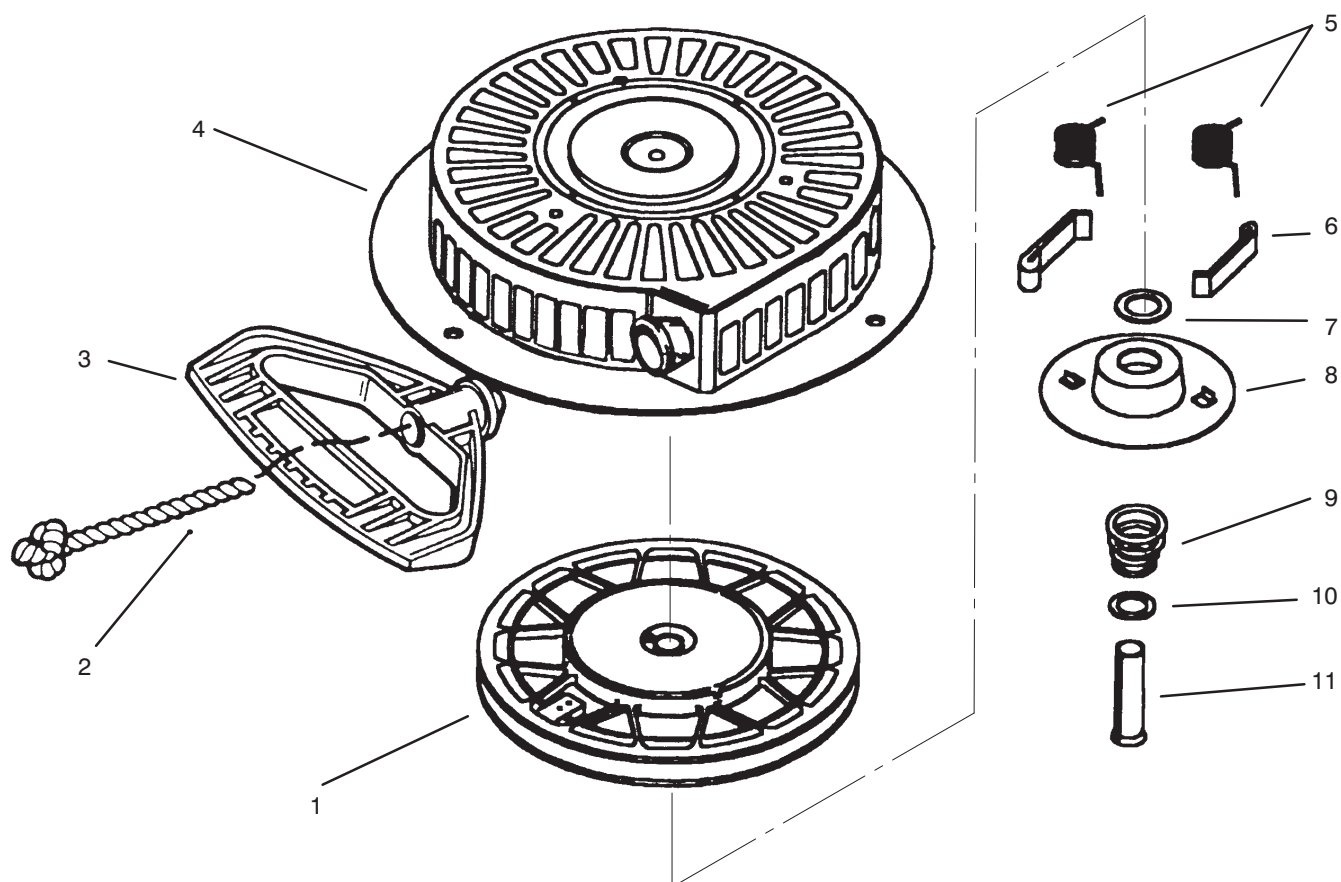

c-

REWIND STARTER TECUMSEH NO. 590733

Ref. No.	Part No.	Description	No. Used	Ref. No.	Part No.	Description	No. Used
1	590709	Pulley & Rewind Spring Assembly	1	7	590601	Washer	1
2	590535	Rope – Starter	1	8	590676	Retainer	1
‡3	590574	Handle – Mitten Grip	1	9	590697	Spring – Brake	1
4	590534	Starter Housing Asm	1	10	590600	Washer	1
5	590699	Spring – Dog	2	11	590599A	Pin – Spring (Incl. Ref. #7)	1
6	590698	Dog – Starter	2				

‡Not Included in Starter Assembly.