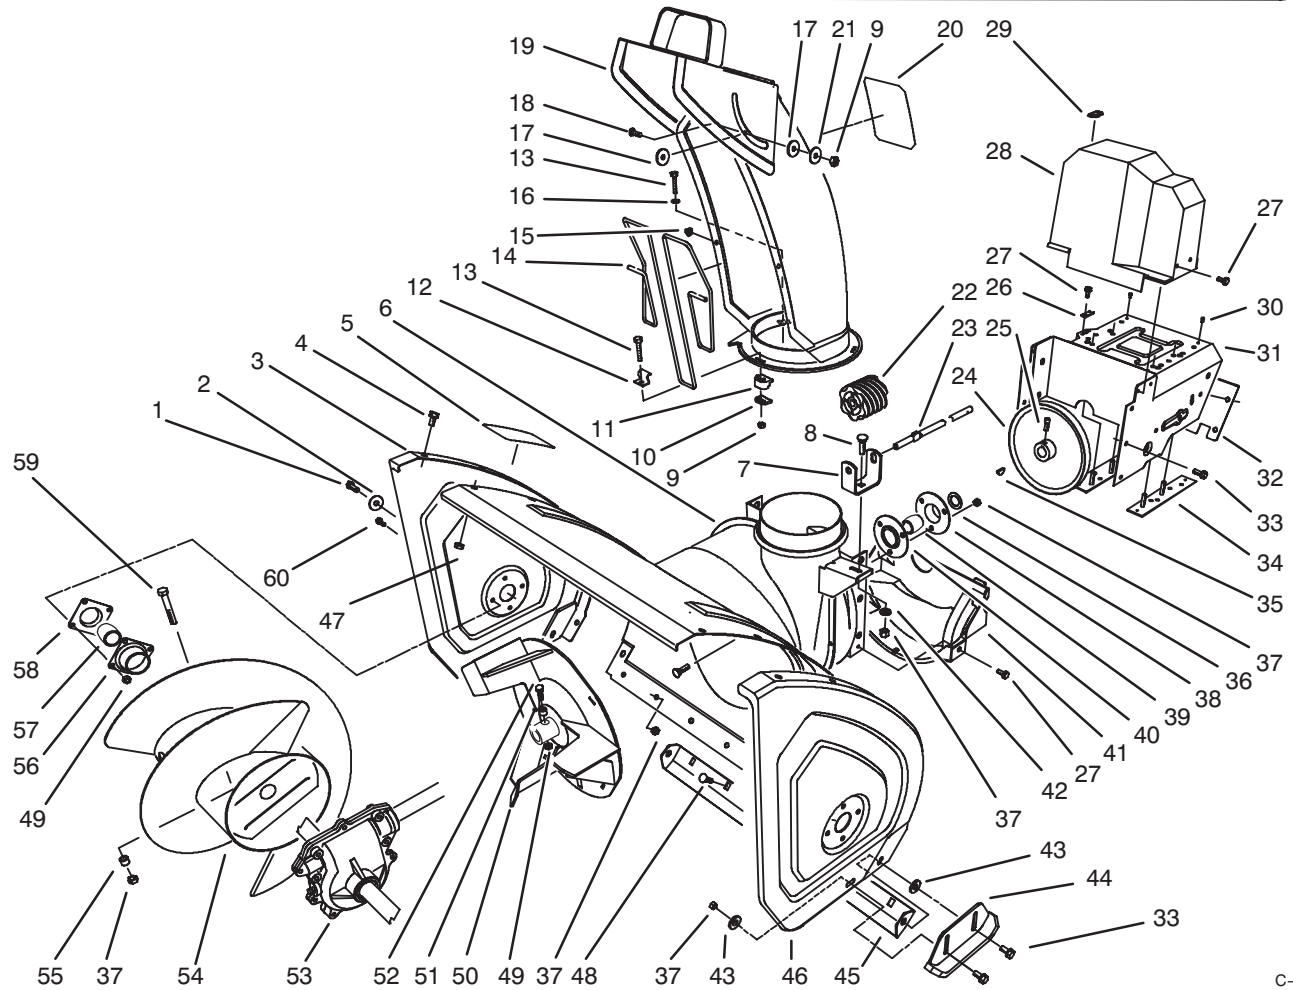

MODEL NO. 38540-6900001 & UP
 MODEL NO. 38543-6900001 & UP

PARTS
 CATALOG

824 SNOWTHROWER

C-0045

HOUSING & CHUTE ASSEMBLY

Ref. No.	Part No.	Description	No. Used
1	323-6	Screw - Hex. Hd.	2
2	3-0750	Washer - Retaining	2
3	66-7821	Plate - Side R.H.	1
4	3234-28	Screw - Hex. Flange Hd.	12
5	53-7670	Decal - Danger Auger Model No. 38540	1
*	94-2568	Decal - Danger Auger Model No. 38543	1
6	62-0720	Housing - 24"	1
7	63-2180	Bracket - Gear	1
8	3230-2	Bolt - Carriage	1
9	3296-2	Nut - Lock	4
10	63-2670	Plate - Chute Retainer	3
11	62-1430	Retainer - Chute	3
12	63-3130	Clip - Chute Guard	1
13	3274-13	Screw - Machine	3
14	63-3020	Guard - Chute	1
15	3290-326	Nut - Push	2

Ref. No.	Part No.	Description	No. Used
16	3256-14	Washer - Flat	3
17	63-2900	Washer - Plastic	2
18	32122-32	Screw	1
19	62-0840	Chute Assembly	1
20	63-3740	Decal - Danger Chute Model 38540	1
*	94-2559	Decal - Danger Chute Model 38543	1
21	3256-61	Washer - Flat	1
22	62-0820	Gear - Worm	1
23	62-1720	Rod - Chute Gear	1
24	62-1300	Pulley - Impeller	1
25	3242-4	Screw - Set Sq. Hd.	2
26	63-2300	Retainer - Cable	1
27	32144-4	Screw - Hex. Flange Hd.	6
28	63-2080	Cover - Belt (Upper)	1
29	63-3290	Cover - Cable	1
30	3269-23	Rivet	4

*Not Illustrated

C-1015

24" AUGER GEARCASE ASSEMBLY NO. 74-1560

Ref. No.	Part No.	Description	No. Used
1	62-1530	Shaft - Auger 24"	1
2	7-0045	Seal - Oil	2
3	256-237	Bushing - Sleeve	2
4	74-1580	Gearcase Assembly - R.H. (Incl. Ref. # 2-3)	1
5	252-71	Bearing - Thrust	2
6	66-7811	Shaft - Impeller	1
7	32151-33	Ring - Snap	1
8	252-78	Washer - Thrust	2
9	252-76	Bearing - Thrust	1