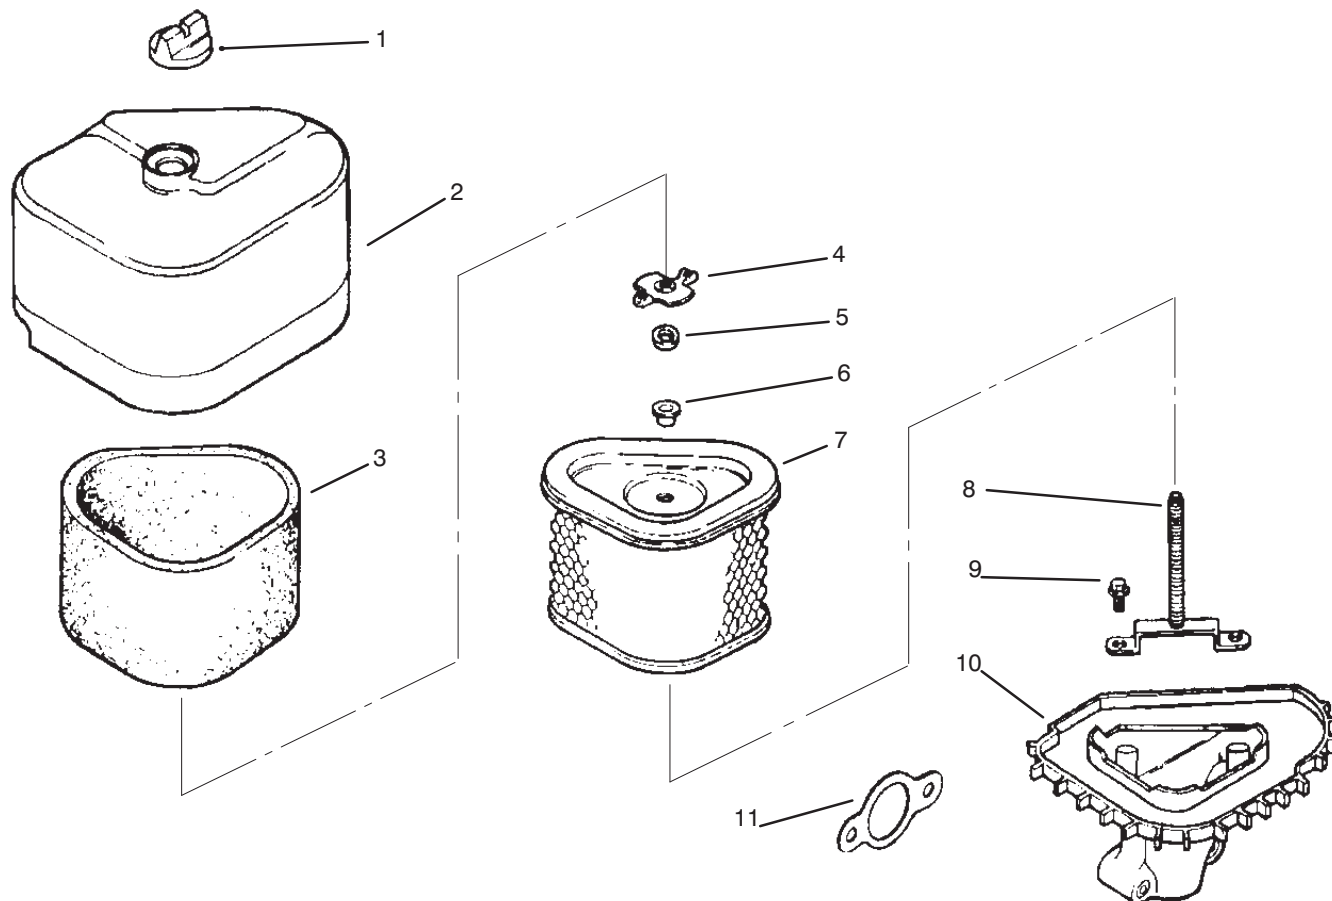

AIR CLEANER

Ref. No.	Part No.	Description	No. Used
1	25 341 02	Knob – Air Cleaner Cover	1
2	12 096 16	Cover – Air Cleaner	1
3	12 083 12	Precleaner – Element	1
4	12 100 01	Nut – Wing	1
5	X-25-63	Washer – Flat	1
6	12 313 04	Grommet	1
7	12 083 10	Element – Air Cleaner	1

Ref. No.	Part No.	Description	No. Used
8	12 072 04	Stud – Mounting Plate	1
9	12 086 01	Screw – Mounting Plate	1
10	12 094 07	Base – Air Cleaner	1
11	12 041 02	Gasket – Air Cleaner	1
*	12 734 02	Kit – Air Cleaner (Incl. Ref. #1-11)	1
*	12 113 04	Decal – Air Cleaner	1