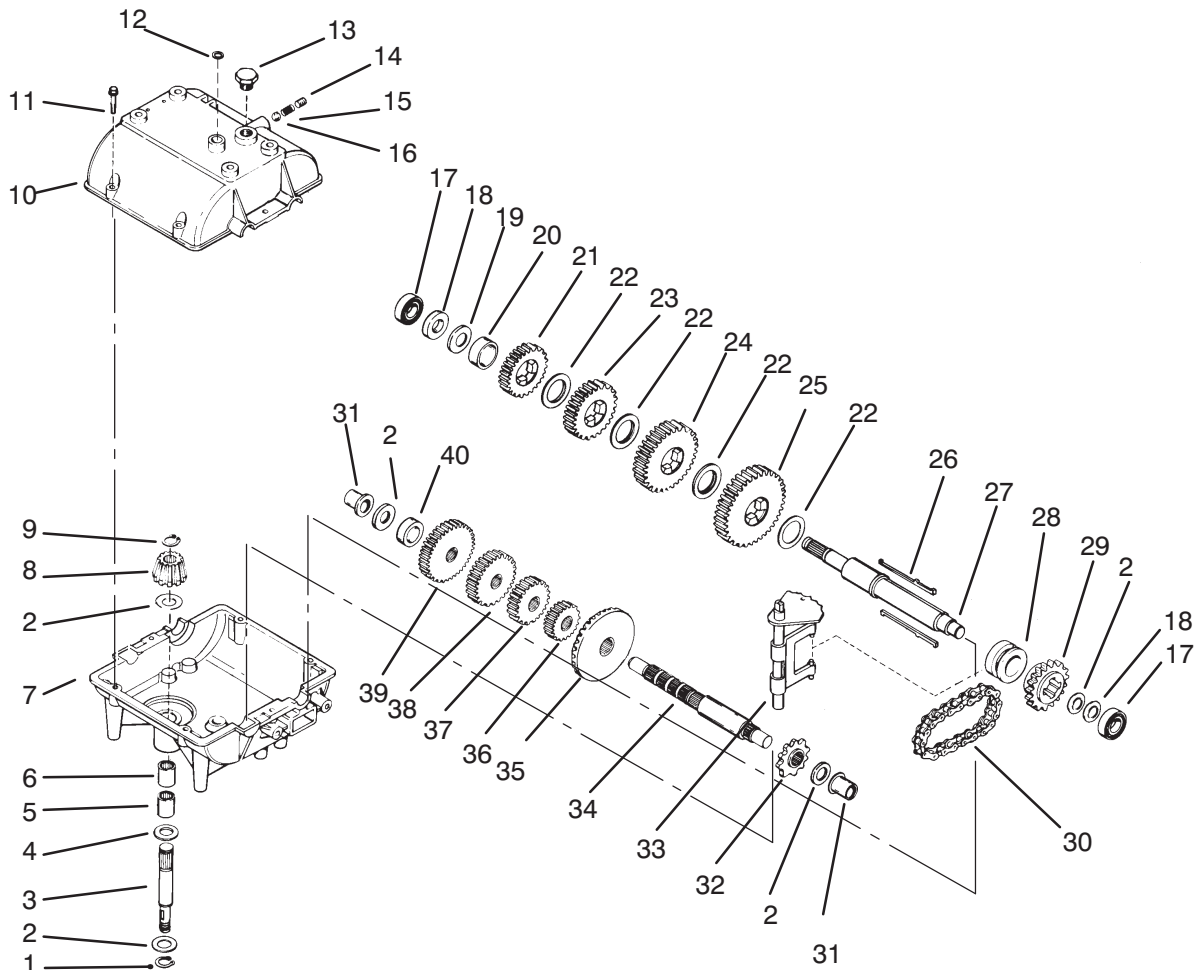

Ref. No.	Part No.	Description	No. Used
23	231-94	Tire	2
24	93-1181	Rim	2
25	232-27	Valve Stem	2
26	32151-91	Ring - Retaining	2
27	92-1746	Bearing	4
28	302-57	Fitting - Grease	2
29	10-8110	Washer - Flat	A/R
30	51-4160	Pulley - Wheel	4
31	51-4170	Spacer - Pulley	8
32	51-4180	Drum - Brake	2
33	51-4700	Brake Band Assembly	2
34	322-7	Screw - Hex. Hd.	8
35	51-4660	Plate - Link Brake	2
36	32151-72	Ring - Retaining	4
37	51-4230	Washer - Wheel	2
38	3245-1	Screw - Socket Hd. Set	1
39	26-9671	Belt - Traction	1
40	51-4190	Pulley - Driven	1
41	32151-56	Ring - Retaining	2
42	3290-307	Pin - Cotter	2
43	51-4220	Guard - Coupler	2
44	302-5	Fitting - Grease	2
45	51-4260	Coupler	2

*Not Illustrated

C-0686

HANDLE ASSEMBLY

Ref. No.	Part No.	Description	No. Used
1	67-6440	Handle - Upper	1
2	74-0720	Tube - Manual	1
3	82-2180	Panel - Control	1
4	82-7730	Decal - Proline	1
5	82-7632	Rod - Control	2
6	82-2300	Switch - Clutch	1
7	3296-2	Nut - Lock	5
8	74-0630	Control - Throttle	1
9	52-2010	Decal - Parking Brake	1
10	82-7690	Bar - Control	1
11	82-7680	Bail - Handle	1
12	82-2290	Decal - Control Bar	1
13	82-2190	Switch - Bail	1
14	32105-1	Screw - Hex. Hd. Machine	1
15	3290-307	Pin - Cotter	2
17	237-141	Grommet - Rubber	2
18	51-4850	Lever - Brake, Parking	1
19	74-0470	Rod - Pivot	1
20	32151-80	Ring - Push On	2
21	74-0380	Control - Pivot	1
22	82-2280	Decal - Reverse Handle	1
23	32105-14	Screw - Hex. Hd. Machine	4

Ref. No.	Part No.	Description	No. Used
24	3290-378	Cable Tie	2
25	3234-11	Screw - Hex. Hd.	4
26	32128-21	Nut - Hex. Flange	4
27	82-2260	Wire Harness	1
28	57-5811	Panel - Bottom	1
29	2412-120	"R" Clamp	2
30	32144-19	Screw - Self Tapping	4
31	82-3820	Boot - Switch	1
32	218-595	Connector - Body	1
33	29-5560	Switch - On/Off (Incl. Ref. #34-36)	1
34	63-8360	Key	2
35	218-461	Nut	1
36	3254-5	Washer - Lock	1
37	63-7590	Relay	1
38	86-7910	Module - Interlock	1
39	321-2	Screw - Hex. Hd.	2
40	3296-42	Nut - Lock	2
41	71-1280	Decal - Danger	1
42	65-3090	Decal - Instructions	1
43	3255-7	Washer - Lock	2