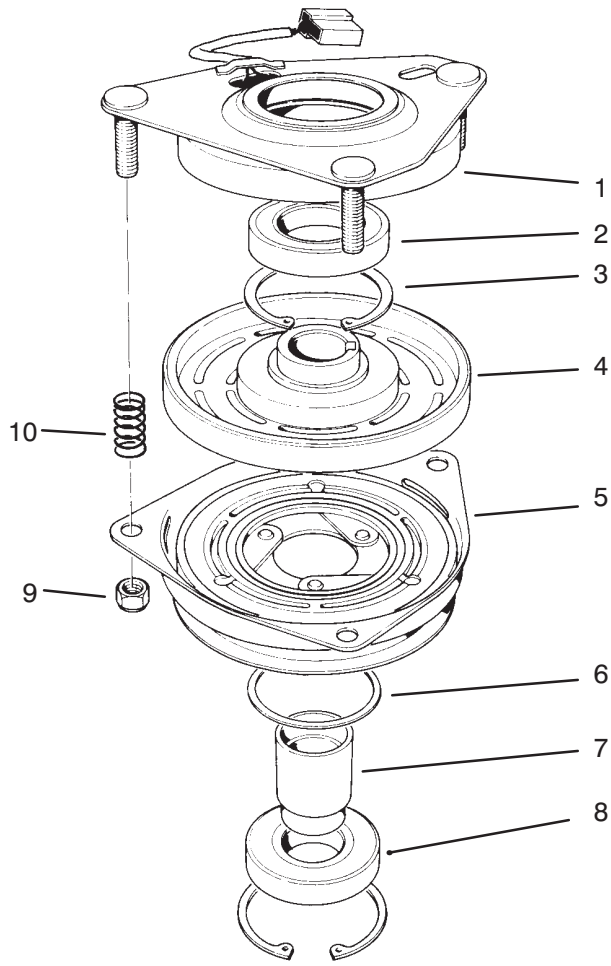

*Not Illustrated

© The TORO Company -1995
All Rights Reserved

TPS

C-0505A

FRAME ASSEMBLY (Continued)

Ref. No.	Part No.	Description	No. Used
32	74-0510	Valve - Fuel	1
33	237-7	"O"Ring	1
34	82-8440	Fuel Tank Assembly (Incl. Ref. # 32 & 33)	1

Ref. No.	Part No.	Description	No. Used
35	52-2890	Bushing	2
36	3256-24	Washer - Flat	1
37	12-3270	Screw - Hex Head	1
38	3255-7	Washer - Lock	2

*Not Illustrated

C-0501A

ENGINE ASSEMBLY

Ref. No.	Part No.	Description	No. Used	Ref. No.	Part No.	Description	No. Used
1		Engine (Kohler 12.5 Hp Model CV12.5T-PS1254)	1	12	112843	Washer - PTO	1
2	63-8440	Decal - Hot	1	14	57-6360	Screw - Hex. Hd.	1
3	2412-98	Clamp - Fuel Filter	2	15	608006	Key - Crankshaft	1
4	56-6360	Filter - Fuel	1	16	74-0930	Guard - Pulley	1
5	47-2964	Line - Fuel	1	17	51-4540	Retainer - Clutch	1
6	3256-23	Washer - Flat	6	18	288-4	Cap - Pipe	1
7	3253-4	Washer - Lock	4	19	74-0950	Elbow	2
8	57-6380	Screw - Hex. Hd.	4	20	289-51	Nipple	1
9	74-0060	Sheave - Upper Half	1	21	2412-87	Clamp	1
10	74-0050	Sheave - Lower Half	1	22	32144-19	Screw	1
11	54-3200	Clutch Assembly	1	23	2412-108	Clamp	1

T-0080

CLUTCH ASSEMBLY NO. 54-3200

Ref. No.	Part No.	Description	No. Used
1	54-0230	Field Assembly (Incl. Ref. #2 & 3)	1
2	251-292	Bearing - Field	1
3	44-8310	Ring - Retaining	2
4	44-8360	Field Coil, Rotor & Bearing Assembly (Incl. Ref. #1)	1
5	55-7410	Armature & Pulley Assembly (Incl. Ref. #3, 6, 7, & 8)	1