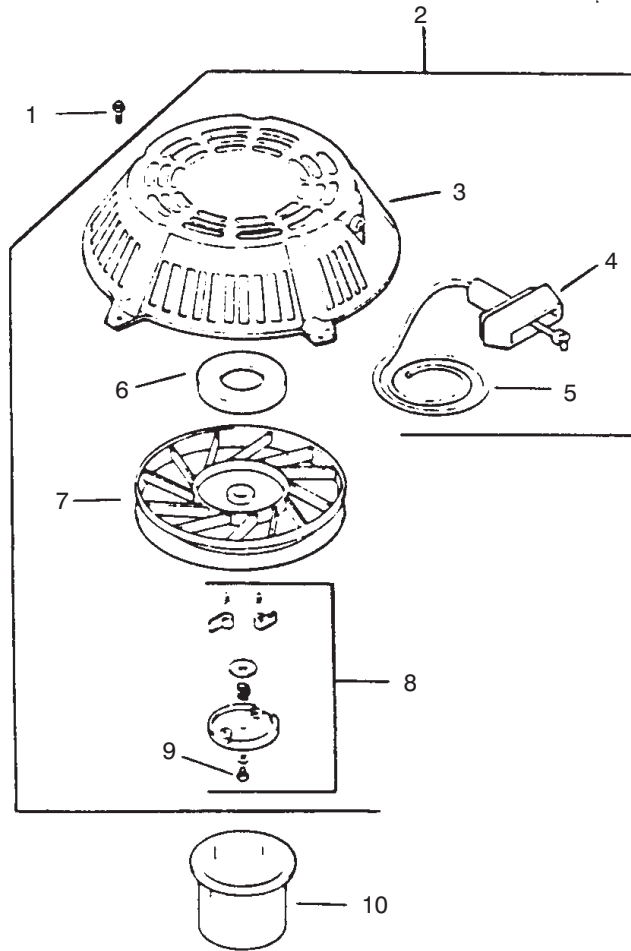

C-1798

STARTER SYSTEM

Ref. No.	Part No.	Description	No. Used
1	M-0545010	Screw	5
2	12 165 01	Starter (Incl.Ref.#3-9)	1
3	12 081 01	Housing - Starter	1
4	234452	Handle - Recoil	1
5	12 160 01	Rope - Starter	1
6	12 089 06	Spring & Keeper	1

Ref. No.	Part No.	Description	No. Used
7	12 093 01	Pulley	1
8	12 757 06	Kit - Dog Replacement (Incl Ref. #9)	1
9	41 086 09	Screw - Pozidrive	1
10	15 109 01	Cup - Driver	1
*	12 113 07	Decal - Starting	1