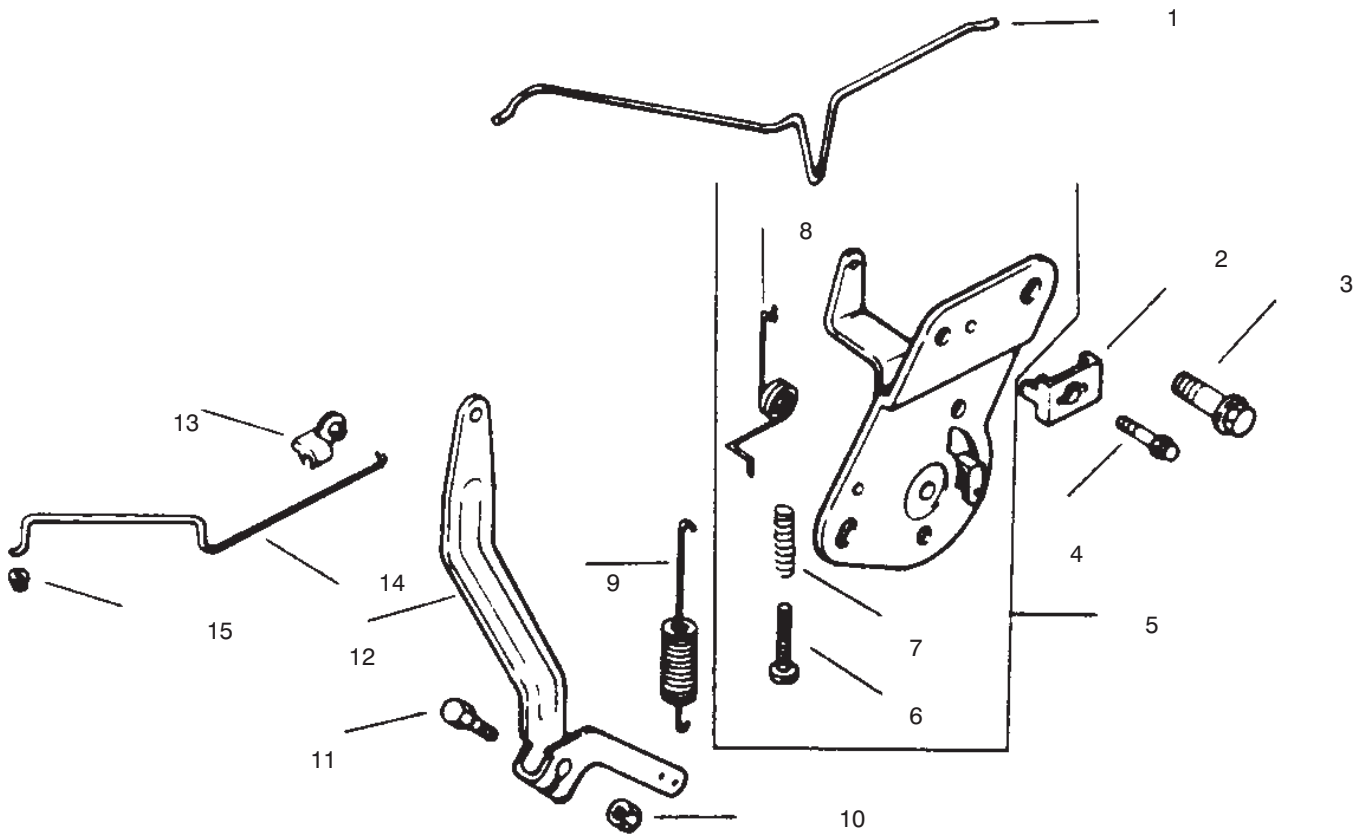

ENGINE CONTROLS

Ref. No.	Part No.	Description	No. Used
1	12 079 07	Linkage - Choke	1
2	12 237 01	Clamp - Cable	1
3	M-0645016	Screw - Hex. Hd.	2
4	SM-0545016	Screw - Cable Clamp	1
5	12 536 01	Control - Speed	1
		((incl Ref.#6-8)	1
6	SM-0443025	Screw	1
7	12 089 11	Spring	1

Ref. No.	Part No.	Description	No. Used
8	12 089 23	Spring - Choke	1
9	12 089 19	Spring - Governor	1
10	M-0641060	Nut - Governor	1
11	SM-0642025	Screw - Governor	1
12	12 090 05	Lever - Governor	1
13	25 158 11	Bushing - Black Retainer	1
14	12 079 01	Linkage - Throttle	1
15	25 158 08	Bushing - Natural, Linkage	1