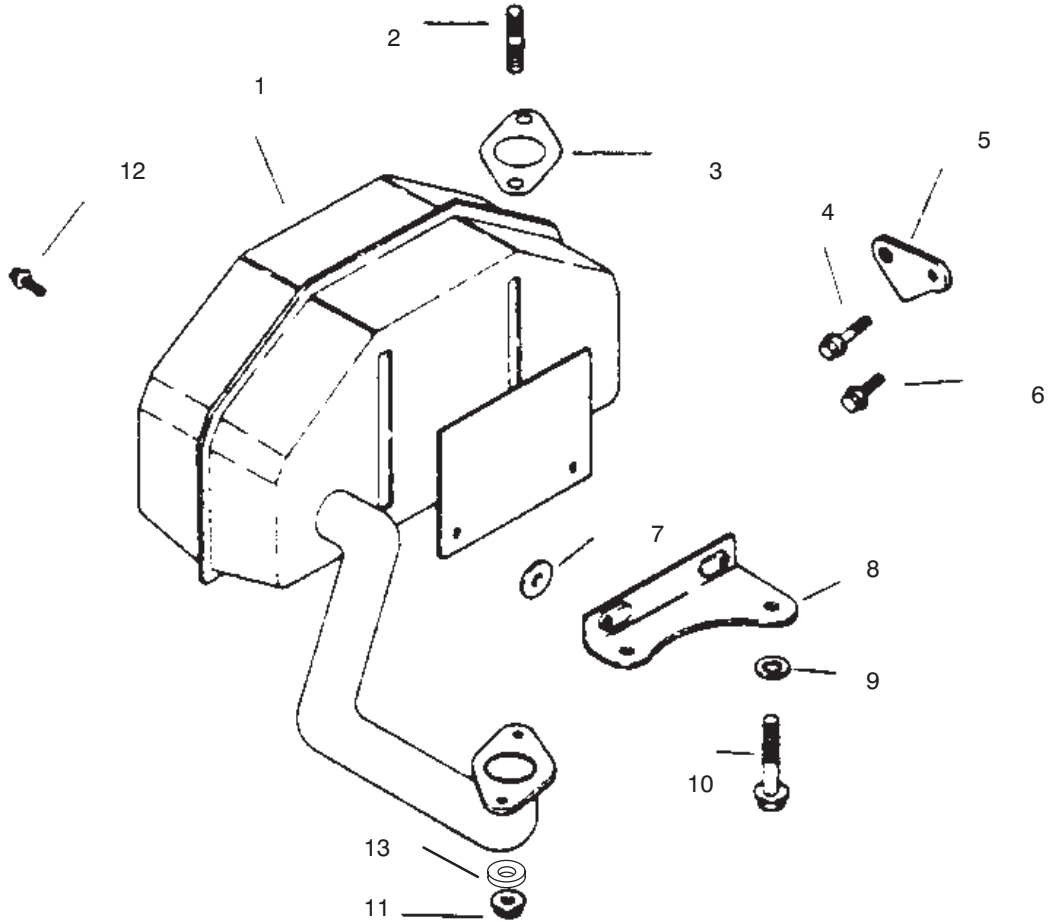

EXHAUST

Ref. No.	Part No.	Description	No. Used
1	12 068 03	Muffler	1
2	M-0829033	Stud - Exhaust Manifold	2
3	12 041 03	Gasket - Exhaust	1
4	M-0645025	Screw - Lifting Strap	1
5	12 445 06	Strap - Lifting	1
6	M-0645020	Screw - Valve Cover	1
7	X-25-52	Washer	2
8	12 126 39	Bracket - Muffler	1

Ref. No.	Part No.	Description	No. Used
9	12 468 01	Washer - Flat	1
10	12 086 13	Screw - Oil Pan	1
11	M-0841080	Nut - Muffler	2
12	M-0650012	Screw - Muffler	2
13	3253-4	Washer	2
*	12 755 01	Gasket Set	1
	12 755 30	Kit - Bracket	1