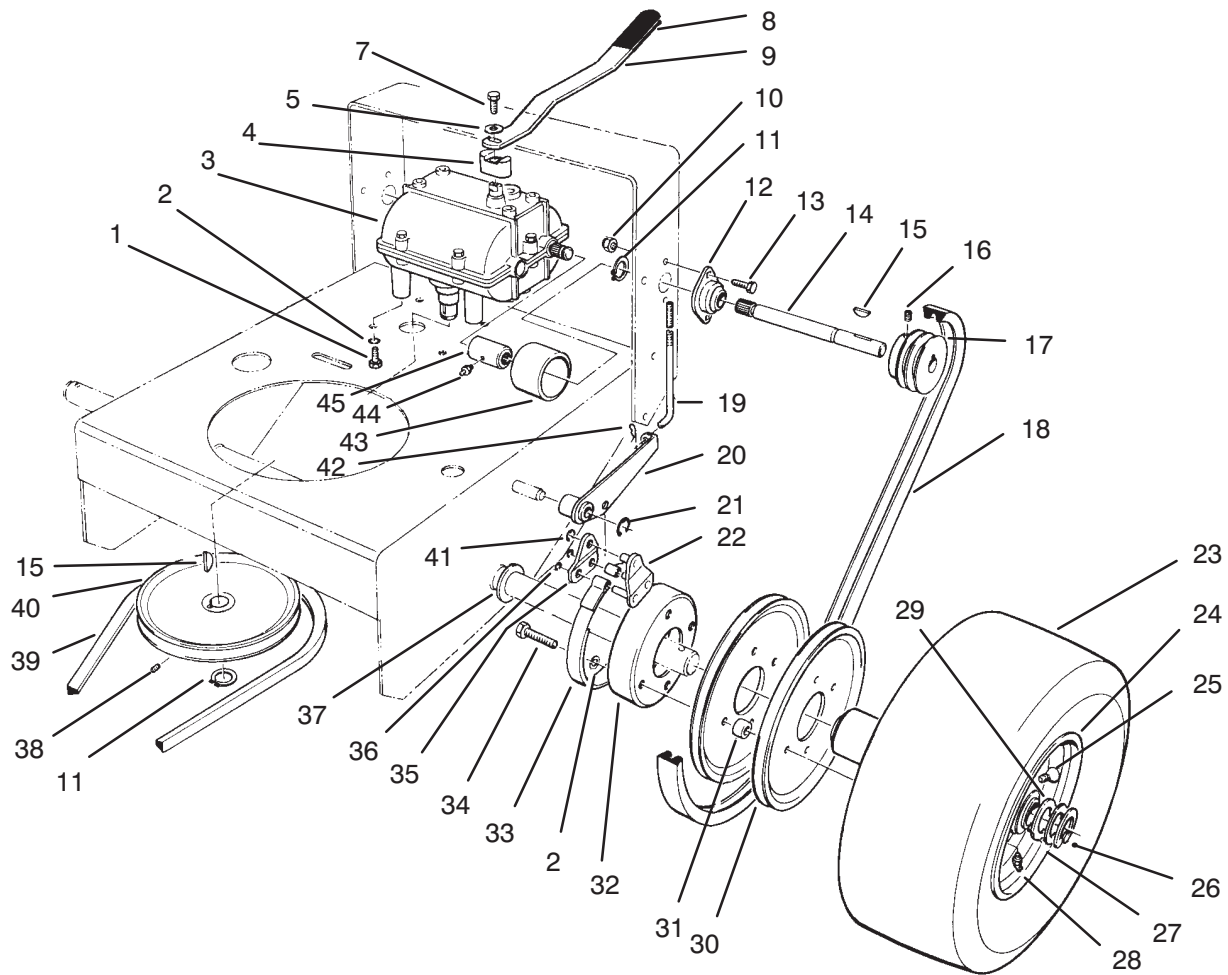

C-0502

AXLE ASSEMBLY

Ref. No.	Part No.	Description	No. Used
1	322-2	Screw - Hex. Hd.	4
2	3253-4	Washer - Lock	12
3	74-0610	Transmission	1
4	72-2190	Mount - Shift Lever	1
5	7-5461	Spacer	1
7	329-10	Screw - Hex. Hd.	1
8	47-1970	Grip - Engagement	1
9	74-0320	Lever - Shift	1
10	3296-42	Nut - Lock	4
11	32120-64	Ring - Retaining	3
12	51-4270	Bearing - Shaft Extension	2
13	321-4	Screw - Hex. Hd.	4
14	51-4240	Shaft - Extension R.H.	1
*	51-4250	Shaft - Extension L.H.	1
15	3257-5	Key - Woodruff	3
16	3245-3	Screw - Socket Hd. Set	2
17	74-0480	Pulley - Drive	2
18	51-4291	Belt - Drive	2
19	51-4580	Rod - Brake	2
20	67-6420	Brake Arm L.H.	1
*	67-6400	Brake Arm R.H.	1
21	32151-40	Ring - Retaining	2
22	51-4650	Link - Brake	2

Ref. No.	Part No.	Description	No. Used
23	231-94	Tire	2
24	93-1181	Rim	2
25	232-27	Valve Stem	2
26	32151-91	Ring - Retaining	2
27	92-1746	Bearing	4
28	302-57	Fitting - Grease	2
29	10-8110	Washer - Flat	A/R
30	51-4160	Pulley - Wheel	4
31	51-4170	Spacer - Pulley	8
32	51-4180	Drum - Brake	2
33	51-4700	Brake Band Assembly	2
34	322-7	Screw - Hex. Hd.	8
35	51-4660	Plate - Link Brake	2
36	32151-72	Ring - Retaining	4
37	51-4230	Washer - Wheel	2
38	3245-1	Screw - Socket Hd. Set	1
39	26-9671	Belt - Traction	1
40	51-4190	Pulley - Driven	1
41	32151-56	Ring - Retaining	2
42	3290-307	Pin - Cotter	2
43	51-4220	Guard - Coupler	2
44	302-5	Fitting - Grease	2
45	51-4260	Coupler	2

*Not Illustrated