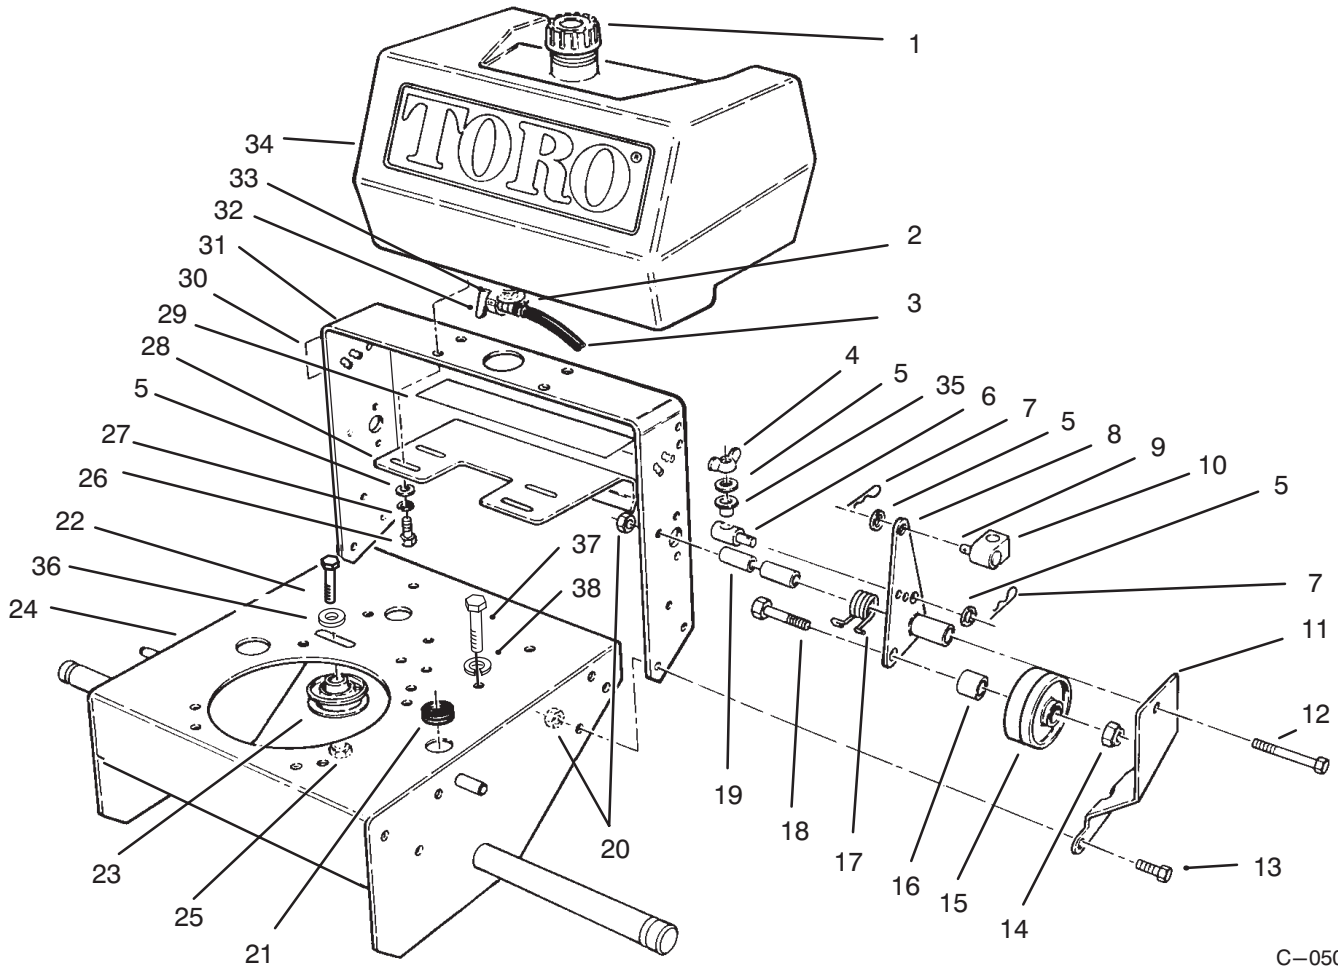

C-0505A

FRAME ASSEMBLY (Continued)

Ref. No.	Part No.	Description	No. Used
32	74-0510	Valve - Fuel	1
33	237-7	"O"Ring	1
34	82-8440	Fuel Tank Assembly (Incl. Ref. # 32 & 33)	1

Ref. No.	Part No.	Description	No. Used
35	52-2890	Bushing	2
36	3256-24	Washer - Flat	1
37	12-3270	Screw - Hex Head	1
38	3255-7	Washer - Lock	2

*Not Illustrated