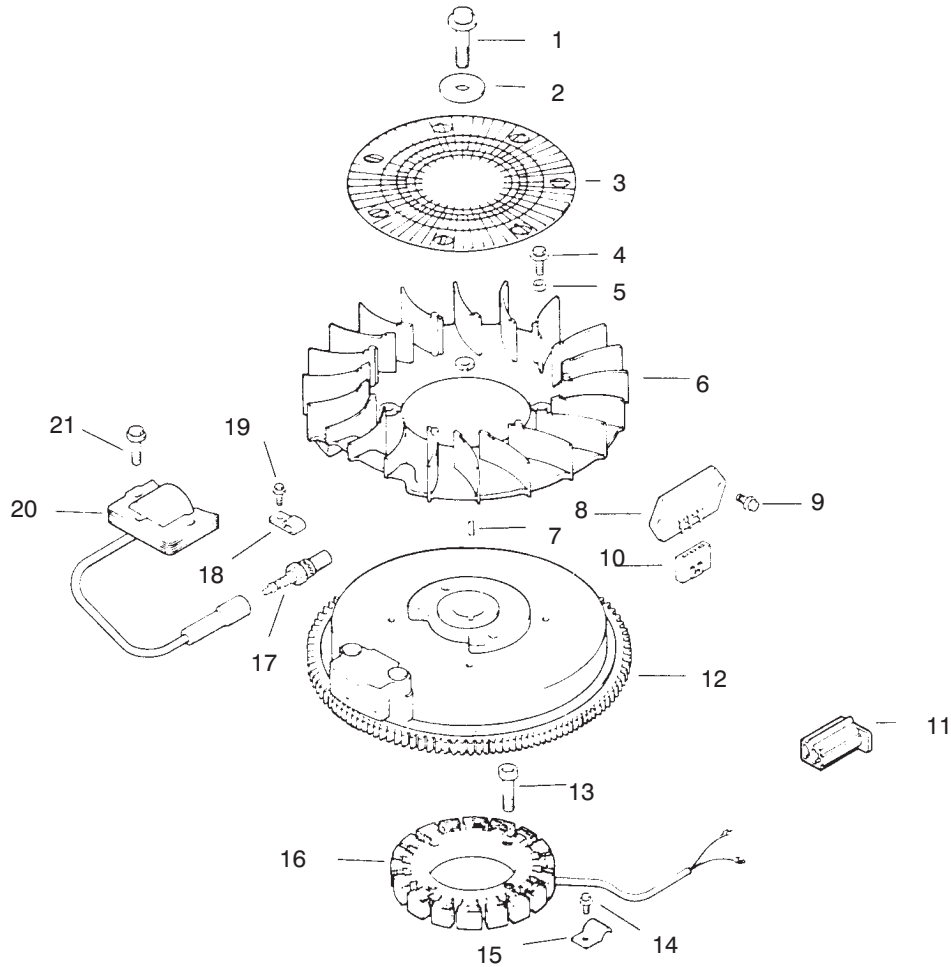

C-1796

IGNITION / ELECTRICAL

Ref. No.	Part No.	Description	No. Used
1	12 086 14	Screw - Flywheel	1
2	12 486 03	Washer - Flywheel	1
3	12 162 03	Screen - Grass	1
4	M-0639016	Screw - Fan	4
5	12 112 01	Spacer - Fan	4
6	12 157 01	Fan	1
7	X-42-15	Key	1
8	12 403 01	Rectifier - Unregulated	1
9	M-0639016	Screw - Regulator	2
10	236602	Connector - Regulator	1
11	41 155 03	Connector	1
12	12 025 16	Flywheel Assembly	1
13	M-0548025	Screw - Stator	4

Ref. No.	Part No.	Description	No. Used
14	M-0545010	Screw - Stator Harness	1
15	12 154 02	Clip - Stator Harness	1
16	24 085 01	Stator - 15 Amp.	1
17	12 132 02	Spark Plug	1
18	X-728-1	Clip - Kill Lead	1
19	M-0545010	Screw - Lead Clip	1
20	12 584 02	Module - Ignition	1
21	SM-0545020	Screw - Ignition Module	2
*	25 518 05	Lead - Black, Rectifier to Connector(5"-14 Gauge)	1
*	12 518 01	Lead - White, Ground to Kill (9.5"-18 Gauge)	1

*Not Illustrated