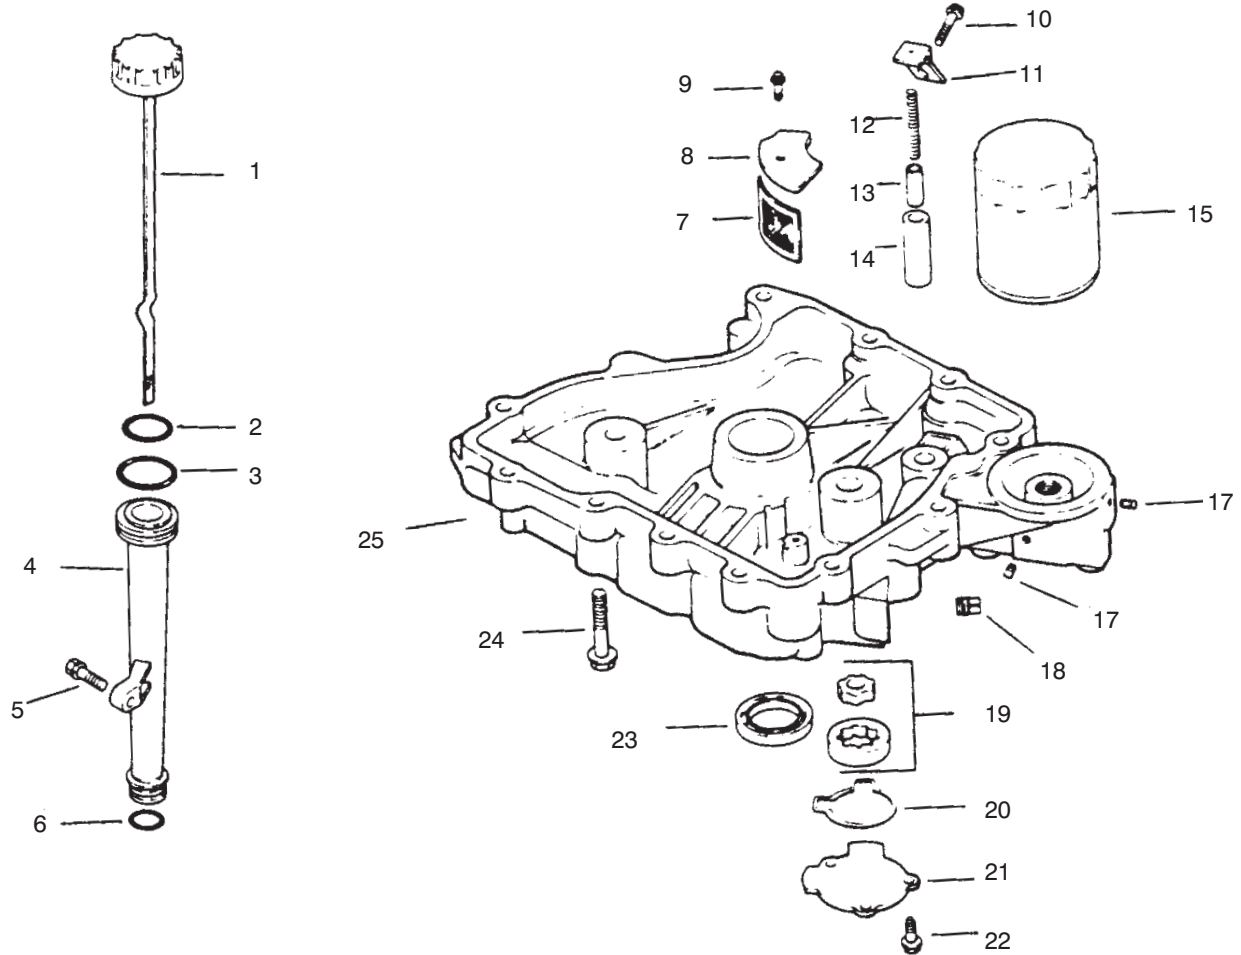

C-1794

OIL PAN / LUBRICATION

Ref. No.	Part No.	Description	No. Used
1	12 038 01	Dipstick Assembly	1
2	12 153 03	"O"Ring - Dipstick	1
3	12 153 02	"O"Ring - Upper Tube	1
4	12 123 04	Tube - Oil Fill	1
5	SM-0545020	Screw - Oil Fill Tube	1
6	12 153 01	"O"Ring - Lower Tube	2
7	25 162 07	Screen - Oil Pick Up	1
8	12 096 03	Cover - Oil Screen	1
9	SM-0545016	Screw	1
10	M-1039025	Screw	1
11	12 126 02	Bracket - Oil Pump Relief Valve	1
12	12 089 03	Spring - Oil Pump Relief Valve	1
13	12 462 01	Piston - Oil Pump	1

Ref. No.	Part No.	Description	No. Used
14	12 208 01	Relief Valve Body - Oil Pump Relief Valve	1
15	52 050 02	Filter - Oil	1
17	X-75-1	Plug - 1/8 N.P.T.F.	2
18	X-75-10	Plug - 3/8 N.P.T.F.	2
19	12 393 01	Pump - Oil Assembly	1
20	12 032 04	"O"Ring - Pump Cover	1
21	12 096 02	Cover - Oil Pump	1
22	SM-0545016	Screw	3
23	12 032 03	Seal - Oil (P.T.O.End)	1
24	SM-0839045	Screw - Oil Pan	11
25	12 199 21	Pan - Oil	1
*	25 755 13	Kit - Oil Fill Cap	1

*Not Illustrated