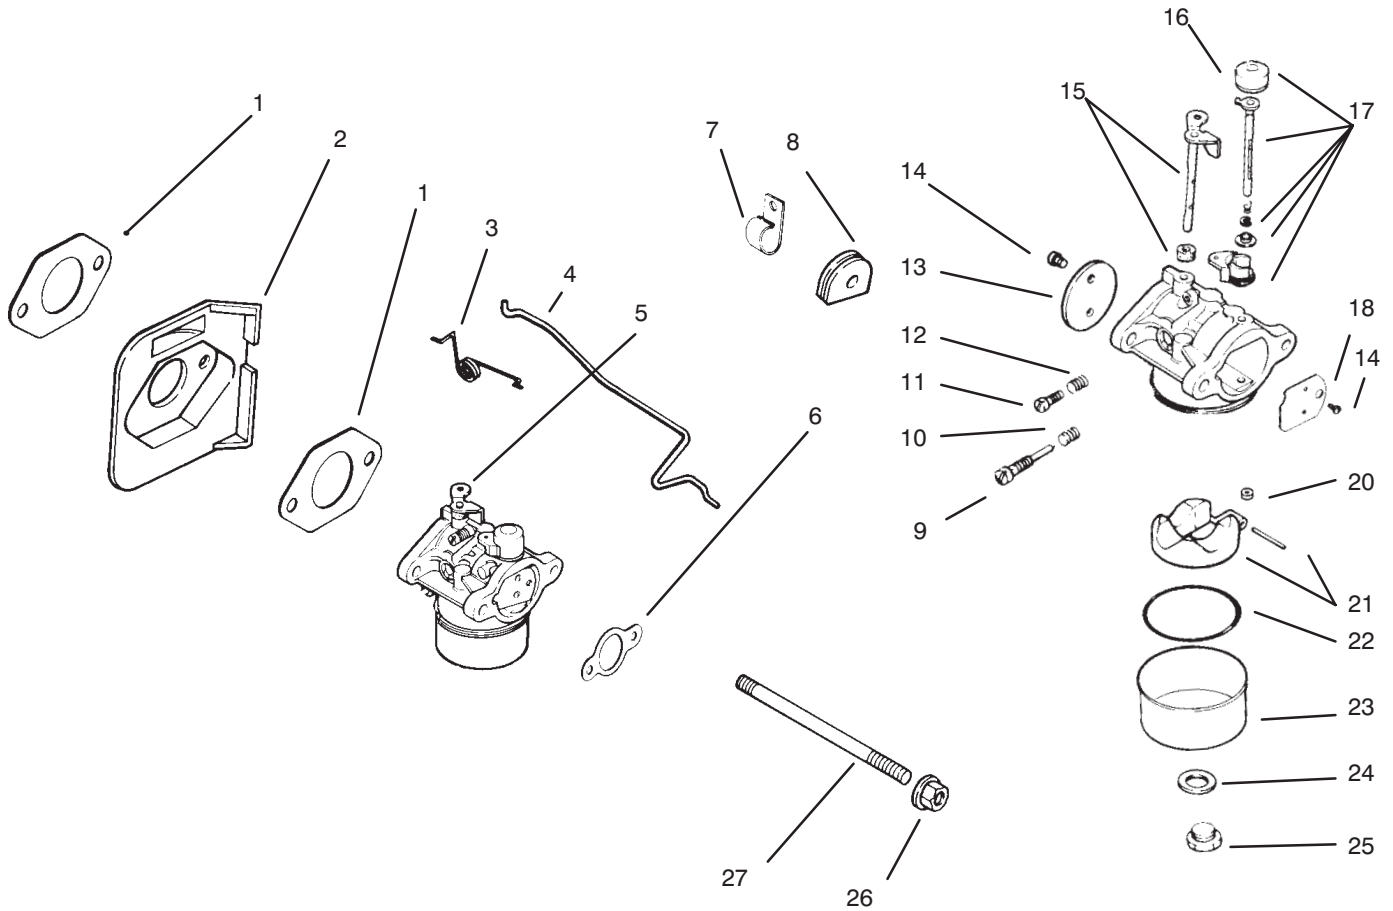

CARBURETOR

Ref. No.	Part No.	Description	No. Used
1	12 041 01	Gasket – Carburetor	2
2	12 265 01	Deflector – Heat	1
3	12 089 23	Spring – Choke Return	1
4	12 079 07	Linkage – Choke	1
5	12 053 43	Carburetor Assembly (Incl Ref. #9-25)	1
6	12 041 02	Gasket – Air Cleaner	1
7	47 154 01	Clamp – Fuel Line	1
8	12 313 01	Grommet	1
9	12 368 05	Needle – Idle	1
10	12 089 09	Spring – Idle	1
11	12 086 04	Screw – Idle	1
12	12 089 09	Spring – Idle	1
13	12 146 12	Plate – Throttle	1
14	25 086 27	Screw – Throttle Plate	2
15	12 144 09	Shaft Assembly–Throttle	1

Ref. No.	Part No.	Description	No. Used
16	12 173 06	Cap – Choke Lever	1
17	12 757 08	Kit – Choke Repair (Incl. Ref.#16)	1
18	12 146 03	Plate – Choke	1
20	12 337 04	Jet – Main	1
21	12 757 02	Kit – Float	1
22	12 041 05	Gasket – Bowl	1
23	12 104 01	Bowl – Fuel	1
24	12 041 06	Gasket – Bowl	1
25	12 086 05	Screw – Bowl	1
26	M-0641060	Nut – Carburetor	2
27	M-0629122	Stud – Carburetor	2
*	12 757 01	Kit – Carburetor Repair	1
*	12 853 43	Kit – Carburetor (Incl Ref. #2-6)	1