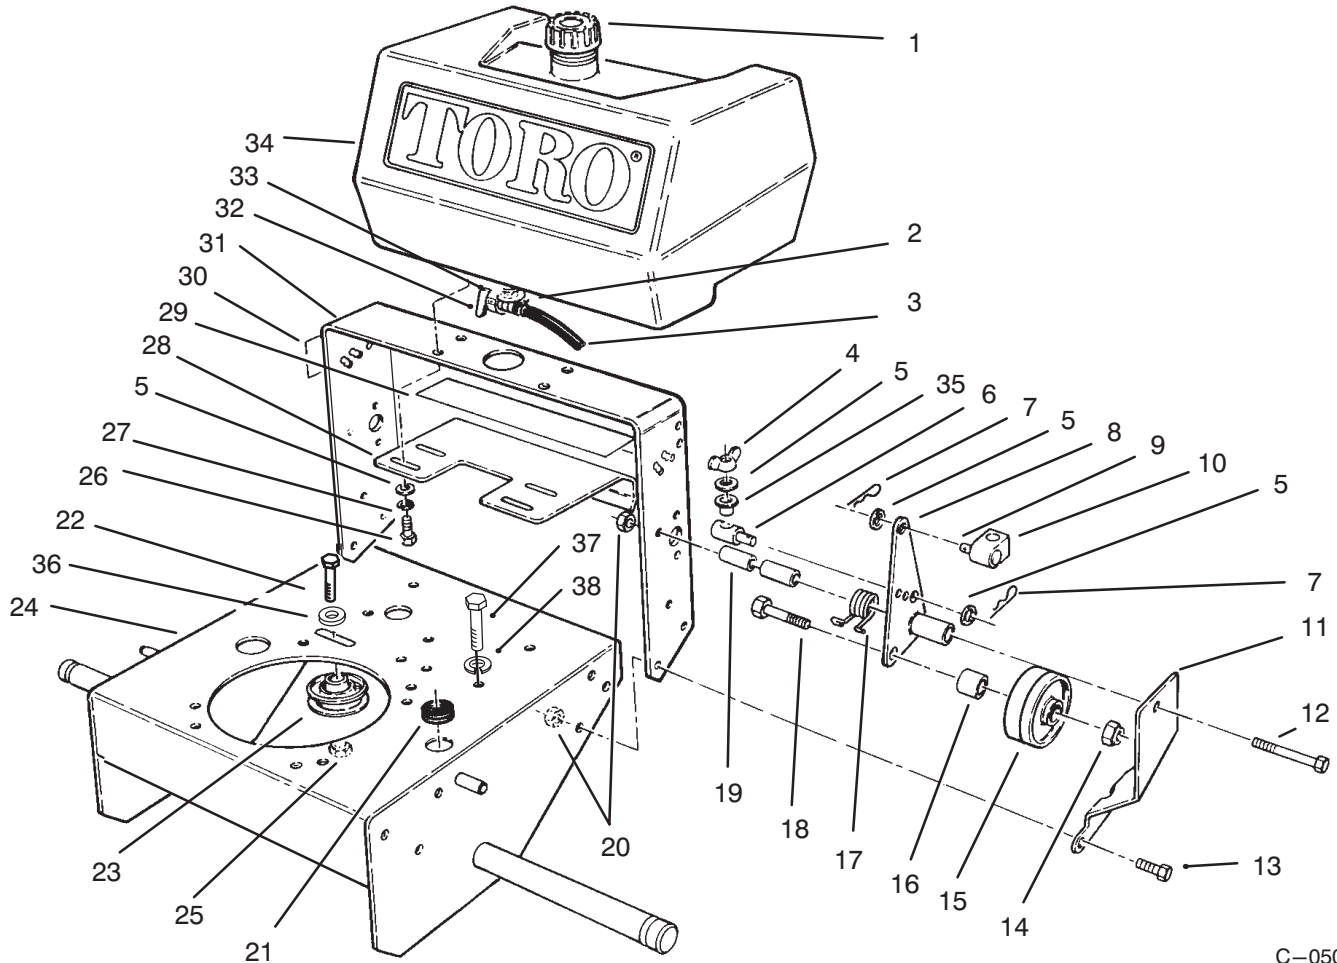

TORO[®]

MODEL NO. 30157- 690001 & UP

**PARTS
CATALOG****PROLINE MID-SIZE TRACTION UNIT
12.5HP KOHLER GEAR DRIVE**

C-0505A

FRAME ASSEMBLY

Ref. No.	Part No.	Description	No. Used
1	55-3570	Cap - Fuel Tank	1
2	2412-98	Clamp - Fuel line	1
3	47-2982	Hose - Fuel	1
4	32103-25	Nut - Wing	2
5	3256-23	Washer - Flat	10
6	68-9690	Fitting - Rod	2
7	3290-307	Pin - Cotter	4
8	74-0220	Idler - Bracket L.H.	1
*	74-0230	Idler - Bracket R.H.	1
9	283-6	Pin - Clevis	2
10	74-0521	Fitting - Rod	2
11	67-6380	Bracket - Support L.H.	1
*	67-6370	Bracket - Support R.H.	1
12	323-16	Screw - Hex. Hd.	2
13	323-6	Screw - Hex. Hd.	6
14	3296-23	Nut - Lock	2
15	51-4480	Idler - Wheel	2

Ref. No.	Part No.	Description	No. Used
35	52-2890	Bushing	2
36	3256-24	Washer - Flat	1
37	12-3270	Screw - Hex Head	1
38	3255-7	Washer - Lock	2

*Not Illustrated

C-0501A

ENGINE ASSEMBLY

Ref. No.	Part No.	Description	No. Used	Ref. No.	Part No.	Description	No. Used
1		Engine (Kohler 12.5 Hp Model CV12.5T-PS1254)	1	12	112843	Washer - PTO	1
2	63-8440	Decal - Hot	1	14	57-6360	Screw - Hex. Hd.	1
3	2412-98	Clamp - Fuel Filter	2	15	608006	Key - Crankshaft	1
4	56-6360	Filter - Fuel	1	16	74-0930	Guard - Pulley	1
5	47-2964	Line - Fuel	1	17	51-4540	Retainer - Clutch	1
6	3256-23	Washer - Flat	6	18	288-4	Cap - Pipe	1
7	3253-4	Washer - Lock	4	19	74-0950	Elbow	2
8	57-6380	Screw - Hex. Hd.	4	20	289-51	Nipple	1
9	74-0060	Sheave - Upper Half	1	21	2412-87	Clamp	1
10	74-0050	Sheave - Lower Half	1	22	32144-19	Screw	1
11	54-3200	Clutch Assembly	1	23	2412-108	Clamp	1

T-0080

CLUTCH ASSEMBLY NO. 54-3200

Ref. No.	Part No.	Description	No. Used
1	54-0230	Field Assembly (Incl. Ref. #2 & 3)	1
2	251-292	Bearing - Field	1
3	44-8310	Ring - Retaining	2
4	44-8360	Field Coil, Rotor & Bearing Assembly (Incl. Ref. #1)	1
5	55-7410	Armature & Pulley Assembly (Incl. Ref. #3, 6, 7, & 8)	1