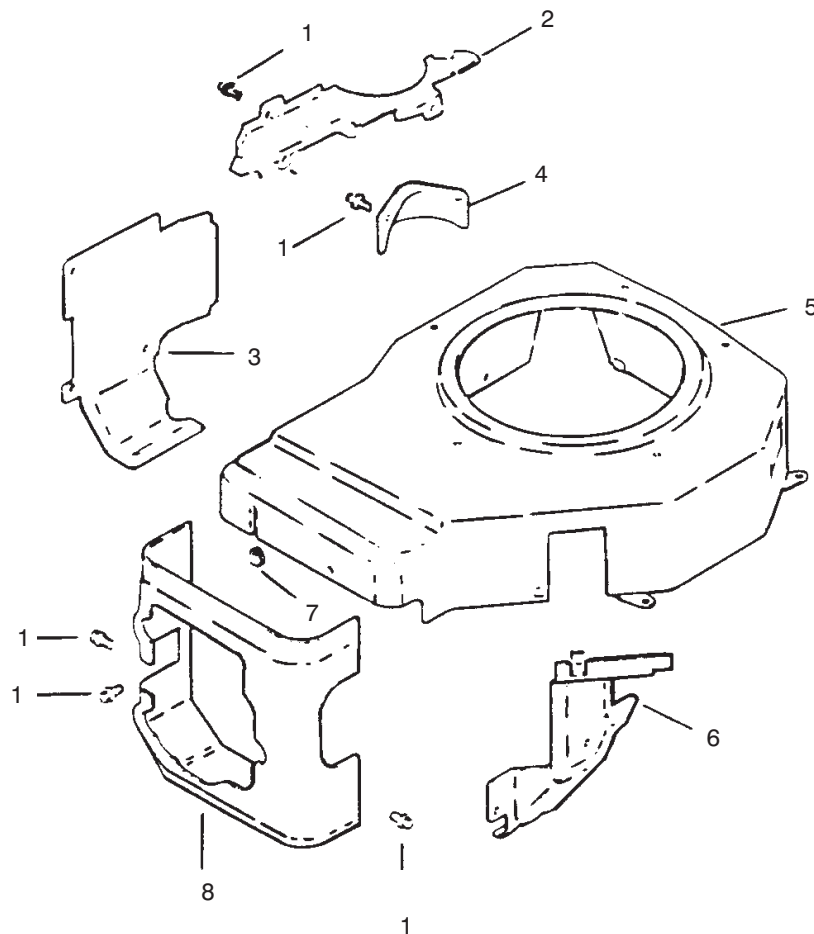

C-1797

BLOWER HOUSING & BAFFLES

Ref. No.	Part No.	Description	No. Used
1	M-0545010	Screw	15
2	12 146 07	Plate - Blower Housing	1
3	12 063 01	Baffle - Cylinder Barrel	1
4	12 096 23	Cover - Starter	1
5	12 027 11	Housing - Blower	1

Ref. No.	Part No.	Description	No. Used
6	12 063 05	Baffle - Carburetor	1
7	12 313 03	Grommet - Blower Hsg	1
8	12 063 03	Baffle - Cylinder Head	1
*	12 133 30	Decal - H.P.	1

*Not Illustrated