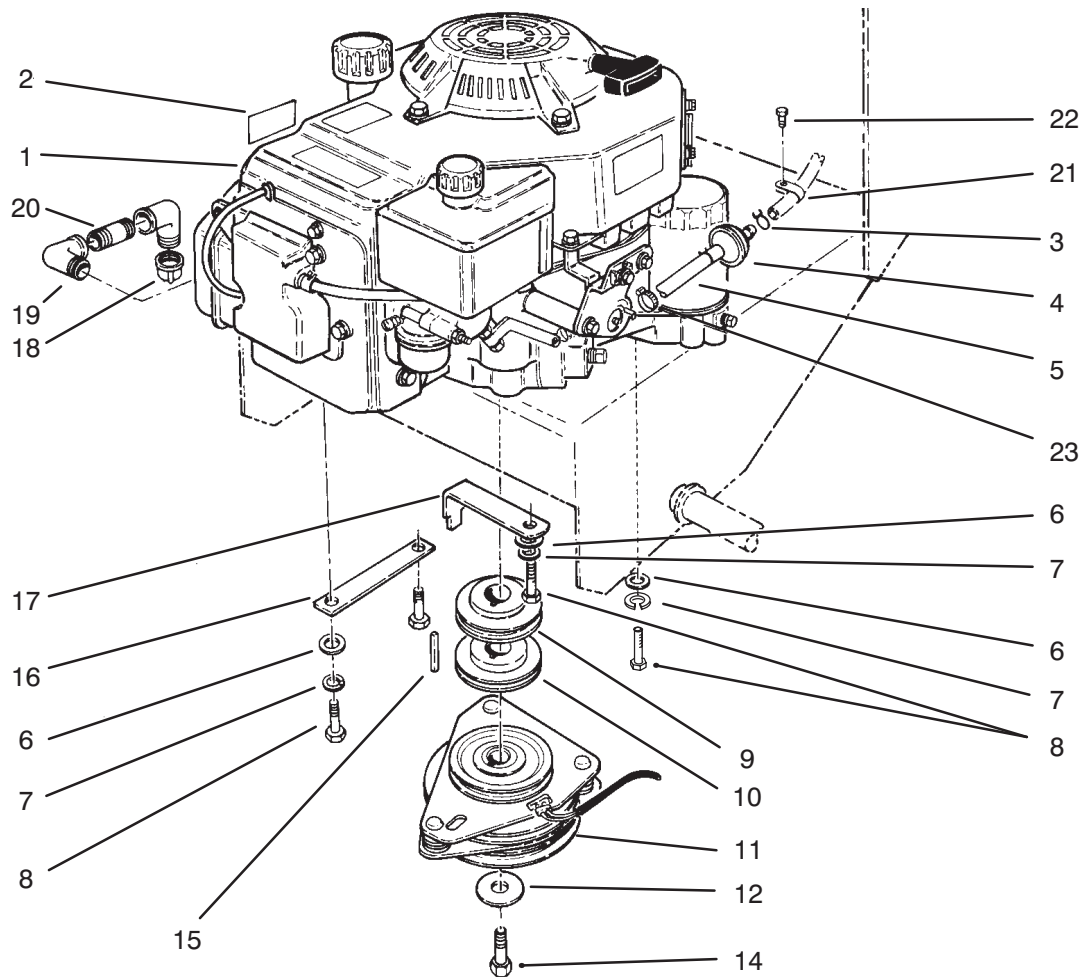

*Not Illustrated

© The TORO Company -1995
All Rights Reserved

TPS

C-0505A

FRAME ASSEMBLY (Continued)

Ref. No.	Part No.	Description	No. Used
32	74-0510	Valve - Fuel	1
33	237-7	"O"Ring	1
34	82-8440	Fuel Tank Assembly (Incl. Ref. # 32 & 33)	1

Ref. No.	Part No.	Description	No. Used
35	52-2890	Bushing	2
36	3256-24	Washer - Flat	1
37	12-3270	Screw - Hex Head	1
38	3255-7	Washer - Lock	2

*Not Illustrated

C-0501A

ENGINE ASSEMBLY

Ref. No.	Part No.	Description	No. Used	Ref. No.	Part No.	Description	No. Used
1		Engine (Kohler 12.5 Hp Model CV12.5T-PS1254)	1	12	112843	Washer - PTO	1
2	63-8440	Decal - Hot	1	14	57-6360	Screw - Hex. Hd.	1
3	2412-98	Clamp - Fuel Filter	2	15	608006	Key - Crankshaft	1
4	56-6360	Filter - Fuel	1	16	74-0930	Guard - Pulley	1
5	47-2964	Line - Fuel	1	17	51-4540	Retainer - Clutch	1
6	3256-23	Washer - Flat	6	18	288-4	Cap - Pipe	1
7	3253-4	Washer - Lock	4	19	74-0950	Elbow	2
8	57-6380	Screw - Hex. Hd.	4	20	289-51	Nipple	1
9	74-0060	Sheave - Upper Half	1	21	2412-87	Clamp	1
10	74-0050	Sheave - Lower Half	1	22	32144-19	Screw	1
11	54-3200	Clutch Assembly	1	23	2412-108	Clamp	1

T-0080

CLUTCH ASSEMBLY NO. 54-3200

Ref. No.	Part No.	Description	No. Used
1	54-0230	Field Assembly (Incl. Ref. #2 & 3)	1
2	251-292	Bearing - Field	1
3	44-8310	Ring - Retaining	2
4	44-8360	Field Coil, Rotor & Bearing Assembly (Incl. Ref. #1)	1
5	55-7410	Armature & Pulley Assembly (Incl. Ref. #3, 6, 7, & 8)	1