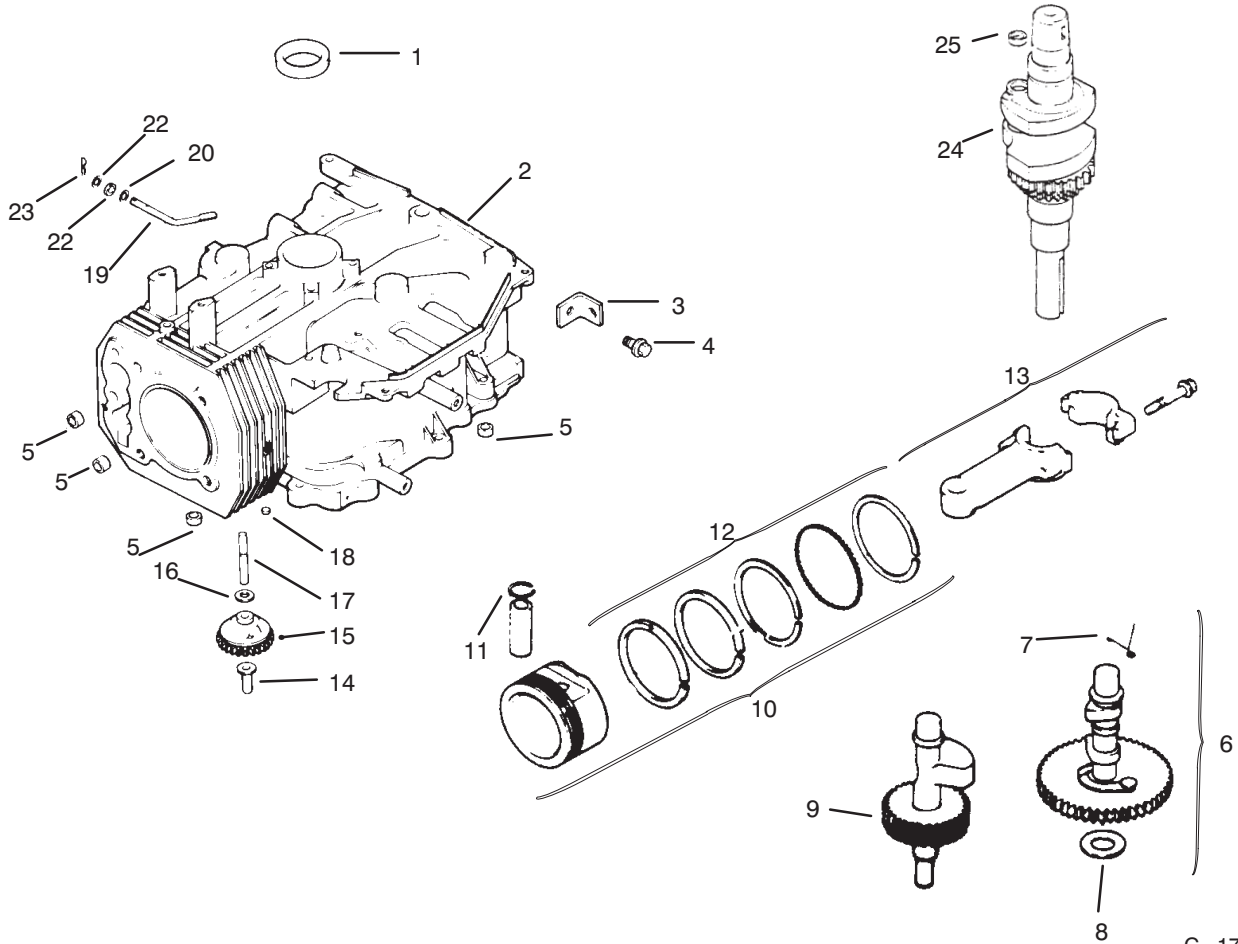

C-1792

CRANKCASE

Ref. No.	Part No.	Description	No. Used
1	12 032 03	Seal - Crankshaft	1
2	12 522 22	Short Block	1
3	12 445 02	Strap - Lifting	1
4	M-0839025	Screw - Lifting Strap	1
5	12 380 03	Dowel - Locating	4
6	12 755 50	Camshaft Assembly	1
7	12 089 18	Spring - Actuating	1
8	12 422 08	Shim - Camshaft	1
*	12 422 09	Shim - Camshaft	A/R
*	12 422 10	Shim - Camshaft	A/R
*	12 422 11	Shim - Camshaft	A/R
*	12 422 12	Shim - Camshaft	A/R
*	12 422 13	Shim - Camshaft	A/R
*	12 422 07	Shim - Camshaft	A/R
9	12 144 19	Shaft - Balance	1
10	12 847 01	Piston W/Ring Set (Std.)	1
*	12 847 02	Piston W/Ring Set (.25)	1
*	12 847 03	Piston W/Ring Set (.50)	1
11	12 018 02	Retainer - Piston Pin	2

Ref. No.	Part No.	Description	No. Used
12	12 108 01	Ring Set (Std.)	1
*	12 108 02	Ring Set (.25)	1
*	12 108 03	Ring Set (.50)	1
13	12 067 05	Connecting Rod (Std.)	1
*	12 067 06	Connecting Rod (.25)	1
14	12 380 01	Pin - Governor Regulating	1
15	12 043 05	Gear - Governor Ass'y	1
16	M-0631005	Washer - Governor Gear	1
17	12 144 02	Shaft - Governor Gear	1
18	52 139 09	Plug - Cap	1
19	12 144 01	Shaft - Governor Cross	1
20	X-25-102	Washer	1
21	12 032 01	Seal - Cross Shaft	1
22	SM-0631015	Washer - Governor Shaft	1
23	12 380 04	Pin - Governor Hitch	1
		Crankshaft Group 1	
24	12 014 29	Crankshaft Assembly	1
25	12 139 01	Plug - Cup	1

*Not Illustrated