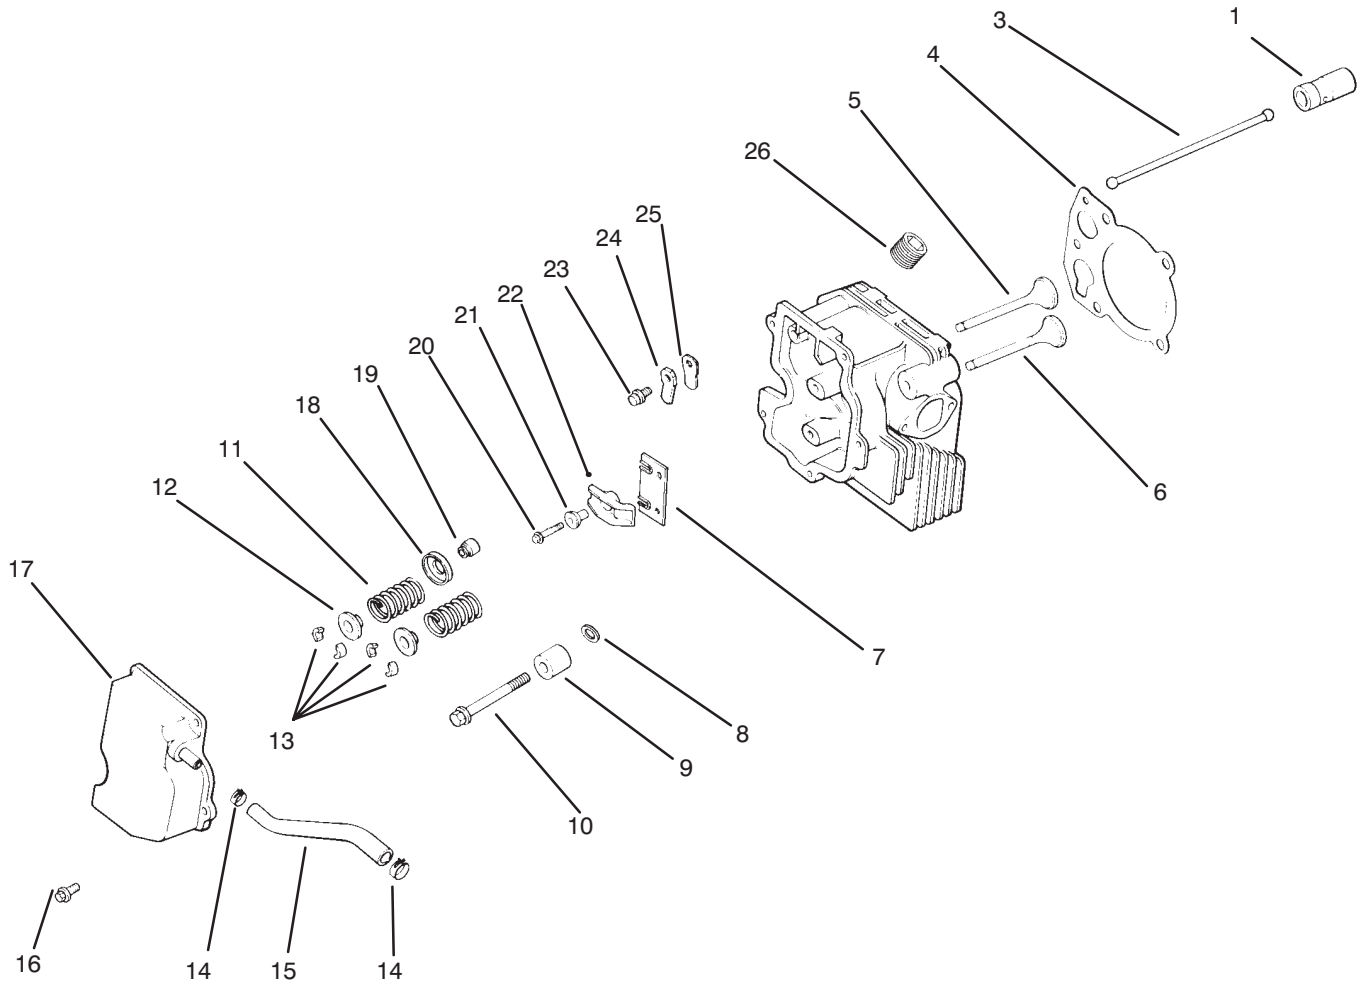

CYLINDER HEAD, VALVE & BREATHER

Ref. No.	Part No.	Description	No. Used
1	12 351 01	Lifter – Valve	2
3	12 411 01	Rod – Push	2
4	12 041 08	Gasket – Cylinder Head	1
5	12 017 01	Valve – Intake (Std.)	1
*	12 017 02	Valve – Intake (.25)	1
6	12 016 01	Valve – Exhaust (Std)	1
*	12 016 02	Valve – Exhaust (.25)	1
7	12 146 13	Plate – Guide	1
8	12 468 05	Washer – Flat	1
9	12 112 13	Spacer – Head Bolt	1
10	12 086 15	Screw – Cylinder Head	5
11	12 089 01	Spring – Valve	1
12	12 173 01	Cap – Valve Spring	2
13	12 755 03	Kit – Retainer	2
14	X-426-9	Clamp – Hose	2

Ref. No.	Part No.	Description	No. Used
15	12 326 03	Hose – Breather	1
16	M-0645020	Screw – Valve Cover	3
17	12 096 07	Cover – Valve W/Nipple	1
18	235011	Retainer – Spring	2
19	24 032 05	Seal – Valve Stem	1
20	M-0640034	Screw – Rocker Bridge	2
21	24 194 01	Pivot – Rocker Arm	2
22	24 186 03	Arm – Rocker	2
23	M-0545010	Screw – Breather Reed	1
24	12 018 01	Retainer – Breather Reed	1
25	12 402 02	Reed – Breather	1
26	X-75-23	Plug	1
*	12 755 58	Kit – Cylinder Head (Incl. Ref.#3-13, 18-22 & 26)	1