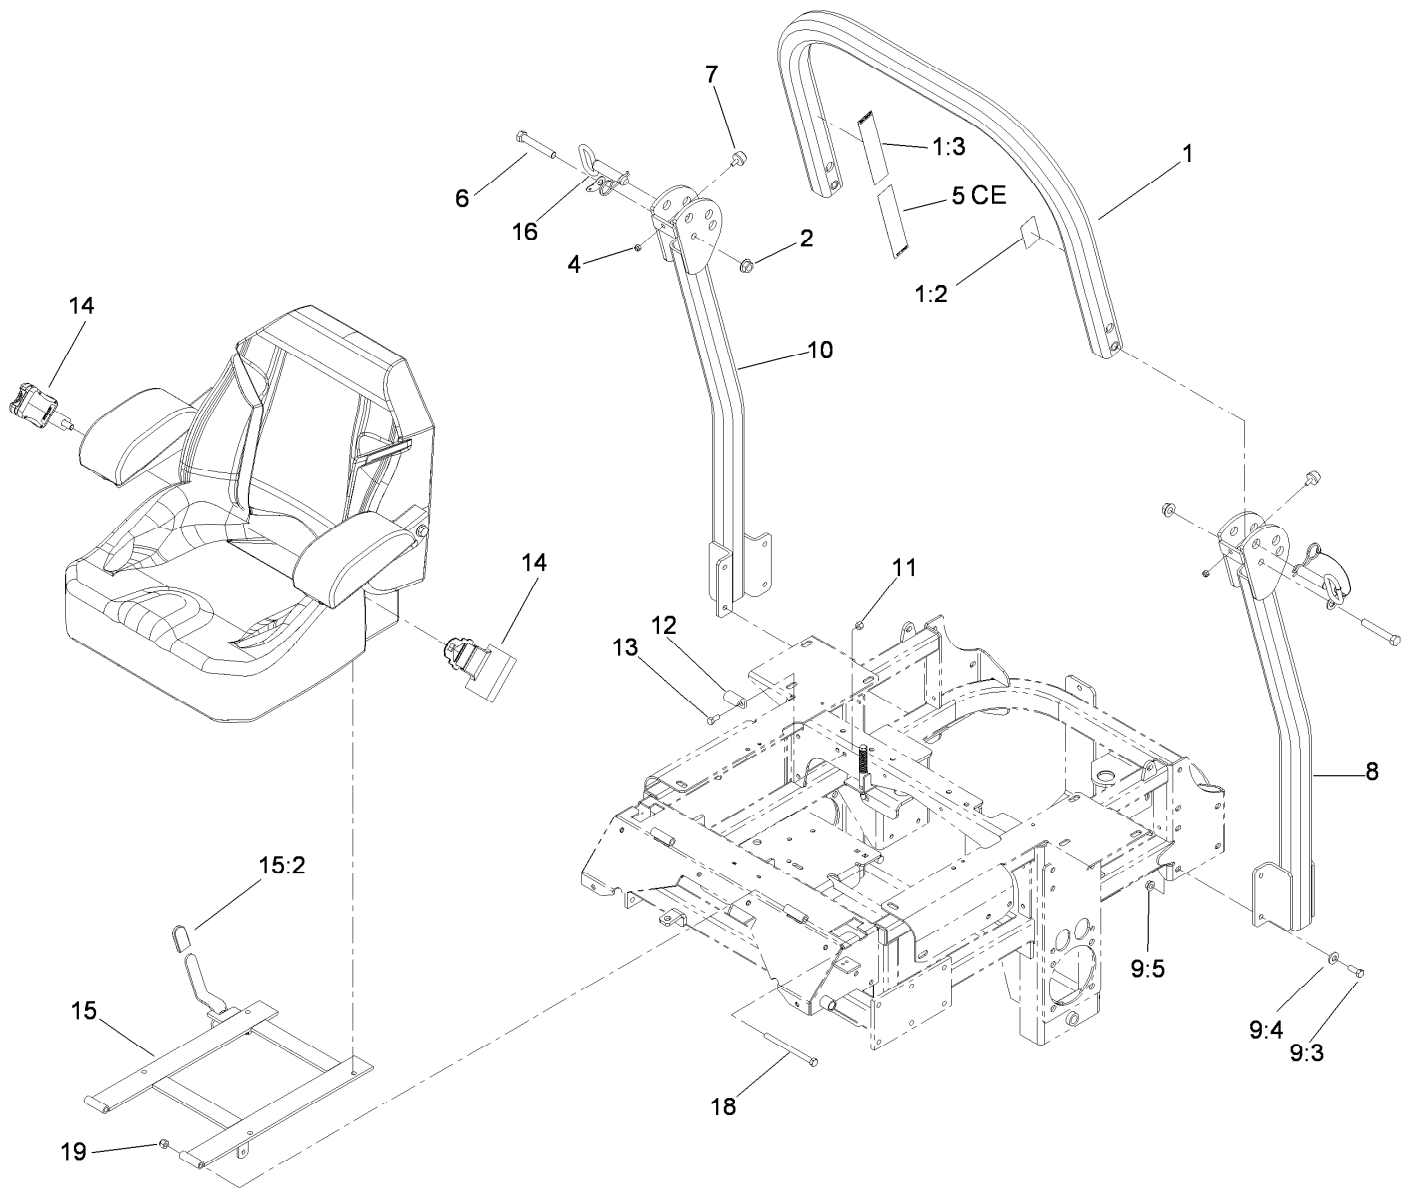

Count on it.

Parts Catalog

Roll-Over Protection System Kit

2010 and After Z500 Riding Mowers

Model No. 117-3879

Roll-Over Protection System Assembly No. 117-3879

Ref.	Part Number	Qty.	Description	Ref.	Part Number	Qty.	Description
1		1	Upper Tube ASM ■	9:4	98-5975	8	Washer-Belleville
1:2	107-2101	1	Decal-ROPS	9:5	3290-357	8	Nut-HHF, Whiz
1:3	107-2102	1	Decal-Warning, Folding ROPS	10		1	Tube-Support, RH ■
2	32128-23	2	Nut-HF	11	3296-29	2	Nut-Lock, NI
4	3296-73	2	Nut-Lock, NI	12	107-3058	1	Catch-Latch, Seat
5	107-3069	1	Decal-Warning, Folding ROPS	13	322-3	2	Screw-HH
6	325-13	2	Screw-HH	14	109-9805	1	Seat Belt Kit
7	109-2365	2	Bumper-Rubber (W/Stud)	15	110-5850	1	Seat Frame And Latch ASM
8		1	Tube-Support, LH ■	15:2	103-4434	1	Grip-Lever
9		1	Bag-Bolt, ROPS ●■	16	103-4553	2	ROPS Fold Pin ASM
9:3	323-6	8	Screw-HH	18	323-39	2	Screw-HH
				19	3296-39	2	Nut-Lock, NI

● Not illustrated

■ Not serviced separately