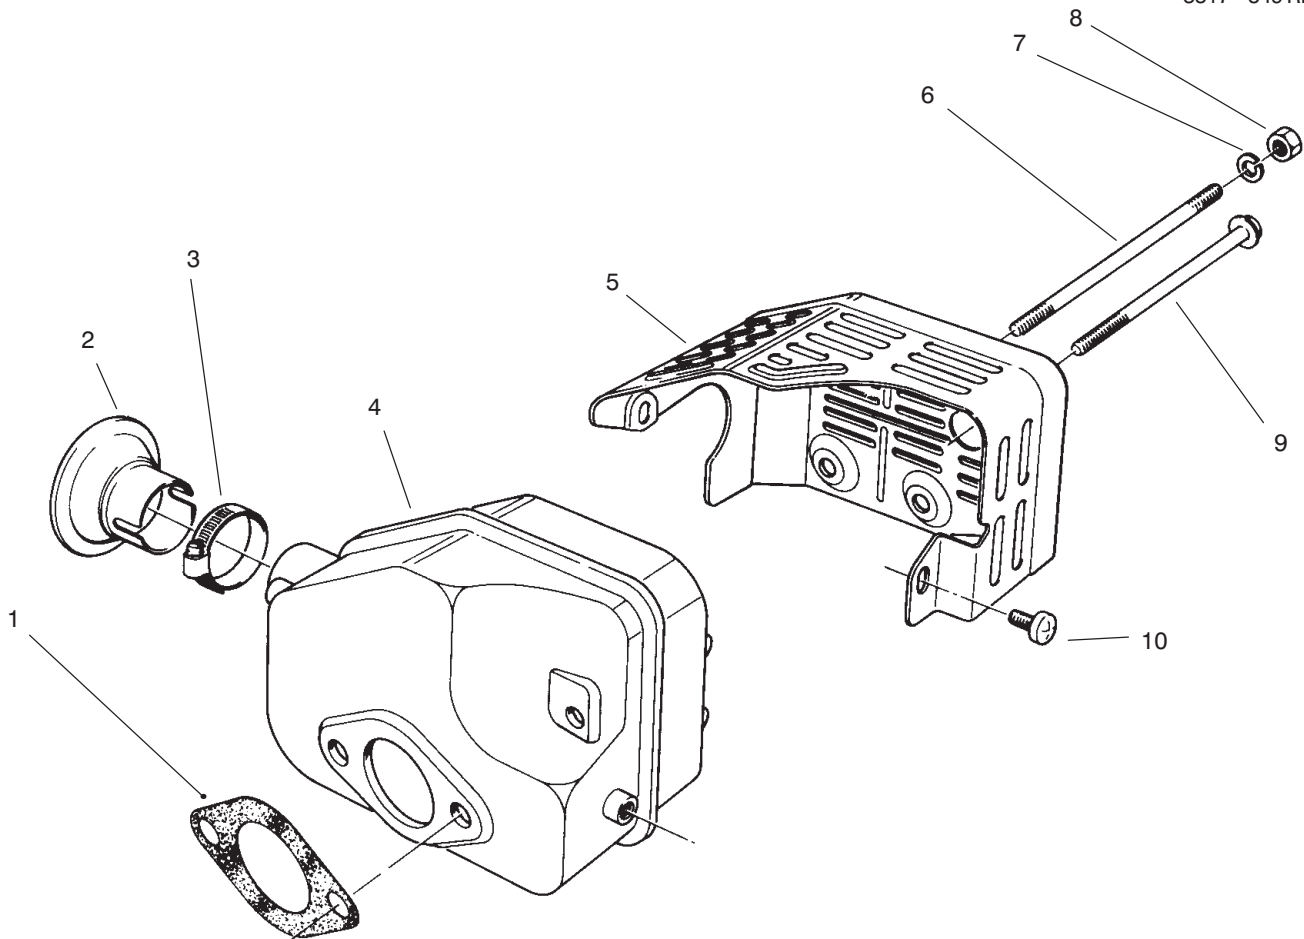

T-0667

MUFFLER ASSEMBLY (Model No. 47PT6-3)

Ref. No.	Part No.	Description	No. Used
1	81-1080	Gasket - Muffler	1
2	81-0200	Spark Arrester (Optional)	1
†3		Clamp	1
4	81-5690	Muffler	1
5	81-2450	Cover - Muffler	1

Ref. No.	Part No.	Description	No. Used
6	81-1100	Bolt	2
7	81-1120	Washer - Lock	2
8	81-1110	Nut	2
9	81-1150	Bolt - Self Tapping	1
10	81-1140	Screw - Phillips Hd.	2

†Obtain Locally