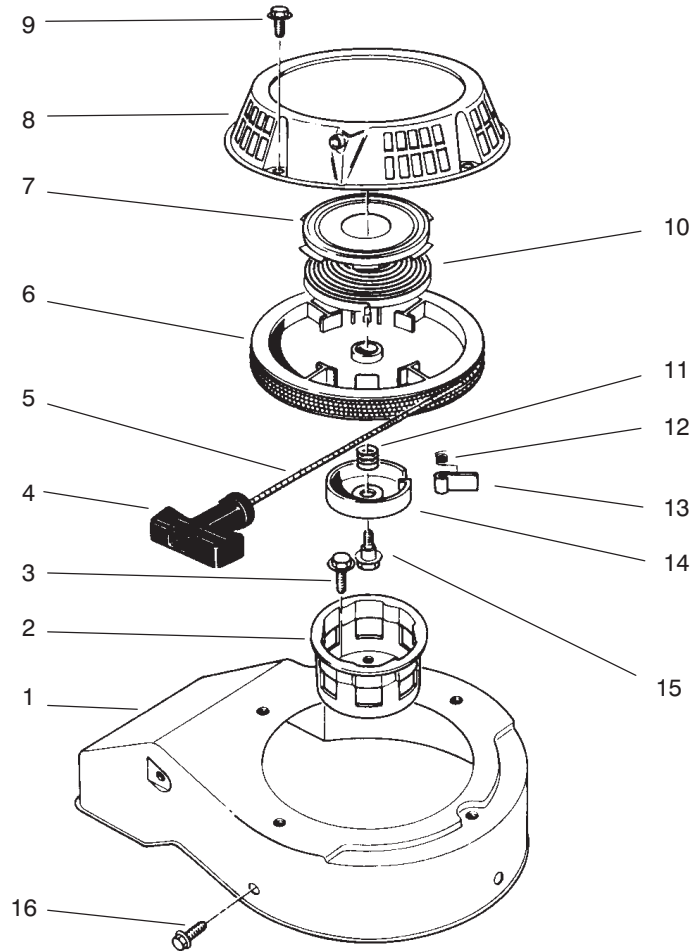

*Not Illustrated

C-1769B

HOUSING ASSEMBLY (Continued)

Ref. No.	Part No.	Description	No. Used
27	49-8790	Shaft - Axle Rear	1
28	48-2170	Cap - End	2
29	25-7740	Knob - Arm	4
30	66-7561	Spring Arm Ass'y - Rear	2
31	42-3510	Arm - Pivot (Incl. Ref. #32-34)	2
32	302-56	Fitting - Grease	2
33	47-2900	Bushing	2
34	47-2890	Bushing	2
35	36-4780	Washer - Thrust	2
36	32121-108	Pin - Roll	2
37	32152-2	Nut - Lock	4
38	33-3208	Rod - Shield	1
39	44-0580	Shield - Rear Safety	1
41	66-7560	Spring Arm Ass'y - Front	2
42	27-6232	Screw - Pivot	2
43	53-7740	Tire	4
44	52-2410	Hub	4
45	52-2450	Bearing - Wheel	8

Ref. No.	Part No.	Description	No. Used
1	81-5680	Screw - Cap, Hex Hd.	2
2	81-1330	Nut	1
3	81-2810	Flywheel - Magneto	1
4	81-2370	Key - Flywheel	1
5	81-2820	Coil/Ignition Assembly	1
6	81-1480	Clamp	1

Ref. No.	Part No.	Description	No. Used
7	81-0181	Spark Plug	1
8	81-2120	Guard - Spark Plug	1
9	81-2350	Bolt - Self Tapping (20mm Lg.)	2
10	81-1500	Cap Assembly - Spark Plug	1
*	41-7650	Puller - Flywheel	1

*Not Illustrated

C-0564

GOVERNOR ASSEMBLY (Model No. 47PT6-3)

Ref. No.	Part No.	Description	No. Used
1	81-0920	Spring - Carburetor Rod	1
2	81-5420	Governor Arm/Bolt Assy.	1
3	81-5410	Rod - Choke	1
4	81-2880	Shaft - Governor	1
5	81-2460	Spring - Lever, Choke	1
6	81-1770	Spacer - Lever, Governor	1
7	81-2850	Lever - Governor	1
8	81-1750	Washer - Lever, Choke	2
9	81-1450	Washer - Lock	1
10	81-0900	Nut	2
11	81-1840	Terminal - Kill Switch	1
12	81-1170	Bolt - Self Tapping	1
13	81-0540	Bolt	1

Ref. No.	Part No.	Description	No. Used
14	81-1830	Insulator - Kill Switch	1
15	81-2420	Bracket - Throttle	1
16	81-4530	Rivet - Kill Switch	2
17	81-2470	Spacer - Lever, Choke	1
18	81-2430	Clamp - Cable	1
19	50-0130	Bolt - Clamp, Cable	1
20	81-1710	Lever - Choke	1
21	81-1730	Bolt - Bracket, Throttle	1
22	81-0850	Seal - Shaft, Governor	1
23	81-0860	Washer	1
24	81-0870	Ring - Retaining	1
25	81-2830	Spring - Governor	1
26	81-0910	Rod - Carburetor	1