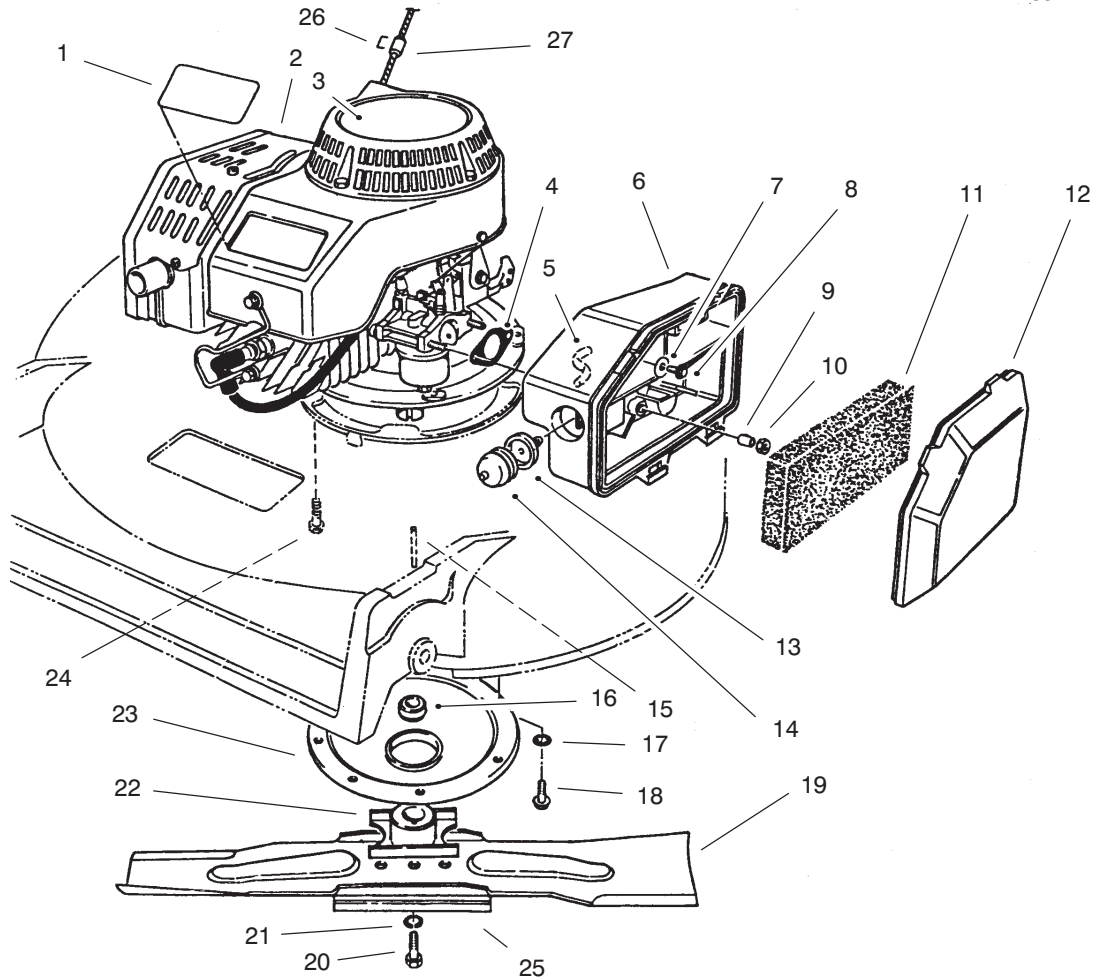

**MODEL NO. 22031-690001 Thru
7900001 & UP**

**PARTS
CATALOG**

**PROLINE 21"
Recycler® Mower**

C-1769B

HOUSING ASSEMBLY

Ref. No.	Part No.	Description	No. Used
1	61-8300	Pivot Arm Assembly	2
2	49-8770	Quadrant - Front R.H.	1
3	49-2040	Screw - Thread Forming	8
4	14-9499	Housing (Incl. Ref. # 5-7,19, 20, 57, 58 & 62)	1
5	32144-111	Screw - Pan Hd.	6
6	92-1730	Plate - Kicker	1
7	39-5770	Decal - Danger	1
8	46-6810	Screw - Thread Forming	1
9	82-9150	Chute - Discharge	1
10	71-9350	Bracket - Spring	1
11	46-6811	Screw - Hex Washer Hd. Thread Forming	1
12	76-4660	Spring	1
13	80-3770	Retainer - Door	1

*Not Illustrated

C-1769B

HOUSING ASSEMBLY (Continued)

Ref. No.	Part No.	Description	No. Used
27	49-8790	Shaft - Axle Rear	1
28	48-2170	Cap - End	2
29	25-7740	Knob - Arm	4
30	66-7561	Spring Arm Ass'y - Rear	2
31	42-3510	Arm - Pivot (Incl. Ref. #32-34)	2
32	302-56	Fitting - Grease	2
33	47-2900	Bushing	2
34	47-2890	Bushing	2
35	36-4780	Washer - Thrust	2
36	32121-108	Pin - Roll	2
37	32152-2	Nut - Lock	4
38	33-3208	Rod - Shield	1
39	44-0580	Shield - Rear Safety	1
41	66-7560	Spring Arm Ass'y - Front	2
42	27-6232	Screw - Pivot	2
43	53-7740	Tire	4
44	52-2410	Hub	4
45	52-2450	Bearing - Wheel	8

*Not Illustrated

C-1017

ENGINE ASSEMBLY

Ref. No.	Part No.	Description	No. Used
1	71-1260	Decal - Pro Line	1
2	61-8062	Engine - Complete	1
3	77-0040	Decal - Recoil	1
4	81-0090	Gasket	1
5	44-3172	Hose - Primer	1
6	63-9330	Body - Air Cleaner	1
7	3256-16	Washer	1
8	51-2690	Screw - Hex. Flange Hd.	1
9	62-3980	Sleeve	2
10	50-7180	Nut - Lock	2
11	63-9380	Filter - Foam	1
12	63-9340	Cover - Air Cleaner	1
13	44-2750	Body - Primer	1
14	66-7460	Bulb - Primer	1

†Obtain Locally

C-0531

BRAKE ASSEMBLY

Ref. No.	Part No.	Description	No. Used
1	32144-10	Screw - Self Tapping	1
2	84-7820	Plate - Mounting	1
3	3290-459	Rivet	2
4	77-5260	Strap - Insulation	1
5	66-5380	Brake Plate Assembly	1
6	92-9698	Screw - Shoulder , Metric	1
7	60-9010	Strap - Ground	1