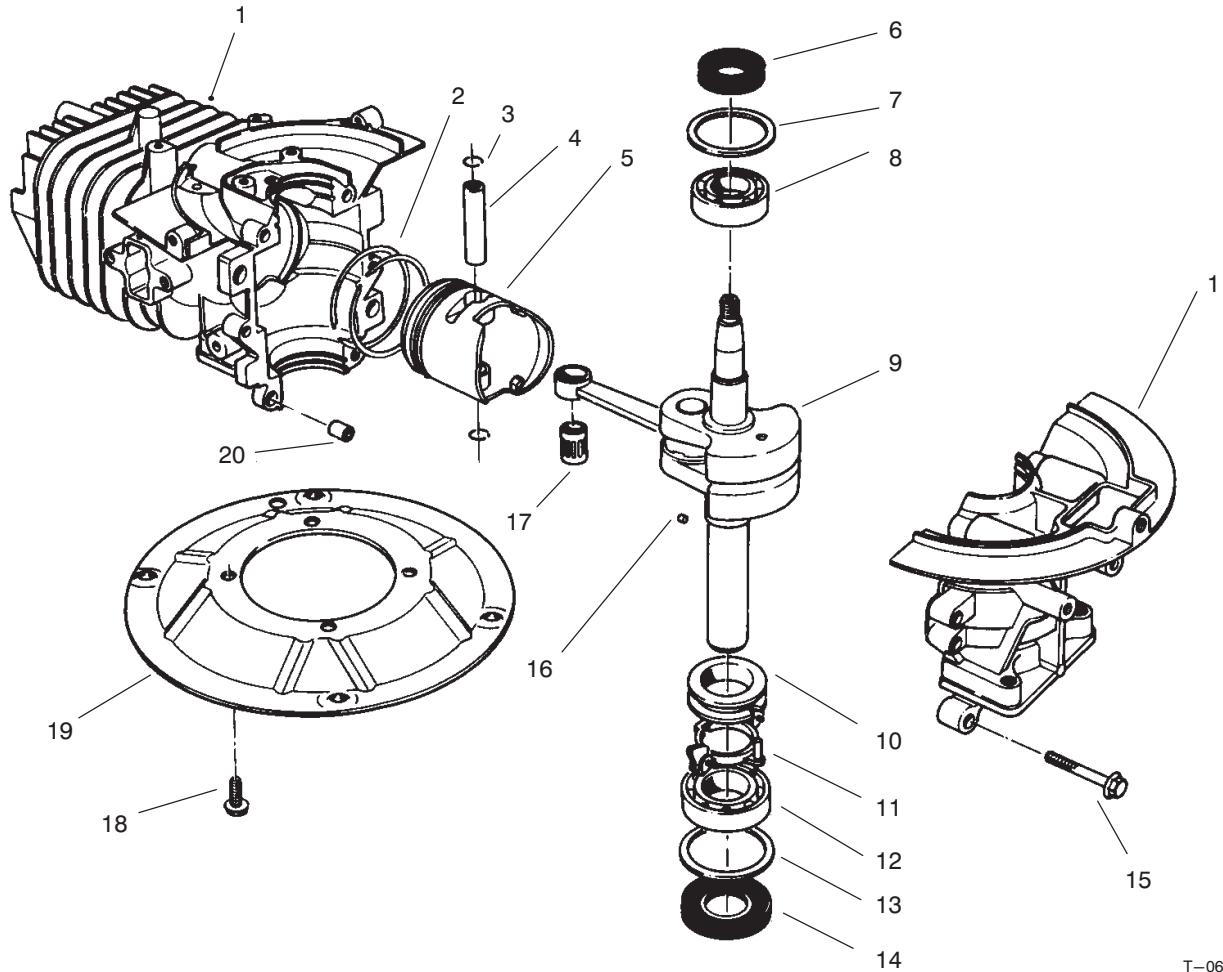

*Not Illustrated

C-1019A

GAS TANK ASSEMBLY

Ref. No.	Part No.	Description	No. Used
1	74-2110	Bracket - Tank	1
2	77-2840	Retainer - Tank	1
3	55-3575	Cap - Fuel	1
4	94-5827	Tank - Fuel	1
5	2412-95	Clamp - Fuel Line	4
6	68-3633	Hose - Fuel	1
7	3296-42	Nut - Lock	1

Ref. No.	Part No.	Description	No. Used
8	77-0520	Support - Bracket	1
9	62-7600	Decal - Fuel	1
10	51-3211	Hose - Fuel	1
11	71-9280	Filter - Fuel	1
12	84-9160	Base - Tank	1
13	46-8091	Screw - Hex. Washer Hd.	2
14	323-6	Screw - Hex. Hd.	2

T-0663

CRANKSHAFT ASSEMBLY (Model No. 47PT6-3)

Ref. No.	Part No.	Description	No. Used
1	81-2800	Crankcase/Cylinder Assy.	1
2	81-0590	Piston Ring Set	1
3	81-0620	Circlip	2
4	81-0600	Pin - Wrist	1
5	81-2140	Piston - 58mm	1
6	81-0720	Seal - Oil, Upper	1
7	81-0710	Washer - Thrust, Upper	1
8	81-0690	Bearing - Upper 20mm	1
9	81-4680	Crankshaft/Connecting Rod Assembly	1
10	81-0770	Spacer - Governor	1

Ref. No.	Part No.	Description	No. Used
11	81-0750	Bracket - Arm, Governor	1
12	81-0700	Bearing - Lower 25mm	1
13	81-0730	Washer - Thrust, Lower	1
14	81-0740	Seal - Oil, Lower	1
15	81-0540	Bolt 30mm Lg.	5
16	81-0760	Pin - Crankshaft	1
17	81-0610	Bearing - Wrist Pin	1
18	81-0570	Bolt	4
19	81-0560	Plate - Mounting	1
20	81-0520	Pin - Crankcase	2
*	12-8099	Short Block	1