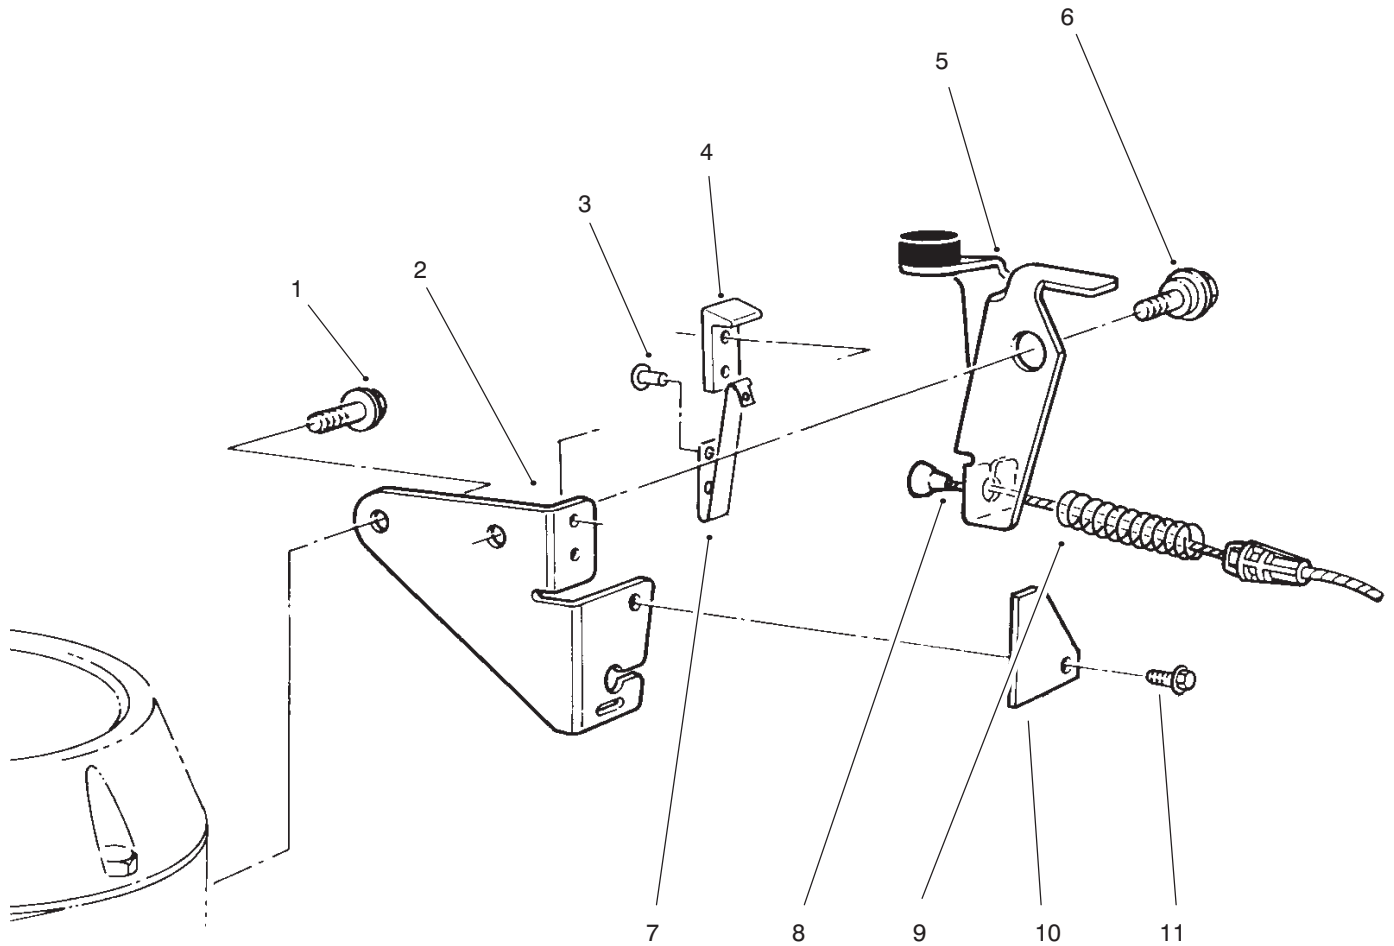

*Not Illustrated

C-1769B

HOUSING ASSEMBLY (Continued)

Ref. No.	Part No.	Description	No. Used
27	49-8790	Shaft - Axle Rear	1
28	48-2170	Cap - End	2
29	25-7740	Knob - Arm	4
30	66-7561	Spring Arm Ass'y - Rear	2
31	42-3510	Arm - Pivot (Incl. Ref. #32-34)	2
32	302-56	Fitting - Grease	2
33	47-2900	Bushing	2
34	47-2890	Bushing	2
35	36-4780	Washer - Thrust	2
36	32121-108	Pin - Roll	2
37	32152-2	Nut - Lock	4
38	33-3208	Rod - Shield	1
39	44-0580	Shield - Rear Safety	1
41	66-7560	Spring Arm Ass'y - Front	2
42	27-6232	Screw - Pivot	2
43	53-7740	Tire	4
44	52-2410	Hub	4
45	52-2450	Bearing - Wheel	8

*Not Illustrated

C-1017

ENGINE ASSEMBLY

Ref. No.	Part No.	Description	No. Used
1	71-1260	Decal - Pro Line	1
2	61-8062	Engine - Complete	1
3	77-0040	Decal - Recoil	1
4	81-0090	Gasket	1
5	44-3172	Hose - Primer	1
6	63-9330	Body - Air Cleaner	1
7	3256-16	Washer	1
8	51-2690	Screw - Hex. Flange Hd.	1
9	62-3980	Sleeve	2
10	50-7180	Nut - Lock	2
11	63-9380	Filter - Foam	1
12	63-9340	Cover - Air Cleaner	1
13	44-2750	Body - Primer	1
14	66-7460	Bulb - Primer	1

Ref. No.	Part No.	Description	No. Used
15	27-8590	Key - Square	1
16	52-2190	Spacer - Retainer, Blade	1
17	3254-6	Washer - Internal Tooth	3
18	32144-70	Screw - Thread Forming	3
19	14-9419	Blade	1
20	26-0670	Screw - Blade	1
21	3253-22	Washer - Lock	1
22	52-2170	Retainer - Blade	1
23	48-2591	Protector - Crankshaft	1
24	66-9300	Screw - Hex. Flange Hd.	4
25	92-1599	Stiffener - Blade	1
†26		Staple	1
27	47-2480	Stop - Recoil	1

†Obtain Locally

C-0531

BRAKE ASSEMBLY

Ref. No.	Part No.	Description	No. Used
1	32144-10	Screw - Self Tapping	1
2	84-7820	Plate - Mounting	1
3	3290-459	Rivet	2
4	77-5260	Strap - Insulation	1
5	66-5380	Brake Plate Assembly	1
6	92-9698	Screw - Shoulder , Metric	1
7	60-9010	Strap - Ground	1