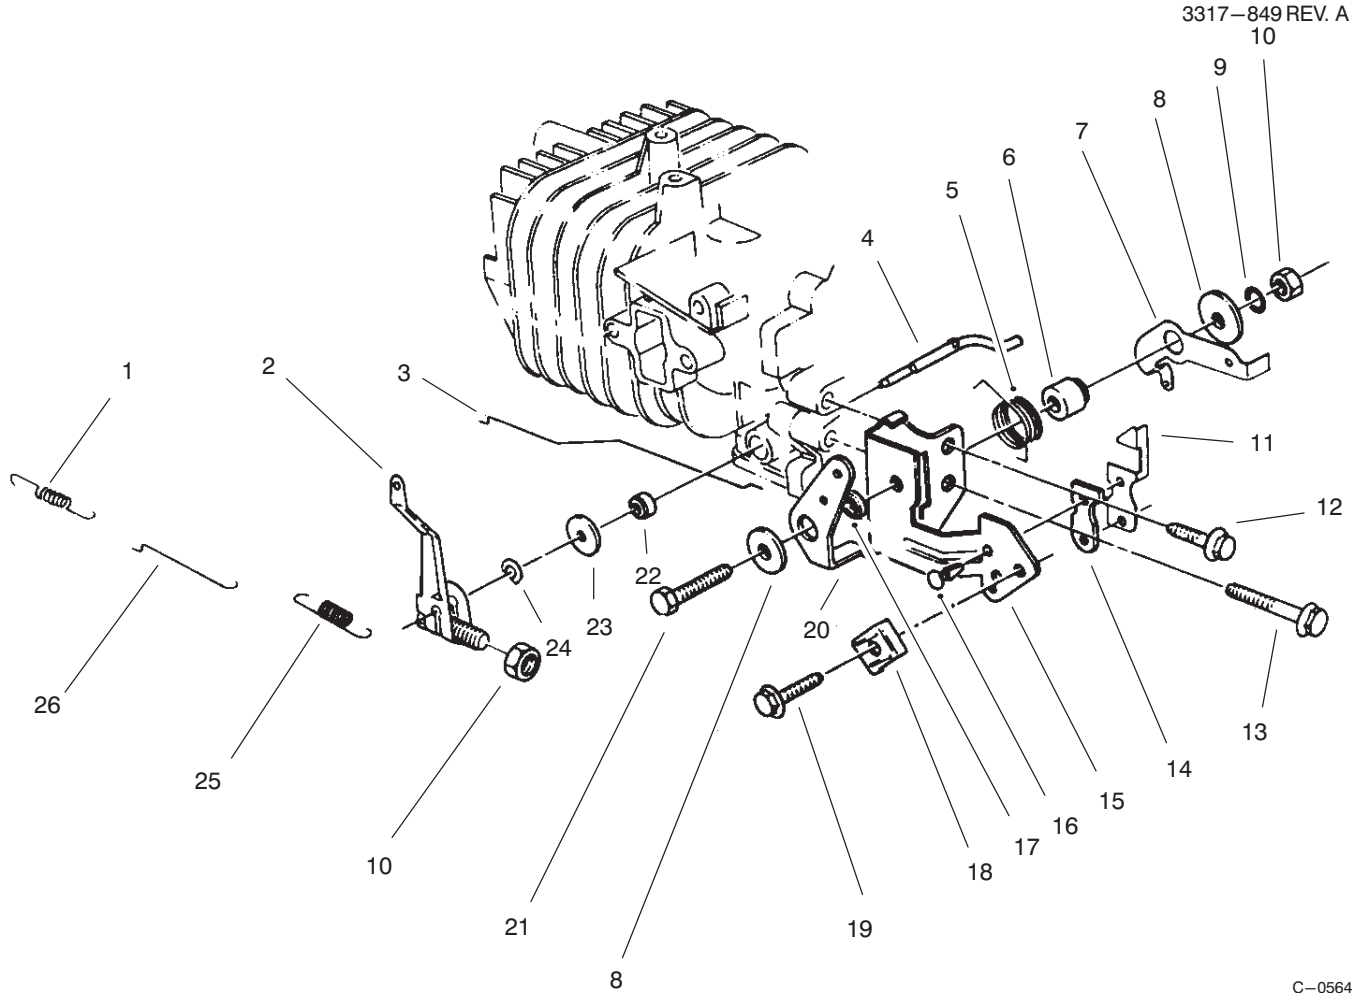

*Not Illustrated

C-1769B

HOUSING ASSEMBLY (Continued)

Ref. No.	Part No.	Description	No. Used
27	49-8790	Shaft - Axle Rear	1
28	48-2170	Cap - End	2
29	25-7740	Knob - Arm	4
30	66-7561	Spring Arm Ass'y - Rear	2
31	42-3510	Arm - Pivot (Incl. Ref. #32-34)	2
32	302-56	Fitting - Grease	2
33	47-2900	Bushing	2
34	47-2890	Bushing	2
35	36-4780	Washer - Thrust	2
36	32121-108	Pin - Roll	2
37	32152-2	Nut - Lock	4
38	33-3208	Rod - Shield	1
39	44-0580	Shield - Rear Safety	1
41	66-7560	Spring Arm Ass'y - Front	2
42	27-6232	Screw - Pivot	2
43	53-7740	Tire	4
44	52-2410	Hub	4
45	52-2450	Bearing - Wheel	8

Ref. No.	Part No.	Description	No. Used
11	81-0750	Bracket - Arm, Governor	1
12	81-0700	Bearing - Lower 25mm	1
13	81-0730	Washer - Thrust, Lower	1
14	81-0740	Seal - Oil, Lower	1
15	81-0540	Bolt 30mm Lg.	5
16	81-0760	Pin - Crankshaft	1
17	81-0610	Bearing - Wrist Pin	1
18	81-0570	Bolt	4
19	81-0560	Plate - Mounting	1
20	81-0520	Pin - Crankcase	2
*	12-8099	Short Block	1

Ref. No.	Part No.	Description	No. Used
6	81-1100	Bolt	2
7	81-1120	Washer - Lock	2
8	81-1110	Nut	2
9	81-1150	Bolt - Self Tapping	1
10	81-1140	Screw - Phillips Hd.	2

†Obtain Locally

T-0664

IGNITION ASSEMBLY (Model No. 47PT6-3)

*Not Illustrated

C-0564

GOVERNOR ASSEMBLY (Model No. 47PT6-3)

Ref. No.	Part No.	Description	No. Used
1	81-0920	Spring - Carburetor Rod	1
2	81-5420	Governor Arm/Bolt Assy.	1
3	81-5410	Rod - Choke	1
4	81-2880	Shaft - Governor	1
5	81-2460	Spring - Lever, Choke	1
6	81-1770	Spacer - Lever, Governor	1
7	81-2850	Lever - Governor	1
8	81-1750	Washer - Lever, Choke	2
9	81-1450	Washer - Lock	1
10	81-0900	Nut	2
11	81-1840	Terminal - Kill Switch	1
12	81-1170	Bolt - Self Tapping	1
13	81-0540	Bolt	1