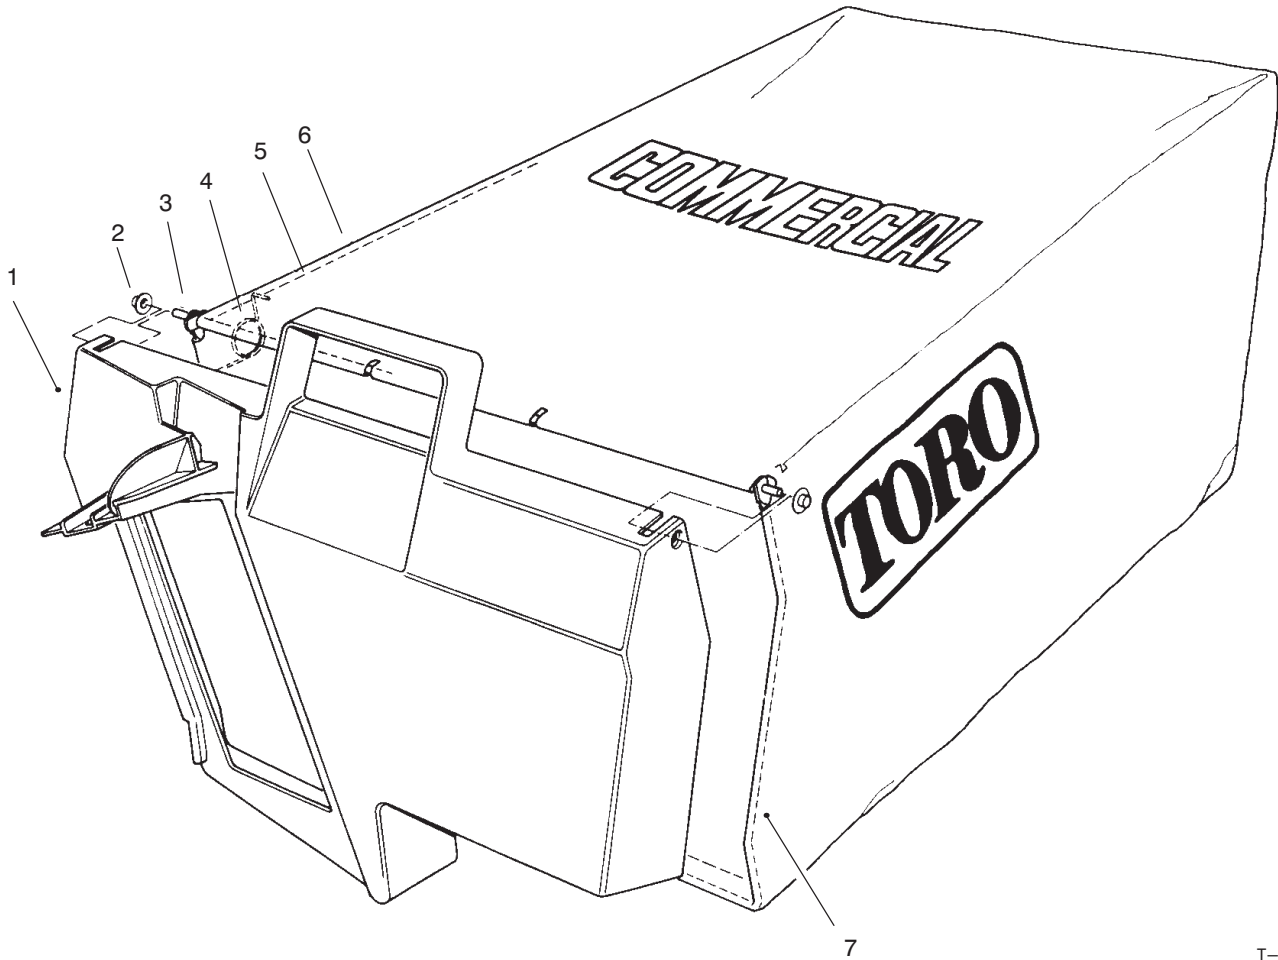

T-1100

GRASS BAG ASSEMBLY No. 11-5609

Ref. No.	Part No.	Description	No. Used
1	48-2840	Door - Bag, Grass	1
2	3290-422	Nut - Push	2
3	33-4820	Hinge - Door, Bag	1
4	36-6910	Spring	2

Ref. No.	Part No.	Description	No. Used
5	42-4030	Frame - Bag, Upper	1
6	8-2759	Bag - Grass	1
7	42-4020	Frame - Bag	1