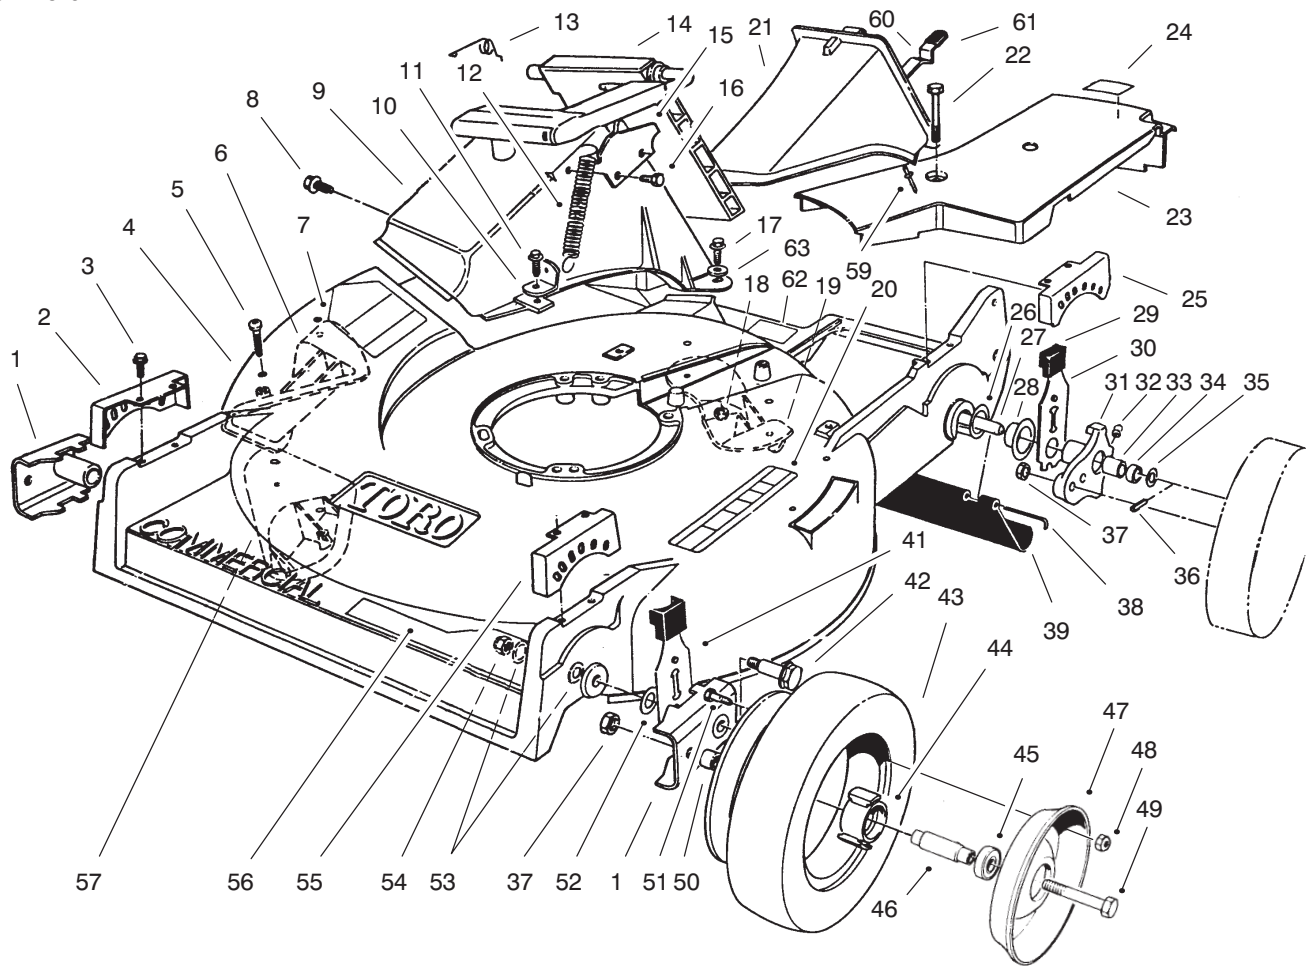

**MODEL NO. 22031-690001 Thru
7900001 & UP**

**PARTS
CATALOG**

**PROLINE 21"
Recycler® Mower**

C-1769B

HOUSING ASSEMBLY

Ref. No.	Part No.	Description	No. Used
1	61-8300	Pivot Arm Assembly	2
2	49-8770	Quadrant - Front R.H.	1
3	49-2040	Screw - Thread Forming	8
4	14-9499	Housing (Incl. Ref. # 5-7,19, 20, 57, 58 & 62)	1
5	32144-111	Screw - Pan Hd.	6
6	92-1730	Plate - Kicker	1
7	39-5770	Decal - Danger	1
8	46-6810	Screw - Thread Forming	1
9	82-9150	Chute - Discharge	1
10	71-9350	Bracket - Spring	1
11	46-6811	Screw - Hex Washer Hd. Thread Forming	1
12	76-4660	Spring	1
13	80-3770	Retainer - Door	1

*Not Illustrated

C-1769B

HOUSING ASSEMBLY (Continued)

Ref. No.	Part No.	Description	No. Used
27	49-8790	Shaft - Axle Rear	1
28	48-2170	Cap - End	2
29	25-7740	Knob - Arm	4
30	66-7561	Spring Arm Ass'y - Rear	2
31	42-3510	Arm - Pivot (Incl. Ref. #32-34)	2
32	302-56	Fitting - Grease	2
33	47-2900	Bushing	2
34	47-2890	Bushing	2
35	36-4780	Washer - Thrust	2
36	32121-108	Pin - Roll	2
37	32152-2	Nut - Lock	4
38	33-3208	Rod - Shield	1
39	44-0580	Shield - Rear Safety	1
41	66-7560	Spring Arm Ass'y - Front	2
42	27-6232	Screw - Pivot	2
43	53-7740	Tire	4
44	52-2410	Hub	4
45	52-2450	Bearing - Wheel	8

*Not Illustrated

C-1017

ENGINE ASSEMBLY

Ref. No.	Part No.	Description	No. Used
1	71-1260	Decal - Pro Line	1
2	61-8062	Engine - Complete	1
3	77-0040	Decal - Recoil	1
4	81-0090	Gasket	1
5	44-3172	Hose - Primer	1
6	63-9330	Body - Air Cleaner	1
7	3256-16	Washer	1
8	51-2690	Screw - Hex. Flange Hd.	1
9	62-3980	Sleeve	2
10	50-7180	Nut - Lock	2
11	63-9380	Filter - Foam	1
12	63-9340	Cover - Air Cleaner	1
13	44-2750	Body - Primer	1
14	66-7460	Bulb - Primer	1