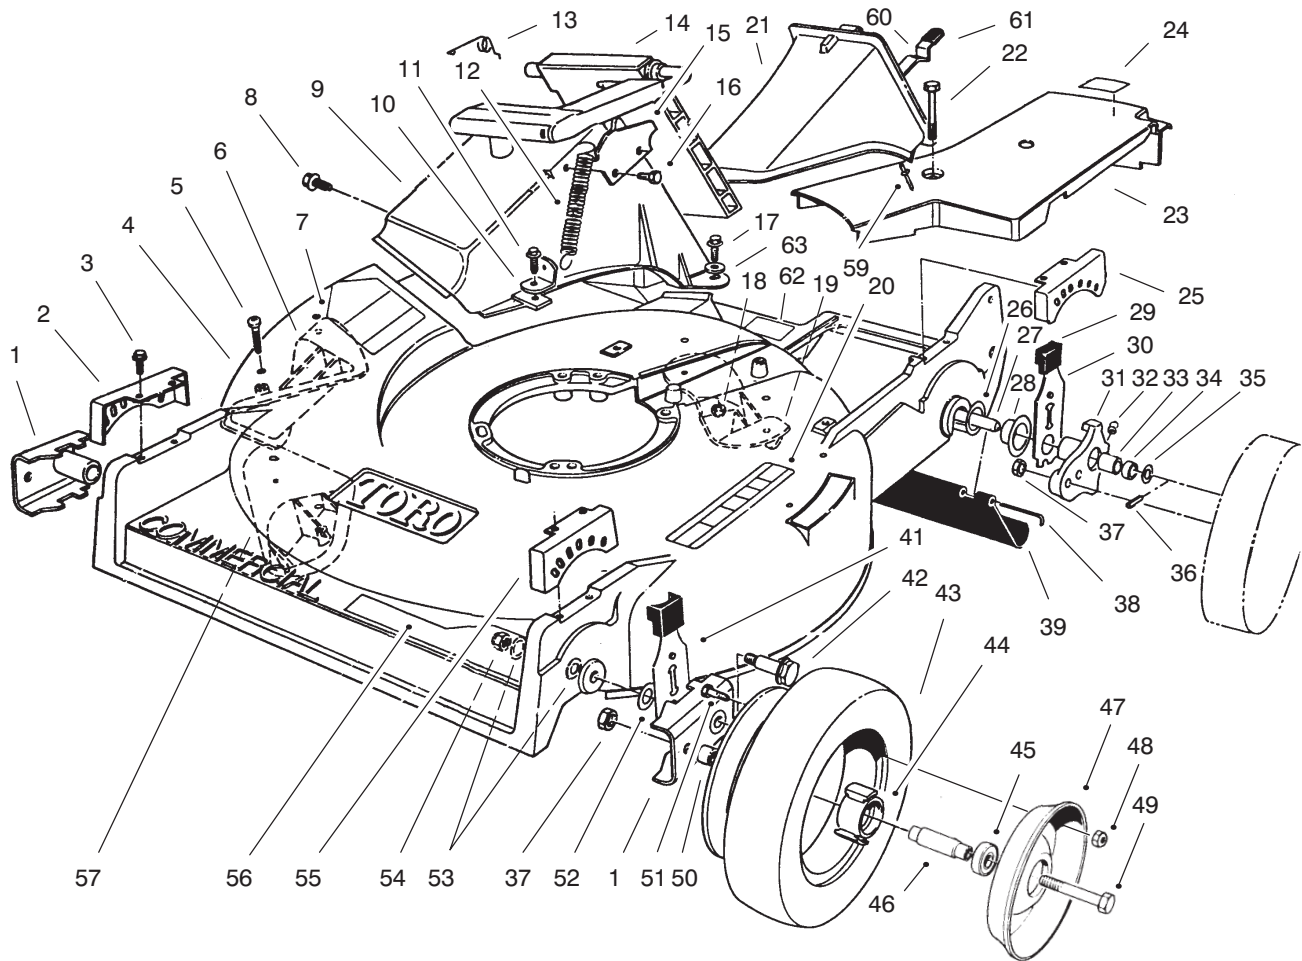

**MODEL NO. 22031-690001 Thru
7900001 & UP**

**PARTS
CATALOG**

**PROLINE 21"
Recycler® Mower**

C-1769B

HOUSING ASSEMBLY

Ref. No.	Part No.	Description	No. Used
1	61-8300	Pivot Arm Assembly	2
2	49-8770	Quadrant - Front R.H.	1
3	49-2040	Screw - Thread Forming	8
4	14-9499	Housing (Incl. Ref. # 5-7,19, 20, 57, 58 & 62)	1
5	32144-111	Screw - Pan Hd.	6
6	92-1730	Plate - Kicker	1
7	39-5770	Decal - Danger	1
8	46-6810	Screw - Thread Forming	1
9	82-9150	Chute - Discharge	1
10	71-9350	Bracket - Spring	1
11	46-6811	Screw - Hex Washer Hd. Thread Forming	1
12	76-4660	Spring	1
13	80-3770	Retainer - Door	1

*Not Illustrated

C-1769B

HOUSING ASSEMBLY (Continued)

Ref. No.	Part No.	Description	No. Used
27	49-8790	Shaft - Axle Rear	1
28	48-2170	Cap - End	2
29	25-7740	Knob - Arm	4
30	66-7561	Spring Arm Ass'y - Rear	2
31	42-3510	Arm - Pivot (Incl. Ref. #32-34)	2
32	302-56	Fitting - Grease	2
33	47-2900	Bushing	2
34	47-2890	Bushing	2
35	36-4780	Washer - Thrust	2
36	32121-108	Pin - Roll	2
37	32152-2	Nut - Lock	4
38	33-3208	Rod - Shield	1
39	44-0580	Shield - Rear Safety	1
41	66-7560	Spring Arm Ass'y - Front	2
42	27-6232	Screw - Pivot	2
43	53-7740	Tire	4
44	52-2410	Hub	4
45	52-2450	Bearing - Wheel	8

*Not Illustrated

C-1017

ENGINE ASSEMBLY

Ref. No.	Part No.	Description	No. Used
1	71-1260	Decal - Pro Line	1
2	61-8062	Engine - Complete	1
3	77-0040	Decal - Recoil	1
4	81-0090	Gasket	1
5	44-3172	Hose - Primer	1
6	63-9330	Body - Air Cleaner	1
7	3256-16	Washer	1
8	51-2690	Screw - Hex. Flange Hd.	1
9	62-3980	Sleeve	2
10	50-7180	Nut - Lock	2
11	63-9380	Filter - Foam	1
12	63-9340	Cover - Air Cleaner	1
13	44-2750	Body - Primer	1
14	66-7460	Bulb - Primer	1