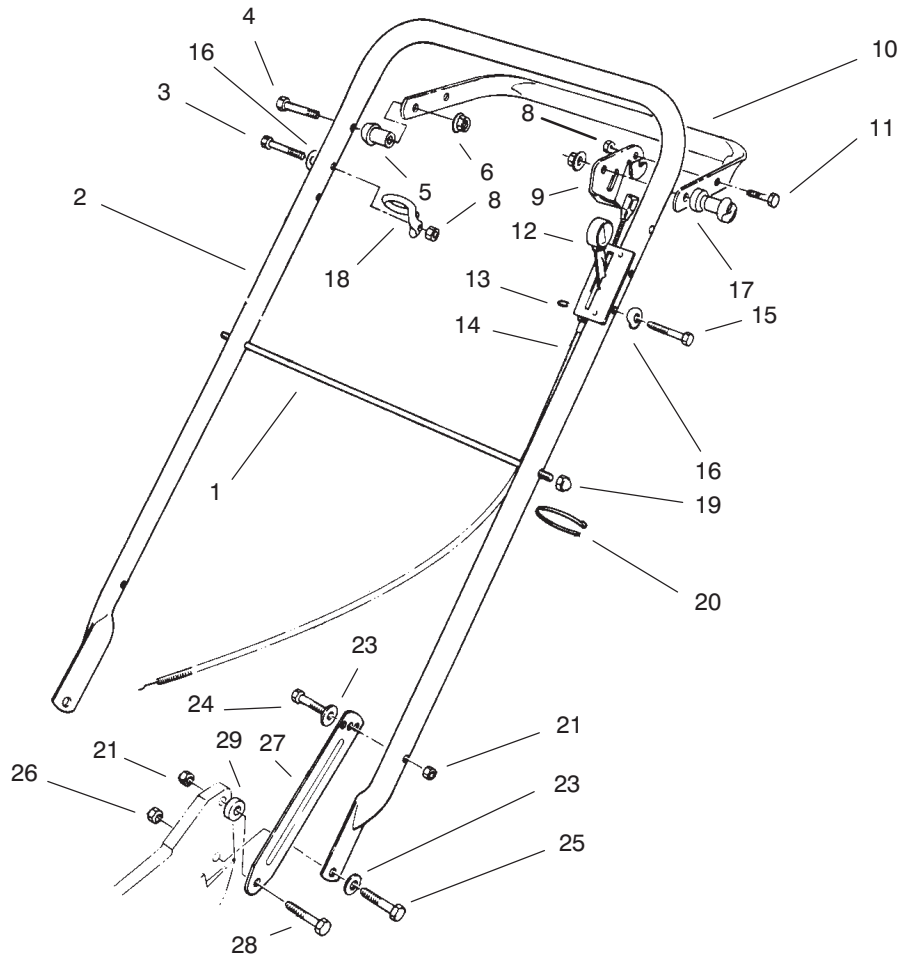

Ref. No.	Part No.	Description	No. Used
15	27-8590	Key - Square	1
16	52-2190	Spacer - Retainer, Blade	1
17	3254-6	Washer - Internal Tooth	3
18	32144-70	Screw - Thread Forming	3
19	14-9419	Blade	1
20	26-0670	Screw - Blade	1
21	3253-22	Washer - Lock	1
22	52-2170	Retainer - Blade	1
23	48-2591	Protector - Crankshaft	1
24	66-9300	Screw - Hex. Flange Hd.	4
25	92-1599	Stiffener - Blade	1
†26		Staple	1
27	47-2480	Stop - Recoil	1

†Obtain Locally

C-0531

BRAKE ASSEMBLY

Ref. No.	Part No.	Description	No. Used
1	32144-10	Screw - Self Tapping	1
2	84-7820	Plate - Mounting	1
3	3290-459	Rivet	2
4	77-5260	Strap - Insulation	1
5	66-5380	Brake Plate Assembly	1
6	92-9698	Screw - Shoulder , Metric	1
7	60-9010	Strap - Ground	1

Ref. No.	Part No.	Description	No. Used
8	85-6871	Cable - Brake	1
9	66-5370	Spring - Compression	1
10	53-4690	Stop - Ground Strap	1
11	32144-112	Screw - Self Tapping	1
*	14-6009	Mounting Plate Assembly (Incl. Ref. #2-4, & 7)	1

*Not Illustrated

C-1018

HANDLE ASSEMBLY

Ref. No.	Part No.	Description	No. Used
1	48-2810	Rod - Support, Bag	1
2	92-1586	Handle Assembly	1
3	321-9	Screw - Hex. Hd.	1
4	322-10	Screw - Hex. Hd.	2
5	49-1630	Support - Spacer	2
6	3296-58	Nut - Lock	2
8	3296-42	Nut - Lock	2
9	66-5350	Lever - Control	1
10	61-8270	Bar - Control	1
11	321-4	Screw - Hex. Hd.	1
12	82-9950	Bracket - Throttle Control	1
13	32151-86	Ring - Retaining	2
14	70-1061	Cable - Throttle	1
15	321-13	Screw - Hex. Hd.	2