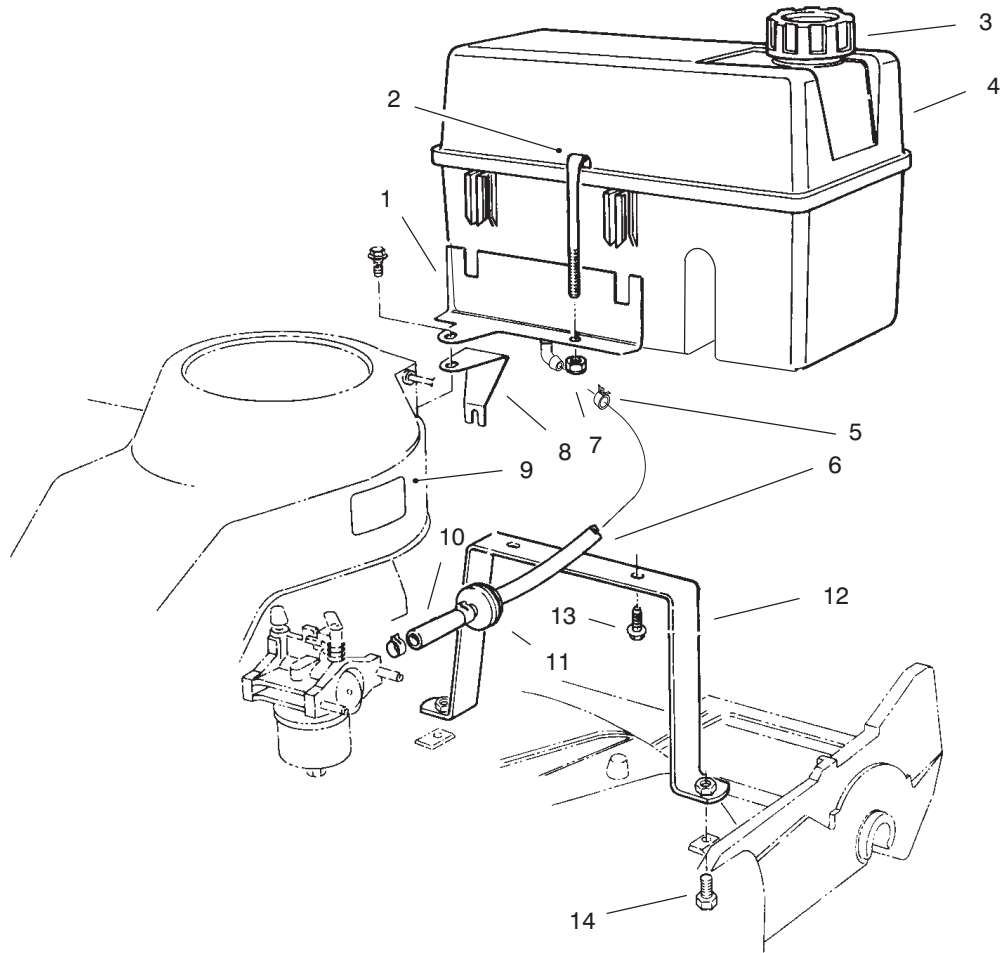

C-1019A

GAS TANK ASSEMBLY

Ref. No.	Part No.	Description	No. Used
1	74-2110	Bracket - Tank	1
2	77-2840	Retainer - Tank	1
3	55-3575	Cap - Fuel	1
4	94-5827	Tank - Fuel	1
5	2412-95	Clamp - Fuel Line	4
6	68-3633	Hose - Fuel	1
7	3296-42	Nut - Lock	1

Ref. No.	Part No.	Description	No. Used
8	77-0520	Support - Bracket	1
9	62-7600	Decal - Fuel	1
10	51-3211	Hose - Fuel	1
11	71-9280	Filter - Fuel	1
12	84-9160	Base - Tank	1
13	46-8091	Screw - Hex. Washer Hd.	2
14	323-6	Screw - Hex. Hd.	2