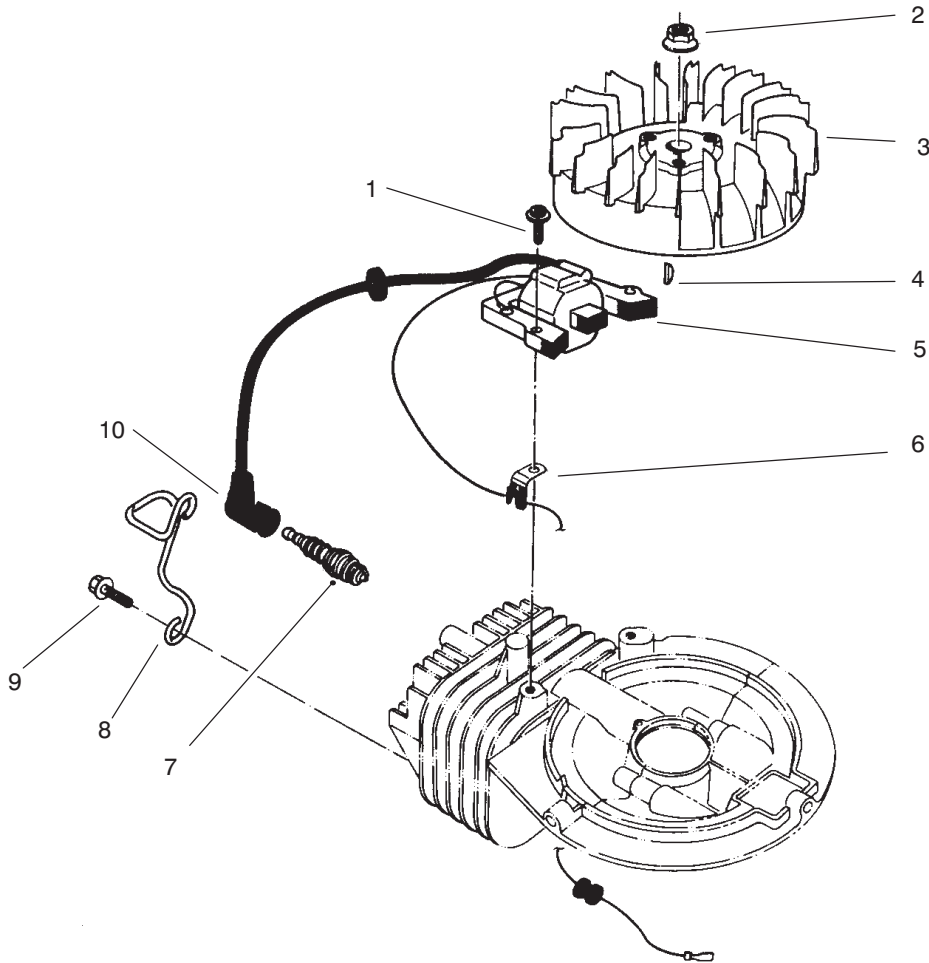

*Not Illustrated

C-1769B

HOUSING ASSEMBLY (Continued)

Ref. No.	Part No.	Description	No. Used
27	49-8790	Shaft - Axle Rear	1
28	48-2170	Cap - End	2
29	25-7740	Knob - Arm	4
30	66-7561	Spring Arm Ass'y - Rear	2
31	42-3510	Arm - Pivot (Incl. Ref. #32-34)	2
32	302-56	Fitting - Grease	2
33	47-2900	Bushing	2
34	47-2890	Bushing	2
35	36-4780	Washer - Thrust	2
36	32121-108	Pin - Roll	2
37	32152-2	Nut - Lock	4
38	33-3208	Rod - Shield	1
39	44-0580	Shield - Rear Safety	1
41	66-7560	Spring Arm Ass'y - Front	2
42	27-6232	Screw - Pivot	2
43	53-7740	Tire	4
44	52-2410	Hub	4
45	52-2450	Bearing - Wheel	8

T-0663

CRANKSHAFT ASSEMBLY (Model No. 47PT6-3)

Ref. No.	Part No.	Description	No. Used
1	81-2800	Crankcase/Cylinder Assy.	1
2	81-0590	Piston Ring Set	1
3	81-0620	Circlip	2
4	81-0600	Pin - Wrist	1
5	81-2140	Piston - 58mm	1
6	81-0720	Seal - Oil, Upper	1
7	81-0710	Washer - Thrust, Upper	1
8	81-0690	Bearing - Upper 20mm	1
9	81-4680	Crankshaft/Connecting Rod Assembly	1
10	81-0770	Spacer - Governor	1

Ref. No.	Part No.	Description	No. Used
11	81-0750	Bracket - Arm, Governor	1
12	81-0700	Bearing - Lower 25mm	1
13	81-0730	Washer - Thrust, Lower	1
14	81-0740	Seal - Oil, Lower	1
15	81-0540	Bolt 30mm Lg.	5
16	81-0760	Pin - Crankshaft	1
17	81-0610	Bearing - Wrist Pin	1
18	81-0570	Bolt	4
19	81-0560	Plate - Mounting	1
20	81-0520	Pin - Crankcase	2
*	12-8099	Short Block	1

Ref. No.	Part No.	Description	No. Used
6	81-1100	Bolt	2
7	81-1120	Washer - Lock	2
8	81-1110	Nut	2
9	81-1150	Bolt - Self Tapping	1
10	81-1140	Screw - Phillips Hd.	2

†Obtain Locally

T-0664

IGNITION ASSEMBLY (Model No. 47PT6-3)