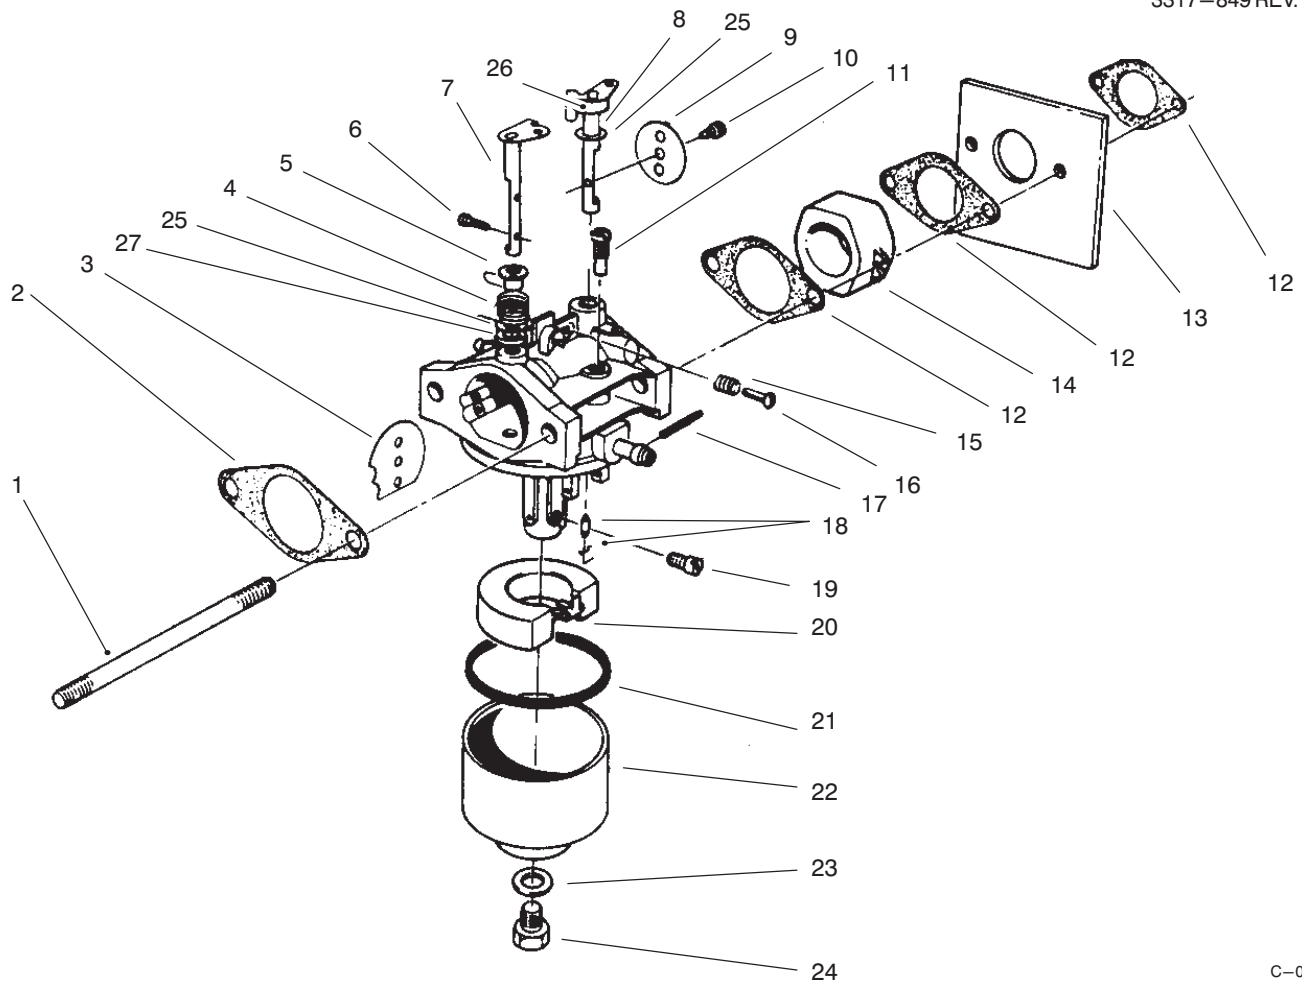

CARBURETOR ASSEMBLY (Model No. 47PT6-3)

C-0563

Ref. No.	Part No.	Description	No. Used
1	81-5450	Stud Bolt, Carburetor	2
2	81-0090	Gasket	1
3	81-0240	Valve - Choke	1
4	81-0230	Spring - Choke	1
5	81-0220	Bushing - Choke	1
6	81-2160	Screw - Choke Plate	2
7	81-1950	Shaft - Choke	1
8	81-0250	Shaft - Throttle	1
9	81-0260	Valve - Throttle	1
10	81-0270	Screw - Throttle	1
11	81-1030	Jet - Pilot #40	1
12	81-0780	Gasket - Carburetor	3
13	81-5490	Shield - Carburetor	1
14	81-5440	Insulator - Carburetor	1
15	81-2580	Spring - Idle Stop	1
16	50-0250	Screw - Idle Stop	1
17	81-5600	Pin - Float	1

Ref. No.	Part No.	Description	No. Used
18	81-4910	Needle Valve	1
19	81-1060	Jet - Main #75	1
*	81-2340	Jet - Main #72.5 High Alt. Above 6,000 Ft. (Optional)	A/R
20	81-0970	Float	1
21	81-1010	Gasket - Bowl, Float	1
22	81-5660	Bowl - Float	1
23	81-1020	Gasket - Capscrew, Bowl	1
24	81-5670	Capscrew - Bowl	1
25	81-2530	Seal	2
26	81-2540	Ring	1
27	81-2550	Packing	1
*	12-6379	Carburetor Kit (Incl. Ref. #2, 12, 18, 21 & 23)	1
*	81-2520	Carburetor Assy. Complete	1
*	81-5430	Carburetor Ass'y w/Primer	1

*Not Illustrated