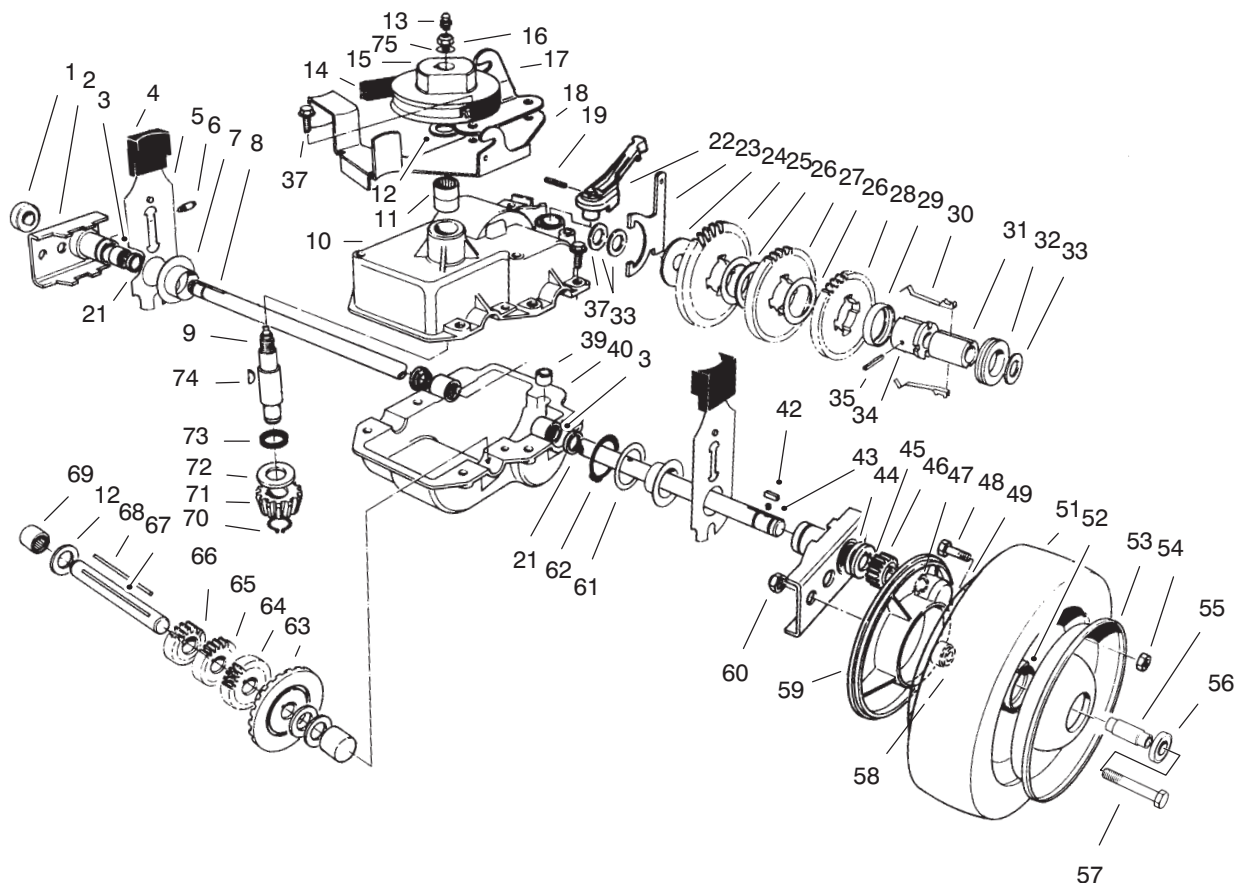

Ref. No.	Part No.	Description	No. Used
4	32144-70	Screw - Thread Forming	2
5	32144-102	Screw - Thr'd Forming	3
6	84-4960	Decal - Proline	1
7	86-7990	Screw - Clamp (Used on Serial No. 6901102 & Up)	1
8	2210-249	Clamp - Casing (Used on Serial No. 6901102 & Up)	1

C-1137

BLADE BRAKE CLUTCH ASSEMBLY

Ref. No.	Part No.	Description	No. Used
1	49-2810	Link - Control	1
2	32104-107	Screw - Self Tap Hex Hd.	1
3	3256-23	Washer - Plain	1
4	49-7960	Bell Crank	1
5	49-7950	Sleeve - Bell Crank	1
6	3257-17	Key - Woodruff	1
7	56-6160	Flywheel	1
8	56-6170	Drum - Brake	1
9	46-5692	Shield	1
10	3296-39	Nut - Lock	2
11	62-4280	Spacer - Blade	1
12	54-9190	Locknut	2
13	80-2770	Cup - Anti-Scalp	1
14	91-2255	Stiffener - Blade	1
15	3296-33	Locknut	1
16	42-6890	Hub Assembly	1
17	52-3480	Dampener - Vibration	2
18	42-3190	Bolt - Blade	2

Ref. No.	Part No.	Description	No. Used
19	56-6180	Pulley Driver	1
20	3296-47	Locknut	1
21	84-9130	Arm - Idler	1
22	46-5650	Pulley Idler	1
23	84-9180	Brake Plate	1
24	322-6	Hex Hd. Capscrew	1
25	14-9419	Blade - 21"	1
26	46-5631	Hub - Idler Pulley	2
27	42-0884	V-Belt	1
28	68-9780	Bearing	2
29	70-1160	Washer - P.M.	1
30	85-6880	Spring - Torsion Lower	1
31	49-7970	Spring - Torsion Upper	1
32	32104-96	Screw - Self Tap Hex Hd.	1
33	49-2820	Lever	1
34	323-6	Screw - Hex Hd. Cap	2
35	84-8930	Retainer - Shield	2