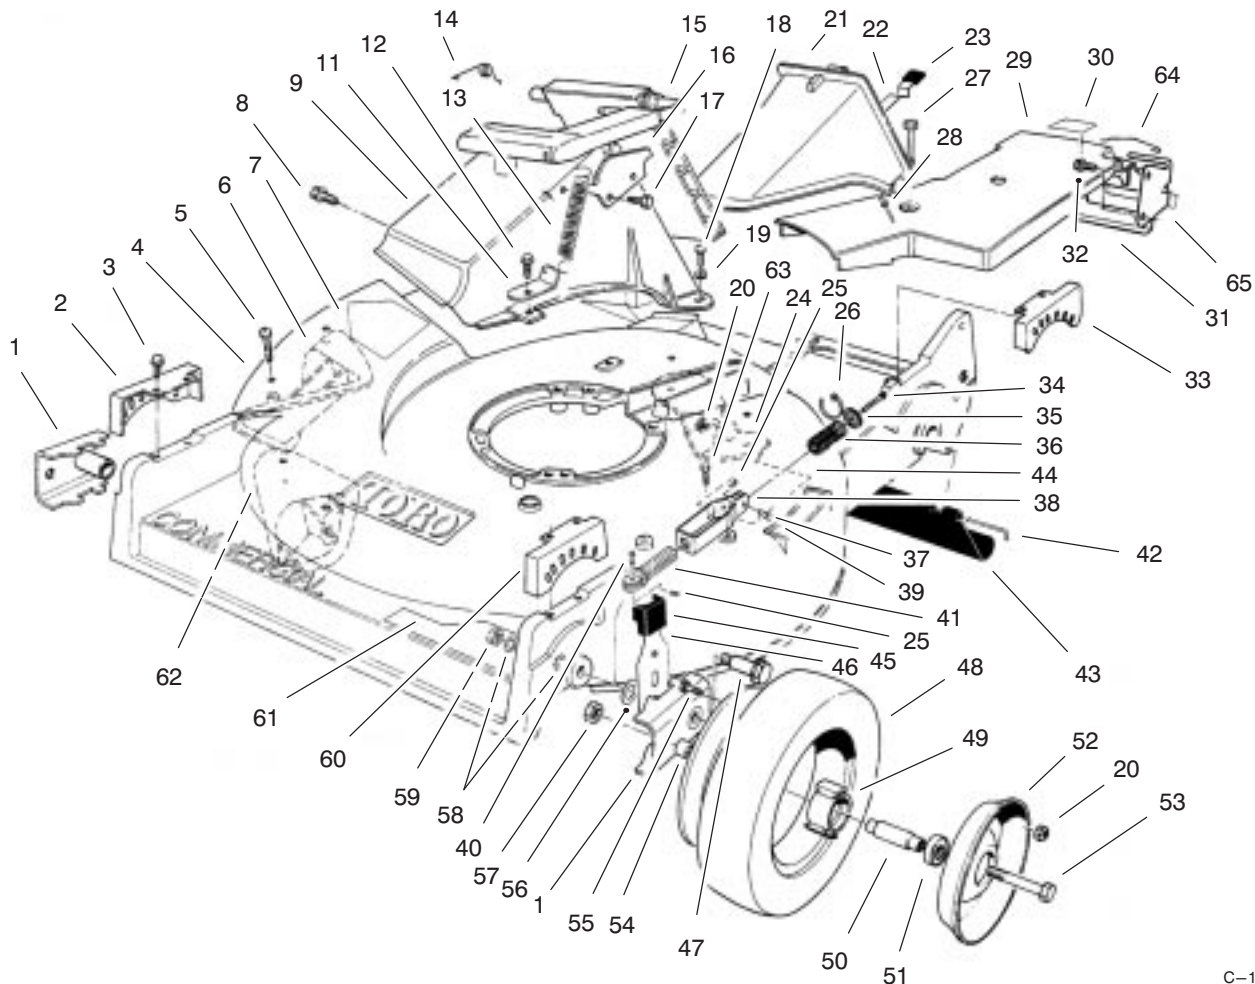

MODEL NO. 22151-6900001 & UP

PARTS CATALOG

PROLINE 21"
Recycler® Mower

C-1135

HOUSING ASSEMBLY

Ref. No.	Part No.	Description	No. Used
1	61-8300	Pivot Arm Assembly	2
2	49-8770	Quadrant - Front R.H.	1
3	49-2040	Screw - Thread Forming	8
4	14-9479	Housing - Commercial (Incl. Ref. #5-7, 24, 44, & 62 pg. 1-2) (Incl. Ref. #28 pg. 4)	1
5	32144-111	Screw - Pan Hd.	6
6	92-1730	Kicker	1
7	43-8480	Decal - Danger	1
8	46-6810	Screw - Thread Forming	1
9	82-9150	Chute - Discharge (Used on Serial No. 6900001-6901101)	1
9	82-9152	Chute - Discharge (Used on Serial No. 6901102 & Up)	1

Ref. No.	Part No.	Description	No. Used
11	71-9350	Bracket - Spring	1
12	46-6811	Screw - Thread Forming	1
13	76-4660	Spring	1
14	80-3770	Retainer - Door	1
15	77-0200	Door Assembly (Used on Serial No. 6900001-6901101)	1
15	93-7351	Door Assembly (Used on Serial No. 6901102 & Up)	1
16	76-4570	Plate - Latch (Used on Serial No. 6900001-6901101)	1
16	93-3154	Plate - Latch (Used on Serial No. 6901102 & Up)	1
17	46-8090	Screw - Self Tapping	2