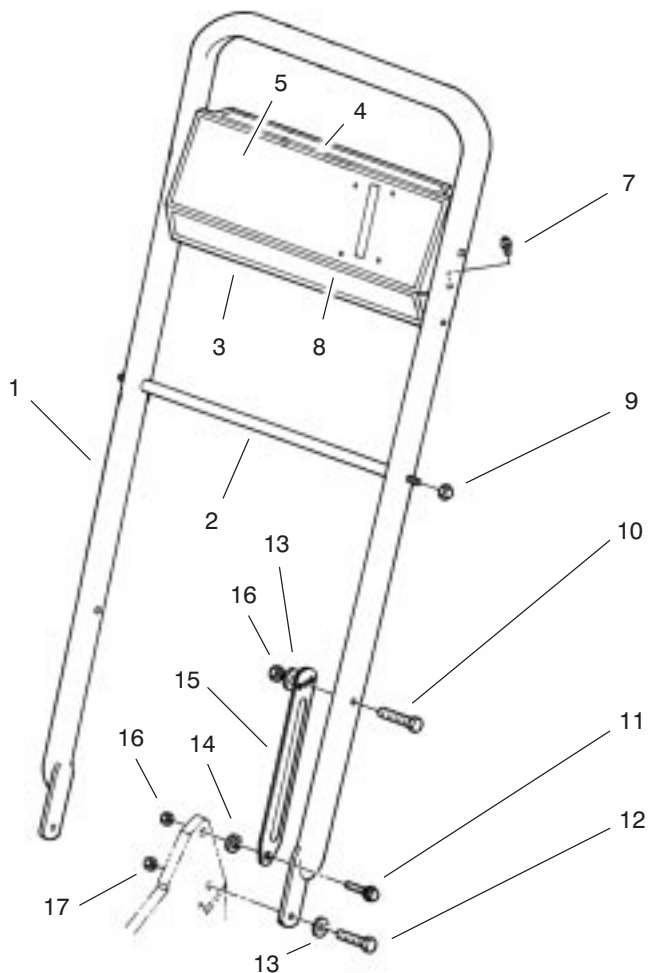

C-1139

HANDLE ASSEMBLY

Ref. No.	Part No.	Description	No. Used
1	84-8860	Handle	1
2	48-2810	Rod - Bag Support	1
3	14-7709	Panel - Control (Incl. Ref. #4, 5, & 8)	1
4	63-9060	Decal - Danger	1
5	85-6730	Decal - Panel	1
7	32104-76	Screw - Self Tapping	6
8	85-6720	Decal - Proline	1
9	32111-7	Nut - Acorn	2

Ref. No.	Part No.	Description	No. Used
10	322-7	Screw - Hex Hd. Cap	2
11	27-7210	Screw - Shoulder	2
12	322-6	Screw - Hex Hd. Cap	2
13	3290-456	Washer - Flat	4
14	3-3287	Spacer - Handle Latch	2
15	84-8361	Latch - Handle L.H.	1
*	84-8401	Latch - Handle R.H.	1
16	3296-29	Nut - Lock	4
17	3296-47	Nut - Lock	2

*Not Illustrated