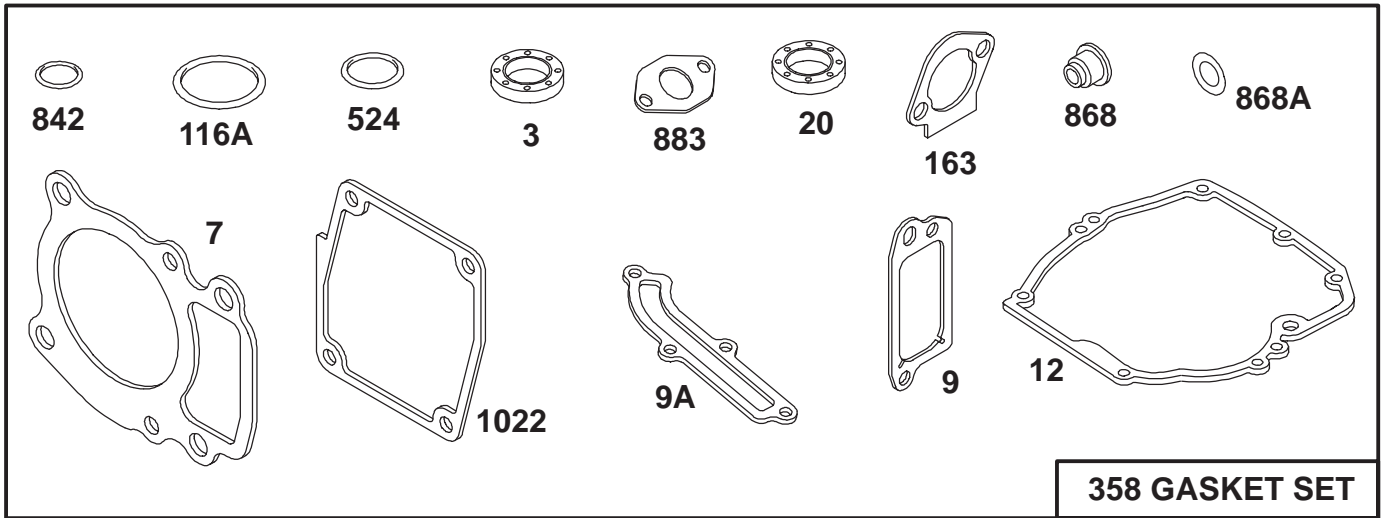

Assemblies include all parts shown in frames.

ENGINE GTS 150

Ref. No.	Part No.	Description	No. Used
★3	77-9060	Seal-Oil	1
★7	77-7740	Gasket-Cylinder Head	1
★9	77-9440	Gasket-Breather	1
★9A	77-7410	Gasket-Breather	1
★12	77-7550	Gasket-Engine Base	1
★20	77-7570	Seal-Oil	1
●104	77-8180	Pin-Float Hinge	1
●◆116	77-8210	Sealing-Gasket	1
★116A	77-7660	O-Ring	1
117	77-9610	Jet - Main	1
●118	77-8230	Valve & Spring-Needle	1
121	77-8920	Overhaul Kit-Carburetor	1
●122	77-7820	Adapter Assy.	1
●127	77-8100	Plug-Welch	1
●134	77-8110	Valve-Inlet (Includes Seat)	1

Ref. No.	Part No.	Description	No. Used
●◆137	77-8200	Gasket-Float Bowl	1
★163	77-7960	Gasket-Air Cleaner	1
358	77-8900	Gasket Set	1
★524	77-7270	Seal-O Ring	1
◆634	77-8150	Washer-Seal	1
★842	77-7300	Seal-O Ring	1
★868	77-7890	Seal Assy.-Valve	1
★868A	77-7900	Seal-Valve	1
★883	77-7760	Gasket-Exhaust	1
977	77-8930	Carburetor Gasket Set	1
★1022	77-7320	Gasket-Rocker Cover	1
●1039	77-7250	Limiter-Float	1
1091	77-9650	Cap - Limiter	1

● Included in Carburetor Gasket Set-Part No. 77-8920
◆ Included in Carburetor Gasket Set-Part No. 77-8930.

★ Included in Gasket Set-Part No. 77-8900