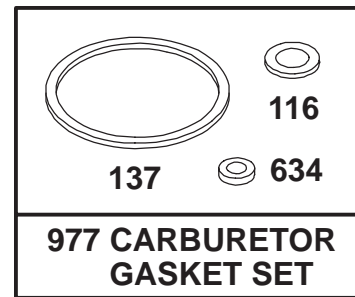

Assemblies include all parts shown in frames.

ENGINE GTS 150

Ref. No.	Part No.	Description	No. Used
★3	77-9060	Seal-Oil	1
★7	77-7740	Gasket-Cylinder Head	1
★9	77-9440	Gasket-Breather	1
★9A	77-7410	Gasket-Breather	1
★12	77-7550	Gasket-Engine Base	1
★20	77-7570	Seal-Oil	1
●104	77-8180	Pin-Float Hinge	1
●◆116	77-8210	Sealing-Gasket	1
★116A	77-7660	O-Ring	1
117	77-9610	Jet - Main	1
●118	77-8230	Valve & Spring-Needle	1
121	77-8920	Overhaul Kit-Carburetor	1
●122	77-7820	Adapter Assy.	1
●127	77-8100	Plug-Welch	1
●134	77-8110	Valve-Inlet (Includes Seat)	1

Ref. No.	Part No.	Description	No. Used
●◆137	77-8200	Gasket-Float Bowl	1
★163	77-7960	Gasket-Air Cleaner	1
358	77-8900	Gasket Set	1
★524	77-7270	Seal-O Ring	1
◆634	77-8150	Washer-Seal	1
★842	77-7300	Seal-O Ring	1
★868	77-7890	Seal Assy.-Valve	1
★868A	77-7900	Seal-Valve	1
★883	77-7760	Gasket-Exhaust	1
977	77-8930	Carburetor Gasket Set	1
★1022	77-7320	Gasket-Rocker Cover	1
●1039	77-7250	Limiter-Float	1
1091	77-9650	Cap - Limiter	1

● Included in Carburetor Gasket Set-Part No. 77-8920
◆ Included in Carburetor Gasket Set-Part No. 77-8930.

★ Included in Gasket Set-Part No. 77-8900