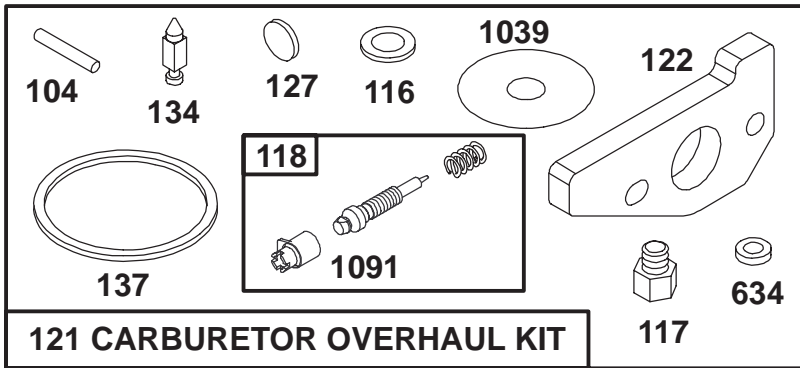

Assemblies include all parts shown in frames.

ENGINE GTS 150

Ref. No.	Part No.	Description	No. Used
★3	77-9060	Seal-Oil	1
★7	77-7740	Gasket-Cylinder Head	1
★9	77-9440	Gasket-Breather	1
★9A	77-7410	Gasket-Breather	1
★12	77-7550	Gasket-Engine Base	1
★20	77-7570	Seal-Oil	1
●104	77-8180	Pin-Float Hinge	1
●◆116	77-8210	Sealing-Gasket	1
★116A	77-7660	O-Ring	1
117	77-9610	Jet - Main	1
●118	77-8230	Valve & Spring-Needle	1
121	77-8920	Overhaul Kit-Carburetor	1
●122	77-7820	Adapter Assy.	1
●127	77-8100	Plug-Welch	1
●134	77-8110	Valve-Inlet (Includes Seat)	1

Ref. No.	Part No.	Description	No. Used
●◆137	77-8200	Gasket-Float Bowl	1
★163	77-7960	Gasket-Air Cleaner	1
358	77-8900	Gasket Set	1
★524	77-7270	Seal-O Ring	1
◆634	77-8150	Washer-Seal	1
★842	77-7300	Seal-O Ring	1
★868	77-7890	Seal Assy.-Valve	1
★868A	77-7900	Seal-Valve	1
★883	77-7760	Gasket-Exhaust	1
977	77-8930	Carburetor Gasket Set	1
★1022	77-7320	Gasket-Rocker Cover	1
●1039	77-7250	Limiter-Float	1
1091	77-9650	Cap - Limiter	1

● Included in Carburetor Gasket Set-Part No. 77-8920
◆ Included in Carburetor Gasket Set-Part No. 77-8930.

★ Included in Gasket Set-Part No. 77-8900