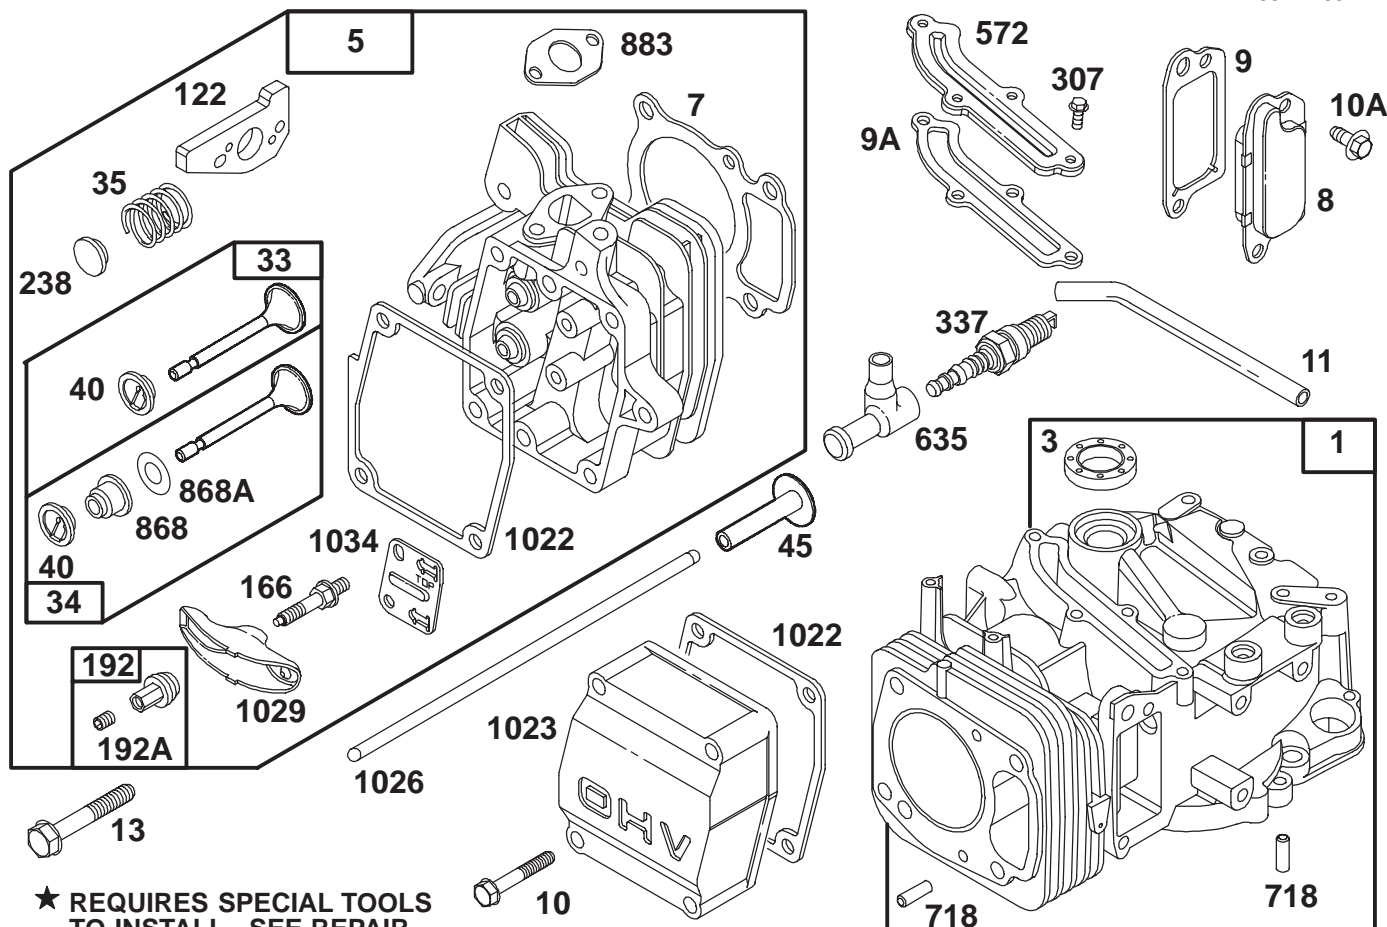

★ REQUIRES SPECIAL TOOLS TO INSTALL. SEE REPAIR INSTRUCTION MANUAL.

Assemblies include all parts shown in frames.

ENGINE GTS 150

Ref. No.	Part No.	Description	No. Used
1	77-7590	Cylinder Assy	1
★3	77-9060	Seal-Oil	1
5	77-7730	Head-Cylinder	1
★7	77-7740	Gasket-Cylinder Head	1
8	77-7430	Breather Assy	1
★9	77-7440	Gasket-Breather	1
★9A	77-7410	Gasket-Breather	1
10	77-7360	Screw-Hex Head (Valve Cover)	4
10A	77-9200	Screw-Hex. Head	2
11	77-7350	Tube-Breather	1
13	77-7630	Screw-Cylinder Head	1
33	77-7860	Valve-Exhaust	1
34	77-7880	Valve-Intake	1
35	77-7810	Spring-Valve	1
40	77-7870	Retainer-Spring	1
45	77-7610	Tappet-Valve	1
●122	77-7820	Adapter Assy	1
166	77-7780	Stud-Rocker Arm	1

Ref. No.	Part No.	Description	No. Used
192	77-7910	Ball & Screw-Rocker Arm	1
192A	77-9090	Screw-Set	1
238	77-7800	Cap-Valve	1
307	77-7420	Screw-Cover Mtg (Breather Cover)	1
337	77-7330	Plug-Spark	1
572	77-7400	Cover-Breather	1
635	77-9190	Elbow-Spark Plug	1
718	77-7600	Pin-Cylinder	1
★868	77-7890	Seal Assy-Valve	1
★868A	77-7900	Gasket-Valve	1
★883	77-7760	Gasket-Exhaust	1
★1022	77-7320	Gasket-Rocker Cover	1
1023	77-7060	Cover-Valve	1
1026	77-7620	Rod-Push	1
1029	77-7790	Arm-Rocker	1
1034	77-7770	Guide-Push Rod	1
	77-9280	Short Block	1

★ Included in Gasket Set-Part No. 77-8900.

● Included in Carburetor Overhaul Kit-Part No. 77-8920.