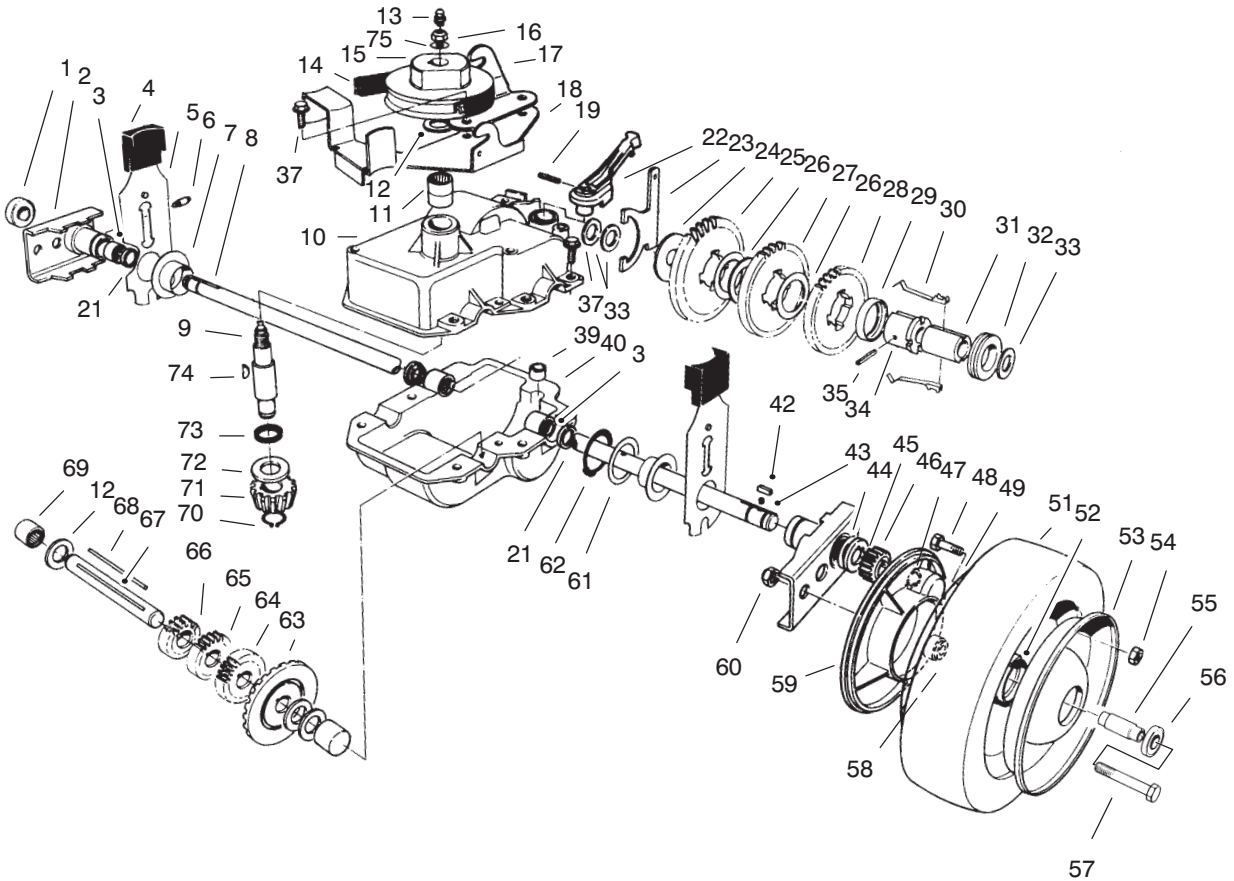

T-0678A

GEAR CASE ASSEMBLY(Continued)

Ref. No.	Part No.	Description	No. Used
48	321-2	Screw - Cap, Hex. Hd.	8
49	92-4957	Wheel Half & Gear Ass'y	2
51	53-7740	Tire	2
52	52-2410	Hub	2
53	53-7780	Plate - Wheel Half	2
54	3296-42	Nut - Lock	8
55	52-2440	Spacer - Bearing	2
56	52-2450	Bearing - Wheel	4
57	323-13	Screw - Cap, Hex. Hd.	2
58	74-1650	Spacer - Wheel	2
59	74-1640	Cover - Wheel	2
60	32152-2	Nut - Lock	2
61	74-1810	Washer	2
62	32151-36	Ring - Retaining	2
63	74-1760	Gear - Bevel	1
64	39-6650	Gear - 18T	1

Ref. No.	Part No.	Description	No. Used
65	46-3550	Gear - 14T	1
66	46-3540	Gear - 12T	1
67	53-7950	Shaft - Intermediate	1
68	39-7842	Key - Square	1
69	252-103	Bearing - Closed	2
70	32151-57	Ring - Retaining	1
71	39-6660	Pinion - Bevel	1
72	47-2910	Washer - Thrust	1
73	47-7260	Seal	1
74	3257-1	Key - Woodruff	2
75	3256-45	Washer - Flat	1
*	74-1861	Gear Case Assembly (Incl. Ref. #3, 8-13, 15, 16,, 21, 23-40 & 63-74)	1
*	74-1720	Wheel & Tire Assembly (Incl. Ref. #48-49 & 51-54)	2

*Not Illustrated