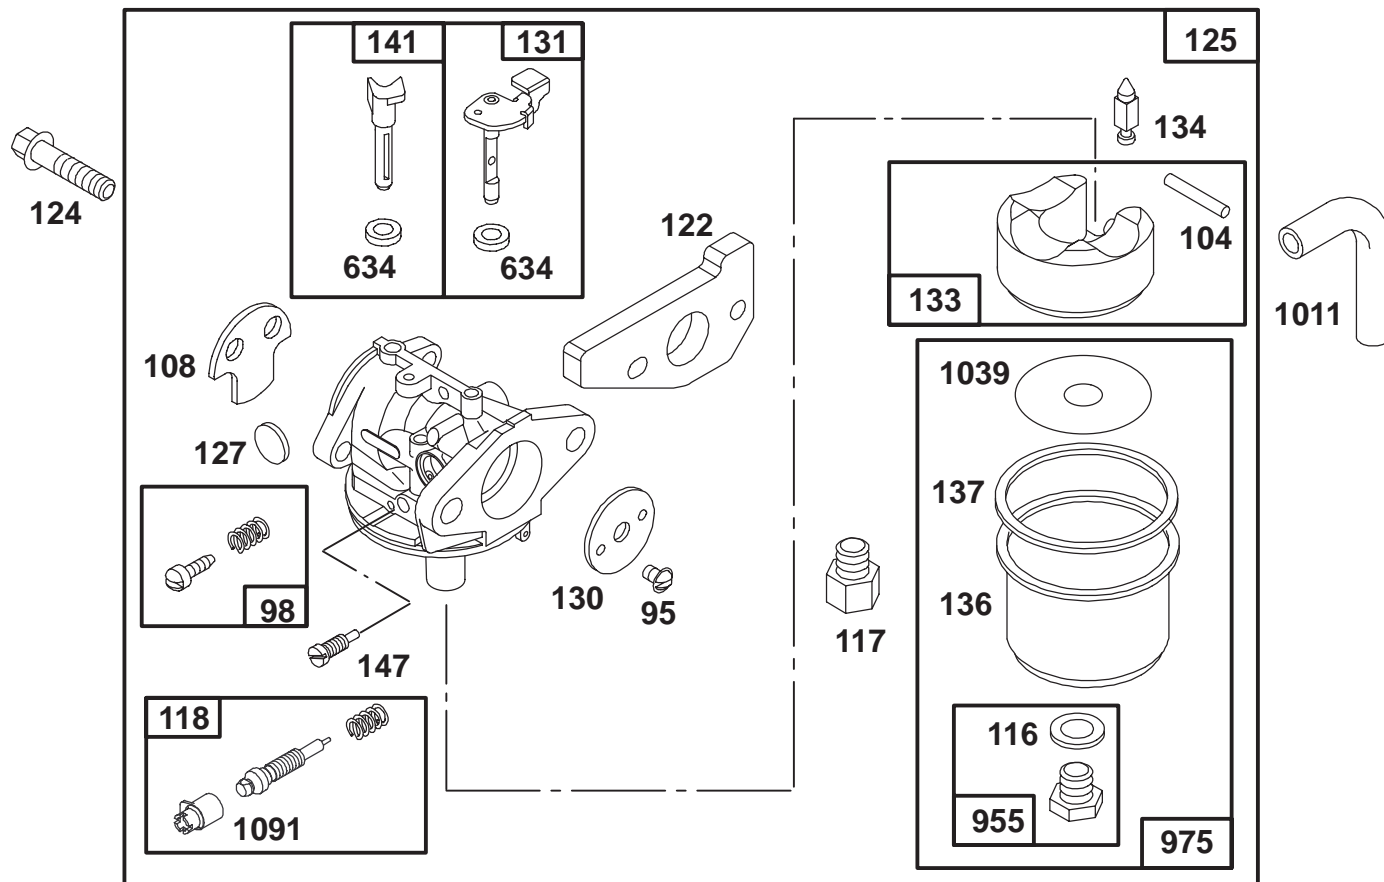

Assemblies include all parts shown in frames.

ENGINE GTS 150

Ref. No.	Part No.	Description	No. Used
95	77-8090	Screw-Valve Mtg	1
98	77-8240	Screw-Idle Adj	1
•104	77-8180	Pin-Float Hinge	1
108	77-8070	Valve-Choke	1
◆116	77-8210	Sealing-Gasket	1
117	77-9610	Jet - Main	1
		Note: For High Altitude Jet, Order Part No. 94-1650	1
•118	77-8230	Valve & Spring-Needle	1
•122	77-7820	Adapter Assy	1
124	77-7970	Screw-Hex Head (carb mtg)	1
125	77-8050	Carburetor Assy	1
•127	77-8100	Plug-Welch	1
130	77-8080	Valve-Throttle	1
131	77-8160	Shaft-Throttle	1

Ref. No.	Part No.	Description	No. Used
133	77-8170	Float-Carburetor	1
•134	77-8110	Valve-Inlet (Includes Seat)	1
136	77-7240	Bowl-Fuel	1
◆137	77-8200	Gasket-Float Bowl	1
141	77-8130	Shaft-Choke	1
147	77-8120	Adapter-Jet Note: For High Altitude Jet, Order Part No. 77-9000.	1
◆634	77-8150	Washer-Seal	1
955	77-8220	Screw-Hex Head	1
975	77-8190	Bowl Assy-Carburetor	1
1011	77-8040	Tube-Vent	1
•1039	77-7250	Limiters-Float	1
1091	77-9650	Cap - Limiter	1

- Included in Carburetor Overhaul Kit - Part No. 77-8920
- Included in Gasket Set - Part No. 77-8930.