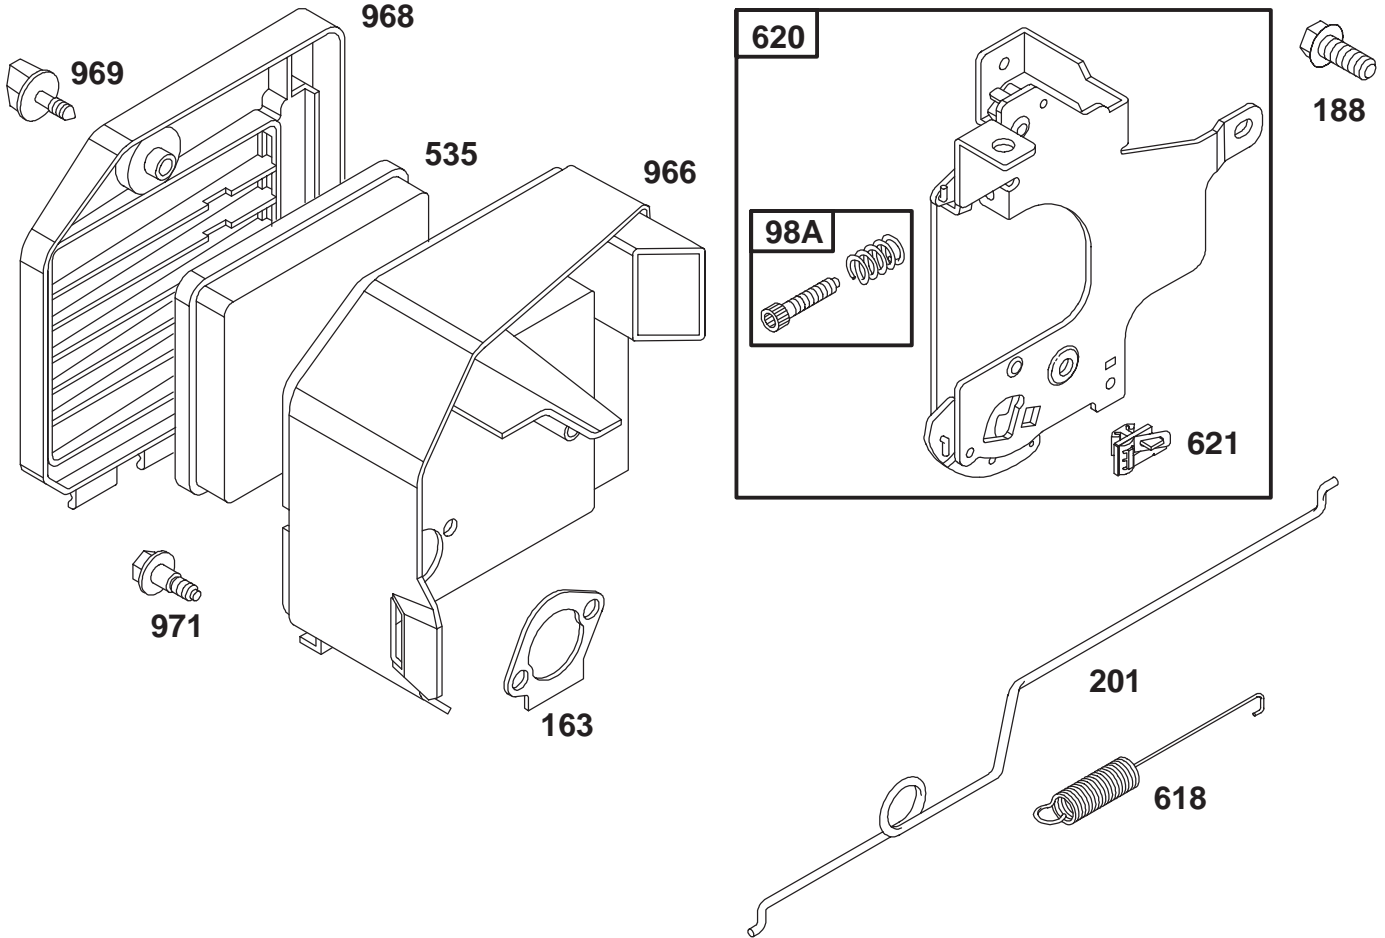

Assemblies include all parts shown in frames.

ENGINE GTS 150

Ref. No.	Part No.	Description	No. Used
98A	77-8020	Screw Assy-Speed Adj	1
★163	77-7960	Gasket-Air Cleaner	1
188	94-1652	Screw-Hex Head	2
201	77-7980	Link-Governor	1
535	77-7950	Element-Filter	1
618	77-8140	Spring-Choke	1

Ref. No.	Part No.	Description	No. Used
620	77-8000	Bracket-Carburetor	1
621	77-8010	Switch-Stop	1
966	77-7940	Base Air Cleaner	1
968	77-7040	Cover-Air Cover	1
969	77-7920	Screw-Air Cleaner	1
971	77-7930	Screw-Air Cleaner	1

★ Included in Gasket Set-Part No. 77-8900.