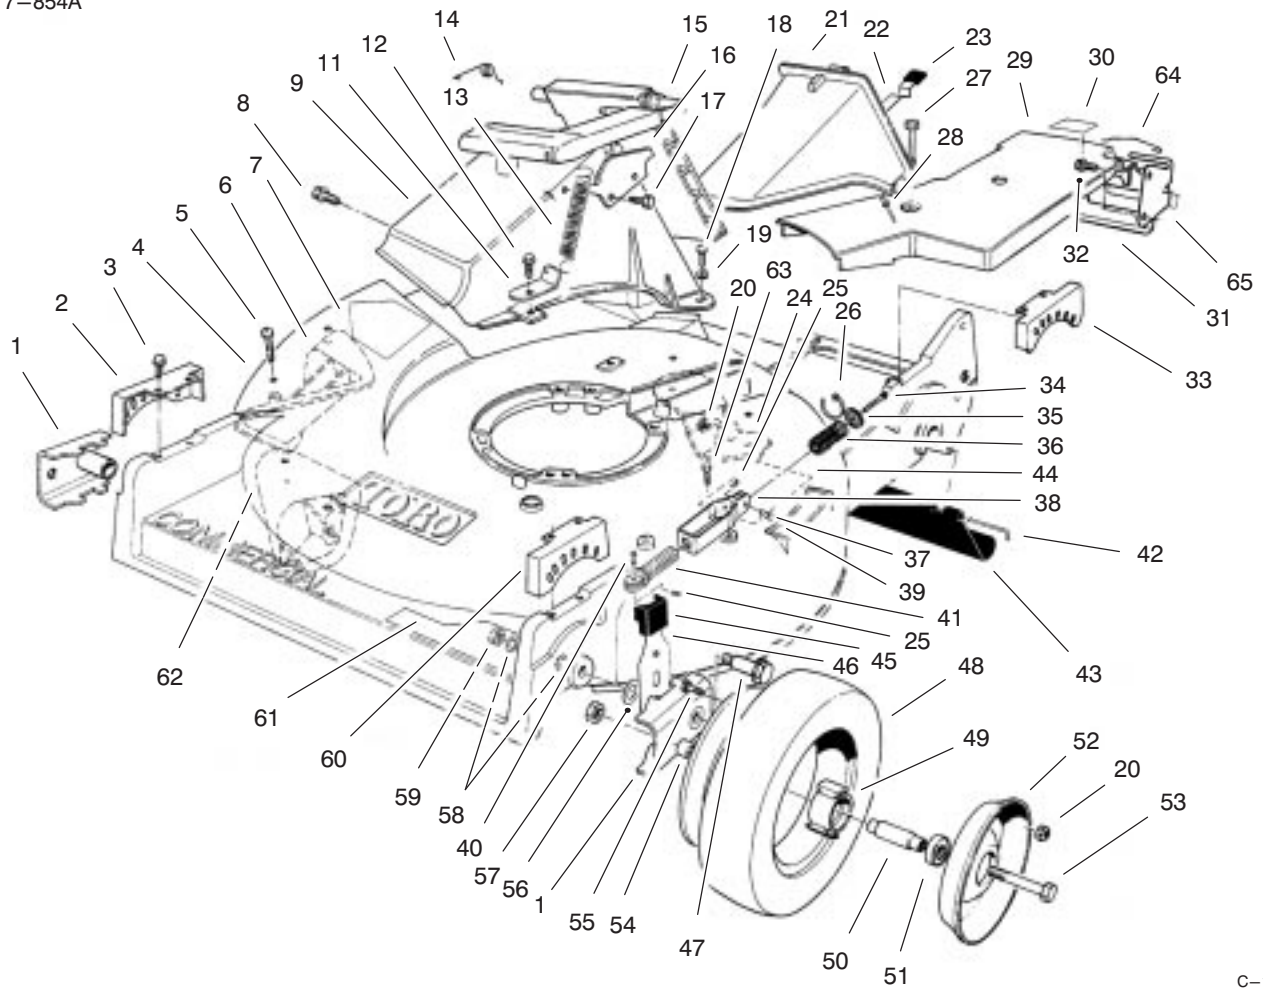

C-1135

HOUSING ASSEMBLY (Continued)

Ref. No.	Part No.	Description	No. Used	Ref. No.	Part No.	Description	No. Used
18	321-7	Screw - Hex Hd. Cap	2	43	44-0580	Shield - Rear Safety	1
19	3256-22	Washer - Flat	2	44	71-9370	Decal - Danger Covers	1
20	3296-42	Nut - Lock	10	45	25-7740	Knob - Arm	2
21	77-0500	Plug - Discharge (Incl. Ref. #22, 23, & 28)	1	46	66-7560	Spring Arm Ass'y - Front	2
22	76-4640	Latch - Plug	1	47	27-6232	Screw - Pivot	2
23	76-4650	Grip - Latch	1	48	53-7740	Tire	2
24	92-1750	Plate - Kicker	1	49	52-2410	Hub Ass'y	2
25	3272-1	Pin - Cotter	2	50	52-2440	Spacer - Bearing	2
26	3290-378	Tie - Cable	1	51	52-2450	Bearing - Wheel	4
27	37-7260	Screw - Special	2	52	53-7780	Plate - Wheel Half	4
28	3295-35	Rivet	1	53	323-12	Screw - Hex Hd. Cap	2
29	86-5231	Cover - Belt	1	54	52-2480	Spacer - Wheel	2
30	52-2620	Label - Grease	1	55	321-2	Screw - Hex Hd. Cap	8
31	74-1741	Bracket - Traction Adj.	1	56	257-3	Washer - Pivot	2
32	32144-70	Screw - Thread Forming	1	57	32152-2	Nut - Lock	2
33	49-8740	Quadrant - Rear L.H.	1	58	40-1940	Washer - Hardened	4
*	49-8750	Quadrant - Rear R.H.	1	59	3296-6	Nut - Lock	2
34	46-7040	Screw - Hex Hd. Cap	1	60	49-8760	Quadrant - Front L.H.	1
35	65-5280	Retainer - Spring	1	61	92-1796	Decal - Recycler	1
36	84-9100	Spring - BBC	1	62	92-1720	Plate - Kicker	1
37	84-9040	Pin - Cable	1	63	323-6	Screw - Hex Hd. Cap	2
38	84-8880	Bracket - Spring	1	64	46-7030	Retainer - Cable	1
39	46-7370	Decal - Step Pad	1	65	74-1970	Decal - Traction Drive	1
40	84-9050	Pin - Spring Guide	1	*	53-7720	Wheel & Tire Assembly (Incl. Ref. #20, 48-49, 52, & 55)	2
41	84-8870	Guide - Spring	1				
42	33-3208	Rod - Shield	1				