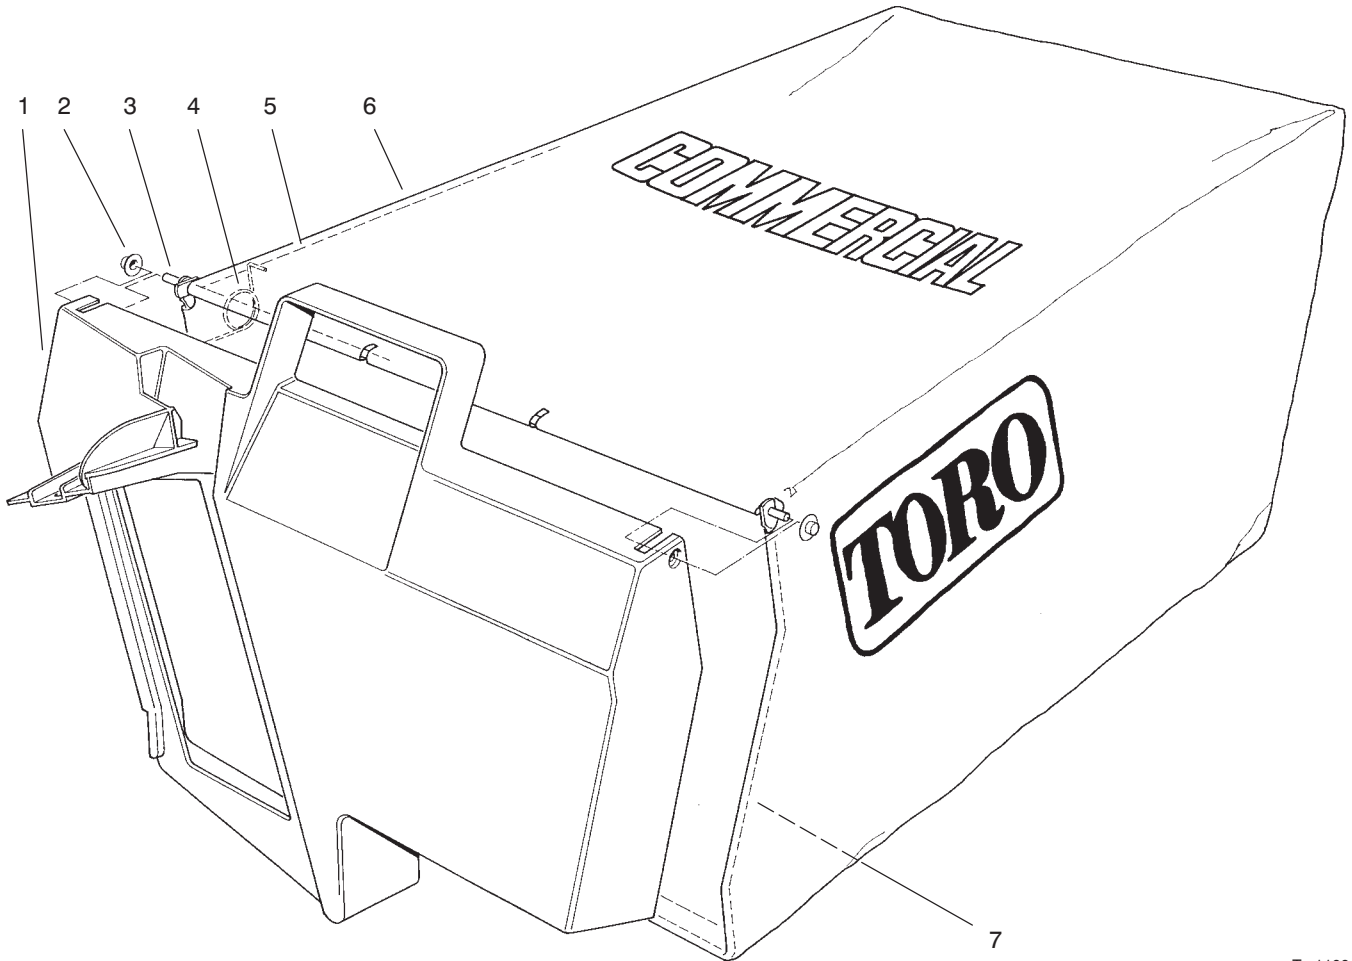

T-1100

GRASS BAG ASSEMBLY No. 11-5609

Ref. No.	Part No.	Description	No. Used
1	48-2840	Door - Bag, Grass	1
2	3290-422	Nut - Push, Washer Cap	2
3	33-4820	Hinge - Door, Bag	1
4	36-6910	Spring	2

Ref. No.	Part No.	Description	No. Used
5	42-4030	Frame - Bag, Upper	1
6	8-2759	Bag - Grass	1
7	42-4020	Frame - Bag	1