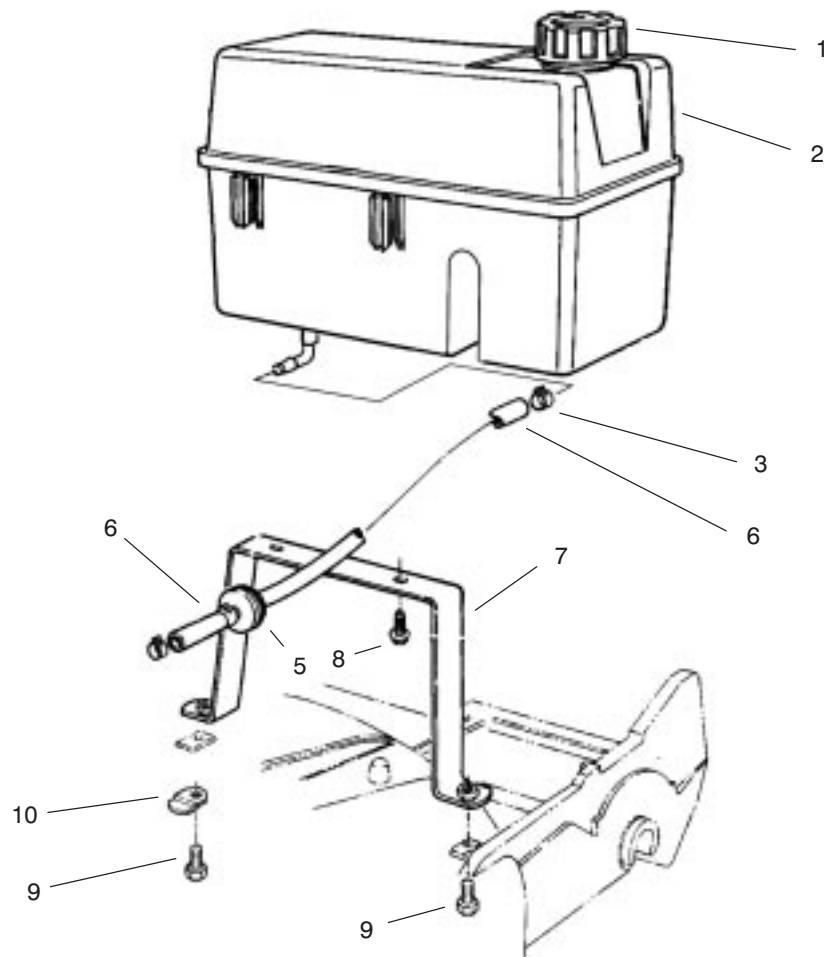

*Not Illustrated

C-1140

TRACTION CONTROL ASSEMBLY

Ref. No.	Part No.	Description	No. Used
1	3290-378	Tie - Cable	2
2	17-9427	Screw - Handle	1
3	49-1631	Support - Spacer	1
4	84-8940	Bar - Control	1
5	84-9030	Spacer - Control Bracket	1
6	3296-29	Nut - Lock	1
7	92-1778	Bracket - Control	1
8	3296-42	Nut - Lock	1
9	322-19	Screw - Hex Hd. Cap	1
10	46-6430	Screw - Handle	1
11	71-9310	Spacer	1
12	3272-1	Pin - Cotter	1
13	84-9040	Pin - Cable	1

Ref. No.	Part No.	Description	No. Used
14	3296-58	Nut - Hex Flange	1
15	84-9000	Lever - Traction	1
16	86-9320	Bushing - Nylon Flange	1
17	84-8990	Lever - BBC	1
18	85-6750	Spring - Control	1
19	71-9320	Spacer	1
20	85-6770	Control - Throttle	1
21	3296-2	Nut - Lock	4
22	84-9120	Cable - Traction	1
23	84-9110	Cable - Clutch	1
24	85-6780	Retainer - Throttle Control	1
25	85-6840	Cable - Throttle	1
26	3250-14	Screw - Phillips Pan Hd.	4