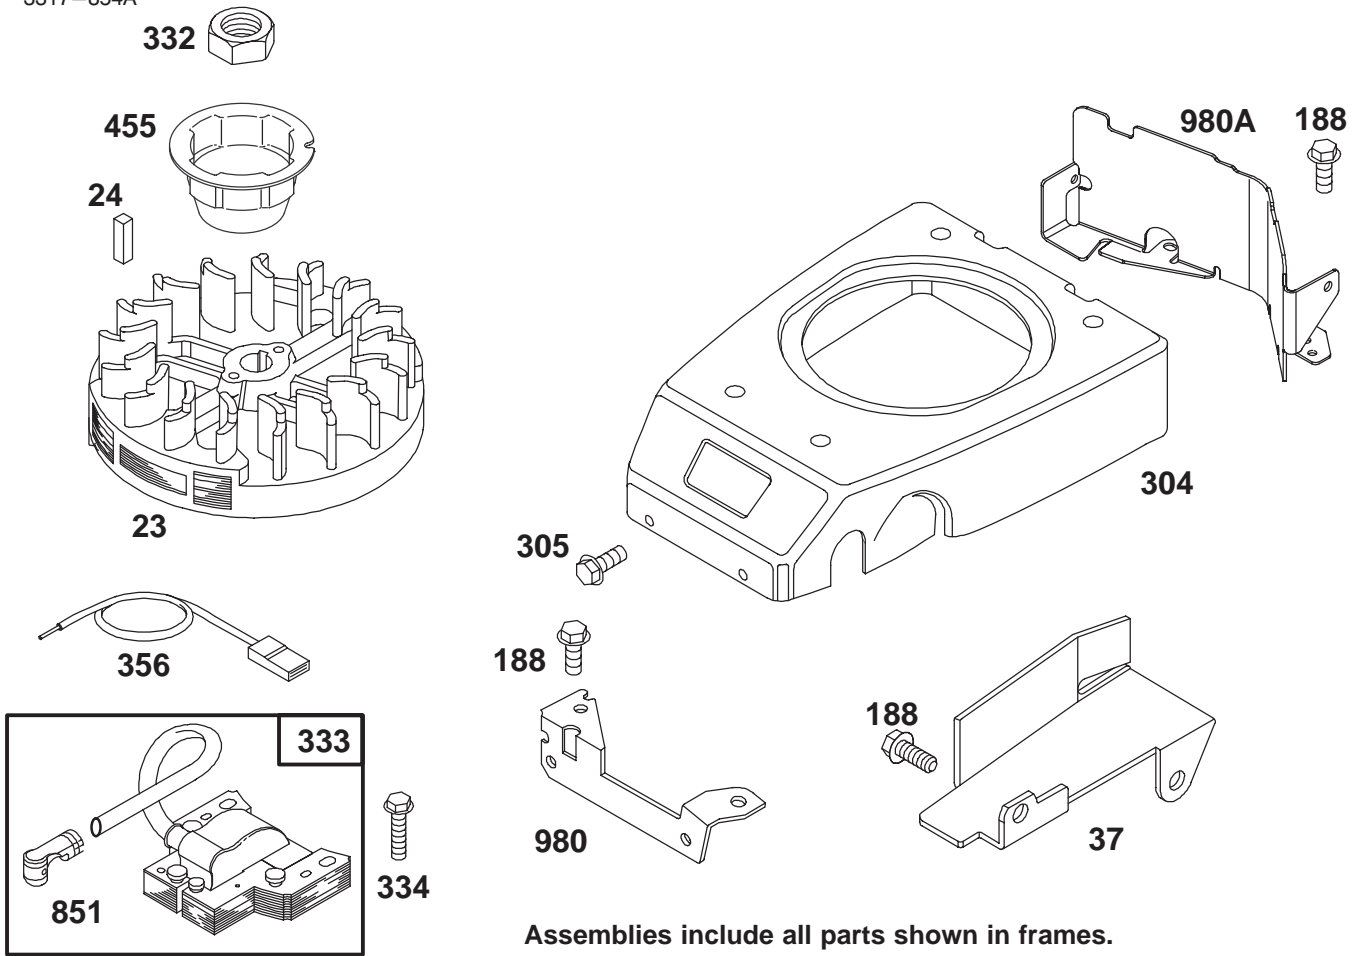

Assemblies include all parts shown in frames.

T-0323

ENGINE GTS 150

Ref. No.	Part No.	Description	No. Used
23	77-8330	Flywheel-Magneto	1
24	77-8340	Key-Flywheel	1
37	77-9170	Guard-Flywheel	1
188	94-1652	Screw-Hex Head	4
304	77-9160	Housing-Blower	1
305	77-8310	Screw-Hex Head (bl hsg)	4
332	77-8360	Nut-Flywheel	1

Ref. No.	Part No.	Description	No. Used
333	77-8420	Armature-Magneto	1
334	77-8440	Screw-Armature Mtg.	1
356	77-8400	Wire-Ground	1
455	77-8350	Cup-Starter	1
851	77-8430	Terminal-Spark Plug	1
980	77-9170	Bracket - Blower Housing	1
980A	77-9180	Bracket-Blower Housing	1