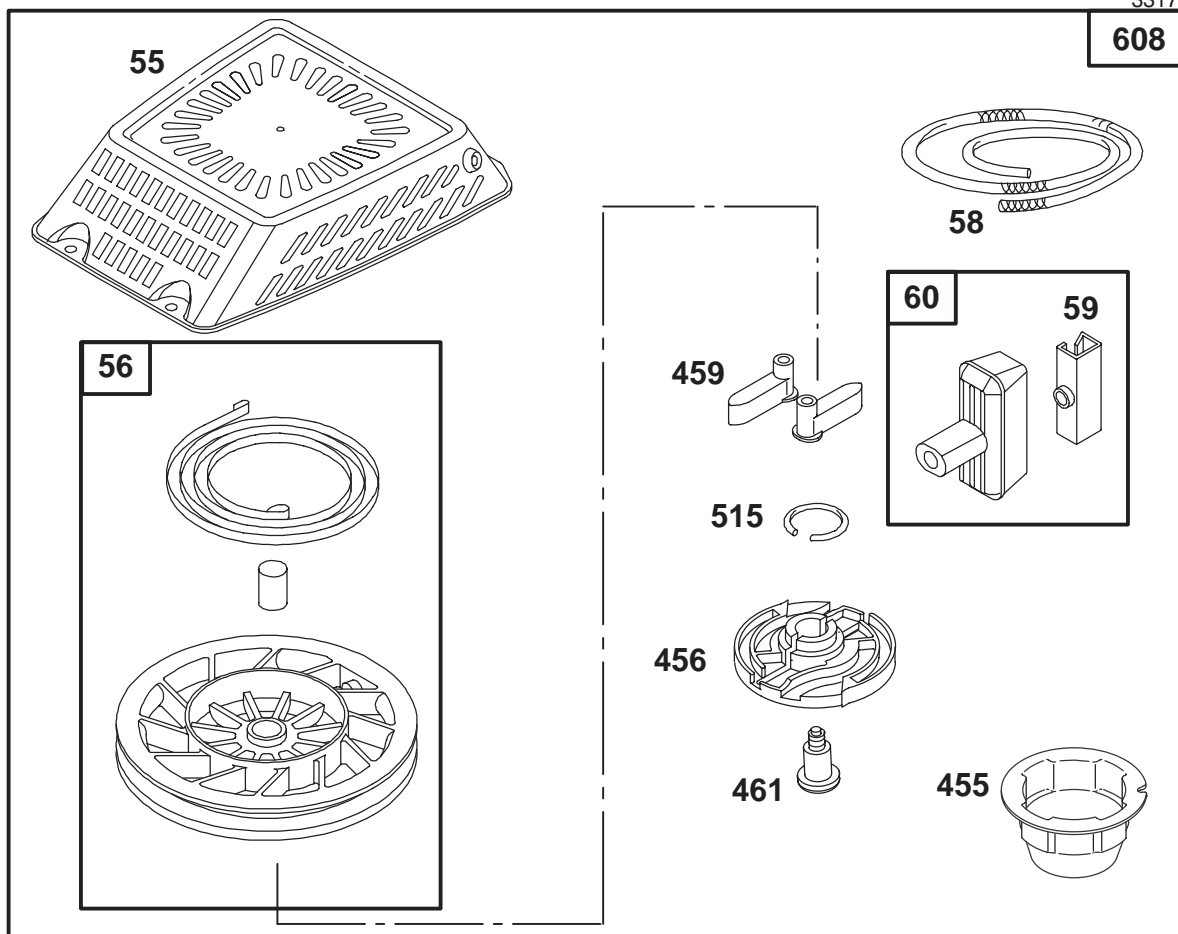

Assemblies include all parts shown in frames.

ENGINE GTS 150

Ref. No.	Part No.	Description	No. Used
55	77-8460	Housing-Rewind Starter	1
56	77-8560	Pulley-Rewind Starter	1
58	77-8480	Rope-Starter (Cut To Suit)	1
59	77-7210	Insert-Rewind Handle	1
60	77-8520	Handle-Rewind Starter	1
65	77-8300	Screw-Hex Head	1

Ref. No.	Part No.	Description	No. Used
455	94-1653	Cup - Starter	1
456	77-8470	Retainer-Rewind Starter	1
459	94-1654	Pawl-Starter	1
461	77-8490	Screw-Rewind Starter	1
515	94-1655	Spring-Torsion	1
608	77-8450	Starter Assy-Rewind	1