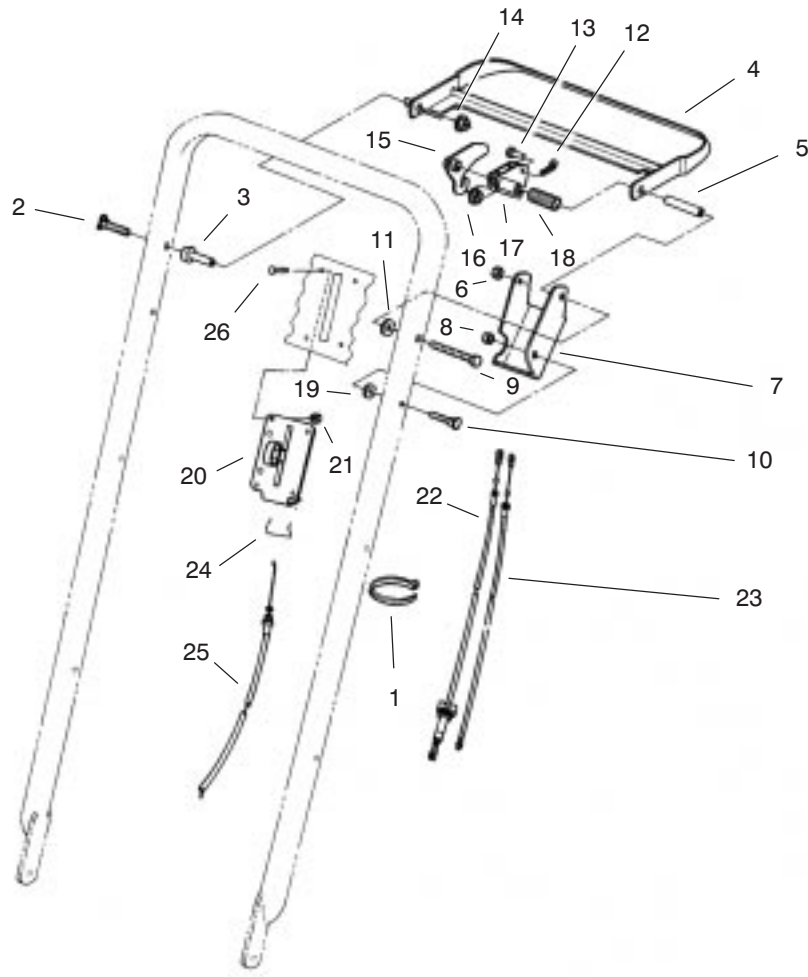

T-0678A

GEAR CASE ASSEMBLY(Continued)

Ref. No.	Part No.	Description	No. Used
48	321-2	Screw - Cap, Hex. Hd.	8
49	92-4957	Wheel Half & Gear Ass'y	2
51	53-7740	Tire	2
52	52-2410	Hub	2
53	53-7780	Plate - Wheel Half	2
54	3296-42	Nut - Lock	8
55	52-2440	Spacer - Bearing	2
56	52-2450	Bearing - Wheel	4
57	323-13	Screw - Cap, Hex. Hd.	2
58	74-1650	Spacer - Wheel	2
59	74-1640	Cover - Wheel	2
60	32152-2	Nut - Lock	2
61	74-1810	Washer	2
62	32151-36	Ring - Retaining	2
63	74-1760	Gear - Bevel	1
64	39-6650	Gear - 18T	1

*Not Illustrated

C-1139

HANDLE ASSEMBLY

Ref. No.	Part No.	Description	No. Used
1	84-8860	Handle	1
2	48-2810	Rod - Bag Support	1
3	14-7709	Panel - Control (Incl. Ref. #4, 5, & 8)	1
4	63-9060	Decal - Danger	1
5	85-6730	Decal - Panel	1
7	32104-76	Screw - Self Tapping	6
8	85-6720	Decal - Proline	1
9	32111-7	Nut - Acorn	2

*Not Illustrated

C-1140

TRACTION CONTROL ASSEMBLY

Ref. No.	Part No.	Description	No. Used
1	3290-378	Tie - Cable	2
2	17-9427	Screw - Handle	1
3	49-1631	Support - Spacer	1
4	84-8940	Bar - Control	1
5	84-9030	Spacer - Control Bracket	1
6	3296-29	Nut - Lock	1
7	92-1778	Bracket - Control	1
8	3296-42	Nut - Lock	1
9	322-19	Screw - Hex Hd. Cap	1
10	46-6430	Screw - Handle	1
11	71-9310	Spacer	1
12	3272-1	Pin - Cotter	1
13	84-9040	Pin - Cable	1