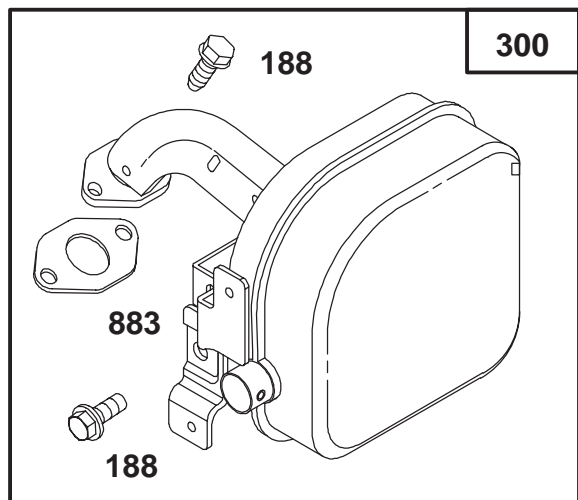

Assemblies include all parts shown in frames.

ENGINE GTS 150

Ref. No.	Part No.	Description	No. Used
188	94-1652	Screw - Hex Head	1
188A	77-7450	Screw - Hex Head	1
300	77-8640	Muffler-Exhaust	1

Ref. No.	Part No.	Description	No. Used
346	77-8650	Screw-Hex	1
832	77-8660	Guard-Muffler	1
★883	77-7760	Gasket-Exhaust	1

★ Included in Gasket Set-Part No. 77-8900