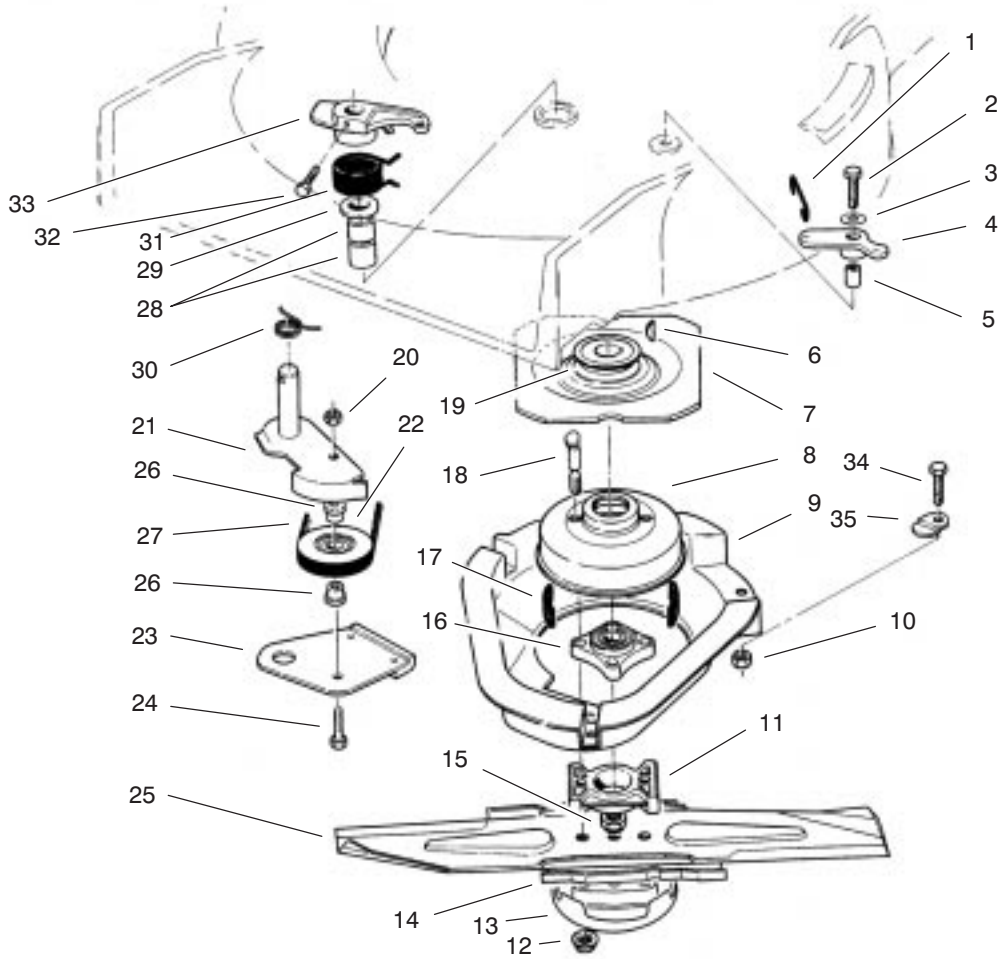

C-1137

BLADE BRAKE CLUTCH ASSEMBLY

Ref. No.	Part No.	Description	No. Used
1	49-2810	Link - Control	1
2	32104-107	Screw - Self Tap Hex Hd.	1
3	3256-23	Washer - Plain	1
4	49-7960	Bell Crank	1
5	49-7950	Sleeve - Bell Crank	1
6	3257-17	Key - Woodruff	1
7	56-6160	Flywheel	1
8	56-6170	Drum - Brake	1
9	46-5692	Shield	1
10	3296-39	Nut - Lock	2
11	62-4280	Spacer - Blade	1
12	54-9190	Locknut	2
13	80-2770	Cup - Anti-Scalp	1
14	91-2255	Stiffener - Blade	1
15	3296-33	Locknut	1
16	42-6890	Hub Assembly	1
17	52-3480	Dampener - Vibration	2
18	42-3190	Bolt - Blade	2

Ref. No.	Part No.	Description	No. Used
19	56-6180	Pulley Driver	1
20	3296-47	Locknut	1
21	84-9130	Arm - Idler	1
22	46-5650	Pulley Idler	1
23	84-9180	Brake Plate	1
24	322-6	Hex Hd. Capscrew	1
25	14-9419	Blade - 21"	1
26	46-5631	Hub - Idler Pulley	2
27	42-0884	V-Belt	1
28	68-9780	Bearing	2
29	70-1160	Washer - P.M.	1
30	85-6880	Spring - Torsion Lower	1
31	49-7970	Spring - Torsion Upper	1
32	32104-96	Screw - Self Tap Hex Hd.	1
33	49-2820	Lever	1
34	323-6	Screw - Hex Hd. Cap	2
35	84-8930	Retainer - Shield	2