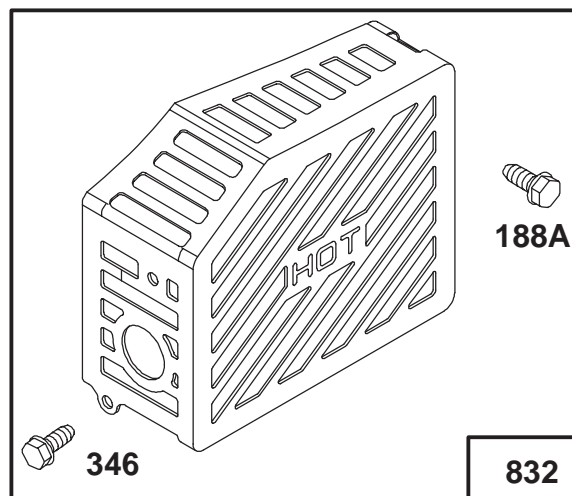

Assemblies include all parts shown in frames.

ENGINE GTS 150

Ref. No.	Part No.	Description	No. Used
188	94-1652	Screw - Hex Head	1
188A	77-7450	Screw - Hex Head	1
300	77-8640	Muffler-Exhaust	1

Ref. No.	Part No.	Description	No. Used
346	77-8650	Screw-Hex	1
832	77-8660	Guard-Muffler	1
★883	77-7760	Gasket-Exhaust	1

★ Included in Gasket Set-Part No. 77-8900