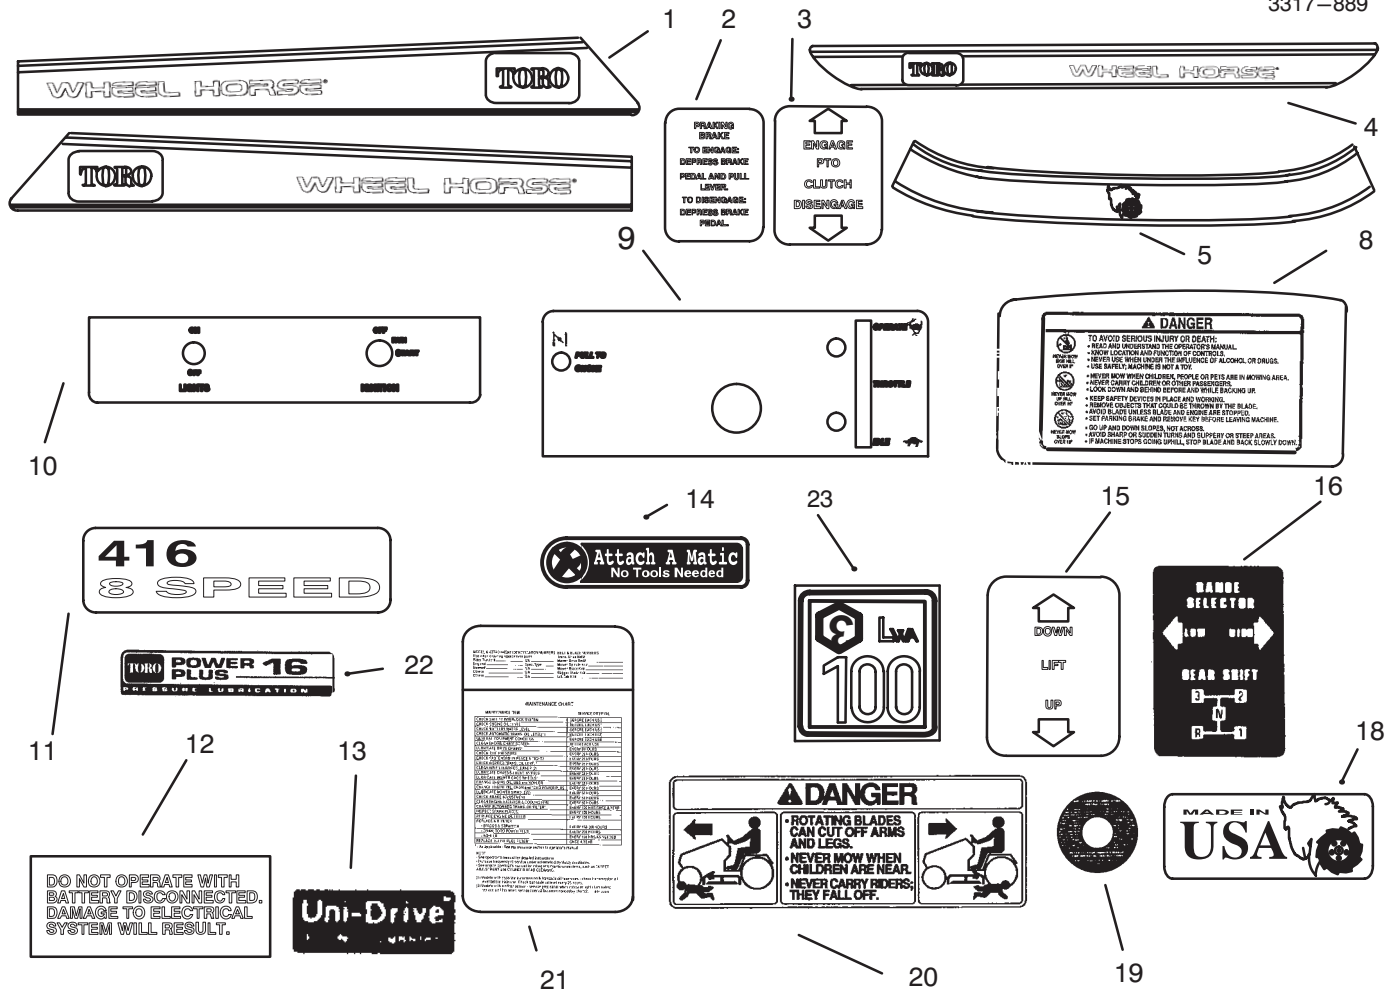

Ref. No.	Part No.	Description	No. Used
28	111314	Pin – Locking	1
29	113107	Clevis	1
30	933274	Pin – Spirol	1
31	113108	Rod – PTO Housing	1
32	933506	Pin – Cotter	1
33	102872	Shaft – PTO	1
34	32120-72	Ring – Retaining	2
35	32120-62	Ring – Retaining	1
36	109842	Bearing – Ball	1
37	103478	Housing – Pulley	1
38	6662	Bearing – Needle	1
39	6663	Seal	1
40	6658	Race – Bearing	1
41	321-8	Bolt – Nylok	4
42	6659	Retainer	2
43	114881	Facing – Clutch Plate	1
45	106695	Push-On Ring	1
47	3253-3	Washer – Lock	2
48	3256-27	Washer	1
49	102870	Bracket Support	1