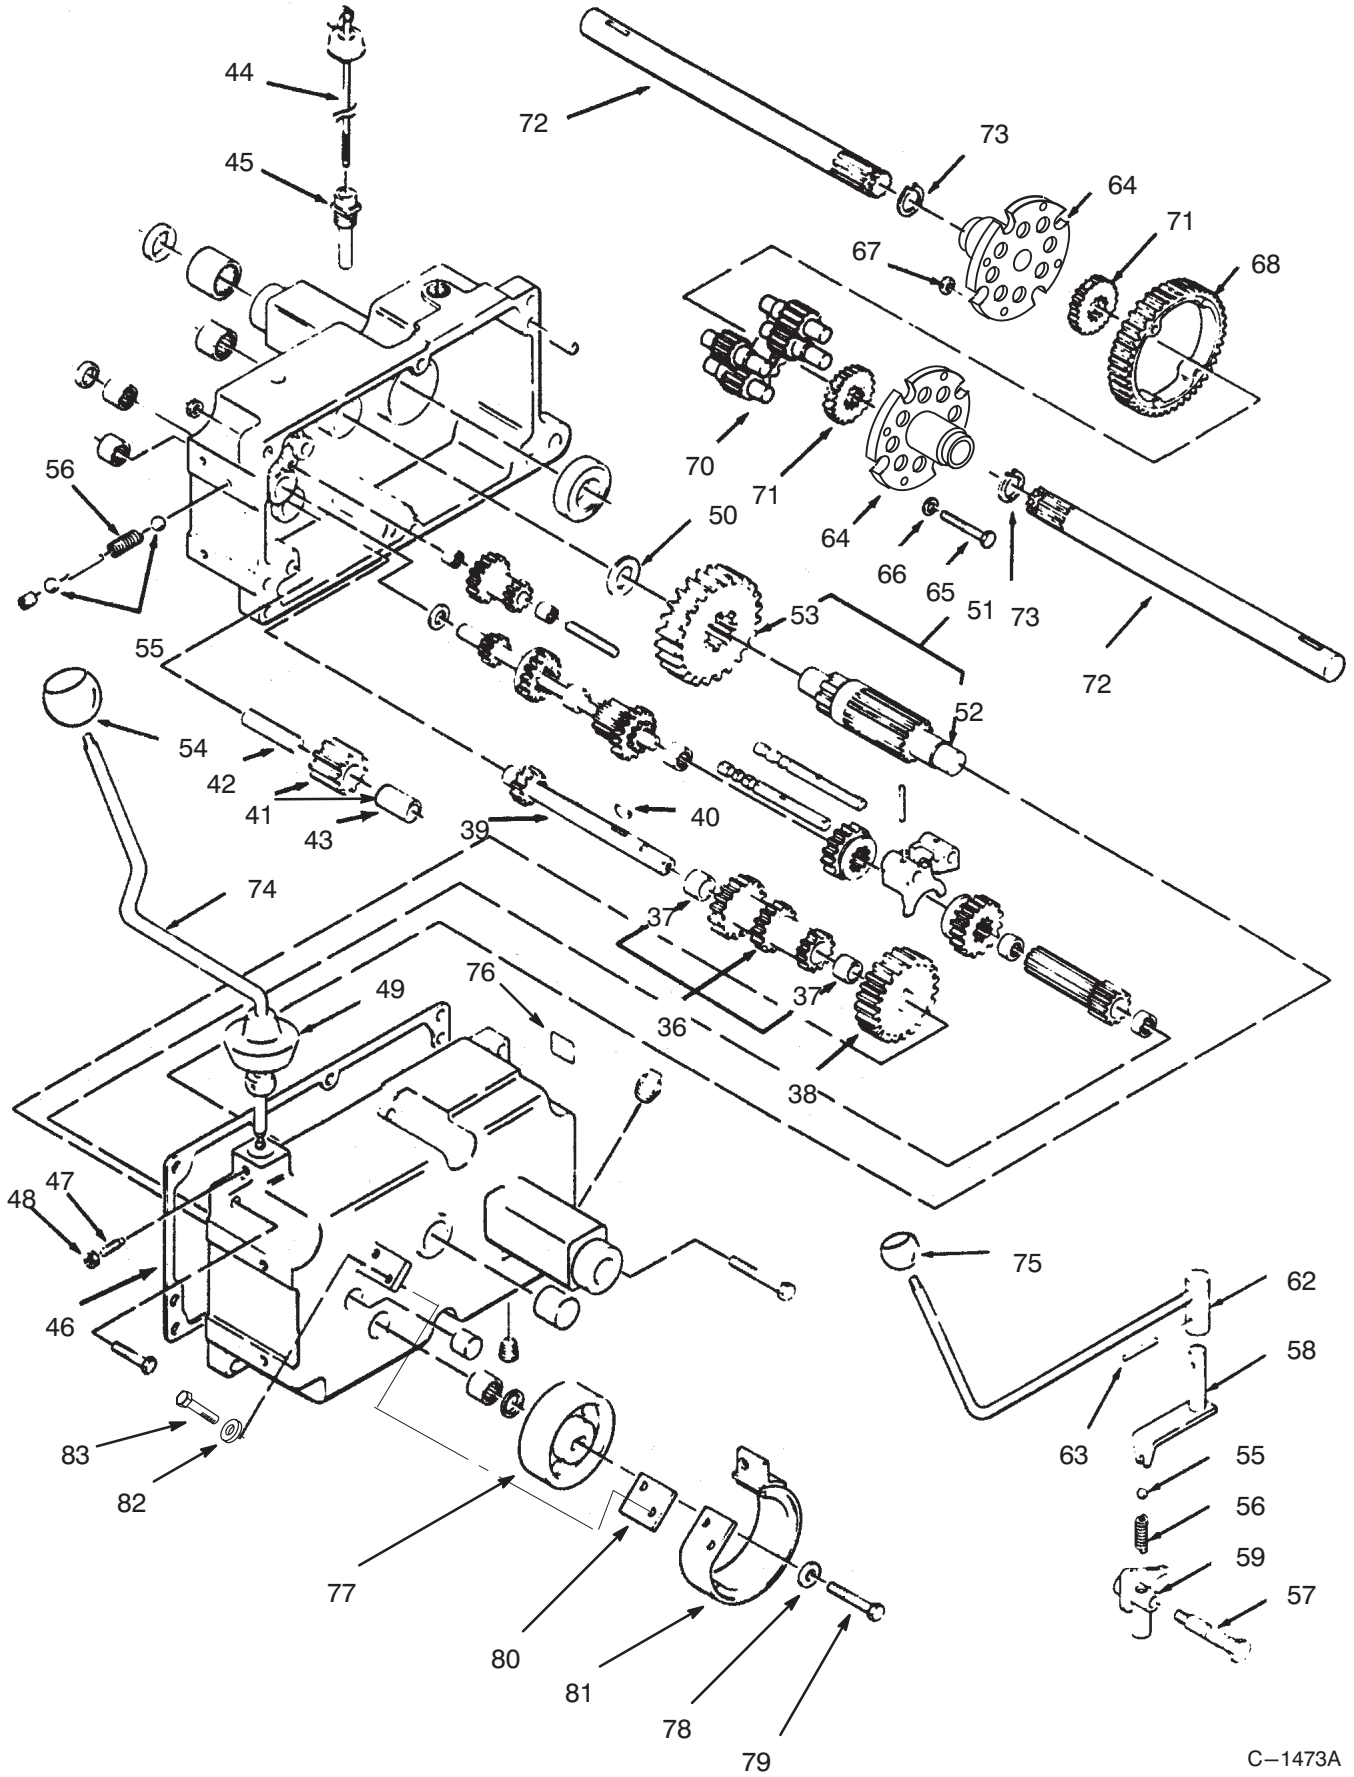

TRANSMISSION 8-SPEED

Ref. No.	Part No.	Description	No. Used	Ref. No.	Part No.	Description	No. Used
*	92-8708	Transmission Assembly	1	19	7201	Shaft - Input	1
1	111200	Case-Transmission, RH	1	20	7418	Washer - Thrust	1
2	111198	Case-Transmission, LH	1	21	7204	Gear Assembly (Incl. Ref. #22)	1
3	323-16	Screw - Hex. Hd.	1	22	1518	Bearing - Needle	2
4	323-11	Screw - Hex. Hd.	5	23	5175	Gear Assembly (Incl. Ref. # 22)	1
5	3296-39	Nut	6	24	7205	Gear - Sliding	1
6	281-10	Plug - Pipe, Allen Hd.	1	25	7206	Gear - Reduction	1
7	281-2	Plug - Pipe, Sq. Hd.	1	26	7207	Bearing - Needle	2
8	111199	Bearing - Ball	2	27	7208	Shaft - Reduction Gear	1
9	1532	Bearing - Needle	2	28	1243	Cup - Plug	1
10	1542	Bearing - Needle	1	29	5173	Gear - Hi & Second	1
11	9416	Bearing - Needle	2	30	5174	Gear Low & Reverse	1
12	1529	Bearing - Needle	1	31	5615	Rail - Shift, Front	1
13	100442	Seal - Input Shaft	1	32	5616	Rail - Shift, Rear	1
14	100443	Seal - Axle	4	33	3503	Fork - Shift	2
15	3915	Pin - Locating	2	34	933156	Pin - Spirol	2
16	1523	Bearing - Needle	1	35	5614	Pin - Shift	1
17	83-2890	Bearing - Needle	1				
18	100441	Seal - Brake Shaft	1				

*Not Illustrated

TRANSMISSION 8-SPEED

C-1473A