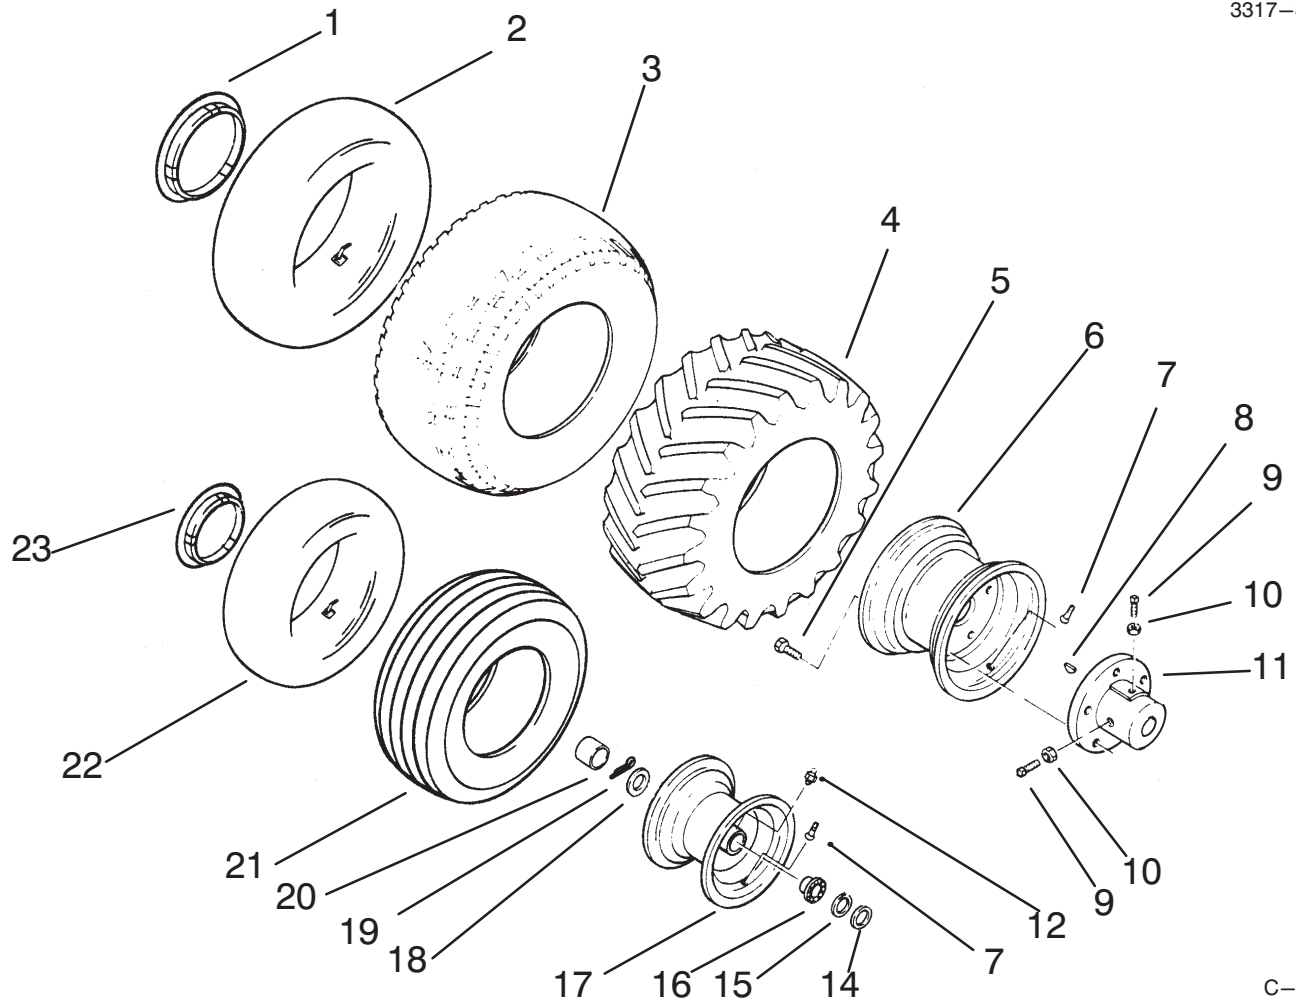

C-1499

WHEELS AND TIRES

Ref. No.	Part No.	Description	No. Used	Ref. No.	Part No.	Description	No. Used
1	114428	Logo - Hub Cap 12" (Opt.)	2	12	109500	Fitting - Grease	2
2	7007	Tube - Rear (Opt.)	2	14	5210	Washer - Shim .015	2
*	100291	Tube - Cleat Tire (Opt.)	2	15	1278	Washer - Shim .050	4
3	116744	Tire - Turf Trac, Rear	2	16	110513	Bearing - Ball	4
4	7607	Tire - Cleat, (Opt.)	2	17	78-1680	Rim - Front	2
5	83-2720	Bolt - Lug	10	18	111952	Washer - Special Hub Cap	2
6	111516	Wheel - Rear	2	19	3272-17	Pin - Cotter	2
*	110677	Wheel - Cleat (Opt.)	2	20	111591	Hubcap	2
7	5108	Stem - Valve	4	21	117127	Tire - Turf Trac, Front	2
8	937108	Key - Woodruff	2	22	100079	Tube - Front" (Opt.)	2
9	3243-5	Screw - Set	4	23	114427	Logo - Hub Cap 6" (Opt.)	2
10	3218-3	Nut	4	*	78-1660	Wheel Assembly - Front (Incl. Ref.# 7,12, 16 & 21)	2
11	105763	Hub - Rear	2				

*Not Illustrated