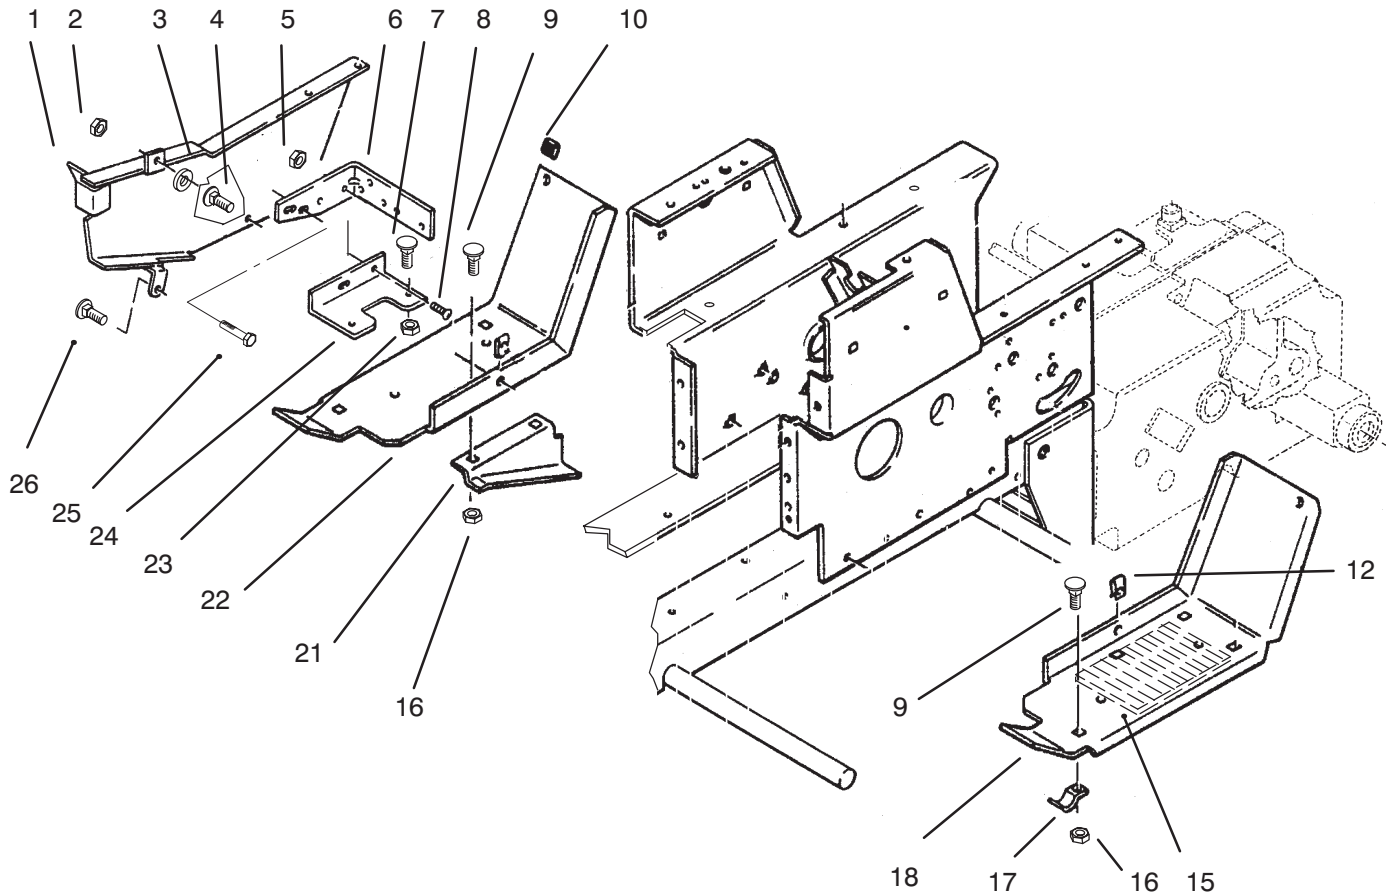

BELT GUARD & FOOTRESTS

Ref. No.	Part No.	Description	No. Used
1	107975	Guard – Belt	1
2	3296-29	Nut – Lock	7
3	108457	Nut – Push	1
4	9108372	Bolt – Carriage	9
5	3296-42	Nut	1
6	109554	Bracket – Belt Guard	1
7	9107944	Screw – Machine	2
8	321-4	Bolt	2
9	116000	Bolt – Carriage	6
10	518211	Bumper	2
12	107069	Clip	3

Ref. No.	Part No.	Description	No. Used
15	110636	Pad – Footrest	2
16	3296-29	Nut	11
17	7456	Clamp	4
18	106223	Footrest – LH	1
21	106352	Guard – Lower Belt	1
22	106222	Footrest – RH	1
23	915740	Nut	4
24	118280	Bracket – Fuse Holder	1
25	3230-1	Bolt	1
26	9266944	Bolt	6