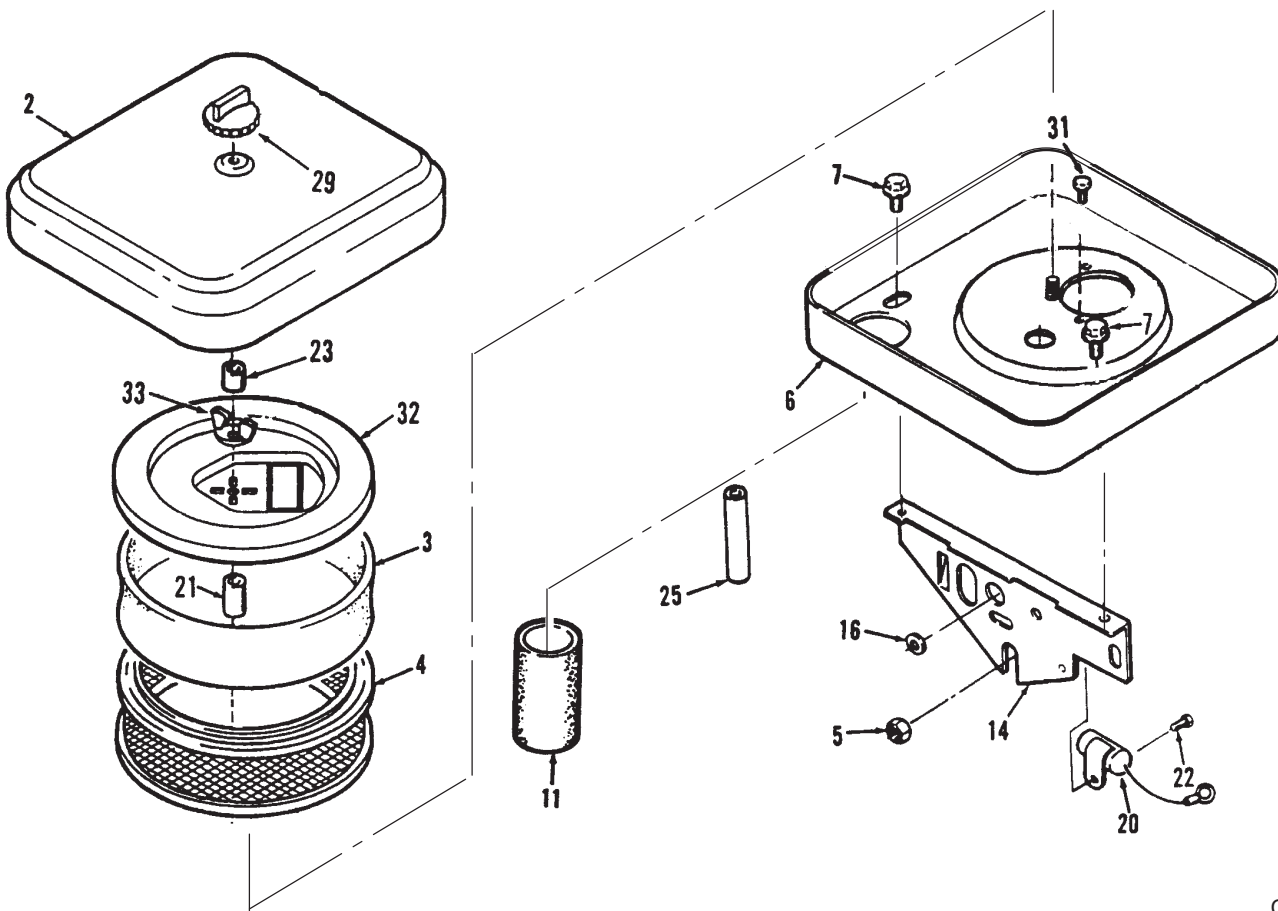

C-1665

AIR CLEANER

Ref. No.	Part No.	Description	No. Used
2	94-1840	Cover - Air Cleaner	1
3	NN10176	Element - Foam	1
4	NN10174	Element - Air Cleaner	1
5	82-1690	Nut - Flange	1
6	79-6330	Housing - Air Cleaner	1
7	82-1550	Screw - Hex. Hd.	.2
11	NN10187	Tube - Air Intake	1
14	79-6340	Support - Air Cleaner	1
16	71-6140	Grommet	1

Ref. No.	Part No.	Description	No. Used
20	59-1180	Capacitor (300 VD)	1
22	NN10390	Screw - Hex. Hd.	1
23	79-6520	Spacer	1
25	92-0917	Tube	1
29	79-6350	Knob - Tool less	1
31	92-0915	Screw	1
32	82-0650	Cover - Element	1
33	92-0913	Nut - Wing	1