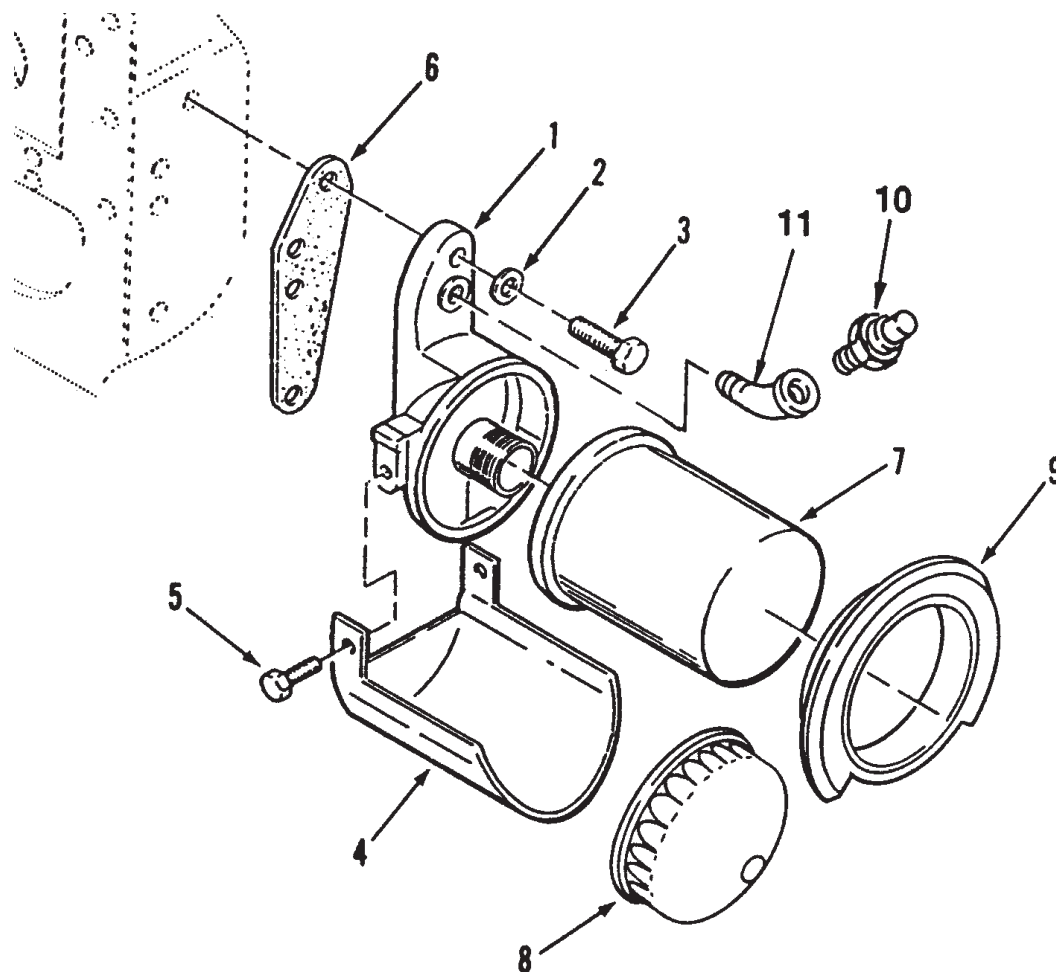

C-1664

OIL FILTER

Ref. No.	Part No.	Description	No. Used	Ref. No.	Part No.	Description	No. Used
1	82-0500	Adapter - Oil Filter	1	7	NN10143	Filter - Oil	1
2	57-9750	Washer	2	8	NN10465	Wrench	1
3	NN10373	Screw	2	9	82-0680	Gasket	1
4	NN10894	Drain - Oil Filter	1	10	94-1845	Switch - Oil Pressure	1
5	82-1510	Screw	2	11	92-0912	Elbow 45°	1
6	79-6470	Gasket	1