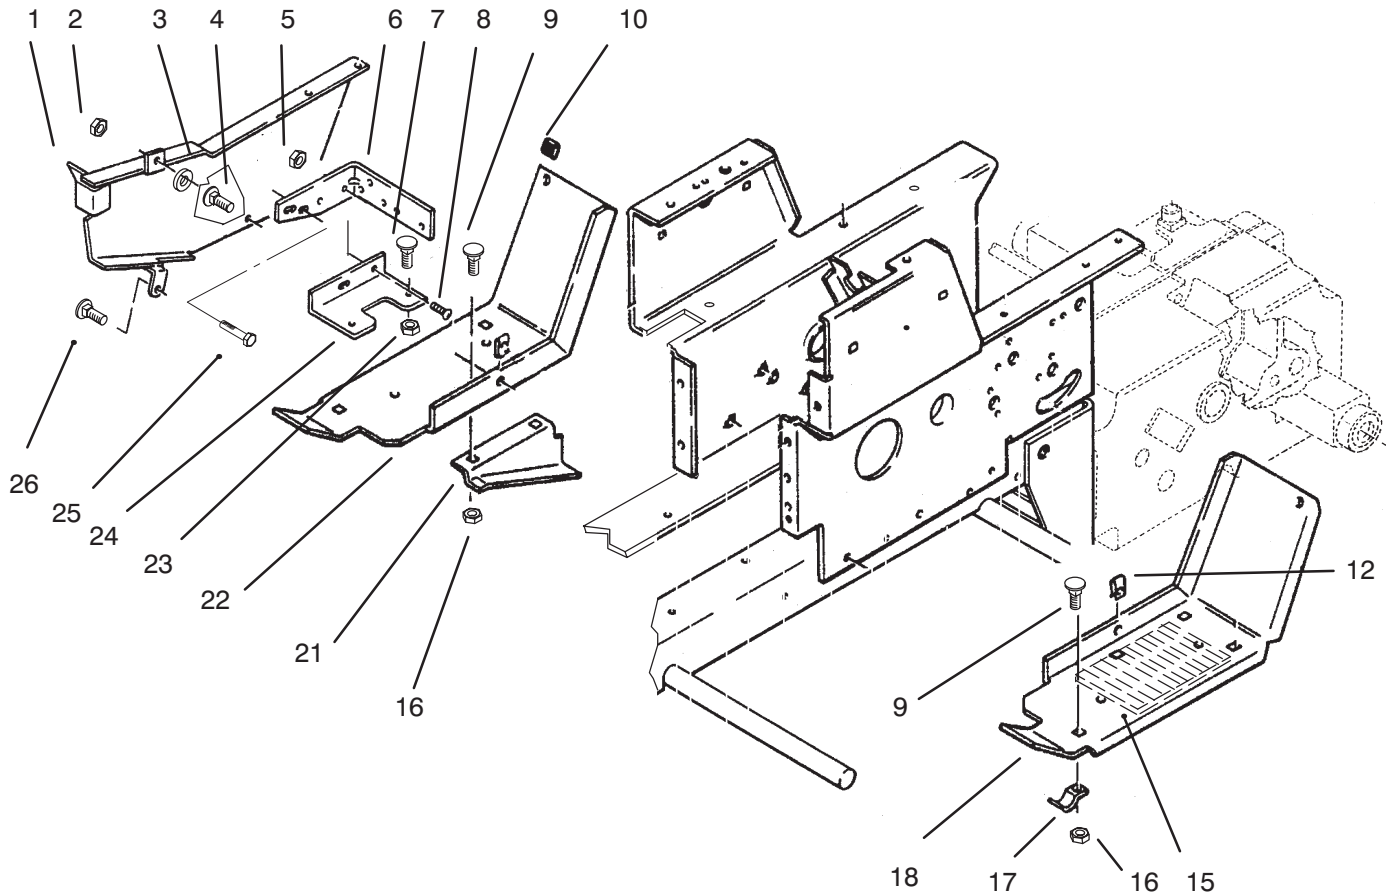

BELT GUARD & FOOTRESTS

Ref. No.	Part No.	Description	No. Used
1	107975	Guard – Belt	1
2	3296-29	Nut – Lock	7
3	108457	Nut – Push	1
4	9108372	Bolt – Carriage	9
5	3296-42	Nut	1
6	109554	Bracket – Belt Guard	1
7	9107944	Screw – Machine	2
8	321-4	Bolt	2
9	116000	Bolt – Carriage	6
10	518211	Bumper	2
12	107069	Clip	3

Ref. No.	Part No.	Description	No. Used
15	110636	Pad – Footrest	2
16	3296-29	Nut	11
17	7456	Clamp	4
18	106223	Footrest – LH	1
21	106352	Guard – Lower Belt	1
22	106222	Footrest – RH	1
23	915740	Nut	4
24	118280	Bracket – Fuse Holder	1
25	3230-1	Bolt	1
26	9266944	Bolt	6