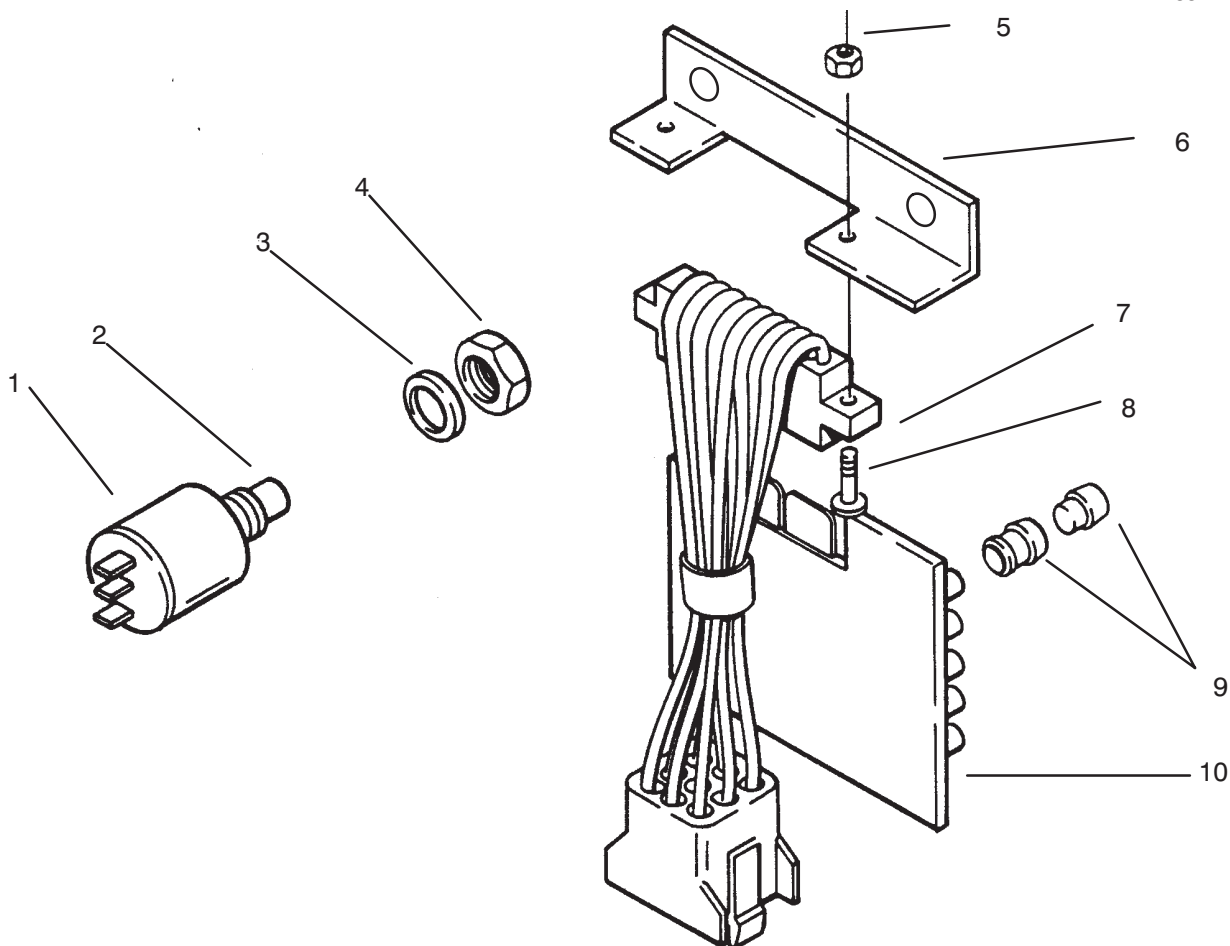

C-1497

ELECTRICAL SYSTEM

Ref. No.	Part No.	Description	No. Used
1	116796	Test Switch (Incl. Ref. #2-4)	1
2	117217	Button - Switch	1
3	111767	Washer	1
4	111359	Nut - Hex	1
5	9157324	Nut - Lock	2

Ref. No.	Part No.	Description	No. Used
6	112506	Bracket	1
7	117377	Harness - Wiring	1
8	9107562	Screw	2
9	111343	Bushing Assembly & Indicator Lens	5
10	114825	PC Board w/Lights	1