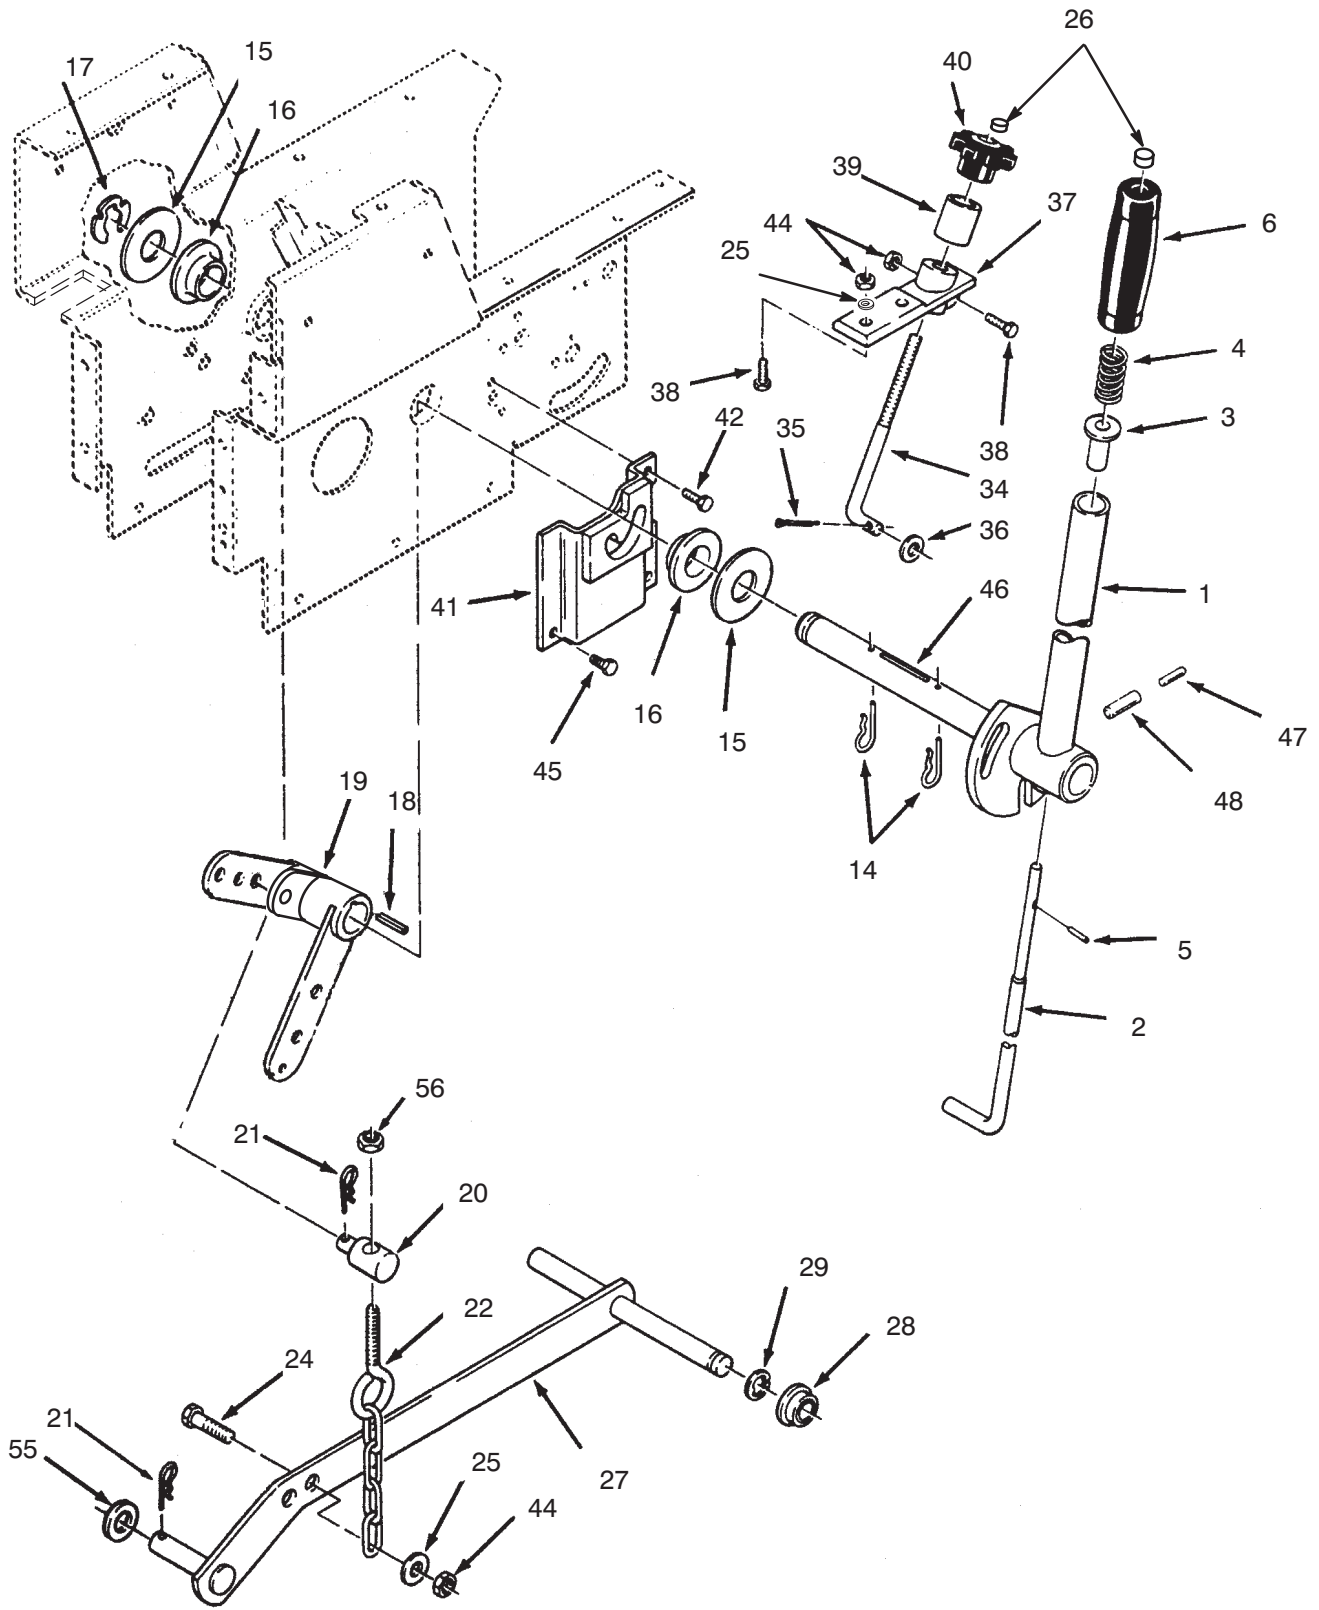

MANUAL LIFT LINKAGE

MANUAL LIFT LINKAGE

Ref. No.	Part No.	Description	No. Used	Ref. No.	Part No.	Description	No. Used
1	108563	Lever – Lift (Incl. Ref.# 46, 47 & 48)	1	27	113445	Bar – Lift	1
2	106257	Rod – Latch	1	28	6229	Bearing	1
3	8130	Retainer – Spring	1	29	32120-47	Ring – Retaining	1
4	3624	Spring	1	34	110653	Rod – Height Control	1
5	933148	Pin – Spirol	1	35	3272-10	Pin – Cotter	1
6	6542	Grip – Lift Lever	1	36	3256-5	Washer	1
14	9335074	Pin – Cotter	2	37	106345	Casting – Lift Lever	1
15	3256-62	Washer	2	38	322-5	Screw – Hex. Hd.	3
16	106269	Bushing	2	39	106258	Sleeve	1
17	32151-91	Retainer	1	40	5280	Knob – Height Control	1
18	1121	Key	1	41	106411	Latch – Bracket	1
19	78-1550	Lever – Lift	1	42	9266944	Screw – Hex. Hd.	1
20	6739	Trunnion	1	44	3296-29	Nut	4
21	9335054	Pin – Cotter	2	45	926696	Screw – Hex. Hd.	2
22	106522	Chain – Lift	1	46	108565	Shaft	1
24	322-6	Screw – Hex. Hd.	1	47	32121-103	Pin – Spirol	1
25	3256-23	Washer	3	48	32121-25	Pin – Roll	1
26	105316	Cap – Plunger Rod	2	55	3256-25	Washer	1
				56	3296-39	Nut	1