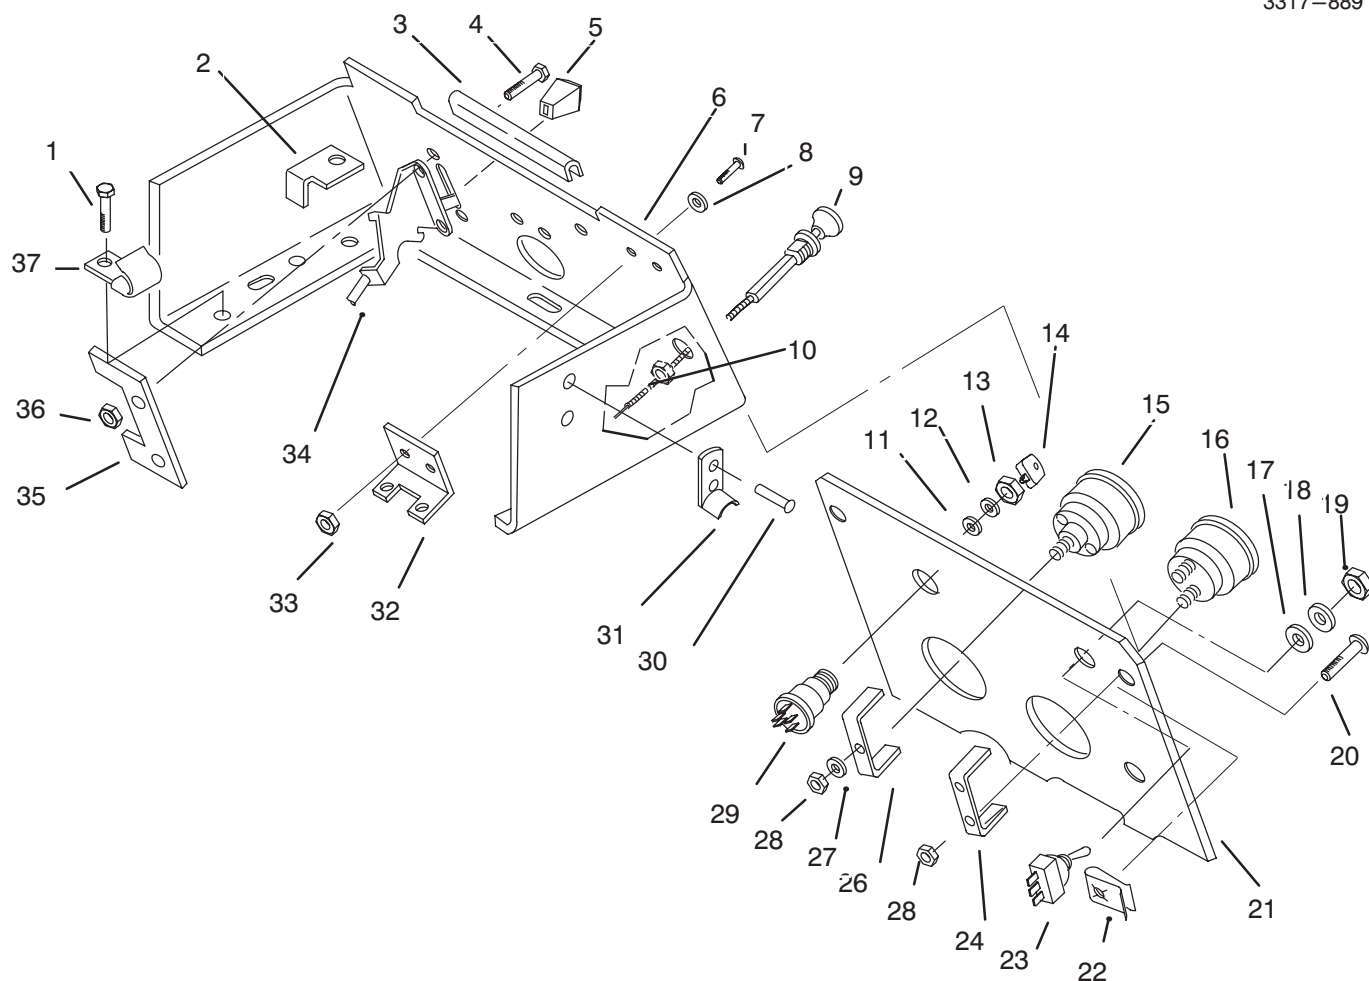

CONTROL PANEL

Ref. No.	Part No.	Description	No. Used
1	9266944	Screw – Hex. Washer Hd.	3
2	112415	Stop – PTO	1
3	111757	Edging – Console	1
4	910792	Screw	6
5	66-0120	Knob – Control	1
6	111271	Console	1
7	9107622	Screw	2
8	9201504	Washer – Lock	2
9	114951	Control – Choke	1
10	101884	Nut	1
11	9202624	Washer – Special	1
12	9201604	Washer – IntL. T	1
13	101884	Nut – Special	1
14	62-7770	Key – Ignition, Padded	1
15	78-0020	Meter – Hour (Incl. Ref.# 27-28)	1
16	79-0060	Meter – Volt (Incl. Ref.# 24-25)	1
17	920259	Washer – Special	1
18	102950	Ring – Retaining	1

Ref. No.	Part No.	Description	No. Used
19	113179	Nut	1
20	9108372	Screw	7
21	111034	Plate – Hood Stand	1
22	8830	Clip	2
23	102138	Switch – Light (Incl. Ref. #17-19)	1
24	78-0080	Clamp – Volt Meter	1
26	78-3320	Clamp – Steel	1
27	3255-25	Washer – Lock	3
28	3217-27	Nut – Hex	1
29	111216	Switch – Ignition (Incl. Ref.#11-13)	1
30	117431	Rivet – Pop	4
31	117343	Latch – Hood	2
32	112506	Bracket – Indicator Lights	1
33	915960	Nut	2
34	115392	Control – Throttle	1
35	120590	Stop – Throttle	1
36	915740	Nut – Lock	2
37	111392	"J" Clip	1