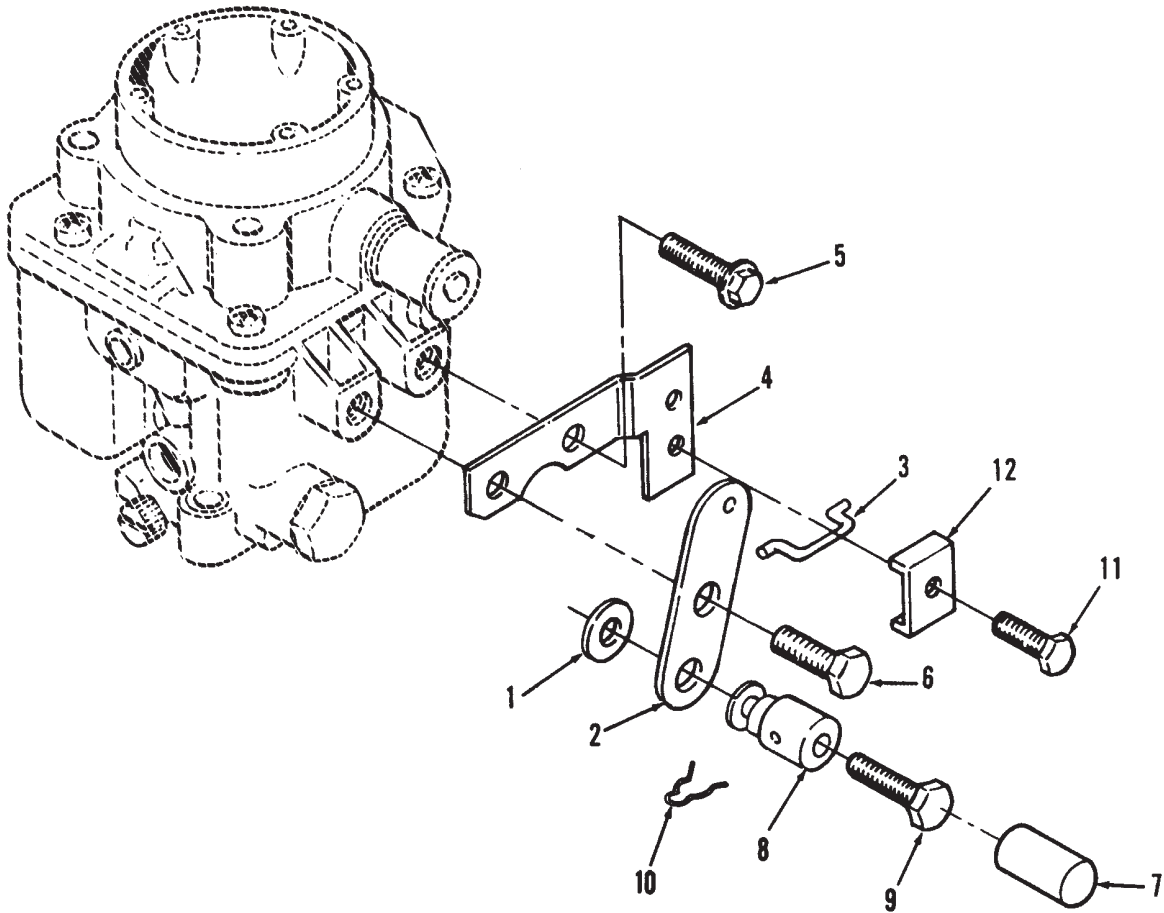

C-1668

CHOKE LINKAGE

Ref. No.	Part No.	Description	No. Used
1	59-0850	Washer	2
2	59-0460	Lever - Choke	1
3	57-9180	Link - Choke	1
4	59-0470	Bracket	1
5	NN10412	Screw	1
6	92-0916	Screw	1

Ref. No.	Part No.	Description	No. Used
7	NN10830	Plug	1
8	57-9170	Swivel - Choke Lever	1
9	NN10410	Screw	1
10	59-0720	Pin - Cotter	1
11	NN10784	Screw	1
12	57-9190	Clip	1