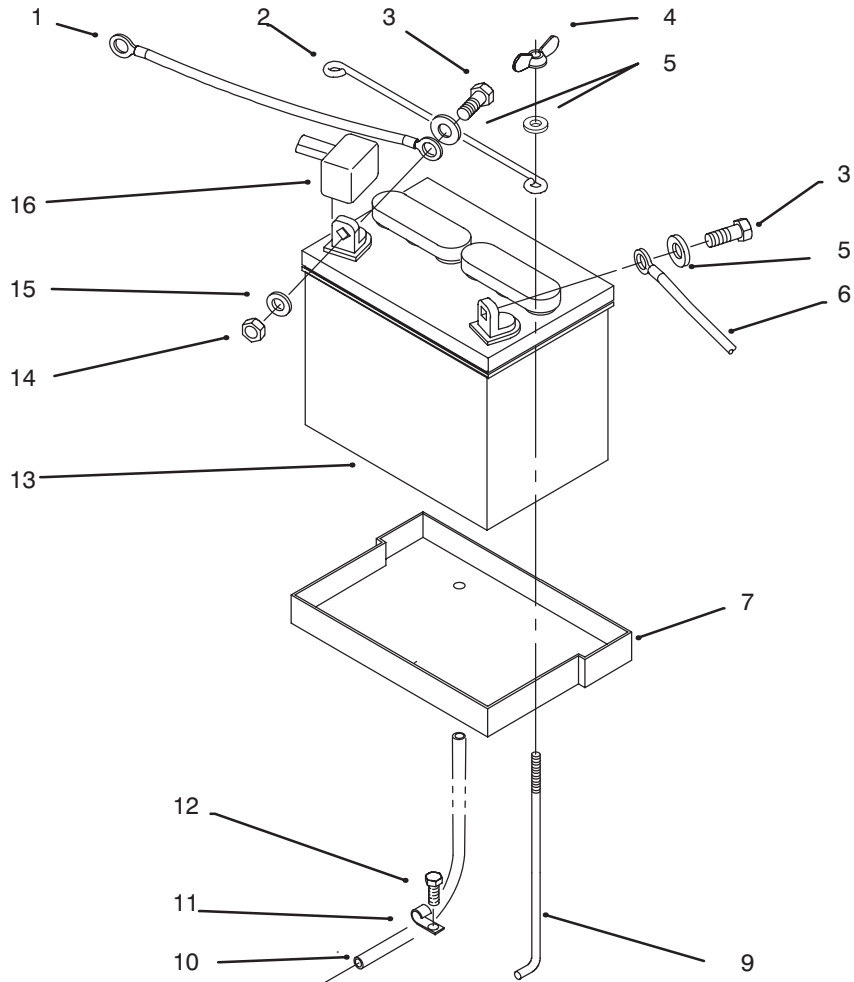

BATTERY

Ref. No.	Part No.	Description	No. Used
1	114210	Cable – Battery	1
2	113010	Rod – Battery Hold Down	1
3	321-3	Screw – Hex. Hd.	2
4	32103-22	Nut – Wing	4
5	3256-22	Washer	4
6	111069	Cable – Battery	1
7	106948	Tray – Battery	1
9	113969	Hook – Battery	2

Ref. No.	Part No.	Description	No. Used
10	114720	Tube – Battery	1
11	8830	Retainer	1
12	322-2	Screw – Hex. Hd.	1
13	105842	Battery	1
14	3296-42	Nut	2
15	3253-3	Washer – Lock	2
16	109553	Boot – Battery Cable	1