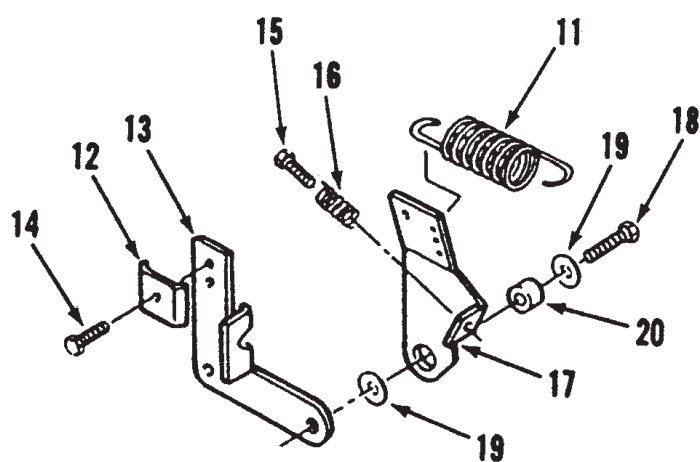

+ Low Emission Carburetor Not Repairable

C-1668

CHOKE LINKAGE

Ref. No.	Part No.	Description	No. Used
1	59-0850	Washer	2
2	59-0460	Lever - Choke	1
3	57-9180	Link - Choke	1
4	59-0470	Bracket	1
5	NN10412	Screw	1
6	92-0916	Screw	1

Ref. No.	Part No.	Description	No. Used
7	NN10830	Plug	1
8	57-9170	Swivel - Choke Lever	1
9	NN10410	Screw	1
10	59-0720	Pin - Cotter	1
11	NN10784	Screw	1
12	57-9190	Clip	1

C-1669

GOVERNOR

Ref. No.	Part No.	Description	No. Used
11	57-9100	Spring - Governor, 5 Ball	1
12	57-9190	Clamp - Cable	1
13	79-6360	Bracket	1
14	NN10395	Screw	1
15	59-1030	Screw	1
16	NN10219	Spring	1
17	92-0922	Arm - Governor Control, w/o Swivel	1
18	59-1100	Screw	2
19	NN10357	Washer - Flat	1
20	NN10218	Bushing	1
22	59-1000	Screw	1
23	57-9190	Clamp - Throttle Cable	1