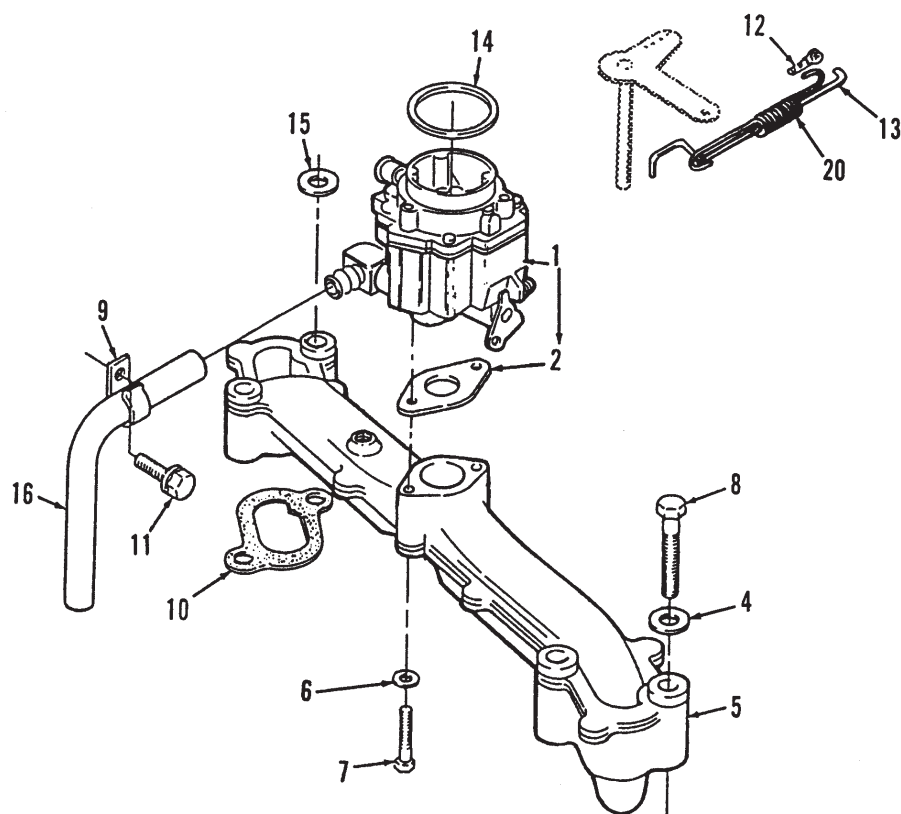

C-1666

INTAKE MANIFOLD AND CARBURETOR

Ref. No.	Part No.	Description	No. Used	Ref. No.	Part No.	Description	No. Used
+1	94-1841	Kit - Carburetor (Low Emissions)	1	8	NN10375	Screw - Hex. Hd.	4
+	94-1843	Kit - Float (Incl. Float & Gasket)	1	9	71-6220	Clip - Fuel Line	1
+	94-1842	Jet - (Fixed Main)	1	10	71-5980	Gasket	2
+	146-0658	Kit - Repair (Accelerator Pump)	1	11	82-1450	Screw	2
2	82-0850	Gasket	1	12	57-9700	Clip - Retaining, Rod to Carburetor	1
4	82-1350	Washer - Flat	4	13	92-0919	Rod - Governor Control	1
5	92-0918	Manifold - Intake	1	14	57-9620	"O"Ring	1
6	82-1350	Washer - Flat	2	15	NN10362	Washer - Flat	1
7	82-1410	Screw - Hex. Hd.	2	16	82-1100	Hose - Fuel	1
				20	NN10877	Spring - Governor Rod	1

+ Low Emission Carburetor Not Repairable