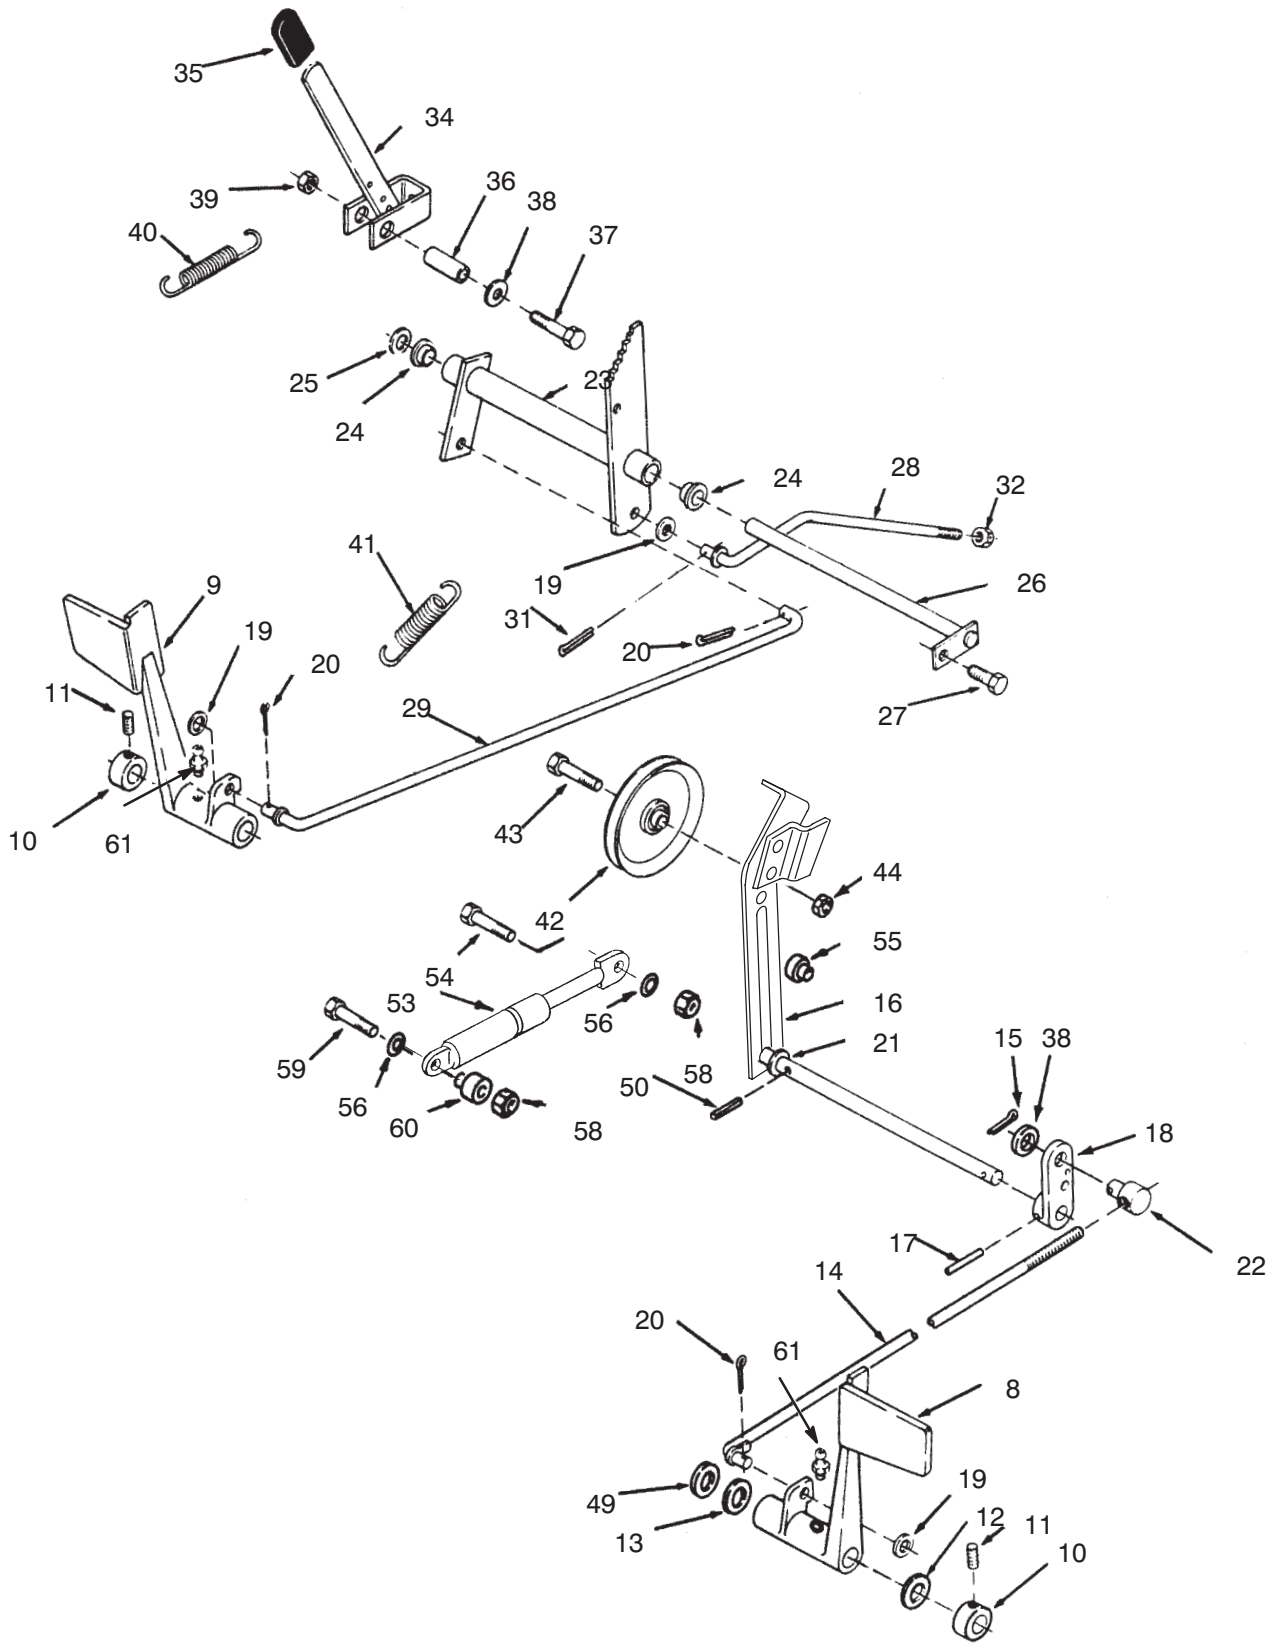

CLUTCH, BRAKE AND SPEED CONTROL LINKAGE

CLUTCH, BRAKE AND SPEED CONTROL LINKAGE

Ref. No.	Part No.	Description	No. Used
8	114814	Pedal – Clutch	1
9	114813	Pedal – Brake	1
10	111383	Collar	3
11	3245-32	Screw –Set	3
12	7896	Washer – Bowed	1
13	1278	Washer – Shim	1
14	103347	Rod – Clutch	1
15	3272-6	Pin – Cotter	1
16	78-2970	Arm – Clutch Idler	1
17	933190	Pin – Spirol	1
18	105896	Arm – Clutch Rod	1
19	920248	Washer – Nylon	3
20	3272-10	Pin – Cotter	3
21	3765	Washer – Shim	1
22	101161	Trunnion – Clutch Rod	1
23	103543	Bell Crank – Brake Linkage	1
24	7879	Bushing	2
25	3256-26	Washer	1
26	106417	Rod – Bell Crank Pivot	1
27	9266944	Screw – Hex. Hd.	1
28	105900	Rod – Brake, Rear	1
29	105886	Rod – Brake, Front	1
31	9335054	Pin – Cotter	1

Ref. No.	Part No.	Description	No. Used
32	3296-39	Nut	1
34	106451	Lever – Parking Brake	1
35	6820	Grip	1
36	102025	Spacer	1
37	323-9	Screw Hex. Hd.	1
38	3256-24	Washer	2
39	102809	Nut – Special	1
40	107677	Spring – Brake Return	1
41	103628	Spring – Return	1
42	7451	Pulley – Idler	1
43	106193	Bolt – Special	1
44	32146-2	Nut	1
49	9202254	Washer – Special	1
50	933267	Pin – Spirol	1
53	78-3240	Spring – Gas	1
54	321-31	Screw – Hex. Hd.	1
55	78-3260	Spacer	1
56	3256-22	Washer	2
58	3296-42	Nut	2
59	321-9	Screw – Hex. Hd.	1
60	78-3250	Spacer	1
61	302-5	Fitting – Grease	2