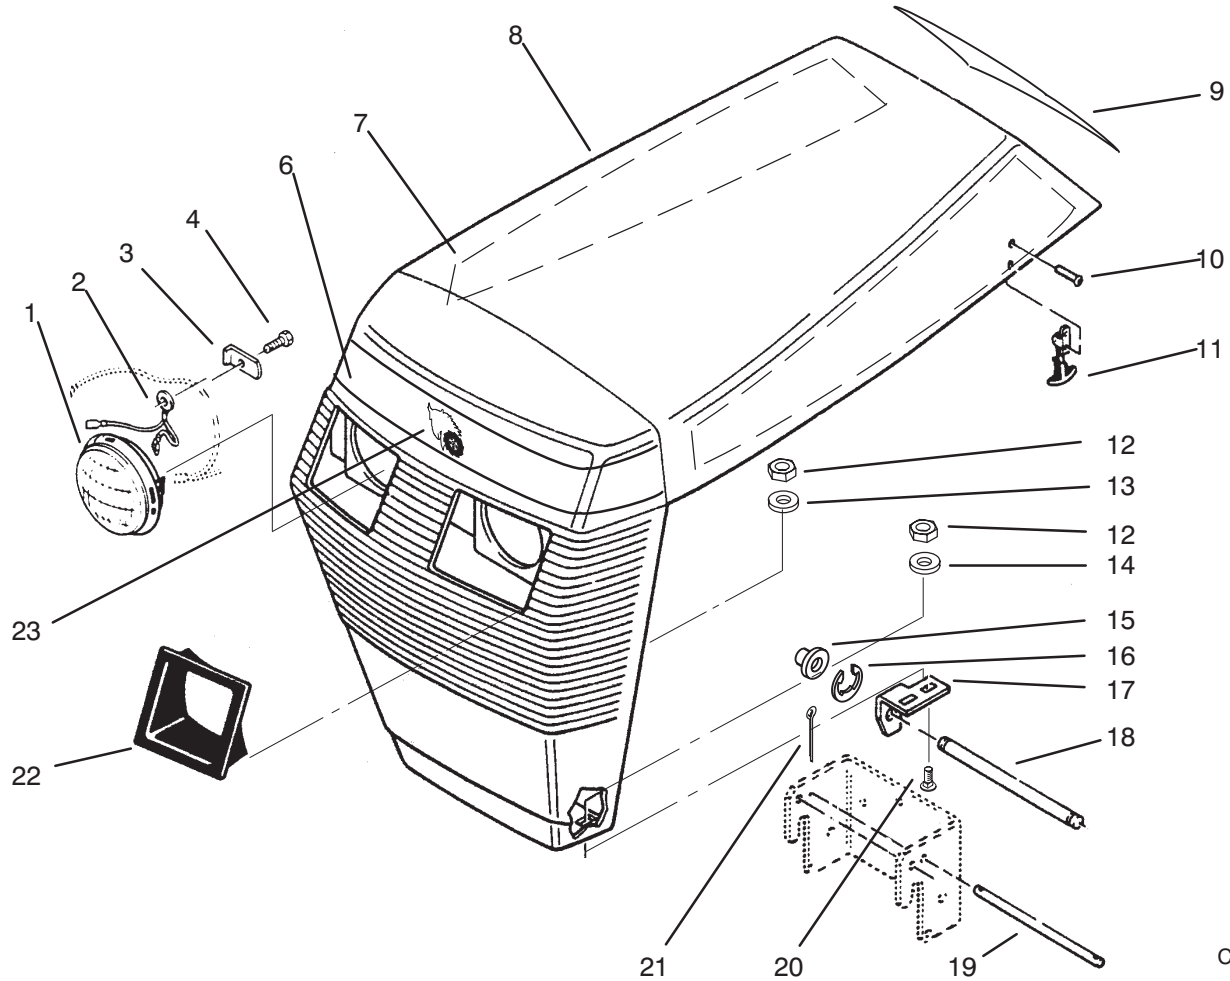

MODEL NO. 73420-5900615 & UP
MODEL NO. 73440-5900223 & UP

PARTS
CATALOG

WHEEL HORSE®
416-8 Garden Tractor
416-8e Garden Tractor

C-1481

HOOD ASSEMBLY

Ref. No.	Part No.	Description	No. Used
1	102881	Headlight	2
2	108130	Wire - Headlight Ground	1
3	109459	Clamp	2
4	9266714	Bolt	2
6	92-9826	Decal - Hood, Front	1
7	92-9825	Decal - Hood RH	1
*	92-9824	Decal - Hood LH	1
8	88-2782	Hood (Incl. Ref. # 9)	1
9	92-9837	Decal - Danger	1
10	117432	Rivet - Pop	4
11	117344	Handle Assembly	2
12	3296-42	Nut	4