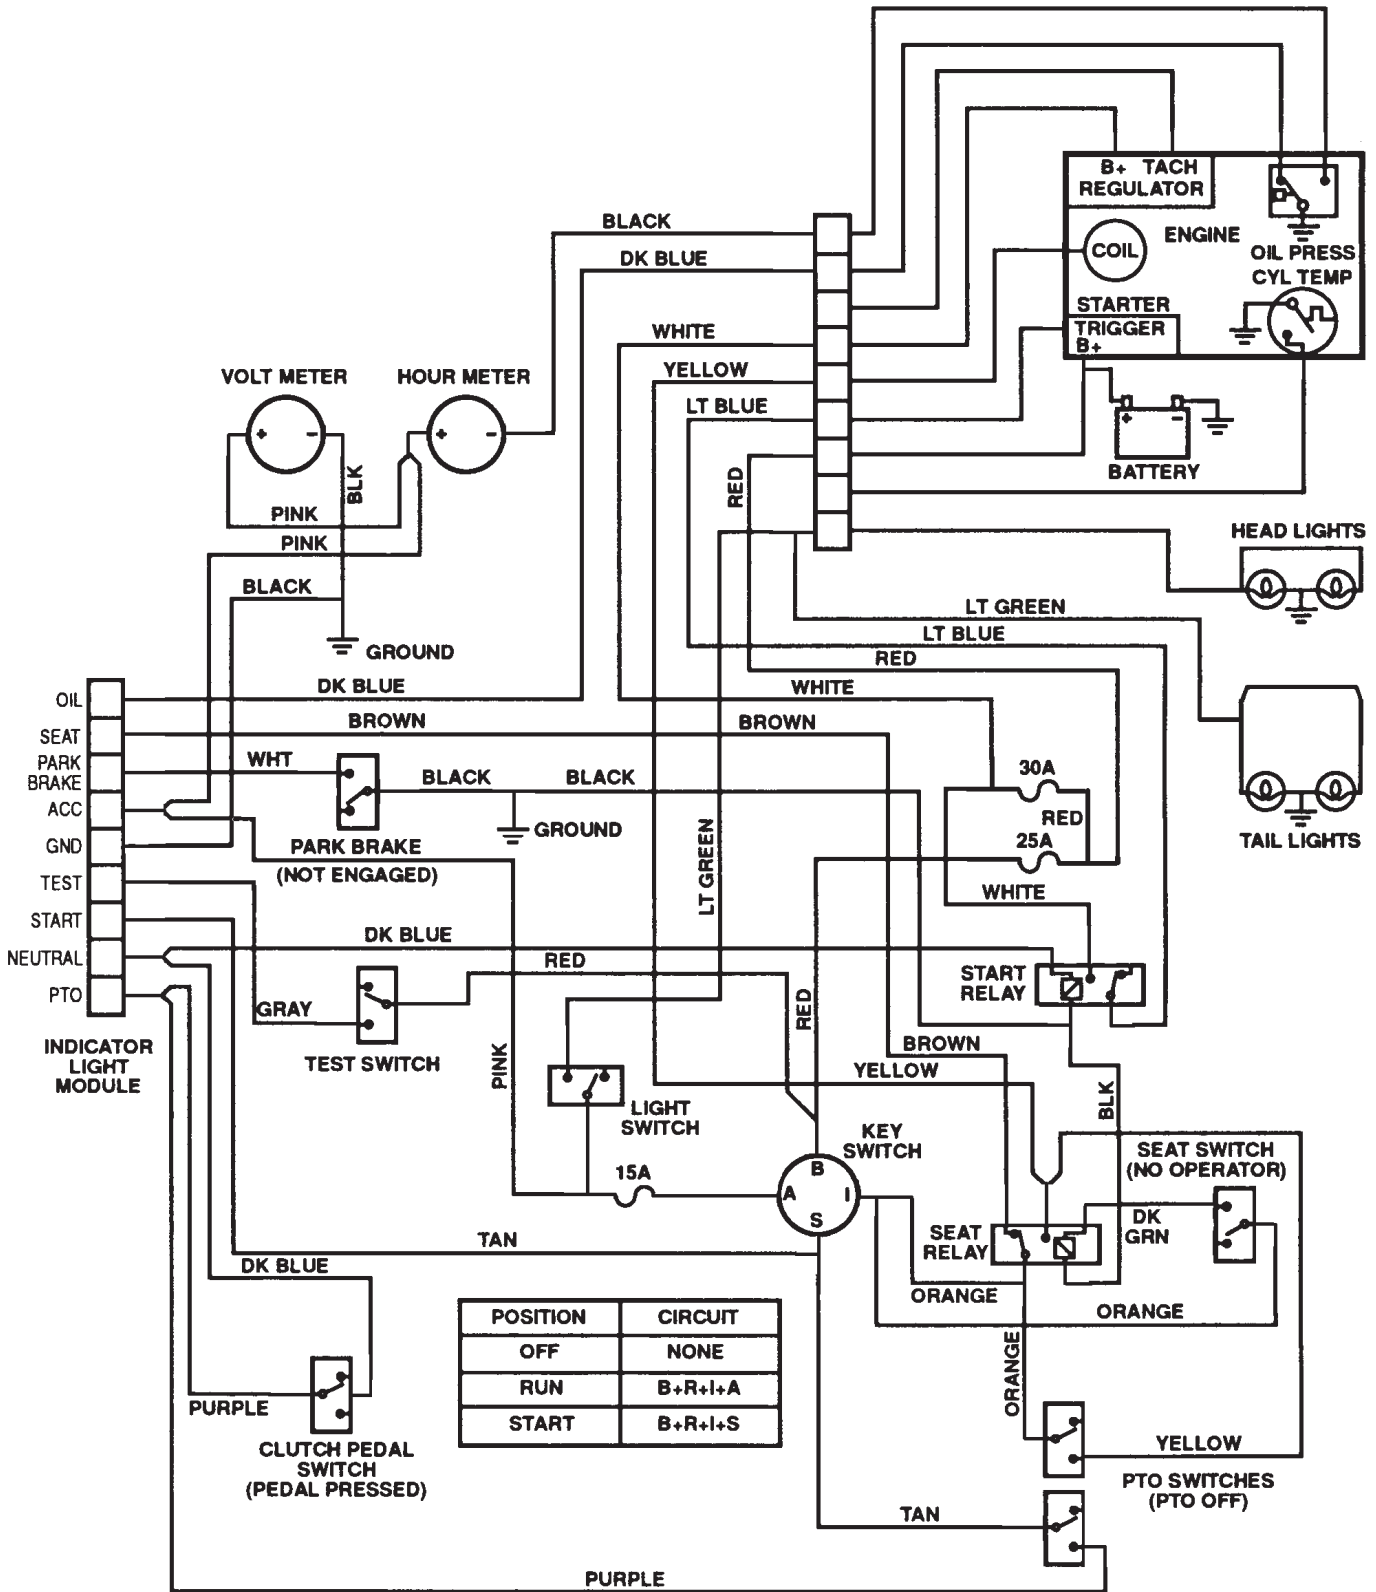

MANUAL LIFT LINKAGE

Ref. No.	Part No.	Description	No. Used	Ref. No.	Part No.	Description	No. Used
1	108563	Lever – Lift (Incl. Ref.# 46, 47 & 48)	1	27	113445	Bar – Lift	1
2	106257	Rod – Latch	1	28	6229	Bearing	1
3	8130	Retainer – Spring	1	29	32120-47	Ring – Retaining	1
4	3624	Spring	1	34	110653	Rod – Height Control	1
5	933148	Pin – Spirol	1	35	3272-10	Pin – Cotter	1
6	6542	Grip – Lift Lever	1	36	3256-5	Washer	1
14	9335074	Pin – Cotter	2	37	106345	Casting – Lift Lever	1
15	3256-62	Washer	2	38	322-5	Screw – Hex. Hd.	3
16	106269	Bushing	2	39	106258	Sleeve	1
17	32151-91	Retainer	1	40	5280	Knob – Height Control	1
18	1121	Key	1	41	106411	Latch – Bracket	1
19	78-1550	Lever – Lift	1	42	9266944	Screw – Hex. Hd.	1
20	6739	Trunnion	1	44	3296-29	Nut	4
21	9335054	Pin – Cotter	2	45	926696	Screw – Hex. Hd.	2
22	106522	Chain – Lift	1	46	108565	Shaft	1
24	322-6	Screw – Hex. Hd.	1	47	32121-103	Pin – Spirol	1
25	3256-23	Washer	3	48	32121-25	Pin – Roll	1
26	105316	Cap – Plunger Rod	2	55	3256-25	Washer	1
				56	3296-39	Nut	1

ELECTRIC SCHEMATIC 416