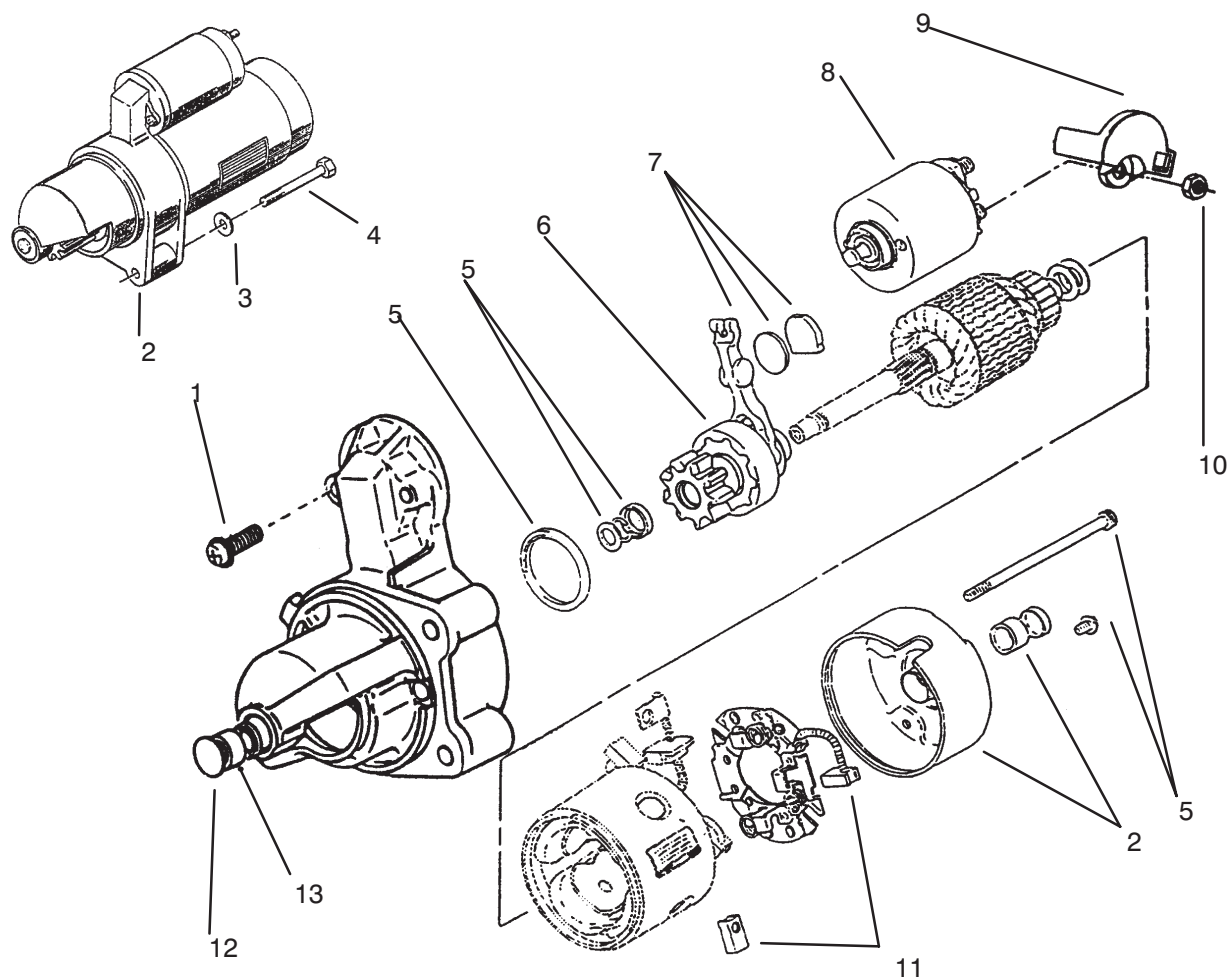

C-1671

STARTER

Ref. No.	Part No.	Description	No. Used	Ref. No.	Part No.	Description	No. Used
1	NN10885	Starter Hdw Kit (Incl. Solenoid Screws [2] Brush Holder Screws [2], Thru Bolts[2], Armature Shims [2], Pinion Stop Collar, & Pinion Retaining Ring)	1	8	NN10887	Plate & Rubber Plug) Kit – Starter Solenoid (Incl. Solenoid, Spring, & Plunger)	1
2	71-6040	Starter, Complete – See Components Below	1	9	NN10930	Cap – Starter Solenoid	1
3	57-9770	Washer – Flat	2	10	92-5935	Nut	1
4	79-6580	Screw – Cap	2	11	NN10883	Kit – Starter Brush (Incl. Positive Brush [2] & Negative Brush w/Pigtail)	1
5	NN10886	Seal – Dust	1	12	62-2730	Kit – Bushing (Incl. Front Bushing & Rear Cap w/Bushing)	1
6	NN10884	Clutch – Starter (Incl. Pinion Gear w/Clutch)	1	13	NN10929	Holder – Starter Brush (Incl. Brush Holder w/Negative Brush)	1
7	NN10266	Kit – Starter Shift Lever (Incl. Shift Lever, Wear