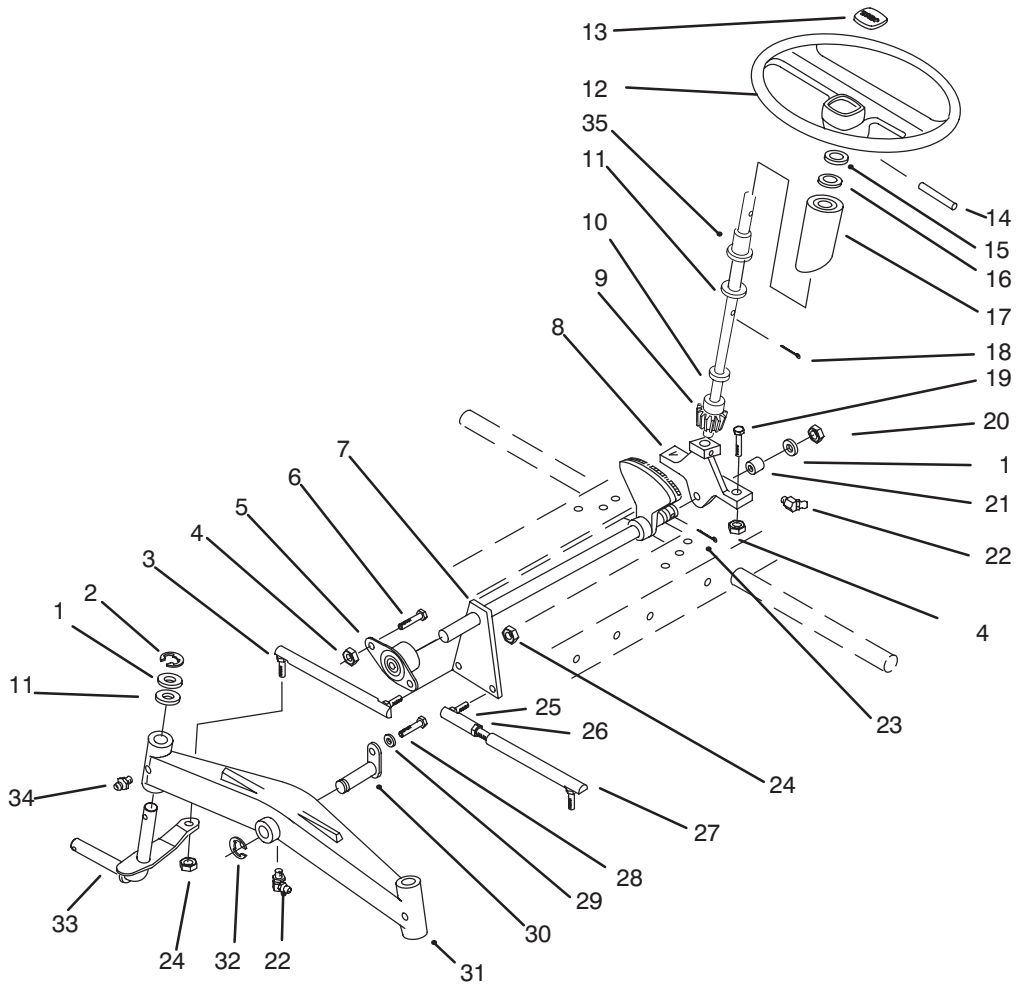

C-2376

FRONT AXLE AND STEERING

Ref. No.	Part No.	Description	No. Used
1	1278	Washer - Shim	3
2	32120-93	Ring - Retaining	2
3	102592	Tie Rod Asm, RH (Replace w/ Ref. # 27)	1
4	3296-39	Nut - Lock	4
5	6472	Bearing - Flanged	1
6	323-6	Bolt	2
7	78-2880	Shaft - Lower	1
8	88-2710	Support - Steering Shaft	1
9	92-4987	Shaft - Upper	1
10	237-69	"O"Ring	1
11	5210	Washer - Shim	A/R
12	76-1420	Steering Wheel (Incl. Ref. #13)	1
13	78-0370	Insert	1
14	32121-111	Pin - Spirol	1
15	7896	Washer - Bowed	1
16	109262	Washer - Special	2
17	113443	Tube - Steering	1
18	3272-21	Pin - Cotter	1

Ref. No.	Part No.	Description	No. Used
19	323-8	Bolt	2
20	32136-5	Nut - Slotted	1
21	6397	Bearing	1
22	1481	Fitting - Grease, 45°	2
23	3272-19	Pin - Cotter	1
24	3296-6	Nut	4
25	78-2920	Tie Rod End	1
26	3219-3	Nut	1
27	78-2900	Tie Rod Assembly, LH (Incl. Ref. # 25 & 26)	1
28	322-1	Bolt	1
29	3253-4	Washer - Lock	1
30	6216	Pin & Plate	1
31	5638	Axle	1
32	5618	Ring - Retaining	1
33	113381	Spindle - LH	1
*	113382	Spindle - RH	1
34	302-5	Fitting - Grease, Straight	2
35	109189	Bearing	1