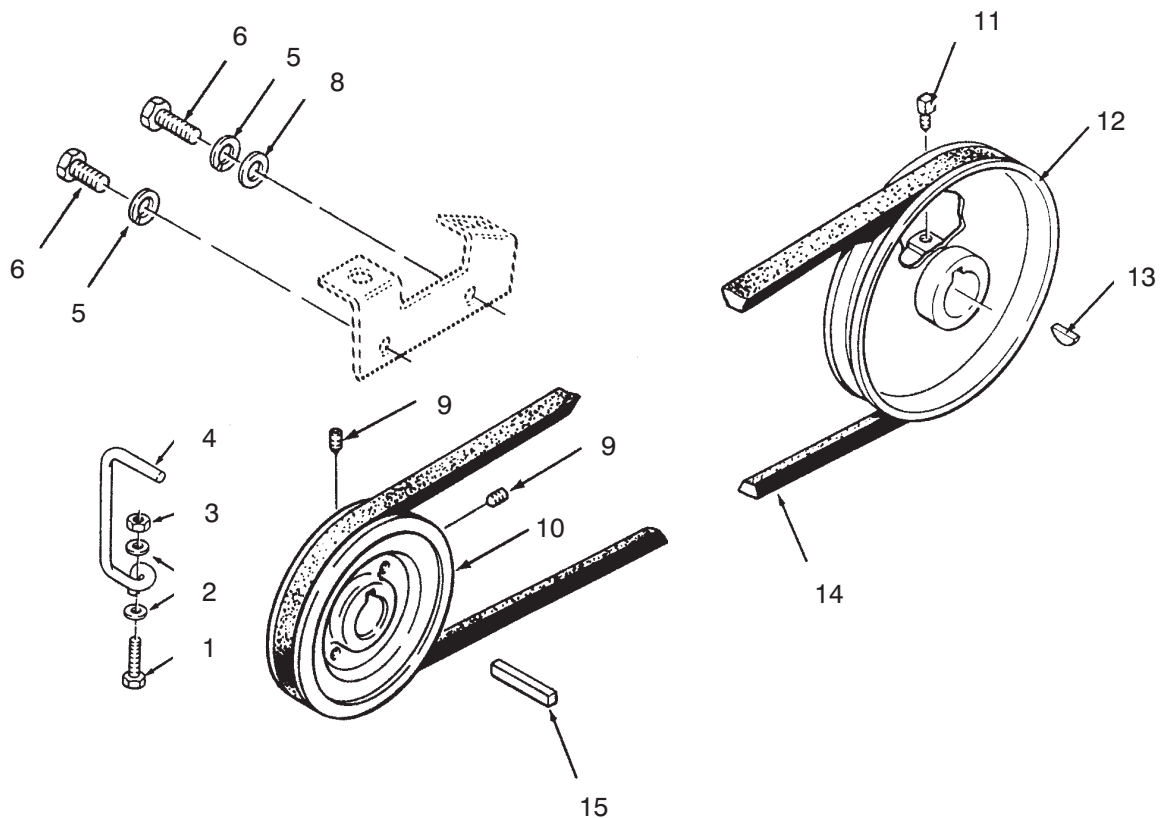

C-1656

DRIVE BELT AND PULLEYS

Ref. No.	Part No.	Description	No. Used	Ref. No.	Part No.	Description	No. Used
1	322-6	Bolt	2	9	3246-2	Screw - Set	2
2	3256-3	Washer	2	10	7466	Pulley - Engine Drive	1
3	3296-29	Nut	2	11	3242-2	Screw - Set	2
4	120320	Guide - Belt	1	12	106165	Pulley - Transmission Drive	1
5	3253-21	Washer - Lock	3	13	937221	Key - Hi-Pro	1
6	323-6	Bolt	3	14	107939	Belt - Drive	1
8	3256-25	Washer	3	15	105453	Key	1