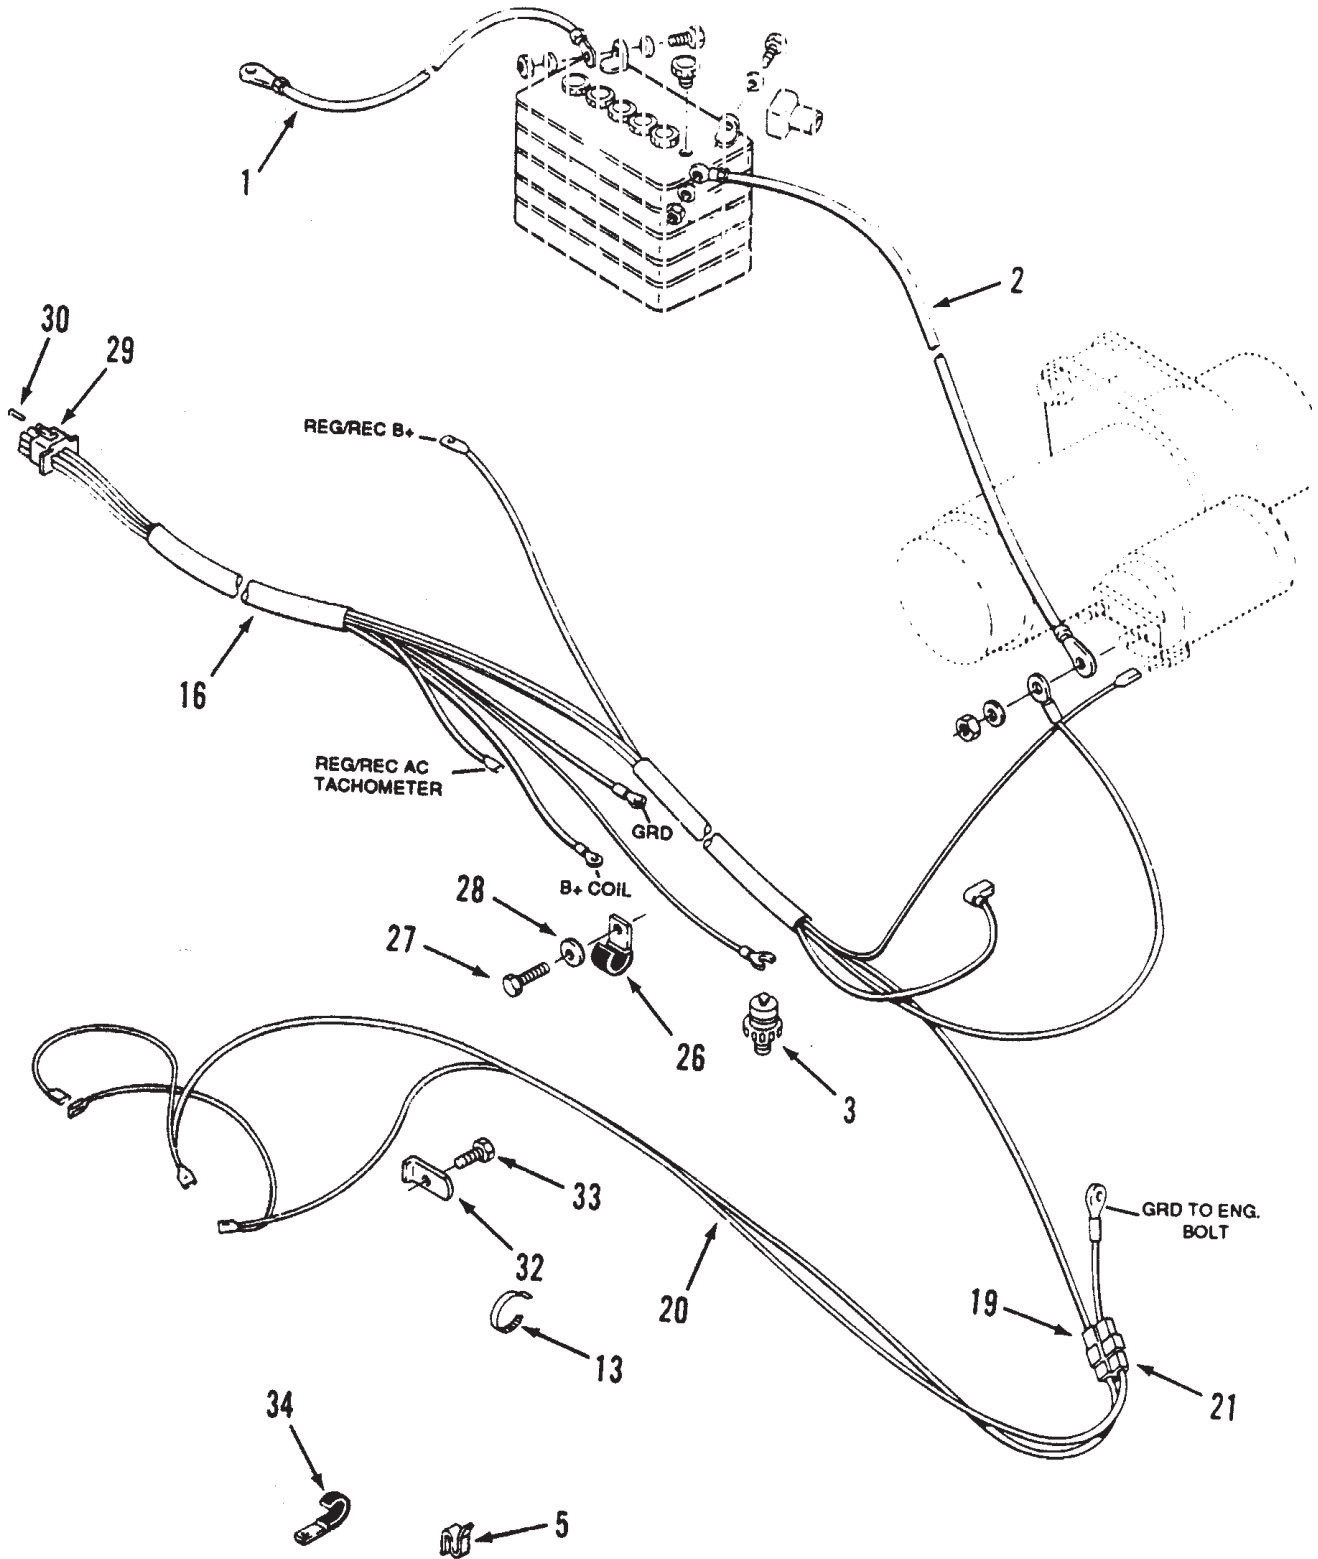

ELECTRICAL SYSTEM

ELECTRICAL SYSTEM

Ref. No.	Part No.	Description	No. Used
1		Cable – Battery Ground	1
2		Cable – Battery (+) to Solenoid	1
3	94-1845	Switch – Low Oil Pressure	1
4	109553	Cover – Terminal	2
5	3023	Clip – Small	1
13	3290-378	Tie – Cable	4
16	94-1846	Harness – Engine Wiring	1
19	NN10278	Connector	1
20	114052	Harness – Headlight	1

Ref. No.	Part No.	Description	No. Used
21	109357	Connector	1
26	NN10348	Clip	1
27	NN10399	Screw	1
28	NN10425	Washer – Lock	1
29	NN10281	Connector	1
30	NN10279	Contact – Socket	1
32	109459	Clamp	2
33	9266714	Bolt – Hex	2
34	8830	Clip	1