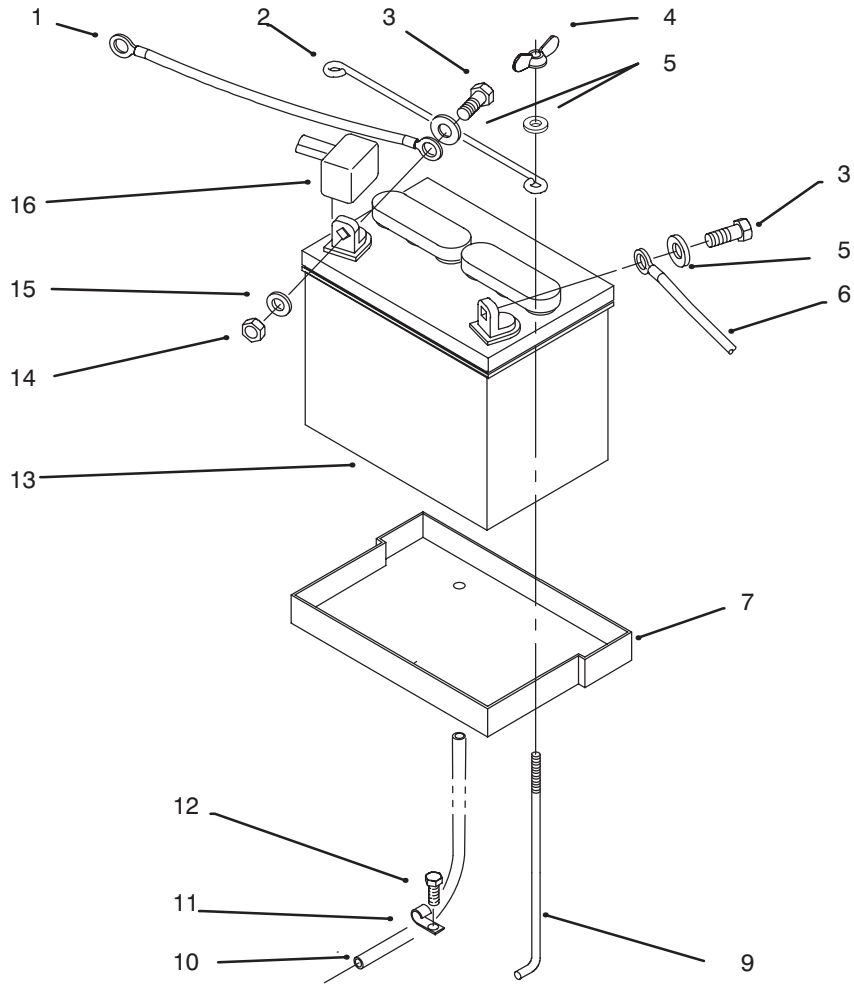

BATTERY

Ref. No.	Part No.	Description	No. Used
1	114210	Cable – Battery	1
2	113010	Rod – Battery Hold Down	1
3	321-3	Screw – Hex. Hd.	2
4	32103-22	Nut – Wing	4
5	3256-22	Washer	4
6	111069	Cable – Battery	1
7	106948	Tray – Battery	1
9	113969	Hook – Battery	2

Ref. No.	Part No.	Description	No. Used
10	114720	Tube – Battery	1
11	8830	Retainer	1
12	322-2	Screw – Hex. Hd.	1
13	105842	Battery	1
14	3296-42	Nut	2
15	3253-3	Washer – Lock	2
16	109553	Boot – Battery Cable	1