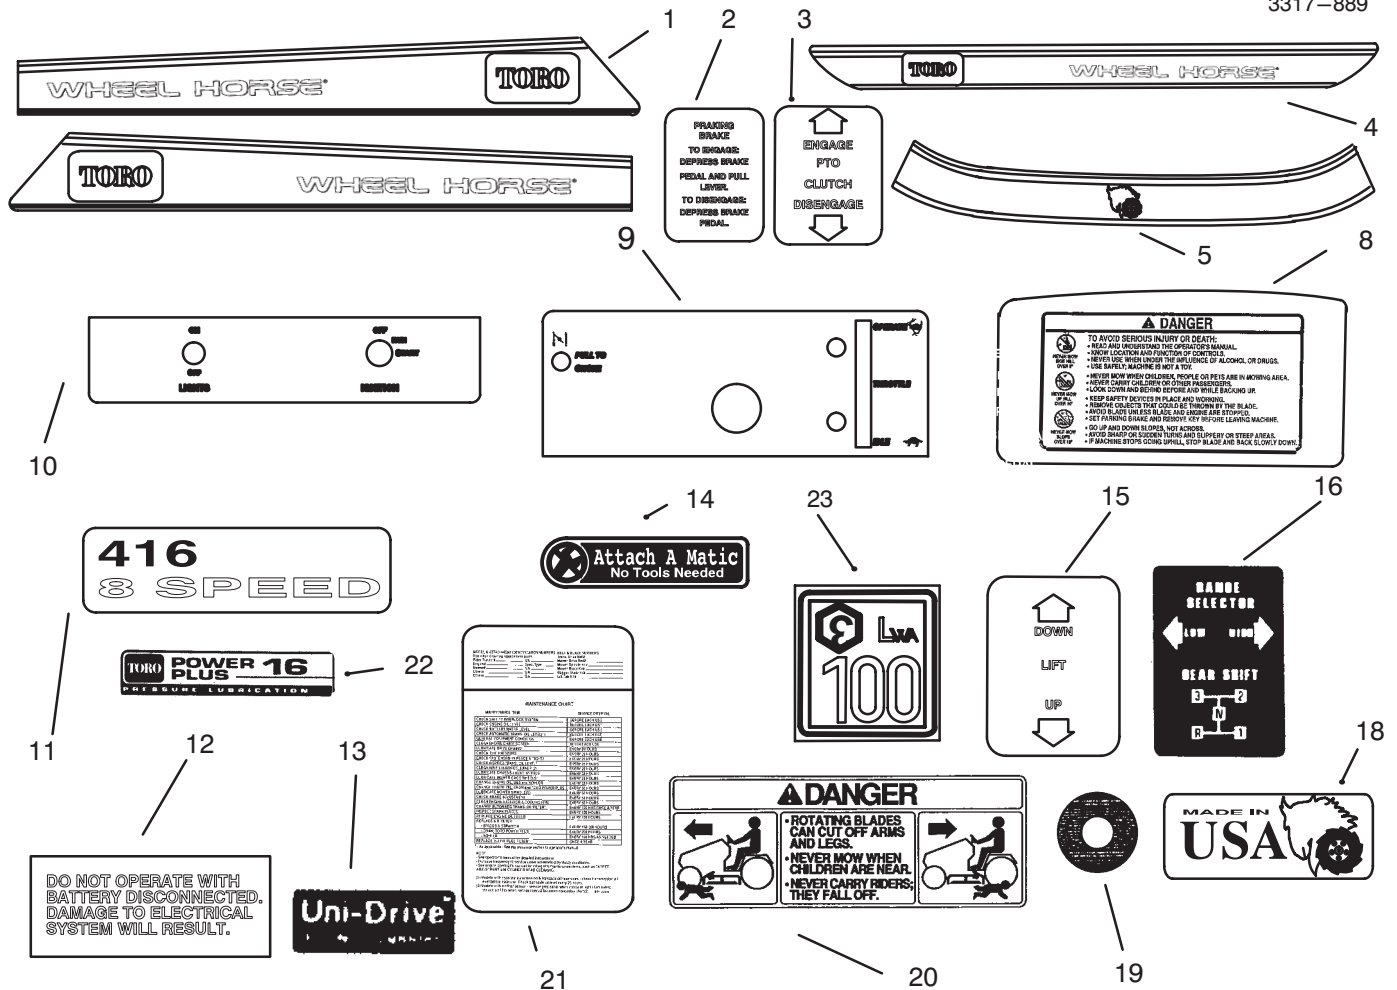

DECALS

Ref. No.	Part No.	Description	No. Used
1	92-9825	Decal - Hood RH	1
	92-9824	Decal - Hood LH	1
2	111510	Decal - Parking Brake	1
3	111960	Decal - PTO Clutch	1
4	92-9827	Decal - Rear Fender	1
5	92-9826	Decal - Front Hood	1
8	92-9837	Decal - Rear Hood Danger	1
9	119200	Decal - Lower Dash	1
10	74-2470	Decal - Black Plate	1
11	92-9831	Decal - 416-8 Speed	2
12	111926	Decal - Electrical System	1

Ref. No.	Part No.	Description	No. Used
13	92-8749	Decal - Unidrive	1
14	92-8747	Decal - Attach-A-Matic	2
15	112168	Decal - Lift	1
16	111534	Decal - Hi-Low Shift	1
18	76-1340	Decal - Made in U.S.A.	1
19	KH10191	Decal - Air Cleaner/Lub	1
20	92-8946	Decal - Danger	1
21	88-3200	Decal - Maintenance	1
22	118540	Decal - Power Plus	1
23	114621	Decal - Noise (Model 73440 Only)	1

*Not Illustrated