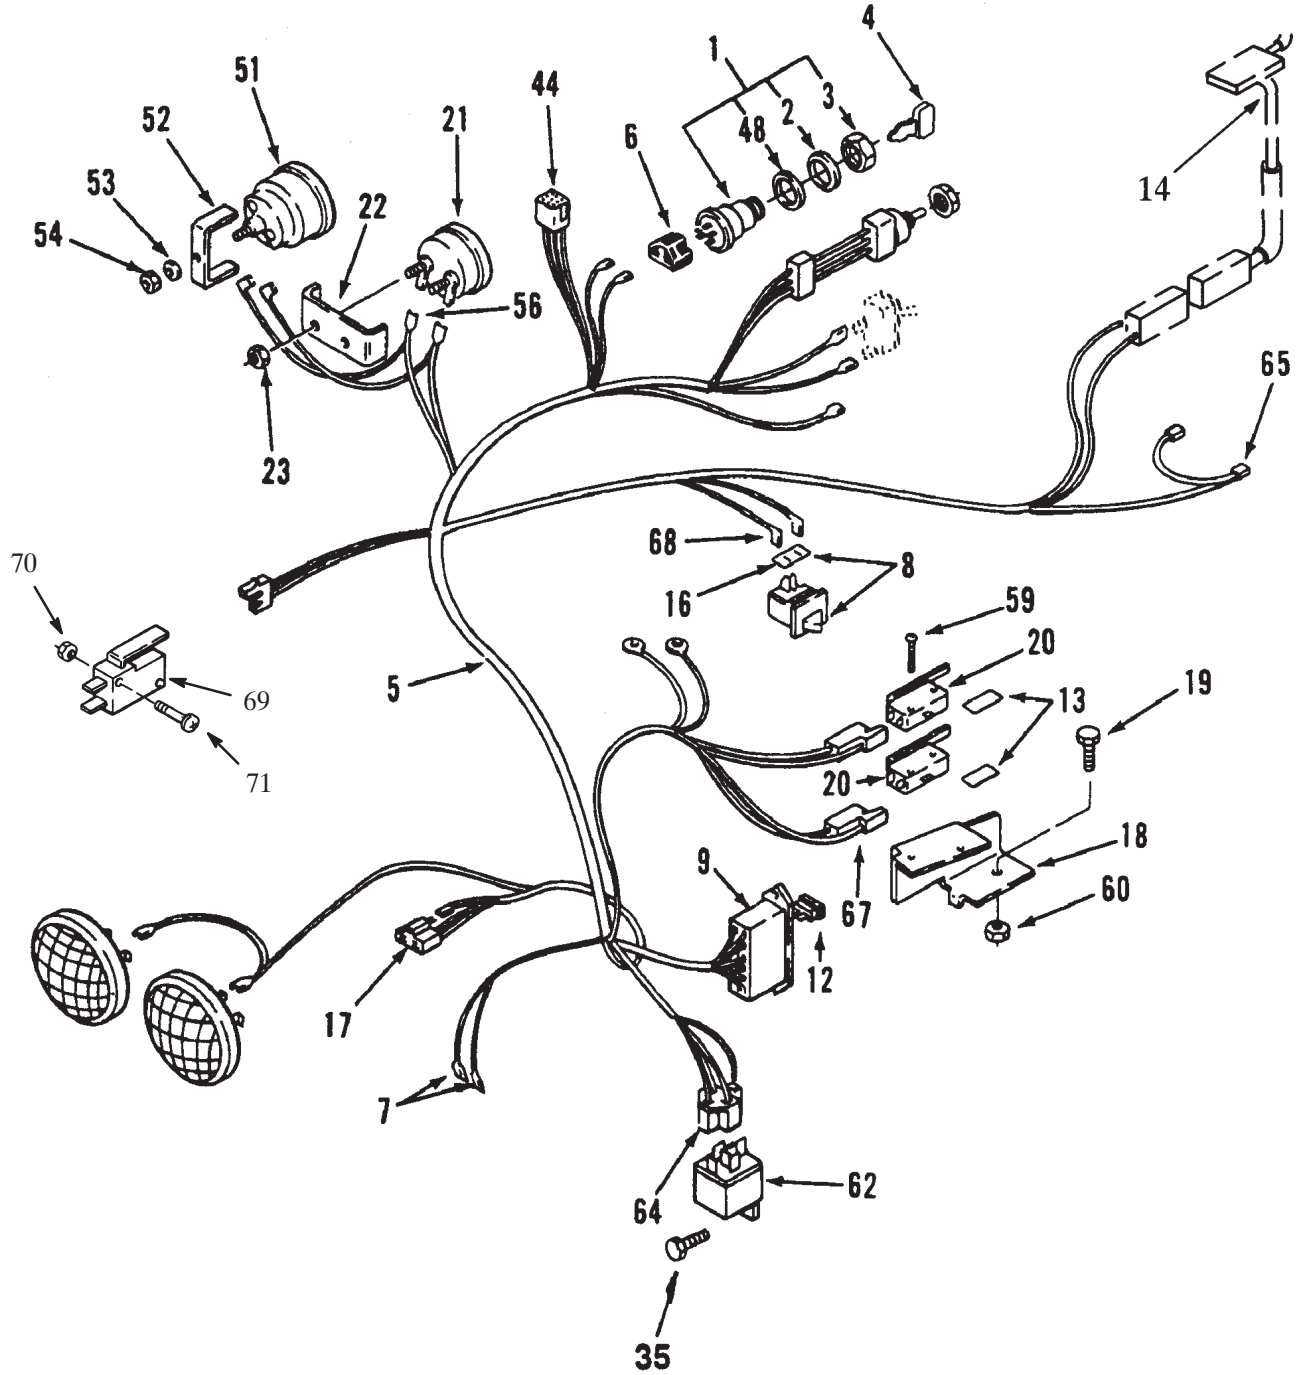

ELECTRICAL SYSTEM

ELECTRICAL SYSTEM

Ref. No.	Part No.	Description	No. Used	Ref. No.	Part No.	Description	No. Used
1	111216	Switch – Ignition	1	20	111332	Switch – PTO Interlock	2
2	920160	Washer – Lock	1	21	79-0060	Voltmeter	1
3	101884	Nut – Special	1	22	78-0080	Clamp – Voltmeter	1
4	62-7770	Key – Ignition, Padded	1	23	5924	Nut	2
5	79-3600	Wiring Harness (Incl. Ref.# 6,7,9,17,44,65 & 68)	1	35	9107944	Screw	1
6	104926	Switch – Connector Body Ignition	1	48	9202624	Washer – Special	1
7	518105	Terminal	1	51	78-0020	Meter – Hour (Incl. Ref.# 52-54)	1
8	103480	Switch – Clutch Interlock, (Incl. Ref.#16)	1	52	78-3320	Clamp – Hour Meter	1
9	120930	Body – Fuse	1	53	920120	Washer – Lock	1
12	109355	Fuse 15 Amp ATO or ATC	1	54	915962	Nut – Hex	1
*	109102	Fuse 25 Amp ATO or ATC	1	59	9104784	Screw	2
*	NN10277	Fuse 30 Amp ATO or ATC	1	60	9157324	Nut	2
13	111642	Barrier – Switch Insulator	2	62	116397	Relay	1
14	38-1420	Switch – Seat	1	64	518105	Terminal	1
16	110502	Shield – Dirt	1	65	6921	Terminal	1
17	112185	Body – Connector	1	68	518077	Terminal	2
18	115411	Support – Switch	1	69	111332	Switch – Parking Brake	1
19	9266714	Bolt	1	70	9157324	Nut – Hex	2
				71	910948	Screw	2

*Not Illustrated