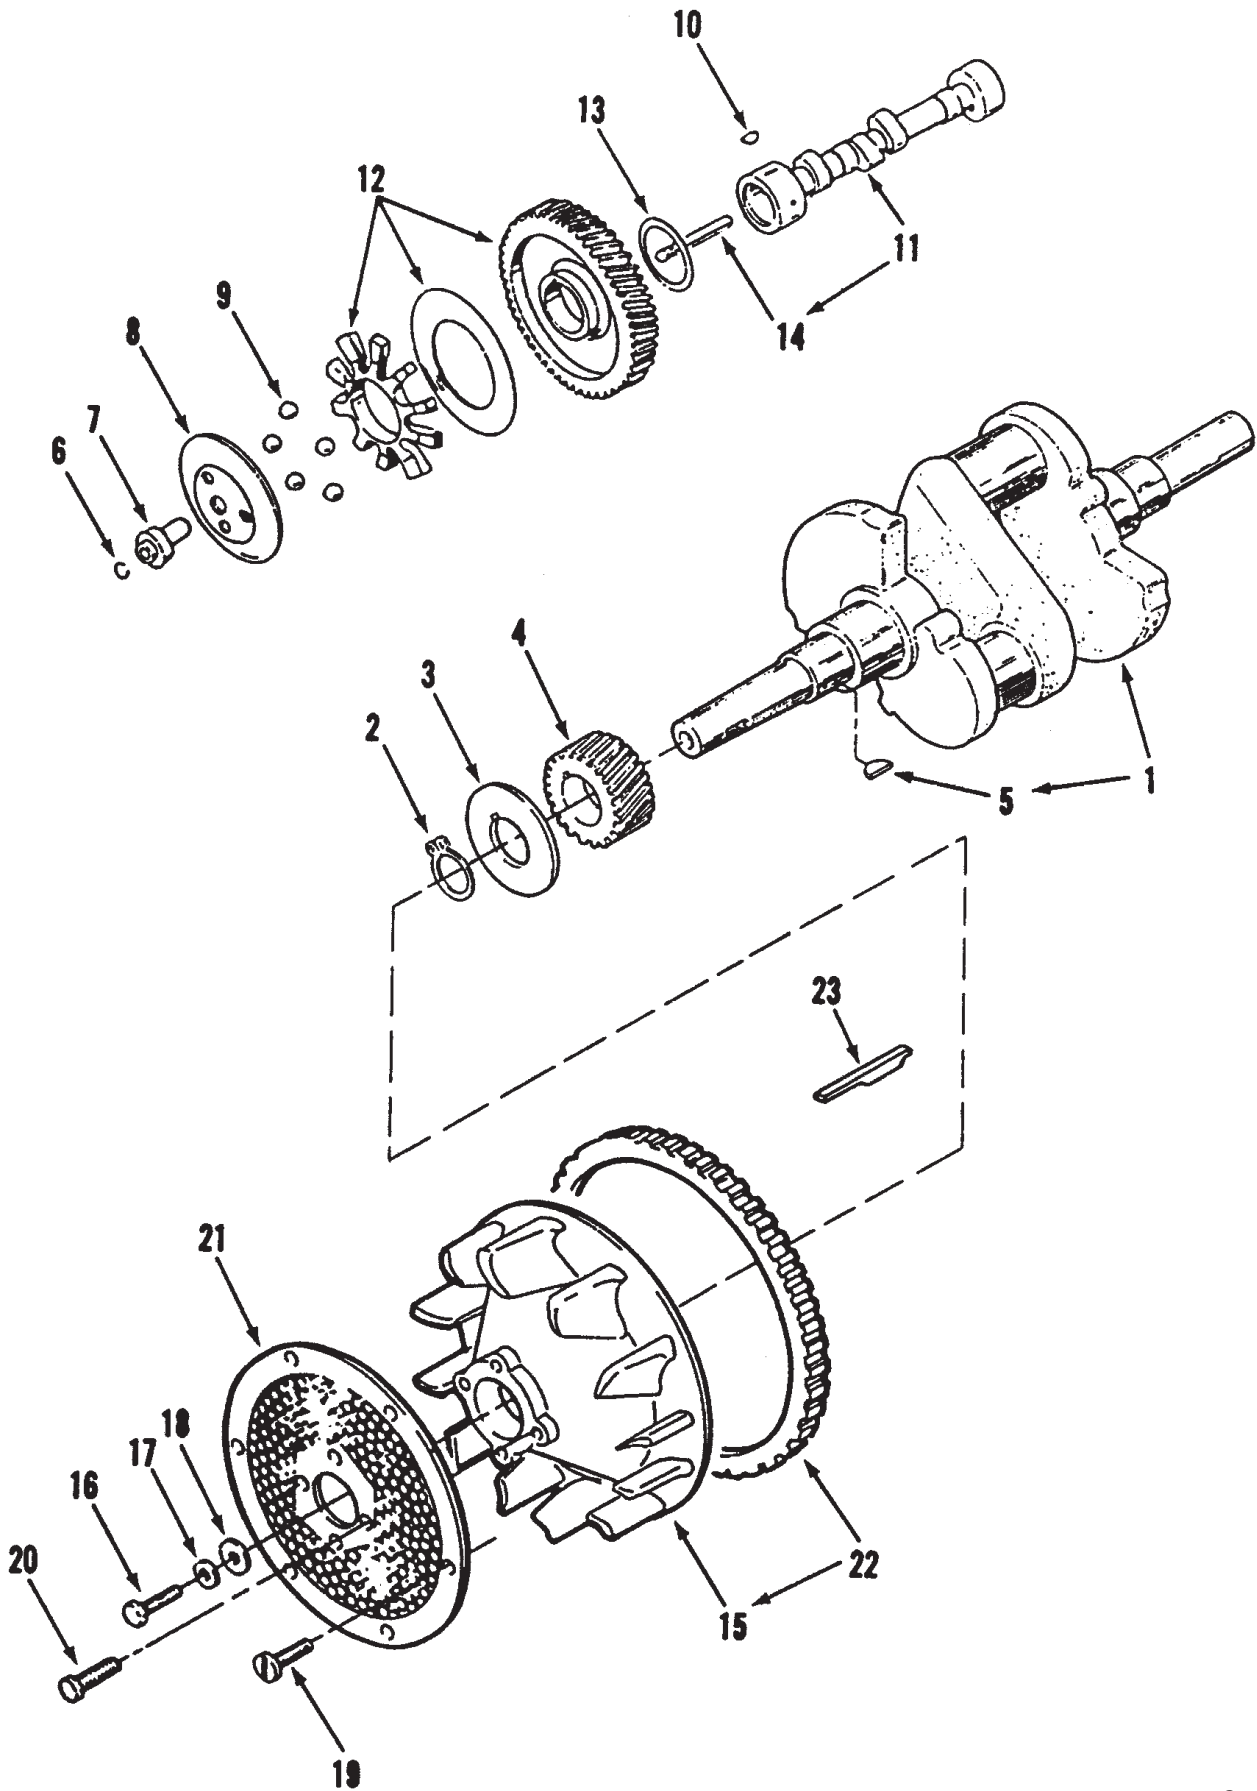

MODEL NO. 73420-5900615 & UP
MODEL NO. 73440-5900223 & UP

PARTS
CATALOG

WHEEL HORSE®
416-8 Garden Tractor
416-8e Garden Tractor

C-1481

HOOD ASSEMBLY

Ref. No.	Part No.	Description	No. Used
1	102881	Headlight	2
2	108130	Wire - Headlight Ground	1
3	109459	Clamp	2
4	9266714	Bolt	2
6	92-9826	Decal - Hood, Front	1
7	92-9825	Decal - Hood RH	1
*	92-9824	Decal - Hood LH	1
8	88-2782	Hood (Incl. Ref. # 9)	1
9	92-9837	Decal - Danger	1
10	117432	Rivet - Pop	4
11	117344	Handle Assembly	2
12	3296-42	Nut	4

Ref. No.	Part No.	Description	No. Used
19	113179	Nut	1
20	9108372	Screw	7
21	111034	Plate – Hood Stand	1
22	8830	Clip	2
23	102138	Switch – Light (Incl. Ref. #17-19)	1
24	78-0080	Clamp – Volt Meter	1
26	78-3320	Clamp – Steel	1
27	3255-25	Washer – Lock	3
28	3217-27	Nut – Hex	1
29	111216	Switch – Ignition (Incl. Ref.#11-13)	1
30	117431	Rivet – Pop	4
31	117343	Latch – Hood	2
32	112506	Bracket – Indicator Lights	1
33	915960	Nut	2
34	115392	Control – Throttle	1
35	120590	Stop – Throttle	1
36	915740	Nut – Lock	2
37	111392	"J" Clip	1

*Not Illustrated
+ Onan Part No.

CRANKSHAFT, CAMSHAFT, FLYWHEEL

CRANKSHAFT, CAMSHAFT, FLYWHEEL

Ref. No.	Part No.	Description	No. Used	Ref. No.	Part No.	Description	No. Used
1+	104-1887	Crankshaft	1	13	57-8230	Washer	1
2	57-9710	Ring - Retaining	1	14	59-0400	Pin	1
3	57-8140	Washer	1	15	71-5920	Flywheel (Incl. Ring Gear)	1
4	57-8130	Gear	1	16	57-8150	Screw	1
5	57-9660	Key	2	17	82-1320	Washer	1
6	57-9090	Ring - Retaining	1	18	59-0810	Washer	1
7	57-9130	Hub - Governor Cup	1	19	71-6340	Screw	6
8	59-0450	Cup - Governor	1	20	82-1400	Screw	4
9	57-9640	Ball	1	21	79-6440	Screen	1
11	NN10032	Camshaft (Incl. Item 13)	1	22	57-8180	Gear - Ring	1
12	57-8210	Camshaft Gear (Incl. Gear, Spacer, & Plate)	1	23	71-6190	Key	1