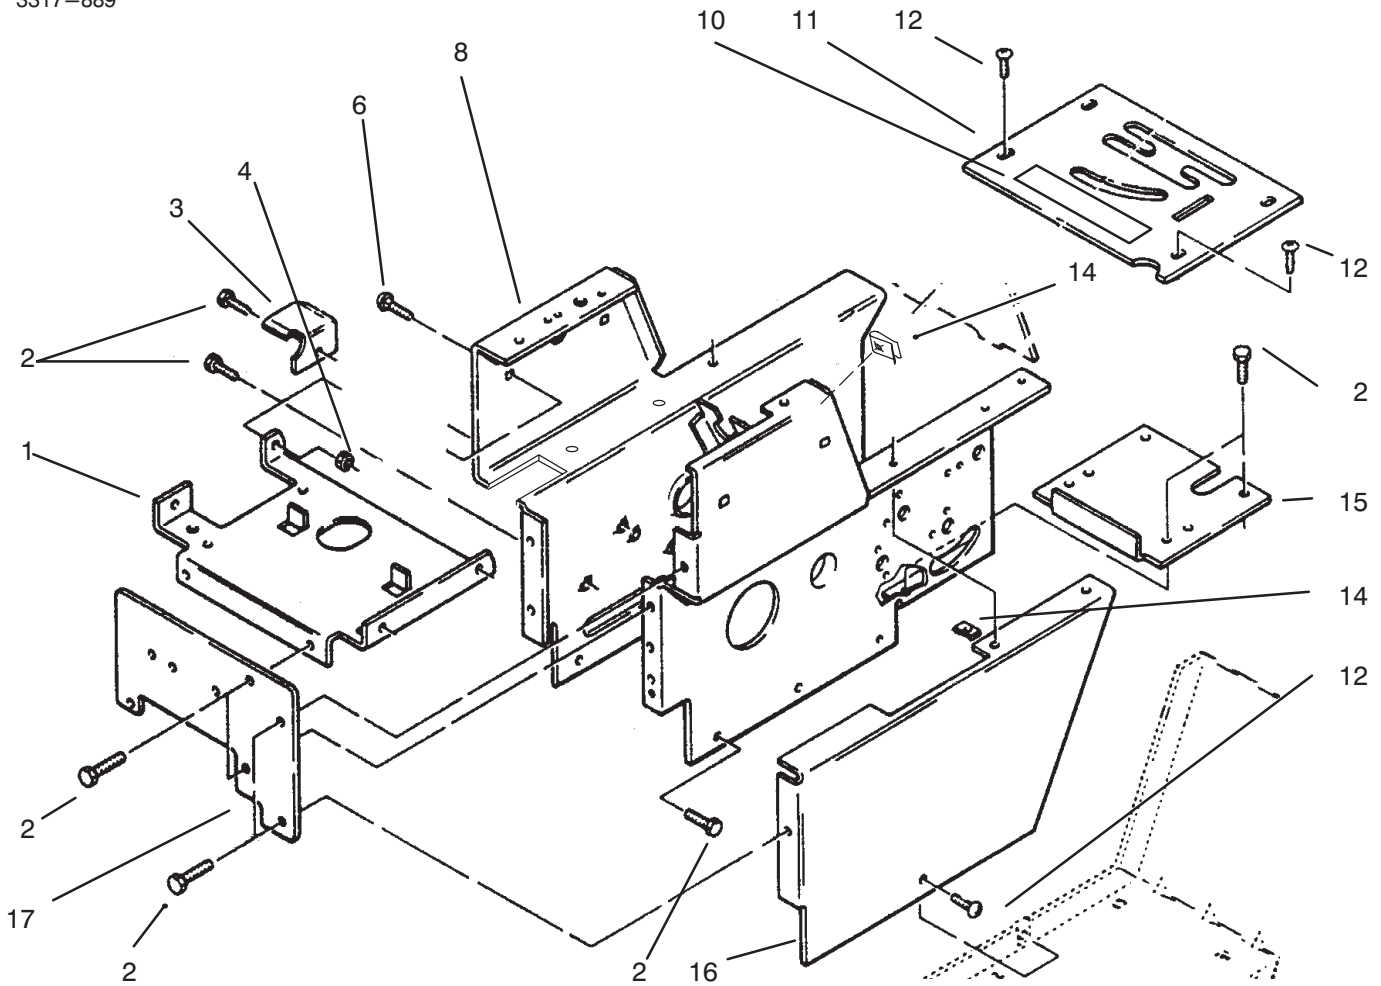

HOOD STAND AND SUPPORTS

Ref. No.	Part No.	Description	No. Used
1	78-3010	Bracket - Battery Support	1
2	9266944	Screw - Hex. Hd.	13
3	88-2170	Bracket - Belt	1
4	9151126	Nut	4
6	117371	Bolt - Carriage	4
8	92-1525	Hoodstand	1
10	92-8946	Decal - Danger	1

Ref. No.	Part No.	Description	No. Used
11	92-6529	Plate - Shift Cover (Incl. Ref.#10)	1
12	9108372	Screw	7
14	107069	Nut - Speed	7
15	106250	Cover - Dust	1
16	113935	Cover - Side, LH	1
17	78-3020	Plate - Front	

*Not Illustrated