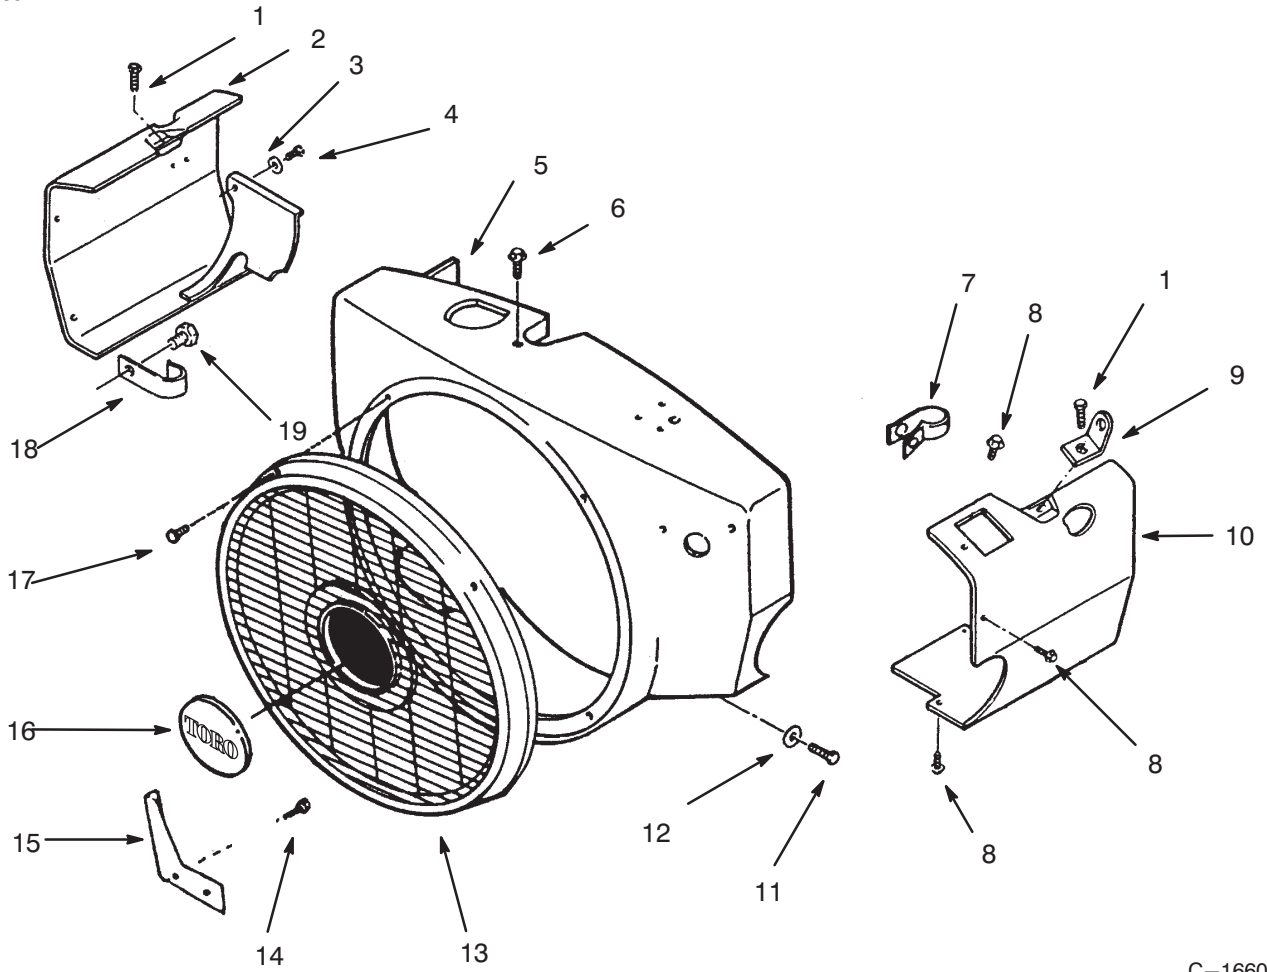

C-1660

BLOWER HOUSING

Ref. No.	Part No.	Description	No. Used
1	82-1600	Screw	2
2	92-0920	Housing - Cylinder Air, L.H.	1
3	NN10393	Washer	1
4	59-0980	Screw	1
5	NN10862	Housing - Blower	1
6	59-0970	Screw	1
7	NN10289	Clamp	1
8	NN10414	Screw	4
9	NN10296	Bracket - Lifting	2
10	92-0921	Housing - Cylinder Air, R.H.	1

Ref. No.	Part No.	Description	No. Used
11	NN10393	Screw	4
12	NN10356	Washer - Flat	1
13	82-0620	Guard - Stationary	1
14	82-0930	Screw	2
15	NN10832	Bracket	1
16	118530	Name Plate - Toro	1
17	82-1590	Screw	4
18	NN10348	Clip - Wire	1
19	82-1540	Screw	1