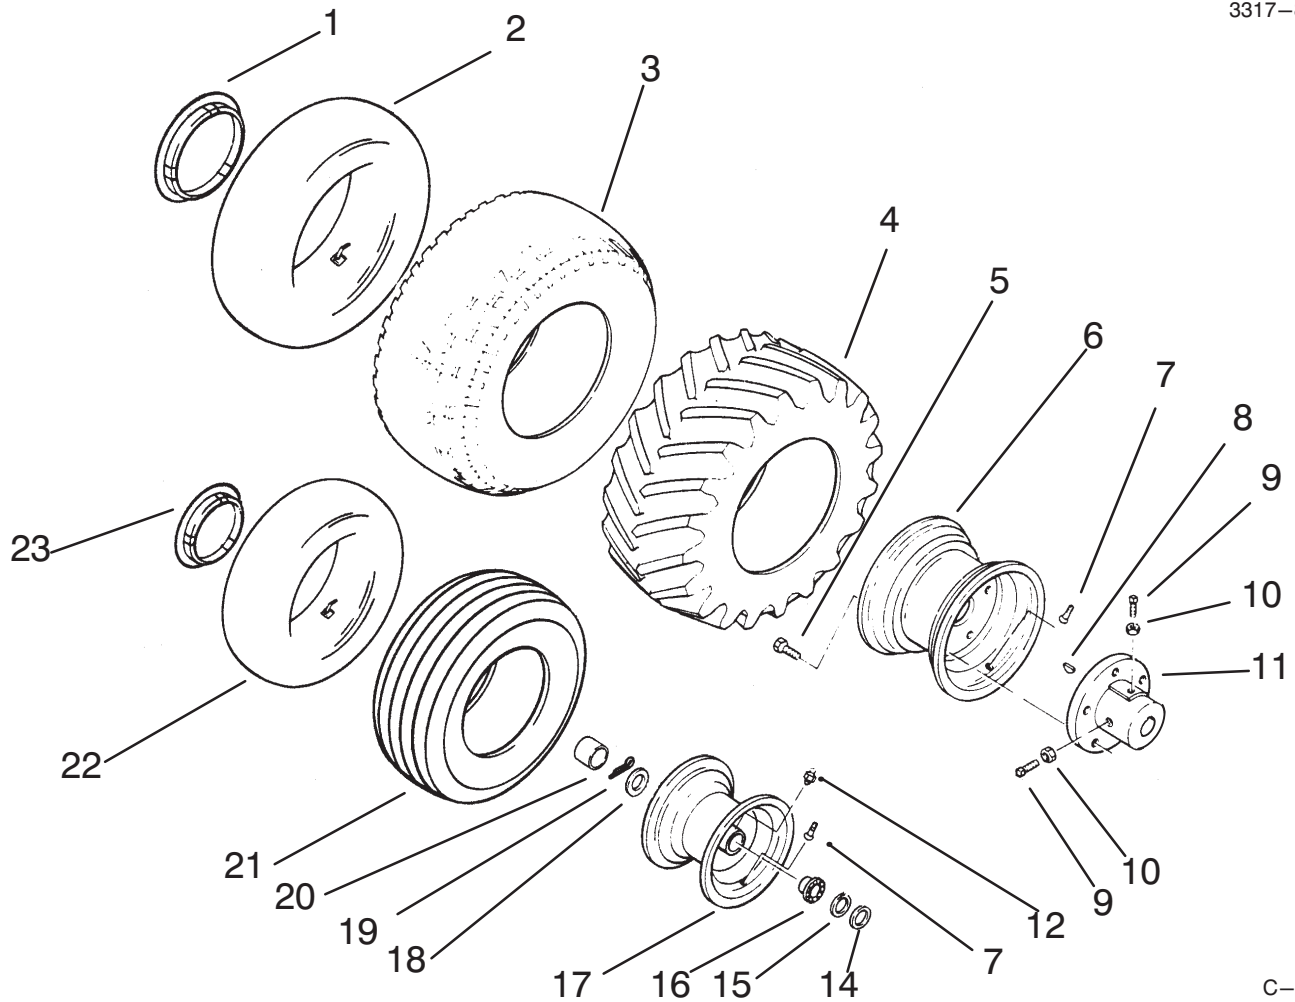

C-1499

WHEELS AND TIRES

Ref. No.	Part No.	Description	No. Used
1	114428	Logo - Hub Cap 12" (Opt.)	2
2	7007	Tube - Rear (Opt.)	2
*	100291	Tube - Cleat Tire (Opt.)	2
3	116744	Tire - Turf Trac, Rear	2
4	7607	Tire - Cleat, (Opt.)	2
5	83-2720	Bolt - Lug	10
6	111516	Wheel - Rear	2
*	110677	Wheel - Cleat (Opt.)	2
7	5108	Stem - Valve	4
8	937108	Key - Woodruff	2
9	3243-5	Screw - Set	4
10	3218-3	Nut	4
11	105763	Hub - Rear	2

Ref. No.	Part No.	Description	No. Used
12	109500	Fitting - Grease	2
14	5210	Washer - Shim .015	2
15	1278	Washer - Shim .050	4
16	110513	Bearing - Ball	4
17	78-1680	Rim - Front	2
18	111952	Washer - Special Hub Cap	2
19	3272-17	Pin - Cotter	2
20	111591	Hubcap	2
21	117127	Tire - Turf Trac, Front	2
22	100079	Tube - Front" (Opt.)	2
23	114427	Logo - Hub Cap 6" (Opt.)	2
*	78-1660	Wheel Assembly - Front (Incl. Ref.# 7,12, 16 & 21)	2

*Not Illustrated