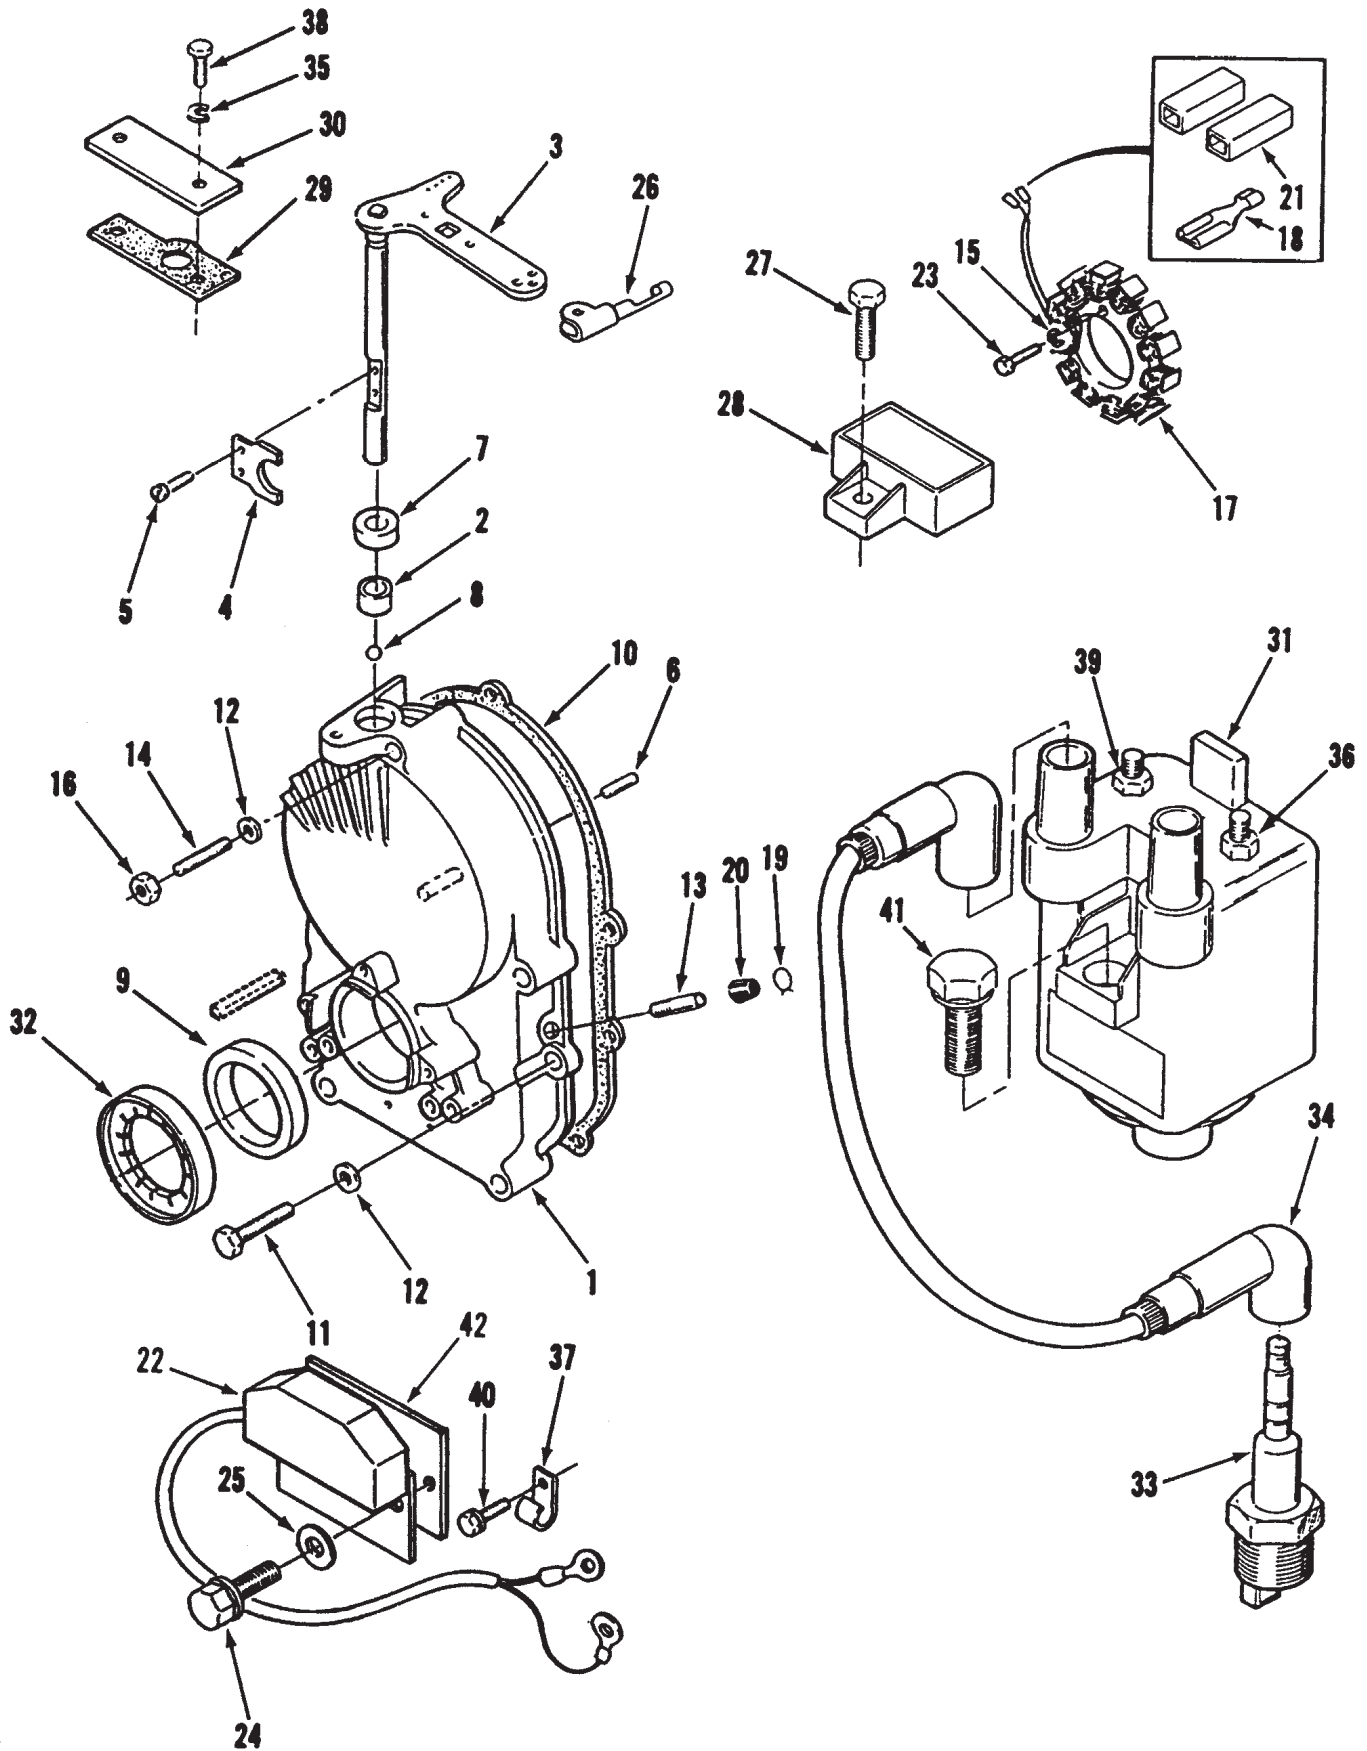

GEARCASE AND IGNITION CONTROLS

GEARCASE AND IGNITION CONTROLS

Ref. No.	Part No.	Description	No. Used	Ref. No.	Part No.	Description	No. Used
1	NN10825	Kit – Gearcase (Incl. Ref.# 2-9, 13, 19, & 20)	1	22	NN10444	Connector Body	1
2	57-9650	Bearing	1	23	82-1500	Control – Ignition	1
3	NN10826	Governor Shaft & Arm-Chromed	1	24	NN10394	Screw – Hex. Hd.	3
4	59-0420	Yoke	1	25	82-1660	Screw – Hex. Hd.	2
5	59-0950	Screw	1	26	82-1660	Washer – Lock	2
6	NN10335	Pin – Dowel	1	27	57-9730	Clip – Retaining	1
7	57-9570	Seal – Oil	1	28	NN10414	Screw – Hex. Hd.	1
8	NN10327	Bearing	1	29	NN10261	Regulator – Voltage	1
9	57-9580	Seal – Oil	1			20 amp	1
10	71-6360	Gasket	1	29	79-6490	Gasket – Plate	1
11	82-1410	Screw	4	30	NN10515	Cover – Ignition Plunger	1
12	57-9750	Washer	5	31	NN10245	Battery Ignition Coil	1
13	59-0360	Tube – Vacuum Port	1	32	NN10247	Rotor – Ignition	1
14	NN10352	Stud – Gear Cover	1	33	57-9340	Plug – Spark	2
15	82-1620	Washer – Lock	3	34	82-1340	Cable – Spark Plug	1
16	NN10426	Nut	1	35	82-1340	Washer – Flat	2
17	NN10518	Stator w/Terminals	1	36	NN10248	Nut	1
18	NN10290	Terminal – Stator Leads	3	37	NN10348	Clip – Wire	1
19	57-9550	Clamp	1	38	82-1360	Screw – Hex. Hd.	1
20	59-0370	Cap	1	39	NN10249	Nut	1
21	82-1000	Kit – Terminal		40	82-1410	Screw – Hex. Hd.	1
				41	NN10408	Screw – Hex. Hd.	2
				42	NN10516	Indicator – Ignition Module	1