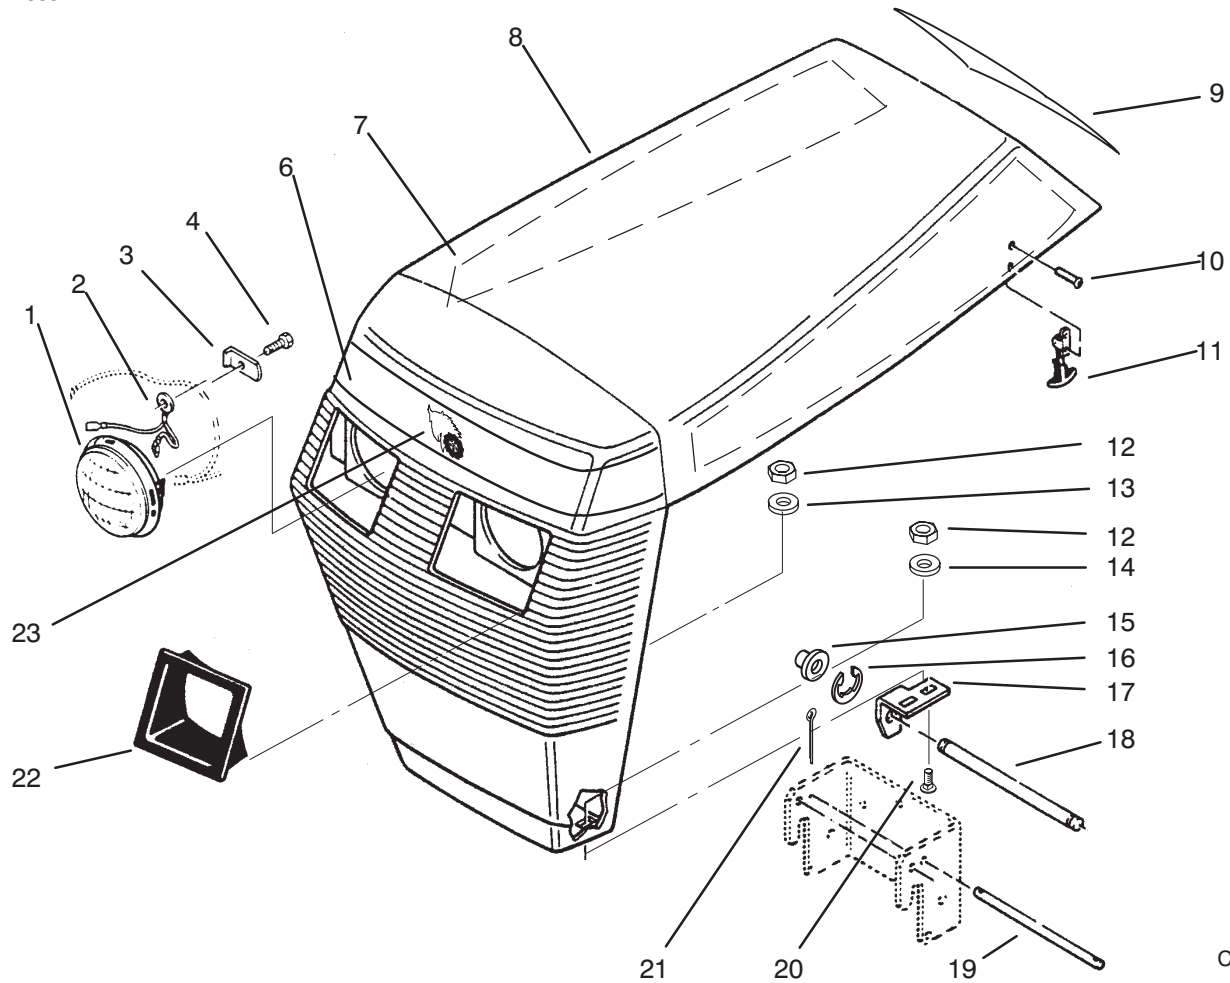

C-1481

HOOD ASSEMBLY

Ref. No.	Part No.	Description	No. Used
1	102881	Headlight	2
2	108130	Wire - Headlight Ground	1
3	109459	Clamp	2
4	9266714	Bolt	2
6	92-9826	Decal - Hood, Front	1
7	92-9825	Decal - Hood RH	1
*	92-9824	Decal - Hood LH	1
8	88-2782	Hood (Incl. Ref. # 9)	1
9	92-9837	Decal - Danger	1
10	117432	Rivet - Pop	4
11	117344	Handle Assembly	2
12	3296-42	Nut	4

Ref. No.	Part No.	Description	No. Used
13	3254-2	Washer - Intl. T	1
14	3256-22	Washer	3
15	5979	Bushing - Hood Pivot	2
16	105797	Ring - Retaining	2
17	116747	Bracket - LH	1
*	116746	Bracket - RH	1
18	116745	Rod - Pivot	1
19	101850	Rod - Hood Stop	1
20	3229-25	Bolt - Carriage	4
21	3272-1	Pin - Cotter	2
22	109495	Retainer - Headlight LH	1
*	109494	Retainer - Headlight RH	1
23	92-9836	Decal - Logo	1

*Not Illustrated