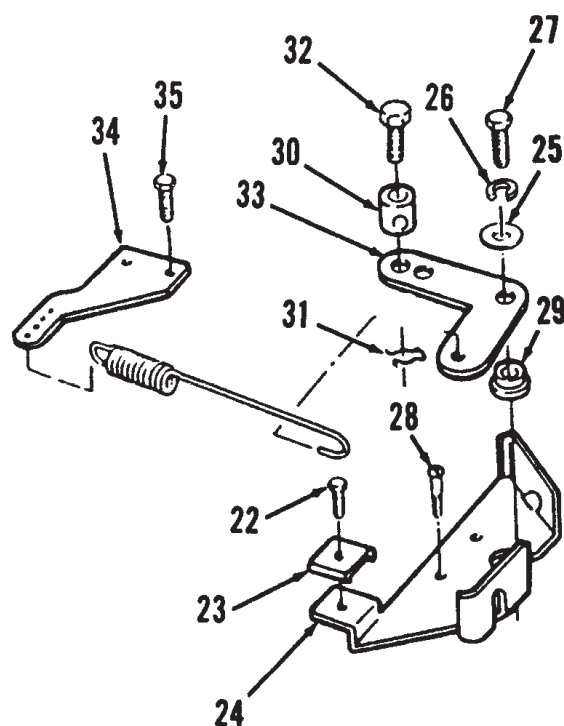

Ref. No.	Part No.	Description	No. Used
19	113179	Nut	1
20	9108372	Screw	7
21	111034	Plate – Hood Stand	1
22	8830	Clip	2
23	102138	Switch – Light (Incl. Ref. #17-19)	1
24	78-0080	Clamp – Volt Meter	1
26	78-3320	Clamp – Steel	1
27	3255-25	Washer – Lock	3
28	3217-27	Nut – Hex	1
29	111216	Switch – Ignition (Incl. Ref.#11-13)	1
30	117431	Rivet – Pop	4
31	117343	Latch – Hood	2
32	112506	Bracket – Indicator Lights	1
33	915960	Nut	2
34	115392	Control – Throttle	1
35	120590	Stop – Throttle	1
36	915740	Nut – Lock	2
37	111392	"J" Clip	1

*Not Illustrated

BELT GUARD & FOOTRESTS

Ref. No.	Part No.	Description	No. Used
1	107975	Guard – Belt	1
2	3296-29	Nut – Lock	7
3	108457	Nut – Push	1
4	9108372	Bolt – Carriage	9
5	3296-42	Nut	1
6	109554	Bracket – Belt Guard	1
7	9107944	Screw – Machine	2
8	321-4	Bolt	2
9	116000	Bolt – Carriage	6
10	518211	Bumper	2
12	107069	Clip	3

+ Low Emission Carburetor Not Repairable

C-1668

CHOKE LINKAGE

Ref. No.	Part No.	Description	No. Used
1	59-0850	Washer	2
2	59-0460	Lever - Choke	1
3	57-9180	Link - Choke	1
4	59-0470	Bracket	1
5	NN10412	Screw	1
6	92-0916	Screw	1

Ref. No.	Part No.	Description	No. Used
7	NN10830	Plug	1
8	57-9170	Swivel - Choke Lever	1
9	NN10410	Screw	1
10	59-0720	Pin - Cotter	1
11	NN10784	Screw	1
12	57-9190	Clip	1

C-1669

GOVERNOR

Ref. No.	Part No.	Description	No. Used
11	57-9100	Spring - Governor, 5 Ball	1
12	57-9190	Clamp - Cable	1
13	79-6360	Bracket	1
14	NN10395	Screw	1
15	59-1030	Screw	1
16	NN10219	Spring	1
17	92-0922	Arm - Governor Control, w/o Swivel	1
18	59-1100	Screw	2
19	NN10357	Washer - Flat	1
20	NN10218	Bushing	1
22	59-1000	Screw	1
23	57-9190	Clamp - Throttle Cable	1