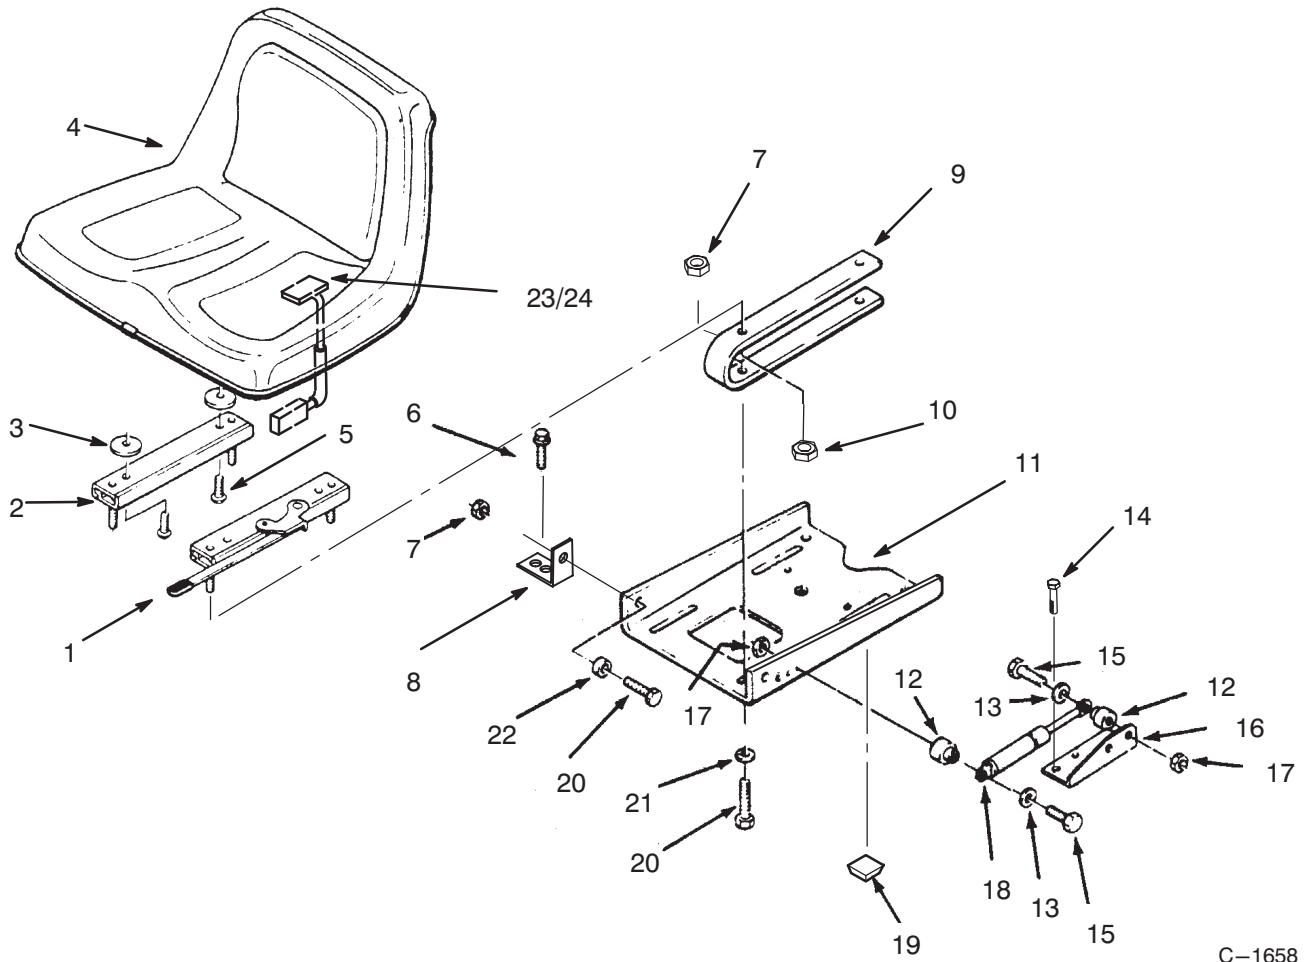

SEAT

Ref. No.	Part No.	Description	No. Used
1	114264	Adjuster – Seat, L.H.	1
2	114265	Slide – Seat, R.H.	1
3	109989	Spacer	4
4	79-3680	Seat	1
5	9108652	Bolt	4
6	913464	Bolt	4
7	3296-29	Nut	6
8	105524	Bracket – Pivot	2
9	114263	Spring – Seat	2
10	9151126	Nut	4
11	78-2990	Plate – Seat Pivot	1
12	114344	Spacer	2

Ref. No.	Part No.	Description	No. Used
13	3256-22	Washer	2
14	9266944	Bolt	2
15	321-8	Bolt	2
16	114345	Bracket	1
17	3296-42	Nut	2
18	114343	Spring – Gas	1
19	111071	Bumper	2
20	322-4	Bolt	6
21	3256-23	Washer	4
22	105503	Bushing	2
23	38-1420	Switch – Seat	1
24	3023	Clip – Speed	1

*Not Illustrated