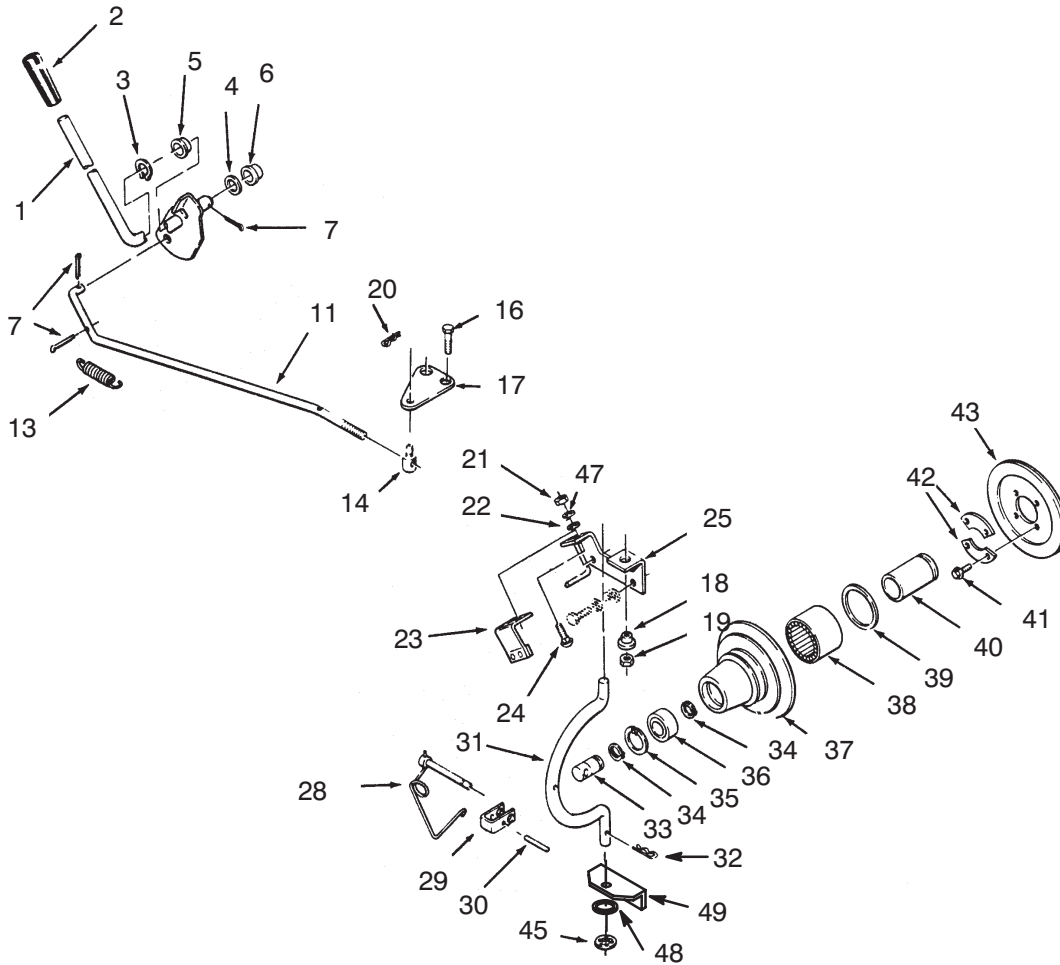

C-1500

PTO CLUTCH AND CONTROL

Ref. No.	Part No.	Description	No. Used
1	111234	Lever – PTO Clutch	1
2	9038	Grip	1
3	32151-11	Ring – Grip	1
4	3765	Washer – Shim	2
5	5666	Bushing – Nyliner	1
6	5983	Bushing	1
7	3272-10	Pin – Cotter	3
11	111052	Rod – PTO Clutch	1
13	103125	Spring	1
14	110656	Trunnion	1
16	323-7	Screw – Hex. Hd.	1
17	110669	Plate – PTO	1
18	104859	Spacer	1
19	3296-39	Nut	1
20	9335054	Pin – Cotter	1
21	3218-1	Nut	2
22	3256-22	Washer	2
23	110665	Brake Assembly – PTO	1
24	3229-25	Bolt – Carriage	2
25	111240	Bracket – Engine	1

Ref. No.	Part No.	Description	No. Used
28	111314	Pin – Locking	1
29	113107	Clevis	1
30	933274	Pin – Spirol	1
31	113108	Rod – PTO Housing	1
32	933506	Pin – Cotter	1
33	102872	Shaft – PTO	1
34	32120-72	Ring – Retaining	2
35	32120-62	Ring – Retaining	1
36	109842	Bearing – Ball	1
37	103478	Housing – Pulley	1
38	6662	Bearing – Needle	1
39	6663	Seal	1
40	6658	Race – Bearing	1
41	321-8	Bolt – Nylok	4
42	6659	Retainer	2
43	114881	Facing – Clutch Plate	1
45	106695	Push-On Ring	1
47	3253-3	Washer – Lock	2
48	3256-27	Washer	1
49	102870	Bracket Support	1