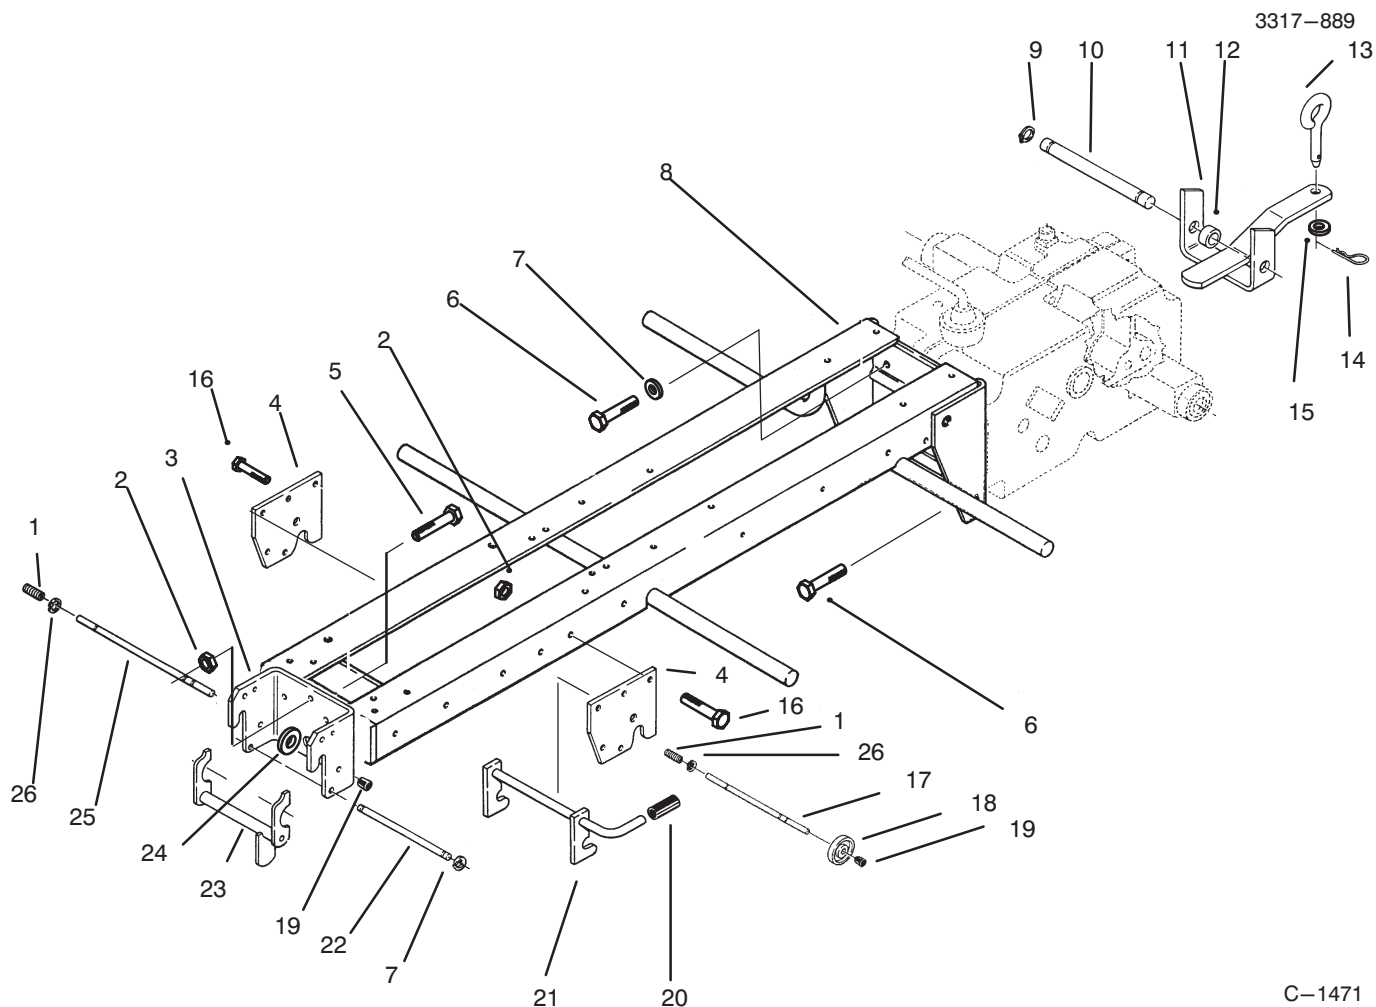

C-1471

FRAME & HITCHES

Ref. No.	Part No.	Description	No. Used
1	8616	Spring	2
2	3296-39	Nut	9
3	101711	Housing - Front Hitch	1
4	102644	Plate - Mid Hitch	2
5	3231-25	Bolt - Carriage	3
6	323-5	Bolt	4
7	3253-21	Washer - Lock	4
8	78-2680	Frame	1
9	5618	Ring - Retaining	2
10	105269	Shaft - Drawbar Hitch	1
11	1644	Hitch - Drawbar	1
12	9791204	Spacer	2
13	106634	Pin - Hitch	1

Ref. No.	Part No.	Description	No. Used
14	9335054	Pin - Cotter	1
15	3256-26	Washer - Flat	1
16	323-44	Screw - Hex. Hd.	6
17	101017	Rod - Mid Hitch Lock	1
18	83-6520	Rod - Lock	1
19	105316	Cap - Plunger Rod	2
20	9038	Grip	1
21	117930	Latch - Mid Hitch	1
22	101750	Rod - Pivot Latch	1
23	93-1613	Latch - Front Hitch	1
24	101707	Lock - Attachment	1
25	101751	Rod - Lock	1
26	105797	Ring - Retaining	6