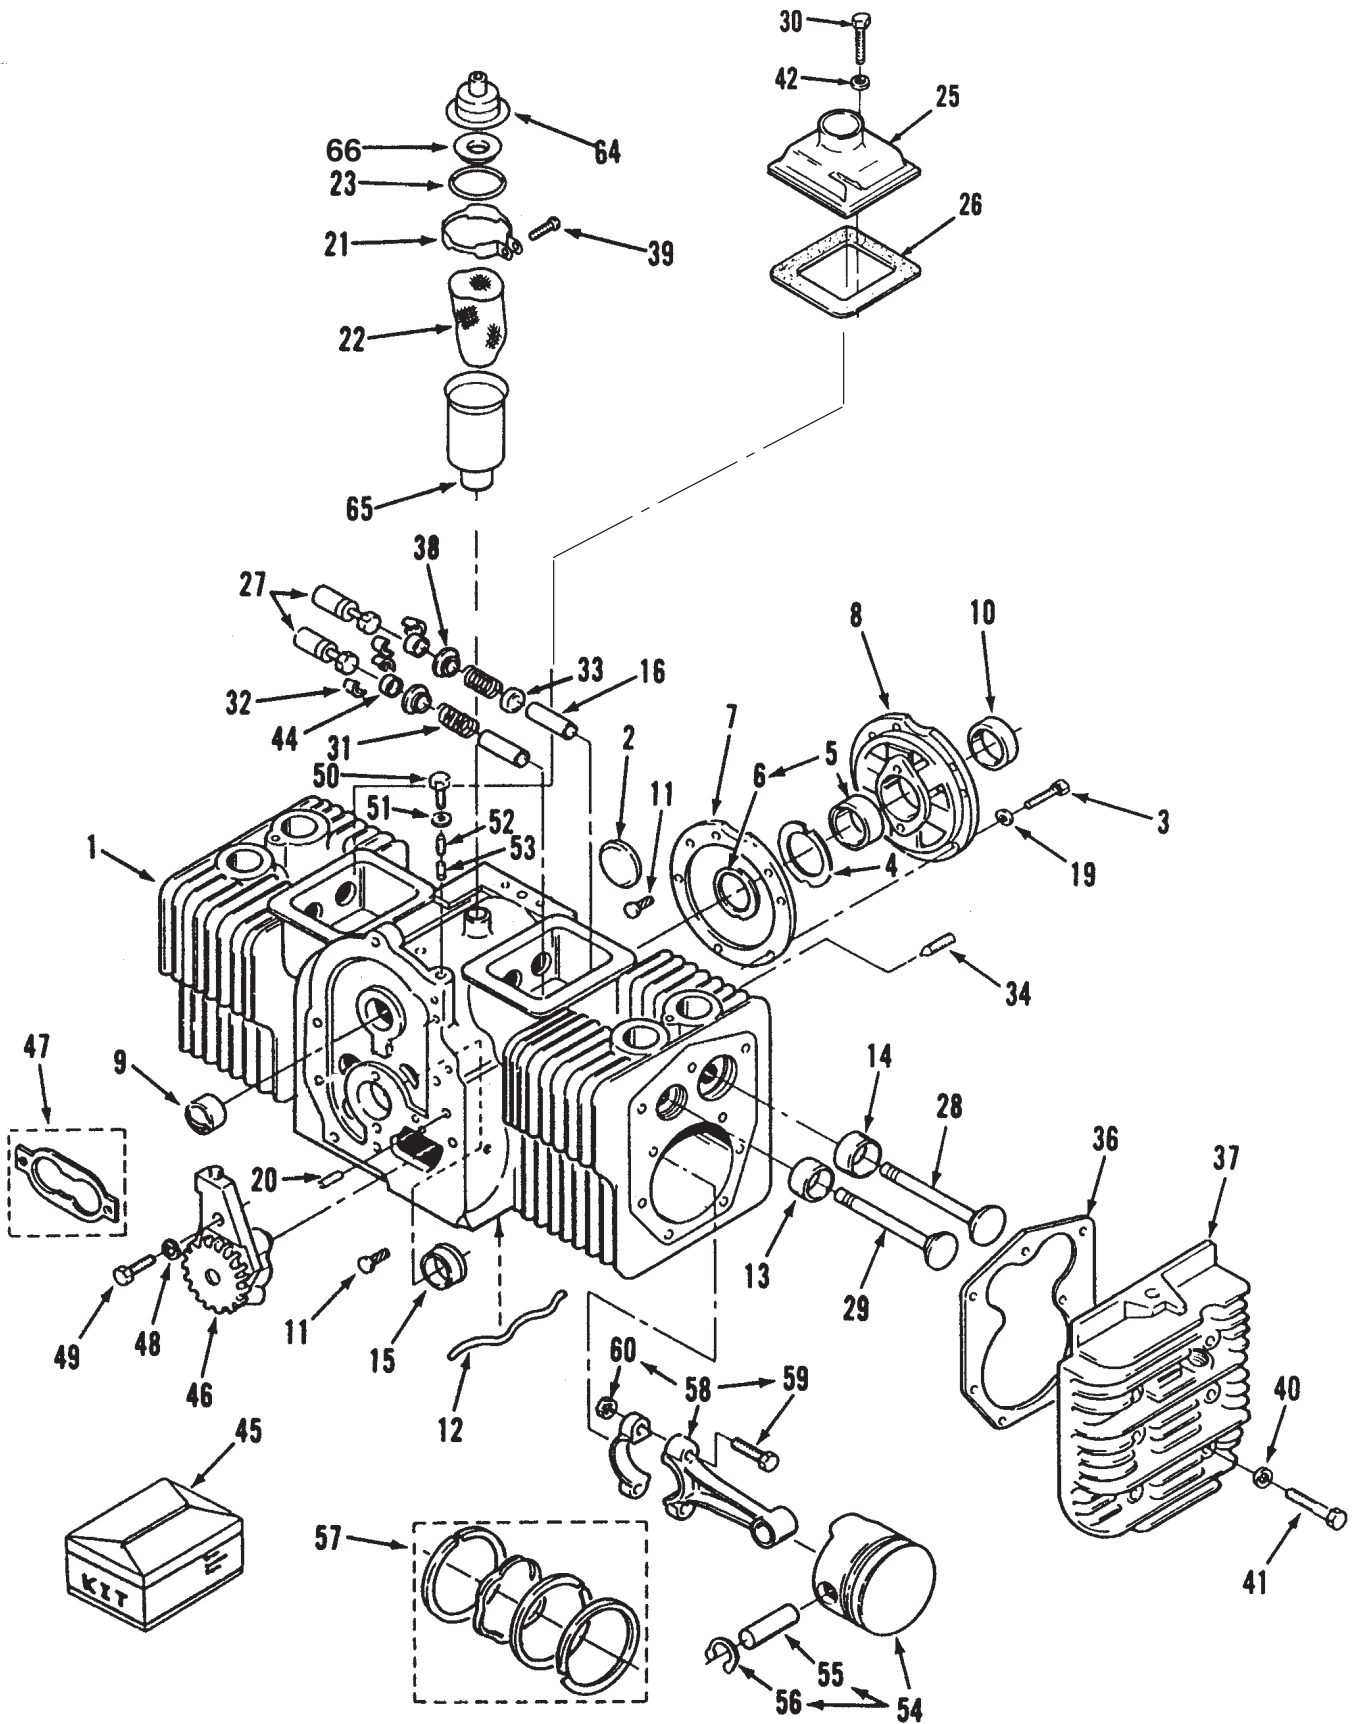

CYLINDER BLOCK