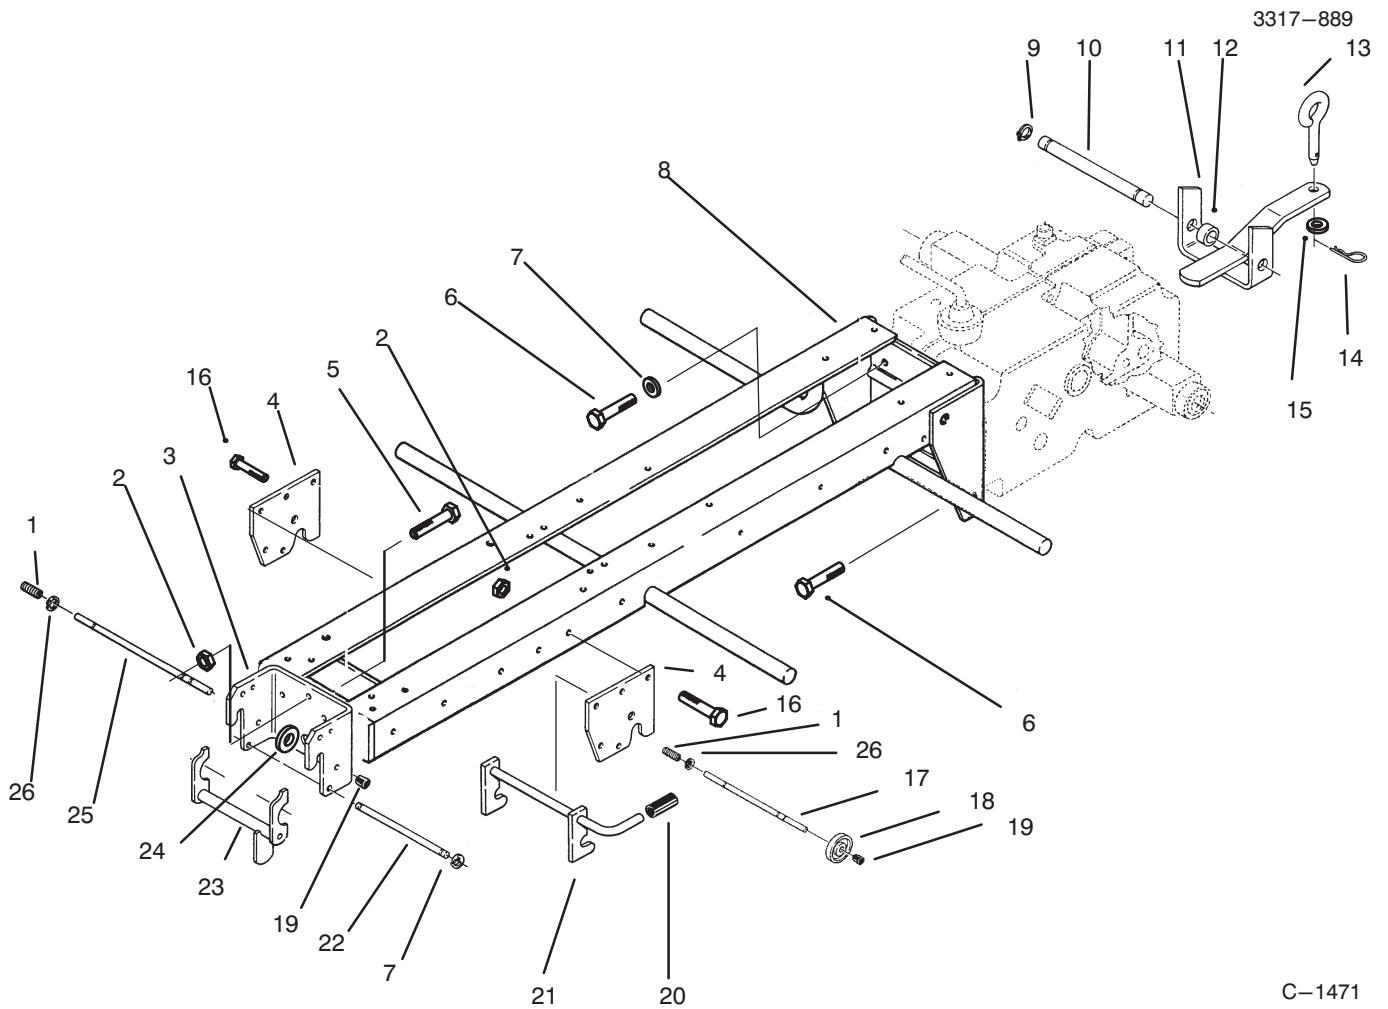

C-1471

FRAME & HITCHES

Ref. No.	Part No.	Description	No. Used
1	8616	Spring	2
2	3296-39	Nut	9
3	101711	Housing - Front Hitch	1
4	102644	Plate - Mid Hitch	2
5	3231-25	Bolt - Carriage	3
6	323-5	Bolt	4
7	3253-21	Washer - Lock	4
8	78-2680	Frame	1
9	5618	Ring - Retaining	2
10	105269	Shaft - Drawbar Hitch	1
11	1644	Hitch - Drawbar	1
12	9791204	Spacer	2
13	106634	Pin - Hitch	1

Ref. No.	Part No.	Description	No. Used
14	9335054	Pin - Cotter	1
15	3256-26	Washer - Flat	1
16	323-44	Screw - Hex. Hd.	6
17	101017	Rod - Mid Hitch Lock	1
18	83-6520	Rod - Lock	1
19	105316	Cap - Plunger Rod	2
20	9038	Grip	1
21	117930	Latch - Mid Hitch	1
22	101750	Rod - Pivot Latch	1
23	93-1613	Latch - Front Hitch	1
24	101707	Lock - Attachment	1
25	101751	Rod - Lock	1
26	105797	Ring - Retaining	6