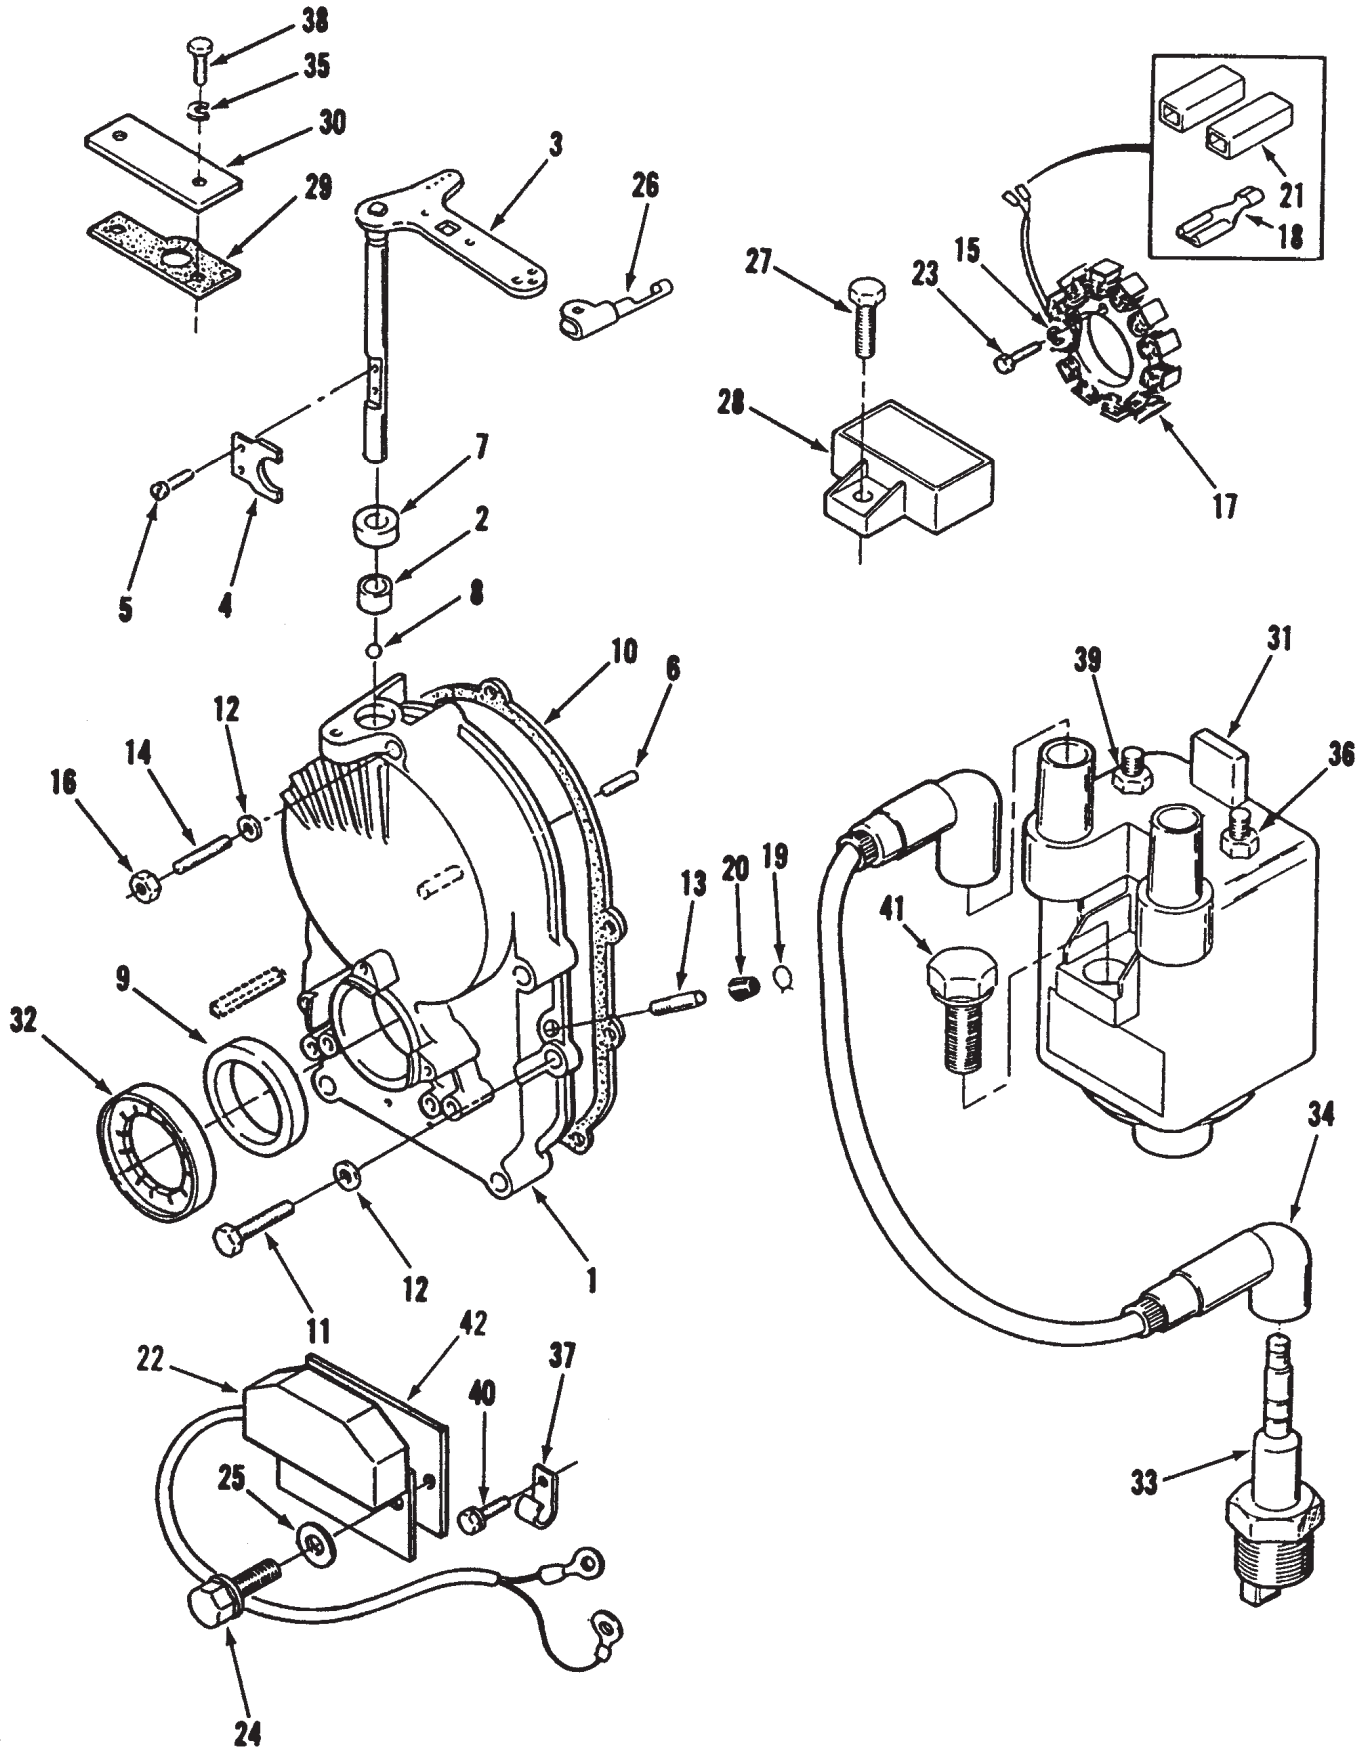

GEARCASE AND IGNITION CONTROLS

GEARCASE AND IGNITION CONTROLS

Ref. No.	Part No.	Description	No. Used	Ref. No.	Part No.	Description	No. Used
1	NN10825	Kit – Gearcase (Incl. Ref.# 2-9, 13, 19, & 20)	1	22	NN10444	Connector Body	1
2	57-9650	Bearing	1	23	82-1500	Control – Ignition	1
3	NN10826	Governor Shaft & Arm-Chromed	1	24	NN10394	Screw – Hex. Hd.	3
4	59-0420	Yoke	1	25	82-1660	Screw – Hex. Hd.	2
5	59-0950	Screw	1	26	82-1660	Washer – Lock	2
6	NN10335	Pin – Dowel	1	27	57-9730	Clip – Retaining	1
7	57-9570	Seal – Oil	1	28	NN10414	Screw – Hex. Hd.	1
8	NN10327	Bearing	1	29	NN10261	Regulator – Voltage	1
9	57-9580	Seal – Oil	1			20 amp	1
10	71-6360	Gasket	1	29	79-6490	Gasket – Plate	1
11	82-1410	Screw	4	30	NN10515	Cover – Ignition Plunger	1
12	57-9750	Washer	5	31	NN10245	Battery Ignition Coil	1
13	59-0360	Tube – Vacuum Port	1	32	NN10247	Rotor – Ignition	1
14	NN10352	Stud – Gear Cover	1	33	57-9340	Plug – Spark	2
15	82-1620	Washer – Lock	3	34	82-1340	Cable – Spark Plug	1
16	NN10426	Nut	1	35	82-1340	Washer – Flat	2
17	NN10518	Stator w/Terminals	1	36	NN10248	Nut	1
18	NN10290	Terminal – Stator Leads	3	37	NN10348	Clip – Wire	1
19	57-9550	Clamp	1	38	82-1360	Screw – Hex. Hd.	1
20	59-0370	Cap	1	39	NN10249	Nut	1
21	82-1000	Kit – Terminal		40	82-1410	Screw – Hex. Hd.	1
				41	NN10408	Screw – Hex. Hd.	2
				42	NN10516	Indicator – Ignition Module	1