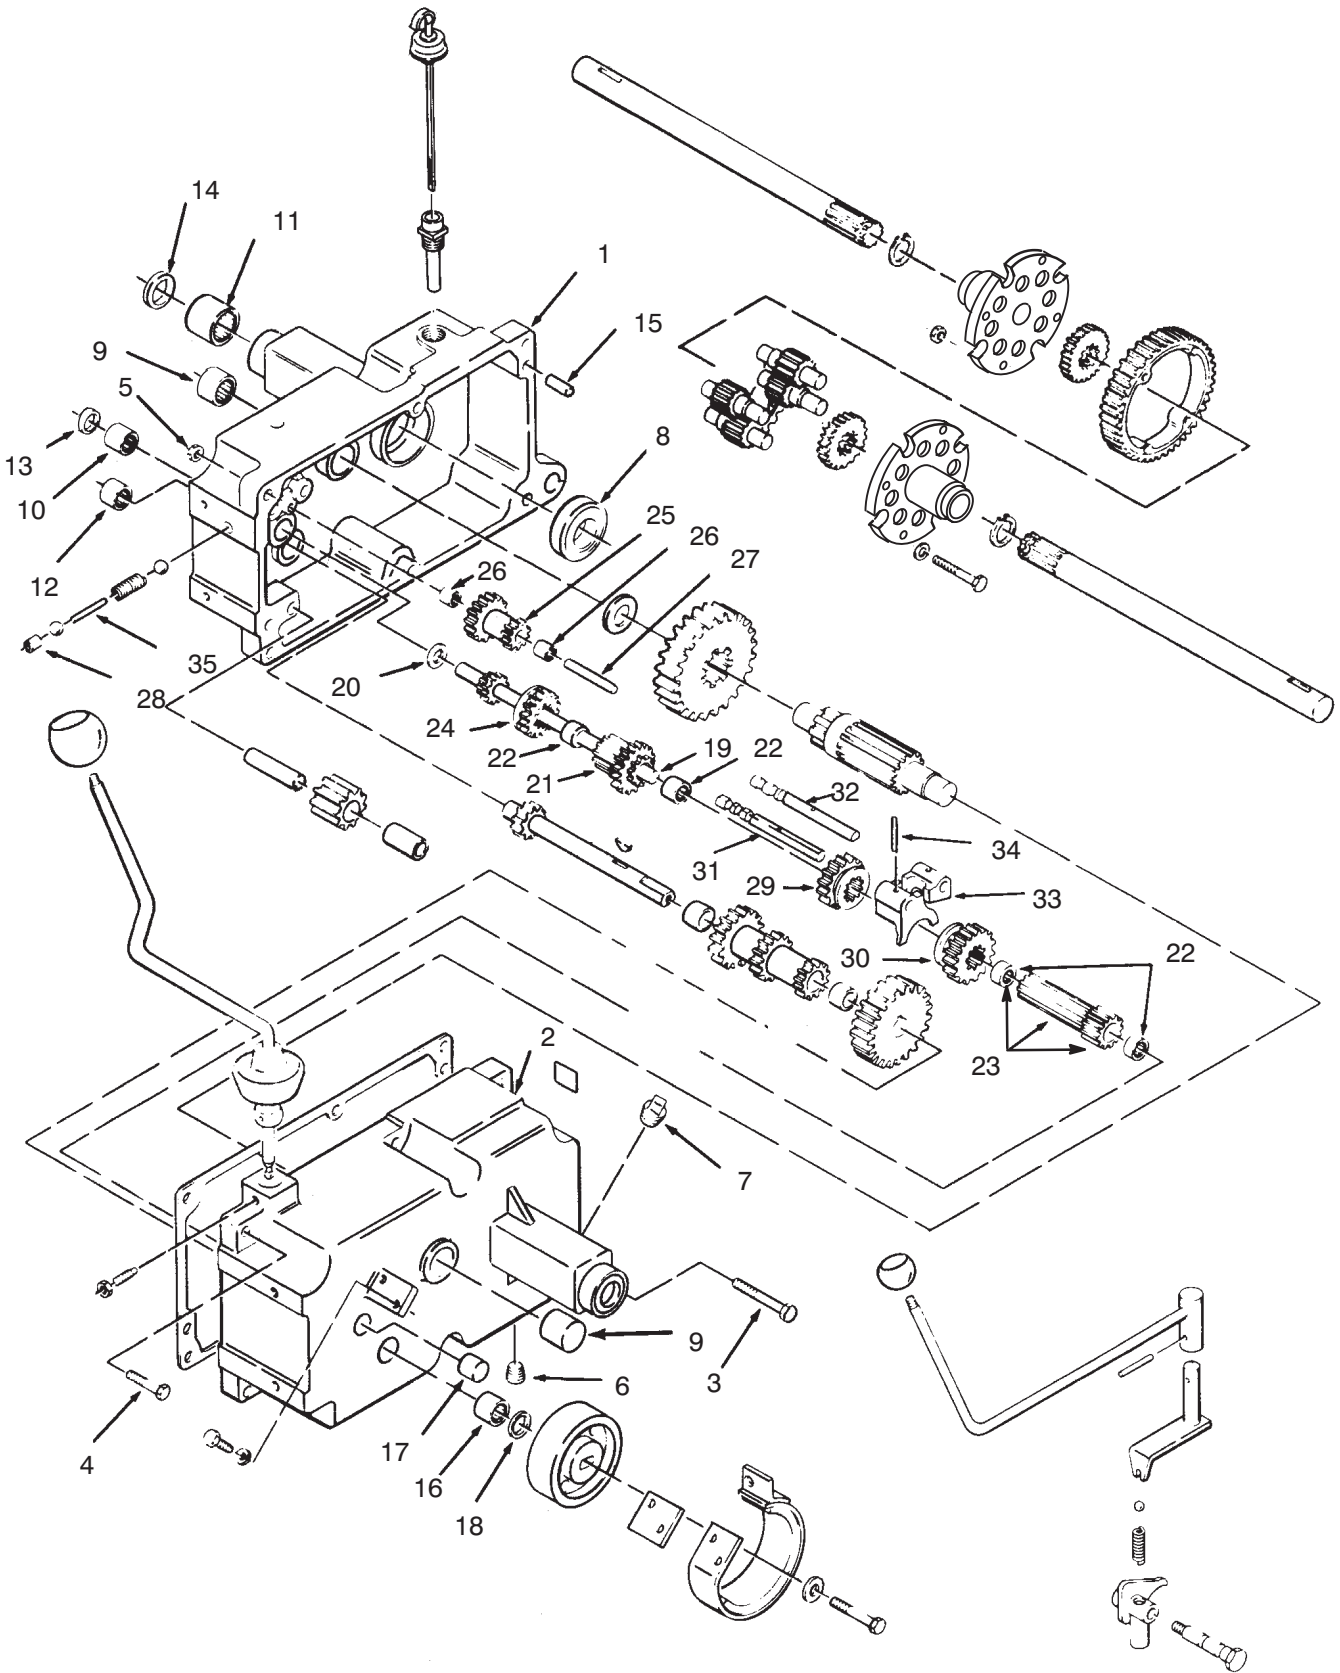

TRANSMISSION 8-SPEED

TRANSMISSION 8-SPEED

Ref. No.	Part No.	Description	No. Used	Ref. No.	Part No.	Description	No. Used
*	92-8708	Transmission Assembly	1	19	7201	Shaft - Input	1
1	111200	Case-Transmission, RH	1	20	7418	Washer - Thrust	1
2	111198	Case-Transmission, LH	1	21	7204	Gear Assembly (Incl. Ref. #22)	1
3	323-16	Screw - Hex. Hd.	1	22	1518	Bearing - Needle	2
4	323-11	Screw - Hex. Hd.	5	23	5175	Gear Assembly (Incl. Ref. # 22)	1
5	3296-39	Nut	6	24	7205	Gear - Sliding	1
6	281-10	Plug - Pipe, Allen Hd.	1	25	7206	Gear - Reduction	1
7	281-2	Plug - Pipe, Sq. Hd.	1	26	7207	Bearing - Needle	2
8	111199	Bearing - Ball	2	27	7208	Shaft - Reduction Gear	1
9	1532	Bearing - Needle	2	28	1243	Cup - Plug	1
10	1542	Bearing - Needle	1	29	5173	Gear - Hi & Second	1
11	9416	Bearing - Needle	2	30	5174	Gear Low & Reverse	1
12	1529	Bearing - Needle	1	31	5615	Rail - Shift, Front	1
13	100442	Seal - Input Shaft	1	32	5616	Rail - Shift, Rear	1
14	100443	Seal - Axle	4	33	3503	Fork - Shift	2
15	3915	Pin - Locating	2	34	933156	Pin - Spirol	2
16	1523	Bearing - Needle	1	35	5614	Pin - Shift	1
17	83-2890	Bearing - Needle	1				
18	100441	Seal - Brake Shaft	1				

*Not Illustrated