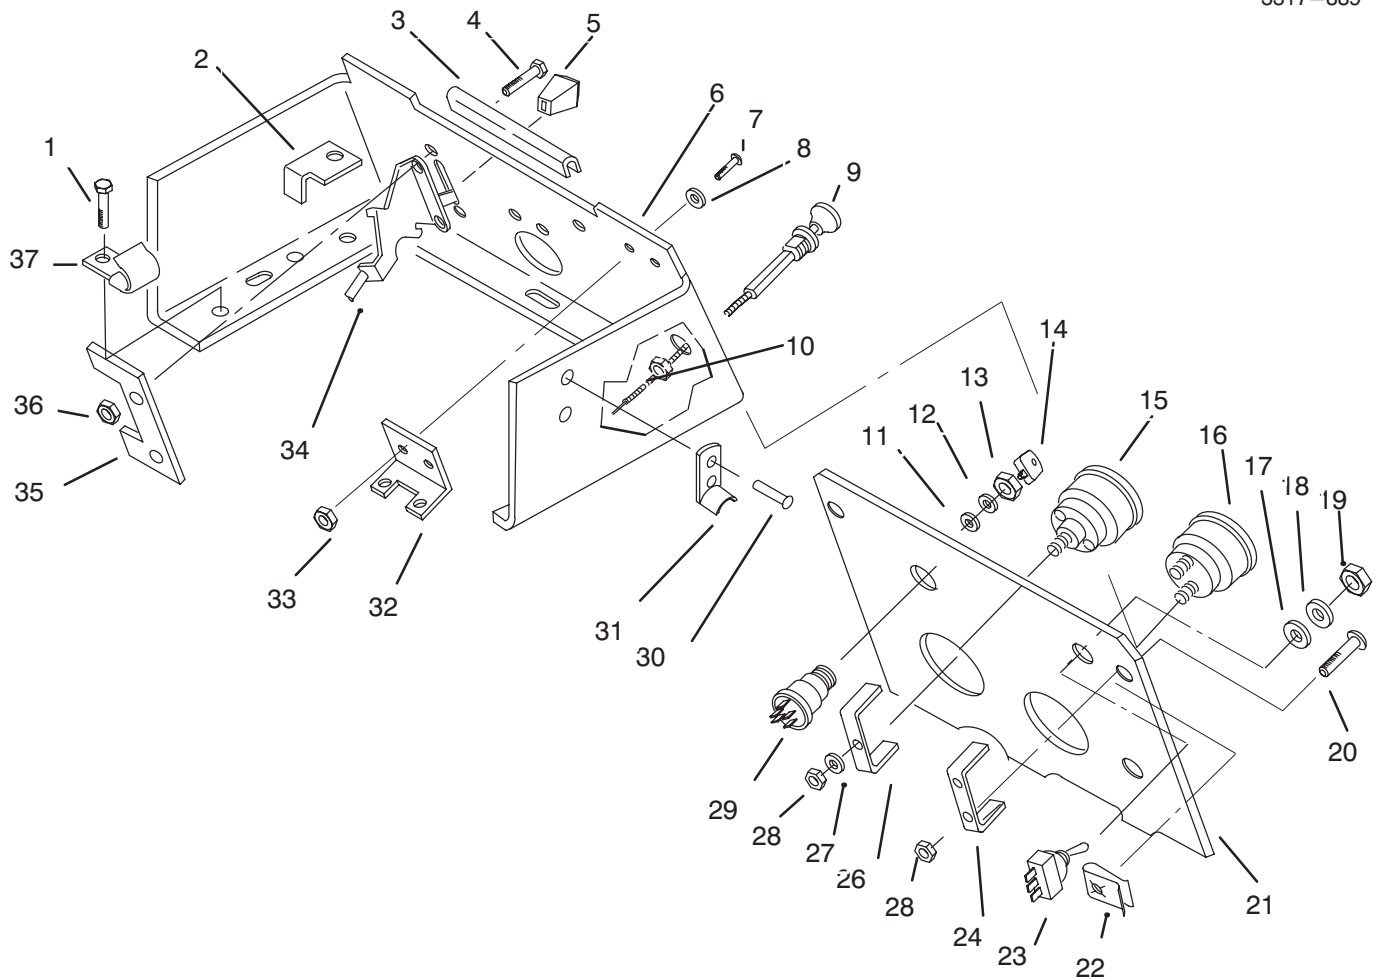

CONTROL PANEL

Ref. No.	Part No.	Description	No. Used
1	9266944	Screw – Hex. Washer Hd.	3
2	112415	Stop – PTO	1
3	111757	Edging – Console	1
4	910792	Screw	6
5	66-0120	Knob – Control	1
6	111271	Console	1
7	9107622	Screw	2
8	9201504	Washer – Lock	2
9	114951	Control – Choke	1
10	101884	Nut	1
11	9202624	Washer – Special	1
12	9201604	Washer – IntL. T	1
13	101884	Nut – Special	1
14	62-7770	Key – Ignition, Padded	1
15	78-0020	Meter – Hour (Incl. Ref.# 27-28)	1
16	79-0060	Meter – Volt (Incl. Ref.# 24-25)	1
17	920259	Washer – Special	1
18	102950	Ring – Retaining	1

Ref. No.	Part No.	Description	No. Used
19	113179	Nut	1
20	9108372	Screw	7
21	111034	Plate – Hood Stand	1
22	8830	Clip	2
23	102138	Switch – Light (Incl. Ref. #17-19)	1
24	78-0080	Clamp – Volt Meter	1
26	78-3320	Clamp – Steel	1
27	3255-25	Washer – Lock	3
28	3217-27	Nut – Hex	1
29	111216	Switch – Ignition (Incl. Ref.#11-13)	1
30	117431	Rivet – Pop	4
31	117343	Latch – Hood	2
32	112506	Bracket – Indicator Lights	1
33	915960	Nut	2
34	115392	Control – Throttle	1
35	120590	Stop – Throttle	1
36	915740	Nut – Lock	2
37	111392	"J" Clip	1