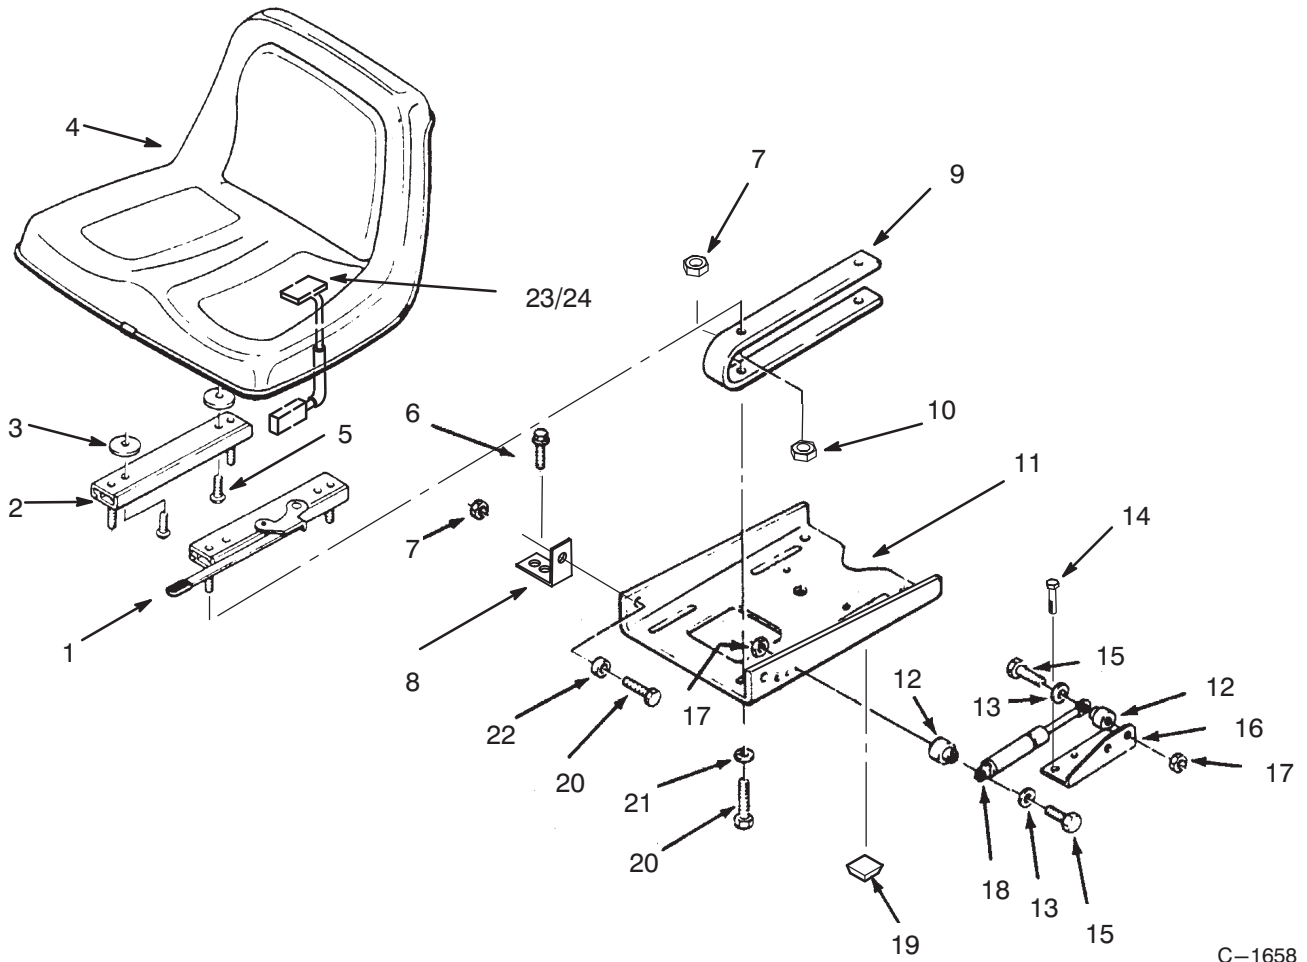

C-1658

SEAT

Ref. No.	Part No.	Description	No. Used
1	114264	Adjuster – Seat, L.H.	1
2	114265	Slide – Seat, R.H.	1
3	109989	Spacer	4
4	79-3680	Seat	1
5	9108652	Bolt	4
6	913464	Bolt	4
7	3296-29	Nut	6
8	105524	Bracket – Pivot	2
9	114263	Spring – Seat	2
10	9151126	Nut	4
11	78-2990	Plate – Seat Pivot	1
12	114344	Spacer	2

Ref. No.	Part No.	Description	No. Used
13	3256-22	Washer	2
14	9266944	Bolt	2
15	321-8	Bolt	2
16	114345	Bracket	1
17	3296-42	Nut	2
18	114343	Spring – Gas	1
19	111071	Bumper	2
20	322-4	Bolt	6
21	3256-23	Washer	4
22	105503	Bushing	2
23	38-1420	Switch – Seat	1
24	3023	Clip – Speed	1

*Not Illustrated