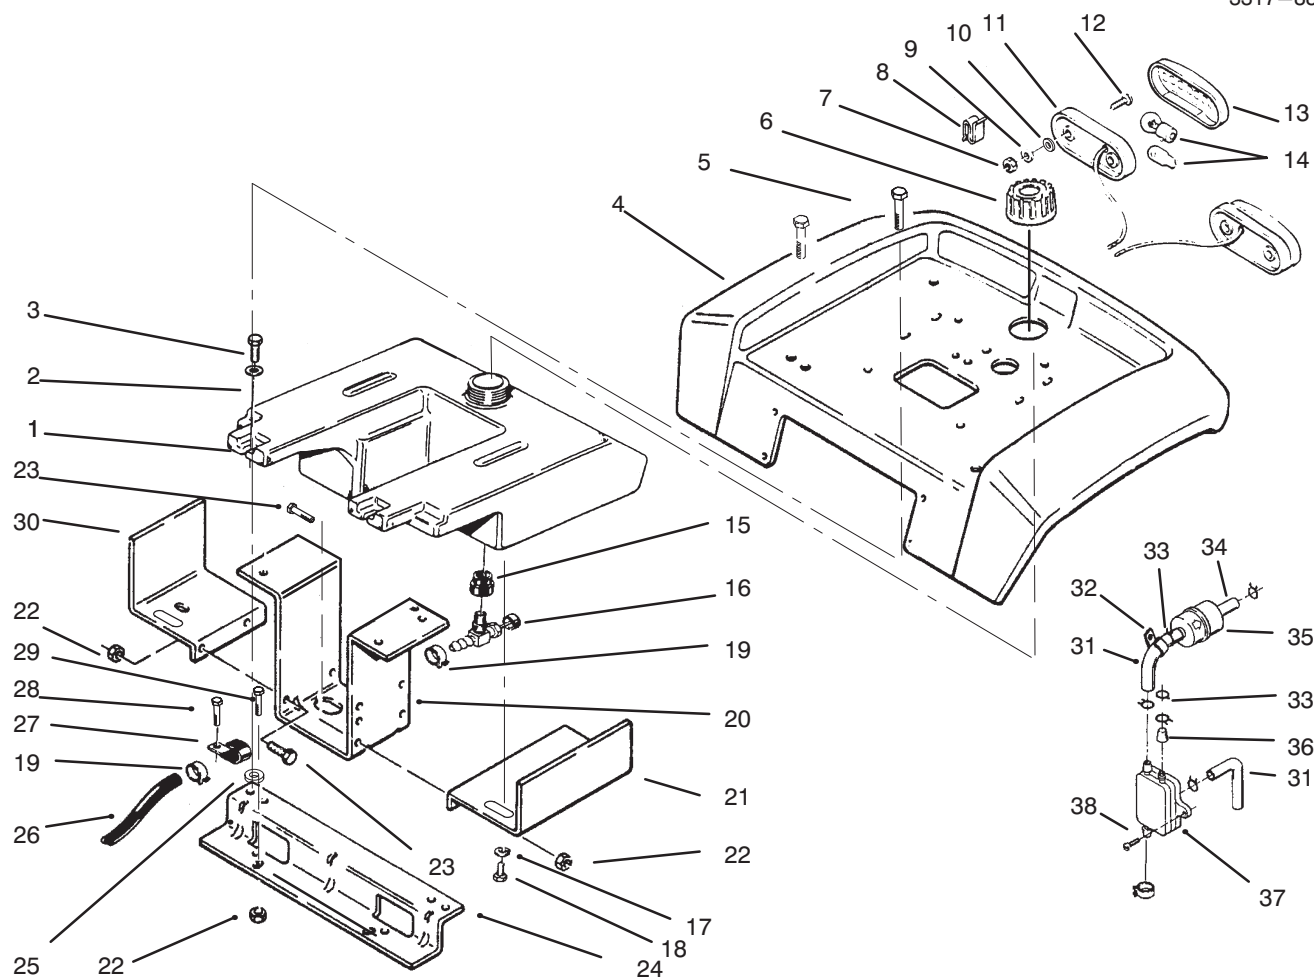

FUEL TANK, FUEL PUMP, FENDER AND SUPPORT

Ref. No.	Part No.	Description	No. Used	Ref. No.	Part No.	Description	No. Used
1	106234	Tank Asm – Fuel (Incl. Ref. #15-16)	1	20	79-4990	Bracket – Fender Support	1
2	3256-4	Washer	2	21	108464	Support – Fuel Tank, LH	1
3	9266974	Bolt	2	22	3296-29	Nut	6
4	110960	Fender	1	23	322-3	Bolt	6
5	92669444	Bolt	6	24	107951	Bracket – Fender Front	1
6	55-3570	Fuel Cap	1	25	3256-23	Washer	2
7	3296-27	Nut	4	26	92-9511	Line – Fuel 62"	1
8	3023	Clip – Small	1	*	92-9510	Line – Fuel 50"	1
9	3256-21	Washer	4	27	8830	"J"Clip	1
10	3254-1	Washer – Lock	4	28	3235-22	Screw – Hex. Hd.	2
11	105202	Base – Taillight, w/Bulb	2	29	322-5	Screw – Hex. Hd.	2
12	910808	Screw	4	30	106236	Support – Fuel Tank, RH	1
13	112564	Lens – Taillight	2	31	71-6120	Line – Fuel 12"	2
14	8043	Bulb – Light, Metal Base	2	32	NN10348	Clip – Wire	1
*	109045	Bulb – Light, All Glass	2	33	57-9550	Clamp – Hose	6
15	104047	Bushing	1	34	92-0923	Hose – Fuel	1
16	104048	Valve – Fuel Shut-Off	1	35	71-5960	Filter – Fuel	1
17	3253-4	Washer – Lock	2	36	59-0370	Cap – Fuel Fitting	1
18	322-2	Bolt	5	37	57-9080	Pump – Fuel	1
19	2412-98	Clamp	2	38	NN10403	Screw	1

*Not Illustrated