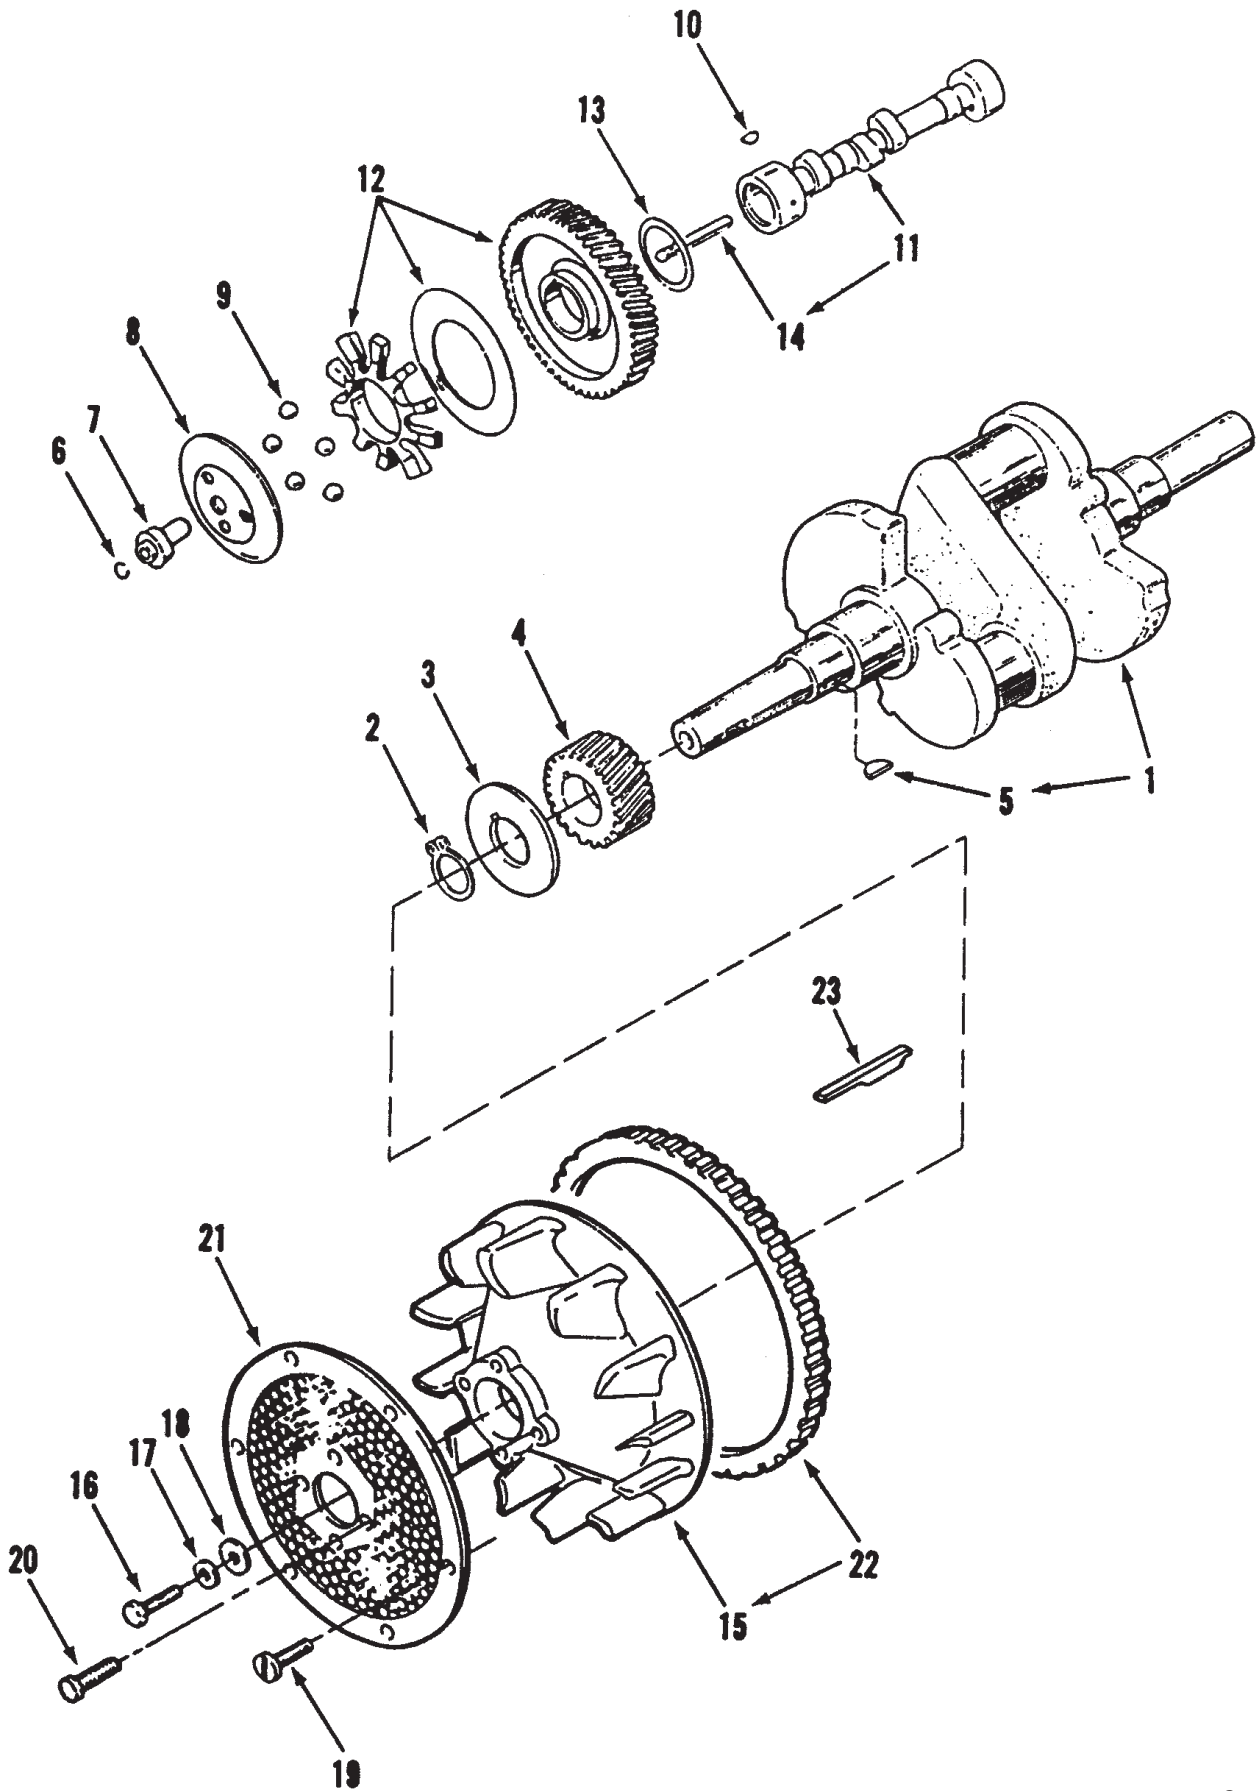

CRANKSHAFT, CAMSHAFT, FLYWHEEL

CRANKSHAFT, CAMSHAFT, FLYWHEEL

Ref. No.	Part No.	Description	No. Used	Ref. No.	Part No.	Description	No. Used
1+	104-1887	Crankshaft	1	13	57-8230	Washer	1
2	57-9710	Ring - Retaining	1	14	59-0400	Pin	1
3	57-8140	Washer	1	15	71-5920	Flywheel (Incl. Ring Gear)	1
4	57-8130	Gear	1	16	57-8150	Screw	1
5	57-9660	Key	2	17	82-1320	Washer	1
6	57-9090	Ring - Retaining	1	18	59-0810	Washer	1
7	57-9130	Hub - Governor Cup	1	19	71-6340	Screw	6
8	59-0450	Cup - Governor	1	20	82-1400	Screw	4
9	57-9640	Ball	1	21	79-6440	Screen	1
11	NN10032	Camshaft (Incl. Item 13)	1	22	57-8180	Gear - Ring	1
12	57-8210	Camshaft Gear (Incl. Gear, Spacer, & Plate)	1	23	71-6190	Key	1

+ Onan Part No.