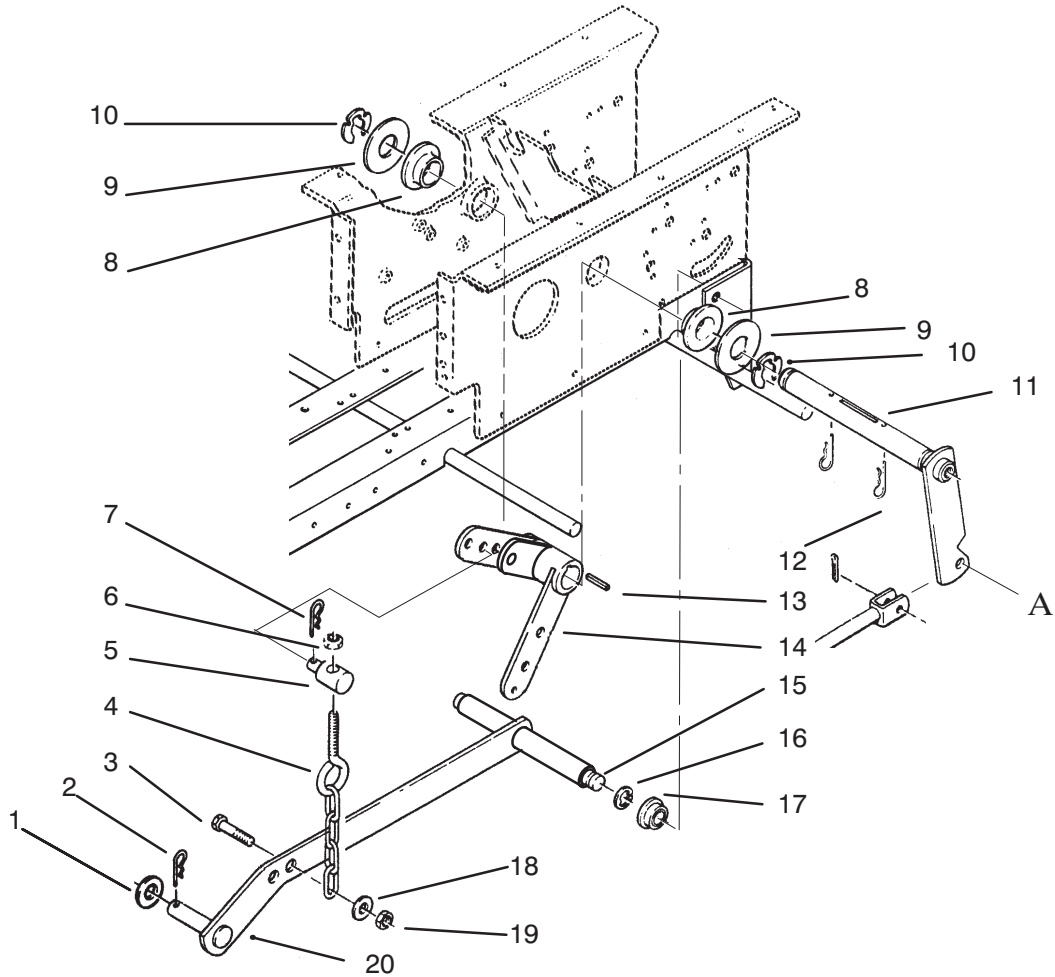

HYDROSTATIC LIFT LINKAGE

Ref. No.	Part No.	Description	No. Used
1	3256-26	Washer	1
2	9335054	Pin - Cotter	1
3	322-5	Bolt	1
4	106522	Chain - Lift	1
5	79-5720	Trunnion	1
6	3296-39	Nut	1
7	9335054	Pin - Cotter	1
8	106269	Bearing - Flanged	2
9	3256-62	Washer	3
10	32151-91	Ring - Retainer	2

Ref. No.	Part No.	Description	No. Used
11	121100	Lever - Lift	1
12	9335074	Pin - Cotter	2
13	1121	Key - Sq.	1
14	79-5700	Bellcrank	1
15	102374	Pin - Pivot	1
16	32120-47	Ring - Retaining	1
17	6229	Bearing	1
18	3256-23	Washer	1
19	3296-29	Nut	1
20	120400	Bar - Lift	1