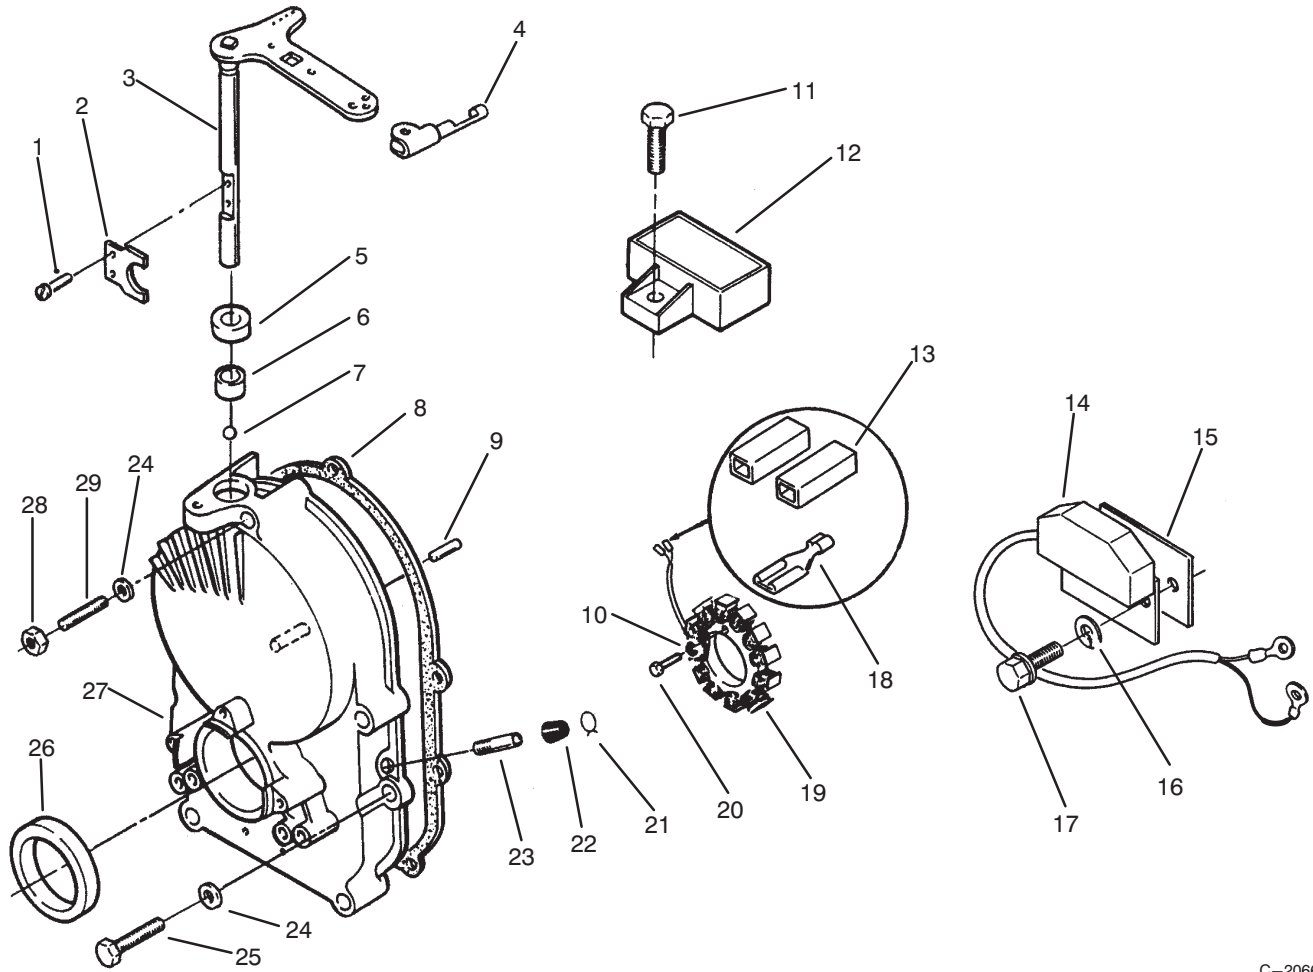

C-2066

GEARCASE & IGNITION CONTROLS

Ref. No.	Part No.	Description	No. Used
1	59-0950	Screw - Mach. Pan Hd.	2
2	59-0420	Yoke - Governor Shaft	1
3	NN10826	Shaft & Arm - Governor	1
4	57-9730	Clip - Retaining, Control Rod To Governor Shaft	1
5	57-9570	Seal - Oil, Governor Shaft	1
6	57-9650	Bearing - Governor Shaft	1
7	57-9630	Bearing - Ball, Gov. Shaft	1
8	NN10895	Gasket - Gearcase Mtg.	1
9	59-0740	Pin - Dowel, Governor	1
10	3253-2	Washer - Lock	3
11	59-1080	Screw - Cap Hex. Wash. Hd.	1
12	57-9430	Regulator - Voltage 20 Amp	1
13	82-1000	Body - Terminal Conn. Kit (Incl. Ref. #18)	2
14	71-6380	Control - Ignition	1
15	71-6410	Insulator - Ignition, Module	1

Ref. No.	Part No.	Description	No. Used
16	82-1660	Washer - Int. Tooth Lock	2
17	NN10394	Screw - Hex Washer Hd.	2
18	59-0590	Terminal - Stator Leads	2
19	92-0967	Stator (Incl. Ref. #18)	1
20	82-1500	Screw - Machine, Hex Hd.	3
21	57-9550	Clamp - Vacuum Port Cap	1
22	59-0370	Cap - Vacuum Port	1
23	59-0360	Tube - Vacuum Port	1
24	57-9750	Washer - Flat	5
25	NN10545	Screw - Hex. Hd.	4
26	57-9580	Seal - Oil, Crankshaft	1
27	NN10825	Kit - Gearcase (Incl. Ref. #1-3, 5-7, 9, 21-23 & 26)	1
28	59-1130	Nut - Hex.	1
29	59-0790	Stud - Gear Cover	1