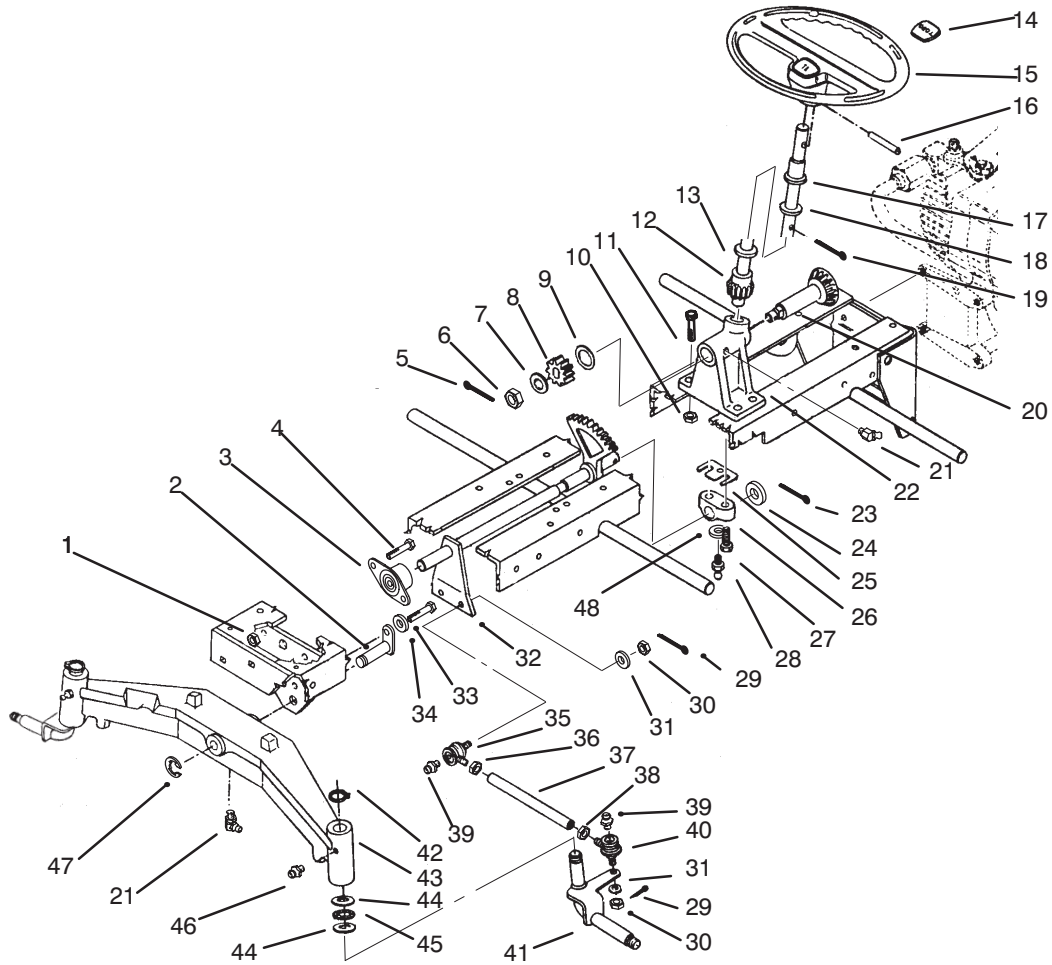

FRONT AXLE AND STEERING (Continued)

Ref. No.	Part No.	Description	No. Used	Ref. No.	Part No.	Description	No. Used
28	302-16	Fitting - Grease	1	39	302-5	Fitting - Grease	4
29	3272-7	Pin - Cotter	4	40	112771	Tie Rod End - Thread LH (Incl. Ref. #30)	2
30	915031	Nut	4	41	112764	Spindle - Front, RH	1
31	9202424	Spacer	4	*	112765	Spindle - Front, LH	1
32	78-1490	Shaft - Lower Steering	1	42	32151-29	Ring - Retaining	2
33	322-1	Bolt	1	43	116823	Axle - Front	1
34	3253-4	Washer - Lock	1	44	9548	Washer - Thrust	4
35	112772	Tie Rod End - Thread RH (Incl. Ref. #30)	2	45	9865	Bearing - Thrust	2
36	3220-11	Nut	2	46	302-5	Fitting - Grease, Straight	2
37	112773	Tube	2	47	5618	Ring - Retaining	1
38	112775	Nut - Thread LH	2	48	3254-8	Washer - Lock	1

*Not ILLUSTRATED