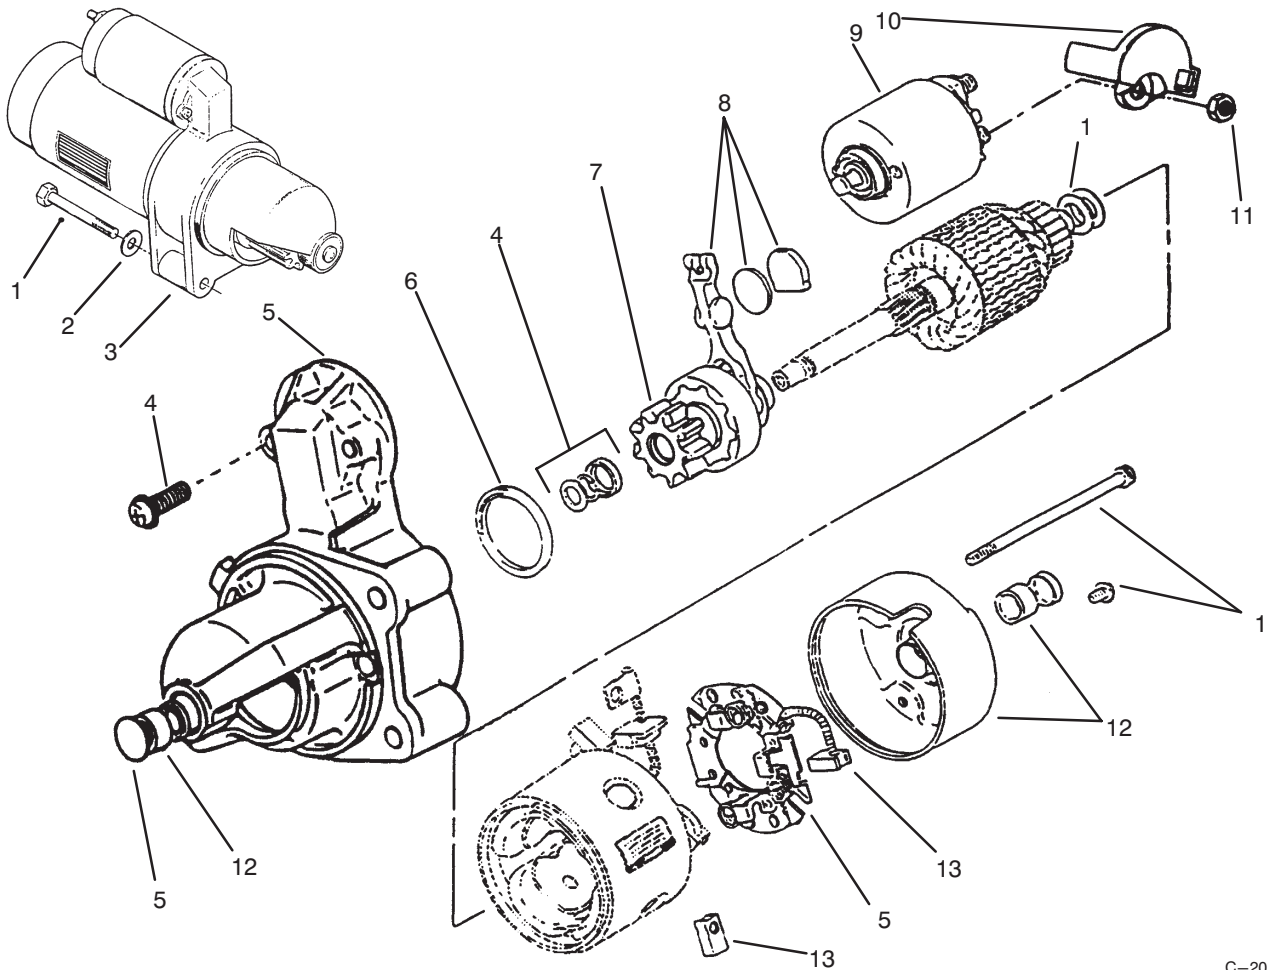

C-2073

STARTER

Ref. No.	Part No.	Description	No. Used
1	79-6580	Screw - Hex. Hd.	2
2	57-9770	Washer - Flat	2
3	71-6040	Starter - Solenoid Shift, (Code 33AT)	1
4	62-2760	Kit - Hardware, Starter (Incl. (2) Solenoid Mtg Screws, 2 Thru Bolts, Armature Shims, Pinion Collar, & Retaining Ring)	1
5	NN10929	Kit - Mounting Bracket (Incl. Ref. #13)	1
6	NN10886	Seal - Dust	1
7	72-3940	Assembly - Clutch, Starter (Incl. Pinion Gear)	1

Ref. No.	Part No.	Description	No. Used
8	62-2770	Kit - Shift Lever, Starter (Incl. Lever, Wear Plate & Rubber Plug)	1
9	72-3930	Kit - Solenoid, Starter (Incl. Solenoid & Spring Plunger)	1
10	NN10930	Cap - Starter, Solenoid	1
11	92-9535	Nut	1
12	62-2760	Kit - Bushing, Starter (Incl. Rear Cap with Bushing & Front Bushing)	1
13	62-2740	Kit - Brush, Starter (Incl. (2) Negative & (1) Positive Brushes)	1