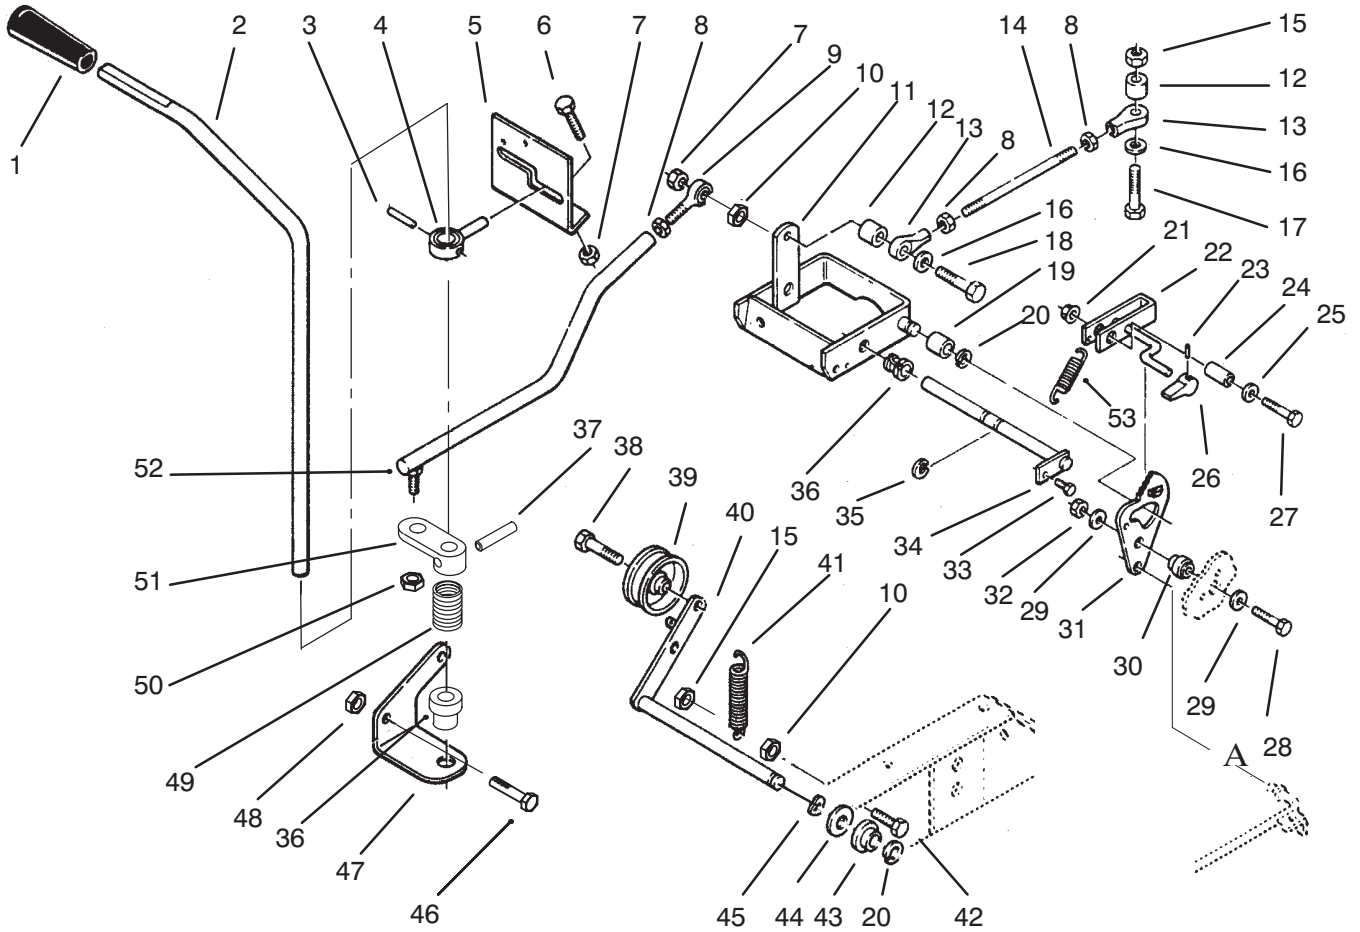

CLUTCH, BRAKE AND MOTION CONTROL LINKAGE

Ref. No.	Part No.	Description	No. Used
1	116635	Knob – Motion Control	1
2	78-5660	Lever – Motion Control	1
3	933198	Pin – Spirol	1
4	118660	Guide – Control	1
5	78-5631	Bracket – Control	1
6	321-4	Bolt	2
7	3296-42	Nut	4
8	3220-1	Nut	3
9	116407	Rod End	2
10	3217-5	Nut	2
11	113454	Control – Cam	1
12	100304	Spacer	2
13	110189	Rod End Asm	2
14	108904	Rod Control	1
15	32146-17	Nut	1
16	3256-22	Washer	2

Ref. No.	Part No.	Description	No. Used
17	321-9	Screw – Hex. Hd.	1
18	9114584	Bolt	2
19	100656	Bearing – Cam	1
20	32120-47	Ring – Retaining	4
21	102809	Nut – Special, Flanged	1
22	78-8500	Lever – Parking Brake	1
23	933135	Pin – Spirol	1
24	102025	Spacer	1
25	9202414	Washer	1
26	118860	Knob	1
27	323-9	Bolt	1
28	323-8	Bolt	1
29	3256-4	Washer	2
30	108717	Spacer	1
31	108716	Plate – Cam	1
32	3296-39	Nut	2

* Not Illustrated