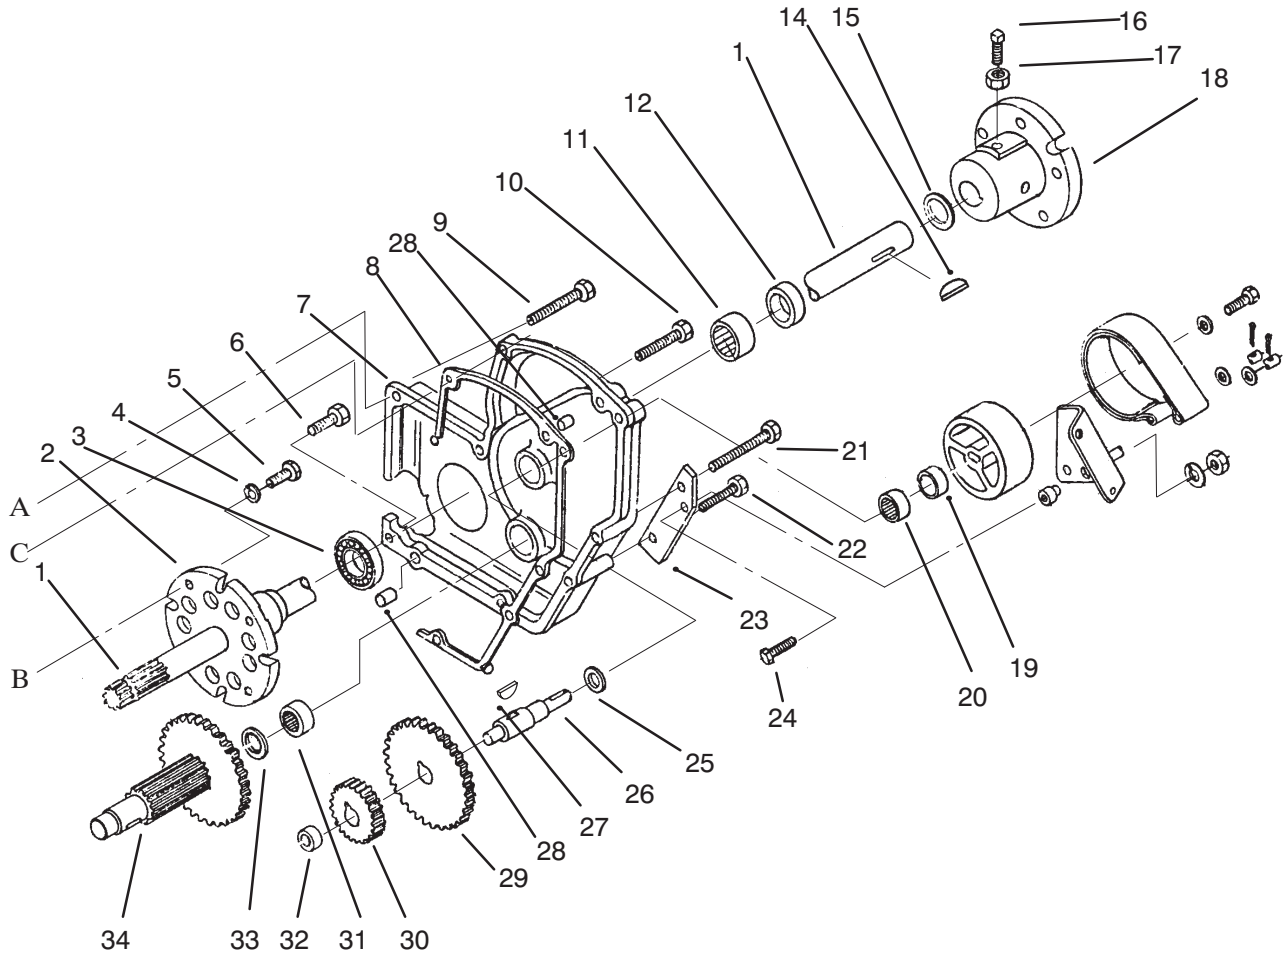

TRANSAXLE ASSEMBLY (Continued)

Ref. No.	Part No.	Description	No. Used
1	108361	Axle – Rear, LH Short	1
2	111196	Cap – Differential End	1
3	111199	Bearing – Ball	1
4	107374	Washer – Special	4
5	911423	Bolt	4
6	9080356	Bolt	1
7	111201	Case – Transaxle, LH	1
8	108312	Gasket – Case	1
9	323-15	Bolt	2
10	9080406	Bolt	1
11	9416	Bearing – Needle	1
12	6449	Axle – Seal	1
14	937108	Key – Woodruff	1
15	106826	Washer – Thrust	1
16	3243-5	Screw – Set	2
17	3218-3	Nut	2
18	105763	Hub – Rear	1

Ref. No.	Part No.	Description	No. Used
19	108357	Seal – Oil	1
20	1538	Bearing – Needle	1
21	323-26	Screw – Hex. Hd.	1
22	323-25	Screw – Hex. Hd.	3
23	109367	Bracket – Brake	1
24	323-9	Screw – Hex. Hd.	1
25	7956	Washer – Thrust	1
26	109370	Shaft	1
27	937099	Key – Woodruff	1
28	108363	Pin – Dowel	2
29	109752	Gear 46 Tooth	1
30	109742	Gear 20 Tooth	1
31	1532	Bearing – Needle	2
32	1518	Bearing – Needle	1
33	9547	Washer – Thrust	1
34	109703	Gear	1