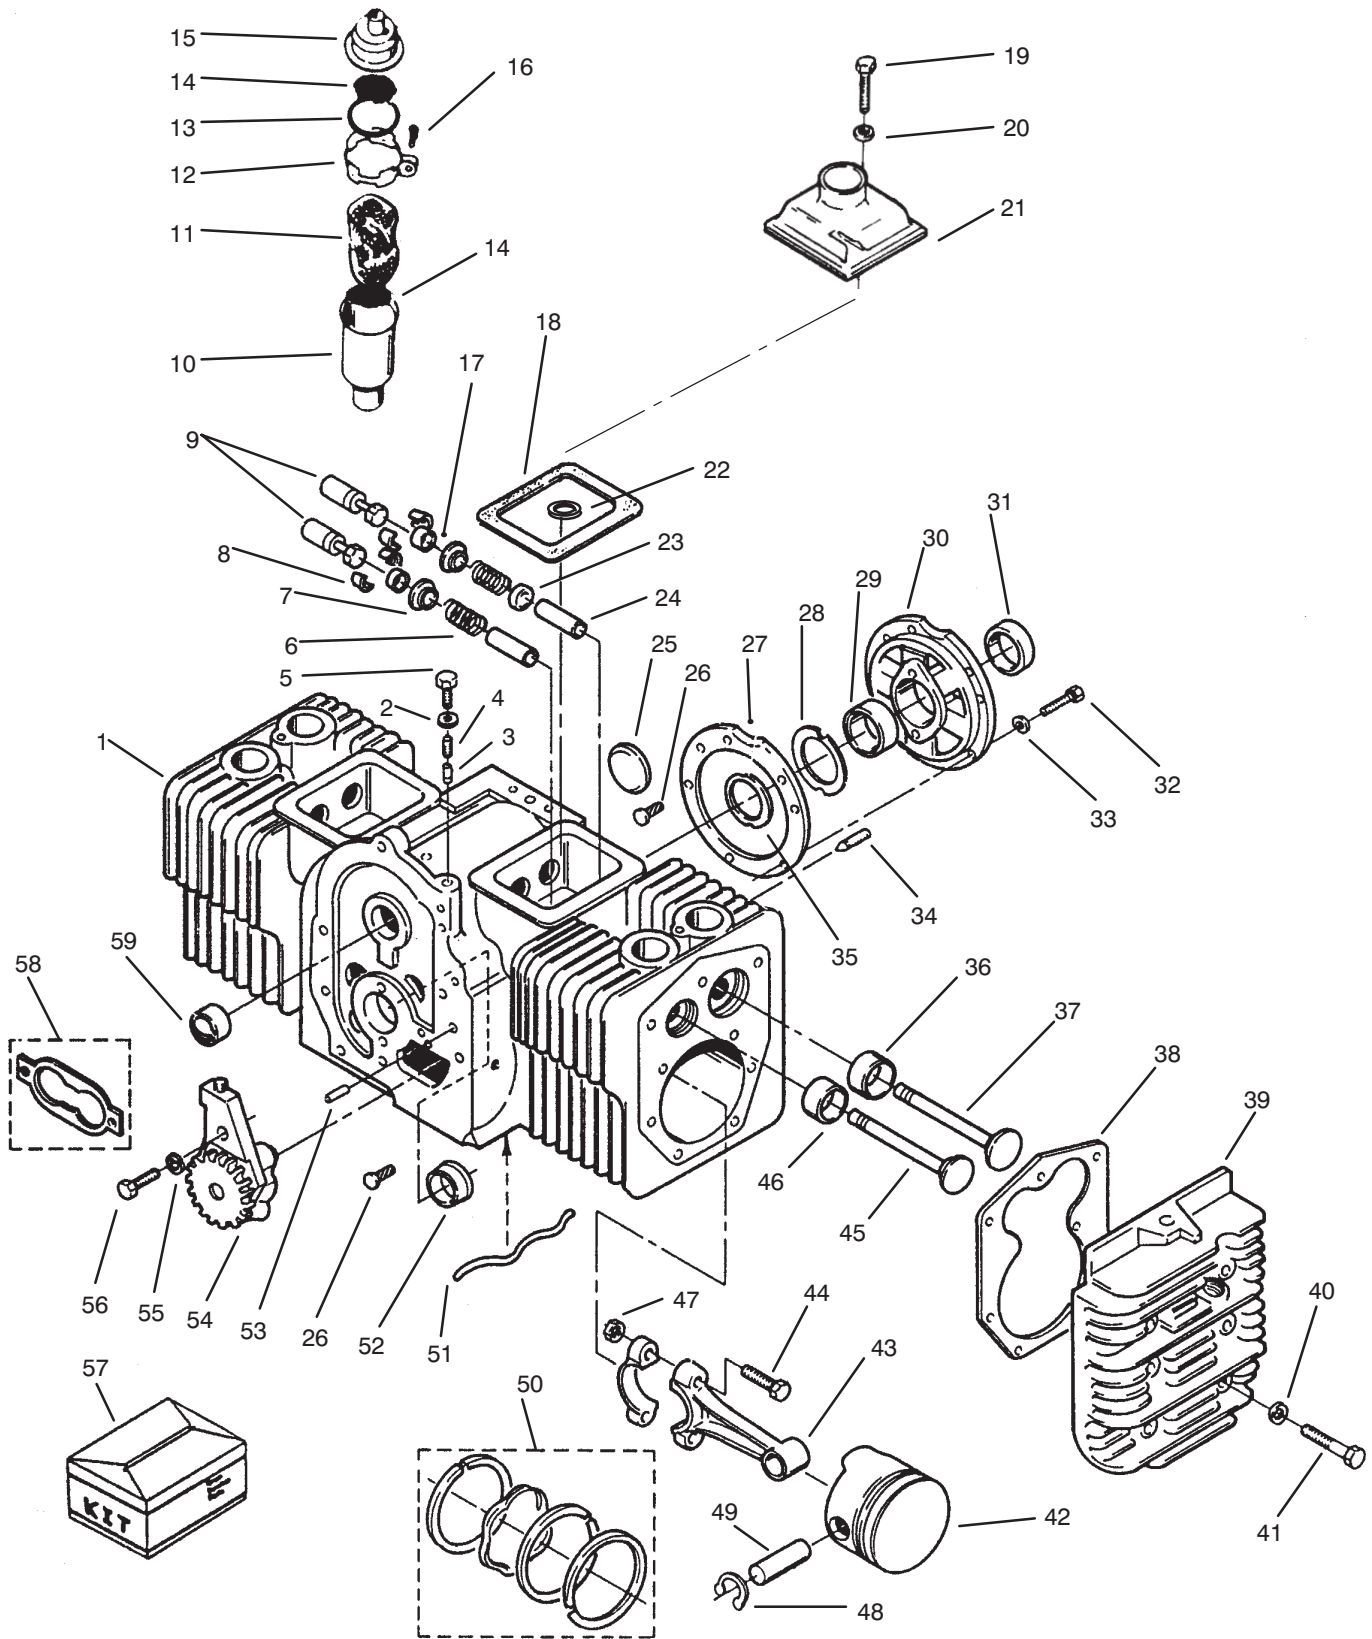

ENGINE CYLINDER BLOCK

ENGINE CYLINDER BLOCK

Ref. No.	Part No.	Description	No. Used	Ref. No.	Part No.	Description	No. Used
1	92-0900	Block - Cylinder (Short)	1	38	57-8330	Gasket - Cylinder Head	2
2	57-9760	Washer - Flat, Copper	1	39	79-6280	Head - Cylinder	2
3	57-8470	Plunger - Bypass Valve	1	39	59-0180	Side - Right	1
4	59-0280	Spring - Bypass Valve	1	39	71-5810	Side - Left	1
5	59-0910	Screw - Cap Hex Hd.	1	40	57-9770	Washer - Flat	18
6	71-5790	Spring - Valve	4	41	59-0900	Screw - Cap Hex Hd	18
7	71-5800	Washer - Valve Spring	4	42		Piston (Incl. Ref. #48-49)	
8	NN10082	Lock - Valve Spring	8	42	82-1800	Standard	2
9		Tappet - Valve		42	92-0902	.010" Oversize	2
9	57-8450	Standard	4	42	92-0903	.020" Oversize	2
9	59-0260	.002" Oversize	4	42	92-0904	.030" Oversize	2
10	82-0540	Tube - Breather	1	43		Rod - Connecting	
11	57-8580	Baffle - Breather Tube	1			(Incl. Ref. #44 & 47)	
12	82-0530	Clamp - Tube, Breather	1	43	57-8420	Standard	2
13	82-0570	"O" Ring - Cap, Breather	1	43	57-8430	.010" Undersize	2
14	82-0560	Screen - Tube, Breather	2	43	57-8440	.020" Undersize	2
15	82-0550	Cap & Valve - Breather	1	43	59-0250	.030" Undersize	2
16	82-1480	Screw - Tapping Round Hd.	1	44	57-8410	Bolt - Connecting Rod	4
17	71-5830	Cap - Valve	4	45	71-5780	Valve - Exhaust	2
18	57-8280	Gasket - Valve Cover	2	46		Insert - Valve Seat, Exhaust	
19	NN10370	Screw - Cap Hex Hd.	2	46	59-0100	Standard	2
20	57-9740	Washer - Flat, Copper	2	46	59-0110	.002" Oversize	2
21	NN10821	Cover - Valve	1	46	59-0120	.005" Oversize	2
22	59-0820	Washer - Flat	1	46	59-0130	.010" Oversize	2
23	71-6180	Seal - Intake Valve	2	46	59-0140	.025" Oversize	2
24	71-6250	Guide - Valve, Exhaust	2	47	57-9790	Nut	4
24	71-6260	Guide - Valve, Intake	2	48	57-9720	Ring - Retaining	4
25	57-9690	Plug - Welch, Camshaft	1	49	71-6310	Pin - Piston	2
26	59-0730	Pin - Drive, Bearing Stop	4	50		Kit - Ring, Piston	
27	57-8010	Gasket - Bearing Plate	1	50	92-0905	Standard	2
28	57-8170	Shim - Crankshaft .005"	A/R	50	92-0906	.005" Oversize	2
29		Bearing - Crankshaft, Rear		50	92-0907	.010" Oversize	2
29	57-8050	Standard	1	50	92-0908	.020" Oversize	2
29	59-0020	.002" Undersize	1	50	92-0909	.030" Oversize	2
29	57-8060	.010" Undersize	1	51	59-0290	Tube - Oil, Cylinder Block	1
29	59-0030	.020" Undersize	1	52		Bearing - Crankshaft, Front,	
29	59-0040	.030" Undersize	1			Flanged	
30	82-0020	Plate - Bearing, Rear	1	52	57-8020	Standard	1
31	57-9590	Seal - Oil, Crankshaft Rear	1	52	57-9360	.002" Undersize	1
32	59-0880	Screw - Cap Flanged Hd.	5	52	57-8030	.010" Undersize	1
33	3253-5	Washer	5	52	57-9800	.020" Undersize	1
33	82-1310	Washer - Lock	5	52	59-0010	.030" Undersize	1
34	3247-4	Setscrew - Socket Hd.	2	53	59-0750	Pin - Alignment, Gear Cover	2
35	57-8160	Washer - Thrust	2	54	57-8480	Pump - Oil	1
36		Insert - Valve Seat, Intake		55	82-1340	Washer - Flat	2
36	59-0050	Standard	2	56	82-1370	Screw - Hex. Hd.	2
36	59-0080	.010" Oversize	2	57	71-6290	Kit - Gasket Complete	1
37	71-5770	Valve - Intake	2	58	57-8460	Gasket Kit - Oil Pump	1
				59	57-8000	Bearing - Camshaft	2