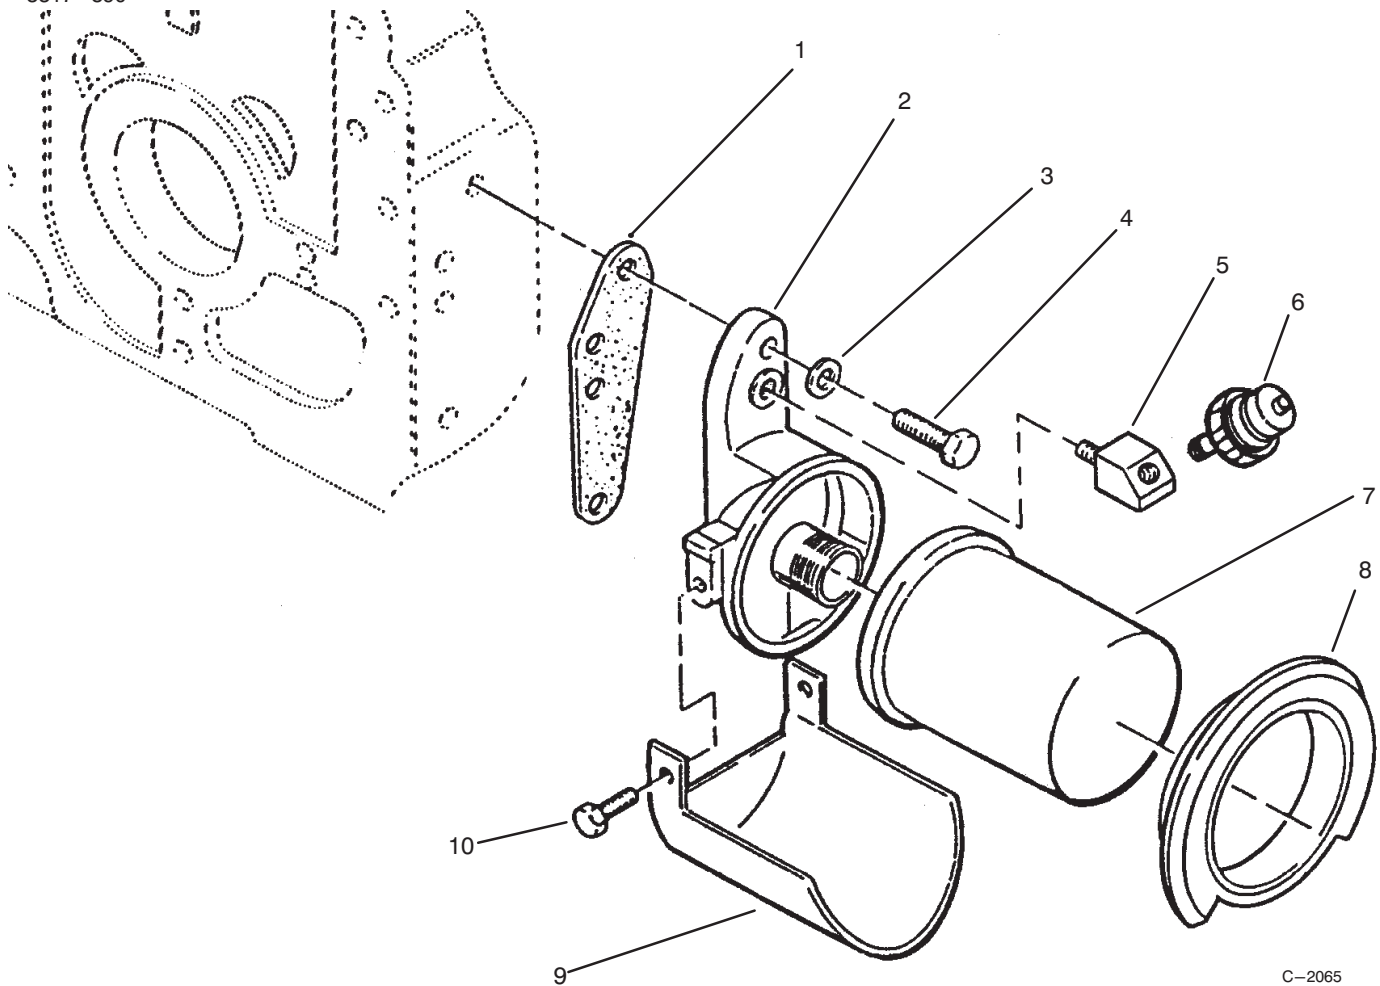

C-2065

OIL FILTER AND LOW OIL PRESSURE CUT-OFF SWITCH

Ref. No.	Part No.	Description	No. Used
1	79-6470	Gasket - Oil Filter Adapter	1
2	82-0500	Adapter - Oil Filter	1
3	57-9750	Washer - Flat	2
4	NN10373	Screw - Cap Hex Hd.	2
5	92-0912	Elbow - Street 45°	1

Ref. No.	Part No.	Description	No. Used
6	NN10824	Switch - Low Oil Pressure	1
7	NN10143	Filter - Oil	1
8	82-0680	Filter - Gasket Oil	1
9	NN10894	Drain - Oil Filter	1
10	82-1510	Screw - Hex. Hd.	2