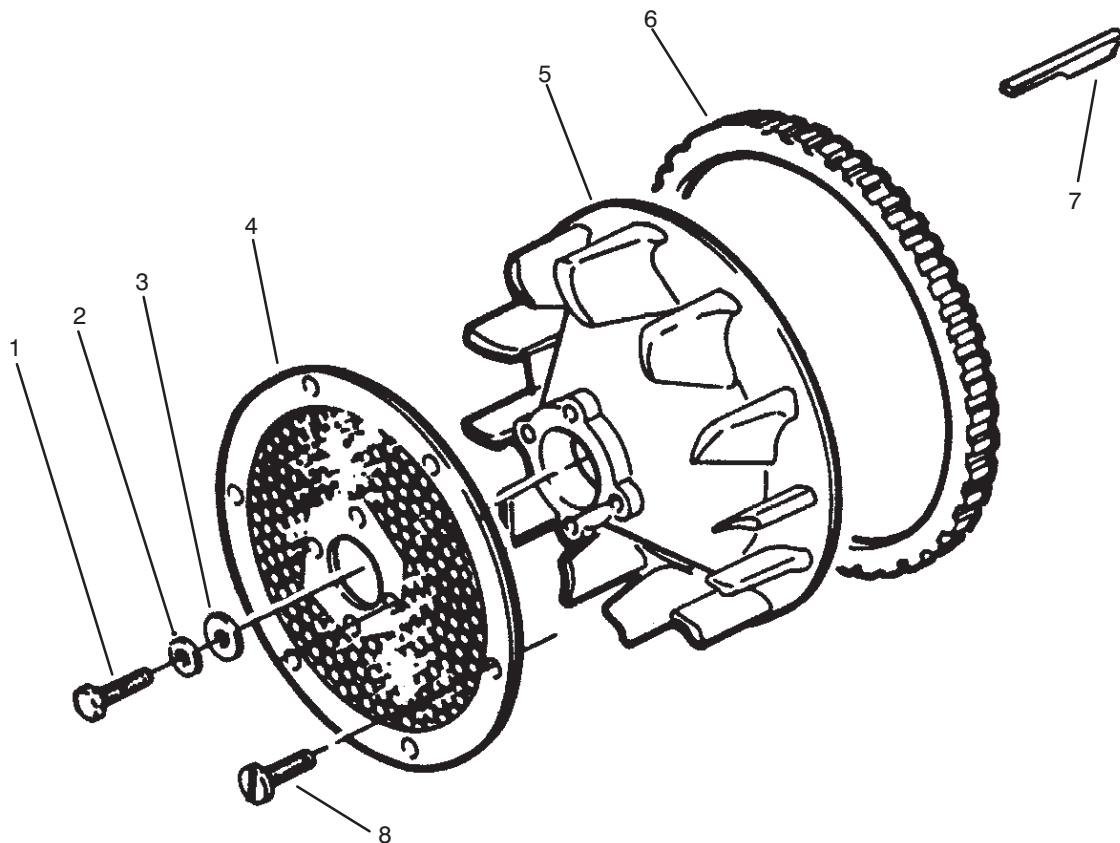

C-2062

BLOWER SCREEN & RING

Ref. No.	Part No.	Description	No. Used	Ref. No.	Part No.	Description	No. Used
1	57-8150	Screw - Cap Hex Hd.	1	6	57-8180	Gear - Ring	1
2	82-1320	Washer - Flat	1	7	71-6190	Key - Flywheel	1
3	59-0810	Washer - Flat	1	8	71-6340	Screw	6
4	79-6440	Screen - Air Inlet	1				
5	71-5920	Flywheel (Incl. Ref. #6)	1