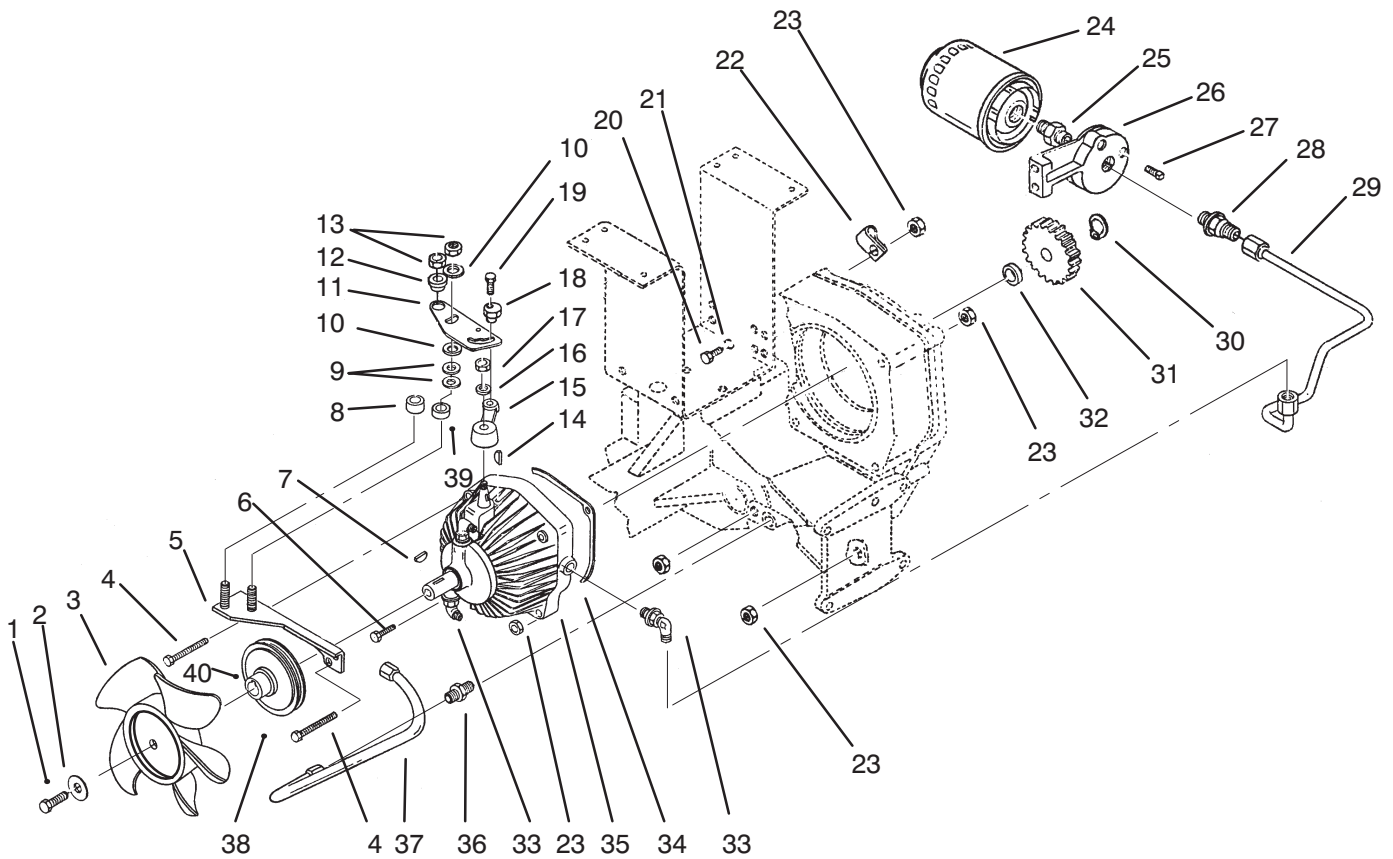

HYDROSTATIC TRANSMISSION

Ref. No.	Part No.	Description	No. Used
1	9080026	Bolt	1
2	103995	Washer – Special	1
3	108393	Fan	1
4	323-25	Screw – Hex. Hd.	2
5	108329	Plate, Control	1
6	9080406	Screw – Hex. Hd.	1
7	937089	Key – Hi-Pro	1
8	108326	Spacer – Pivot, Long	1
9	100365	Washer – Spring, Disc	2
10	100305	Washer – Friction	2
11	108333	Plate – Control, Speed	1
12	100309	Bushing – Pivot, Cam	1
13	108881	Nut	2
14	3257-24	Key – Woodruff	1
15	108325	Arm – Control, Speed	1
16	3256-26	Washer – Flat	1
17	3296-45	Nut – Lock	1
18	106661	Cam – Eccentric	1
19	9080196	Screw – Hex. Hd.	1
20	322-3	Screw – Hex. Hd.	2
21	3253-4	Washer – Lock	2
22	8830	"J"Clip	1
23	3296-39	Nut – Lock	4
24	79-5270	Filter – Oil	1

Ref. No.	Part No.	Description	No. Used
25	5991	Fitting – Filter	1
26	108323	Base – Filter	1
27	281-10	Plug – Pipe	3
28	102628	Fitting – Hyd., Straight (Incl. "O"Ring)	1
*	973370	"O"Ring	1
29	79-5020	Tube	1
30	32120-64	Ring – Retaining	1
31	109751	Gear – 20 Teeth	1
32	108366	Spacer – Drive, Gear	1
33	108365	Fitting – Hydraulic 90°	2
34	108319	Gasket – Pump	1
35	108368	Pump & Motor Asm, Eaton 1100-032 Before Serial No. 5902869	1
*	92-9848	Pump & Motor Asm, Eaton 1100-062 After Serial No. 5902869	1
36	108364	Fitting – Hyd., Straight	1
37	111217	Tube – Suction	1
38	108316	Pulley – Transmission Drive	1
39	108327	Spacer – Pivot, Short	1
*40	3242-2	Screw – Set	2

* Not Illustrated