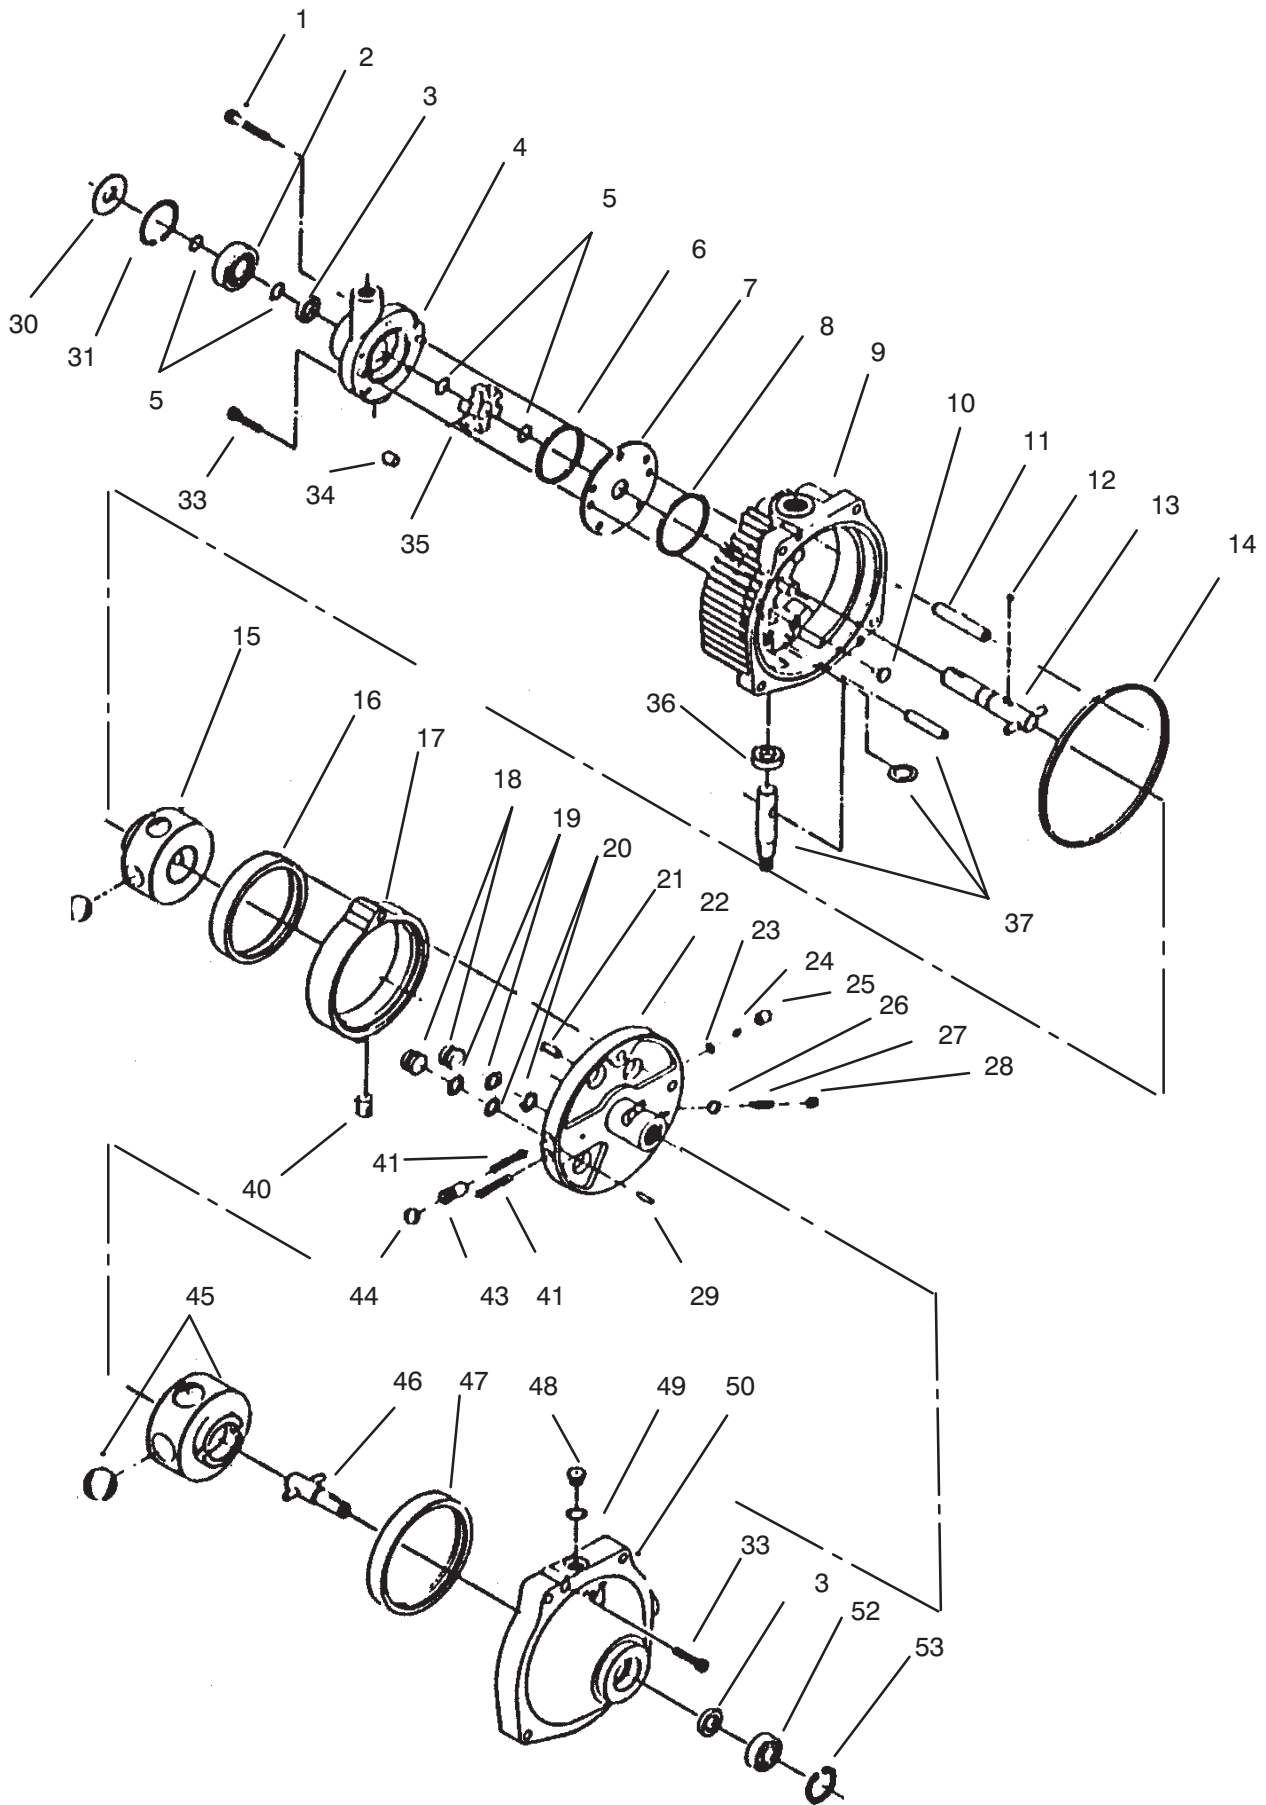

EATON HYDROSTATIC TRANSMISSION # 1100-062

EATON HYDROSTATIC TRANSMISSION # 1100-062

Ref. No.	Part No.	Description	No. Used	Ref. No.	Part No.	Description	No. Used
1	56-2800	Screw – Hex. Hd. Soc.	1	29	56-3060	Pin – Dowel	1
2	56-2810	Bearing – Ball	1	30	112652	Shield – Grass	1
3	56-2820	Seal	2	31	112653	Ring – Retaining	1
4	112637	Housing – Pump Assembly (Incl. Ref.# 3)	1	33	56-3100	Screw – Soc. Hd.	6
5	56-3090	Ring – Retaining	4	34	56-3110	Roller	6
6	56-2850	Ring – Seal	1	35	56-3120	Carrier	1
7	56-2860	Plate – Pump	1	36	56-3130	Seal – Oil	1
8	56-2870	Ring – Seal	1	37	56-3140	Kit – Control Shaft	1
9	112641	Cover Assembly (Incl. Ref. #11, 36 & 37)	1	40	56-3170	Insert – Cam Ring	1
10	56-2880	Button	2	41	56-3180	Spring	2
11	56-2890	Pin – Dowel	1	43	56-3200	Body – Acc. Valve	2
12	56-2900	Pin – Drive	1	44	56-3210	Ball	2
13	56-2910	Shaft – Input	1	45	56-3220	Rotor / Ball – Motor	1
14	56-2920	Ring – Seal	1	46	56-3230	Shaft – Output	1
15	56-2930	Rotor / Ball – Pump	1	47	56-3240	Race – Motor	1
16	113136	Race – Pump	1	48	56-3250	Plug – Asm (Incl. Ref. #49)	1
17	93-9810	Ring – Cam	1	49	56-3260	"O"Ring	1
18	56-2950	Piston	2	50	93-9811	Body Assembly	1
19	56-2960	Ring – Back Up	2	52	112666	Bearing – Output Before Serial No. 5902869	1
20	56-2970	"O"Ring	2	*	112602	Bearing – Output After Serial No. 5902868	1
21	56-2980	Pin – Coil	1	53	56-3290	Ring – Retaining	1
22	56-2990	Pintle Assembly (Incl. Ref. #1, 18-21, 23-29 41, 43 & 44)	1	56	56-2940	Ring – Cam (Incl. Ref.#16-17)	1
23	56-3000	Ring – Retaining	2	*	56-3310	Kit – Seal, Overhaul (Incl. Ref.# 3, 6, 8, 14, 19, 20, 36, & 49)	1
24	56-3010	Ball	2	*	93-9812	Body Assembly (Incl. Ref. # 3, 33, 46-50. 52, 53 & 57)	1
25	56-3020	Body – Check Valve	2				
26	56-3030	Ball	1				
27	56-3040	Spring – Relief Valve	1				
28	56-3050	Plug – Relief Valve	1