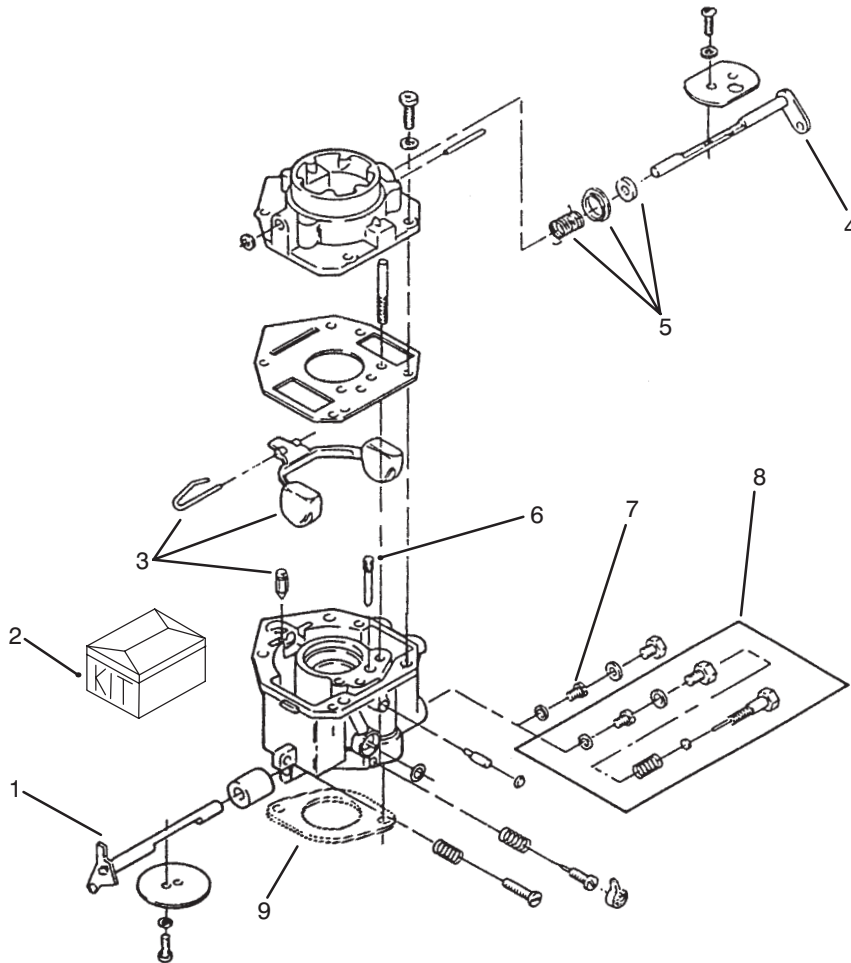

C-2070

CARBURETOR ASSEMBLY

Ref. No.	Part No.	Description	No. Used
1	NN10811	Kit – Shaft, Throttle (Incl. Valve Setscrew, Air Filter, & Throttle Valve)	1
2	82-0780	Kit – Repair (Incl. Screw & Plug Package, Gasket Package, Float Valve, Idle Adj. Needle & Spring, Mounting Gaskets & Idle Limit Cap)	1
3	62-2800	Kit – Float (Incl. Float, Pin & Valve) Before Serial No 5902947	1
4	72-3860	Kit – Shaft, Choke	

Ref. No.	Part No.	Description	No. Used
5	72-3870	(Incl. Choke Valve, Valve Setscrew, & Air Filter) Kit – Lever, Choke (Incl. Choke Lever Ring, Choke Spring, & Choke Collar)	1
6	NN10859	Jet – Idle	1
7	57-9050	Jet – Power	1
8	NN10858	Jet – Power, Fixed, Optional (High Altitude Application) Before Serial No. 5902947	1
9	82-0850	Gasket – Carb. Mounting	2