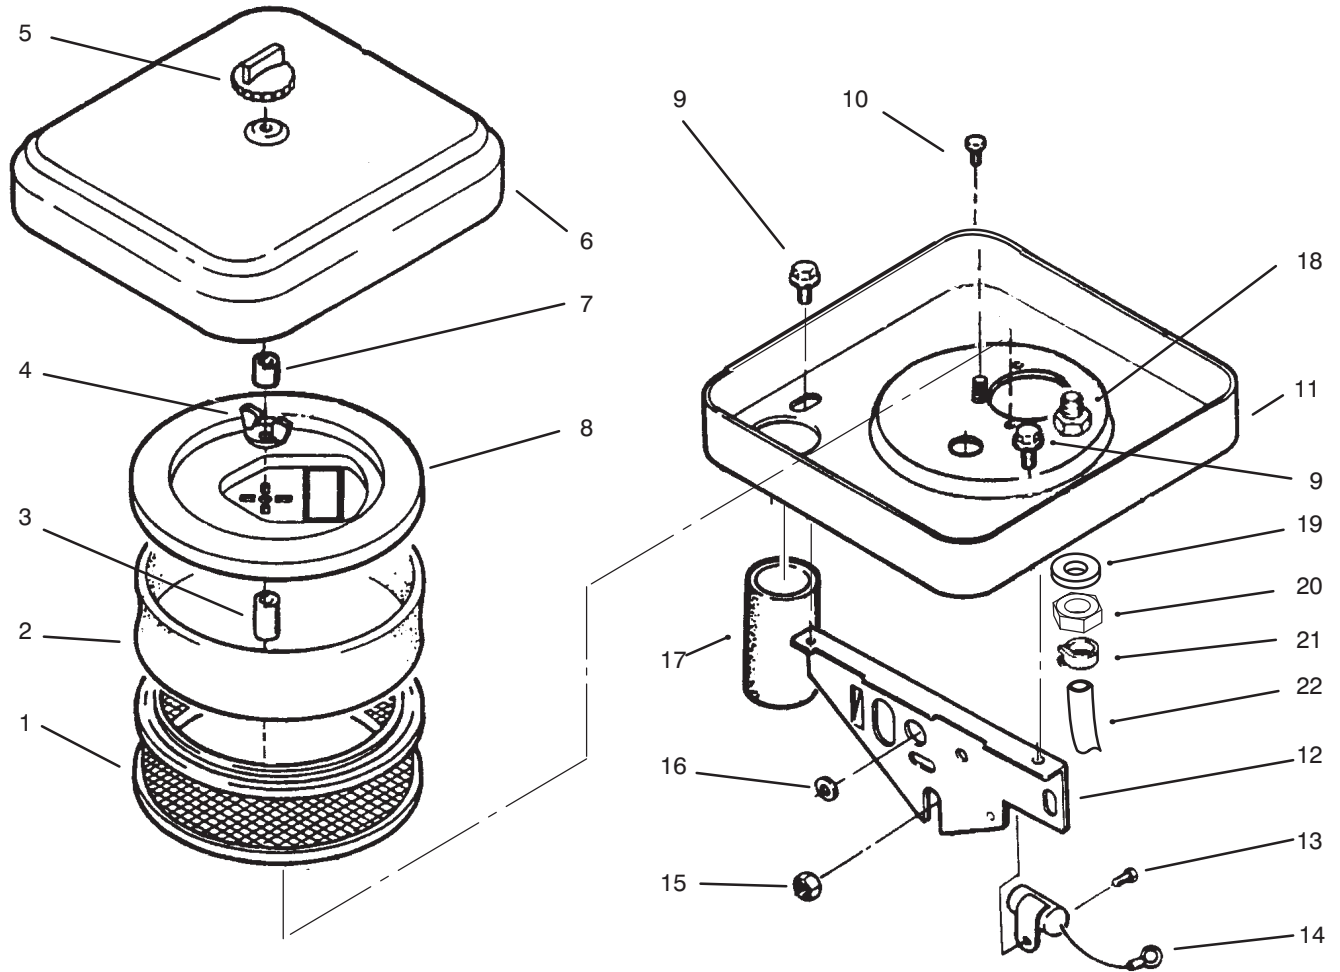

AIR CLEANER

Ref. No.	Part No.	Description	No. Used
1	NN10774	Element – Air Cleaner	1
2	NN10176	Wrapper – Element	1
3	79-6510	Spacer – Stud	1
4	92-0913	Nut – Wing	1
5	82-1670	Knob	1
6	NN10446	Cover – Air Cleaner Before Serial No. 5902947	1
*	94-1840	Cover – Air Cleaner After Serial No. 5902946	1
7	79-6520	Spacer – Rubber	1
8	82-0650	Cover – Element	1
9	82-1550	Screw – Hex. Washer Hd.	2
10	92-0915	Screw – Machine Hex. Hd.	2

Ref. No.	Part No.	Description	No. Used
11	79-6330	Housing – Air Cleaner	1
12	79-6340	Support – Air Cleaner	1
13	NN10390	Screw – Hex. Washer Hd.	1
14	59-1180	Capacitor	1
15	3253-5	Nut – Hex. Washer Hd.	1
16	71-6140	Grommet – Rubber	1
17	NN10187	Tube – Air Intake	1
18	NN10239	Fitting – Barbed	1
19	NN10190	Gasket	1
20	NN10132	Nut	1
21	82-1080	Clamp	1
22	NN10447	Hose	1

* Not Illustrated