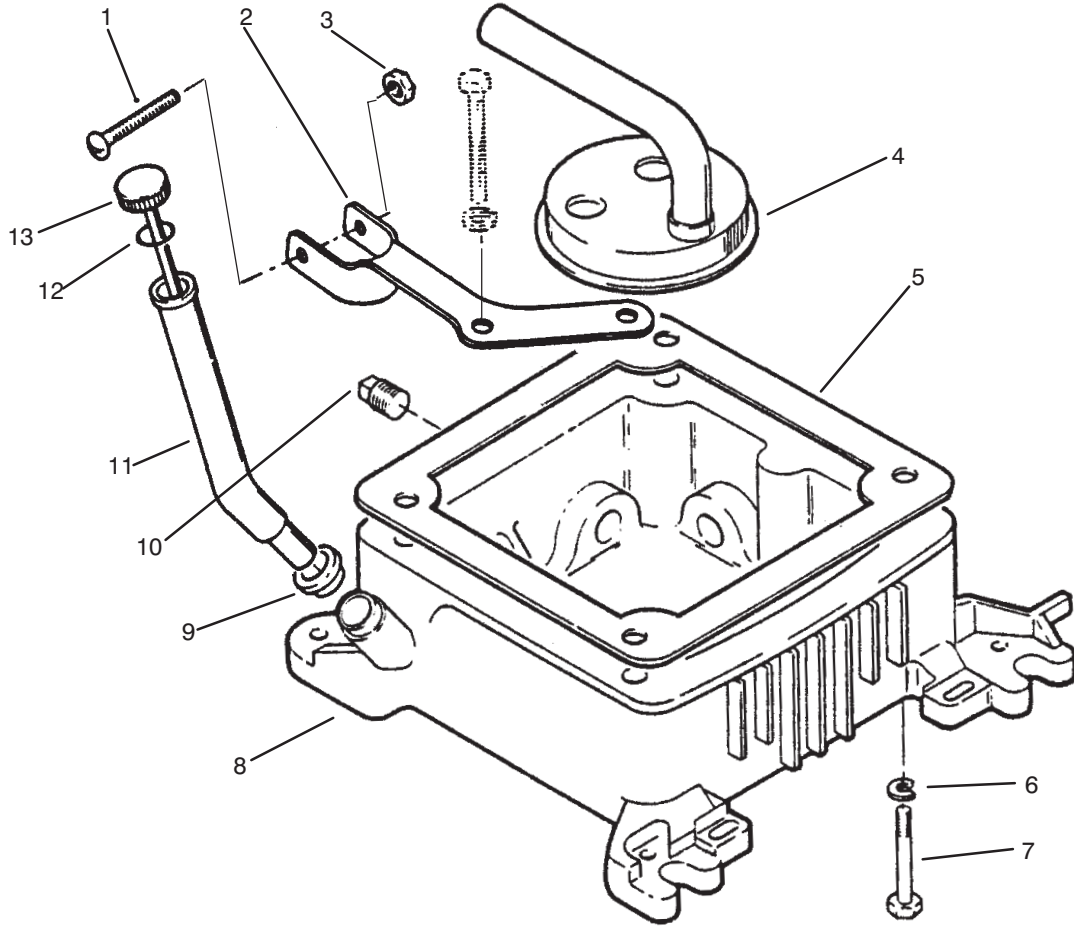

C-2064

OIL FILL TUBE, BRACKET & BASE

Ref. No.	Part No.	Description	No. Used
1	82-1560	Screw - Pan Hd.	1
2	79-6460	Bracket - Fill Tube	1
3	82-1700	Nut - Speed Type U	1
4	57-8490	Cup - Intake, Oil Pump	1
5	57-8090	Gasket - Oil Base	1
6	82-1310	Washer - Flat	4
7	NN10379	Screw - Cap Hex Hd.	4
8	71-5730	Base - Oil (Incl. Ref. #10)	1

Ref. No.	Part No.	Description	No. Used
9	71-6170	Seal - Oil Fill Tube	1
10	82-1130	Plug - Sq. Hd.	2
11	NN10448	Tube - Oil Fill	1
12	57-9610	"O"Ring	1
13	NN10159	Cap & Indicator - Oil Fill (Incl. Ref. #12)	1