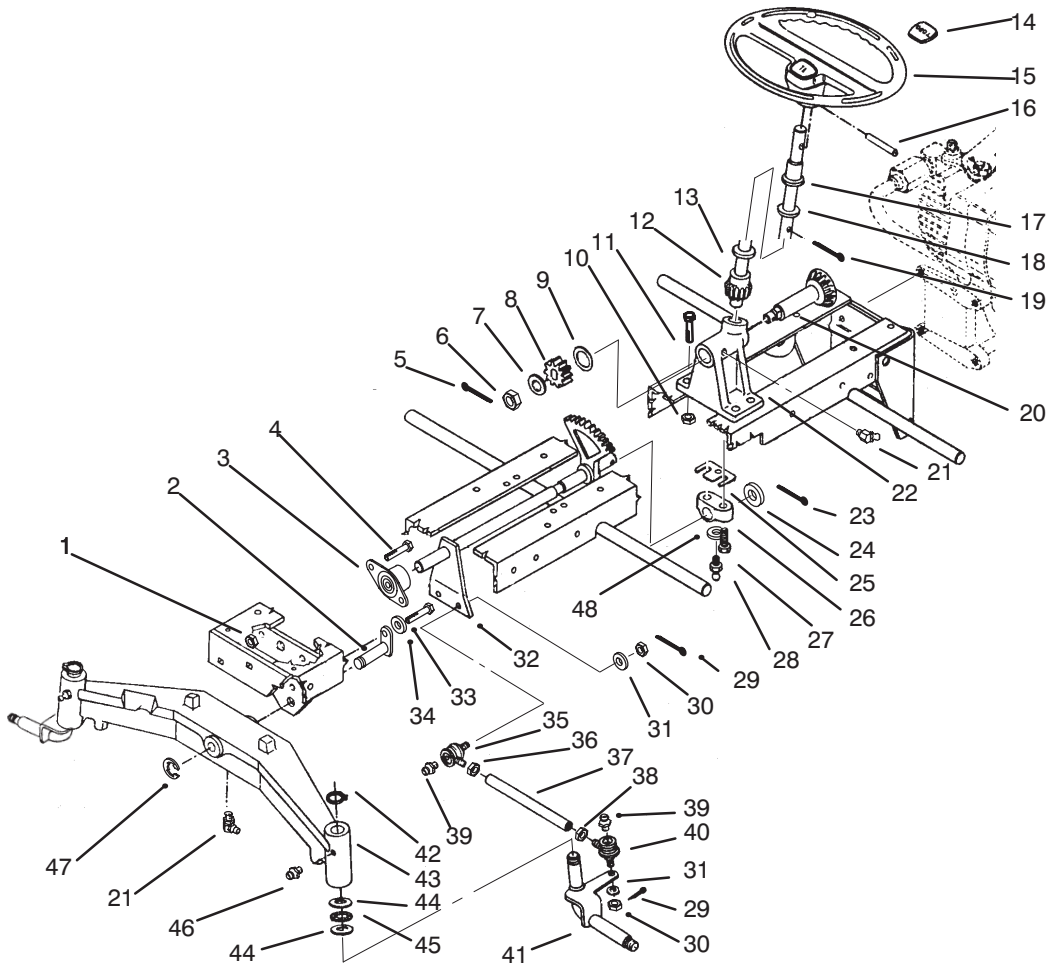

FRONT AXLE AND STEERING

Ref. No.	Part No.	Description	No. Used
1	3296-39	Nut	2
2	6216	Pin & Plate	1
3	6472	Bearing - Flanged	1
4	323-6	Bolt	2
5	3272-11	Pin - Cotter	1
6	9150324	Nut	1
7	3256-26	Washer	1
8	78-1481	Pinion	1
9	9202624	Washer	1
10	3296-39	Nut	4
11	323-9	Bolt	6
12	92-0995	Shaft - Upper Steering	1
13	237-69	"O"Ring	1
14	78-0370	Insert - Logo	1

Ref. No.	Part No.	Description	No. Used
15	76-1420	Steering Wheel (Incl. Ref. #14)	1
16	32121-111	Pin - Spirol	1
17	109189	Flange - Bearing	1
18	5210	Washer - Shim	6
19	3272-21	Pin - Cotter	1
20	78-1450	Shaft	1
21	1481	Fitting - Grease, 45°	2
22	78-1411	Support - Steering	1
23	3272-22	Pin - Cotter	1
24	9202164	Washer	1
25	78-1531	Shim 0.010	3
26	88-3240	Block - Bearing	1
27	9080376	Bolt	2

*Not ILLUSTRATED