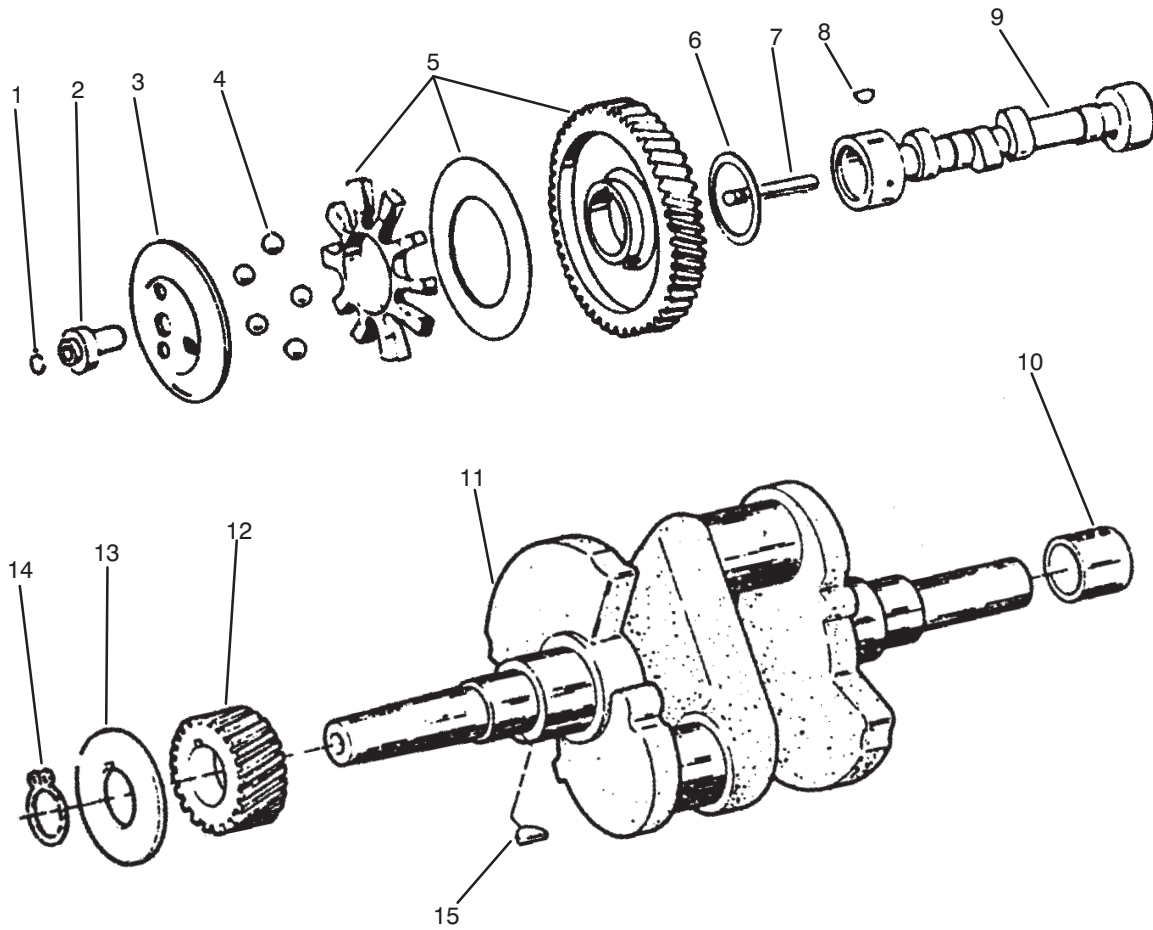

C-2063

CAMSHAFT & CRANKSHAFT

Ref. No.	Part No.	Description	No. Used
1	57-9090	Ring - Retaining	1
2	57-9130	Hub - Governor Cup	1
3	59-0450	Cup - Governor	1
4	57-9640	Ball - Governor	5
5	57-8210	Gear - Camshaft (Incl. Gear, Spacer, & Plate)	1
6	57-8230	Washer - Thrust, Special	1
7	59-0400	Pin - Center	1
8	57-9660	Key - Woodruff	1

Ref. No.	Part No.	Description	No. Used
9	71-6320	Camshaft (Incl. Ref. #7)	1
10	92-0911	Sleeve - Bearing	1
11	NN10773	Crankshaft (Incl. Ref. #15)	1
12	57-8130	Gear - Crankshaft	1
13	57-8140	Washer - Gear	1
14	57-9710	Ring - Retaining	1
15	57-9660	Key - Crankshaft Gear	1