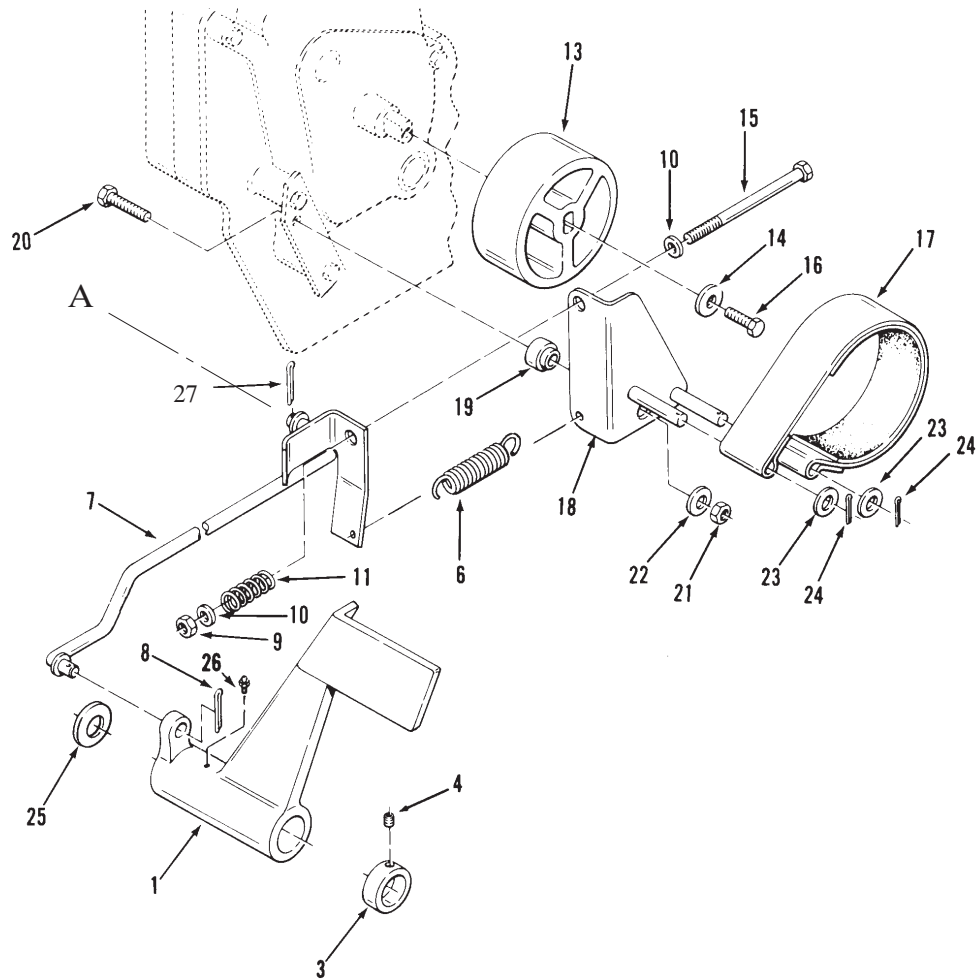

CLUTCH, BRAKE AND SPEED CONTROL LINKAGE

Ref. No.	Part No.	Description	No. Used
1	79-1350	Pedal - Brake	1
3	111383	Collar	1
4	3245-32	Screw - Set	1
6	103125	Spring - Brake Return	1
7	109372	Rod - Brake, Front	1
8	3272-11	Pin - Cotter	2
9	3296-39	Nut	1
10	3256-24	Washer	2
11	108680	Spring	1
13	106719	Drum - Brake	1
14	2844	Special Washer	1
15	323-23	Bolt	1

Ref. No.	Part No.	Description	No. Used
16	3235-22	Bolt	1
17	109371	Band - Brake	1
18	78-7740	Arm - Brake Pivot	1
19	109356	Bushing	1
20	323-9	Bolt	1
21	3296-39	Nut	1
22	3256-4	Washer	1
23	3256-6	Washer	2
24	3272-6	Pin - Cotter	2
25	1278	Washer - Shim	1
26	302-5	Fitting - Grease	1
27	9335044	Pin - Cotter	1

Note : In Illustration Center lines A Continue on next page