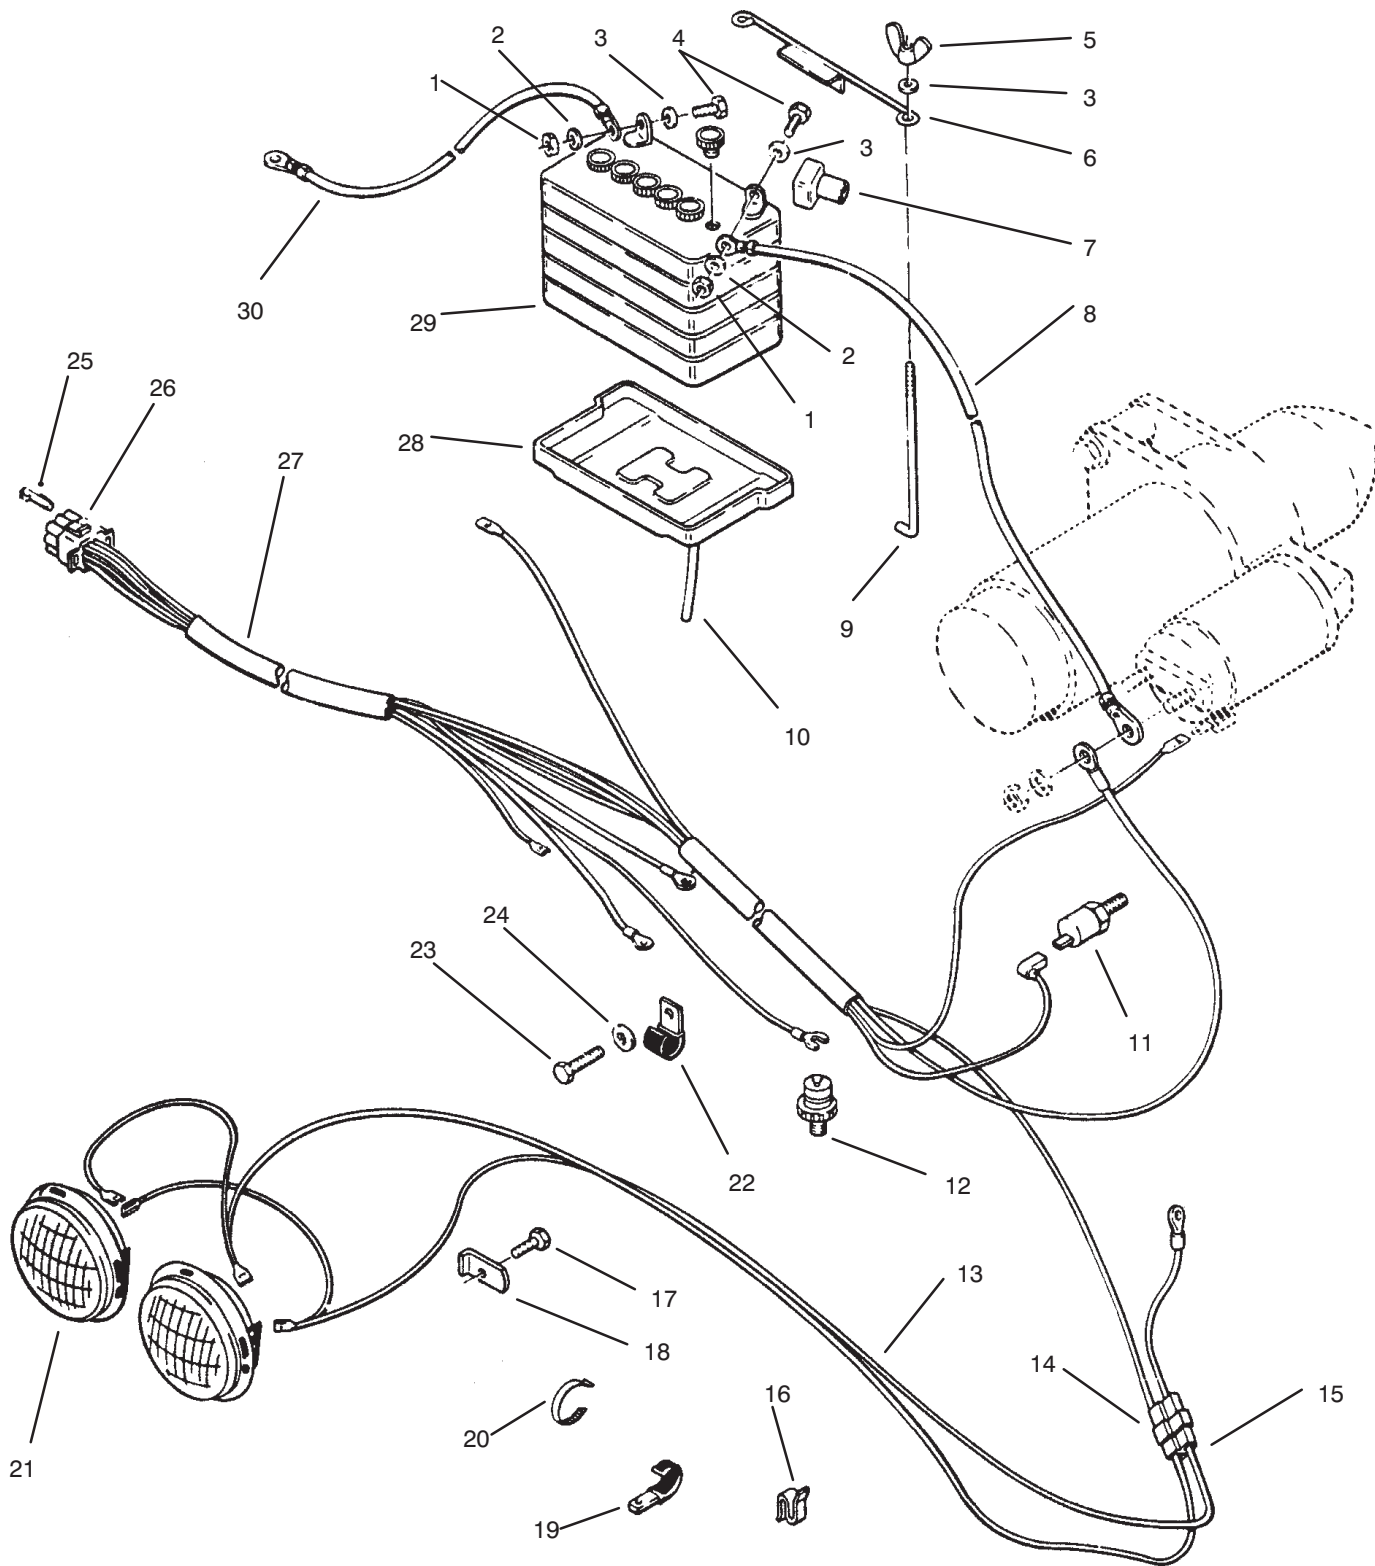

BATTERY & HEADLIGHTS ASSEMBLY

BATTERY & HEADLIGHTS ASSEMBLY

Ref. No.	Part No.	Description	No. Used
1	3296-42	Nut - Lock	5
2	3253-3	Washer - Lock	2
3	3256-22	Washer - Flat	4
4	321-4	Screw - Hex. Hd.	2
5	32103-22	Nut - Wing	2
6	113010	Rod - Battery Hold Down	1
7	109553	Cover - Terminal	1
8	113925	Cable - Battery, Pos.	1
9	113969	Hook - Battery Hold Down	2
10	114720	Tube - Drain	1
11	NN10274	Switch - High Engine Temp	1
12	94-1845	Switch - Low Oil Pressure	1
13	114052	Harness - Headlight	1
14	NN10278	Connector - Male	1
15	109357	Connector - Female	1
16	3023	Clip - Small	1

Ref. No.	Part No.	Description	No. Used
17	9266714	Bolt - Hex	2
18	109459	Clamp	2
19	8830	Clip	1
20	100571	Tie - Cable	A/R
21	102881	Headlight	2
22	71-6220	Clip	1
23	82-1540	Screw	1
24	NN10425	Washer - Int. Tooth	1
25	NN10279	Contact - Socket	1
26	NN10281	Connector - Male	1
27	94-1846	Harness - Engine Wiring	1
28	106948	Tray - Battery	1
29	115877	Battery - 280 CCA	1
30	114210	Cable - Battery, Ground	1
*	3290-378	Tie - Cable	7

*Not Illustrated