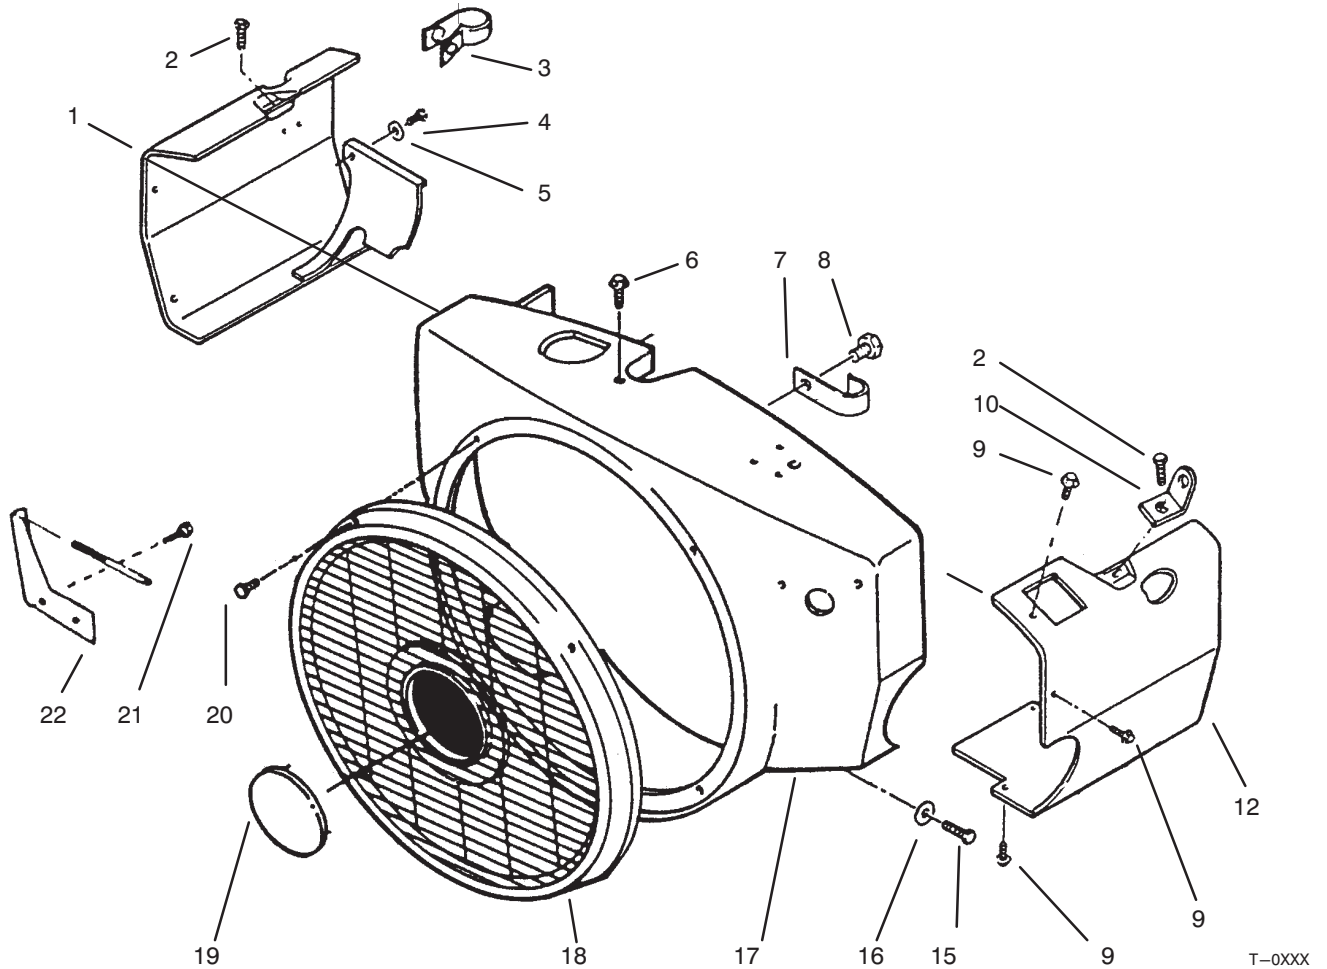

BLOWER HOUSING

Ref. No.	Part No.	Description	No. Used
1	92-0920	Housing - Cylinder Air, LH	1
2	82-1600	Screw - Cap Hex Fl. Hd.	2
3	59-0580	Clamp - Wire, Alternator	1
4	59-0980	Screw - Tapping, Wash. Hd.	2
5	59-0830	Washer - Flat	2
6	59-0970	Screw - Tapping, Fl. Hd.	2
8	82-1540	Screw - Hex. Washer Hd.	1
7	71-6220	Clip - Wire	1
9	59-1080	Screw - Cap Hex. Fl. Hd.	4
10	71-6080	Bracket - Lift	2

Ref. No.	Part No.	Description	No. Used
12	92-0921	Housing - Cylinder Air, RH	1
15	59-0980	Screw - Tapping, Fl. Hd.	4
16	59-0820	Washer - Flat	4
17	NN10769	Housing - Blower	1
18	82-0620	Guard - Stationary	1
19	118530	Plate - Toro Logo	1
20	82-1590	Screw - Pan Hd. Taptite	4
21	59-1100	Screw - Lock Hd.	2
22	NN10832	Bracket - Governor Adjust	1