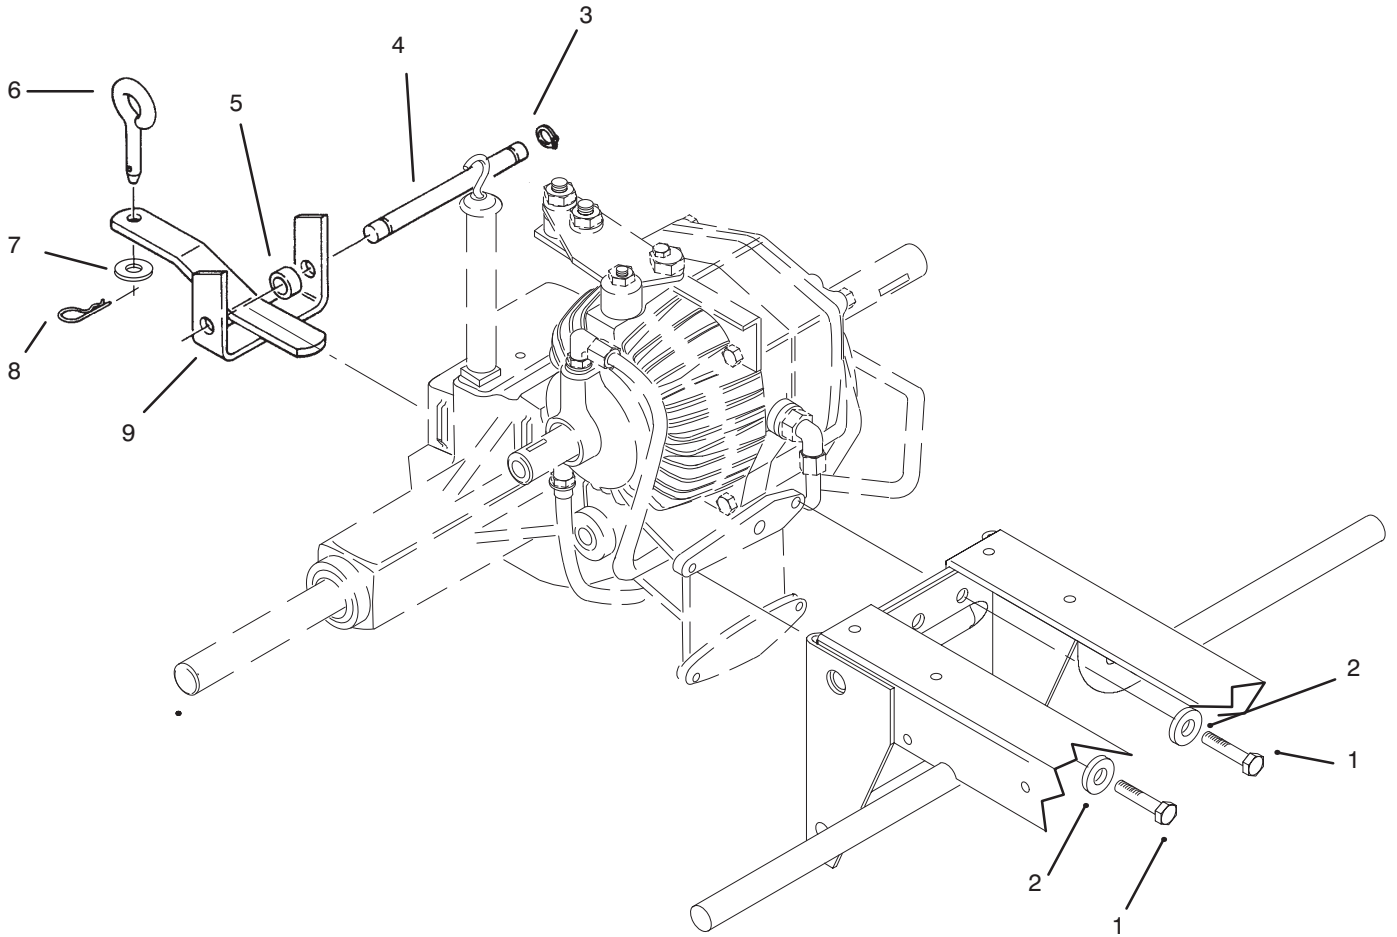

C-2218

REAR HITCH ASSEMBLY

Ref. No.	Part No.	Description	No. Used
1	323-5	Screw - Hex. Hd.	4
2	3253-21	Washer - Lock	4
3	5618	Ring - Retaining	2
4	105269	Shaft - Drawbar Hitch	1
5	9791204	Spacer	2

Ref. No.	Part No.	Description	No. Used
6	106634	Pin - Hitch	1
7	3256-26	Washer - Flat	1
8	9335054	Hairpin - Cotter	1
9	1644	Hitch - Drawbar	1