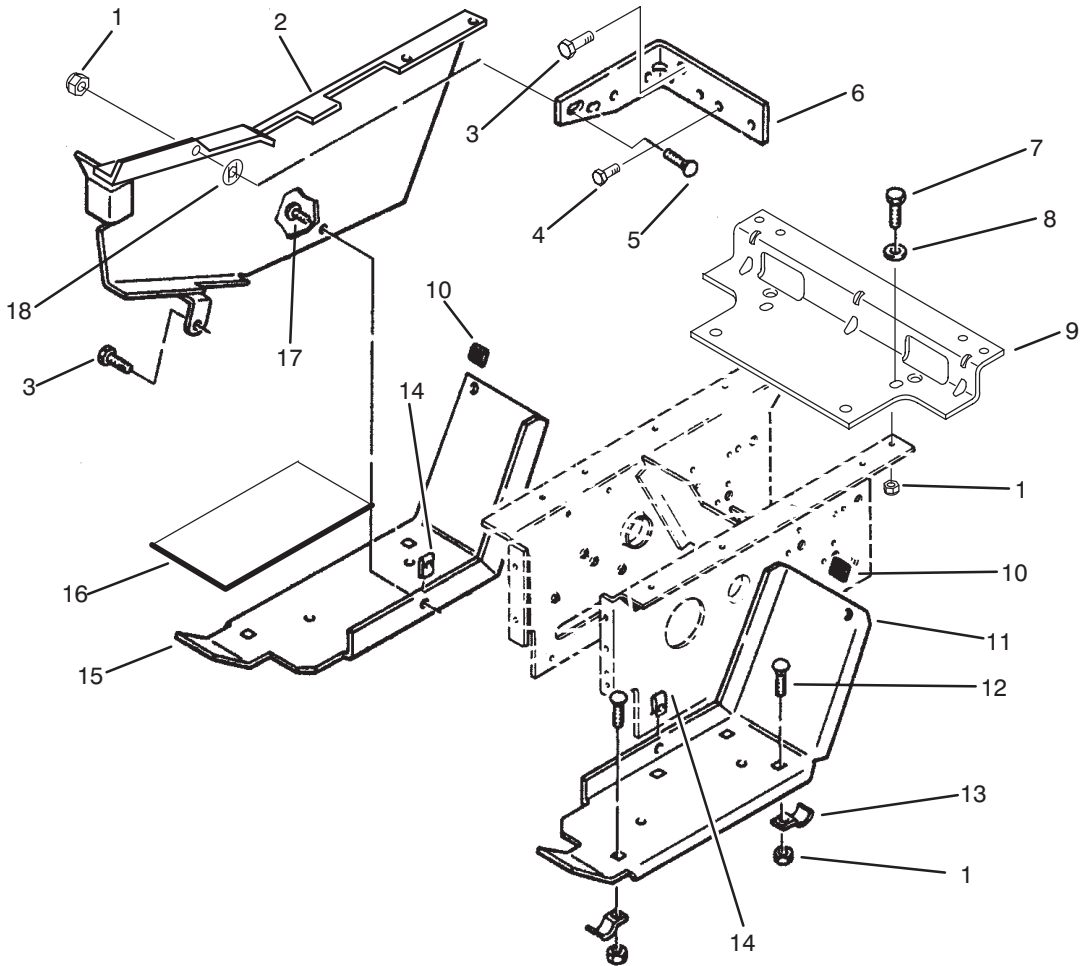

C-2046

BELT GUARD AND FOOTREST ASSEMBLY

Ref. No.	Part No.	Description	No. Used
1	3296-29	Nut - Lock	8
2	92-1527	Guard - Belt	1
3	9266944	Bolt	2
4	926671	Screw - Hex. Hd.	1
5	3230-1	Bolt - Carriage	1
6	109554	Bracket - Support, Guard	1
7	322-5	Screw - Hex. Hd.	2
8	3256-23	Washer - Flat	2
9	113023	Bracket - Fender	1
10	518211	Bumper	2

Ref. No.	Part No.	Description	No. Used
11	106223	Footrest - LH	1
12	116000	Bolt - Carriage	4
13	7456	Bracket	4
14	107069	Clip	2
15	106222	Footrest - RH	1
16	110635	Pad - Footrest L.H.	1
*	110634	Pad - Footrest R.H.	1
17	9108372	Screw	1
18	108457	Nut - Push On	1

*Not Illustrated