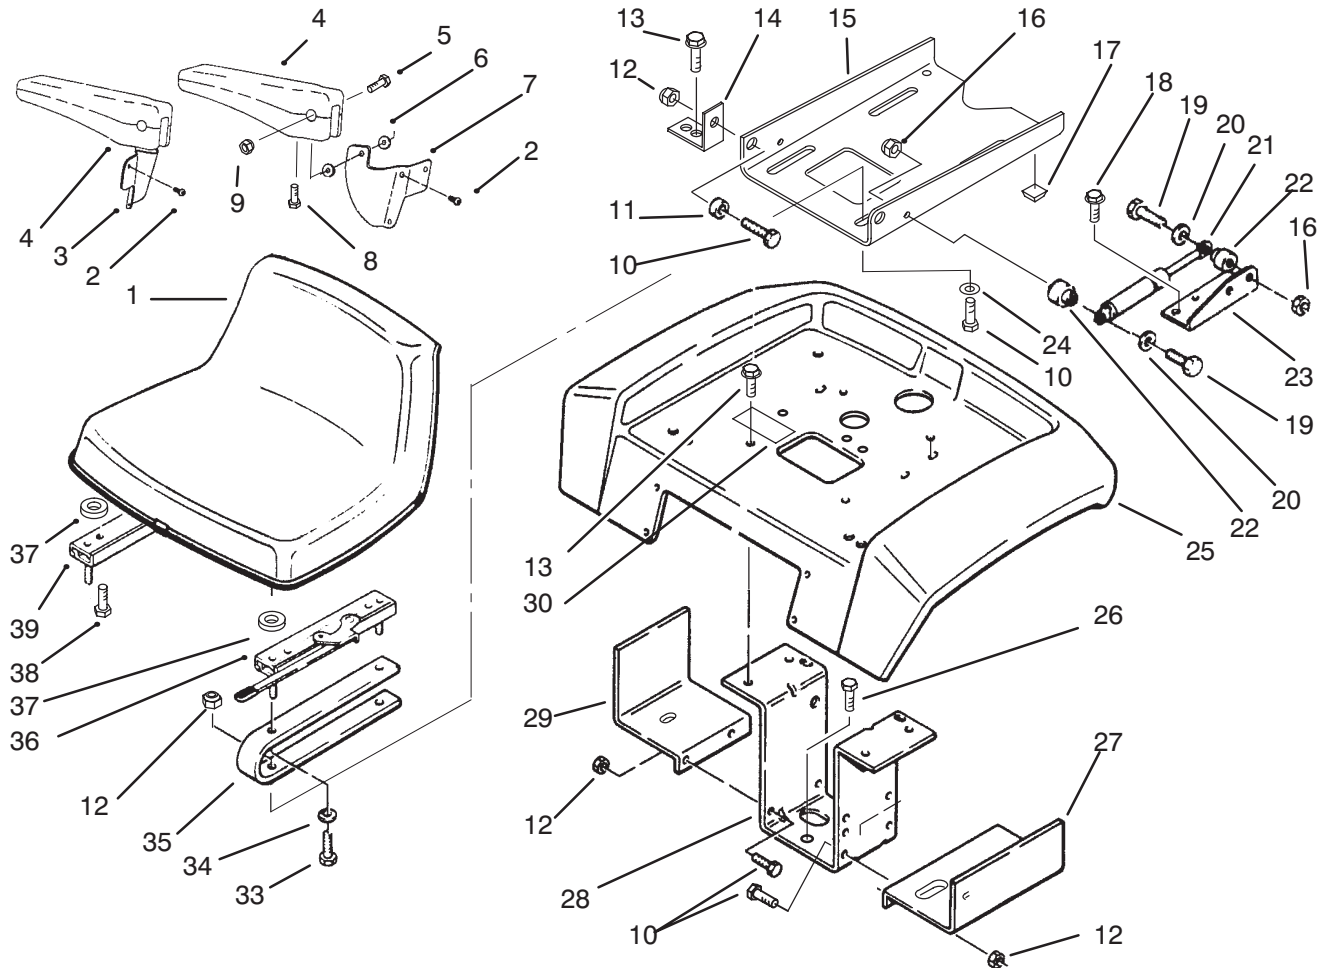

SEAT, FENDER AND FENDER SUPPORTS

Ref. No.	Part No.	Description	No. Used
1	88-3220	Seat	1
2	92-0992	Screw	6
3	92-0987	Bracket - Arm R.H.	1
4	92-0988	Rest - Arm	2
5	92-0989	Screw	2
6	92-0993	Spacer - Nylon	4
7	92-0986	Bracket - Arm L.H.	1
8	92-0990	Screw	2
9	92-0991	Nut - Acorn Lock	2
10	322-4	Bolt	2
11	105503	Bushing	2
12	3296-29	Nut - Lock	2
13	9266944	Screw - Hex. Hd.	4
14	105524	Bracket - Pivot	2
15	78-2990	Plate - Seat Pivot	1
16	3296-42	Nut - Lock	2
17	111071	Bumper	2
18	9266944	Bolt - Flange	2
19	321-8	Bolt	2
20	3256-22	Washer	2

Ref. No.	Part No.	Description	No. Used
21	114343	Spring - Gas	1
22	114344	Spacer	2
23	114345	Bracket - Gas Spring	1
24	3256-23	Washer	4
25	110960	Fender	1
26	322-3	Screw - Hex. Hd.	4
27	108464	Support - LH, Fuel Tank	1
28	79-4990	Bracket - Support, Fender	1
29	106236	Support - RH, Fuel Tank	1
30	116446	Decal - Do Not Tow	1
33	322-5	Screw - Hex. Hd.	4
34	3253-4	Washer - Lock	4
35	114263	Spring - Seat	2
36	114264	Adjuster - LH (With Latch)	1
37	109989	Spacer - Nylon	4
38	9108652	Screw	4
39	114265	Slide - RH	1
*	88-3230	Kit - Armrest (Incl. Ref. # 2-9)	1