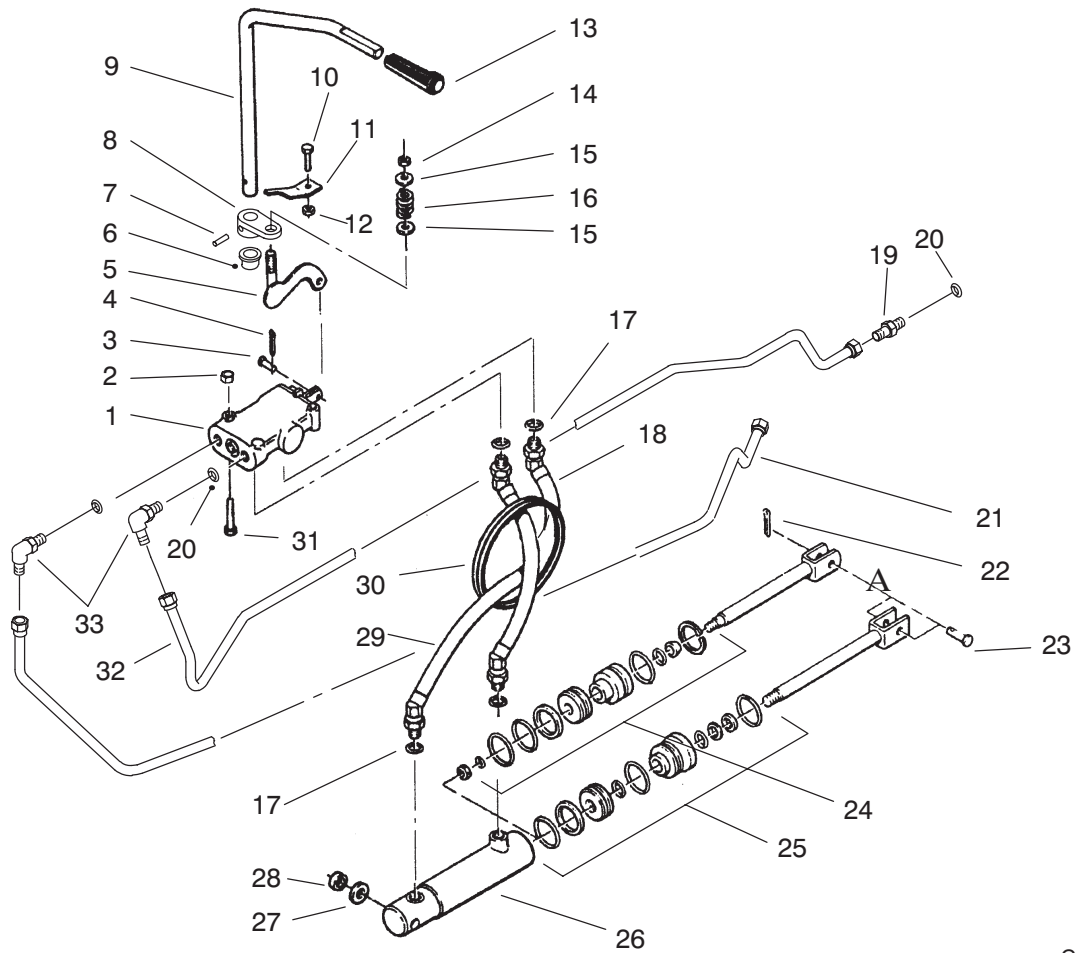

C-2051

HYDRAULIC CONTROL SYSTEM

Ref. No.	Part No.	Description	No. Used	Ref. No.	Part No.	Description	No. Used
1	114000	Valve – Hydraulic (Incl. Ref.#3-4)	1	20	973370	"O"Ring	4
2	3296-42	Nut	2	21	86-9280	Tube – Hydraulic (Pressure)	1
3	9321204	Pin – Clevis	1	22	3272-11	Pin – Cotter	1
4	3272-1	Pin – Cotter	2	23	9329974	Pin – Clevis	1
5	78-5640	Bar – Lift	1	24	101699	Kit – Service, Cylinder Repair	1
6	5983	Bushing	1	25	109088	Kit – Service, Cylinder Repair	1
7	933198	Pin – Spirol	1	26	119340	Cylinder – Hydraulic (Incl. Ref.#24-25)	1
8	116302	Arm – Control	1	27	9202324	Washer	1
9	117328	Rod – Lift Control	1	28	101757	Spacer	1
10	321-4	Screw	1	29	110124	Hose – Valve To Cylinder	1
11	116305	Bracket – Control Rod	1	30	106267	Grommet – Rubber	1
12	3296-42	Nut	1	31	321-11	Bolt	2
13	116634	Knob – Hydraulic Lift	1	32	94-1802	Tube – Hydraulic (Return)	1
14	3296-29	Nut	1	33	108365	Fitting – 90° (Incl. Ref. #20)	2
15	3256-23	Washer – Flat	2	*	109081	Kit – Service, Valve Repair	1
16	104841	Spring	1	*	100571	Tie – Cable	1
17	973310	"O"Ring	4				
18	110125	Hose – Valve To Cylinder	1				
19	102628	Fitting – Straight Adapter (Incl. Ref. #20)	1				

*Not Illustrated

Note : In Illustration Center lines A Continue on next page