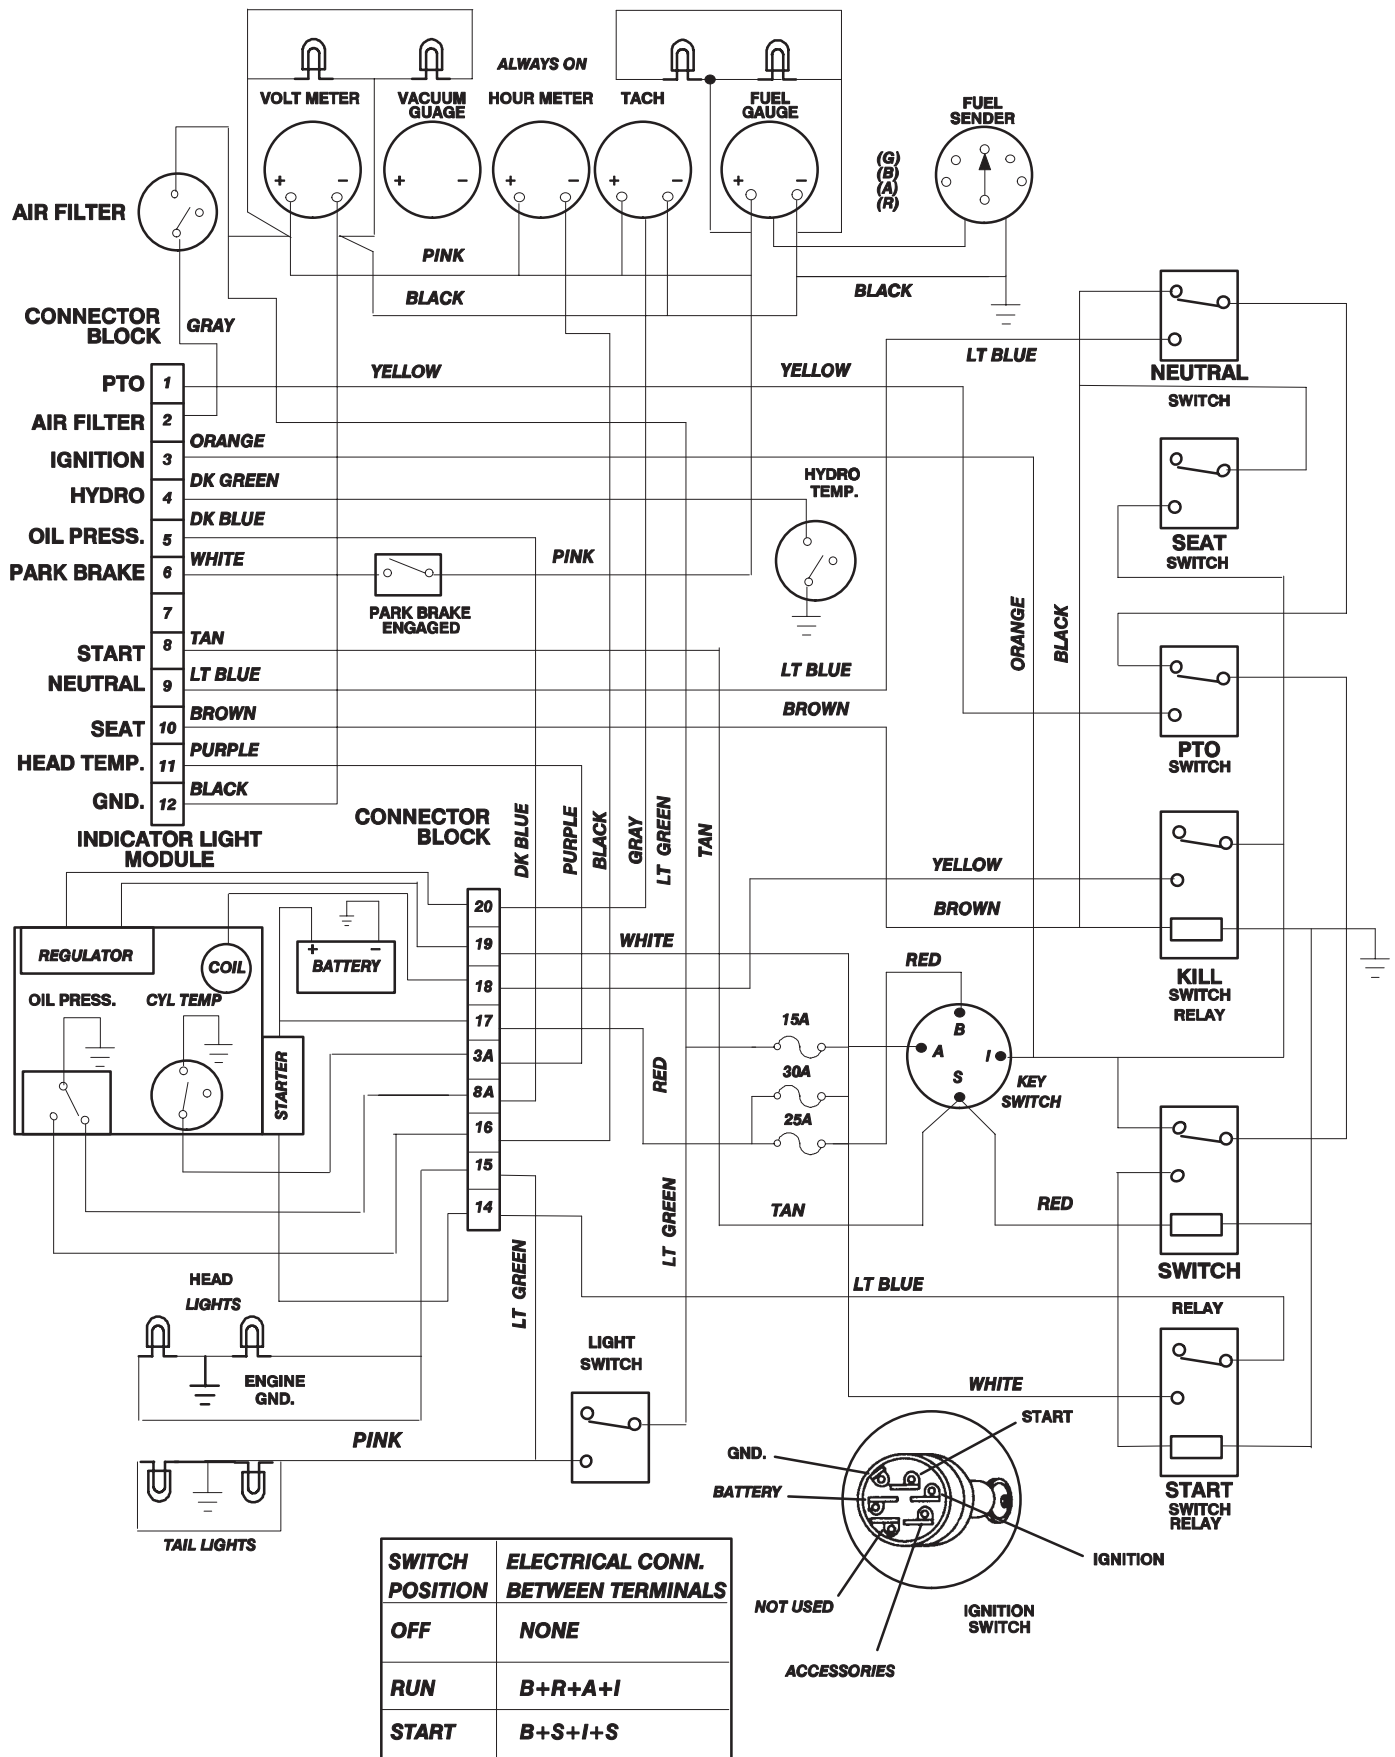

ELECTRICAL SYSTEM

Ref. No.	Part No.	Description	No. Used
1	78-0030	Voltmeter (Incl. Ref. #2-4)	1
2	78-0080	Bracket - Mounting	2
3	3255-25	Washer - Lock	2
4	3217-27	Nut - Hex.	A/R
6	92-9844	Switch - Light	1
7	9109482	Screw	4
8	9157324	Nut - Elastic	6
9	78-0100	Bracket - Mounting	2
10	79-0450	Lamp - .938" Long	4
11	79-2660	Gauge - Vacuum (Incl. Ref. #3-4 & 9)	1
12	943021	Elbow	1
13	105076	Fitting - Straight	1
14	950154	Clamp - Corbin	1
15	114270	Sensor - Air Cleaner	1
16	114767	Clamp	1
17	114633	Terminal	12
18	114632	Connector - Male	1
19	79-2130	Board - Light Circuit	1
20	3256-21	Washer - Flat	2
21	3253-15	Washer - Lock	2
22	9107834	Screw	2
23	62-7770	Key - Padded Ignition	2
24	101884	Nut - Special	1
25	9201604	Washer - Lock	1
27	111216	Switch - Ignition (Incl. Ref. #24-25)	1
28	105302	Connector Body - Ignition Switch (Ref. Item #49)	1

Ref. No.	Part No.	Description	No. Used
29	3250-31	Screw (Optional)	4
30	105202	Base - Taillight w/Bulb	2
31	3254-1	Washer - Lock	4
32	3296-27	Nut	4
33	3023	Clip - Speed	2
34	109045	Bulb - Light (HD #193)	2
35	112564	Lens - Taillight	2
36	38-1420	Switch - Seat	1
37	113193	Switch - Trans. Oil Temp	1
38	111332	Switch - Interlock Snap	2
39	111498	Connector	4
40	115230	Switch - Clutch	1
41		Connector - Relay	3
42	116397	Relay	3
47	120930	Body - Fuse (Ref. Item #49)	1
48	114594	Fuse - 10 Amp, ATO or ATC	1
	109101	Fuse - 20 Amp, ATO or ATC	1
	NN10277	Fuse - 30 Amp, ATO or ATC	1
49	79-3630	Assembly - Wire Harness	1
50	78-3320	Bracket - Mounting	1
51	78-0020	Hourmeter (Incl. Ref. #3-4 & 49)	1
52	78-0060	Tachometer (Incl. Ref. #1, 3-4 & 52)	1
53	78-0090	Bracket - Mounting	1
54	78-0040	Gauge - Fuel (Incl. Ref. #2-4)	1
*	117257	Tie - Snap In	1

*Not Illustrated

WIRING DIAGRAM