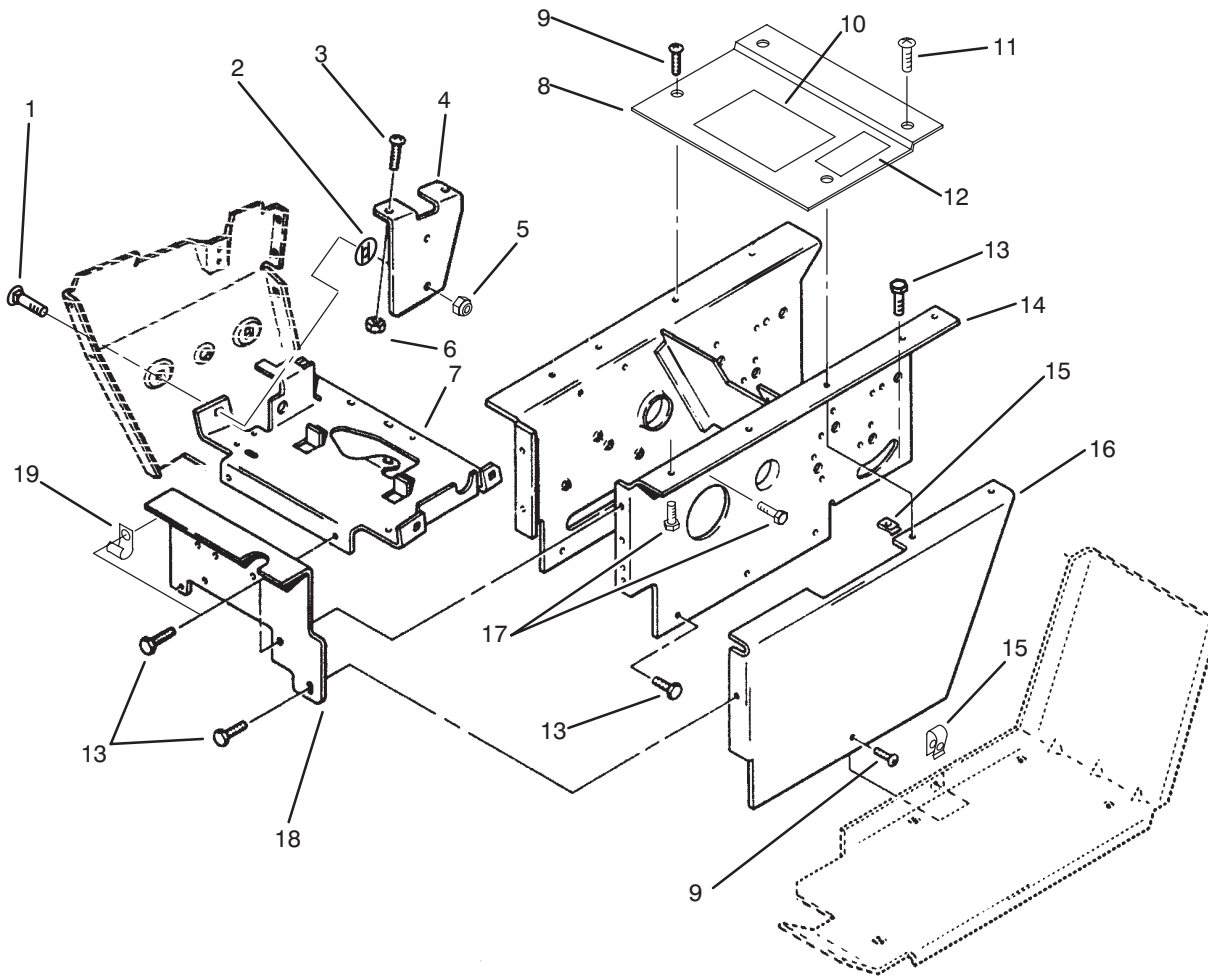

MODEL NO. 73501 5902869 & UP

PARTS
CATALOG

WHEEL HORSE®
520-H GARDEN TRACTOR

C-2042

HOOD ASSEMBLY

Ref. No.	Part No.	Description	No. Used
1	92-9836	Plate - Logo	1
2	92-9826	Decal - Front	1
3	113968	Hood	1
5	117432	Rivet - Pop	4
6	117344	Latch - Hood	2
7	116746	Bracket - RH	1
8	5979	Bushing	2
9	105797	Ring - Retaining	2
10	116747	Bracket - LH	1
11	3229-25	Bolt - Carriage	4

*Not Illustrated

C-2043

DASH AND SIDE PANELS ASSEMBLY

Ref. No.	Part No.	Description	No. Used
1	113962	Panel - RH	1
2	32115-5	Nut - Speed	12
3	9108392	Screw	6
4	92-7295	Plate - Hoodstand, Rear (Incl. Ref. #13)	1
5	9108372	Screw - Black	8
6	32128-33	Nut - Lock, Flange Hd.	2
7	117267	Panel - Dash	1
8	118410	Cover - Steering	1
9	115620	Cover - Console, 5-Gage	1
10	92-0270	Washer	4
11	118780	Screw - Plastite	4
12	111960	Decal - PTO Clutch	1
13	92-9838	Decal - Danger	1
14	114641	Stop - Choke	1
15	113932	Stiffener - Panel	1

C-2044

HOODSTAND ASSEMBLY

Ref. No.	Part No.	Description	No. Used
1	116000	Bolt – Carriage	4
2	108457	Nut – Push On	1
3	321-3	Screw – Hex. Hd.	2
4	117191	Bracket – Holder, Fuse	1
5	3296-29	Nut – Lock	1
6	9157404	Nut	2
7	116309	Bracket – Support, Battery	1
8	92-7293	Plate – Hoodstand, Top (Incl. Ref. #10)	1
9	9108372	Screw – Black	3