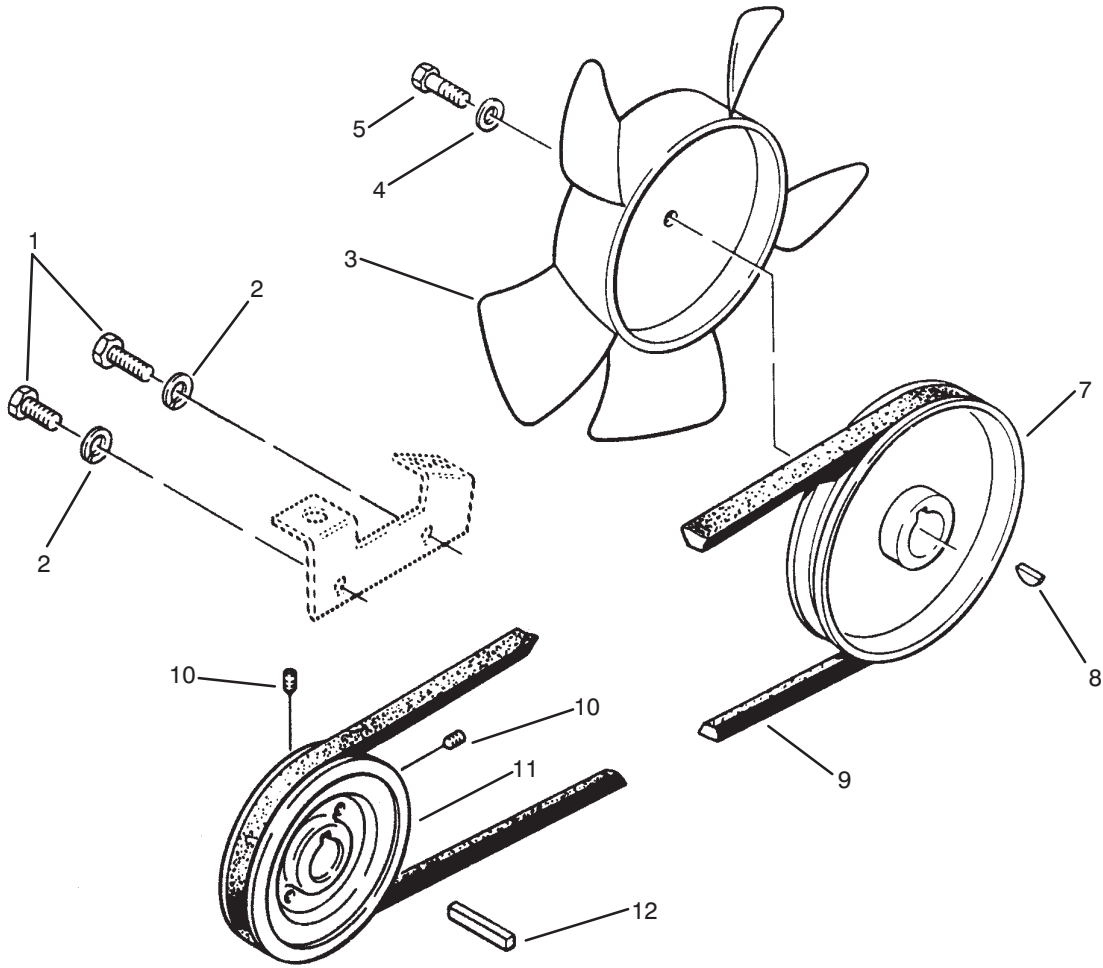

C-2050

DRIVE BELT AND PULLEYS

Ref. No.	Part No.	Description	No. Used
1	323-6	Bolt	2
2	3253-21	Washer - Lock	2
3	108393	Fan	1
4	103995	Washer - Special	1
5	9080026	Bolt	1
7	108316	Pulley - Transmission Drive	1

Ref. No.	Part No.	Description	No. Used
8	937089	Key - Woodruff	1
9	114895	Belt - Drive	1
10	3246-2	Setscrew	2
11	7443	Pulley - Engine Drive	1
12	105453	Key	1