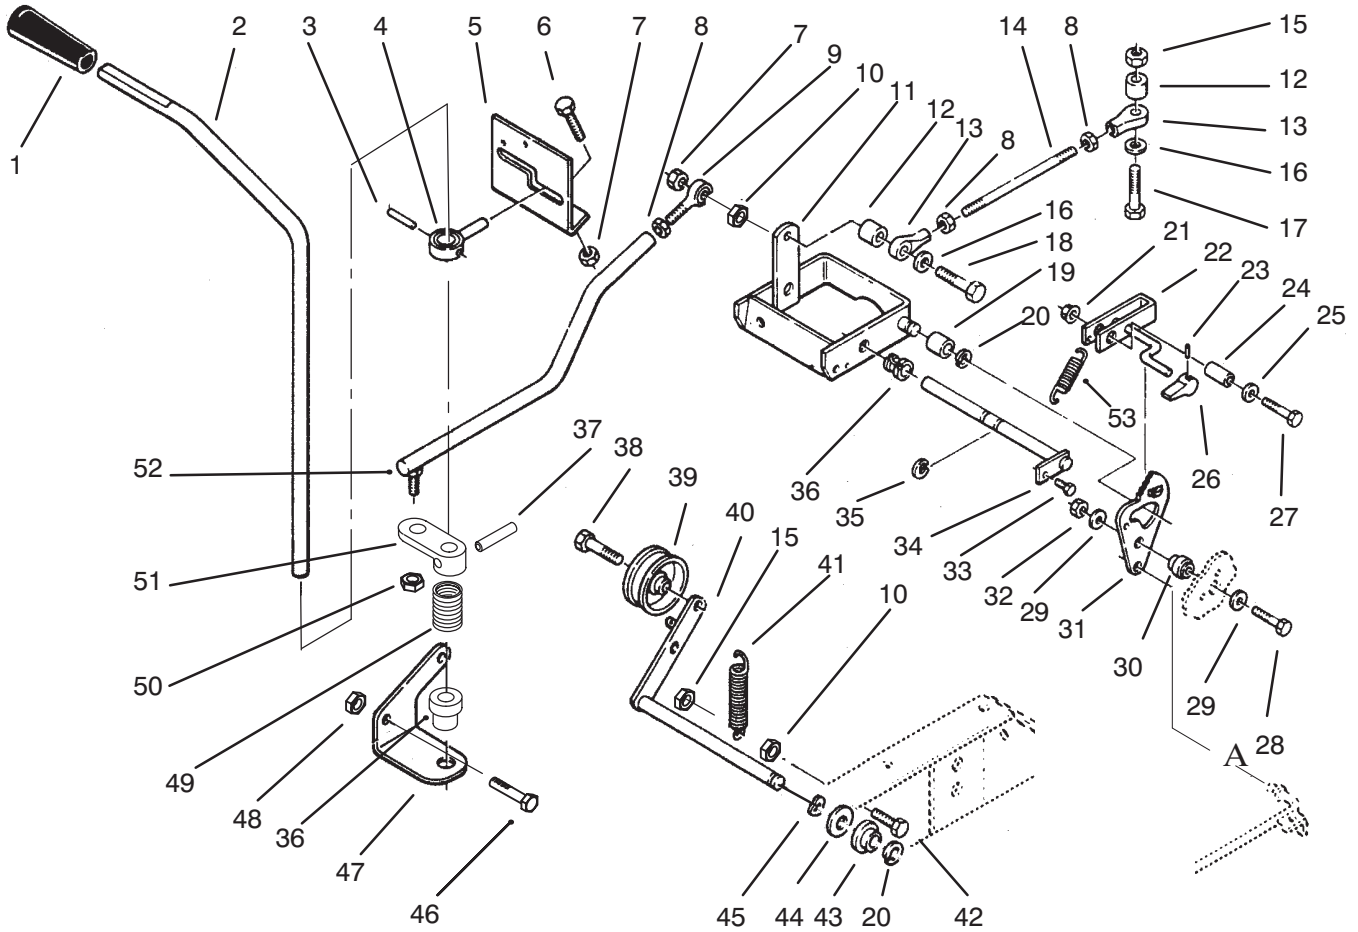

CLUTCH, BRAKE AND MOTION CONTROL LINKAGE

Ref. No.	Part No.	Description	No. Used
33	9266944	Bolt	1
34	108496	Rod - Pivot	1
35	32120-47	Ring - Retaining	2
36	5983	Bushing	3
37	32312-94	Pin - Spirol	1
38	323-8	Screw - Hex. Hd.	1
39	112791	Pulley - Idler	1
40	78-6020	Rod - Pivot	1
41	107938	Spring	1
42	321-6	Bolt	1
43	7879	Bushing	1

Ref. No.	Part No.	Description	No. Used
44	3765	Washer - Shim	1
45	114823	Washer - Wave	2
46	322-3	Bolt	2
47	78-1540	Bracket - Control, Lower	1
48	3296-29	Nut	2
49	101853	Spring	1
50	3296-4	Nut	1
51	116321	Arm - Control	1
52	116324	Rod Assembly	1
53	83-2820	Spring	1

* Not Illustrated