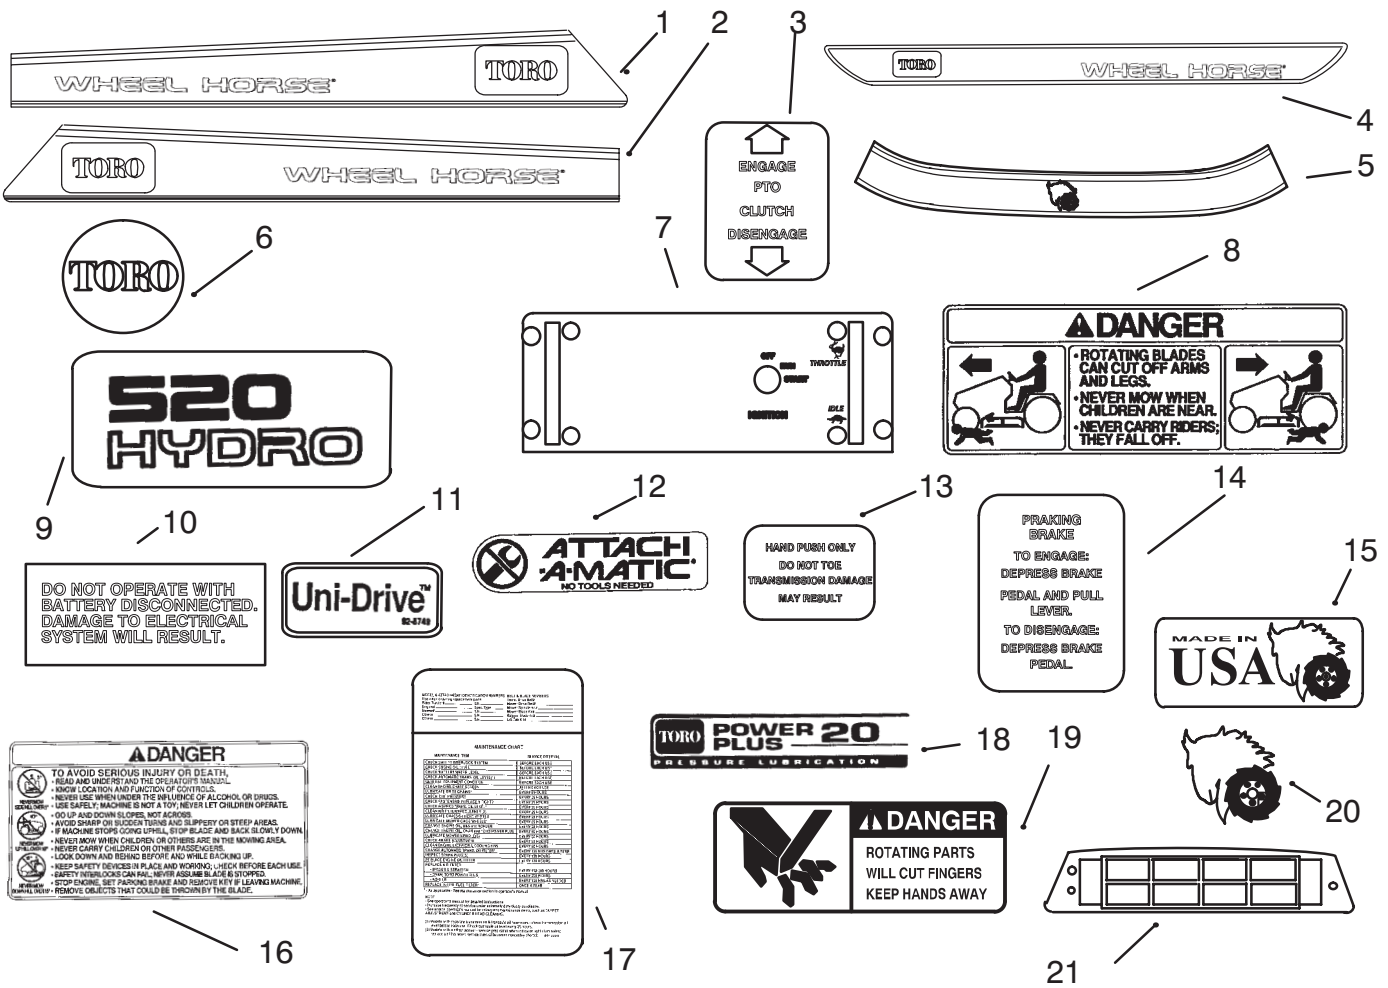

DECALS

DECALS

Ref. No.	Part No.	Description	No. Used
1	92-9835	Decal - Hood RH	1
2	92-9834	Decal - Hood LH	1
3	111960	Decal - PTO Clutch	1
4	92-9827	Decal - Rear Fender	1
5	92-9826	Decal - Front Hood	1
6	118530	Plate - Toro Logo	1
7	119230	Decal - Front Panel	1
8	92-8946	Decal - Danger	1
9	92-9833	Decal - 520 Hydro	2
10	111926	Decal - Electrical System	1
11	92-8749	Decal - Unidrive	1

Ref. No.	Part No.	Description	No. Used
12	92-8747	Decal - Attach-A-Matic	1
13	116446	Decal - Do Not Tow	1
14	116445	Decal - Parking Brake	1
15	76-1340	Decal - Made in U.S.A.	1
16	92-9838	Decal - Danger	1
17	88-3200	Decal - Maintenance	1
18	118560	Decal - Power Plus	1
19	88-2790	Decal - Danger	1
20	92-9836	Plate - Wheel Horse Logo	1
21	78-8350	Decal - Indicator Lights	1