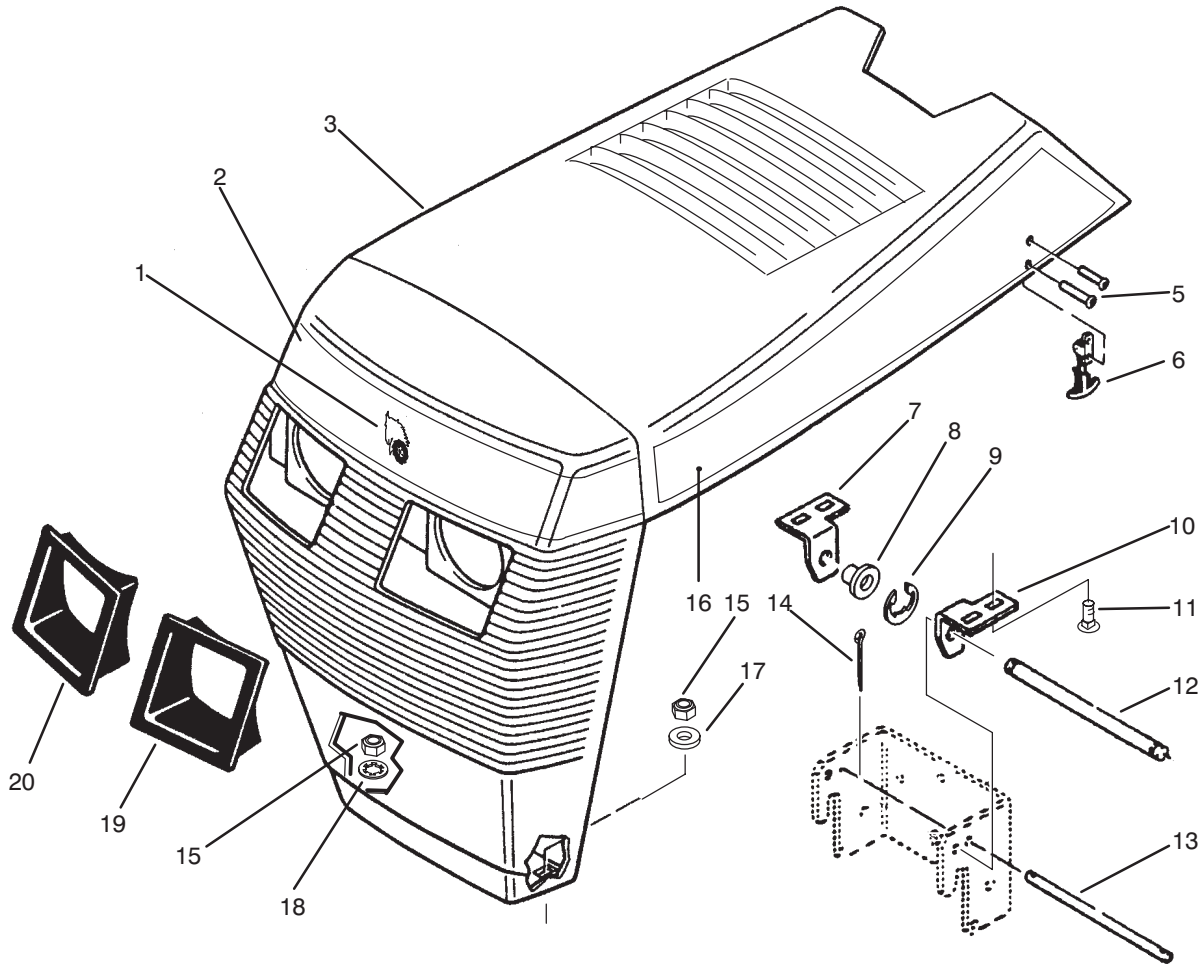

MODEL NO. 73501 5902869 & UP

PARTS
CATALOG

WHEEL HORSE®
520-H GARDEN TRACTOR

C-2042

HOOD ASSEMBLY

Ref. No.	Part No.	Description	No. Used
1	92-9836	Plate - Logo	1
2	92-9826	Decal - Front	1
3	113968	Hood	1
5	117432	Rivet - Pop	4
6	117344	Latch - Hood	2
7	116746	Bracket - RH	1
8	5979	Bushing	2
9	105797	Ring - Retaining	2
10	116747	Bracket - LH	1
11	3229-25	Bolt - Carriage	4