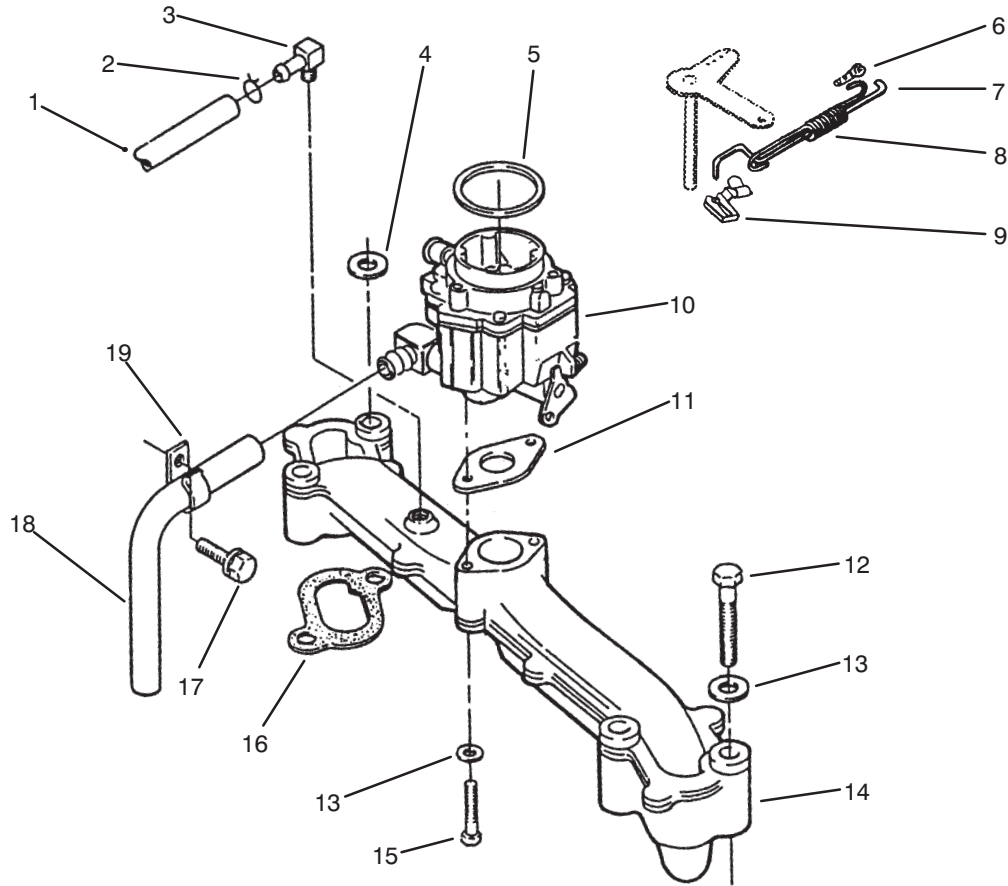

C-2069

INTAKE MANIFOLD

Ref. No.	Part No.	Description	No. Used	Ref. No.	Part No.	Description	No. Used
1	82-1120	Hose – Breather	1				
2	82-1080	Clamp – Hose 1/2" Dia.	2				
2	82-1090	Clamp – Hose .44" Dia.	1				
3	82-1070	Fitting – Barbed	1				
4	NN10362	Washer – Flat	1				
5	57-9620	"O" Ring	1				
6	57-9700	Clip – Retaining, Control Rod To Carburetor	1				
7	NN10227	Rod – Governor Control	1				
8	NN10877	Spring – Governor Rod	1				
9	57-9730	Clip – Retaining	1				
10	62-2790	Assembly – Carburetor Before Serial No. 5902947 (Incl. Ref. #5 & 11)	1				
+	94-1847	Kit – Carburetor Low Emissions After Serial No. 5902946 (Flange Gaskets)	1				
						NOT REPAIRABLE	
				+	94-1843	Kit – Float (Incl. Float & Gasket) After Serial No. 5902946	1
				+	94-1848	Jet – High (Fixed Main) After Serial No. 5902946	1
				+	94-1844	Kit – Repair (Accelerator Pump) After Serial No. 5902947	1
				11	82-0850	Gasket – Carb/Manifold	1
				12	NN10375	Screw – Hex. Hd.	4
				13	82-1350	Washer – Flat	6
				14	92-0918	Manifold – Intake	1
				15	NN10545	Screw – Hex. Hd.	2
				16	71-5980	Gasket – Manifold To Block	2
				17	82-1540	Screw – Hex. Washer Hd.	1
				18	NN10306	Hose – Fuel	1
				19	71-6220	Clip – Wire	1

+ Not Illustrated
NOT REPAIRABLE