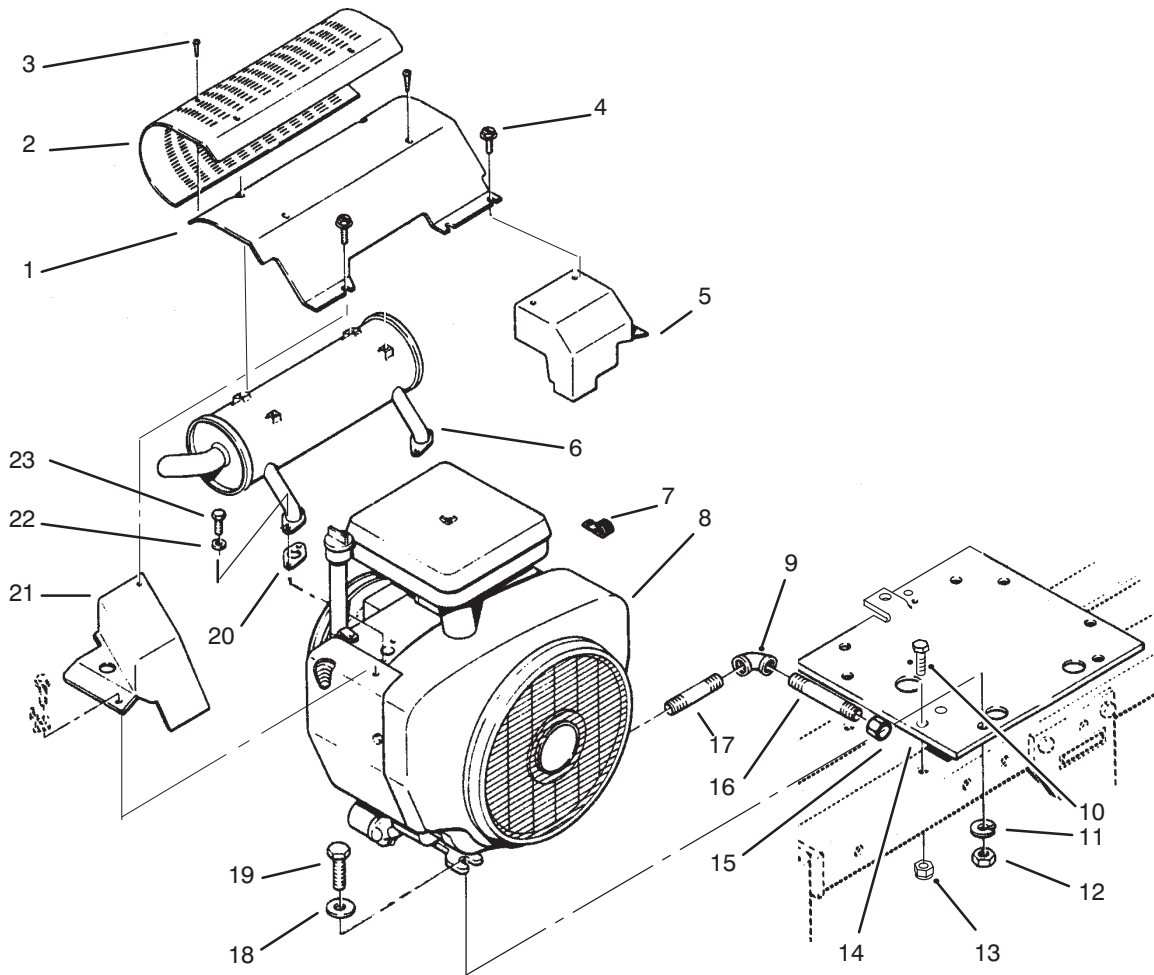

c-

ENGINE AND EXHAUST

Ref. No.	Part No.	Description	No. Used
1	94-1803	Deflector - Air	1
2	115783	Shield - Muffler	1
3	114888	Screw	6
4	12-3270	Screw - Hex. Hd.	3
5	114216	Cover - Exhaust, Rear	1
6	116471	Muffler	1
7	8830	Clip	1
8	79-5220	Engine - 20HP Toro Power Plus P220G-I 10955D Before Serial No. 5902947	1
*	94-1811	Engine - 20HP Toro Power Plus P220G-I 10955G After Serial No. 5902947	1
9	114764	Elbow 90°	1

Ref. No.	Part No.	Description	No. Used
10	323-7	Screw - Hex. Hd.	4
11	3253-21	Washer - Lock	4
12	3217-7	Nut	4
13	3296-39	Nut	4
14	116609	Plate - Engine	1
15	288-4	Cap	1
16	114763	Pipe	1
17	114636	Nipple	1
18	3256-24	Washer - Flat	4
19	323-8	Screw - Hex. Hd.	4
20	57-9210	Gasket - Exhaust	2
21	114215	Cover - Exhaust, Front	1
22	3253-4	Washer - Lock	4
23	322-3	Screw - Hex. Hd.	4