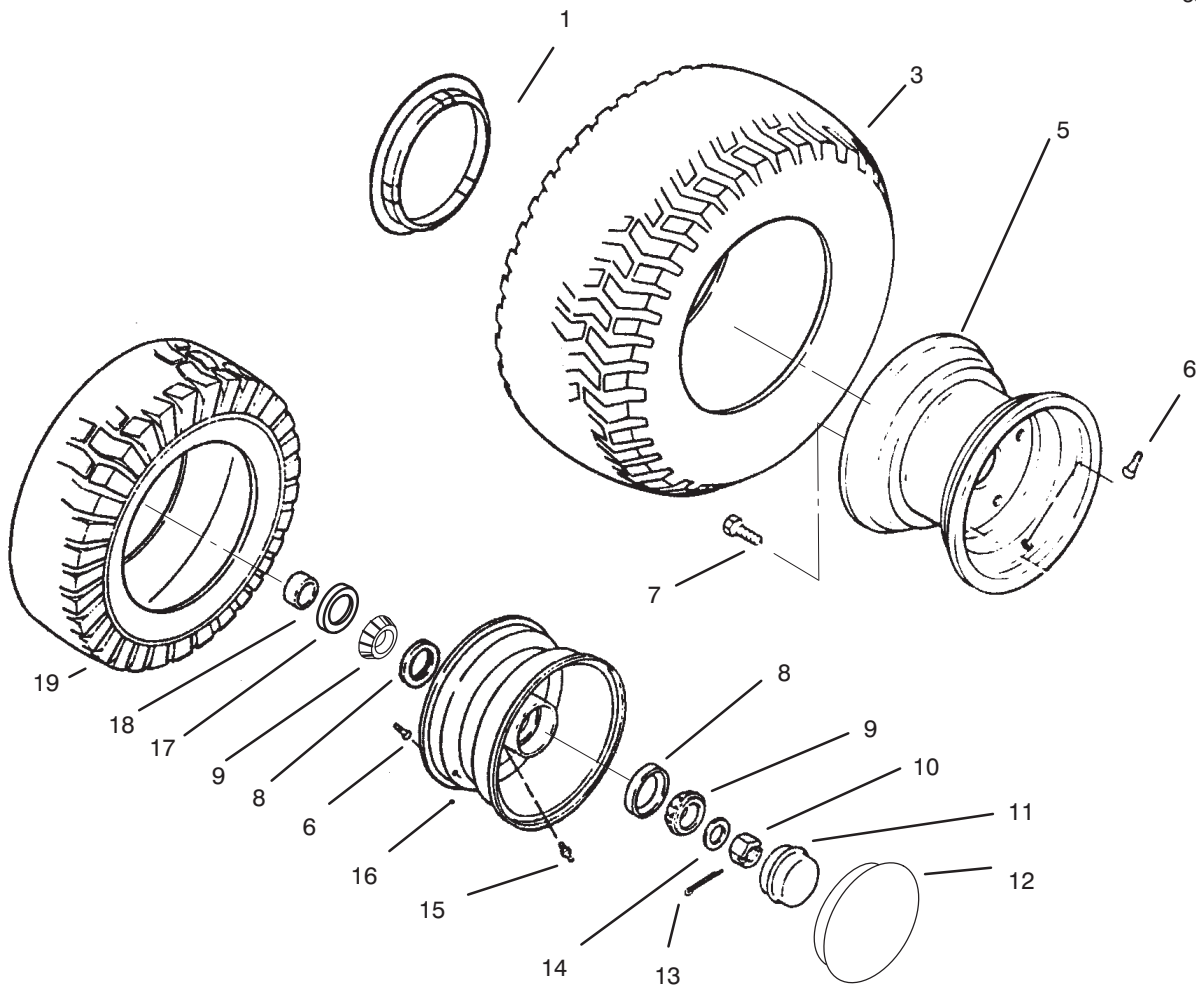

WHEELS AND TIRES

Ref. No.	Part No.	Description	No. Used	Ref. No.	Part No.	Description	No. Used
1	114428	Logo – Hub Cap 12”	2	12	114427	Logo – Hub Cap 8”	2
3	116971	Tire – Turf Trac, Rear 23 X 10.5-12	2	13	3272-12	Pin – Cotter	2
5	110680	Wheel – Rear	2	14	9202254	Washer	2
6	5108	Stem – Valve	4	15	109500	Fitting – Grease	2
7	83-2720	Bolt – Lug	10	16	117287	Wheel – Front (Incl. Item 15 & Qty. 2 of Item 8)	2
8	112821	Cup – Bearing	2	17	93-9807	Seal	2
9	112823	Bearing	2	18	112824	Spacer	2
10	32136-5	Nut – Slotted	2	19	116867	Tire – Turf Trac, Front 12 X 7.5-8	2
11	112825	Cap – Dust	2				

*Not Illustrated