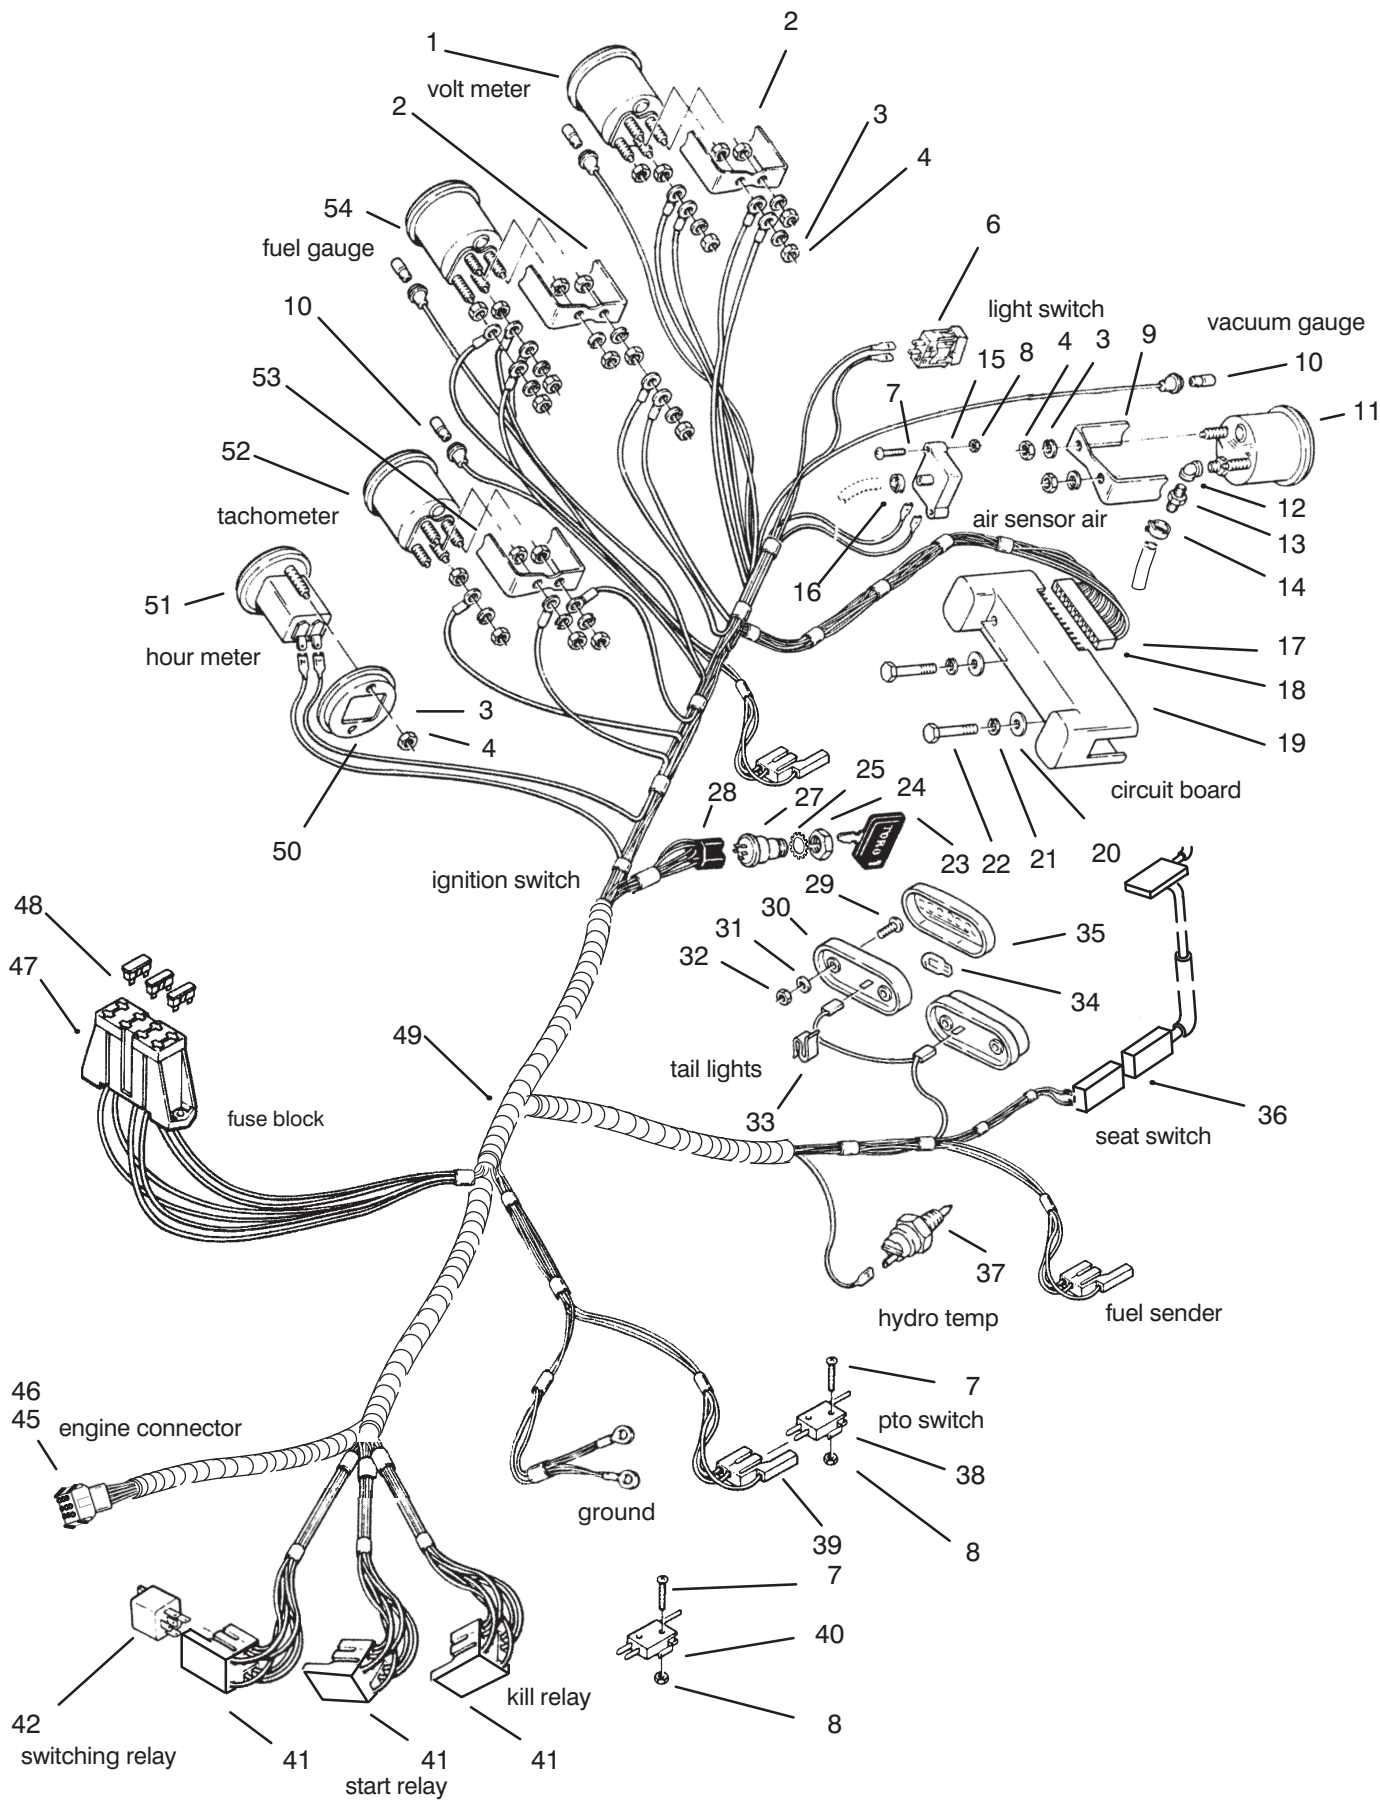

ELECTRICAL SYSTEM

ELECTRICAL SYSTEM

Ref. No.	Part No.	Description	No. Used
1	78-0030	Voltmeter (Incl. Ref. #2-4)	1
2	78-0080	Bracket - Mounting	2
3	3255-25	Washer - Lock	2
4	3217-27	Nut - Hex.	A/R
6	92-9844	Switch - Light	1
7	9109482	Screw	4
8	9157324	Nut - Elastic	6
9	78-0100	Bracket - Mounting	2
10	79-0450	Lamp - .938" Long	4
11	79-2660	Gauge - Vacuum (Incl. Ref. #3-4 & 9)	1
12	943021	Elbow	1
13	105076	Fitting - Straight	1
14	950154	Clamp - Corbin	1
15	114270	Sensor - Air Cleaner	1
16	114767	Clamp	1
17	114633	Terminal	12
18	114632	Connector - Male	1
19	79-2130	Board - Light Circuit	1
20	3256-21	Washer - Flat	2
21	3253-15	Washer - Lock	2
22	9107834	Screw	2
23	62-7770	Key - Padded Ignition	2
24	101884	Nut - Special	1
25	9201604	Washer - Lock	1
27	111216	Switch - Ignition (Incl. Ref. #24-25)	1
28	105302	Connector Body - Ignition Switch (Ref. Item #49)	1

Ref. No.	Part No.	Description	No. Used
29	3250-31	Screw (Optional)	4
30	105202	Base - Taillight w/Bulb	2
31	3254-1	Washer - Lock	4
32	3296-27	Nut	4
33	3023	Clip - Speed	2
34	109045	Bulb - Light (HD #193)	2
35	112564	Lens - Taillight	2
36	38-1420	Switch - Seat	1
37	113193	Switch - Trans. Oil Temp	1
38	111332	Switch - Interlock Snap	2
39	111498	Connector	4
40	115230	Switch - Clutch	1
41		Connector - Relay	3
42	116397	Relay	3
47	120930	Body - Fuse (Ref. Item #49)	1
48	114594	Fuse - 10 Amp, ATO or ATC	1
	109101	Fuse - 20 Amp, ATO or ATC	1
	NN10277	Fuse - 30 Amp, ATO or ATC	1
49	79-3630	Assembly - Wire Harness	1
50	78-3320	Bracket - Mounting	1
51	78-0020	Hourmeter (Incl. Ref. #3-4 & 49)	1
52	78-0060	Tachometer (Incl. Ref. #1, 3-4 & 52)	1
53	78-0090	Bracket - Mounting	1
54	78-0040	Gauge - Fuel (Incl. Ref. #2-4)	1
*	117257	Tie - Snap In	1

*Not Illustrated