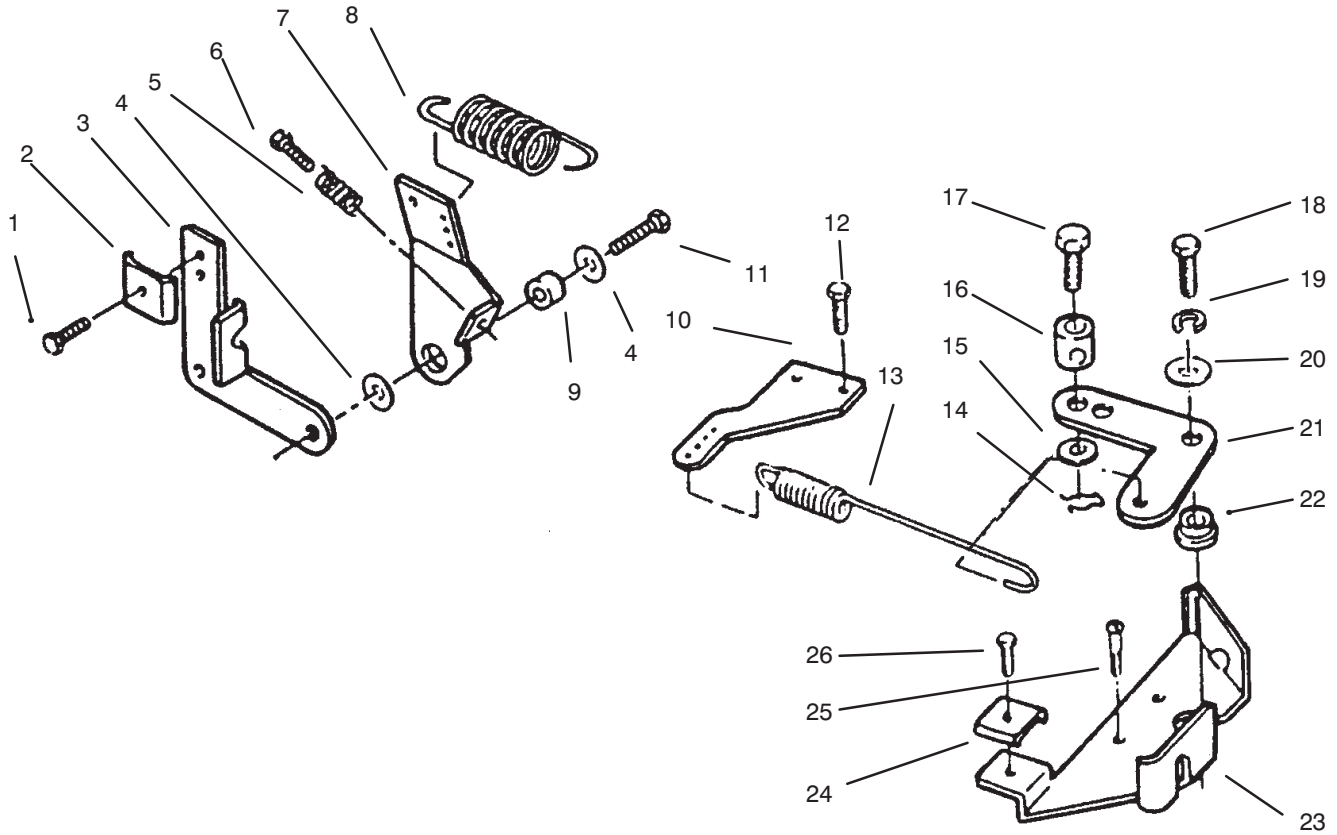

GOVERNOR

Ref. No.	Part No.	Description	No. Used
1	72-3900	Screw - Tapping Hex Hd.	1
2	57-9190	Clamp - Cable	1
3	NN10508	Bracket - Cable	1
4	59-0830	Washer - Flat	2
5	59-1030	Screw - Tapping Hex. Hd.	1
6	59-0430	Spring - Idle Setting	1
7	79-6370	Arm - Governor Control Without Swivel	1
8	57-9100	Spring - Governor	1
9	57-9120	Bushing - Control Arm	1
10	79-6420	Adapter - Governor Arm	1
11	NN10357	Screw	1
12	59-1050	Screw - Self Tap. Fl. Hd.	1
13	NN10932	Spring - Governor	1

Ref. No.	Part No.	Description	No. Used
14	59-0720	Pin - Cotter	1
15	201270	Washer	1
16	57-9120	Swivel - Throttle Lever	1
17	72-3890	Screw - Hex. Hd.	1
18	82-1370	Screw - Hex. Hd.	1
19	82-1620	Washer - Lock	1
20	59-0830	Washer - Flat	1
21	201256	Link - Governor Control	1
22	79-6400	Bushing - Gov. Control	1
23	79-6390	Bracket - Gov. Control	1
24	57-9190	Clamp - Cable	1
25	59-1010	Screw - Self Tap. Fl. Hd.	1
26	201327	Screw	3