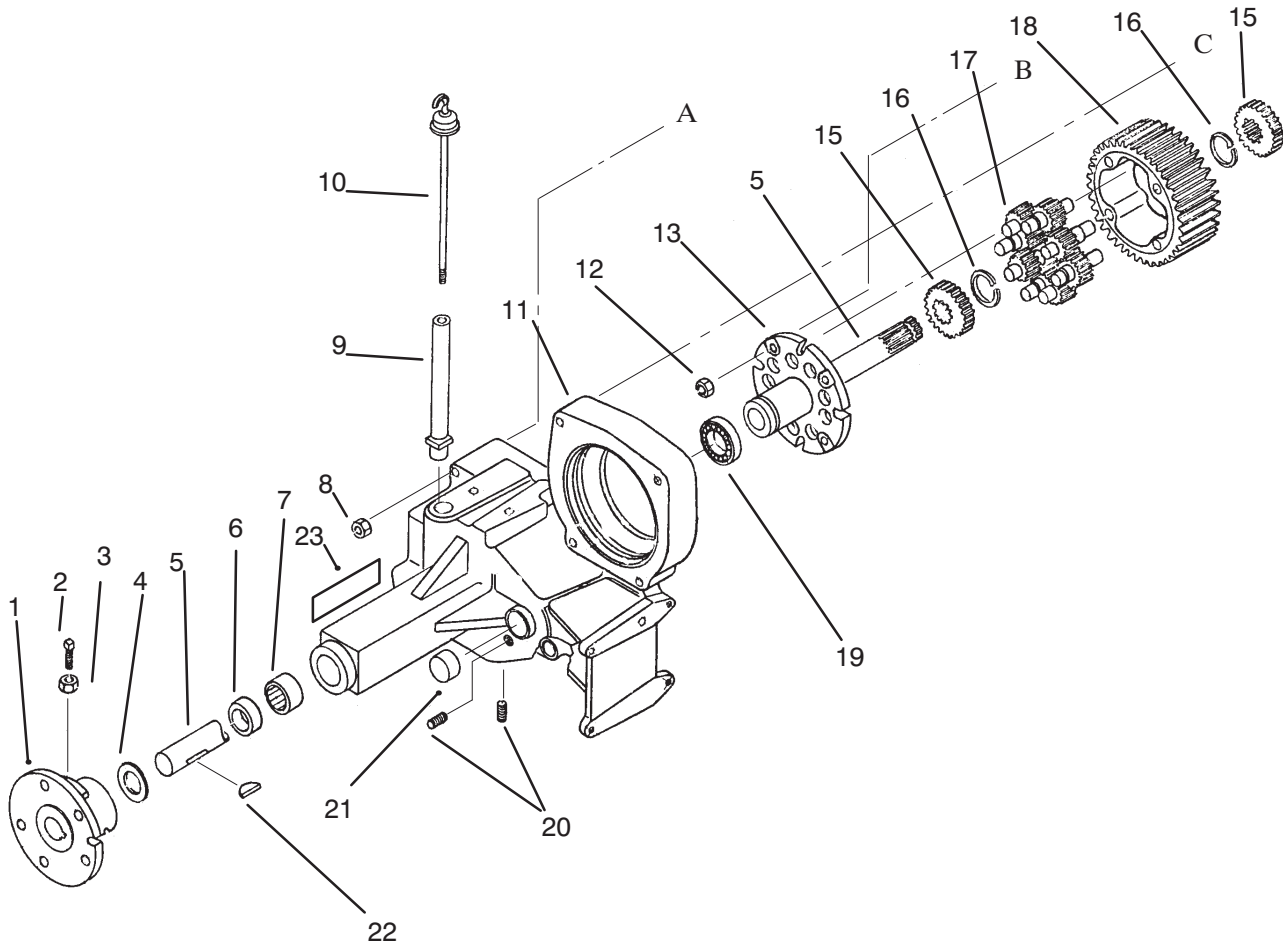

TRANSAXLE ASSEMBLY

Ref. No.	Part No.	Description	No. Used
1	105763	Hub – Rear	1
2	3243-5	Screw – Set	2
3	3218-3	Nut	2
4	106826	Washer – Thrust	1
5	108362	Axle – Rear, RH Long	1
6	6449	Axle – Seal	1
7	9416	Bearing – Needle	1
8	3296-39	Nut	3
9	106448	Tube – Filler	1
10	110768	Dipstick	1
11	92-7298	Case – Transaxle, RH (Incl. Ref.#23)	1
12	108881	Nut	4
13	111196	Cap – Differential End	1

Ref. No.	Part No.	Description	No. Used
15	101889	Gear – Differential Axle 24 Tooth	2
16	105876	Ring – Retaining	2
17	101623	Gear – Differential Pinion 11 Tooth	8
18	105061	Gear – Differential Ring 43 Tooth	1
19	111199	Bearing – Ball	1
20	281-10	Plug – Pipe	2
21	1532	Bearing – Needle	2
22	937108	Key – Woodruff	1
*	93-9814	Transaxle (Incl. Ref. #23)	1
23	88-2790	Decal – Danger	1

Note : In Illustration Center lines A,B and C
Continue on next page