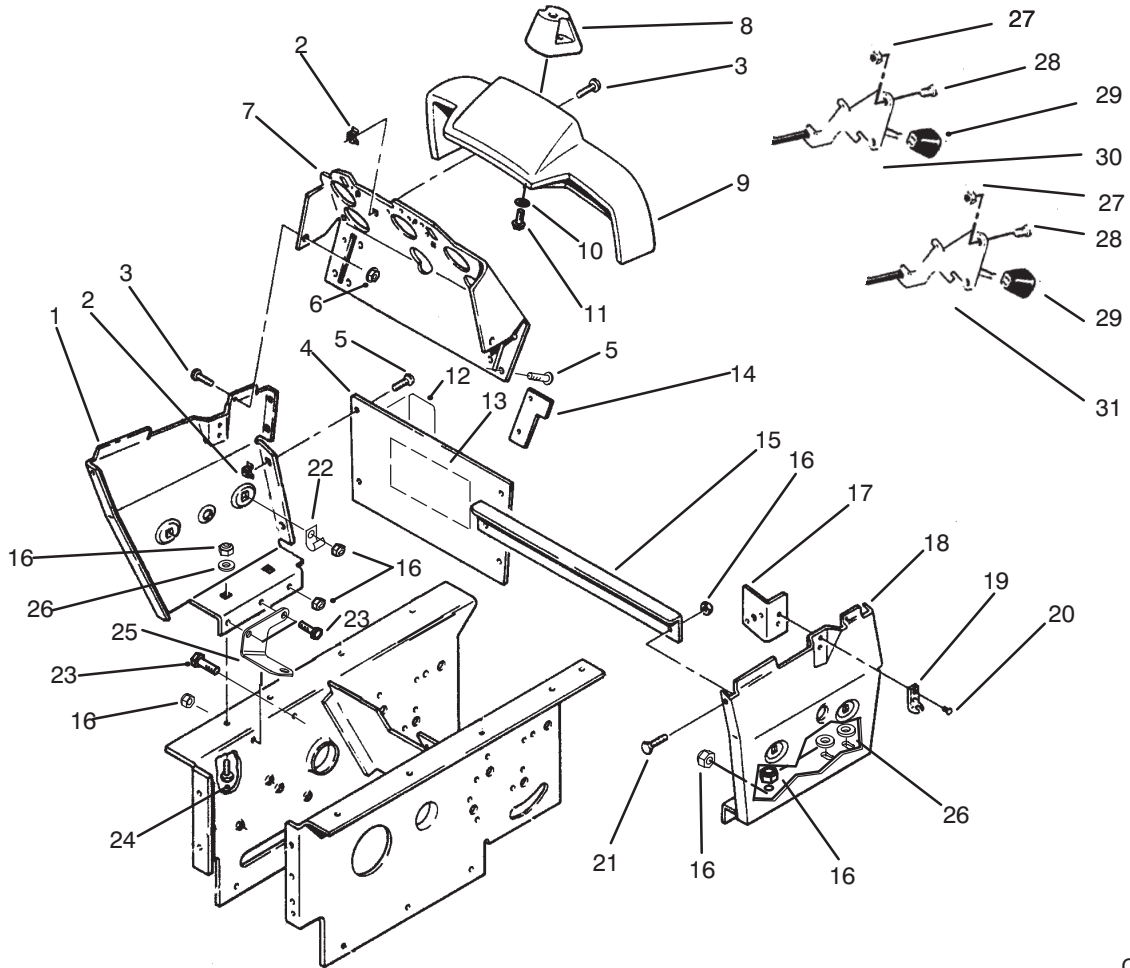

MODEL NO. 73501 5902869 & UP

PARTS
CATALOG

WHEEL HORSE®
520-H GARDEN TRACTOR

C-2042

HOOD ASSEMBLY

Ref. No.	Part No.	Description	No. Used
1	92-9836	Plate - Logo	1
2	92-9826	Decal - Front	1
3	113968	Hood	1
5	117432	Rivet - Pop	4
6	117344	Latch - Hood	2
7	116746	Bracket - RH	1
8	5979	Bushing	2
9	105797	Ring - Retaining	2
10	116747	Bracket - LH	1
11	3229-25	Bolt - Carriage	4

*Not Illustrated

C-2043

DASH AND SIDE PANELS ASSEMBLY

Ref. No.	Part No.	Description	No. Used
1	113962	Panel - RH	1
2	32115-5	Nut - Speed	12
3	9108392	Screw	6
4	92-7295	Plate - Hoodstand, Rear (Incl. Ref. #13)	1
5	9108372	Screw - Black	8
6	32128-33	Nut - Lock, Flange Hd.	2
7	117267	Panel - Dash	1
8	118410	Cover - Steering	1
9	115620	Cover - Console, 5-Gage	1
10	92-0270	Washer	4
11	118780	Screw - Plastite	4
12	111960	Decal - PTO Clutch	1
13	92-9838	Decal - Danger	1
14	114641	Stop - Choke	1
15	113932	Stiffener - Panel	1

C-2044

HOODSTAND ASSEMBLY

Ref. No.	Part No.	Description	No. Used
1	116000	Bolt – Carriage	4
2	108457	Nut – Push On	1
3	321-3	Screw – Hex. Hd.	2
4	117191	Bracket – Holder, Fuse	1
5	3296-29	Nut – Lock	1
6	9157404	Nut	2
7	116309	Bracket – Support, Battery	1
8	92-7293	Plate – Hoodstand, Top (Incl. Ref. #10)	1
9	9108372	Screw – Black	3