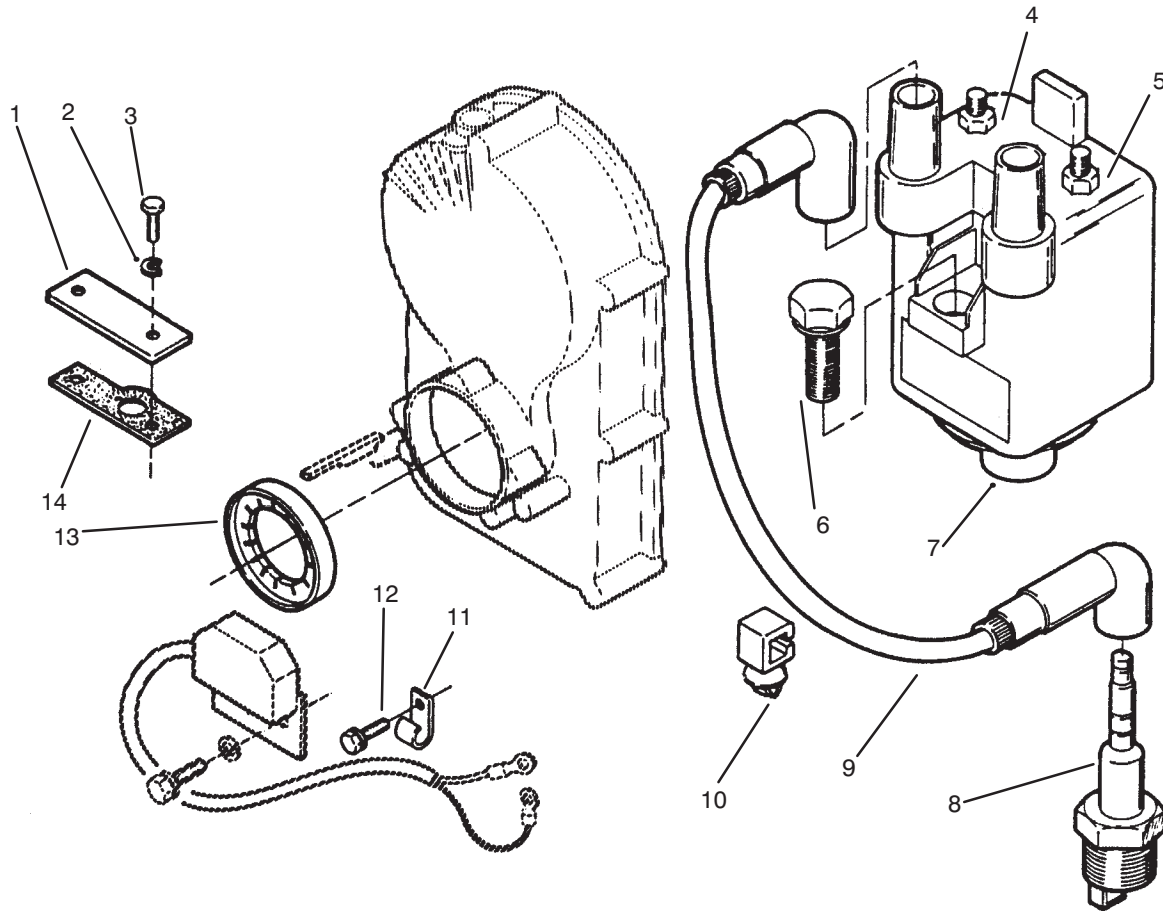

C-2067

IGNITION – ELECTRONIC

Ref. No.	Part No.	Description	No. Used
1	71-5990	Cover – Plunger, Ignition	1
2	82-1340	Washer – Flat	2
3	82-1360	Screw – Hex. Hd.	2
4	71-6440	Nut – Hex. Flange Hd. (Negative Terminal)	1
5	71-6430	Nut – Hex. Flange Hd. (Positive Terminal)	1
6	NN10545	Screw – Hex. Washer Hd.	2
7	71-6000	Coil – Battery Ignition (Incl. Ref. #4-5)	1

Ref. No.	Part No.	Description	No. Used
8	57-9340	Plug – Spark	2
9	NN10253	Cable – Spark Plug	2
10	71-6060	Clip – Wire (Attach To #1 Spark Plug Wire)	1
11	71-6220	Clip – Wire	2
12	71-6460	Screw – Hex Washer Hd.	1
13	71-6010	Rotor – Ignition	1
14	79-6490	Gasket – Plate	1