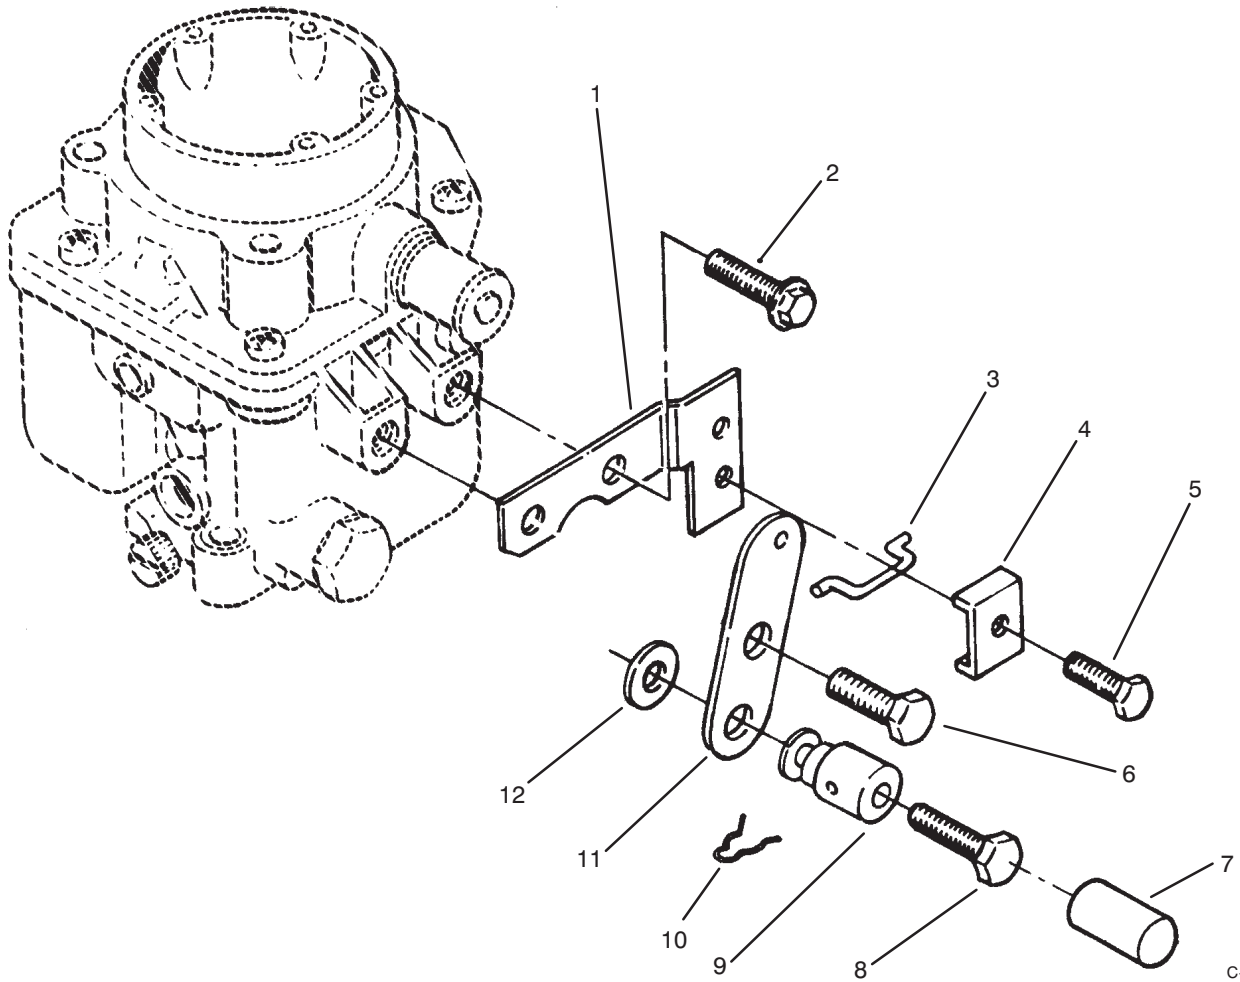

C-2071

CHOKE CONTROL (FRONT PULL)

Ref. No.	Part No.	Description	No. Used
1	59-0470	Bracket - Choke Cable	1
2	72-3880	Screw - Cap Flange Hd.	1
3	57-9180	Link - Choke	1
4	57-9190	Clip - Choke Cable	1
5	72-3900	Screw - Flange Hd.	1
6	92-0916	Screw - Shoulder	1

Ref. No.	Part No.	Description	No. Used
7	NN10830	Plug - Cap	1
8	72-3890	Screw - Machine, Hex. Hd.	1
9	NN10656	Swivel - Choke Lever	1
10	59-0720	Pin - Cotter	1
11	NN10511	Lever - Choke	1
12	59-0850	Washer - Flat	1