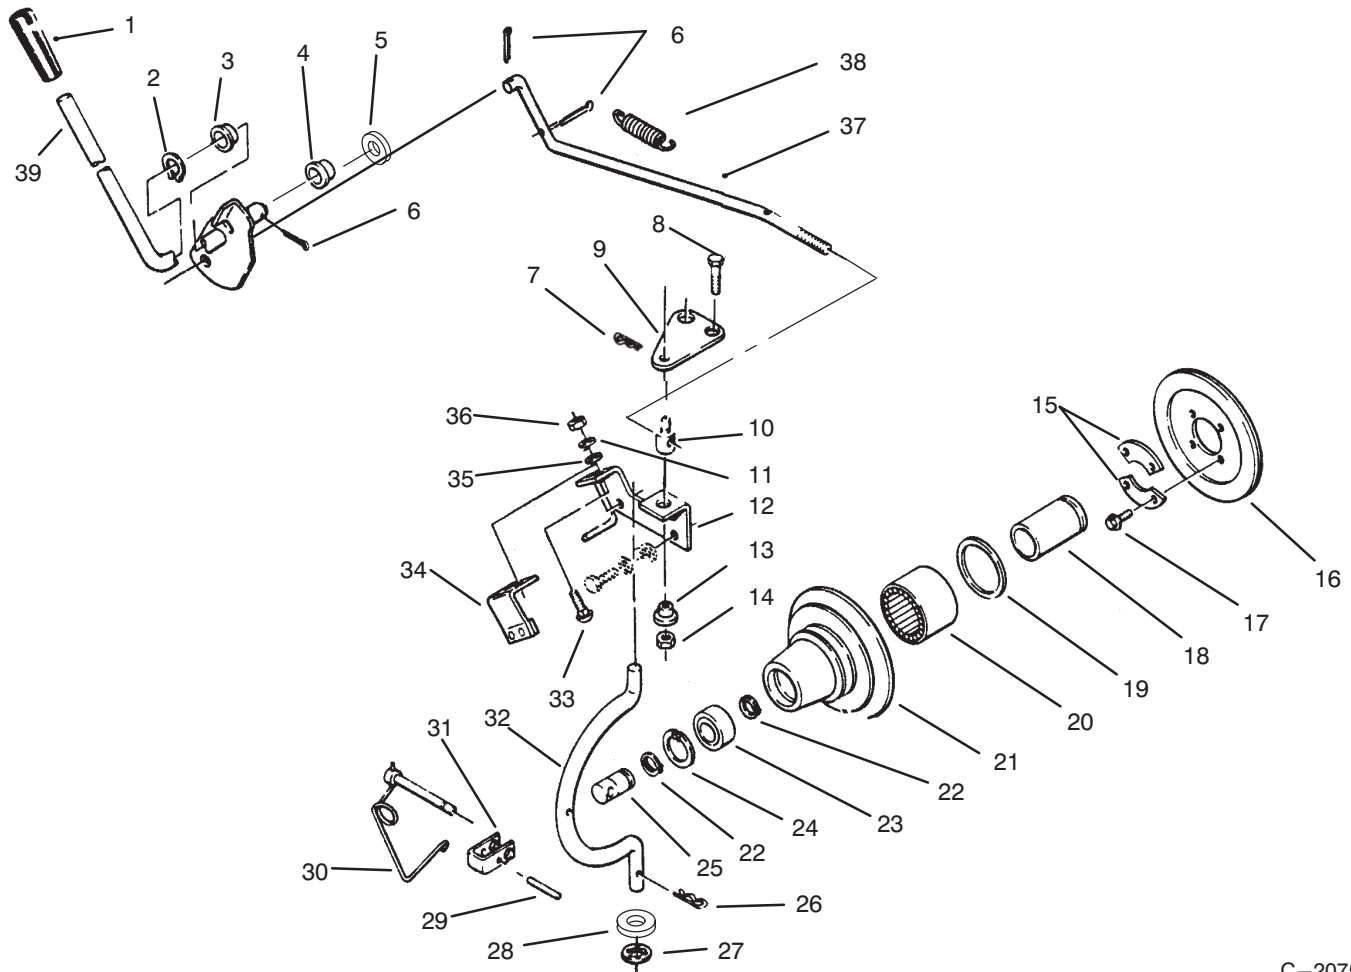

C-2075

PTO CLUTCH & CONTROL

Ref. No.	Part No.	Description	No. Used
1	9038	Grip	1
2	32151-11	Ring - Retaining	1
3	5666	Bushing - Nyliner	1
4	5983	Bushing	1
5	3765	Washer - Shim	1
6	3272-10	Pin - Cotter	3
7	9335054	Pin - Cotter, Hair	1
8	323-7	Screw - Hex. Hd.	1
9	110669	Plate - PTO	1
10	110656	Trunnion	1
11	3253-3	Washer - Lock	2
12	113874	Bracket - Engine	1
13	104859	Spacer	1
14	3296-39	Nut - Lock	1
15	6659	Retainer	2
16	114881	Assembly - Plate	1
17	9080026	Bolt - Nylok	4
18	6658	Race - Bearing	1
19	6663	Seal - Oil	1
20	6662	Bearing - Needle	1

Ref. No.	Part No.	Description	No. Used
21	103478	Housing - Clutch	1
22	32120-72	Ring - Snap, External	2
23	109842	Bearing - Ball	1
24	32120-62	Ring - Snap, Internal	1
25	102872	Shaft - PTO	1
26	9335064	Pin - Cotter, Hair	1
27	106695	Ring - Push-On	1
28	3256-27	Washer - Flat	1
29	933274	Pin - Spirol	1
30	111314	Pin - Locking	1
31	113107	Clevis	1
32	113108	Rod - Housing, PTO	1
33	3229-25	Bolt - Carriage	2
34	110665	Assembly - Brake, PTO	1
35	3256-22	Washer - Flat	2
36	3218-1	Nut - Jam	2
37	111052	Rod - Clutch, PTO	1
38	103125	Spring	1
39	111234	Lever - Clutch, PTO	1