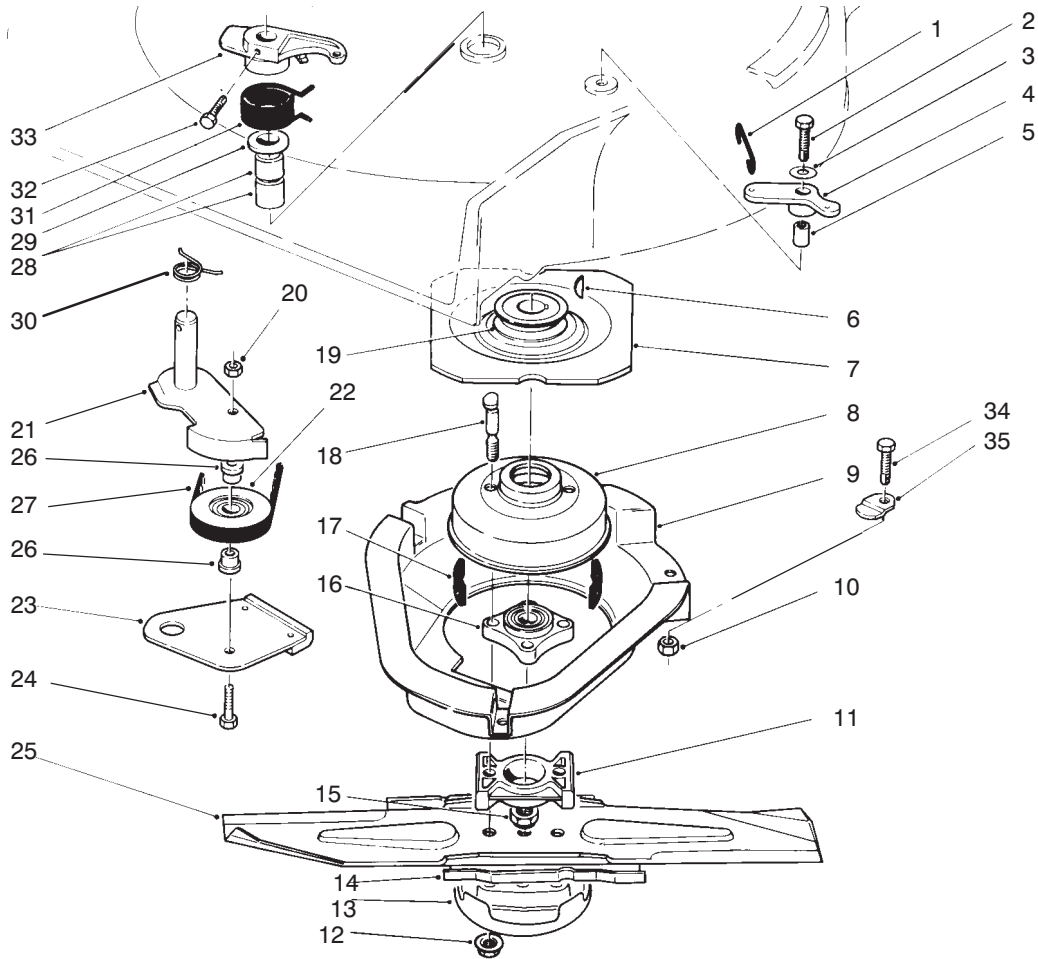

C-1137

BLADE BRAKE CLUTCH ASSEMBLY

Ref. No.	Part No.	Description	No. Used
1	49-2810	Link - Control	1
2	32104-107	Screw - Self Tap Hex Hd.	1
3	3256-23	Washer - Plain	1
4	49-7960	Bell Crank	1
5	49-7950	Sleeve - Bell Crank	1
6	3257-17	Key - Woodruff	1
7	56-6160	Flywheel	1
8	56-6170	Drum - Brake	1
9	46-5692	Shield	1
10	3296-39	Nut - Lock	2
11	62-4280	Spacer - Blade	1
12	54-9190	Locknut	2
13	80-2770	Cup - Anti-Scalp	1
14	91-2255	Stiffener - Blade	1
15	3296-33	Locknut	1
16	42-6890	Hub Assembly	1
17	52-3480	Dampener - Vibration	2
18	42-3190	Bolt - Blade	2

Ref. No.	Part No.	Description	No. Used
19	56-6180	Pulley Driver	1
20	3296-47	Locknut	1
21	84-9130	Arm - Idler	1
22	46-5650	Pulley Idler	1
23	84-9180	Brake Plate	1
24	322-6	Hex Hd. Capscrew	1
25	14-9419	Blade - 53cm	1
26	46-5631	Hub - Idler Pulley	2
27	42-0884	V-Belt	1
28	68-9780	Bearing	2
29	70-1160	Washer - P.M.	1
30	85-6880	Spring - Torsion Lower	1
31	49-7970	Spring - Torsion Upper	1
32	32104-96	Screw - Self Tap Hex Hd.	1
33	49-2820	Lever	1
34	323-6	Screw - Hex Hd. Cap	2
35	84-8930	Retainer - Shield	2