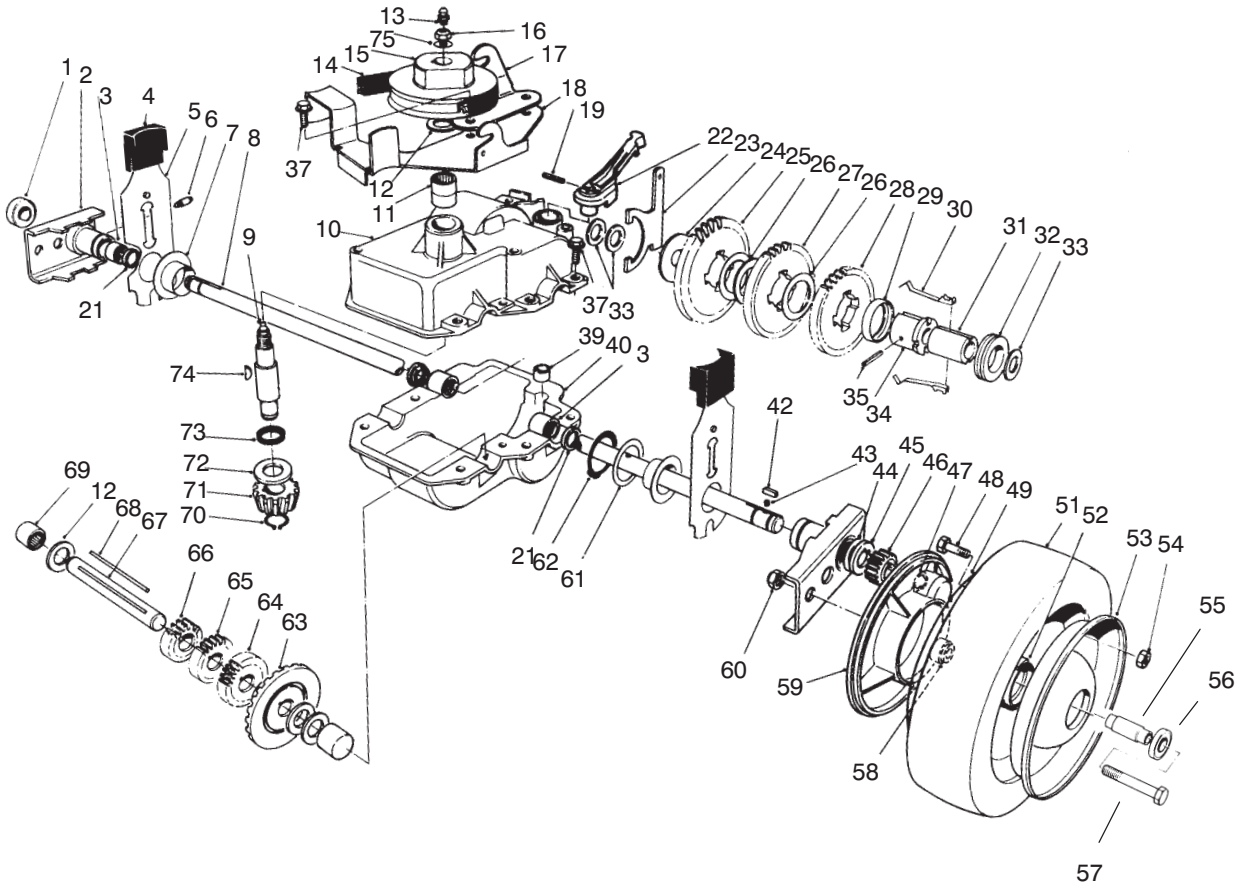

T-0678A

GEAR CASE ASSEMBLY(Continued)

Ref. No.	Part No.	Description	No. Used
48	321-2	Screw - Cap, Hex. Hd.	8
49	92-4957	Wheel Half & Gear Ass'y	2
51	53-7740	Tire	2
52	52-2410	Hub	2
53	53-7780	Plate - Wheel Half	2
54	3296-42	Nut - Lock	8
55	52-2440	Spacer - Bearing	2
56	52-2450	Bearing - Wheel	4
57	323-13	Screw - Cap, Hex. Hd.	2
58	74-1650	Spacer - Wheel	2
59	74-1640	Cover - Wheel	2
60	32152-2	Nut - Lock	2
61	74-1810	Washer	2
62	32151-36	Ring - Retaining	2
63	74-1760	Gear - Bevel	1
64	39-6650	Gear - 18T	1

Ref. No.	Part No.	Description	No. Used
65	46-3550	Gear - 14T	1
66	46-3540	Gear - 12T	1
67	53-7950	Shaft - Intermediate	1
68	39-7842	Key - Square	1
69	252-103	Bearing - Closed	2
70	32151-57	Ring - Retaining	1
71	39-6660	Pinion - Bevel	1
72	47-2910	Washer - Thrust	1
73	47-7260	Seal	1
74	3257-1	Key - Woodruff	2
75	3256-45	Washer - Flat	1
*	74-1861	Gear Case Assembly (Incl. Ref. #3, 8-13, 15, 16, 21, 23-40 & 63-74)	1
*	74-1720	Wheel & Tire Assembly (Incl. Ref. #48-49 & 51-56)	2

*Not Illustrated