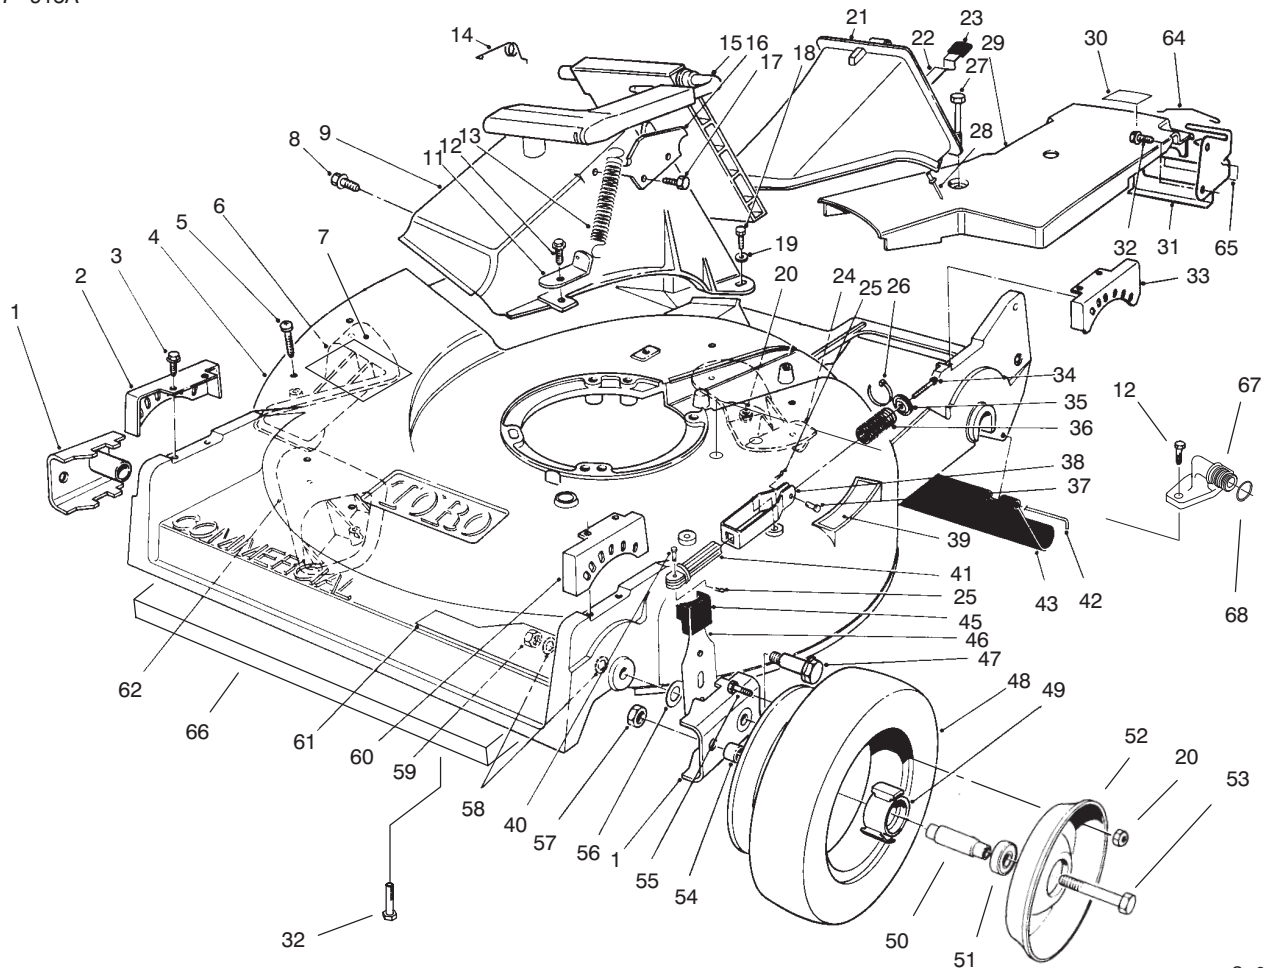

C-2132B

HOUSING ASSEMBLY (Continued)

Ref. No.	Part No.	Description	No. Used	Ref. No.	Part No.	Description	No. Used
25	3272-1	Pin - Cotter	2	49	52-2410	Hub	2
26	3290-378	Tie - Cable	1	50	52-2440	Spacer - Bearing	2
27	37-7260	Screw - Special	2	51	52-2450	Bearing - Wheel	4
28	3295-35	Rivet	1	52	53-7780	Plate - Wheel Half	4
29	86-5231	Cover - Belt	1	53	323-12	Screw - Hex Hd. Cap	2
30	93-6664	Label - Grease	1	54	52-2480	Spacer - Wheel	2
31	74-1741	Bracket - Traction Adj.	1	55	321-2	Screw - Hex Hd. Cap	8
32	32144-70	Screw - Thread Forming	5	56	257-3	Washer - Pivot	2
33	49-8740	Quadrant - Rear L.H.	1	57	32152-2	Nut - Lock	2
*	49-8750	Quadrant - Rear R.H.	1	58	40-1940	Washer - Hardened	4
34	46-7040	Screw - Hex Hd. Cap	1	59	3296-6	Nut - Lock	2
35	65-5280	Retainer - Spring	1	60	49-8760	Quadrant - Front L.H.	1
36	84-9100	Spring - BBC	1	61	92-8781	Decal - Recycler	1
37	84-9040	Pin - Cable	1	62	92-1720	Plate - Kicker	1
38	84-8880	Bracket - Spring	1	64	46-7030	Retainer - Cable	1
39	62-3950	Decal - Step Pad	1	65	74-1970	Decal - Traction Drive	1
40	84-9050	Pin - Spring Guide	1	66	46-5400	Shield - Front	1
41	84-8870	Guide - Spring	1	67	95-2747	Fitting - Washout (Model No. 22154 Only)	1
42	33-3208	Rod - Shield	1	68	46-6290	O-Ring - Seal (Model No. 22154 Only)	1
43	44-0580	Shield - Rear Safety	1	*	53-7720	Wheel & Tire Assembly (Incl. Ref. #20, 48-52, & 55)	2
45	25-7740	Knob - Arm	2				
46	66-7560	Spring Arm Ass'y - Front	2				
47	27-6232	Screw - Pivot	2				
48	53-7740	Tire	2				