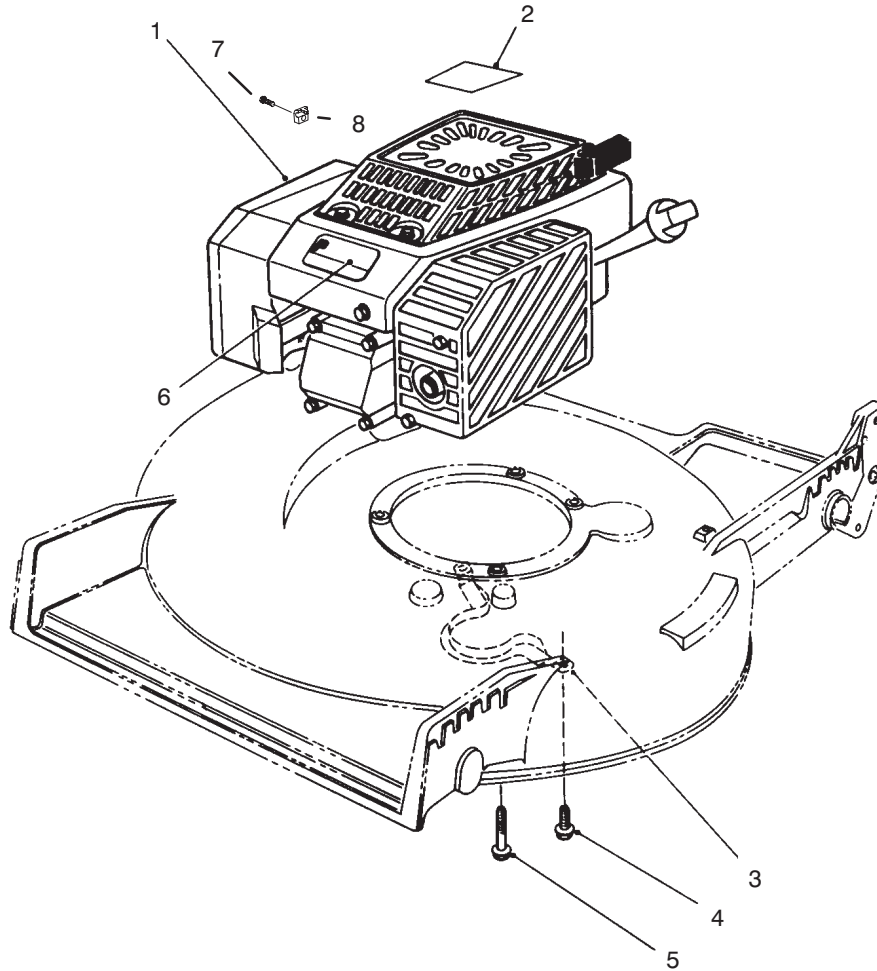

C-1136

ENGINE ASSEMBLY

Ref. No.	Part No.	Description	No. Used
1	77-8972	Engine - Complete (Incl. Ref. # 2, & 6)	1
2	93-4355	Decal - Engine	1
3	66-0570	Guide - Belt	1
4	32144-70	Screw - Thread Forming	2

Ref. No.	Part No.	Description	No. Used
5	32144-102	Screw - Thr'd Forming	3
6	84-4960	Decal - Proline	1
7	86-7990	Screw - Clamp	1
8	2210-249	Clamp - Casing	1