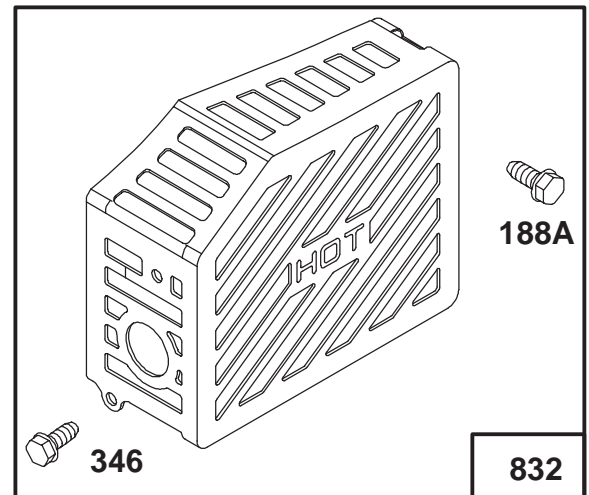

Assemblies include all parts shown in frames.

ENGINE GTS 150

Ref. No.	Part No.	Description	No. Used
188	94-1652	Screw - Hex Head	1
188A	77-7450	Screw - Hex Head	1
300	77-8640	Muffler-Exhaust	1

Ref. No.	Part No.	Description	No. Used
346	77-8650	Screw-Hex	1
832	77-8660	Guard-Muffler	1
★883	77-7760	Gasket-Exhaust	1

★ Included in Gasket Set-Part No. 77-8900