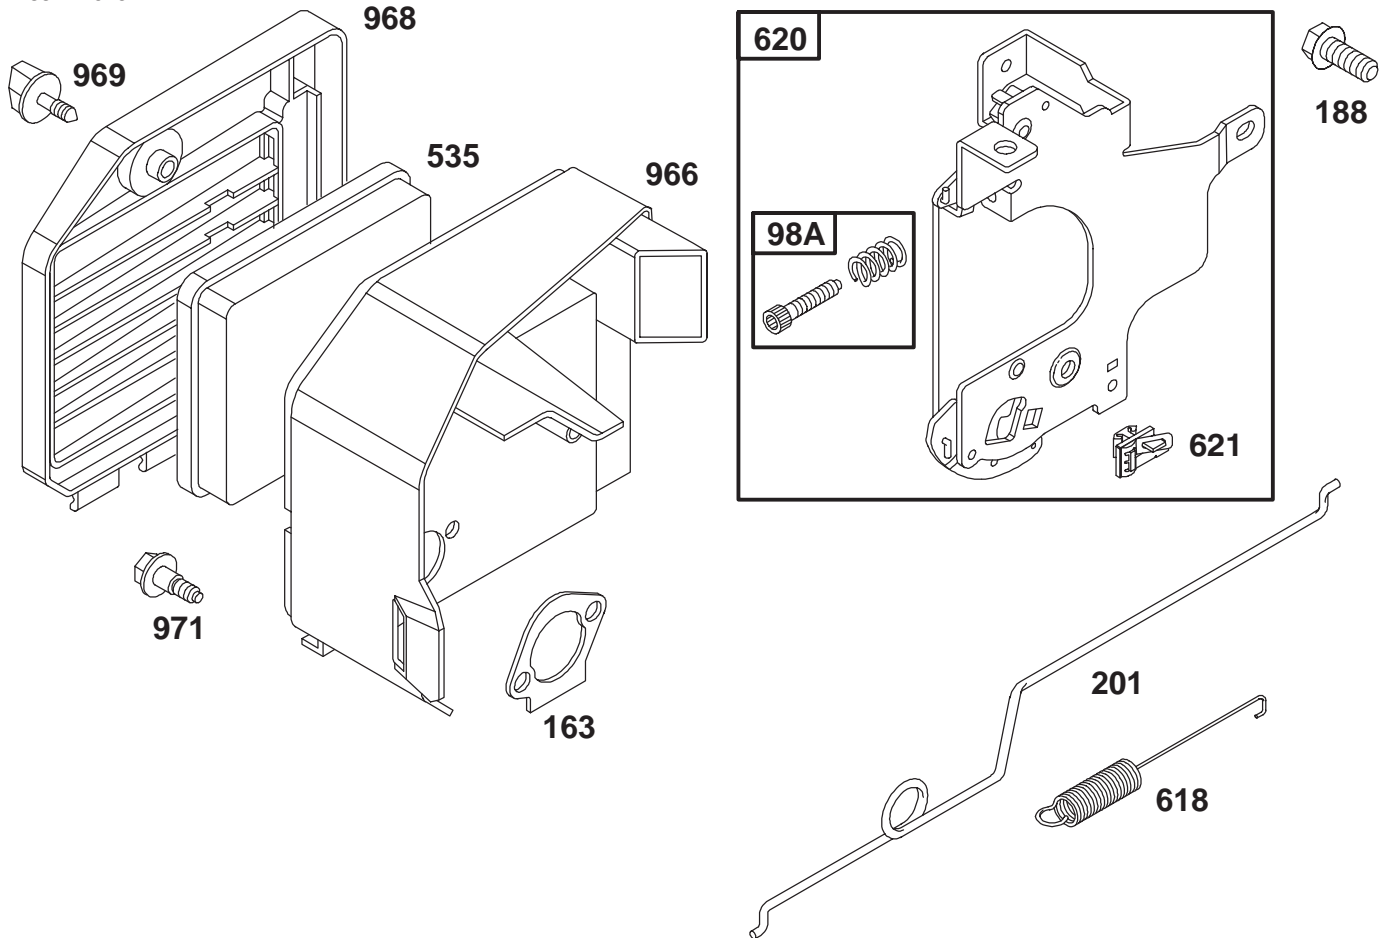

Assemblies include all parts shown in frames.

ENGINE GTS 150

Ref. No.	Part No.	Description	No. Used
98A	77-8020	Screw Assy-Speed Adj	1
★163	77-7960	Gasket-Air Cleaner	1
188	94-1652	Screw-Hex Head	2
201	77-7980	Link-Governor	1
535	77-7950	Element-Filter	1
618	77-8140	Spring-Choke	1

Ref. No.	Part No.	Description	No. Used
620	77-8000	Bracket-Carburetor	1
621	77-8010	Switch-Stop	1
966	77-7940	Base Air Cleaner	1
968	77-7040	Cover-Air Cover	1
969	77-7920	Screw-Air Cleaner	1
971	77-7930	Screw-Air Cleaner	1

★ Included in Gasket Set-Part No. 77-8900.