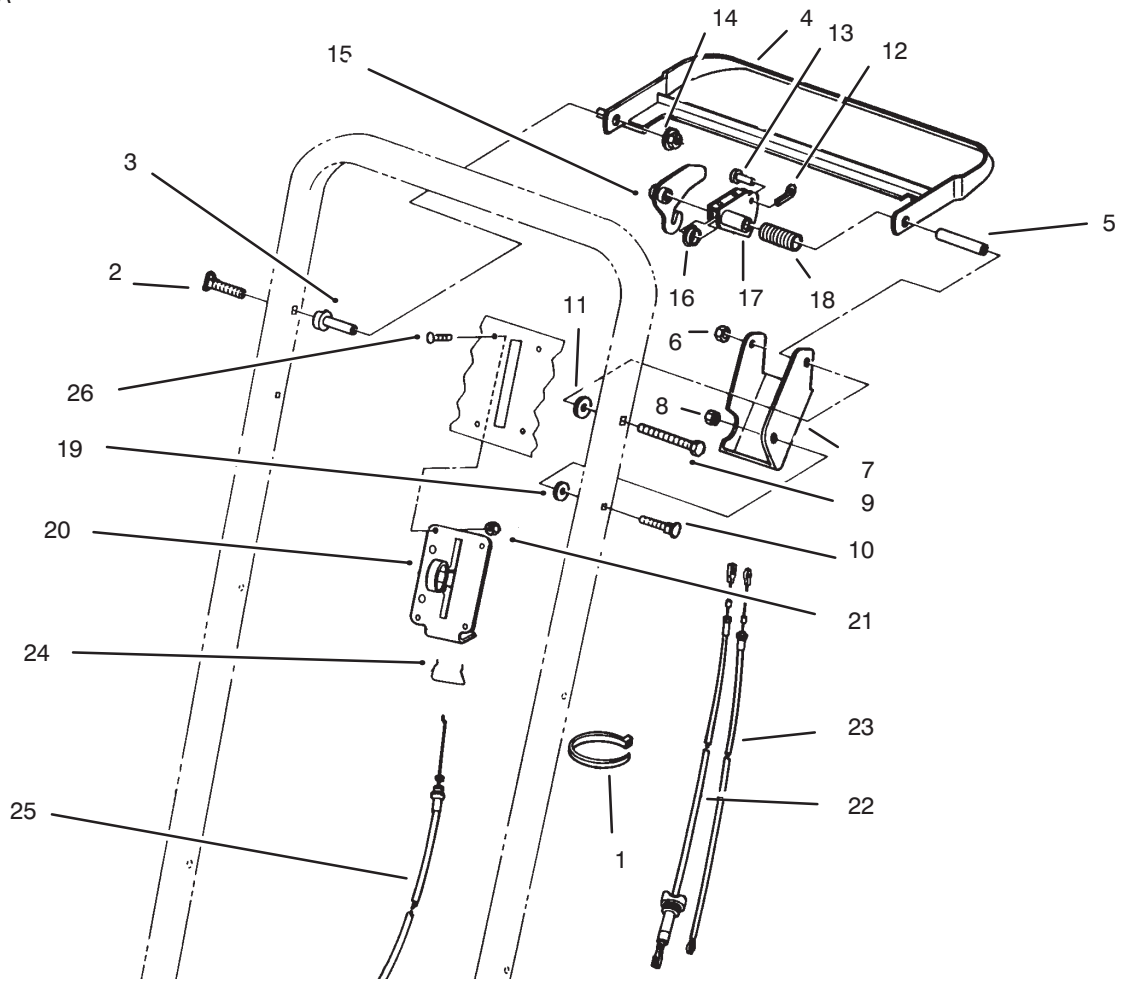

T-0678A

GEAR CASE ASSEMBLY(Continued)

Ref. No.	Part No.	Description	No. Used
48	321-2	Screw - Cap, Hex. Hd.	8
49	92-4957	Wheel Half & Gear Ass'y	2
51	53-7740	Tire	2
52	52-2410	Hub	2
53	53-7780	Plate - Wheel Half	2
54	3296-42	Nut - Lock	8
55	52-2440	Spacer - Bearing	2
56	52-2450	Bearing - Wheel	4
57	323-13	Screw - Cap, Hex. Hd.	2
58	74-1650	Spacer - Wheel	2
59	74-1640	Cover - Wheel	2
60	32152-2	Nut - Lock	2
61	74-1810	Washer	2
62	32151-36	Ring - Retaining	2
63	74-1760	Gear - Bevel	1
64	39-6650	Gear - 18T	1

*Not Illustrated

C-1139

HANDLE ASSEMBLY

Ref. No.	Part No.	Description	No. Used	Ref. No.	Part No.	Description	No. Used
1	84-8860	Handle	1	10	322-7	Screw - Hex Hd. Cap	2
2	48-2810	Rod - Bag Support	1	11	27-7210	Screw - Shoulder	2
3	16-9209	Panel - Control (Incl. Ref. #4, 5, & 8)	1	12	322-6	Screw - Hex Hd. Cap	2
4	93-6655	Decal - Danger	1	13	3290-456	Washer - Flat	4
5	93-6661	Decal - Panel	1	14	3-3287	Spacer - Handle Latch	2
7	32104-76	Screw - Self Tapping	6	15	84-8361	Latch - Handle L.H.	1
8	85-6720	Decal - Proline	1	*	84-8401	Latch - Handle R.H.	1
9	32111-7	Nut - Acorn	2	16	3296-29	Nut - Lock	4
				17	3296-47	Nut - Lock	2

*Not Illustrated

C-1140

TRACTION CONTROL ASSEMBLY

Ref. No.	Part No.	Description	No. Used
1	3290-378	Tie - Cable	2
2	17-9427	Screw - Handle	1
3	49-1631	Support - Spacer	1
4	84-8940	Bar - Control	1
5	84-9030	Spacer - Control Bracket	1
6	3296-29	Nut - Lock	1
7	92-1778	Bracket - Control	1
8	3296-42	Nut - Lock	1
9	322-19	Screw - Hex Hd. Cap	1
10	46-6430	Screw - Handle	1
11	71-9310	Spacer	1
12	3272-1	Pin - Cotter	1
13	84-9040	Pin - Cable	1