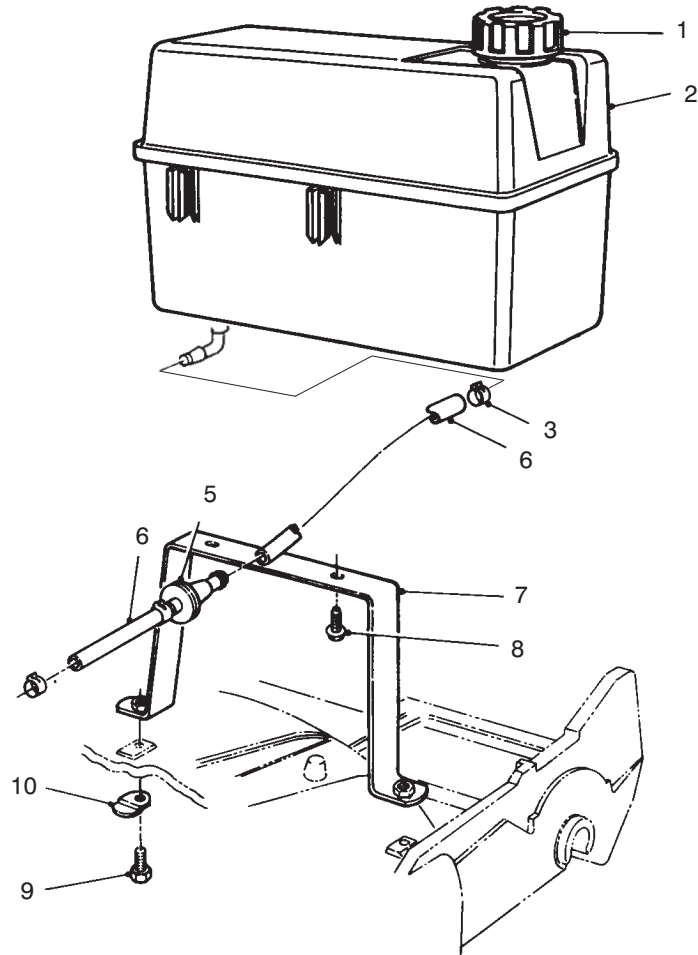

*Not Illustrated

C-1139

HANDLE ASSEMBLY

Ref. No.	Part No.	Description	No. Used	Ref. No.	Part No.	Description	No. Used
1	84-8860	Handle	1	10	322-7	Screw - Hex Hd. Cap	2
2	48-2810	Rod - Bag Support	1	11	27-7210	Screw - Shoulder	2
3	16-9209	Panel - Control (Incl. Ref. #4, 5, & 8)	1	12	322-6	Screw - Hex Hd. Cap	2
4	93-6655	Decal - Danger	1	13	3290-456	Washer - Flat	4
5	93-6661	Decal - Panel	1	14	3-3287	Spacer - Handle Latch	2
7	32104-76	Screw - Self Tapping	6	15	84-8361	Latch - Handle L.H.	1
8	85-6720	Decal - Proline	1	*	84-8401	Latch - Handle R.H.	1
9	32111-7	Nut - Acorn	2	16	3296-29	Nut - Lock	4
				17	3296-47	Nut - Lock	2

*Not Illustrated

C-1140

TRACTION CONTROL ASSEMBLY

Ref. No.	Part No.	Description	No. Used
1	3290-378	Tie - Cable	2
2	17-9427	Screw - Handle	1
3	49-1631	Support - Spacer	1
4	84-8940	Bar - Control	1
5	84-9030	Spacer - Control Bracket	1
6	3296-29	Nut - Lock	1
7	92-1778	Bracket - Control	1
8	3296-42	Nut - Lock	1
9	322-19	Screw - Hex Hd. Cap	1
10	46-6430	Screw - Handle	1
11	71-9310	Spacer	1
12	3272-1	Pin - Cotter	1
13	84-9040	Pin - Cable	1

Ref. No.	Part No.	Description	No. Used
14	3296-58	Nut - Hex Flange	1
15	84-9000	Lever - Traction	1
16	86-9320	Bushing - Nylon Flange	1
17	84-8990	Lever - BBC	1
18	85-6750	Spring - Control	1
19	71-9320	Spacer	1
20	85-6770	Control - Throttle	1
21	3296-2	Nut - Lock	4
22	84-9120	Cable - Traction	1
23	84-9110	Cable - Clutch	1
24	85-6780	Retainer - Throttle Control	1
25	85-6840	Cable - Throttle	1
26	3250-14	Screw - Phillips Pan Hd.	4