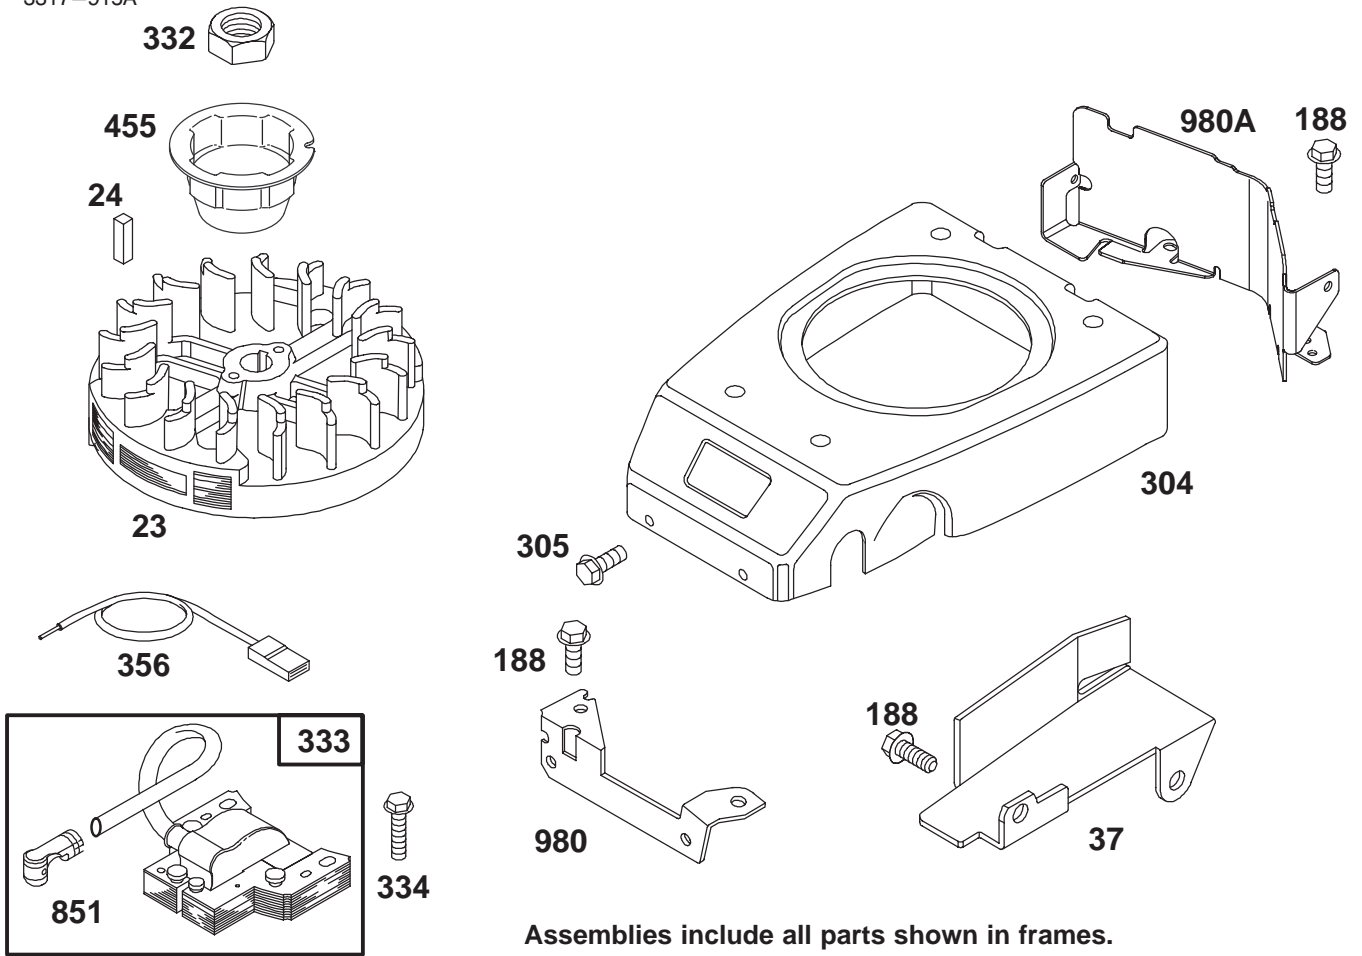

T-0323

ENGINE GTS 150

Ref. No.	Part No.	Description	No. Used
23	77-8330	Flywheel-Magneto	1
24	77-8340	Key-Flywheel	1
37	77-9170	Guard-Flywheel	1
188	94-1652	Screw-Hex Head	4
304	77-9160	Housing-Blower	1
305	77-8310	Screw-Hex Head (bl hsg)	4
332	77-8360	Nut-Flywheel	1

Ref. No.	Part No.	Description	No. Used
333	77-8420	Armature-Magneto	1
334	77-8440	Screw-Armature Mtg.	1
356	77-8400	Wire-Ground	1
455	77-8350	Cup-Starter	1
851	77-8430	Terminal-Spark Plug	1
980	77-9170	Bracket - Blower Housing	1
980A	77-9180	Bracket-Blower Housing	1