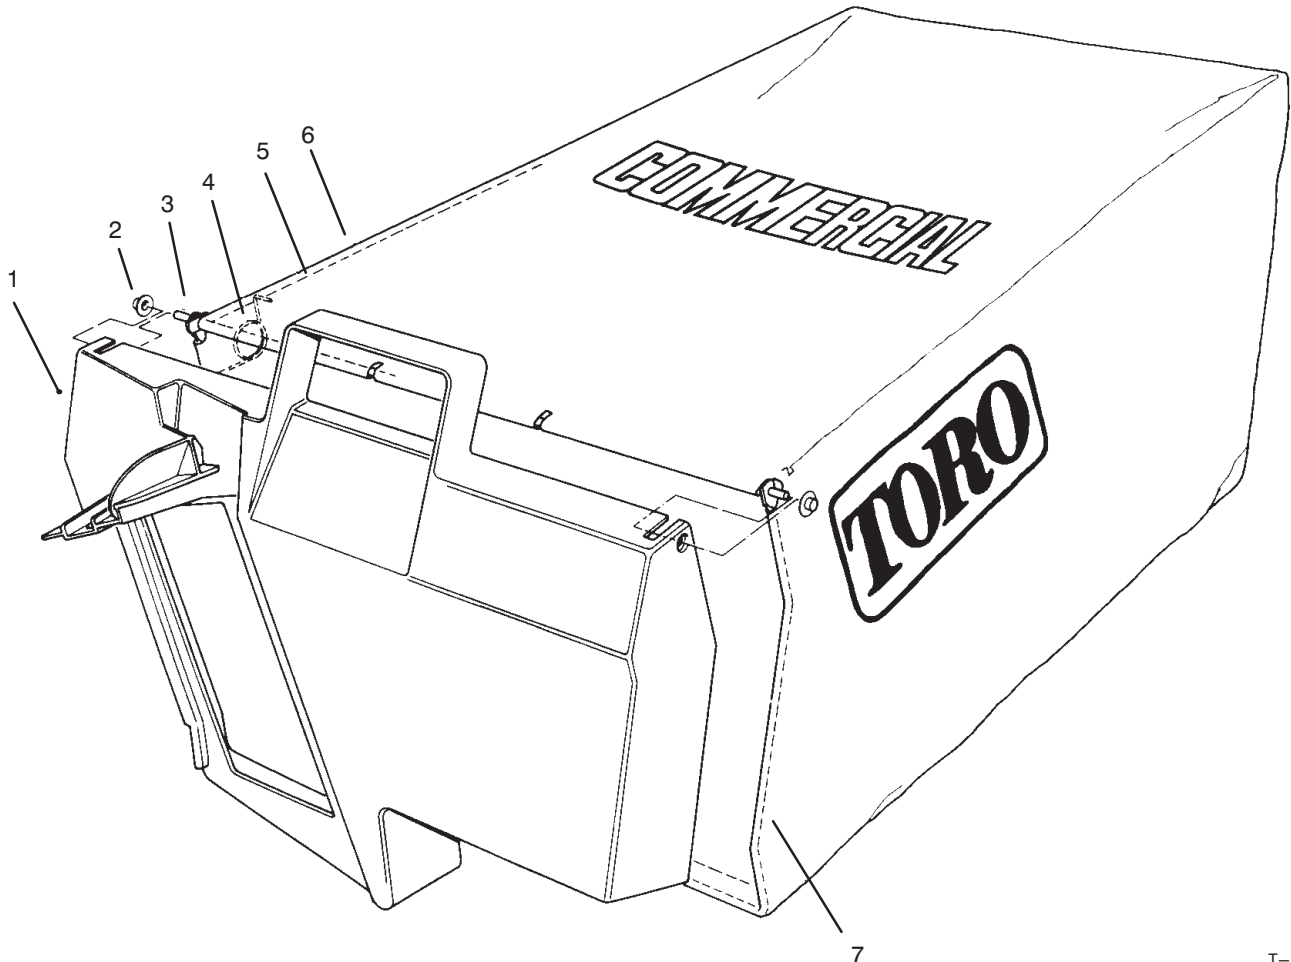

T-1100

GRASS BAG ASSEMBLY No. 11-5609

Ref. No.	Part No.	Description	No. Used
1	48-2840	Door - Bag, Grass	1
2	3290-422	Nut - Push, Washer Cap	2
3	33-4820	Hinge - Door, Bag	1
4	36-6910	Spring	2

Ref. No.	Part No.	Description	No. Used
5	42-4030	Frame - Bag, Upper	1
6	8-2759	Bag - Grass	1
7	42-4020	Frame - Bag	1