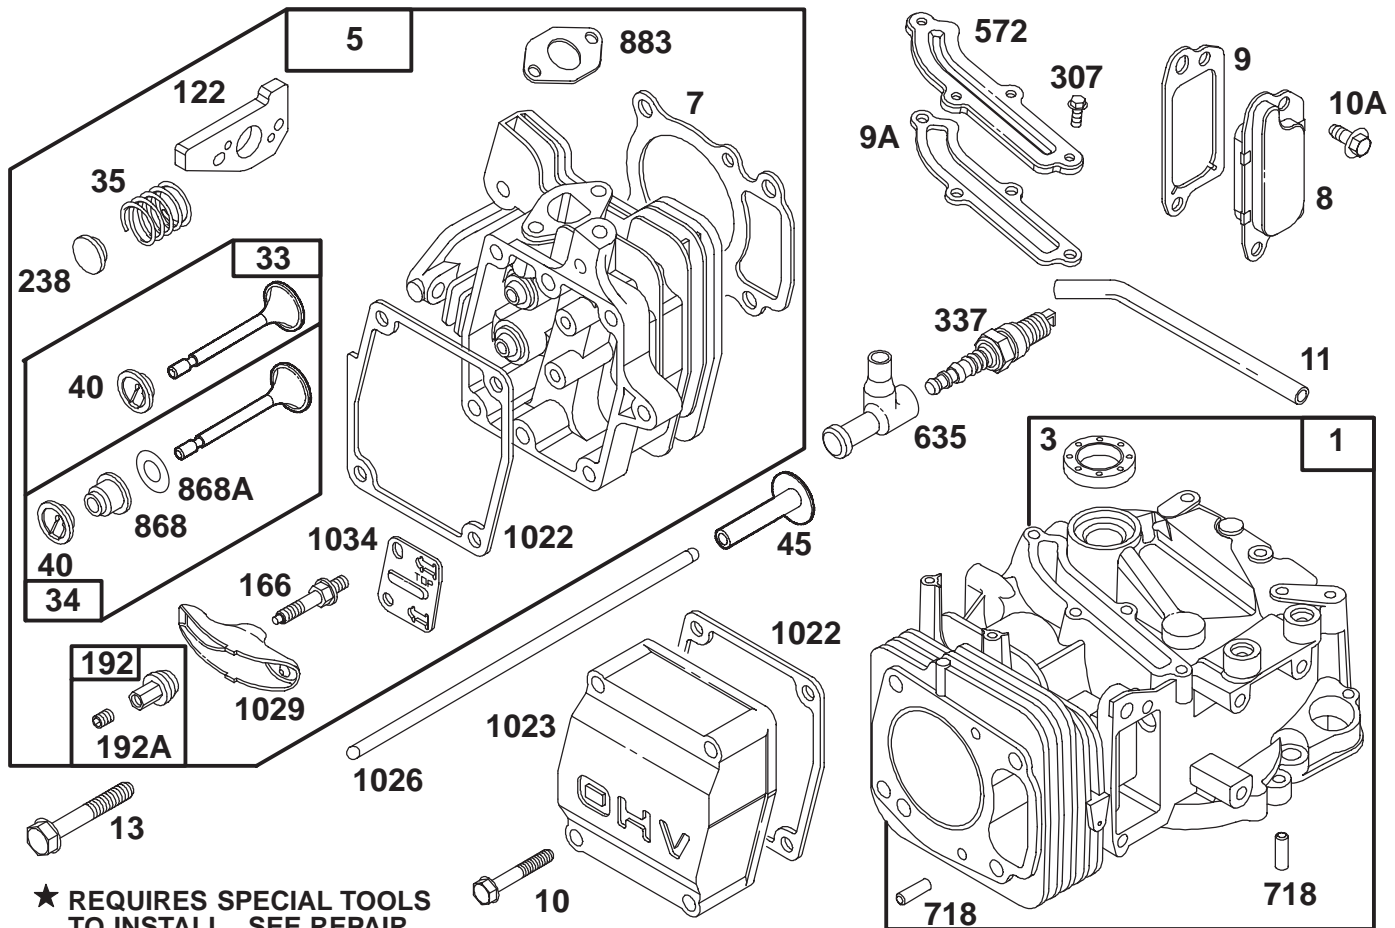

ENGINE GTS 150

Ref. No.	Part No.	Description	No. Used
1	77-7590	Cylinder Assy	1
★3	77-9060	Seal-Oil	1
5	77-7730	Head-Cylinder	1
★7	77-7740	Gasket-Cylinder Head	1
8	77-7430	Breather Assy	1
★9	77-7440	Gasket-Breather	1
★9A	77-7410	Gasket-Breather	1
10	77-7360	Screw-Hex Head (Valve Cover)	4
10A	77-9200	Screw-Hex. Head	2
11	77-7350	Tube-Breather	1
13	77-7630	Screw-Cylinder Head	1
33	77-7860	Valve-Exhaust	1
34	77-7880	Valve-Intake	1
35	77-7810	Spring-Valve	1
40	77-7870	Retainer-Spring	1
45	77-7610	Tappet-Valve	1
●122	77-7820	Adapter Assy	1
166	77-7780	Stud-Rocker Arm	1

Ref. No.	Part No.	Description	No. Used
192	77-7910	Ball & Screw-Rocker Arm	1
192A	77-9090	Screw-Set	1
238	77-7800	Cap-Valve	1
307	77-7420	Screw-Cover Mtg (Breather Cover)	1
337	77-7330	Plug-Spark	1
572	77-7400	Cover-Breather	1
635	77-9190	Elbow-Spark Plug	1
718	77-7600	Pin-Cylinder	1
★868	77-7890	Seal Assy-Valve	1
★868A	77-7900	Gasket-Valve	1
★883	77-7760	Gasket-Exhaust	1
★1022	77-7320	Gasket-Rocker Cover	1
1023	77-7060	Cover-Valve	1
1026	77-7620	Rod-Push	1
1029	77-7790	Arm-Rocker	1
1034	77-7770	Guide-Push Rod	1
	77-9280	Short Block	1

★ Included in Gasket Set-Part No. 77-8900.

● Included in Carburetor Overhaul Kit-Part No. 77-8920.