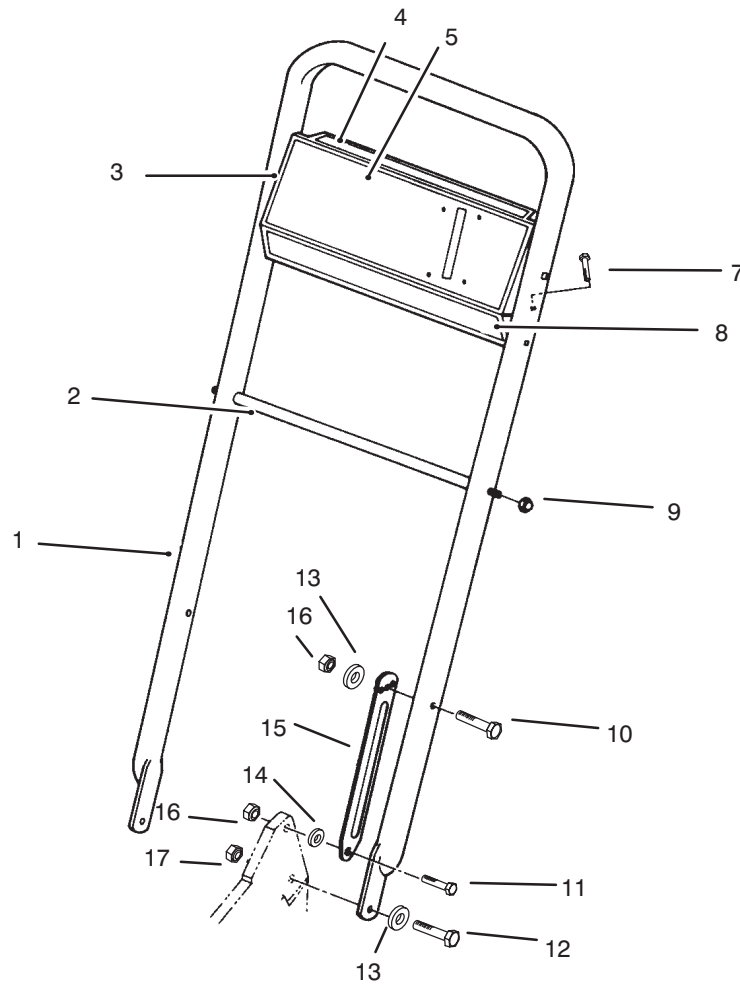

C-1139

HANDLE ASSEMBLY

Ref. No.	Part No.	Description	No. Used	Ref. No.	Part No.	Description	No. Used
1	84-8860	Handle	1	10	322-7	Screw - Hex Hd. Cap	2
2	48-2810	Rod - Bag Support	1	11	27-7210	Screw - Shoulder	2
3	16-9209	Panel - Control (Incl. Ref. #4, 5, & 8)	1	12	322-6	Screw - Hex Hd. Cap	2
4	93-6655	Decal - Danger	1	13	3290-456	Washer - Flat	4
5	93-6661	Decal - Panel	1	14	3-3287	Spacer - Handle Latch	2
7	32104-76	Screw - Self Tapping	6	15	84-8361	Latch - Handle L.H.	1
8	85-6720	Decal - Proline	1	*	84-8401	Latch - Handle R.H.	1
9	32111-7	Nut - Acorn	2	16	3296-29	Nut - Lock	4
				17	3296-47	Nut - Lock	2

*Not Illustrated