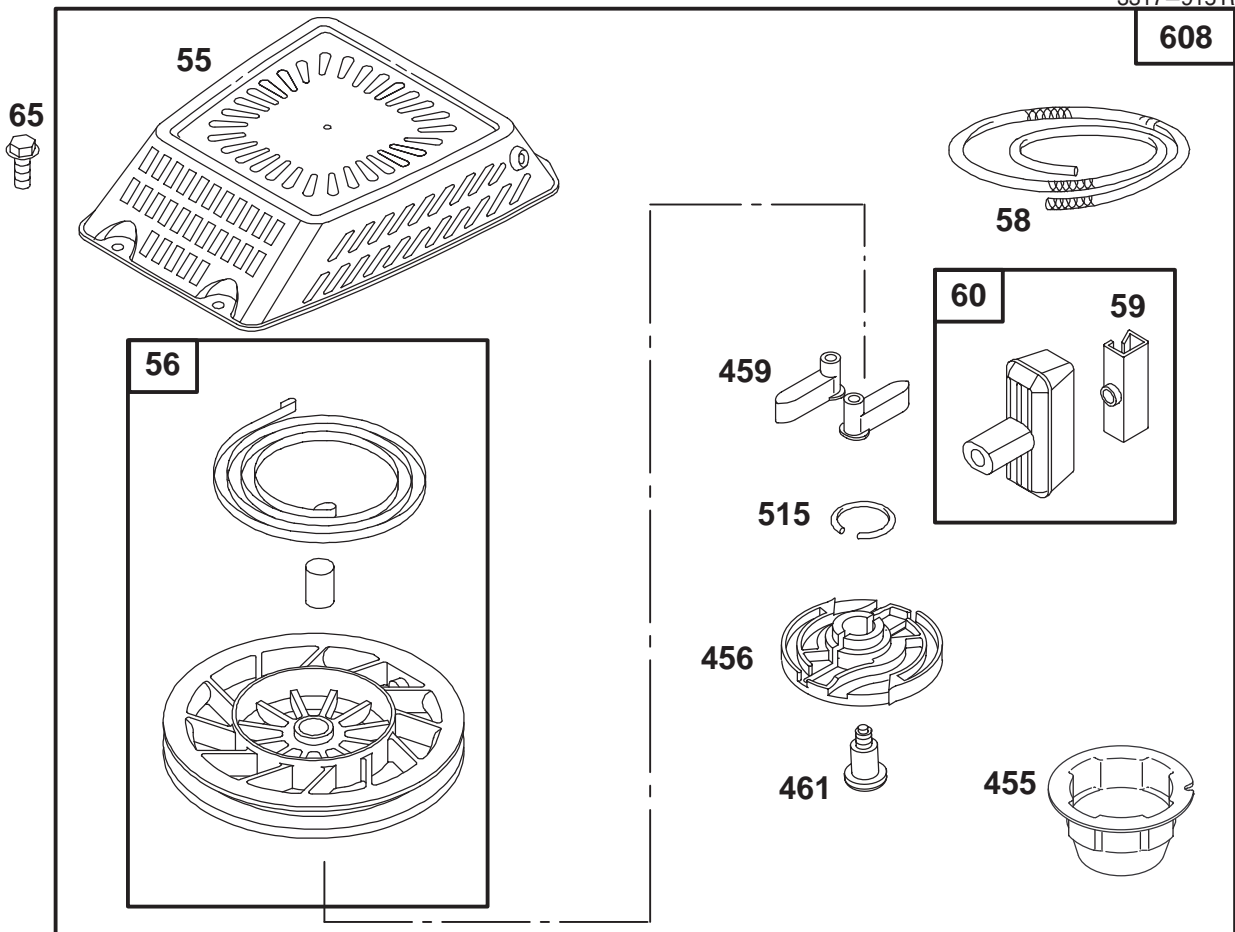

Assemblies include all parts shown in frames.

ENGINE GTS 150

Ref. No.	Part No.	Description	No. Used
55	77-8460	Housing-Rewind Starter	1
56	77-8560	Pulley-Rewind Starter	1
58	77-8480	Rope-Starter (Cut To Suit)	1
59	77-7210	Insert-Rewind Handle	1
60	77-8520	Handle-Rewind Starter	1
65	77-8300	Screw-Hex Head	1

Ref. No.	Part No.	Description	No. Used
455	94-1653	Cup - Starter	1
456	77-8470	Retainer-Rewind Starter	1
459	94-1654	Pawl-Starter	1
461	77-8490	Screw-Rewind Starter	1
515	94-1655	Spring-Torsion	1
608	77-8450	Starter Assy-Rewind	1