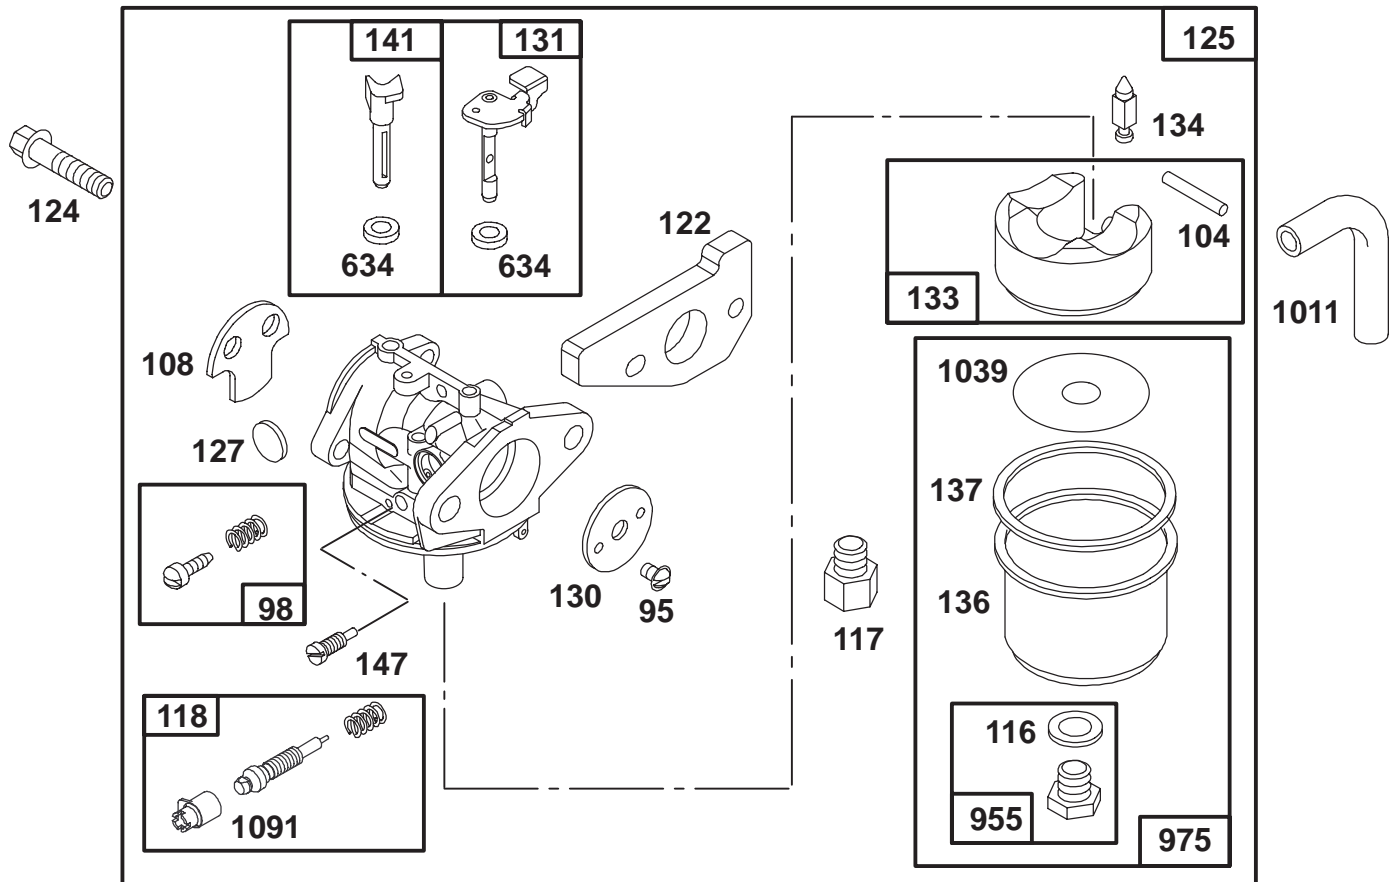

Assemblies include all parts shown in frames.

ENGINE GTS 150

Ref. No.	Part No.	Description	No. Used	Ref. No.	Part No.	Description	No. Used
95	77-8090	Screw-Valve Mtg	1	133	77-8170	Float-Carburetor	1
98	77-8240	Screw-Idle Adj	1	•134	77-8110	Valve-Inlet (Includes Seat)	1
•104	77-8180	Pin-Float Hinge	1	136	77-7240	Bowl-Fuel	1
108	77-8070	Valve-Choke	1	•◆137	77-8200	Gasket-Float Bowl	1
•◆116	77-8210	Sealing-Gasket	1	141	77-8130	Shaft-Choke	1
117	77-9610	Jet - Main	1	147	77-8120	Adapter-Jet	1
		Note: For High Altitude Jet, Order Part No. 94-1650	1			Note: For High Altitude Jet, Order Part No. 77-9000.	
•118	77-8230	Valve & Spring-Needle	1	◆634	77-8150	Washer-Seal	1
•122	77-7820	Adapter Assy	1	955	77-8220	Screw-Hex Head	1
124	77-7970	Screw-Hex Head (carb mtg)	1	975	77-8190	Bowl Assy-Carburetor	1
125	77-8050	Carburetor Assy	1	1011	77-8040	Tube-Vent	1
•127	77-8100	Plug-Welch	1	•1039	77-7250	Limiter-Float	1
130	77-8080	Valve-Throttle	1	1091	77-9650	Cap - Limiter	1
131	77-8160	Shaft-Throttle	1				

- Included in Carburetor Overhaul Kit - Part No. 77-8920
- Included in Gasket Set - Part No. 77-8930.