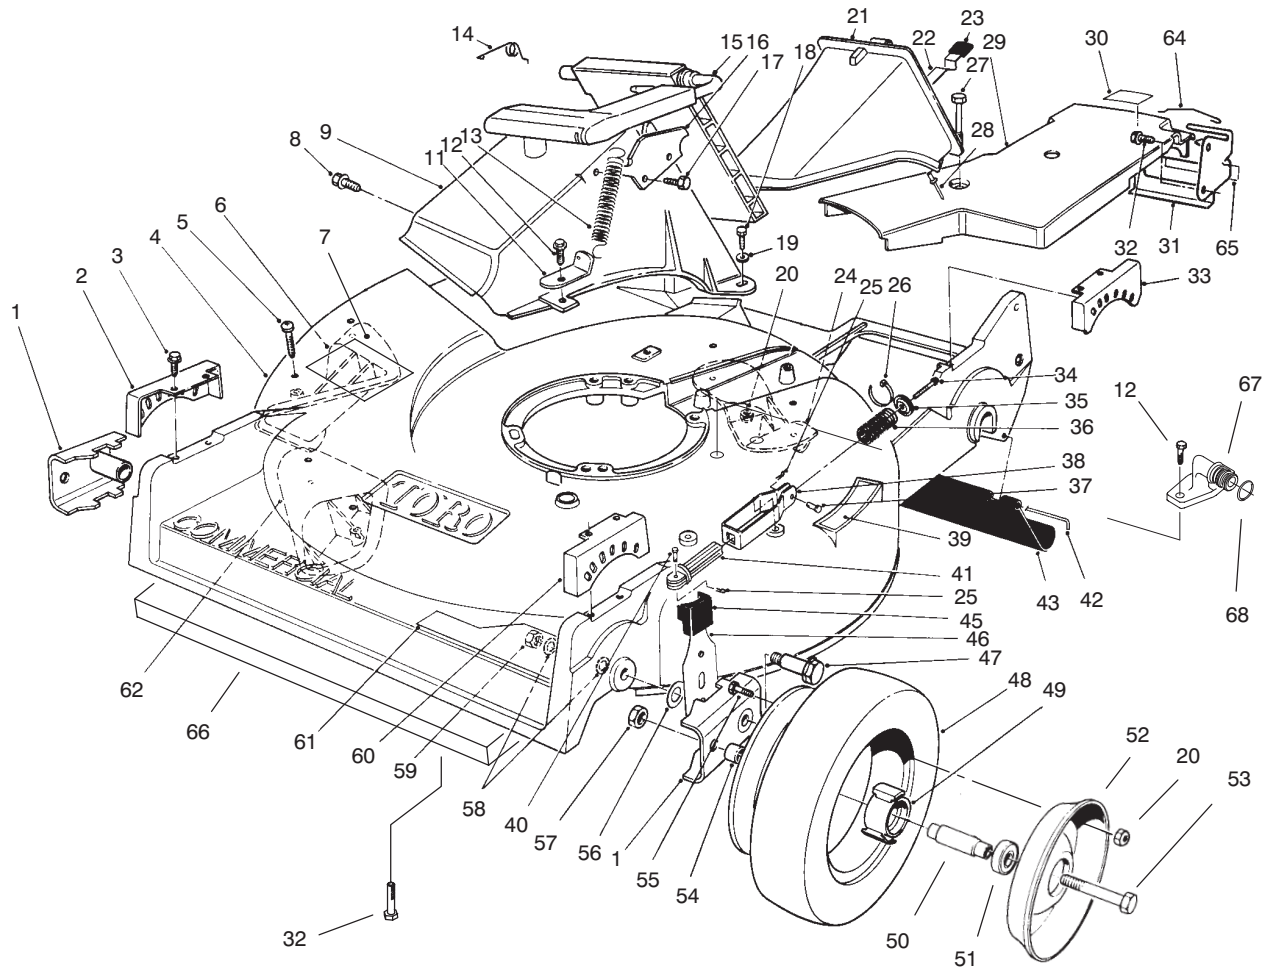

C-2132B

HOUSING ASSEMBLY

Ref. No.	Part No.	Description	No. Used
1	61-8300	Pivot Arm Assembly	2
2	49-8770	Quadrant - Front R.H.	1
3	49-2040	Screw - Thread Forming	8
4	95-5613	Housing - Commercial (Incl. Ref. #5-7, 12, 24, 32, 62, & 66-68 pg. 1-2) (Incl. Ref. #28 pg. 4)	1
5	32144-111	Screw - Pan Hd.	6
6	92-1730	Kicker	1
7	93-6654	Decal - Danger Covers	1
8	46-6810	Screw - Thread Forming	1
9	82-9151	Chute - Discharge	1
11	71-9350	Bracket - Spring	1
12	46-6811	Screw - Thread Forming (Model No. 22154B Only)	1

Ref. No.	Part No.	Description	No. Used
12	46-6811	Screw - Thread Forming (Model No. 22154 Only)	3
13	76-4660	Spring	1
14	80-3770	Retainer - Door	1
15	77-0200	Door Assembly	1
16	76-4570	Plate - Latch	1
17	46-8090	Screw - Self Tapping	2
18	321-7	Screw - Hex Hd. Cap	2
19	3256-22	Washer - Flat	2
20	3296-42	Nut - Lock	10
21	77-0502	Plug - Discharge (Incl. Ref. #22, 23, & 28)	1
22	76-4640	Latch - Plug	1
23	76-4650	Grip - Latch	1
24	92-1750	Plate - Kicker	1