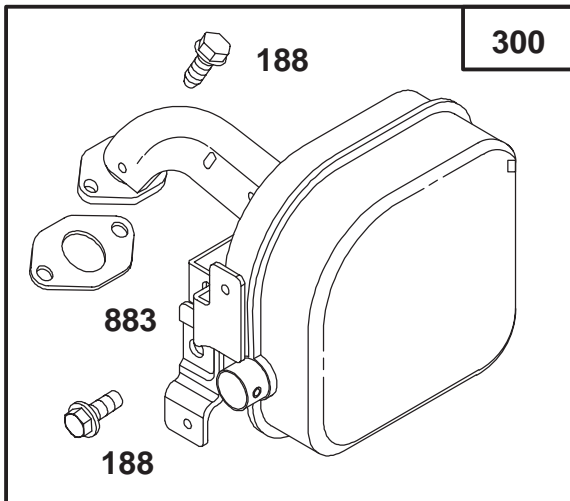

Assemblies include all parts shown in frames.

ENGINE GTS 150

Ref. No.	Part No.	Description	No. Used
188	94-1652	Screw - Hex Head	1
188A	77-7450	Screw - Hex Head	1
300	77-8640	Muffler-Exhaust	1

Ref. No.	Part No.	Description	No. Used
346	77-8650	Screw-Hex	1
832	77-8660	Guard-Muffler	1
★883	77-7760	Gasket-Exhaust	1

★ Included in Gasket Set-Part No. 77-8900