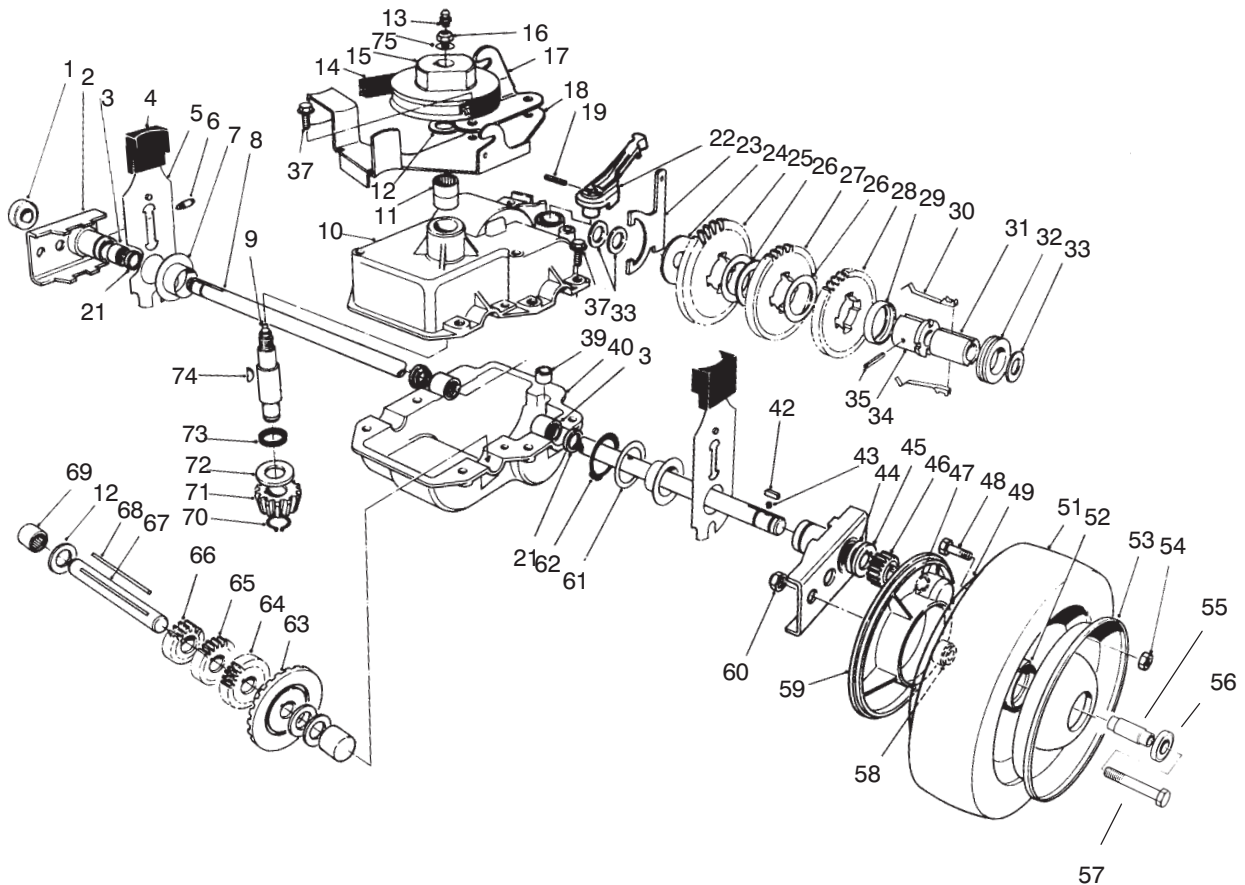

Ref. No.	Part No.	Description	No. Used
5	32144-102	Screw - Thr'd Forming	3
6	84-4960	Decal - Proline	1
7	86-7990	Screw - Clamp	1
8	2210-249	Clamp - Casing	1

C-1137

BLADE BRAKE CLUTCH ASSEMBLY

Ref. No.	Part No.	Description	No. Used
1	49-2810	Link - Control	1
2	32104-107	Screw - Self Tap Hex Hd.	1
3	3256-23	Washer - Plain	1
4	49-7960	Bell Crank	1
5	49-7950	Sleeve - Bell Crank	1
6	3257-17	Key - Woodruff	1
7	56-6160	Flywheel	1
8	56-6170	Drum - Brake	1
9	46-5692	Shield	1
10	3296-39	Nut - Lock	2
11	62-4280	Spacer - Blade	1
12	54-9190	Locknut	2
13	80-2770	Cup - Anti-Scalp	1
14	91-2255	Stiffener - Blade	1
15	3296-33	Locknut	1
16	42-6890	Hub Assembly	1
17	52-3480	Dampener - Vibration	2
18	42-3190	Bolt - Blade	2

Ref. No.	Part No.	Description	No. Used
19	56-6180	Pulley Driver	1
20	3296-47	Locknut	1
21	84-9130	Arm - Idler	1
22	46-5650	Pulley Idler	1
23	84-9180	Brake Plate	1
24	322-6	Hex Hd. Capscrew	1
25	14-9419	Blade - 53cm	1
26	46-5631	Hub - Idler Pulley	2
27	42-0884	V-Belt	1
28	68-9780	Bearing	2
29	70-1160	Washer - P.M.	1
30	85-6880	Spring - Torsion Lower	1
31	49-7970	Spring - Torsion Upper	1
32	32104-96	Screw - Self Tap Hex Hd.	1
33	49-2820	Lever	1
34	323-6	Screw - Hex Hd. Cap	2
35	84-8930	Retainer - Shield	2