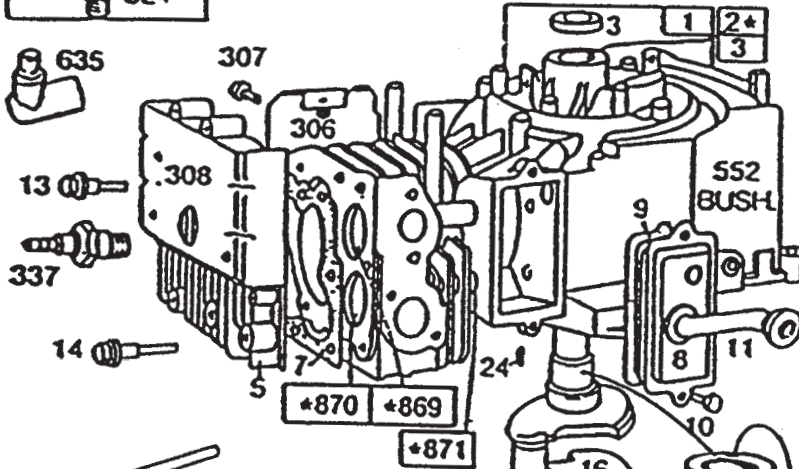

BRIGGS & STRATTON MODEL NO. 195707-0121-01

358 GASKET SET

* REQUIRES SPECIAL TOOLS TO INSTALL. SEE REPAIR INSTRUCTION MANUAL.

Assemblies include all parts shown in frames.