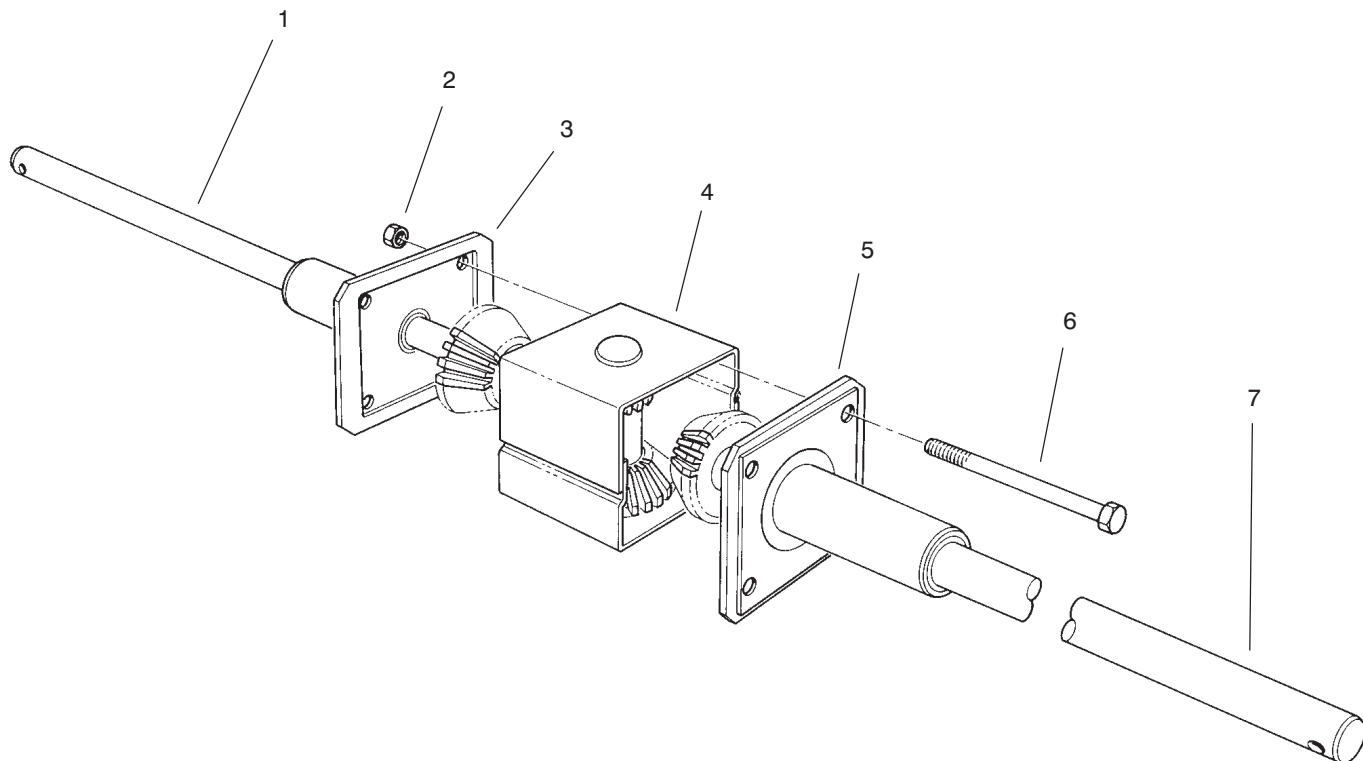

C-0010

DIFFERENTIAL ASSEMBLY

Ref. No.	Part No.	Description	No. Used
1	55-7762	Axle - R.H.	1
2	32152-1	Nut - Lock	4
3	55-7770	Cap - End, R.H.	1
4	55-7780	Case - Gear, Transfer	1

Ref. No.	Part No.	Description	No. Used
5	55-7771	Cap - End, L.H.	1
6	322-22	Screw - Cap Hex. Hd.	4
7	55-7763	Axle - L.H.	1
*	56-9960	Differential - Complete	1

*Not Illustrated