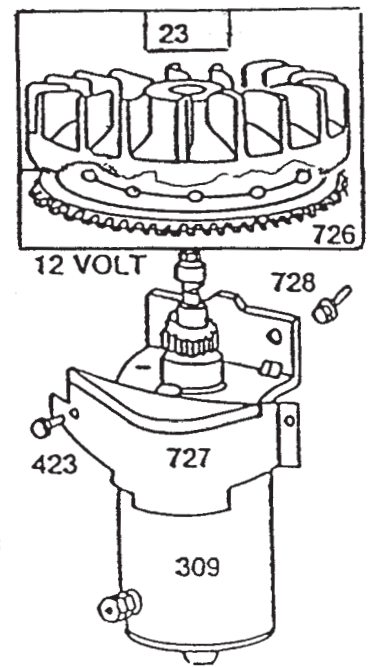

12 VOLT

* REQUIRES SPECIAL TOOLS TO INSTALL.
SEE REPAIR INSTRUCTION MANUAL.

Assemblies include all parts shown in frames.