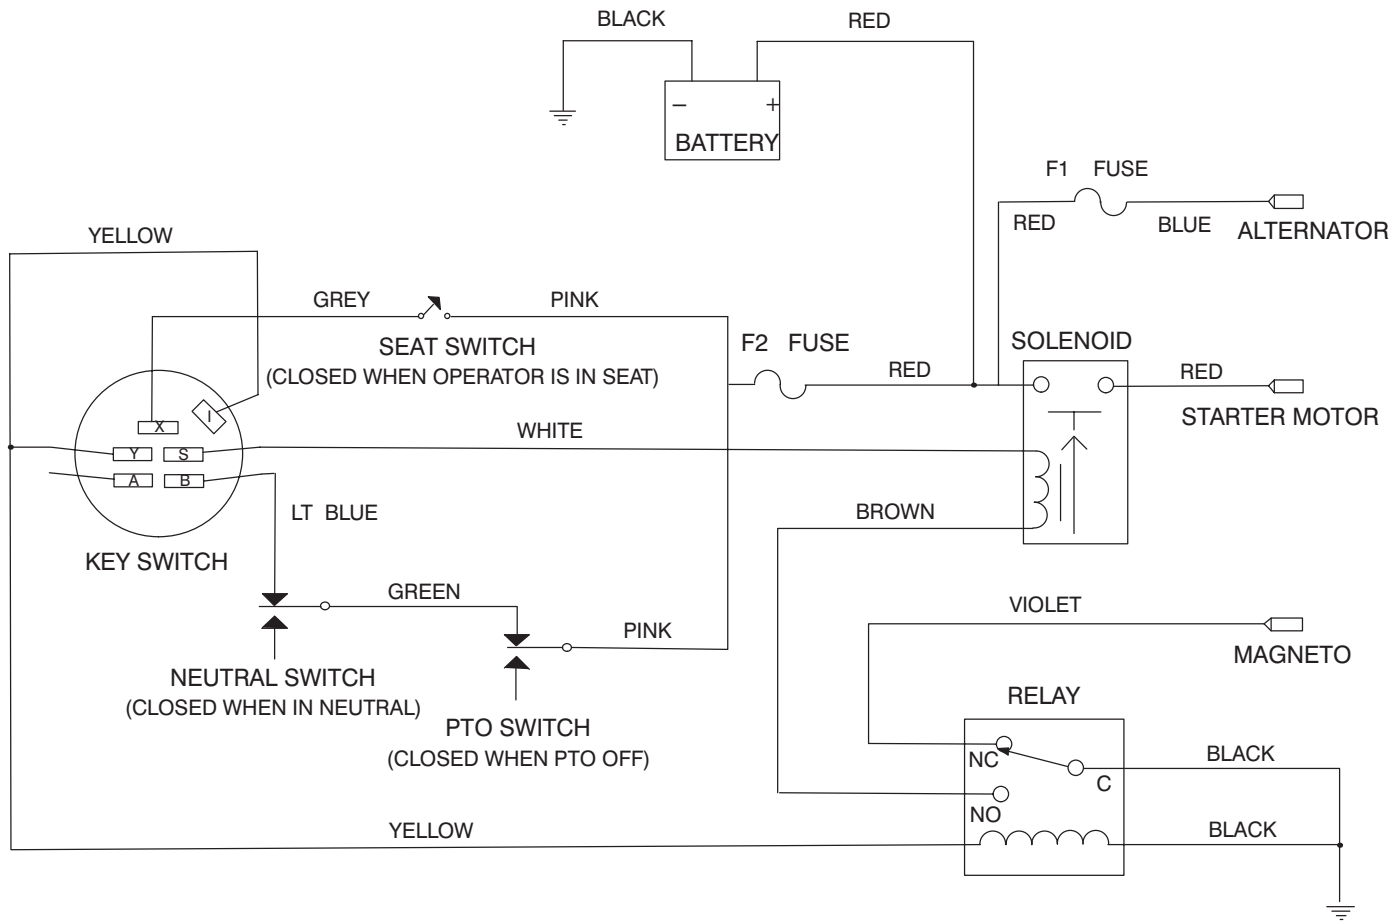

C-2378

ELECTRICAL SCHEMATIC

Ref. No.	Part No.	Description	No. Used
1	93-7444	Harness - Wire	1

Ref. No.	Part No.	Description	No. Used