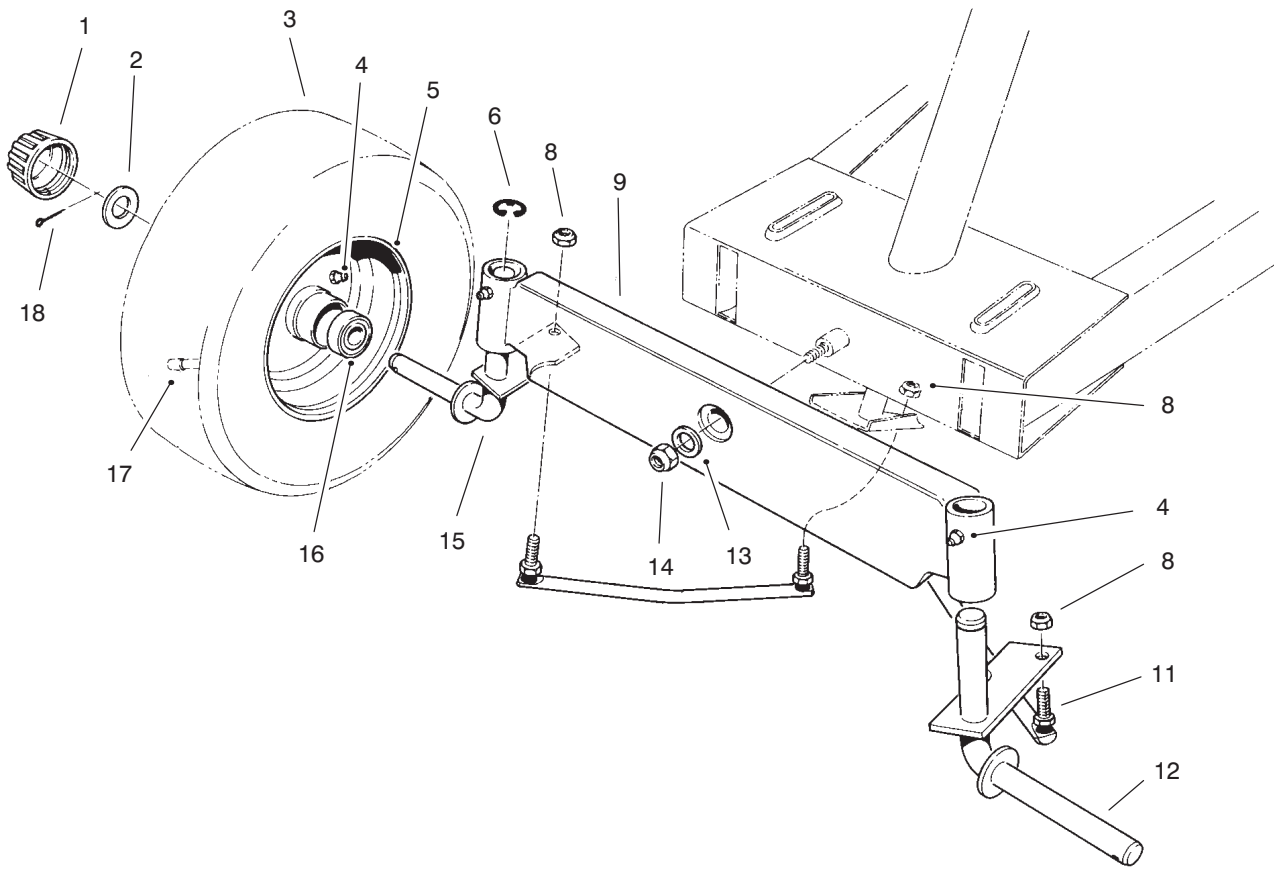

C-0003A

FRONT AXLE ASSEMBLY

Ref. No.	Part No.	Description	No. Used
1	61-9780	Cap - Hub	2
2	28-2480	Washer - Flat	2
3	231-116	Tire	2
4	302-5	Fitting - Grease	4
5	217-80	Rim	2
6	32151-48	Ring - Retaining	2
8	3296-4	Nut - Lock	4
9	67-0990	Axle - Front	1
11	67-0880	Assembly - Tie Rod	2

Ref. No.	Part No.	Description	No. Used
12	67-0810-01	Spindle - L.H.	1
13	3256-26	Washer - Flat	1
14	3296-25	Nut - Lock	1
15	67-0800-01	Spindle - R.H.	1
16	110513	Bearing	4
17	232-27	Valve Stem w/Cap	2
18	3272-12	Pin - Cotter	2
*	232-44	Tube - Inner	2

*Not Illustrated