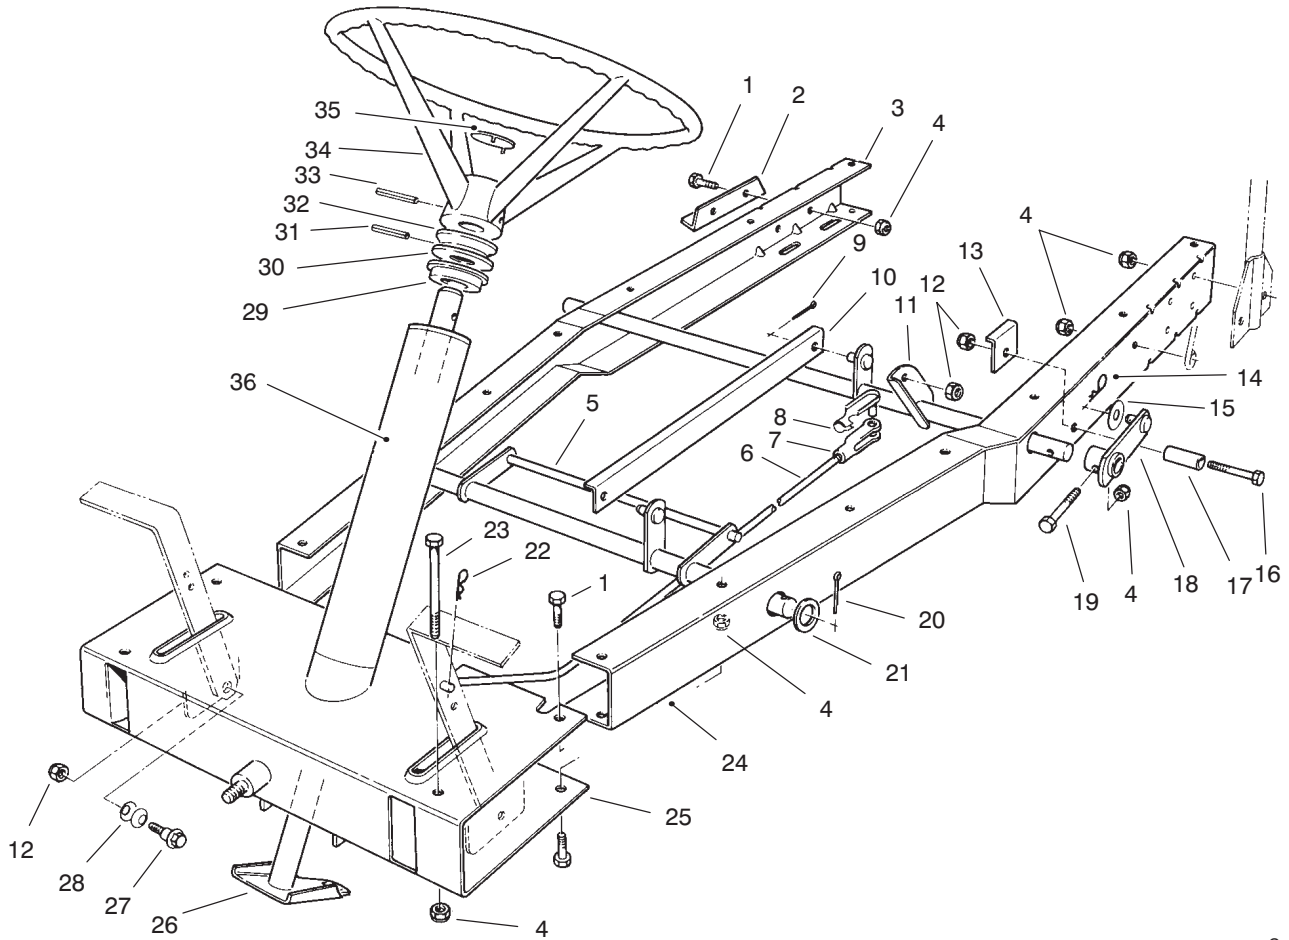

<p>MODEL NO. 70040-6900001 thru 7900578</p>	<p>PARTS CATALOG</p>
<p>WHEEL HORSE® 825 Recycler® Riding Mower</p>	

C-1940

FRONT BODY ASSEMBLY

Ref. No.	Part No.	Description	No. Used
1	93-9499	Decal - Instruction	1
2	3296-29	Nut - Lock	5
3	44-7030	Tread - Foot Rest	2
4	32104-110	Screw - Cap Hex. Hd.	4
5	3290-347	Nut - U-Type	4
6	67-1590	Bracket - Brake Return	1
7	67-1430	Spring - Compression	1
8	26-9530	Washer - Pivot	1
9	67-1340	Rod - Brake, Transmission	1
10	67-1330-03	Lever - Brake, Bellcrank	1
11	67-1450	Spring - Extension	1
12	67-1350	Rod - Front, Brake	1

Ref. No.	Part No.	Description	No. Used
13	19-1970	Spring - Brake, Parking	1
14	67-1130-03	Pedal - Brake & Clutch	2
15	67-1070-01	Body W.A. - Front	1
16	3290-250	Pin - Hair, Cotter	2
17	65-2920	Pad - Pedal	2
18	19-1470	Bolt - Shoulder	1
19	19-1610-03	Lever - Brake, Parking	1
20	19-2200	Tip - Brake, Parking	1
21	92-7981	Decal - Toro	1
22	55-7103	Tower (Incl. Ref. #21)	1

C-0005

FRAME ASSEMBLY

Ref. No.	Part No.	Description	No. Used
1	322-3	Screw - Cap Hex. Hd.	6
2	44-7140-01	Mount - Bearing, Axle	1
3	67-0520-01	Channel - R.H.	1
4	3296-29	Nut - Lock	16
5	67-0010-03	Lift W.A. - Front, Deck	1
6	67-0430	Rod - Clutch	1
7	282-27	Clevis	1
8	67-1530	Pin - Clevis	1
9	3272-6	Pin - Cotter	2
10	67-0090-03	Bracket - Link, H.O.C.	1
11	67-0050-01	Tube W.A. - Support, Rear	1
12	3296-39	Nut - Lock	5
13	67-1510-03	Brace - Stop, Deck	2
14	3290-355	Pin - Hair, Cotter	2
15	67-1460	Washer - Flat	2
16	323-10	Screw - Cap Hex. Hd.	2
17	68-8380	Spacer - Stop, Deck	2
18	67-0300-01	Lever W.A. - H.O.C.	2
19	46-2511	Bolt - Mounting, Axle	2