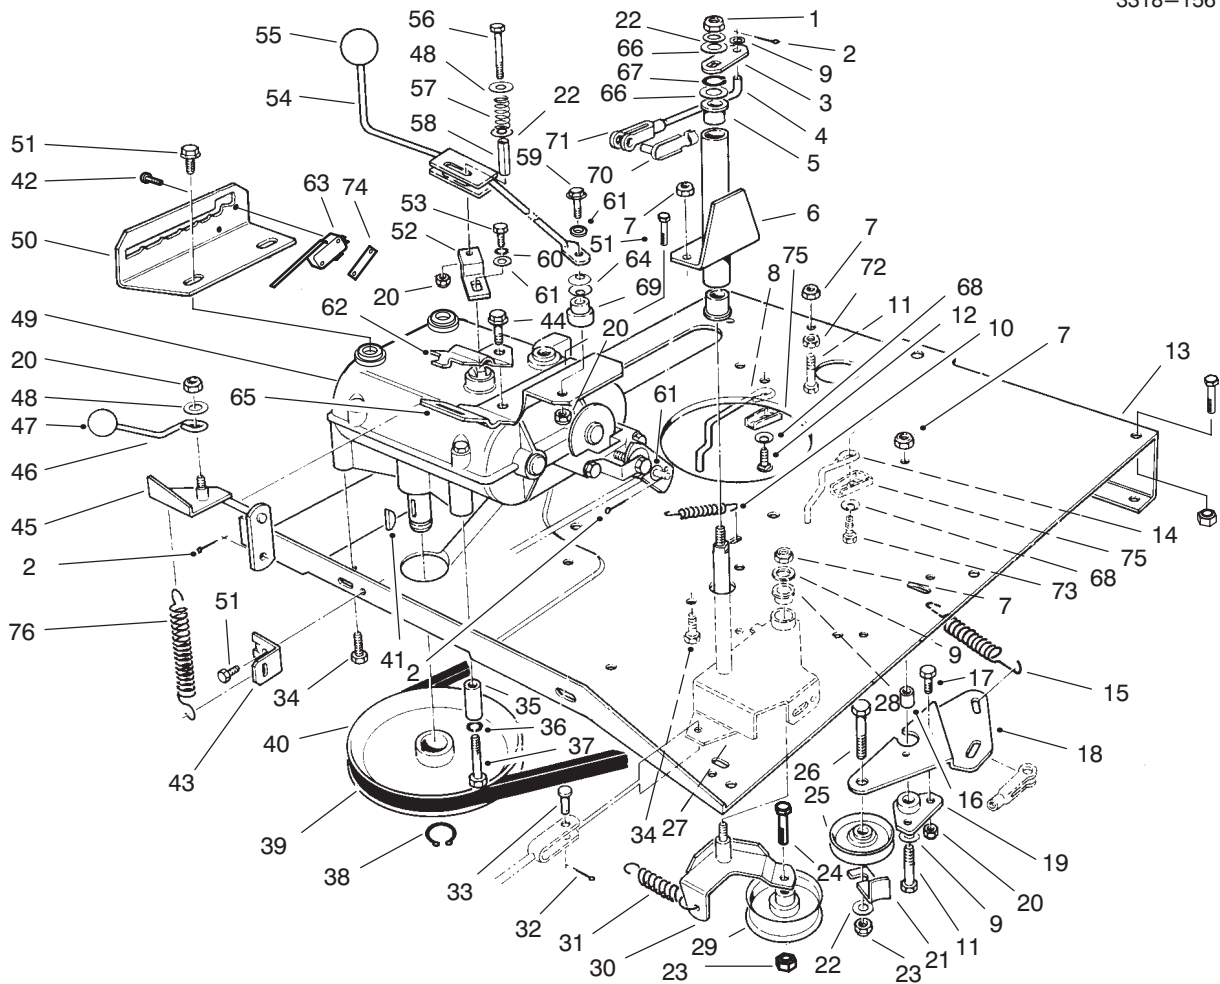

C-1506B

TRANSMISSION & LINKAGE ASSEMBLY (CONTINUED)

Ref. No.	Part No.	Description	No. Used
47	233-22	Knob	1
48	3256-55	Washer - Fender	2
49	67-1400	Transmission	1
50	88-9810-03	Gate - Shift	1
51	32144-14	Screw - Wash. Hd., Tap.	4
52	56-7620	Lever - Shift	1
53	329-4	Screw - Cap Hex. Hd.	1
54	76-3940-03	Lever W.A. - Shift	1
55	233-48	Knob	1
56	321-15	Screw - Cap Hex. Hd.	1
57	56-7730	Spring	1
58	56-7740	Spacer	1
59	321-8	Screw - Cap Hex. Hd.	1
60	3253-3	Washer - Lock	1
61	3256-22	Washer - Flat	3
62	67-0670	Bracket - Engage, Deck	1

Ref. No.	Part No.	Description	No. Used
63	88-9930	Switch - Micro	1
64	3290-478	Washer - Belleville	2
65	67-0660	Bracket - Mount, Shifter	1
66	20-3220	Washer - Flat	2
67	32151-62	Ring - Retaining	1
68	3290-456	Washer - Belleville	2
69	76-3970	Spacer - Pivot	1
70	67-1530	Assembly - Pin, Clevis	1
71	282-27	Clevis	1
72	3218-2	Nut - Jam	1
73	3230-2	Bolt - Carriage	1
74	3290-354	Nut - Double	1
75	76-3820	Anchor - Guide, Belt	2
76	76-4660	Spring	1