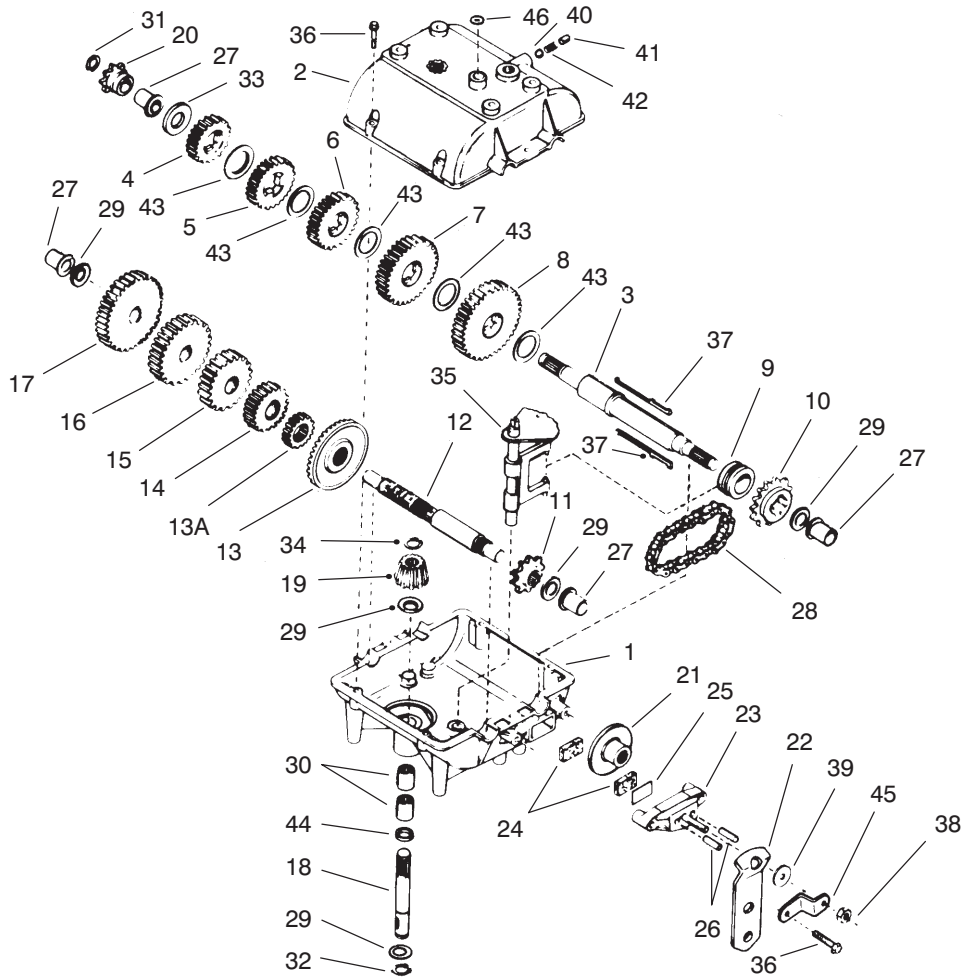

C-0441

TRANSMISSION PEERLESS MODEL 700-025

Ref. No.	Part No.	Description	No. Used	Ref. No.	Part No.	Description	No. Used
1	770061	Case – Transmission	1	24	790006	Pad – Brake	2
2	772083	Cover – Transmission	1	25	790007	Plate – Pad, Brake	1
3	776217	Shaft – Output	1	26	786026	Pin – Dowel	2
4	778121A	Gear – Spur (20 Teeth)	1	27	780105A	Bushing – Flange	4
5	778122A	Gear – Spur (22 Teeth)	1	28	786081	Chain – Roller (No. 41 Chain, 24 Links)	1
6	778123A	Gear – Spur (25 Teeth)	1	29	780072	Washer – Thrust	5
7	778124A	Gear – Spur (30 Teeth)	1	30	780086	Bearing – Needle	2
8	778125	Gear – Spur (35 Teeth)	1	31	792072	Ring – Retaining	1
9	784266	Collar – Shift	1	32	792035	Ring – Retaining	1
10	786083	Sprocket (18 Teeth)	1	33	780109	Washer	1
11	786082	Sprocket (9 Teeth)	1	34	788040	Ring – Retaining	1
12	776134	Shaft – Counter	1	35	784267	Assy. Rod & Fork – Shift	1
13	788137A	Gear – Bevel (42 Teeth)	1	36	792073	Screw – Thread Forming	8
13A	778136	Gear – Spur (15 Teeth)	1	37	792089A	Key	2
14	778126A	Gear – Spur (20 Teeth)	1	38	792075	Nut – Lock	1
15	778127A	Gear – Spur (25 Teeth)	1	39	792076	Washer	1
16	778128A	Gear – Spur (28 Teeth)	1	40	792077	Ball – Steel	1
17	778129A	Gear – Spur (30 Teeth)	1	41	792078	Screw – Set	1
18	776135	Shaft – Input	1	42	792079	Spring	1
19	778113A	Bevel – Pinion, Input	1	43	780108	Washer – Thrust	5
20	786047	Sprocket (8 Teeth)	1	44	792001	O-Ring	1
21	790003	Disk – Brake	1	45	786086	Bracket – Lever, Brake	1
22	790008A	Lever – Brake	1	46	788069	Seal – Square Cut	1
23	790025	Holder – Pad, Brake	1