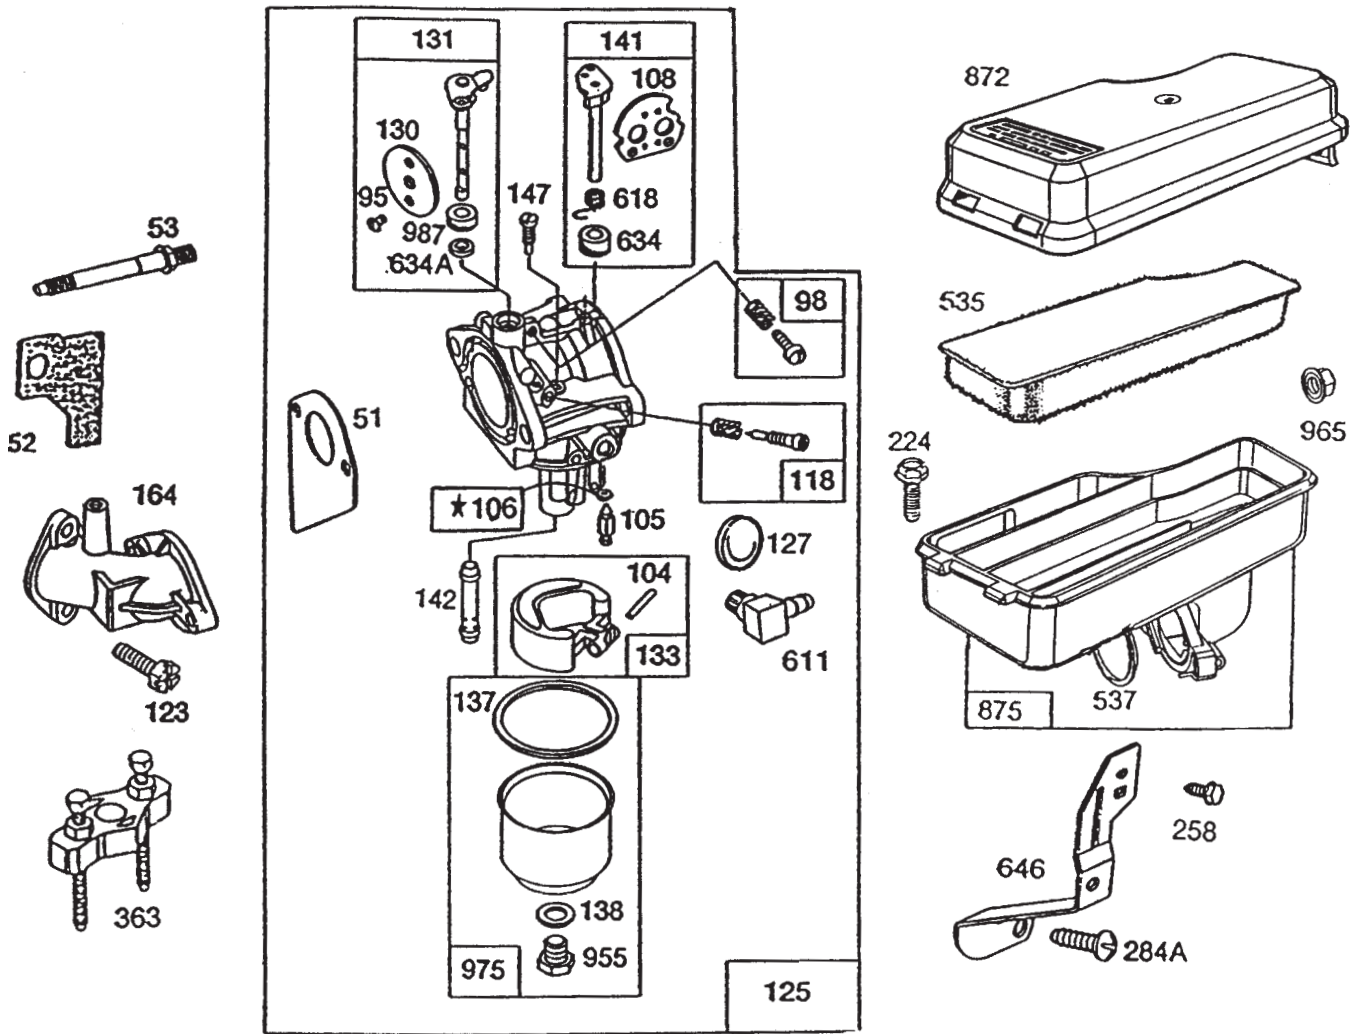

BRIGGS & STRATTON MODEL NO. 195707-0121-01

121 CARBURETOR OVERHAUL KIT

977 CARBURETOR GASKET SET

BRIGGS & STRATTON MODEL NO. 195707-0121-01

Ref. No.	Part No.	Description	No. Used	Ref. No.	Part No.	Description	No. Used
223	391983	Flywheel and Ring Gear Assy. - Magneto (Incl. Aluminum Ring Gear)	1	332	92284	Nut - Flywheel	1
*#51	272465	Gasket - Carburetor (Carb. to Elbow)	1	333	398811	Armature Assembly	1
‡52	270824	Gasket - Carb. Mtg.	1	334	93381	Screw - Armature Mtg. Sem	1
53	94637	Stud - Gasket Mtg.	1	356	494328	Wire - Ground	1
75	224061	Washer - Spring	1	363	19165	Puller - Flywheel	1
78	93805	Screw - Sem	1	423	94073	Screw - Sem	1
*95	94098	Screw - Throttle	1	455	222561	Cup - Screen Mounting	1
98	494382	Screw - Idle Speek	1	468	222562	Screen - Flush Rotating	1
*104	231789	Pin - Float Hinge	1	482	93621	Screw - Sem	1
*105	231790	Valve Assy. - Inlet Needle	1	535	272405	Element - Foam Air Cleaner	1
*106	281169	Inlet Valve Seat	1	537	281106	O-Ring - Air Cleaner	1
108	224540	Valve - Choke	1	611	494451	Fuel Inlet Tube	1
118	494383	Valve - Needle	1	618	262803	Spring - Choke Return	1
121	494880	Carburetor Overhaul Kit	1	*634	281168	Seal - Choke Shaft	1
123	94616	Screw - Carburetor Mtg.	1	*634A	281167	Washer - Throttle Shaft	1
125	494894	Carburetor Assembly	1	646	224614	Brace - Air Cleaner	1
*127		Plug - Welch (Kit Only)	1	657	93496	Screw - Sem	1
130	224668	Valve - Throttle	1	663	94419	Screw	1
131	494885	Shaft & Lever - Throttle	1	726	392134	Gear - Ring (Aluminum) (Incl. Mtg. Parts)	1
133	494381	Float - Carburetor	1	727	395405	Cover - Starter (Incl. Mtg. Screws)	1
*#137	281165	Gasket - Float Bowl	1	728	93535	Screw - Sem	1
*#138	281164	Washer - Float Bowl	1	729	281159	Clip - Lead Wire	1
141	494380	Shaft & Lever - Choke	1	851	221798	Terminal - Ignition Cable	1
*142	494877	Nozzle - Carburetor	1	872	281108	Cover - Air Cleaner	1
*147	231794	Screw - Nozzle	1	875	494745	Body - Air Cleaner	1
164	213819	Carburetor Elbow	1	877	393814	Diode & Connector Assy.	1
201	262769	Link - Governor	1	887	391529	Stator Assembly - Alternator (D.C.)	1
209	260871	Spring - Governor	1	955	94642	Screw - Fuel Bowl	1
216	262768	Link - Choke	1	965	94108	Nut - Lock	1
222	493896	Plate - Gov. Plate	1	975	494378	Bowl Assy. - Carburetor	1
224	94513	Screw - Sem	1	*987	281166	Seal - Throttle Shaft	1
232	262787	Spring - Governor Link	1				
258	94620	Screw - Hex. Tapping	1				
265	221535	Clamp - Casing	1				
284A	94326	Screw - Brace Mtg.	1				
309		Motor - Starting (12 Volt) See Chart for Replacement Parts for Starting Motor on Illustrated Pages	1				

*Included in Carburetor Overhaul Set - Part No. 494880.

‡Included in Carburetor Gasket Set - Part No. 494385.

‡Included in Gasket Set - Part No. 299577.