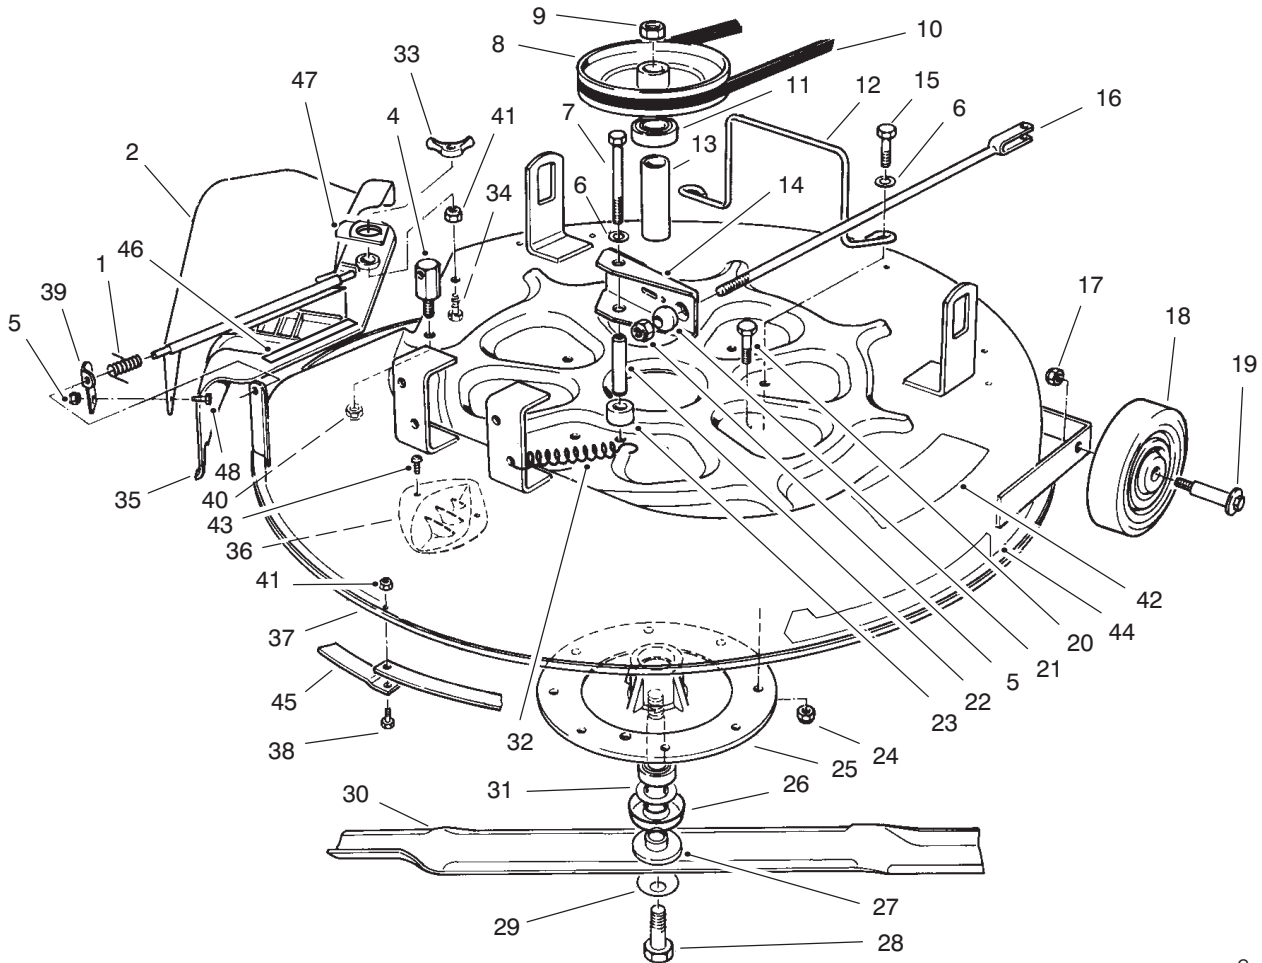

Ref. No.	Part No.	Description	No. Used
13	47-1490	Bearing (Incl. Ref. #14)	2
15	3296-39	Nut - Lock	6
16	3256-24	Washer - Flat	6
17	76-1580-03	Guide - Chain	2
18	76-4010	Sprocket	1
19	3296-29	Nut - Lock	6
20	61-9980	Screw - Adjusting	1
21	66-6620-03	Support R.H.	1
22	46-2511	Bolt - Axle	2
23	232-27	Valve Stem w/Cap	2
24	3296-8	Nut - Lock	4
*	232-38	Tube - Inner	2

*Not Illustrated

C-0010

DIFFERENTIAL ASSEMBLY

Ref. No.	Part No.	Description	No. Used
1	55-7762	Axle - R.H.	1
2	32152-1	Nut - Lock	4
3	55-7770	Cap - End, R.H.	1
4	55-7780	Case - Gear, Transfer	1

Ref. No.	Part No.	Description	No. Used
5	55-7771	Cap - End, L.H.	1
6	322-22	Screw - Cap Hex. Hd.	4
7	55-7763	Axle - L.H.	1
*	56-9960	Differential - Complete	1

*Not Illustrated

C-1943B

CUTTING UNIT ASSEMBLY

Ref. No.	Part No.	Description	No. Used
1	28-8010	Spring	1
2	67-1150	Deflector	1
4	67-0140	Post - Pivot	1
5	3296-8	Nut - Lock	2
6	3256-23	Washer - Lock	3
7	322-22	Screw - Cap Hex. Hd.	1
8	80-4460	Pulley - Deck	1
9	3219-6	Nut - Hex.	1
10	67-1390	V-Belt	1
11	38-7820	Bearing - Ball	2
12	80-4520	Guide - Belt	1
13	62-3660	Spacer - Bearing	1
14	67-1370	Assy. - Brake, Deck	1
15	322-6	Screw - Cap Hex. Hd.	2
16	67-0570	Rod W.A. - Brake, Deck	1
17	3296-39	Nut - Lock	2
18	61-9760	Wheel - Deck	2
19	56-6590	Bolt - Wheel	2
20	322-3	Screw - Cap Hex. Hd.	6
21	67-0710	Ball - Swivel	1
22	67-0730	Post - Mount, Brake	1
23	67-0740	Spacer - Brake, Deck	1
24	3296-29	Nut - Lock	9
25	67-0970	Hub - Spindle	1