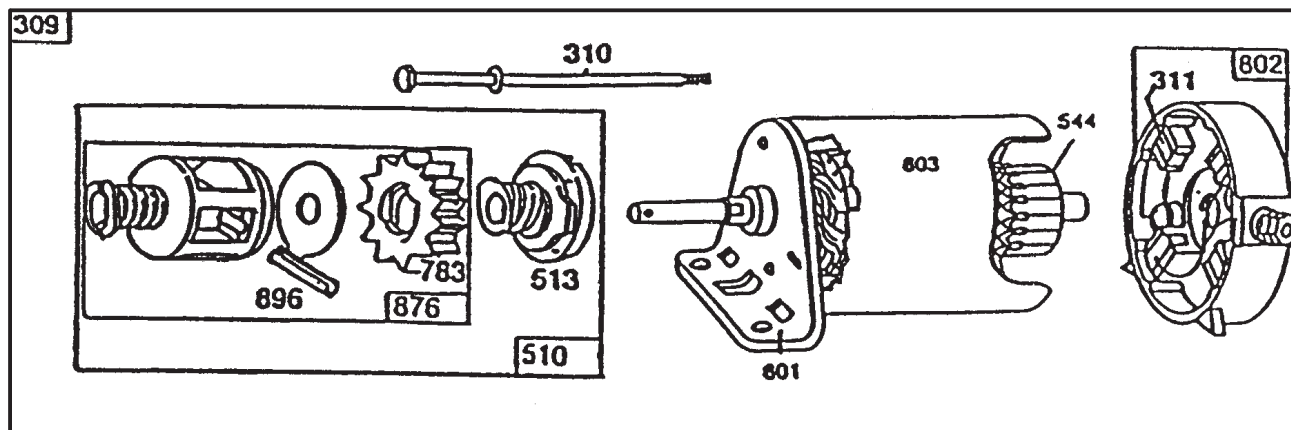

C-0784

STARTER – BRIGGS & STRATTON NO. 195707-0121-01

Ref. No.	Part No.	Description	No. Used	Ref. No.	Part No.	Description	No. Used
309	394805	Assembly – Motor & Drive	1	783	280104	Gear	1
310	94003	Assembly – Thru Bolt	2	801	394856	Assembly – End Cap	1
311	395538	Assembly – Brush	2	802	395537	Assembly – Commutator, End Cap	1
510	490421	Assembly – Drive (Incl. Ref. #513, 783, 876 & 896)	1	803	398159	Assembly – Housing (3-21/32" Long)	1
513	398003	Assembly – Clutch	1	876	490467	Kit – Retainer	1
544	390837	Assembly – Armature	1	896	94288	Pin – Roll	1