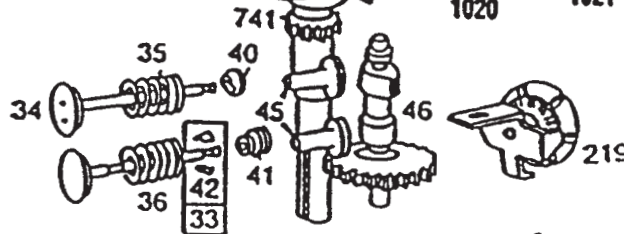

BRIGGS & STRATTON MODEL NO. 195707-0121-01

358 GASKET SET

* REQUIRES SPECIAL TOOLS TO INSTALL. SEE REPAIR INSTRUCTION MANUAL.

Assemblies include all parts shown in frames.