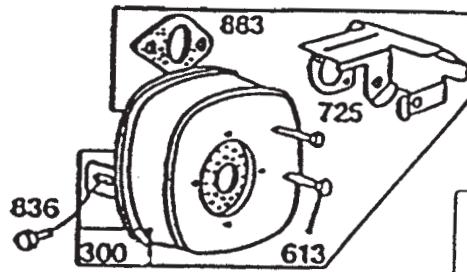

BRIGGS & STRATTON MODEL NO. 195707-0121-01

358 GASKET SET

* REQUIRES SPECIAL TOOLS TO INSTALL. SEE REPAIR INSTRUCTION MANUAL.

Assemblies include all parts shown in frames.