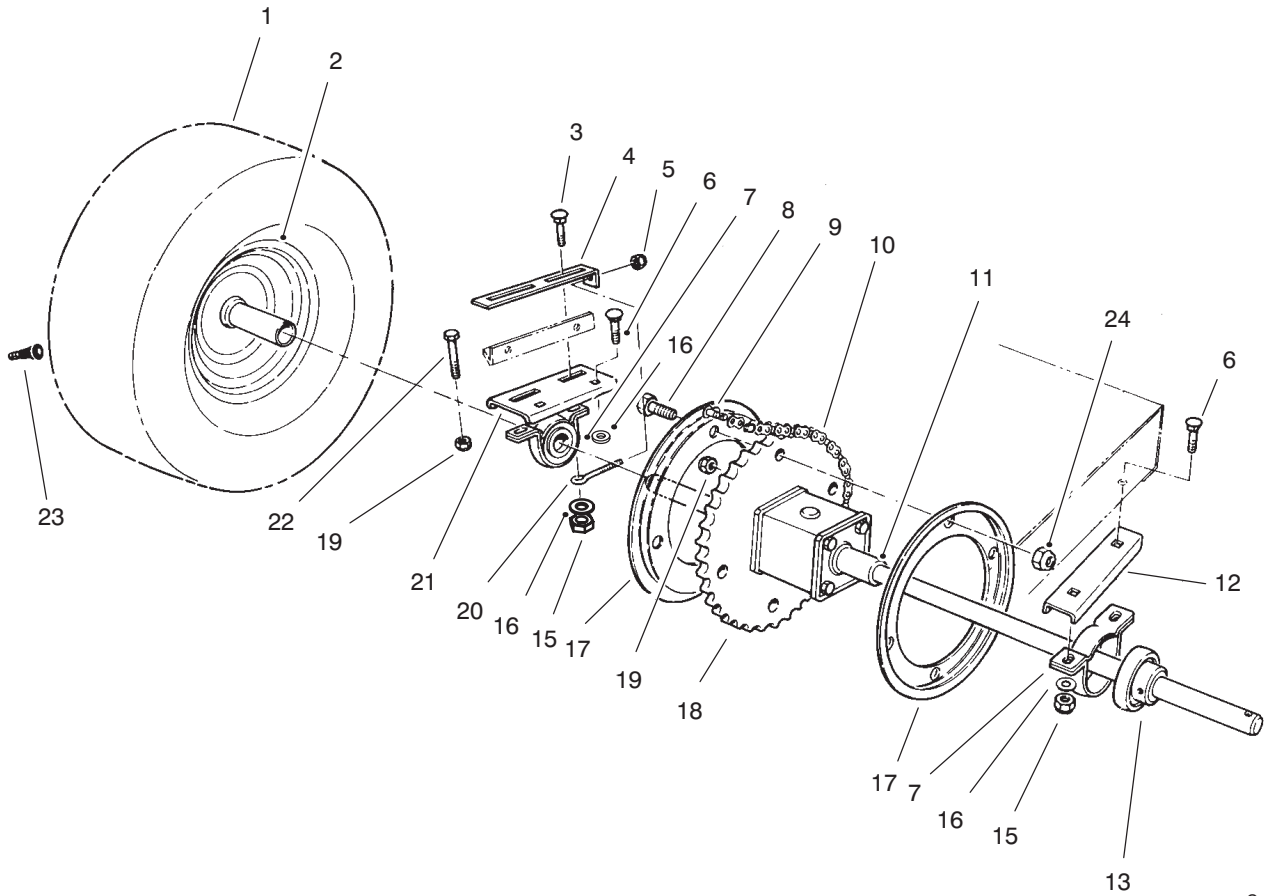

C-1525C

ENGINE ASSEMBLY

Ref. No.	Part No.	Description	No. Used
3	3256-23	Washer - Flat	2
4	32103-12	Nut - Wing	1
5	56-7720	Post - Hold Down, Battery	1
6	56-2540	Tube - Drain	1
7	56-7710	Hold Down - Battery	1
8	80-2600	Battery 12V	1
9	321-4	Screw - Cap Hex. Hd.	2
10	32103-22	Nut - Wing	2
11	80-4560	Spacer	1
12	322-12	Screw - Cap Hex. Hd.	1
13	62-4300	Pad - Anti-Skid	1
14	83-4840	Pulley - Engine	1
15	3256-25	Washer - Flat	1
16	62-3760	Screw - Cap Hex. Hd.	1
17	54-3091	Assembly - Wire Battery to Ground	2
18	32144-14	Screw - Self Tapping	1
19	322-7	Screw - Cap Hex. Hd.	3

Ref. No.	Part No.	Description	No. Used
20	67-0920	Guide - Belt	1
21	322-10	Screw - Cap Hex. Hd.	1
22	67-0962-01	Guard - Chain	1
23		Engine - 8 H.P. B & S	1
24	3296-29	Nut - Lock	4
28	3255-8	Washer - Lock	3
29	288-2	Cap - Pipe	1
30	289-34	Nipple - Pipe	1
31	2811-17	Elbow - Street	1
32	2812-1	Reducer	1
33	218-560	Cap - Battery	6
34	28-8080	Boot - Battery Terminal	1
35	32153-3	Nut - Lock	1
36	93-9354	Decal - Battery	1
37	93-7276	Decal - Danger	1
38	93-6668	Decal - Battery Charging Instructions	1

C-2378

ELECTRICAL SCHEMATIC

Ref. No.	Part No.	Description	No. Used
1	93-7444	Harness - Wire	1

Ref. No.	Part No.	Description	No. Used

C-0008B

REAR AXLE ASSEMBLY

Ref. No.	Part No.	Description	No. Used
1	231-115	Tire	2
2	44-9760	Rim	2
3	3231-4	Bolt - Carriage	2
4	61-9990	Plate - Adjusting	1
5	3296-42	Nut - Lock	1
6	3231-25	Bolt - Carriage	4
7	47-1480	Mount - Bearing	2
8	321-4	Screw - Cap Hex. Hd.	4
9	2710-11	Link - Connecting	1
10	67-0910	Chain (Incl. Ref. #9)	1
11	56-9960	Differential	1
12	66-6630-03	Support L.H.	1

Ref. No.	Part No.	Description	No. Used
13	47-1490	Bearing (Incl. Ref. #14)	2
15	3296-39	Nut - Lock	6
16	3256-24	Washer - Flat	6
17	76-1580-03	Guide - Chain	2
18	76-4010	Sprocket	1
19	3296-29	Nut - Lock	6
20	61-9980	Screw - Adjusting	1
21	66-6620-03	Support R.H.	1
22	46-2511	Bolt - Axle	2
23	232-27	Valve Stem w/Cap	2
24	3296-8	Nut - Lock	4
*	232-38	Tube - Inner	2