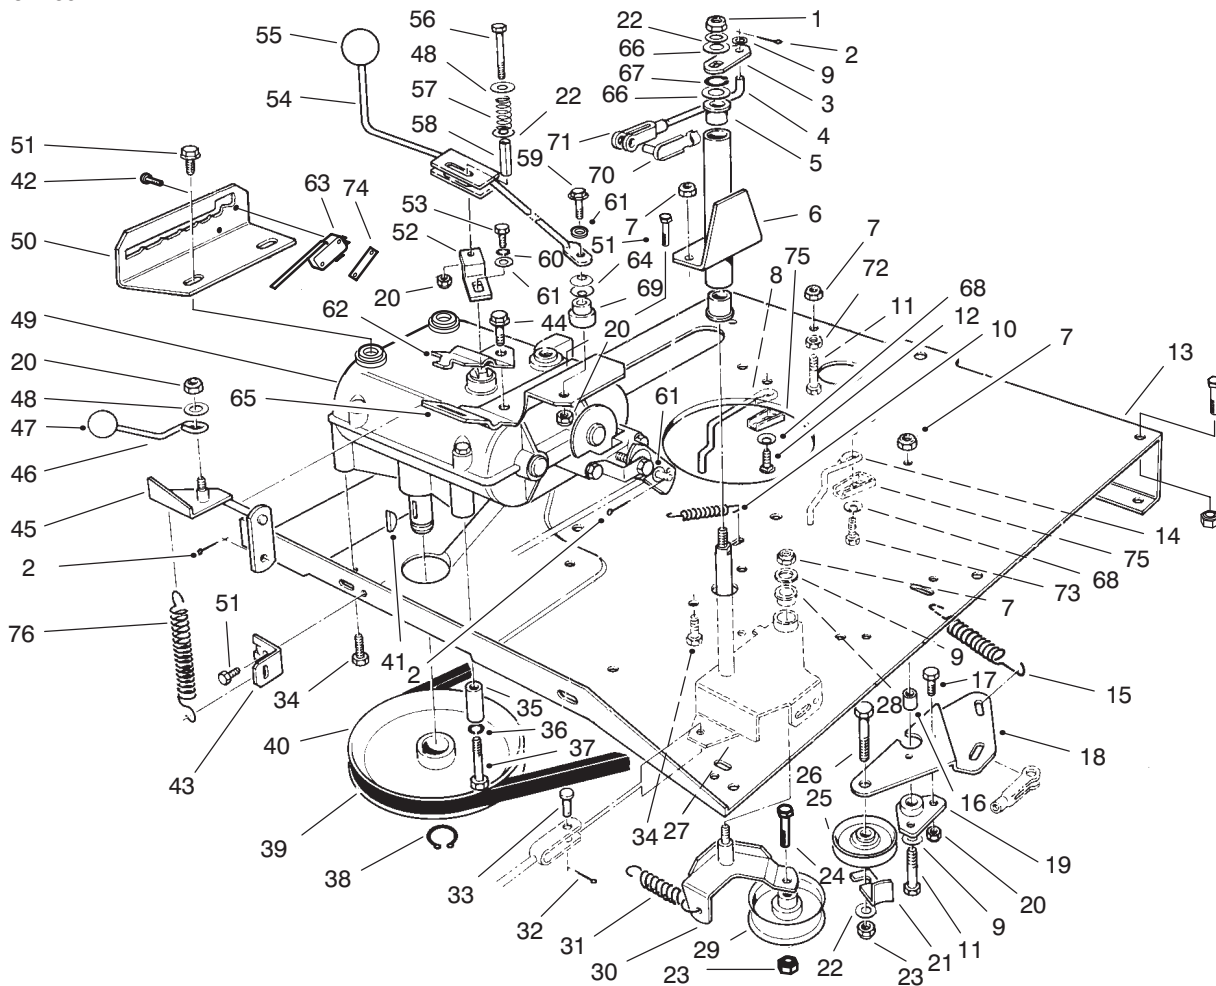

*Not Illustrated

C-1506B

TRANSMISSION & LINKAGE ASSEMBLY

Ref. No.	Part No.	Description	No. Used
1	3296-39	Nut - Lock	1
2	3272-6	Pin - Cotter	2
3	67-0690-03	Flat - Deck Engage	1
4	68-8370	Link - Deck Engage	1
5	256-90	Bushing	2
6	67-0540-03	Tube W.A. - Pivot (Incl. Ref. #5)	1
7	3296-29	Nut - Lock	13
8	67-0930	Guide R.H. - Belt, Engine	1
9	3256-23	Washer - Flat	3
10	26-6700	Spring - Return, Brake	1
11	322-6	Screw - Cap Hex. Hd.	2
12	32144-49	Screw - Tapping	1
13	76-4090-01	Plate - Engine	1
14	67-0940	Guide L.H. - Belt, Engine	1
15	68-9950	Spring - Traction	1
16	67-0410	Spacer - Pivot	1
17	321-4	Screw - Cap Hex. Hd.	2
18	67-0420-03	Plate - Mount, Idler	1
19	67-0400	Mount - Pivot	1
20	3296-42	Nut - Lock	5
21	12-9020	Retainer - Belt	1
22	3256-24	Washer - Flat	3
23	3296-59	Nut - Lock	2