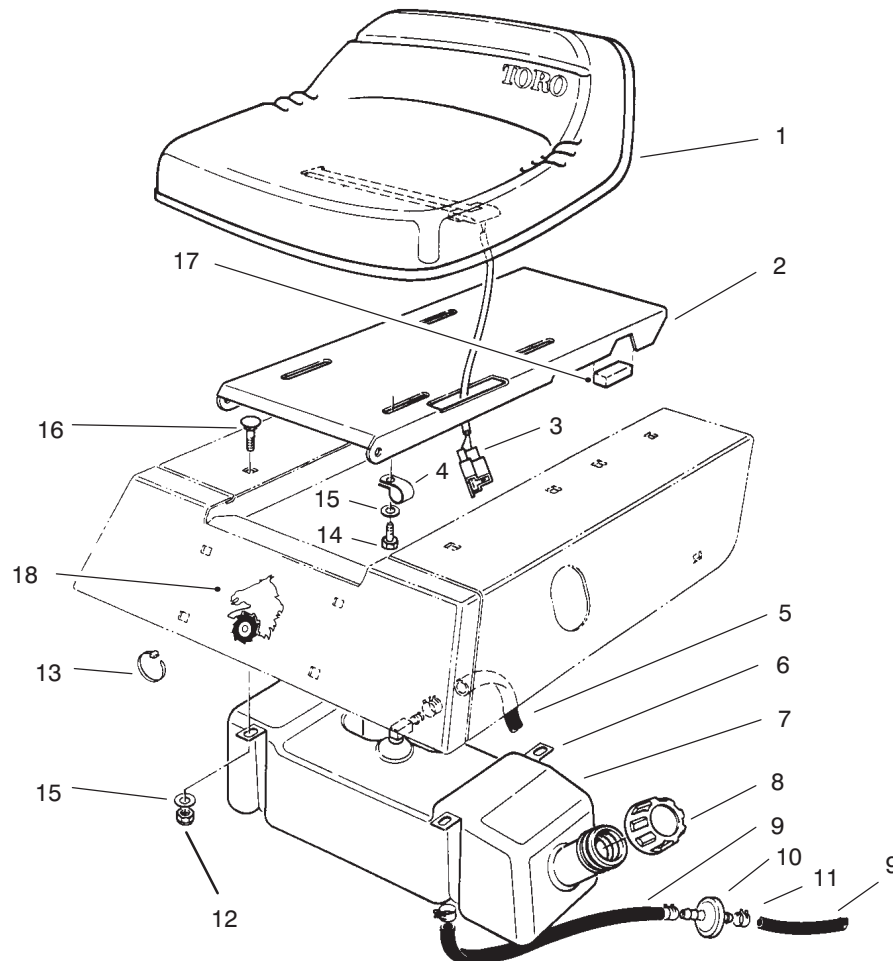

C-1941

SEAT & GAS TANK ASSEMBLY

Ref. No.	Part No.	Description	No. Used	Ref. No.	Part No.	Description	No. Used
1	88-4330	Seat	1	10	56-6360	Filter	1
2	67-1242-01	Base - Seat	1	11	2412-98	Clamp - Hose	5
3	38-1420	Switch - Seat	1	12	3296-29	Nut - Lock	4
4	18-2970	R-Clamp	1	13	3290-378	Tie - Cable	1
5	47-2986	Hose - Gas	1	14	322-3	Screw - Cap Hex. Hd.	4
6	67-0950	Strap - Tank, Gas	2	15	3256-23	Washer - Flat	8
7	80-4580	Tank - Gas	1	16	3230-20	Bolt - Carriage	4
8	55-3576	Assembly - Cap, Gas	1	17	66-6920	Pad - Isolator	2
9	47-2964	Hose - Gas	2	18	92-7978	Decal - Horsehead	1