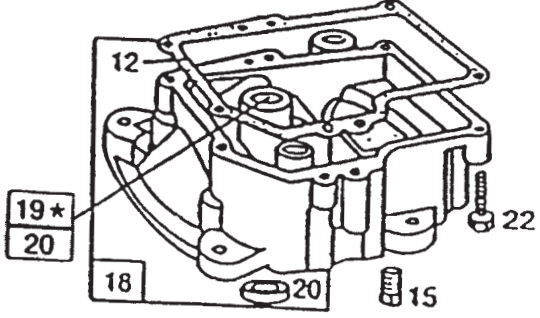

BRIGGS & STRATTON MODEL NO. 195707-0121-01

358 GASKET SET

* REQUIRES SPECIAL TOOLS TO INSTALL. SEE REPAIR INSTRUCTION MANUAL.

Assemblies include all parts shown in frames.