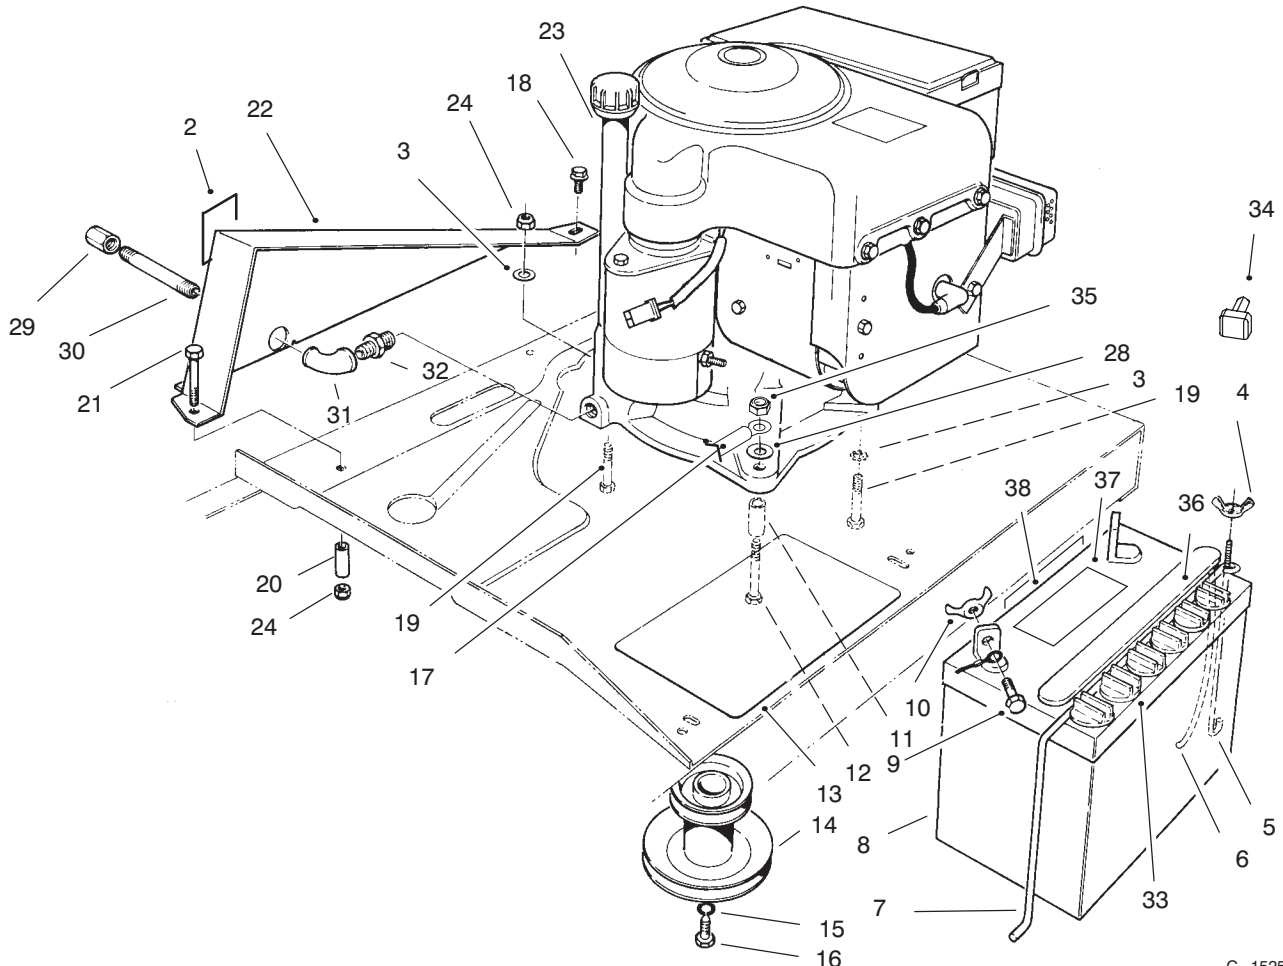

C-1525C

ENGINE ASSEMBLY

Ref. No.	Part No.	Description	No. Used
3	3256-23	Washer - Flat	2
4	32103-12	Nut - Wing	1
5	56-7720	Post - Hold Down, Battery	1
6	56-2540	Tube - Drain	1
7	56-7710	Hold Down - Battery	1
8	80-2600	Battery 12V	1
9	321-4	Screw - Cap Hex. Hd.	2
10	32103-22	Nut - Wing	2
11	80-4560	Spacer	1
12	322-12	Screw - Cap Hex. Hd.	1
13	62-4300	Pad - Anti-Skid	1
14	83-4840	Pulley - Engine	1
15	3256-25	Washer - Flat	1
16	62-3760	Screw - Cap Hex. Hd.	1
17	54-3091	Assembly - Wire Battery to Ground	2
18	32144-14	Screw - Self Tapping	1
19	322-7	Screw - Cap Hex. Hd.	3

Ref. No.	Part No.	Description	No. Used
20	67-0920	Guide - Belt	1
21	322-10	Screw - Cap Hex. Hd.	1
22	67-0962-01	Guard - Chain	1
23		Engine - 8 H.P. B & S	1
24	3296-29	Nut - Lock	4
28	3255-8	Washer - Lock	3
29	288-2	Cap - Pipe	1
30	289-34	Nipple - Pipe	1
31	2811-17	Elbow - Street	1
32	2812-1	Reducer	1
33	218-560	Cap - Battery	6
34	28-8080	Boot - Battery Terminal	1
35	32153-3	Nut - Lock	1
36	93-9354	Decal - Battery	1
37	93-7276	Decal - Danger	1
38	93-6668	Decal - Battery Charging Instructions	1