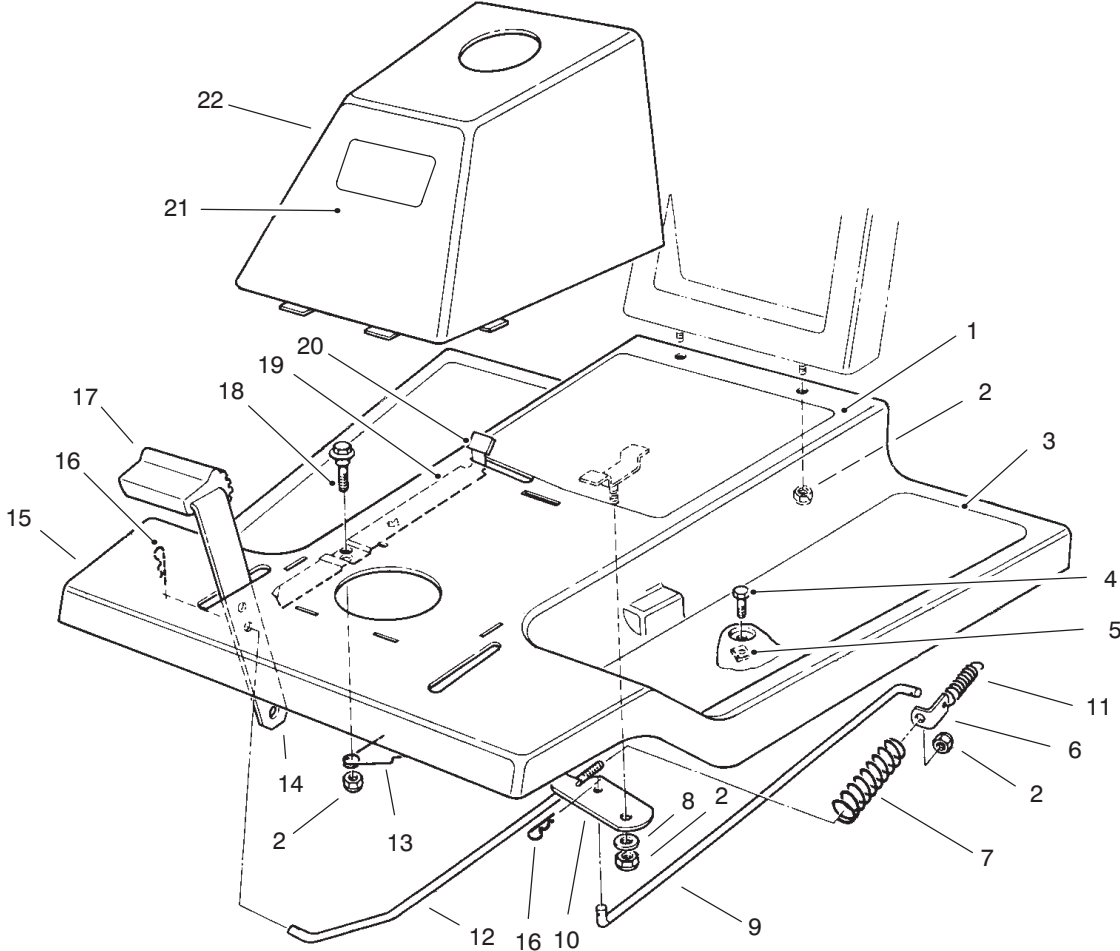

<p>MODEL NO. 70040-6900001 thru 7900578</p>	<p>PARTS CATALOG</p>
<p>WHEEL HORSE® 825 Recycler® Riding Mower</p>	

C-1940

FRONT BODY ASSEMBLY

Ref. No.	Part No.	Description	No. Used
1	93-9499	Decal - Instruction	1
2	3296-29	Nut - Lock	5
3	44-7030	Tread - Foot Rest	2
4	32104-110	Screw - Cap Hex. Hd.	4
5	3290-347	Nut - U-Type	4
6	67-1590	Bracket - Brake Return	1
7	67-1430	Spring - Compression	1
8	26-9530	Washer - Pivot	1
9	67-1340	Rod - Brake, Transmission	1
10	67-1330-03	Lever - Brake, Bellcrank	1
11	67-1450	Spring - Extension	1
12	67-1350	Rod - Front, Brake	1

Ref. No.	Part No.	Description	No. Used
13	19-1970	Spring - Brake, Parking	1
14	67-1130-03	Pedal - Brake & Clutch	2
15	67-1070-01	Body W.A. - Front	1
16	3290-250	Pin - Hair, Cotter	2
17	65-2920	Pad - Pedal	2
18	19-1470	Bolt - Shoulder	1
19	19-1610-03	Lever - Brake, Parking	1
20	19-2200	Tip - Brake, Parking	1
21	92-7981	Decal - Toro	1
22	55-7103	Tower (Incl. Ref. #21)	1

C-0005

FRAME ASSEMBLY

Ref. No.	Part No.	Description	No. Used
1	322-3	Screw - Cap Hex. Hd.	6
2	44-7140-01	Mount - Bearing, Axle	1
3	67-0520-01	Channel - R.H.	1
4	3296-29	Nut - Lock	16
5	67-0010-03	Lift W.A. - Front, Deck	1
6	67-0430	Rod - Clutch	1
7	282-27	Clevis	1
8	67-1530	Pin - Clevis	1
9	3272-6	Pin - Cotter	2
10	67-0090-03	Bracket - Link, H.O.C.	1
11	67-0050-01	Tube W.A. - Support, Rear	1
12	3296-39	Nut - Lock	5
13	67-1510-03	Brace - Stop, Deck	2
14	3290-355	Pin - Hair, Cotter	2
15	67-1460	Washer - Flat	2
16	323-10	Screw - Cap Hex. Hd.	2
17	68-8380	Spacer - Stop, Deck	2
18	67-0300-01	Lever W.A. - H.O.C.	2
19	46-2511	Bolt - Mounting, Axle	2