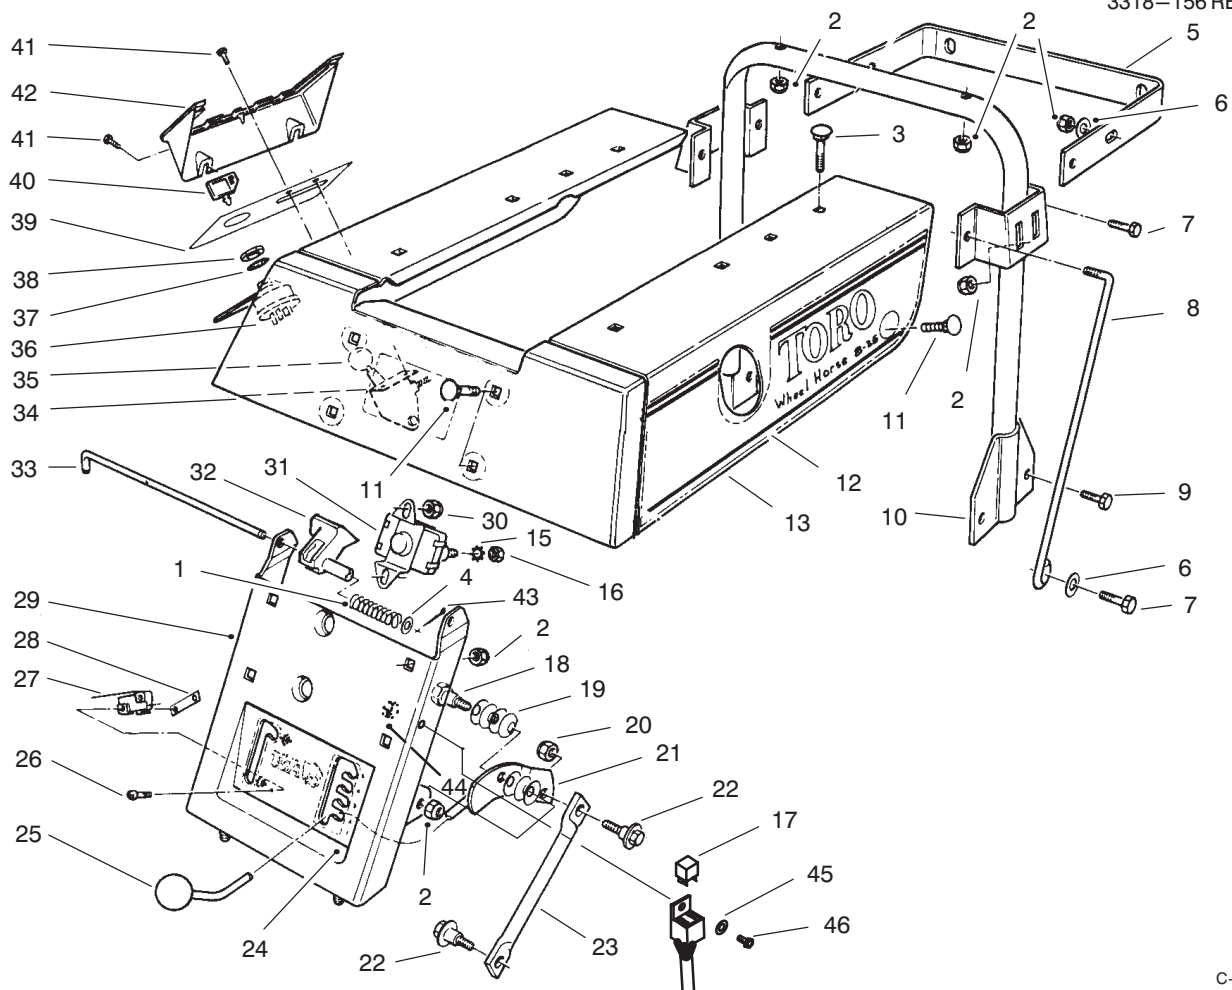

C-1942A

REAR BODY ASSEMBLY

Ref. No.	Part No.	Description	No. Used	Ref. No.	Part No.	Description	No. Used
1	71-8310	Spring - Prop, Seat	1	25	233-22	Knob	1
2	3296-29	Nut - Lock	13	26	147665	Screw - Pan Head	2
3	3230-3	Bolt - Carriage	2	27	88-9931	Switch - Micro	1
4	3256-22	Washer - Flat	1	28	3290-354	Nut - Double	1
5	67-1500-03	Bar - Stand	1	29	67-1090-01	Support W.A. - Seat	1
6	3256-23	Washer - Flat	2	30	3296-42	Nut - Lock	2
7	322-5	Screw - Cap Hex. Hd.	4	31	92-9845	Solenoid	1
8	67-1480	Brace - Support, Seat	2	32	80-4330	Prop - Seat	1
9	322-3	Screw - Cap Hex. Hd.	6	33	80-4550	Rod - Base, Seat	1
10	67-0790-03	Support W.A. - Seat	1	34	66-6640	Control - Throttle	1
11	3230-20	Bolt - Carriage	6	35	233-59	Knob	1
12	92-7979	Decal - Toro L.H.	1	36	88-9830	Switch - Ignition (Incl. Ref. #37 & 38)	1
*	92-7980	Decal - Toro R.H.	1	37	3254-5	Washer - Lock, Int. Tooth	1
13	67-0231-01	Body W.A. - Rear	1	38	218-461	Nut - Hex.	1
15	3253-3	Washer - Lock	2	39	67-1270	Decal - Panel, Control	1
16	3218-1	Nut - Jam	2	40	63-8360	Key	1
17	48-4700	Relay	1	41	32144-42	Screw - Hex. Hd. Tapping	4
18	28-0540	Bolt - Shoulder	1	42	67-1030	Cover - Panel, Control	1
19	3290-413	Washer - Belleville	7	43	3272-4	Pin - Cotter	1
20	3296-39	Nut - Lock	1	44	3296-2	Nut - Lock	1
21	67-0270	Handle W.A. - H.O.C.	1	45	3256-14	Washer - Flat	1
22	67-0870	Bolt - Shoulder	2	46	3290-134	Screw - Cap Mach. Hd.	1
23	67-0080	Link - H.O.C.	1				
24	76-3920	Decal - H.O.C./Deck Engage.	1				

*Not Illustrated