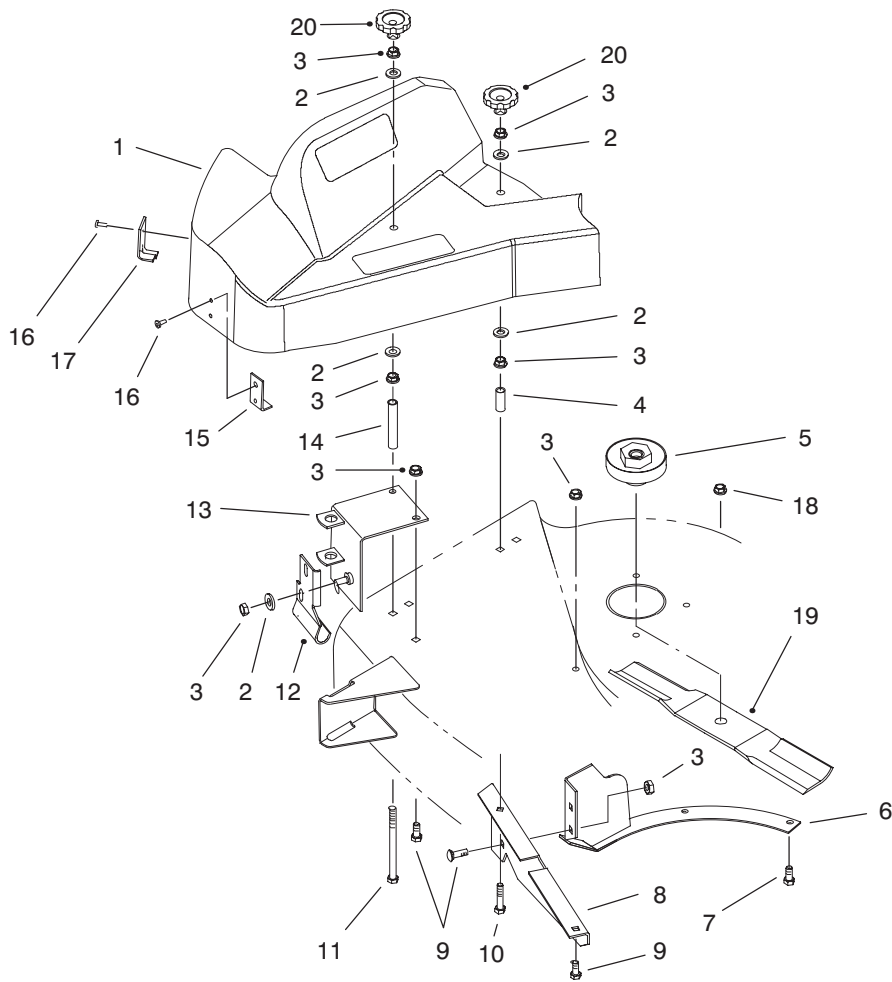

C-2141

BLOWER & IMPELLER ASSEMBLY

Ref. No.	Part No.	Description	No. Used
1	22-9741	Spacer - Flanged	1
2	82-5690	Retainer	1
3	3290-479	Screw - Panel	1
4	3257-40	Key - Woodruff	1
5	79-1470	Shaft - Blower	1
6	7038	Spacer	1
7	251-341	Bearing - Flange	4
8	251-288	Bearing - Ball	2
9	32128-20	Nut - Lock	6
10	3220-6	Nut - Hex. Jam	2

Ref. No.	Part No.	Description	No. Used
11	3253-8	Washer - Lock	2
12	79-1460	Pulley - Blower	1
13	79-7170	Cover - Blower, Bottom	1
14	3229-22	Bolt - Carriage	6
15	79-4300	Impeller	1
16	3296-56	Nut - Lock	6
17	3256-22	Washer - Flat	6
18	93-8005	Housing - Blower	1
19	3230-16	Screw - Housing	6

C-2142A

IDLER ASSEMBLY

Ref. No.	Part No.	Description	No. Used	Ref. No.	Part No.	Description	No. Used
1	3256-4	Washer - Flat	4	14	3230-16	Bolt - Carriage	5
2	92-7099	Pulley - Idler	1	15	3256-3	Washer - Flat	1
3	3296-39	Nut - Lock	2	16	79-7440	Bracket - Housing Support	1
4	79-1970	Arm - Idler	1	17	3272-7	Pin - Cotter	1
5	79-2020	Retainer - Spring	1	18	3256-26	Washer - Flat	1
6	32128-20	Nut - Lock	4	19	100284	Bushing	2
7	79-7110	Spring - Compression	1	20	79-7280	Support - Belt Shield	1
8	93-8013	Spacer - Bushing	1	21	93-1622	Pulley - Idler	1
9	93-8012	Latch - Blower	1	22	93-8007	Belt - V	1
10	79-7390	Spring - Extension	1	23	323-10	Screw - Hex. Hd. Cap	2
11	93-8016	Mount - Idler	1	24	107213	Spacer - Pivot	1
12	3272-10	Pin - Cotter	1	25	3256-24	Washer - Flat	1
13	3256-23	Washer - Flat	1	26	3296-29	Nut - Lock	1

C-2143

PULLEY & SHIELD ASSEMBLY

Ref. No.	Part No.	Description	No. Used
1	93-8025	Shield - Belt (Incl. Ref. #15-17)	1
2	3256-23	Washer - Flat	6
3	3296-29	Nut - Lock	10
4	93-8009	Tube - Latch	1
5	93-8008	Pulley - Drive	1
6	93-8006	Ring - Bagging	1
7	321-4	Screw - Hex. Hd. Cap	2
8	56-5170	Baffle - Rear	1
9	3230-16	Bolt - Carriage	4
10	3230-8	Bolt - Carriage	1