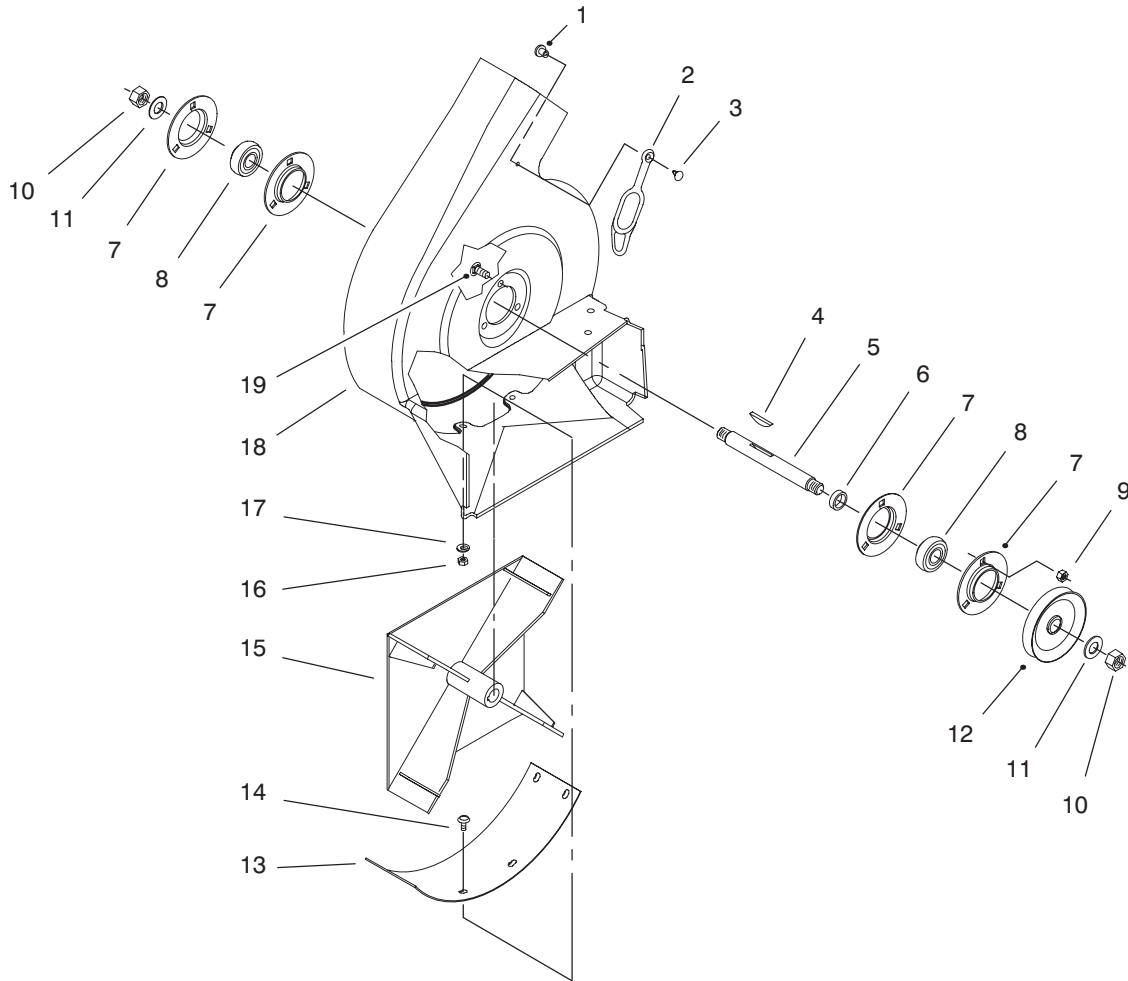

MODEL NO. 79102-6900001 & UP

PARTS CATALOG

44" VACUUM BAGGER

C-2140

HOPPER & CHUTE ASSEMBLY

Ref. No.	Part No.	Description	No. Used
1	79-7240	Chute - Discharge	1
2	114439	Rivet - Pop	24
3	117239	Chute - Seal	1
4	114966	Clamp - Seal	1
5	116347	Decal - Easy Twin	1
6	2412-91	Clamp - Cable	2
7	3296-42	Nut - Lock	4
8	92-1734	Top - Bagger	1
9	9202704	Washer	4
10	115481	Latch - Bag Top	2
11	115880	Grip - Latch	2
12	114967	Screen - Bagger	1
13	92-1736	Support - Screen	1
14	88-9570	Stiffener - Bagger (Incl. Ref. #29)	1

Ref. No.	Part No.	Description	No. Used
15	114961	Hinge - Bagger Top	1
16	323-6	Screw - Hex. Hd. Cap	2
17	114955	Frame - Hopper	1
18	3296-39	Nut - Lock	2
19	321-4	Screw - Hex. Hd.	4
20	233-68	Knob	1
21	3256-49	Washer - Flat	1
22	32144-8	Screw - Pan Hd.	1
23	114962	Spring - Extension	2
24	114960	Pin - Spring	1
25	3218-1	Nut - Hex. Jam	1
26	118320	Handle - Hopper	1
27	9790944	Spacer - Hinge	2
28	114969	Feeler - Full Bag	1
29	92-7113	Decal - Caution	1

C-2141

BLOWER & IMPELLER ASSEMBLY

Ref. No.	Part No.	Description	No. Used
1	22-9741	Spacer - Flanged	1
2	82-5690	Retainer	1
3	3290-479	Screw - Panel	1
4	3257-40	Key - Woodruff	1
5	79-1470	Shaft - Blower	1
6	7038	Spacer	1
7	251-341	Bearing - Flange	4
8	251-288	Bearing - Ball	2
9	32128-20	Nut - Lock	6
10	3220-6	Nut - Hex. Jam	2

Ref. No.	Part No.	Description	No. Used
11	3253-8	Washer - Lock	2
12	79-1460	Pulley - Blower	1
13	79-7170	Cover - Blower, Bottom	1
14	3229-22	Bolt - Carriage	6
15	79-4300	Impeller	1
16	3296-56	Nut - Lock	6
17	3256-22	Washer - Flat	6
18	93-8005	Housing - Blower	1
19	3230-16	Screw - Housing	6