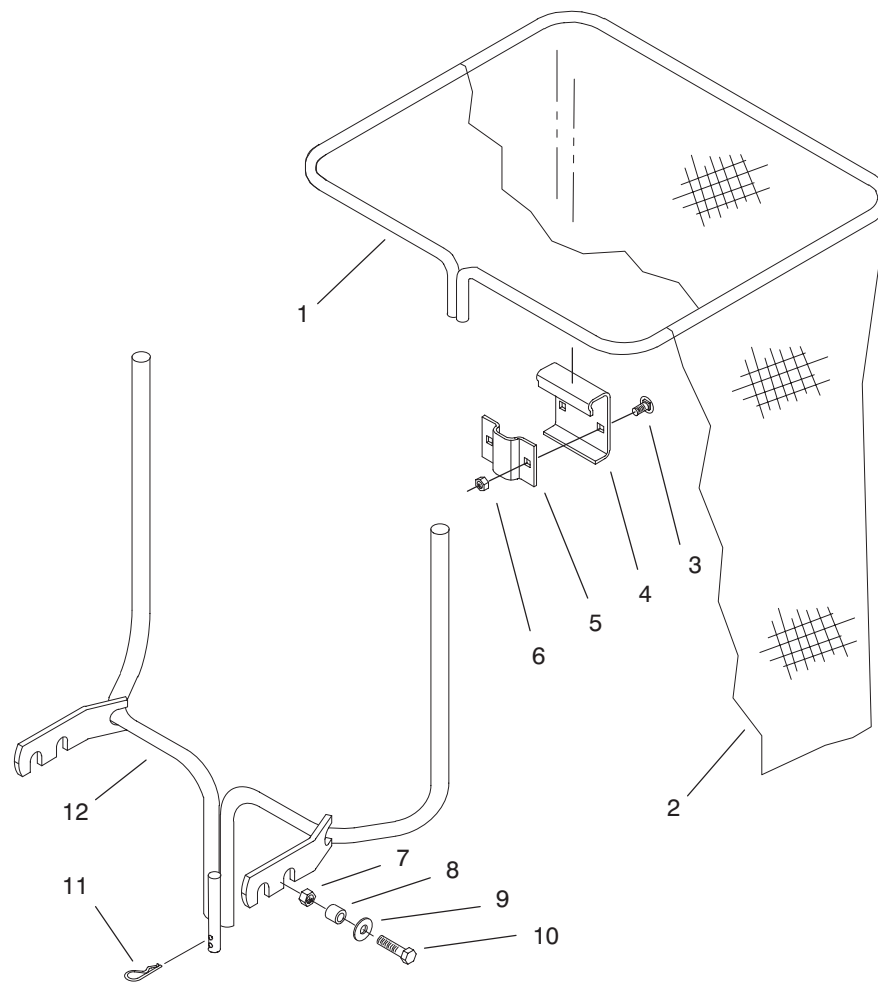

C-2144

BAG ASSEMBLY

Ref. No.	Part No.	Description	No. Used	Ref. No.	Part No.	Description	No. Used
1	114972	Frame – Bag	2	7	3296-39	Nut – Lock	2
2	93-1623	Bag – 26”	2	8	105474	Spacer – Bracket	2
3	3230-1	Bolt – Carriage	4	9	9202204	Washer – Flat	2
4	114973	Hanger – Bag	2	10	323-10	Bolt – Hex. Hd.	2
5	114974	Clamp – Hanger	2	11	9335064	Pin – Cotter	1
6	3296-29	Nut – Lock	4	12	93-8015	Bracket – Bag	1