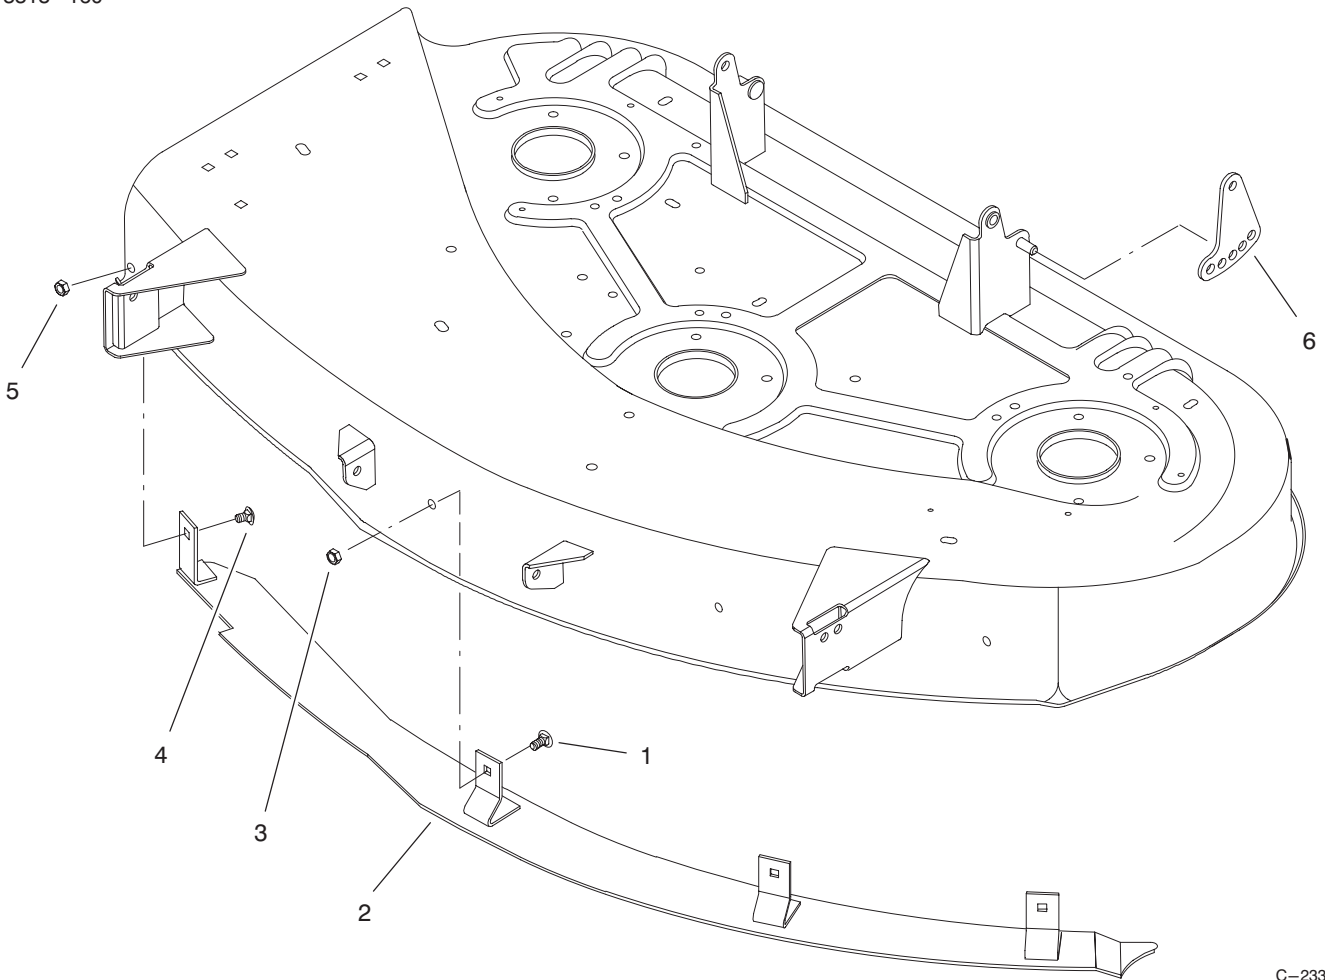

C-2332

BAFFLE ASSEMBLY & ADJUSTING LINK

Ref. No.	Part No.	Description	No. Used
1	3230-16	Screw - Carriage	3
2	93-9950	Baffle	1
3	3296-29	Nut - Lock	3

Ref. No.	Part No.	Description	No. Used
4	3230-19	Screw - Carriage	1
5	3296-47	Nut - Lock	1
6	93-9910	Link - Adjusting	2