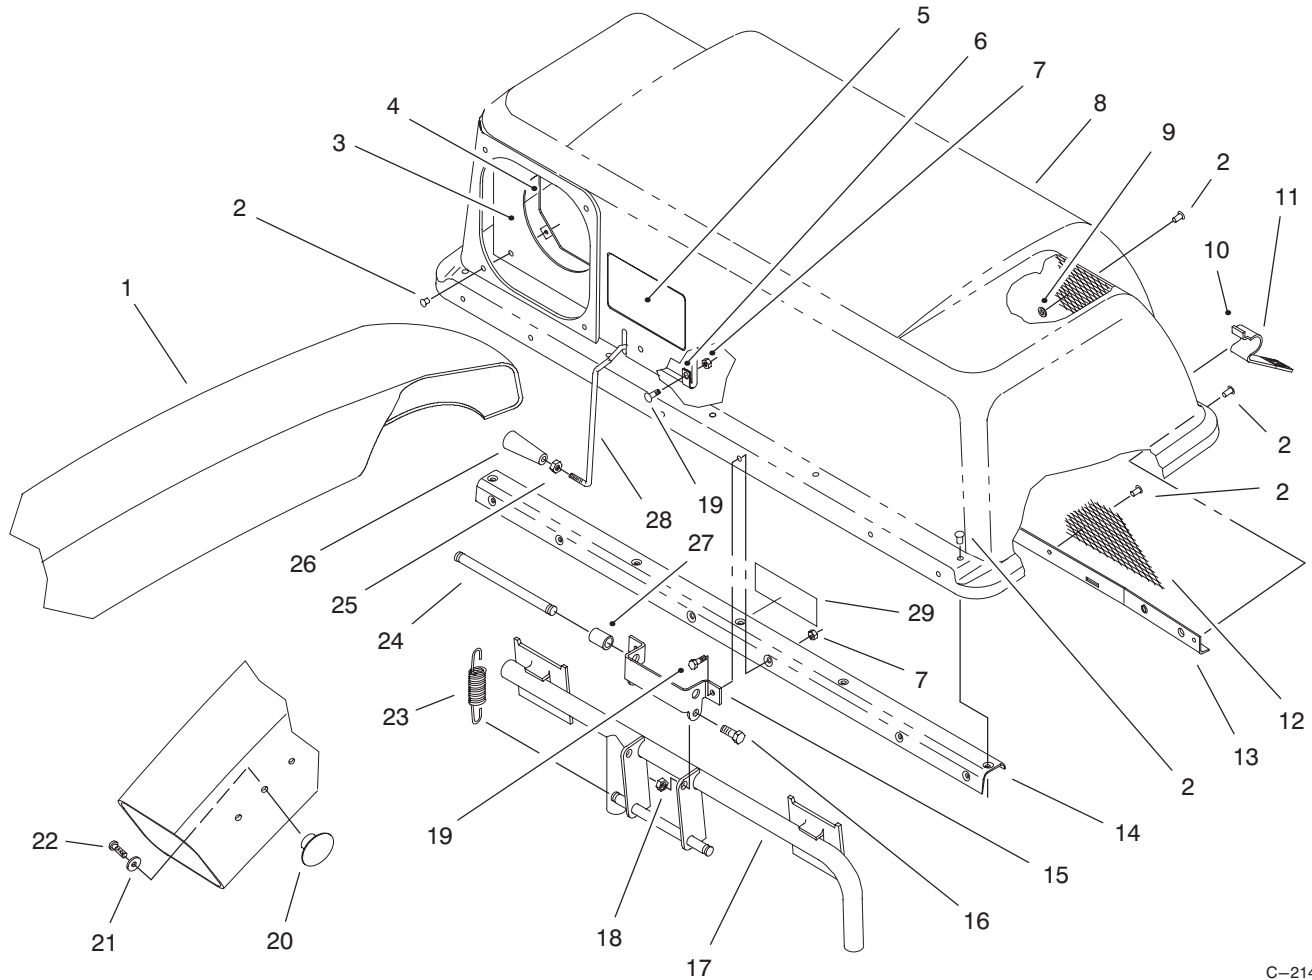

MODEL NO. 79102-6900001 & UP

PARTS CATALOG

44" VACUUM BAGGER

C-2140

HOPPER & CHUTE ASSEMBLY

Ref. No.	Part No.	Description	No. Used
1	79-7240	Chute - Discharge	1
2	114439	Rivet - Pop	24
3	117239	Chute - Seal	1
4	114966	Clamp - Seal	1
5	116347	Decal - Easy Twin	1
6	2412-91	Clamp - Cable	2
7	3296-42	Nut - Lock	4
8	92-1734	Top - Bagger	1
9	9202704	Washer	4
10	115481	Latch - Bag Top	2
11	115880	Grip - Latch	2
12	114967	Screen - Bagger	1
13	92-1736	Support - Screen	1
14	88-9570	Stiffener - Bagger (Incl. Ref. #29)	1

Ref. No.	Part No.	Description	No. Used
15	114961	Hinge - Bagger Top	1
16	323-6	Screw - Hex. Hd. Cap	2
17	114955	Frame - Hopper	1
18	3296-39	Nut - Lock	2
19	321-4	Screw - Hex. Hd.	4
20	233-68	Knob	1
21	3256-49	Washer - Flat	1
22	32144-8	Screw - Pan Hd.	1
23	114962	Spring - Extension	2
24	114960	Pin - Spring	1
25	3218-1	Nut - Hex. Jam	1
26	118320	Handle - Hopper	1
27	9790944	Spacer - Hinge	2
28	114969	Feeler - Full Bag	1
29	92-7113	Decal - Caution	1

C-2141

BLOWER & IMPELLER ASSEMBLY

Ref. No.	Part No.	Description	No. Used
1	22-9741	Spacer - Flanged	1
2	82-5690	Retainer	1
3	3290-479	Screw - Panel	1
4	3257-40	Key - Woodruff	1
5	79-1470	Shaft - Blower	1
6	7038	Spacer	1
7	251-341	Bearing - Flange	4
8	251-288	Bearing - Ball	2
9	32128-20	Nut - Lock	6
10	3220-6	Nut - Hex. Jam	2

Ref. No.	Part No.	Description	No. Used
11	3253-8	Washer - Lock	2
12	79-1460	Pulley - Blower	1
13	79-7170	Cover - Blower, Bottom	1
14	3229-22	Bolt - Carriage	6
15	79-4300	Impeller	1
16	3296-56	Nut - Lock	6
17	3256-22	Washer - Flat	6
18	93-8005	Housing - Blower	1
19	3230-16	Screw - Housing	6