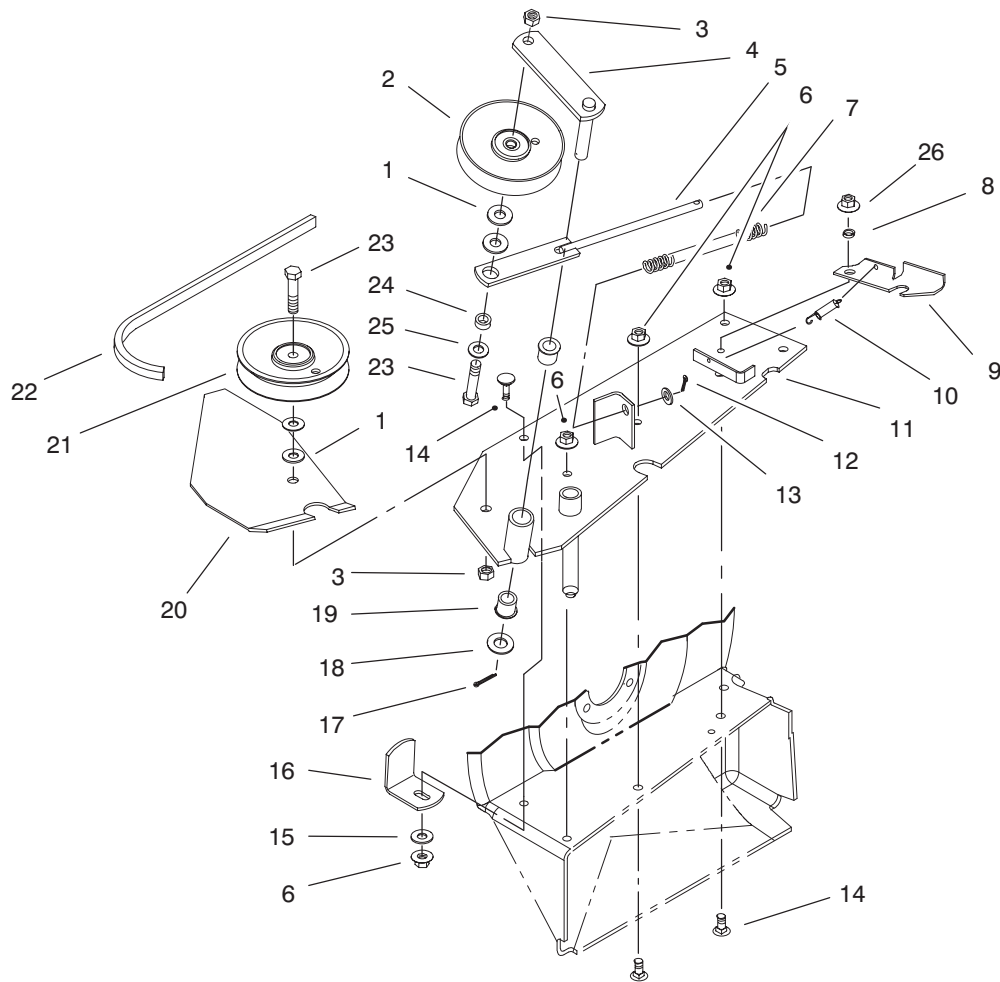

MODEL NO. 79102-6900001 & UP

PARTS CATALOG

44" VACUUM BAGGER

C-2140

HOPPER & CHUTE ASSEMBLY

Ref. No.	Part No.	Description	No. Used
1	79-7240	Chute - Discharge	1
2	114439	Rivet - Pop	24
3	117239	Chute - Seal	1
4	114966	Clamp - Seal	1
5	116347	Decal - Easy Twin	1
6	2412-91	Clamp - Cable	2
7	3296-42	Nut - Lock	4
8	92-1734	Top - Bagger	1
9	9202704	Washer	4
10	115481	Latch - Bag Top	2
11	115880	Grip - Latch	2
12	114967	Screen - Bagger	1
13	92-1736	Support - Screen	1
14	88-9570	Stiffener - Bagger (Incl. Ref. #29)	1

Ref. No.	Part No.	Description	No. Used
15	114961	Hinge - Bagger Top	1
16	323-6	Screw - Hex. Hd. Cap	2
17	114955	Frame - Hopper	1
18	3296-39	Nut - Lock	2
19	321-4	Screw - Hex. Hd.	4
20	233-68	Knob	1
21	3256-49	Washer - Flat	1
22	32144-8	Screw - Pan Hd.	1
23	114962	Spring - Extension	2
24	114960	Pin - Spring	1
25	3218-1	Nut - Hex. Jam	1
26	118320	Handle - Hopper	1
27	9790944	Spacer - Hinge	2
28	114969	Feeler - Full Bag	1
29	92-7113	Decal - Caution	1

C-2141

BLOWER & IMPELLER ASSEMBLY

Ref. No.	Part No.	Description	No. Used
1	22-9741	Spacer - Flanged	1
2	82-5690	Retainer	1
3	3290-479	Screw - Panel	1
4	3257-40	Key - Woodruff	1
5	79-1470	Shaft - Blower	1
6	7038	Spacer	1
7	251-341	Bearing - Flange	4
8	251-288	Bearing - Ball	2
9	32128-20	Nut - Lock	6
10	3220-6	Nut - Hex. Jam	2

Ref. No.	Part No.	Description	No. Used
11	3253-8	Washer - Lock	2
12	79-1460	Pulley - Blower	1
13	79-7170	Cover - Blower, Bottom	1
14	3229-22	Bolt - Carriage	6
15	79-4300	Impeller	1
16	3296-56	Nut - Lock	6
17	3256-22	Washer - Flat	6
18	93-8005	Housing - Blower	1
19	3230-16	Screw - Housing	6