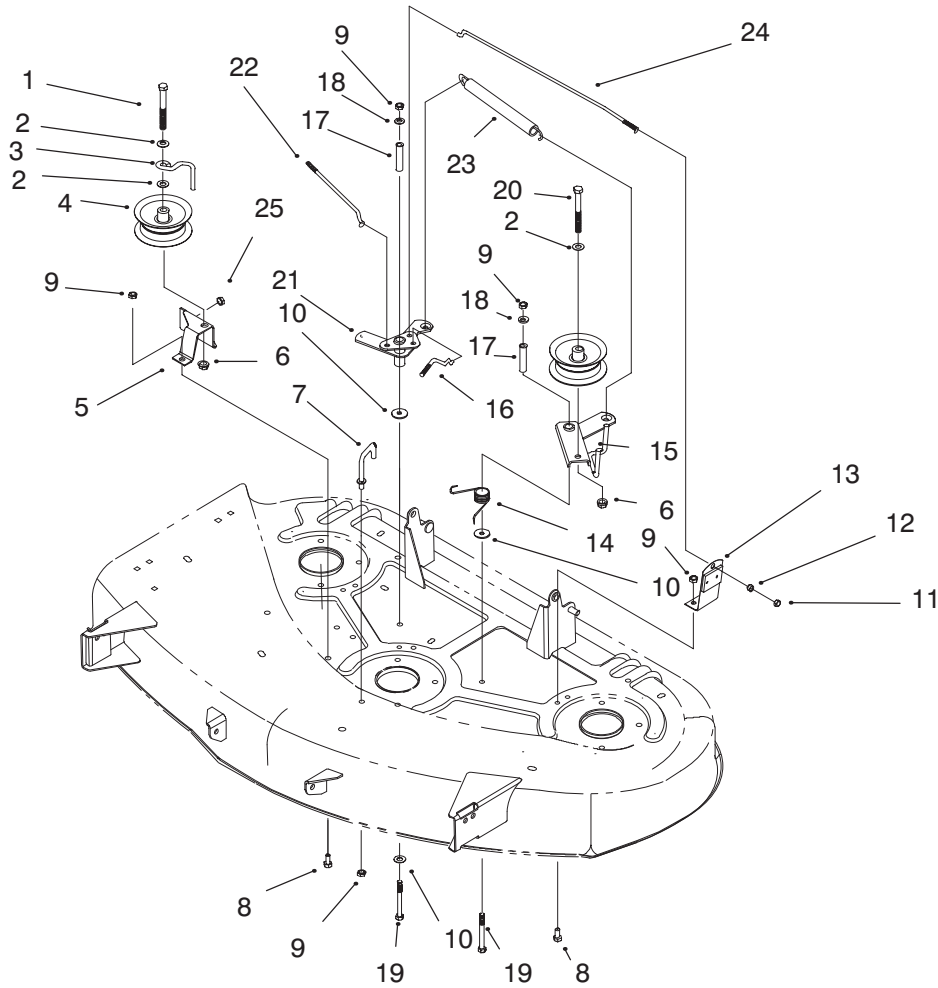

MODEL NO. 79105-6900001 & UP

PARTS CATALOG

44" RECYCLER® CUTTING UNIT

C-2297A

DECK ASSEMBLY

Ref. No.	Part No.	Description	No. Used
1	26-0671	Bolt - Blade	3
2	3290-465	Washer - Belleville	3
3	92-7952	Blade - Recycler	3
4	80-4342	Shaft - Spindle	3
5	80-4360	Shield - Bearing	3
6	80-4380	Spacer - Hardened	3
7	38-7820	Bearing - Ball	6
8	62-3661	Spacer - Bearing	3
9	88-4510	Spindle	3
10	93-3825	Deck Assembly	1
11	32144-41	Screw - Hex Washer Hd. Thread Forming	12
12	88-5360	Spacer - Pulley	3
13	88-5330	Pulley - Deck	3
14	3219-6	Nut - Hex	3

C-2297A

DECK ASSEMBLY

Ref. No.	Part No.	Description	No. Used
29	55-4300	Decal - Warning	2
30	68-3650	Decal - Danger Deflector	1
31	66-1340	Decal - Discharge	1
32	93-3776	Decal - Deck Recycler	1
33	93-3777	Decal - Belt	1
34	93-1122	Decal - Danger	1

Ref. No.	Part No.	Description	No. Used
35	93-7282	Decal - Wheel Adjustment	1
36	68-3660	Decal - Shield Danger	2
37	3290-307	Pin - Hair Cotter	4
38	80-6990	Washer - Hardened	2
39	93-3884	V-Belt	1
40	3256-24	Washer - Flat	2

C-2298A

BELT COVER & DEFLECTOR ASSEMBLY

Ref. No.	Part No.	Description	No. Used	Ref. No.	Part No.	Description	No. Used
1	29-5590	Bracket - Pivot	2	17	3230-1	Screw - Carriage	4
2	3296-5	Nut - Lock	2	18	84-5760	Plate - Kicker	4
3	40-6230	Spring - Torsion	2	19	3296-29	Nut - Lock	4
4	57-6980	Deflector Assembly	1	20	93-3866	Cover - Belt L.H.	1
5	3211-15	Screw - Hex Hd. Cap	2	21	32104-76	Screw - Self Tapping	9
6	283-2	Pin - Clevis	2	23	3290-456	Washer - Lock	4
7	3290-307	Pin - Cotter	2	24	93-3865	Cover - Belt R.H.	1
8	56-6591	Bolt - Wheel	2	25	93-3876	Insert - Belt Cover	1
9	701756	Wheel - Deck	2	26	3296-29	Nut - Lock	4
10	93-8010	Plate - Gage Wheel	2	27	3231-21	Bolt - Carriage	2
11	3296-59	Nut - Lock	2	28	3296-39	Nut - Lock	2
12	3230-23	Screw - Carriage	4	29	3256-5	Washer - Flat	2
13	93-7651	Baffle - R.H.	1	30	59-4310	Spacer	4
14	32149-1	Nut - Keps	8	31	43-8480	Decal - Danger	1
15	322-6	Screw - Hex Hd. Cap	4				
16	93-7652	Baffle - L.H.	1				