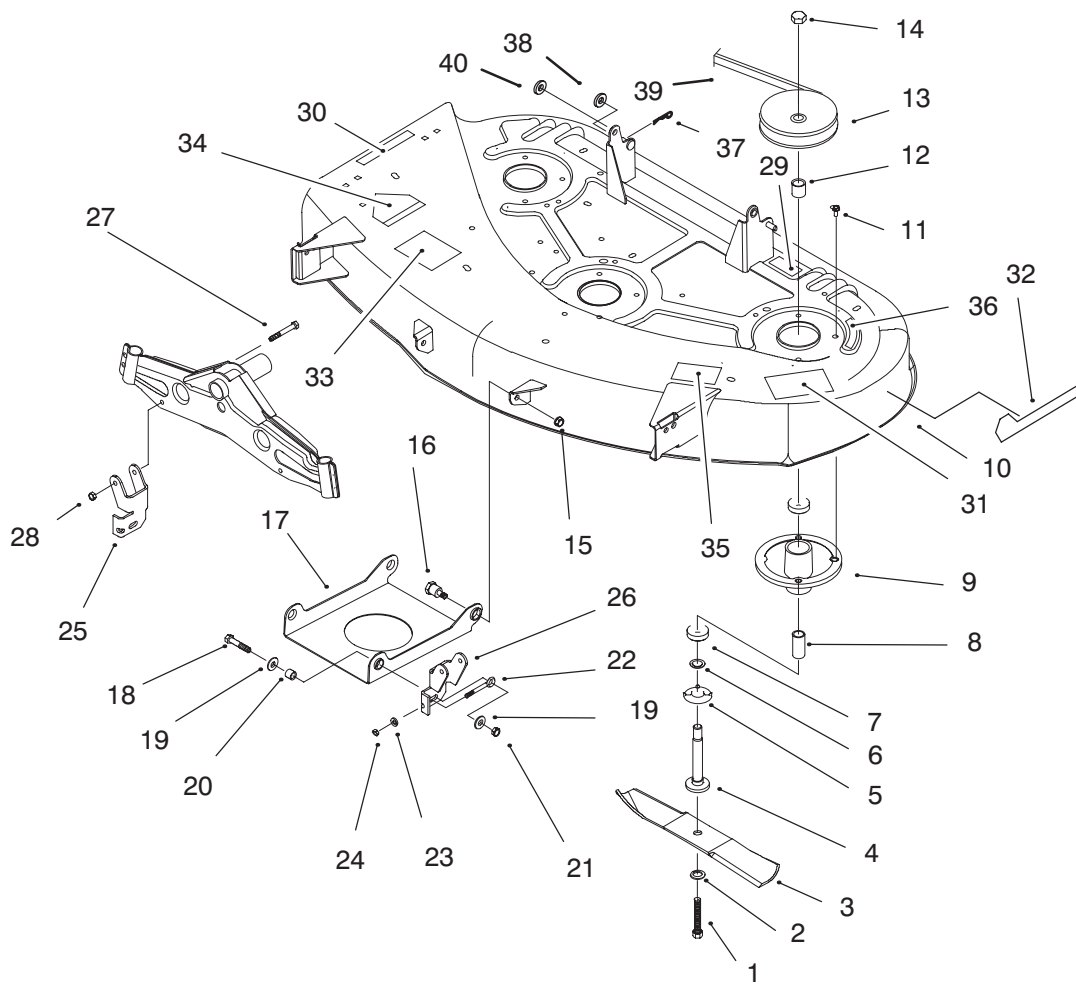

MODEL NO. 79105-6900001 & UP

PARTS CATALOG

44" RECYCLER® CUTTING UNIT

C-2297A

DECK ASSEMBLY

Ref. No.	Part No.	Description	No. Used
1	26-0671	Bolt - Blade	3
2	3290-465	Washer - Belleville	3
3	92-7952	Blade - Recycler	3
4	80-4342	Shaft - Spindle	3
5	80-4360	Shield - Bearing	3
6	80-4380	Spacer - Hardened	3
7	38-7820	Bearing - Ball	6
8	62-3661	Spacer - Bearing	3
9	88-4510	Spindle	3
10	93-3825	Deck Assembly	1
11	32144-41	Screw - Hex Washer Hd. Thread Forming	12
12	88-5360	Spacer - Pulley	3
13	88-5330	Pulley - Deck	3
14	3219-6	Nut - Hex	3

Ref. No.	Part No.	Description	No. Used
15	3296-39	Nut - Lock	2
16	56-7530	Bolt - Shoulder	2
17	93-3881	Pan - Front Deck Suspension	1
18	323-9	Screw - Hex Hd. Cap	2
19	80-6990	Washer - Hardened	4
20	93-9847	Spacer	2
21	3296-39	Nut - Hex Lock	2
22	61-9980	Screw - Adjusting	2
23	3256-22	Washer - Flat	2
24	3296-42	Nut - Lock	2
25	93-9849	Bracket - Deck R.H.	1
26	93-9848	Bracket - Deck L.H.	1
27	322-12	Screw - Hex Hd. Cap	2
28	3296-29	Nut - Lock	2

C-2297A

DECK ASSEMBLY

Ref. No.	Part No.	Description	No. Used
29	55-4300	Decal - Warning	2
30	68-3650	Decal - Danger Deflector	1
31	66-1340	Decal - Discharge	1
32	93-3776	Decal - Deck Recycler	1
33	93-3777	Decal - Belt	1
34	93-1122	Decal - Danger	1

Ref. No.	Part No.	Description	No. Used
35	93-7282	Decal - Wheel Adjustment	1
36	68-3660	Decal - Shield Danger	2
37	3290-307	Pin - Hair Cotter	4
38	80-6990	Washer - Hardened	2
39	93-3884	V-Belt	1
40	3256-24	Washer - Flat	2