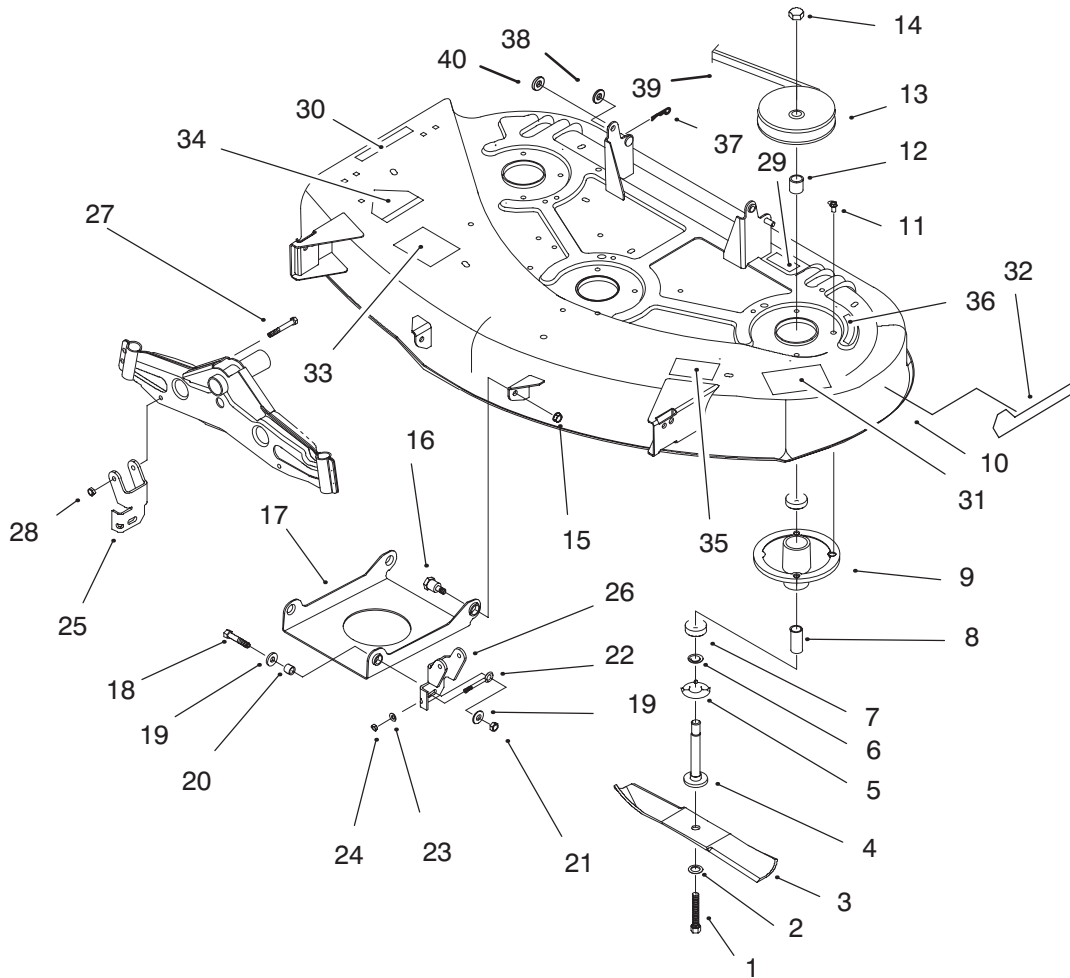

MODEL NO. 79105-6900001 & UP

PARTS CATALOG

44" RECYCLER® CUTTING UNIT

C-2297A

DECK ASSEMBLY

Ref. No.	Part No.	Description	No. Used
1	26-0671	Bolt - Blade	3
2	3290-465	Washer - Belleville	3
3	92-7952	Blade - Recycler	3
4	80-4342	Shaft - Spindle	3
5	80-4360	Shield - Bearing	3
6	80-4380	Spacer - Hardened	3
7	38-7820	Bearing - Ball	6
8	62-3661	Spacer - Bearing	3
9	88-4510	Spindle	3
10	93-3825	Deck Assembly	1
11	32144-41	Screw - Hex Washer Hd. Thread Forming	12
12	88-5360	Spacer - Pulley	3
13	88-5330	Pulley - Deck	3
14	3219-6	Nut - Hex	3

Ref. No.	Part No.	Description	No. Used
15	3296-39	Nut - Lock	2
16	56-7530	Bolt - Shoulder	2
17	93-3881	Pan - Front Deck Suspension	1
18	323-9	Screw - Hex Hd. Cap	2
19	80-6990	Washer - Hardened	4
20	93-9847	Spacer	2
21	3296-39	Nut - Hex Lock	2
22	61-9980	Screw - Adjusting	2
23	3256-22	Washer - Flat	2
24	3296-42	Nut - Lock	2
25	93-9849	Bracket - Deck R.H.	1
26	93-9848	Bracket - Deck L.H.	1
27	322-12	Screw - Hex Hd. Cap	2
28	3296-29	Nut - Lock	2

C-2297A

DECK ASSEMBLY

Ref. No.	Part No.	Description	No. Used
29	55-4300	Decal - Warning	2
30	68-3650	Decal - Danger Deflector	1
31	66-1340	Decal - Discharge	1
32	93-3776	Decal - Deck Recycler	1
33	93-3777	Decal - Belt	1
34	93-1122	Decal - Danger	1

Ref. No.	Part No.	Description	No. Used
35	93-7282	Decal - Wheel Adjustment	1
36	68-3660	Decal - Shield Danger	2
37	3290-307	Pin - Hair Cotter	4
38	80-6990	Washer - Hardened	2
39	93-3884	V-Belt	1
40	3256-24	Washer - Flat	2