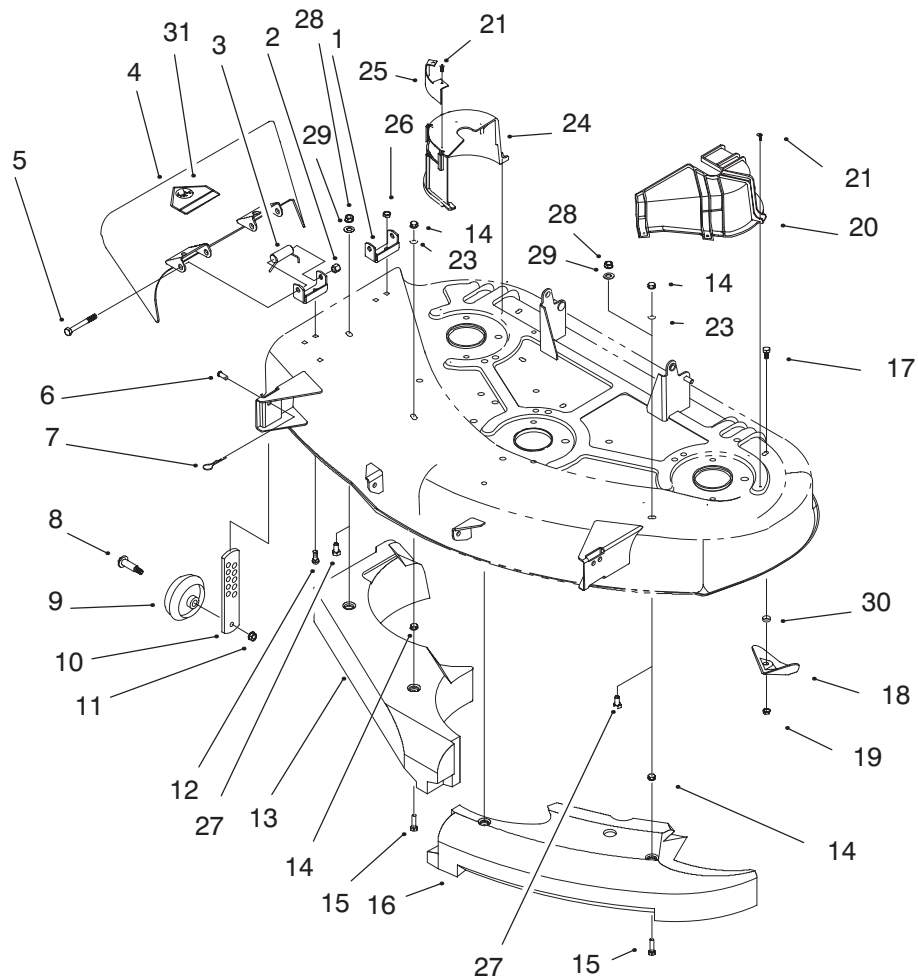

MODEL NO. 79105-6900001 & UP

PARTS CATALOG

44" RECYCLER® CUTTING UNIT

C-2297A

DECK ASSEMBLY

Ref. No.	Part No.	Description	No. Used
1	26-0671	Bolt - Blade	3
2	3290-465	Washer - Belleville	3
3	92-7952	Blade - Recycler	3
4	80-4342	Shaft - Spindle	3
5	80-4360	Shield - Bearing	3
6	80-4380	Spacer - Hardened	3
7	38-7820	Bearing - Ball	6
8	62-3661	Spacer - Bearing	3
9	88-4510	Spindle	3
10	93-3825	Deck Assembly	1
11	32144-41	Screw - Hex Washer Hd. Thread Forming	12
12	88-5360	Spacer - Pulley	3
13	88-5330	Pulley - Deck	3
14	3219-6	Nut - Hex	3

Ref. No.	Part No.	Description	No. Used
15	3296-39	Nut - Lock	2
16	56-7530	Bolt - Shoulder	2
17	93-3881	Pan - Front Deck Suspension	1
18	323-9	Screw - Hex Hd. Cap	2
19	80-6990	Washer - Hardened	4
20	93-9847	Spacer	2
21	3296-39	Nut - Hex Lock	2
22	61-9980	Screw - Adjusting	2
23	3256-22	Washer - Flat	2
24	3296-42	Nut - Lock	2
25	93-9849	Bracket - Deck R.H.	1
26	93-9848	Bracket - Deck L.H.	1
27	322-12	Screw - Hex Hd. Cap	2
28	3296-29	Nut - Lock	2

C-2297A

DECK ASSEMBLY

Ref. No.	Part No.	Description	No. Used
29	55-4300	Decal - Warning	2
30	68-3650	Decal - Danger Deflector	1
31	66-1340	Decal - Discharge	1
32	93-3776	Decal - Deck Recycler	1
33	93-3777	Decal - Belt	1
34	93-1122	Decal - Danger	1

Ref. No.	Part No.	Description	No. Used
35	93-7282	Decal - Wheel Adjustment	1
36	68-3660	Decal - Shield Danger	2
37	3290-307	Pin - Hair Cotter	4
38	80-6990	Washer - Hardened	2
39	93-3884	V-Belt	1
40	3256-24	Washer - Flat	2