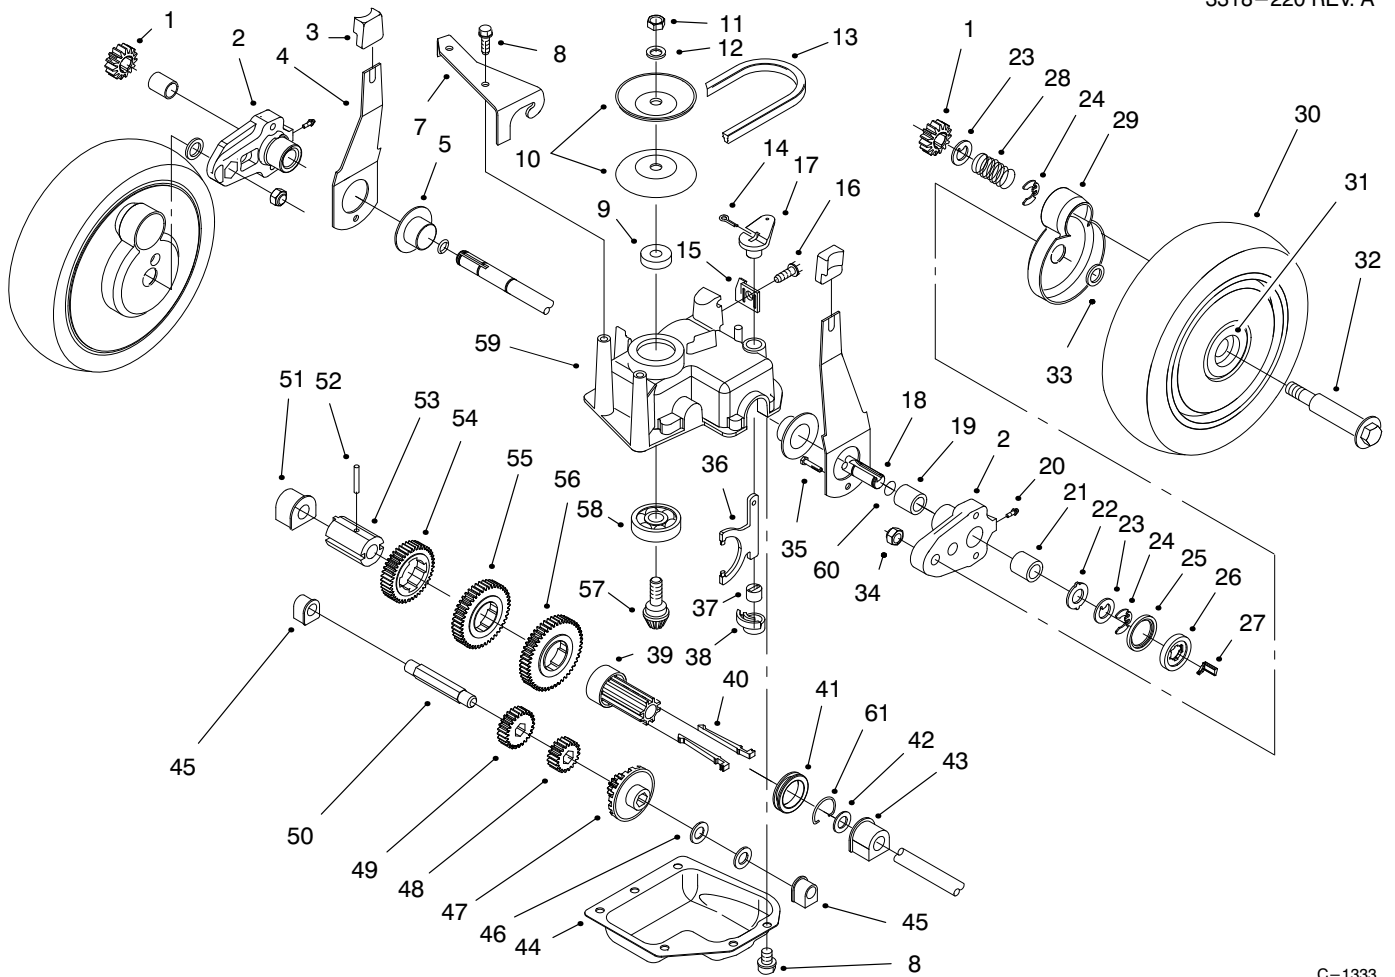

C-1333

GEAR CASE ASSEMBLY (CONTINUED)

Ref. No.	Part No.	Description	No. Used	Ref. No.	Part No.	Description	No. Used
49	55-3800	Gear - Pinion	1	56	55-3770	Gear - 49 Tooth 1st Gear	1
50	60-8800	Shaft - Intermediate	1	57	60-8890	Pinion - Bevel	1
51	60-8850	Bushing - Output Shaft	1	58	38-7820	Bearing - Ball	1
52	32121-120	Pin - Coil	1	59	60-8710	Gear Case - Upper	1
53	60-8790	Sleeve - Gear	1	60	237-153	O-Ring	2
54	55-3810	Gear - 39 Tooth 3rd Gear	1	61	65-5250	Clip - Spring	1
55	55-3790	Gear - 44 Tooth 2nd Gear	1	*	62-6673	Gear Case Assembly	1

*Not Illustrated