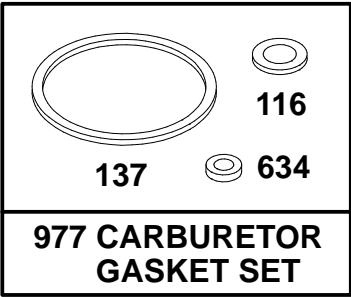

977 CARBURETOR GASKET SET

Assemblies include all parts shown in frames.

ENGINE GTS 150

Ref. No.	Part No.	Description	No. Used
★3	77-9060	Seal - Oil	1
★7	77-7740	Gasket - Cylinder Head	1
★9	77-9250	Gasket - Breather	1
★9A	77-7410	Gasket - Breather	1
★12	77-7550	Gasket - Engine Base	1
★20	77-7570	Seal - Oil	1
●104	77-8180	Pin - Float Hinge	1
●◆116	77-8210	Gasket - Sealing	1
★116A	77-7660	O-Ring	1
●118	77-9620	Valve and Spring - Needle	1
121	77-9580	Carburetor Overhaul Kit	1
●122	77-7820	Adapter Assembly	1
●127	94-1651	Plug - Welch	1
●134	77-8110	Valve - Inlet (Includes Seat)	1

Ref. No.	Part No.	Description	No. Used
●◆137	77-8200	Gasket - Float Bowl	1
★163	77-7960	Gasket - Air Cleaner	1
358	77-8900	Gasket Set	1
★524	77-7270	Seal - O-Ring	1
◆634	77-8150	Washer - Seal	1
★842	77-7300	Seal - O-Ring	1
★868	77-7890	Seal Assy. - Valve	1
★868A	77-7900	Seal - Valve	1
★883	77-7760	Gasket - Exhaust	1
977	77-8930	Carburetor Gasket Set	1
★1022	77-7320	Gasket - Rocker Cover	1
●1039	77-7250	Limiter - Float	1
★1041	77-8590	Seal - Foam	1
●1091	77-9650	Cap - Limiter	1

● Incl. in Carburetor Overhaul Kit - Part No. 77-9580
◆ Incl. in Carburetor Gasket Set - Part No. 77-8930

★ Included in Gasket Set - Part No. 77-8900