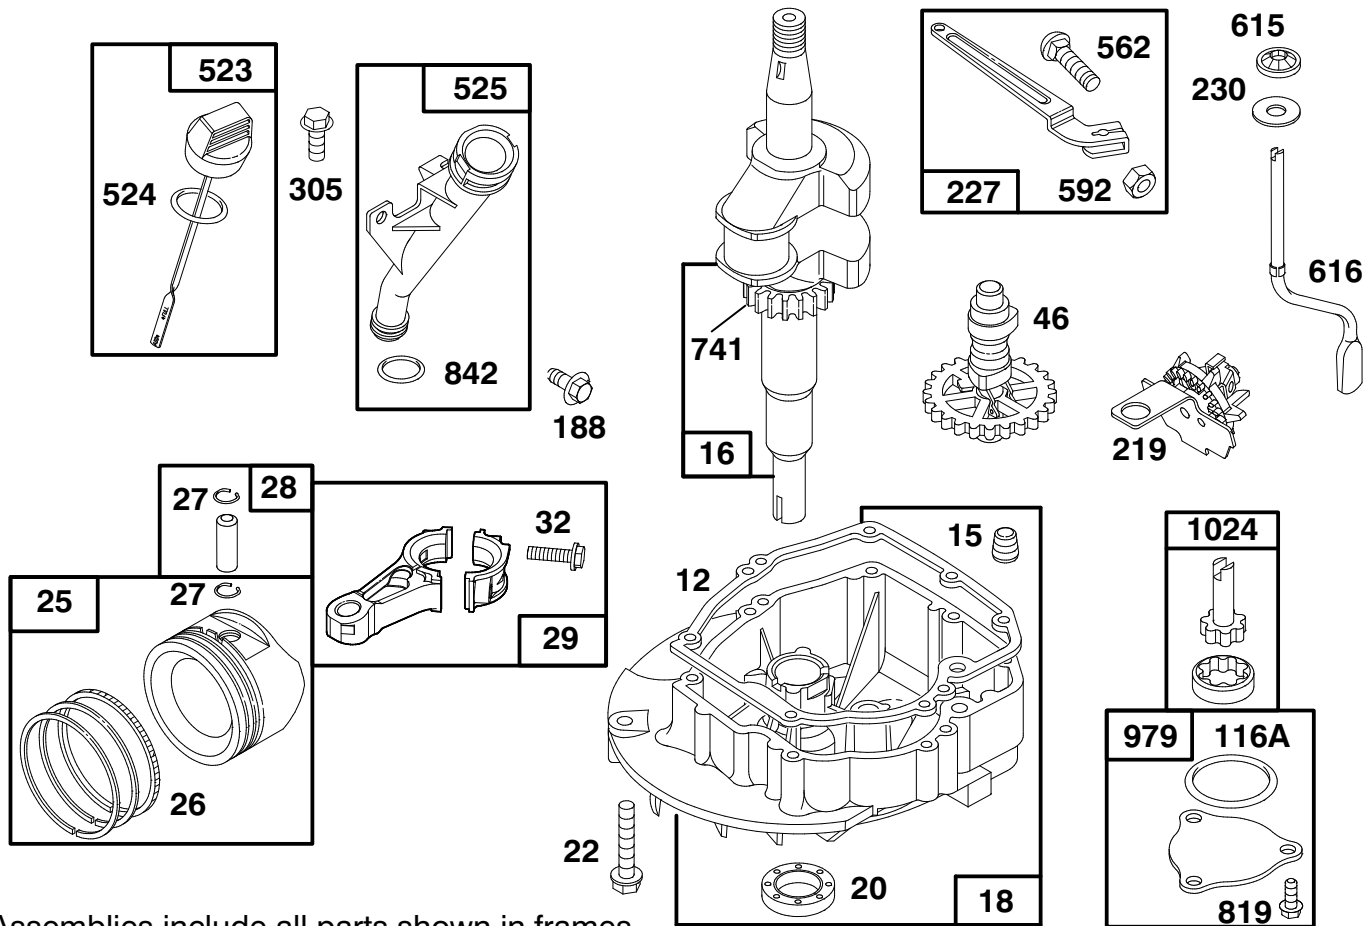

Assemblies include all parts shown in frames.

ENGINE GTS 150

Ref. No.	Part No.	Description	No. Used
★12	77-7550	Gasket – Engine Base	1
15	77-9240	Plug – Pipe	1
16	77-9330	Crankshaft	1
		Note: Order Part No. 77-7540 For Timing Gear Key.	
18	77-7560	Base – Engine	1
★20	77-7570	Seal – Oil	1
22	77-9070	Screw – Engine Base	1
25	77-7690	Piston Assy. (Std.)	1
26	77-7700	Ring Set (Std.)	1
27	77-7710	Lock – Piston Pin	1
28	77-9340	Pin Assy. – Piston	1
29	77-7670	Rod – Connecting	1
32	77-9350	Screw – Connecting Rod	1
46	77-7490	Gear – Cam	1
★116A	77-7660	O-Ring	1
188	77-9360	Screw – Hex. Head	1

Ref. No.	Part No.	Description	No. Used
219	77-7500	Gear – Governor	1
227	77-7370	Lever Assy. – Governor	1
230	77-7470	Washer	1
305	77-8310	Screw – Hex. Head	1
523	77-7260	Dipstick – Oil	1
★524	77-7270	Seal – O-Ring	1
525	77-7280	Tube – Oil Filler	1
562	77-7380	Bolt – Governor Lever	1
592	77-7390	Nut – Hex.	1
615	77-7480	Pushnut	1
616	77-7460	Crank – Governor	1
741	77-7530	Gear – Timing	1
819	77-7450	Screw – Cap	1
★842	77-7300	Seal – O-Ring	1
979	77-7650	Cover – Oil Pump	1
1024	77-7640	Pump – Oil	1

★ Included in Gasket Set – Part No. 77-8900