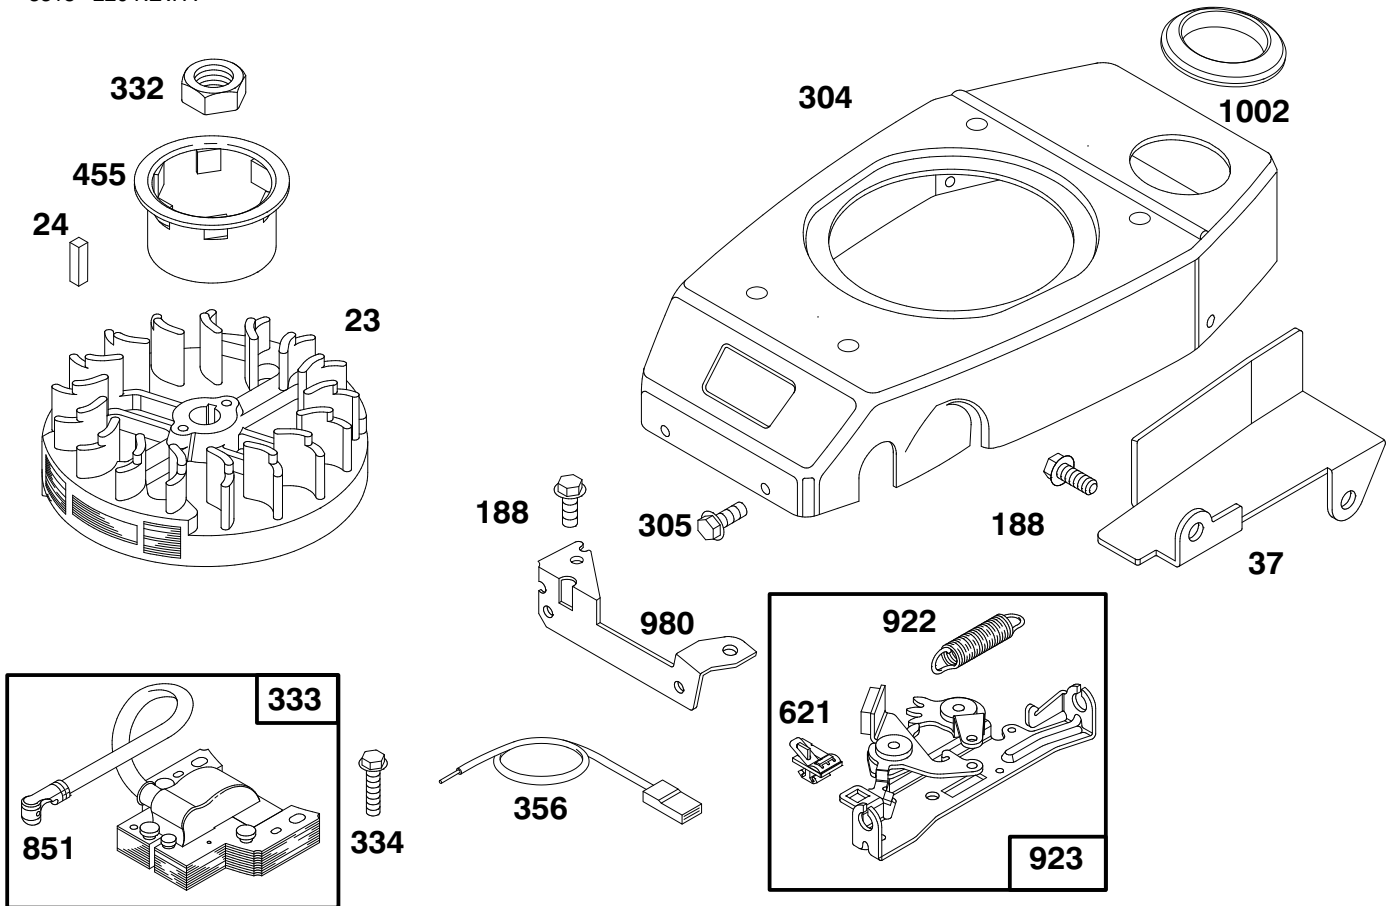

Assemblies include all parts shown in frames.

ENGINE GTS 150

Ref. No.	Part No.	Description	No. Used
23	77-8330	Flywheel - Magneto	1
24	77-8340	Key - Flywheel	1
37	77-7190	Guard - Flywheel	1
188	77-9360	Screw - Hex. Head	1
304	77-8260	Housing - Blower	1
305	77-8310	Screw - Hex. Head	1
332	77-8360	Nut - Flywheel	1
333	77-8420	Armature - Magneto	1
334	77-9420	Screw - Armature Mtg.	1

Ref. No.	Part No.	Description	No. Used
356	77-8400	Wire - Ground	1
455	77-8350	Cup - Starter	1
621	77-8010	Switch - Stop	1
851	77-9450	Terminal - Spark Plug	1
922	77-8860	Spring - Brake	1
923	77-9460	Brake Assy.	1
980	77-7140	Bracket - Blower Hsg.	1
1002	77-7180	Grommet	1