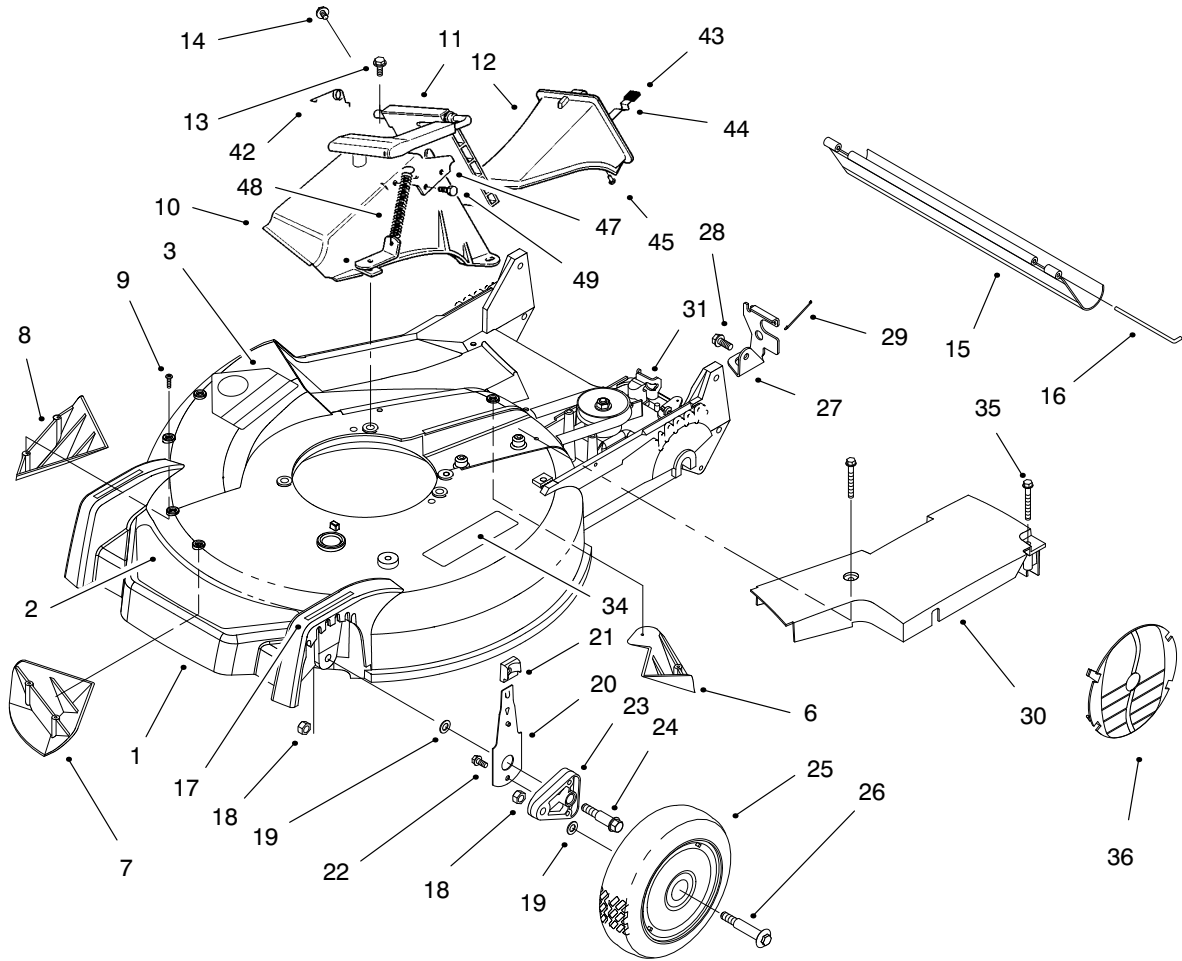

MODEL NO. 20474-690001 & UP

PARTS
CATALOG

21" RECYCLER[®]
Rear Bagging Mower

C-2396

HOUSING ASSEMBLY

Ref. No.	Part No.	Description	No. Used
1	16-9489	Housing - 21" (Incl. Ref. #3, 5-9 pg. 1, 34 pg. 2)	1
2	93-3696	Decal - Deck	1
3	39-5770	Decal - Danger	1
6	92-1750	Plate - Kicker Rear	1
7	92-1720	Kicker - RH Front	1
8	92-1730	Kicker - LH Front	1
9	32144-111	Screw - PPH	6
10	82-9150	Chute - Discharge	1
11	93-7351	Door - Discharge	1
12	77-0500	Plug - Discharge (Incl. Ref. #43-45)	1
13	46-6811	Screw - Hex Washer Hd.	3
14	46-6810	Screw - Hex Washer Hd.	1
15	44-0580	Shield - Trailing	1

Ref. No.	Part No.	Description	No. Used
16	33-3208	Rod - Shield	1
17	92-2279	Decal - HOC	4
18	3296-6	Nut - Lock	4
19	40-1940	Washer	4
20	66-0541	Spring Arm Ass'y - Front	2
21	25-7740	Knob - Arm	2
22	32144-85	Screw - Hex Hd.	2
23	66-0580	Arm - Pivot	2
24	66-0560	Screw - Shoulder	2
25	14-9989	Wheel & Tire Assembly	2
26	27-6232	Bolt - Wheel	2
27	82-5680	Bracket - Adjustment Trac.	1
28	32144-70	Screw - Tapping	3
29	46-7030	Retainer - Cable	1
30	82-9910	Cover - Belt	1
31	62-6673	Gear Case Assembly	1

C-2396

HOUSING ASSEMBLY (Continued)

Ref. No.	Part No.	Description	No. Used
34	93-0248	Decal - Warning	1
35	37-7260	Screw - Tapping	2
36	91-2253	Cover - Wheel	1
41	71-9350	Bracket - Spring	1
42	80-3770	Retainer - Door	1
43	76-4650	Grip - Latch	1