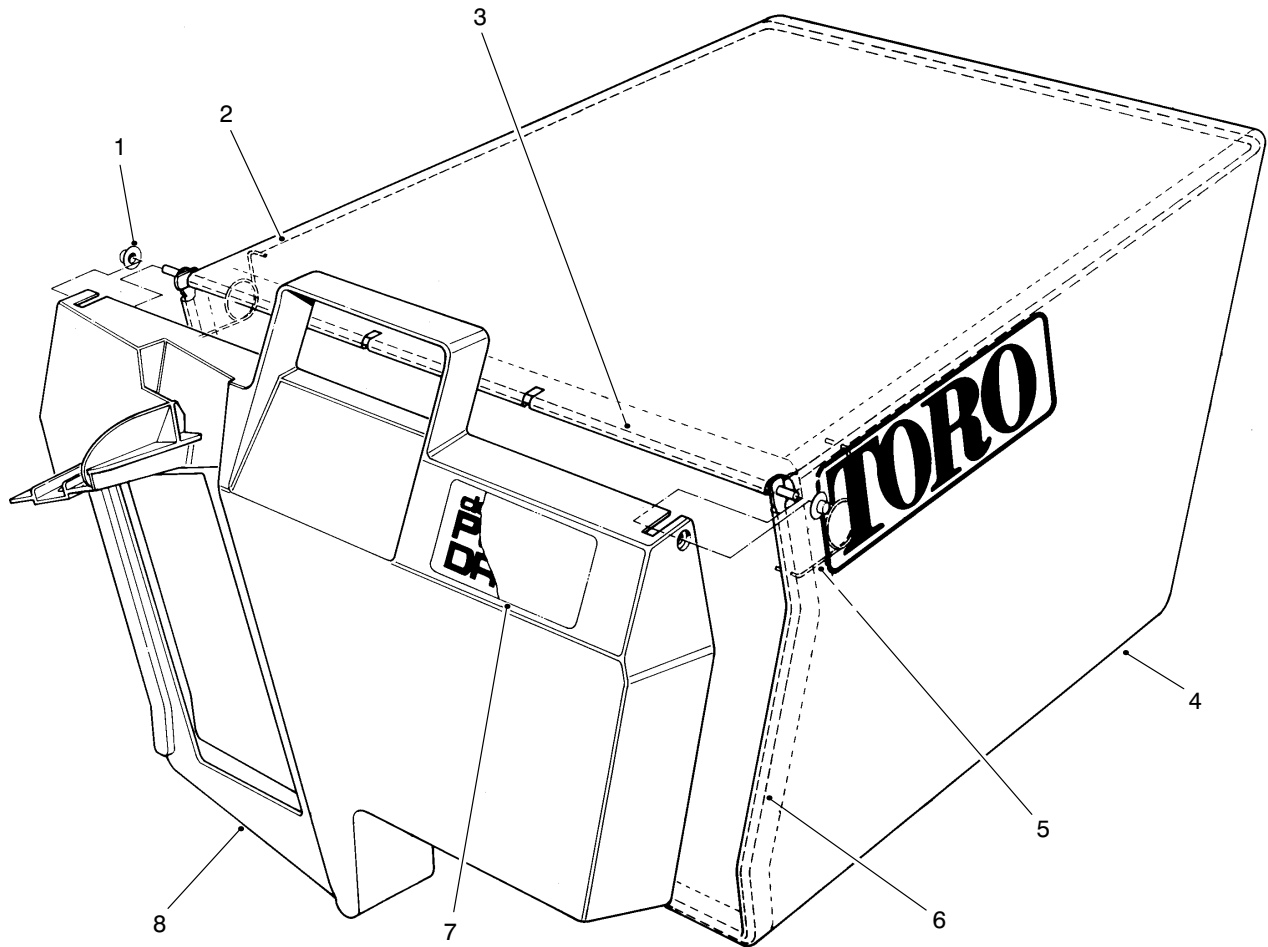

C-0331

BAG ASSEMBLY PART NO. 11-0189

Ref. No.	Part No.	Description	No. Used
1	3290-422	Nut - Push	2
2	42-4030	Frame - Upper Bag	1
3	33-4820	Hinge - Bag Door	1
4	8-2759	Bag - Grass	1

Ref. No.	Part No.	Description	No. Used
5	36-6910	Spring	2
6	42-4020	Frame - Bag	1
7	66-2150	Decal - Bag Door	1
8	37-1393	Door - Grass Bag	1