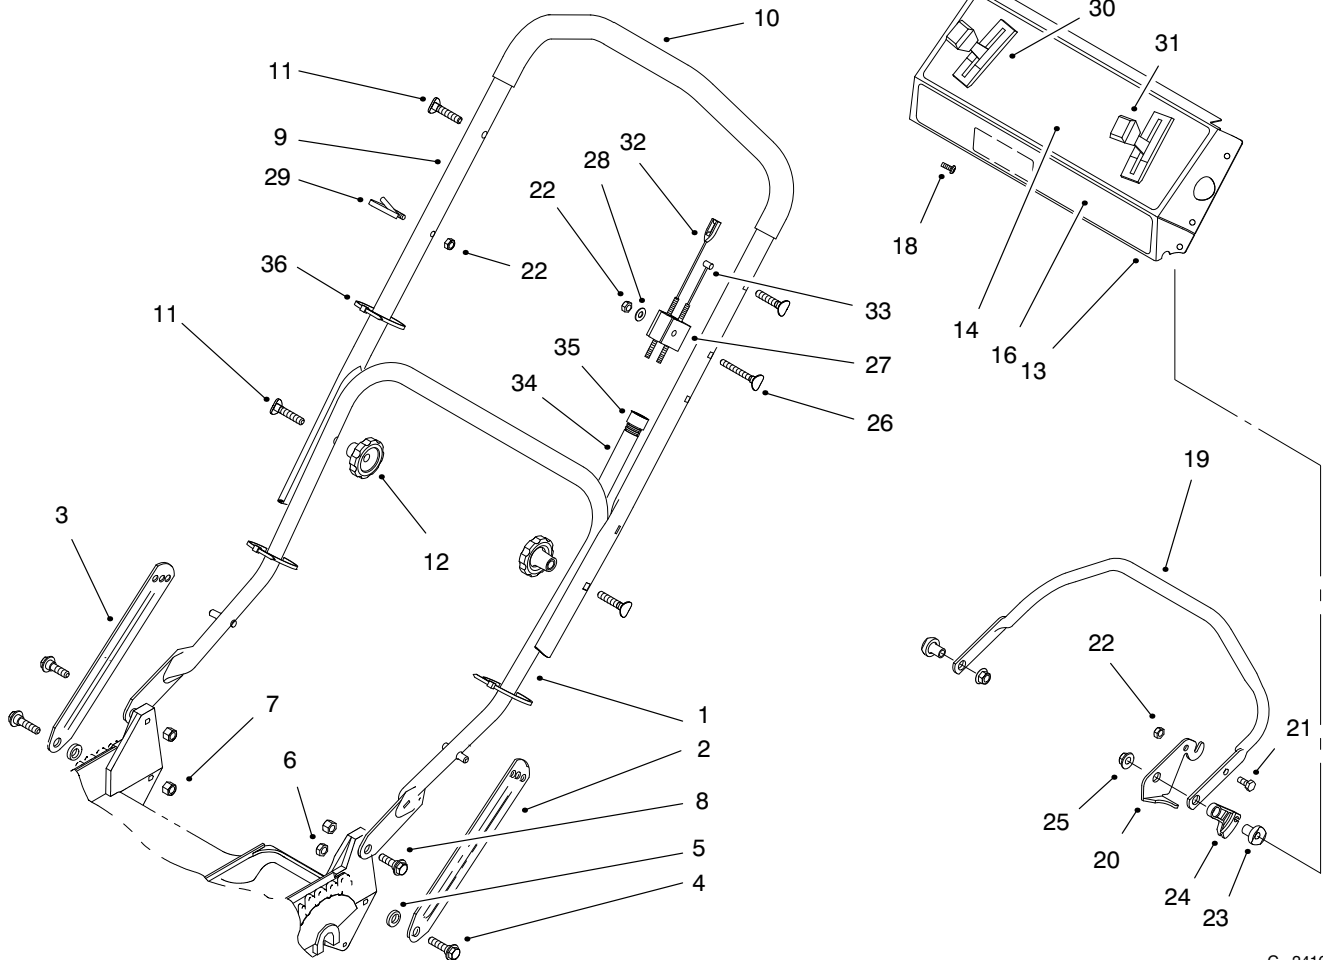

MODEL NO. 20474-690001 & UP

PARTS
CATALOG

21" RECYCLER[®]
Rear Bagging Mower

C-2396

HOUSING ASSEMBLY

Ref. No.	Part No.	Description	No. Used
1	16-9489	Housing - 21" (Incl. Ref. #3, 5-9 pg. 1, 34 pg. 2)	1
2	93-3696	Decal - Deck	1
3	39-5770	Decal - Danger	1
6	92-1750	Plate - Kicker Rear	1
7	92-1720	Kicker - RH Front	1
8	92-1730	Kicker - LH Front	1
9	32144-111	Screw - PPH	6
10	82-9150	Chute - Discharge	1
11	93-7351	Door - Discharge	1
12	77-0500	Plug - Discharge (Incl. Ref. #43-45)	1
13	46-6811	Screw - Hex Washer Hd.	3
14	46-6810	Screw - Hex Washer Hd.	1
15	44-0580	Shield - Trailing	1

C-2396

HOUSING ASSEMBLY (Continued)

Ref. No.	Part No.	Description	No. Used
34	93-0248	Decal - Warning	1
35	37-7260	Screw - Tapping	2
36	91-2253	Cover - Wheel	1
41	71-9350	Bracket - Spring	1
42	80-3770	Retainer - Door	1
43	76-4650	Grip - Latch	1

*Not Illustrated

C-1333

GEAR CASE ASSEMBLY (CONTINUED)

Ref. No.	Part No.	Description	No. Used	Ref. No.	Part No.	Description	No. Used
49	55-3800	Gear - Pinion	1	56	55-3770	Gear - 49 Tooth 1st Gear	1
50	60-8800	Shaft - Intermediate	1	57	60-8890	Pinion - Bevel	1
51	60-8850	Bushing - Output Shaft	1	58	38-7820	Bearing - Ball	1
52	32121-120	Pin - Coil	1	59	60-8710	Gear Case - Upper	1
53	60-8790	Sleeve - Gear	1	60	237-153	O-Ring	2
54	55-3810	Gear - 39 Tooth 3rd Gear	1	61	65-5250	Clip - Spring	1
55	55-3790	Gear - 44 Tooth 2nd Gear	1	*	62-6673	Gear Case Assembly	1

*Not Illustrated

C-2416

HANDLE ASSEMBLY

Ref. No.	Part No.	Description	No. Used
1	43-1362	Handle - Lower	1
2	84-8361	Latch - Handle LH	1
3	84-8401	Latch - Handle RH	1
4	27-7210	Screw - Shoulder	2
5	3-3287	Spacer	2
6	3296-47	Nut - Lock	1
7	3296-72	Nut - Lock	3
8	27-7211	Screw - Shoulder	2
9	92-2277	Handle - Upper	1
10	92-4086	Grip - Foam	1
11	92-2260	Screw - Handle	4
12	19-4050	Knob	2
13	16-9479	Panel - Control (Incl. Ref. #14)	1
14	93-7166	Decal - Instruction	1
16	93-3697	Decal - Panel Front	1
18	92-9665	Screw - Phillips Hd.	5
19	52-7430	Bar - Control	1