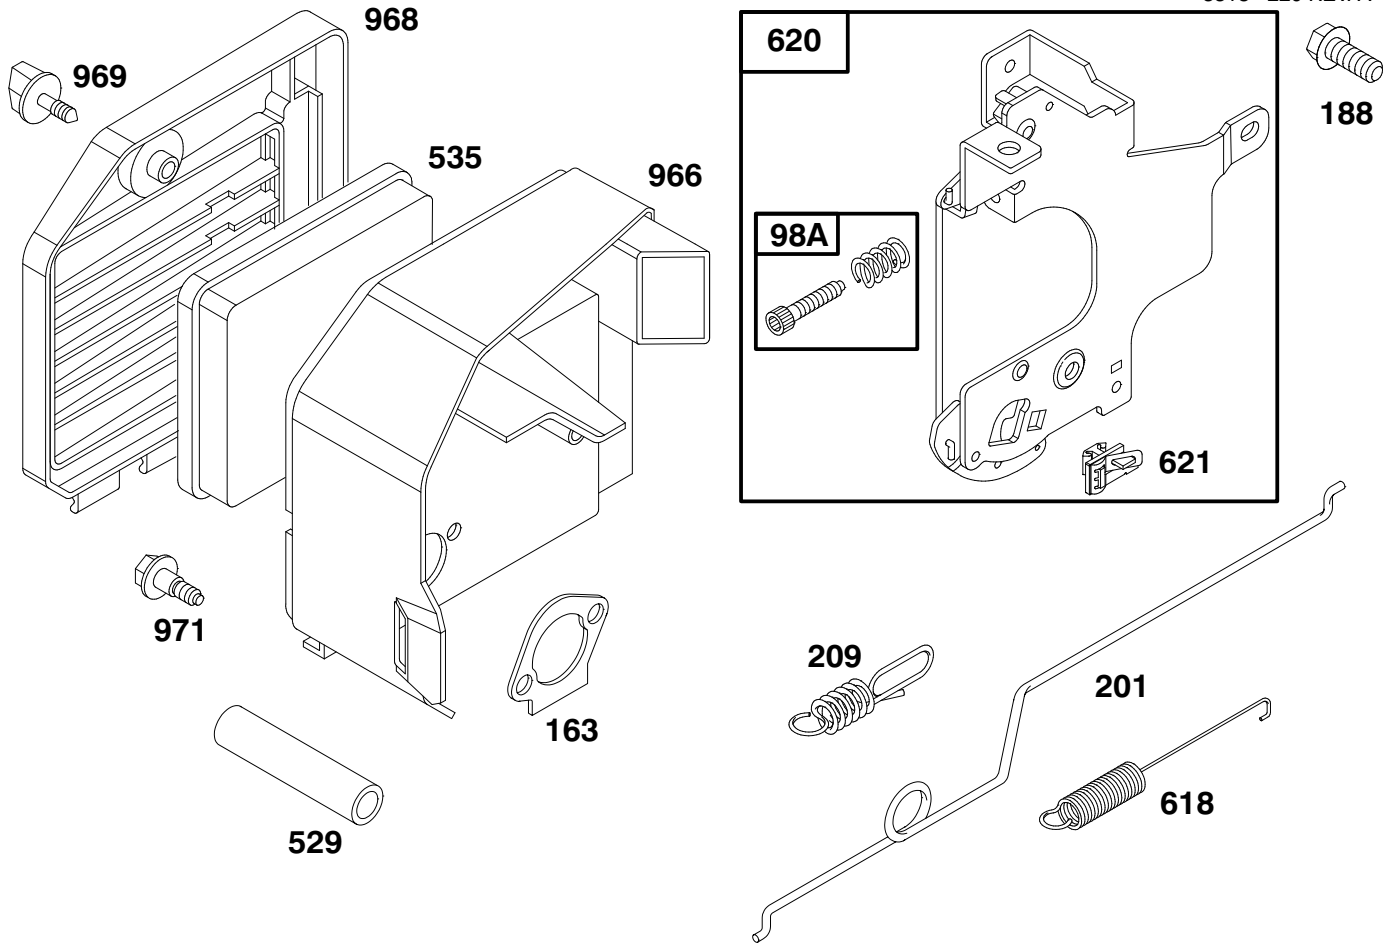

Assemblies include all parts shown in frames.

ENGINE GTS 150

Ref. No.	Part No.	Description	No. Used
98A	77-8020	Screw Assy. - Speed Adj.	1
★163	77-7960	Gasket - Air Cleaner	1
188	77-9360	Screw - Hex. Head	1
201	77-7980	Link - Governor	1
209	77-7990	Spring - Governor	1
529	77-9470	Tube - Breather	1
535	77-7950	Element - Filter	1

Ref. No.	Part No.	Description	No. Used
618	77-8140	Spring - Choke	1
620	77-8000	Bracket - Carburetor	1
621	77-8010	Switch - Stop	1
966	77-7940	Base - Air Cleaner	1
968	77-7040	Cover - Air Cleaner	1
969	77-7920	Screw - Air Cleaner	1
971	77-7930	Screw - Air Cleaner	1

★ Included in Gasket Set - Part No. 77-8900