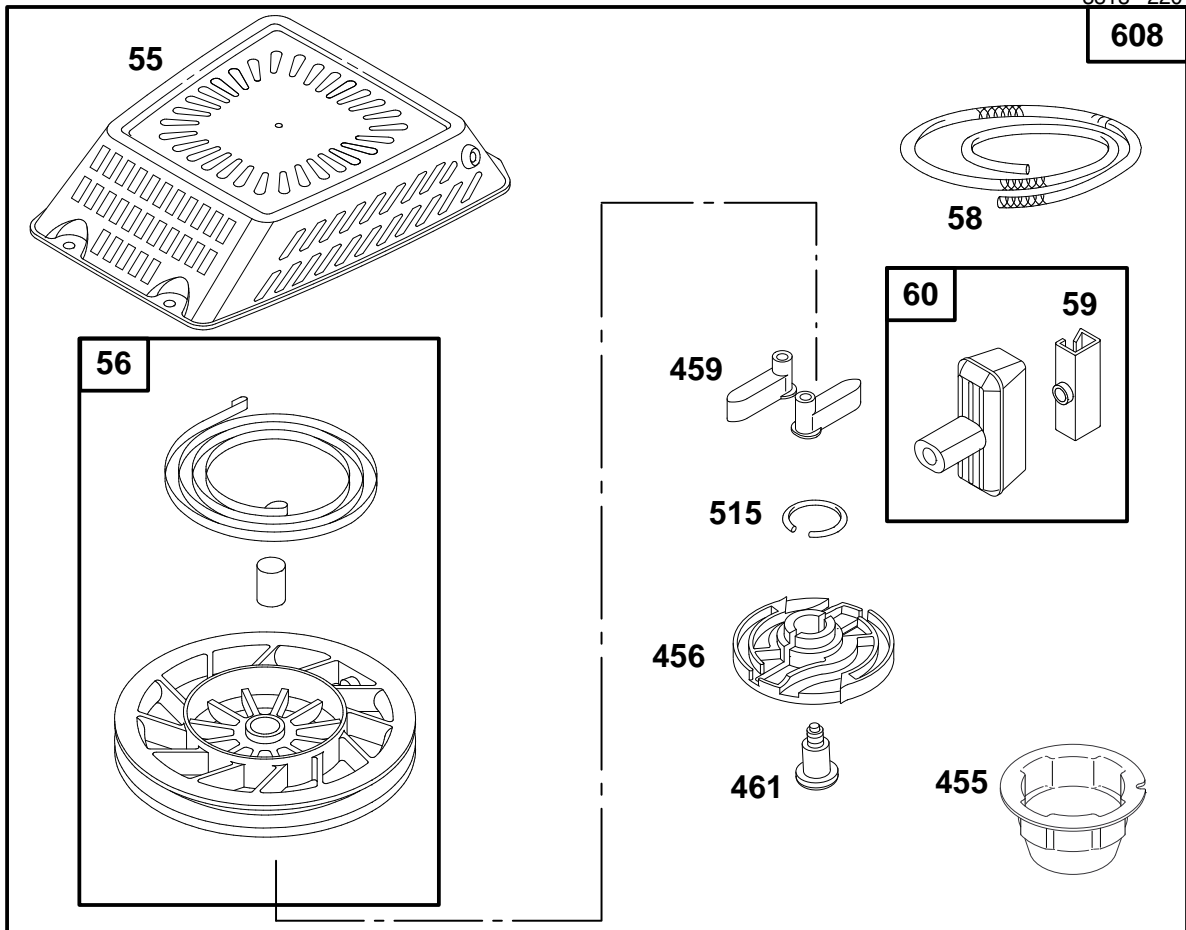

Assemblies include all parts shown in frames.

ENGINE GTS 150

Ref. No.	Part No.	Description	No. Used
55	94-1666	Housing - Rewind Starter	1
56	94-1657	Pulley - Rewind Starter	1
58	94-1668	Rope - Starter (Cut To Suit)	1
59	77-7210	Insert - Rewind Handle	1
60	77-8510	Handle - Rewind Starter	1
65	77-8300	Screw - Hex. Head	1
455	94-1653	Cup - Starter	1
456	94-1659	Retainer - Rewind Starter	1
459	94-1654	Pawl - Starter	1
461	94-1660	Screw - Rewind Starter	1
515	94-1655	Spring - Torsion	1

Ref. No.	Part No.	Description	No. Used
608	94-1661 77-9020	Starter Assy. - Rewind Short Block Model No. 20474-6900001 & Up may have been assembled with Starter Ass'y No. 77-8840 or 94-1661. Part identification will be required for service part replacement.	1 1