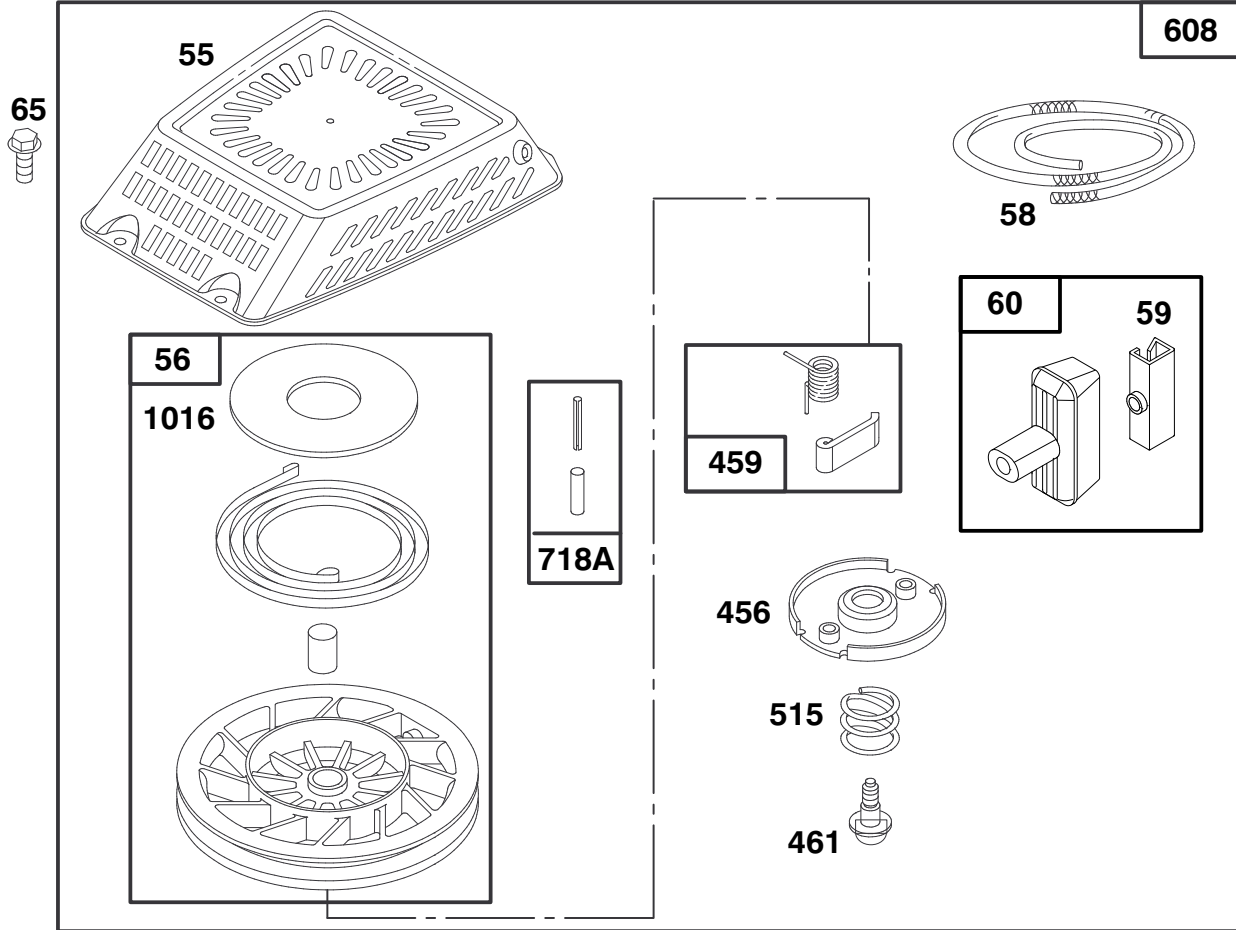

Assemblies include all parts shown in frames.

ENGINE GTS 150

Ref. No.	Part No.	Description	No. Used
55	77-8890	Housing – Rewind Starter	1
56	77-9270	Pulley – Rewind Starter	1
58	77-8480	Rope – Starter (Cut To Suit)	1
59	77-7210	Insert – Rewind Handle	1
60	77-8520	Handle – Rewind Starter	1
65	77-8300	Screw – Hex. Head	1
456	77-8470	Retainer – Rewind Starter	1
459	77-8530	Pawl – Starter	1
461	77-8490	Screw – Rewind Starter	1
515	77-8500	Spring – Torsion	1
608	77-8840	Starter Assy. – Rewind	1

Ref. No.	Part No.	Description	No. Used
718A	77-8550	Pin – Spring	1
1016	77-8570	Cover – Spring	1
	77-9020	Short Block	1
		Model No. 20474-6900001 & Up may have been assembled with Starter Ass’y No. 77-8840 or 94-1661. Part identification will be required for service part replacement.