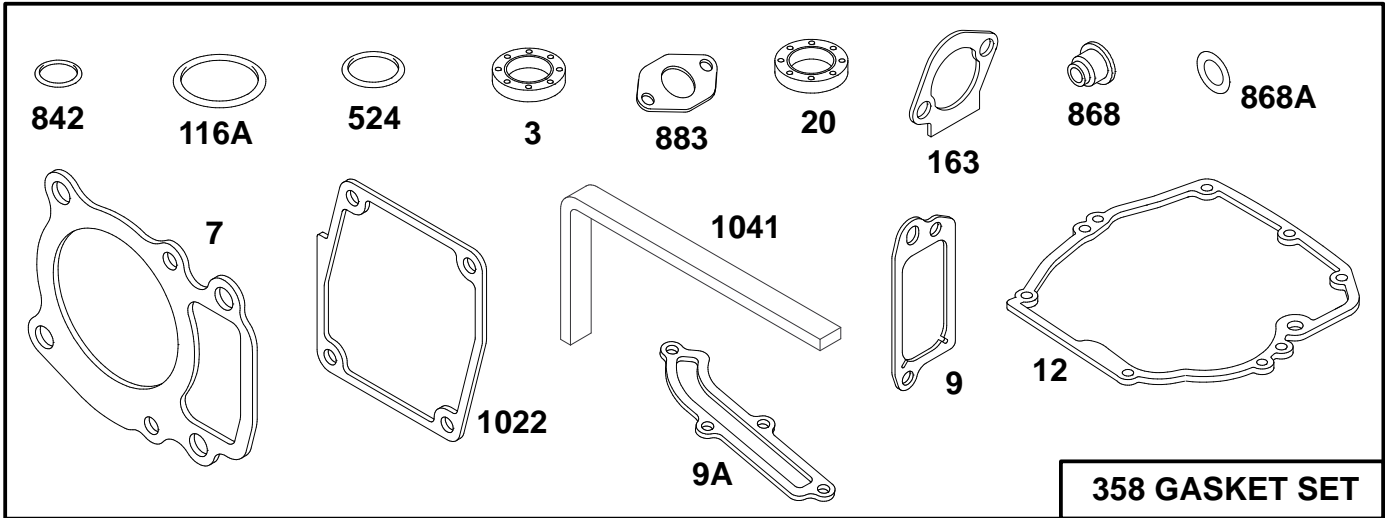

358 GASKET SET