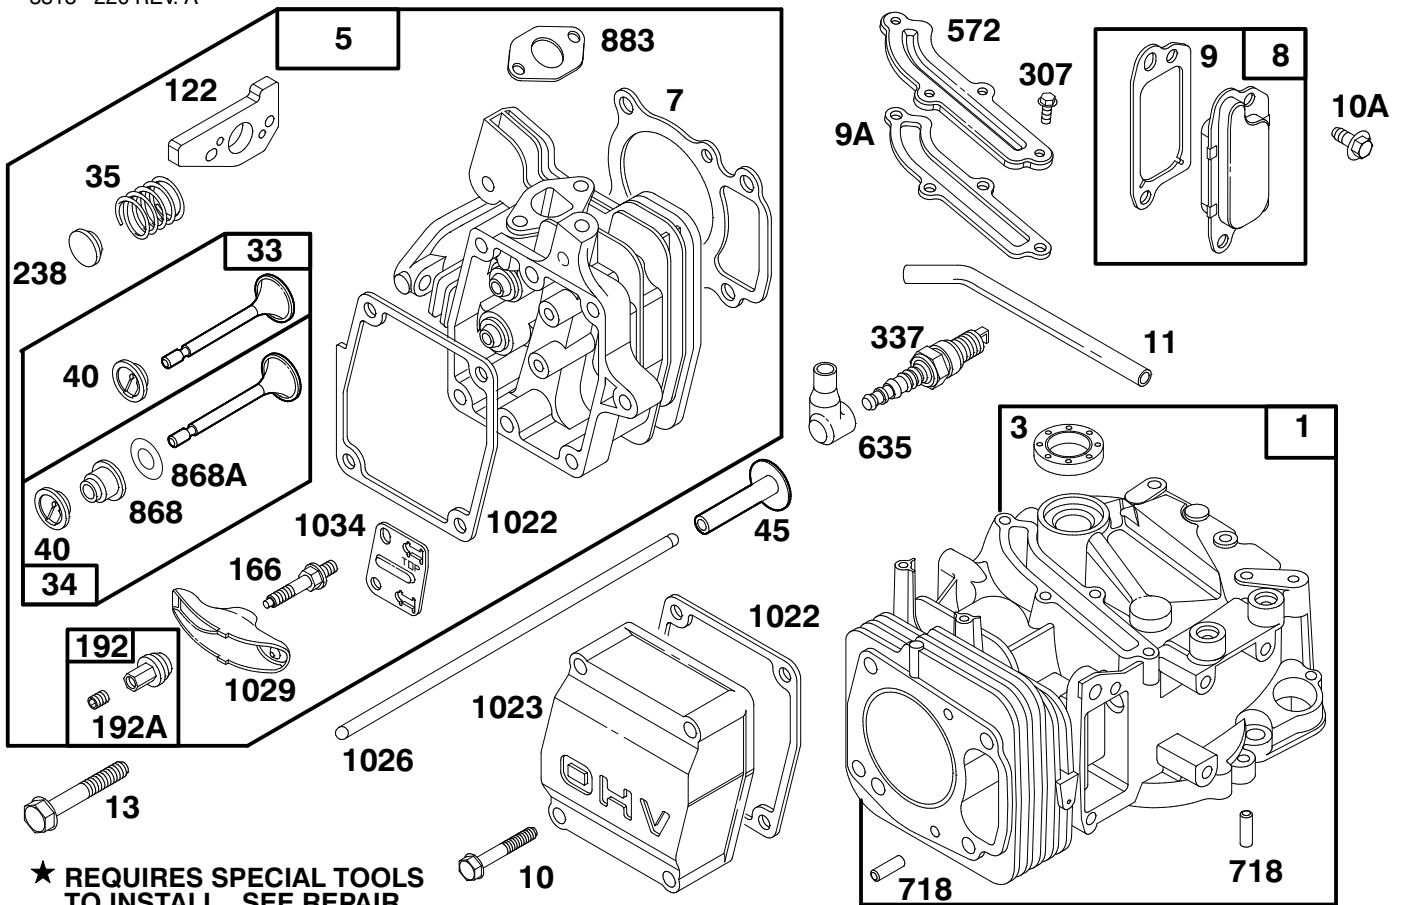

*Not Illustrated

C-0331

BAG ASSEMBLY PART NO. 11-0189

Ref. No.	Part No.	Description	No. Used
1	3290-422	Nut - Push	2
2	42-4030	Frame - Upper Bag	1
3	33-4820	Hinge - Bag Door	1
4	8-2759	Bag - Grass	1

Ref. No.	Part No.	Description	No. Used
5	36-6910	Spring	2
6	42-4020	Frame - Bag	1
7	66-2150	Decal - Bag Door	1
8	37-1393	Door - Grass Bag	1