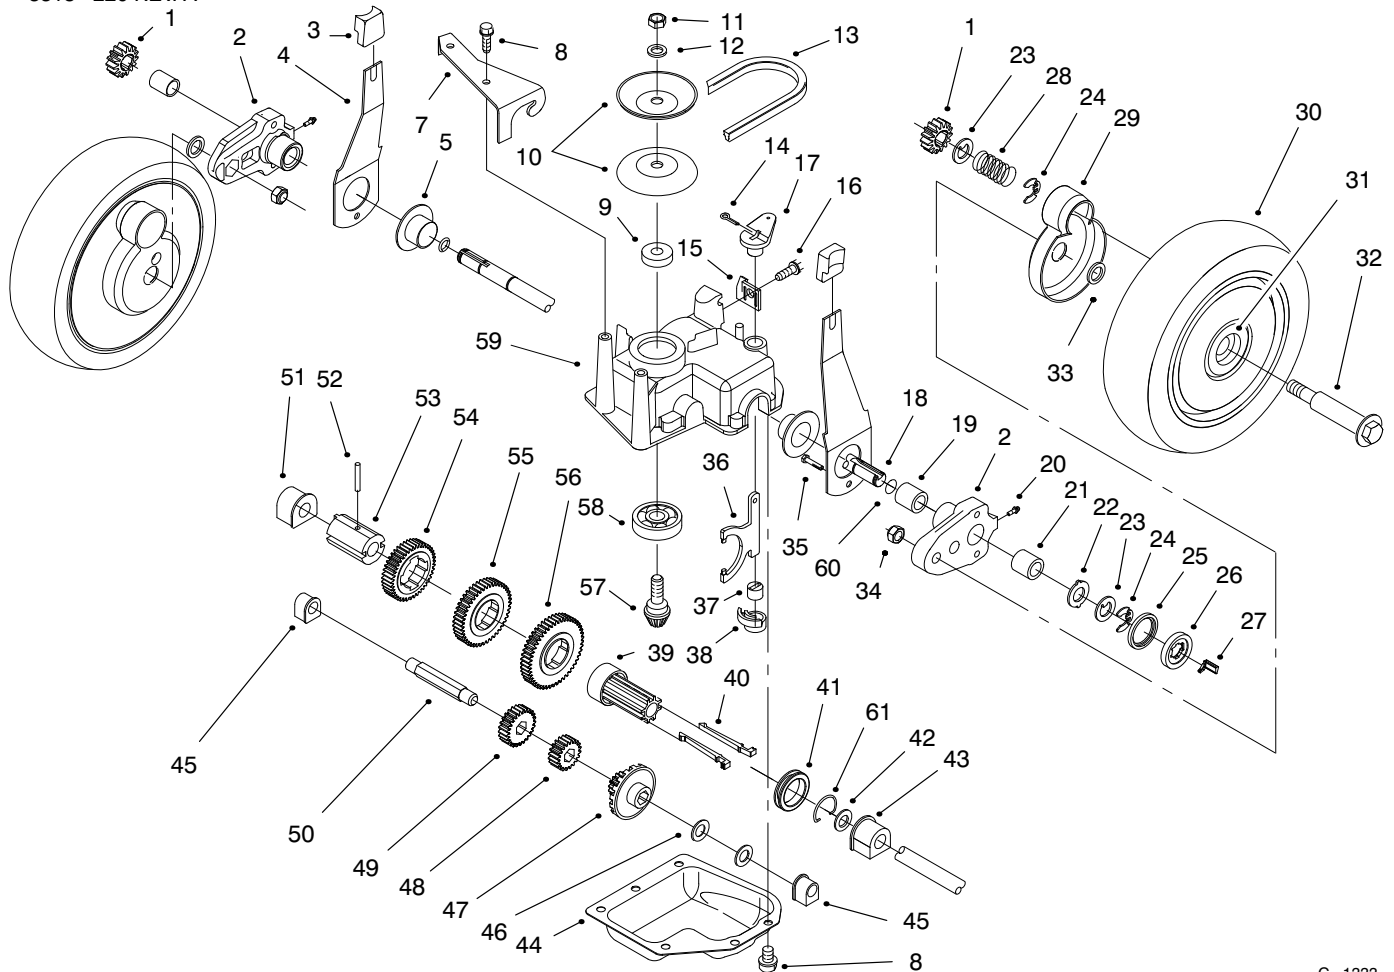

C-2396

HOUSING ASSEMBLY (Continued)

Ref. No.	Part No.	Description	No. Used
34	93-0248	Decal - Warning	1
35	37-7260	Screw - Tapping	2
36	91-2253	Cover - Wheel	1
41	71-9350	Bracket - Spring	1
42	80-3770	Retainer - Door	1
43	76-4650	Grip - Latch	1

Ref. No.	Part No.	Description	No. Used
44	76-4640	Latch - Plug	1
45	3295-35	Rivet	1
47	93-3154	Plate - Latch	1
48	76-4660	Spring - Extension	1
49	46-8090	Screw - Tapping	2

C-2397

ENGINE ASSEMBLY

Ref. No.	Part No.	Description	No. Used	Ref. No.	Part No.	Description	No. Used
1	94-1604	Engine GTS-150	1	10	62-7550	Pulley - Driver	1
2	55-3570	Gas Cap Assembly	1	11	93-4107	Retainer - Blade	1
3	92-2289	Plate - Logo Toro	1	12	93-4106	Blade - 21"	1
4	93-3699	Decal - Engine	1	13	94-1608	Stiffener - Blade	1
5	2210-316	Stop - Rope (P/W Eng.)	1	14	3253-22	Washer - Lock	1
6	2210-249	Clamp - Casing (P/W Eng.)	1	15	26-0670	Bolt - Blade	1
7	93-8470	Screw - Clamp (P/W Eng.)	1	16	77-9550	Cover - Brake (P/W Engine)	1
8	32144-102	Screw	3	17	32144-70	Screw - Tapping	2
9	66-0570	Guide - Belt	1				

C-1333

GEAR CASE ASSEMBLY

Ref. No.	Part No.	Description	No. Used
1	65-4750	Pinion	2
2	63-8701-03	Pivot Arm Assembly (Incl. Ref # 19, 20, & 21)	2
3	25-7740	Knob - Arm	2
4	63-8720	Spring Arm Assembly	2
5	42-3520	End Cap	2
7	62-4320	Bracket - Belt Guide	1
8	49-2040	Screw - Self Tapping	8
9	62-6660	Spacer	1
10	60-8840	Pulley - Half	2
11	3296-5	Locknut	1
12	3256-24	Washer - Flat	1
13	62-3900	V-Belt	1
14	3272-10	Pin - Cotter	1
15	82-8780	Cable - Retainer	1
16	32144-70	Screw - Thread Forming	1
17	60-8821	Lever - Shift	1
18	65-4770	Shaft - Output	1
19	70-9760	Bushing	2
20	302-56	Fitting - Grease	2
21	48-2060	Needle Bearing	2
22	65-4730	Thrust Washer	2
23	65-4740	Thrust Washer	4
24	65-2720	Ring - Retaining	4
25	65-4710	Ring - Friction	2