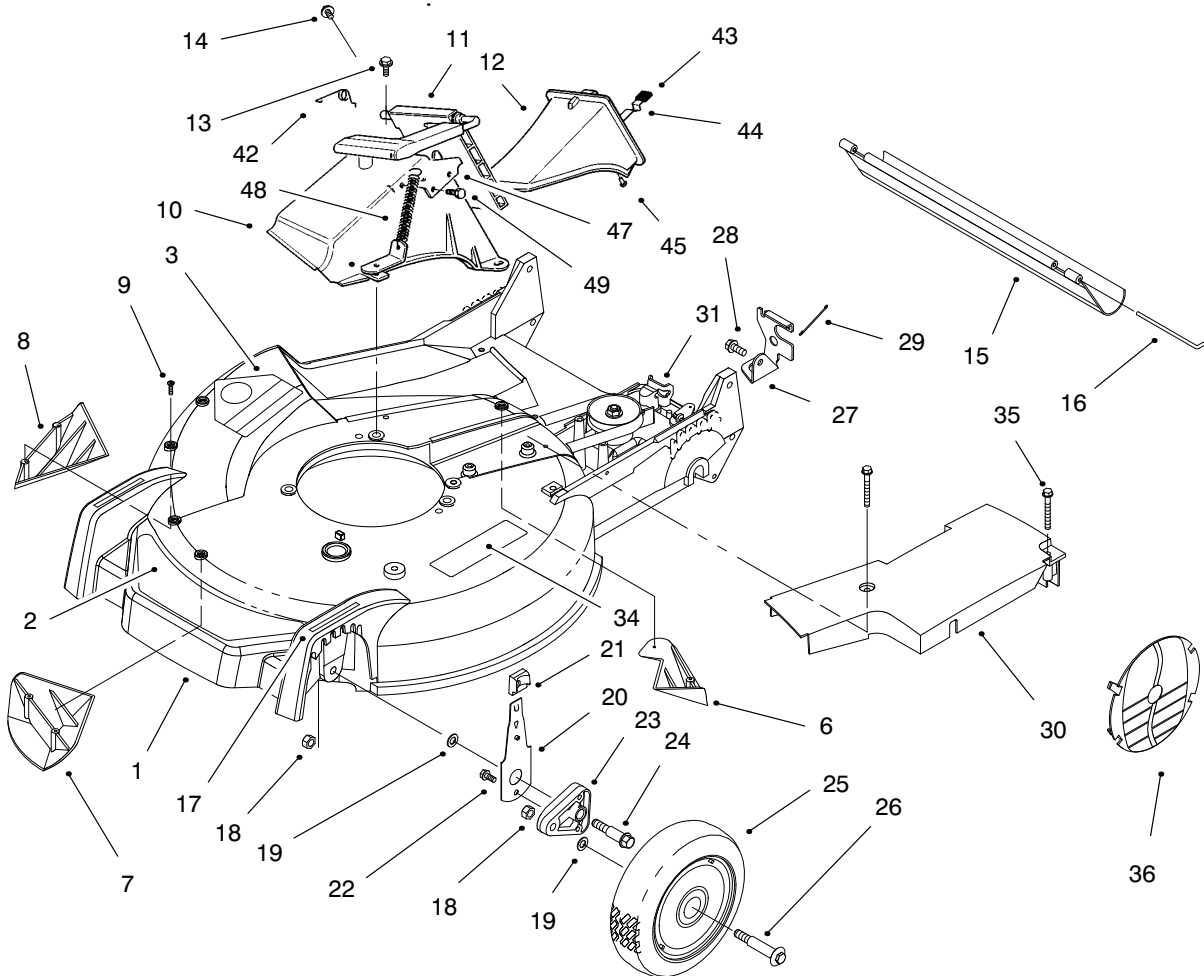

MODEL NO. 20474-690001 & UP

PARTS
CATALOG

21" RECYCLER[®]
Rear Bagging Mower

C-2396

HOUSING ASSEMBLY

Ref. No.	Part No.	Description	No. Used
1	16-9489	Housing - 21" (Incl. Ref. #3, 5-9 pg. 1, 34 pg. 2)	1
2	93-3696	Decal - Deck	1
3	39-5770	Decal - Danger	1
6	92-1750	Plate - Kicker Rear	1
7	92-1720	Kicker - RH Front	1
8	92-1730	Kicker - LH Front	1
9	32144-111	Screw - PPH	6
10	82-9150	Chute - Discharge	1
11	93-7351	Door - Discharge	1
12	77-0500	Plug - Discharge (Incl. Ref. #43-45)	1
13	46-6811	Screw - Hex Washer Hd.	3
14	46-6810	Screw - Hex Washer Hd.	1
15	44-0580	Shield - Trailing	1

Ref. No.	Part No.	Description	No. Used
16	33-3208	Rod - Shield	1
17	92-2279	Decal - HOC	4
18	3296-6	Nut - Lock	4
19	40-1940	Washer	4
20	66-0541	Spring Arm Ass'y - Front	2
21	25-7740	Knob - Arm	2
22	32144-85	Screw - Hex Hd.	2
23	66-0580	Arm - Pivot	2
24	66-0560	Screw - Shoulder	2
25	14-9989	Wheel & Tire Assembly	2
26	27-6232	Bolt - Wheel	2
27	82-5680	Bracket - Adjustment Trac.	1
28	32144-70	Screw - Tapping	3
29	46-7030	Retainer - Cable	1
30	82-9910	Cover - Belt	1
31	62-6673	Gear Case Assembly	1

C-2396

HOUSING ASSEMBLY (Continued)

Ref. No.	Part No.	Description	No. Used
34	93-0248	Decal - Warning	1
35	37-7260	Screw - Tapping	2
36	91-2253	Cover - Wheel	1
41	71-9350	Bracket - Spring	1
42	80-3770	Retainer - Door	1
43	76-4650	Grip - Latch	1