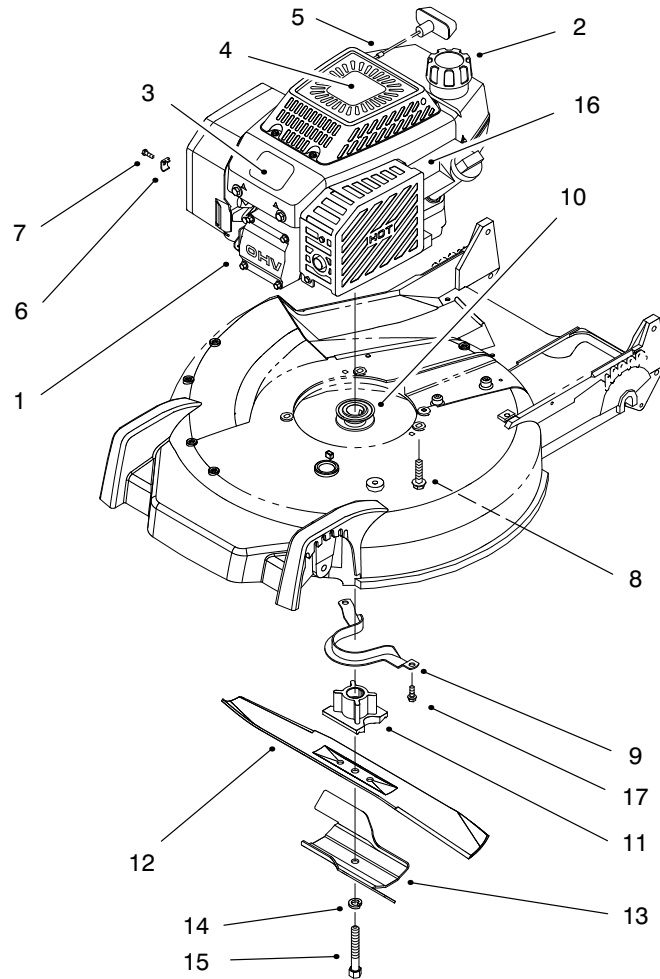

Ref. No.	Part No.	Description	No. Used
16	33-3208	Rod - Shield	1
17	92-2279	Decal - HOC	4
18	3296-6	Nut - Lock	4
19	40-1940	Washer	4
20	66-0541	Spring Arm Ass'y - Front	2
21	25-7740	Knob - Arm	2
22	32144-85	Screw - Hex Hd.	2
23	66-0580	Arm - Pivot	2
24	66-0560	Screw - Shoulder	2
25	14-9989	Wheel & Tire Assembly	2
26	27-6232	Bolt - Wheel	2
27	82-5680	Bracket - Adjustment Trac.	1
28	32144-70	Screw - Tapping	3
29	46-7030	Retainer - Cable	1
30	82-9910	Cover - Belt	1
31	62-6673	Gear Case Assembly	1

C-2396

HOUSING ASSEMBLY (Continued)

Ref. No.	Part No.	Description	No. Used
34	93-0248	Decal - Warning	1
35	37-7260	Screw - Tapping	2
36	91-2253	Cover - Wheel	1
41	71-9350	Bracket - Spring	1
42	80-3770	Retainer - Door	1
43	76-4650	Grip - Latch	1

Ref. No.	Part No.	Description	No. Used
44	76-4640	Latch - Plug	1
45	3295-35	Rivet	1
47	93-3154	Plate - Latch	1
48	76-4660	Spring - Extension	1
49	46-8090	Screw - Tapping	2

C-2397

ENGINE ASSEMBLY

Ref. No.	Part No.	Description	No. Used	Ref. No.	Part No.	Description	No. Used
1	94-1604	Engine GTS-150	1	10	62-7550	Pulley - Driver	1
2	55-3570	Gas Cap Assembly	1	11	93-4107	Retainer - Blade	1
3	92-2289	Plate - Logo Toro	1	12	93-4106	Blade - 21"	1
4	93-3699	Decal - Engine	1	13	94-1608	Stiffener - Blade	1
5	2210-316	Stop - Rope (P/W Eng.)	1	14	3253-22	Washer - Lock	1
6	2210-249	Clamp - Casing (P/W Eng.)	1	15	26-0670	Bolt - Blade	1
7	93-8470	Screw - Clamp (P/W Eng.)	1	16	77-9550	Cover - Brake (P/W Engine)	1
8	32144-102	Screw	3	17	32144-70	Screw - Tapping	2
9	66-0570	Guide - Belt	1				