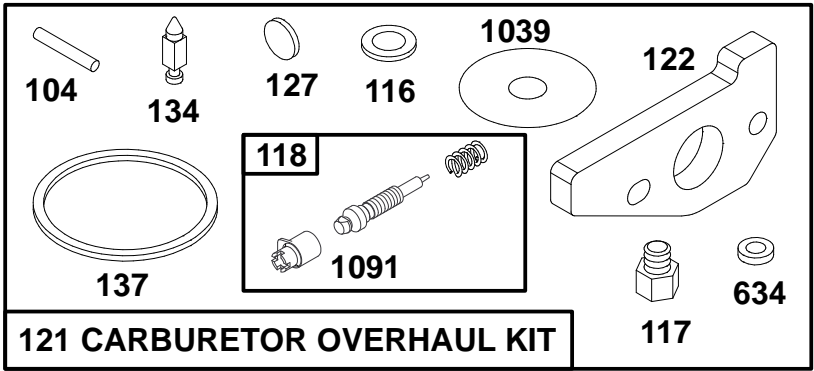

121 CARBURETOR OVERHAUL KIT