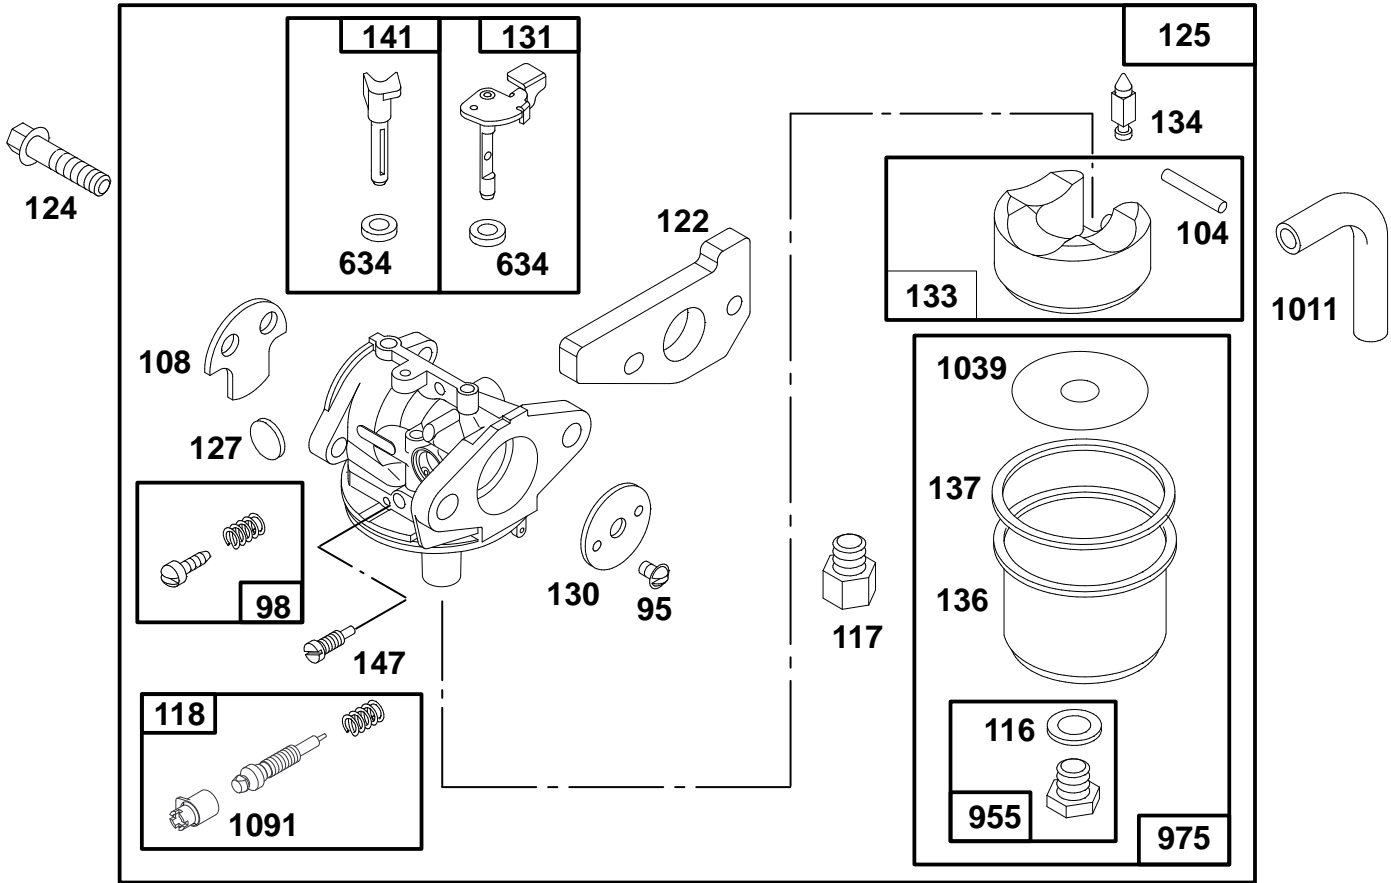

★ Included in Gasket Set - Part No. 77-8900

● Included in Carburetor Overhaul Kit - Part No. 77-9580

Assemblies include all parts shown in frames.

ENGINE GTS 150

Ref. No.	Part No.	Description	No. Used
★12	77-7550	Gasket – Engine Base	1
15	77-9240	Plug – Pipe	1
16	77-9330	Crankshaft	1
		Note: Order Part No. 77-7540 For Timing Gear Key.	
18	77-7560	Base – Engine	1
★20	77-7570	Seal – Oil	1
22	77-9070	Screw – Engine Base	1
25	77-7690	Piston Assy. (Std.)	1
26	77-7700	Ring Set (Std.)	1
27	77-7710	Lock – Piston Pin	1
28	77-9340	Pin Assy. – Piston	1
29	77-7670	Rod – Connecting	1
32	77-9350	Screw – Connecting Rod	1
46	77-7490	Gear – Cam	1
★116A	77-7660	O-Ring	1
188	77-9360	Screw – Hex. Head	1

Ref. No.	Part No.	Description	No. Used
219	77-7500	Gear – Governor	1
227	77-7370	Lever Assy. – Governor	1
230	77-7470	Washer	1
305	77-8310	Screw – Hex. Head	1
523	77-7260	Dipstick – Oil	1
★524	77-7270	Seal – O-Ring	1
525	77-7280	Tube – Oil Filler	1
562	77-7380	Bolt – Governor Lever	1
592	77-7390	Nut – Hex.	1
615	77-7480	Pushnut	1
616	77-7460	Crank – Governor	1
741	77-7530	Gear – Timing	1
819	77-7450	Screw – Cap	1
★842	77-7300	Seal – O-Ring	1
979	77-7650	Cover – Oil Pump	1
1024	77-7640	Pump – Oil	1

★ Included in Gasket Set – Part No. 77-8900

Assemblies include all parts shown in frames.

ENGINE GTS 150

Ref. No.	Part No.	Description	No. Used
95	77-8090	Screw - Valve Mtg.	1
98	77-8240	Screw - Idle Adj.	1
●104	77-8180	Pin - Float Hinge	1
108	77-9600	Valve - Choke	1
●◆116	77-8210	Sealing - Gasket	1
●117	77-9610	Jet - Main	1
		Note: For High Altitude Jet Order Part No. 94-1650	
●118	77-9620	Valve & Spring - Needle	1
●122	77-7820	Adapter Assy.	1
124	77-7970	Screw - Hex. Head (carb. mtg.)	1
125	77-9630	Carburetor Assy.	1
●127	77-8100	Plug - Welch	1
130	77-8080	Valve - Throttle	1
131	77-8160	Shaft - Throttle	1