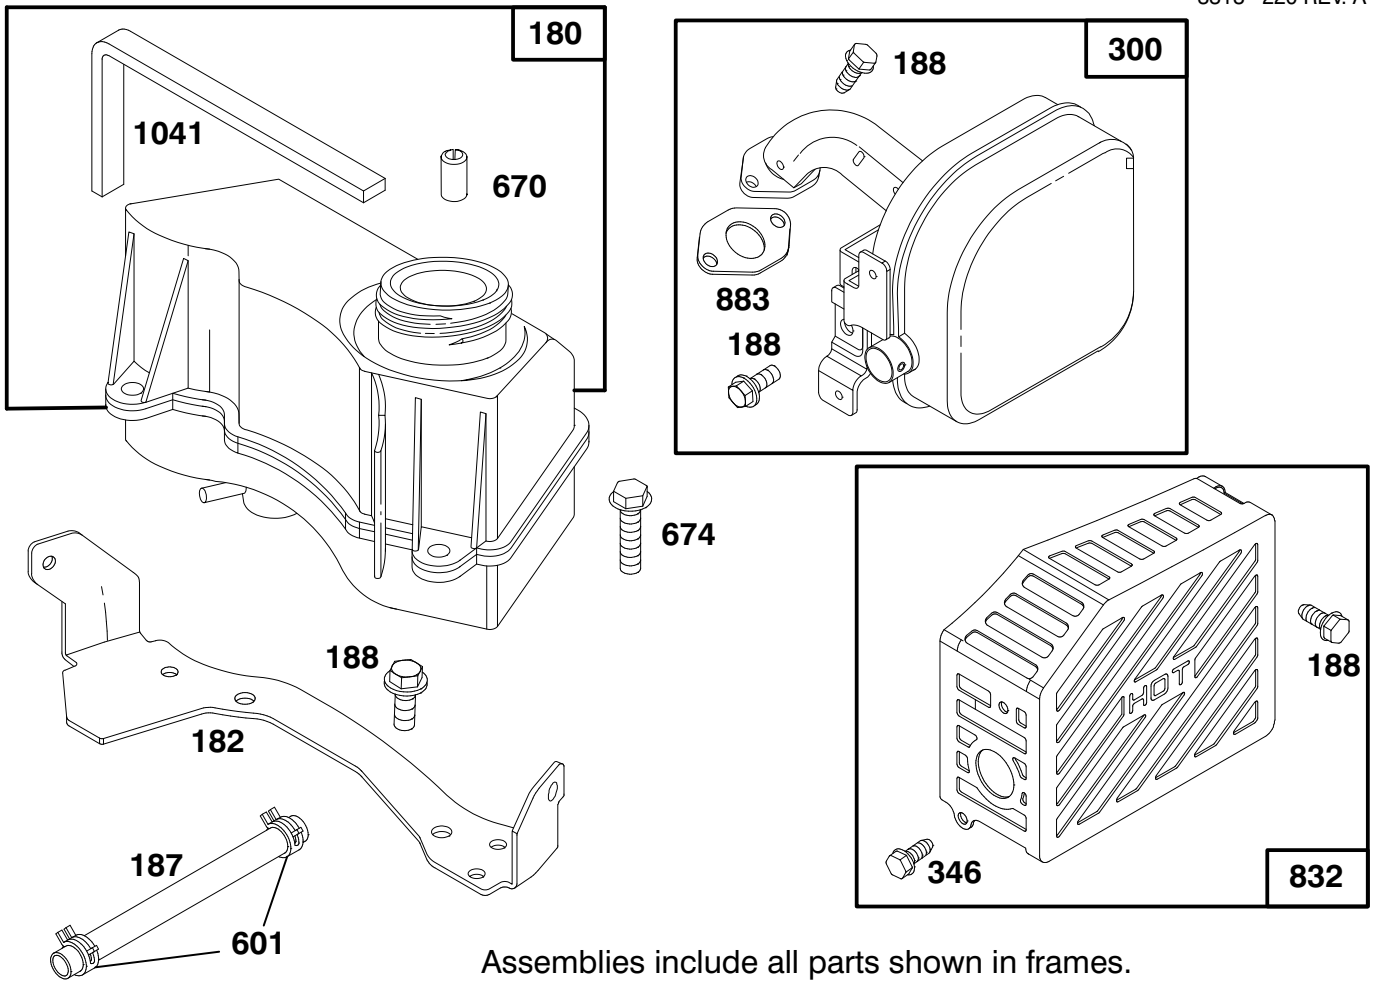

Assemblies include all parts shown in frames.

ENGINE GTS 150

Ref. No.	Part No.	Description	No. Used
180	77-8580	Tank Assy. - Fuel	1
182	77-7170	Bracket - Fuel Tank	1
187	77-8620	Hose - Fuel (Cut To Suit)	1
188	77-9360	Screw - Hex. Head	1
300	77-8640	Muffler - Exhaust	1
346	77-9430	Screw - Hex.	1
601	78-4690	Clamp - Fuel Hose	1

Ref. No.	Part No.	Description	No. Used
670	77-9030	Spacer - Fuel Tank (Includes 2)	1
674	77-8600	Screw - Tank Mtg.	1
832	77-9290	Guard - Muffler	1
*883	77-7760	Gasket - Exhaust	1
*1041	77-8590	Seal - Foam	1

* Included in Gasket Set - Part No. 77-8900