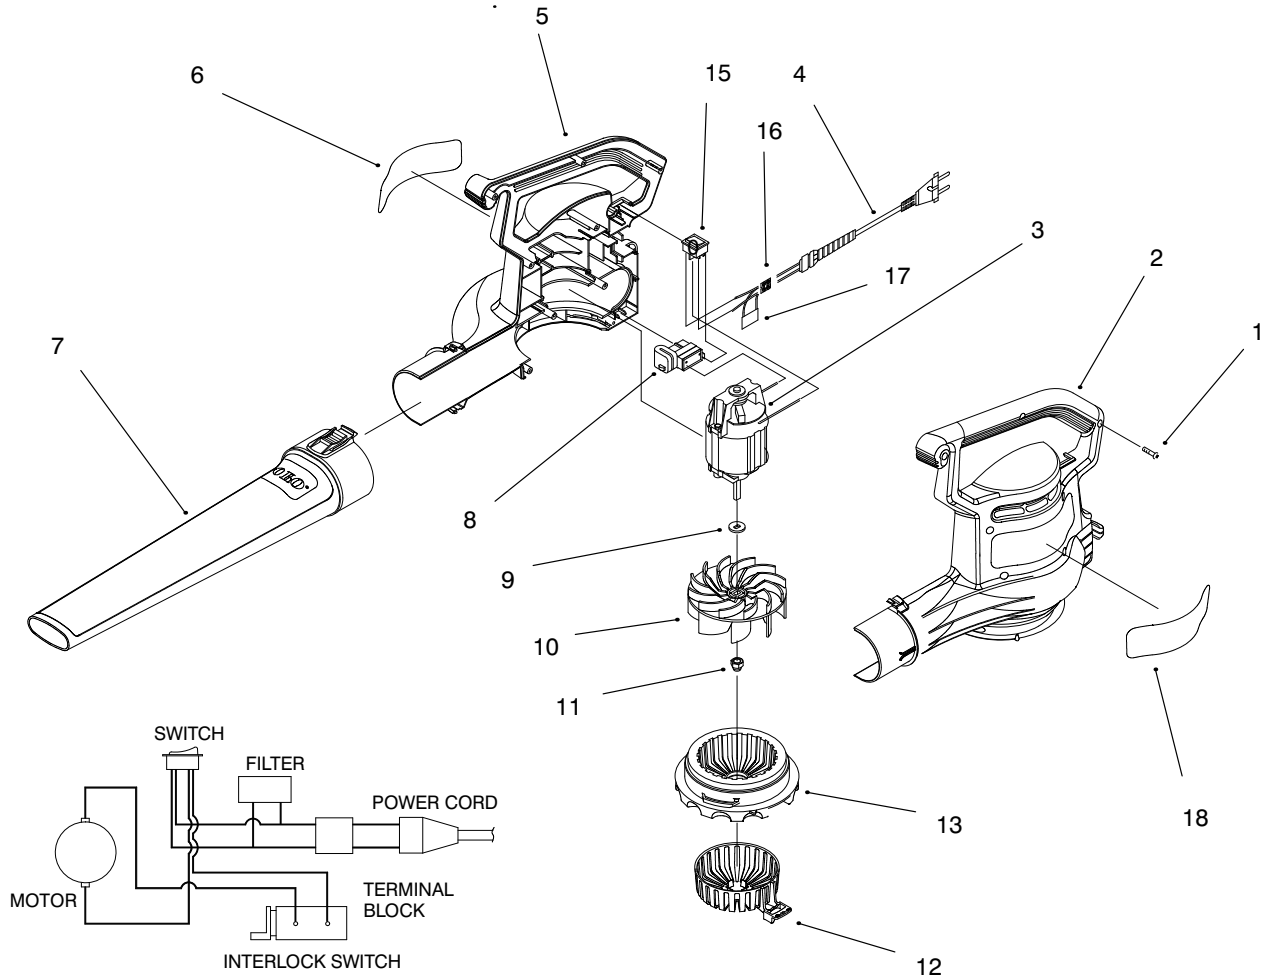

**MODEL NO. 51557-6900001 & UP**

**PARTS CATALOG**

**SUPER BLOWER VAC, EUROPE**

C-2351

**BLOWER ASSEMBLY**

Ref. No.	Part No.	Description	No. Used
1	94-4496	Screw-PH Tap	9
2	93-8719	Housing - LH	1
3	93-8733	Motor	1
4	93-0556	Cord - Supply	1
5	93-8720	Housing - RH	1
6	93-0579	Decal - Logo	1
7	93-0571	Tube - Blower	1
8	93-0598	Switch - Interlock	1
9	93-0585	Washer	1
10	93-0564	Impeller	1

Ref. No.	Part No.	Description	No. Used
11	93-9993	Nut - Impeller	1
12	93-0559	Choke - Air	1
13	93-0569	Cover - Inlet	1
15	93-7646	Switch - Power	1
16	93-8745	Terminal Block	1
17	93-8459	Filter - RFI	1
18	93-9916	Decal - Warning	1
*	93-8745	Harness - Blower (Incl. Ref. # 4,15-17)	1

## VACUUM TUBE AND BAG ASSEMBLY

Ref. No.	Part No.	Description	No. Used
1	93-0583	Bag	1
2	93-0574	Tube - Bag Inlet	1

Ref. No.	Part No.	Description	No. Used
3	93-7648	Tube Asm	1