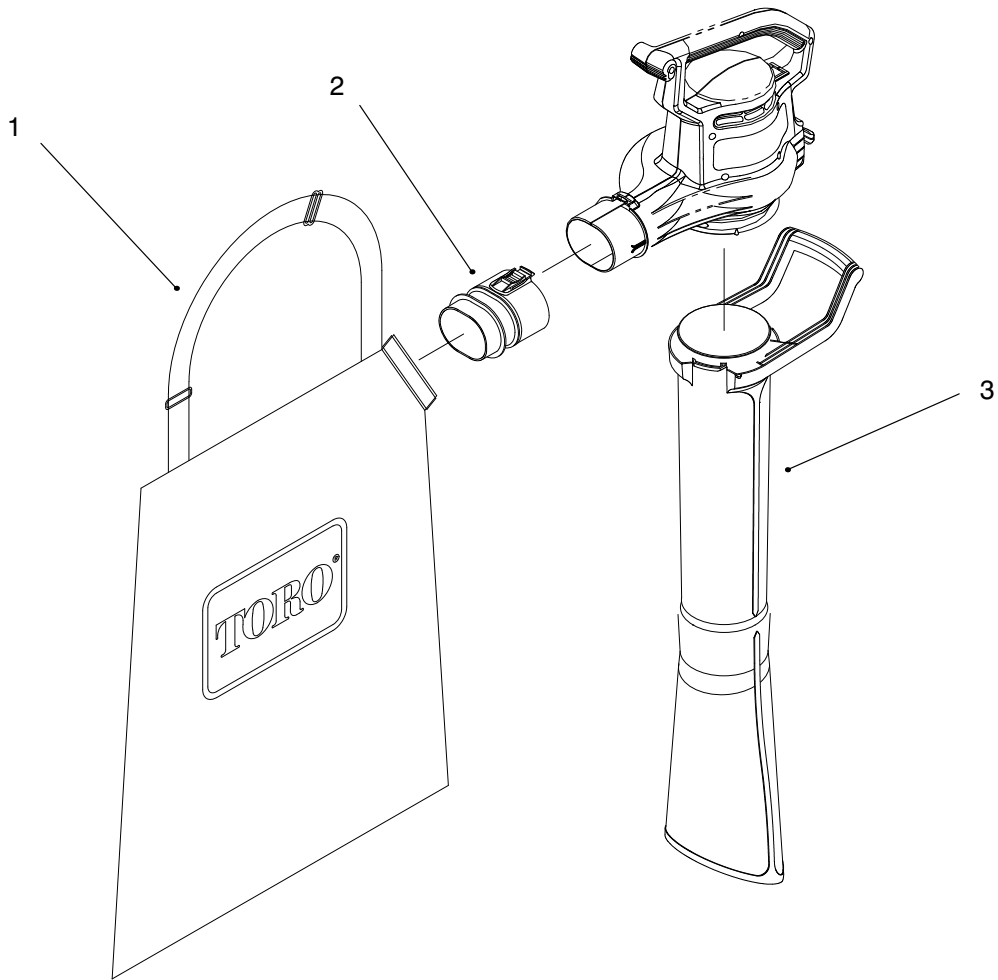

C-2352

VACUUM TUBE AND BAG ASSEMBLY

Ref. No.	Part No.	Description	No. Used
1	93-0583	Bag	1
2	93-0574	Tube - Bag Inlet	1

Ref. No.	Part No.	Description	No. Used
3	93-7648	Tube Asm	1