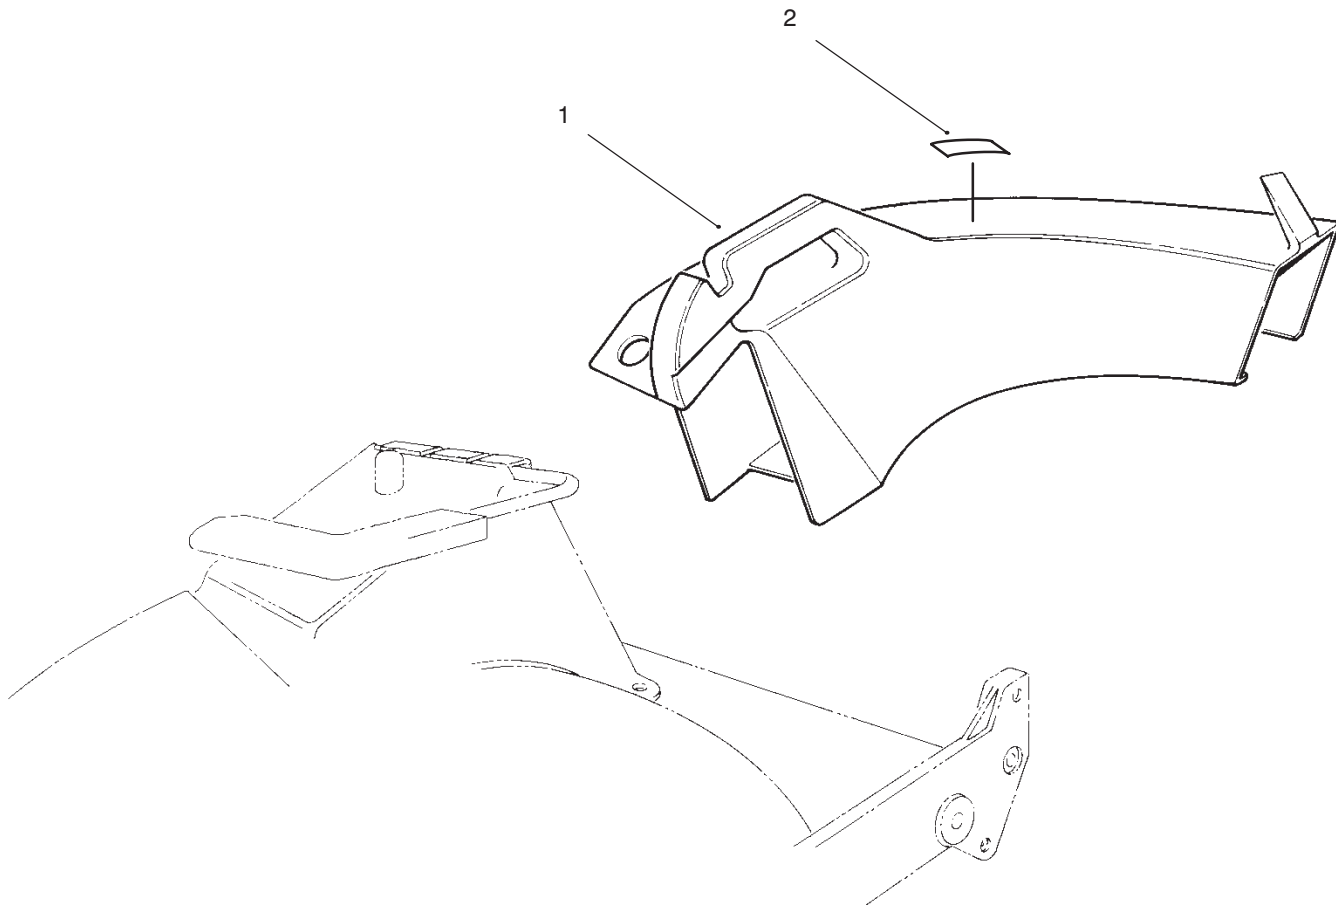

MODEL NO. 59199	PARTS CATALOG
SIDE DISCHARGE CHUTE KIT	

C-2437

CHUTE ASSEMBLY

Ref. No.	Part No.	Description	No. Used
1	59199	Chute – Discharge	1
2	88-3320	Decal – Warning	1

Ref. No.	Part No.	Description	No. Used