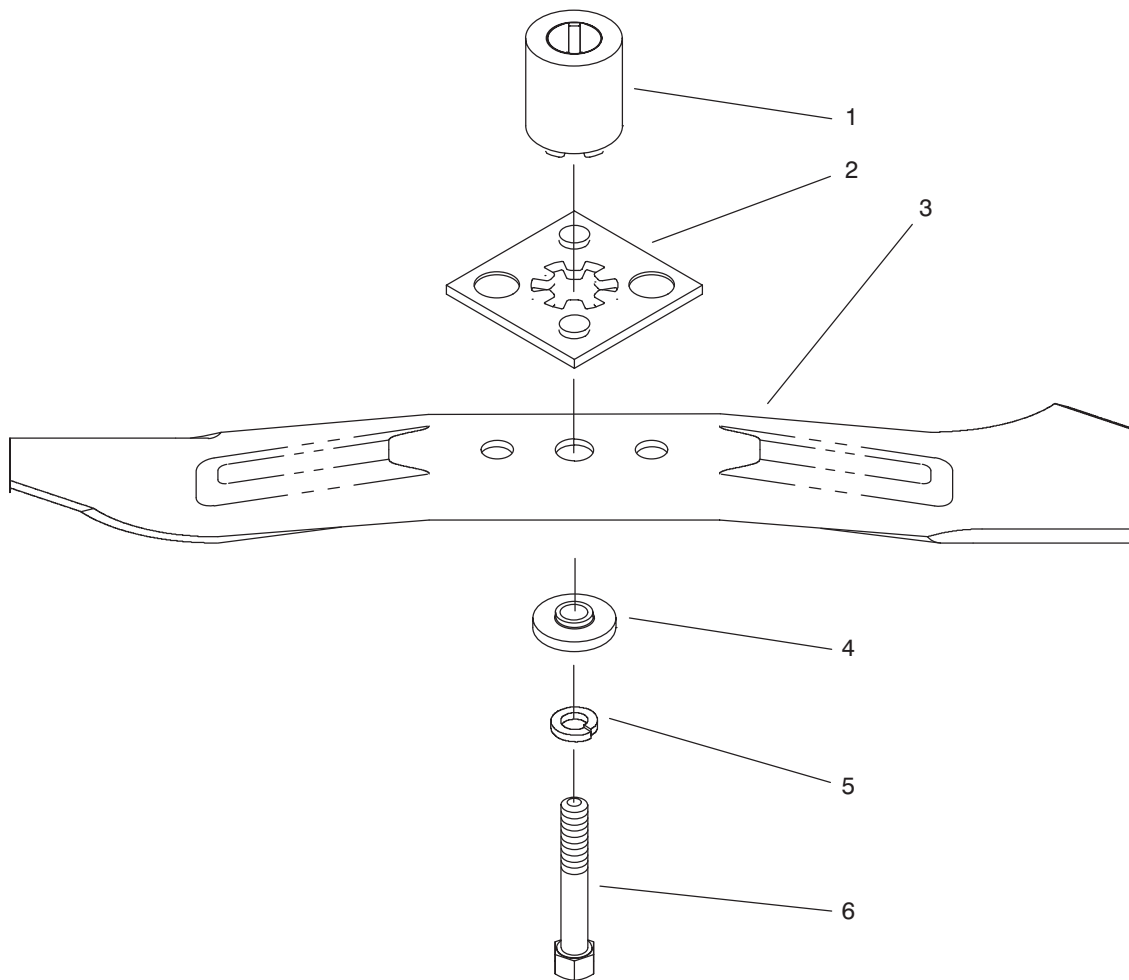

C-1887

BLADE ASSEMBLY

Ref. No.	Part No.	Description	No. Used	Ref. No.	Part No.	Description	No. Used
1	92-8807	Hub - Blade Driver	1	4	92-8626	Spacer - Blade	1
2	146046	Plate - Blade Driver	1	5	3253-22	Washer - Lock	1
3	612079	Blade - 48cm	1	6	26-0670	Bolt - Blade	1