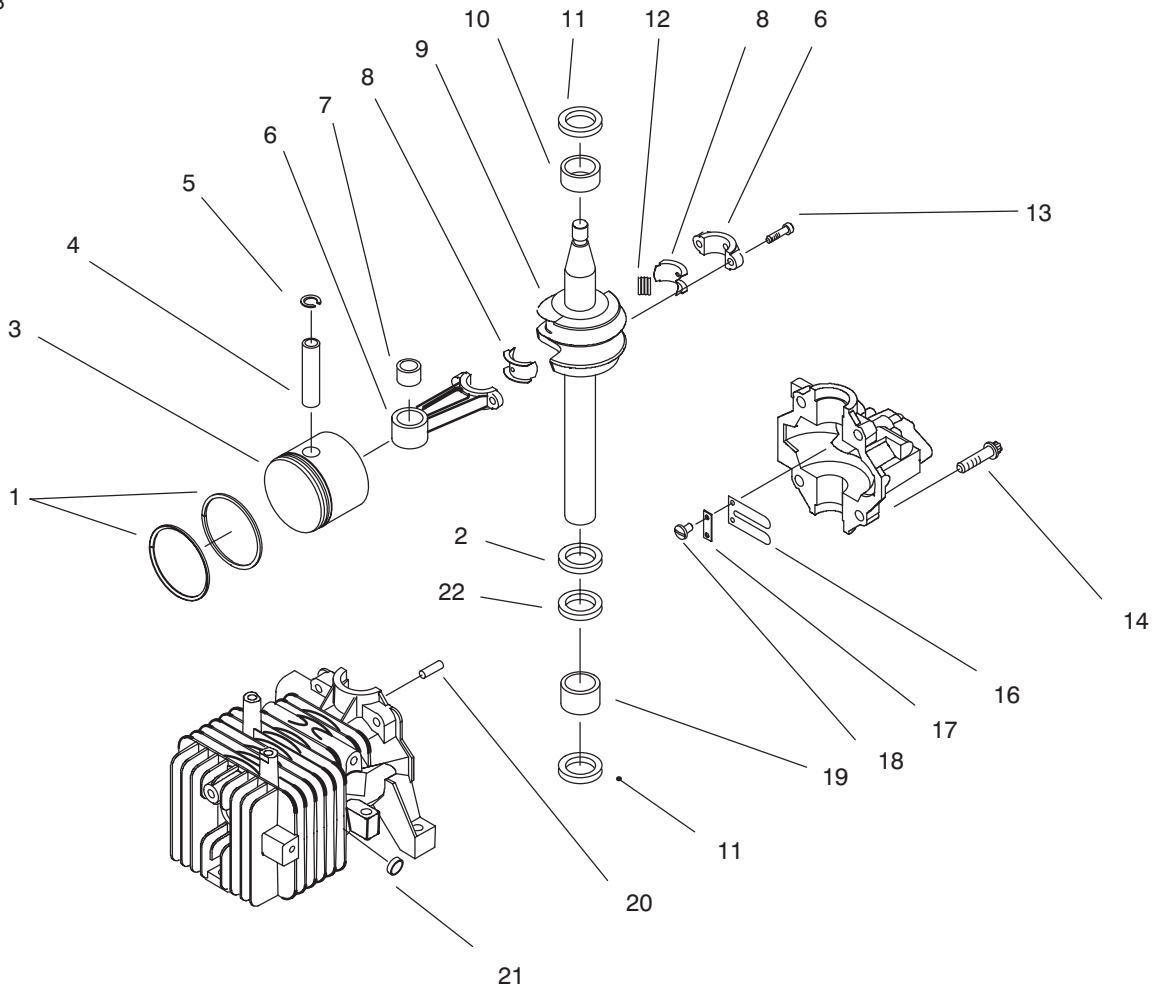

C-1295A

BLOCK ASSEMBLY

Ref. No.	Part No.	Description	No. Used
1	681737	Set – Rings, Piston	1
2	252-76	Bearing – Thrust	1
3	92-4925	Piston & Connecting Rod (Incl. Ref. #1, 3-7 & 13)	1
4	606608	Pin – Wrist	1
5	303712	Ring – Retaining	2
6	92-4921	Connecting Rod Assembly (Incl. Ref. #8, 12 & 13)	1
7	92-4927	Bearing	1
8	677982	Liner – Split (Set of 2)	1
9	94-5733	Crankshaft	1
10	681830	Bearing – Upper Main	1

Ref. No.	Part No.	Description	No. Used
11	611396	Seal – Oil	2
12	609754	Bearing – Needle	1
13	611393	Screw – Hex. Hd.	2
14	614636	Screw – Hex. Washer Hd.	4
16	602588	Reed – Carburetor	1
17	602587	Reed – Backup Plate	1
18	612872	Screw	2
19	681831	Bearing – Needle	1
20	609629	Dowel	1
21	609123	Plug – Core	4
22	252-80	Washer – Thrust	1