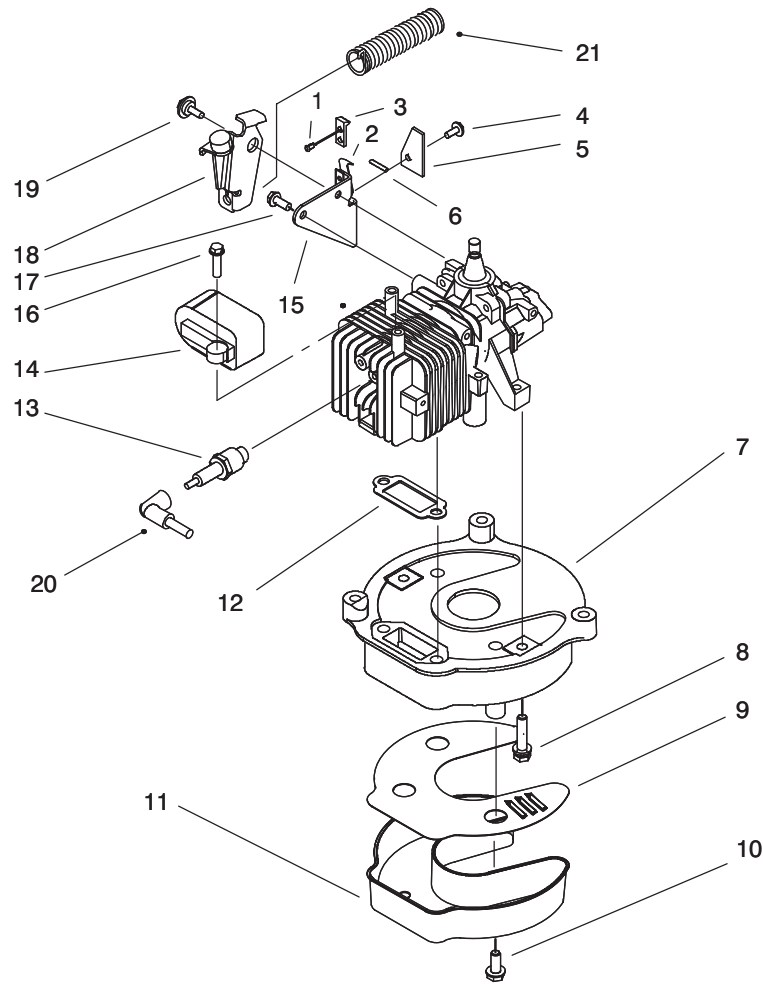

C-1899

BRAKE & MUFFLER ASSEMBLY

Ref. No.	Part No.	Description	No. Used	Ref. No.	Part No.	Description	No. Used
1	3290-459	Rivet	2	12	93-1233	Gasket - Exhaust	1
2	60-9010	Strap - Ground	1	13	614009	Plug - Spark	1
3	92-2925	Strap - Insulation	1	14	684049	Ignition Assembly (Incl. Ref. #20)	1
4	12-5450	Screw - Thread Forming	1	15	84-7820	Plate - Brake Mount	1
5	53-4690	Stop - Ground Strap	1	16	613208	Screw - Hex Washer Hd.	2
6	92-1156	Wire - Brake Switch Lead	1	17	614702	Screw	1
7	614654	Plate - Muffler	1	18	93-4312	Plate - Brake Assembly	1
8	607601	Screw	4	19	92-9698	Screw - Shoulder	1
9	93-1217	Baffle	1	20	684179	Lead & Cover Assembly	1
10	609471	Screw	3	21	93-4306	Spring - Compression	1
11	93-1108	Cover - Muffler	1