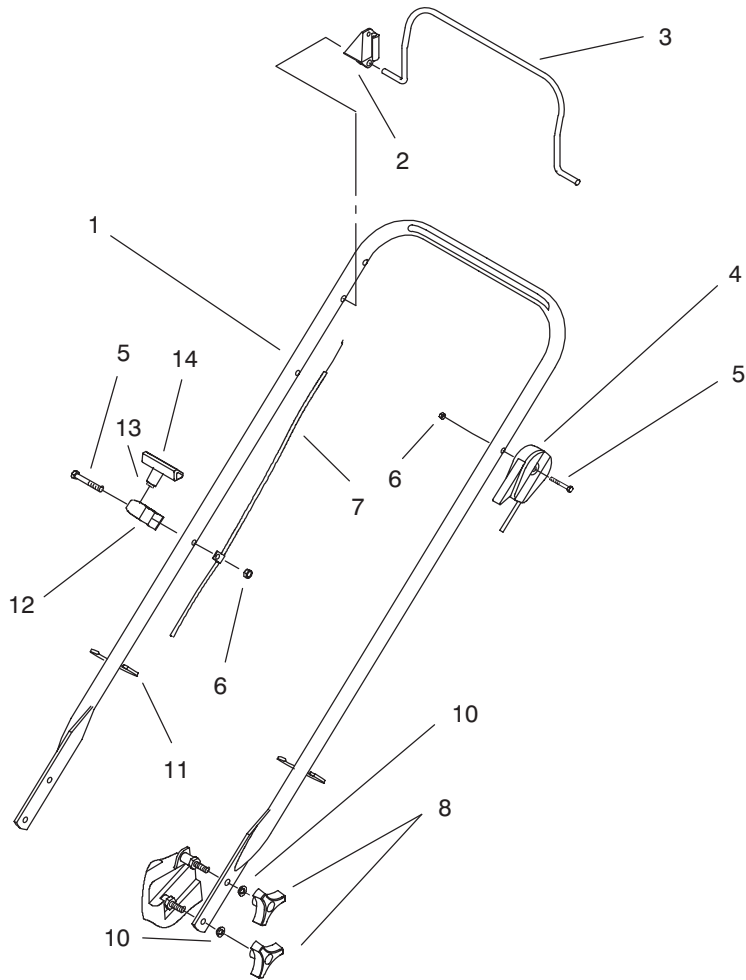

C-2212

HANDLE ASSEMBLY

Ref. No.	Part No.	Description	No. Used
1	92-8800	Handle	1
2	92-5412	Stop - Pivot	1
3	92-1002	Bail - Flywheel Brake	1
4	92-9327	Cable - Throttle	1
5	321-53	Screw - Hex Hd. Cap	2
6	3296-73	Nut - Lock	2
7	92-9328	Cable - Brake	1

Ref. No.	Part No.	Description	No. Used
8	93-7159	Knob	4
10	3253-33	Washer - Lock	4
11	3290-378	Tie - Cable	2
12	92-7720	Guide - Rope	1
13	612825	Handle - Starter	1
14	612824	Clip - Rope Insert	1