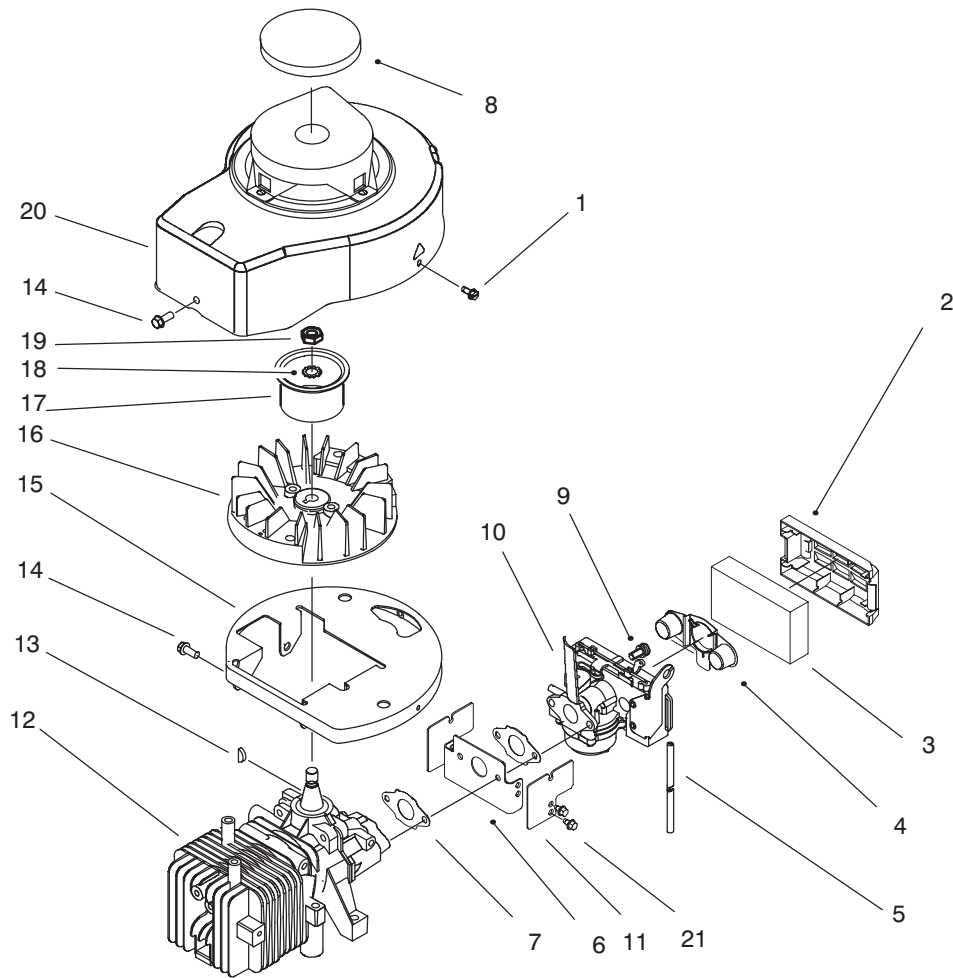

## ENGINE ASSEMBLY

Ref. No.	Part No.	Description	No. Used	Ref. No.	Part No.	Description	No. Used
1	93-4302	Screw - Sems	3	9	612782	Line - Gas	1
2	92-8828	Decal - Shroud	1	10	32144-102	Screw - Engine	3
3	92-1701	Rope - Stop	1	11		Engine - "V" 48cm	1
4	92-8898	Tank Shroud Assembly	1	12	92-8615	Decal - Shroud	1
5	93-3660	Cap - Gas (Incl. Ref. #13-16)	1	13	93-3175	Baffle	1
6	66-7460	Bulb - Primer	1	14	609150	Baffle - Foam	1
7	44-2750	Body - Primer	1	15	93-1230	Cover	1
8	44-3174	Hose - Primer	1	16	613311	Gasket	1

### BLADE ASSEMBLY

Ref. No.	Part No.	Description	No. Used	Ref. No.	Part No.	Description	No. Used
1	92-8807	Hub - Blade Driver	1	4	92-8626	Spacer - Blade	1
2	146046	Plate - Blade Driver	1	5	3253-22	Washer - Lock	1
3	612079	Blade - 48cm	1	6	26-0670	Bolt - Blade	1