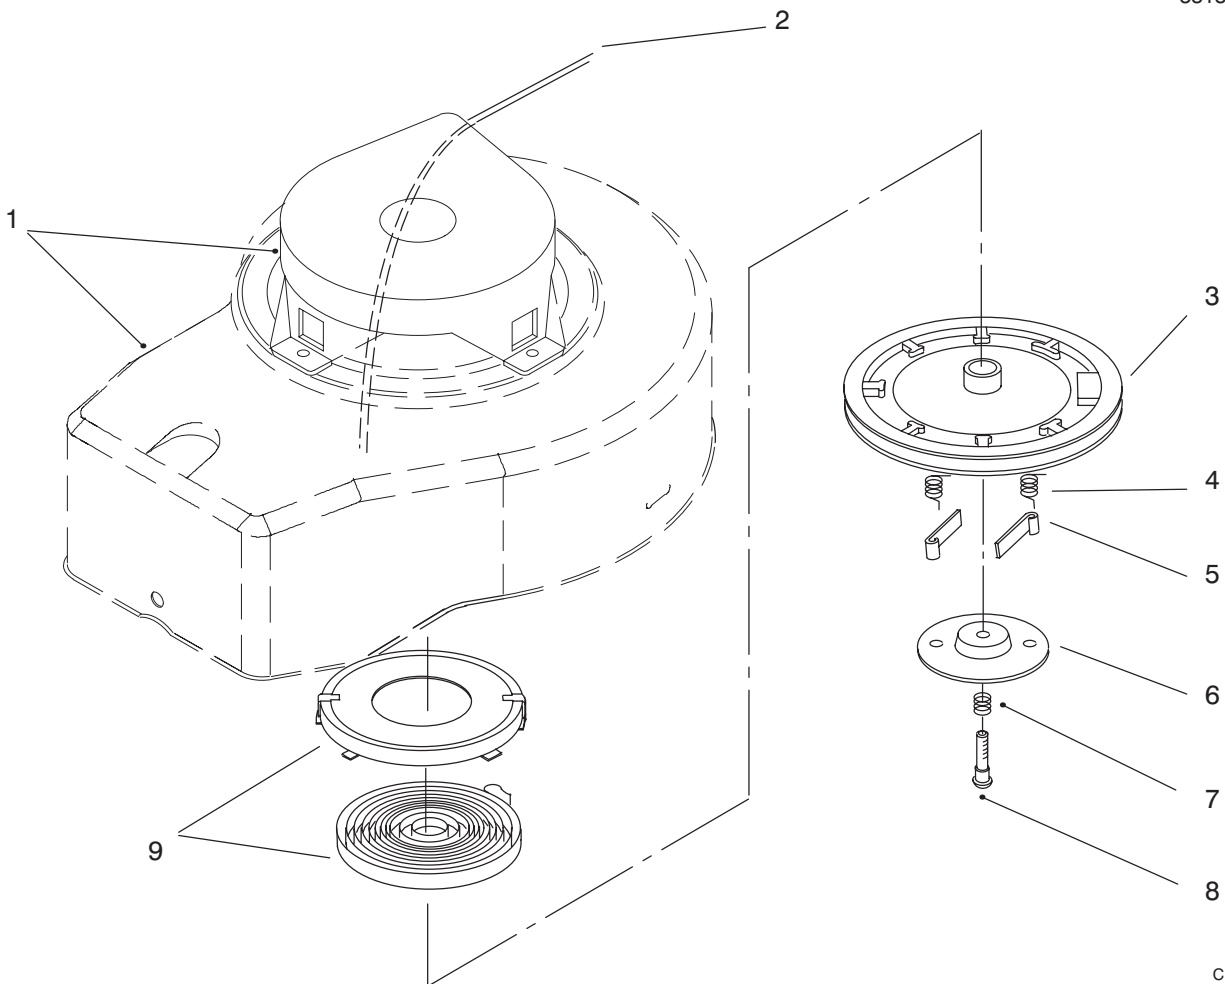

C-1309

RECOIL STARTER ASSEMBLY

Ref. No.	Part No.	Description	No. Used
1	93-4304	Housing Assembly	1
2	93-4305	Rope - Starter	1
3	92-4929	Pulley Assembly	1
4	92-4930	Spring - Dog	2
5	92-4931	Dog	2

Ref. No.	Part No.	Description	No. Used
6	92-9692	Retainer	1
7	92-4933	Screw	1
8	92-4934	Spring	1
9	92-4935	Spring Keeper Assembly	1