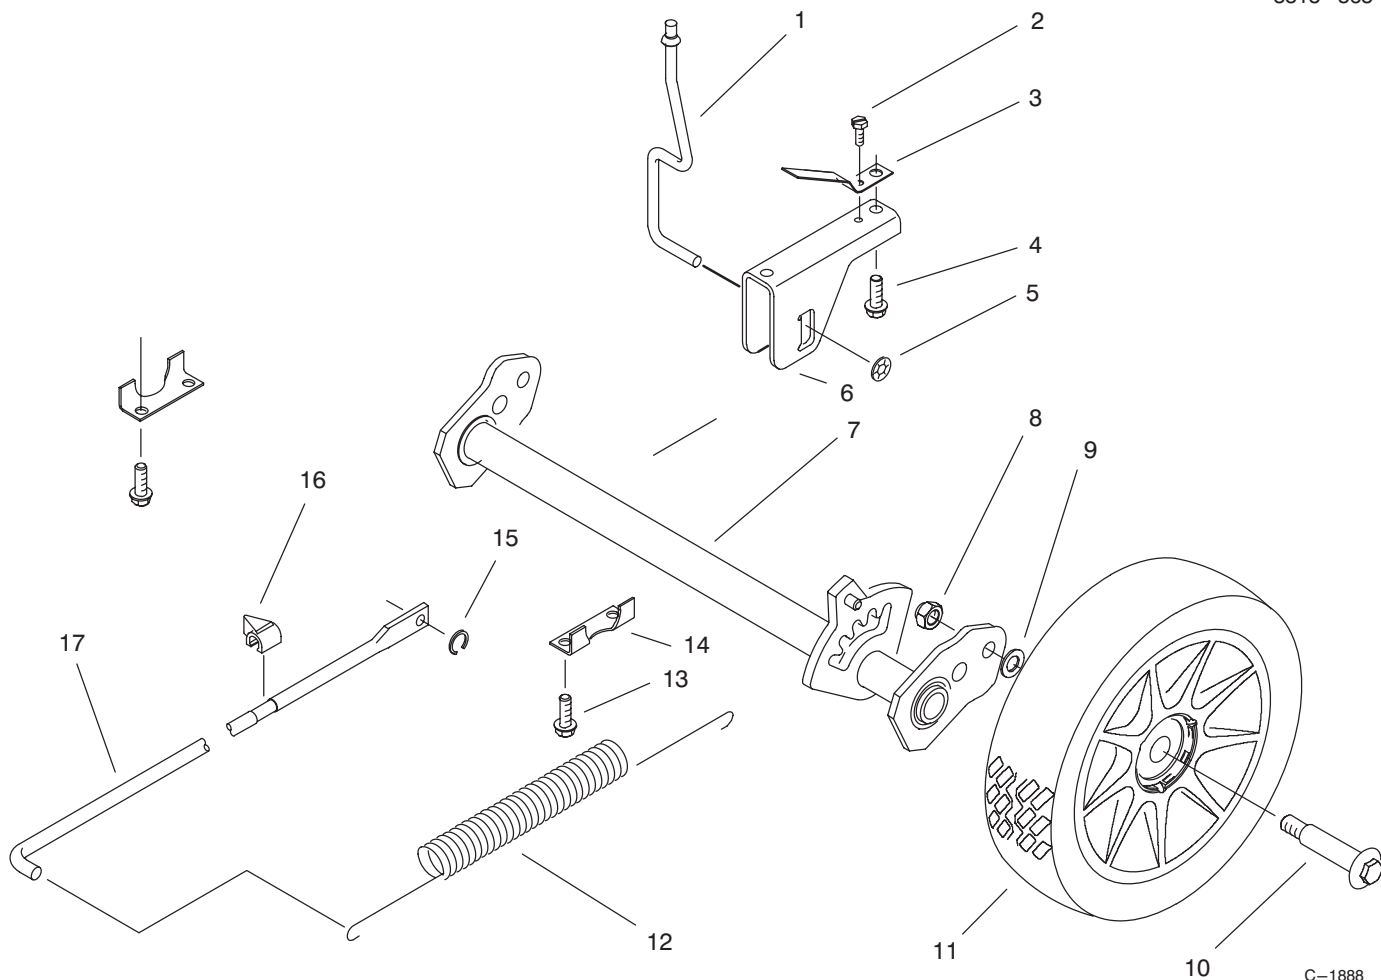

C-1888

REAR AXLE ASSEMBLY

Ref. No.	Part No.	Description	No. Used
1	71-7840	Rod - Trigger	1
2	32144-31	Screw - Tapping	1
3	71-8060	Spring - Trigger Retainer	2
4	63-8590	Screw	2
5	32112-13	Nut - Push	1
6	71-8080	Saddle - H.O.C.	1
7	92-9305	Arm - Pivot	1
8	3296-59	Nut - Lock	2
9	40-1940	Washer	2

Ref. No.	Part No.	Description	No. Used
10	92-1057	Bolt - Shoulder	2
11	92-8887	Wheel & Tire Assembly	2
12	92-9300	Spring - Counterbalance	1
13	32144-4	Screw - Tapping	4
14	71-7770	Plate - Securing Rear	2
15	32151-93	Ring - Grip	1
16	71-7980	Indicator - H.O.C.	1
17	92-9301	Rod - Link	1