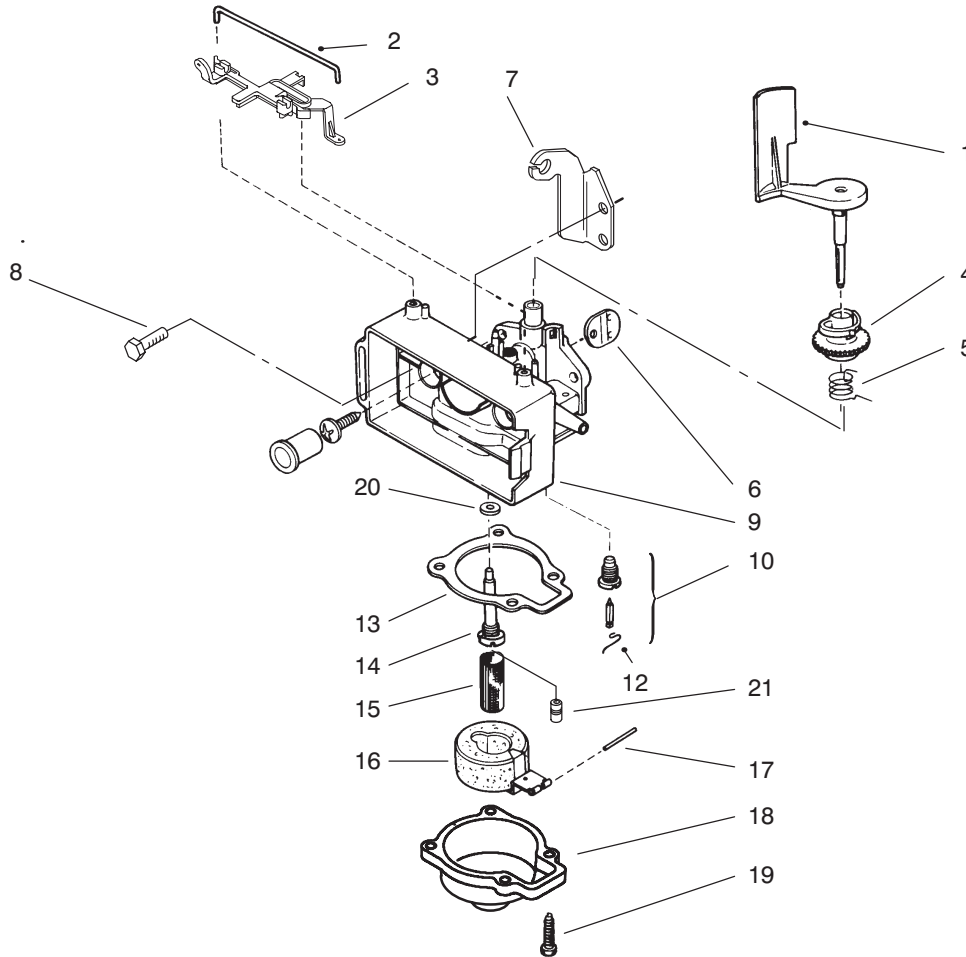

C-2130A

CARBURETOR ASSEMBLY

Ref. No.	Part No.	Description	No. Used	Ref. No.	Part No.	Description	No. Used
1	92-6376	Air Vane & Shaft	1	13	602850	Gasket	1
2	610165	Retainer - Speed Control	1	14	92-6371	Nozzle	1
3	93-1225	Lever - Speed Adjust	1	15	611071	Filter - Fuel	1
4	610834	Collar - Air Vane	1	16	678113	Float & Arm Assembly	1
5	92-4944	Spring - Governor	1	17	92-6389	Pin	1
6	92-6373	Disc - Throttle	1	18	92-9691	Float Chamber	1
7	92-4949	Bracket - Throttle Control	1	19	608850	Screw	4
8	613269	Screw	2	20	612383	Washer	1
9	93-4324	Carburetor Body	1	21	92-6370	Main Jet	1
10	92-9697	Kit - Float Valve, Body & Seat (Incl. Ref. #12)	1	*	92-6385	Jet - High Altitude	1
12	603145	Spring	1	*	93-4331	Carburetor Assembly (Incl. Ref. #7 pg.6)	1

*Not Illustrated