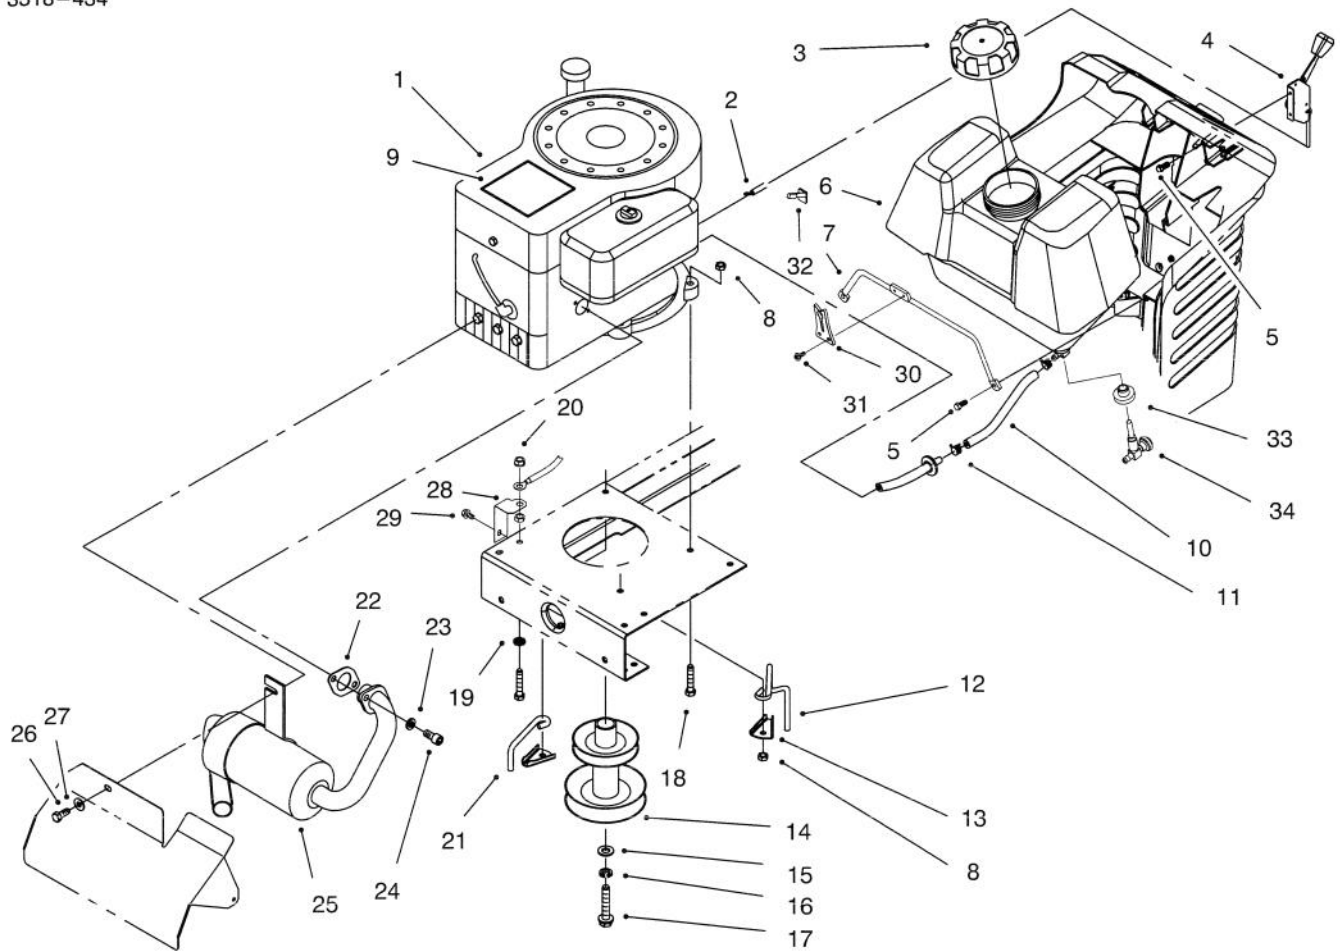

C-2452

ENGINE ASSEMBLY

Ref. No.	Part No.	Description	No. Used
1		Engine - 12 H.P. (Model No. 71188 Only)	1
*		Engine - 12 H.P. (Model No. 71201 Only)	1
2	88-4350	Cable - Throttle	1
3	88-3980	Cap - Gas	1
4	88-4340	Control - Throttle	1
5	27-0220	Screw - Plastite	4
6	88-3880	Tank - Gas	1
7	92-1952	Rod - Gas Tank	1
8	3296-29	Nut - Lock	3
9	92-2482	Decal - Engine 12 H.P. (Model No. 71201 Only)	1
10	47-2963	Line - Fuel	1
11	2412-98	Clamp - Hose	2
12	88-6060	Guide - Belt L.H.	1
13	76-3820	Anchor - Belt Guide	2
14	88-5050	Pulley - Engine	1
15	3256-25	Washer - Flat	1
16	3253-22	Washer - Lock	1

Ref. No.	Part No.	Description	No. Used
17	26-0671	Bolt - Blade	1
18	322-9	Screw - Hex Hd. Cap	4
19	3255-8	Washer - Ext. Tooth Lock	1
20	32149-1	Nut - Keps	2
21	88-5490	Guide - Belt R.H.	1
22	88-4410	Gasket - Muffler	1
23	3253-4	Washer - Lock	2
24	3274-10	Screw - Hex Soc. Hd.	2
25	88-6480	Muffler	1
26	321-4	Screw - Hex Hd. Cap	1
27	3253-3	Washer - Lock	1
28	93-3809	Bracket - Ground	1
29	32144-4	Screw - Hex Hd. Tap	1
30	94-1951	Latch - Hood	1
31	32144-112	Screw - Self Tap	1
32	88-4490	Reducer - Throttle (Model No. 71201 Only)	1
33	104047	Bushing	1
34	104048	Valve Assembly	1

*Not Illustrated