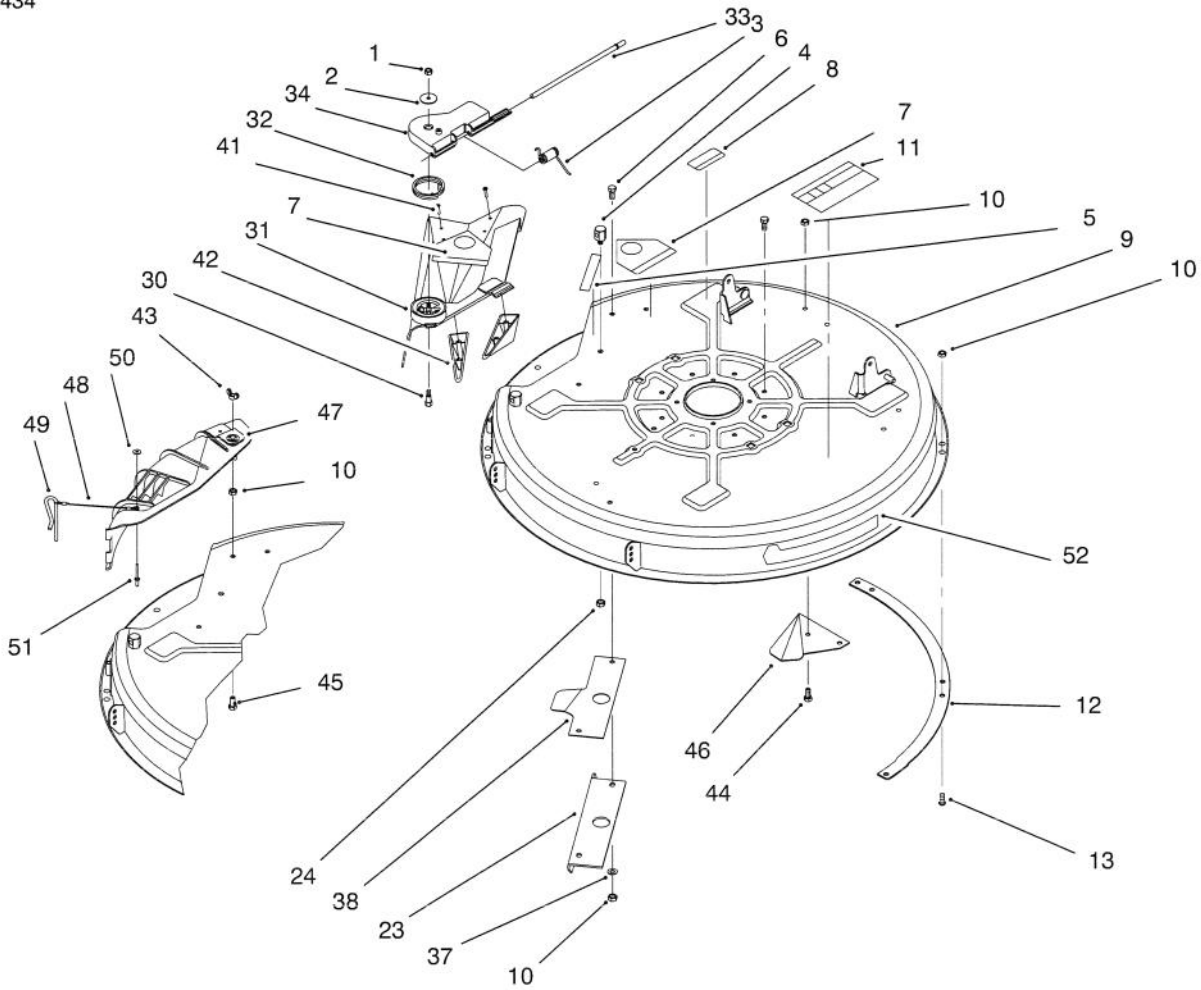

C-2458

DECK ASSEMBLY (32" CUTTING UNIT)

Ref. No.	Part No.	Description	No. Used
46	80-2630	Kicker (Model No. 71201 Only)	4
47	83-7010	Brace - Cover (Model No. 71201 Only)	1
48	28-8070	Lanyard (Model No. 71201 Only)	1
49	28-8130	Pin - Chute Lock (Model No. 71201 Only)	1
50	2356-49	Washer - Flat (Model No. 71201 Only)	1

Ref. No.	Part No.	Description	No. Used
51	3290-282	Rivet - Pop (Model No. 71201 Only)	2
52	92-7988	Decal - Recycler (Model No. 71201 Only)	1
*	82-6150	Discharge Cover Assembly (Incl. Ref. #47-51) (Model No. 71201 Only)	1