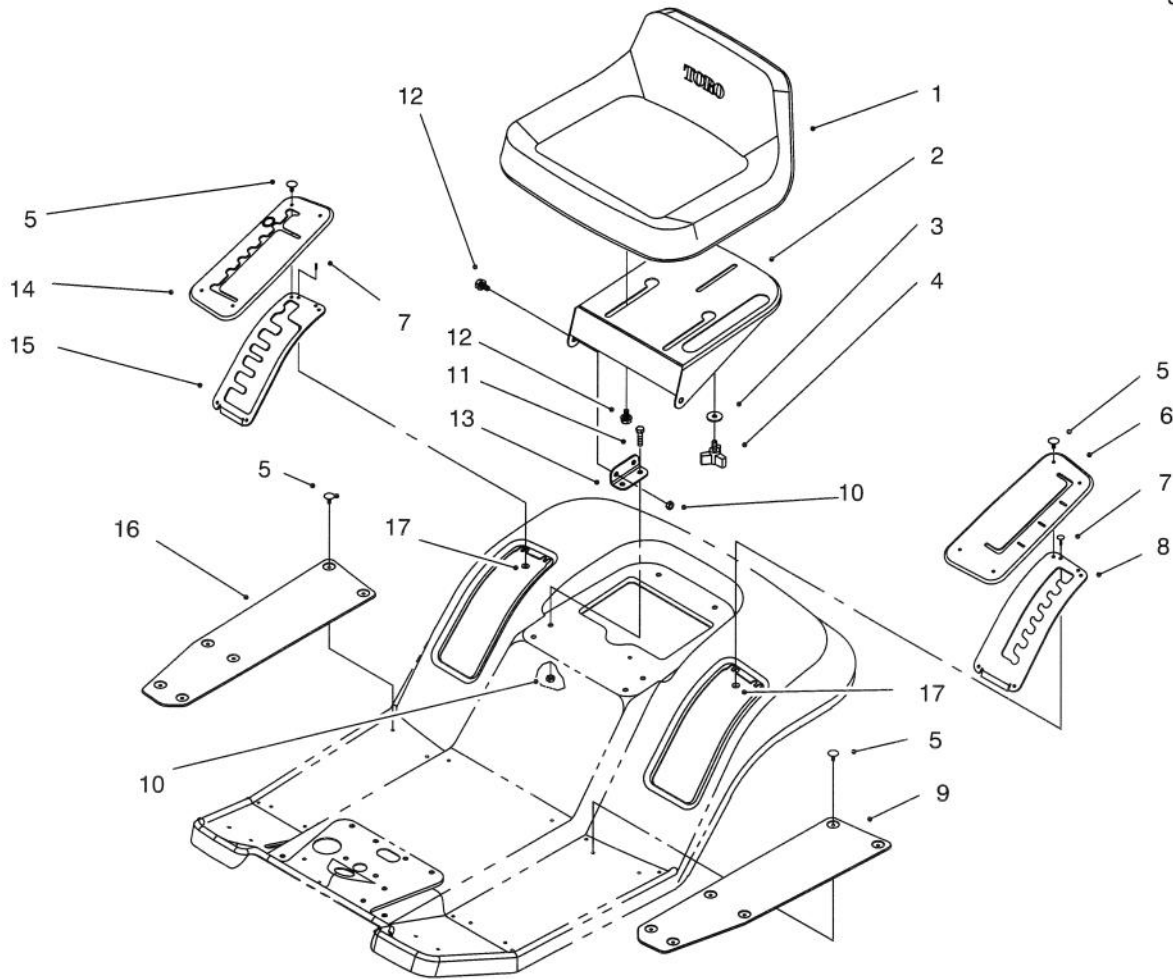

C-1830

SEAT ASSEMBLY

Ref. No.	Part No.	Description	No. Used
1	88-4330	Seat (Model No. 71188 Only)	1
*	88-3950	Seat (Model No. 71201 Only)	1
2	88-4910	Support - Seat	1
3	5-4460	Washer - Fender	1
4	92-9674	Knob - Studded	1
5	3290-479	Fastener - Panel	20
6	88-5170	Cover - H.O.C. (Model No. 71188 Only)	1
*	93-7657	Cover - H.O.C. (Model No. 71201 Only)	1
7	3290-282	Rivet - Pop	4

Ref. No.	Part No.	Description	No. Used
8	88-5030	Gate - H.O.C.	1
9	88-5240	Mat - L.H. Foot	1
10	3296-29	Nut - Lock	6
11	322-3	Screw - Hex Hd. Cap	4
12	37-8770	Bolt - Shoulder	4
13	88-4820	Bracket - Seat Hinge	2
14	88-5160	Cover - Shift Gate (Model No. 71188 Only)	1
*	93-7656	Cover - Shift Gate (Model No. 71201 Only)	1
15	88-5020	Gate - Shift	1
16	88-5220	Mat - R.H. Foot	1
17	3269-26	Washer - Backup	4

*Not Illustrated