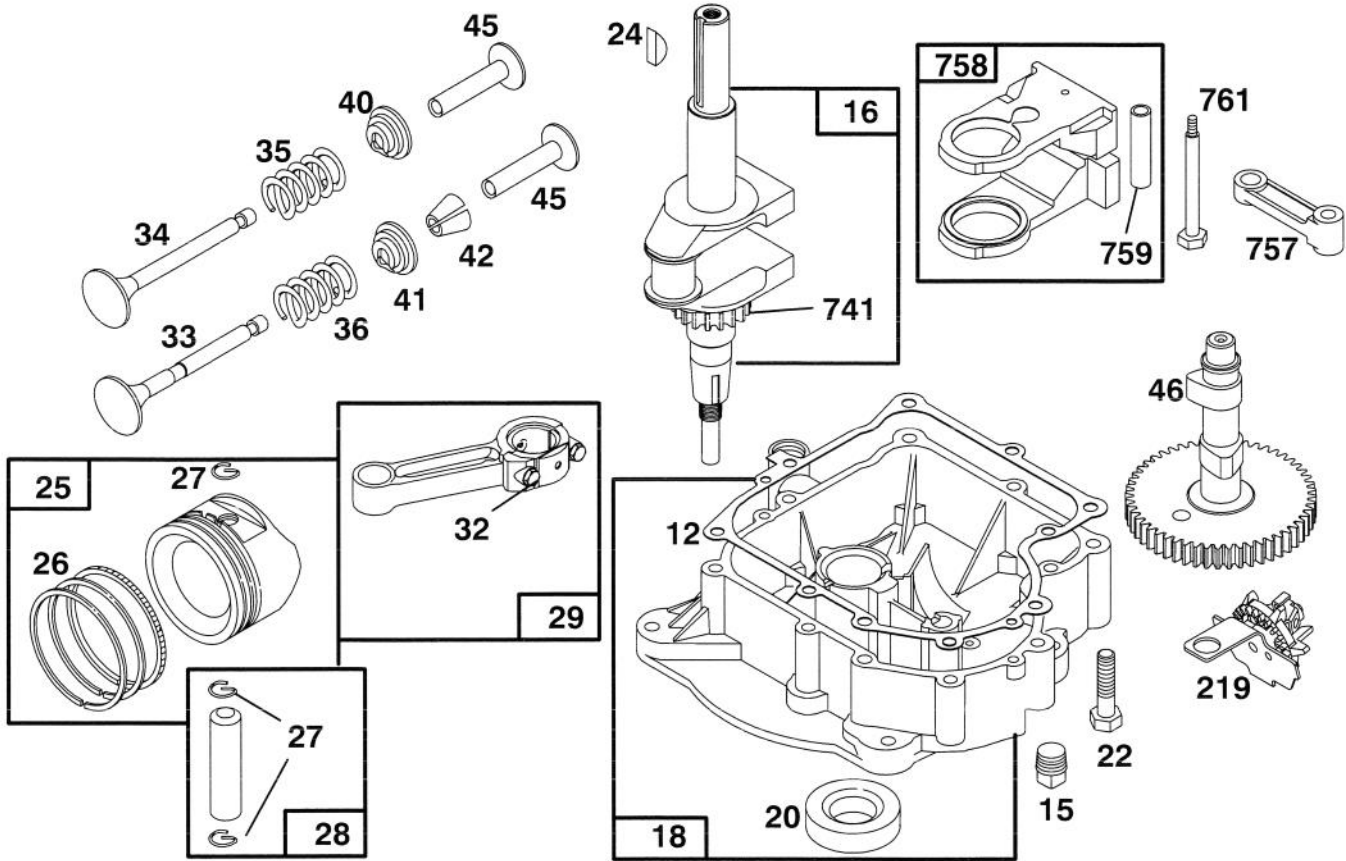

Assemblies include all parts shown in frames.

ENGINE BRIGGS & STRATTON MODEL 283707-0156-01

Ref. No.	Part No.	Description	No. Used
★12	271916	Gasket-Crkcse. (1/64")	1
★	271997	Gasket-Crkcse. (.005")	1
★	271996	Gasket-Crkcse. (.009")	1
15	94239	Plug-Oil Drain	1
16	495162	Crankshaft	1
	94196	Key-Timing Gear	1
18	494238	Base-Engine	1
★20	291675	Seal-Oil	1
22	94624	Screw-Base Mtg. Sem	1
24	222698	Key-Flywheel	1
25	394661	Piston Assy. (Std.)	1
	394662	Piston Assy. (.010" O.S.)	1
	394663	Piston Assy. (.020" O.S.)	1
	394664	Piston Assy. (.030" O.S.)	1
26	391780	Ring Set-Piston (Std.)	1
	391781	Ring Set-Piston (.010" O.S.)	1
	391782	Ring Set-Piston (.020" O.S.)	1
	391783	Ring Set-Piston (.030" O.S.)	1
27	260924	Lock-Piston Pin	1
28	299691	Pin Assy.-Piston (Standard)	1
	391286	Pin Assy.-Piston (.005" O.S.)	1

Ref. No.	Part No.	Description	No. Used
29	490348	Rod Assembly- Connecting	1
	490469	Connecting Rod	
		(.020" U.S. Crankpin Bore)	1
32	94671	Screw-Connecting Rod	1
33	262246	Valve-Exhaust	1
34	262247	Valve-Intake	1
35	65906	Spring-Intake Valve	1
36	26828	Spring-Exhaust Valve	1
40	221596	Retainer-Intake Valve	1
41	292260	Rotocoil-Exhaust Valve	1
42	93630	Retainer-Ex. Valve Rotocoil	1
45	262248	Tappet-Valve	1
46	212897	Gear-Cam	1
219	490815	Oil Slinger, Gov. Gear Assy.	1
741	262932	Gear-Timing	1
757	212359	Link-Counterweight	1
758	399891	Counterweight Assy.	1
759	298909	Pin-Counterweight	1
761	93875	Screw-Counterweight	1

★ Included in Gasket Set-Part No. 494241.