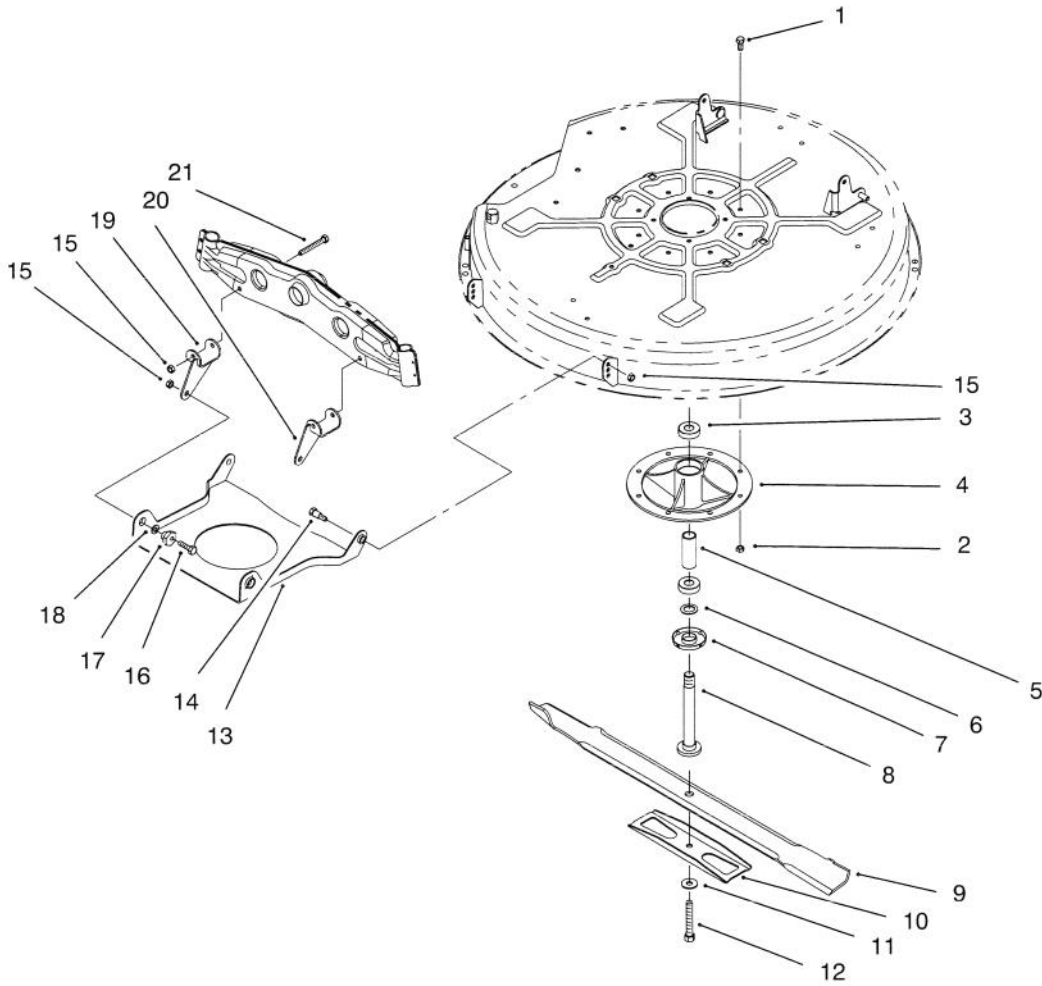

C-2459

SPINDLE & BLADE ASSEMBLY

Ref. No.	Part No.	Description	No. Used
1	322-3	Screw - Hex Hd. Cap	8
2	3296-29	Nut - Lock	8
3	251-297	Bearing	2
4	56-7030	Body - Spindle	1
5	83-7020	Spacer - Bearing	1
6	80-4390	Spacer - Hardened	1
7	80-4370	Shield - Bearing	1
8	80-4350	Shaft - Spindle	1
9	33-4750	Blade - 32" (Model No. 71188 Only)	1
9	80-4430	Blade - Recycler 32" (Model No. 71201 Only)	1

Ref. No.	Part No.	Description	No. Used
10	80-4570	Stiffener - Blade	1
11	3290-465	Washer - Belleville	1
12	26-0671	Bolt - Blade	1
13	88-4940	Pan - Front Deck Susp.	1
14	28-0540	Bolt - Shoulder	2
15	3296-29	Nut - Lock	6
16	322-6	Screw - Hex Hd. Cap	2
17	106661	Cam - Eccentric	2
18	3256-23	Washer - Flat	2
19	88-5640	Bracket - R.H.	1
20	88-5650	Bracket - L.H.	1
21	322-12	Screw - Hex Hd. Cap	2