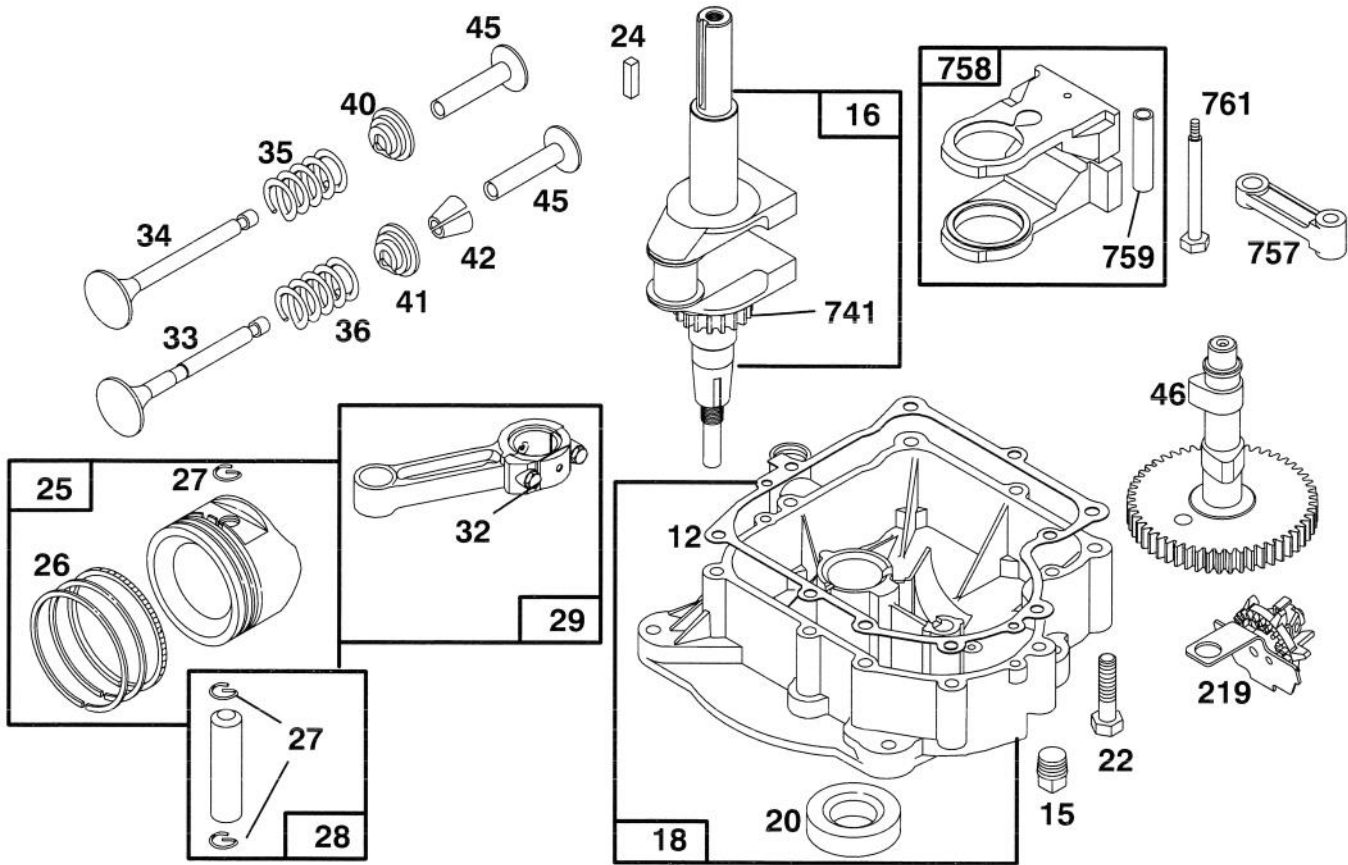

Assemblies include all parts shown in frames.

ENGINE BRIGGS & STRATTON MODEL 282707-0119-01

Ref. No.	Part No.	Description	No. Used
★12	271916	Gasket-Crkse. (1/64" Thick)	1
★	271997	Gasket-Crkse. (.005" Thick)	1
★	271996	Gasket-Crkse. (.009" Thick)	1
15	94239	Plug-Oil Drain	1
16	495162	Crankshaft	1
	94196	Key-Timing Gear	1
18	494238	Base-Engine	1
★20	291675	Seal-Oil	1
22	94624	Screw-Base Mtg. Sem	1
24	222698	Key-Flywheel	1
25	391285	Piston Assy. (Std.)	1
	391287	Piston Assy. (.010" O.S.)	1
	391288	Piston Assy. (.020" O.S.)	1
	391289	Piston Assy. (.030" O.S.)	1
26	391780	Ring Set-Piston (Std.)	1
	391781	Ring Set-Piston (.010" O.S.)	1
	391782	Ring Set-Piston (.020" O.S.)	1
	391783	Ring Set-Piston (.030" O.S.)	1

Ref. No.	Part No.	Description	No. Used
27	260924	Lock-Piston Pin	1
28	299691	Pin Assy.-Piston (Std.)	1
	391286	Pin-Piston (.005" O.S.)	1
29	490348	Rod-Connecting	1
	490469	Rod-Connecting (020" U.S. Crankpin Bore)	1
32	94671	Screw-Connecting Rod	1
33	262246	Valve-Exhaust	1
34	262247	Valve-Intake	1
35	65906	Spring-Intake Valve	1
36	26828	Spring-Exhaust Valve	1
40	221596	Retainer-Intake Valve	1
41	292260	Rotocoil-Exhaust Valve	1
42	494553	Retainer-Ex. Valve	1
		Rotocoil	1
45	262248	Tappet-Valve	1
46	212897	Gear-Cam	1
219	490815	Slinger-Oil	1
741	262932	Gear-Timing	1
757	212359	Link-Counterweight	1
758	399891	Counterweight Assy.	1
759	298909	Pin-Counterweight	1
761	93875	Screw-Counterweight	1

★ Included in Gasket Set-Part No. 494241.