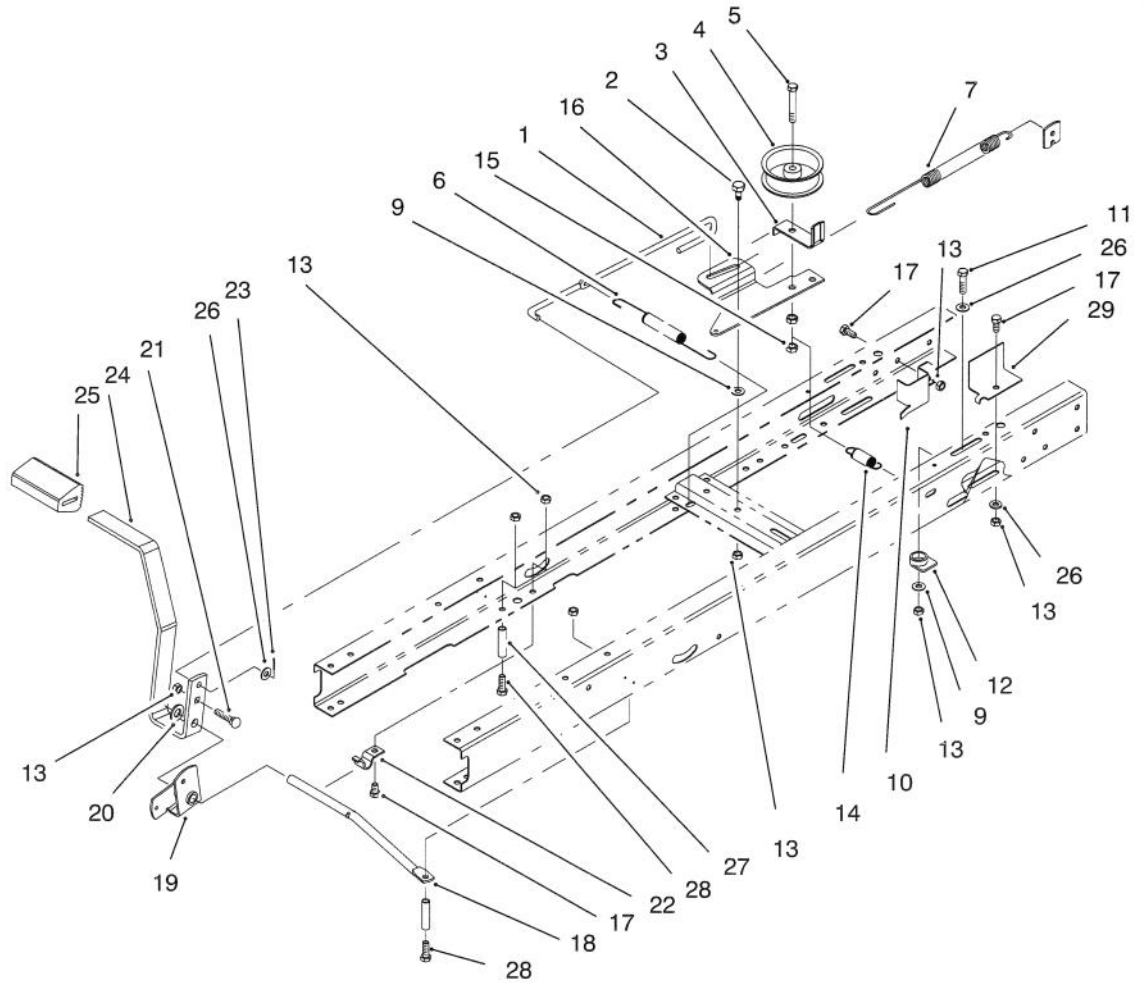

C-2453

CLUTCH ASSEMBLY

Ref. No.	Part No.	Description	No. Used
1	88-5270	Rod - Clutch/Brake	1
2	37-8770	Bolt - Shoulder	1
3	88-5560	Guide - Idler Belt	1
4	88-5680	Pulley - Flat Idler	1
5	323-11	Screw - Hex Hd. Cap	1
6	27-8890	Spring - Pedal Return	1
7	94-4295	Spring - Brake	1
8	322-3	Screw - Hex Hd. Cap	2
9	5-4460	Washer - Flat	4
10	94-4926	Bracket - Belt Guide	1
11	322-6	Screw - Hex Hd. Cap	1
12	84-5610	Guide - Cable	1
13	3296-29	Nut - Lock	8
14	88-6330	Spring - Extension	1
15	3296-59	Nut - Lock	2

Ref. No.	Part No.	Description	No. Used
16	88-6070	Arm - Idler	1
17	322-3	Screw - Hex Hd. Cap	3
18	88-5500	Rod - Pedal Pivot	1
19	88-4800	Bellcrank	1
20	3256-26	Washer - Flat	1
21	3230-3	Bolt - Carriage	1
22	88-4810	Clamp - Shift Pivot	1
23	3272-10	Pin - Cotter	1
24	88-5000	Pedal - Clutch/Brake	1
25	65-2920	Pad - Pedal	1
26	3256-23	Washer - Flat	3
27	46-5590	Spacer - Tube	2
28	322-12	Screw - Hex Head Cap	2
29	94-5433	Bracket - Belt Guide	1