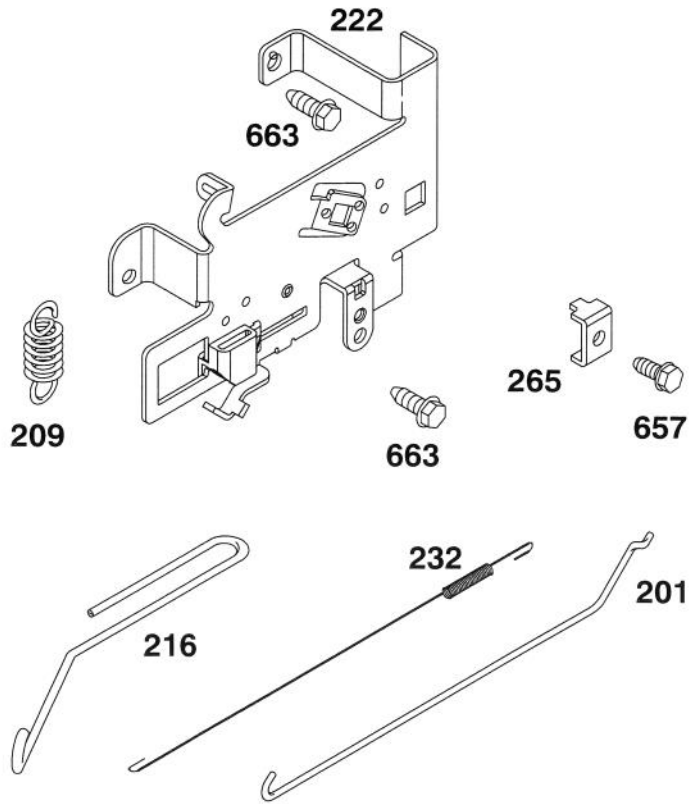

Assemblies include all parts shown in frames.

ENGINE BRIGGS & STRATTON MODEL 282707-0119-01

Ref. No.	Part No.	Description	No. Used
187	393815	Line-Fuel (11" Long, Cut to Suit)	1
201	262767	Link-Governor	1
209	260871	Spring-Governor	1
216	262766	Link-Choke	1
222	495611	Plate-Governor Control	1
232	262785	Spring-Governor Link	1
240	394358	Filter-Fuel	1
265	221535	Clamp-Casing	1

Ref. No.	Part No.	Description	No. Used
474	393474	Stator-Alternator (Dual Circuit)	1
482	93621	Screw-Sem	1
601	93053	Clamp-Fuel Pipe	1
657	93496	Screw-Sem	1
663	94620	Screw-Hex. Hd.	1
877	393456	Diode and Connector Assy. (Dual Circuit)	1