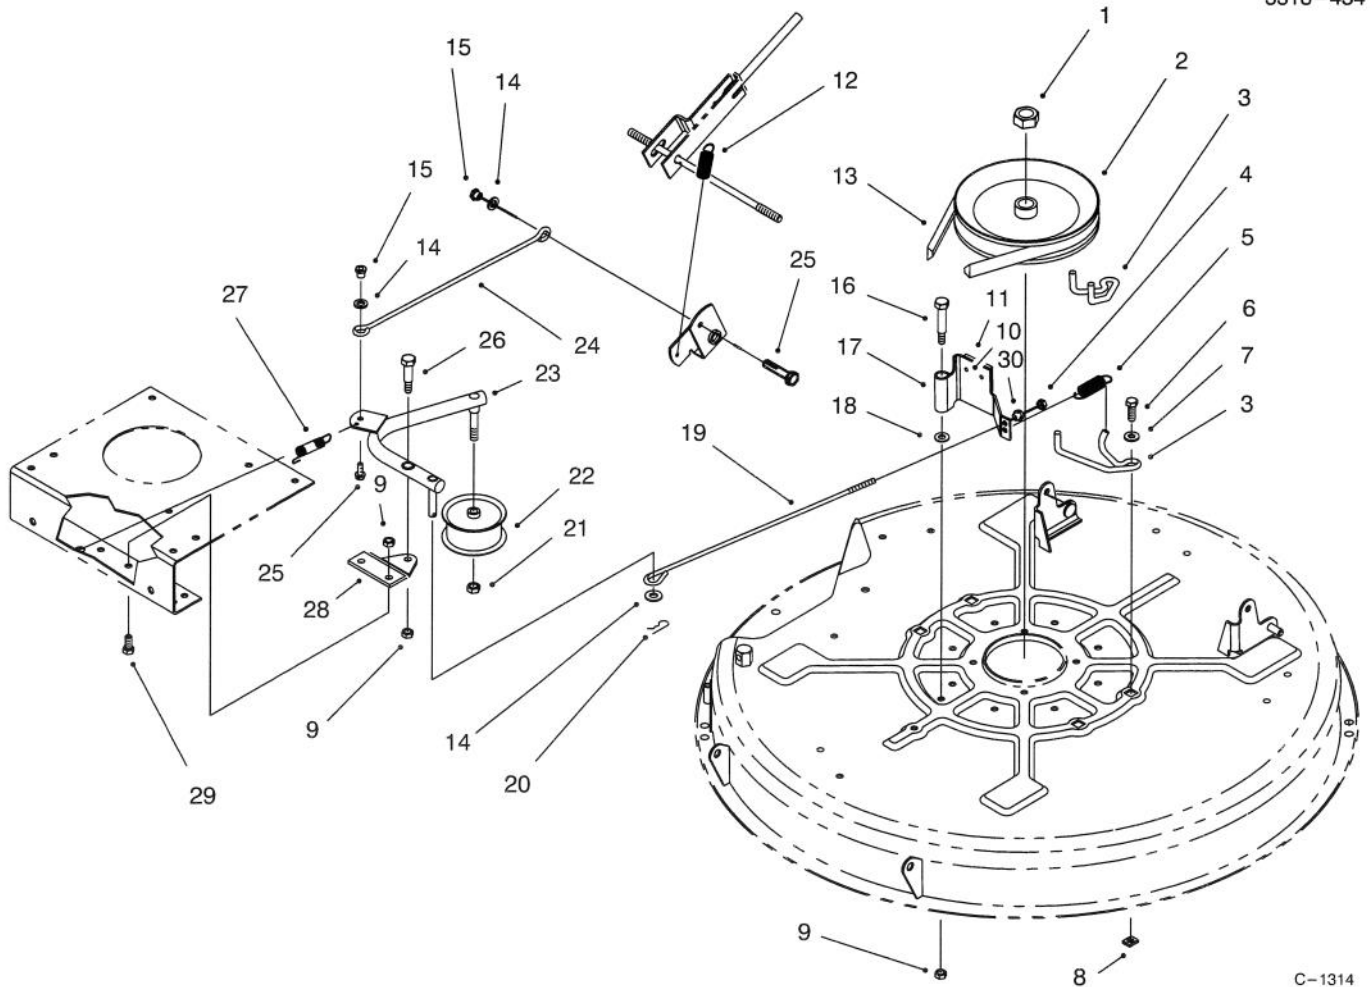

C-1314

PULLEY & BELT ASSEMBLY (32" CUTTING UNIT)

Ref. No.	Part No.	Description	No. Used
1	3219-7	Nut - Lock	1
2	88-5060	Pulley - Deck	1
3	88-5760	Guide - Belt	2
4	3296-42	Nut - Lock	1
5	88-6330	Spring - Extension	1
6	322-5	Screw - Hex Hd. Cap	2
7	5-4460	Washer - Fender	2
8	3290-496	Nut - Retained	2
9	3296-29	Nut - Lock	4
10	3290-282	Rivet - Pop	2
11	56-9830	Pad - Brake	1
12	88-6420	Spring/Cable Assembly	1
13	88-6260	V-Belt	1
14	3256-24	Washer - Flat	3
15	47-4990	Post	2
16	88-4590	Bolt - Shoulder	1

Ref. No.	Part No.	Description	No. Used
17	88-6110	Deck Brake Assembly (Incl. Ref. #10 & 11)	1
18	3256-23	Washer - Flat	1
19	88-5690	Rod - Deck Brake	1
20	3290-307	Pin - Hair Cotter	1
21	3296-39	Nut - Lock	1
22	56-9870	Pulley - Idler	1
23	88-5850	Arm - Idler	1
24	88-5980	Rod - Deck Engage	1
25	3234-13	Screw - Hex Flange Hd.	2
26	7-0030	Bolt - Shoulder	1
27	26-6700	Spring - Extension	1
28	88-5370	Plate - Idler Mount	1
29	322-3	Screw - Hex Hd. Cap	2
30	67-0710	Ball - Swivel	1