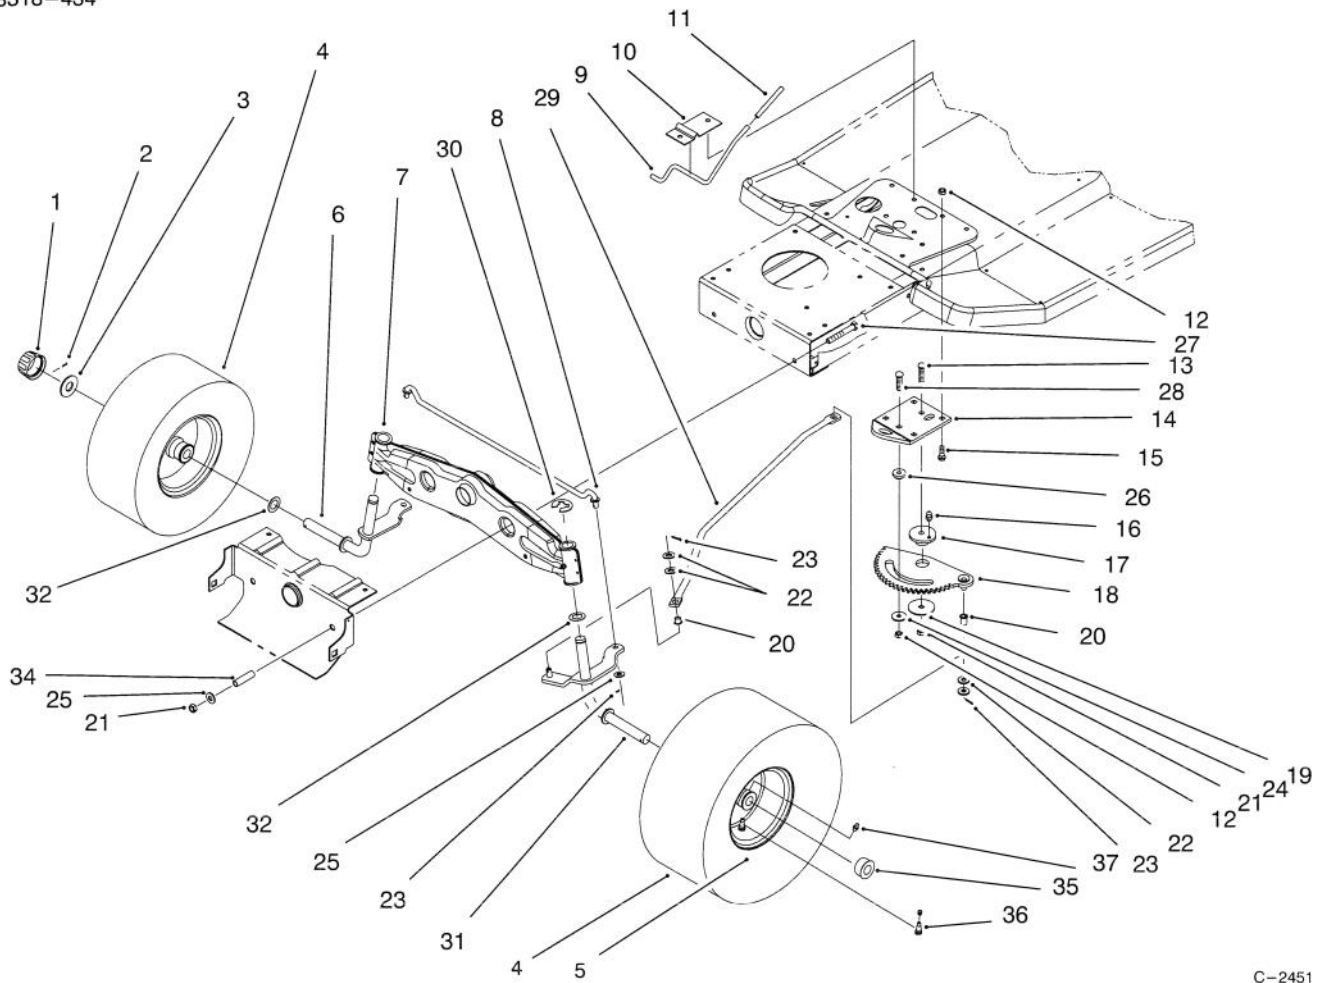

C-2451

FRONT AXLE ASSEMBLY

Ref. No.	Part No.	Description	No. Used
1	61-9780	Cap - Hub	2
2	3272-12	Pin - Cotter	2
3	28-2480	Washer	2
4	88-4060	Tire - 13"	2
5	88-4360	Rim - Front Wheel	2
6	92-7889	Spindle - R.H.	1
7	94-1962	Axle - Front	1
8	88-5380	Rod - Steering Tie	1
9	88-5510	Rod - Parking Brake	1
10	88-5520	Bracket - Parking Brake	1
11	88-0890	Grip - Brake Rod	1
12	3296-29	Nut - Lock	5
13	3231-4	Screw - Carriage	1
14	88-5130	Bracket - Steering Rack	1
15	3230-1	Bolt - Carriage	4
16	302-26	Fitting - Grease	1
17	88-4670	Bushing - Eccentric	1
18	88-5200	Rack - Steering	1
19	111419	Washer - Fender	1
20	52-2891	Bushing - Steering Link	2

Ref. No.	Part No.	Description	No. Used
21	3296-39	Nut - Lock	3
22	3256-25	Washer - Flat	4
23	3272-10	Pin - Cotter	4
24	5-4460	Washer - Fender	1
25	3256-24	Washer - Flat	4
26	88-5010	Spacer - Steering Rack	1
27	323-13	Screw - Hex Hd. Cap	2
28	3230-3	Screw - Carriage	1
29	88-4830	Link - Drag	1
30	32151-48	E-Ring	2
31	92-7890	Spindle - L.H.	1
32	3-6498	Washer - Thrust	6
34	88-5470	Spacer - Front Axle	2
35	88-4400	Bearing - Wheel	4
36	232-27	Valve Stem w/Cap	2
37	302-5	Fitting - Grease	2
*	232-40	Tube - Inner (Optional)	2
*	88-4270	Wheel & Tire Assembly (Incl. Ref. #4 & 5)	2

*Not Illustrated