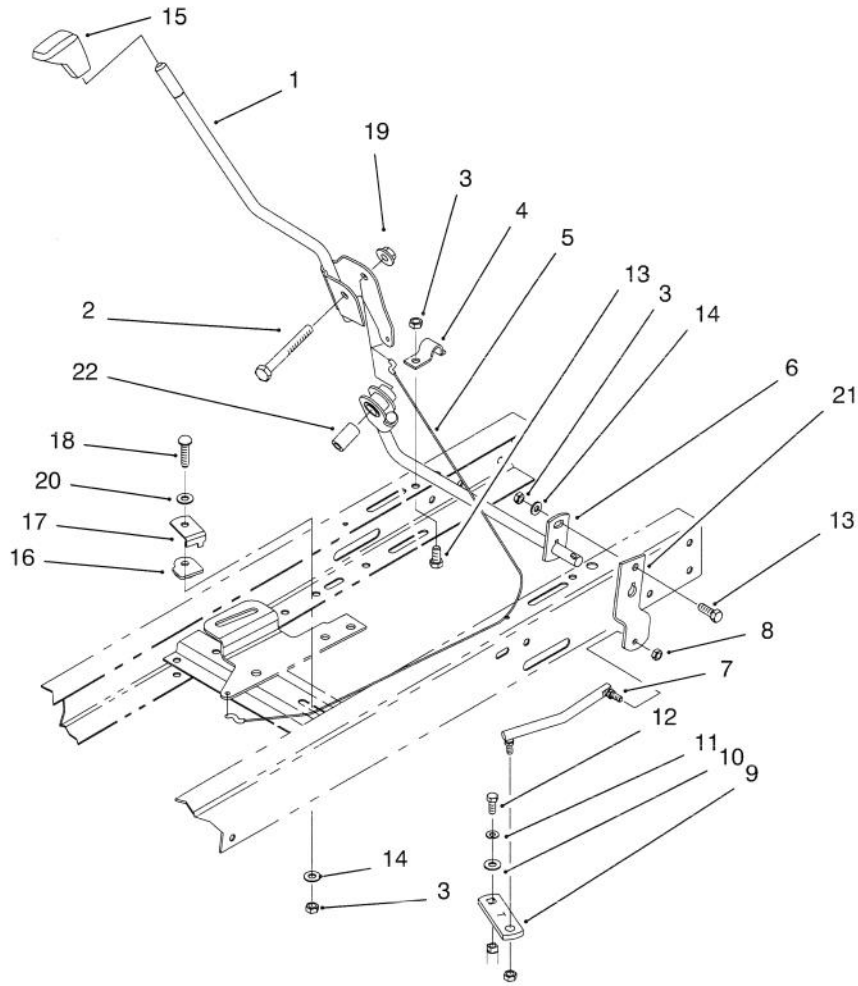

C-2454

SHIFT ASSEMBLY

Ref. No.	Part No.	Description	No. Used
1	94-1991	Lever - Shift	1
2	323-10	Screw - Hex Hd. Cap	1
3	3296-29	Nut - Lock	4
4	88-4810	Clamp - Shift Pivot	2
5	55-9321	Cable - Shotgo	1
6	94-1993	Pivot - Shift	1
7	94-5432	Link - Shift	1
8	3296-3	Nut - Lock	2
9	88-5340	Lever - Trans. Shift	1
10	7-5461	Washer - Hardened	1
11	3253-3	Washer - Lock	1

Ref. No.	Part No.	Description	No. Used
12	329-23	Screw - Hex Hd. Cap	1
13	322-3	Screw - Hex Hd. Cap	3
14	3256-23	Washer - Flat	2
15	94-5565	Knob - Shift	1
16	84-5610	Guide - Cable	1
17	88-5930	Keeper - Cable	1
18	3230-3	Bolt - Carriage	1
19	3296-39	Nut - Lock	1
20	3256-25	Washer - Flat	1
21	94-1968	Lever - Shift Pivot	1
22	94-1997	Bushing - Shift Lever	1