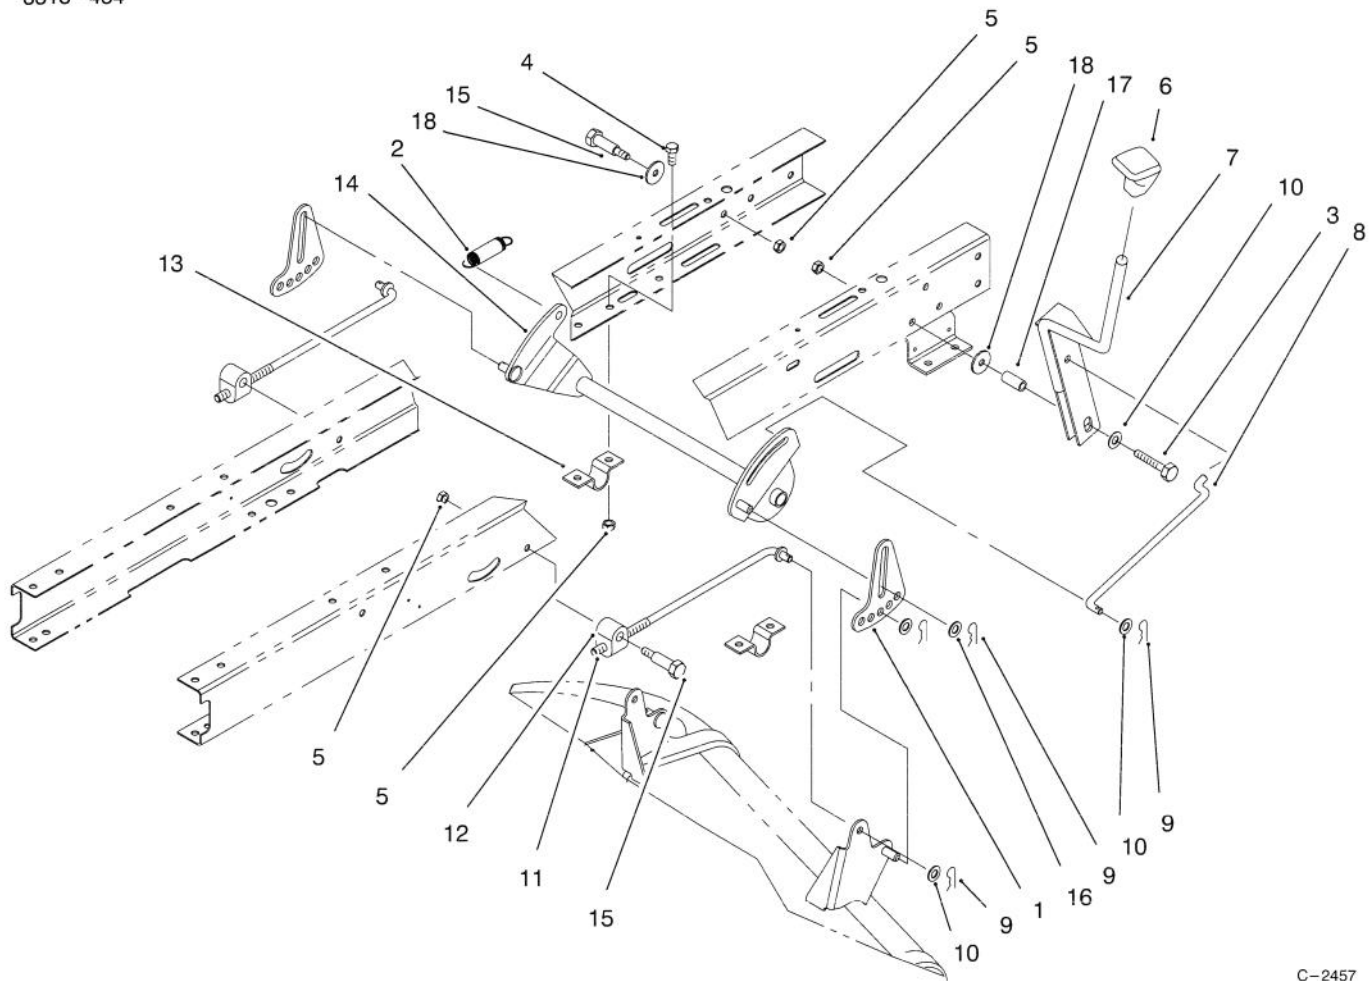

C-2457

HEIGHT OF CUT ASSEMBLY

Ref. No.	Part No.	Description	No. Used
1	88-5570	Link - Adjusting H.O.C.	2
2	88-6460	Spring - Extension	1
3	322-9	Bolt - Shoulder	1
4	322-3	Screw - Hex Hd. Cap	4
5	3296-29	Nut - Lock	8
6	94-5565	Knob - Shift	1
7	93-3822	Lever - H.O.C.	1
8	88-5900	Link - H.O.C.	1
9	3290-307	Pin - Hair Cotter	7

Ref. No.	Part No.	Description	No. Used
10	3256-24	Washer - Flat	4
11	88-5450	Rod - Hanger Rear	2
12	88-4230	Trunnion - H.O.C. Rear	2
13	88-4730	Clamp - H.O.C. Pivot	2
14	88-5110	Pivot - H.O.C.	1
15	7-0030	Bolt - Shoulder	3
16	80-6990	Washer - Hardened	4
17	65-7210	Spacer	1
18	5-4460	Washer	2