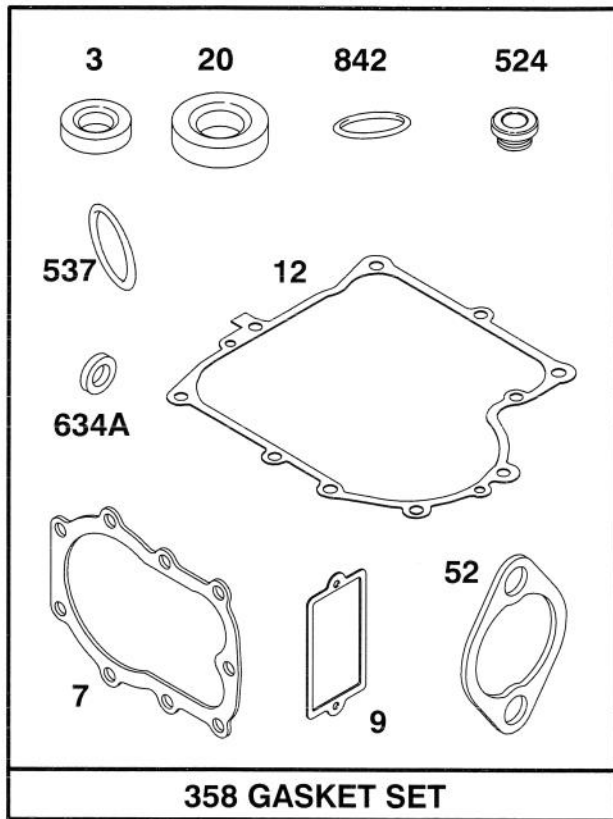

358 GASKET SET

Assemblies include all parts shown in frames.

ENGINE BRIGGS & STRATTON MODEL 283707-0156-01

Ref. No.	Part No.	Description	No. Used
★3	391086	Seal—Oil	1
★7	271866	Gasket—Cylinder Head	1
★9	27803	Gasket—Valve Cover	1
★12	271916	Gasket—Crankcase Cover (1/64" Thick)	1
★	271997	Gasket—Crankcase Cover (.005" Thick)	1
★	271996	Gasket—Crankcase Cover (.009" Thick)	1
★20	291675	Seal—Oil	1
◆●51	272465	Gasket—Carburetor (Carb. to Elbow)	1
★52	272554	Gasket—Carburetor (Elbow to Cylinder)	1
●95	94098	Screw—Throttle	1
●104	231789	Pin—Float Hinge	1
●105	231855	Valve Assy.—Inlet Needle	1
●106	231854	Inlet Valve Seat	1

Ref. No.	Part No.	Description	No. Used
121	495799	Carburetor Overhaul Kit	1
●127		Plug—Welch (Sold in Kit Only).	1
◆●137	281165	Gasket—Float Bowl	1
◆●138	281164	Washer—Float Bowl Screw	1
●142	494537	Nozzle—Carburetor	1
●147	231794	Pilot—Jet	1
358	494241	Gasket Set	1
★524	68838	Seal—Filler Tube	1
★537	281106	O-Ring—Air Cleaner	1
●634	281168	Seal—Choke Shaft	1
★634A	491323	Seal—Governor	1
●634B	281167	Washer—Throttle Shaft	1
★842	270920	Seal—Oil Filler Cap	1
977	494358	Carburetor Gasket Set	1
●987	281166	Seal—Throttle Shaft	1

★ Included in Gasket Set—Part No. 494241.

● Included in Carburetor Overhaul Kit—Part No. 495799.

◆ Included in Carburetor Gasket Set—Part No. 494385.