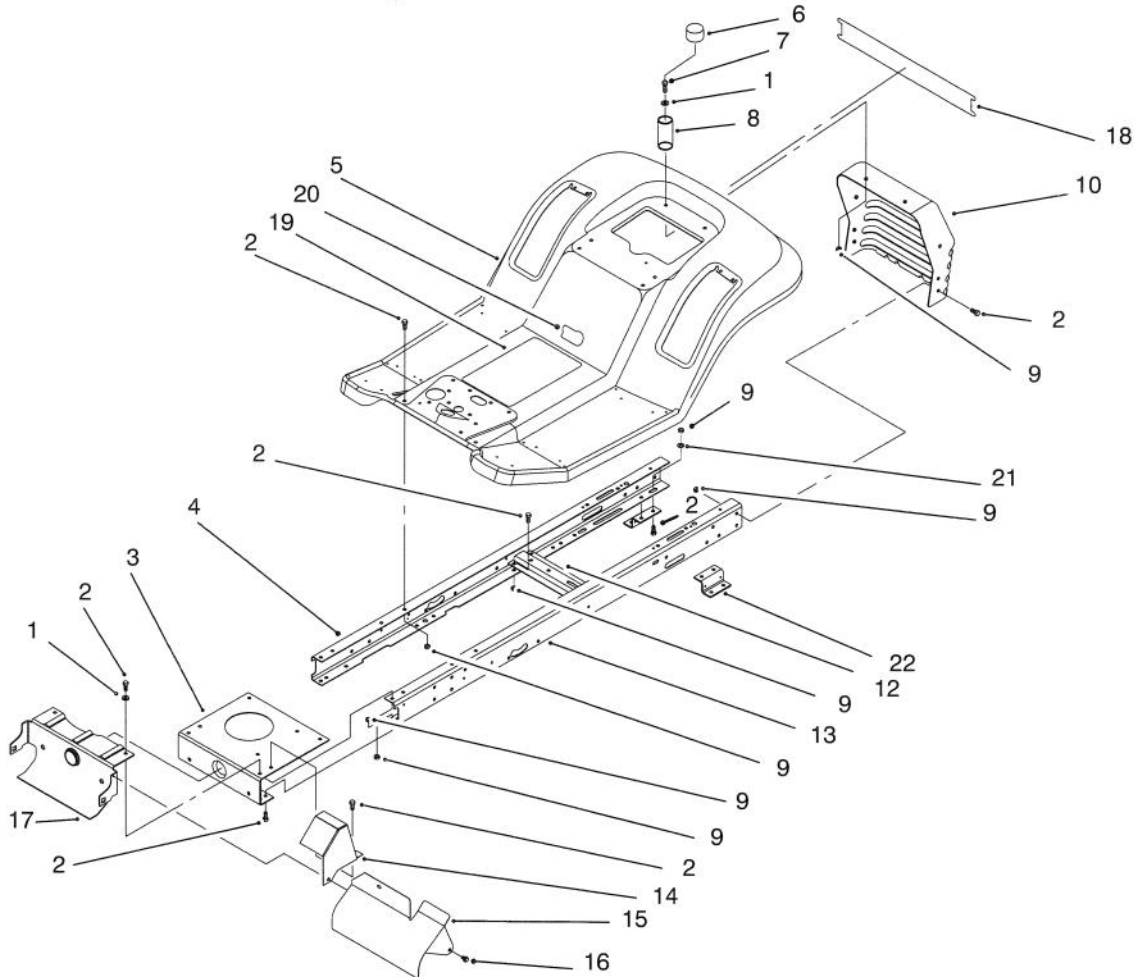

MODEL NO. 71188-6900001 & UP  
MODEL NO. 71201-6900001 & UP

**PARTS  
CATALOG**

**1232XL LAWN TRACTOR**

C-2449

**FRAME ASSEMBLY**

Ref. No.	Part No.	Description	No. Used
1	3256-23	Washer - Flat	4
2	322-3	Screw - Hex Hd. Cap	22
3	88-4630	Plate - Engine Mount	1
4	94-1998	Rail - R.H. Frame	1
5	88-3840-01	Body - Rear	1
6	701178	Cap - Protector	2
7	322-5	Screw - Hex Hd. Cap	2
8	88-6220	Spring - Compression	2
9	3296-29	Nut - Lock	24
10	88-3940	Panel - Rear Hitch	1
12	88-4620	Bracket - Idler Pivot	1
13	94-1999	Rail - L.H. Frame	1
14	88-4960	Shield - Exhaust Pipe	1