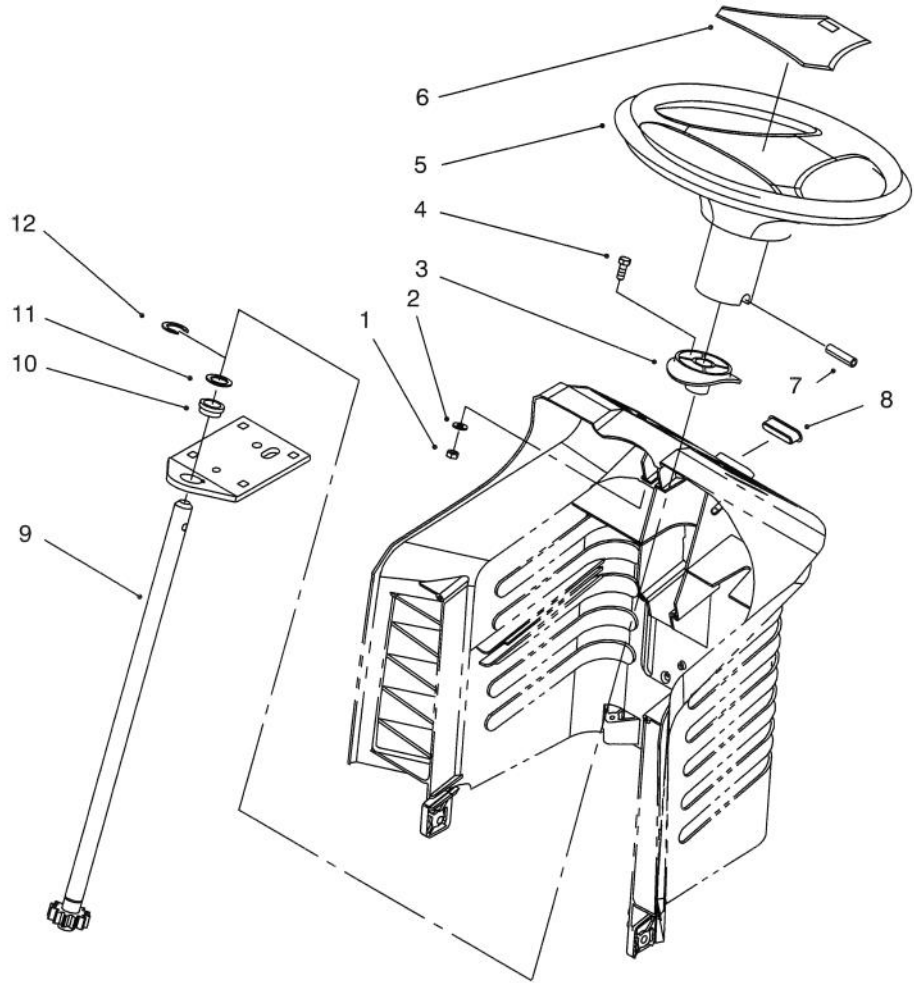

C-1341

STEERING ASSEMBLY

Ref. No.	Part No.	Description	No. Used
1	3296-42	Nut - Lock	2
2	3256-22	Washer - Flat	2
3	88-4190	Bushing - Sliding	1
4	321-4	Screw - Hex Hd. Cap	2
5	88-3850	Wheel - Steering (Incl. Ref. #6)	1
6	88-3870	Cover - Steering Wheel	1

Ref. No.	Part No.	Description	No. Used
7	32121-111	Pin - Spirol	1
8	88-4150	Plug	1
9	88-6380	Shaft - Steering	1
10	88-5150	Bushing - Flange	1
11	3-6498	Washer - Thrust	1
12	32151-48	E-Ring	1