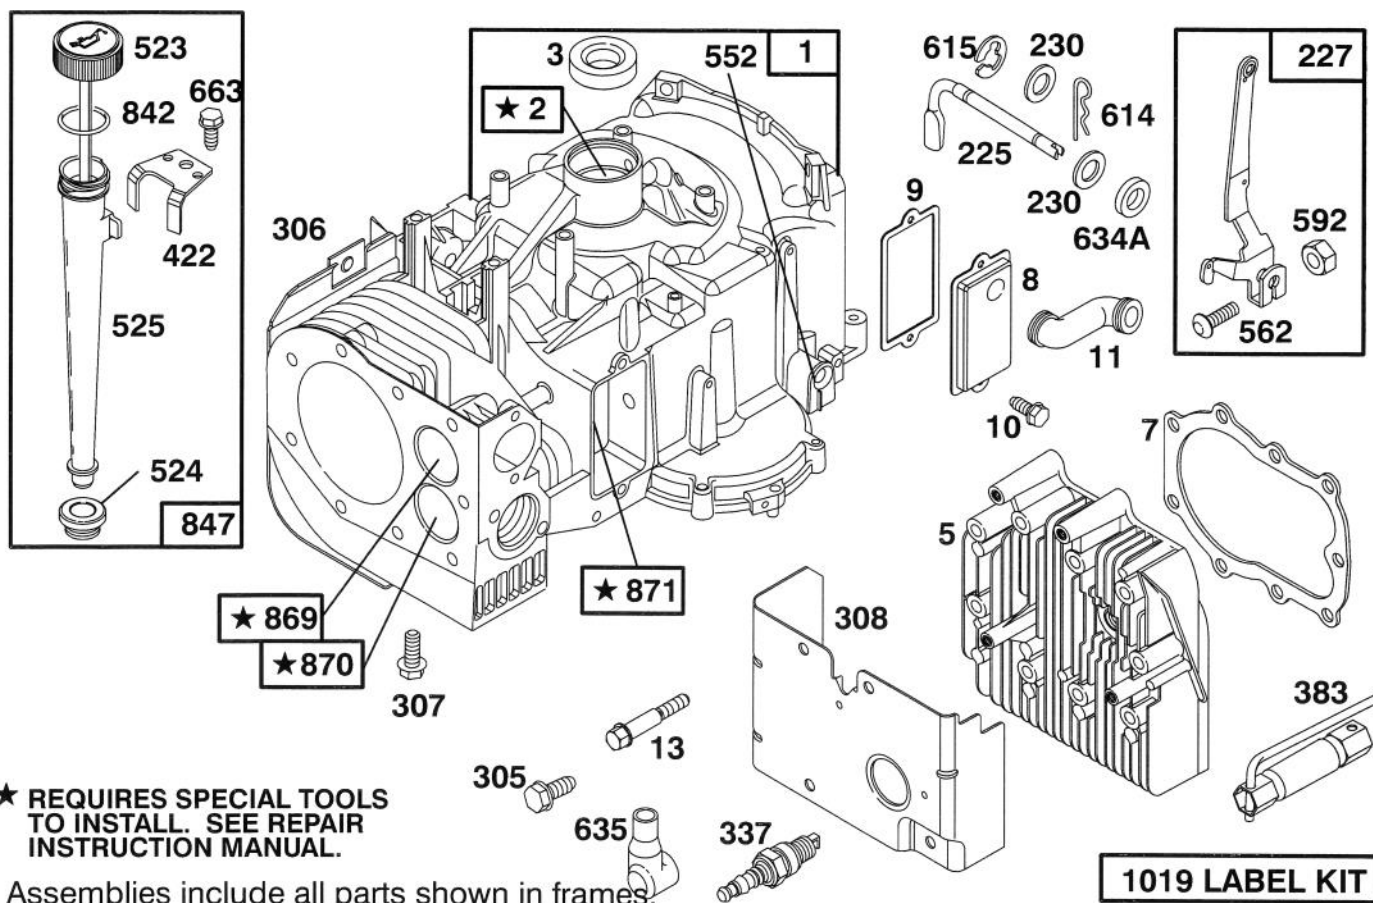

ENGINE BRIGGS & STRATTON MODEL 283707-0156-01

Ref. No.	Part No.	Description	No. Used
1	490450	Cylinder Assembly	1
2	399265	Bearing-Cylinder	1
★3	391086	Seal-Oil	1
5	494240	Head-Cylinder	1
★7	271866	Gasket-Cylinder Head	1
8	391406	Breather Assembly	1
★9	27803	Gasket-Valve Cover	1
10	94621	Screw-Sem	1
11	280100	Tube-Breather	1
13	94622	Screw-Cylinder Head	1
225	231058	Crank-Governor	1
227	493935	Lever Assy.-Governor	1
230	94742	Washer-Gov. Crank	1
305	94619	Screw-hex. Washer Hd.	1
306	224545	Shield-Cylinder	1
307	94623	Screw-Cyl. Shield Mtg.	1
308	491490	Cover-Cylinder Head	1
337	802592	Plug-Spark	1
383	89838	Wrench-Spark Plug	1
422	223721	Clamp-Oil Filler Tube	1

Ref. No.	Part No.	Description	No. Used
523	495230	Cap and Dipstick-Oil Filler	1
★524	68838	Seal-Filler Tube	1
525	280741	Tube-Oil Filler	1
552	231597	Bushing-Gov. Crank	1
562	92613	Bolt-Governor Lever	1
592	231082	Nut-Hex.	1
614	93306	Cotter-Hair Pin	1
615	93307	Retainer-E-Ring	1
★634A	491323	Seal-Governor	1
635	66538	Elbow-Spark Plug	1
663	94620	Screw-Hex Head	1
★842	270920	Seal-Oil Filler Cap	1
847	490474	Fill Group-Oil	1
869	261463	Seat-Intake Valve (Std.)	1
870	213316	Seat-Exhaust Valve (Std.)	1
871	261961	Guide-Exhaust Valve	1
		Note: 231218 Guide-Intake Valve	1
1019	491255	Label Kit	1

★ Included in Gasket Set-Part No. 494241.