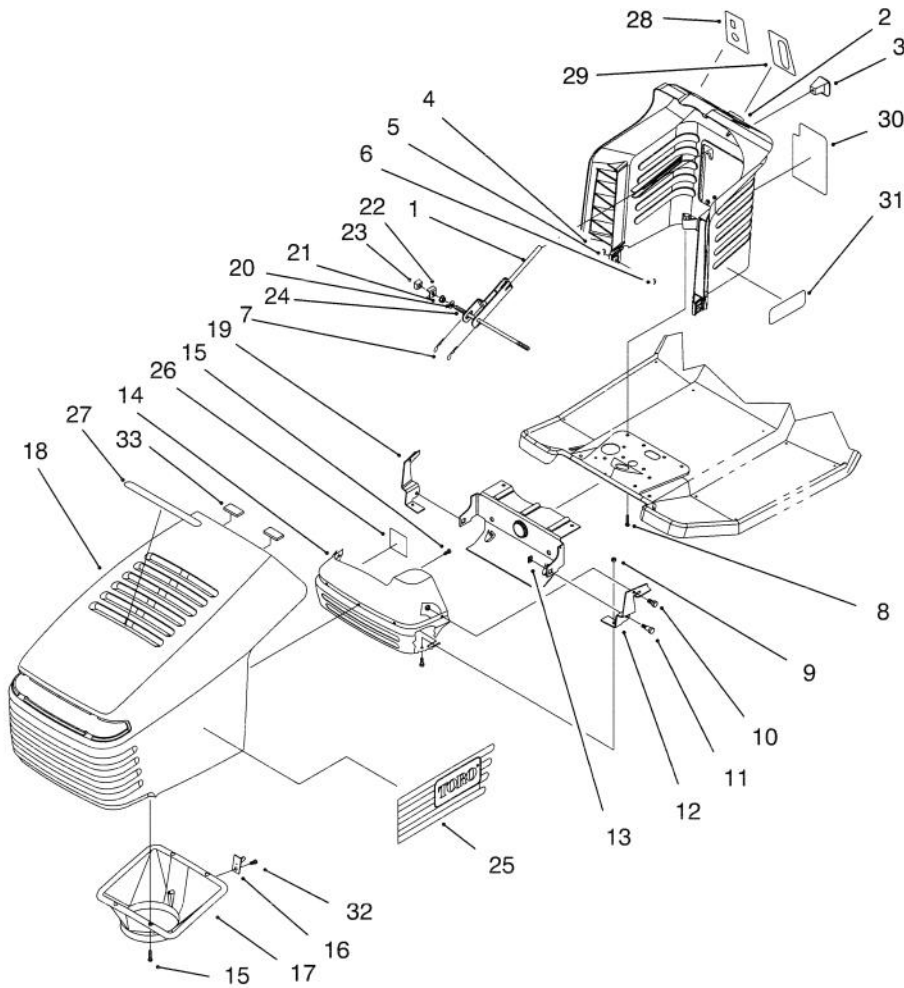

C-2450

HOOD ASSEMBLY

Ref. No.	Part No.	Description	No. Used
1	88-5190	Lever - Deck Engage	1
2	93-0303	Tower - Steering	1
3	94-5565	Knob - Engage Lever	1
4	322-3	Screw - Hex Hd. Cap	2
5	3256-23	Washer - Flat	2
6	3296-29	Nut - Lock	2
7	3290-307	Pin - Cotter	2
8	46-8091	Screw - Plastite	2
9	3296-42	Nut - Lock	4
10	321-2	Screw - Hex Hd. Cap	4
11	28-0540	Bolt - Shoulder	2
12	88-6050	Bracket - Hood Pivot L.H.	1
13	3290-496	Nut - Retained	2
14	88-3930	Shield - Heat	1
15	46-8090	Screw - Plastite	7
16	94-1984	Pin - Latch	1
17	88-4050	Duct - Hood Air	1
18	92-8650	Hood	1
19	88-6040	Bracket - Hood Pivot R.H.	1
20	3256-24	Washer - Flat	2
21	32128-43	Nut - Flange	2
22	88-4160	Clamp - Pivot Rod	2

Ref. No.	Part No.	Description	No. Used
23	88-4140	Nut - Wedge	2
24	88-4170	Rod - Tower Pivot	1
25	92-2468	Decal - Hood L.H.	1
*	92-2467	Decal - Hood R.H.	1
26	92-5782	Patch - Heat Tape	1
27	92-5748	Decal - Air Duct	1
28	92-2478	Decal - Ignition (Model No. 71188)	1
*	92-5732	Decal - Ignition (Model No. 71201)	1
29	92-2461	Decal - Throttle (Model No. 71188)	1
*	92-5730	Decal - Throttle (Model No. 71201)	1
30	92-2462	Decal - Deck Engage (Model No. 71188)	1
*	93-6673	Decal - Deck Engage (Model No. 71201)	1
31	92-2480	Decal - Tower 1232XL	2
32	46-8091	Screw - Plastite	1
33	94-1980	Foam - Hood	2

*Not Illustrated