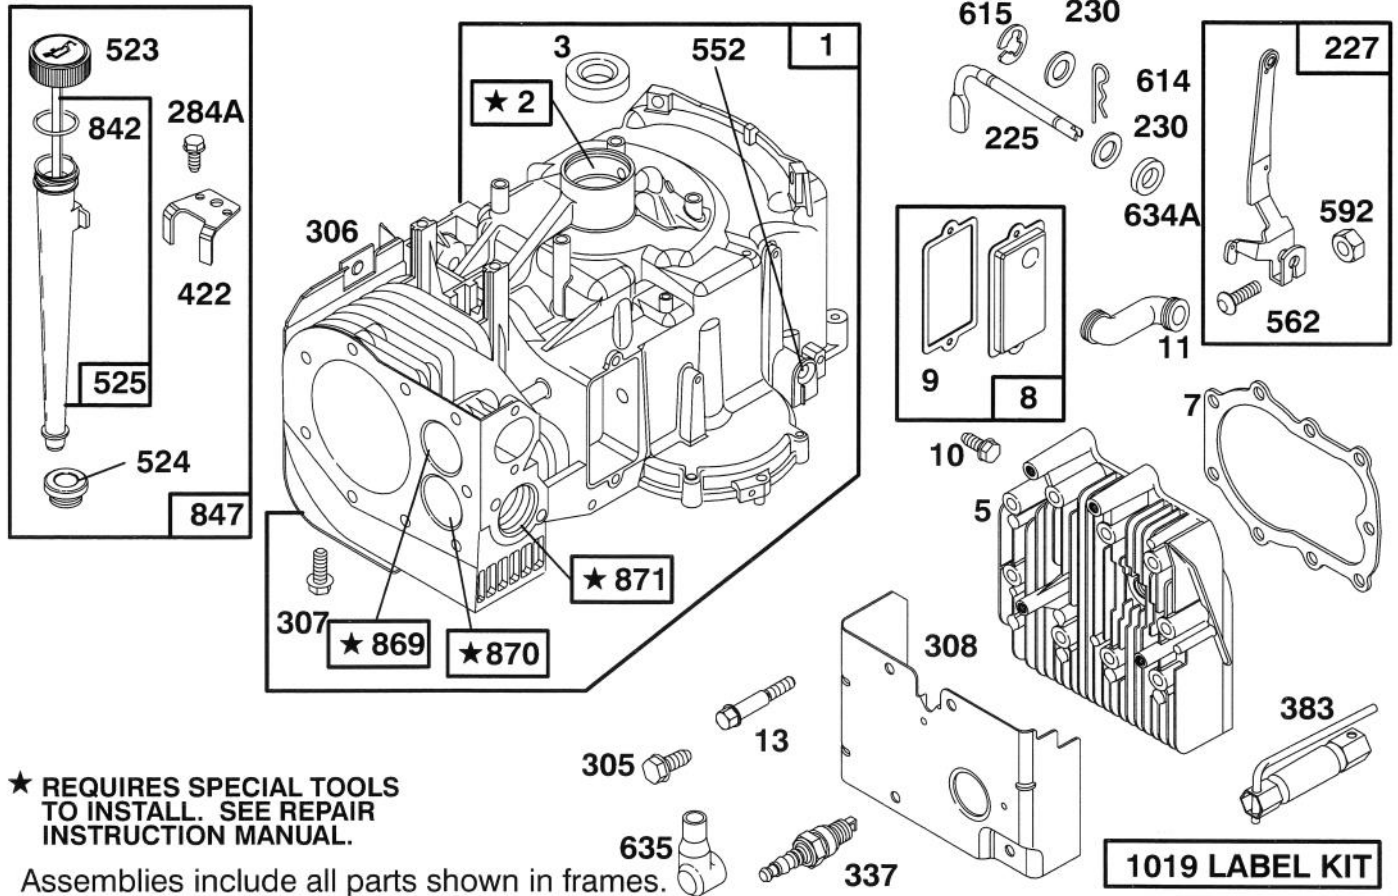

ENGINE BRIGGS & STRATTON MODEL 282707-0119-01

Ref. No.	Part No.	Description	No. Used
1	496414	Cylinder Assembly	1
2	399265	Bearing—Cylinder	1
★3	391086	Seal—Oil	1
5	494240	Head—Cylinder	1
★7	271866	Gasket—Cylinder Head	1
8	495735	Breather Assembly	1
★9	27803	Gasket—Valve Cover	1
10	94621	Screw—Sem	1
11	280100	Tube—Breather	1
13	94622	Screw—Cylinder Head	1
225	231058	Crank—Governor	1
227	493935	Lever Assy.—Governor	1
230	94742	Washer—Gov. Crank	1
284A	94602	Screw—Hex. Head	1
305	94786	Screw—Hex. Washer Hd.	1
306	224545	Shield—Cylinder	1
307	94623	Screw—Cyl. Shield Mtg.	1
308	491490	Cover—Cylinder Head	1
337	802592	Plug—Spark	1
383	89838	Wrench—Spark Plug	1

Ref. No.	Part No.	Description	No. Used
422	224390	Clamp—Oil Fill	1
523	495230	Cap—Oil Filler	1
★524	68838	Seal—Filler Tube	1
525	495768	Tube—Oil Filler	1
552	231597	Bushing—Gov. Crank	1
562	92613	Bolt—Governor Lever	1
592	231082	Nut—Hex.	1
614	93306	Cotter—Hair Pin	1
615	93307	Retainer—E-Rin	1
★634A	491323	Seal—Governor	1
635	66538	Elbow—Spark Plug	1
★842	270920	Seal—Oil Filler Cap	1
847	490474	Fill Group—Oil	1
869	261463	Seat—Intake Valve (Std.)	1
870	213316	Seat—Exhaust Valve (Std.)	1
871	261961	Guide—Exhaust Valve	1
		Note: 231218 Guide – Intake Valve	1
1019	491252	Label Kit	1

★ Included in Gasket Set—Part No. 494241.