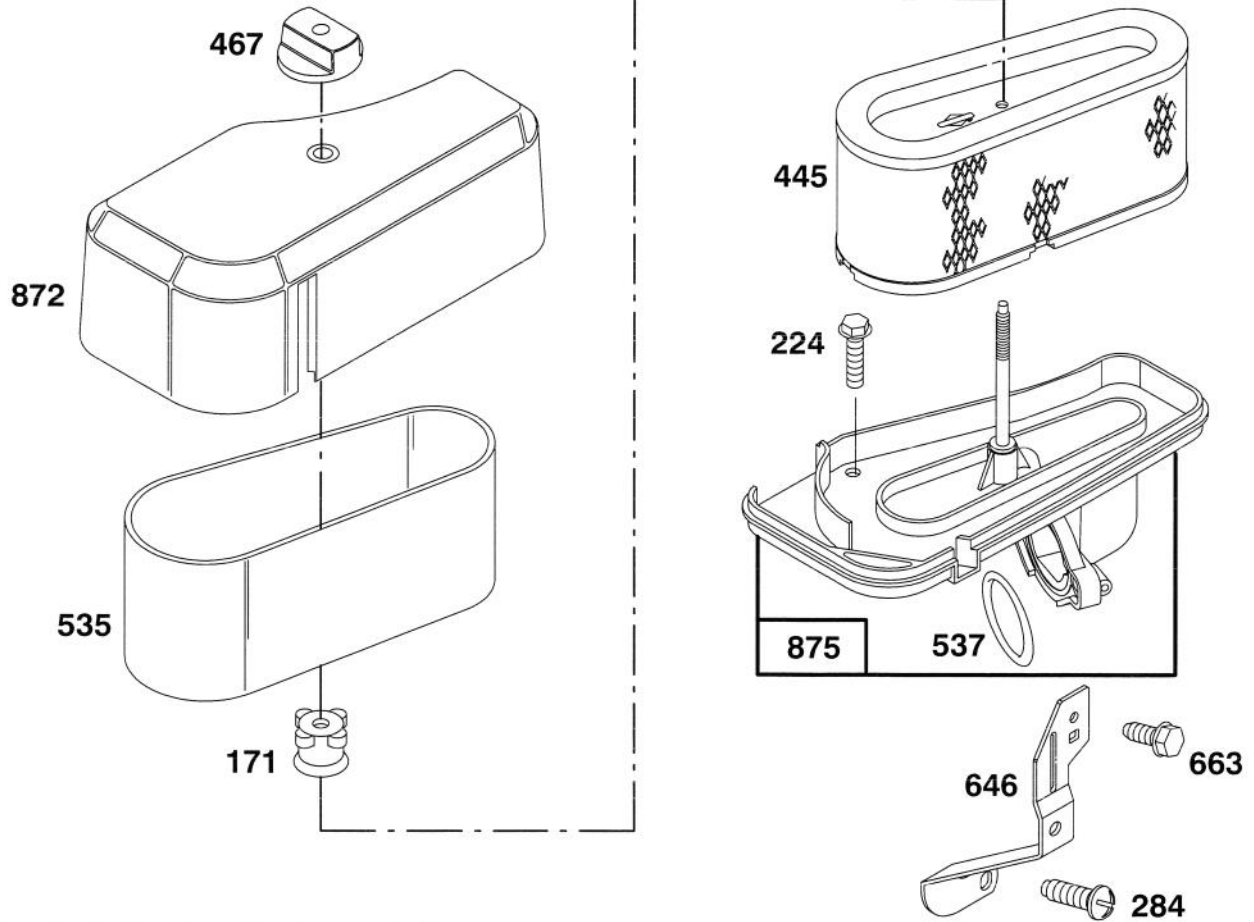

Assemblies include all parts shown in frames.

ENGINE BRIGGS & STRATTON MODEL 283707-0156-01

Ref. No.	Part No.	Description	No. Used
171	281051	Nut-Air Cleaner Mtg.	1
224	94513	Screw-Air Cleaner Sem	1
284	94326	Screw Hex. Head	1
445	493909	Cartridge-Air Cleaner	1
467	493903	Knob-Air Cleaner	1
535	272403	Element-Air Cleaner	1

Ref. No.	Part No.	Description	No. Used
★537	281106	O-Ring-Air Cleaner	1
646	224546	Brace-Air Cleaner	1
663	94620	Screw-Hex. Hd.	1
872	281104	Cover-Air Cleaner	1
875	494237	Body-Air Cleaner	1

★ Included in Gasket Set-Part No. 494241.