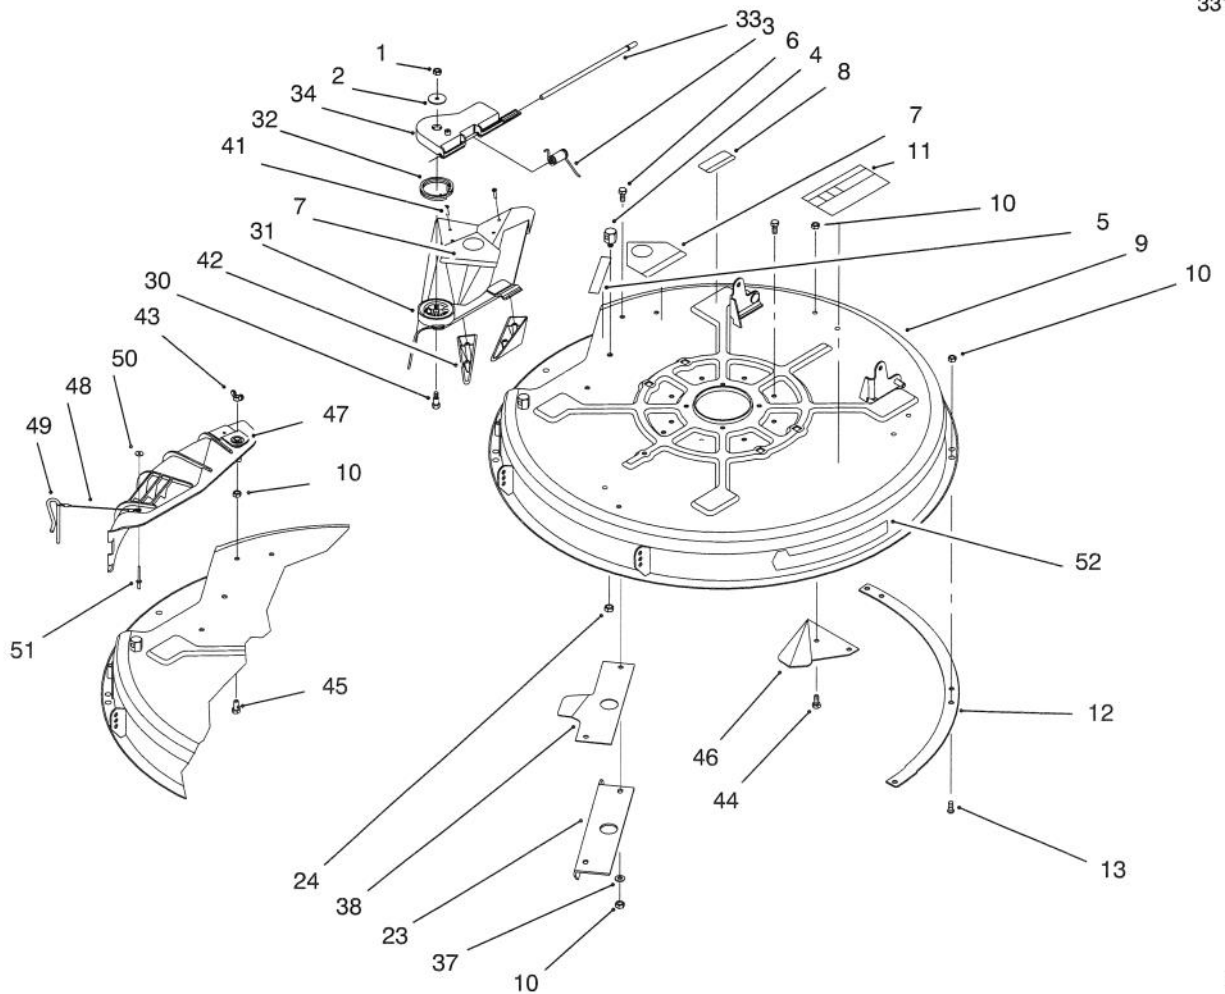

C-2458

DECK ASSEMBLY (32" CUTTING UNIT)

Ref. No.	Part No.	Description	No. Used
1	3296-42	Nut - Lock	1
2	3256-58	Washer - Fender	1
3	92-2493	Spring - Torsion	1
4	28-7350	Post - Rear Pivot	1
5	68-3650	Decal - Deflector Danger (Model No. 71188 Only)	1
*	93-7009	Decal - Deflector Danger (Model No. 71201 Only)	1
6	322-3	Screw - Hex Hd. Cap (Model No. 71188 Only)	2
7	93-1122	Decal - Danger (Model No. 71188 Only)	2
*	93-7010	Decal - Danger (Model No. 71201 Only)	2
8	55-4300	Decal - Caution (Model No. 71188 Only)	2
*	93-6674	Decal - Warning (Model No. 71201 Only)	2
9	88-5790-01	Cutter Deck - 32"	1
10	3296-29	Nut - Lock (Model No. 71188) (Model No. 71201)	2 16
11	66-1340	Decal - Danger (Model No. 71188 Only)	1
*	93-7010	Decal - Danger (Model No. 71201 Only)	1
12	80-4490	Ring - Recycler (Model No. 71201 Only)	4

Ref. No.	Part No.	Description	No. Used
13	32122-14	Screw - Truss Hd. (Model No. 71201 Only)	8
23	44-5720	Baffle - Deck (Model No. 71188 Only)	1
24	3296-59	Nut - Lock	1
30	92-8916	Bolt - Shoulder	1
31	93-0318	Deflector Assembly (Incl. Ref. #7)	1
*	93-7694	Deflector Ass'y (Incl. Ref. #7) (Model No. 71201 Only)	1
32	88-6160	Spring - Torsion	1
33	88-6150	Rod - Deflector Hinge	1
34	88-4540	Hinge - Deflector Danger	1
37	3256-23	Washer - Flat (Model No. 71188 Only)	2
38	92-2494	Ramp - Deflector	1
41	93-0231	Screw - Pan Hd. (Model No. 71201 Only)	4
42	93-7696	Kicker - C.E. (Model No. 71201 Only)	2
43	32103-2	Nut - Wing (Model No. 71201 Only)	1
44	322-3	Screw - Hex Hd. Cap (Model No. 71201 Only)	7
45	322-6	Screw - Hex Hd. Cap (Model No. 71201 Only)	1

*Not Illustrated