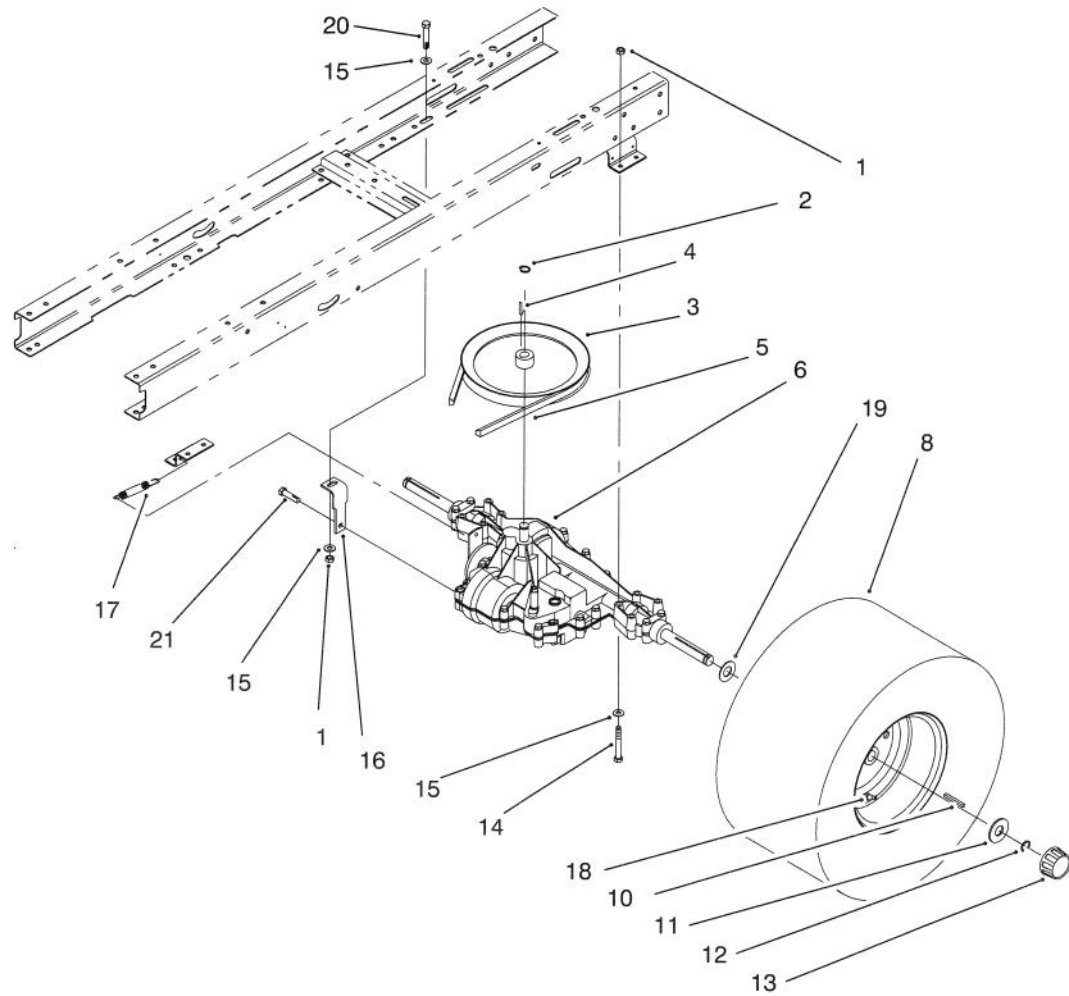

C-2456

TRANSAXLE ASSEMBLY

Ref. No.	Part No.	Description	No. Used
1	3296-29	Nut - Lock	6
2	32120-64	Ring - Snap	1
3	88-4840	Pulley - Transmission	1
4	3257-23	Key - Woodruff	1
5	94-4291	V-Belt - Traction	1
6	94-6022	Transaxle	1
7	302-11	Fitting - Grease	2
8	88-4080	Tire	2
9	88-4380	Rim	2
10	7-0036	Key - Square	2
11	28-2480	Washer	2
12	32151-48	E-Ring	2

Ref. No.	Part No.	Description	No. Used
13	61-9780	Cap - Hub	2
14	322-12	Screw - Hex Hd. Cap	4
15	3256-23	Washer - Flat	8
16	94-1969	Strap - Torque	2
17	26-6700	Spring - Brake Return	1
18	232-27	Valve Stem w/Cap	2
19	3-6498	Washer - Thrust	2
20	322-3	Screw - Hex Hd. Cap	2
21	32144-14	Screw - Hex Hd.	2
*	231-91	Tube - Inner (Optional)	2
*	88-4290	Wheel & Tire Assembly (Incl. Ref. #8 & 9)	2

*Not Illustrated