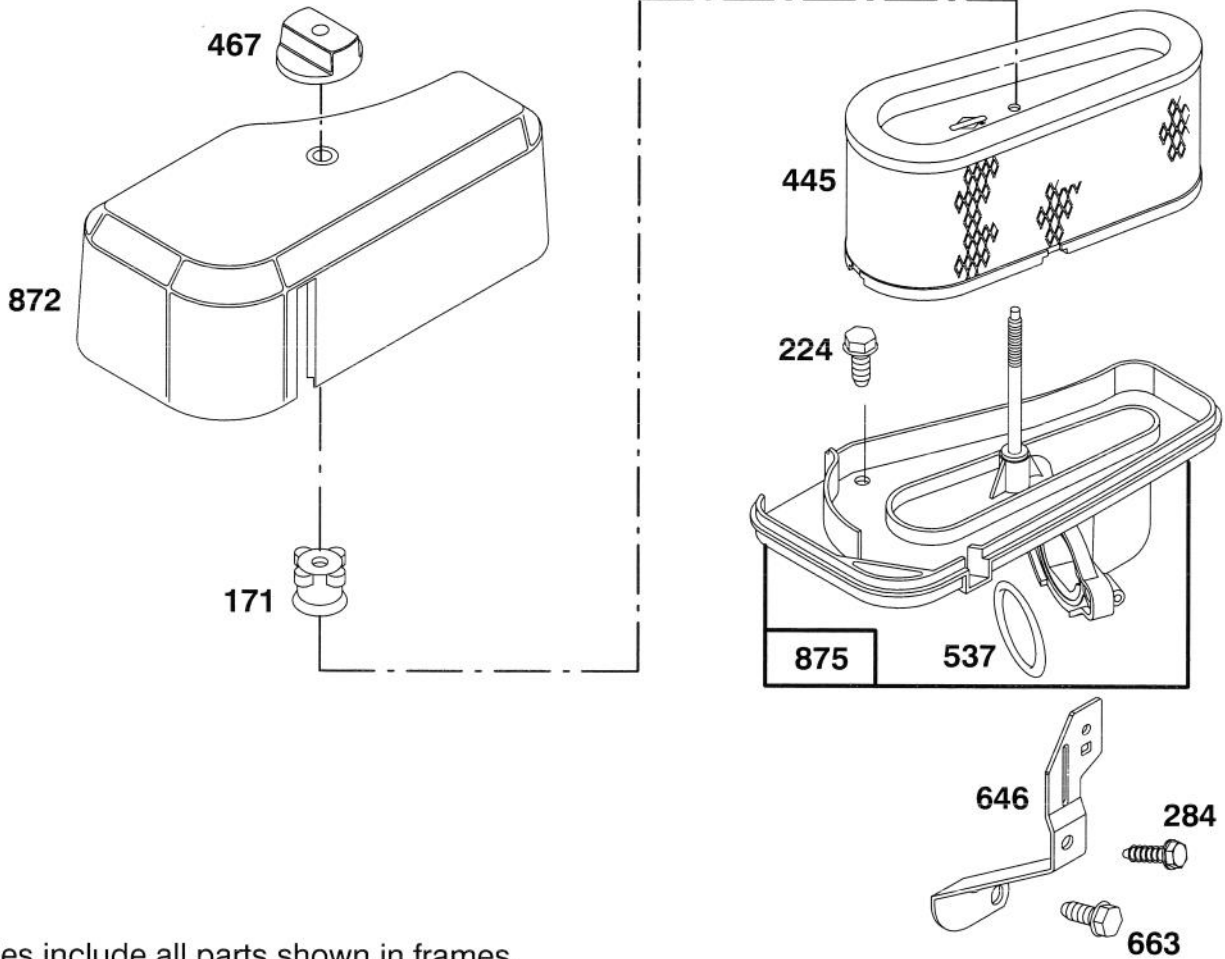

Assemblies include all parts shown in frames.

ENGINE BRIGGS & STRATTON MODEL 282707-0119-01

Ref. No.	Part No.	Description	No. Used
171	281051	Nut-Air Cleaner Mtg.	1
224	94729	Screw-Air Cleaner Sem	1
284	94704	Screw Hex. Head	1
445	493909	Cartridge-Air Cleaner	1
467	493903	Knob-Air Cleaner	1

Ref. No.	Part No.	Description	No. Used
★537	281106	O-Ring-Air Cleaner	1
646	224546	Brace-Air Cleaner	1
663	94620	Screw-Hex. Hd.	1
872	281104	Cover-Air Cleaner	1
875	494237	Body-Air Cleaner	1

★ Included in Gasket Set-Part No. 494241.