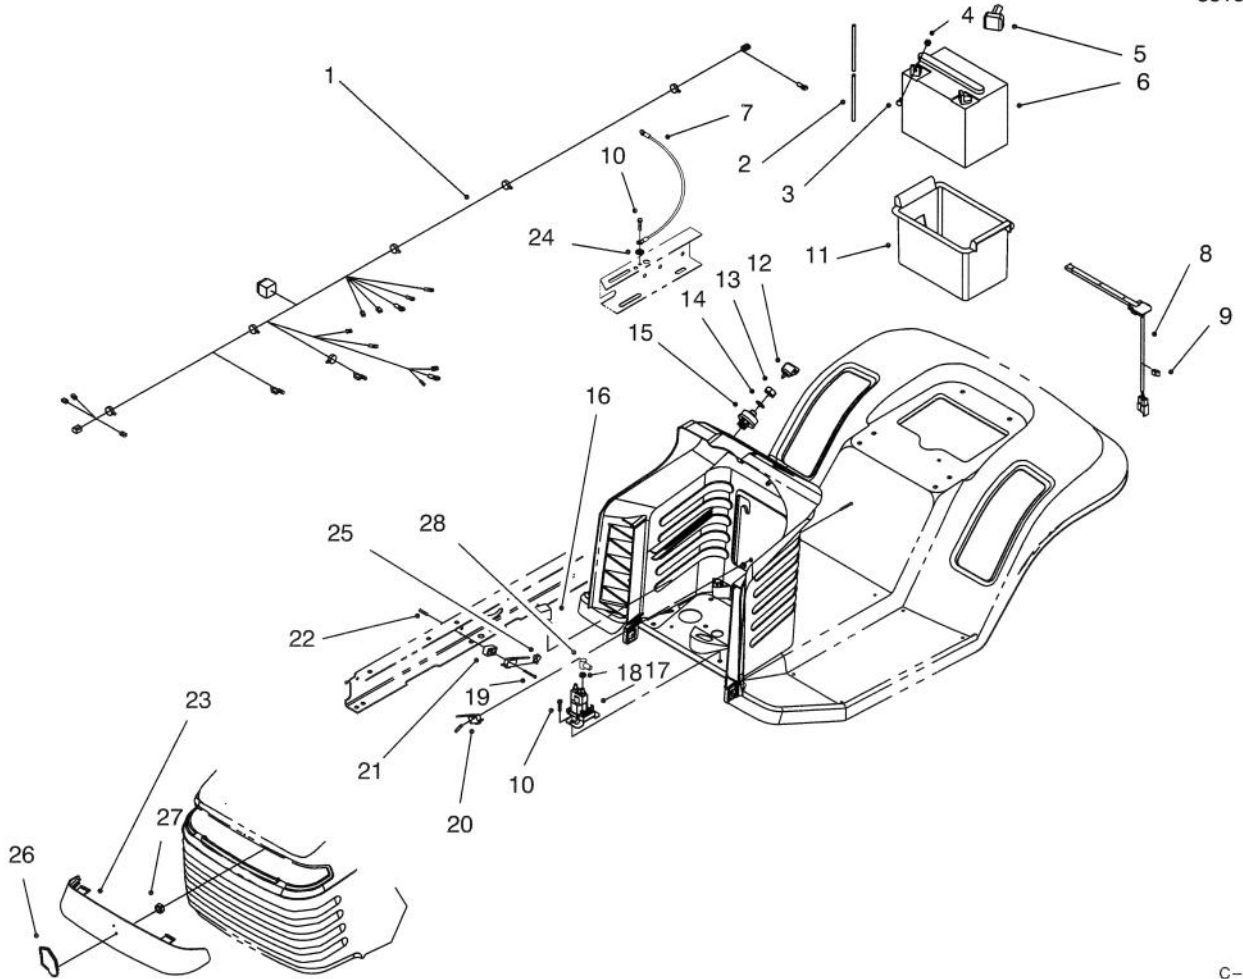

C-2455

ELECTRICAL ASSEMBLY

Ref. No.	Part No.	Description	No. Used
1	93-3810	Harness - Wire	1
2	56-2540	Vent - Tube	1
3	321-4	Screw - Hex Hd. Cap	2
4	32103-22	Nut - Wing	2
5	28-8080	Boot - Battery Terminal	1
6	80-2600	Battery - 7 Plate	1
7	44-8110	Cable - Battery Negative	1
8	38-1420	Switch - Seat	1
9	702366	Clip - Wire Retainer	1
10	32144-4	Screw - Hex Hd. Thr'd Form.	3
11	88-4040	Box - Battery	1
12	63-8360	Key - Ignition	1
13	218-461	Nut - Hex	1
14	3254-5	Washer - Lock	1

Ref. No.	Part No.	Description	No. Used
15	88-9830	Switch - Ignition	1
16	116397	Relay	1
17	92-9845	Solenoid	1
18	32149-2	Nut - Keps	2
19	93-0539	Screw - Phillips Hd.	4
20	88-9932	Switch - Micro	2
21	88-4880	Spacer - Microswitch	1
22	3290-354	Speednut	2
23	88-3960	Lens - Headlights	1
24	3255-7	Washer - Ext. Tooth Lock	1
25	93-3240	Seal - Plunger	1
26	80-2240	Plate - Grille Panel	1
27	3290-299	Nut - Tinnerman	1
28	94-5362	Boot - Terminal Insulator	1