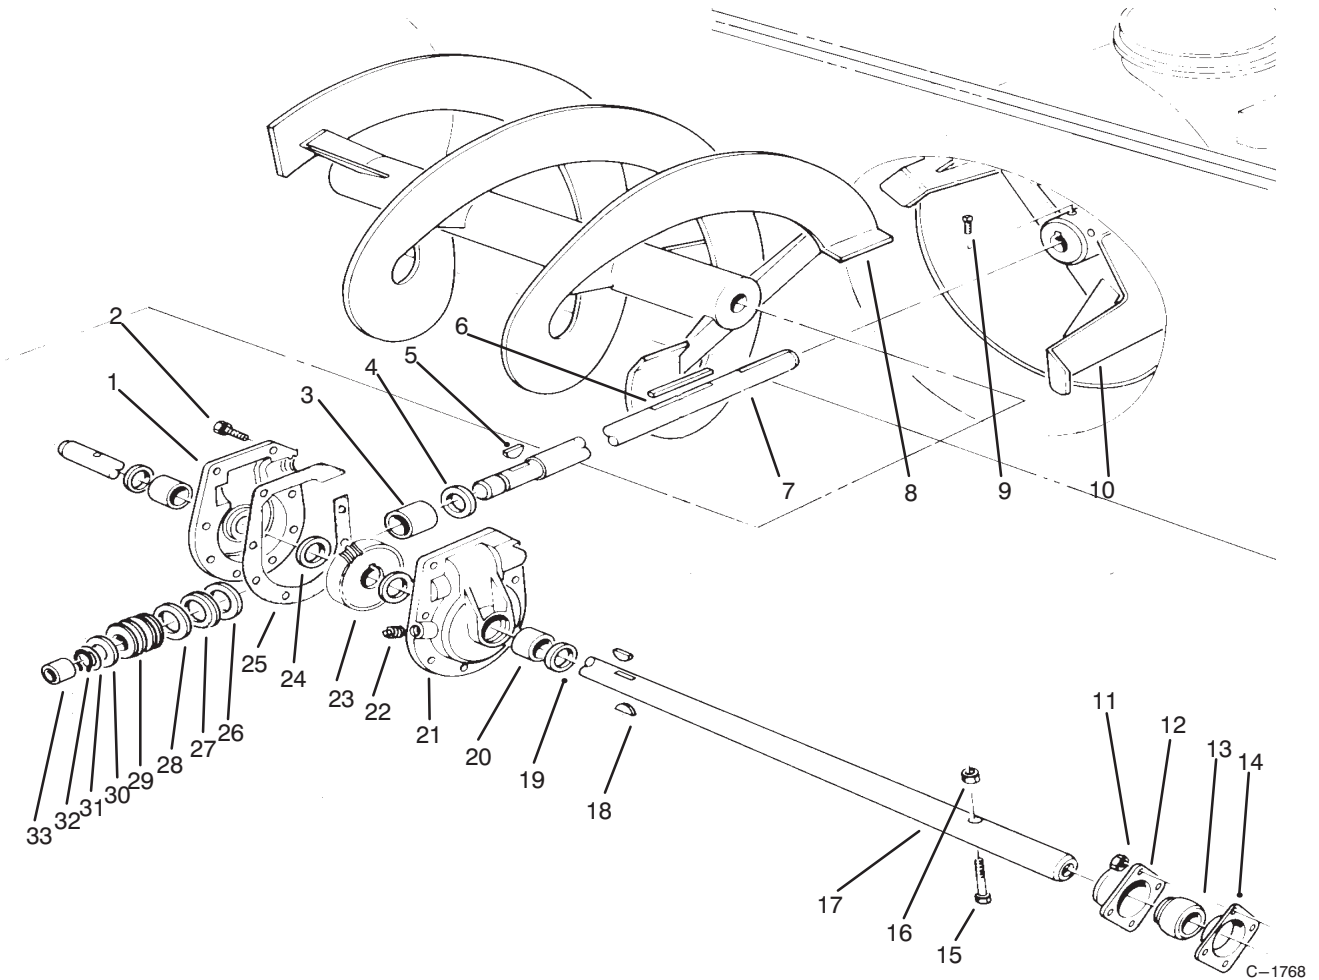

C-1766

CHUTE ASSEMBLY

Ref. No.	Part No.	Description	No. Used
1	3296-29	Nut - Lock	7
2	3256-23	Washer	6
3	25-5290	Ring - Chute Swivel	1
4	3290-326	Nut - Push	2
5	3230-15	Bolt - Carriage	3
6	26-1110-01	Extension - Chute	1
7	12-2040	Wire - Chute	1
8	27-0220	Screw - Special	6
9	25-5450	Chute - Retainer	3
10	51-2650	Crank	1
12	11-9349-01	Deflector	1
13	20-4320	Washer - Rubber	2
14	3290-340	Washer - Belleville	2
15	3296-39	Nut - Lock	2
16	3231-2	Bolt - Carriage	2

Ref. No.	Part No.	Description	No. Used
17	94-8079	Decal - Discharge Danger	2
18	322-2	Bolt - Hex. Hd.	3
19	94-1833	Chute - Upper Discharge (Incl. Ref. #17)	1
20	32121-50	Pin - Roll	1
21	8-8600	Gear - Worm	1
22	119030	Support - Crank	1
23	9335054	Cotter - Hairpin	1
24	117538	Coupling	1
25	3272-10	Pin - Cotter	3
26	117529	Rod - Lower	1
27	3256-24	Washer	2
28	3230-1	Bolt - Carriage	1
29	49-6720	Bracket	1
30	111314	Pin - Lock	1

AUGER ASSEMBLY

Ref. No.	Part No.	Description	No. Used	Ref. No.	Part No.	Description	No. Used
1	14-2449	Gear Case, R.H. Half (Incl. Ref. #19 & 20)	1	17	57-3500	Shaft - Auger	1
2	32144-41	Screw - Thread Forming	8	18	3257-33	Key - Woodruff	2
3	20-3210	Bushing	1	19	7-0045	Seal - Oil	2
4	237-87	Seal	1	20	256-237	Bushing	2
5	3257-23	Key - Woodruff	1	21	14-2459	Gear Case, L.H. Half (Incl. Ref. #19 & 20)	1
6	6-8590	Key - Square	1	22	281-1	Plug - Pipe	1
7	19-8540	Shaft - Impeller	1	23	5-7180	Gear - Worm	1
8	57-3300	Auger - R.H.	1	24	252-71	Bearing - Thrust	2
*	57-3370	Auger - L.H.	1	25	92-9839	Gasket	1
9	3242-6	Screw - Sq. Hd. Set	2	26	252-78	Washer - Thrust	1
10	19-8890	Impeller	1	27	252-76	Bearing - Thrust	1
11	3296-42	Nut - Lock	8	28	252-77	Washer - Thrust	1
12	20-0990	Flange - Bearing Front	2	29	5-7170	Worm	1
13	20-0980	Bearing	2	30	3-8664	Washer - Thrust	1
14	20-1000	Flange - Bearing Rear	2	31	5210	Shim	1
15	322-14	Bolt	2	32	32120-72	Ring - Retaining	1
16	3296-29	Nut - Lock	2	33	256-32	Bushing	1