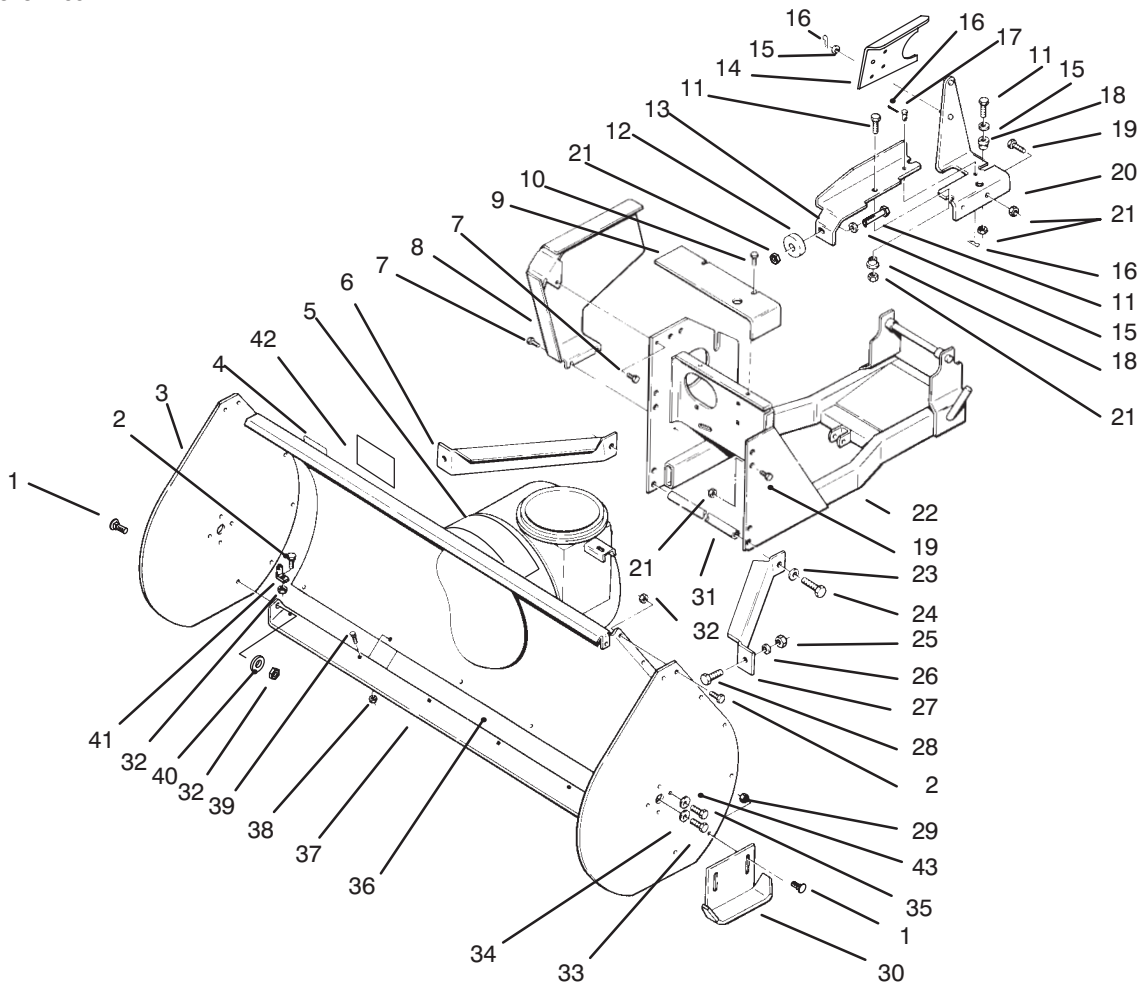

MODEL NO. 79361-6900001 & UP

**PARTS
CATALOG**

44" Two Stage Snowthrower
WHEEL HORSE® Garden Tractors

C-1765

AUGER HOUSING ASSEMBLY

Ref. No.	Part No.	Description	No. Used
1	3230-2	Bolt - Carriage	4
2	322-3	Bolt	24
3	57-3510	Plate - Side	2
4	63-2380	Decal - Danger	2
5	92-8748	Decal - Attachment	1
6	117224	Brace - R.H.	1
7	9266714	Bolt	3
8	117553	Cover - Belt Rear	1
9	117540	Guard - Chain	1
10	9266934	Bolt	2
11	323-7	Bolt	3
12	101017	Lock	1
13	79-2530	Bracket - Bumper	1
14	117552	Guard - Belt	1

Ref. No.	Part No.	Description	No. Used
15	3256-24	Washer	4
16	9335044	Cotter - Hairpin	3
17	9329614	Pin - Clevis	1
18	104859	Spacer	2
19	323-6	Bolt - Nylok	8
20	117550	Bracket - Guard	1
21	3296-39	Nut - Lock	10
22	117434	Frame	1
23	3253-6	Washer - Lock	2
24	324-5	Bolt	2
25	3296-48	Nut - Lock	2
26	3256-25	Washer	2
27	117223	Brace - L.H.	1
28	3232-1	Bolt - Carriage	2

C-1765

AUGER HOUSING ASSEMBLY (CONTINUED)

Ref. No.	Part No.	Description	No. Used
30	78-0800	Skid	2
31	117220	Brace - Cross	1
32	3296-29	Nut - Lock	28
33	3235-22	Screw	2
34	2844	Washer	2
35	321-4	Bolt	8
36	92-6334	Housing - Auger (Incl. Ref. #4 & 42)	1

C-1766

CHUTE ASSEMBLY

Ref. No.	Part No.	Description	No. Used
1	3296-29	Nut - Lock	7
2	3256-23	Washer	6
3	25-5290	Ring - Chute Swivel	1
4	3290-326	Nut - Push	2
5	3230-15	Bolt - Carriage	3
6	26-1110-01	Extension - Chute	1
7	12-2040	Wire - Chute	1
8	27-0220	Screw - Special	6
9	25-5450	Chute - Retainer	3
10	51-2650	Crank	1
12	11-9349-01	Deflector	1
13	20-4320	Washer - Rubber	2
14	3290-340	Washer - Belleville	2
15	3296-39	Nut - Lock	2
16	3231-2	Bolt - Carriage	2