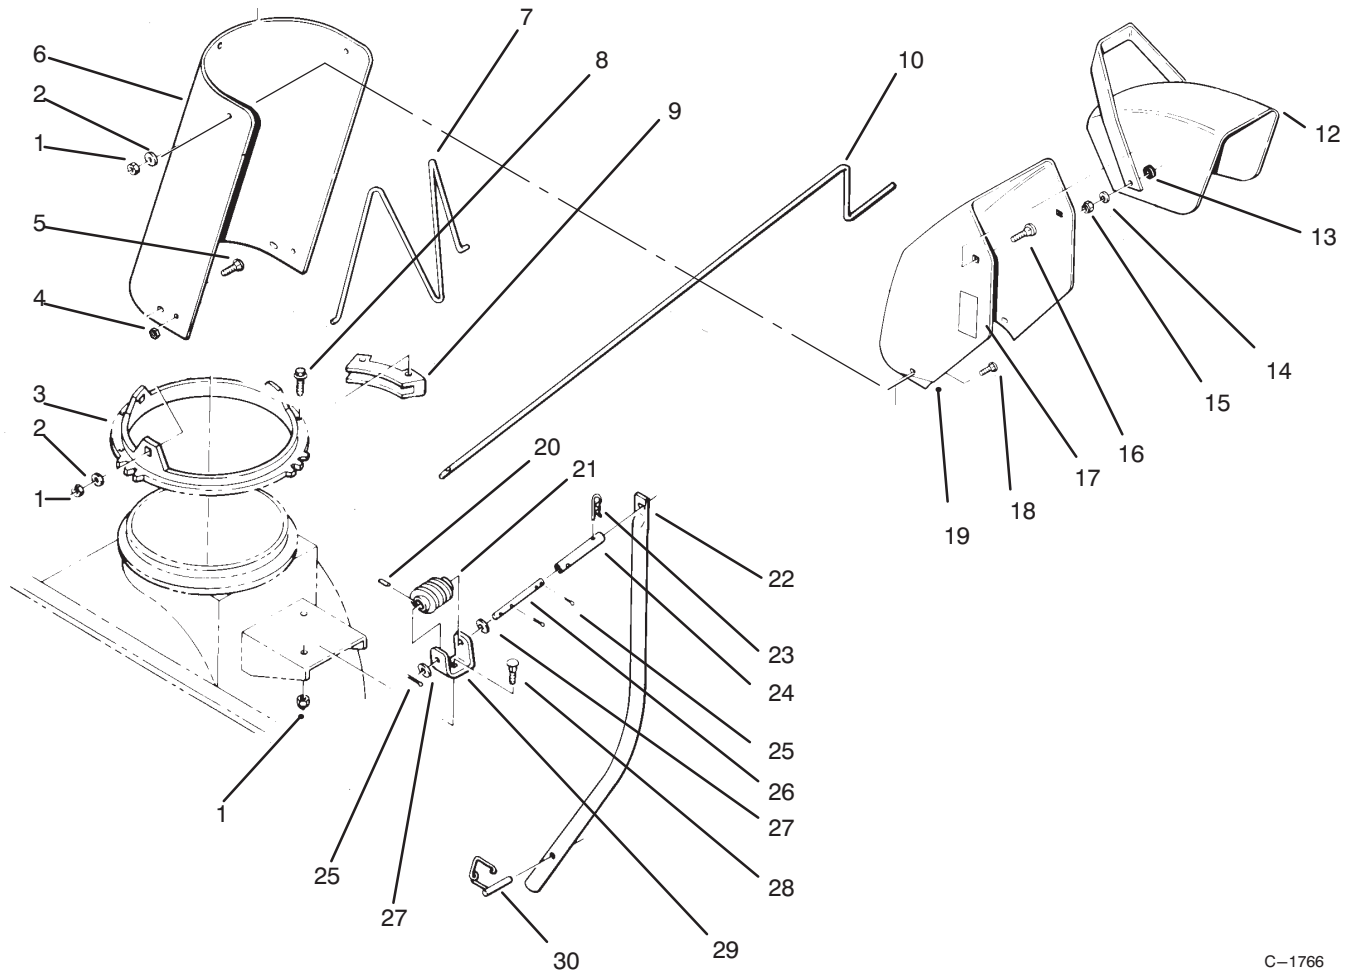

MODEL NO. 79361-6900001 & UP

**PARTS
CATALOG**

44" Two Stage Snowthrower
WHEEL HORSE® Garden Tractors

C-1765

AUGER HOUSING ASSEMBLY

Ref. No.	Part No.	Description	No. Used
1	3230-2	Bolt - Carriage	4
2	322-3	Bolt	24
3	57-3510	Plate - Side	2
4	63-2380	Decal - Danger	2
5	92-8748	Decal - Attachment	1
6	117224	Brace - R.H.	1
7	9266714	Bolt	3
8	117553	Cover - Belt Rear	1
9	117540	Guard - Chain	1
10	9266934	Bolt	2
11	323-7	Bolt	3
12	101017	Lock	1
13	79-2530	Bracket - Bumper	1
14	117552	Guard - Belt	1

Ref. No.	Part No.	Description	No. Used
15	3256-24	Washer	4
16	9335044	Cotter - Hairpin	3
17	9329614	Pin - Clevis	1
18	104859	Spacer	2
19	323-6	Bolt - Nylok	8
20	117550	Bracket - Guard	1
21	3296-39	Nut - Lock	10
22	117434	Frame	1
23	3253-6	Washer - Lock	2
24	324-5	Bolt	2
25	3296-48	Nut - Lock	2
26	3256-25	Washer	2
27	117223	Brace - L.H.	1
28	3232-1	Bolt - Carriage	2

C-1765

AUGER HOUSING ASSEMBLY (CONTINUED)

Ref. No.	Part No.	Description	No. Used
30	78-0800	Skid	2
31	117220	Brace - Cross	1
32	3296-29	Nut - Lock	28
33	3235-22	Screw	2
34	2844	Washer	2
35	321-4	Bolt	8
36	92-6334	Housing - Auger (Incl. Ref. #4 & 42)	1

C-1766

CHUTE ASSEMBLY

Ref. No.	Part No.	Description	No. Used
1	3296-29	Nut - Lock	7
2	3256-23	Washer	6
3	25-5290	Ring - Chute Swivel	1
4	3290-326	Nut - Push	2
5	3230-15	Bolt - Carriage	3
6	26-1110-01	Extension - Chute	1
7	12-2040	Wire - Chute	1
8	27-0220	Screw - Special	6
9	25-5450	Chute - Retainer	3
10	51-2650	Crank	1
12	11-9349-01	Deflector	1
13	20-4320	Washer - Rubber	2
14	3290-340	Washer - Belleville	2
15	3296-39	Nut - Lock	2
16	3231-2	Bolt - Carriage	2