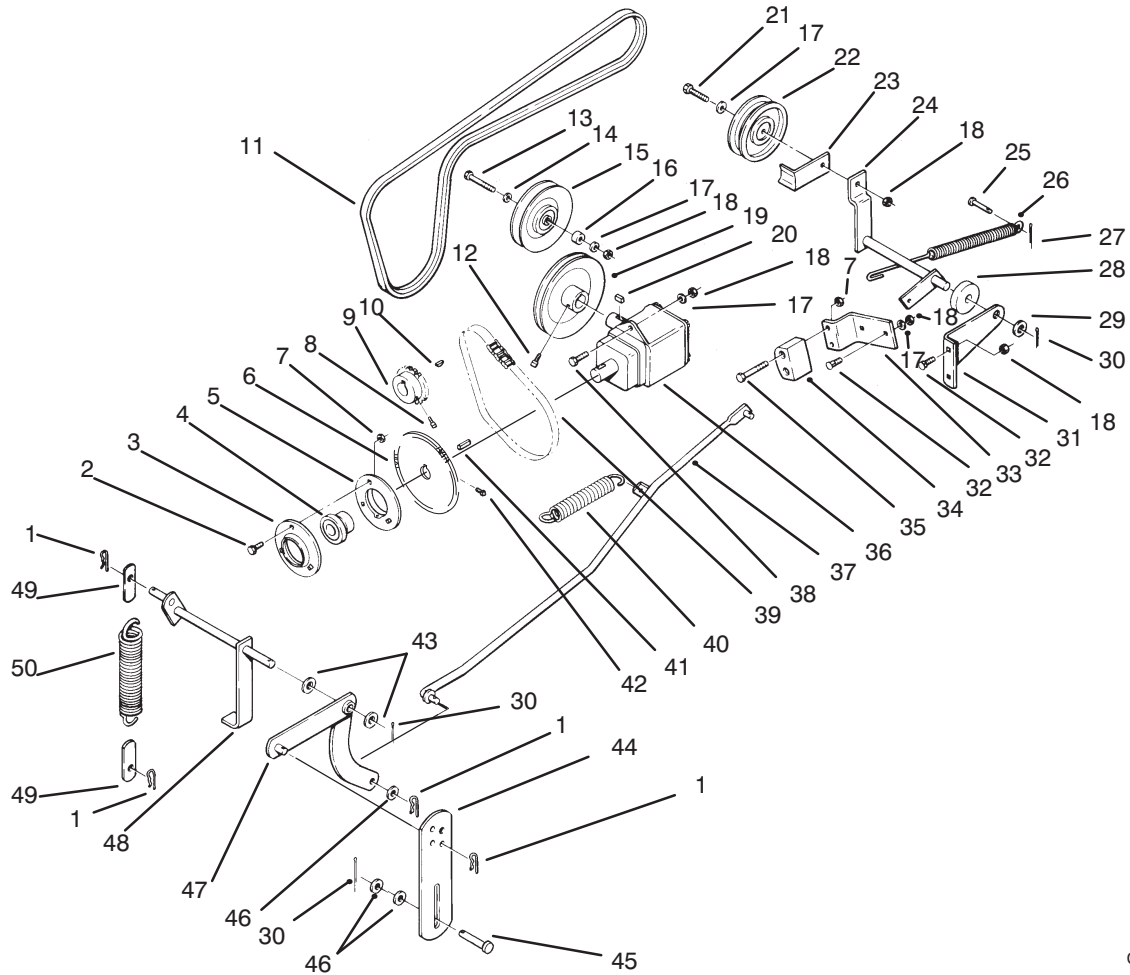

C-1767

GEAR CASE AND BELT ASSEMBLY

Ref. No.	Part No.	Description	No. Used
1	9335054	Cotter – Hairpin	4
2	3230-1	Bolt – Carriage	3
3	110568	Flange	1
4	110569	Bearing & Collar	1
5	119020	Flange w/Grease Fitting	1
6	116919	Sprocket	1
7	3296-29	Nut – Lock	5
8	3241-5	Screw – Set	2
9	117338	Sprocket	1
10	937221	Key	1
11	116332	Belt – Drive	1
12	3242-2	Screw – Set	2
13	323-10	Bolt	1
14	2844	Washer	1
15	92-7099	Pulley – Idler	1
16	106887	Spacer	1
17	3256-24	Washer	6
18	3296-39	Nut – Lock	8
19	92-5769	Pulley – Gearbox	1
20	937089	Key	1
21	323-8	Bolt	1
22	116859	Pulley – Flat Idler	1
23	7450	Bracket – Belt Guard	1
24	117546	Arm – Idler	1
25	283-10	Pin – Clevis	1

Ref. No.	Part No.	Description	No. Used
26	117545	Spring	1
27	3272-10	Pin – Cotter	1
28	117770	Washer – Rubber	1
29	3256-27	Washer	1
30	3272-11	Pin – Cotter	3
31	117544	Bracket – Pivot	1
32	3231-2	Bolt – Carriage	4
33	117517	Bracket	1
34	108959	Tightener – Chain	1
35	322-10	Bolt	2
36	116938	Gearbox	1
37	117556	Rod – Lift	1
38	3231-25	Bolt – Carriage	2
39	117447	Chain	1
40	110614	Spring	1
41	6366	Key	1
42	3242-6	Screw – Sq. Hd. Set	2
43	9202624	Washer	2
44	117219	Link – Lift	1
45	9330014	Pin – Clevis	1
46	3256-26	Washer	3
47	117543	Arm – Lift	1
48	116906	Support – Spring	1
49	117539	Retainer – Spring	2
50	4629	Spring	1