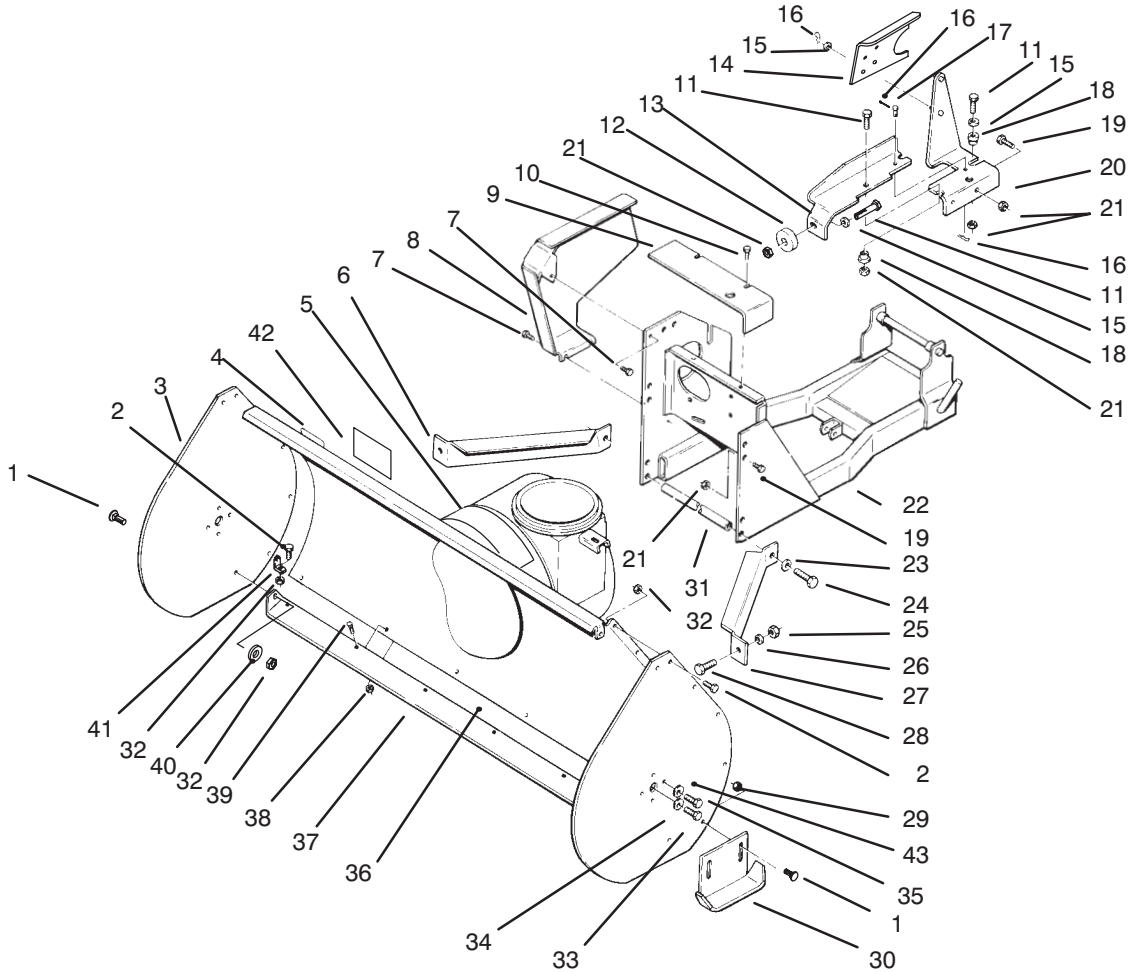

MODEL NO. 79361-6900001 & UP

**PARTS
CATALOG**

44" Two Stage Snowthrower
WHEEL HORSE® Garden Tractors

C-1765

AUGER HOUSING ASSEMBLY

Ref. No.	Part No.	Description	No. Used
1	3230-2	Bolt - Carriage	4
2	322-3	Bolt	24
3	57-3510	Plate - Side	2
4	63-2380	Decal - Danger	2
5	92-8748	Decal - Attachment	1
6	117224	Brace - R.H.	1
7	9266714	Bolt	3
8	117553	Cover - Belt Rear	1
9	117540	Guard - Chain	1
10	9266934	Bolt	2
11	323-7	Bolt	3
12	101017	Lock	1
13	79-2530	Bracket - Bumper	1
14	117552	Guard - Belt	1

Ref. No.	Part No.	Description	No. Used
15	3256-24	Washer	4
16	9335044	Cotter - Hairpin	3
17	9329614	Pin - Clevis	1
18	104859	Spacer	2
19	323-6	Bolt - Nylok	8
20	117550	Bracket - Guard	1
21	3296-39	Nut - Lock	10
22	117434	Frame	1
23	3253-6	Washer - Lock	2
24	324-5	Bolt	2
25	3296-48	Nut - Lock	2
26	3256-25	Washer	2
27	117223	Brace - L.H.	1
28	3232-1	Bolt - Carriage	2

C-1765

AUGER HOUSING ASSEMBLY (CONTINUED)

Ref. No.	Part No.	Description	No. Used
30	78-0800	Skid	2
31	117220	Brace - Cross	1
32	3296-29	Nut - Lock	28
33	3235-22	Screw	2
34	2844	Washer	2
35	321-4	Bolt	8
36	92-6334	Housing - Auger (Incl. Ref. #4 & 42)	1

C-1766

CHUTE ASSEMBLY

Ref. No.	Part No.	Description	No. Used
1	3296-29	Nut - Lock	7
2	3256-23	Washer	6
3	25-5290	Ring - Chute Swivel	1
4	3290-326	Nut - Push	2
5	3230-15	Bolt - Carriage	3
6	26-1110-01	Extension - Chute	1
7	12-2040	Wire - Chute	1
8	27-0220	Screw - Special	6
9	25-5450	Chute - Retainer	3
10	51-2650	Crank	1
12	11-9349-01	Deflector	1
13	20-4320	Washer - Rubber	2
14	3290-340	Washer - Belleville	2
15	3296-39	Nut - Lock	2
16	3231-2	Bolt - Carriage	2