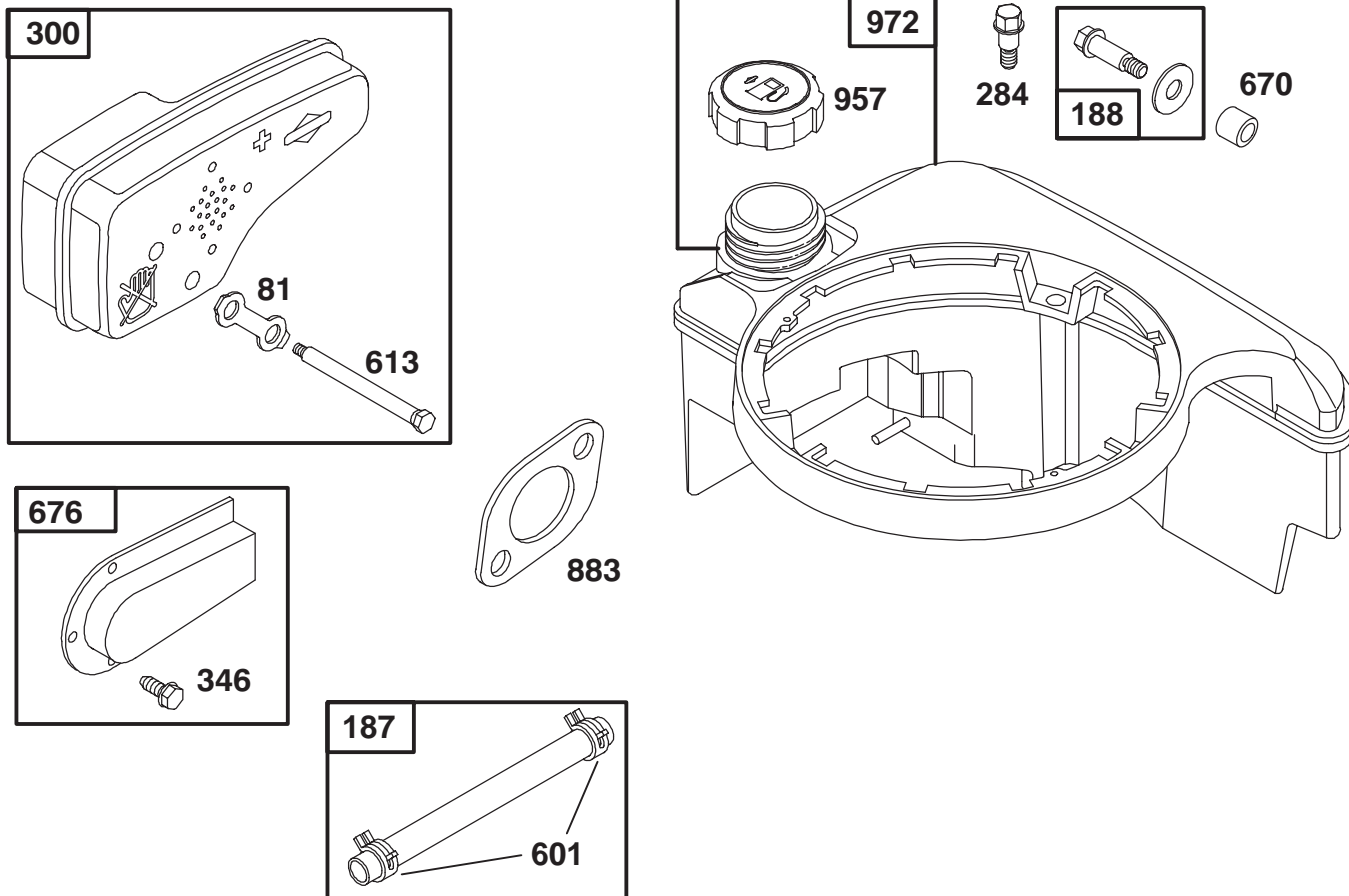

Assemblies include all parts shown in frames.

ENGINE BRIGGS & STRATTON MODEL 128702-0624-01

Ref. No.	Part No.	Description	No. Used
81	223664	Lock – Muffler Screw	1
187	492790	Hose – Fuel	1
188	398540	Screw – Shoulder	1
284	94511	Screw – Hex. Head	1
300	496106	Muffler – Exhaust	1
346	93705	Screw – Hex. Head	1
601	93807	Clamp – Hose	1

Ref. No.	Part No.	Description	No. Used
613	94231	Screw – Shoulder	1
670	280512	Spacer – Fuel Tank	1
676	493871	Deflector – Muffler	1
★883	272253	Gasket – Exhaust	1
957	397974	Cap – Fuel	1
972	495227	Tank Assembly – Fuel	1