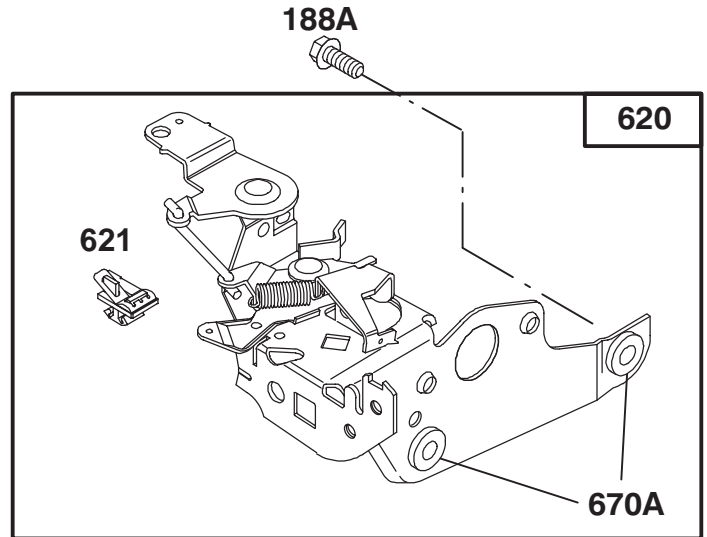

Assemblies include all parts shown in frames.

ENGINE BRIGGS & STRATTON MODEL 128702-0624-01

Ref. No.	Part No.	Description	No. Used
188A	94644	Screw – Hex. Head	1
188B	94602	Screw – Hex. Head	1
201	262579	Link – Governor	1
209	263044	Spring – Governor	1
258	94512	Screw–Hex. Head	1
618	262749	Spring – Return	1

Ref. No.	Part No.	Description	No. Used
620	497203	Bracket – Carburetor	1
620A	225152	Bracket – Control	1
621	396847	Switch – Stop	1
670A	493823	Spacer – Bracket	1
922	262640	Spring–Brake	1
923	493442	Brake Assembly	1