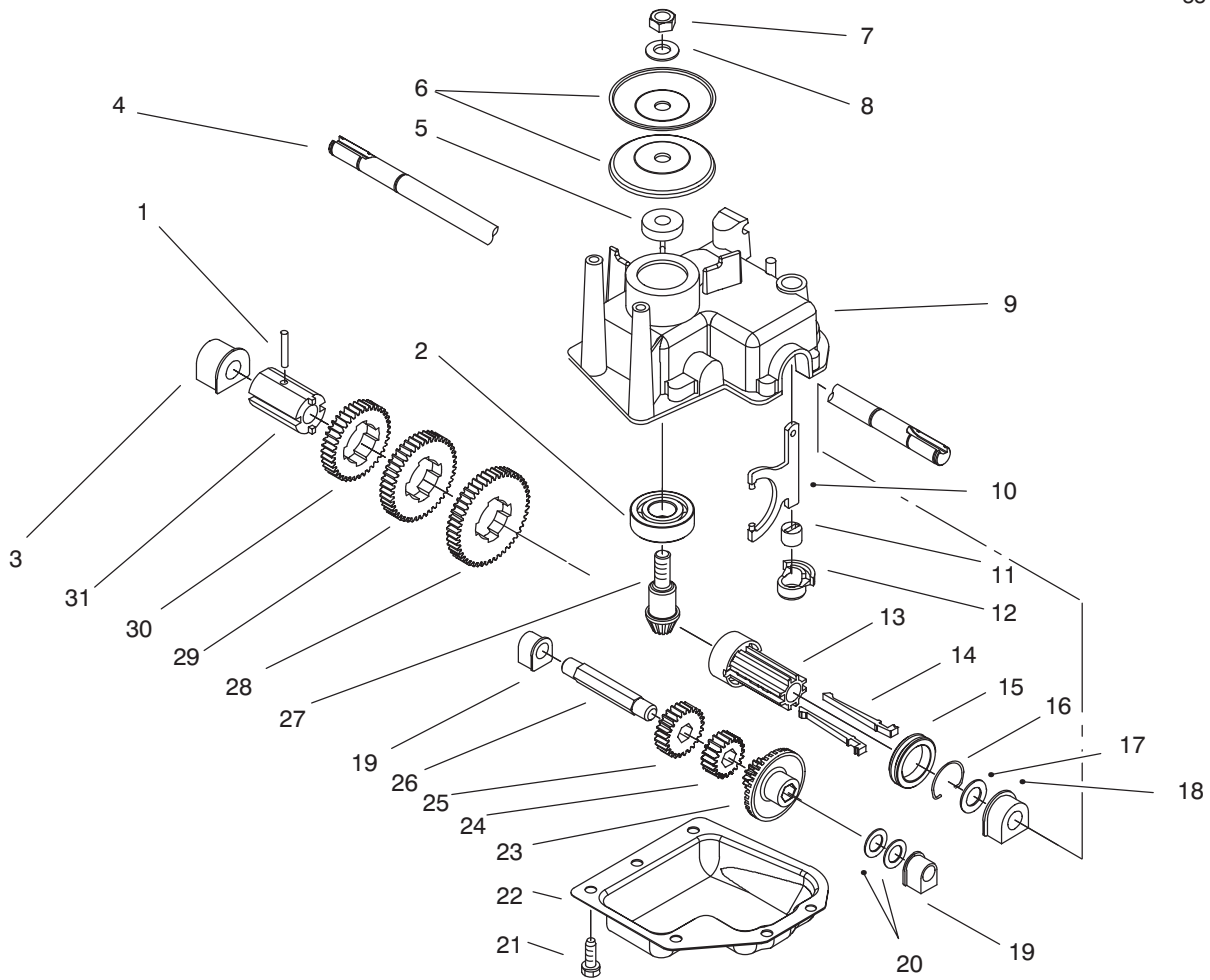

C-1322

GEAR CASE ASSEMBLY (Model No. 10517 & 10522)

Ref. No.	Part No.	Description	No. Used	Ref. No.	Part No.	Description	No. Used
1	3285-19	Pin - Groove	1	17	36-4780	Washer	1
2	38-7820	Bearing - Ball	1	18	60-8770	Bushing - Output	1
3	60-8850	Bushing - Output	1	19	60-8750	Bushing - Inter. Shaft	2
4	65-4770	Shaft - Output	1	20	36-4791	Washer - Thrust	2
5	92-5791	Spacer	1	21	49-2040	Screw	6
6	60-8840	Pulley - Half	2	22	60-8730	Gear Case Cover	1
7	3296-5	Nut	1	23	55-3760	Pinion - 15 Tooth	1
8	3256-24	Washer	1	24	55-3780	Pinion - 20 Tooth	1
9	60-8710	Gearcase - Upper	1	25	55-3800	Pinion - 25 Tooth	1
10	60-8870	Yoke - Shift	1	26	60-8800	Shaft - Intermediate	1
11	29-9570	Bushing - Yoke	1	27	92-5790	Pinion - Bevel	1
12	60-8810	Retainer - Shift Fork	1	28	55-3770	Gear - 49 Tooth	1
13	76-0780	Sleeve - Shift Key	1	29	55-3790	Gear - 44 Tooth	1
14	76-0760	Key - Shift	2	30	55-3810	Gear - 39 Tooth	1
15	76-0770	Collar - Shift	1	31	60-8790	Sleeve - Gear	1
16	65-5250	Clip - Spring	1	*	92-7869	Gear Case Complete	1

*Not Illustrated