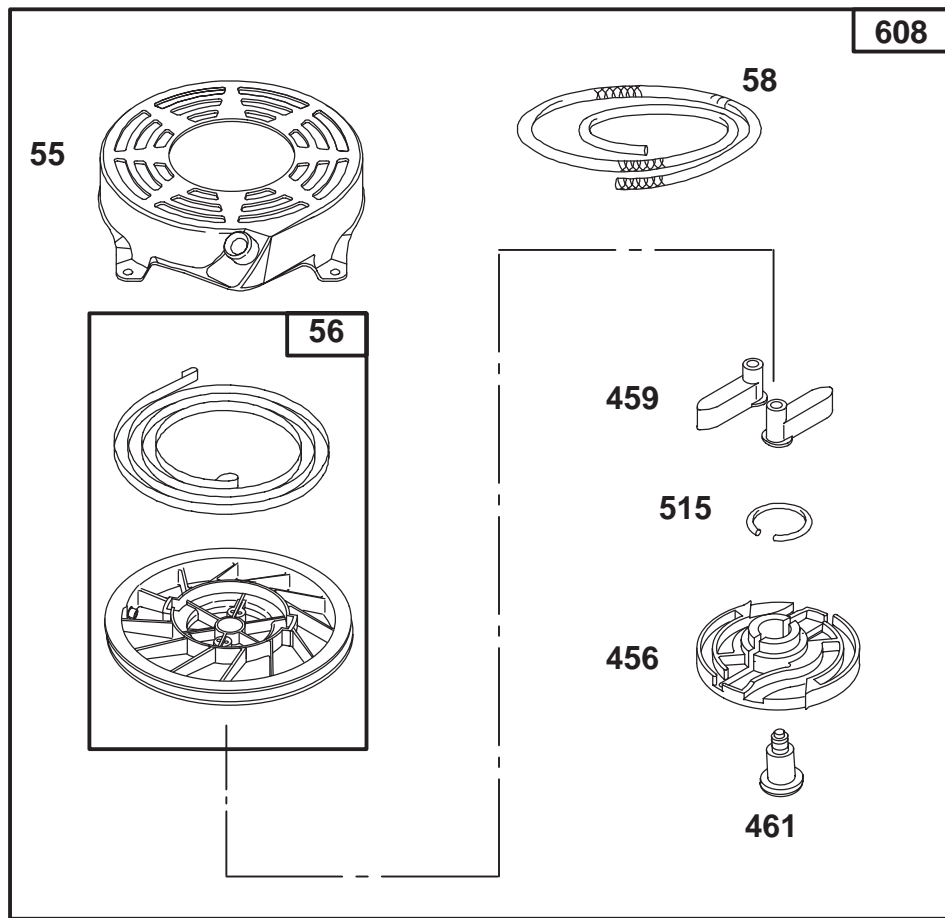

Assemblies include all parts shown in frames.

ENGINE BRIGGS & STRATTON MODEL 128702-0624-01

Ref. No.	Part No.	Description	No. Used
55	497440	Housing – Rewind Starter	1
56	498144	Pulley – Rewind Starter	1
58	280399	Rope – Rewind Starter (Cut to Required Length)	1
59	224467	Insert – Grip	1
60	493926	Handle – Rewind Starter	1
456	281503	Retainer – Rewind Starter	1
459	281505	Pawl – Starter	1

Ref. No.	Part No.	Description	No. Used
461	94943	Pin – Starter	1
515	263073	Spring – Torsion	1
608	497680	Starter – Rewind	1
		Includes:	
		94128 Screw – Hex. Head	1
		94908 Nut – Hex.	1