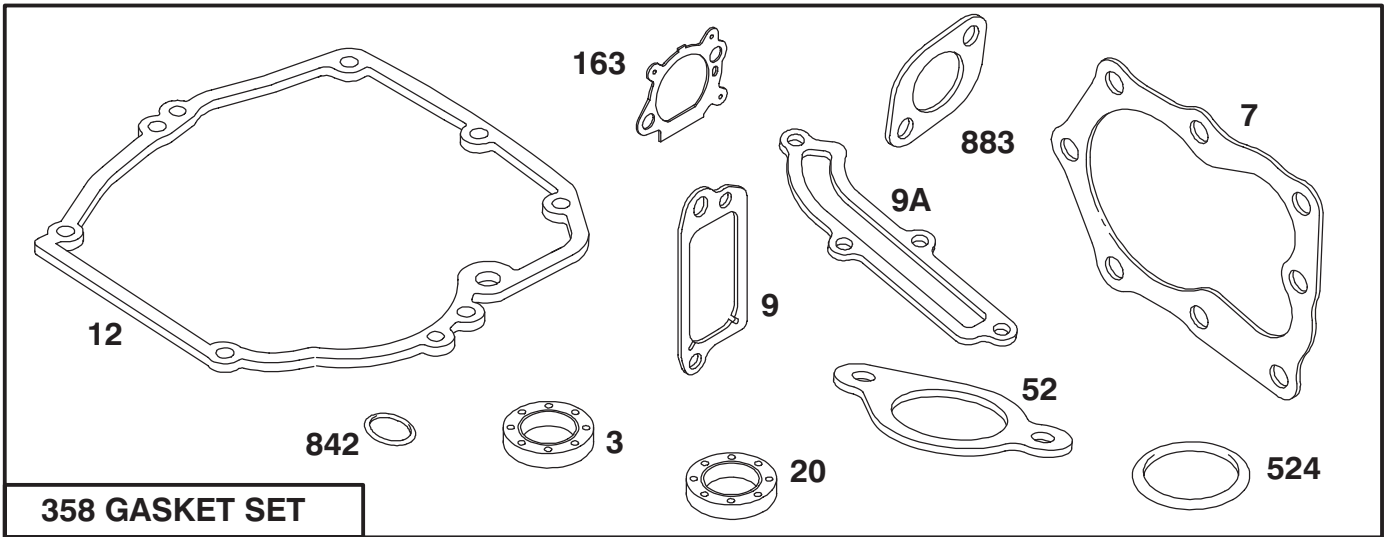

Assemblies include all parts shown in frames.

ENGINE BRIGGS & STRATTON MODEL 128702-0624-01

Ref. No.	Part No.	Description	No. Used
★3	299819	Seal – Oil	
★7	272200	Gasket – Cylinder Hd.	
★9	272481	Gasket – Valve Cover	
★9A	272238	Gasket – Baffle Plate	
★12	272198	Gasket – Crankcase	
★20	399781	Seal – Oil	
★52	272199	Gasket – Intake Elbow	
●104	231371	Pin – Float Hinge	
●◆116		Gasket – Sealing (Sold in Kit Only).	
121	493762	Carburetor Kit	
●127		Plug – Welch (Sold in Kit Only).	

Ref. No.	Part No.	Description	No. Used
●134	398188	Valve – Inlet (Includes Seat)	
●◆137		Gasket – Bowl (Sold in Kit Only).	
★163	272653	Gasket – Air Cleaner	
358	496117	Gasket Set	
★524	280393	Seal – Filler Tube	
●◆617	270344	Seal – Fuel Intake Tube	
●◆634		Washer – Shaft (Sold in Kit Only).	
★842	280966	Seal – O-Ring	
★883	272253	Gasket – Exhaust	
977	490937	Gasket Set – Carburetor	

● Included in Carburetor Kit—Part No. 493762.

◆ Included in Carburetor Gasket Set—Part No. 490937.

★ Included in Gasket Set—Part No. 496117.