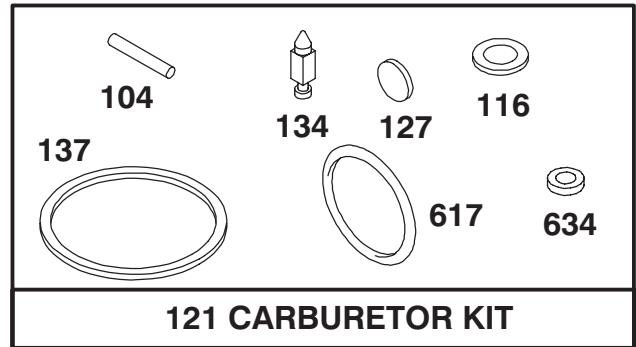

Assemblies include all parts shown in frames.

ENGINE BRIGGS & STRATTON MODEL 128702-0624-01

Ref. No.	Part No.	Description	No. Used
★3	299819	Seal – Oil	
★7	272200	Gasket – Cylinder Hd.	
★9	272481	Gasket – Valve Cover	
★9A	272238	Gasket – Baffle Plate	
★12	272198	Gasket – Crankcase	
★20	399781	Seal – Oil	
★52	272199	Gasket – Intake Elbow	
●104	231371	Pin – Float Hinge	
●◆116		Gasket – Sealing (Sold in Kit Only).	
121	493762	Carburetor Kit	
●127		Plug – Welch (Sold in Kit Only).	

Ref. No.	Part No.	Description	No. Used
●134	398188	Valve – Inlet (Includes Seat)	
●◆137		Gasket – Bowl (Sold in Kit Only).	
★163	272653	Gasket – Air Cleaner	
358	496117	Gasket Set	
★524	280393	Seal – Filler Tube	
●◆617	270344	Seal – Fuel Intake Tube	
●◆634		Washer – Shaft (Sold in Kit Only).	
★842	280966	Seal – O-Ring	
★883	272253	Gasket – Exhaust	
977	490937	Gasket Set – Carburetor	

● Included in Carburetor Kit—Part No. 493762.

◆ Included in Carburetor Gasket Set—Part No. 490937.

★ Included in Gasket Set—Part No. 496117.