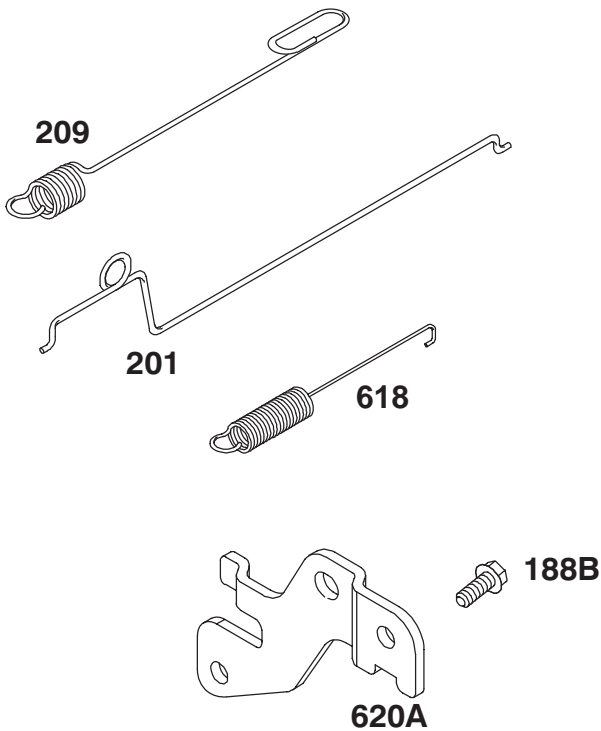

Ref. No.	Part No.	Description	No. Used
27	26026	Lock – Piston Pin	1
28	298909	Pin – Piston (Standard)	1
	298908	Pin – Piston (.005" O.S.)	1
29	490566	Rod Assembly – Connecting	1
		Note: For Conn. Rod With .020" Undersize Crankpin Bearing – Order No. 490743.	1
32	94699	Screw – Connecting Rod	1
33	262651	Valve – Exhaust	1
34	262652	Valve – Intake	1
35	262224	Spring – Valve	1
40	93312	Retainer – Valve Spring	1
45	262204	Tappet – Valve	1
46	492830	Gear – Cam	1
47	493737	Slinger – Oil	1
741	262598	Gear – Timing	1

★ Included in Gasket Set—Part No. 496117.

Assemblies include all parts shown in frames.

ENGINE BRIGGS & STRATTON MODEL 128702-0624-01

Ref. No.	Part No.	Description	No. Used
95	94098	Screw – Throttle Valve Mtg.	1
●104	231371	Pin – Float Hinge	1
●◆116		Gasket–Sealing (Sold in Kit Only).	1
117	497466	Screw – Bowl Mtg. (Std.) Note: 496495 Screw – Bowl Mtg. (High Altitude)	1
124	94525	Screw – Carburetor Mtg.	1
125	498254	Carburetor	1
●127		Plug – Welch (Sold in Kit Only).	1

Ref. No.	Part No.	Description	No. Used
130	224908	Valve – Throttle	1
131	493267	Shaft – Throttle	1
133	398187	Float Assy. – Carburetor	1
●134	398188	Valve – Inlet (Includes Seat)	1
●◆137		Gasket – Bowl (Sold in Kit Only).	1
●◆617	270344	Seal – Fuel Intake Tube	1
●◆634		Washer–Shaft (Sold in Kit Only).	1
975	493640	Bowl Assy. – Carburetor	1

●Included in Carburetor Kit–Part No. 493762.

◆Included in Carburetor Gasket Set–Part No. 490937.

Assemblies include all parts shown in frames.

ENGINE BRIGGS & STRATTON MODEL 128702-0624-01

Ref. No.	Part No.	Description	No. Used
188A	94644	Screw – Hex. Head	1
188B	94602	Screw – Hex. Head	1
201	262579	Link – Governor	1
209	263044	Spring – Governor	1
258	94512	Screw–Hex. Head	1
618	262749	Spring – Return	1