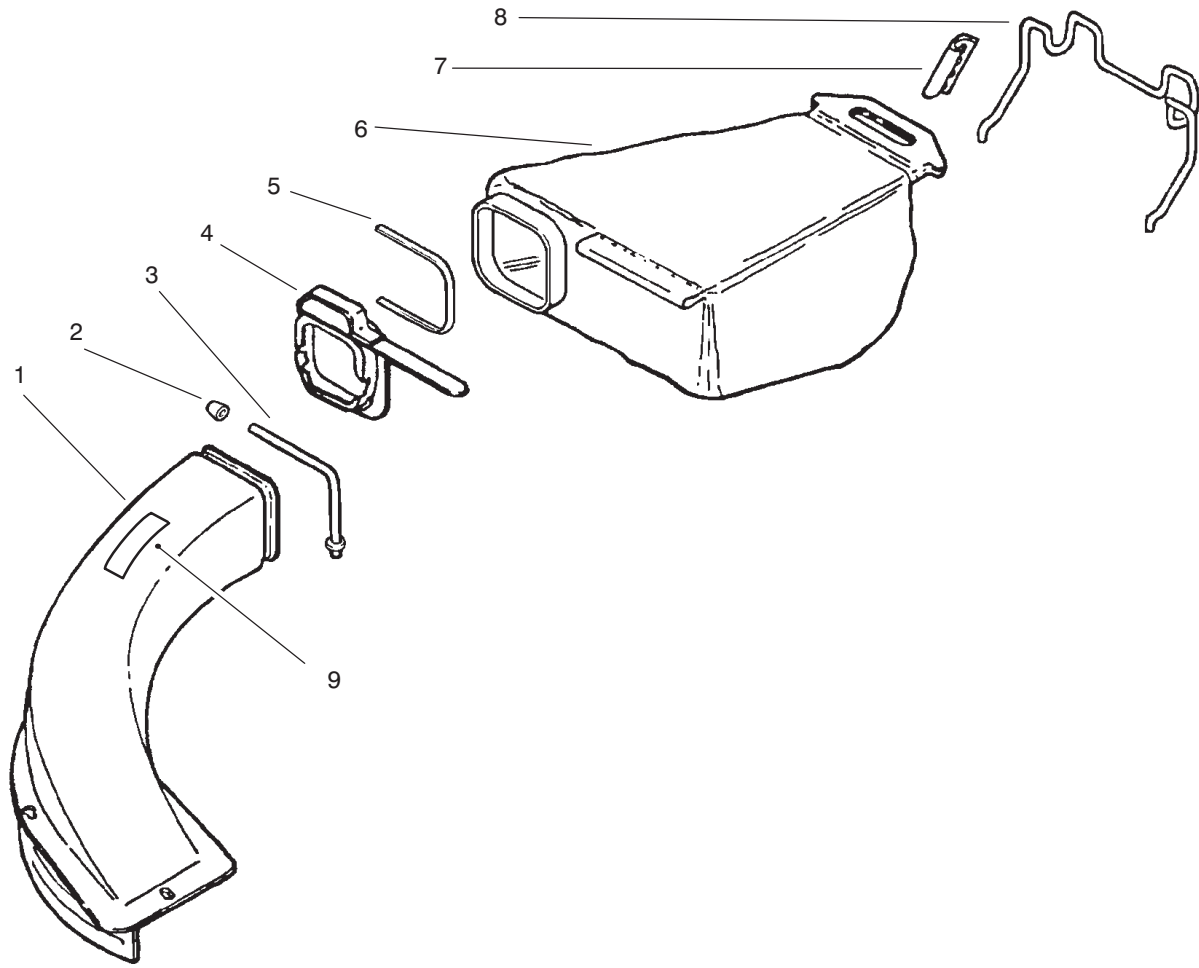

REAR CATCHER ASSEMBLY (Model No. 10522)

Ref. No.	Part No.	Description	No. Used
1	684729	Chute & Support Assy (Incl. Ref.# 2,3 & 9)	1
2	614589	Nut – Cap	1
3	614591	Chute Support	1
4	684727	Adaptor Assembly	1
5	614700	Tie Strap	1

Ref. No.	Part No.	Description	No. Used
6	684728	Bag Assembly (Inc. Ref.#4-5)	1
*		Replacement Bag	1
7	613462	Hanger Clamp	2
8	613455	Wide Hanger	1
9	92-2919	Decal – Danger	1

*Not Illustrated