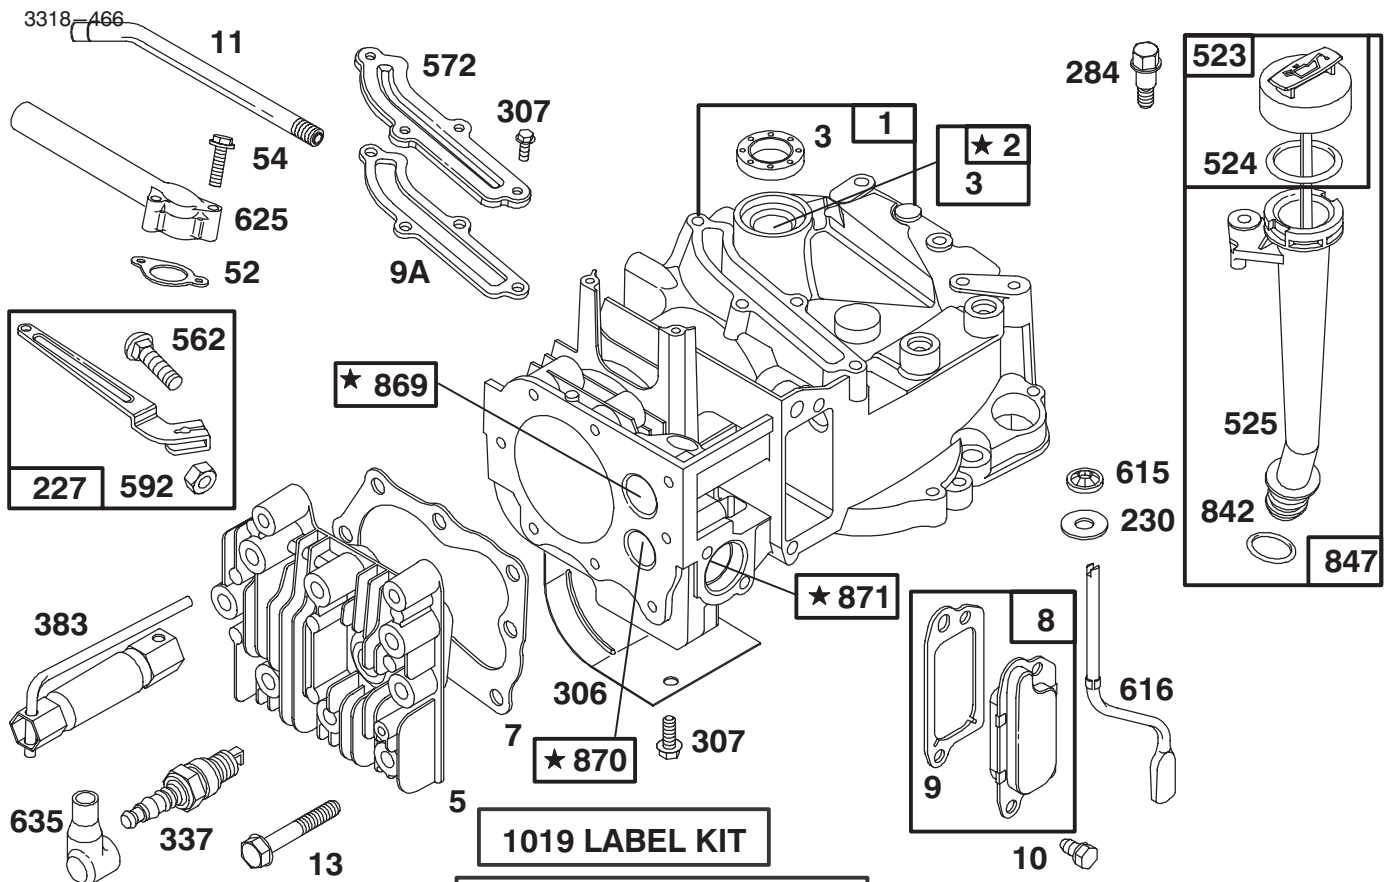

★ REQUIRES SPECIAL TOOLS TO INSTALL. SEE REPAIR INSTRUCTION MANUAL.

1058 OWNER'S MANUAL

Assemblies include all parts shown in frames.

ENGINE BRIGGS & STRATTON MODEL 128702-0624-01

Ref. No.	Part No.	Description	No. Used
1	493260	Cylinder Assembly	1
2	293708	Bushing – Cylinder	1
★3	299819	Seal – Oil	1
5	214368	Head – Cylinder	1
★7	272916	Gasket – Cylinder Head	1
8	495786	Breather – Valve Chamber	1
★9	272481	Gasket – Valve Cover	1
★9A	272238	Gasket – Baffle Plate	1
10	94650	Screw – Breather Mtg.	1
11	231933	Tube – Breather	1
13	94547	Screw – Cylinder Head	1
★52	272199	Gasket – Intake Elbow	1
54	94526	Screw – Intake Elbow Mtg.	1
227	492349	Lever Assembly – Gov.	1
230	67072	Washer – Gov. Crank	1
284	94511	Screw – Hex. Head	1
306	224324	Shield – Cylinder	1
307	94515	Screw – Hex. Head	1
337	802592	Plug – Spark	1

Ref. No.	Part No.	Description	No. Used
383	89838	Wrench – Spark Plug	1
523	495264	Cap With Dipstick – Oil Filler	1
★524	280393	Seal – Filler Tube	1
525	495265	Tube – Oil Filler	1
562	94852	Bolt – Governor Lever	1
572	224328	Baffle – Cylinder	1
592	231082	Nut – Hex.	1
615	94474	Fastener	1
616	262578	Crank – Governor	1
625	281085	Tube – Fuel Intake	1
635	66538	Elbow – Spark Plug	1
★842	280966	Seal – O-Ring	1
847	495263	Oil Fill Tube Assy.	1
869	213512	Seat – Intake Valve	1
870	213513	Seat – Exhaust Valve	1
871	262001	Guide – Exhaust Valve	1
		Note: 63709 Guide – Intake Valve	1
1019	494256	Label Kit	1
1058	272262	Owner's Manual	1

★ Included in Gasket Set—Part No. 496117.