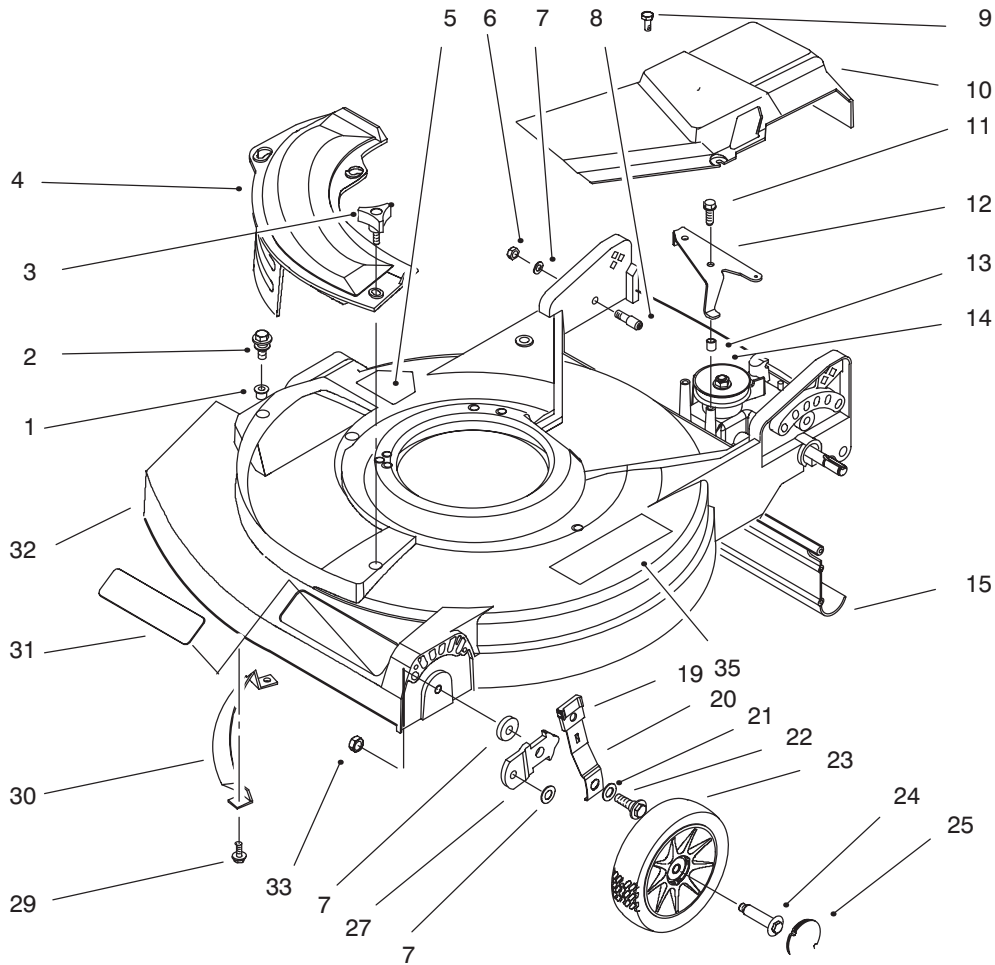

C-2174

DECK AND WHEEL ASSEMBLY (Model No. 10517 & 10522)

Ref. No.	Part No.	Description	No. Used	Ref. No.	Part No.	Description	No. Used
1	94-1610	Grommet	3	19	92-1008	Knob - Spring Arm	4
2	614677	Screw - Thread Forming	2	20	92-1006	Spring Arm Assembly	2
3	614682	Knob	1	21	3290-413	Washer - Belleville	2
4	92-8630	Cover- Plate, Mulch	1	22	92-4856	Bolt - Shoulder	2
*	607560	Cover - Side Discharge	1	23	684776	Wheel - 6"	2
5	39-5770	Decal - Danger (English)	1	24	92-1099	Bolt - Wheel	2
6	610358	Nut	2	25	92-1604	Hub Cap	4
7	40-1940	Washer - Wheel Bolt	6	27	614637	Bracket - H. O. C.	2
8	92-9673	Bolt - Shoulder	2	29	46-6811	Screw	2
9	32144-112	Screw	2	30	608175	Bar - Toe	1
10	92-8852	Cover - Drive	1	31	93-0290	Decal - Deck	1
11	92-7748	Screw	2	32	16-5809	Housing - 21 (Incl. Ref. #5 & 35)	1
12	92-7699	Bracket - Actuator	1	33	3296-39	Nut - Lock	2
13	256-251	Bushing	2	35	93-7250	Decal - Warning	1
14	92-7869	Gear Case Assembly	1				
15	92-7736	Shield - Trailing	1				

*Not Illustrated