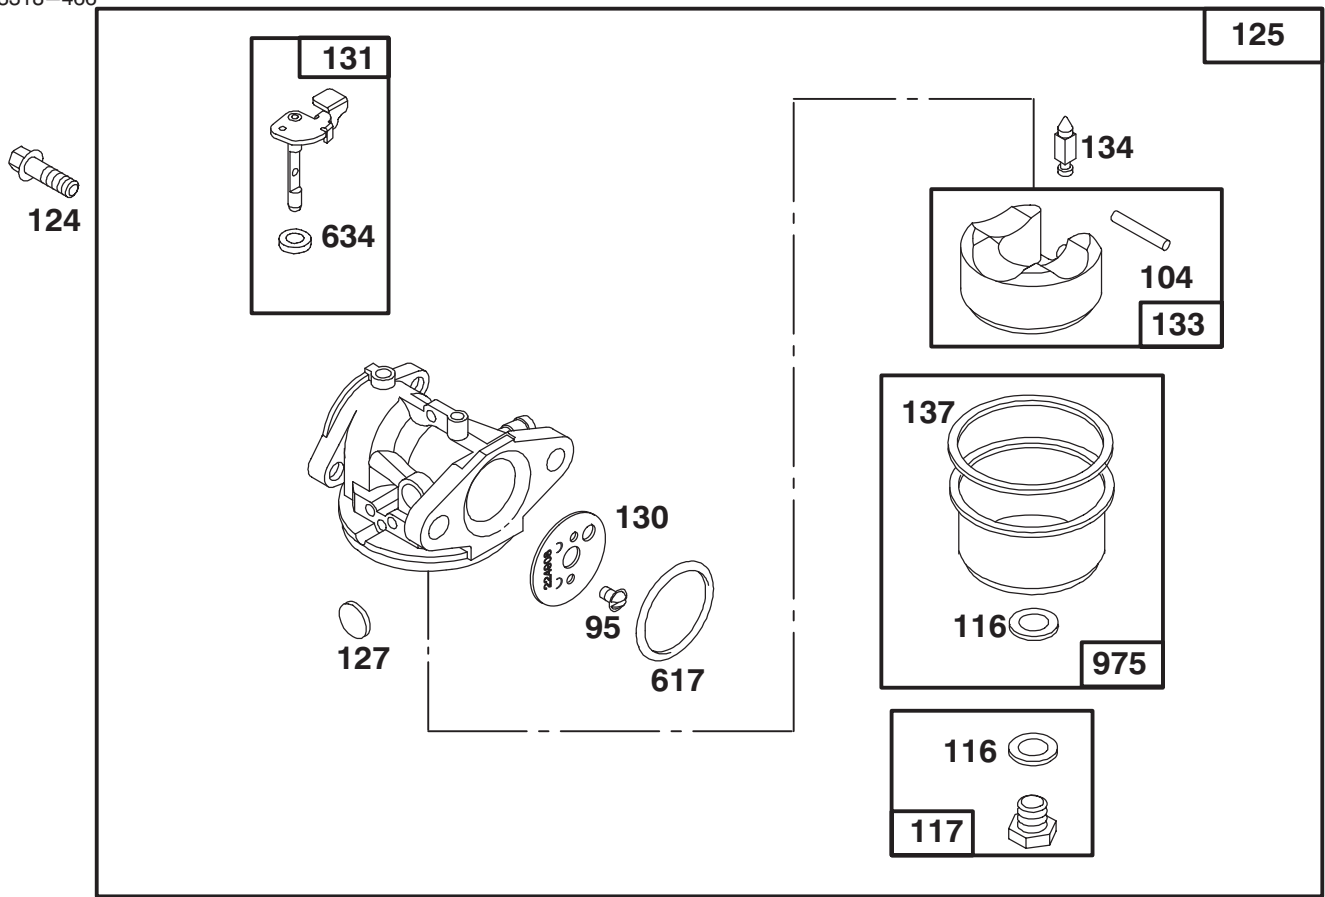

Assemblies include all parts shown in frames.

ENGINE BRIGGS & STRATTON MODEL 128702-0624-01

Ref. No.	Part No.	Description	No. Used
95	94098	Screw – Throttle Valve Mtg.	1
●104	231371	Pin – Float Hinge	1
●◆116		Gasket–Sealing (Sold in Kit Only).	1
117	497466	Screw – Bowl Mtg. (Std.) Note: 496495 Screw – Bowl Mtg. (High Altitude)	1
124	94525	Screw – Carburetor Mtg.	1
125	498254	Carburetor	1
●127		Plug – Welch (Sold in Kit Only).	1

Ref. No.	Part No.	Description	No. Used
130	224908	Valve – Throttle	1
131	493267	Shaft – Throttle	1
133	398187	Float Assy. – Carburetor	1
●134	398188	Valve – Inlet (Includes Seat)	1
●◆137		Gasket – Bowl (Sold in Kit Only).	1
●◆617	270344	Seal – Fuel Intake Tube	1
●◆634		Washer–Shaft (Sold in Kit Only).	1
975	493640	Bowl Assy. – Carburetor	1

●Included in Carburetor Kit–Part No. 493762.

◆Included in Carburetor Gasket Set–Part No. 490937.