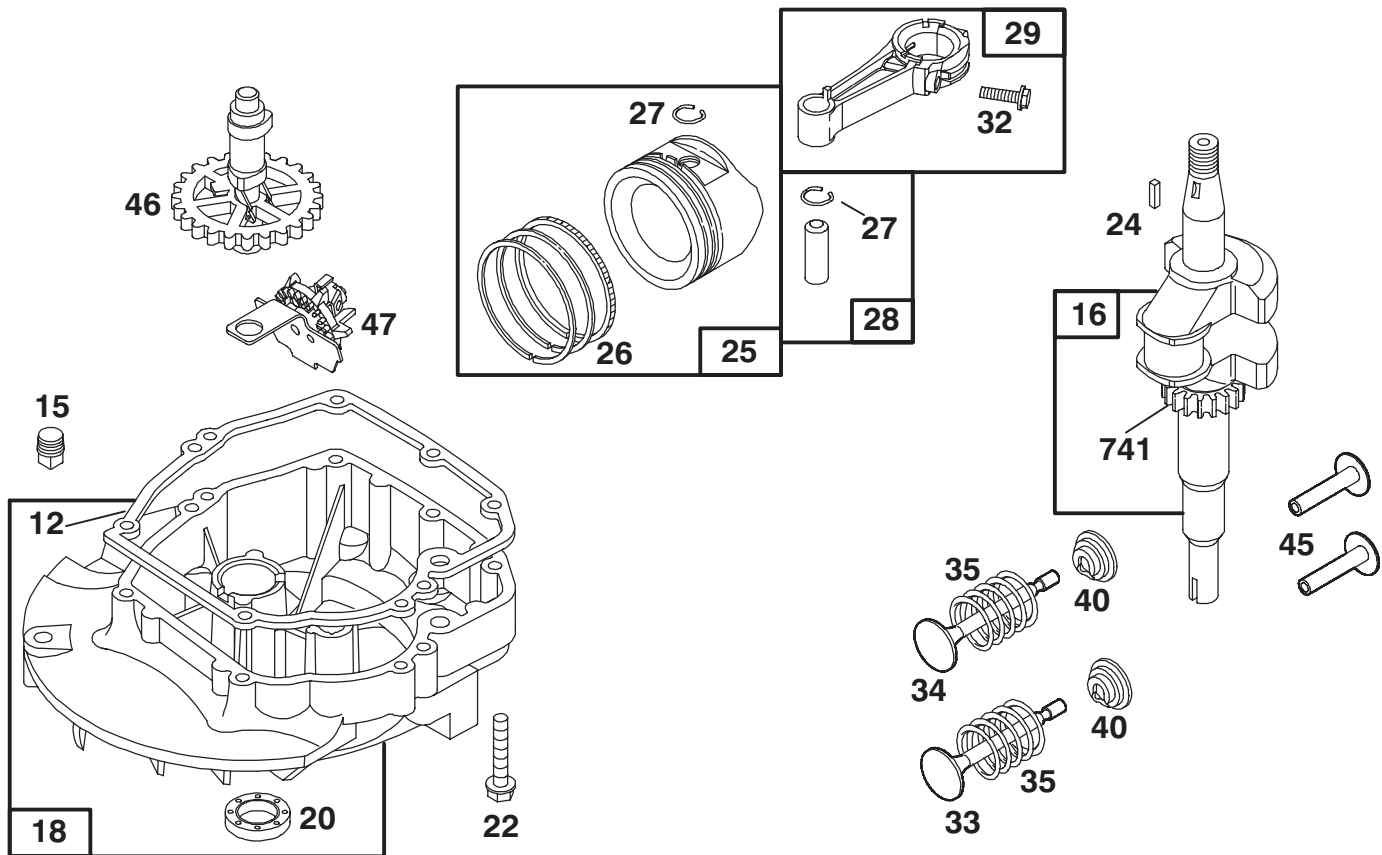

Assemblies include all parts shown in frames.

ENGINE BRIGGS & STRATTON MODEL 128702-0624-01

Ref. No.	Part No.	Description	No. Used
★12	272198	Gasket – Crankcase	1
15	94720	Plug – Oil Drain	1
16	494984	Crankshaft	1
		Note: Order 94388 For Timing Gear Key.	1
18	493279	Sump – Engine	1
★20	399781	Seal – Oil	1
22	94220	Screw – Hex. Head	1
		Note: 94612 Screw – Hex. Head (One (1) Used in Hole Nearest Breather.)	1
24	222698	Key – Flywheel	1
25	493262	Piston Assy. (Standard)	1
	493385	Piston Assy. (.010" O.S.)	1
	493386	Piston Assy. (.020" O.S.)	1
	493387	Piston Assy. (.030" O.S.)	1
26	493261	Ring Set (Standard)	1
	493388	Ring Set (.010" O.S.)	1
	493389	Ring Set (.020" O.S.)	1
	493390	Ring Set (.030" O.S.)	1

Ref. No.	Part No.	Description	No. Used
27	26026	Lock – Piston Pin	1
28	298909	Pin – Piston (Standard)	1
	298908	Pin – Piston (.005" O.S.)	1
29	490566	Rod Assembly – Connecting	1
		Note: For Conn. Rod With .020" Undersize Crankpin Bearing – Order No. 490743.	1
32	94699	Screw – Connecting Rod	1
33	262651	Valve – Exhaust	1
34	262652	Valve – Intake	1
35	262224	Spring – Valve	1
40	93312	Retainer – Valve Spring	1
45	262204	Tappet – Valve	1
46	492830	Gear – Cam	1
47	493737	Slinger – Oil	1
741	262598	Gear – Timing	1

★ Included in Gasket Set—Part No. 496117.