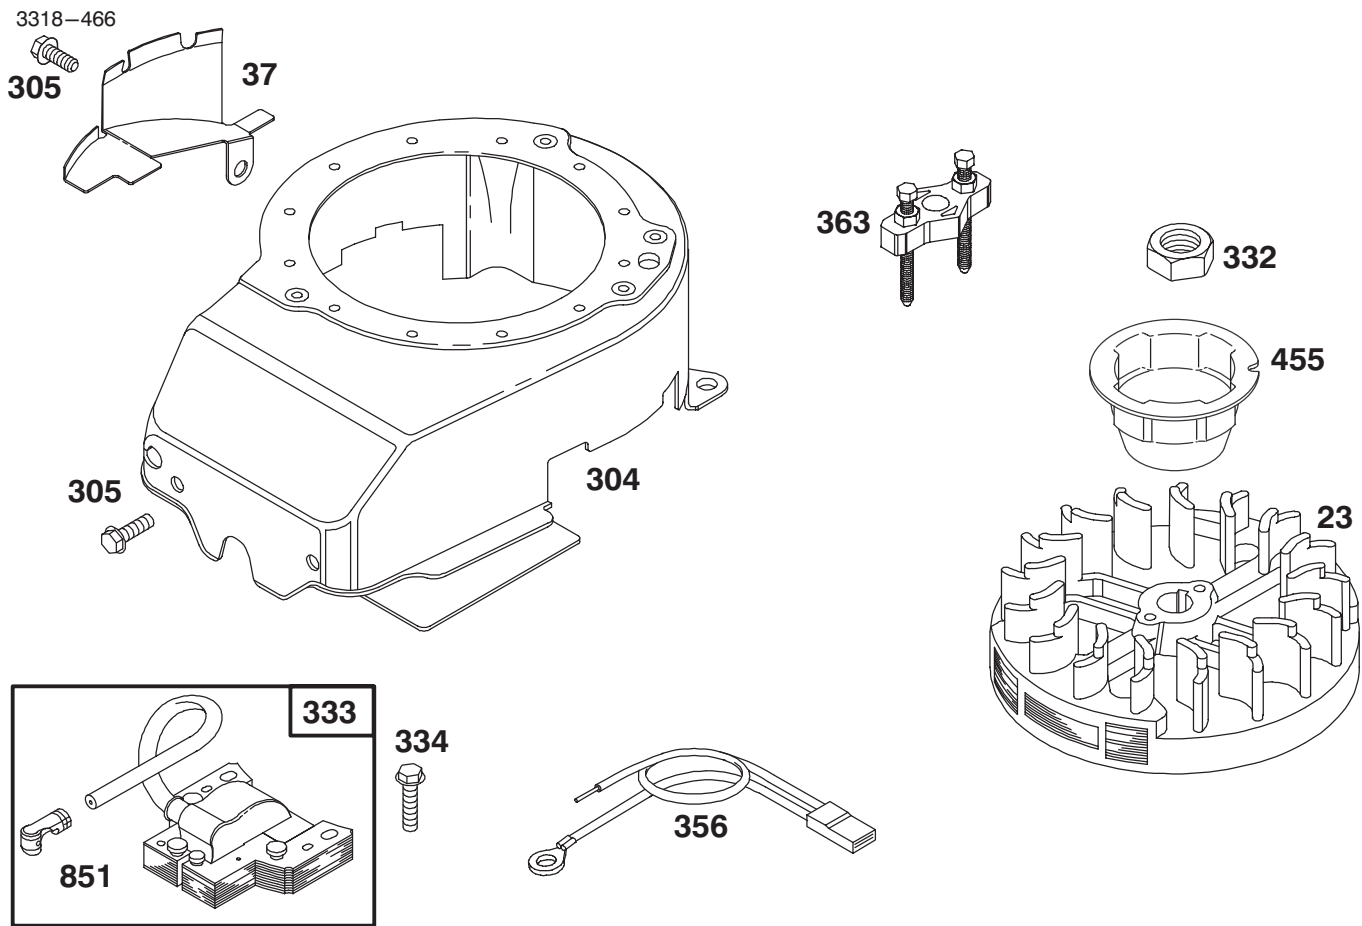

Assemblies include all parts shown in frames.

ENGINE BRIGGS & STRATTON MODEL 128702-0624-01

Ref. No.	Part No.	Description	No. Used
23	492177	Flywheel	
37	224511	Guard – Flywheel	
304	493294	Housing – Blower	
305	94786	Screw – Sem	
332	92284	Nut – Flywheel	
333	802574	Armature – Magneto	

Ref. No.	Part No.	Description	No. Used
334	94731	Screw – Sem	
356	398808	Wire – Ground	
363	19069	Puller – Flywheel	
455	225121	Cup – Starter	
851	493880	Terminal – Ignition Cable