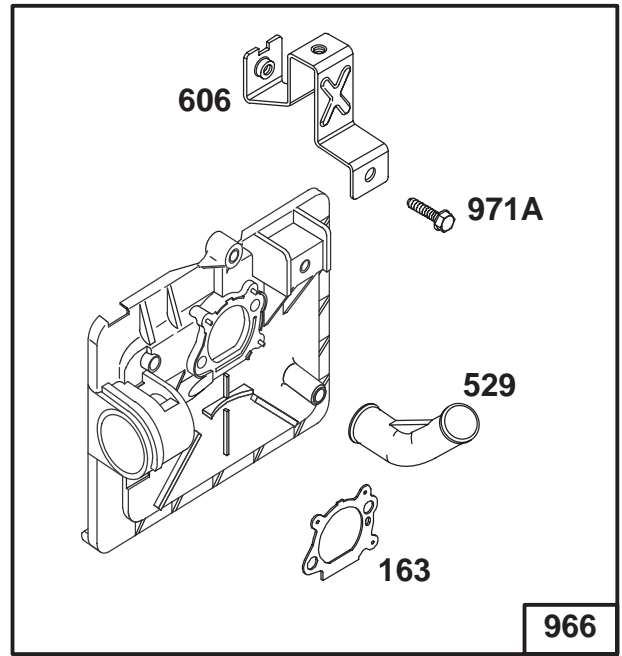

Assemblies include all parts shown in frames.

ENGINE BRIGGS & STRATTON MODEL 128702-0624-01

Ref. No.	Part No.	Description	No. Used
163	272653	Gasket – Air Cleaner	1
529	281299	Grommet – Breather	1
606	224815	Strap – Bracket	1
966	496116	Base – Air Cleaner	1
967	491588	Filter – Air	1

Ref. No.	Part No.	Description	No. Used
968	281340	Cover – Air Cleaner	1
969	94120	Screw – Cover Mtg.	1
971	94121	Screw – Air Cleaner	1
971A	94749	Screw – Hex. Head	1

* Included in Gasket Set—Part No. 496117.