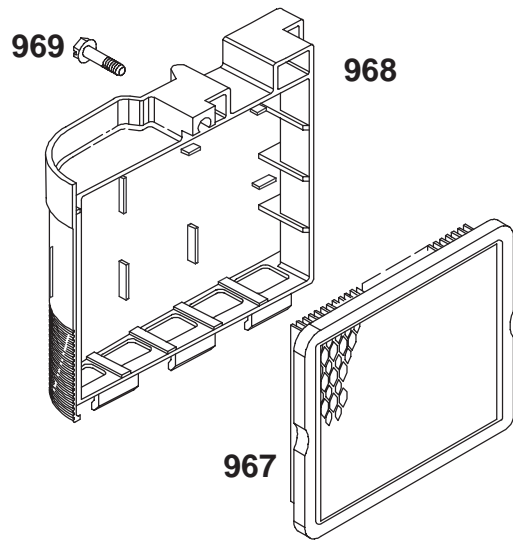

Assemblies include all parts shown in frames.

ENGINE BRIGGS & STRATTON MODEL 128702-0624-01

Ref. No.	Part No.	Description	No. Used
163	272653	Gasket – Air Cleaner	1
529	281299	Grommet – Breather	1
606	224815	Strap – Bracket	1
966	496116	Base – Air Cleaner	1
967	491588	Filter – Air	1

Ref. No.	Part No.	Description	No. Used
968	281340	Cover – Air Cleaner	1
969	94120	Screw – Cover Mtg.	1
971	94121	Screw – Air Cleaner	1
971A	94749	Screw – Hex. Head	1

* Included in Gasket Set—Part No. 496117.