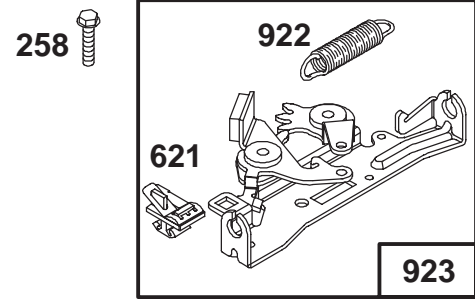

Assemblies include all parts shown in frames.

ENGINE BRIGGS & STRATTON MODEL 128702-0624-01

Ref. No.	Part No.	Description	No. Used
188A	94644	Screw – Hex. Head	1
188B	94602	Screw – Hex. Head	1
201	262579	Link – Governor	1
209	263044	Spring – Governor	1
258	94512	Screw–Hex. Head	1
618	262749	Spring – Return	1

Ref. No.	Part No.	Description	No. Used
620	497203	Bracket – Carburetor	1
620A	225152	Bracket – Control	1
621	396847	Switch – Stop	1
670A	493823	Spacer – Bracket	1
922	262640	Spring–Brake	1
923	493442	Brake Assembly	1