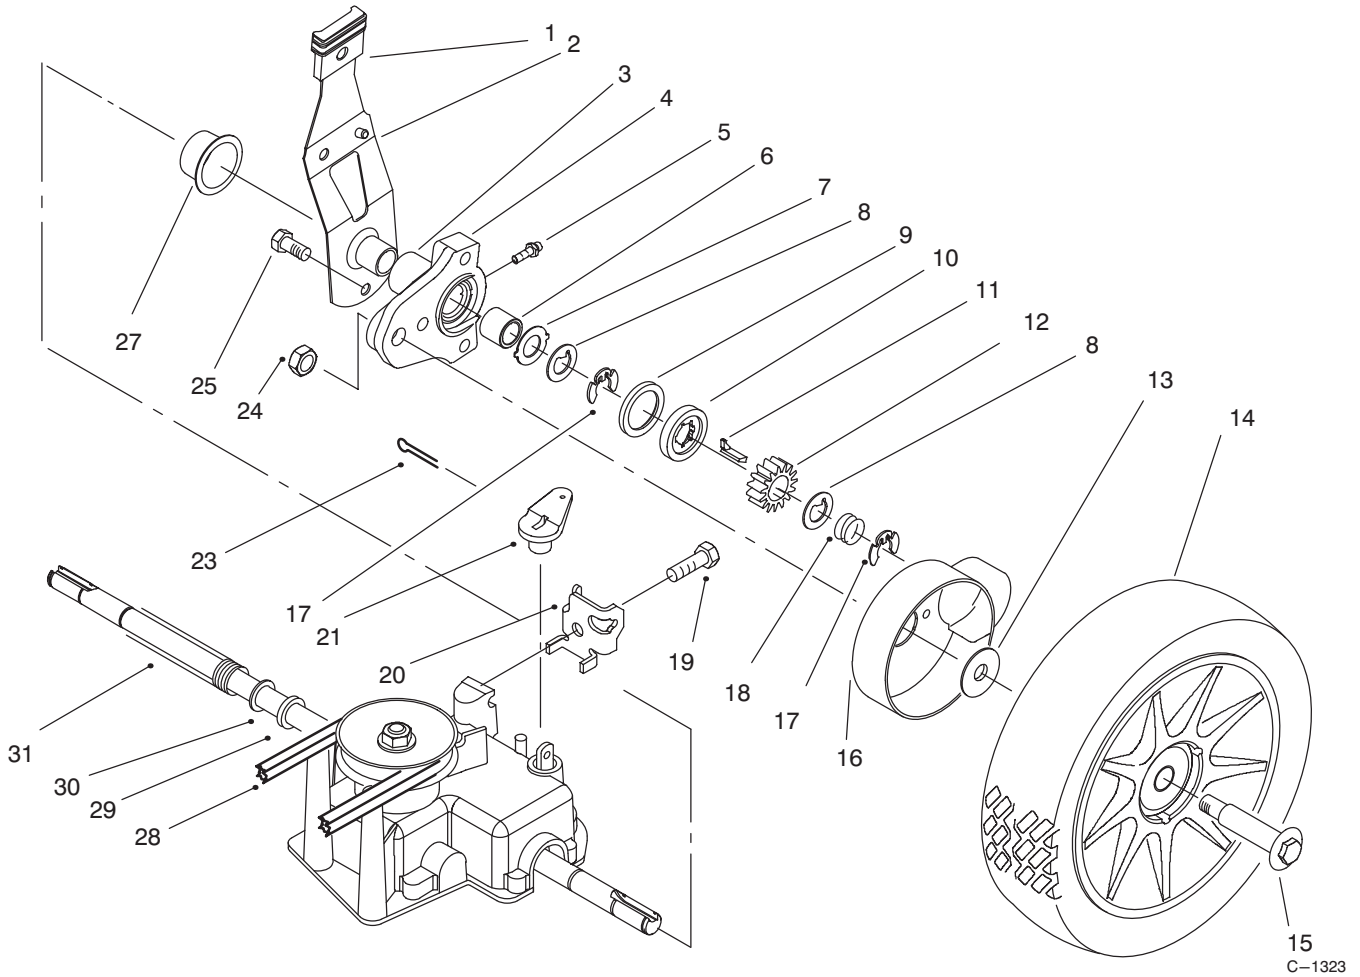

REAR WHEEL DRIVE ASS'Y (Model No. 10517 & 10522)

Ref. No.	Part No.	Description	No. Used
1	92-1008	Knob - Spring Arm (Ref.)	2
2	92-6540	Spring Arm Assy L. H.	2
*	92-6539	Spring Arm Assy R.H.	2
3	70-9760	Bushing	2
4	92-7746	Pivot Arm Assembly (Incl. Ref. #3, 5, & 6)	2
5	302-56	Fitting - Grease (Ref.)	2
6	47-2900	Bushing	2
7	65-4730	Washer - Thrust	2
8	65-4740	Washer - Thrust	4
9	65-4710	Ring - Friction	2
10	65-4760	Washer - Clutch	2
11	66-6050	Key - Rocking, L. H.	1
*	66-6040	Key - Rocking, R. H.	1
12	65-4750	Gear - Pinion	2
13	614426	Washer - Stepped	2

Ref. No.	Part No.	Description	No. Used
14	92-1042	Wheel - 8"	2
15	92-1057	Bolt - Wheel	2
16	94-1609	Cover - Wheel	2
17	65-2720	Ring - Retaining	4
18	65-4720	Spring - Compression	2
19	32144-70	Screw - Hex. Hd.	1
20	82-8780	Retainer - Cable	1
21	60-8821	Lever - Shift	1
23	3272-10	Pin - Cotter	1
24	610358	Nut	2
25	32144-85	Screw	2
27	92-6535	Cap - End	2
28	92-1043	"V"Belt	1
29	605255	Washer - Felt	1
30	303259	Washer - Flat	1
31	24-7920	Cover - Drive Shaft	1

*Not Illustrated