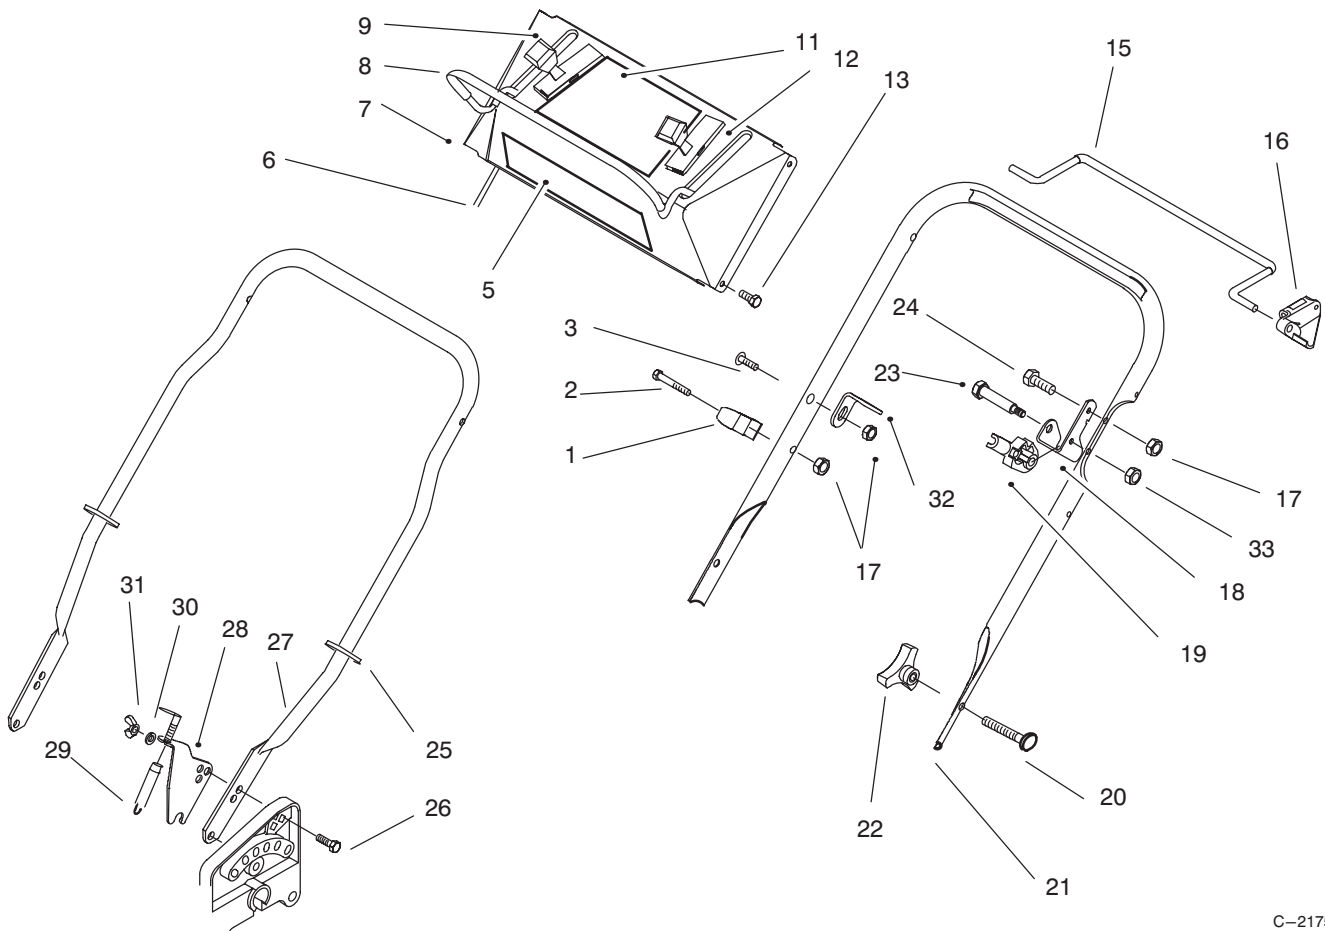

*Not Illustrated

C-1322

GEAR CASE ASSEMBLY (Model No. 10517 & 10522)

Ref. No.	Part No.	Description	No. Used	Ref. No.	Part No.	Description	No. Used
1	3285-19	Pin - Groove	1	17	36-4780	Washer	1
2	38-7820	Bearing - Ball	1	18	60-8770	Bushing - Output	1
3	60-8850	Bushing - Output	1	19	60-8750	Bushing - Inter. Shaft	2
4	65-4770	Shaft - Output	1	20	36-4791	Washer - Thrust	2
5	92-5791	Spacer	1	21	49-2040	Screw	6
6	60-8840	Pulley - Half	2	22	60-8730	Gear Case Cover	1
7	3296-5	Nut	1	23	55-3760	Pinion - 15 Tooth	1
8	3256-24	Washer	1	24	55-3780	Pinion - 20 Tooth	1
9	60-8710	Gearcase - Upper	1	25	55-3800	Pinion - 25 Tooth	1
10	60-8870	Yoke - Shift	1	26	60-8800	Shaft - Intermediate	1
11	29-9570	Bushing - Yoke	1	27	92-5790	Pinion - Bevel	1
12	60-8810	Retainer - Shift Fork	1	28	55-3770	Gear - 49 Tooth	1
13	76-0780	Sleeve - Shift Key	1	29	55-3790	Gear - 44 Tooth	1
14	76-0760	Key - Shift	2	30	55-3810	Gear - 39 Tooth	1
15	76-0770	Collar - Shift	1	31	60-8790	Sleeve - Gear	1
16	65-5250	Clip - Spring	1	*	92-7869	Gear Case Complete	1

*Not Illustrated

C-2175

HANDLE ASSEMBLY

Ref. No.	Part No.	Description	No. Used
1	93-7383	Guide - Rope	1
2	321-51	Bolt	1
3	92-2268	Screw	1
5	92-2918	Decal - Control Panel	1
6	92-1632	Cable - Brake	1
7	16-2039	Panel - Control (Incl. Ref. # 11) (Model No. 10418)	1
*	16-8929	Panel - Control (Incl. Ref. # 11) (Model No. 10517 & 10522)	1
8	92-1093	Bail - Brake	1
9	92-8926	Control Ground (Model No. 10517 & 10522)	1
11	93-6625	Decal - Control Panel, (Model No. 10418)	1
*	93-6624	Decal - Control Panel, (Model No. 10517 & 10522)	1
12	93-4148	Control - Throttle	1
13	92-9665	Screw (Model No. 10418 & 10517) (Model No. 10522)	2
15	92-1617	Bail - Control SP (Model No. 10517 & 10522)	1