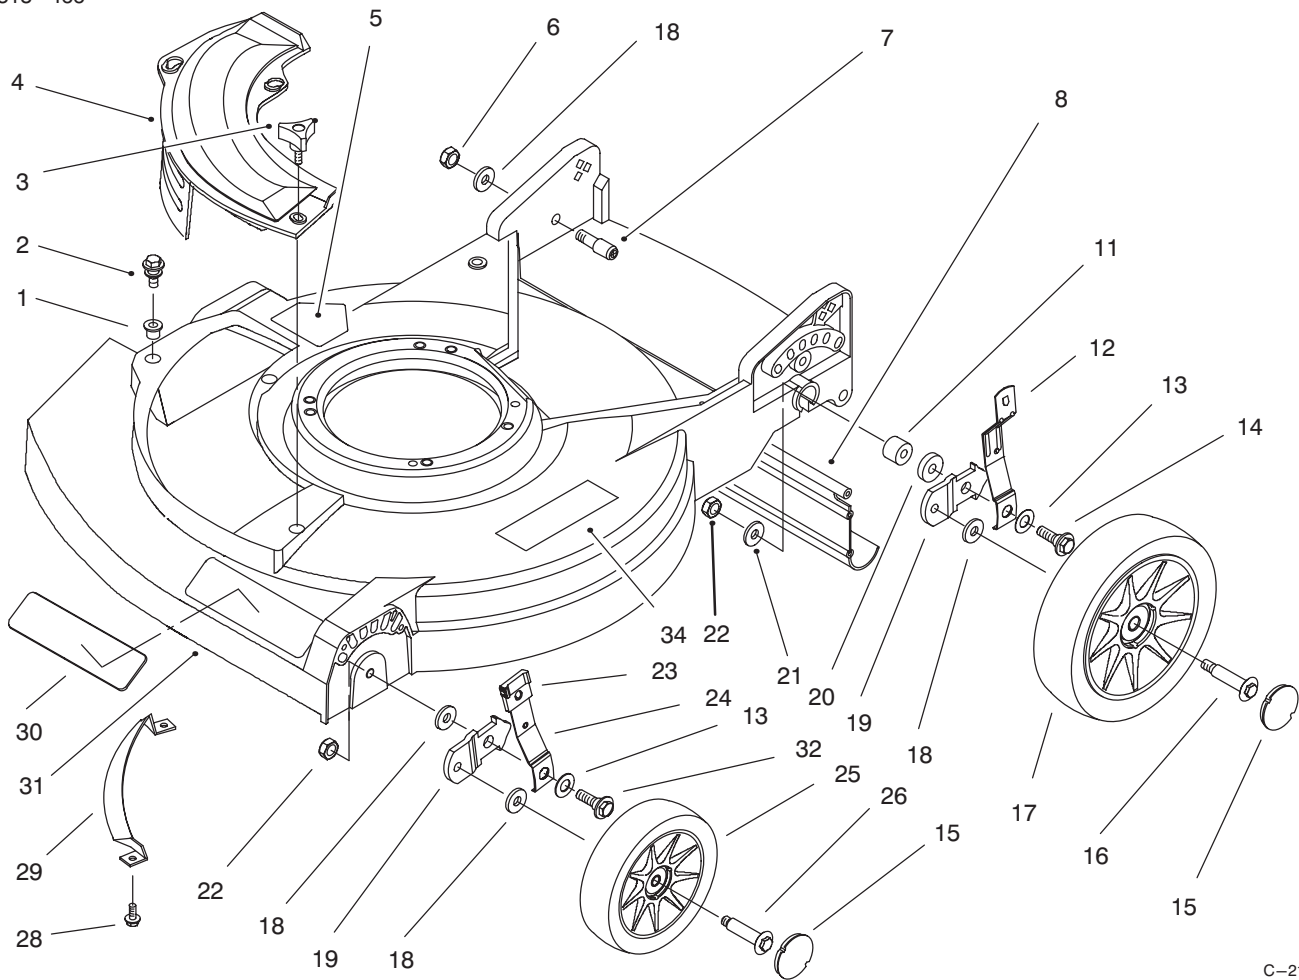

TABLE OF CONTENTS

Description	Page	Description	Page
Engine, Fuel Tank & Blade Assembly	1	Handle Assembly	6
Deck And Wheel Assembly (Model No. 10418)	2	Rear Catcher Assembly (Model No. 10522)	7
Deck And Wheel Assembly (Model No. 10517 & 10522)	3	Engine Assembly, Briggs & Stratton Model No. 128702-0624-01	8-16
Rear Wheel Drive Ass'y (Model No..10517 & 10522)	4	Lawn-Boy Part Number Index	17-18
Gear Case Assembly (Model No..10517 & 10522)	5		

*Not Illustrated

C-2173

DECK AND WHEEL ASSEMBLY (Model No. 10418)

Ref. No.	Part No.	Description	No. Used
1	94-1610	Grommet	3
2	614677	Screw - Thread Form.	2
3	614682	Knob	1
4	92-8630	Cover- Plate, Mulch	1
*	607560	Cover - Side Discharge	1
5	39-5770	Decal - Danger	1
6	610358	Nut	2
7	92-9673	Bolt - Shoulder	2
8	92-7736	Shield - Trailing	1
11	92-5791	Spacer	2
12	92-1005	Spring Arm Assembly	2
13	3290-413	Washer - Belleville	4
14	92-7674	Bolt - Shoulder	2
15	92-1604	Hub Cap	4
16	614650	Bolt - Wheel	2
17	684777	Wheel Assembly 8"	2