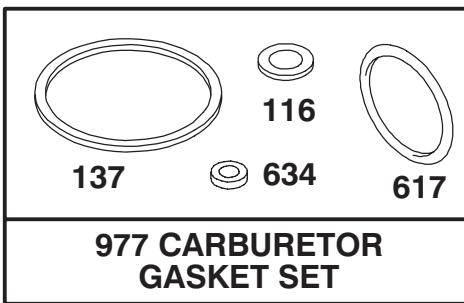

Assemblies include all parts shown in frames.

ENGINE BRIGGS & STRATTON MODEL 128702-0624-01

Ref. No.	Part No.	Description	No. Used
★3	299819	Seal – Oil	
★7	272200	Gasket – Cylinder Hd.	
★9	272481	Gasket – Valve Cover	
★9A	272238	Gasket – Baffle Plate	
★12	272198	Gasket – Crankcase	
★20	399781	Seal – Oil	
★52	272199	Gasket – Intake Elbow	
●104	231371	Pin – Float Hinge	
●◆116		Gasket – Sealing (Sold in Kit Only).	
121	493762	Carburetor Kit	
●127		Plug – Welch (Sold in Kit Only).	

Ref. No.	Part No.	Description	No. Used
●134	398188	Valve – Inlet (Includes Seat)	
●◆137		Gasket – Bowl (Sold in Kit Only).	
★163	272653	Gasket – Air Cleaner	
358	496117	Gasket Set	
★524	280393	Seal – Filler Tube	
●◆617	270344	Seal – Fuel Intake Tube	
●◆634		Washer – Shaft (Sold in Kit Only).	
★842	280966	Seal – O-Ring	
★883	272253	Gasket – Exhaust	
977	490937	Gasket Set – Carburetor	

● Included in Carburetor Kit—Part No. 493762.

◆ Included in Carburetor Gasket Set—Part No. 490937.

★ Included in Gasket Set—Part No. 496117.