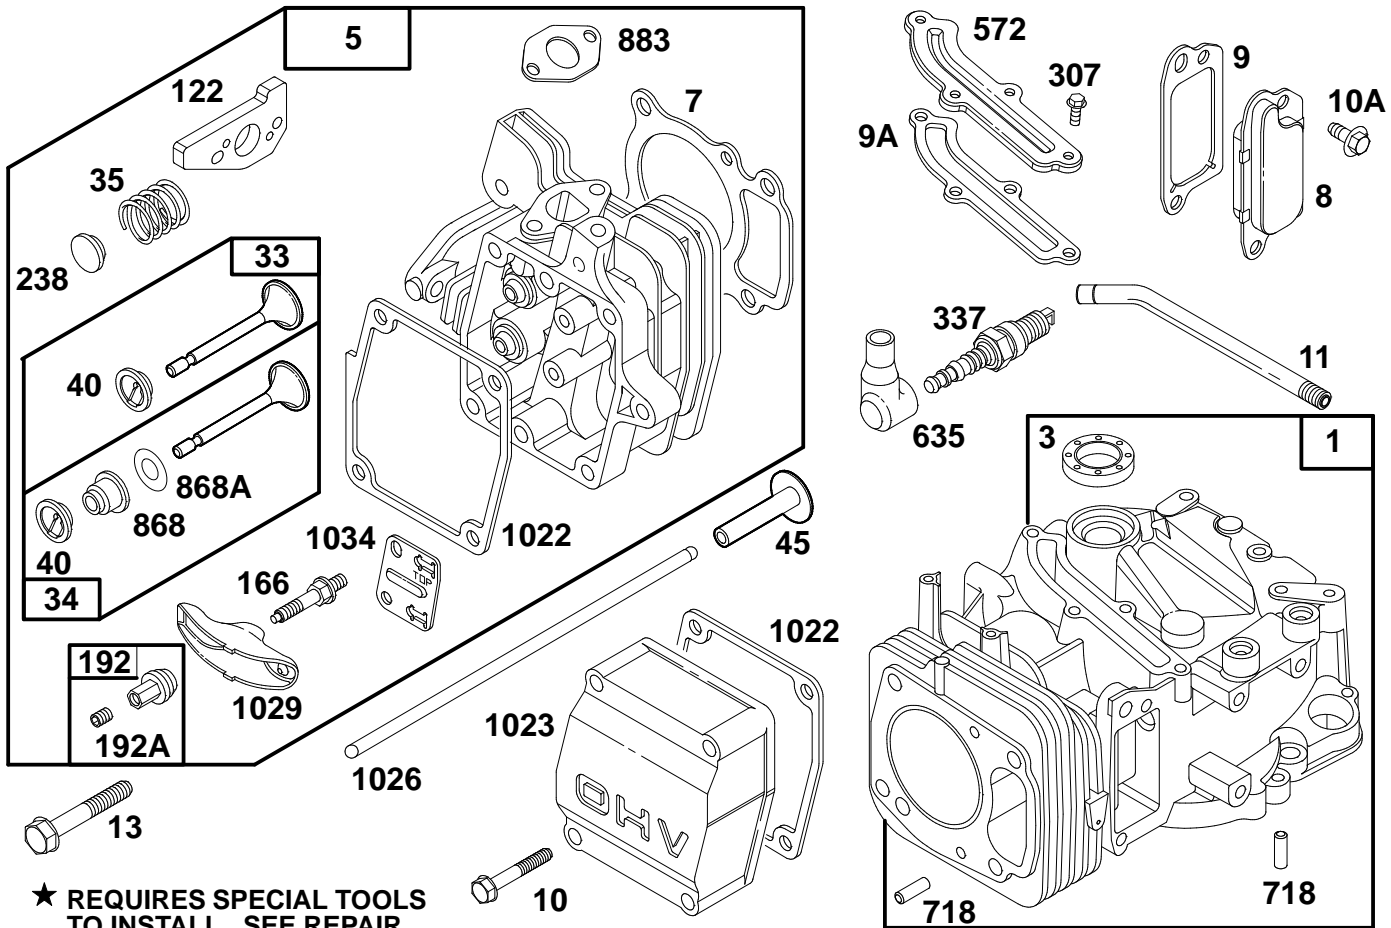

★ REQUIRES SPECIAL TOOLS TO INSTALL. SEE REPAIR INSTRUCTION MANUAL.

Assemblies include all parts shown in frames.

ENGINE GTS 150 (Model No. 20465 Only)

Ref. No.	Part No.	Description	No. Used
1	77-7590	Cylinder Assy	1
†3	77-9060	Seal - Oil	1
5	77-7730	Head - Cylinder	1
†7	77-7740	Gasket - Cylinder Head	1
8	77-9300	Breather Assy	1
†9	77-9250	Gasket - Breather	1
†9A	77-7410	Gasket - Breather	1
10	77-7360	Screw - Hex Head (Valve Cover)	1
10A	77-9200	Screw - Hex Head	1
11	77-9410	Tube - Breather	1
13	77-7630	Screw - Cylinder Head	1
33	77-7860	Valve - Exhaust	1
34	77-7880	Valve - Intake	1
35	77-7810	Spring - Valve	1
40	77-7870	Retainer - Spring	1
45	77-7610	Tappet - Valve	1
‡122	77-7820	Adapter Assy	1
166	77-7780	Stud - Rocker Arm	1

Ref. No.	Part No.	Description	No. Used
192	77-7910	Ball & Screw - Rocker Arm	1
192A	77-9310	Screw - Set	1
238	77-7800	Cap - Valve	1
307	77-7420	Screw - Cover Mtg (Breather Cover)	1
337	77-7330	Plug - Spark	1
572	77-7400	Cover - Breather	1
635	77-7340	Elbow - Spark Plug	1
718	77-7600	Pin - Dowel	1
†868	77-7890	Seal Assy - Valve	1
†868A	77-7900	Gasket - Valve	1
†883	77-7760	Gasket - Exhaust	1
†1022	77-7320	Gasket - Rocker Cover	1
1023	77-9320	Cover - Valve	1
1026	77-7620	Rod - Push	1
1029	77-7790	Arm - Rocker	1
1034	77-7770	Guide - Push Rod	1

† Included in Gasket Set - Part No. 77-8900

‡ Included in Carburetor Overhaul Kit - Part No. 77-9580