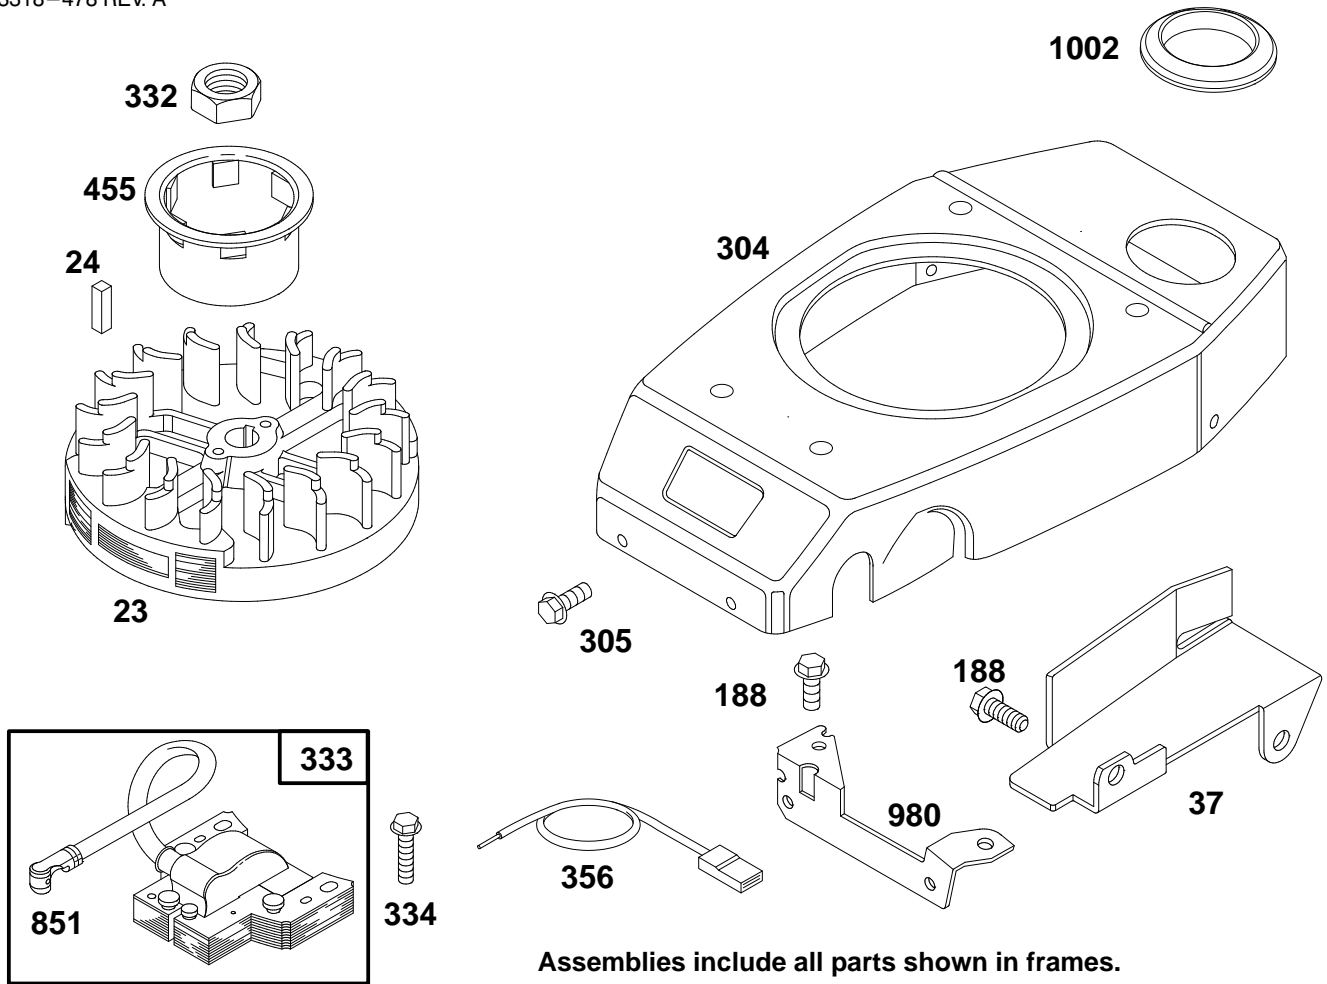

Assemblies include all parts shown in frames.

ENGINE GTS 150 (Model No. 20465 Only)

Ref. No.	Part No.	Description	No. Used
23	77-8330	Flywheel - Magneto	1
24	77-8340	Key - Flywheel	1
37	77-7190	Guard - Flywheel	1
188	77-9360	Screw - Hex Head	1
304	77-8270	Housing - Blower	1
305	77-8310	Screw - Hex Head	1
332	77-8360	Nut - Flywheel	1
333	77-8420	Armature - Magneto	1

Ref. No.	Part No.	Description	No. Used
334	77-9420	Screw - Armature Mtg.	1
356	77-8400	Wire - Ground	1
455	77-8350	Cup - Starter	1
851	77-8430	Terminal - Spark Plug	1
980	77-7140	Bracket - Blower Housing	1
1002	77-7180	Grommet	1