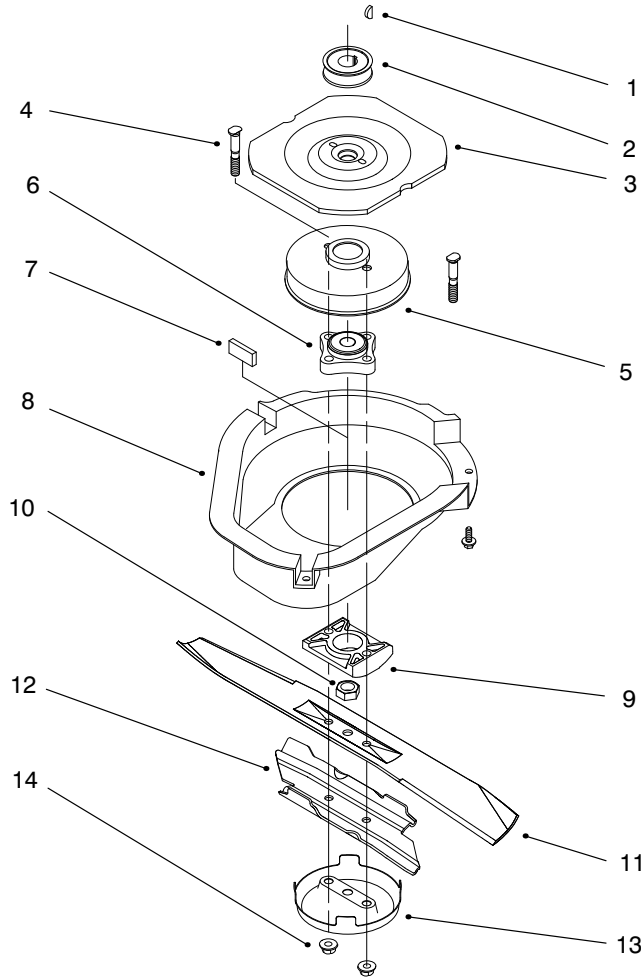

C-2269

BLADE BRAKE CLUTCH ASSEMBLY

Ref. No.	Part No.	Description	No. Used	Ref. No.	Part No.	Description	No. Used
1	3257-17	Key - Woodruff	1	8	46-5692	Shield - BBC	1
2	62-7560	Pulley - Driver	1	9	93-4126	Spacer - Blade	1
3	56-6160	Flywheel - BBC	1	10	3296-33	Nut - Lock	1
4	42-3190	Bolt - Blade	2	11	93-4106	Blade - 21"	1
5	56-6170	Drum - Brake	1	12	93-4181	Stiffener - Blade	1
6	42-6890	Hub Assembly - BBC	1	13	80-2770	Cup - Anti Scalp	1
7	52-3480	Damper - Vibration	2	14	54-9190	Nut - Lock	2