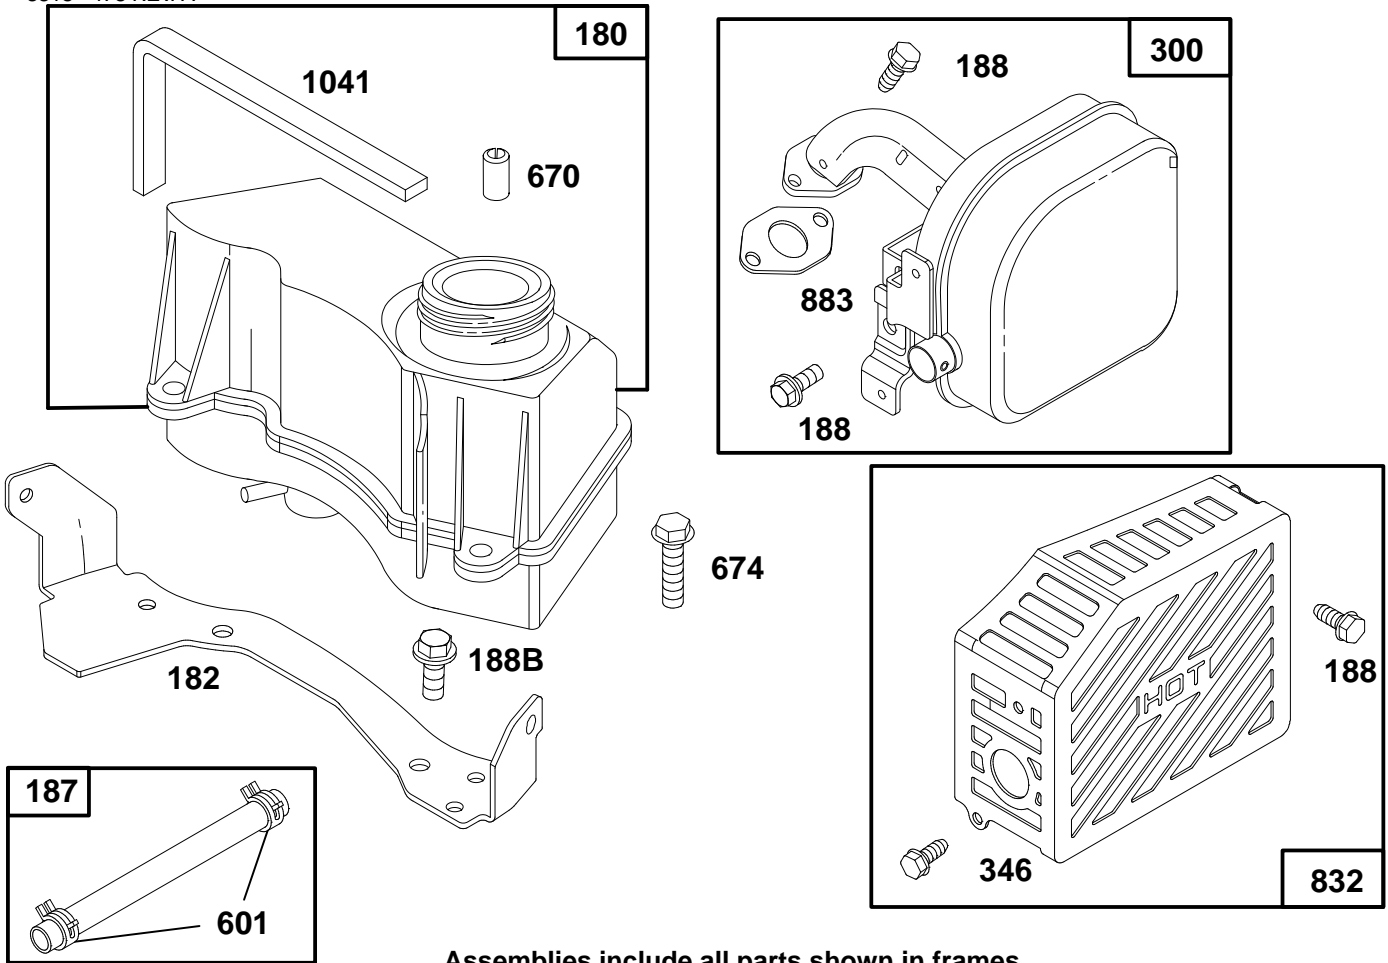

Assemblies include all parts shown in frames.

ENGINE GTS 150 (Model No. 20466 Only)

Ref. No.	Part No.	Description	No. Used
180	77-8580	Tank Assy - Fuel	1
182	77-7170	Bracket - Fuel Tank	1
187	78-4100	Hose - Fuel (Cut To Suit)	1
188	77-9360	Screw - Cap	1
300	77-8640	Muffler - Exhaust	1
346	77-9430	Screw - Hex Head	1

Ref. No.	Part No.	Description	No. Used
601	78-4690	Clamp - Hose	1
670	77-9030	Spacer - Fuel Tank	1
674	77-8600	Screw - Tank Mtg.	1
†832	77-9290	Guard - Muffler	1
†1041	77-8590	Seal - Foam	1

† Included in Gasket Set - Part No. 77-8900