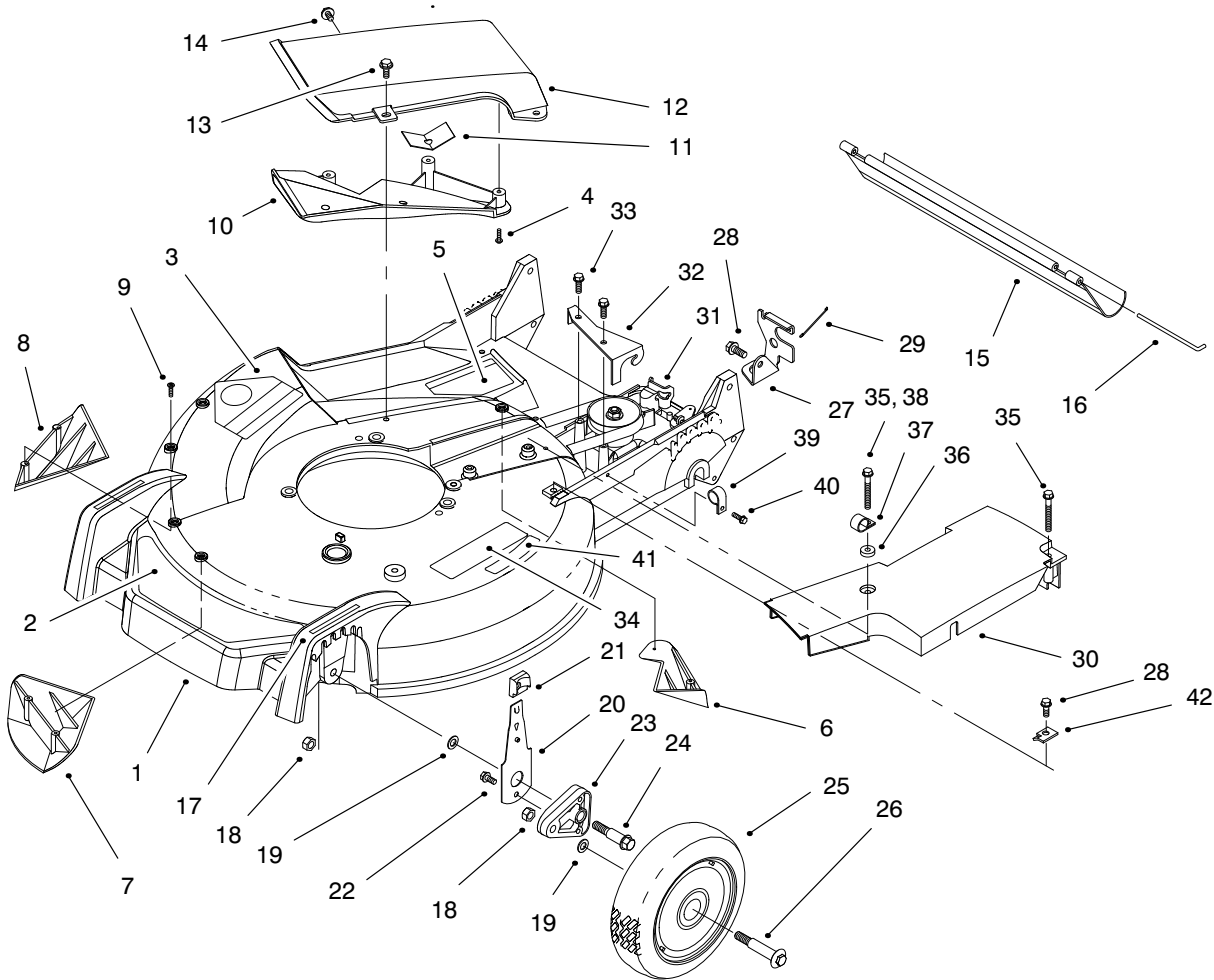

C-2267

HOUSING ASSEMBLY

Ref. No.	Part No.	Description	No. Used
1	16-9589	Housing - 21" (Incl. Ref. #1, 3, 5-9 pg. 1) (Incl. Ref. # 34, & 41 pg. 2)	1
2	93-3696	Decal - Deck	1
3	43-8480	Decal - Danger	1
4		Screw - PPH	5
5	82-8450	Decal - Danger Deck	1
6	92-1750	Plate - Kicker Rear	1
7	92-1720	Kicker - RH Front	1
8	92-1730	Kicker - LH Front	1
9	32144-111	Screw - PPH	6
10		Deflector - Recycler	1
11		Guard - Cover	1
12	14-4069	Cover - Recycler (Incl. Ref. #4, 10-11)	1
13	46-6811	Screw - Hex Washer Hd.	3
14	46-6810	Screw - Hex Washer Hd.	1

Ref. No.	Part No.	Description	No. Used
15	44-0580	Shield - Trailing	1
16	33-3208	Rod - Shield	1
17	92-2279	Decal - HOC	4
18	3296-6	Nut - Lock	6
19	40-1940	Washer	4
20	66-0541	Spring Arm Ass'y - Front	2
21	25-7740	Knob - Arm	4
22	32144-85	Screw - Hex Hd.	4
23	66-0580	Arm - Pivot	2
24	66-0560	Screw - Shoulder	2
25	14-9989	Wheel & Tire Assembly	2
26	27-6232	Bolt - Wheel	4
27	82-5680	Bracket - Adjustment Trac.	1
28	32144-70	Screw - Tapping	5
29	46-7030	Retainer - Cable	1
30	82-9910	Cover - Belt	1
31	62-6673	Gear Case Assembly	1