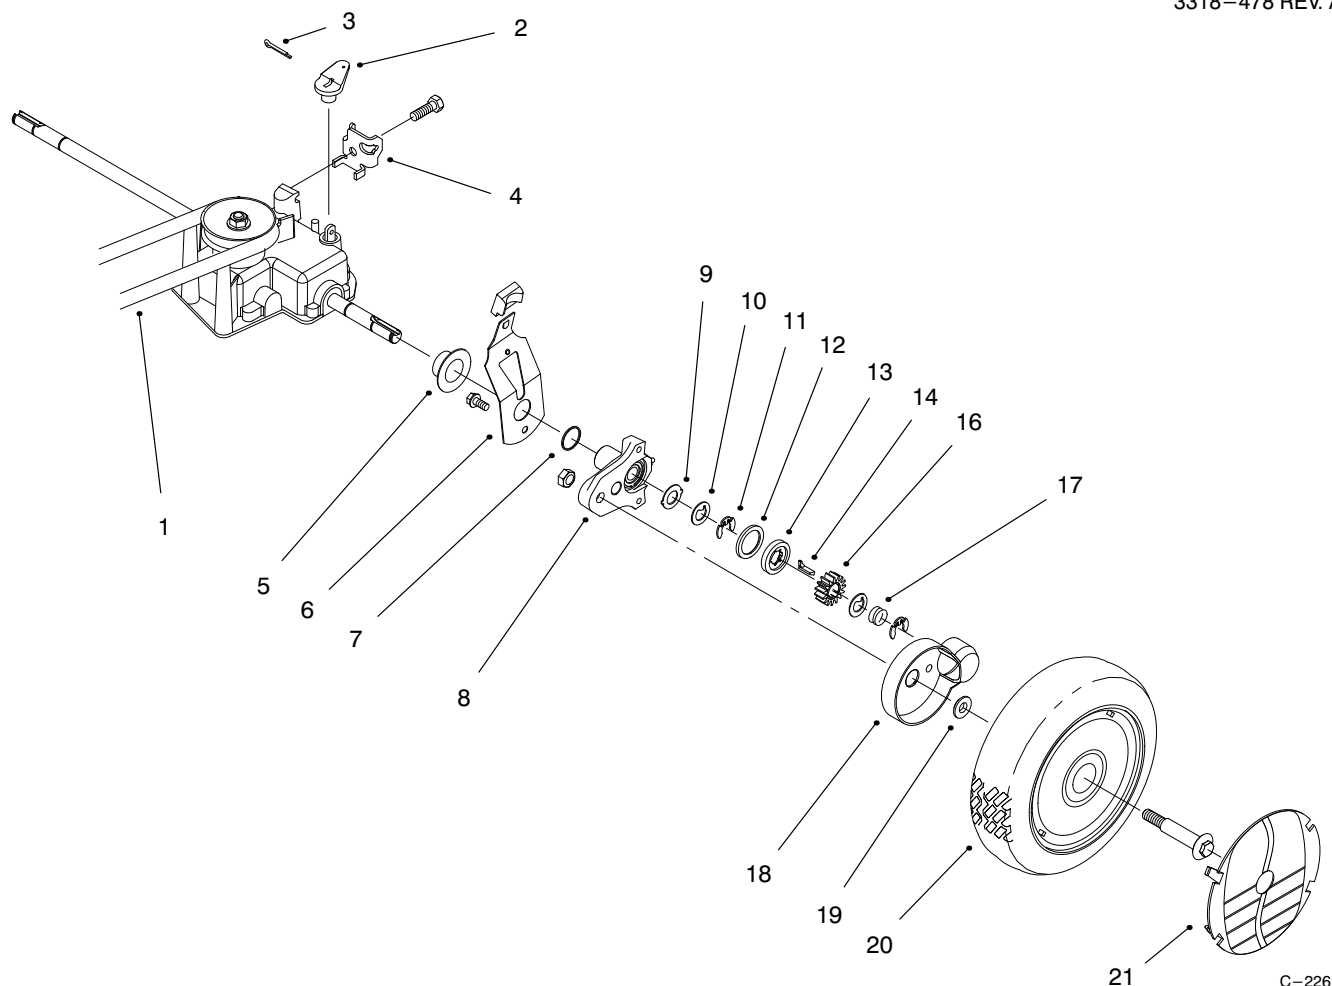

C-2261

REAR AXLE ASSEMBLY

Ref. No.	Part No.	Description	No. Used
1	62-3900	V-Belt	1
2	60-8821	Lever - Shift	1
3	3272-10	Pin - Cotter	1
4	82-8780	Retainer - Cable	1
5	42-3520	Cap - End	2
6	63-8721	Spring Arm Ass'y	2
7	237-153	O-Ring	2
8	63-8701	Pivot Arm Ass'y	2
9	65-4730	Washer - Thrust	2
10	65-4740	Washer - Thrust Keyed	4
11	65-2720	Ring - Retaining	4

Ref. No.	Part No.	Description	No. Used
12	65-4710	Ring - Friction	2
13	65-4760	Washer	2
14	66-6050	Key - Rocking LH	1
*	66-6040	Key - Rocking RH	1
16	65-4750	Gear - Pinion	2
17	65-4720	Spring - Compression	2
18	74-1660	Cover - Wheel	2
19	74-1671	Spacer - Cover Wheel	2
20	16-0029	Wheel & Tire Assembly	2
21	91-2253	Cover - Wheel	1

* Not Illustrated