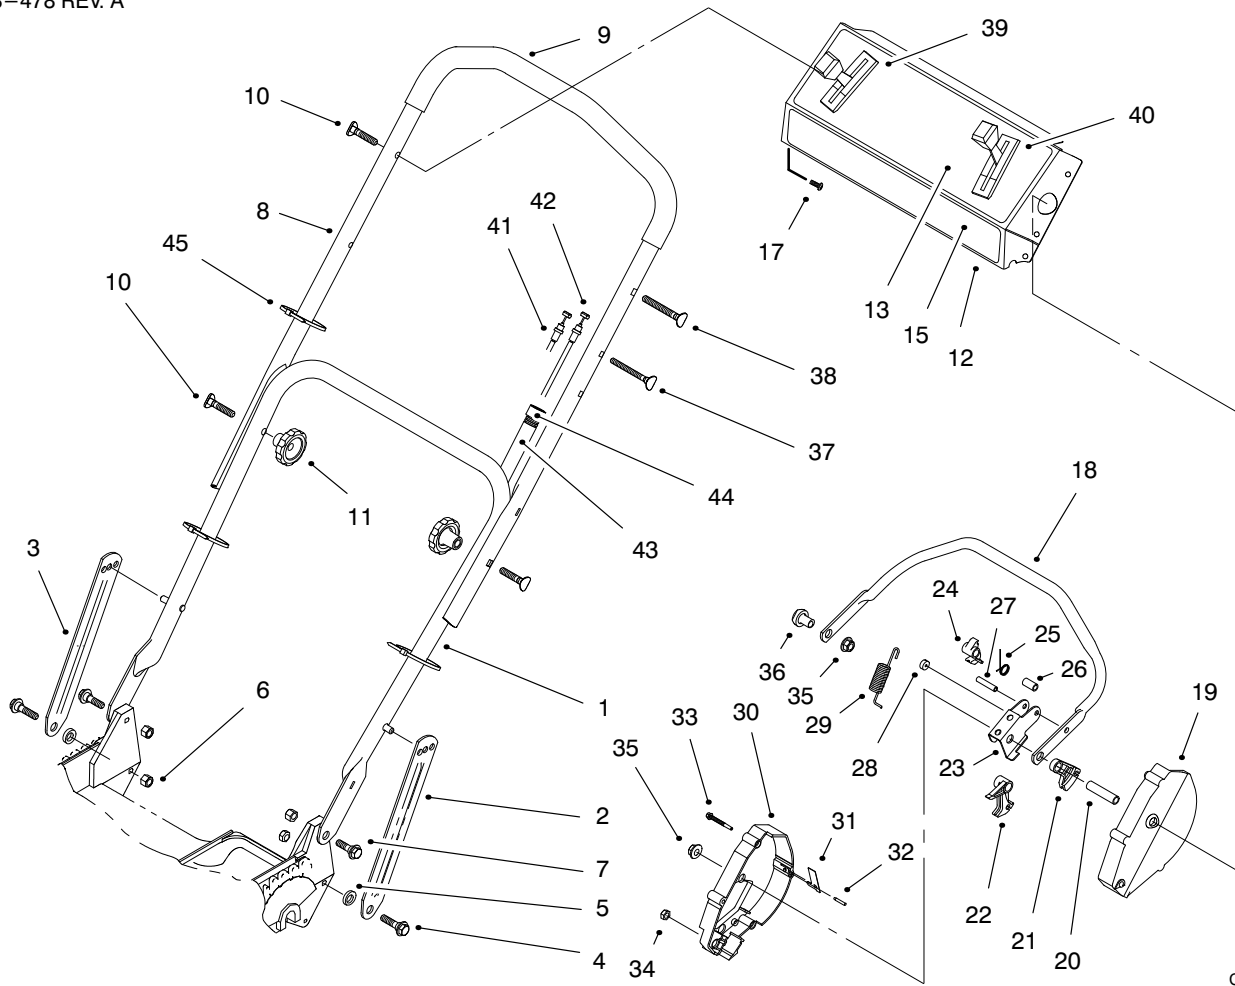

C-2270

HANDLE ASSEMBLY (Model No. 20465 Only)

Ref. No.	Part No.	Description	No. Used
1	82-5531	Handle - Lower	1
2	84-8361	Latch - Handle LH	1
3	84-8401	Latch - Handle RH	1
4	27-7210	Screw - Shoulder	2
5	3-3287	Spacer	2
6	3296-72	Nut - Lock	3
7	27-7211	Screw - Shoulder	2
8	92-2277	Handle - Upper	1
9	92-4086	Grip - Foam	1
10	92-2260	Screw - Handle	3
11	19-4050	Knob	2
12	16-9569	Panel - Control (Incl. Ref. #13)	1
13	93-7167	Decal - Instruction	1
15	93-3697	Decal - Panel Front	1
17	92-9665	Screw - Phillips Hd.	4
18	52-7430	Bar - Control	1
19	46-5460	Housing - Control LH	1
20	46-5590	Spacer	1
21	46-5520	Lever - Traction	1
22	66-0180	Rocker	1
23	46-5540	Lever - Cable	1

Ref. No.	Part No.	Description	No. Used
24	46-5530	Hook - Control	1
25	46-5510	Spring - Torsion	1
26	46-5550	Bushing - PM	1
27	32121-9	Pin - Roll	1
28	66-0170	Washer - Nylon	1
29	66-0190	Spring - Detent	1
30	66-0160	Housing - Control RH	1
31	52-7410	Spring - Leaf	1
32	57-6290	Pin - Insert	1
33	46-7040	Screw - Hex Washer Hd.	3
34	3296-75	Nut - Lock	1
35	3296-74	Nut - Flange	2
36	49-1630	Spacer - Support	1
37	92-2267	Screw - Handle	1
38	92-2261	Screw - Handle	1
39	76-2712	Control - Speed Ground	1
40	71-8391	Control - Control	1
41	83-6600	Cable - Clutch	1
42	46-5480	Cable - Traction	1
43	46-6440	Cover - Cables Control	1
44	2412-50	Clip - Tubing Convoluted	4
45	3290-378	Tie - Cable	3