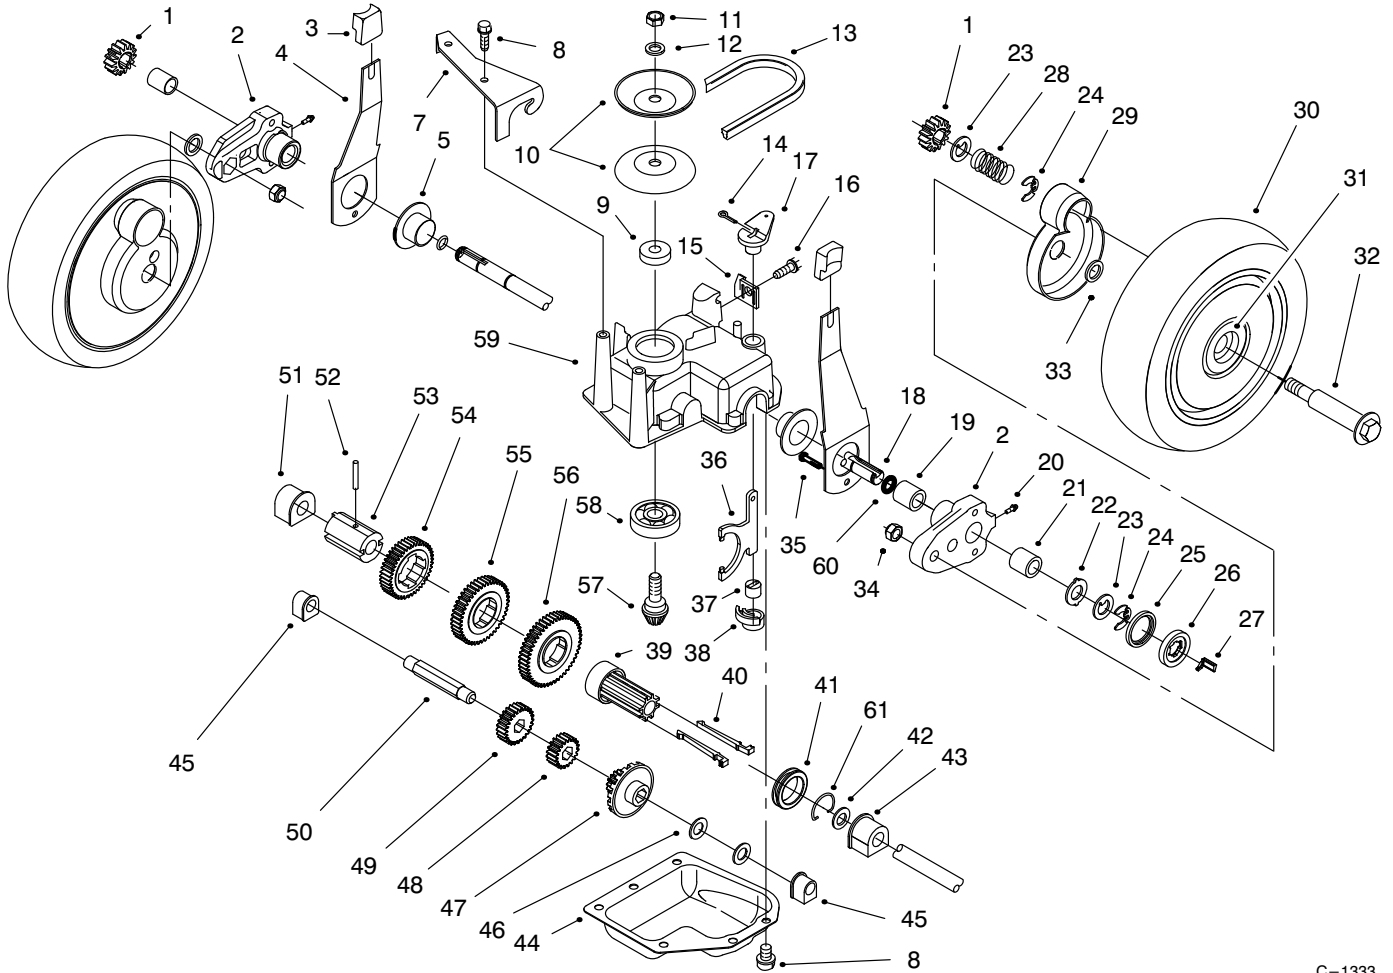

C-1333

GEAR CASE ASSEMBLY

Ref. No.	Part No.	Description	No. Used
1	65-4750	Pinion	2
2	63-8701-03	Pivot Arm Assembly (Incl. Ref # 19, 20, & 21)	2
3	25-7740	Knob - Arm	2
4	63-8721	Spring Arm Assembly	2
5	42-3520	End Cap	2
7	62-4320	Bracket - Belt Guide	1
8	49-2040	Screw - Self Tapping	8
9	62-6660	Spacer	1
10	60-8840	Pulley - Half	2
11	3296-5	Locknut	1
12	3256-24	Washer - Flat	1
13	62-3900	V-Belt	1
14	3272-10	Pin - Cotter	1
15	82-8780	Cable - Retainer	1
16	32144-70	Screw - Thread Forming	1
17	60-8821	Lever - Shift	1
18	65-4770	Shaft - Output	1
19	70-9760	Bushing	2
20	302-56	Fitting - Grease	2
21	48-2060	Needle Bearing	2
22	65-4730	Thrust Washer	2
23	65-4740	Thrust Washer	4
24	65-2720	Ring - Retaining	4
25	65-4710	Ring - Friction	2

Ref. No.	Part No.	Description	No. Used
26	65-4760	Washer - Clutch	2
27	66-6050	Key - Rocker L.H.	1
*	66-6040	Key - Rocker R.H.	1
28	65-4720	Spring	2
29	74-1660	Cover - Wheel	2
30	16-0029	Wheel - Tire & Gear Ass'y (Incl. Ref. # 31)	2
31	27-6250	Bushing - Wheel	4
32	27-6232	Wheel Bolt	2
33	74-1670	Spacer - Wheel Cover	2
34	3296-6	Locknut	2
35	32144-85	Screw	2
36	60-8870	Yoke - Shift	1
37	29-9570	Bushing - Yoke	1
38	60-8810	Retainer - Shift Fork	1
39	76-0780	Sleeve - Shift Key	1
40	76-0760	Key - Shift	2
41	76-0770	Collar - Shift	1
42	36-4780	Washer - Thrust	1
43	60-8770	Bushing - Output Shaft	1
44	60-8730	Cover - Gear Case	1
45	60-8750	Bushing - Int. Shaft	2
46	36-4791	Washer - Thrust	2
47	55-3760	Gear - Pinion 15 Tooth	1
48	55-3780	Gear - Pinion 20 Tooth	1

* Not Illustrated