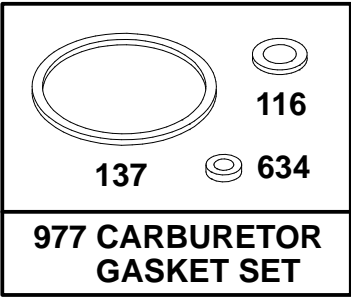

977 CARBURETOR GASKET SET

Assemblies include all parts shown in frames.

ENGINE GTS 150 (Model No. 20465 Only)

Ref. No.	Part No.	Description	No. Used
†3	77-9060	Seal – Oil (Upper)	1
†7	77-7740	Gasket – Cylinder Head	1
†9	77-9250	Gasket – Breather	1
†9A	77-7410	Gasket – Breather Cover	1
†12	77-7550	Gasket – Engine Base	1
†20	77-7570	Seal – Oil (Lower)	1
‡104	77-8180	Pin – Float Hinge	1
‡*116	77-8210	Washer – Bowl	1
†116A	77-7660	Seal – O-Ring	1
‡117	77-9610	Jet – Main	1
‡118	77-9620	Valve & Spring – Needle	1
121	77-9580	Overhaul Kit – Carburetor	1
‡122	77-7820	Adapter Assy	1
‡127	94-1651	Plug – Welch	1
‡134	77-8110	Valve – Inlet (Includes Seat)	1

Ref. No.	Part No.	Description	No. Used
‡*137	77-8200	Gasket – Float Bowl	1
†163	77-7960	Gasket – Air Cleaner	1
358	77-8900	Gasket Set	1
†524	77-7270	Seal – O-Ring (Oil Fill Cap)	1
*634	77-8150	Washer – Seal	1
†842	77-7300	Seal – O-Ring (Oil Fill Tube)	1
†868	77-7890	Seal Assy – Valve	1
†868A	77-7900	Seal – Valve	1
†883	77-7760	Gasket – Exhaust	1
977	77-8930	Carburetor Gasket Set	1
†1022	77-7320	Gasket – Rocker Cover	1
‡1039	77-7250	Limiter – Float	1
†1041	77-8590	Seal – Foam (Fuel Tank)	1
‡1091	77-9650	Cap – Limiter	1

‡ Incl. in Carburetor Overhaul Kit – Part No. 77-9580

* Incl. in Carburetor Gasket Set – Part No. 77-8930

† Included in Gasket Set – Part No. 77-8900