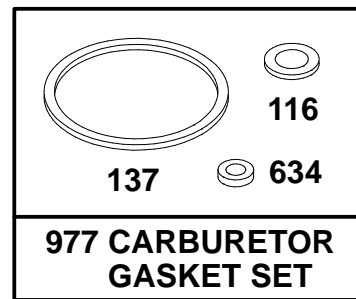

Assemblies include all parts shown in frames.

ENGINE GTS 150 (Model No. 20466 Only)

Ref. No.	Part No.	Description	No. Used
†3	77-9060	Seal - Oil (Upper)	1
†7	77-7740	Gasket - Cylinder Head	1
†9	77-9250	Gasket - Breather	1
†9A	77-7410	Gasket - Breather Cover	1
†12	77-7550	Gasket - Engine Base	1
†20	77-7570	Seal - Oil (Lower)	1
‡104	77-8180	Pin - Float Hinge	1
‡*116	77-8210	Washer - Bowl	1
†116A	77-7660	Seal - O-Ring	1
‡117	77-9610	Jet - Main	1
‡118	77-9620	Valve & Spring - Needle	1
121	77-9580	Overhaul Kit - Carburetor	1
‡122	77-7820	Adapter Assy	1
‡127	94-1651	Plug - Welch	1
‡134	77-8110	Valve - Inlet (Includes Seat)	1

Ref. No.	Part No.	Description	No. Used
‡*137	77-8200	Gasket - Float Bowl	1
†163	77-7960	Gasket - Air Cleaner	1
358	77-8900	Gasket Set	1
†524	77-7270	Seal - O-Ring (Oil Fill Cap)	1
*634	77-8150	Washer - Seal	1
†842	77-7300	Seal - O-Ring (Oil Fill Tube)	1
†868	77-7890	Seal Assy - Valve	1
†868A	77-7900	Seal - Valve	1
†883	77-7760	Gasket - Exhaust	1
977	77-8930	Carburetor Gasket Set	1
†1022	77-7320	Gasket - Rocker Cover	1
‡1039	77-7250	Limiter - Float	1
†1041	77-8590	Seal - Foam (Fuel Tank)	1
‡1091	77-9650	Cap - Limiter	1

‡ Incl. in Carburetor Overhaul Kit - Part No. 77-9580

* Incl. in Carburetor Gasket Set - Part No. 77-8930

† Included in Gasket Set - Part No. 77-8900