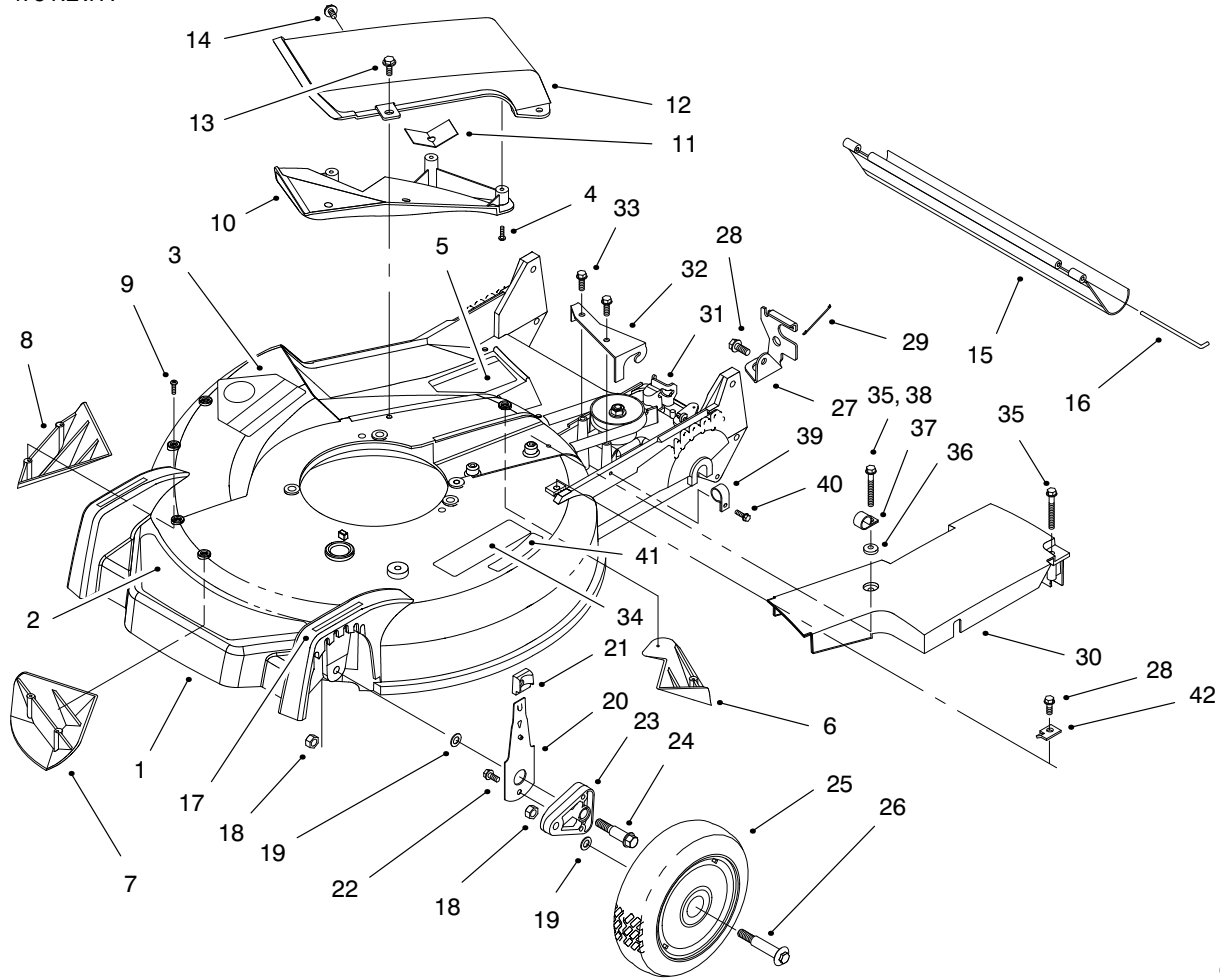

C-2267

HOUSING ASSEMBLY (Continued)

Ref. No.	Part No.	Description	No. Used
32	62-4320	Bracket - Guide Belt	1
33	49-2040	Screw - Hex Hd.	2
34	93-0248	Decal - Warning	1
35	37-7260	Screw - Tapping (Model No. 20465 Only)	2
35	37-7260	Screw - Tapping (Model No. 20466 Only)	1
36	3-5792	Washer (Model No. 20466 Only)	1
37	2412-87	Clamp - Cable (Model No. 20466 Only)	1

Ref. No.	Part No.	Description	No. Used
38	37-7262	Screw - Special (Model No. 20466 Only)	1
39	2412-83	R-Clamp (Model No. 20466 Only)	1
40	32144-112	Screw - Thr'd Form (Model No. 20466 Only)	1
41	46-7370	Decal - Step Pad	1
42	62-3720	Clamp - Cable	1