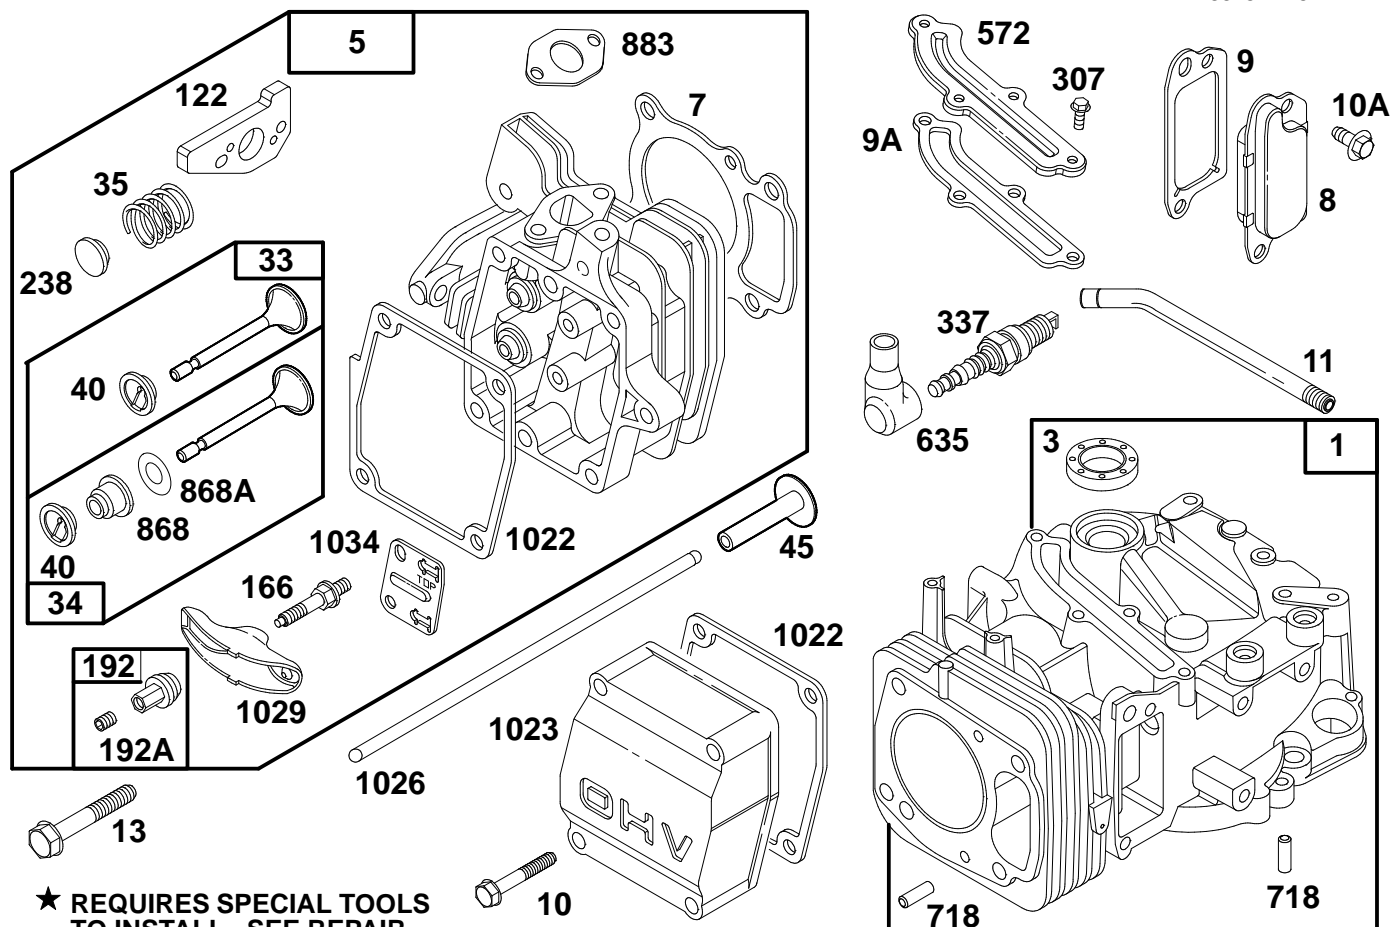

★ REQUIRES SPECIAL TOOLS
TO INSTALL. SEE REPAIR
INSTRUCTION MANUAL.

Assemblies include all parts shown in frames.

ENGINE GTS 150 (Model No. 20466 Only)

Ref. No.	Part No.	Description	No. Used	Ref. No.	Part No.	Description	No. Used
1	77-7590	Cylinder Assy	1	192	77-7910	Ball & Screw – Rocker Arm	1
†3	77-9060	Seal – Oil	1	192A	77-9310	Screw – Set	1
5	77-7730	Head – Cylinder	1	238	77-7800	Cap – Valve	1
†7	77-7740	Gasket – Cylinder Head	1	307	77-7420	Screw – Cover Mtg (Breather Cover)	1
8	77-9300	Breather Assy	1	337	77-7330	Plug – Spark	1
†9	77-9250	Gasket – Breather	1	572	77-7400	Cover – Breather	1
†9A	77-7410	Gasket – Breather	1	635	77-7340	Elbow – Spark Plug	1
10	77-7360	Screw – Hex Head	1	718	77-7600	Pin – Dowel	1
10A	77-9200	Screw – Hex Head	1	†868	77-7890	Seal Assy – Valve	1
11	77-9410	Tube – Breather	1	†868A	77-7900	Gasket – Valve	1
13	77-7630	Screw – Cylinder Head	1	†883	77-7760	Gasket – Exhaust	1
33	77-7860	Valve – Exhaust	1	†1022	77-7320	Gasket – Rocker Cover	1
34	77-7880	Valve – Intake	1	1023	77-9320	Cover – Valve	1
35	77-7810	Spring – Valve	1	1026	77-7620	Rod – Push	1
40	77-7870	Retainer – Spring	1	1029	77-7790	Arm – Rocker	1
45	77-7610	Tappet – Valve	1	1034	77-7770	Guide – Push Rod	1
‡122	77-7820	Adapter Assy	1				
166	77-7780	Stud – Rocker Arm	1				

† Included in Gasket Set – Part No. 77-8900

‡ Incl. in Carburetor Overhaul Kit – Part No. 77-9580