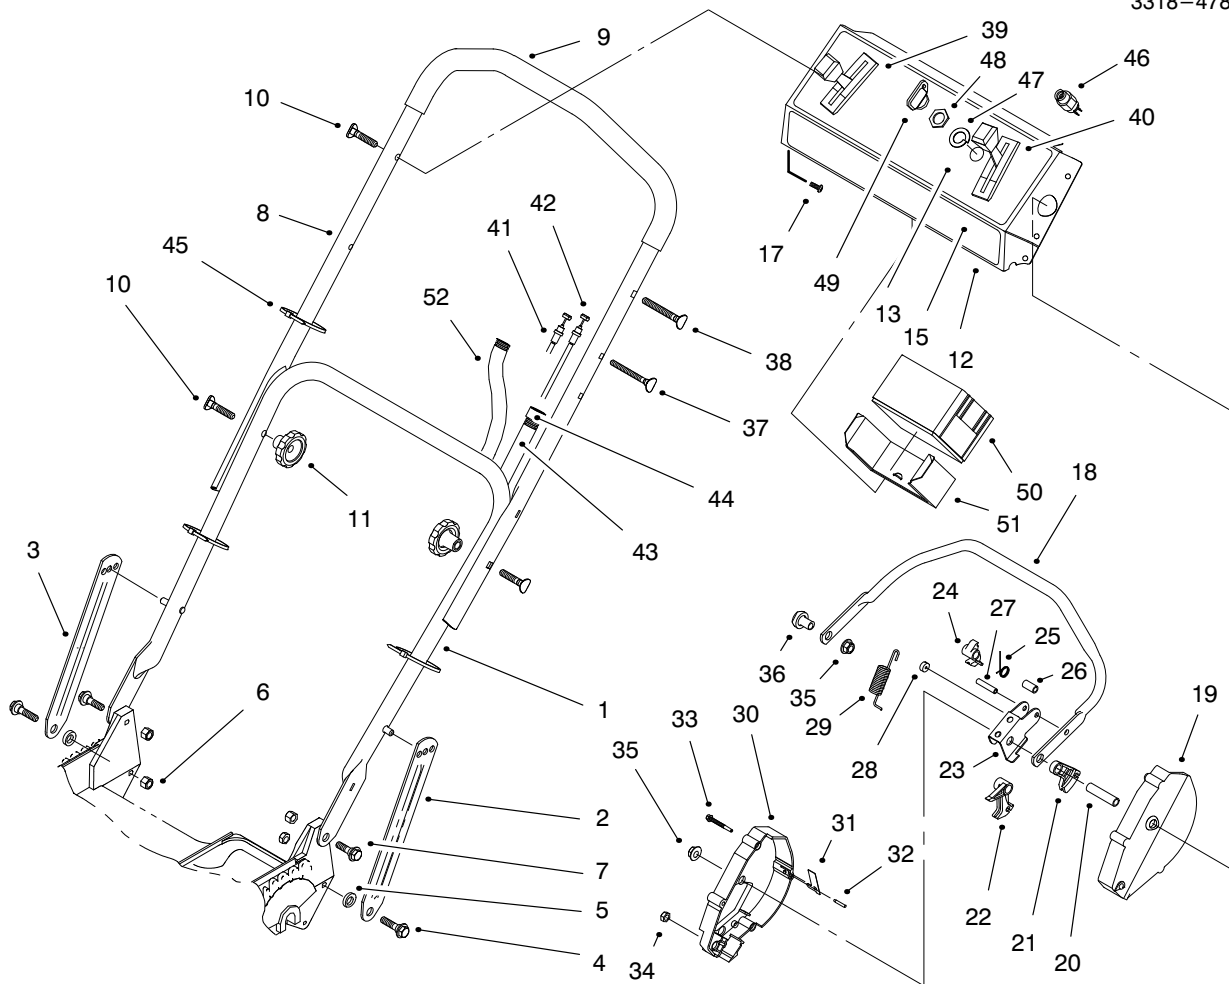

C-2271

HANDLE ASSEMBLY (Model No. 20466 Only)

Ref. No.	Part No.	Description	No. Used	Ref. No.	Part No.	Description	No. Used
1	82-5531	Handle - Lower	1	29	66-0190	Spring - Detent	1
2	84-8361	Latch - Handle LH	1	30	66-0160	Housing - Control RH	1
3	84-8401	Latch - Handle RH	1	31	52-7410	Spring - Leaf	1
4	27-7210	Screw - Shoulder	2	32	57-6290	Pin - Insert	1
5	3-3287	Spacer	2	33	46-7040	Screw - Hex Washer Hd.	3
6	3296-72	Nut - Lock	3	34	3296-75	Nut - Lock	1
7	27-7211	Screw - Shoulder	2	35	3296-74	Nut - Flange	2
8	92-2277	Handle - Upper	1	36	49-1630	Spacer - Support	1
9	92-4086	Grip - Foam	1	37	92-2267	Screw - Handle	1
10	92-2260	Screw - Handle	3	38	92-2261	Screw - Handle	1
11	19-4050	Knob	2	39	76-2712	Control - Speed Ground	1
12	16-9579	Panel - Control (Incl. Ref. #13)	1	40	71-8391	Control - Control	1
13	93-7168	Decal - Instruction	1	41	83-6600	Cable - Clutch	1
15	92-3146	Decal - Panel Front	1	42	46-5480	Cable - Traction	1
17	92-9665	Screw - Phillips Hd.	4	43	46-6440	Cover - Cables Control	1
18	52-7430	Bar - Control	1	44	2412-50	Clip - Tubing Convolved	4
19	46-5460	Housing - Control LH	1	45	3290-378	Tie - Cable	3
20	46-5590	Spacer	1	46	46-5780	Switch - Starter (Incl. Ref. #47 & 48)	1
21	46-5520	Lever - Traction	1	47	3254-5	Washer - Lock	1
22	66-0180	Rocker	1	48	218-461	Nut - Hex	1
23	46-5540	Lever - Cable	1	49	63-8360	Key - Ignition	1
24	46-5530	Hook - Control	1	50	55-7520	Battery Assembly	1
25	46-5510	Spring - Torsion	1	51	55-8180	Retainer - Battery	1
26	46-5550	Bushing - PM	1	52	80-4790	Harness - Wire	1
27	32121-9	Pin - Roll	1	*	92-1743	Charger - Battery	1
28	66-0170	Washer - Nylon	1				

* Not Illustrated