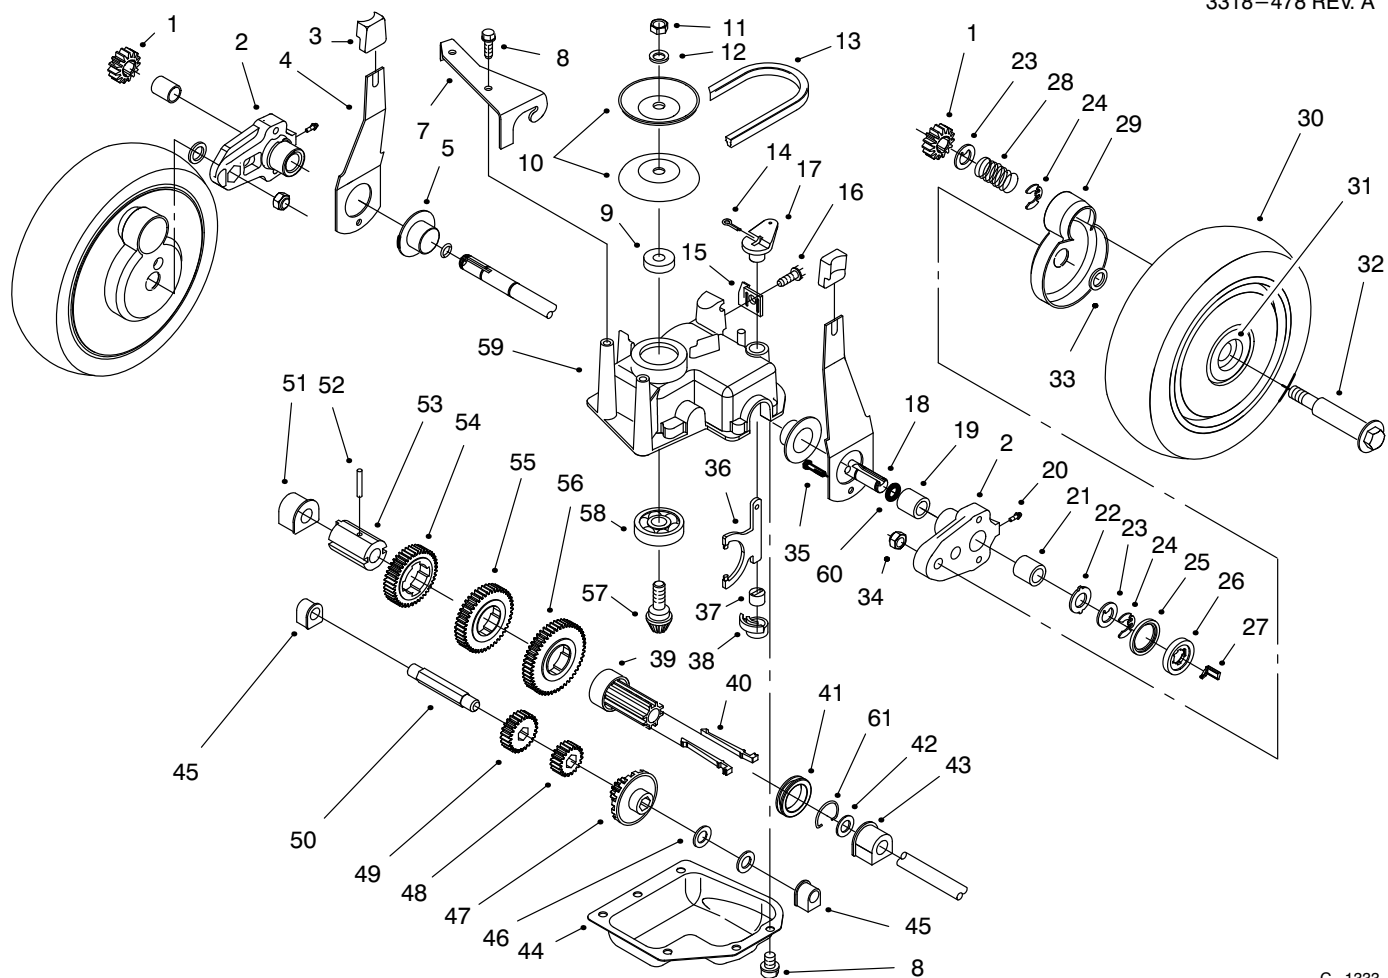

C-1333

GEAR CASE ASSEMBLY (CONTINUED)

Ref. No.	Part No.	Description	No. Used	Ref. No.	Part No.	Description	No. Used
49	55-3800	Gear - Pinion	1	56	55-3770	Gear - 49 Tooth 1st Gear	1
50	60-8800	Shaft - Intermediate	1	57	60-8890	Pinion - Bevel	1
51	60-8850	Bushing - Output Shaft	1	58	38-7820	Bearing - Ball	1
52	32121-120	Pin - Coil	1	59	60-8710	Gear Case - Upper	1
53	60-8790	Sleeve - Gear	1	60	237-153	O-Ring	2
54	55-3810	Gear - 39 Tooth 3rd Gear	1	61	65-5250	Clip - Spring	1
55	55-3790	Gear - 44 Tooth 2nd Gear	1	*	62-6673	Gear Case Assembly	1

* Not Illustrated