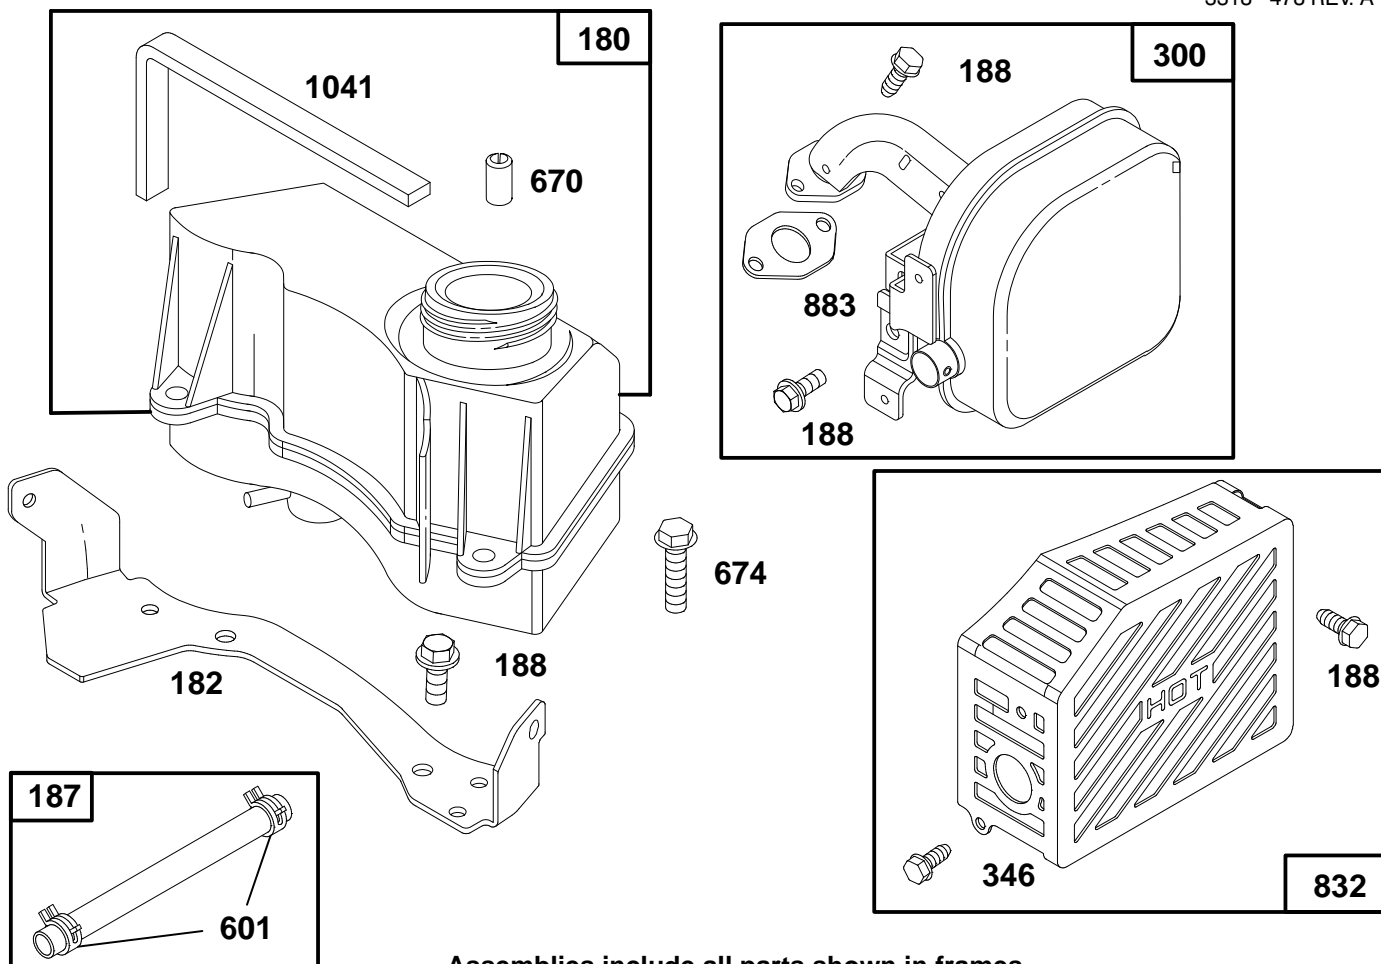

Assemblies include all parts shown in frames.

ENGINE GTS 150 (Model No. 20465 Only)

Ref. No.	Part No.	Description	No. Used
180	77-8580	Tank Assy - Fuel	1
182	77-7170	Bracket - Fuel Tank	1
187	78-4100	Hose - Fuel (Cut To Suit)	1
188	77-9360	Screw - Cap	1
300	77-8640	Muffler - Exhaust	1
346	77-9430	Screw - Hex Head	1

Ref. No.	Part No.	Description	No. Used
601	78-4690	Clamp - Hose	1
670	77-9030	Spacer - Fuel Tank	1
674	77-8600	Screw - Tank Mtg.	1
†832	77-9290	Guard - Muffler	1
†1041	77-8590	Seal - Foam	1

† Included in Gasket Set - Part No. 77-8900