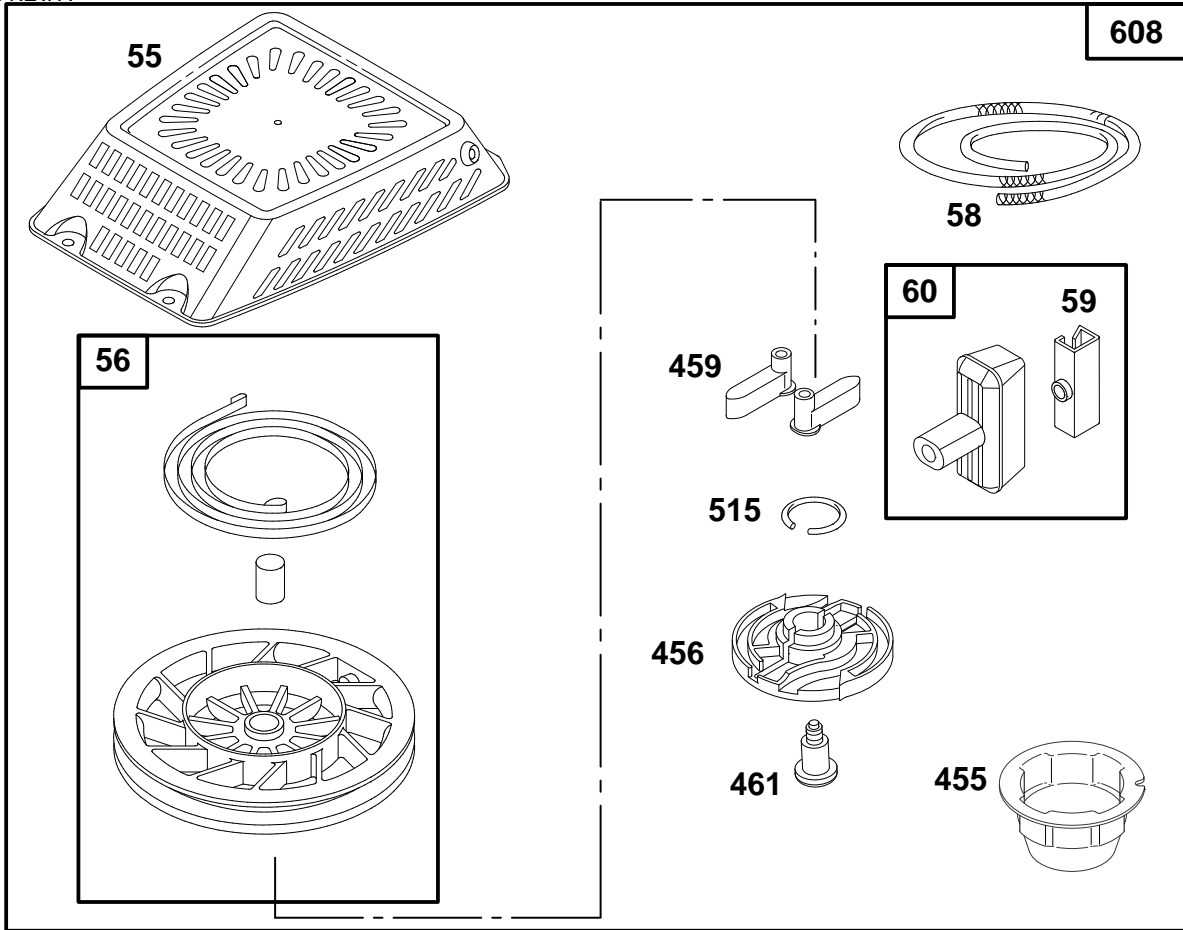

Assemblies include all parts shown in frames.

ENGINE GTS 150 (Model No. 20466 Only)

Ref. No.	Part No.	Description	No. Used
55	94-1656	Housing-Rewind Starter	1
56	94-1657	Pulley-Rewind Starter	1
58	94-1668	Rope-Starter (Cut To Suit)	1
59	77-7210	Insert-Rewind Handle	1
60	77-8520	Handle-Rewind Starter	1
65	77-8300	Screw-Hex Head	1

Ref. No.	Part No.	Description	No. Used
455	94-1653	Cup - Starter	1
456	94-1659	Retainer-Rewind Starter	1
459	94-1654	Pawl-Starter	1
461	94-1660	Screw-Rewind Starter	1
515	94-1655	Spring-Torsion	1
*608	94-1678	Starter Assy-Rewind	1

* Model No. 20466-6900001 & Up may have been assembled with Starter Ass'y No. 77-8450 or 94-1678. Part identification will be required for service part replacement.