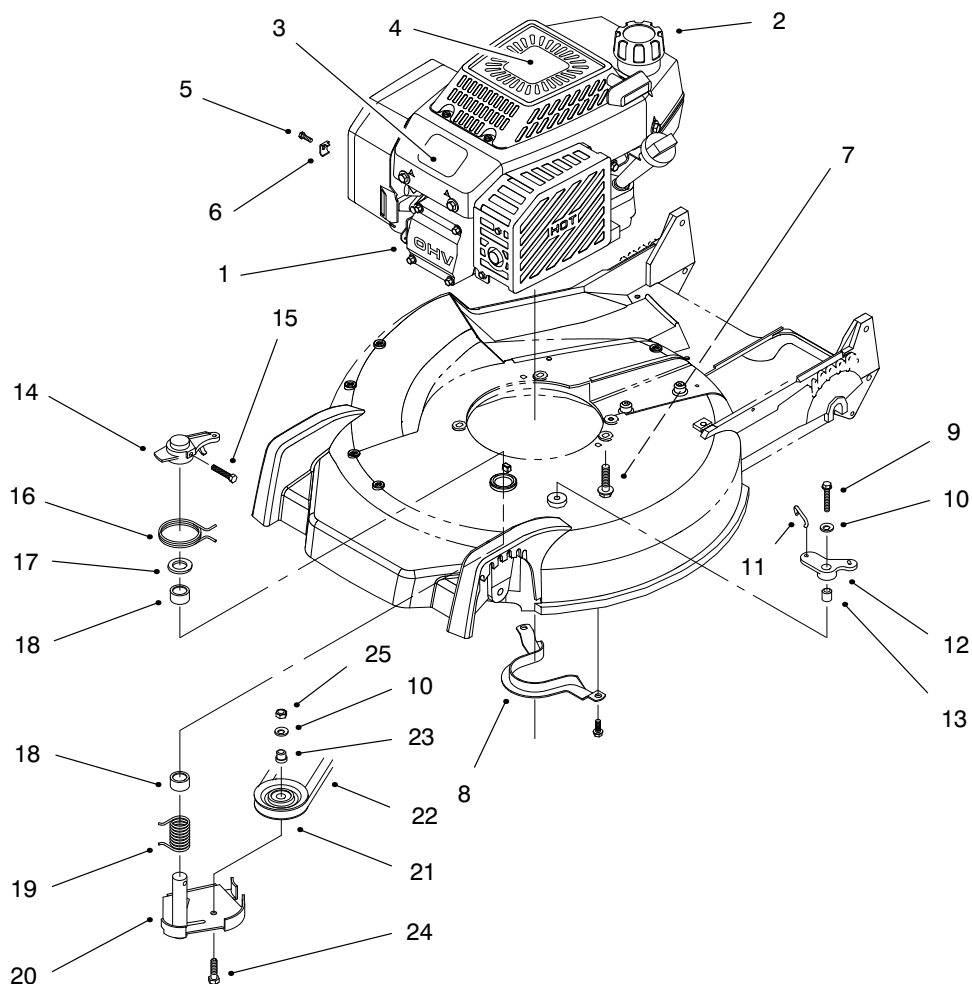

C-2268

ENGINE ASSEMBLY

Ref. No.	Part No.	Description	No. Used	Ref. No.	Part No.	Description	No. Used
1	94-1605	Engine - GTS 150 (Model No. 20465 Only)	1	12	49-7960	Crank - Bell	1
1	94-1606	Engine - GTS 150 (Model No. 20466 Only)	1	13	49-7950	Sleeve - Bell Crank	1
2	55-3570	Gas Cap Assembly	1	14	49-2820	Lever	1
3	92-2289	Plate - Logo Toro	1	15	32104-96	Screw - Hex Socket Hd.	1
4	94-6060	Decal - Engine	1	16	49-7970	Spring - Torsion Upper	1
5	93-8470	Screw - Clamp (P/W Eng.)	1	17	70-1160	Washer - PM	1
6	2210-249	Clamp - Casing (P/W Eng.)	1	18	68-9780	Bearing	2
7	32144-102	Screw	3	19	46-5670	Spring - Torsion Lower	1
8	66-0570	Guide - Belt	1	20	94-1601	Brake Plate Assembly	1
9	32104-107	Screw - Hex Hd.	1	21	46-5650	Pulley - Idler	1
10	3256-23	Washer - Flat	2	22	42-0884	V-Belt - BBC	1
11	49-2810	Link - Control	1	23	46-5630	Hub - Pulley Idler	1
				24	322-16	Screw - Hex Hd. Cap	1
				25	3296-47	Nut - Lock	2
				*	77-9280	Short Block	1

* Not Illustrated