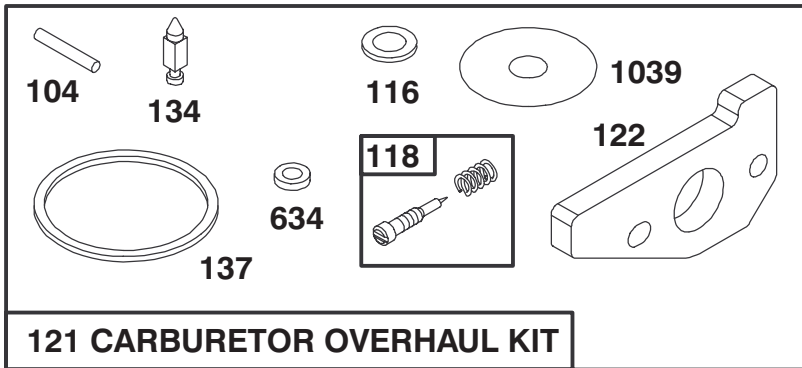

Assemblies include all parts shown in frames.

ENGINE GTS 150

Ref. No.	Part No.	Description	No. Used
★3	77-9060	Seal – Oil	1
★7	77-7740	Gasket – Cylinder Head	1
★9	77-9250	Gasket – Breather	1
★9A	77-7410	Gasket – Breather	1
★12	77-7550	Gasket – Engine Base	1
★20	77-7570	Seal – Oil	1
●104	77-8180	Pin – Float Hinge	1
●◆116	77-8210	Gasket – Sealing	1
★116A	77-7660	O-Ring	1
●118	77-8230	Valve and Spring – Needle	1
121	77-8920	Carburetor Overhaul Kit	1
●122	77-7820	Adapter Assembly	1
●134	77-8110	Valve – Inlet (Includes Seat)	1

Ref. No.	Part No.	Description	No. Used
●◆137	77-8200	Gasket – Float Bowl	1
★163	77-7960	Gasket – Air Cleaner	1
358	77-8900	Gasket Set	1
★524	77-7270	Seal – O-Ring	1
◆634	77-8150	Washer – Seal	1
★842	77-7300	Seal – O-Ring	1
★868	77-7890	Seal Assy. – Valve	1
★868A	77-7900	Seal – Valve	1
★883	77-7760	Gasket – Exhaust	1
977	77-8930	Carburetor Gasket Set	1
★1022	77-7320	Gasket – Rocker Cover	1
●1039	77-8040	Limiter – Float	1
★1041	77-8590	Seal – Foam	1

● Incl. in Carburetor Overhaul Kit—Part No. 77-8920
◆ Included in Carburetor Gasket Set—Part No. 77-8930

★ Included in Gasket Set—Part No. 77-8900