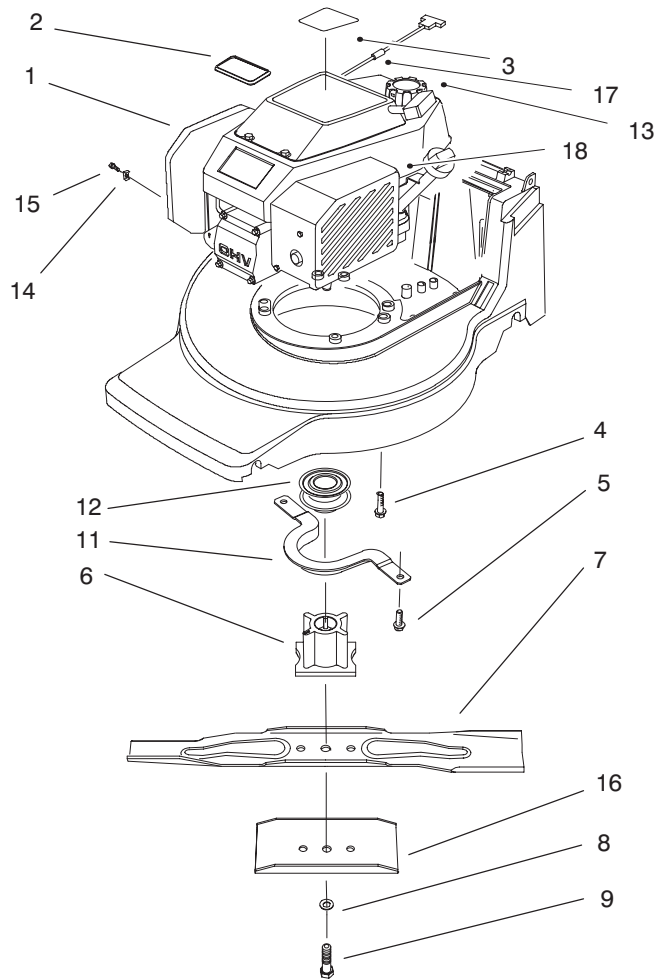

MODEL NO. 20923B-6900001 & UP

PARTS
CATALOG

48cm REAR BAGGING MOWER

C-2490

HOUSING ASSEMBLY

Ref. No.	Part No.	Description	No. Used
1	32144-4	Screw - Hex Hd. Tap	10
2	71-8830	Retainer - Shaft	2
3	32112-11	Nut - Push	1
4	71-7990	Ramp - Discharge	1
5	16-5979	Housing - 48cm (Incl. Ref. #23)	1
6	71-7890	Guide - Belt Rear	1
8	71-8580	Spacer - Door	2
9	71-1569	Door - Discharge (Incl. Ref. #32)	1
10	71-9840	Spring - Door	2
11	71-7900	Cap - Bolt Hinge L.H.	1
12	322-29	Screw - Hex Hd.	2
13	32144-97	Screw - Thread Forming	2
14	71-7860	Grip - Upper	1
15	65-5210	Screw - Thread Forming	2

Ref. No.	Part No.	Description	No. Used
16	71-7910	Cap - Bolt Hinge R.H.	1
17	71-7930	Trigger - HOC	1
18	3284-5	Pin - Groove	1
19	71-7870	Grip - Lower	1
20	32144-70	Screw - Hex Flange Hd.	1
22	71-7920	Cover - Belt	1
23	71-9860	Decal - Deck 48cm	1
24	27-6230	Bolt - Wheel	2
25	46-1113	Wheel & Tire Assembly (Incl. Ref. #30)	2
26	40-1940	Washer	2
27	3296-5	Nut - Lock, Nylon	2
28	71-7820	Pivot - Front	1
30	27-6250	Bushing - Wheel	4
32	93-4105	Decal - Danger	1

C-2085

ENGINE & BLADE ASSEMBLY

Ref. No.	Part No.	Description	No. Used	Ref. No.	Part No.	Description	No. Used
1	94-1604	Engine – Complete	1	11	71-7960	Guide – Engine Belt	1
2	92-2289	Plate – Toro Logo	1	12	62-7550	Pulley – Driver	1
3	93-4355	Decal – Recoil	1	13	93-7198	Cap – Gas	1
4	32144-102	Screw – Thread Forming	3	14	2210-249	Clamp – Casing	1
5	32144-4	Screw – Thread Forming	2	15	86-7990	Screw – Clamp	1
6	71-7940	Retainer – Blade	1	†16	92-9812	Stiffener – Blade	1
†7	92-9813	Blade – 48cm	1	17	2210-316	Stop – Rope	1
8	3253-22	Washer – Lock	1	18	77-9550	Cover – Brake	1
9	26-0672	Bolt – Blade	1				