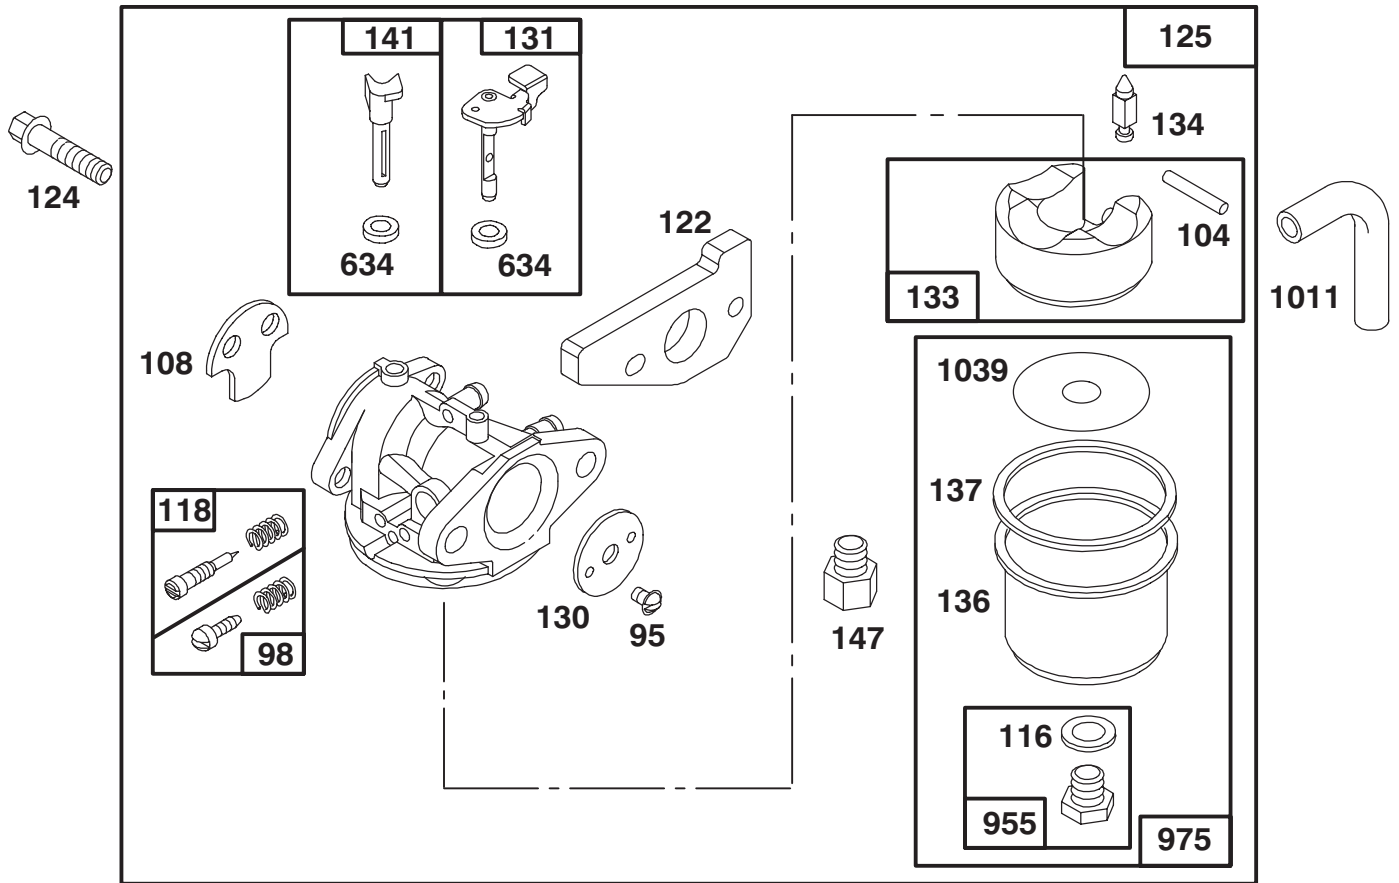

★ Included in Gasket Set–Part No. 77-8900

● Included in Carburetor Overhaul Kit–Part No. 77-8920

Assemblies include all parts shown in frames.

ENGINE GTS 150

Ref. No.	Part No.	Description	No. Used
★12	77-7550	Gasket – Engine Base	1
15	77-9240	Plug – Pipe	1
16	77-9330	Crankshaft	1
		Note: Order Part No. 77-7540 For Timing Gear Key.	
18	77-7560	Base – Engine	1
★20	77-7570	Seal – Oil	1
22	77-9070	Screw – Engine Base	1
25	77-7690	Piston Assy. (Std.)	1
26	77-7700	Ring Set (Std.)	1
27	77-7710	Lock – Piston Pin	1
28	77-9340	Pin Assy. – Piston	1
29	77-7670	Rod – Connecting	1
32	77-9350	Screw – Connecting Rod	1
46	77-7490	Gear – Cam	1
★116A	77-7660	O-Ring	1

Ref. No.	Part No.	Description	No. Used
188	77-9360	Screw – Hex. Head	1
219	77-7500	Gear – Governor	1
227	77-7370	Lever Assy. – Governor	1
230	77-7470	Washer	1
305	77-8310	Screw – Hex. Head	1
523	77-7260	Dipstick – Oil	1
★524	77-7270	Seal – O-Ring	1
525	77-7280	Tube – Oil Filler	1
562	77-7380	Bolt – Governor Lever	1
592	77-7390	Nut – Hex.	1
615	77-7480	Pushnut	1
616	77-7460	Crank – Governor	1
741	77-7530	Gear – Timing	1
★842	77-7300	Seal – O-Ring	1
979	77-7650	Cover – Oil Pump	1
1024	77-7640	Pump – Oil	1

★ Included in Gasket Set—Part No. 77-8900

Assemblies include all parts shown in frames.

ENGINE GTS 150

Ref. No.	Part No.	Description	No. Used
95	77-8090	Screw - Valve Mtg.	1
98	77-8240	Screw - Idle Adj.	1
●104	77-8180	Pin - Float Hinge	1
108	77-7080	Valve - Choke	1
●◆116	77-8210	Sealing - Gasket	1
●118	77-8230	Valve & Spring - Needle	1
●122	77-7820	Adapter Assy.	1
124	77-7970	Screw - Hex. Head (carb. mtg.)	1
125	77-8050	Carburetor Assy.	1
130	77-8080	Valve - Throttle	1
131	77-8160	Shaft - Throttle	1
133	77-8170	Float - Carburetor	1
●134	77-8110	Valve - Inlet	1