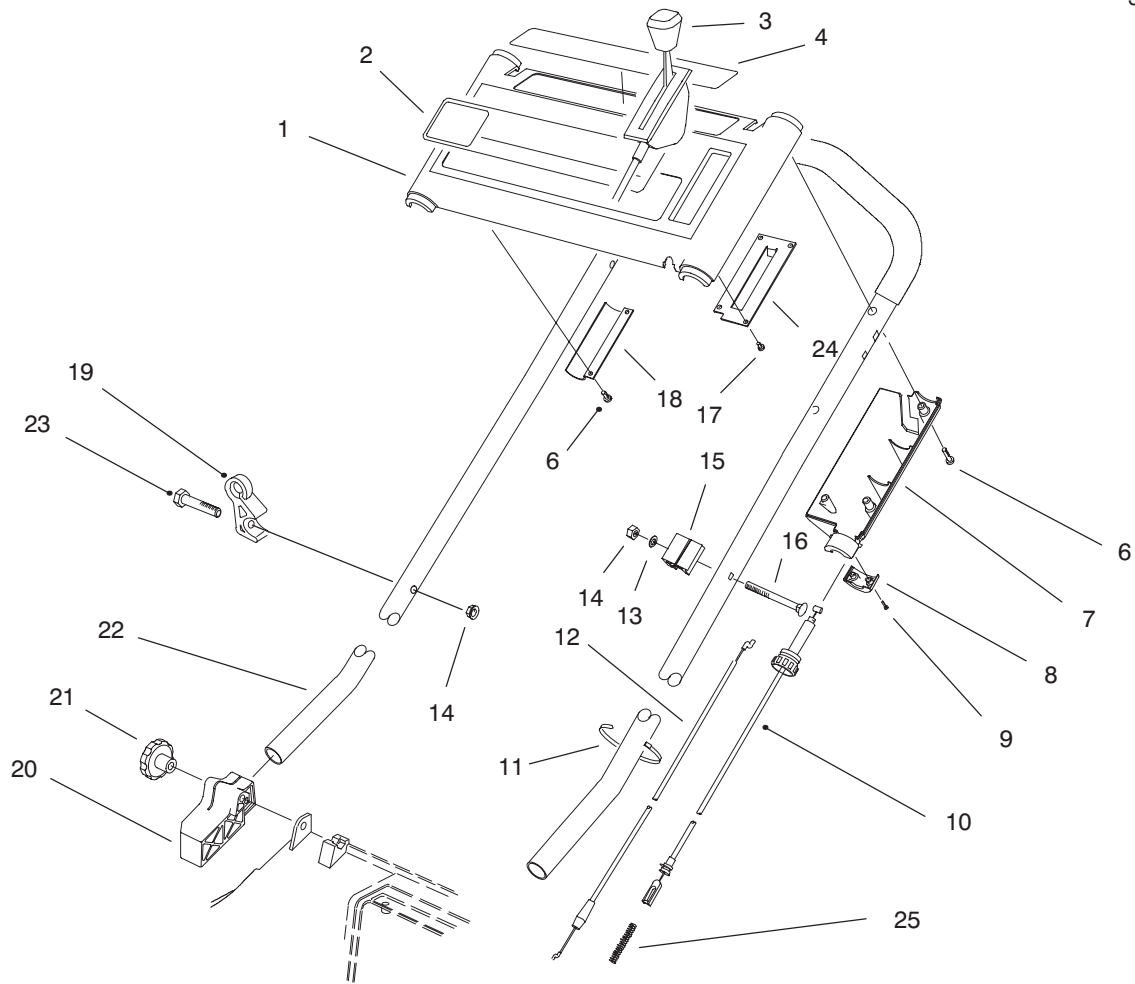

C-2085

ENGINE & BLADE ASSEMBLY

Ref. No.	Part No.	Description	No. Used	Ref. No.	Part No.	Description	No. Used
1	94-1604	Engine – Complete	1	11	71-7960	Guide – Engine Belt	1
2	92-2289	Plate – Toro Logo	1	12	62-7550	Pulley – Driver	1
3	93-4355	Decal – Recoil	1	13	93-7198	Cap – Gas	1
4	32144-102	Screw – Thread Forming	3	14	2210-249	Clamp – Casing	1
5	32144-4	Screw – Thread Forming	2	15	86-7990	Screw – Clamp	1
6	71-7940	Retainer – Blade	1	†16	92-9812	Stiffener – Blade	1
†7	92-9813	Blade – 48cm	1	17	2210-316	Stop – Rope	1
8	3253-22	Washer – Lock	1	18	77-9550	Cover – Brake	1
9	26-0672	Bolt – Blade	1				

*Not Illustrated

† Obtain From Toro Europe N.V.

C-1292

GEARCASE ASSEMBLY NO. 71-9600†

Ref. No.	Part No.	Description	No. Used
1	49-2040	Screw - Taptite	4
2	614668	Cover - Gear Case	1
3	55-3760	Pinion - 15 Tooth	1
4	614696	Shaft - Intermediate	1
5	36-4791	Washer	2
6	60-8750	Bushing	2
7	71-9620	Shaft - Output	1
8	32121-114	Pin - Spirol	2
9	60-8850	Bushing - Output	2
10	614578	Gearcase	1

*Not Illustrated

† Obtain From Toro Europe N.V.

C-2491

S. P. HANDLE ASSEMBLY

Ref. No.	Part No.	Description	No. Used
1	17-4529	Panel - Control (Incl. Ref. #2 & 4)	1
2	71-9863	Decal - Panel OHV	1
3	93-1115	Control - Throttle	1
4	94-6027	Decal - Instruction	1
6	32144-97	Screw - Phillips Pan Hd.	5
7	93-0339	Cover - Throttle Lower	1
8	71-7630	Cap - Throttle Lower	1
9	32144-99	Screw - Phillips Pan Hd.	2
10	94-6754	Cable - Traction	1
11	3290-378	Tie - Cable	2
12	93-1116	Cable - Brake	1
13	3256-1	Washer - Flat	1