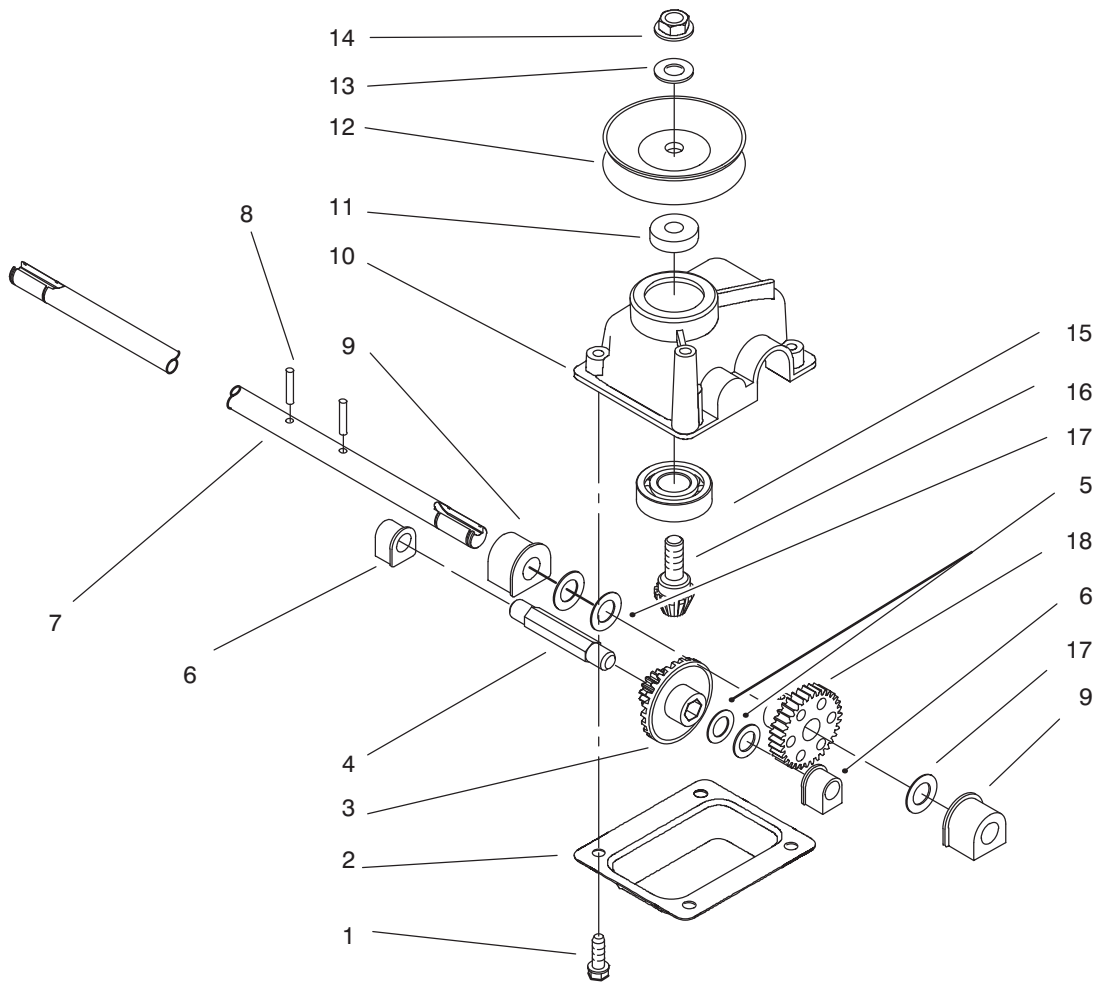

C-1292

GEARCASE ASSEMBLY NO. 71-9600†

Ref. No.	Part No.	Description	No. Used
1	49-2040	Screw - Taptite	4
2	614668	Cover - Gear Case	1
3	55-3760	Pinion - 15 Tooth	1
4	614696	Shaft - Intermediate	1
5	36-4791	Washer	2
6	60-8750	Bushing	2
7	71-9620	Shaft - Output	1
8	32121-114	Pin - Spirol	2
9	60-8850	Bushing - Output	2
10	614578	Gearcase	1

Ref. No.	Part No.	Description	No. Used
11	62-6660	Spacer	1
12	71-9610	Pulley - Half	2
13	3256-24	Washer	1
14	3296-5	Nut	1
15	38-7820	Bearing - Ball	1
16	60-8890	Gear - Bevel Pinion	1
17	36-4780	Washer - Thrust	3
18	614596	Gear 34 Tooth	1
†*	71-9600	Gear Case Ass'y Complete	1

*Not Illustrated

† Obtain From Toro Europe N.V.