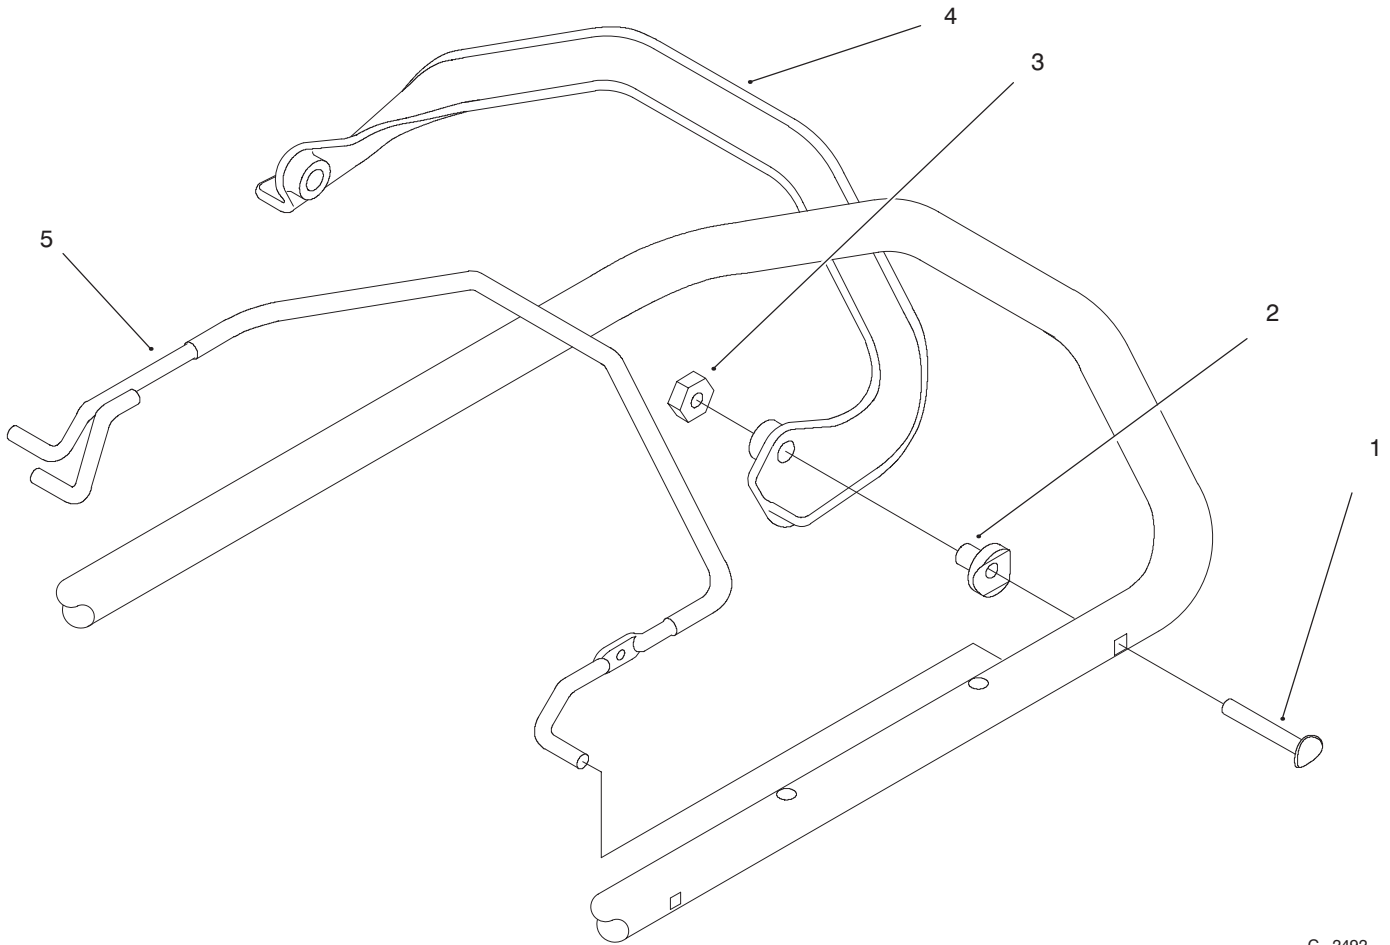

C-2492

BAIL ASSEMBLY

Ref. No.	Part No.	Description	No. Used
1	17-9428	Screw	2
2	66-0330	Spacer - Support	2
3	3296-74	Nut - Flange, Nylon	2

Ref. No.	Part No.	Description	No. Used
4	94-4365	Bail - Traction	1
5	94-4364	Bail - Brake	1