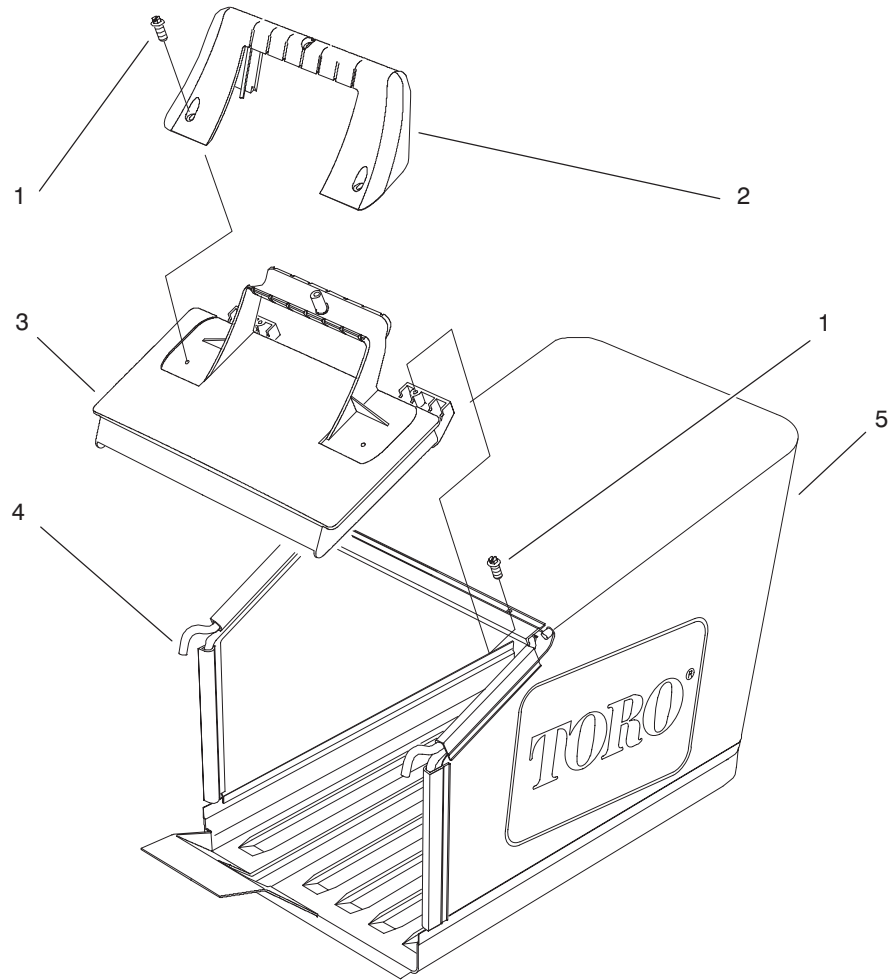

*Not Illustrated

† Obtain From Toro Europe N.V.

C-2491

S. P. HANDLE ASSEMBLY

Ref. No.	Part No.	Description	No. Used
1	17-4529	Panel - Control (Incl. Ref. #2 & 4)	1
2	71-9863	Decal - Panel OHV	1
3	93-1115	Control - Throttle	1
4	94-6027	Decal - Instruction	1
6	32144-97	Screw - Phillips Pan Hd.	5
7	93-0339	Cover - Throttle Lower	1
8	71-7630	Cap - Throttle Lower	1
9	32144-99	Screw - Phillips Pan Hd.	2
10	94-6754	Cable - Traction	1
11	3290-378	Tie - Cable	2
12	93-1116	Cable - Brake	1
13	3256-1	Washer - Flat	1

*Not Illustrated

C-2492

BAIL ASSEMBLY

Ref. No.	Part No.	Description	No. Used
1	17-9428	Screw	2
2	66-0330	Spacer - Support	2
3	3296-74	Nut - Flange, Nylon	2

Ref. No.	Part No.	Description	No. Used
4	94-4365	Bail - Traction	1
5	94-4364	Bail - Brake	1