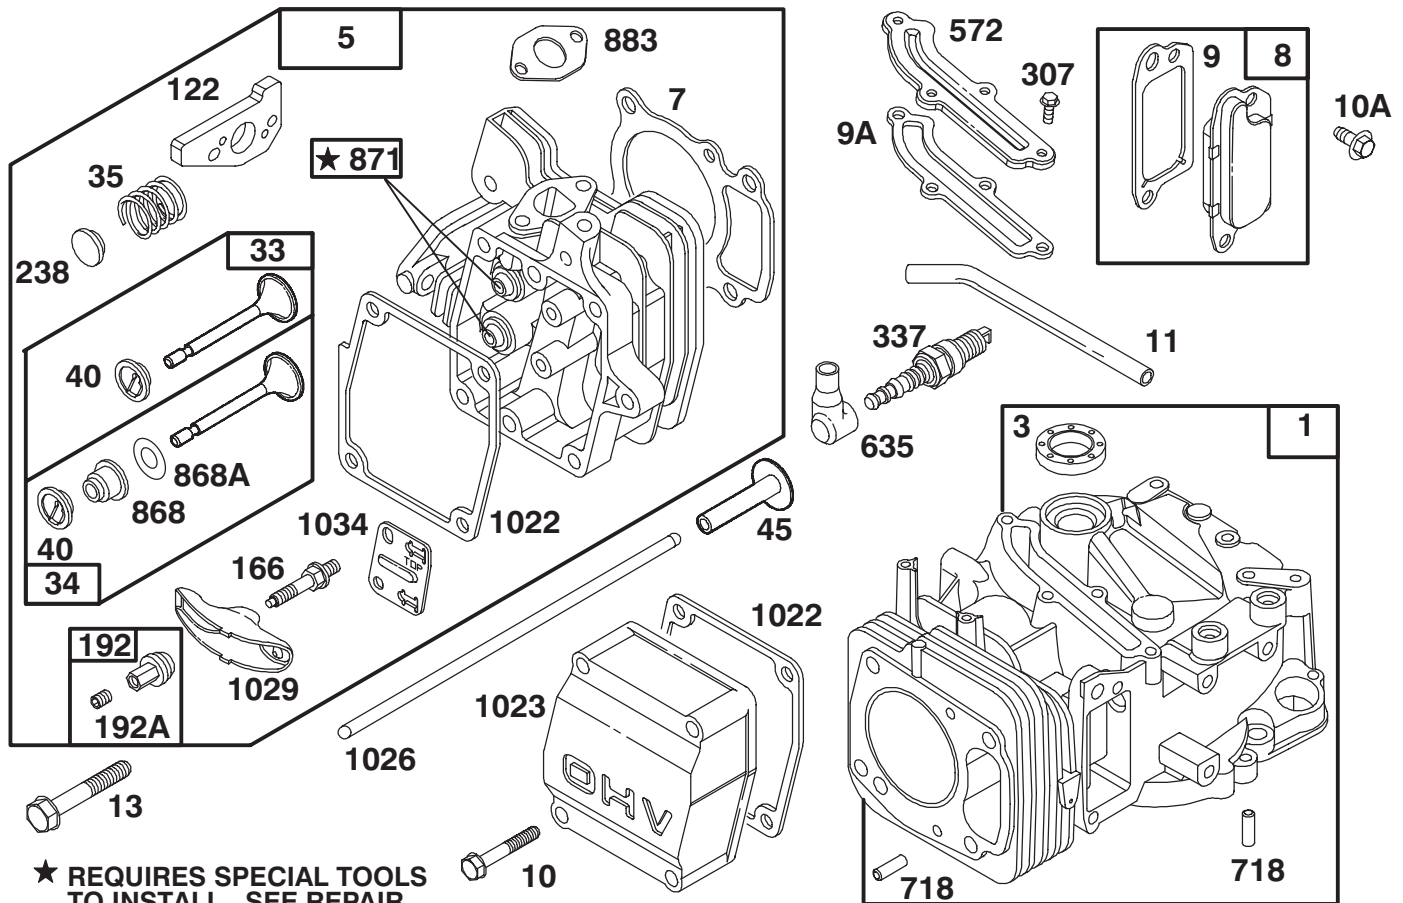

ENGINE GTS 150

Ref. No.	Part No.	Description	No. Used
1	77-7590	Cylinder Assy.	1
★3	77-9060	Seal – Oil	1
5	77-7730	Head – Cylinder	1
★7	77-7740	Gasket – Cylinder Head	1
8	77-9300	Breather Assy.	1
★9	77-9250	Gasket – Breather	1
★9A	77-7410	Gasket – Breather	1
10	77-7360	Screw – Hex. Head (Valve Cover)	1
10A	77-9200	Screw – Hex. Head	1
11	77-9410	Tube – Breather	1
13	77-7630	Screw – Cylinder Head	1
33	77-7860	Valve – Exhaust	1
34	77-7880	Valve – Intake	1
35	77-7810	Spring – Valve	1
40	77-7870	Retainer – Spring	1
45	77-7610	Tappet – Valve	1
●122	77-7820	Adapter Assy.	1
166	77-7780	Stud – Rocker Arm	1
192	77-7910	Ball & Screw – Rocker Arm	1

Ref. No.	Part No.	Description	No. Used
192A	77-9310	Screw – Set	1
238	77-7800	Cap – Valve	1
307	77-7420	Screw – Breather Cover Mtg.	1
337	77-7330	Plug – Spark	1
572	77-7400	Cover – Breather	1
635	77-7340	Elbow – Spark Plug	1
718	77-7600	Pin – Cylinder	1
★868	77-7890	Seal Assy. – Valve	1
★868A	77-7900	Gasket – Valve	1
871	77-7850	Bushing – Guide	1
★883	77-7760	Gasket – Exhaust	1
★1022	77-7320	Gasket – Rocker Cover	1
1023	77-9320	Cover – Valve	1
1026	77-7620	Rod – Push	1
1029	77-7790	Arm – Rocker	1
1034	77-7770	Guide – Push Rod	1
	77-9020	Short Block	1

★ Included in Gasket Set–Part No. 77-8900

● Included in Carburetor Overhaul Kit–Part No. 77-8920