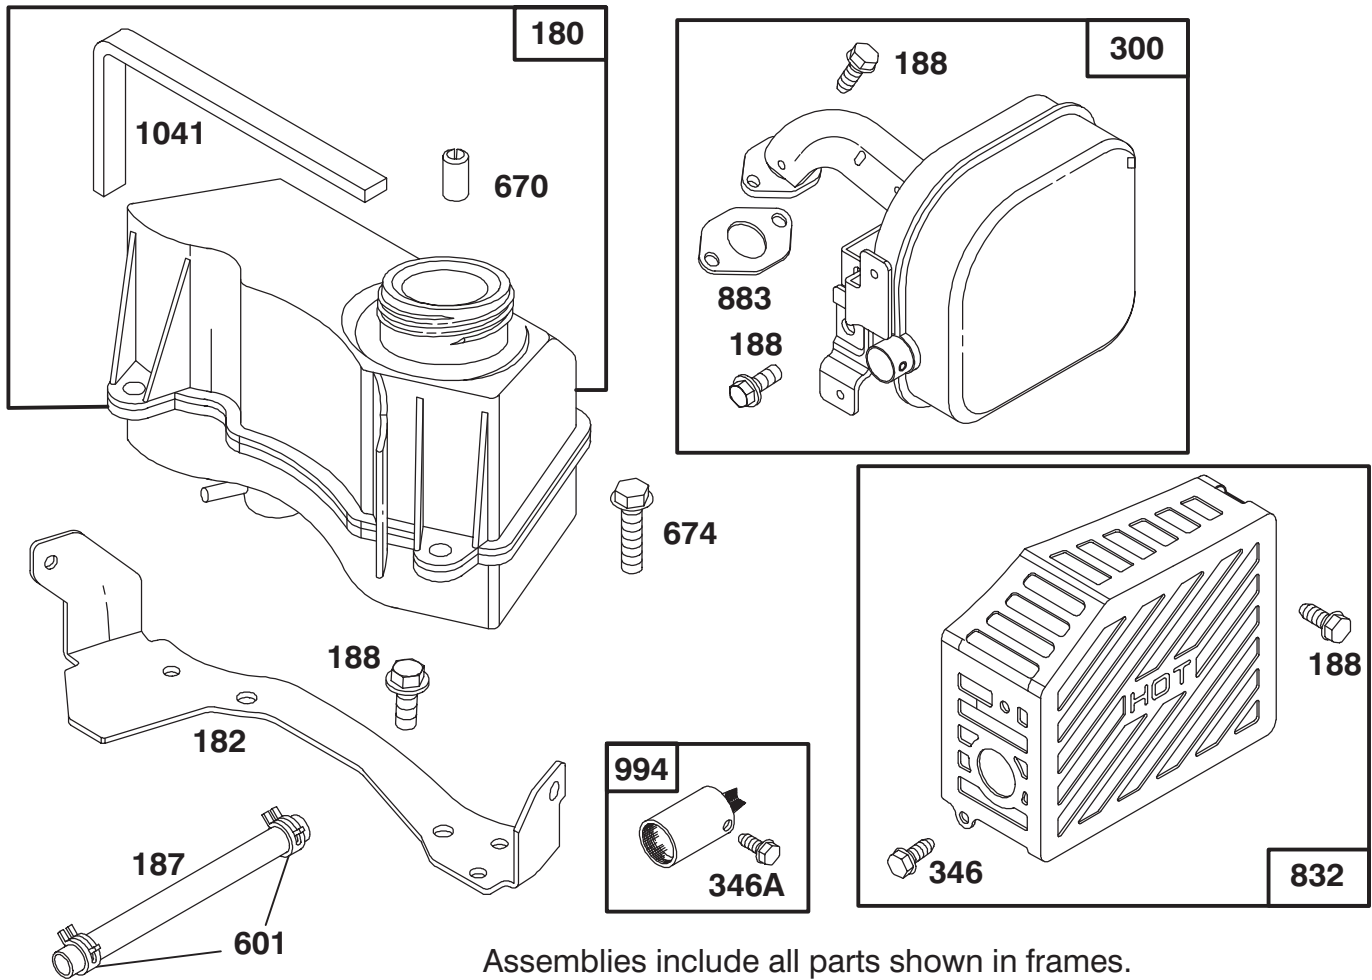

Assemblies include all parts shown in frames.

ENGINE GTS 150

Ref. No.	Part No.	Description	No. Used
180	77-8580	Tank Assy. – Fuel	1
182	77-7170	Bracket – Fuel Tank	1
187	77-8620	Hose – Fuel (Cut To Suit)	1
188	77-9360	Screw – Hex. Head	1
300	77-8640	Muffler – Exhaust	1
346	77-9430	Screw – Hex.	1
346A	77-9050	Screw – Arrester Mtg.	1

Ref. No.	Part No.	Description	No. Used
601	77-8630	Clamp – Fuel Hose	1
670	77-9030	Spacer – Fuel Tank (Includes 2)	1
674	77-8600	Screw – Tank Mtg.	1
832	77-8660	Guard – Muffler	1
*883	77-7760	Gasket – Exhaust	1
994	77-9040	Arrester – Spark	1
*1041	77-8590	Seal – Foam	1

* Included in Gasket Set–Part No. 77-8900