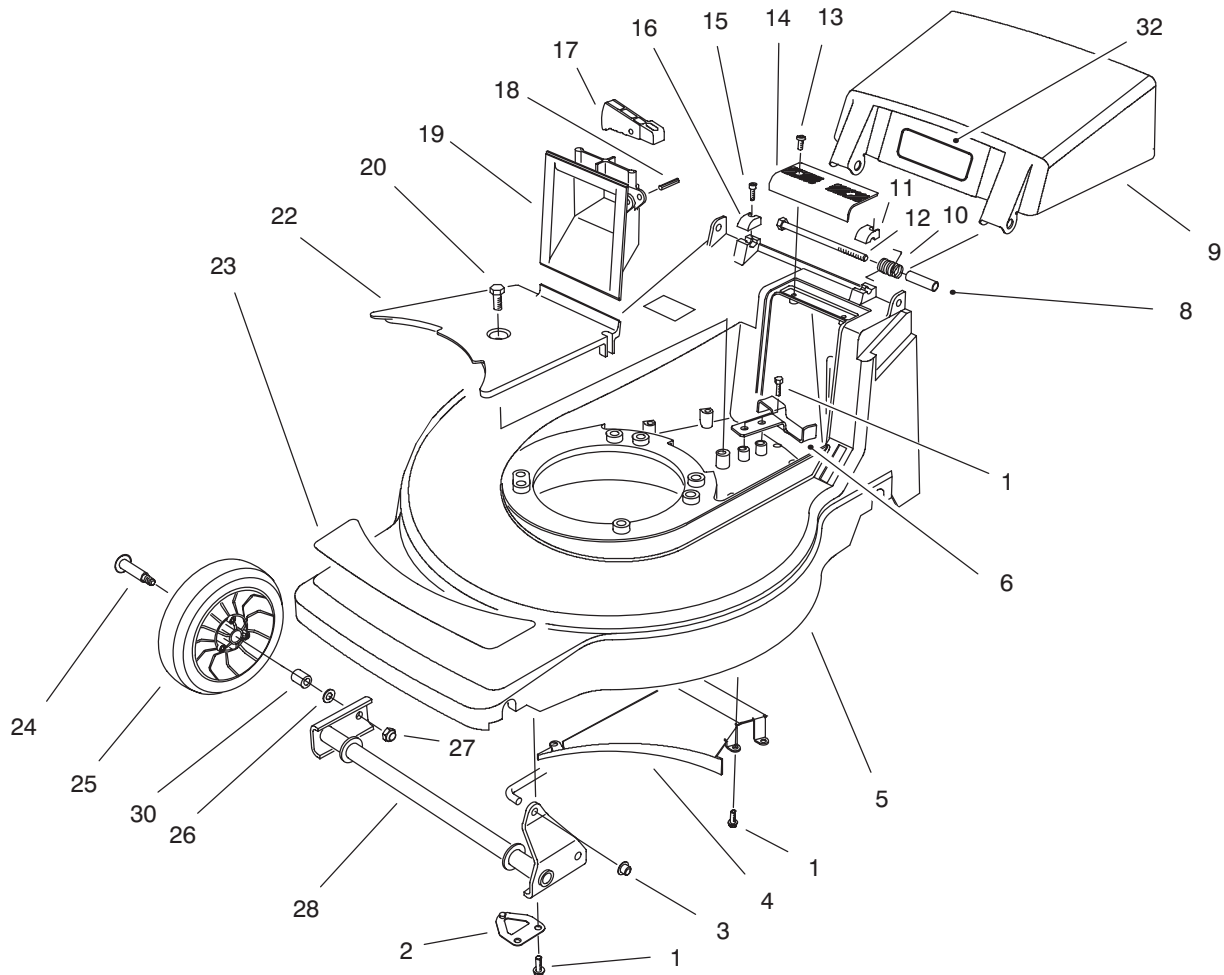

MODEL NO. 20923B-6900001 & UP

PARTS
CATALOG

48cm REAR BAGGING MOWER

C-2490

HOUSING ASSEMBLY

Ref. No.	Part No.	Description	No. Used
1	32144-4	Screw - Hex Hd. Tap	10
2	71-8830	Retainer - Shaft	2
3	32112-11	Nut - Push	1
4	71-7990	Ramp - Discharge	1
5	16-5979	Housing - 48cm (Incl. Ref. #23)	1
6	71-7890	Guide - Belt Rear	1
8	71-8580	Spacer - Door	2
9	71-1569	Door - Discharge (Incl. Ref. #32)	1
10	71-9840	Spring - Door	2
11	71-7900	Cap - Bolt Hinge L.H.	1
12	322-29	Screw - Hex Hd.	2
13	32144-97	Screw - Thread Forming	2
14	71-7860	Grip - Upper	1
15	65-5210	Screw - Thread Forming	2

Ref. No.	Part No.	Description	No. Used
16	71-7910	Cap - Bolt Hinge R.H.	1
17	71-7930	Trigger - HOC	1
18	3284-5	Pin - Groove	1
19	71-7870	Grip - Lower	1
20	32144-70	Screw - Hex Flange Hd.	1
22	71-7920	Cover - Belt	1
23	71-9860	Decal - Deck 48cm	1
24	27-6230	Bolt - Wheel	2
25	46-1113	Wheel & Tire Assembly (Incl. Ref. #30)	2
26	40-1940	Washer	2
27	3296-5	Nut - Lock, Nylon	2
28	71-7820	Pivot - Front	1
30	27-6250	Bushing - Wheel	4
32	93-4105	Decal - Danger	1

C-2085

ENGINE & BLADE ASSEMBLY

Ref. No.	Part No.	Description	No. Used	Ref. No.	Part No.	Description	No. Used
1	94-1604	Engine – Complete	1	11	71-7960	Guide – Engine Belt	1
2	92-2289	Plate – Toro Logo	1	12	62-7550	Pulley – Driver	1
3	93-4355	Decal – Recoil	1	13	93-7198	Cap – Gas	1
4	32144-102	Screw – Thread Forming	3	14	2210-249	Clamp – Casing	1
5	32144-4	Screw – Thread Forming	2	15	86-7990	Screw – Clamp	1
6	71-7940	Retainer – Blade	1	†16	92-9812	Stiffener – Blade	1
†7	92-9813	Blade – 48cm	1	17	2210-316	Stop – Rope	1
8	3253-22	Washer – Lock	1	18	77-9550	Cover – Brake	1
9	26-0672	Bolt – Blade	1				