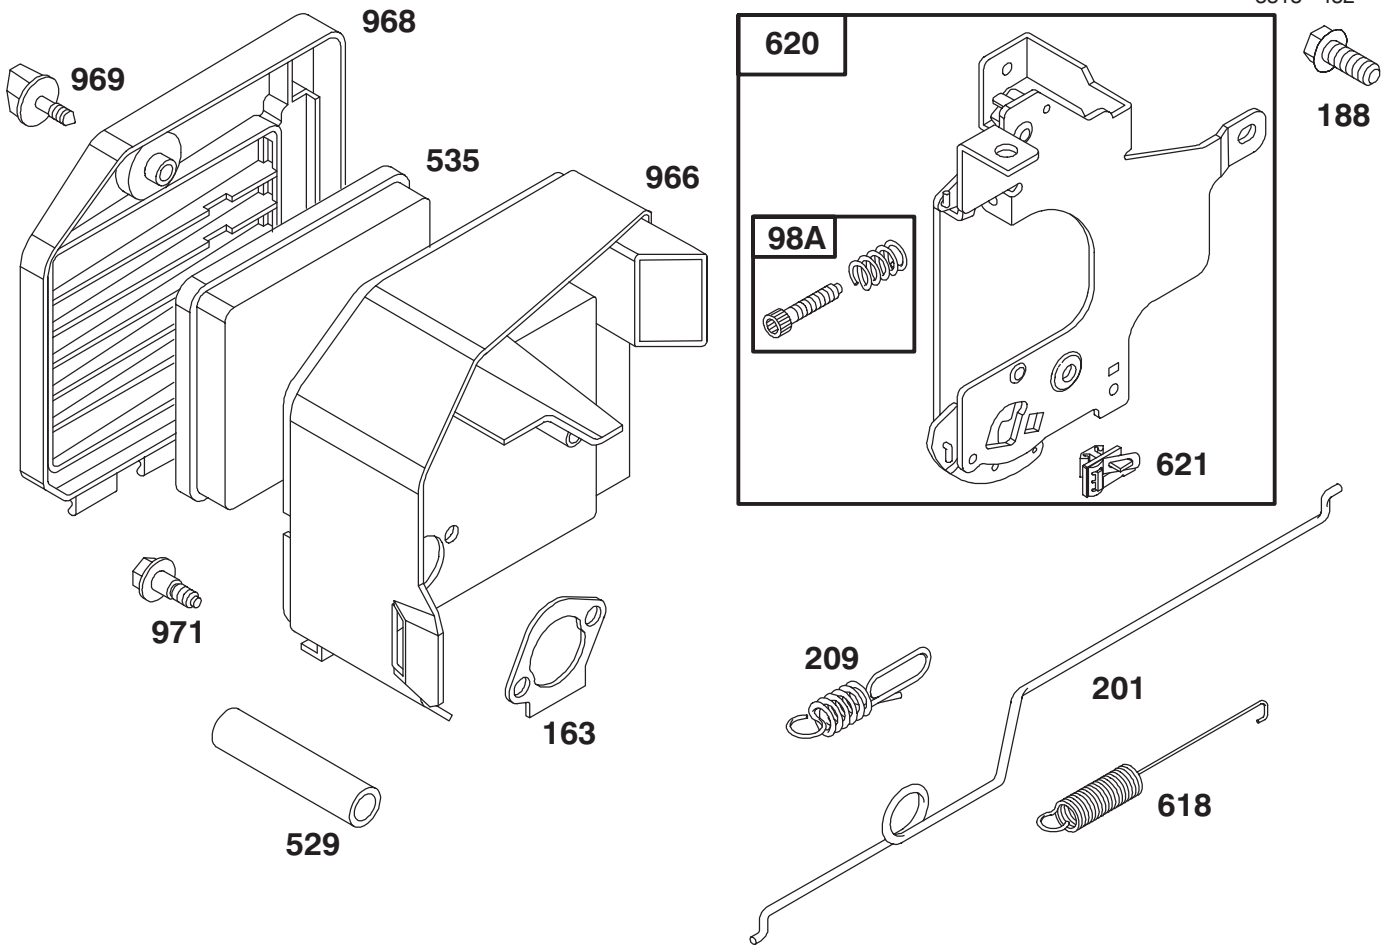

Assemblies include all parts shown in frames.

ENGINE GTS 150

Ref. No.	Part No.	Description	No. Used
98A	77-8020	Screw Assy. - Speed Adj.	1
★163	77-7960	Gasket - Air Cleaner	1
188	77-9360	Screw - Hex. Head	1
201	77-7980	Link - Governor	1
209	77-7990	Spring - Governor	1
529	77-9470	Tube - Breather	1
535	77-7950	Element - Filter	1

Ref. No.	Part No.	Description	No. Used
618	77-8140	Spring - Choke	1
620	77-8000	Bracket - Carburetor	1
621	77-8010	Switch - Stop	1
966	77-7940	Base - Air Cleaner	1
968	77-7040	Cover - Air Cleaner	1
969	77-7920	Screw - Air Cleaner	1
971	77-7930	Screw - Air Cleaner	1

★ Included in Gasket Set-Part No. 77-8900