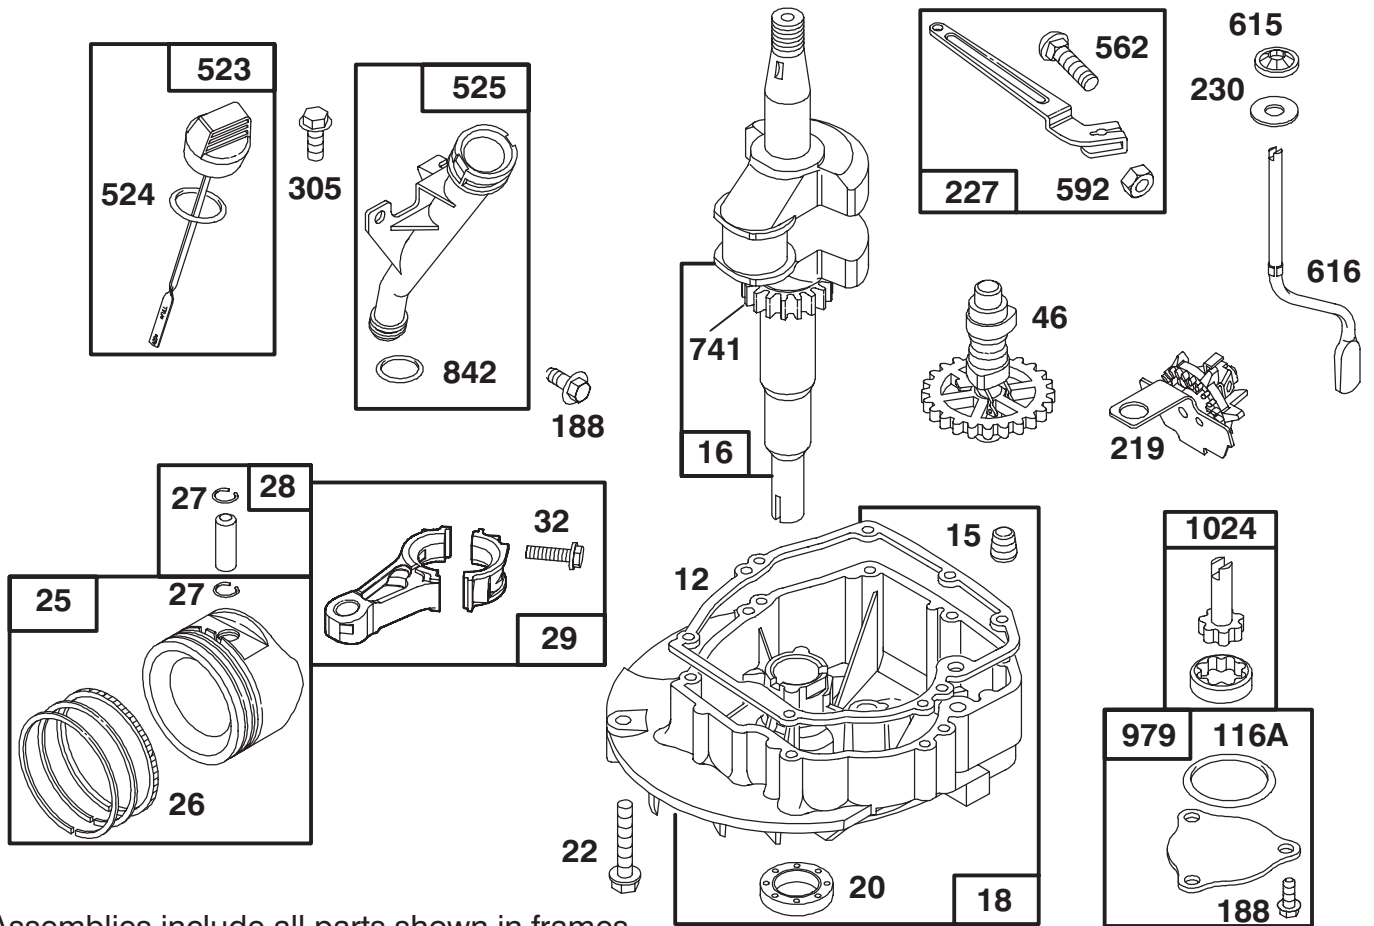

Assemblies include all parts shown in frames.

ENGINE GTS 150

Ref. No.	Part No.	Description	No. Used
★12	77-7550	Gasket – Engine Base	1
15	77-9240	Plug – Pipe	1
16	77-9330	Crankshaft	1
		Note: Order Part No. 77-7540 For Timing Gear Key.	
18	77-7560	Base – Engine	1
★20	77-7570	Seal – Oil	1
22	77-9070	Screw – Engine Base	1
25	77-7690	Piston Assy. (Std.)	1
26	77-7700	Ring Set (Std.)	1
27	77-7710	Lock – Piston Pin	1
28	77-9340	Pin Assy. – Piston	1
29	77-7670	Rod – Connecting	1
32	77-9350	Screw – Connecting Rod	1
46	77-7490	Gear – Cam	1
★116A	77-7660	O-Ring	1

Ref. No.	Part No.	Description	No. Used
188	77-9360	Screw – Hex. Head	1
219	77-7500	Gear – Governor	1
227	77-7370	Lever Assy. – Governor	1
230	77-7470	Washer	1
305	77-8310	Screw – Hex. Head	1
523	77-7260	Dipstick – Oil	1
★524	77-7270	Seal – O-Ring	1
525	77-7280	Tube – Oil Filler	1
562	77-7380	Bolt – Governor Lever	1
592	77-7390	Nut – Hex.	1
615	77-7480	Pushnut	1
616	77-7460	Crank – Governor	1
741	77-7530	Gear – Timing	1
★842	77-7300	Seal – O-Ring	1
979	77-7650	Cover – Oil Pump	1
1024	77-7640	Pump – Oil	1

★ Included in Gasket Set—Part No. 77-8900