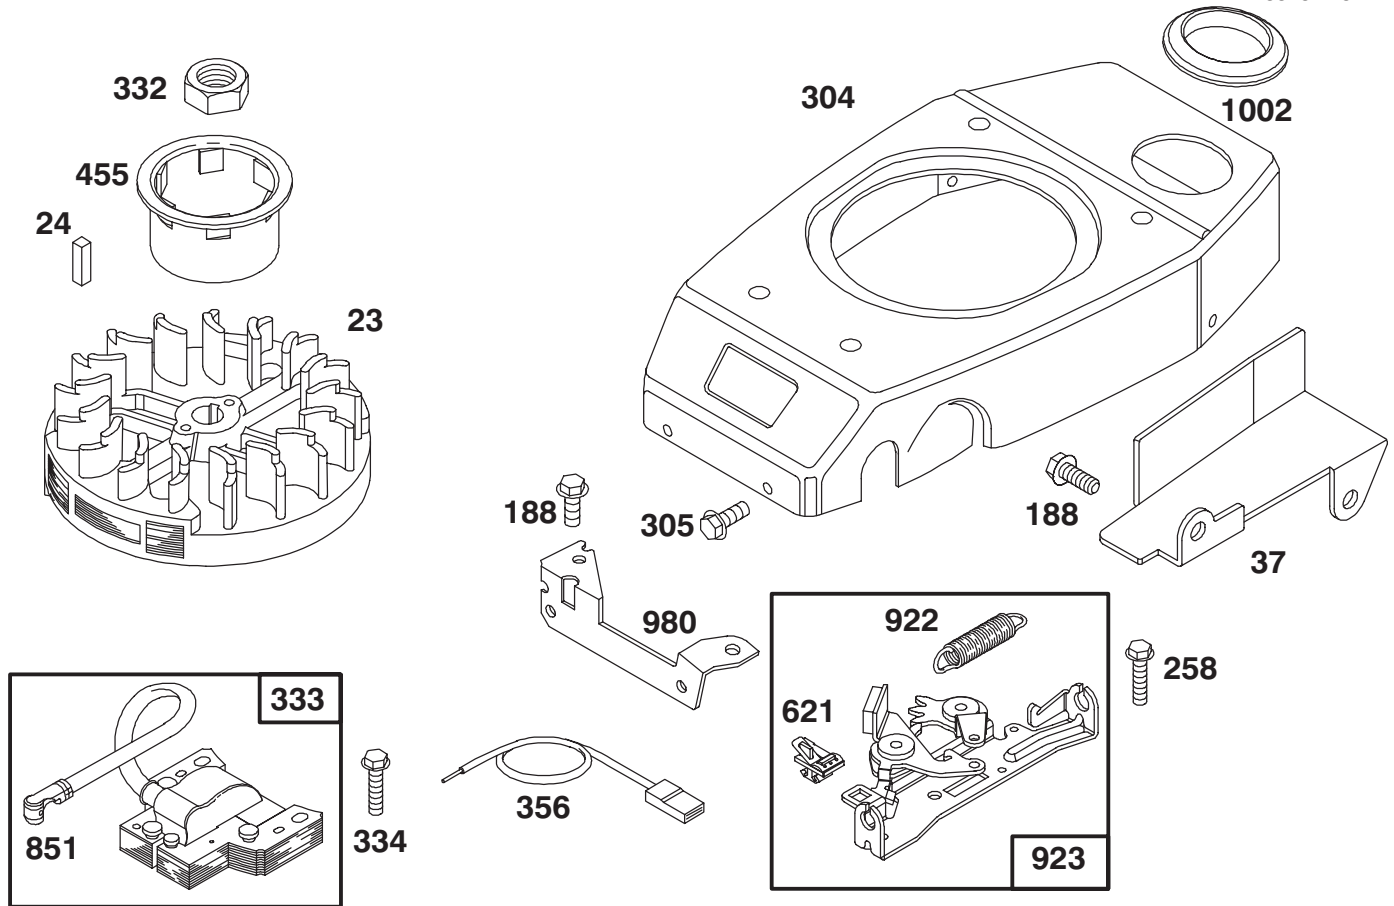

Assemblies include all parts shown in frames.

ENGINE GTS 150

Ref. No.	Part No.	Description	No. Used
23	77-8330	Flywheel – Magneto	1
24	77-8340	Key – Flywheel	1
37	77-7190	Guard – Flywheel	1
188	77-9360	Screw – Hex. Head	1
258	77-8870	Screw – Hex. Head	1
304	77-8260	Housing – Blower	1
305	77-8310	Screw – Hex. Head	1
332	77-8360	Nut – Flywheel	1
333	77-8420	Armature – Magneto	1

Ref. No.	Part No.	Description	No. Used
334	77-7420	Screw – Armature Mtg.	1
356	77-8400	Wire – Ground	1
455	77-8350	Cup – Starter	1
621	77-8010	Switch – Stop	1
851	77-9450	Terminal – Spark Plug	1
922	77-8860	Spring – Brake	1
923	77-9460	Brake Assy.	1
980	77-7140	Bracket – Blower Hsg.	1
1002	77-7180	Grommet	1