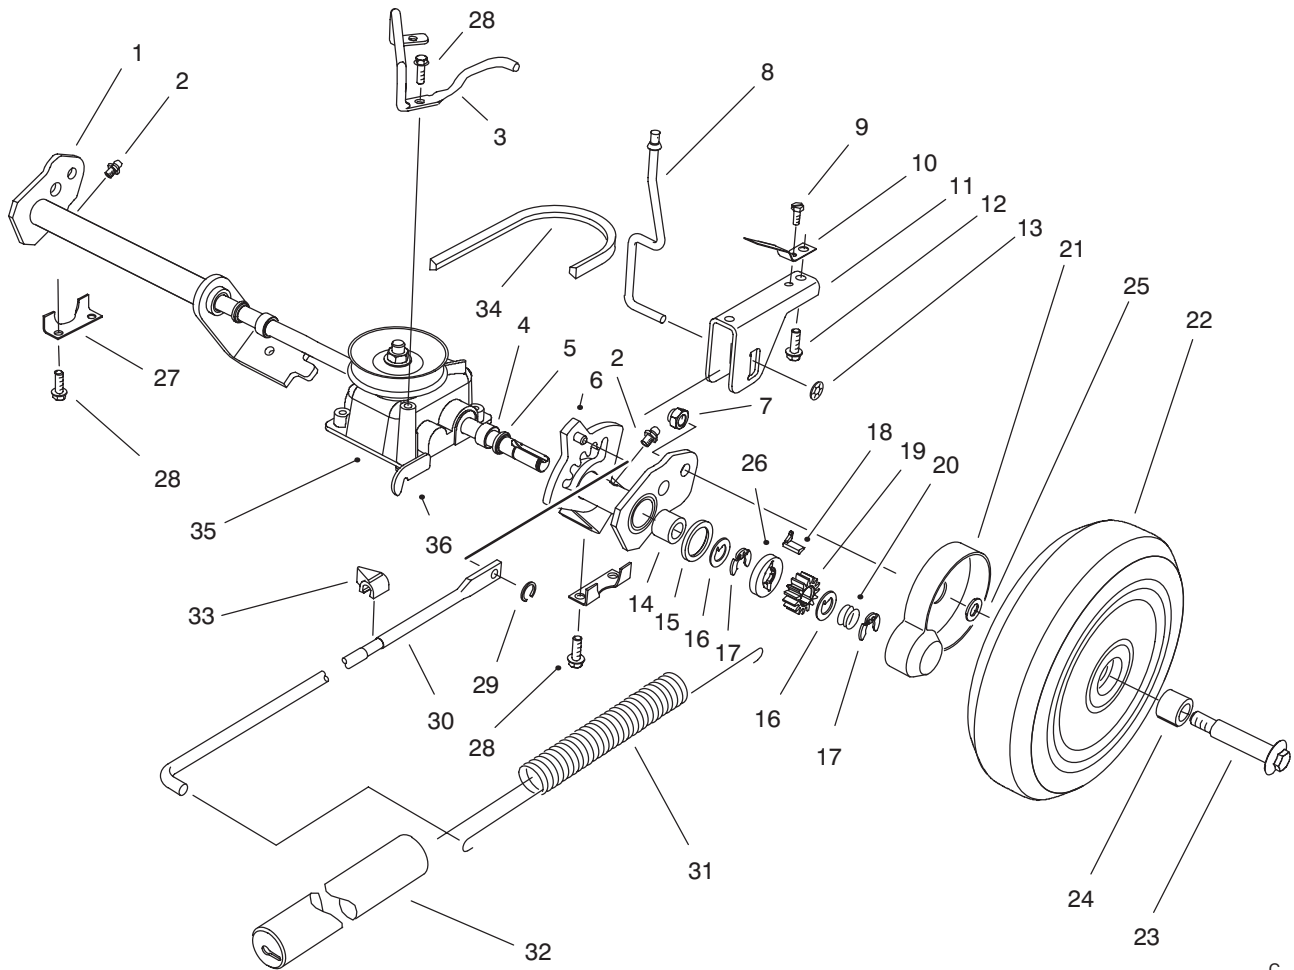

C-1883

S. P. REAR AXLE ASSEMBLY

Ref. No.	Part No.	Description	No. Used	Ref. No.	Part No.	Description	No. Used
†1	92-9680	Rear Pivot Assembly R.H. (Incl. Ref. #2, 4, 5 & 14)	1	19	65-4750	Gear – Pinion	2
2	302-26	Fitting – Grease	2	20	65-4720	Spring – Compression	2
†3	71-9850	Retainer – Belt	1	21	74-1660	Cover – Wheel	2
4	47-2890	Bushing – Sleeve	2	22	14-9959	Wheel, Tire & Gear Assy. (Incl. Ref. #24)	2
5	47-6730	Seal – Grease	2	23	27-6230	Bolt – Wheel	2
†6	92-9677	Rear Pivot Assembly L.H. (Incl. Ref. #2, 4, 5 & 14)	1	24	27-6250	Bushing – Wheel	4
7	3296-5	Nut – Lock	2	25	74-1670	Spacer – Wheel	2
8	71-7840	Rod – Trigger	1	26	65-4760	Washer – Clutch	2
9	32144-31	Screw – Thread Forming	1	27	71-7770	Plate – Rear Securing	2
10	71-8060	Spring – Trigger Return	2	28	32144-4	Screw – Thread Forming	6
11	71-8080	Saddle – H.O.C.	1	29	32151-93	Ring – Grip	1
12	63-8590	Screw – Thread Forming	2	30	71-7970	Rod – Link	1
13	32112-13	Nut – Push	1	31	71-7740	Spring – Counterbalance	1
14	48-2060	Bearing – Needle	2	32	71-8450	Cover – Spring	1
15	65-4710	Washer – Friction	2	33	71-7980	Indicator – H.O.C.	1
16	65-4740	Washer – Keyed Thrust	4	34	71-9450	V- Belt	1
17	65-2720	Ring – Retaining	4	†35	71-9600	Gearcase Assembly (Incl. Ref. #36)	1
18	66-6050	Key – Rocking L.H.	1	36	71-9630	Bracket – Traction	1
*	66-6040	Key – Rocking R.H.	1				

*Not Illustrated

† Obtain From Toro Europe N.V.