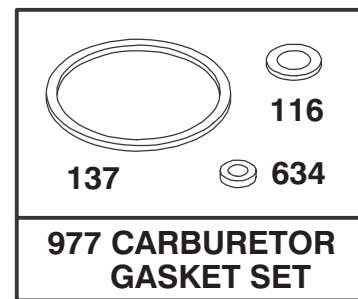

Assemblies include all parts shown in frames.

ENGINE GTS 150

Ref. No.	Part No.	Description	No. Used
★3	77-9060	Seal – Oil	1
★7	77-7740	Gasket – Cylinder Head	1
★9	77-9250	Gasket – Breather	1
★9A	77-7410	Gasket – Breather	1
★12	77-7550	Gasket – Engine Base	1
★20	77-7570	Seal – Oil	1
●104	77-8180	Pin – Float Hinge	1
●◆116	77-8210	Gasket – Sealing	1
★116A	77-7660	O-Ring	1
●118	77-8230	Valve and Spring – Needle	1
121	77-8920	Carburetor Overhaul Kit	1
●122	77-7820	Adapter Assembly	1
●134	77-8110	Valve – Inlet (Includes Seat)	1

Ref. No.	Part No.	Description	No. Used
●◆137	77-8200	Gasket – Float Bowl	1
★163	77-7960	Gasket – Air Cleaner	1
358	77-8900	Gasket Set	1
★524	77-7270	Seal – O-Ring	1
◆634	77-8150	Washer – Seal	1
★842	77-7300	Seal – O-Ring	1
★868	77-7890	Seal Assy. – Valve	1
★868A	77-7900	Seal – Valve	1
★883	77-7760	Gasket – Exhaust	1
977	77-8930	Carburetor Gasket Set	1
★1022	77-7320	Gasket – Rocker Cover	1
●1039	77-8040	Limiter – Float	1
★1041	77-8590	Seal – Foam	1

● Incl. in Carburetor Overhaul Kit—Part No. 77-8920
◆ Included in Carburetor Gasket Set—Part No. 77-8930

★ Included in Gasket Set—Part No. 77-8900