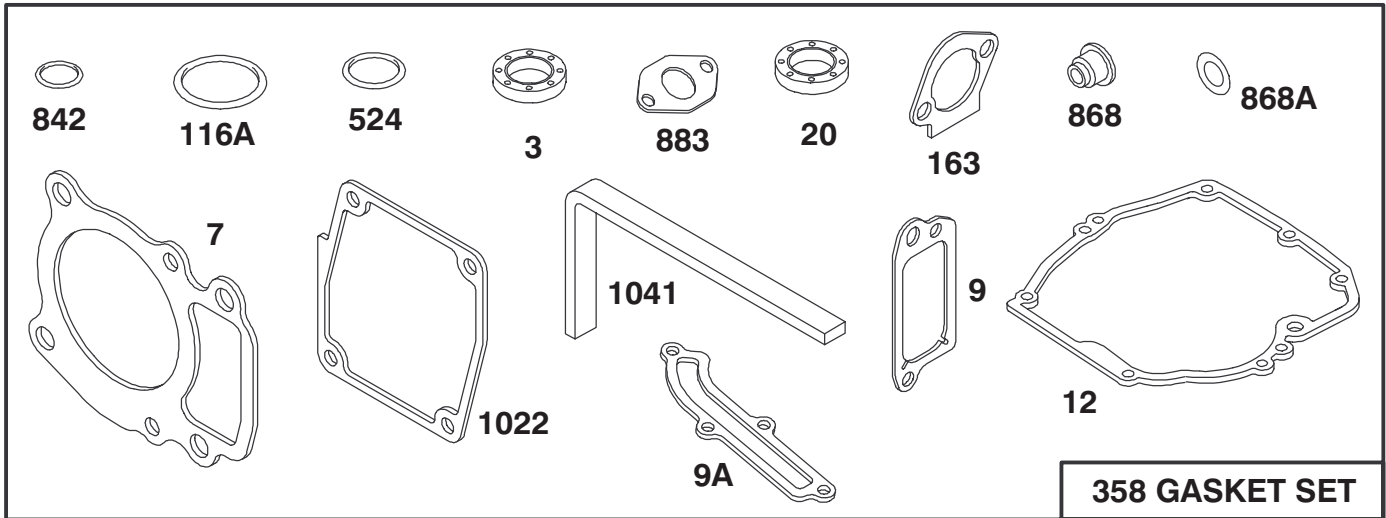

Assemblies include all parts shown in frames.

ENGINE GTS 150

Ref. No.	Part No.	Description	No. Used
★3	77-9060	Seal – Oil	1
★7	77-7740	Gasket – Cylinder Head	1
★9	77-9250	Gasket – Breather	1
★9A	77-7410	Gasket – Breather	1
★12	77-7550	Gasket – Engine Base	1
★20	77-7570	Seal – Oil	1
●104	77-8180	Pin – Float Hinge	1
●◆116	77-8210	Gasket – Sealing	1
★116A	77-7660	O-Ring	1
●118	77-8230	Valve and Spring – Needle	1
121	77-8920	Carburetor Overhaul Kit	1
●122	77-7820	Adapter Assembly	1
●134	77-8110	Valve – Inlet (Includes Seat)	1

Ref. No.	Part No.	Description	No. Used
●◆137	77-8200	Gasket – Float Bowl	1
★163	77-7960	Gasket – Air Cleaner	1
358	77-8900	Gasket Set	1
★524	77-7270	Seal – O-Ring	1
◆634	77-8150	Washer – Seal	1
★842	77-7300	Seal – O-Ring	1
★868	77-7890	Seal Assy. – Valve	1
★868A	77-7900	Seal – Valve	1
★883	77-7760	Gasket – Exhaust	1
977	77-8930	Carburetor Gasket Set	1
★1022	77-7320	Gasket – Rocker Cover	1
●1039	77-8040	Limiter – Float	1
★1041	77-8590	Seal – Foam	1

● Incl. in Carburetor Overhaul Kit—Part No. 77-8920
◆ Included in Carburetor Gasket Set—Part No. 77-8930

★ Included in Gasket Set—Part No. 77-8900