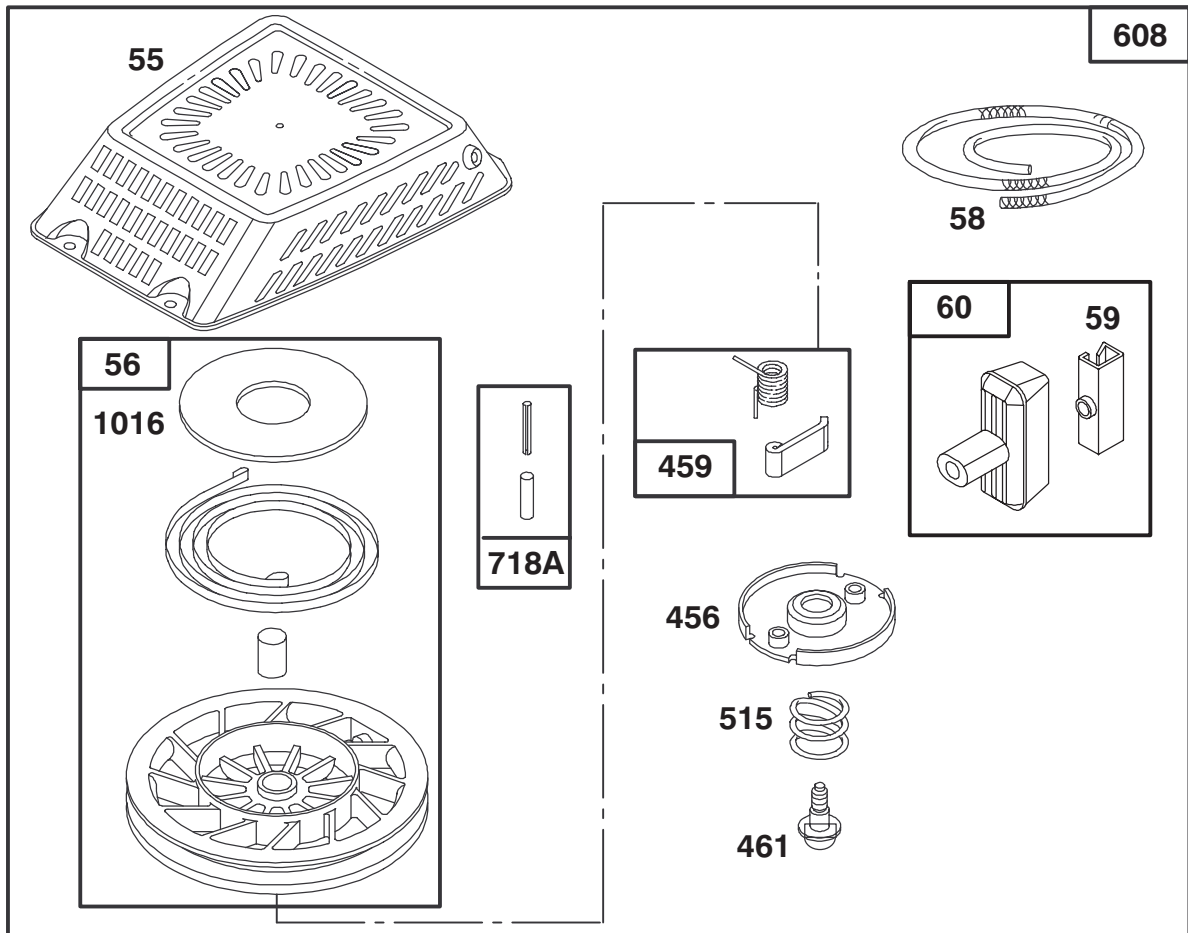

Assemblies include all parts shown in frames.

ENGINE GTS 150

Ref. No.	Part No.	Description	No. Used
55	77-8890	Housing – Rewind Starter	1
56	77-9270	Pulley – Rewind Starter	1
58	77-8480	Rope – Starter (Cut To Suit)	1
59	77-9380	Insert – Rewind Handle	1
60	77-9390	Handle – Rewind Starter	1
65	77-8300	Screw – Hex. Head	1
456	77-8470	Retainer – Rewind Starter	1

Ref. No.	Part No.	Description	No. Used
459	77-8530	Pawl – Starter	1
461	77-8490	Screw – Rewind Starter	1
515	77-8500	Spring – Torsion	1
608	77-9400	Starter Assy. – Rewind	1
718A	77-8550	Pin – Spring	1
1016	77-8570	Cover – Spring	1