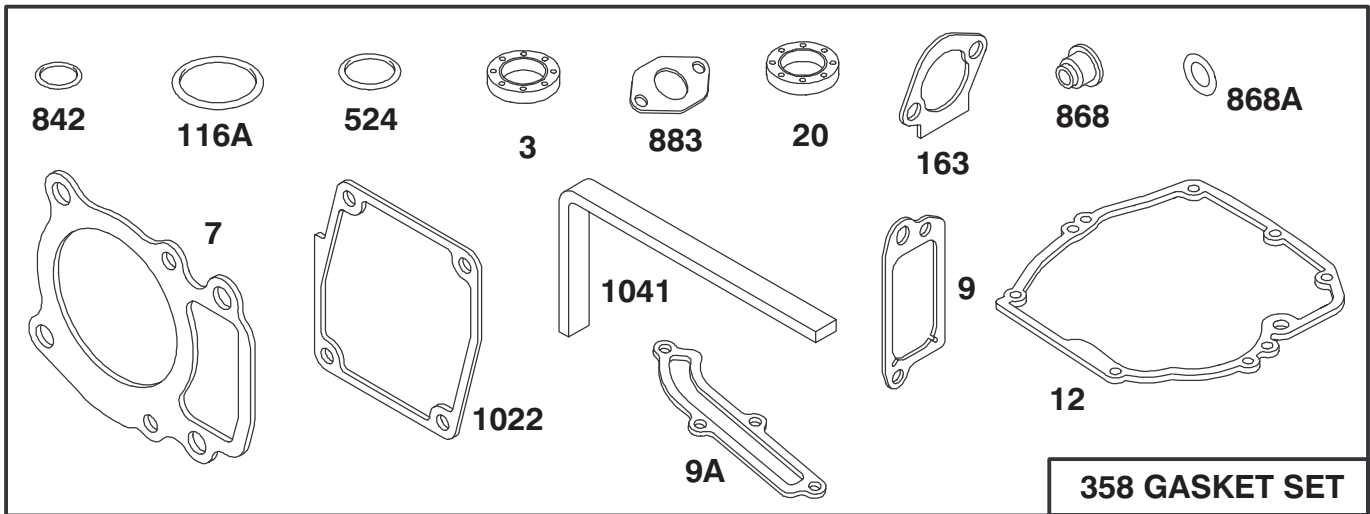

Assemblies include all parts shown in frames.

GTS 150

Ref. No.	Part No.	Description	No. Used
★3	77-9060	Seal - Oil	1
★7	77-7740	Gasket - Cylinder Head	1
★9	77-9250	Gasket - Breather	1
★9A	77-7410	Gasket - Breather	1
★12	77-7550	Gasket - Engine Base	1
★20	77-7570	Seal - Oil	1
●104	77-8180	Pin - Float Hinge	1
●◆116	77-7660	Gasket - Sealing	1
★116A	77-7660	O-Ring	1
●118	77-9620	Valve - Idle Adjust	1
121	77-9580	Carburetor Overhaul Kit	1
●122	77-7820	Adapter Assembly	1
●134	77-8110	Valve-Inlet (Includes Seat)	1
●◆137	77-8200	Gasket - Float Bowl	1

Ref. No.	Part No.	Description	No. Used
●147	77-9640	Jet - Pilot	1
★163	77-7960	Gasket - Air Cleaner	1
358	77-8900	Gasket Set	1
★524	77-7270	Seal - O-Ring	1
◆634	77-8150	Washer - Seal	1
★842	77-7300	Seal - O-Ring	1
★868	77-7890	Seal Assy. - Valve	1
★868A	77-7900	Seal - Valve	1
★883	77-7760	Gasket - Exhaust	1
977	77-8930	Gasket Set - Carburetor	1
★1022	77-7320	Gasket - Rocker Cover	1
●1039	77-7250	Limiter - Float	1
★1041	77-8590	Seal - Foam	1
●1091	77-9650	Cap - Limiter	1

● Included in Carburetor Overhaul Kit-Part No. 77-9580.
◆ Included in Carburetor Gasket Set-Part No. 77-8930.

★ Included in Gasket Set-Part No. 77-8900.