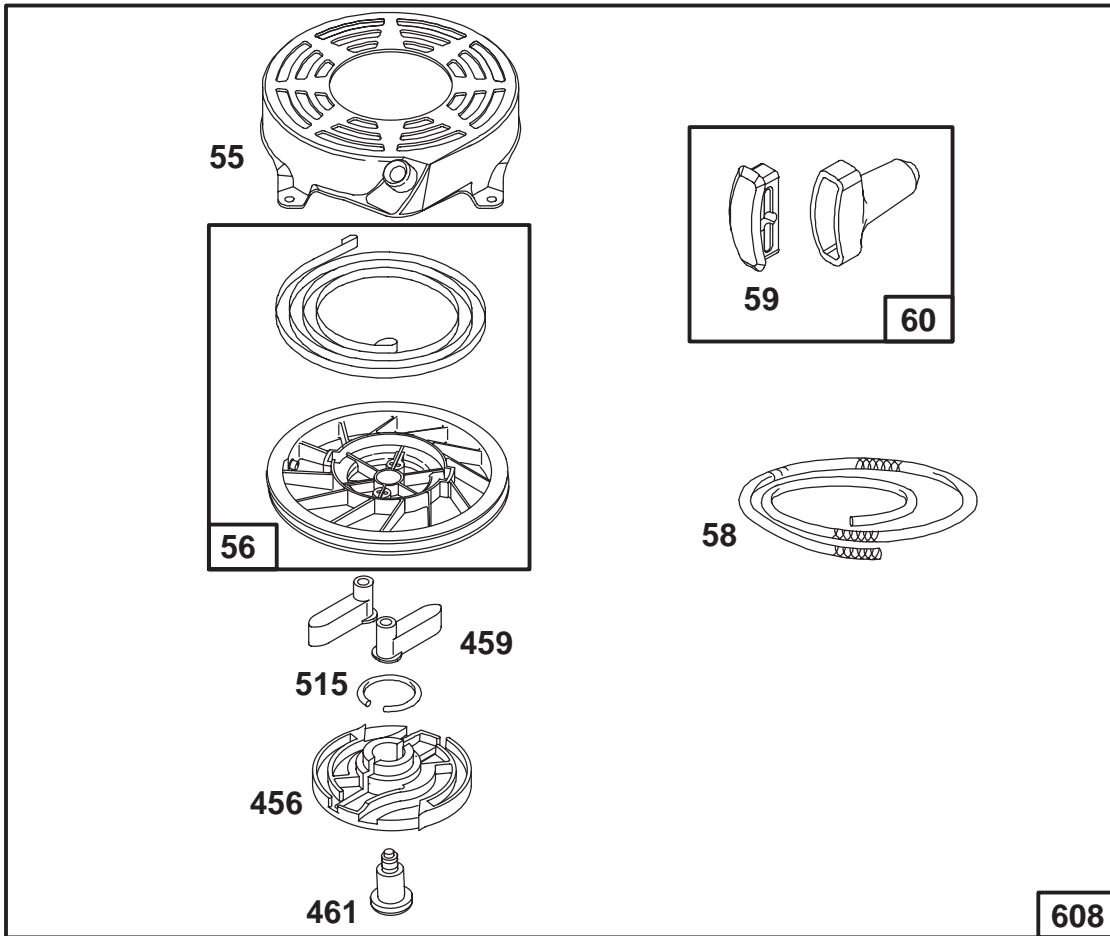

Assemblies include all parts shown in frames.

GTS 150

Ref. No.	Part No.	Description	No. Used
55	94-1666	Housing – Rewind Starter	1
56	94-1657	Pulley – Rewind Starter	1
59	77-7210	Insert – Rewind Handle	1
60	77-8520	Handle – Rewind Starter	1
65	77-8300	Screw – Hex. Hd.	1

Ref. No.	Part No.	Description	No. Used
456	94-1659	Retainer – Rewind Starter	1
459	94-1654	Pawl – Starter	1
461	94-1660	Screw – Rewind Starter	1
515	94-1655	Spring – Torsion	1
608	77-8450	Starter Assy. – Rewind	1