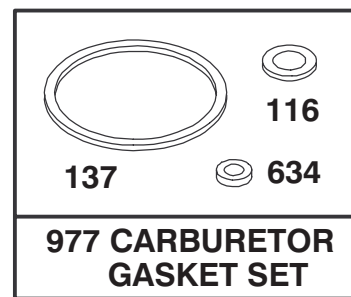

Assemblies include all parts shown in frames.

GTS 150

Ref. No.	Part No.	Description	No. Used
★3	77-9060	Seal - Oil	1
★7	77-7740	Gasket - Cylinder Head	1
★9	77-9250	Gasket - Breather	1
★9A	77-7410	Gasket - Breather	1
★12	77-7550	Gasket - Engine Base	1
★20	77-7570	Seal - Oil	1
●104	77-8180	Pin - Float Hinge	1
●◆116	77-7660	Gasket - Sealing	1
★116A	77-7660	O-Ring	1
●118	77-9620	Valve - Idle Adjust	1
121	77-9580	Carburetor Overhaul Kit	1
●122	77-7820	Adapter Assembly	1
●134	77-8110	Valve-Inlet (Includes Seat)	1
●◆137	77-8200	Gasket - Float Bowl	1

Ref. No.	Part No.	Description	No. Used
●147	77-9640	Jet - Pilot	1
★163	77-7960	Gasket - Air Cleaner	1
358	77-8900	Gasket Set	1
★524	77-7270	Seal - O-Ring	1
◆634	77-8150	Washer - Seal	1
★842	77-7300	Seal - O-Ring	1
★868	77-7890	Seal Assy. - Valve	1
★868A	77-7900	Seal - Valve	1
★883	77-7760	Gasket - Exhaust	1
977	77-8930	Gasket Set - Carburetor	1
★1022	77-7320	Gasket - Rocker Cover	1
●1039	77-7250	Limiter - Float	1
★1041	77-8590	Seal - Foam	1
●1091	77-9650	Cap - Limiter	1

● Included in Carburetor Overhaul Kit-Part No. 77-9580.
◆ Included in Carburetor Gasket Set-Part No. 77-8930.

★ Included in Gasket Set-Part No. 77-8900.