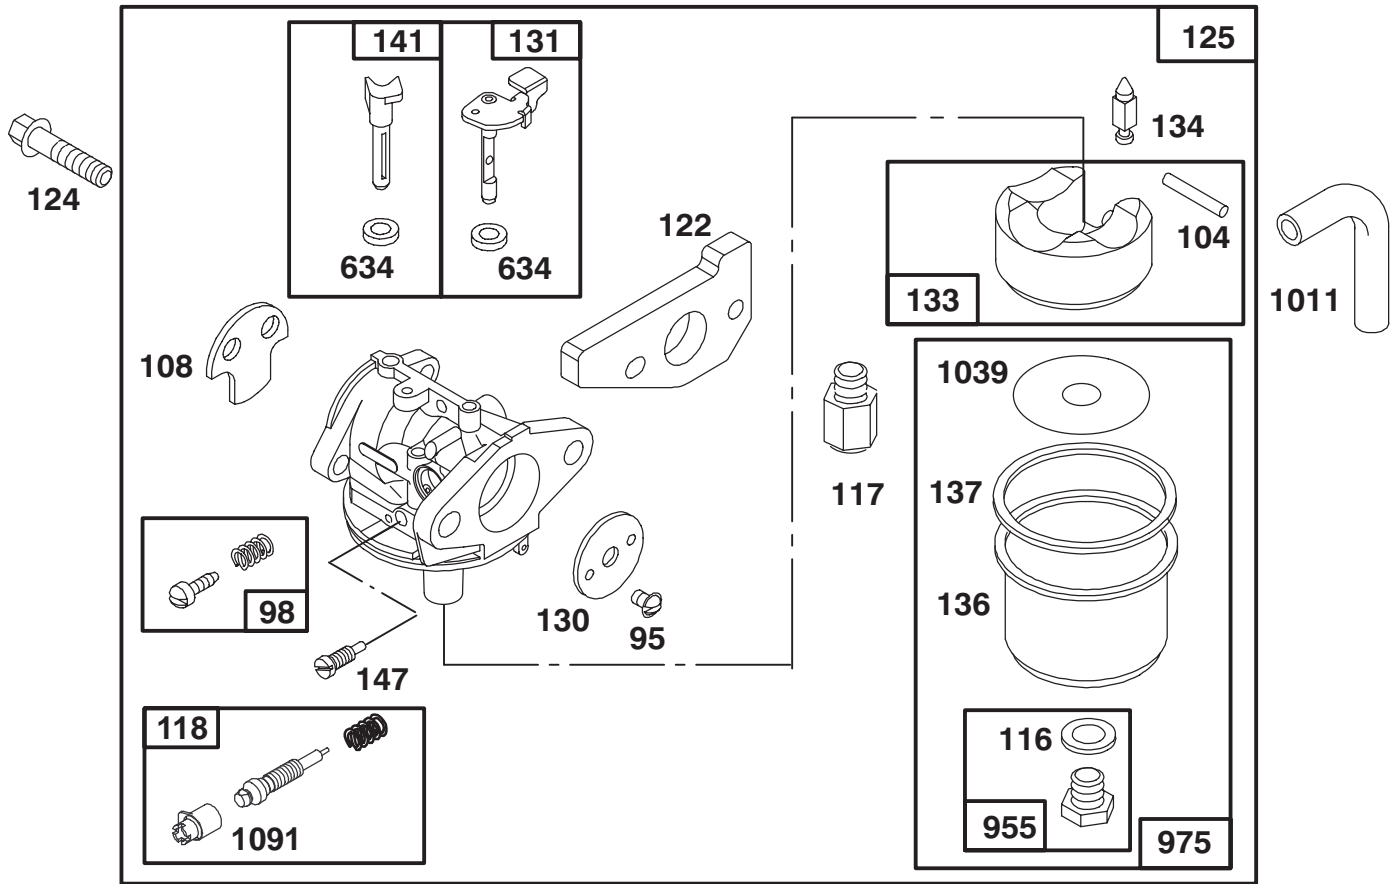

Assemblies include all parts shown in frames.

GTS 150

Ref. No.	Part No.	Description	No. Used
95	77-0890	Screw – Valve Mtg.	1
98	77-8240	Screw – Idle Speed	1
●104	77-8180	Pin – Float Hinge	1
108	77-9600	Valve – Choke	1
◆116	77-8210	Gasket – Sealing	1
117	94-1672	Jet – Main	1
		Note: 94-1650 Jet – Main (High Altitude)	1
●118	77-9620	Valve – Idle Adjust	1
●122	77-7820	Adapter Assy.	1
124	77-7970	Screw – Hex. Hd.	1
125	77-9630	Carburetor	1
130	77-8080	Valve – Throttle	1

Ref. No.	Part No.	Description	No. Used
131	77-8160	Shaft – Throttle	1
133	77-8170	Float – Carburetor	1
●134	77-8110	Valve–Inlet (Includes Seat)	1
136	77-7240	Bowl – Fuel	1
◆137	77-8200	Gasket – Float Bowl	1
141	77-8130	Shaft – Choke	1
●147	77-9640	Jet – Pilot	1
◆634	77-8150	Washer – Seal	1
955	77-8220	Screw – Hex. Head	1
975	77-8190	Bowl Assy. – Carburetor	1
1011	77-8040	Tube – Vent	1
●1039	77-7250	Limiter – Float	1
●1091	77-9650	Cap – Limiter	1

● Included in Carburetor Overhaul Kit—Part No. 77-9580.

◆ Included in Carburetor Gasket Set—Part No. 77-8930.