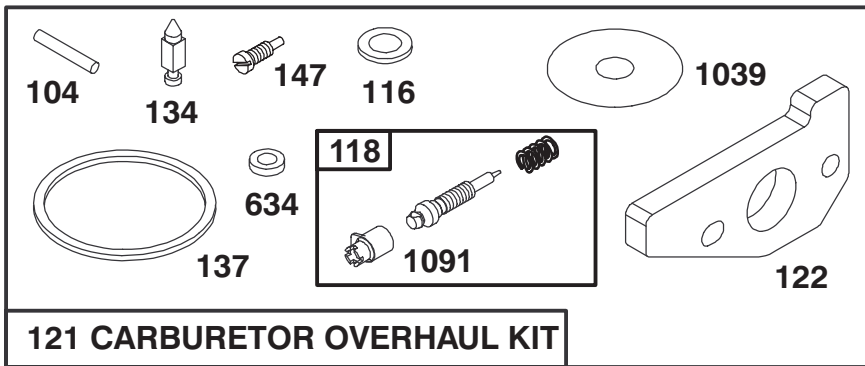

Assemblies include all parts shown in frames.

GTS 150

Ref. No.	Part No.	Description	No. Used
★3	77-9060	Seal - Oil	1
★7	77-7740	Gasket - Cylinder Head	1
★9	77-9250	Gasket - Breather	1
★9A	77-7410	Gasket - Breather	1
★12	77-7550	Gasket - Engine Base	1
★20	77-7570	Seal - Oil	1
●104	77-8180	Pin - Float Hinge	1
●◆116	77-7660	Gasket - Sealing	1
★116A	77-7660	O-Ring	1
●118	77-9620	Valve - Idle Adjust	1
121	77-9580	Carburetor Overhaul Kit	1
●122	77-7820	Adapter Assembly	1
●134	77-8110	Valve-Inlet (Includes Seat)	1
●◆137	77-8200	Gasket - Float Bowl	1

Ref. No.	Part No.	Description	No. Used
●147	77-9640	Jet - Pilot	1
★163	77-7960	Gasket - Air Cleaner	1
358	77-8900	Gasket Set	1
★524	77-7270	Seal - O-Ring	1
◆634	77-8150	Washer - Seal	1
★842	77-7300	Seal - O-Ring	1
★868	77-7890	Seal Assy. - Valve	1
★868A	77-7900	Seal - Valve	1
★883	77-7760	Gasket - Exhaust	1
977	77-8930	Gasket Set - Carburetor	1
★1022	77-7320	Gasket - Rocker Cover	1
●1039	77-7250	Limiter - Float	1
★1041	77-8590	Seal - Foam	1
●1091	77-9650	Cap - Limiter	1

● Included in Carburetor Overhaul Kit-Part No. 77-9580.
◆ Included in Carburetor Gasket Set-Part No. 77-8930.

★ Included in Gasket Set-Part No. 77-8900.