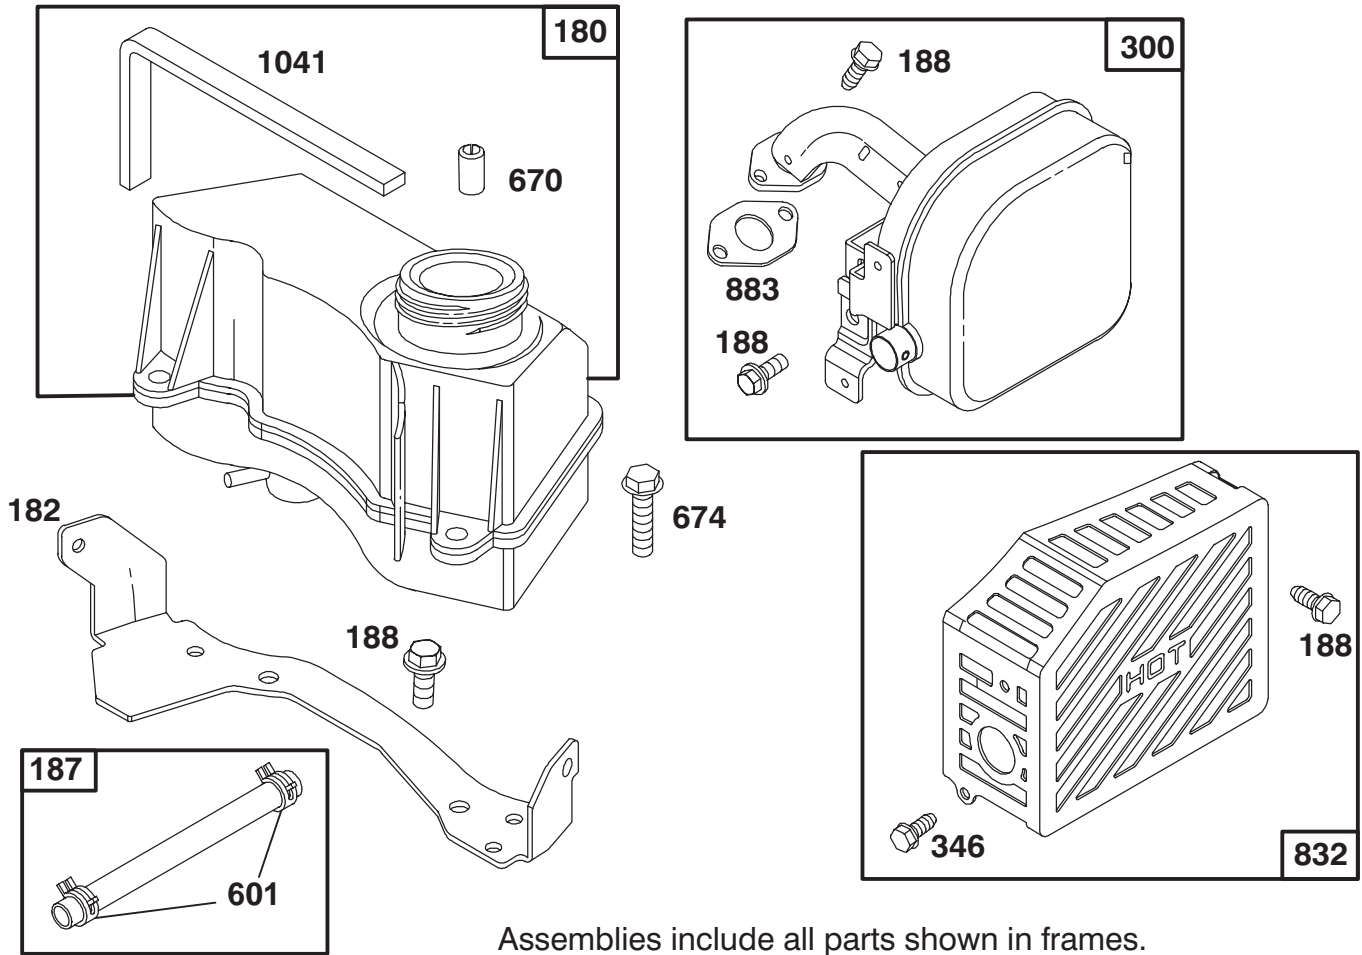

GTS 150

Ref. No.	Part No.	Description	No. Used
180	77-8580	Tank Assy. - Fuel	1
182	77-7170	Bracket - Fuel Tank	1
187	78-4100	Hose - Fuel (Cut To Required Length)	1
188	72-0310	Screw - Hex.	1
300	77-8640	Muffler - Exhaust	1
346	94-1674	Screw - Hex.	1

Ref. No.	Part No.	Description	No. Used
601	78-4690	Clamp - Fuel Hose	1
670	77-9030	Spacer - Fuel Tank (Includes 2)	1
674	77-8600	Screw - Tank Mtg.	1
832	77-9290	Guard - Muffler	1
*883	77-7760	Gasket - Exhaust	1
*1041	77-8590	Seal - Foam	1

* Included in Gasket Set-Part No. 77-8900