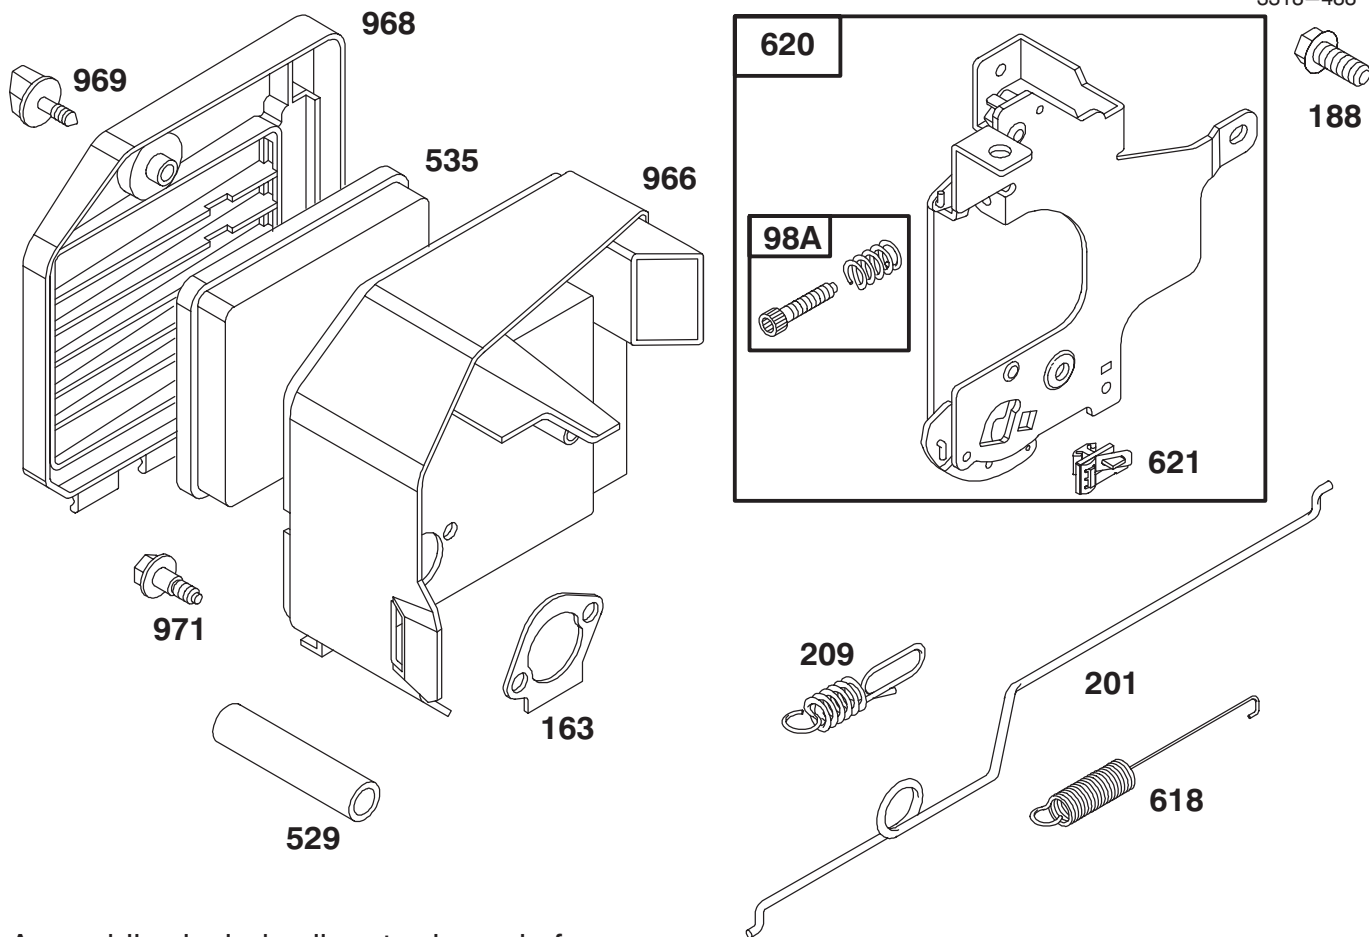

Assemblies include all parts shown in frames.

GTS 150

Ref. No.	Part No.	Description	No. Used
98A	77-8020	Screw Assy. - Speed Adj.	1
★163	77-7960	Gasket - Air Cleaner	1
188	94-1652	Screw - Hex. Head	1
201	77-7980	Link - Governor	1
209	77-7990	Spring - Governor	1
529	77-9470	Tube - Breather	1
535	77-7950	Element - Filter	1
		Note: 77-9010 Element - Paper (Optional)	1

Ref. No.	Part No.	Description	No. Used
618	77-8140	Spring - Choke	1
620	77-8000	Bracket - Carburetor	1
621	77-8010	Switch - Stop	1
966	77-7940	Base - Air Cleaner	1
968	77-7040	Cover - Air Cover	1
969	77-7920	Screw - Air Cleaner	1
971	77-7930	Screw - Air Cleaner	1

★ Included in Gasket Set-Part No. 77-8900.