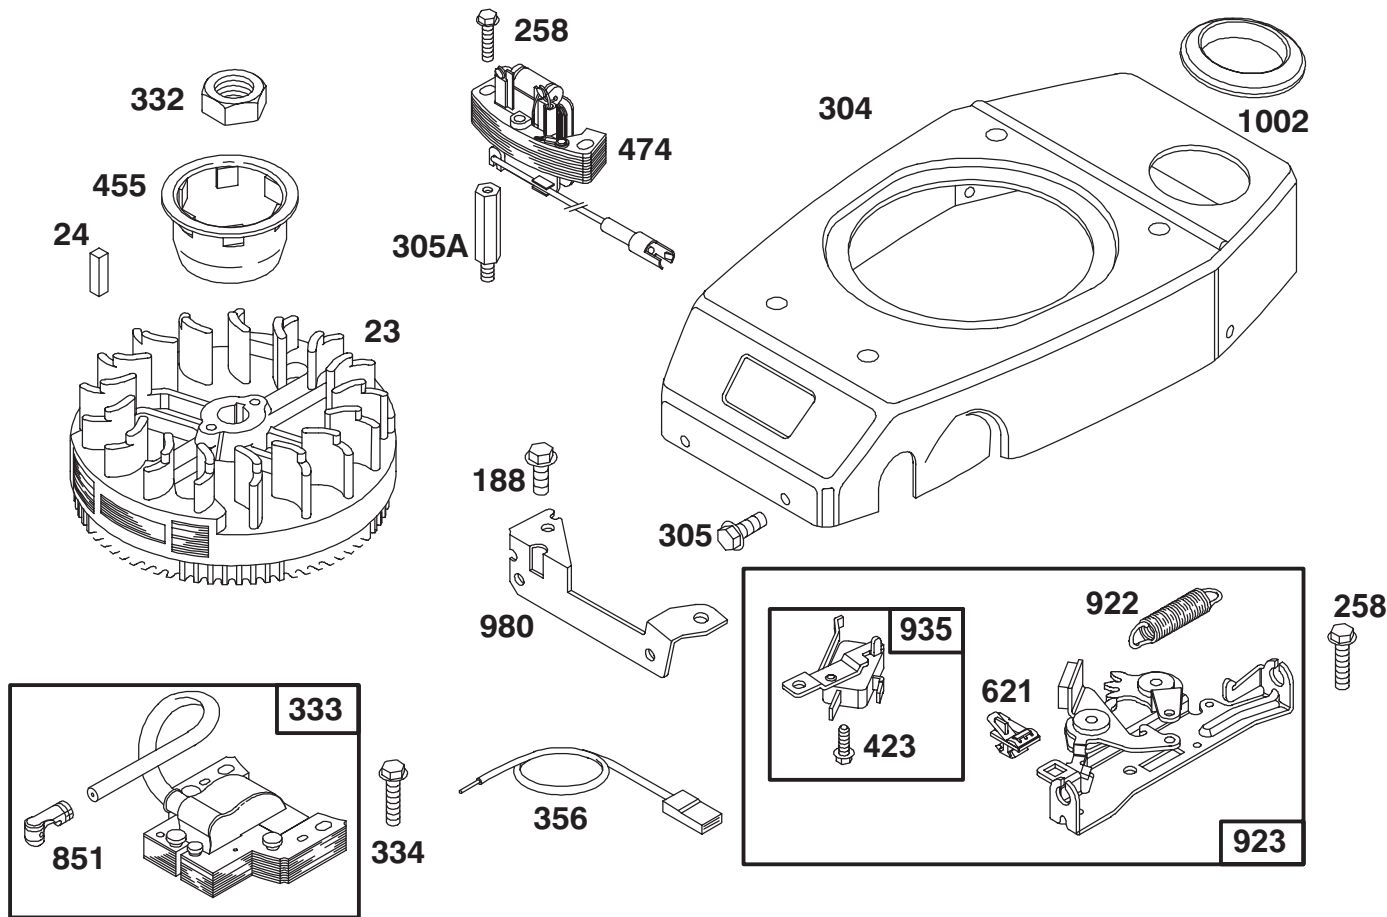

Assemblies include all parts shown in frames.

GTS 150

Ref. No.	Part No.	Description	No. Used
23	77-8320	Flywheel – Magneto	1
24	77-8340	Key – Flywheel	1
188	94-1652	Screw – Hex. Head	1
258	77-8870	Screw – Hex. Head	1
304	77-9480	Housing – Blower	1
305	77-8310	Screw – Hex. Head	1
305A	77-8390	Stud – Stator Mounting	1
332	94-1673	Nut – Flywheel	1
333	77-8420	Armature – Magneto	1
334	77-9420	Screw – Armature Mtg.	1
356	77-8400	Wire – Ground	1

Ref. No.	Part No.	Description	No. Used
423	77-9520	Screw – Hex.	1
455	94-1653	Cup – Starter	1
474	77-8370	Stator Assembly	1
621	77-8010	Switch – Stop	1
851	77-9450	Terminal – Spark Plug	1
922	94-1663	Spring – Brake	1
923	77-9460	Brake Assembly	1
935	77-9530	Switch – Interlock	1
980	77-7140	Bracket – Blower Housing	1
1002	77-7180	Grommet	1