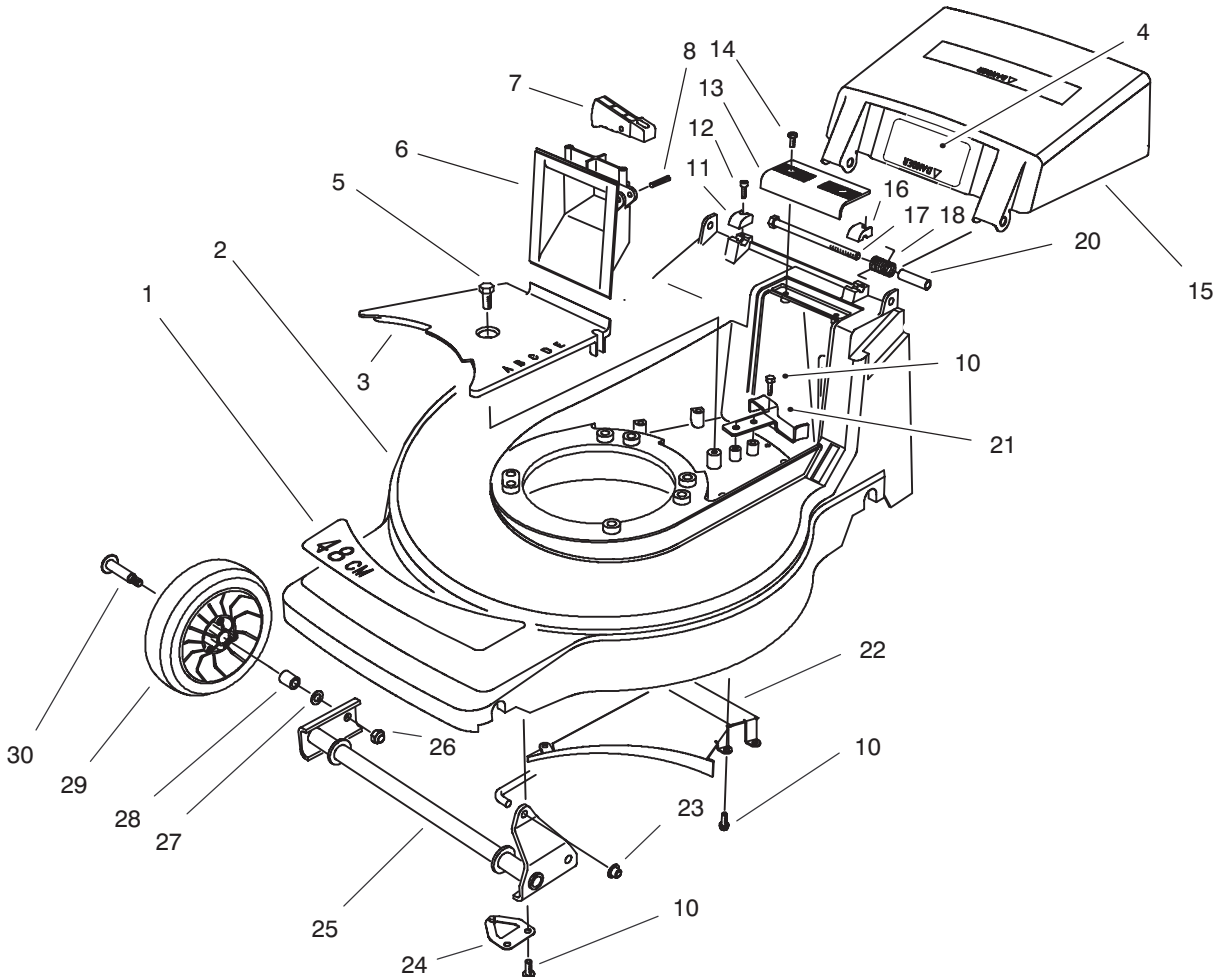

MODEL NO. 20929B-6900001 & UP

PARTS CATALOG

48cm REAR BAGGING MOWER

C-2209

HOUSING ASSEMBLY

Ref. No.	Part No.	Description	No. Used
1	71-9860	Decal - 48cm	1
2	16-5979	Housing - 48cm	1
3	71-7920	Cover - Belt	1
4	93-4105	Decal - Danger	1
5	32144-70	Screw - Hex. Flange Hd.	1
6	71-7870	Grip - Lower	1
7	71-7930	Trigger - H.O.C.	1
8	3284-5	Pin - Roll	1
10	32144-4	Screw - Thread Forming	10
11	71-7910	Cap - Hinge Bolt R.H.	1
12	65-5210	Screw - Thread Forming	2
13	71-7860	Grip - Upper	1
14	32144-97	Screw - Thread Forming	2
15	71-9800	Door - Discharge	1
16	71-7900	Cap - Hinge Bolt L.H.	1

Ref. No.	Part No.	Description	No. Used
17	322-29	Screw - Cap Hex. Hd.	2
18	71-9840	Spring - Door	2
20	71-8580	Spacer - Door	2
21	71-7890	Guide - Belt Rear	1
22	71-7990	Ramp - Discharge	1
23	32112-11	Nut - Push	1
24	71-8830	Retainer - Shaft	2
25	71-7820	Pivot - Front	1
26	3296-5	Nut - Lock	2
27	40-1940	Washer - Wheel	2
28	27-6250	Bushing - Wheel	4
29	46-1113	Wheel & Tire Assembly (Incl. Ref. #28)	2
30	27-6230	Bolt - Wheel	2

C-2085

ENGINE ASSEMBLY

Ref. No.	Part No.	Description	No. Used
1	77-8953	Engine - Complete	1
2	92-2289	Plate - Toro Logo	1
3	93-4355	Decal - Recoil	1
4	32144-102	Screw - Thread Forming	3
5	32144-4	Screw - Thread Forming	2
6	71-7940	Retainer - Blade	1
7	92-9813	Blade - 48cm	1
9	3253-22	Washer - Lock	1
10	26-0672	Bolt - Blade	1