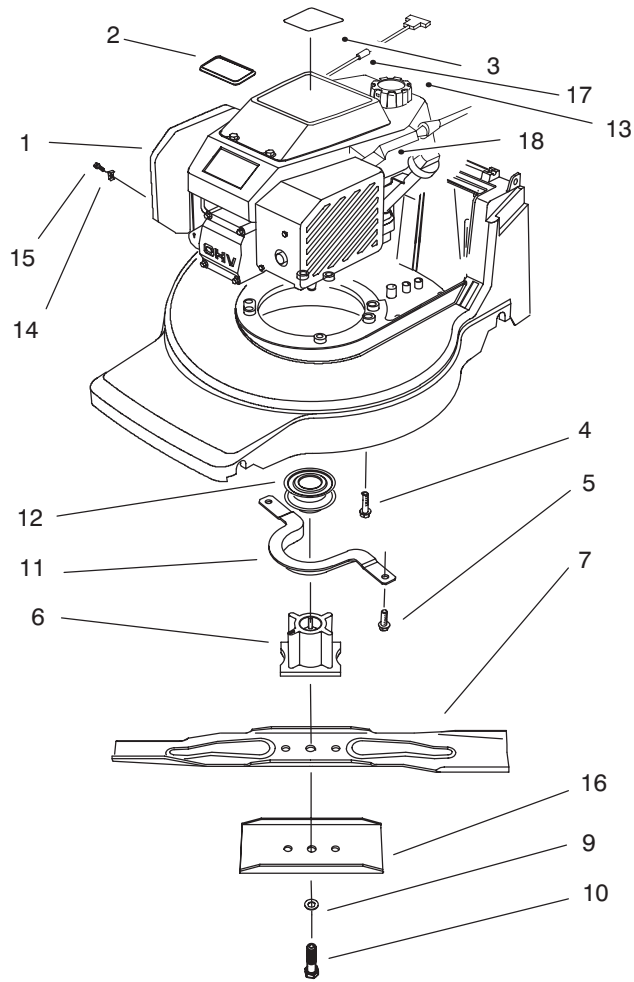

MODEL NO. 20929B-6900001 & UP

PARTS CATALOG

48cm REAR BAGGING MOWER

C-2209

HOUSING ASSEMBLY

Ref. No.	Part No.	Description	No. Used
1	71-9860	Decal - 48cm	1
2	16-5979	Housing - 48cm	1
3	71-7920	Cover - Belt	1
4	93-4105	Decal - Danger	1
5	32144-70	Screw - Hex. Flange Hd.	1
6	71-7870	Grip - Lower	1
7	71-7930	Trigger - H.O.C.	1
8	3284-5	Pin - Roll	1
10	32144-4	Screw - Thread Forming	10
11	71-7910	Cap - Hinge Bolt R.H.	1
12	65-5210	Screw - Thread Forming	2
13	71-7860	Grip - Upper	1
14	32144-97	Screw - Thread Forming	2
15	71-9800	Door - Discharge	1
16	71-7900	Cap - Hinge Bolt L.H.	1

Ref. No.	Part No.	Description	No. Used
17	322-29	Screw - Cap Hex. Hd.	2
18	71-9840	Spring - Door	2
20	71-8580	Spacer - Door	2
21	71-7890	Guide - Belt Rear	1
22	71-7990	Ramp - Discharge	1
23	32112-11	Nut - Push	1
24	71-8830	Retainer - Shaft	2
25	71-7820	Pivot - Front	1
26	3296-5	Nut - Lock	2
27	40-1940	Washer - Wheel	2
28	27-6250	Bushing - Wheel	4
29	46-1113	Wheel & Tire Assembly (Incl. Ref. #28)	2
30	27-6230	Bolt - Wheel	2

C-2085

ENGINE ASSEMBLY

Ref. No.	Part No.	Description	No. Used
1	77-8953	Engine - Complete	1
2	92-2289	Plate - Toro Logo	1
3	93-4355	Decal - Recoil	1
4	32144-102	Screw - Thread Forming	3
5	32144-4	Screw - Thread Forming	2
6	71-7940	Retainer - Blade	1
7	92-9813	Blade - 48cm	1
9	3253-22	Washer - Lock	1
10	26-0672	Bolt - Blade	1