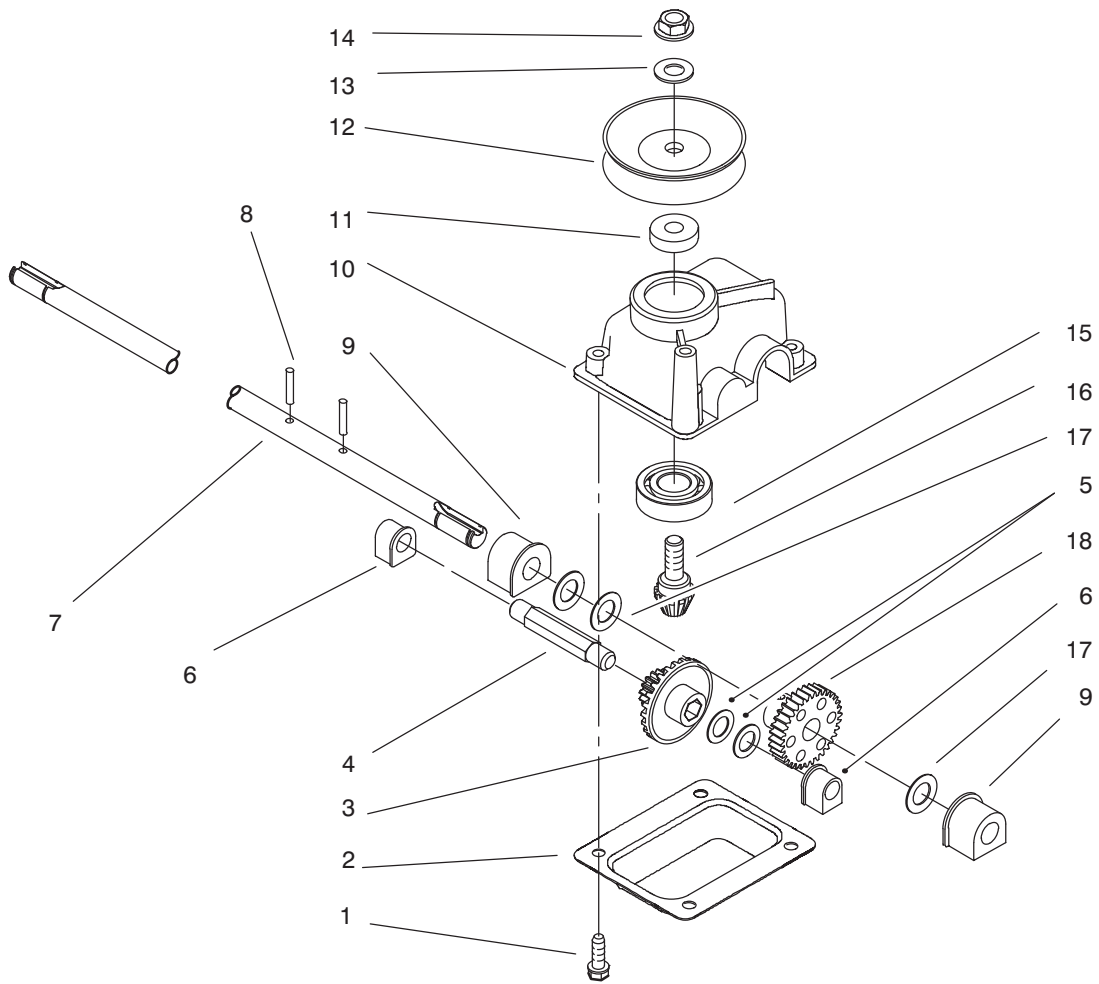

C-1292

GEARCASE ASSEMBLY NO. 71-9600

Ref. No.	Part No.	Description	No. Used
1	49-2040	Screw - Taptite	4
2	614668	Cover - Gear Case	1
3	55-3760	Pinion - 15 Tooth	1
4	614696	Shaft - Intermediate	1
5	36-4791	Washer	2
6	60-8750	Bushing	2
7	71-9620	Shaft - Output	1
8	32121-63	Pin - Spirol	2
9	60-8850	Bushing - Output	2
10	614578	Gearcase	1

Ref. No.	Part No.	Description	No. Used
11	62-6660	Spacer	1
12	71-9610	Pulley - Half	2
13	3256-24	Washer	1
14	3296-5	Nut	1
15	38-7820	Bearing - Ball	1
16	60-8890	Gear - Bevel Pinion	1
17	36-4780	Washer - Thrust	3
18	614596	Gear 34 Tooth	1
*	71-9600	Gear Case Ass'y Complete	1

*Not Illustrated