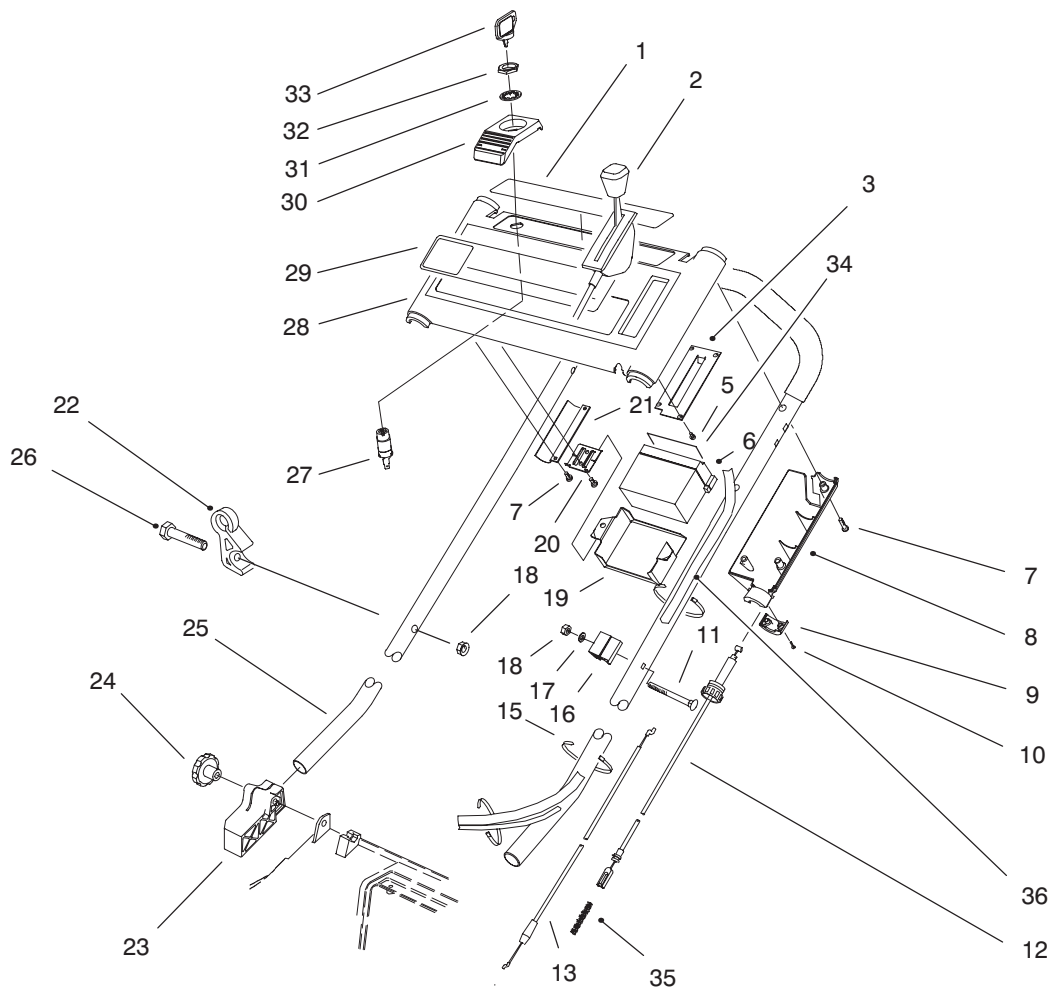

C-2085

ENGINE ASSEMBLY

Ref. No.	Part No.	Description	No. Used
1	77-8953	Engine - Complete	1
2	92-2289	Plate - Toro Logo	1
3	93-4355	Decal - Recoil	1
4	32144-102	Screw - Thread Forming	3
5	32144-4	Screw - Thread Forming	2
6	71-7940	Retainer - Blade	1
7	92-9813	Blade - 48cm	1
9	3253-22	Washer - Lock	1
10	26-0672	Bolt - Blade	1

*Not Illustrated

C-1292

GEARCASE ASSEMBLY NO. 71-9600

Ref. No.	Part No.	Description	No. Used
1	49-2040	Screw - Taptite	4
2	614668	Cover - Gear Case	1
3	55-3760	Pinion - 15 Tooth	1
4	614696	Shaft - Intermediate	1
5	36-4791	Washer	2
6	60-8750	Bushing	2
7	71-9620	Shaft - Output	1
8	32121-63	Pin - Spirol	2
9	60-8850	Bushing - Output	2
10	614578	Gearcase	1

*Not Illustrated

C-2210

HANDLE ASSEMBLY

Ref. No.	Part No.	Description	No. Used
1	94-6028	Decal - Instruction	1
2	93-1115	Control - Throttle	1
3	71-8040	Plate - Throttle	1
5	32144-98	Screw - Phillips Pan Hd.	4
6	55-7520	Battery Assembly	1
7	32144-97	Screw - Phillips Pan Hd.	9
8	93-0339	Cover - Throttle Lower	1
9	71-7630	Cap - Throttle Lower	1
10	32144-99	Screw - Phillips Pan Hd.	2
11	92-2270	Screw - Handle	1
12	94-6754	Cable - Traction	1
13	93-1116	Cable - Brake	1
15	3290-378	Tie - Cable	3
16	46-6980	Support - Cable	1
17	3256-1	Washer - Flat	1
18	3296-73	Nut - Lock	2
19	55-8180	Retainer - Battery	1
20	71-8280	Bracket - Battery	2
21	71-8130	Bracket - Control	1
22	93-3772	Guide - Rope	1