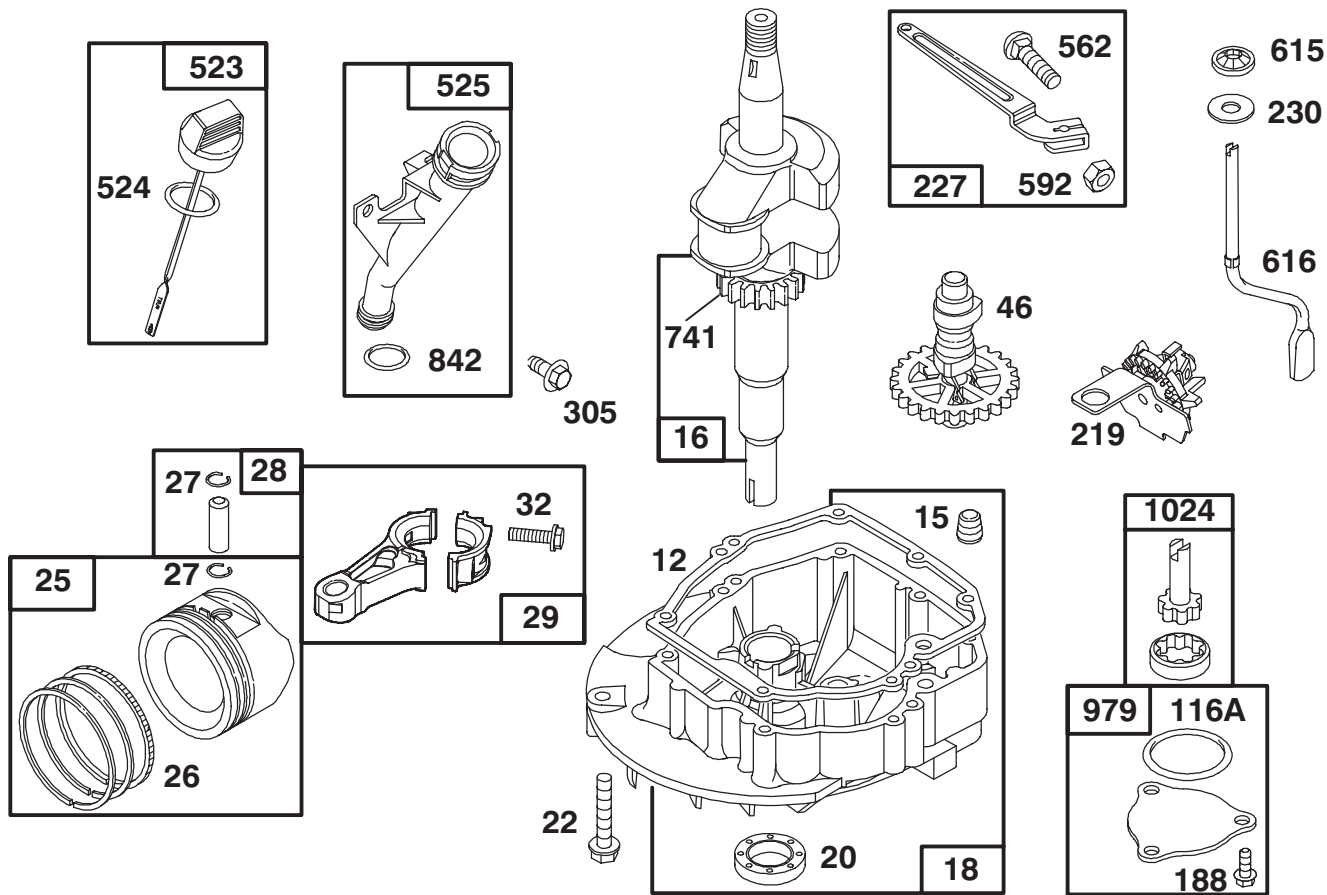

Assemblies include all parts shown in frames.

GTS 150

Ref. No.	Part No.	Description	No. Used
★12	77-7550	Gasket – Engine Base	1
15	77-9590	Plug – Pipe	1
16	77-7520	Crankshaft	1
		Note: Order Part #77-7540 For Timing Gear Key.	
18	77-7560	Base – Engine	1
★20	77-7570	Seal – Oil	1
22	77-9070	Screw – Engine Base	1
		Note: 77-9080 Screw – Engine Base (Used in Hole Nearest Breather)	1
25	77-7690	Piston Assy. (Std.)	1
26	77-7700	Ring Set (Std.)	1
27	77-7710	Lock – Piston Pin	1
28	77-9340	Pin Assy. – Piston	1
29	77-7670	Rod – Connecting	1
32	77-9350	Screw – Connecting Rod	1
46	77-7490	Gear – Cam	1

Ref. No.	Part No.	Description	No. Used
★116A	77-7660	O-Ring	1
188	94-1652	Screw – Hex. Head	1
219	77-7500	Gear – Governor	1
227	77-7370	Lever Assy. – Governor	1
230	77-7470	Washer	1
305	77-8310	Screw – Hex. Head	1
523	77-7260	Dipstick – Oil	1
★524	77-7270	Seal – O-Ring	1
525	77-7280	Tube – Oil Filler	1
562	94-1670	Bolt – Governor Lever	1
592	94-1671	Nut – Hex.	1
615	77-7480	Pushnut	1
616	77-7460	Crank – Governor	1
741	77-7530	Gear – Timing	1
★842	77-7300	Seal – O-Ring	1
979	77-7650	Cover – Oil Pump	1
1024	77-7640	Pump – Oil	1

★ Included in Gasket Set—Part No. 77-8900.