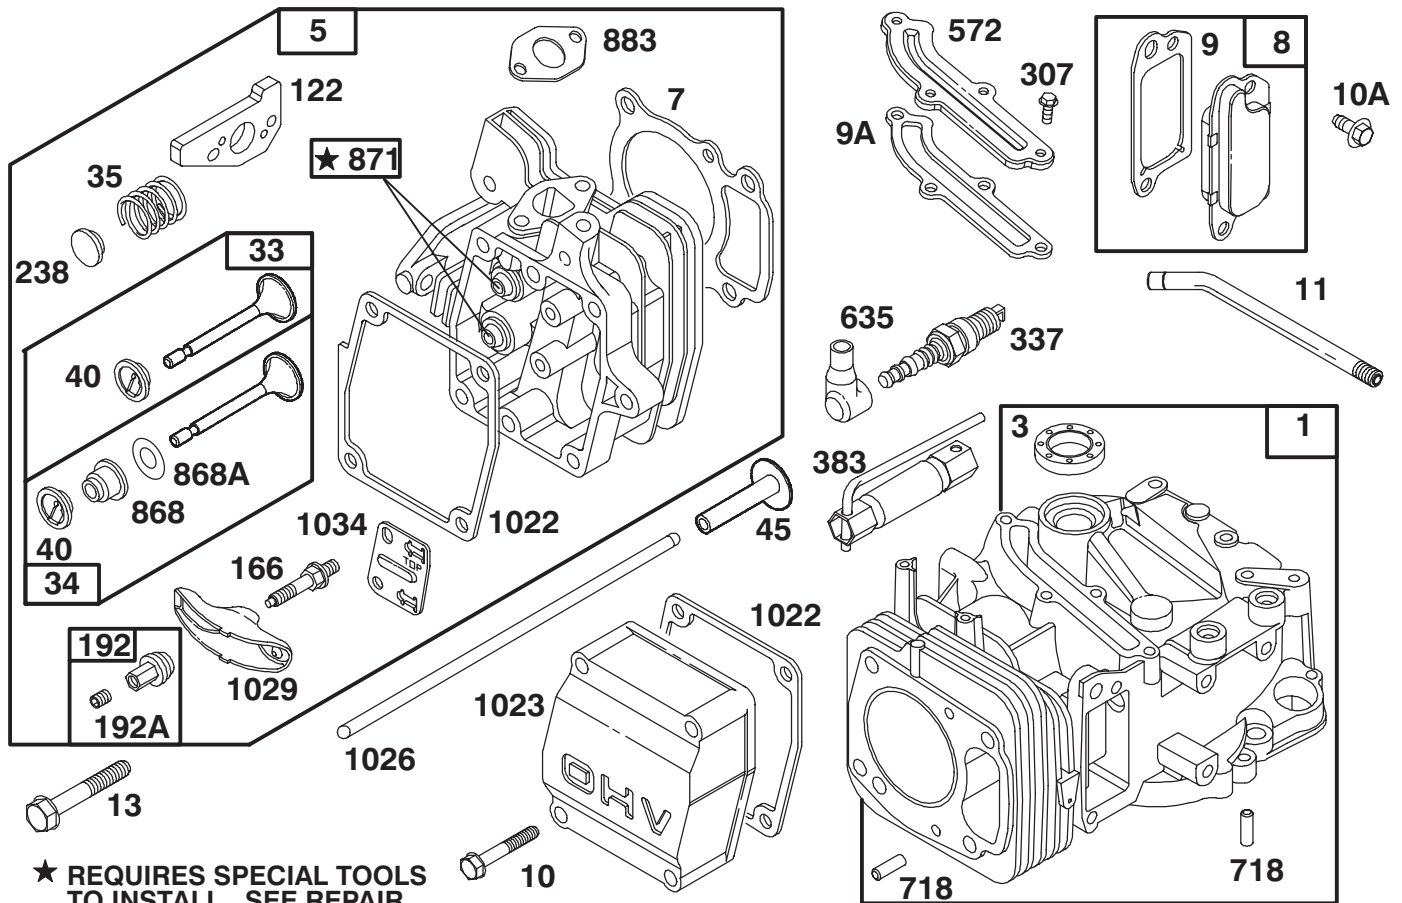

Assemblies include all parts shown in frames.

GTS 150

Ref. No.	Part No.	Description	No. Used
1	77-7590	Cylinder	1
★3	77-9060	Seal - Oil	1
5	77-7730	Head - Cylinder	1
★7	77-7740	Gasket - Cylinder Head	1
8	77-9300	Breather Assy.	1
★9	77-9250	Gasket - Breather	1
★9A	77-7410	Gasket - Breather	1
10	77-7360	Screw - Hex. Head (Valve Cover)	1
10A	77-9200	Screw - Hex. Head	1
11	77-9410	Tube - Breather	1
13	77-9590	Screw - Cylinder Head	1
33	77-7860	Valve - Exhaust	1
34	77-7880	Valve - Intake	1
35	77-7810	Spring - Valve	1
40	77-7870	Retainer - Spring	1
45	77-7610	Tappet - Valve	1
●122	77-7820	Adapter Assy.	1
166	77-7780	Stud - Rocker Arm	1

Ref. No.	Part No.	Description	No. Used
192	77-7910	Ball & Screw-Rocker Arm	1
192A	77-9310	Screw - Set	1
238	77-7800	Cap - Valve	1
307	77-7420	Screw - Breather Cover	1
337	77-7330	Plug - Spark	1
383	94-1664	Wrench - Spark Plug	1
572	77-7400	Cover - Breather	1
635	77-7340	Elbow - Spark Plug	1
718	77-7600	Pin - Cylinder	1
★868	94-1669	Seal Assy. - Valve	1
★868A	77-7900	Seal - Valve	1
871	77-7850	Bushing - Guide	1
★883	77-7760	Gasket - Exhaust	1
★1022	77-7320	Gasket - Rocker Cover	1
1023	77-9320	Cover - Valve	1
1026	77-7620	Rod - Push	1
1029	77-7790	Arm - Rocker	1
1034	77-7770	Guide - Push Rod	1

★ Included in Gasket Set-Part No. 77-8900.

● Included in Carburetor Overhaul Kit-Part No. 77-9580.