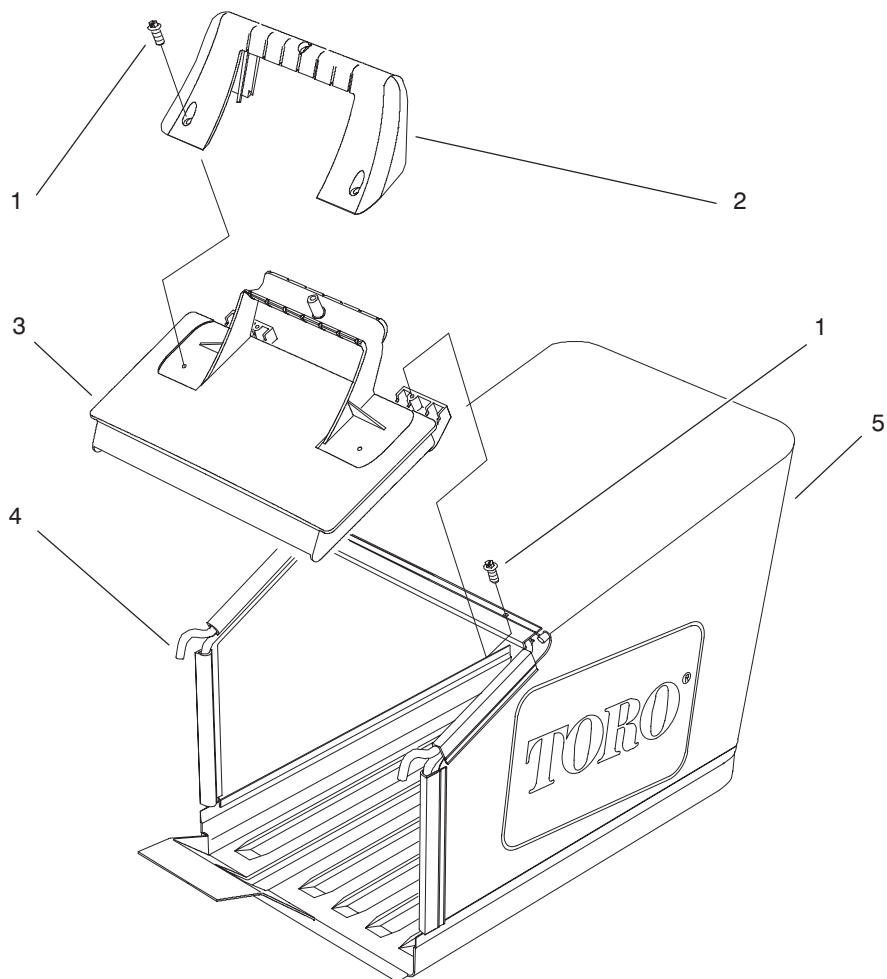

*Not Illustrated

C-2492

CONTROL ASSEMBLY

Ref. No.	Part No.	Description	No. Used
1	17-9428	Screw	2
2	66-0330	Spacer - Support	2
3	3296-74	Nut - Flange, Nylon	2

Ref. No.	Part No.	Description	No. Used
4	94-4365	Bail - Traction	1
5	94-4364	Bail - Brake	1