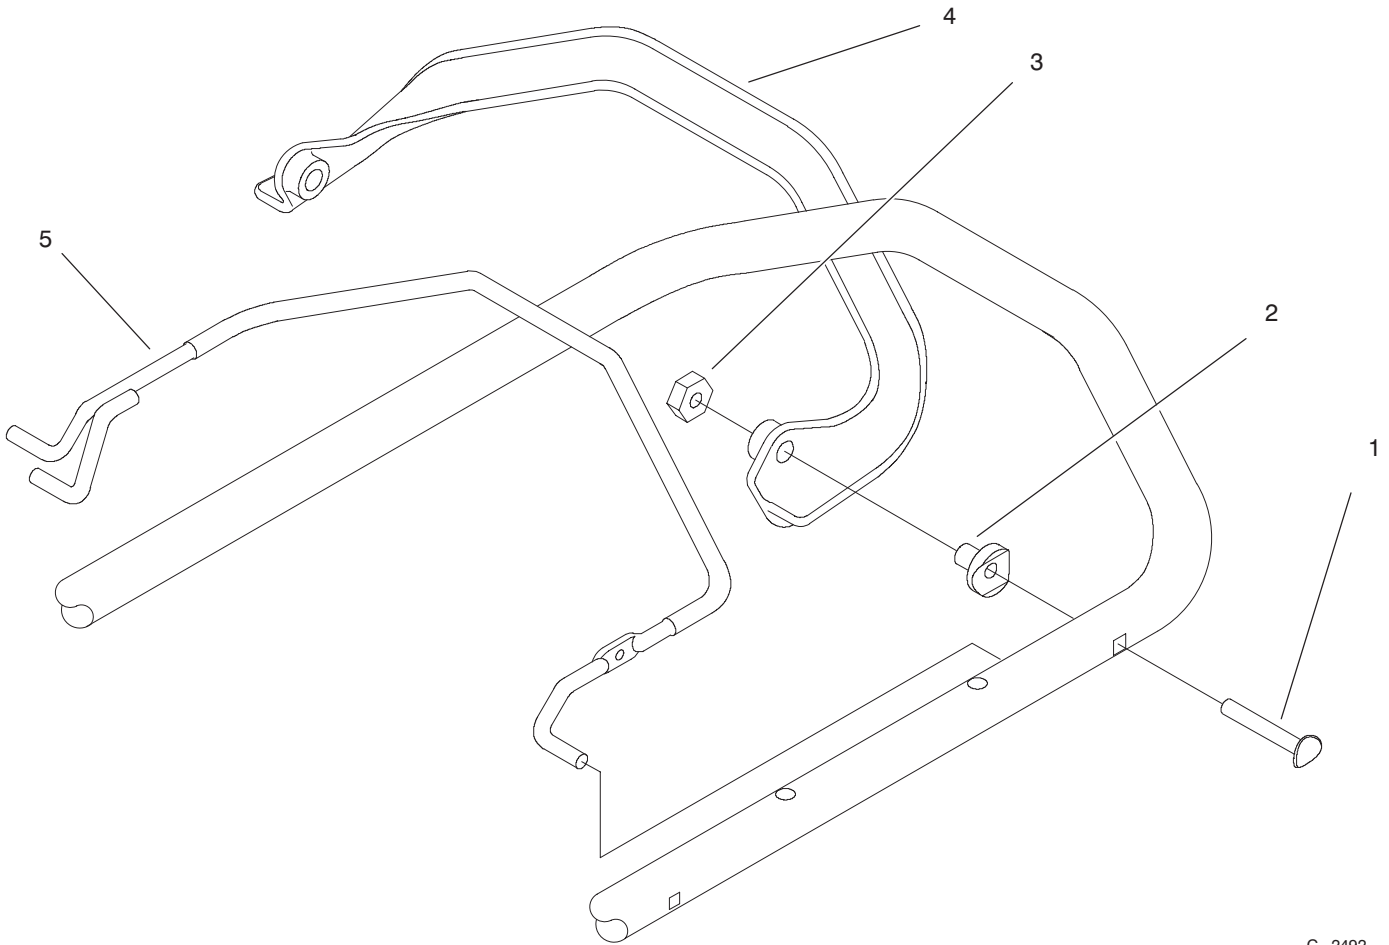

*Not Illustrated

C-2210

HANDLE ASSEMBLY

Ref. No.	Part No.	Description	No. Used
1	94-6028	Decal - Instruction	1
2	93-1115	Control - Throttle	1
3	71-8040	Plate - Throttle	1
5	32144-98	Screw - Phillips Pan Hd.	4
6	55-7520	Battery Assembly	1
7	32144-97	Screw - Phillips Pan Hd.	9
8	93-0339	Cover - Throttle Lower	1
9	71-7630	Cap - Throttle Lower	1
10	32144-99	Screw - Phillips Pan Hd.	2
11	92-2270	Screw - Handle	1
12	94-6754	Cable - Traction	1
13	93-1116	Cable - Brake	1
15	3290-378	Tie - Cable	3
16	46-6980	Support - Cable	1
17	3256-1	Washer - Flat	1
18	3296-73	Nut - Lock	2
19	55-8180	Retainer - Battery	1
20	71-8280	Bracket - Battery	2
21	71-8130	Bracket - Control	1
22	93-3772	Guide - Rope	1

*Not Illustrated

C-2492

CONTROL ASSEMBLY

Ref. No.	Part No.	Description	No. Used
1	17-9428	Screw	2
2	66-0330	Spacer - Support	2
3	3296-74	Nut - Flange, Nylon	2

Ref. No.	Part No.	Description	No. Used
4	94-4365	Bail - Traction	1
5	94-4364	Bail - Brake	1