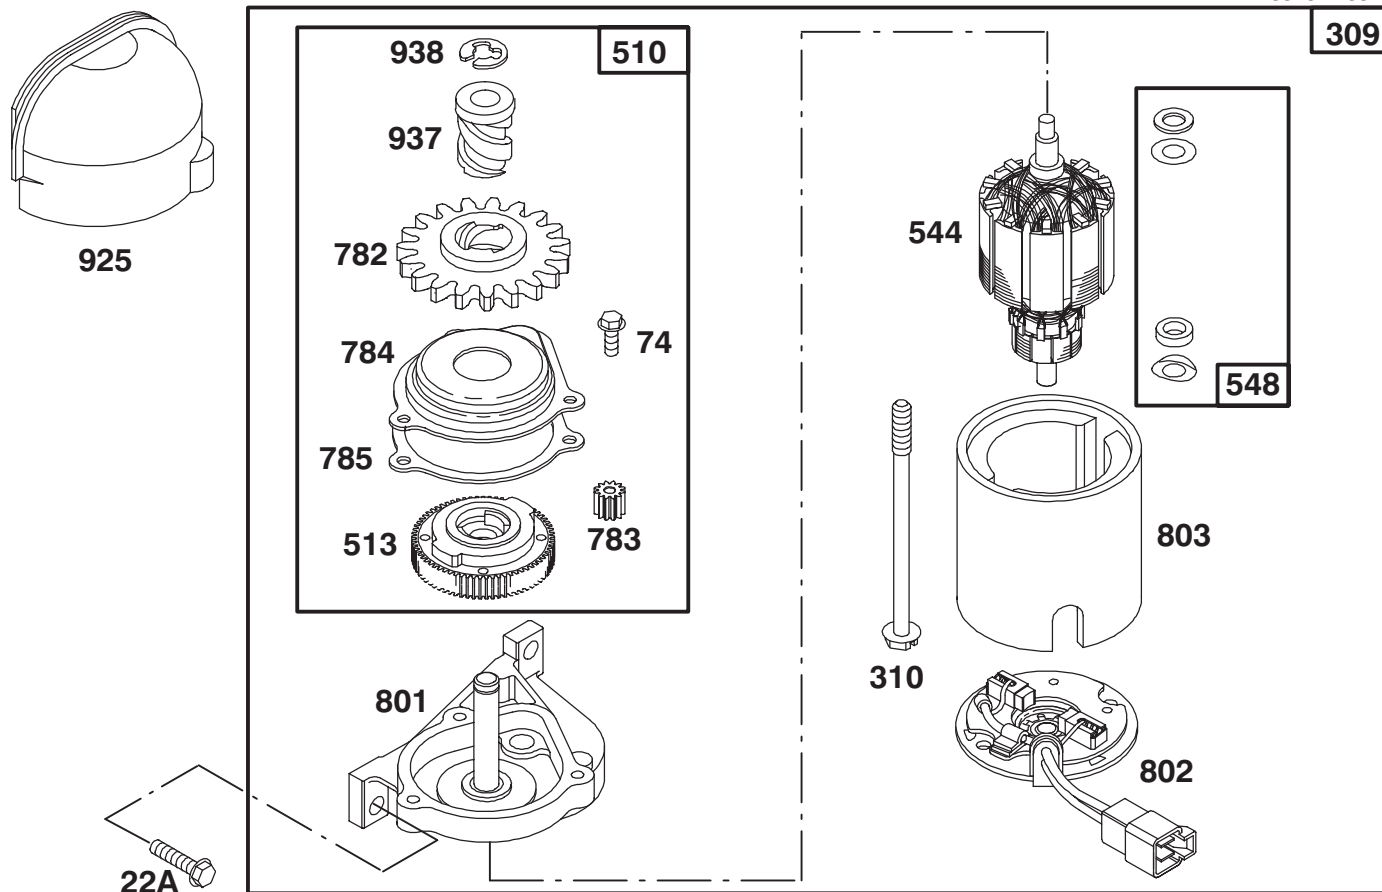

Assemblies include all parts shown in frames.

GTS 150

Ref. No.	Part No.	Description	No. Used
22A	77-8720	Screw - Hex. Head	1
74	77-7420	Screw - Hex. Head	1
309	77-8670	Motor - Starter	1
310	77-8710	Screw - Hex. Head	1
510	77-8910	Drive Kit	1
513	77-8770	Clutch Assembly	1
544	77-8730	Armature Assembly	1
548	77-8740	Washer Set	1
782	77-8810	Pinion - Starter	1

Ref. No.	Part No.	Description	No. Used
783	77-8760	Gear - Pinion	1
784	77-8780	Cover - Gear	1
785	77-8790	Gasket - Cover	1
801	77-8680	Bracket Assembly	1
802	77-8690	Head Assembly	1
803	77-8700	Shell and Magnet Assy.	1
925	77-7200	Cover - Starter	1
937	77-8820	Spline - Starter	1
938	77-8830	Retainer - Lock	1