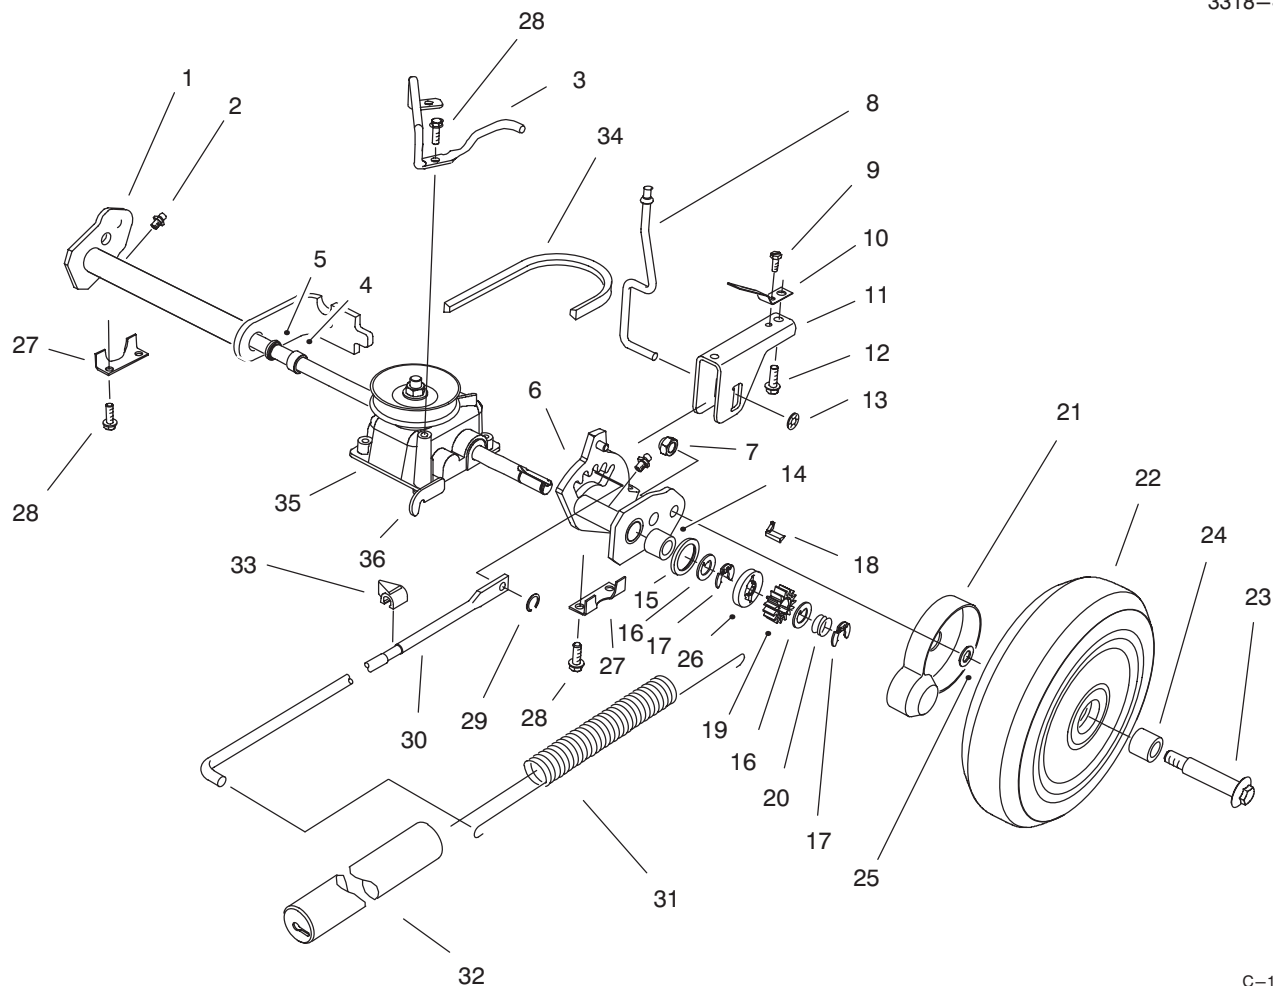

MODEL NO. 20929B-6900001 & UP

PARTS CATALOG

48cm REAR BAGGING MOWER

C-2209

HOUSING ASSEMBLY

Ref. No.	Part No.	Description	No. Used
1	71-9860	Decal - 48cm	1
2	16-5979	Housing - 48cm	1
3	71-7920	Cover - Belt	1
4	93-4105	Decal - Danger	1
5	32144-70	Screw - Hex. Flange Hd.	1
6	71-7870	Grip - Lower	1
7	71-7930	Trigger - H.O.C.	1
8	3284-5	Pin - Roll	1
10	32144-4	Screw - Thread Forming	10
11	71-7910	Cap - Hinge Bolt R.H.	1
12	65-5210	Screw - Thread Forming	2
13	71-7860	Grip - Upper	1
14	32144-97	Screw - Thread Forming	2
15	71-9800	Door - Discharge	1
16	71-7900	Cap - Hinge Bolt L.H.	1

Ref. No.	Part No.	Description	No. Used
17	322-29	Screw - Cap Hex. Hd.	2
18	71-9840	Spring - Door	2
20	71-8580	Spacer - Door	2
21	71-7890	Guide - Belt Rear	1
22	71-7990	Ramp - Discharge	1
23	32112-11	Nut - Push	1
24	71-8830	Retainer - Shaft	2
25	71-7820	Pivot - Front	1
26	3296-5	Nut - Lock	2
27	40-1940	Washer - Wheel	2
28	27-6250	Bushing - Wheel	4
29	46-1113	Wheel & Tire Assembly (Incl. Ref. #28)	2
30	27-6230	Bolt - Wheel	2

C-2085

ENGINE ASSEMBLY

Ref. No.	Part No.	Description	No. Used
1	77-8953	Engine - Complete	1
2	92-2289	Plate - Toro Logo	1
3	93-4355	Decal - Recoil	1
4	32144-102	Screw - Thread Forming	3
5	32144-4	Screw - Thread Forming	2
6	71-7940	Retainer - Blade	1
7	92-9813	Blade - 48cm	1
9	3253-22	Washer - Lock	1
10	26-0672	Bolt - Blade	1

Ref. No.	Part No.	Description	No. Used
11	71-7960	Guide - Engine Belt	1
12	62-7550	Pulley - Driver	1
13	93-7198	Cap - Gas	1
14	2210-249	Clamp - Casing	1
15	86-7990	Screw - Clamp	1
16	92-9812	Stiffener - Blade	1
17	2210-316	Stop - Rope	1
18	77-9550	Cover - Brake	1