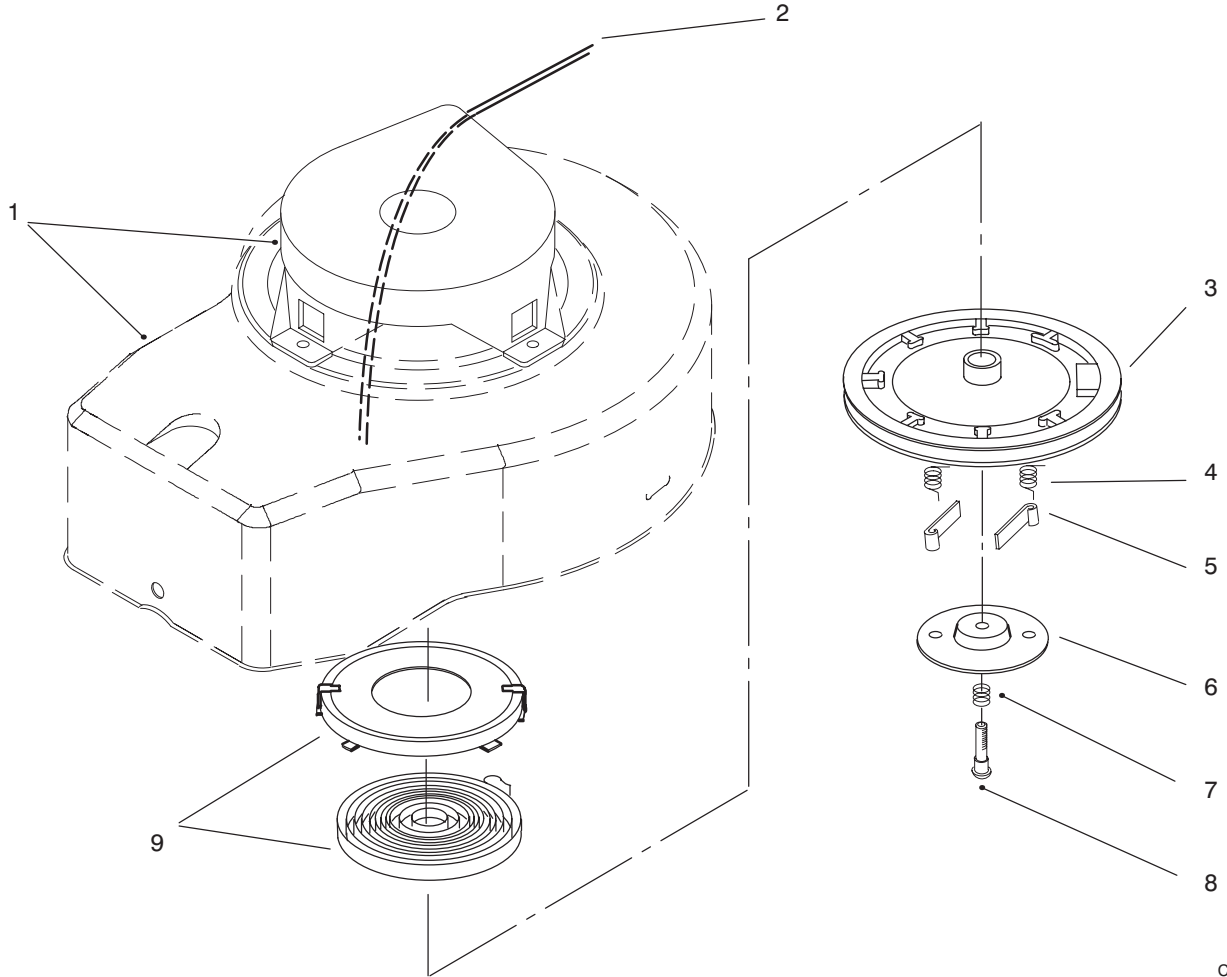

C-1309

RECOIL STARTER ASSEMBLY

Ref. No.	Part No.	Description	No. Used
1	93-4304	Housing Assembly	1
2	92-4928	Rope -Starter	1
3	92-4929	Pulley Assembly	1
4	92-4930	Spring - Dog	2
5	92-4931	Dog	2

Ref. No.	Part No.	Description	No. Used
6	92-9692	Retainer	1
7	92-4933	Screw	1
8	92-4934	Spring	1
9	92-4935	Spring Keeper Assembly	1