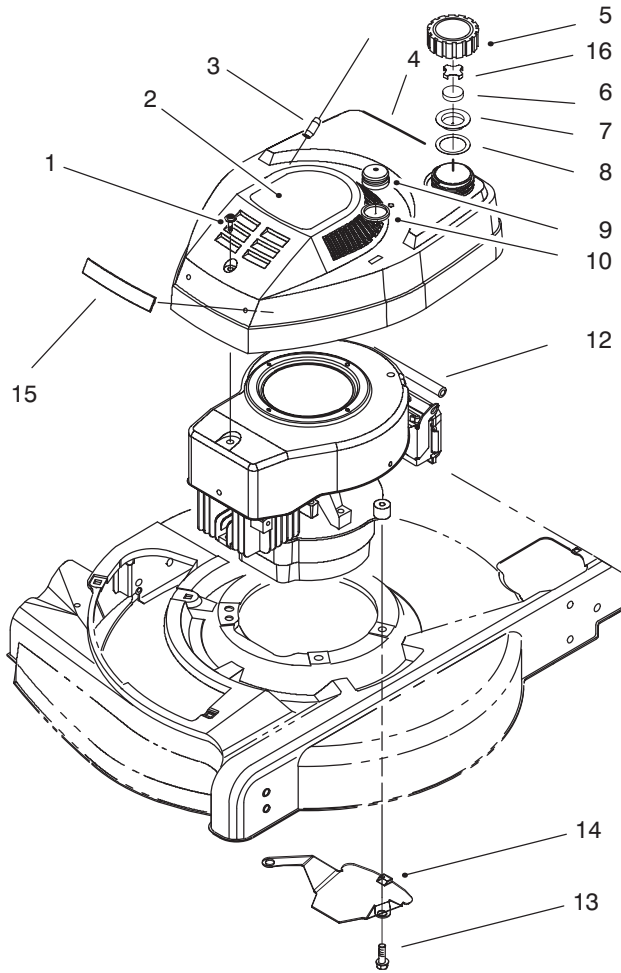

C-2501

MULCH PLATE & WHEEL ASSEMBLY

Ref. No.	Part No.	Description	No. Used
5	614672	Bolt – Shoulder Height Adj.	2
8	40-1940	Washer	2
10	92-1008	Knob – Height Adjust	4
11	614687	Arm – Spring	2
12	92-1099	Bolt – Shoulder	2
13	684776	Wheel & Tire Ass'y 6"	2
14	614637	Bracket – Wheel Height Adj.	2
15	92-4890	Washer	2

*Not Illustrated

C-1292

GEAR CASE ASSEMBLY

Ref. No.	Part No.	Description	No. Used
1	32144-4	Screw - Taptite	4
2	614668	Cover - Gear Case	1
3	55-3760	Pinion - 15 Tooth	1
4	614696	Shaft - Intermediate	1
5	36-4791	Washer	2
6	60-8750	Bushing	2
7	93-0239	Shaft - Output	1
8	3285-19	Pin - Groove	2
9	60-8850	Bushing - Output	2
10	92-7727	Gearcase	1

Ref. No.	Part No.	Description	No. Used
11	62-6660	Spacer	1
12	614669	Pulley - Half	2
13	3256-24	Washer	1
14	3296-5	Nut	1
15	38-7820	Bearing - Ball	1
16	60-8890	Gear - Bevel Pinion	1
17	36-4780	Washer - Thrust	2
18	614596	Gear 34 Tooth	1
*	92-7735	Gear Case Complete	1

*Not Illustrated

C-2502A

ENGINE ASSEMBLY

Ref. No.	Part No.	Description	No. Used	Ref. No.	Part No.	Description	No. Used
1	93-4302	Screw - Sems	3	8	93-1230	Cover	1
2	93-0294	Decal - Recoil	1	9	66-7460	Bulb - Primer	1
3	92-1701	Stop - Rope	1	10	44-2750	Body - Primer	1
4	92-6380	Tank & Shroud	1	12	612782	Line - Gas	1
5	93-3660	Gas Cap Assembly (Incl. Ref. #6-8, & 16)	1	13	95-1726	Screw - Engine	3
6	609150	Baffle - Foam	1	14	93-4196	Shield - Grass	1
7	613311	Gasket	1	15	92-8615	Applique - Shroud	1
				16	93-3175	Baffle - Gas Cap	1