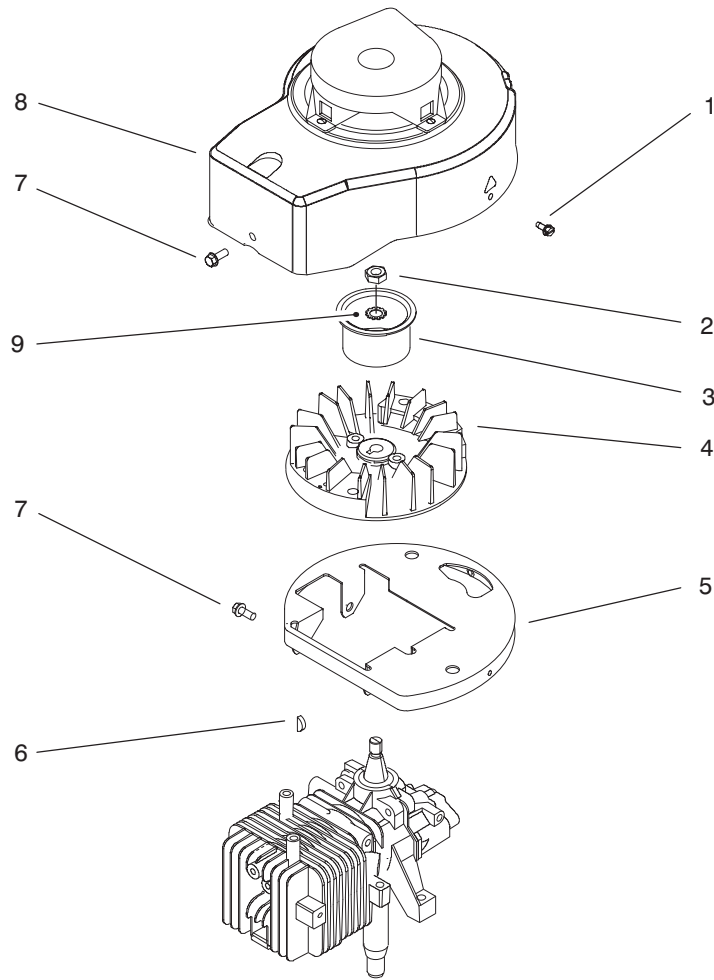

Ref. No.	Part No.	Description	No. Used
11	62-6660	Spacer	1
12	614669	Pulley - Half	2
13	3256-24	Washer	1
14	3296-5	Nut	1
15	38-7820	Bearing - Ball	1
16	60-8890	Gear - Bevel Pinion	1
17	36-4780	Washer - Thrust	2
18	614596	Gear 34 Tooth	1
*	92-7735	Gear Case Complete	1

*Not Illustrated

C-2502A

ENGINE ASSEMBLY

Ref. No.	Part No.	Description	No. Used	Ref. No.	Part No.	Description	No. Used
1	93-4302	Screw - Sems	3	8	93-1230	Cover	1
2	93-0294	Decal - Recoil	1	9	66-7460	Bulb - Primer	1
3	92-1701	Stop - Rope	1	10	44-2750	Body - Primer	1
4	92-6380	Tank & Shroud	1	12	612782	Line - Gas	1
5	93-3660	Gas Cap Assembly (Incl. Ref. #6-8, & 16)	1	13	95-1726	Screw - Engine	3
6	609150	Baffle - Foam	1	14	93-4196	Shield - Grass	1
7	613311	Gasket	1	15	92-8615	Applique - Shroud	1
				16	93-3175	Baffle - Gas Cap	1

C-2001

BLADE ASSEMBLY

Ref. No.	Part No.	Description	No. Used	Ref. No.	Part No.	Description	No. Used
1	92-6542	Pulley - Engine	1	4	92-1630	Fan - Mulching	1
2	677525	Plate & Collar	1	5	603164	Nut - Blade	1
3	612543	Blade -21"	1	6	613227	Screw - Set	1

C-2128A

ENGINE ASSEMBLY

Ref. No.	Part No.	Description	No. Used	Ref. No.	Part No.	Description	No. Used
1	614699	Screw	3	6	607199	Key	1
2	130743	Nut	1	7	614702	Screw	4
3	614640	Hub - Starter	1	8	93-4304	Shroud Assembly	1
4	684743	Flywheel	1	9	316959	Washer - Lock	1
5	93-1216	Base - Shroud	1				