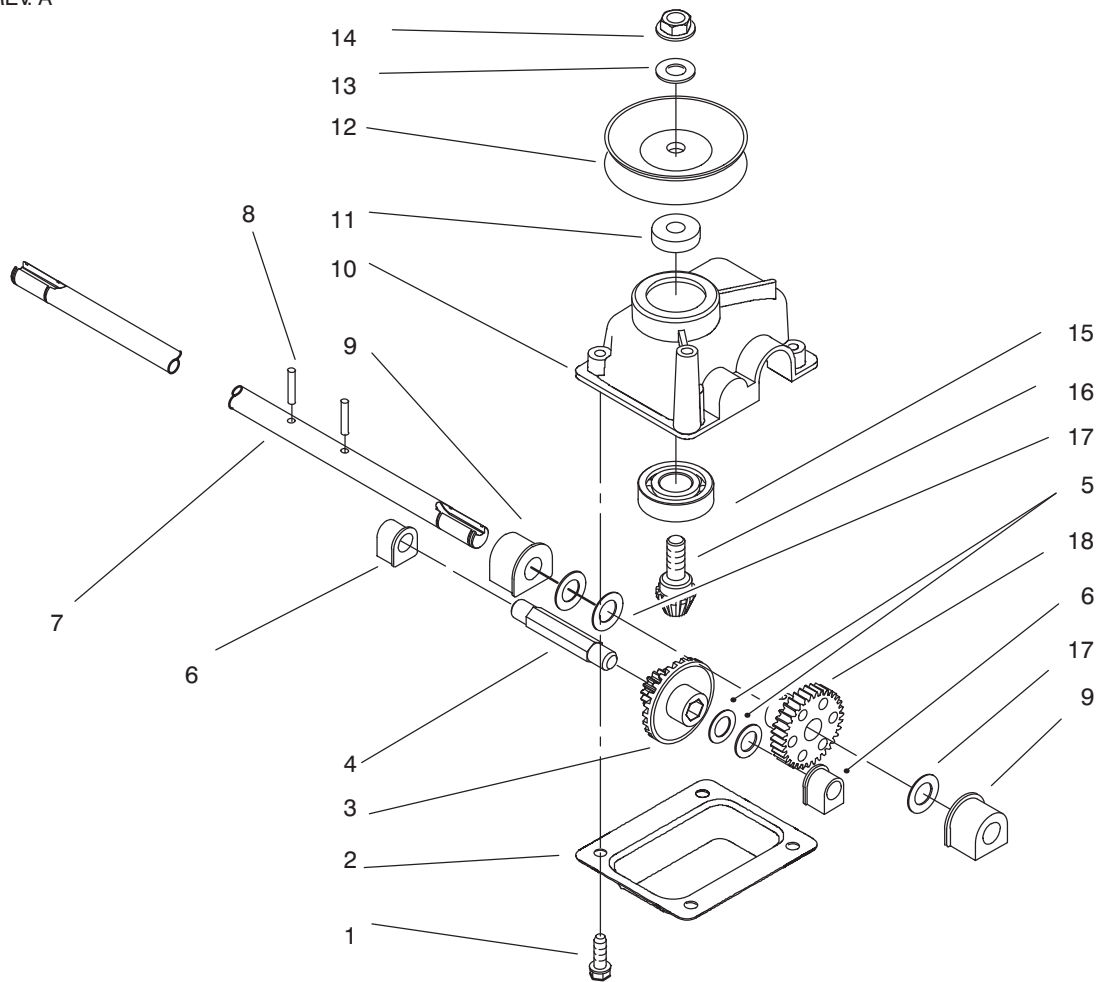

C-1292

GEAR CASE ASSEMBLY

Ref. No.	Part No.	Description	No. Used
1	32144-4	Screw - Taptite	4
2	614668	Cover - Gear Case	1
3	55-3760	Pinion - 15 Tooth	1
4	614696	Shaft - Intermediate	1
5	36-4791	Washer	2
6	60-8750	Bushing	2
7	93-0239	Shaft - Output	1
8	3285-19	Pin - Groove	2
9	60-8850	Bushing - Output	2
10	92-7727	Gearcase	1

Ref. No.	Part No.	Description	No. Used
11	62-6660	Spacer	1
12	614669	Pulley - Half	2
13	3256-24	Washer	1
14	3296-5	Nut	1
15	38-7820	Bearing - Ball	1
16	60-8890	Gear - Bevel Pinion	1
17	36-4780	Washer - Thrust	2
18	614596	Gear 34 Tooth	1
*	92-7735	Gear Case Complete	1

*Not Illustrated