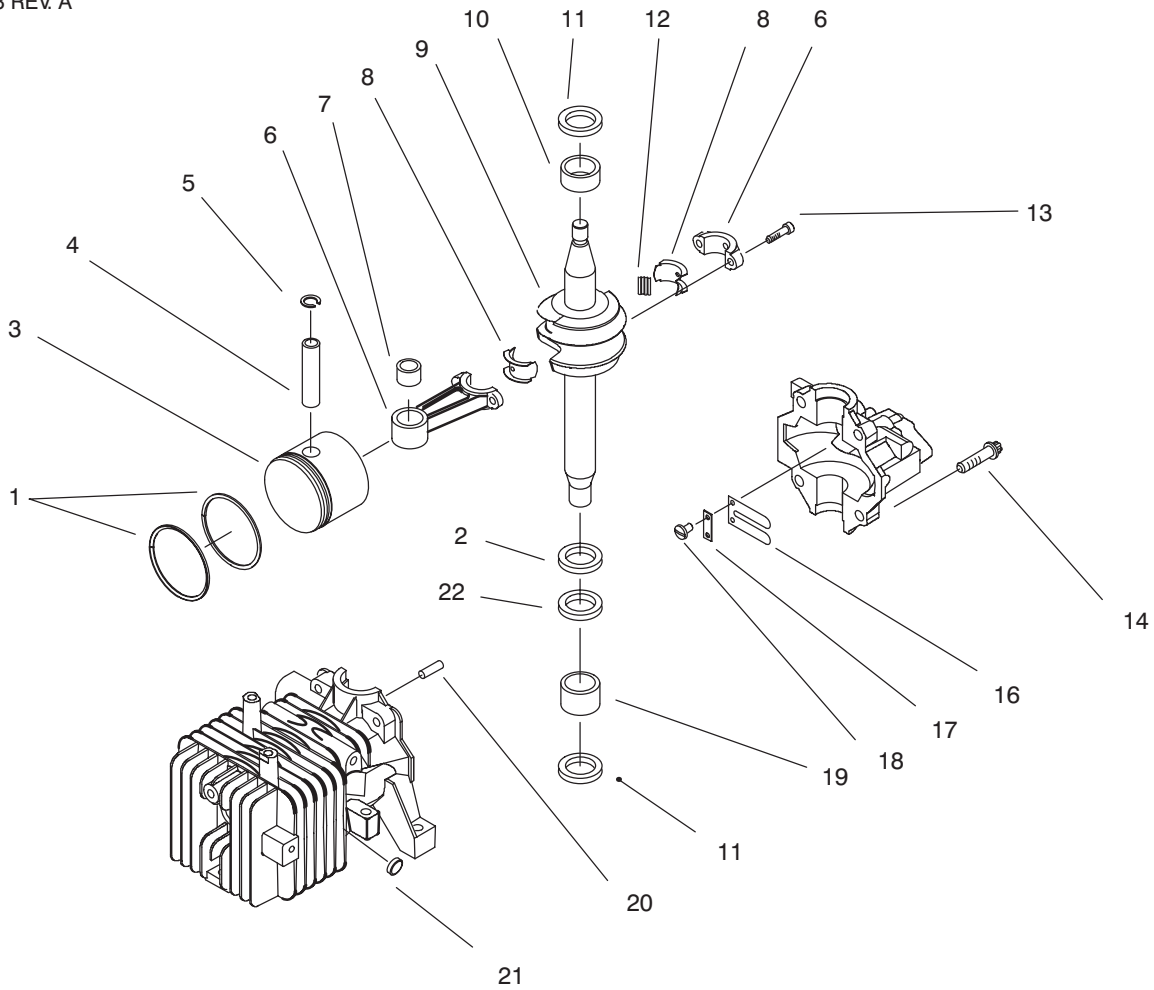

Ref. No.	Part No.	Description	No. Used
7	44-3174	Hose – Primer	1
8	93-4331	Carburetor Assembly (Incl. Ref. #9)	1
9	92-4948	Gasket – Carburetor	2
10	93-1221	Shield – Carburetor	1

C-1296

ENGINE ASSEMBLY (Continued)

Ref. No.	Part No.	Description	No. Used
1	94-5737	Short Block (Incl. Ref. #2, Ref. #9 pg. 8)	1
2	93-1233	Gasket - Exhaust	1
3		CD Ignition	1
*	681678	Cover & Terminal	1
4	614009	Plug - Spark	1
5	684049	CD Ignition (Incl. Ref. #3)	1
6	613208	Screw - Hex. Washer Hd.	2
7	93-4306	Spring - Compression	1
8	93-4312	Brake Plate Assembly	1
9	92-9698	Screw - Shoulder	1
10	614702	Screw	1

*Not Illustrated

C-2500

ENGINE ASSEMBLY (Continued)

Ref. No.	Part No.	Description	No. Used
1	681737	Set – Ring	1
2	252-76	Bearing – Thrust	1
3	92-4923	Piston & Ring Set	1
*	92-4925	Piston & Connecting Rod (Incl. Ref. #1-8, 12, & 13)	1
4	606608	Pin – Wrist	1
5	303712	Ring – Retaining	2
6	92-4921	Connecting Rod Assembly (Incl. Ref. #6-8, 12, & 13)	1
7	92-4927	Bearing	1
8	677982	Liner – Split (Set of 2)	1
9	94-5713	Crankshaft	1
10	681830	Bearing – Upper Main	1