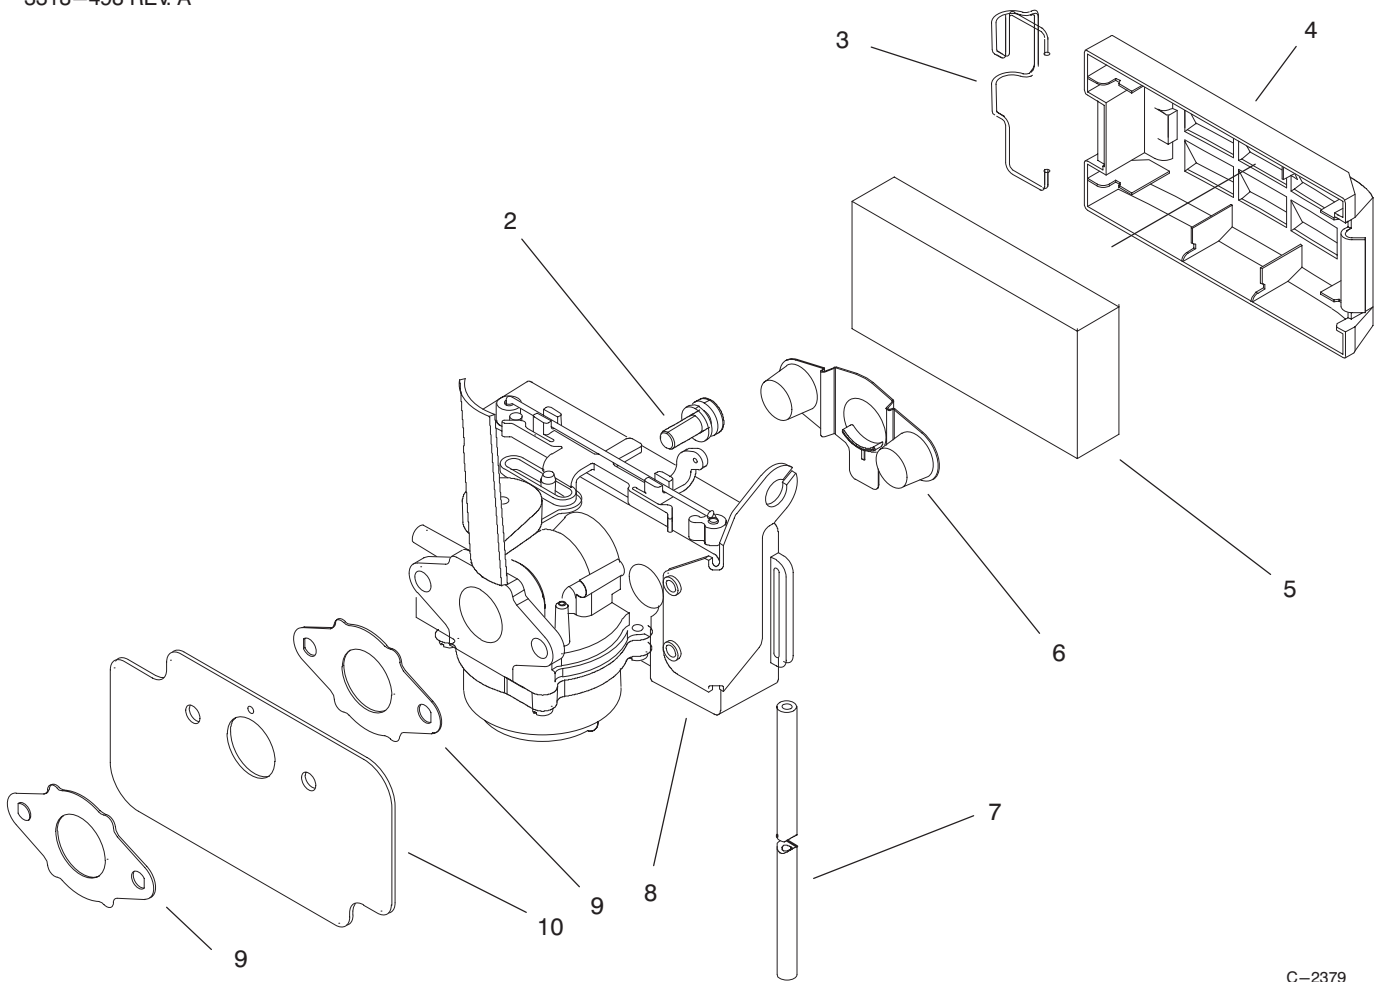

C-2379

ENGINE ASSEMBLY (Continued)

Ref. No.	Part No.	Description	No. Used
2	609482	Screw	2
3	610383	Retainer – Filter	1
4	93-1231	Cover – Air Cleaner	1
5	609493	Element – Filter Air	1
6	93-4320	Shield – Fuel	1

Ref. No.	Part No.	Description	No. Used
7	44-3174	Hose – Primer	1
8	93-4331	Carburetor Assembly (Incl. Ref. #9)	1
9	92-4948	Gasket – Carburetor	2
10	93-1221	Shield – Carburetor	1