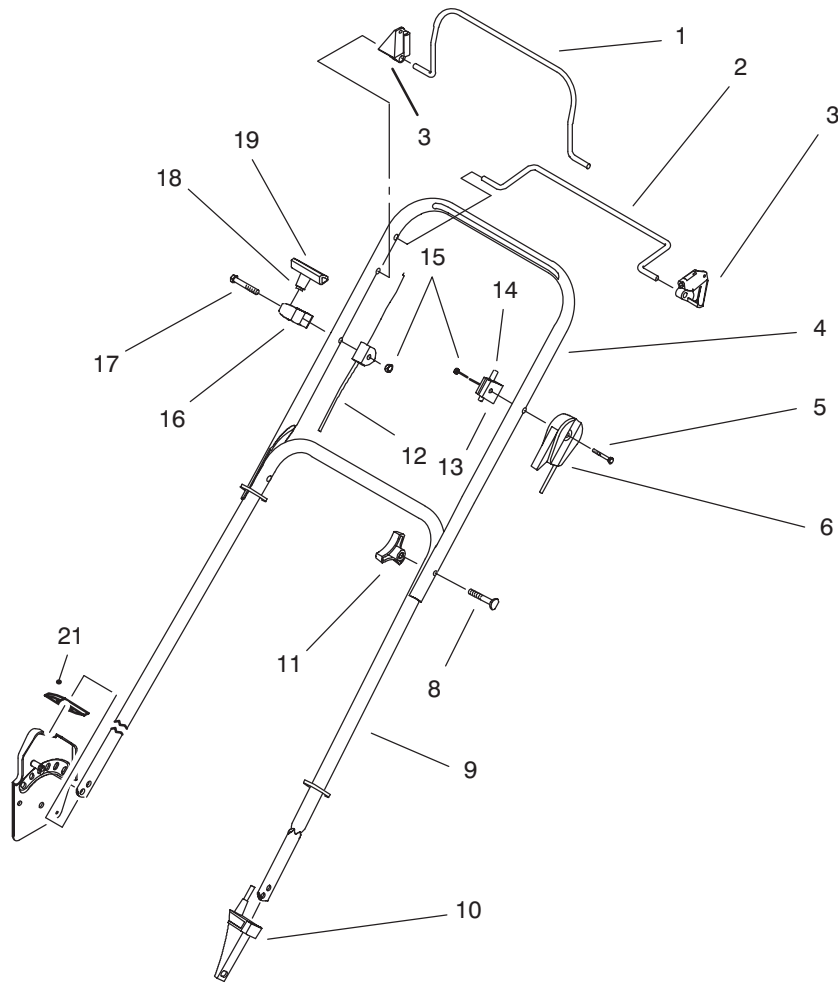

C-2501

MULCH PLATE & WHEEL ASSEMBLY

Ref. No.	Part No.	Description	No. Used
5	614672	Bolt – Shoulder Height Adj.	2
8	40-1940	Washer	2
10	92-1008	Knob – Height Adjust	4
11	614687	Arm – Spring	2
12	92-1099	Bolt – Shoulder	2
13	684776	Wheel & Tire Ass'y 6"	2
14	614637	Bracket – Wheel Height Adj.	2
15	92-4890	Washer	2

Ref. No.	Part No.	Description	No. Used
6	92-9692	Retainer	1
7	92-4933	Screw	1
8	92-4934	Spring	1
9	92-4935	Spring Keeper Assembly	1

C-2130A

CARBURETOR ASSEMBLY

Ref. No.	Part No.	Description	No. Used	Ref. No.	Part No.	Description	No. Used
1	92-6376	Air Vane & Shaft	1	12	603145	Spring	1
2	610165	Retainer - Speed Control	1	13	602850	Gasket	1
3	93-1225	Lever - Speed Adjust	1	14	92-6371	Nozzle	1
4	610834	Collar - Air Vane	1	15	611071	Filter - Fuel	1
5	92-4944	Spring - Governor	1	16	678113	Float & Arm Assembly	1
6	92-6373	Disc - Throttle	1	17	92-6389	Pin	1
7	92-4949	Bracket - Throttle Control	1	18	92-9691	Float Chamber	1
8	613269	Screw	2	19	608850	Screw	4
9	93-4324	Carburetor Body	1	20	612383	Washer	1
10	92-9697	Kit - Float Valve, Body & Seat (Incl. Ref. #12)	1	21	92-6370	Main Jet	1
				*	92-6385	Jet - High Altitude	1
				*	93-4331	Carburetor Assembly	1

*Not Illustrated

C-2148B

HANDLE ASSEMBLY

Ref. No.	Part No.	Description	No. Used	Ref. No.	Part No.	Description	No. Used
1	93-4184	Bail - Flywheel Brake	1	12	92-7738	Cable - Flywheel Brake	1
2	92-1001	Bail - SP Control	1	13	92-7729	Anchor - Cable SP Upper	1
3	92-5412	Stop - Pivot	2	14	92-7726	Cable - Traction	1
4	95-1713	Handle - Upper	1	15	3296-73	Nut - Lock	2
5	321-49	Screw - Hex Hd. Cap	1	16	93-7383	Guide - Rope	1
6	92-7734	Cable - Throttle	1	17	321-50	Screw - Hex Hd. Cap	1
8	614697	Screw - Handle	2	18	612825	Handle - Starter	1
9	614643	Handle - Lower	1	19	612824	Clip - Rope Insert	1
10	93-7380	Anchor - Cable SP Lower)	1	21	93-3653	Guard - Handle	1
11	614243	Knob	2				