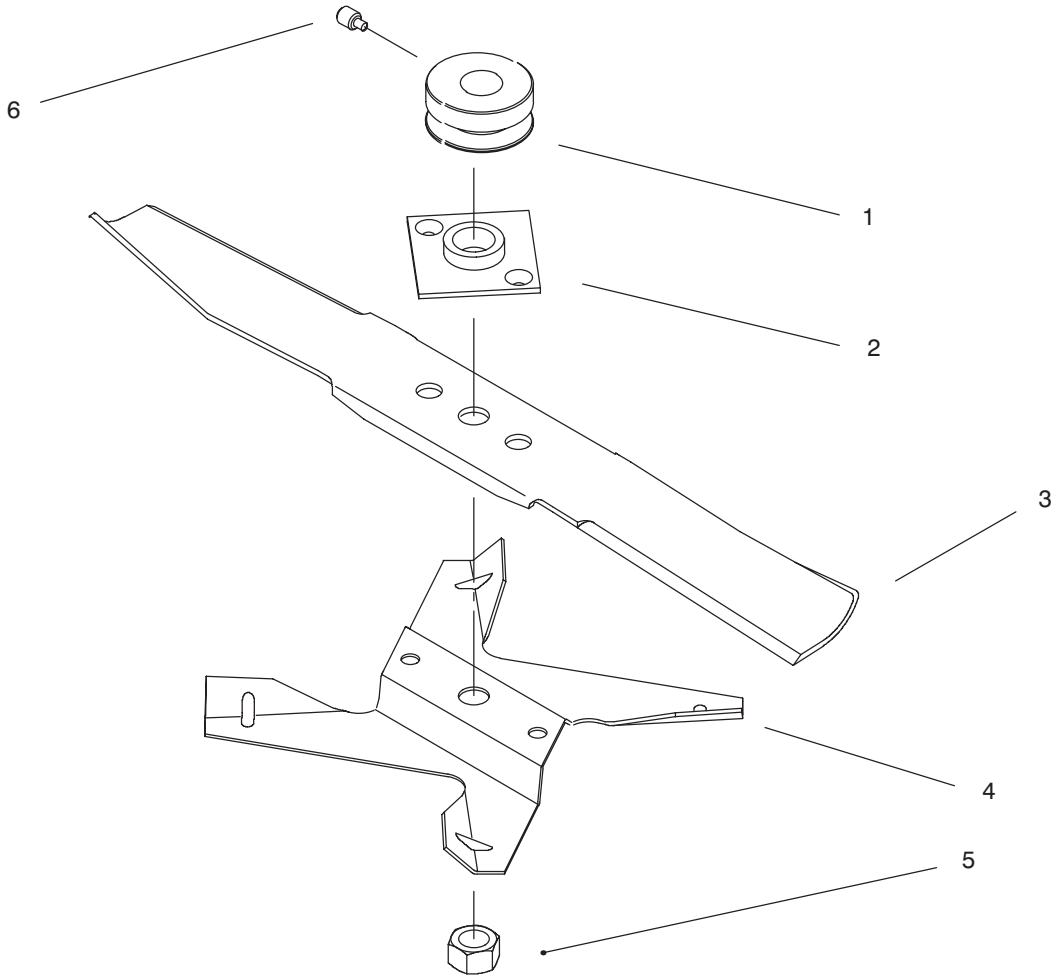

Ref. No.	Part No.	Description	No. Used
11	62-6660	Spacer	1
12	614669	Pulley - Half	2
13	3256-24	Washer	1
14	3296-5	Nut	1
15	38-7820	Bearing - Ball	1
16	60-8890	Gear - Bevel Pinion	1
17	36-4780	Washer - Thrust	2
18	614596	Gear 34 Tooth	1
*	92-7735	Gear Case Complete	1

*Not Illustrated

C-2502A

ENGINE ASSEMBLY

Ref. No.	Part No.	Description	No. Used	Ref. No.	Part No.	Description	No. Used
1	93-4302	Screw - Sems	3	8	93-1230	Cover	1
2	93-0294	Decal - Recoil	1	9	66-7460	Bulb - Primer	1
3	92-1701	Stop - Rope	1	10	44-2750	Body - Primer	1
4	92-6380	Tank & Shroud	1	12	612782	Line - Gas	1
5	93-3660	Gas Cap Assembly (Incl. Ref. #6-8, & 16)	1	13	95-1726	Screw - Engine	3
6	609150	Baffle - Foam	1	14	93-4196	Shield - Grass	1
7	613311	Gasket	1	15	92-8615	Applique - Shroud	1
				16	93-3175	Baffle - Gas Cap	1