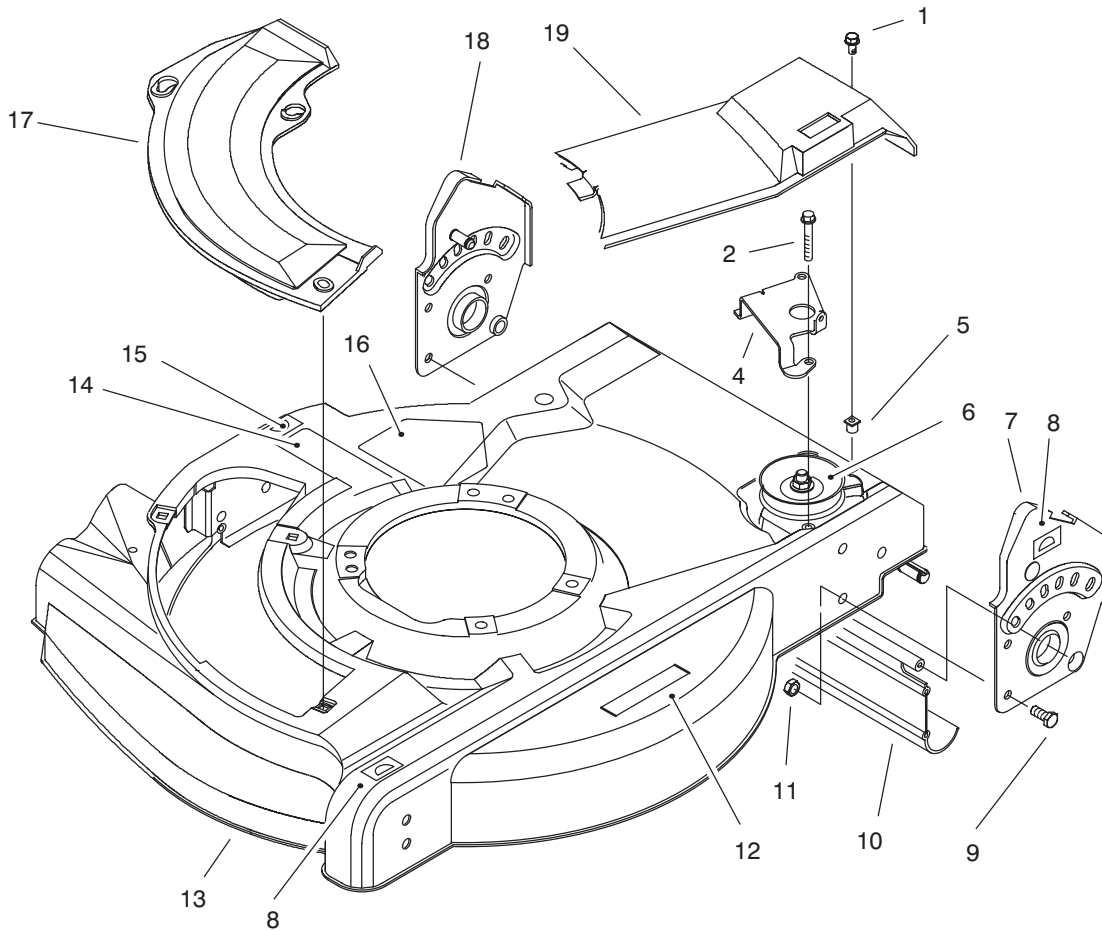

C-2146A

COVER ASSEMBLY

Ref. No.	Part No.	Description	No. Used
1	92-9665	Screw - Phillips Hd.	1
2	49-2040	Screw - Hex Hd.	2
4	92-7728	Guide - Transmission	1
5	605120	Grommet	1
6	92-7735	Gear Case Assembly	1
7	92-7724	Bracket - Handle L.H.	1
8	92-2915	Decal - H.O.C.	2
9	322-3	Screw - Hex Hd. Cap	6
10	92-8647	Shield - Trailing	1

Ref. No.	Part No.	Description	No. Used
11	3296-29	Nut - Lock	6
12	93-7250	Decal - Warning	1
13	16-4369	Housing	1
14	92-1097	Decal - Discharge	1
15	92-2914	Decal - H.O.C.	2
16	39-5770	Decal - Danger	1
17	607560	Plate - Cover	1
18	92-7723	Bracket - Handle R.H.	1
19	614671	Cover - Drive	1