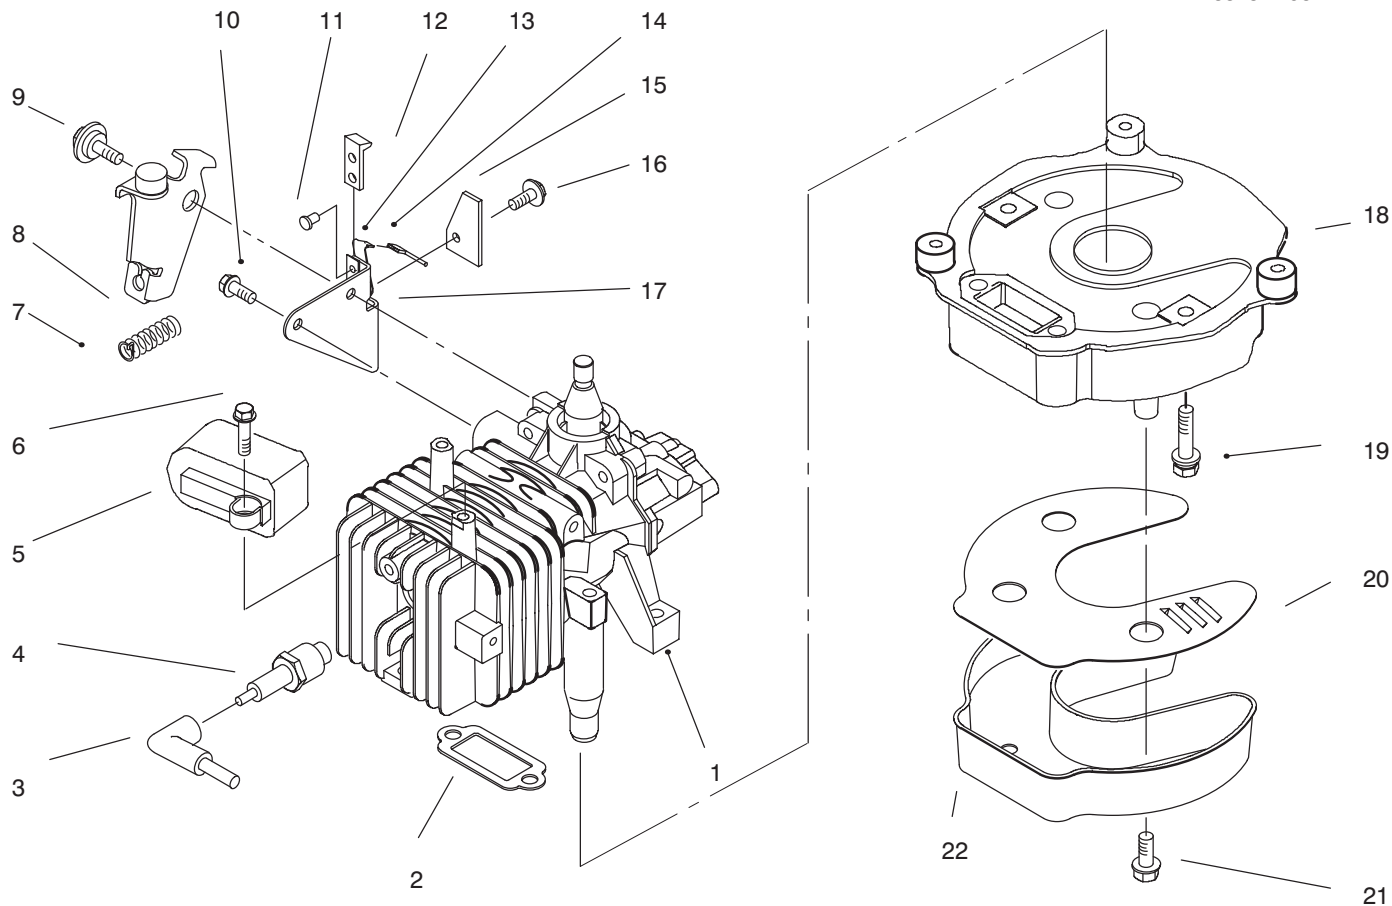

C-1296

ENGINE ASSEMBLY (Continued)

Ref. No.	Part No.	Description	No. Used
1	94-5737	Short Block (Incl. Ref. #2, Ref. #9 pg. 8)	1
2	93-1233	Gasket - Exhaust	1
3		CD Ignition	1
*	681678	Cover & Terminal	1
4	614009	Plug - Spark	1
5	684049	CD Ignition (Incl. Ref. #3)	1
6	613208	Screw - Hex. Washer Hd.	2
7	93-4306	Spring - Compression	1
8	93-4312	Brake Plate Assembly	1
9	92-9698	Screw - Shoulder	1
10	614702	Screw	1

Ref. No.	Part No.	Description	No. Used
11	3290-459	Rivet - Plastic	2
12	92-2925	Strap - Insulation	1
13	60-9010	Strap - Ground	1
14	92-1156	Wire - Brake Switch Lead	1
15	53-4690	Stop - Ground Strap	1
16	12-5450	Screw - Thread Forming	1
17	14-6009	Mounting Plate	1
18	614654	Plate - Muffler	1
19	607601	Screw	4
20	93-4343	Baffle	1
21	609471	Screw	3
22	614674	Cover - Muffler	1

*Not Illustrated