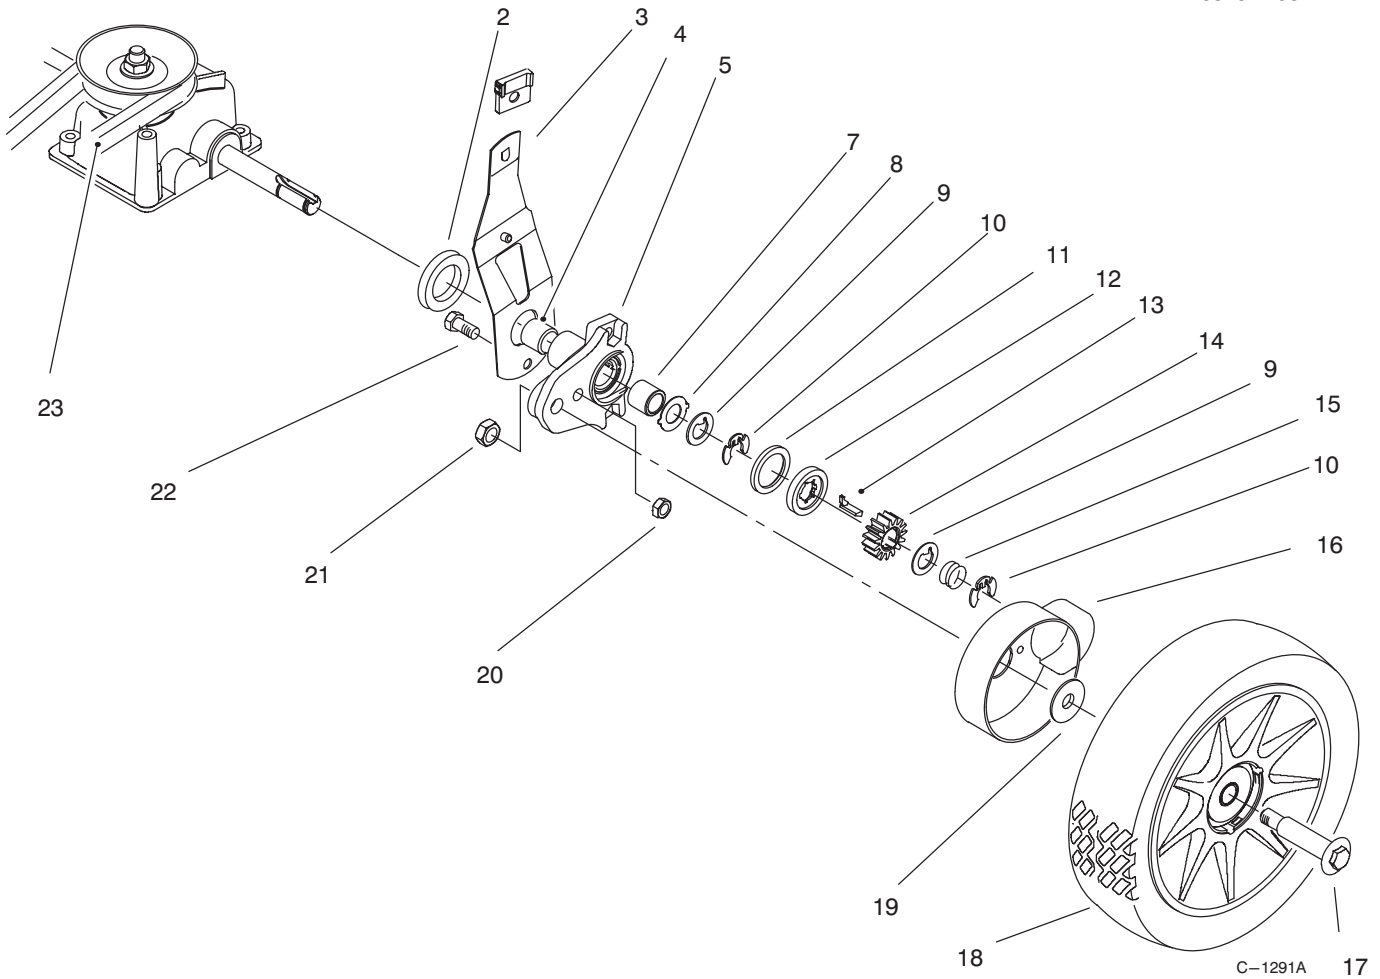

REAR AXLE ASSEMBLY

Ref. No.	Part No.	Description	No. Used
2	614447	Spacer – Axle Shaft	2
3	92-1004	Spring Arm Ass'y	2
4	70-9760	Bushing	2
5	92-7746	Pivot Arm Ass'y – Rear (Incl. Ref.#4, & 7)	2
7	47-2900	Bushing	2
8	65-4730	Washer – Thrust Pivot Arm	2
9	65-4740	Washer – Thrust, Keyed	4
10	65-2720	Ring – Klip. Special	4
11	65-4710	Ring – Friction	2
12	65-4760	Washer – Clutch, Plastic	2

Ref. No.	Part No.	Description	No. Used
13	66-6050	Key – Rocking, LH	1
*	66-6040	Key – Rocking, RH	1
14	65-4750	Gear – Pinion	2
15	65-4720	Spring – Compression	2
16	94-1609	Cover Wheel	2
17	92-1057	Bolt – Wheel	2
18	92-1042	Wheel Ass'y – 8"	2
19	614426	Washer – Stepped	2
21	610358	Nut	2
22	32144-85	Screw	2
23	93-7381	V-Belt	1

*Not Illustrated