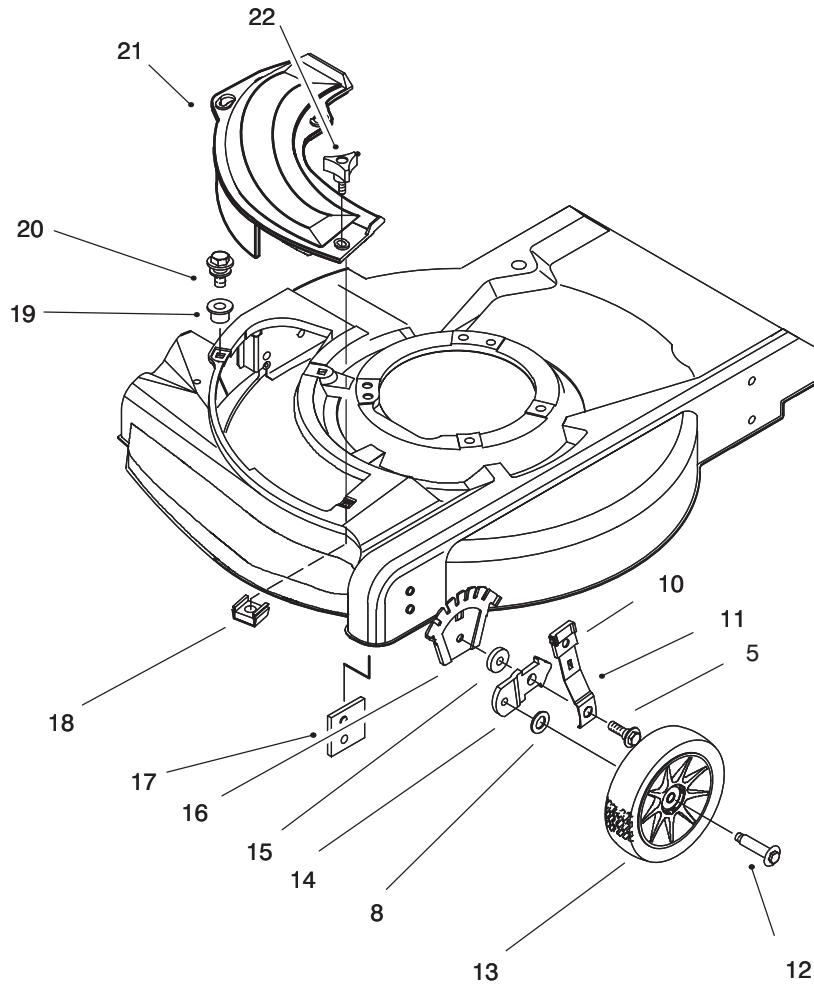

IDENTIFICATION AND ORDERING

MODEL AND SERIAL NUMBERS

The Product two identification numbers; a model number and a serial number. The two numbers are stamped on a plate mounted on the deck. In any correspondence concerning the Product, supply model and serial numbers to assure that correct information and replacement parts are obtained.

TABLE OF CONTENTS

Description	Page	Description	Page
Mulch Plate & Wheel Assembly	1	Engine Assembly	7-10
Cover Assembly	2	Recoil Starter Assembly	11
Rear Axle Assembly	3	Carburetor Assembly	12
Gear Case Assembly	4	Handle Assembly	13
Engine Assembly	5	Rear Catcher Assembly	14
Blade Assembly	6	Numeric Parts Index	15-16

C-2501

MULCH PLATE & WHEEL ASSEMBLY

Ref. No.	Part No.	Description	No. Used
5	614672	Bolt – Shoulder Height Adj.	2
8	40-1940	Washer	2
10	92-1008	Knob – Height Adjust	4
11	614687	Arm – Spring	2
12	92-1099	Bolt – Shoulder	2
13	684776	Wheel & Tire Ass'y 6"	2
14	614637	Bracket – Wheel Height Adj.	2
15	92-4890	Washer	2