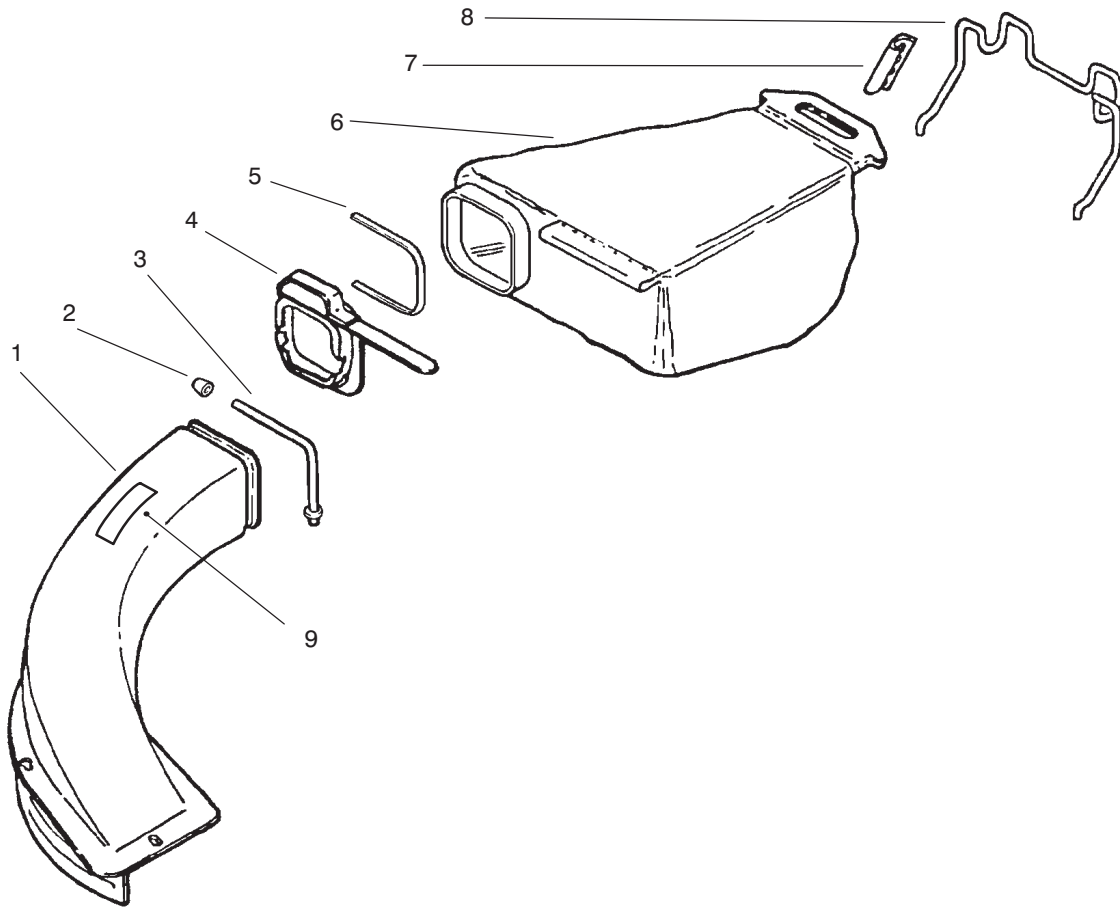

Ref. No.	Part No.	Description	No. Used
6	92-9692	Retainer	1
7	92-4933	Screw	1
8	92-4934	Spring	1
9	92-4935	Spring Keeper Assembly	1

C-2130A

CARBURETOR ASSEMBLY

Ref. No.	Part No.	Description	No. Used	Ref. No.	Part No.	Description	No. Used
1	92-6376	Air Vane & Shaft	1	12	603145	Spring	1
2	610165	Retainer - Speed Control	1	13	602850	Gasket	1
3	93-1225	Lever - Speed Adjust	1	14	92-6371	Nozzle	1
4	610834	Collar - Air Vane	1	15	611071	Filter - Fuel	1
5	92-4944	Spring - Governor	1	16	678113	Float & Arm Assembly	1
6	92-6373	Disc - Throttle	1	17	92-6389	Pin	1
7	92-4949	Bracket - Throttle Control	1	18	92-9691	Float Chamber	1
8	613269	Screw	2	19	608850	Screw	4
9	93-4324	Carburetor Body	1	20	612383	Washer	1
10	92-9697	Kit - Float Valve, Body & Seat (Incl. Ref. #12)	1	21	92-6370	Main Jet	1
				*	92-6385	Jet - High Altitude	1
				*	93-4331	Carburetor Assembly	1

*Not Illustrated

C-2148B

HANDLE ASSEMBLY

Ref. No.	Part No.	Description	No. Used	Ref. No.	Part No.	Description	No. Used
1	93-4184	Bail - Flywheel Brake	1	12	92-7738	Cable - Flywheel Brake	1
2	92-1001	Bail - SP Control	1	13	92-7729	Anchor - Cable SP Upper	1
3	92-5412	Stop - Pivot	2	14	92-7726	Cable - Traction	1
4	95-1713	Handle - Upper	1	15	3296-73	Nut - Lock	2
5	321-49	Screw - Hex Hd. Cap	1	16	93-7383	Guide - Rope	1
6	92-7734	Cable - Throttle	1	17	321-50	Screw - Hex Hd. Cap	1
8	614697	Screw - Handle	2	18	612825	Handle - Starter	1
9	614643	Handle - Lower	1	19	612824	Clip - Rope Insert	1
10	93-7380	Anchor - Cable SP Lower)	1	21	93-3653	Guard - Handle	1
11	614243	Knob	2				