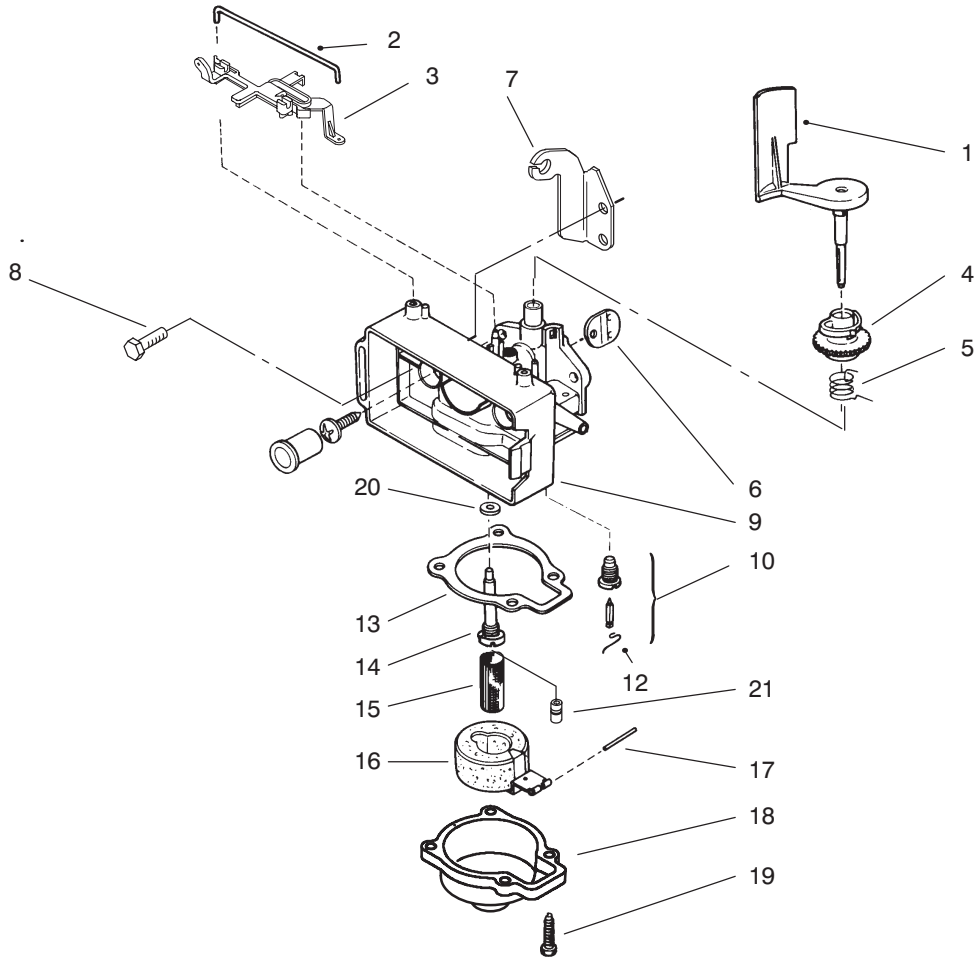

*Not Illustrated

C-1309

RECOIL STARTER ASSEMBLY

Ref. No.	Part No.	Description	No. Used
1	93-4304	Housing Assembly	1
2	92-4928	Rope -Starter	1
3	92-4929	Pulley Assembly	1
4	92-4930	Spring - Dog	2
5	92-4931	Dog	2

Ref. No.	Part No.	Description	No. Used
6	92-9692	Retainer	1
7	92-4933	Screw	1
8	92-4934	Spring	1
9	92-4935	Spring Keeper Assembly	1

C-2130A

CARBURETOR ASSEMBLY

Ref. No.	Part No.	Description	No. Used	Ref. No.	Part No.	Description	No. Used
1	92-6376	Air Vane & Shaft	1	12	603145	Spring	1
2	610165	Retainer - Speed Control	1	13	602850	Gasket	1
3	93-1225	Lever - Speed Adjust	1	14	92-6371	Nozzle	1
4	610834	Collar - Air Vane	1	15	611071	Filter - Fuel	1
5	92-4944	Spring - Governor	1	16	678113	Float & Arm Assembly	1
6	92-6373	Disc - Throttle	1	17	92-6389	Pin	1
7	92-4949	Bracket - Throttle Control	1	18	92-9691	Float Chamber	1
8	613269	Screw	2	19	608850	Screw	4
9	93-4324	Carburetor Body	1	20	612383	Washer	1
10	92-9697	Kit - Float Valve, Body & Seat (Incl. Ref. #12)	1	21	92-6370	Main Jet	1
				*	92-6385	Jet - High Altitude	1
				*	93-4331	Carburetor Assembly	1

*Not Illustrated

C-2148B

HANDLE ASSEMBLY

Ref. No.	Part No.	Description	No. Used	Ref. No.	Part No.	Description	No. Used
1	93-4184	Bail - Flywheel Brake	1	12	92-7738	Cable - Flywheel Brake	1
2	92-1001	Bail - SP Control	1	13	92-7729	Anchor - Cable SP Upper	1
3	92-5412	Stop - Pivot	2	14	92-7726	Cable - Traction	1
4	95-1713	Handle - Upper	1	15	3296-73	Nut - Lock	2
5	321-49	Screw - Hex Hd. Cap	1	16	93-7383	Guide - Rope	1
6	92-7734	Cable - Throttle	1	17	321-50	Screw - Hex Hd. Cap	1
8	614697	Screw - Handle	2	18	612825	Handle - Starter	1
9	614643	Handle - Lower	1	19	612824	Clip - Rope Insert	1
10	93-7380	Anchor - Cable SP Lower)	1	21	93-3653	Guard - Handle	1
11	614243	Knob	2				