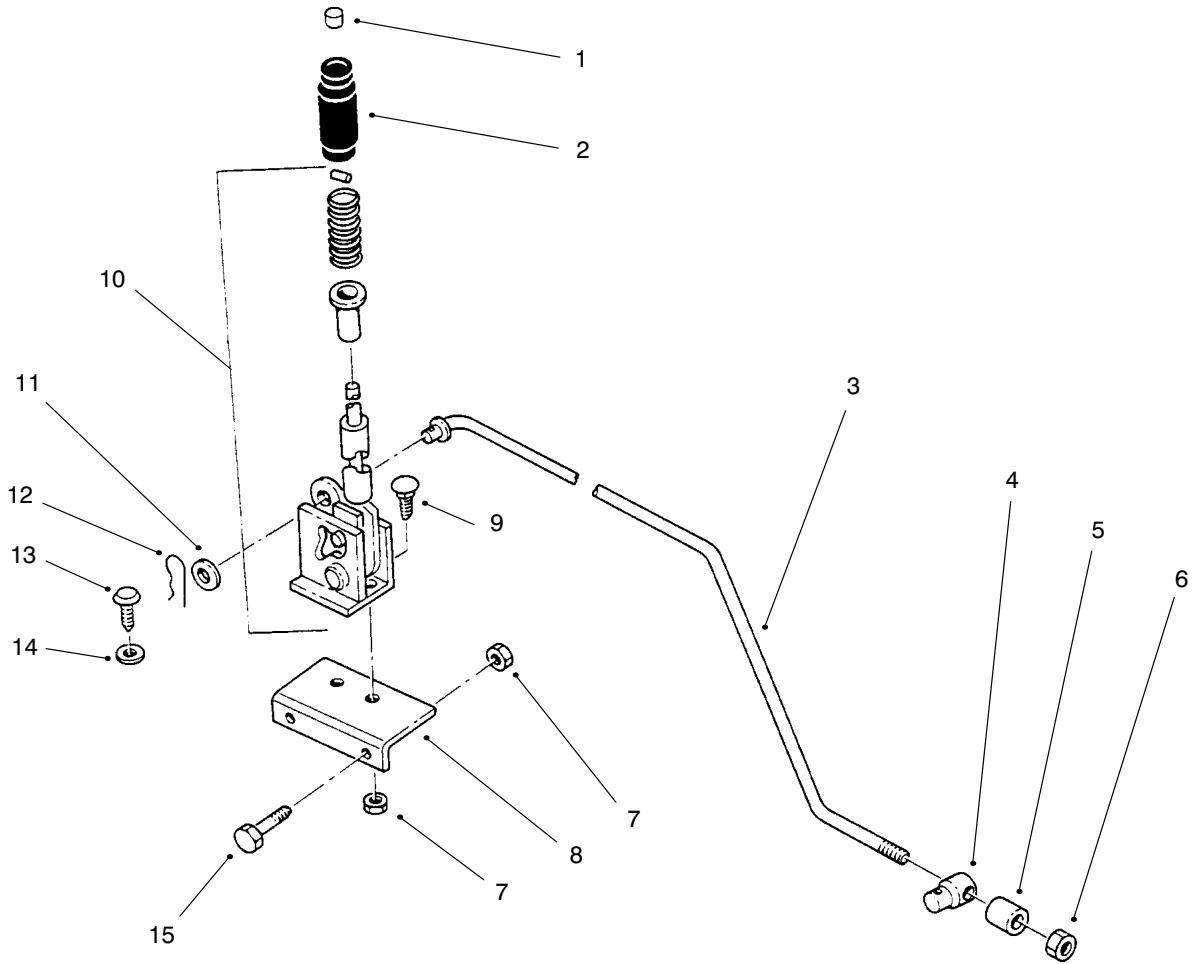

C-1623

HANDLE ASSEMBLY

Ref. No.	Part No.	Description	No. Used
1	6542	Grip	1
2	92-6039	Handle	1
3	933512	Pin - Hairpin	2
4	3272-12	Pin - Cotter	5
5	3256-28	Washer - Flat	4
6	92-6046	Brace - Mounting	1
7	3296-23	Nut - Lock	2
8	102572	Spring	1
9	108749	Rod - Bellcrank	1
10	3272-10	Pin - Cotter	5
11	92-6041	Bellcrank	1
12	88-1010	Pad - Rubber	1

Ref. No.	Part No.	Description	No. Used
13	92-6044	Shaft	1
14	108747	Rod - Latch	1
15	3218-3	Nut - Jam	2
16	100653	Eyebolt	2
17	4629	Spring	2
18	92-6038	Latch	1
19	3256-26	Washer - Flat	5
20	92-6035	Spacer	2
21	108753	Rod	1
22	3256-24	Washer - Flat	1
23	92-6042	Pivot - Handle	1
24	325-6	Screw - Hex Hd. Cap	2

-1624

MOUNTING BRACKET ASSEMBLY

Ref. No.	Part No.	Description	No. Used
1	3296-29	Nut - Lock	23
2	322-3	Screw - Hex Hd. Cap	21
3	88-0960	Tube - Support	1
4	88-0970	Rod - Support	1

Ref. No.	Part No.	Description	No. Used
5	88-0930	Bracket - L.H.	1
6	92-6001	Brace - Center	2
7	88-0920	Bracket R.H.	1
8	88-0940	Brace	2

Ref. No.	Part No.	Description	No. Used
9	3230-2	Bolt - Carriage	2
10	92-6040	Handle - Lift	1
11	3256-26	Washer - Flat	1
12	933512	Cotter - Hairpin	1
13	88-1080	Fastener - Footpad	2
14	3256-2	Washer - Flat	2
15	322-3	Screw - Hex Hd. Cap	2