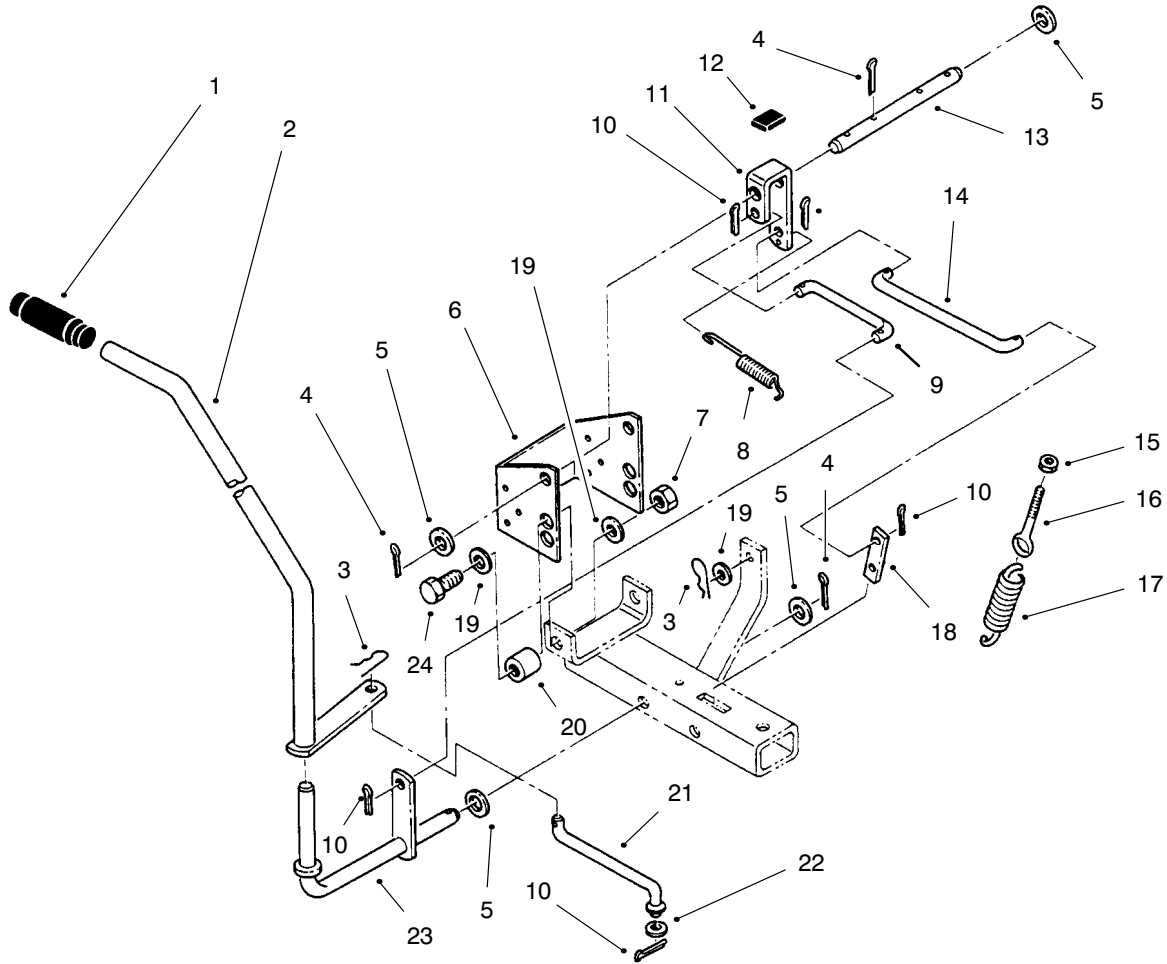

42" SNOW BLADE KIT

MODEL NO. 79150-6900001 & UP

**PARTS
CATALOG**

C-1622

BLADE ASSEMBLY

Ref. No.	Part No.	Description	No. Used
1	92-6045	Frame	1
2	3296-39	Nut - Lock	6
3	3296-15	Nut - Lock	1
4	92-6043	Quadrant	1
5	92-6037	Blade	1
6	3218-3	Nut - Jam	2
7	88-1000	Decal - Danger	1

Ref. No.	Part No.	Description	No. Used
8	92-6034	Plate	1
9	3231-1	Bolt - Carriage	5
10	3216-2	Screw - Hex Hd. Cap	1
11	4564	Rod - Lower Pivot	1
12	92-6035	Spacer	2
13	3272-11	Pin - Cotter	2
14	323-15	Screw - Hex Hd. Cap	1

C-1623

HANDLE ASSEMBLY

Ref. No.	Part No.	Description	No. Used
1	6542	Grip	1
2	92-6039	Handle	1
3	933512	Pin - Hairpin	2
4	3272-12	Pin - Cotter	5
5	3256-28	Washer - Flat	4
6	92-6046	Brace - Mounting	1
7	3296-23	Nut - Lock	2
8	102572	Spring	1
9	108749	Rod - Bellcrank	1
10	3272-10	Pin - Cotter	5
11	92-6041	Bellcrank	1
12	88-1010	Pad - Rubber	1

Ref. No.	Part No.	Description	No. Used
13	92-6044	Shaft	1
14	108747	Rod - Latch	1
15	3218-3	Nut - Jam	2
16	100653	Eyebolt	2
17	4629	Spring	2
18	92-6038	Latch	1
19	3256-26	Washer - Flat	5
20	92-6035	Spacer	2
21	108753	Rod	1
22	3256-24	Washer - Flat	1
23	92-6042	Pivot - Handle	1
24	325-6	Screw - Hex Hd. Cap	2