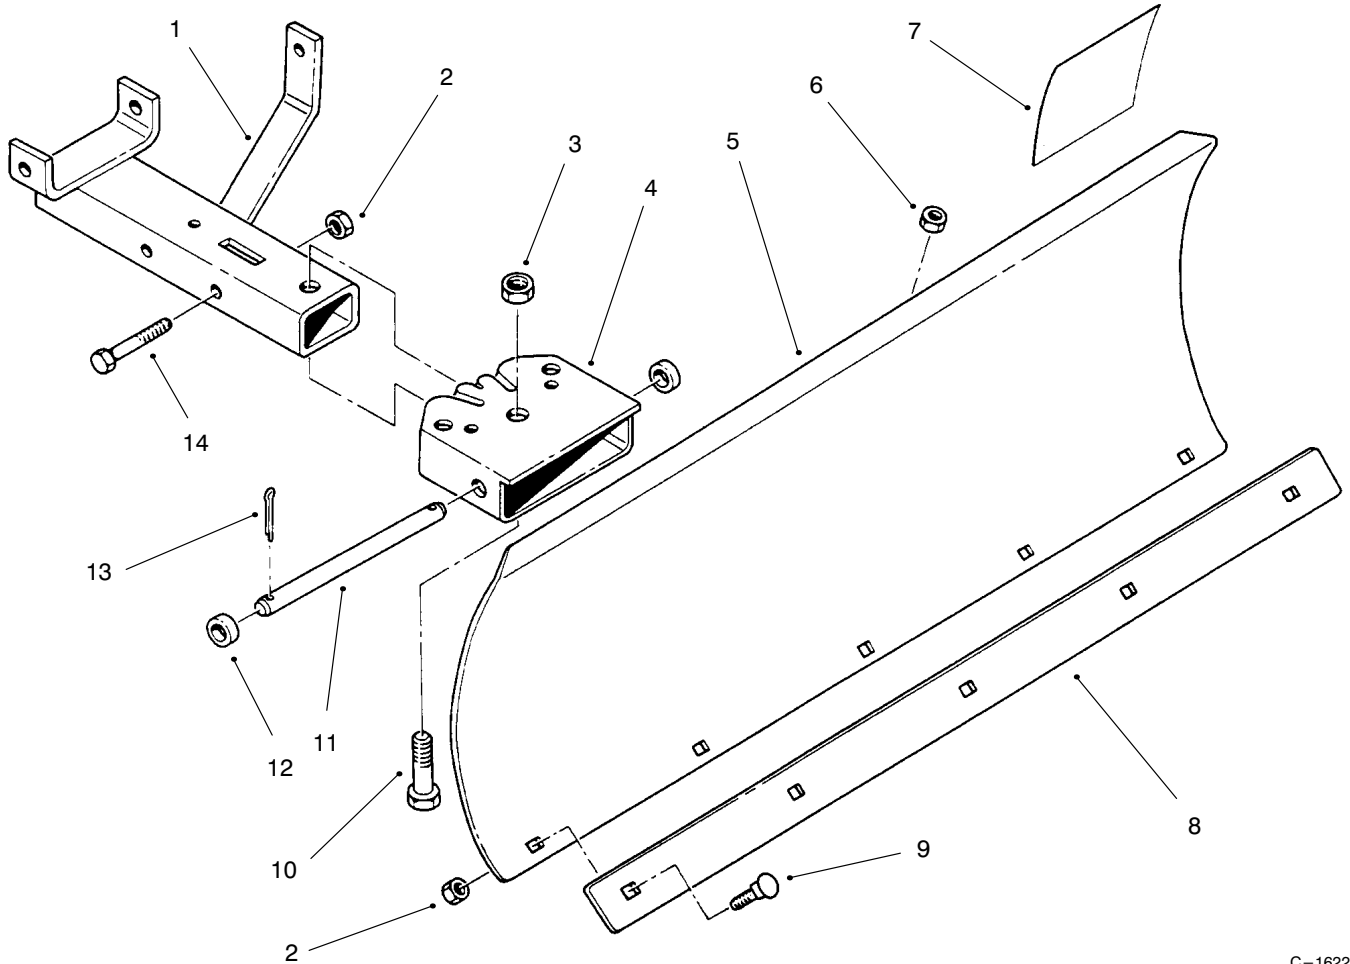

42" SNOW BLADE KIT

MODEL NO. 79150-6900001 & UP

**PARTS
CATALOG**

C-1622

BLADE ASSEMBLY

Ref. No.	Part No.	Description	No. Used
1	92-6045	Frame	1
2	3296-39	Nut - Lock	6
3	3296-15	Nut - Lock	1
4	92-6043	Quadrant	1
5	92-6037	Blade	1
6	3218-3	Nut - Jam	2
7	88-1000	Decal - Danger	1

Ref. No.	Part No.	Description	No. Used
8	92-6034	Plate	1
9	3231-1	Bolt - Carriage	5
10	3216-2	Screw - Hex Hd. Cap	1
11	4564	Rod - Lower Pivot	1
12	92-6035	Spacer	2
13	3272-11	Pin - Cotter	2
14	323-15	Screw - Hex Hd. Cap	1

C-1623

HANDLE ASSEMBLY

Ref. No.	Part No.	Description	No. Used
1	6542	Grip	1
2	92-6039	Handle	1
3	933512	Pin - Hairpin	2
4	3272-12	Pin - Cotter	5
5	3256-28	Washer - Flat	4
6	92-6046	Brace - Mounting	1
7	3296-23	Nut - Lock	2
8	102572	Spring	1
9	108749	Rod - Bellcrank	1
10	3272-10	Pin - Cotter	5
11	92-6041	Bellcrank	1
12	88-1010	Pad - Rubber	1

Ref. No.	Part No.	Description	No. Used
13	92-6044	Shaft	1
14	108747	Rod - Latch	1
15	3218-3	Nut - Jam	2
16	100653	Eyebolt	2
17	4629	Spring	2
18	92-6038	Latch	1
19	3256-26	Washer - Flat	5
20	92-6035	Spacer	2
21	108753	Rod	1
22	3256-24	Washer - Flat	1
23	92-6042	Pivot - Handle	1
24	325-6	Screw - Hex Hd. Cap	2