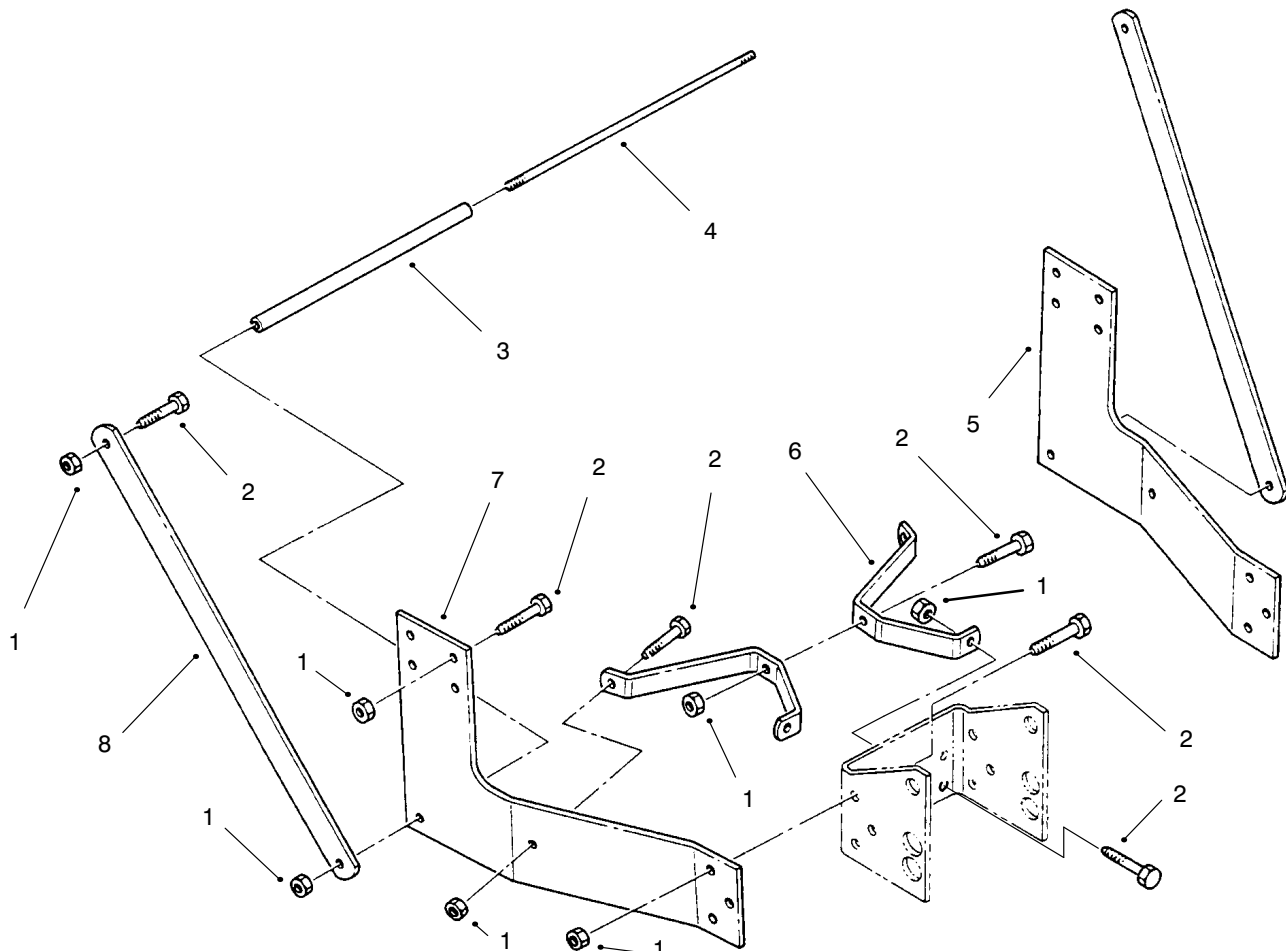

42" SNOW BLADE KIT

MODEL NO. 79150-6900001 & UP

**PARTS
CATALOG**

C-1622

BLADE ASSEMBLY

Ref. No.	Part No.	Description	No. Used
1	92-6045	Frame	1
2	3296-39	Nut - Lock	6
3	3296-15	Nut - Lock	1
4	92-6043	Quadrant	1
5	92-6037	Blade	1
6	3218-3	Nut - Jam	2
7	88-1000	Decal - Danger	1

Ref. No.	Part No.	Description	No. Used
8	92-6034	Plate	1
9	3231-1	Bolt - Carriage	5
10	3216-2	Screw - Hex Hd. Cap	1
11	4564	Rod - Lower Pivot	1
12	92-6035	Spacer	2
13	3272-11	Pin - Cotter	2
14	323-15	Screw - Hex Hd. Cap	1

C-1623

HANDLE ASSEMBLY

Ref. No.	Part No.	Description	No. Used
1	6542	Grip	1
2	92-6039	Handle	1
3	933512	Pin - Hairpin	2
4	3272-12	Pin - Cotter	5
5	3256-28	Washer - Flat	4
6	92-6046	Brace - Mounting	1
7	3296-23	Nut - Lock	2
8	102572	Spring	1
9	108749	Rod - Bellcrank	1
10	3272-10	Pin - Cotter	5
11	92-6041	Bellcrank	1
12	88-1010	Pad - Rubber	1

Ref. No.	Part No.	Description	No. Used
13	92-6044	Shaft	1
14	108747	Rod - Latch	1
15	3218-3	Nut - Jam	2
16	100653	Eyebolt	2
17	4629	Spring	2
18	92-6038	Latch	1
19	3256-26	Washer - Flat	5
20	92-6035	Spacer	2
21	108753	Rod	1
22	3256-24	Washer - Flat	1
23	92-6042	Pivot - Handle	1
24	325-6	Screw - Hex Hd. Cap	2