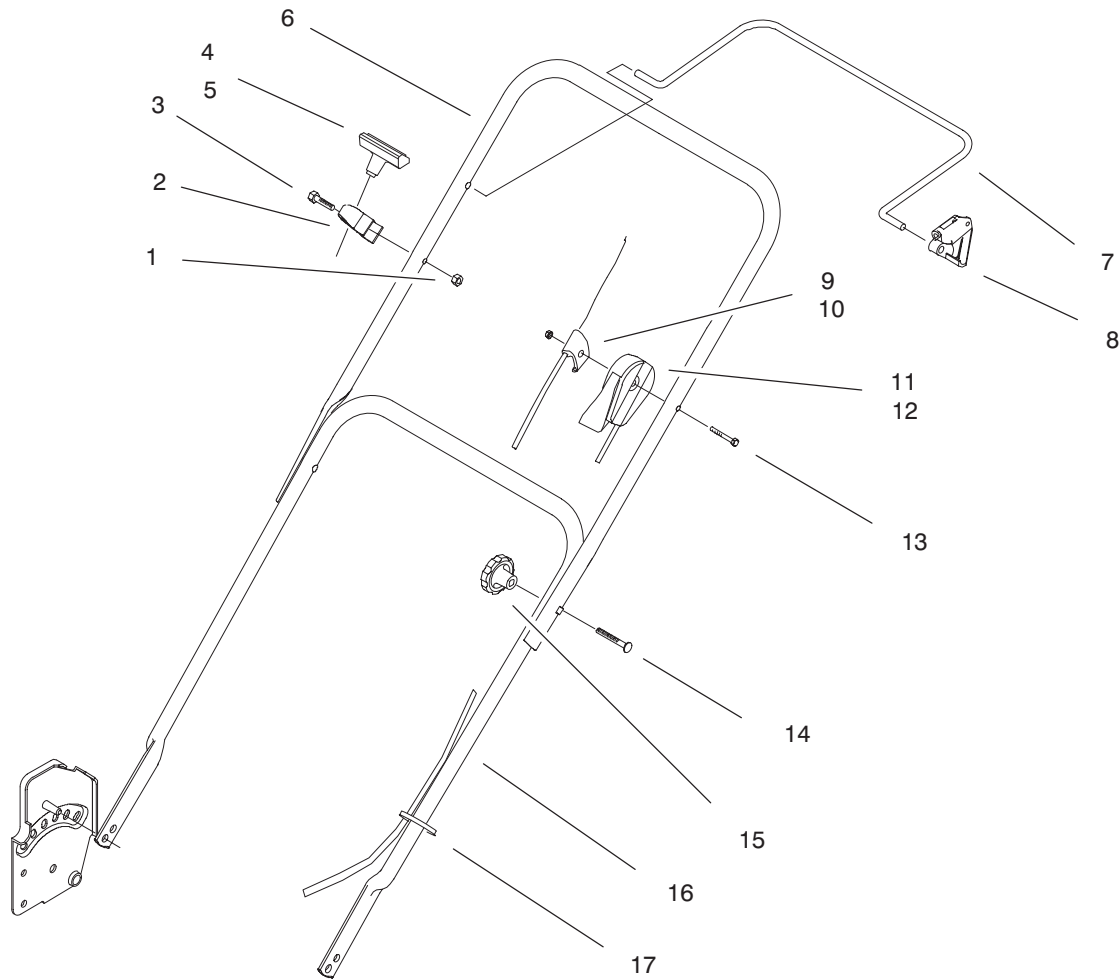

C-2291

HANDLE ASSEMBLY

Ref. No.	Part No.	Description	No. Used
1	3296-73	Nut - Lock	2
2	93-7383	Guide - Rope	1
3	321-51	Screw - Hex Hd. Cap	1
4	612825	Handle - Starter (Model No. 20441 Only)	1
5	612824	Clip - Rope Insert (Model No. 20441 Only)	1
6	93-0237	Handle - Upper	1
7	92-3134	Bar - Control	1
8	92-5412	Stop - Pivot	1
9	93-0253	Cable - Brake (Model No. 20443 & 20453)	1
10	93-0257	Cable - Brake (Model No. 20441 Only)	1

Ref. No.	Part No.	Description	No. Used
11	93-0252	Cable - Throttle (Model No. 20443 & 20453)	1
12	93-0256	Cable - Throttle (Model No. 20441 Only)	1
13	92-2269	Screw - Handle	1
14	92-2260	Screw - Handle	2
15	19-4050	Knob	2
16	93-0238	Handle - Lower	1
17	3290-378	Tie - Cable (Model No. 20443 & 20453)	1
17	3290-378	Tie - Cable (Model No. 20441 Only)	2