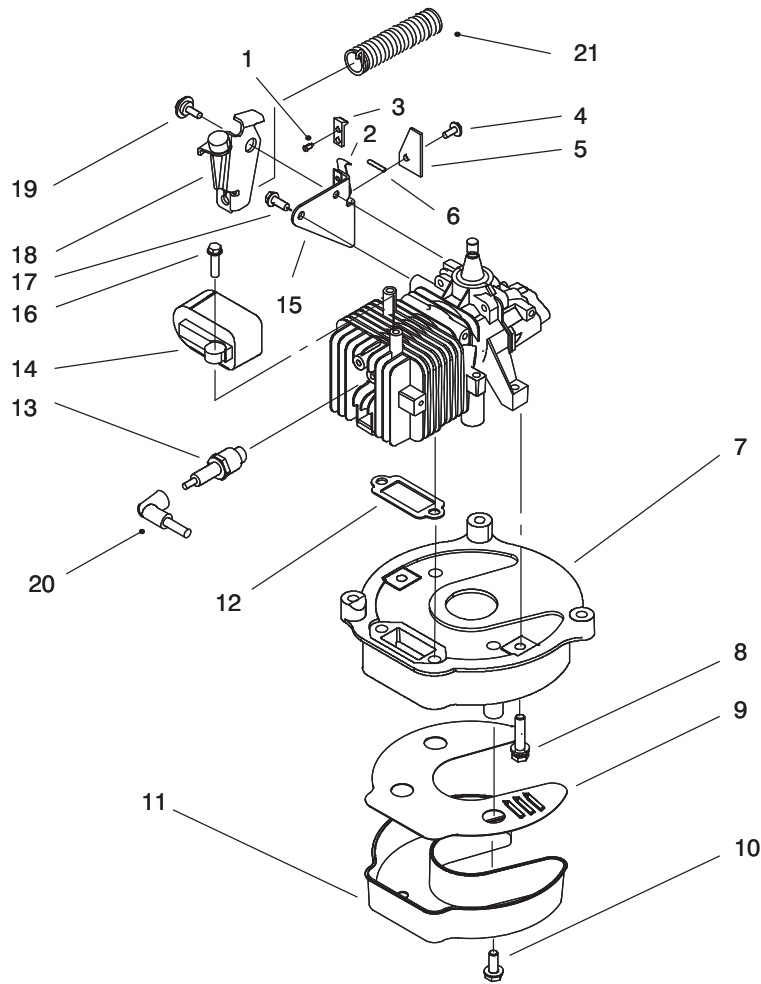

C-1899

BRAKE & MUFFLER ASSEMBLY (Model No. 20441 Only)

Ref. No.	Part No.	Description	No. Used	Ref. No.	Part No.	Description	No. Used
1	3290-459	Rivet	2	12	93-1233	Gasket - Exhaust	1
2	60-9010	Strap - Ground	1	13	614009	Plug - Spark	1
3	92-2925	Strap - Insulation	1	14	684049	Ignition Assembly (Incl. Ref. #20)	1
4	12-5450	Screw - Thread Forming	1	15	84-7820	Plate - Brake Mount	1
5	53-4690	Stop - Ground Strap	1	16	613208	Screw - Hex Washer Hd.	2
6	92-1156	Wire - Brake Switch Lead	1	17	614702	Screw	1
7	614654	Plate - Muffler	1	18	93-4312	Plate - Brake Assembly	1
8	607601	Screw	4	19	92-9698	Screw - Shoulder	1
9	614681	Baffle	1	20	681678	Lead & Cover Assembly	1
10	609471	Screw	3	21	93-4306	Spring - Compression	1
11	93-1108	Cover - Muffler	1