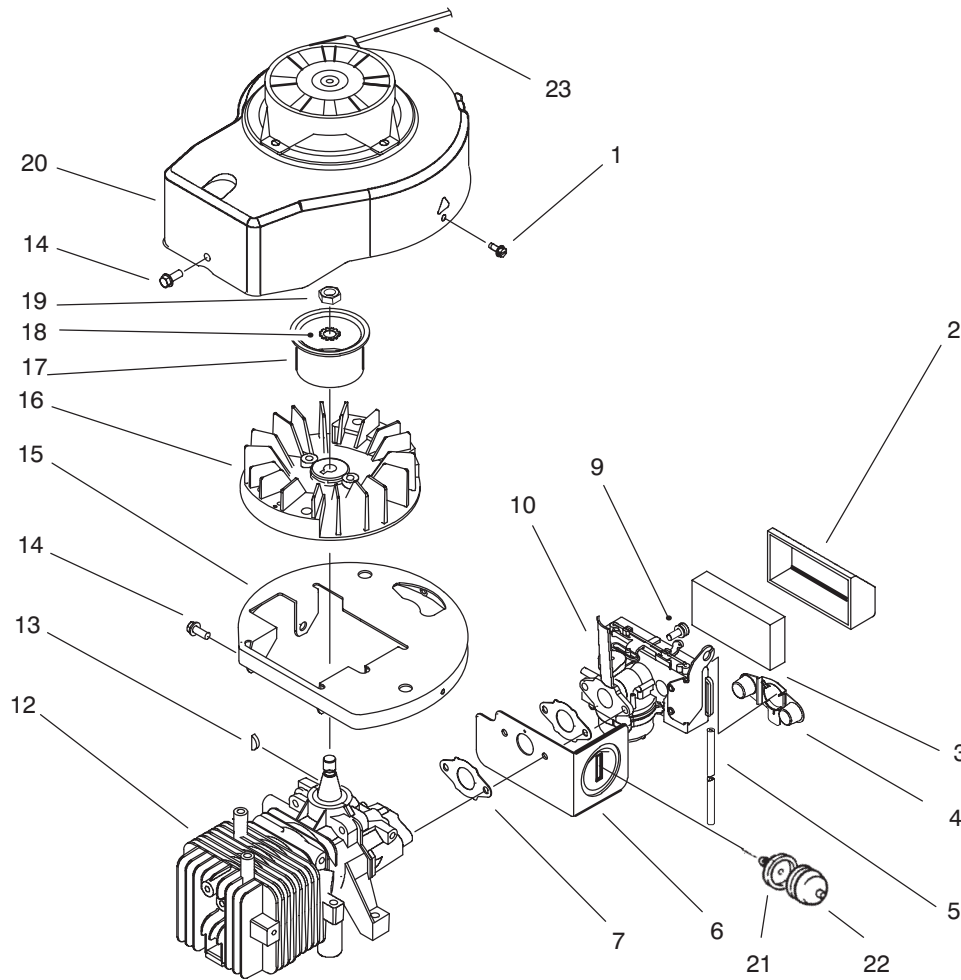

Ref. No.	Part No.	Description	No. Used
11	92-1005	Spring Arm Assembly	2
12	92-9592	Wheel Assembly	2
13	614650	Bolt - Shoulder	4
14	92-8647	Shield - Trailing	1
15	40-1940	Washer	4
16	92-1008	Knob - Height Adjust	4
17	614687	Spring Arm Assembly	2
18	614672	Bolt - Shoulder	4
19	92-9591	Wheel Assembly	2
20	614637	Bracket - Wheel Height Adj.	4
21	92-4890	Washer	4
22	3296-39	Nut - Lock	4
23	93-0231	Screw - Plastite	2
24	93-0222	Baffle - Front	1
25	93-0216	Kicker - Front	1

## HOUSING ASSEMBLY (Continued)

Ref. No.	Part No.	Description	No. Used
26	92-4881	Plate – Height Adjust	2
27	16-9259	Deck Assembly (Incl. Ref. #6 & 7 pg. 1) (Incl. Ref. #14 pg. 3)	1

Ref. No.	Part No.	Description	No. Used
28	3296-2	Nut – Lock (Model No. 20441 & 20443)	1
29	32105-27	Screw – Hex Washer Hd. (Model No. 20441 & 20443)	1

## ENGINE ASSEMBLY

Ref. No.	Part No.	Description	No. Used	Ref. No.	Part No.	Description	No. Used
1	92-6396	Shroud - Engine (Model No. 20441 Only)	1	7	32104-118	Screw - Phillips Hd. (Model No. 20441 Only)	2
2	93-4302	Screw - Sems (Model No. 20441 Only)	3	8	68-3632	Line - Fuel (Model No. 20441 Only)	1
3	93-0246	Decal - Engine (Model No. 20441 Only)	1	9		Engine (Model No. 20441 Only)	1
4	93-1200	Cover - Strap (Model No. 20441 Only)	1	12	52-7320	Retainer - Blade (Model No. 20441 Only)	1
5	92-1701	Rope - Stop (Model No. 20441 Only)	1	13	93-0245	Decal - Deck	1
6	55-3578	Gas Cap Assembly (Model No. 20441 Only)	1	14	39-5770	Decal - Danger	1
				15	66-5370	Spring - Compression (Model No. 20441 Only)	1