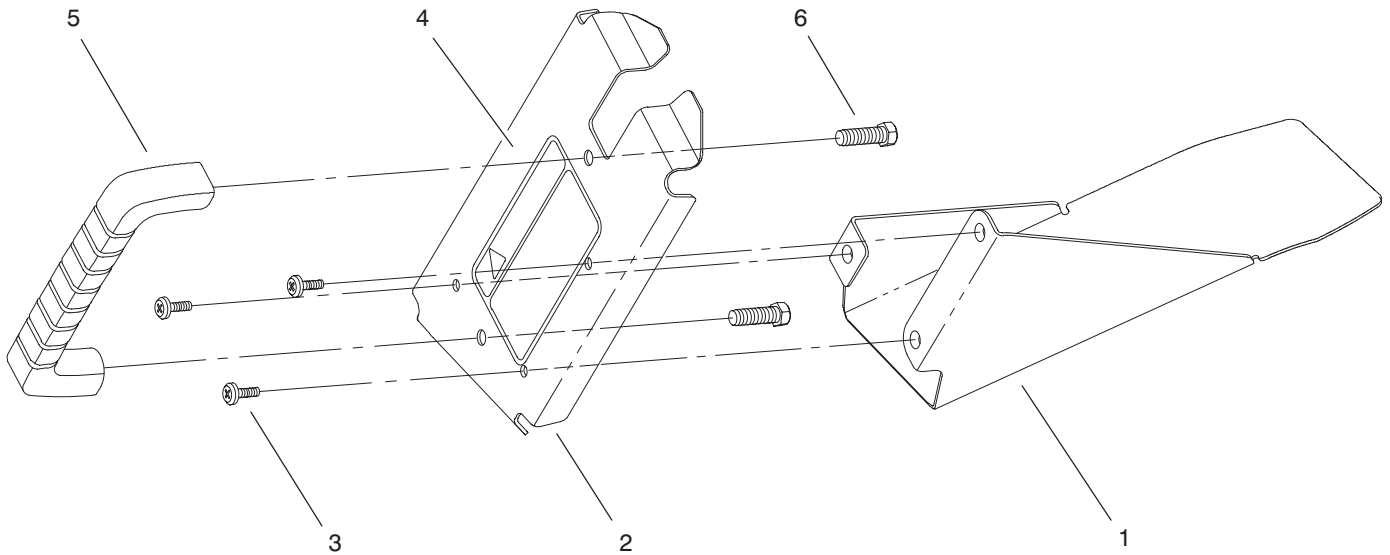

C-2339

REAR BAGGING ASS'Y (Model No. 20453 Only) (Cont.)

Ref. No.	Part No.	Description	No. Used
1	93-0279	Shield - Discharge Plug	1
2	93-0280	Cover - Discharge Plug	1
3	32104-122	Screw - Phillips Pan Hd.	3
4	88-6930	Decal - Warning	1

Ref. No.	Part No.	Description	No. Used
5	65-5100	Handle - Hood	1
6	46-8091	Screw - Tapping	2
*	93-0275	Discharge Plug Assembly (Incl. Ref. #1-6)	1

* Not Illustrated