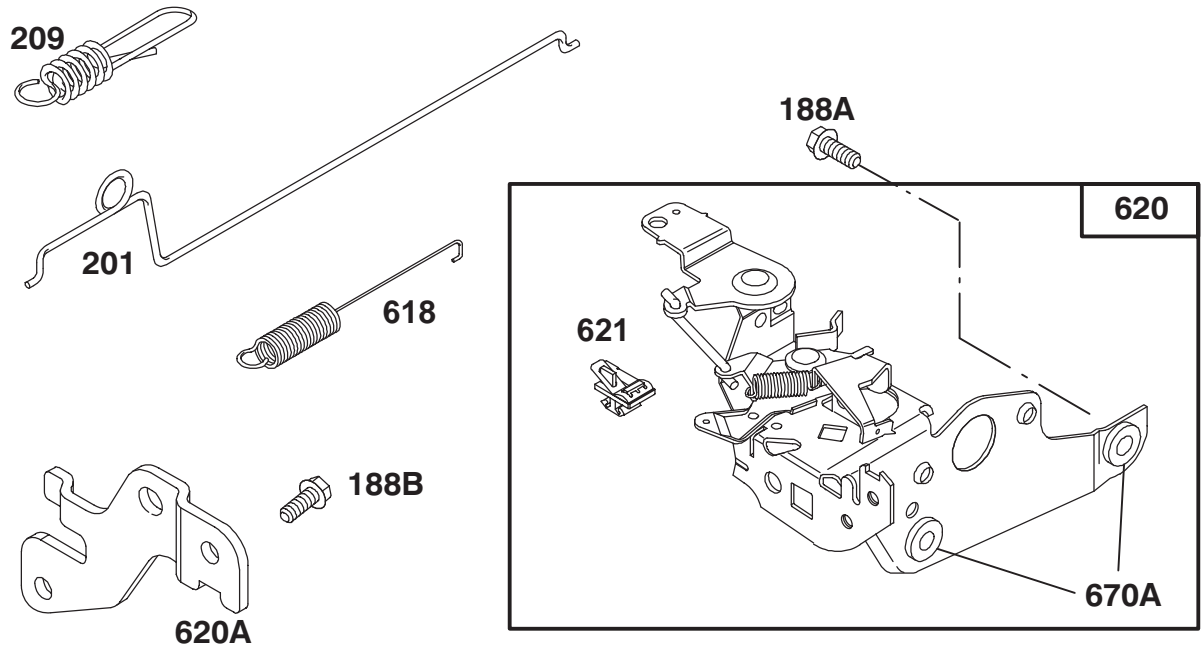

Assemblies include all parts shown in frames.

ENGINE BRIGGS & STRATTON MODEL 127802-0640-01

Ref. No.	Part No.	Description	No. Used
188A	94644	Screw - Hex. Head	1
188B	94602	Screw - Hex. Head	1
201	262579	Link - Governor	1
209	262661	Spring - Governor	1
618	262749	Spring - Return	1

Ref. No.	Part No.	Description	No. Used
620	497203	Bracket - Carburetor	1
620A	225152	Bracket - Control	1
621	396847	Switch - Stop	1
670A	493823	Spacer - Bracket	1