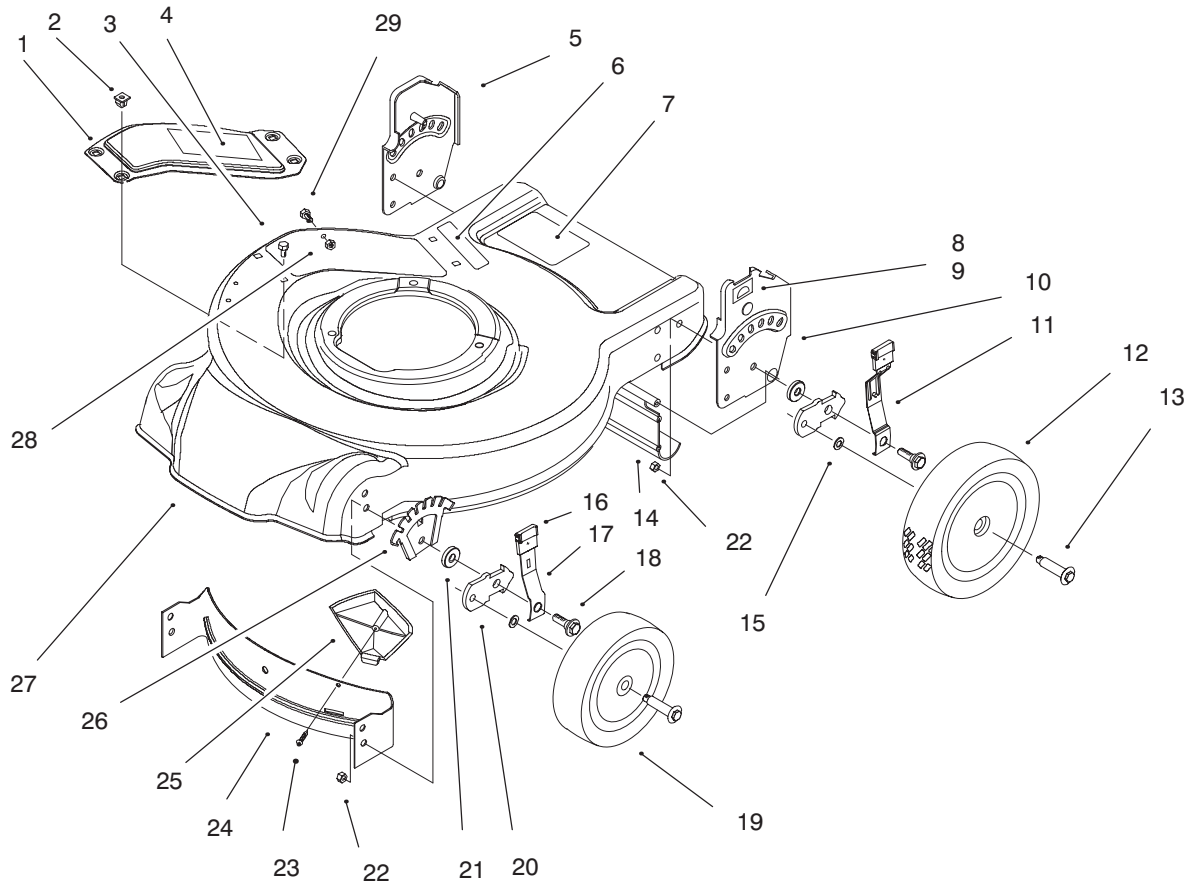

Ref. No.	Part No.	Description	No. Used
11	92-1005	Spring Arm Assembly	2
12	92-9592	Wheel Assembly	2
13	614650	Bolt - Shoulder	4
14	92-8647	Shield - Trailing	1
15	40-1940	Washer	4
16	92-1008	Knob - Height Adjust	4
17	614687	Spring Arm Assembly	2
18	614672	Bolt - Shoulder	4
19	92-9591	Wheel Assembly	2
20	614637	Bracket - Wheel Height Adj.	4
21	92-4890	Washer	4
22	3296-39	Nut - Lock	4
23	93-0231	Screw - Plastite	2
24	93-0222	Baffle - Front	1
25	93-0216	Kicker - Front	1