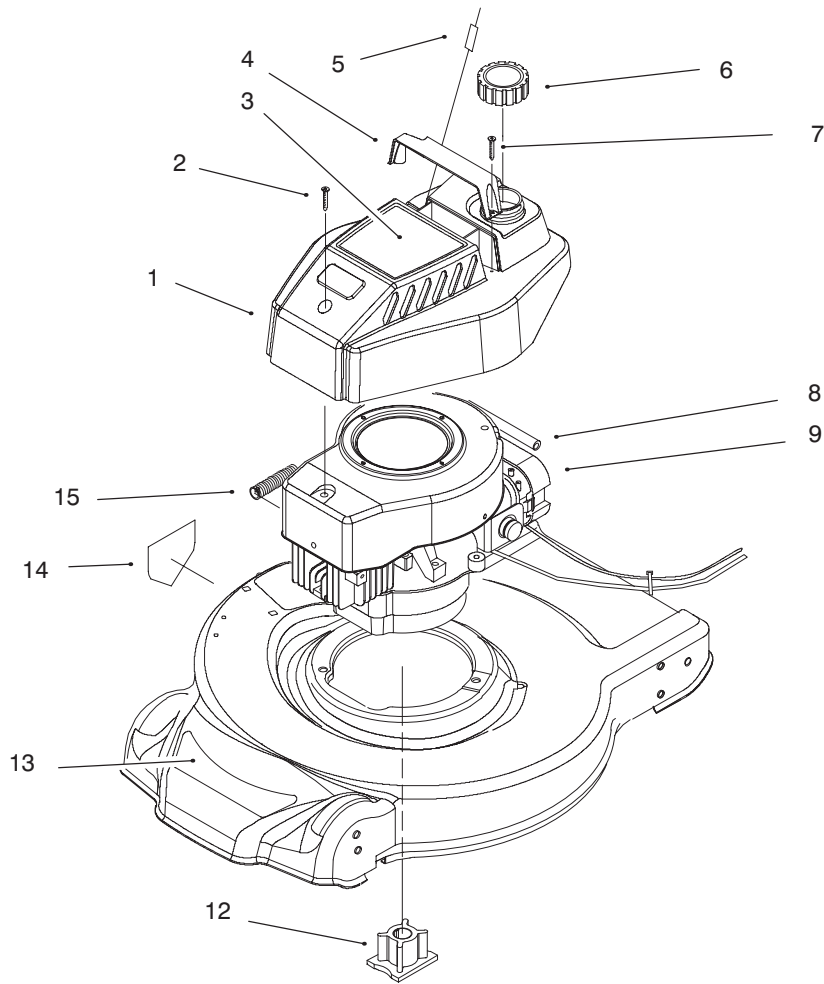

## HOUSING ASSEMBLY

Ref. No.	Part No.	Description	No. Used
1	16-9269	Cover - Recycling (Incl. Ref. #4) (Model No. 20441 & 20443)	1
2	93-0242	Grommet (Model No. 20441 & 20443)	4
3	32144-4	Screw - Tapping (Model No. 20441 & 20443)	4
4	85-7060	Decal - Danger (Model No. 20441 & 20443)	1
5	93-0236	Bracket - Handle R.H.	1
6	93-0262	Decal - Warning	1
7	93-0248	Decal - Warning	1
8	92-2915	Decal - HOC L.H.	1
9	92-2914	Decal - HOC R.H.	1
10	93-0235	Bracket - Handle L.H.	1

Ref. No.	Part No.	Description	No. Used
11	92-1005	Spring Arm Assembly	2
12	92-9592	Wheel Assembly	2
13	614650	Bolt - Shoulder	4
14	92-8647	Shield - Trailing	1
15	40-1940	Washer	4
16	92-1008	Knob - Height Adjust	4
17	614687	Spring Arm Assembly	2
18	614672	Bolt - Shoulder	4
19	92-9591	Wheel Assembly	2
20	614637	Bracket - Wheel Height Adj.	4
21	92-4890	Washer	4
22	3296-39	Nut - Lock	4
23	93-0231	Screw - Plastite	2
24	93-0222	Baffle - Front	1
25	93-0216	Kicker - Front	1

## HOUSING ASSEMBLY (Continued)

Ref. No.	Part No.	Description	No. Used
26	92-4881	Plate – Height Adjust	2
27	16-9259	Deck Assembly (Incl. Ref. #6 & 7 pg. 1) (Incl. Ref. #14 pg. 3)	1

Ref. No.	Part No.	Description	No. Used
28	3296-2	Nut – Lock (Model No. 20441 & 20443)	1
29	32105-27	Screw – Hex Washer Hd. (Model No. 20441 & 20443)	1