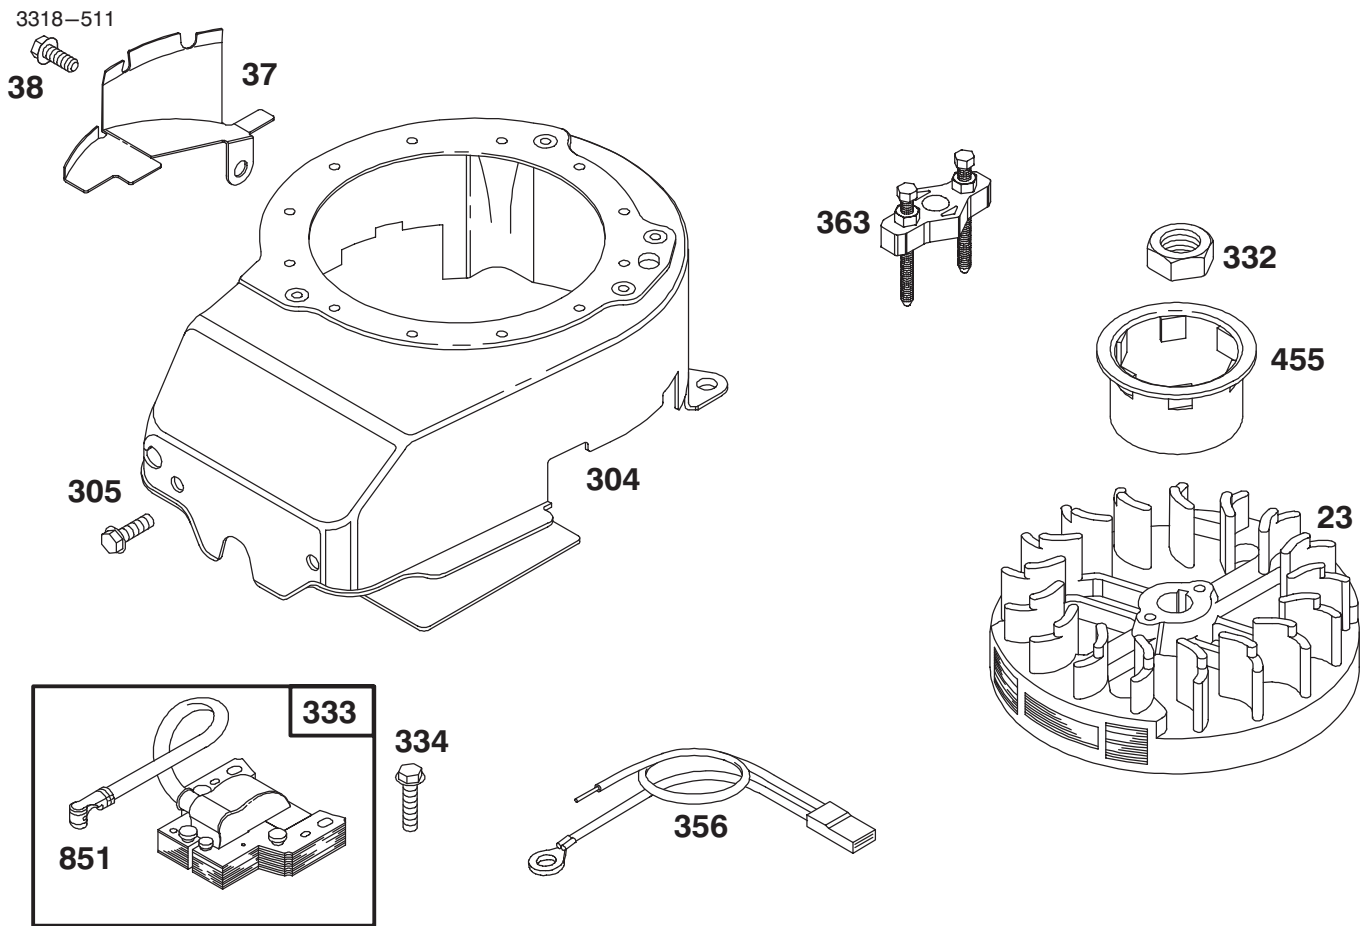

Assemblies include all parts shown in frames.

ENGINE BRIGGS & STRATTON MODEL 127802-0640-01

Ref. No.	Part No.	Description	No. Used
23	492177	Flywheel	1
37	224511	Guard – Flywheel	1
38	94786	Screw – Hex. Head	1
304	493294	Housing – Blower	1
305	94786	Screw – Sem	1
332	92284	Nut – Flywheel	1

Ref. No.	Part No.	Description	No. Used
333	802574	Armature – Magneto	1
334	94731	Screw – Sem	1
356	398808	Wire – Ground	1
363	19069	Puller – Flywheel	1
455	224250	Cup – Starter	1
851	493880	Terminal – Ignition Cable	1