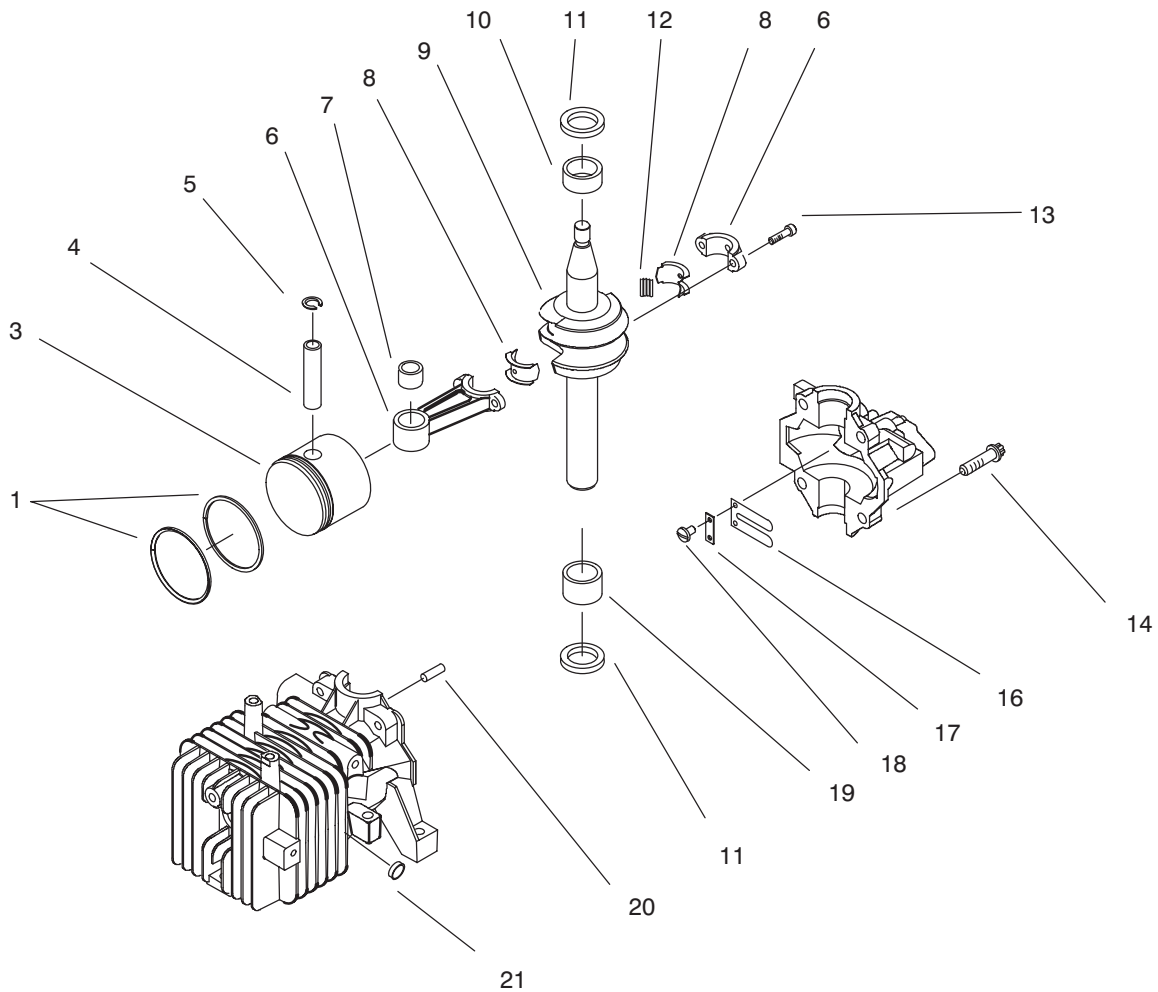

C-2292A

BLOCK ASSEMBLY (Model No. 20441 Only)

Ref. No.	Part No.	Description	No. Used
1	681737	Set – Rings, Piston	1
3	92-4923	Piston & Ring Set	1
*	92-4925	Piston & Connecting Rod (Incl. Ref. #1, 3-7 & 13)	1
4	606608	Pin – Wrist	1
5	303712	Ring – Retaining	2
6	92-4921	Connecting Rod Assembly (Incl. Ref. #8, 12 & 13)	1
7	92-4927	Bearing	1
8	677982	Liner – Split (Set of 2)	1
9	94-5733	Crankshaft	1

Ref. No.	Part No.	Description	No. Used
10	681830	Bearing – Upper Main	1
11	611396	Seal – Oil	2
12	683911	Bearing – Needle	1
13	611393	Screw – Hex. Hd.	2
14	614636	Screw – Hex. Washer Hd.	3
16	602588	Reed – Carburetor	1
17	602587	Reed – Backup Plate	1
18	612872	Screw	2
19	681831	Bearing – Needle	1
20	609629	Dowel	1
21	609123	Plug – Core	4

*Not Illustrated