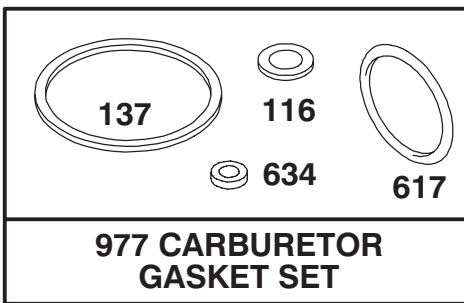

Assemblies include all parts shown in frames.

ENGINE BRIGGS & STRATTON MODEL 127802-0640-01

Ref. No.	Part No.	Description	No. Used
★3	299819	Seal – Oil	1
★7	272916	Gasket – Cylinder Hd.	1
★9	272481	Gasket – Valve Cover	1
★9A	272238	Gasket – Baffle Plate	1
★12	272198	Gasket – Crankcase	1
★20	399781	Seal – Oil	1
★52	272199	Gasket – Intake Elbow	1
●104	231371	Pin – Float Hinge	1
●◆116		Gasket – Sealing (Sold in Kit Only).	1
121	493762	Carburetor Kit	1
●127		Plug – Welch (Sold in Kit Only).	1

Ref. No.	Part No.	Description	No. Used
●134	398188	Valve – Inlet (Includes Seat)	1
●◆137		Gasket – Bowl (Sold in Kit Only).	1
★163	272653	Gasket – Air Cleaner	1
358	497316	Gasket Set	1
★524	280393	Seal – Filler Tube	1
●◆617	270344	Seal – Fuel Intake Tube	1
●◆634		Washer – Shaft (Sold in Kit Only).	1
★842	280966	Seal – O-Ring	1
★883	272253	Gasket – Exhaust	1
977	490937	Gasket Set – Carburetor	1

● Included in Carburetor Kit—Part No. 493762.

◆ Included in Carburetor Gasket Set—Part No. 490937.

★ Included in Gasket Set—Part No. 496117.