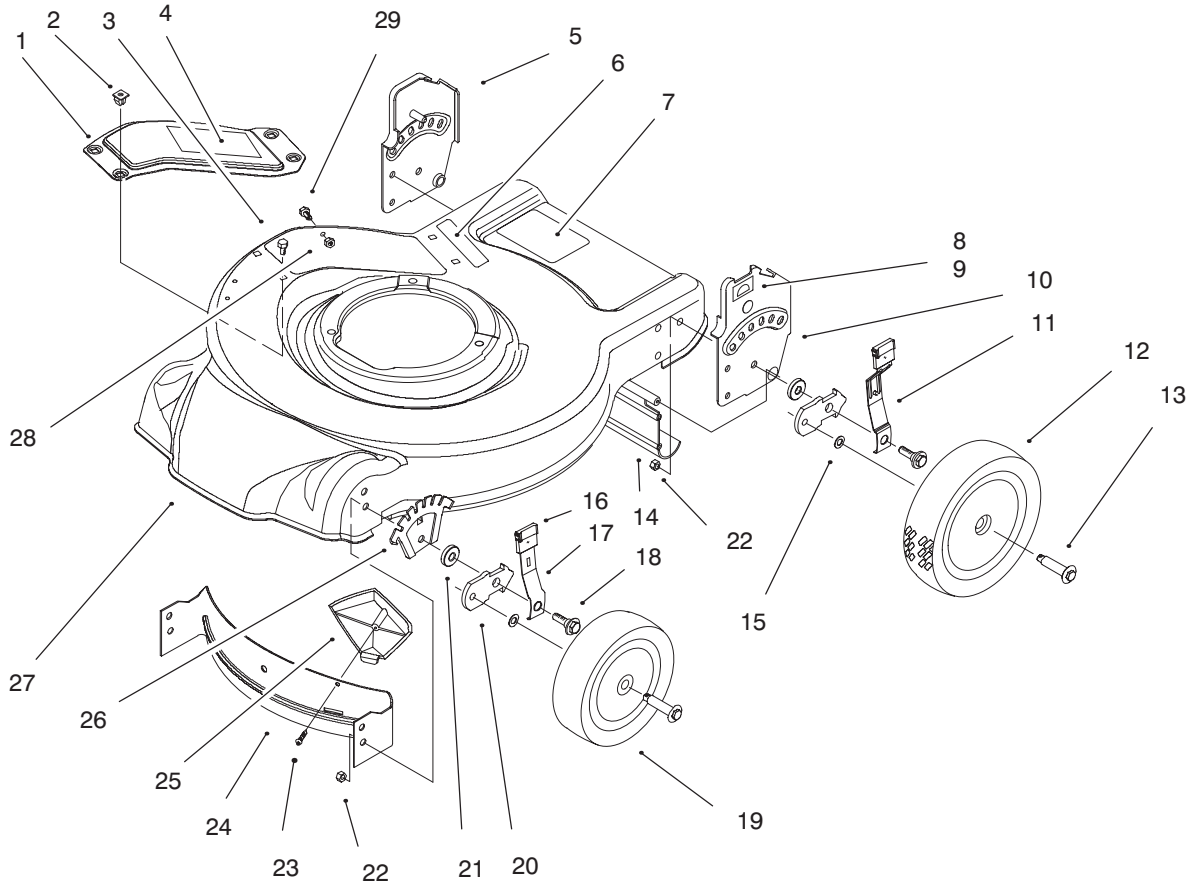

C-2288

HOUSING ASSEMBLY

Ref. No.	Part No.	Description	No. Used
1	16-9269	Cover - Recycling (Incl. Ref. #4) (Model No. 20441 & 20443)	1
2	93-0242	Grommet (Model No. 20441 & 20443)	4
3	32144-4	Screw - Tapping (Model No. 20441 & 20443)	4
4	85-7060	Decal - Danger (Model No. 20441 & 20443)	1
5	93-0236	Bracket - Handle R.H.	1
6	93-0262	Decal - Warning	1
7	93-0248	Decal - Warning	1
8	92-2915	Decal - HOC L.H.	1
9	92-2914	Decal - HOC R.H.	1
10	93-0235	Bracket - Handle L.H.	1

Ref. No.	Part No.	Description	No. Used
11	92-1005	Spring Arm Assembly	2
12	92-9592	Wheel Assembly	2
13	614650	Bolt - Shoulder	4
14	92-8647	Shield - Trailing	1
15	40-1940	Washer	4
16	92-1008	Knob - Height Adjust	4
17	614687	Spring Arm Assembly	2
18	614672	Bolt - Shoulder	4
19	92-9591	Wheel Assembly	2
20	614637	Bracket - Wheel Height Adj.	4
21	92-4890	Washer	4
22	3296-39	Nut - Lock	4
23	93-0231	Screw - Plastite	2
24	93-0222	Baffle - Front	1
25	93-0216	Kicker - Front	1