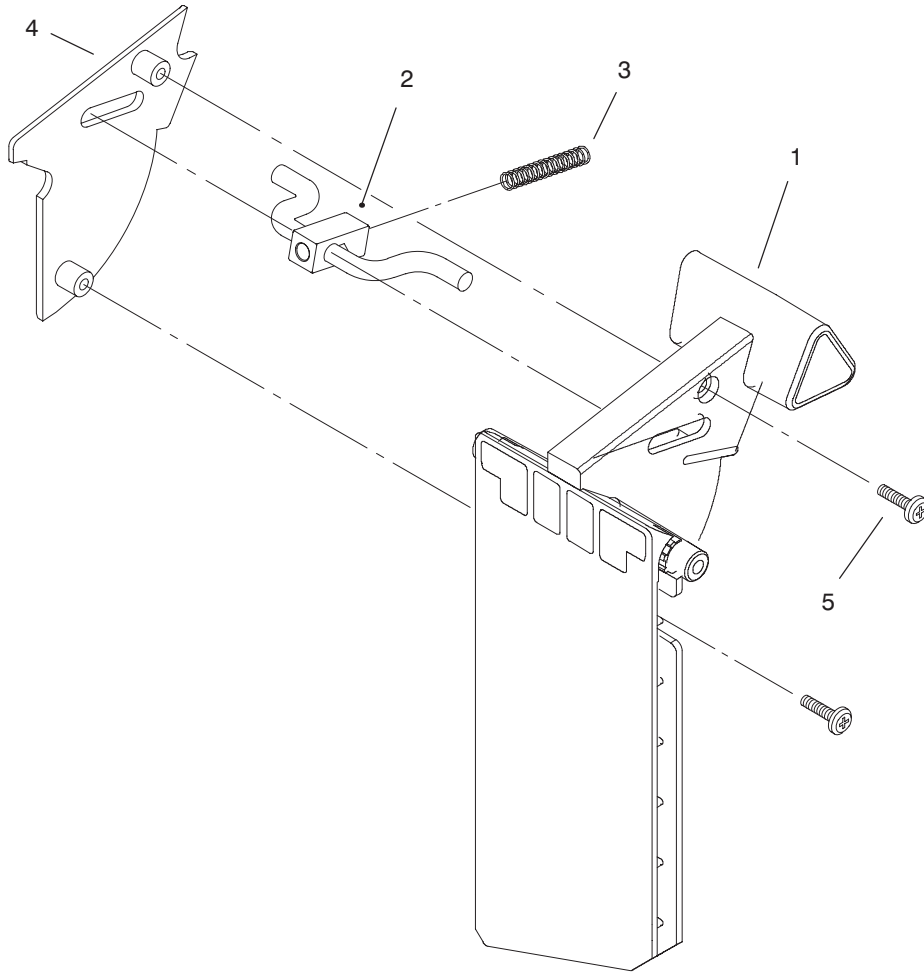

C-2317

REAR BAGGING ASS'Y (Model No. 20453 Only) (Cont.)

Ref. No.	Part No.	Description	No. Used
1	93-0264	Door - Discharge	1
2	88-1800	Latch - Door	1
3	33-0450	Spring - Door	1

Ref. No.	Part No.	Description	No. Used
4	33-0441	Cover - Door	1
5	32144-32	Screw - Plastic	2