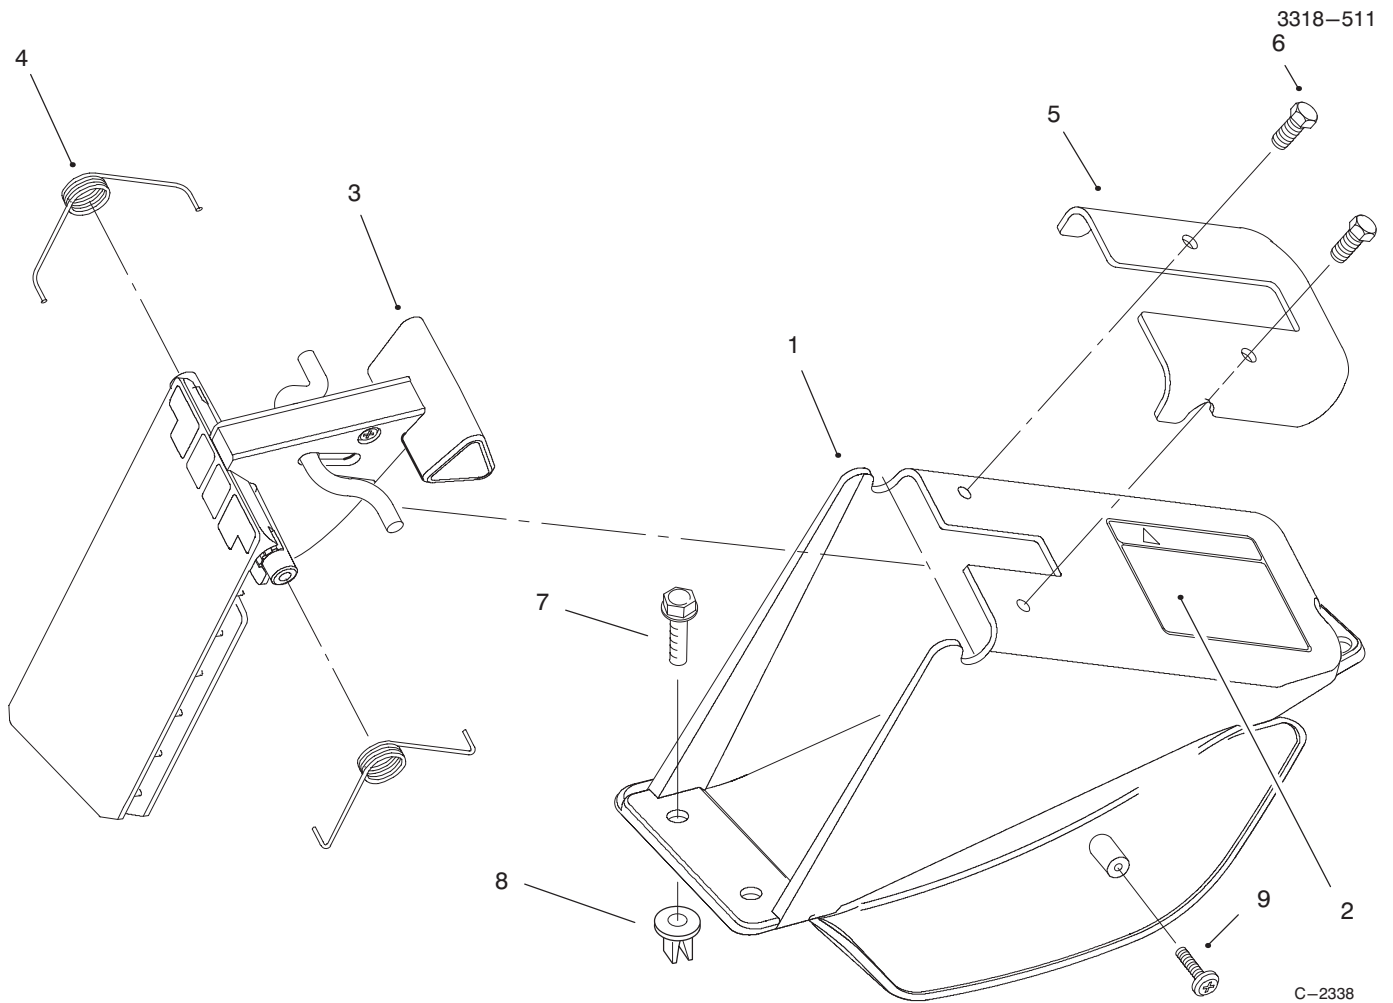

REAR BAGGING ASS'Y (Model No. 20453 Only) (Cont.)

Ref. No.	Part No.	Description	No. Used
1	93-0263	Chute - Discharge	1
2	88-3360	Decal - Caution Door	1
3	93-0273	Discharge Door Assembly	1
4	88-1090	Spring - Door	2
5	93-0267	Plate - Discharge Chute	1
6	46-8090	Screw - Tapping	2

Ref. No.	Part No.	Description	No. Used
7	46-6811	Screw - Washer Hd.	4
8	93-0242	Grommet	4
9	32144-111	Screw - Pan Hd.	1
*	93-0274	Discharge Chute Assembly (Incl. Ref. #1-6)	1

* Not Illustrated