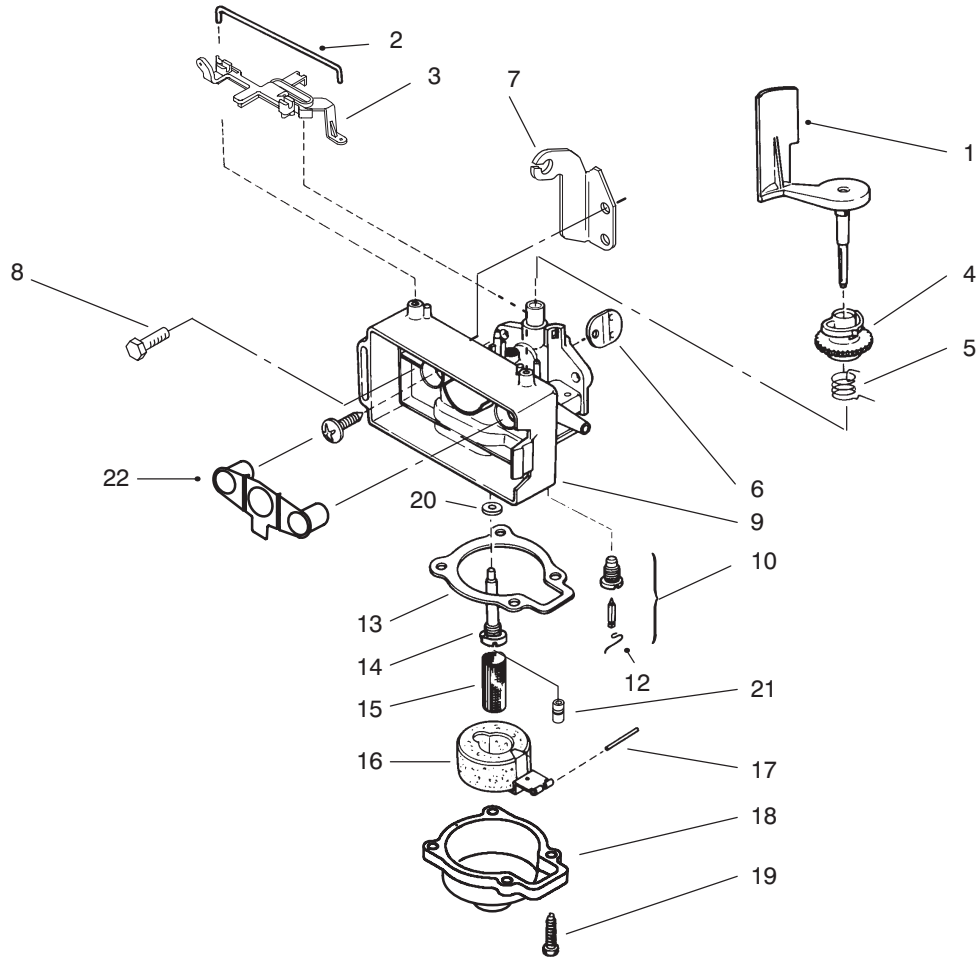

C-2130B

CARBURETOR ASSEMBLY (Model No. 20441 Only)

Ref. No.	Part No.	Description	No. Used	Ref. No.	Part No.	Description	No. Used
1	92-6376	Air Vane & Shaft	1	13	602850	Gasket	1
2	610165	Retainer - Speed Control	1	14	92-6371	Nozzle	1
3	93-1225	Lever - Speed Adjust	1	15	611071	Filter - Fuel	1
4	610834	Collar - Air Vane	1	16	678113	Float & Arm Assembly	1
5	92-4944	Spring - Governor	1	17	92-6389	Pin	1
6	92-6373	Disc - Throttle	1	18	92-9691	Float Chamber	1
7	92-4949	Bracket - Throttle Control	1	19	608850	Screw	4
8	613269	Screw	2	20	612383	Washer	1
9	93-4324	Carburetor Body	1	21	92-6370	Main Jet	1
10	92-9697	Kit - Float Valve, Body & Seat (Incl. Ref. #12)	1	22	93-4320	Shield - Fuel	1
12	603145	Spring	1	*	92-6385	Jet - High Altitude	1
				*	93-4331	Carburetor Assembly	1

*Not Illustrated