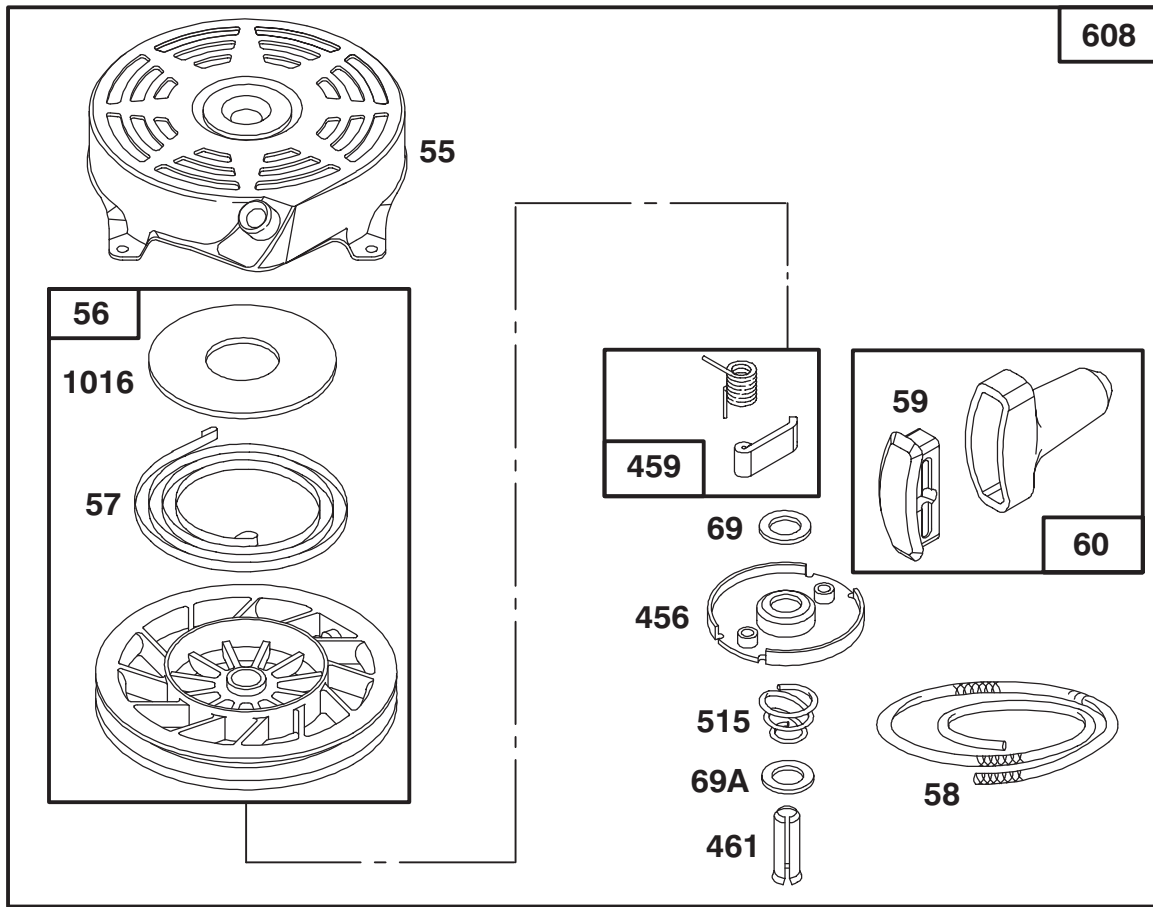

Assemblies include all parts shown in frames.

ENGINE BRIGGS & STRATTON MODEL 127802-0640-01

Ref. No.	Part No.	Description	No. Used
55	492831	Housing – Rewind Starter	1
56	493824	Pulley – Rewind Starter	1
57	262594	Spring – Rewind Starter	1
58	280399	Rope – Rewind Starter	1
59	396892	Insert – Handle	1
60	393152	Handle – Rewind Starter	1
69	280973	Washer – Rewind Starter	1
69A	224322	Washer – Rewind Starter	1
456	224321	Retainer – Rewind Starter	1

Ref. No.	Part No.	Description	No. Used
459	492833	Pawl – Starter	1
461	262626	Pin – Starter	1
515	262625	Spring – Torsion	1
608	493295	Starter Assy. – Rewind Includes: 94128 Screw – Hex. Hd. 1 92987 Nut – Hex. 1	1
1016	224278	Cover – Rewind Starter	1