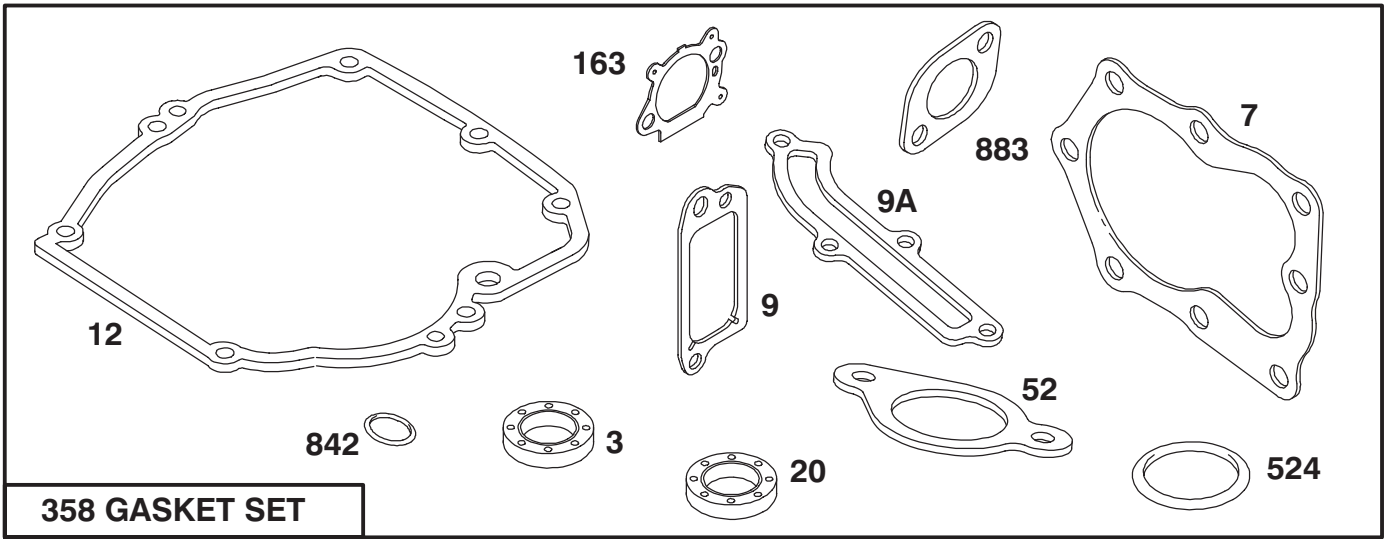

Assemblies include all parts shown in frames.

ENGINE BRIGGS & STRATTON MODEL 127802-0640-01

Ref. No.	Part No.	Description	No. Used
★3	299819	Seal – Oil	1
★7	272916	Gasket – Cylinder Hd.	1
★9	272481	Gasket – Valve Cover	1
★9A	272238	Gasket – Baffle Plate	1
★12	272198	Gasket – Crankcase	1
★20	399781	Seal – Oil	1
★52	272199	Gasket – Intake Elbow	1
●104	231371	Pin – Float Hinge	1
●◆116		Gasket – Sealing (Sold in Kit Only).	1
121	493762	Carburetor Kit	1
●127		Plug – Welch (Sold in Kit Only).	1

Ref. No.	Part No.	Description	No. Used
●134	398188	Valve – Inlet (Includes Seat)	1
●◆137		Gasket – Bowl (Sold in Kit Only).	1
★163	272653	Gasket – Air Cleaner	1
358	497316	Gasket Set	1
★524	280393	Seal – Filler Tube	1
●◆617	270344	Seal – Fuel Intake Tube	1
●◆634		Washer – Shaft (Sold in Kit Only).	1
★842	280966	Seal – O-Ring	1
★883	272253	Gasket – Exhaust	1
977	490937	Gasket Set – Carburetor	1

● Included in Carburetor Kit—Part No. 493762.

◆ Included in Carburetor Gasket Set—Part No. 490937.

★ Included in Gasket Set—Part No. 496117.