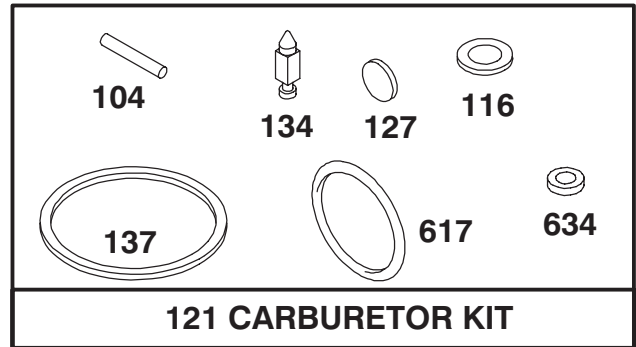

Assemblies include all parts shown in frames.

ENGINE BRIGGS & STRATTON MODEL 127802-0640-01

Ref. No.	Part No.	Description	No. Used
★3	299819	Seal – Oil	1
★7	272916	Gasket – Cylinder Hd.	1
★9	272481	Gasket – Valve Cover	1
★9A	272238	Gasket – Baffle Plate	1
★12	272198	Gasket – Crankcase	1
★20	399781	Seal – Oil	1
★52	272199	Gasket – Intake Elbow	1
●104	231371	Pin – Float Hinge	1
●◆116		Gasket – Sealing (Sold in Kit Only).	1
121	493762	Carburetor Kit	1
●127		Plug – Welch (Sold in Kit Only).	1

Ref. No.	Part No.	Description	No. Used
●134	398188	Valve – Inlet (Includes Seat)	1
●◆137		Gasket – Bowl (Sold in Kit Only).	1
★163	272653	Gasket – Air Cleaner	1
358	497316	Gasket Set	1
★524	280393	Seal – Filler Tube	1
●◆617	270344	Seal – Fuel Intake Tube	1
●◆634		Washer – Shaft (Sold in Kit Only).	1
★842	280966	Seal – O-Ring	1
★883	272253	Gasket – Exhaust	1
977	490937	Gasket Set – Carburetor	1

● Included in Carburetor Kit—Part No. 493762.

◆ Included in Carburetor Gasket Set—Part No. 490937.

★ Included in Gasket Set—Part No. 496117.