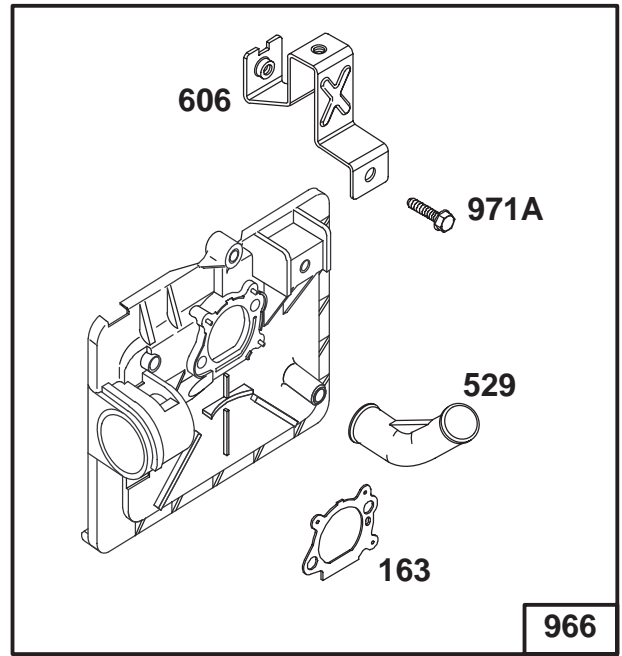

Assemblies include all parts shown in frames.

ENGINE BRIGGS & STRATTON MODEL 127802-0640-01

Ref. No.	Part No.	Description	No. Used
163	272653	Gasket – Air Cleaner	1
529	281299	Grommet – Breather	1
606	224815	Strap – Bracket	1
966	496116	Base – Air Cleaner	1
967	491588	Filter – Air	1

Ref. No.	Part No.	Description	No. Used
968	281340	Cover – Air Cleaner	1
969	94120	Screw – Cover Mtg.	1
971	94121	Screw – Air Cleaner	1
971A	94749	Screw – Hex. Head	1

* Included in Gasket Set—Part No. 496117.