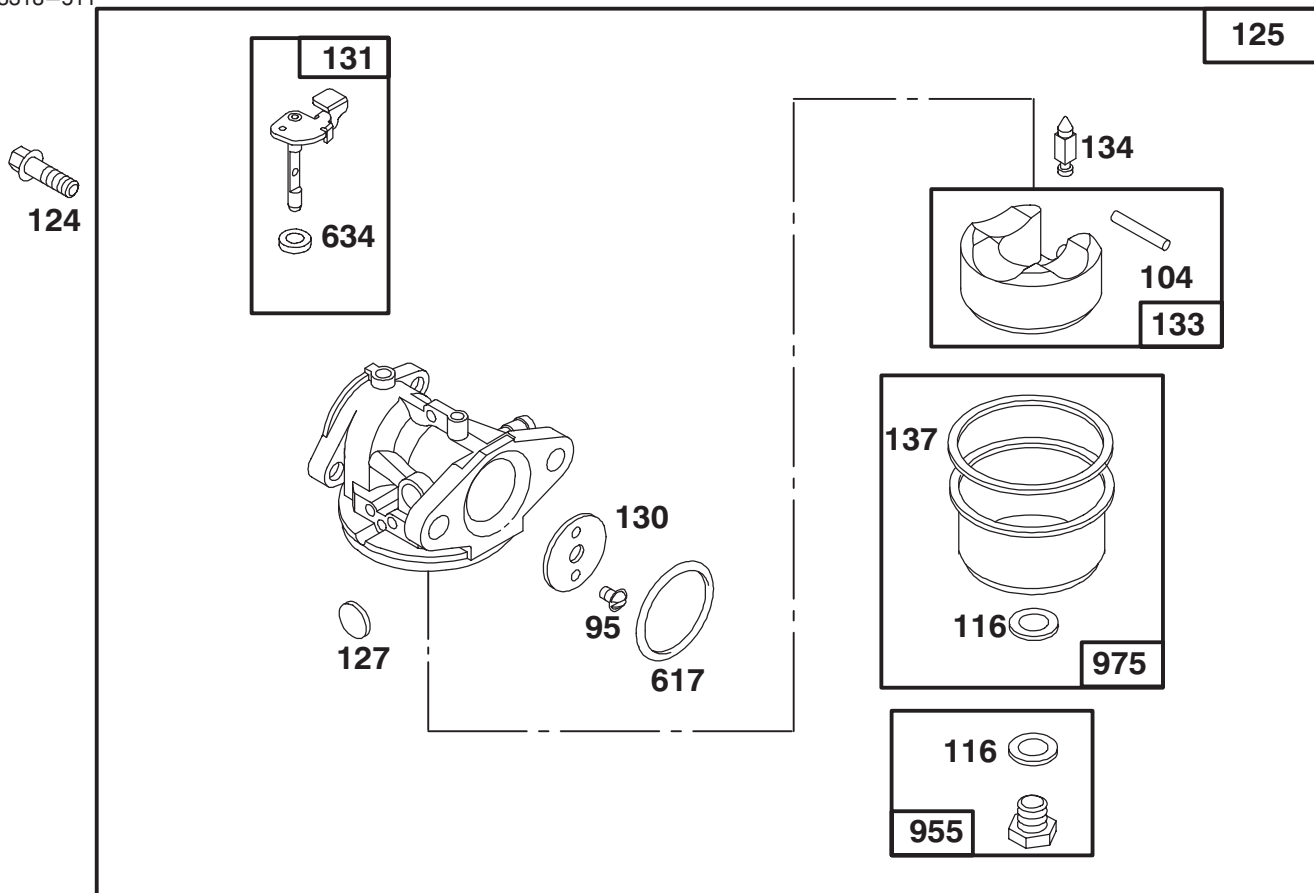

Assemblies include all parts shown in frames.

ENGINE BRIGGS & STRATTON MODEL 127802-0640-01

Ref. No.	Part No.	Description	No. Used
95	94098	Screw – Throttle Valve Mounting	1
●104	231371	Pin – Float Hinge	1
●◆116		Gasket–Sealing (Sold in Kit Only).	1
124	94525	Screw – Carburetor Mtg.	1
125	497314	Carburetor Plug – Welch (Sold in Kit Only).	1
●127			1
130	224908	Valve – Throttle	1
131	493267	Shaft – Throttle	1
133	398187	Float Assy. – Carburetor	1

Ref. No.	Part No.	Description	No. Used
●134	398188	Valve – Inlet (Includes Seat)	1
●◆137		Gasket – Bowl (Sold in Kit Only).	1
●◆617	270344	Seal – Fuel Intake Tube	1
●◆634		Washer–Shaft (Sold in Kit Only).	1
955	497315	Screw – Bowl Mtg. (Std.)	1
		Note: 496495 Screw – Bowl Mtg. (High Altitude)	1
975	493640	Bowl Assy. – Carburetor	1

●Included in Carburetor Kit–Part No. 493762.

◆Included in Carburetor Gasket Set–Part No. 490937.