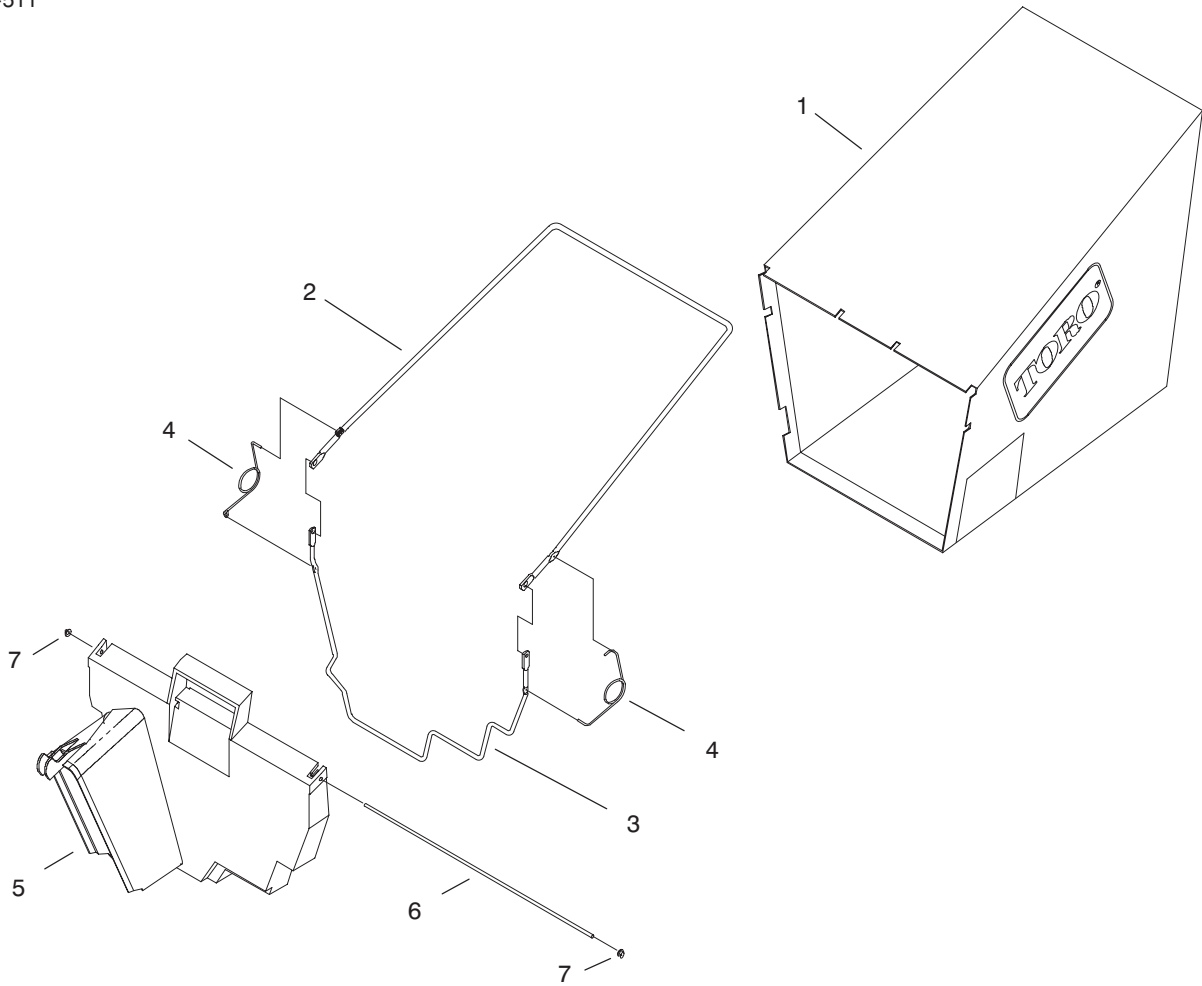

C-2337

REAR BAGGING ASSEMBLY (Model No. 20453 Only)

Ref. No.	Part No.	Description	No. Used
1	93-0284	Bag - Grass	1
2	93-0281	Frame - Bag Upper	1
3	93-0282	Frame - Bag Lower	1
4	36-6910	Spring	2

Ref. No.	Part No.	Description	No. Used
5	93-0266	Door - Bag	1
6	93-0283	Hinge - Bag Door	1
7	3290-422	Nut - Push	2