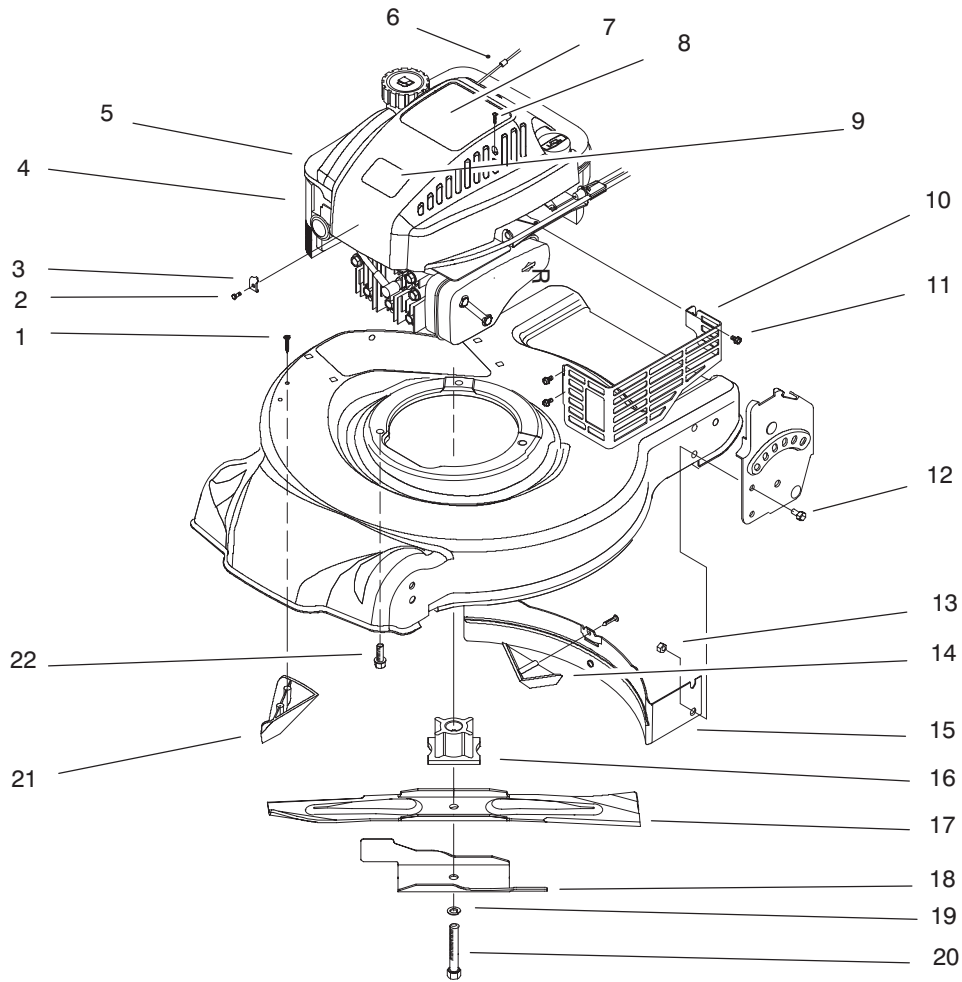

C-2290

ENGINE ASSEMBLY

Ref. No.	Part No.	Description	No. Used
1	32144-111	Screw - Phillips Pan Hd.	2
2	93-8470	Screw - Clamp (P/W Eng.) (Model No. 20443 & 20453)	1
3	2210-249	Clamp - Casing (P/W Eng.) (Model No. 20443 & 20453)	1
4		Engine - Quantum 4HP (Model No. 20441 & 20453)	1
5	93-0243	Shroud - Qt Wedge (Model No. 20443 & 20453)	1
6	2210-316	Stop - Rope (P/W Eng.) (Model No. 20443 & 20453)	1
7	93-0247	Decal - Engine (Model No. 20443 & 20453)	1
8	32144-121	Screw (Model No. 20443 & 20453)	2
9	92-2289	Plate - Logo	1
10	82-8550	Shield - Muffler Model No. 20443 & 20453)	1

Ref. No.	Part No.	Description	No. Used
11	32144-73	Screw - Hex Washer Hd. Thread Forming (Model No. 20443 & 20453)	3
12	322-3	Screw - Hex Hd. Cap	4
13	3296-29	Nut - Lock	4
14	93-0217	Kicker - Rear	1
15	93-0223	Baffle - Rear	1
16	62-7540	Retainer - Blade (Model No. 20443 & 20453)	1
17	93-0241	Blade - Steel Deck	1
18	93-0219	Accelerator	1
19	3253-22	Washer - Lock	1
20	26-0670	Bolt - Blade	1
21	93-0218	Kicker - Side	1
22	92-1624	Screw - Engine	3