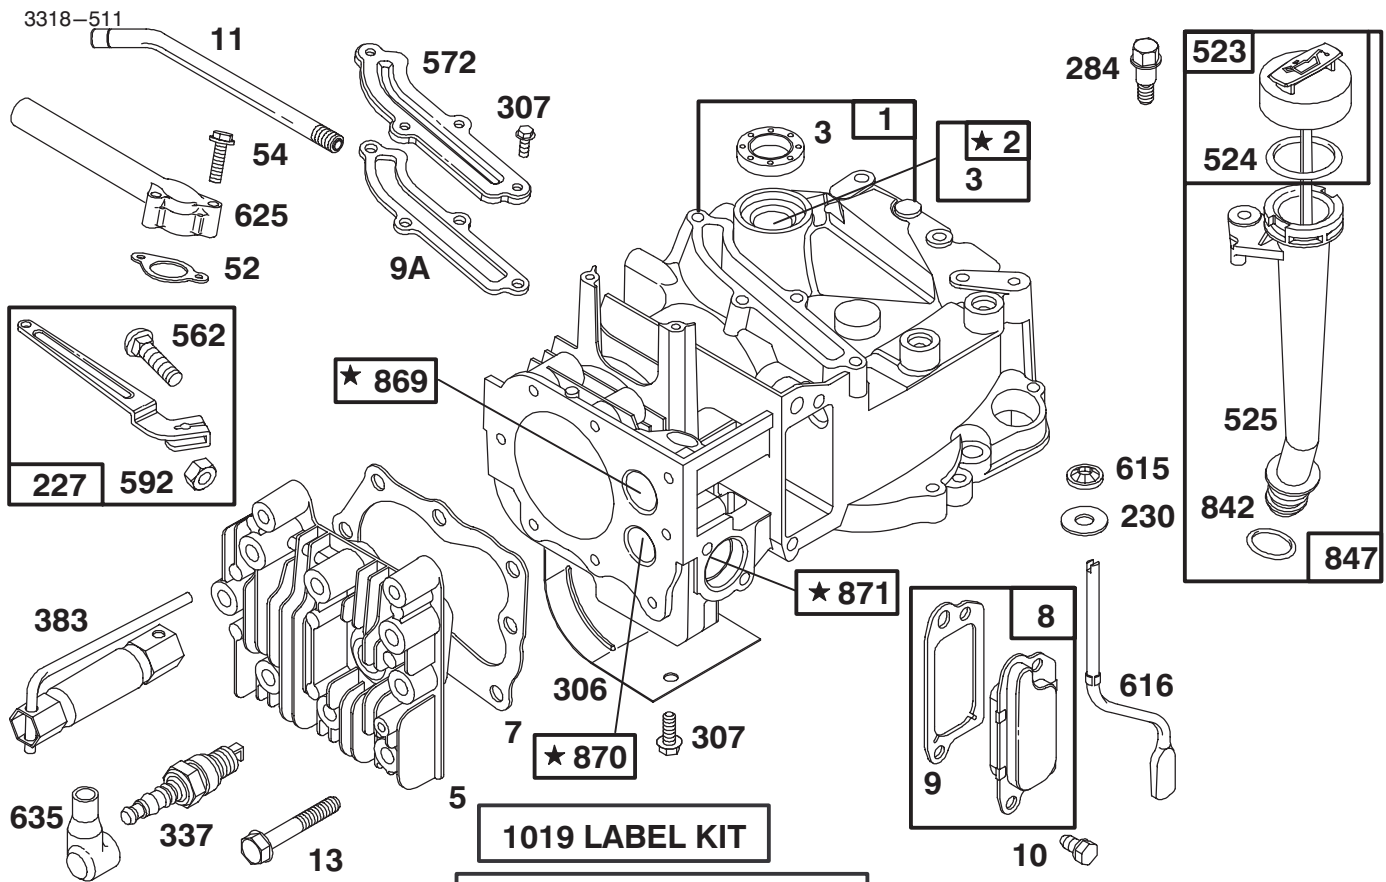

★ REQUIRES SPECIAL TOOLS TO INSTALL. SEE REPAIR INSTRUCTION MANUAL.

1019 LABEL KIT

1058 OWNER'S MANUAL
Assemblies include all parts shown in frames.

ENGINE BRIGGS & STRATTON MODEL 127802-0640-01

Ref. No.	Part No.	Description	No. Used
1	493260	Cylinder Assembly	1
2	293708	Bushing – Cylinder	1
★3	299819	Seal – Oil	1
5	214349	Head – Cylinder	1
★7	272916	Gasket – Cylinder Head	1
8	495786	Breather – Valve Chamber	1
★9	272481	Gasket – Valve Cover	1
★9A	272238	Gasket – Baffle Plate	1
10	94650	Screw – Breather Mtg.	1
11	231933	Tube – Breather	1
13	94547	Screw – Cylinder Head	1
★52	272199	Gasket – Intake Elbow Mounting	1
54	94526	Screw – Intake Elbow	1
227	492349	Lever Assembly – Gov.	1
230	67072	Washer – Gov. Crank	1
284	94511	Screw – Hex. Head	1
306	224324	Shield – Cylinder	1
307	94515	Screw – Hex. Head	1
337	802592	Plug – Spark	1
383	89838	Wrench – Spark Plug	1

Ref. No.	Part No.	Description	No. Used
523	495264	Cap With Dipstick – Oil Filler	1
★524	280393	Seal – Filler Tube	1
525	495265	Tube – Oil Filler	1
562	92613	Bolt – Governor Lever	1
572	224328	Baffle – Cylinder	1
592	231082	Nut – Hex.	1
615	94474	Fastener	1
616	262578	Crank – Governor	1
625	281085	Tube – Fuel Intake	1
635	66538	Elbow – Spark Plug	1
★842	280966	Seal – O-Ring	1
847	495263	Oil Fill Tube Assy.	1
869	213512	Seat – Intake Valve	1
870	213513	Seat – Exhaust Valve	1
871	262001	Guide – Exhaust Valve	1
1019	494256	Label Kit	1
1058	272262	Owner's Manual	1

★ Included in Gasket Set—Part No. 496117.