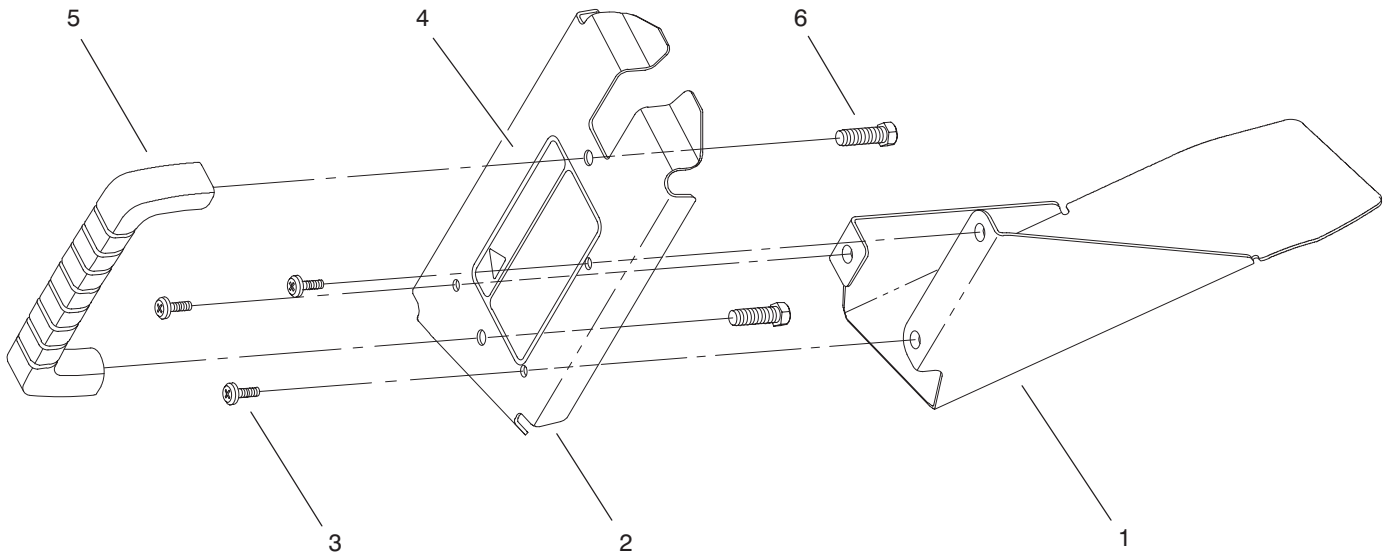

C-2339

REAR BAGGING ASS'Y (Model No. 20454 Only) (Cont.)

Ref. No.	Part No.	Description	No. Used
1	93-0279	Shield - Discharge Plug	1
2	93-0280	Cover - Discharge Plug	1
3	32104-122	Screw - Phillips Pan Hd.	3
4	88-6930	Decal - Warning	1

Ref. No.	Part No.	Description	No. Used
5	65-5100	Handle - Hood	1
6	46-8091	Screw - Tapping	2
*	93-0275	Discharge Plug Assembly (Incl. Ref. #1-6)	1

* Not Illustrated