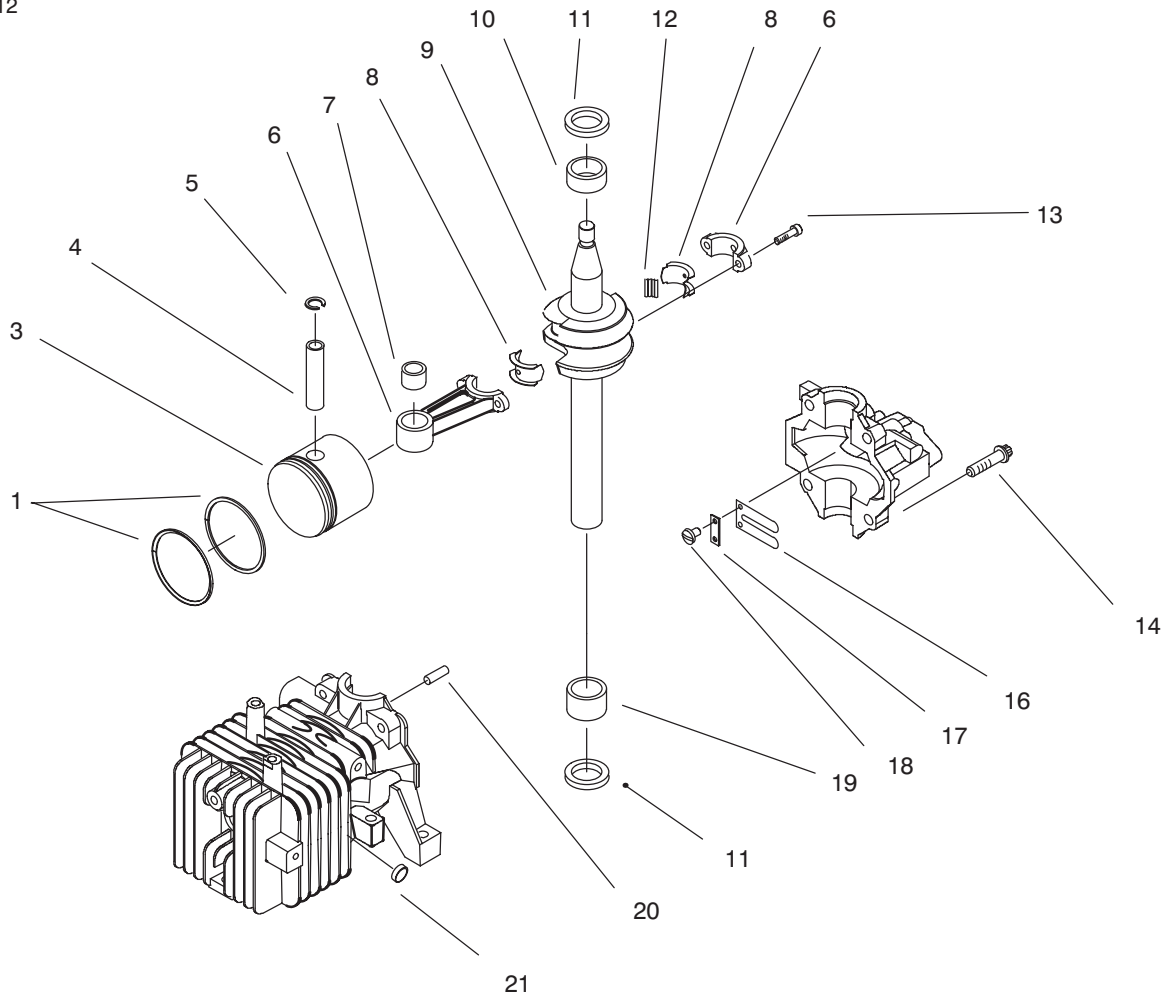

C-2246

ENGINE ASSEMBLY

Ref. No.	Part No.	Description	No. Used
1	92-6396	Shroud - Engine (Model No. 20442 Only)	1
2	93-4302	Screw - Sems (Model No. 20442 Only)	3
3	93-0246	Decal - Engine (Model No. 20442 Only)	1
4	93-1200	Cover - Strap (Model No. 20442 Only)	1
5	92-1701	Rope - Stop (Model No. 20442 Only)	1
6	55-3578	Gas Cap Assembly (Model No. 20442 Only)	1
7	32104-118	Screw - PH (Model No. 20442 Only)	2

Ref. No.	Part No.	Description	No. Used
8	68-3632	Line - Fuel (Model No. 20442 Only)	1
9		Engine Assembly (Model No. 20442 Only)	1
12	93-4196	Shield - Grass	1
13	93-0278	Pulley - Driver (Model No. 20442 Only)	1
14	52-7320	Retainer - Blade (Model No. 20442 Only)	1
15	93-0245	Decal - Deck	1
16	39-5770	Decal - Danger	1
17	66-5370	Spring - Compression (Model No. 20442)	1

C-2244A

SHROUD & BLOCK ASSEMBLY (Model No. 20442 Only)

Ref. No.	Part No.	Description	No. Used
1	614699	Screw	3
2	93-1231	Cover - Air Filter	1
3	609493	Element - Air Filter	1
4	93-4320	Plug	1
5	44-3172	Hose - Primer	1
6	93-1227	Shield - Carburetor	1
7	92-4948	Gasket - Carburetor	2
9	609482	Screw	2
10	93-4331	Carburetor Assembly	1
12	94-5731	Short Block Assembly	1
13	607199	Key	1

C-1295A

BLOCK ASSEMBLY (Model No. 20442 Only)

Ref. No.	Part No.	Description	No. Used
1	681737	Set - Rings, Piston	1
3	92-4923	Piston & Ring Set	1
*	92-4925	Piston & Connecting Rod (Incl. Ref. #1, 3-7 & 13)	1
4	606608	Pin - Wrist	1
5	303712	Ring - Retaining	2
6	92-4921	Connecting Rod Assembly (Incl. Ref. #8, 12 & 13)	1
7	92-4927	Bearing	1
8	677982	Liner - Split (Set of 2)	1
9	94-5733	Crankshaft	1