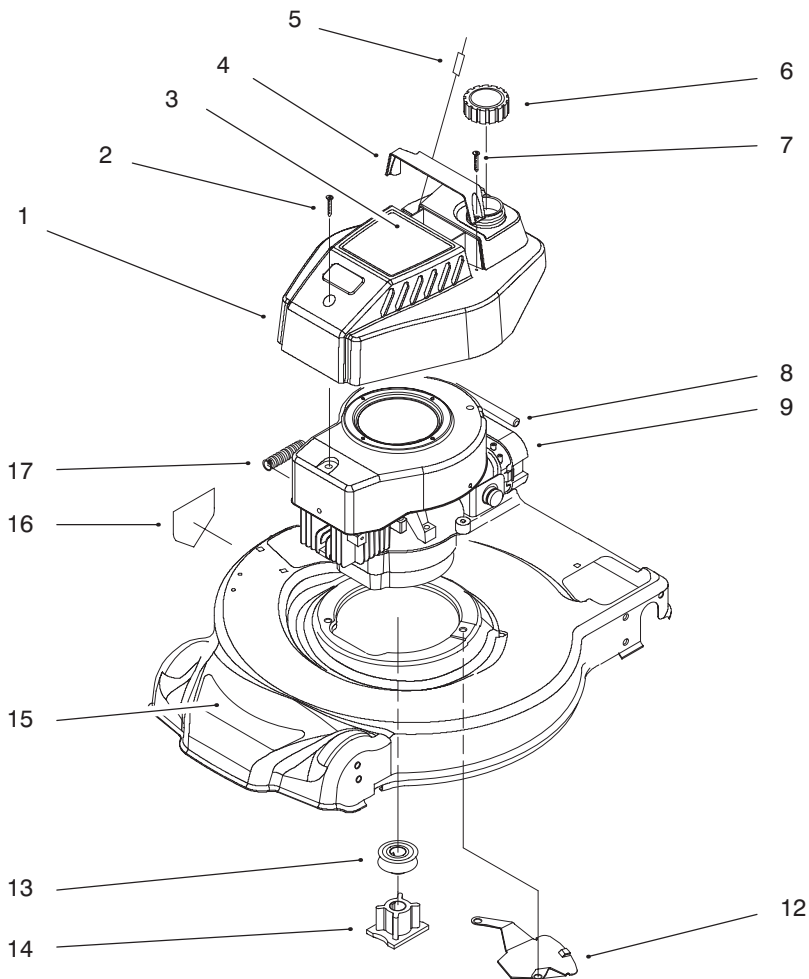

Ref. No.	Part No.	Description	No. Used
13	614673	Spacer	1
14	93-0240	Transmission Assembly	1
15	93-0233	Bracket - Handle LH	1
16	92-2915	Decal - HOC L.H.	1
17	92-2914	Decal - HOC R.H.	1
18	322-3	Screw - Hex Hd. Cap	6
19	92-8647	Shield - Trailing	1
20	3296-29	Nut - Lock	6
21	92-1008	Knob - Height Adjust	4
22	614687	Spring Arm - Front	2
23	92-9591	Wheel Assembly	2
24	614650	Bolt - Shoulder	2
25	614672	Bolt - Shoulder	2
26	40-1940	Washer	2
27	614637	Bracket - Wheel Height Adj.	2
28	92-4890	Washer	2

C-2245B

HOUSING ASSEMBLY (Cont.)

Ref. No.	Part No.	Description	No. Used
29	3296-39	Nut - Lock	2
30	93-0231	Screw - Plastite	1
31	93-0222	Baffle - Front	1
32	93-0216	Kicker - Front	1

Ref. No.	Part No.	Description	No. Used
33	92-4881	Plate - Height Adjust	2
34	93-0262	Decal - Warning	1
35	32105-27	Screw - Hex Washer Hd. (Model No. 20442 & 20444)	1

C-2246

ENGINE ASSEMBLY

Ref. No.	Part No.	Description	No. Used
1	92-6396	Shroud - Engine (Model No. 20442 Only)	1
2	93-4302	Screw - Sems (Model No. 20442 Only)	3
3	93-0246	Decal - Engine (Model No. 20442 Only)	1
4	93-1200	Cover - Strap (Model No. 20442 Only)	1
5	92-1701	Rope - Stop (Model No. 20442 Only)	1
6	55-3578	Gas Cap Assembly (Model No. 20442 Only)	1
7	32104-118	Screw - PH (Model No. 20442 Only)	2

C-1295A

BLOCK ASSEMBLY (Model No. 20442 Only)

Ref. No.	Part No.	Description	No. Used
1	681737	Set - Rings, Piston	1
3	92-4923	Piston & Ring Set	1
*	92-4925	Piston & Connecting Rod (Incl. Ref. #1, 3-7 & 13)	1
4	606608	Pin - Wrist	1
5	303712	Ring - Retaining	2
6	92-4921	Connecting Rod Assembly (Incl. Ref. #8, 12 & 13)	1
7	92-4927	Bearing	1
8	677982	Liner - Split (Set of 2)	1
9	94-5733	Crankshaft	1