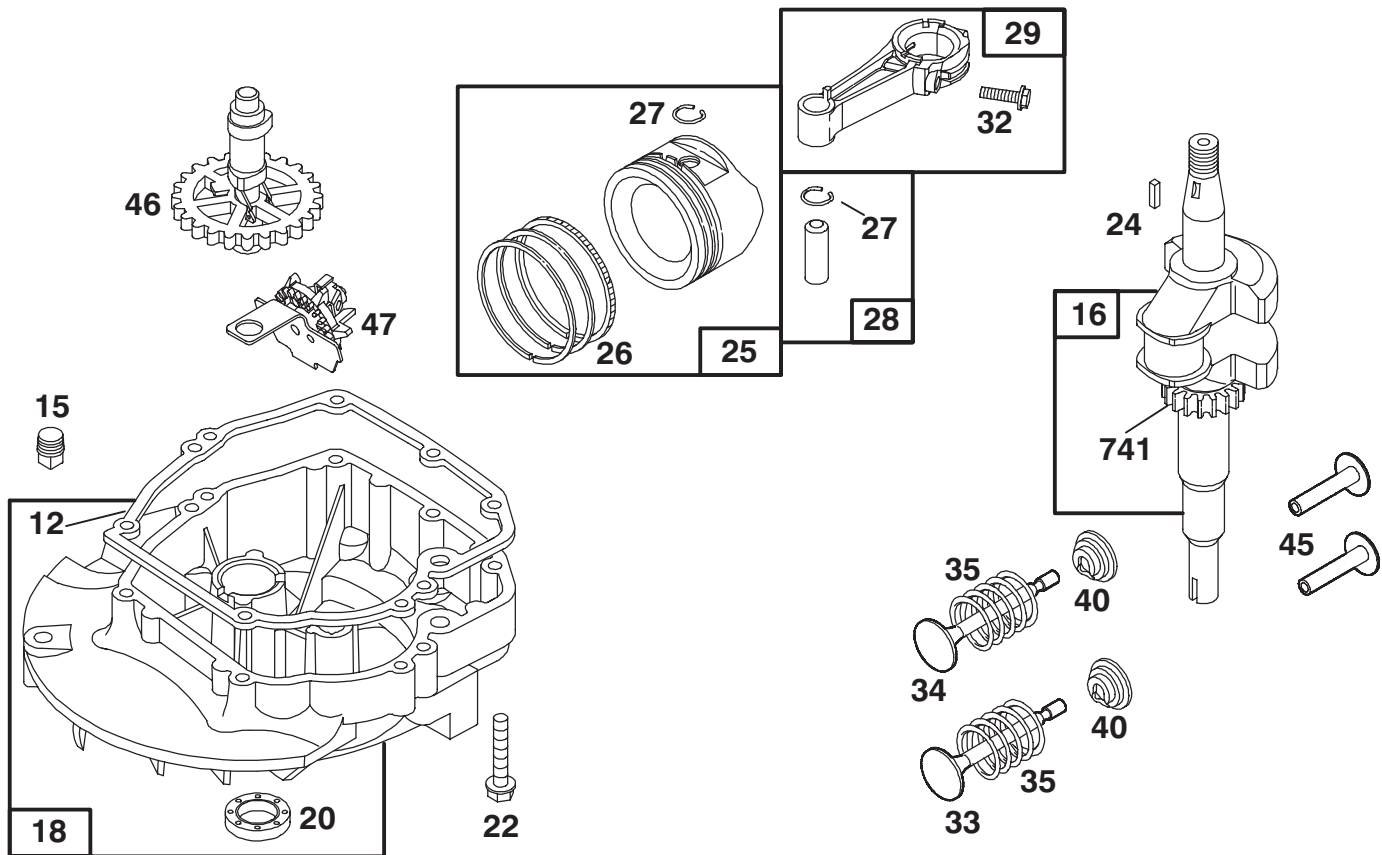

Assemblies include all parts shown in frames.

ENGINE BRIGGS & STRATTON MODEL 127802-0640-01

Ref. No.	Part No.	Description	No. Used
★12	272198	Gasket – Crankcase	1
15	94720	Plug – Oil Drain	1
16	494546	Crankshaft	1
		Note: Order 94388 For Timing Gear Key.	1
18	493279	Sump – Engine	1
★20	399781	Seal – Oil	1
22	94220	Screw – Hex. Head	1
		Note: 94612 Screw – Hex. Head (One (1) Used in Hole Nearest Breather.)	1
24	222698	Key – Flywheel	1
25	493262	Piston Assy. (Standard)	1
	493385	Piston Assy. (.010" O.S.)	1
	493386	Piston Assy. (.020" O.S.)	1
	493387	Piston Assy. (.030" O.S.)	1
26	493261	Ring Set (Standard)	1
	493388	Ring Set (.010" O.S.)	1
	493389	Ring Set (.020" O.S.)	1
	493390	Ring Set (.030" O.S.)	1

Ref. No.	Part No.	Description	No. Used
27	26026	Lock – Piston Pin	1
28	298909	Pin – Piston (Standard)	1
	298908	Pin – Piston (.005" O.S.)	1
29	490566	Rod Assembly – Conn.	1
		Note: For Conn. Rod With .020" Undersize Crankpin Bearing – Order No. 490743.	1
32	94699	Screw – Conn. Rod	1
33	262651	Valve – Exhaust	1
34	262652	Valve – Intake	1
35	262224	Spring – Valve	1
40	93312	Retainer – Valve Spring	1
45	262204	Tappet – Valve	1
46	492828	Gear – Cam	1
47	493737	Slinger – Oil	1
741	262598	Gear – Timing	1

★ Included in Gasket Set—Part No. 496117.