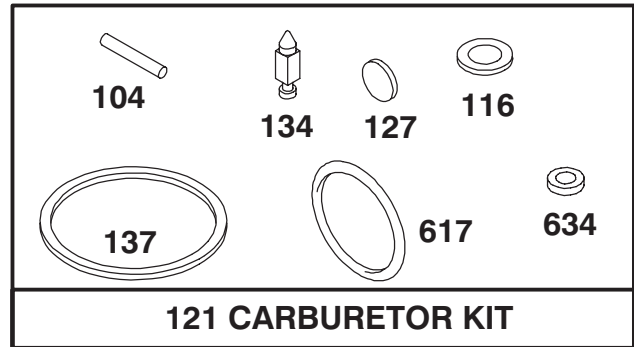

Assemblies include all parts shown in frames.

ENGINE BRIGGS & STRATTON MODEL 127802-0640-01

Ref. No.	Part No.	Description	No. Used
★3	299819	Seal – Oil	1
★7	272916	Gasket – Cylinder Hd.	1
★9	272481	Gasket – Valve Cover	1
★9A	272238	Gasket – Baffle Plate	1
★12	272198	Gasket – Crankcase	1
★20	399781	Seal – Oil	1
★52	272199	Gasket – Intake Elbow	1
●104	231371	Pin – Float Hinge	1
●◆116		Gasket – Sealing (Sold in Kit Only).	1
121	493762	Carburetor Kit	1
●127		Plug – Welch (Sold in Kit Only).	1

Ref. No.	Part No.	Description	No. Used
●134	398188	Valve – Inlet (Includes Seat)	1
●◆137		Gasket – Bowl (Sold in Kit Only).	1
★163	272653	Gasket – Air Cleaner	1
358	497316	Gasket Set	1
★524	280393	Seal – Filler Tube	1
●◆617	270344	Seal – Fuel Intake Tube	1
●◆634		Washer – Shaft (Sold in Kit Only).	1
★842	280966	Seal – O-Ring	1
★883	272253	Gasket – Exhaust	1
977	490937	Gasket Set – Carburetor	1

● Included in Carburetor Kit—Part No. 493762.

◆ Included in Carburetor Gasket Set—Part No. 490937.

★ Included in Gasket Set—Part No. 496117.