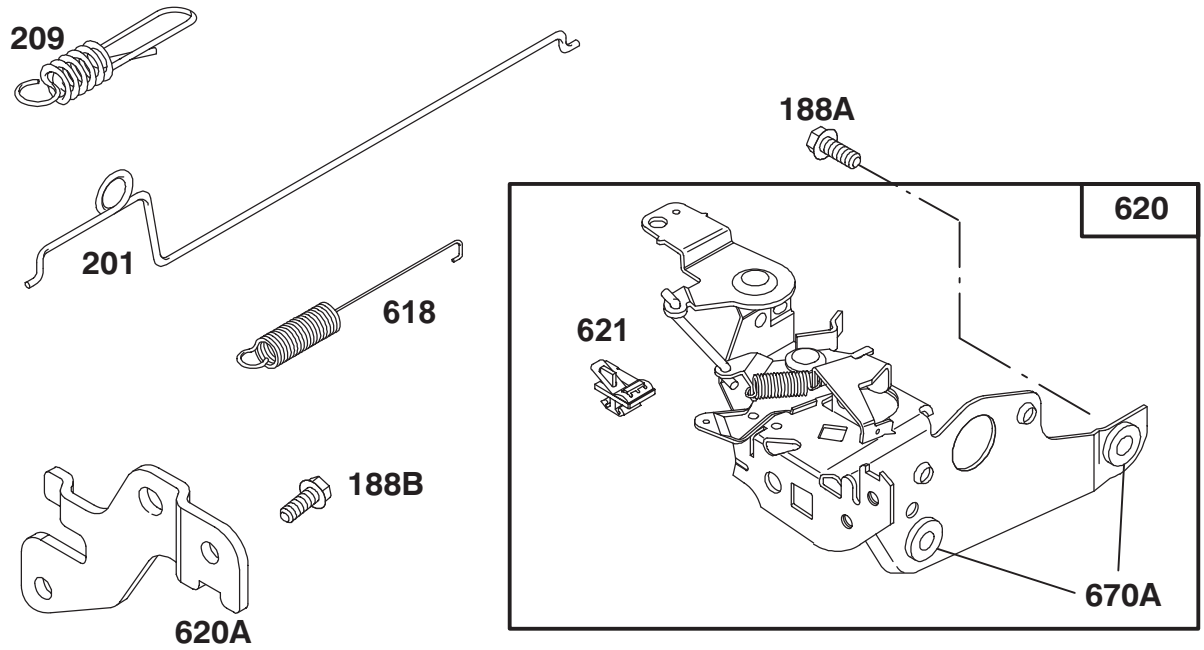

Assemblies include all parts shown in frames.

ENGINE BRIGGS & STRATTON MODEL 127802-0640-01

Ref. No.	Part No.	Description	No. Used
188A	94644	Screw – Hex. Head	1
188B	94602	Screw – Hex. Head	1
201	262579	Link – Governor	1
209	262661	Spring – Governor	1
618	262749	Spring – Return	1

Ref. No.	Part No.	Description	No. Used
620	497203	Bracket – Carburetor	1
620A	225152	Bracket – Control	1
621	396847	Switch – Stop	1
670A	493823	Spacer – Bracket	1