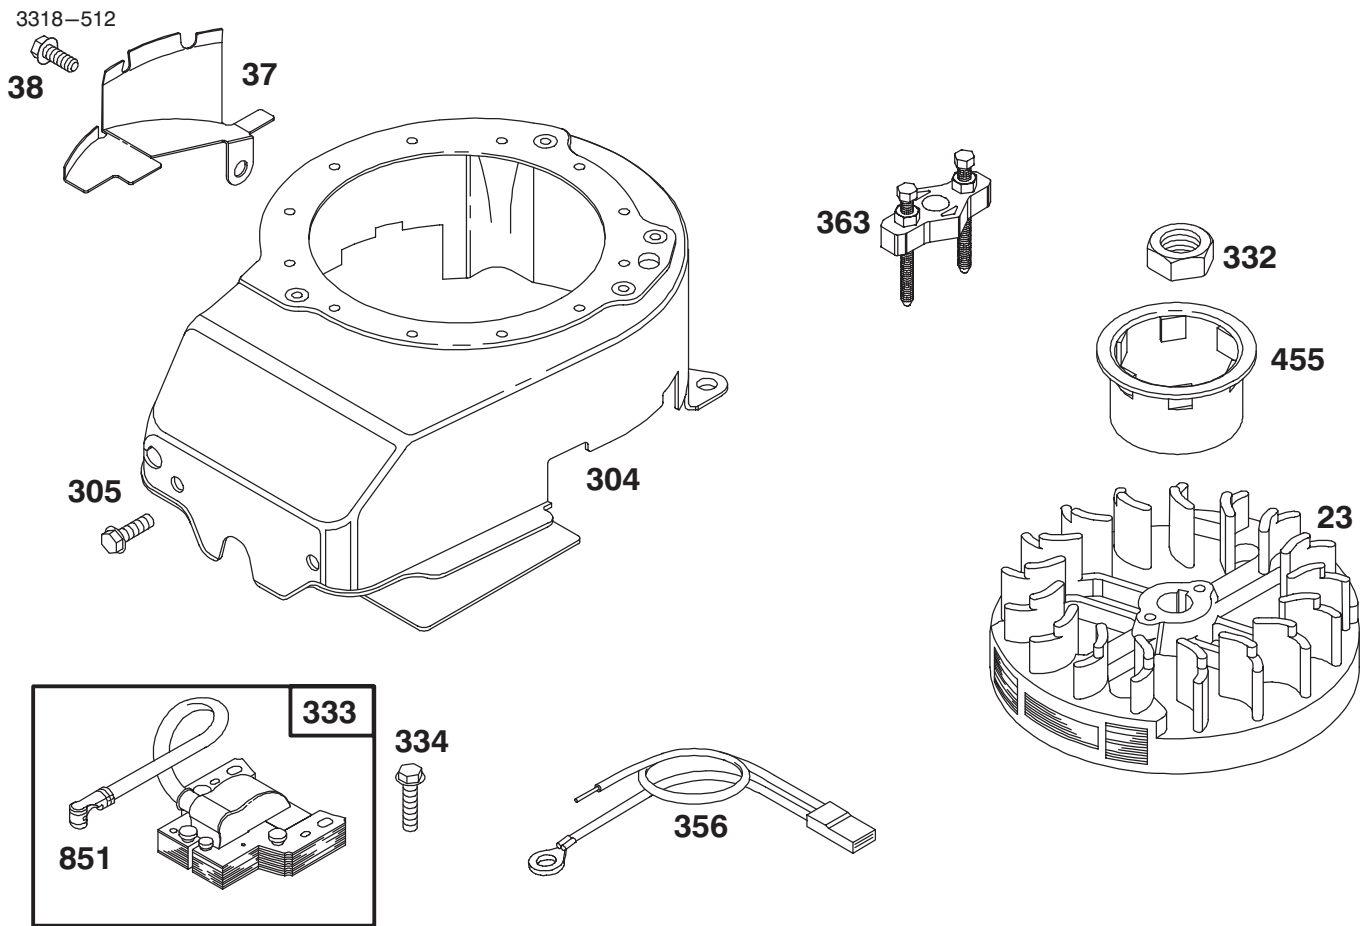

Assemblies include all parts shown in frames.

ENGINE BRIGGS & STRATTON MODEL 127802-0640-01

Ref. No.	Part No.	Description	No. Used
23	492177	Flywheel	1
37	224511	Guard - Flywheel	1
38	94786	Screw - Hex. Head	1
304	493294	Housing - Blower	1
305	94786	Screw - Sem	1
332	92284	Nut - Flywheel	1

Ref. No.	Part No.	Description	No. Used
333	802574	Armature - Magneto	1
334	94731	Screw - Sem	1
356	398808	Wire - Ground	1
363	19069	Puller - Flywheel	1
455	224250	Cup - Starter	1
851	493880	Terminal - Ignition Cable	1