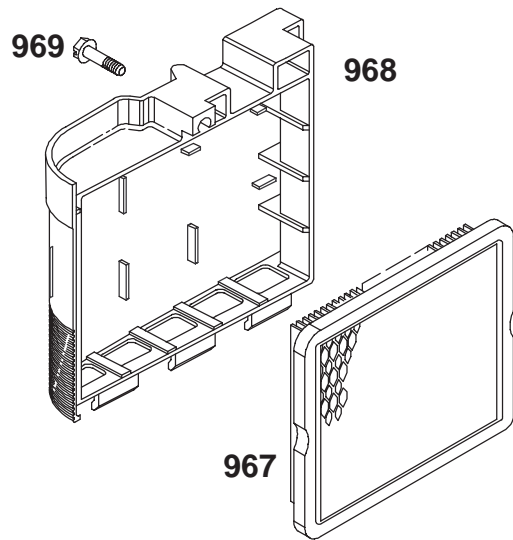

Assemblies include all parts shown in frames.

ENGINE BRIGGS & STRATTON MODEL 127802-0640-01

Ref. No.	Part No.	Description	No. Used
163	272653	Gasket – Air Cleaner	1
529	281299	Grommet – Breather	1
606	224815	Strap – Bracket	1
966	496116	Base – Air Cleaner	1
967	491588	Filter – Air	1

Ref. No.	Part No.	Description	No. Used
968	281340	Cover – Air Cleaner	1
969	94120	Screw – Cover Mtg.	1
971	94121	Screw – Air Cleaner	1
971A	94749	Screw – Hex. Head	1

* Included in Gasket Set—Part No. 496117.