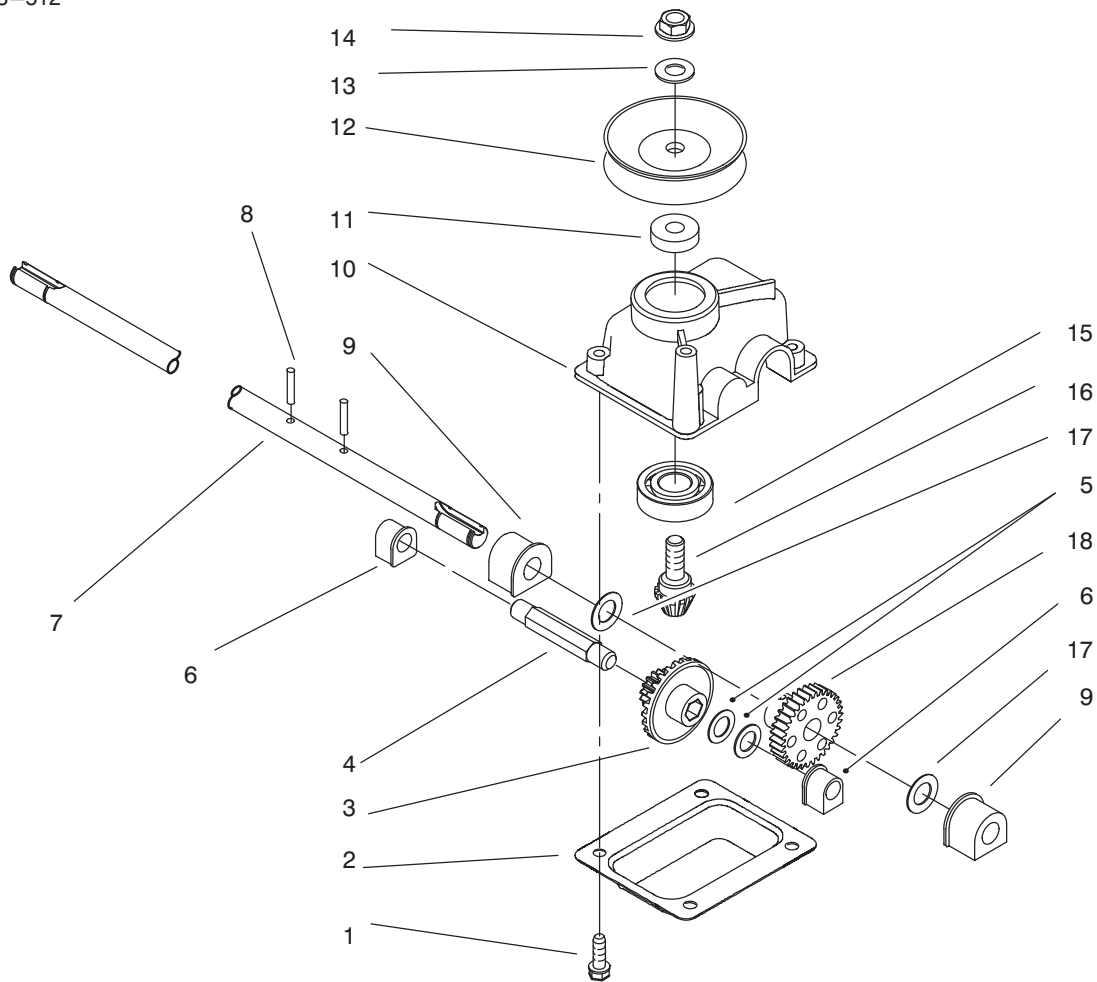

C-1292

GEAR CASE ASSEMBLY

Ref. No.	Part No.	Description	No. Used
1	49-2040	Screw - Taptite	4
2	614668	Cover - Gear Case	1
3	55-3760	Pinion - 15 Tooth	1
4	614696	Shaft - Intermediate	1
5	36-4791	Washer	2
6	60-8750	Bushing	2
7	93-0239	Shaft - Output	1
8	3285-19	Pin - Groove	2
9	60-8850	Bushing - Output	2
10	92-7727	Gearcase	1

Ref. No.	Part No.	Description	No. Used
11	62-6660	Spacer	1
12	60-8840	Pulley - Half	2
13	3256-24	Washer	1
14	3296-5	Nut	1
15	38-7820	Bearing - Ball	1
16	60-8890	Gear - Bevel Pinion	1
17	36-4780	Washer - Thrust	2
18	614596	Gear 34 Tooth	1
*	93-0240	Gearcase Ass'y Complete	1

*Not Illustrated