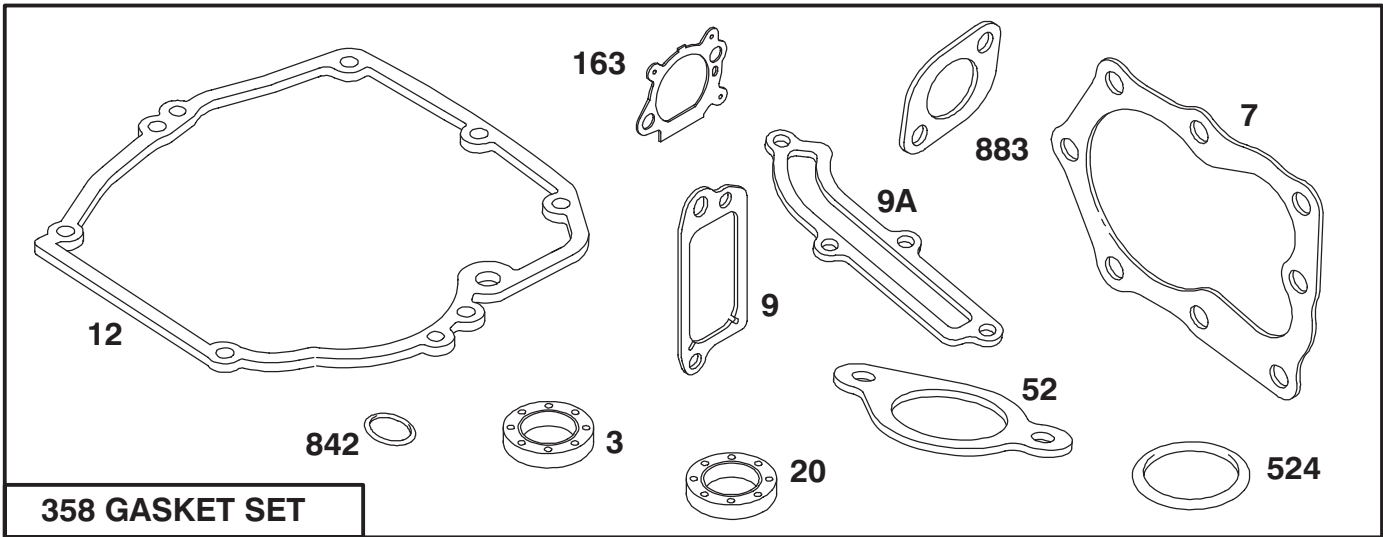

Assemblies include all parts shown in frames.

ENGINE BRIGGS & STRATTON MODEL 127802-0640-01

Ref. No.	Part No.	Description	No. Used
★3	299819	Seal – Oil	1
★7	272916	Gasket – Cylinder Hd.	1
★9	272481	Gasket – Valve Cover	1
★9A	272238	Gasket – Baffle Plate	1
★12	272198	Gasket – Crankcase	1
★20	399781	Seal – Oil	1
★52	272199	Gasket – Intake Elbow	1
●104	231371	Pin – Float Hinge	1
●◆116		Gasket – Sealing (Sold in Kit Only).	1
121	493762	Carburetor Kit	1
●127		Plug – Welch (Sold in Kit Only).	1

Ref. No.	Part No.	Description	No. Used
●134	398188	Valve – Inlet (Includes Seat)	1
●◆137		Gasket – Bowl (Sold in Kit Only).	1
★163	272653	Gasket – Air Cleaner	1
358	497316	Gasket Set	1
★524	280393	Seal – Filler Tube	1
●◆617	270344	Seal – Fuel Intake Tube	1
●◆634		Washer – Shaft (Sold in Kit Only).	1
★842	280966	Seal – O-Ring	1
★883	272253	Gasket – Exhaust	1
977	490937	Gasket Set – Carburetor	1

● Included in Carburetor Kit—Part No. 493762.

◆ Included in Carburetor Gasket Set—Part No. 490937.

★ Included in Gasket Set—Part No. 496117.