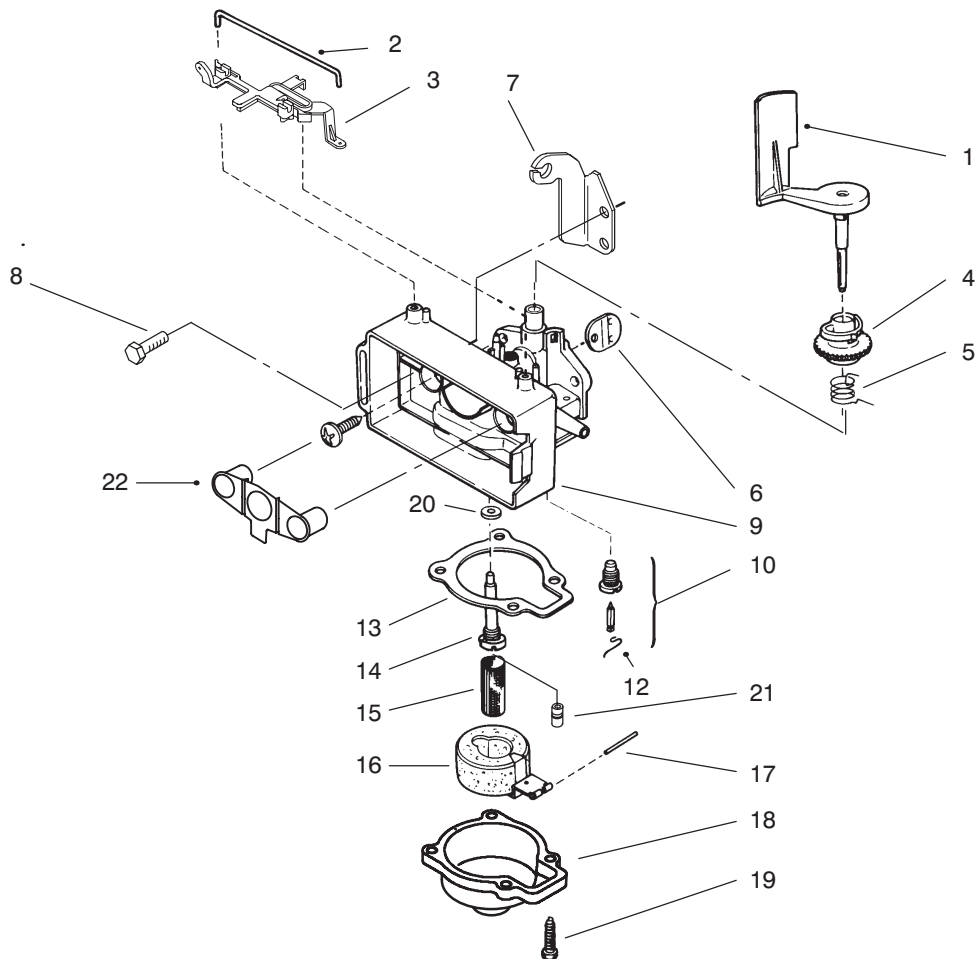

C-2130B

CARBURETOR ASSEMBLY (Model No. 20442 Only)

Ref. No.	Part No.	Description	No. Used	Ref. No.	Part No.	Description	No. Used
1	92-6376	Air Vane & Shaft	1	13	602850	Gasket	1
2	610165	Retainer - Speed Control	1	14	92-6371	Nozzle	1
3	93-1225	Lever - Speed Adjust	1	15	611071	Filter - Fuel	1
4	610834	Collar - Air Vane	1	16	678113	Float & Arm Assembly	1
5	92-4944	Spring - Governor	1	17	92-6389	Pin	1
6	92-6373	Disc - Throttle	1	18	92-9691	Float Chamber	1
7	92-4949	Bracket - Throttle Control	1	19	608850	Screw	4
8	613269	Screw	2	20	612383	Washer	1
9	93-4324	Carburetor Body	1	21	92-6370	Main Jet	1
10	92-9697	Kit - Float Valve, Body & Seat (Incl. Ref. #12)	1	22	93-4320	Shield - Fuel	1
12	603145	Spring	1	*	92-6385	Jet - High Altitude	1
				*	93-4331	Carburetor Assembly	1

*Not Illustrated