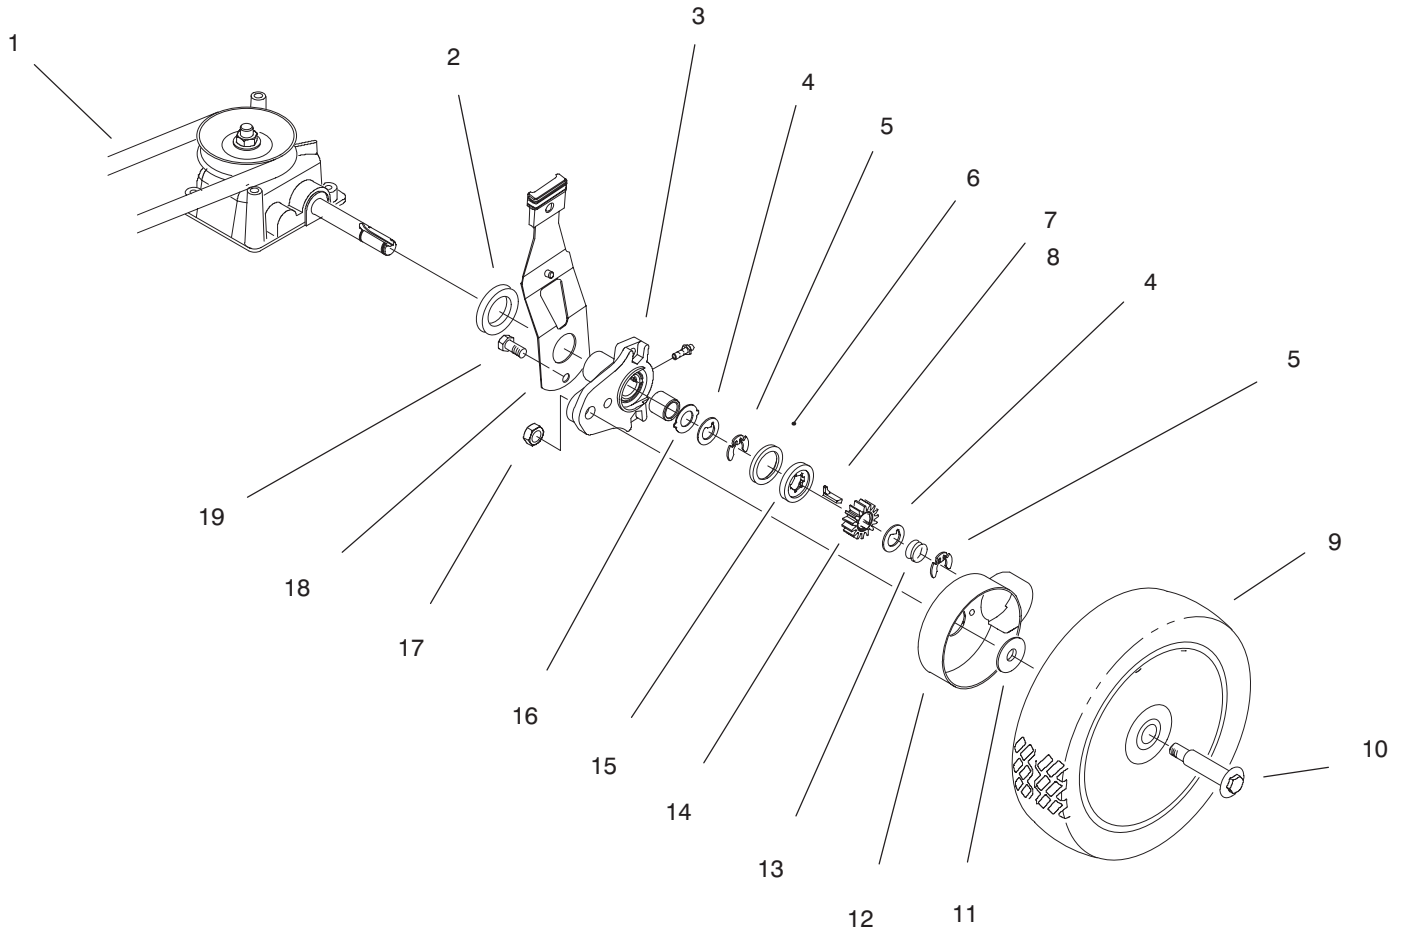

C-2248

REAR AXLE ASSEMBLY

Ref. No.	Part No.	Description	No. Used
1	93-0232	V-Belt	1
2	614447	Spacer - Axle Shaft	2
3	92-7746	Height Adj. Arm Assembly	2
4	65-4740	Washer - Thrust	4
5	65-2720	Ring - Retaining	4
6	65-4710	Ring - Friction	2
7	66-6040	Key - Rocking R.H.	1
8	66-6050	Key - Rocking L.H.	1
9	92-9590	Wheel Assembly	2
10	92-1057	Bolt - Shoulder	2

Ref. No.	Part No.	Description	No. Used
11	614426	Washer - Stepped	2
12	94-1609	Cover - Wheel	2
13	65-4720	Spring - Compression	2
14	65-4750	Gear - Pinion	2
15	65-4760	Washer	2
16	65-4730	Washer - Thrust	2
17	610358	Nut - Lock	2
18	92-1004	Spring Arm Assembly	2
19	32144-85	Screw - Hex Hd.	2