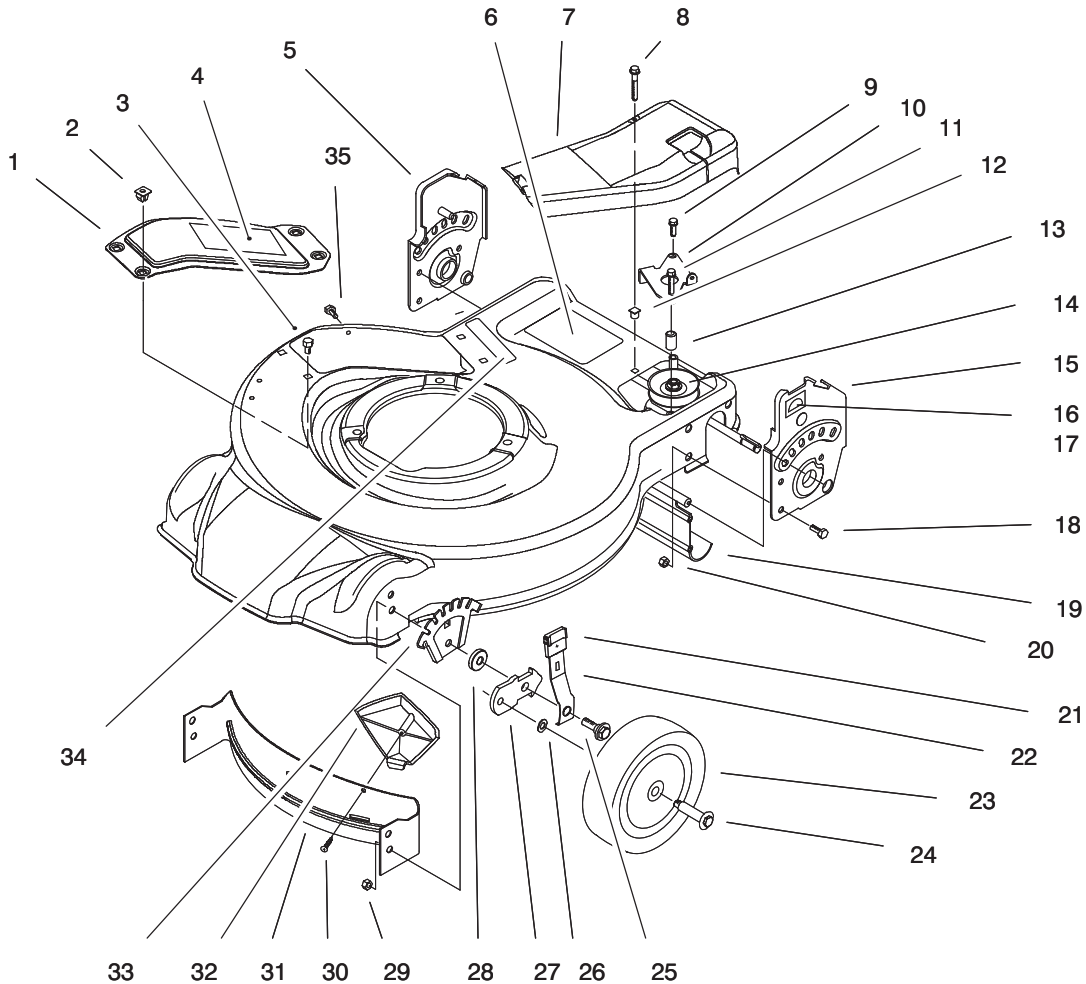

<p>MODEL NO. 20442-690001 & UP MODEL NO. 20444-690001 & UP MODEL NO. 20454-690001 & UP</p>	<p>PARTS CATALOG</p>
<p>21" RECYCLER[®] Rear Bagging Mower</p>	

C-2245B

HOUSING ASSEMBLY

Ref. No.	Part No.	Description	No. Used
1	16-9269	Cover - Recycling (Incl. Ref. #4) (Model No. 20442 & 20444)	1
2	93-0242	Grommet (Model No. 20442 & 20444)	4
3	32144-4	Screw - Tap. (Model No. 20442 & 20444)	3
4	85-7060	Decal - Danger	1
5	93-0234	Bracket - Handle RH	1
6	93-0248	Decal - Warning	1
7	93-0209	Cover - Belt	1
8	32144-119	Screw - Thread Form	1
9	49-2040	Screw - Hex Hd.	1
10	93-0228	Brkt. - Belt Guide	1
11	92-1616	Screw	1
12	605120	Grommet	1

Ref. No.	Part No.	Description	No. Used
13	614673	Spacer	1
14	93-0240	Transmission Assembly	1
15	93-0233	Bracket - Handle LH	1
16	92-2915	Decal - HOC L.H.	1
17	92-2914	Decal - HOC R.H.	1
18	322-3	Screw - Hex Hd. Cap	6
19	92-8647	Shield - Trailing	1
20	3296-29	Nut - Lock	6
21	92-1008	Knob - Height Adjust	4
22	614687	Spring Arm - Front	2
23	92-9591	Wheel Assembly	2
24	614650	Bolt - Shoulder	2
25	614672	Bolt - Shoulder	2
26	40-1940	Washer	2
27	614637	Bracket - Wheel Height Adj.	2
28	92-4890	Washer	2

C-2245B

HOUSING ASSEMBLY (Cont.)

Ref. No.	Part No.	Description	No. Used
29	3296-39	Nut - Lock	2
30	93-0231	Screw - Plastite	1
31	93-0222	Baffle - Front	1
32	93-0216	Kicker - Front	1

Ref. No.	Part No.	Description	No. Used
33	92-4881	Plate - Height Adjust	2
34	93-0262	Decal - Warning	1
35	32105-27	Screw - Hex Washer Hd. (Model No. 20442 & 20444)	1

C-1295A

BLOCK ASSEMBLY (Model No. 20442 Only)

Ref. No.	Part No.	Description	No. Used
1	681737	Set - Rings, Piston	1
3	92-4923	Piston & Ring Set	1
*	92-4925	Piston & Connecting Rod (Incl. Ref. #1, 3-7 & 13)	1
4	606608	Pin - Wrist	1
5	303712	Ring - Retaining	2
6	92-4921	Connecting Rod Assembly (Incl. Ref. #8, 12 & 13)	1
7	92-4927	Bearing	1
8	677982	Liner - Split (Set of 2)	1
9	94-5733	Crankshaft	1