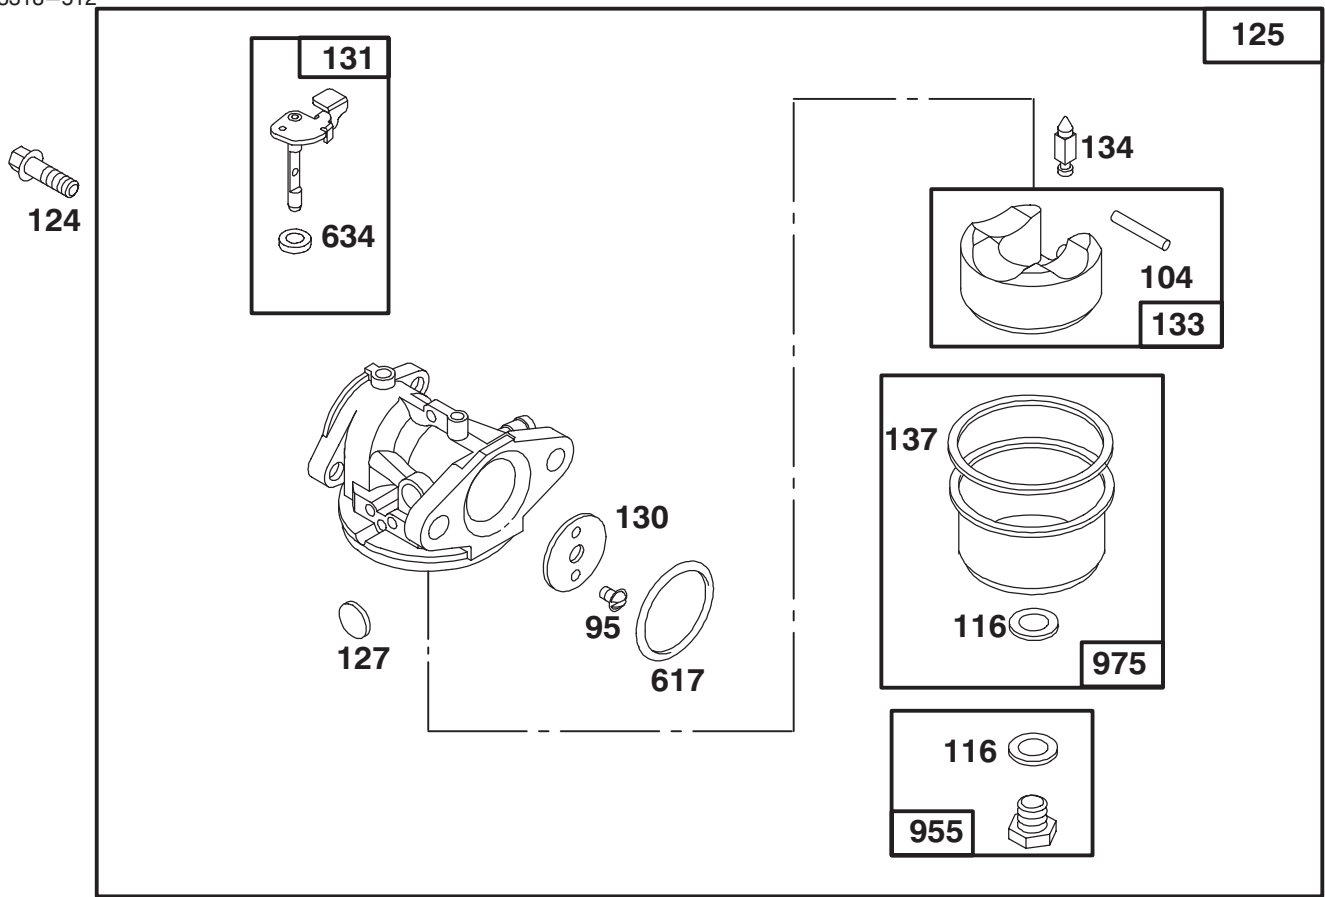

Assemblies include all parts shown in frames.

ENGINE BRIGGS & STRATTON MODEL 127802-0640-01

Ref. No.	Part No.	Description	No. Used
95	94098	Screw – Throttle Valve Mounting	1
●104	231371	Pin – Float Hinge	1
●◆116		Gasket–Sealing (Sold in Kit Only).	1
124	94525	Screw – Carburetor Mtg.	1
125	497314	Carburetor	1
●127		Plug – Welch (Sold in Kit Only).	1
130	224908	Valve – Throttle	1
131	493267	Shaft – Throttle	1
133	398187	Float Assy. – Carburetor	1

Ref. No.	Part No.	Description	No. Used
●134	398188	Valve – Inlet (Includes Seat)	1
●◆137		Gasket – Bowl (Sold in Kit Only).	1
●◆617	270344	Seal – Fuel Intake Tube	1
●◆634		Washer–Shaft (Sold in Kit Only).	1
955	497315	Screw – Bowl Mtg. (Std.)	1
		Note: 496495 Screw – Bowl Mtg. (High Altitude)	1
975	493640	Bowl Assy. – Carburetor	1

●Included in Carburetor Kit–Part No. 493762.

◆Included in Carburetor Gasket Set–Part No. 490937.