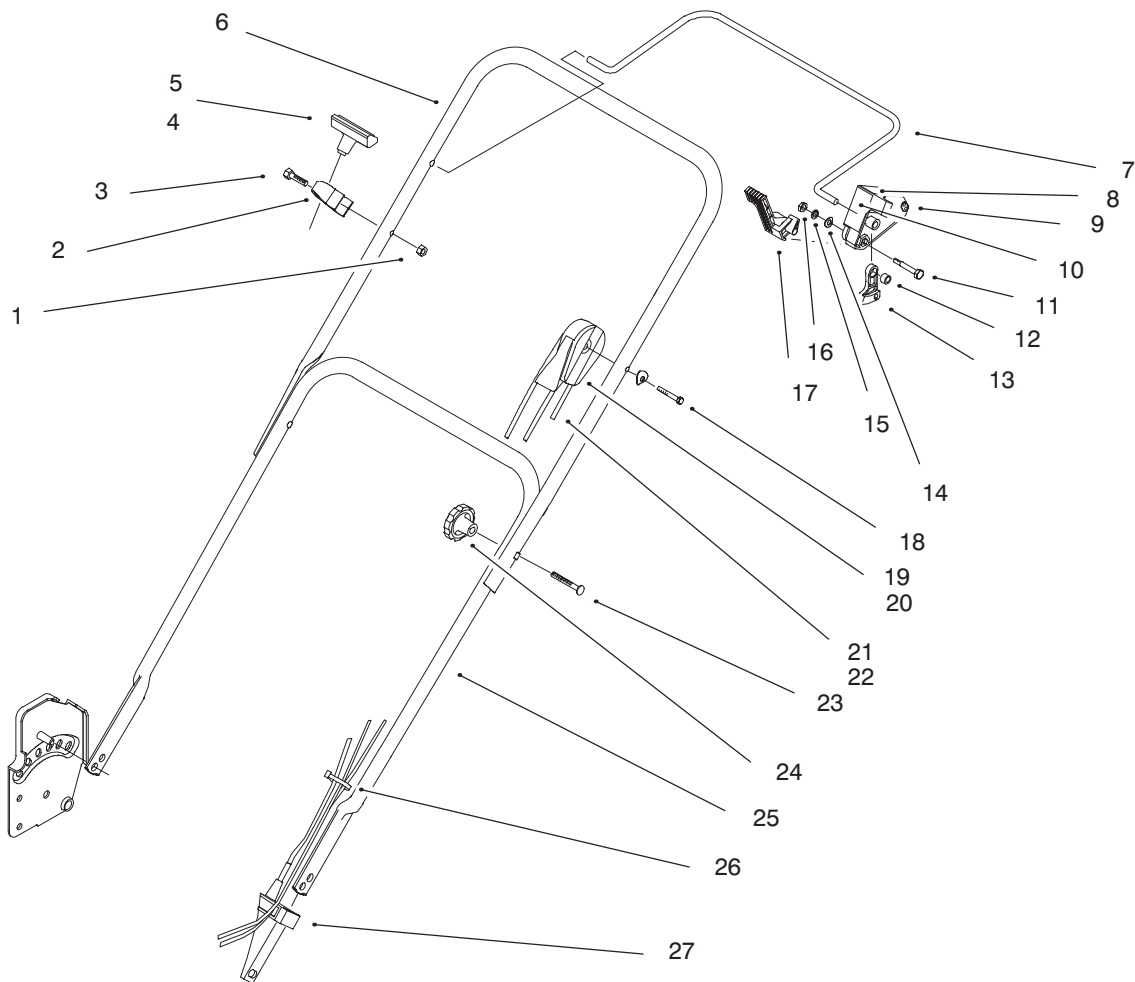

C-2249A

HANDLE ASSEMBLY

Ref. No.	Part No.	Description	No. Used
1	3296-73	Nut - Lock	1
2	93-7383	Guide - Rope	1
3	321-51	Bolt - Hex	2
4	612825	Handle - Starter (Model No. 20442 Only)	1
5	612824	Clip - Rope Insert (Model No. 20442 Only)	1
6	93-0237	Handle - Upper	1
7	92-3135	Bar - Control	1
8	92-2292	Decal - Instruction	1
9	93-0340	Stop - Pivot	1
10	92-2280	Decal - Instruction	1
11	92-3132	Bolt - Shoulder	1
12	92-3133	Spacer - Lever	1
13	46-5520	Lever - Traction	1
14	92-2298	Washer - Spring	1
15	3256-49	Washer - Flat	1
16	3296-2	Nut - Lock	2

Ref. No.	Part No.	Description	No. Used
17	92-2299	Lever - Shift	1
18	93-0261	Curved Washer	1
19	93-0250	Cable - Throttle/Traction (Model No. 20444 & 20454)	1
20	93-0254	Cable - Throttle/Traction (Model No. 20442 Only)	1
21	93-0251	Cable - Brake (Model No. 20444 & 20454)	1
22	93-0255	Cable - Brake (Model No. 20442 Only)	1
23	92-2260	Screw - Handle	2
24	19-4050	Knob	2
25	93-0238	Handle - Lower	1
26	3290-378	Tie - Cable (Model No. 20444 & 20454)	1
26	3290-378	Tie - Cable (Model No. 20442 Only)	2
27	93-7380	Anchor - Cable	1