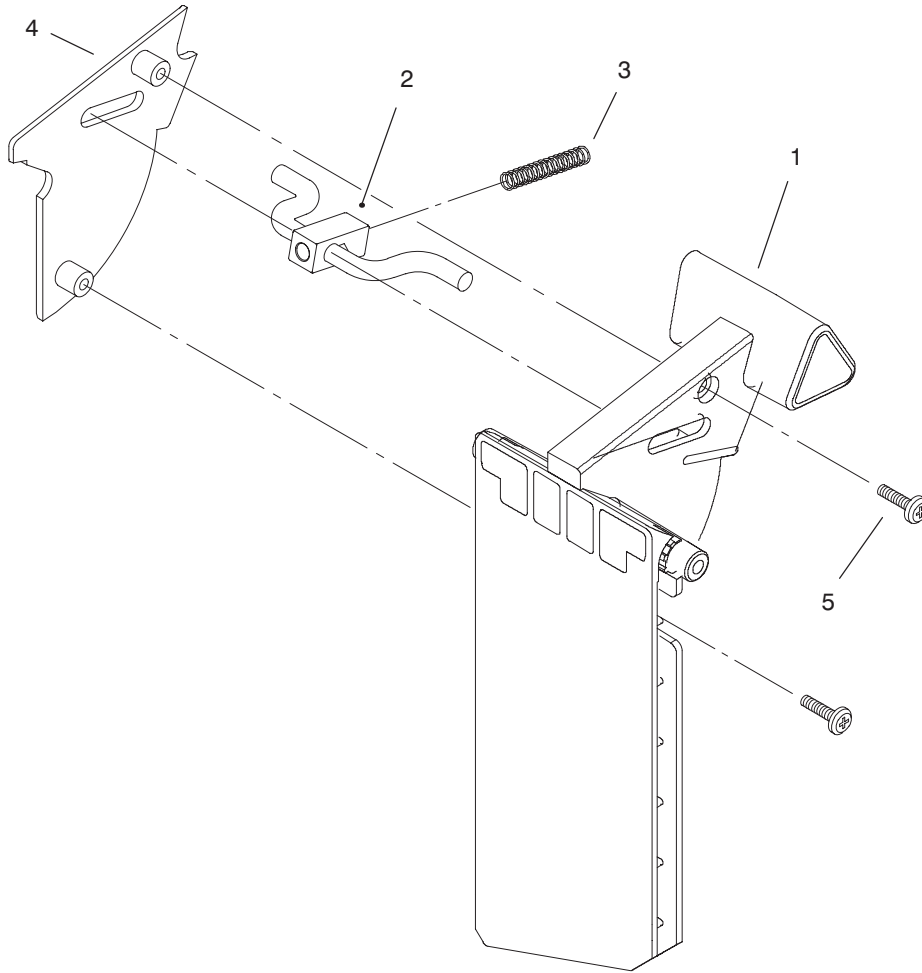

C-2317

REAR BAGGING ASS'Y (Model No. 20454 Only) (Cont.)

Ref. No.	Part No.	Description	No. Used
1	93-0264	Door - Discharge	1
2	88-1800	Latch - Door	1
3	33-0450	Spring - Door	1

Ref. No.	Part No.	Description	No. Used
4	33-0441	Cover - Door	1
5	32144-32	Screw - Plastic	2