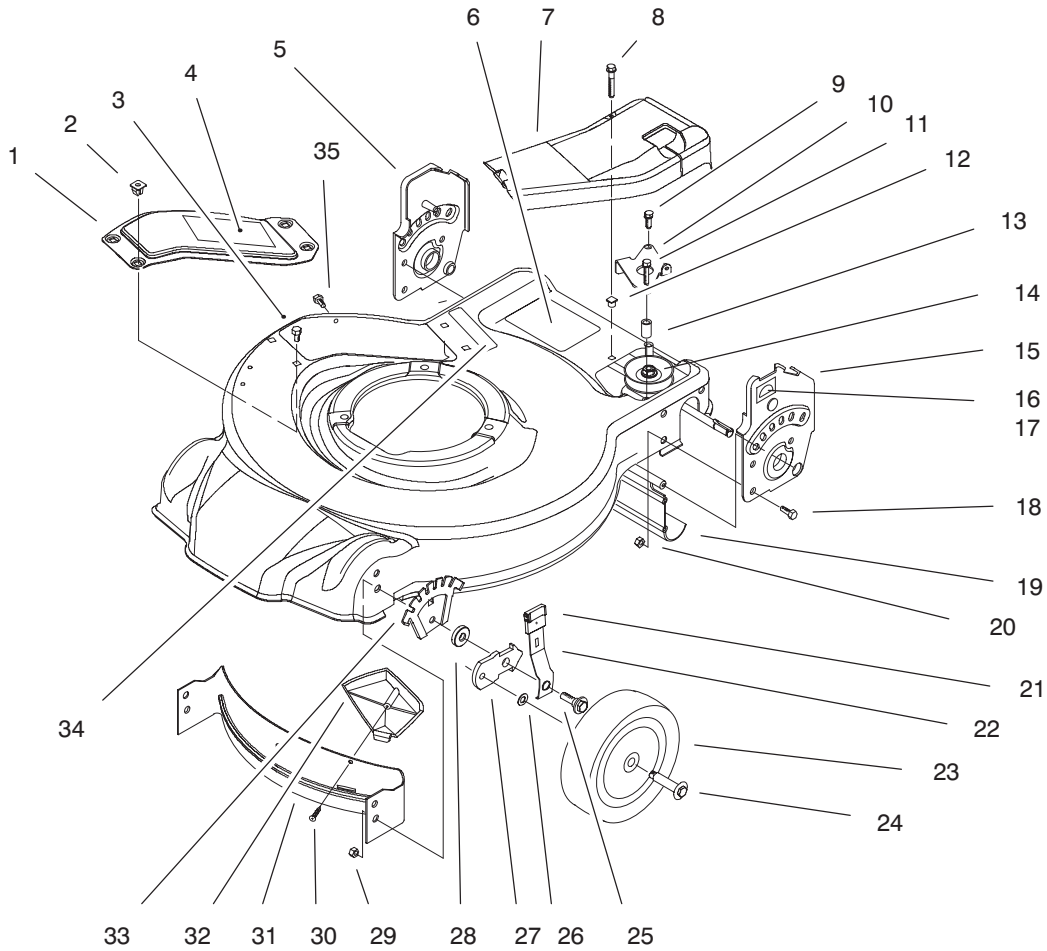

<p>MODEL NO. 20442-690001 & UP MODEL NO. 20444-690001 & UP MODEL NO. 20454-690001 & UP</p>	<p>PARTS CATALOG</p>
<p>21" RECYCLER[®] Rear Bagging Mower</p>	

C-2245B

HOUSING ASSEMBLY

Ref. No.	Part No.	Description	No. Used
1	16-9269	Cover - Recycling (Incl. Ref. #4) (Model No. 20442 & 20444)	1
2	93-0242	Grommet (Model No. 20442 & 20444)	4
3	32144-4	Screw - Tap. (Model No. 20442 & 20444)	3
4	85-7060	Decal - Danger	1
5	93-0234	Bracket - Handle RH	1
6	93-0248	Decal - Warning	1
7	93-0209	Cover - Belt	1
8	32144-119	Screw - Thread Form	1
9	49-2040	Screw - Hex Hd.	1
10	93-0228	Brkt. - Belt Guide	1
11	92-1616	Screw	1
12	605120	Grommet	1

Ref. No.	Part No.	Description	No. Used
13	614673	Spacer	1
14	93-0240	Transmission Assembly	1
15	93-0233	Bracket - Handle LH	1
16	92-2915	Decal - HOC L.H.	1
17	92-2914	Decal - HOC R.H.	1
18	322-3	Screw - Hex Hd. Cap	6
19	92-8647	Shield - Trailing	1
20	3296-29	Nut - Lock	6
21	92-1008	Knob - Height Adjust	4
22	614687	Spring Arm - Front	2
23	92-9591	Wheel Assembly	2
24	614650	Bolt - Shoulder	2
25	614672	Bolt - Shoulder	2
26	40-1940	Washer	2
27	614637	Bracket - Wheel Height Adj.	2
28	92-4890	Washer	2

C-2245B

HOUSING ASSEMBLY (Cont.)

Ref. No.	Part No.	Description	No. Used
29	3296-39	Nut - Lock	2
30	93-0231	Screw - Plastite	1
31	93-0222	Baffle - Front	1
32	93-0216	Kicker - Front	1

Ref. No.	Part No.	Description	No. Used
33	92-4881	Plate - Height Adjust	2
34	93-0262	Decal - Warning	1
35	32105-27	Screw - Hex Washer Hd. (Model No. 20442 & 20444)	1

C-1295A

BLOCK ASSEMBLY (Model No. 20442 Only)

Ref. No.	Part No.	Description	No. Used
1	681737	Set - Rings, Piston	1
3	92-4923	Piston & Ring Set	1
*	92-4925	Piston & Connecting Rod (Incl. Ref. #1, 3-7 & 13)	1
4	606608	Pin - Wrist	1
5	303712	Ring - Retaining	2
6	92-4921	Connecting Rod Assembly (Incl. Ref. #8, 12 & 13)	1
7	92-4927	Bearing	1
8	677982	Liner - Split (Set of 2)	1
9	94-5733	Crankshaft	1