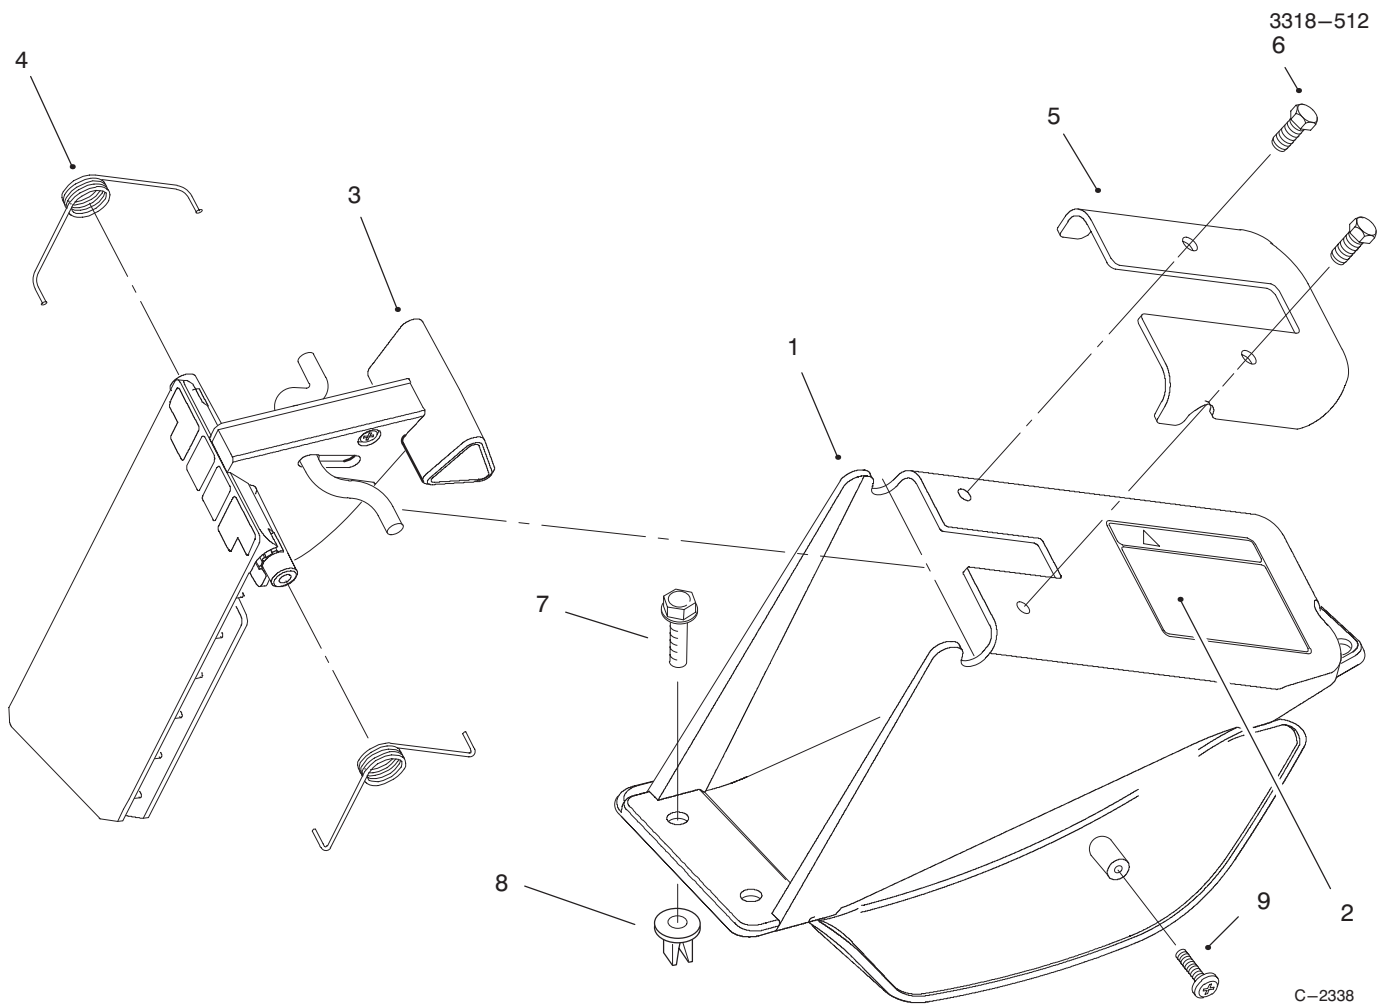

REAR BAGGING ASS'Y (Model No. 20454 Only) (Cont.)

Ref. No.	Part No.	Description	No. Used
1	93-0263	Chute - Discharge	1
2	88-3360	Decal - Caution Door	1
3	93-0273	Discharge Door Assembly	1
4	88-1090	Spring - Door	2
5	93-0267	Plate - Discharge Chute	1
6	46-8090	Screw - Tapping	2

Ref. No.	Part No.	Description	No. Used
7	46-6811	Screw - Washer Hd.	4
8	93-0242	Grommet	4
9	32144-111	Screw - Pan Hd.	1
*	93-0274	Discharge Chute Assembly (Incl. Ref. #1-6)	1

* Not Illustrated