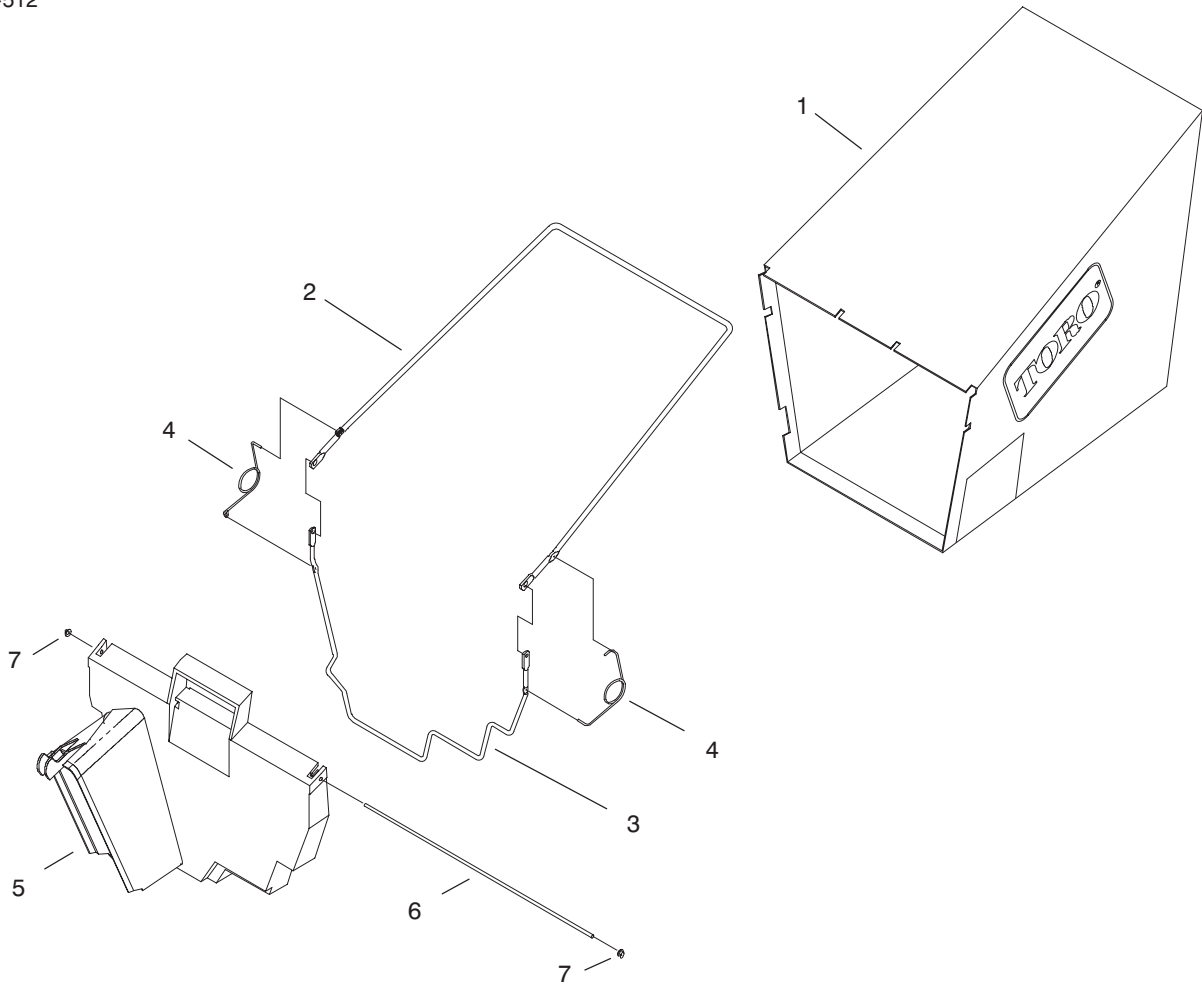

C-2337

REAR BAGGING ASSEMBLY (Model No. 20454 Only)

Ref. No.	Part No.	Description	No. Used
1	93-0284	Bag - Grass	1
2	93-0281	Frame - Bag Upper	1
3	93-0282	Frame - Bag Lower	1
4	36-6910	Spring	2

Ref. No.	Part No.	Description	No. Used
5	93-0266	Door - Bag	1
6	93-0283	Hinge - Bag Door	1
7	3290-422	Nut - Push	2