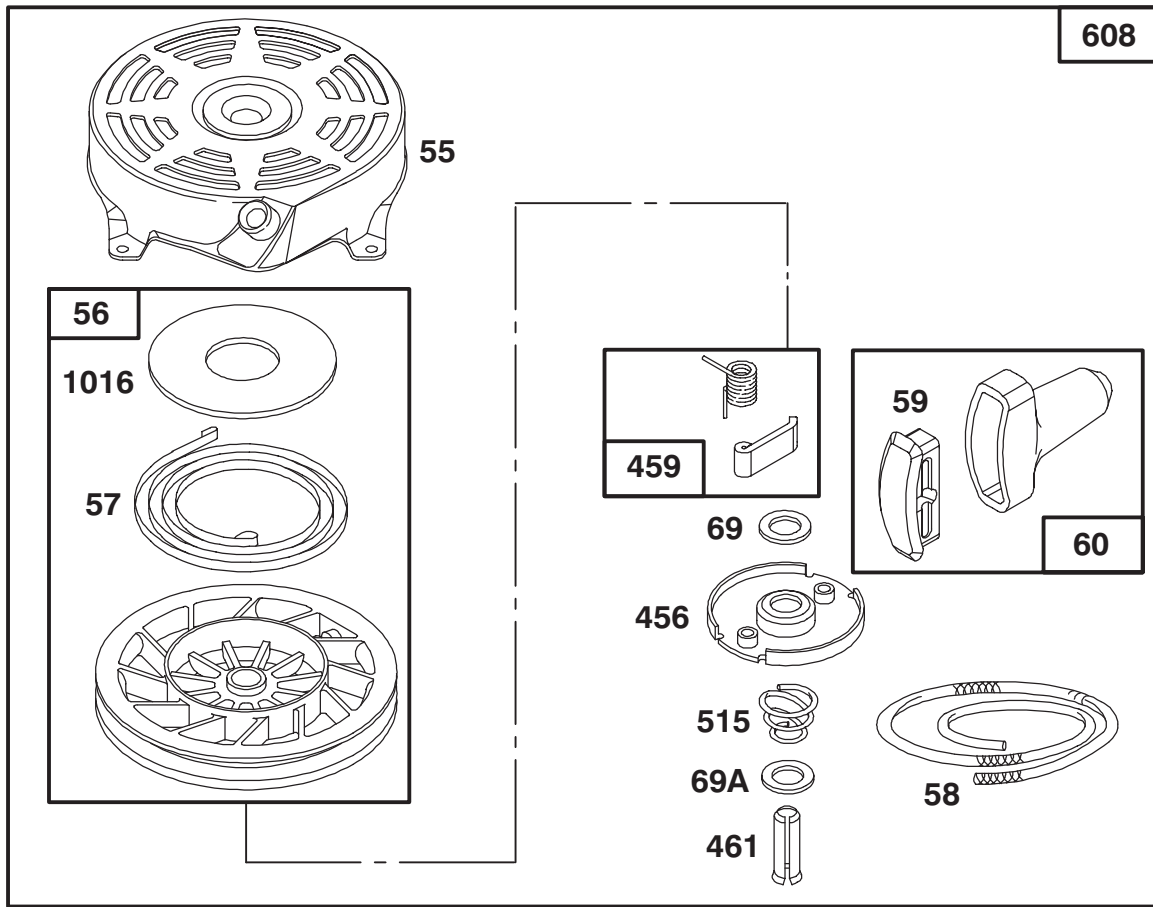

Assemblies include all parts shown in frames.

ENGINE BRIGGS & STRATTON MODEL 127802-0640-01

Ref. No.	Part No.	Description	No. Used
55	492831	Housing – Rewind Starter	1
56	493824	Pulley – Rewind Starter	1
57	262594	Spring – Rewind Starter	1
58	280399	Rope – Rewind Starter	1
59	396892	Insert – Handle	1
60	393152	Handle – Rewind Starter	1
69	280973	Washer – Rewind Starter	1
69A	224322	Washer – Rewind Starter	1
456	224321	Retainer – Rewind Starter	1

Ref. No.	Part No.	Description	No. Used
459	492833	Pawl – Starter	1
461	262626	Pin – Starter	1
515	262625	Spring – Torsion	1
608	493295	Starter Assy. – Rewind	1
		Includes:	
		94128 Screw – Hex. Hd.	1
		92987 Nut – Hex.	1
1016	224278	Cover – Rewind Starter	1