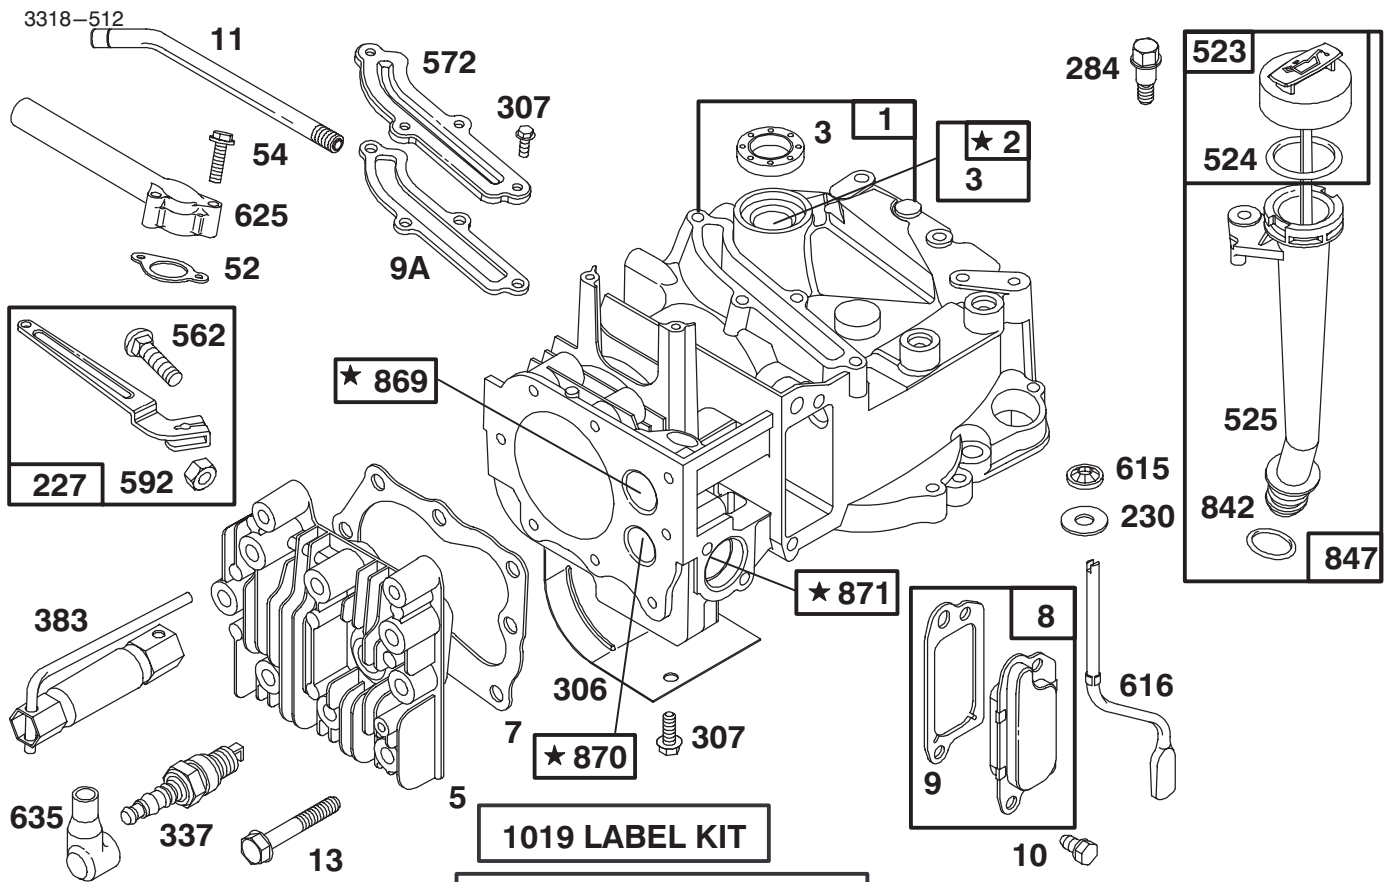

★ REQUIRES SPECIAL TOOLS TO INSTALL. SEE REPAIR INSTRUCTION MANUAL.

1058 OWNER'S MANUAL

Assemblies include all parts shown in frames.

ENGINE BRIGGS & STRATTON MODEL 127802-0640-01

Ref. No.	Part No.	Description	No. Used
1	493260	Cylinder Assembly	1
2	293708	Bushing – Cylinder	1
★3	299819	Seal – Oil	1
5	214349	Head – Cylinder	1
★7	272916	Gasket – Cylinder Head	1
8	495786	Breather – Valve Chamber	1
★9	272481	Gasket – Valve Cover	1
★9A	272238	Gasket – Baffle Plate	1
10	94650	Screw – Breather Mtg.	1
11	231933	Tube – Breather	1
13	94547	Screw – Cylinder Head	1
★52	272199	Gasket – Intake Elbow Mounting	1
54	94526	Screw – Intake Elbow	1
227	492349	Lever Assembly – Gov.	1
230	67072	Washer – Gov. Crank	1
284	94511	Screw – Hex. Head	1
306	224324	Shield – Cylinder	1
307	94515	Screw – Hex. Head	1
337	802592	Plug – Spark	1
383	89838	Wrench – Spark Plug	1

Ref. No.	Part No.	Description	No. Used
523	495264	Cap With Dipstick – Oil Filler	1
★524	280393	Seal – Filler Tube	1
525	495265	Tube – Oil Filler	1
562	92613	Bolt – Governor Lever	1
572	224328	Baffle – Cylinder	1
592	231082	Nut – Hex.	1
615	94474	Fastener	1
616	262578	Crank – Governor	1
625	281085	Tube – Fuel Intake	1
635	66538	Elbow – Spark Plug	1
★842	280966	Seal – O-Ring	1
847	495263	Oil Fill Tube Assy.	1
869	213512	Seat – Intake Valve	1
870	213513	Seat – Exhaust Valve	1
871	262001	Guide – Exhaust Valve	1
1019	494256	Label Kit	1
1058	272262	Owner's Manual	1

★ Included in Gasket Set—Part No. 496117.