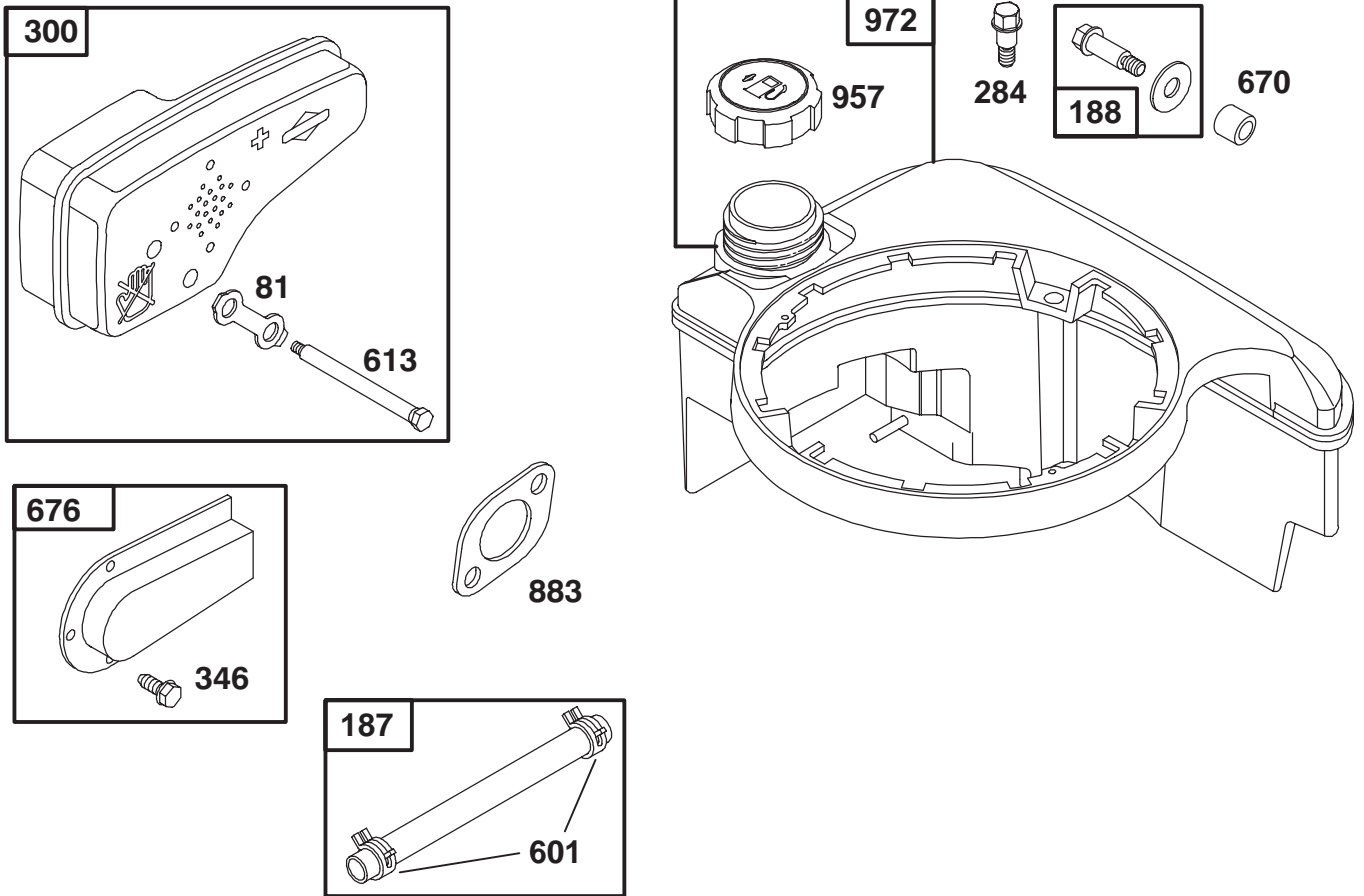

Assemblies include all parts shown in frames.

ENGINE BRIGGS & STRATTON MODEL 127802-0640-01

Ref. No.	Part No.	Description	No. Used
81	223664	Lock – Muffler Screw	1
187	492790	Hose – Fuel	1
188	398540	Screw – Tank Mounting	1
284	94511	Screw – Hex. Head	1
300	490547	Muffler – Exhaust	1
346	93705	Screw – Hex. Head	1
601	93807	Clamp – Hose	1

Ref. No.	Part No.	Description	No. Used
613	94231	Screw – Muffler Mtg.	1
670	280512	Spacer – Fuel Tank	1
676	493871	Deflector – Muffler	1
★883	272253	Gasket – Exhaust	1
957	397974	Cap Assy. – Fuel	1
972	495224	Tank Assembly – Fuel	1