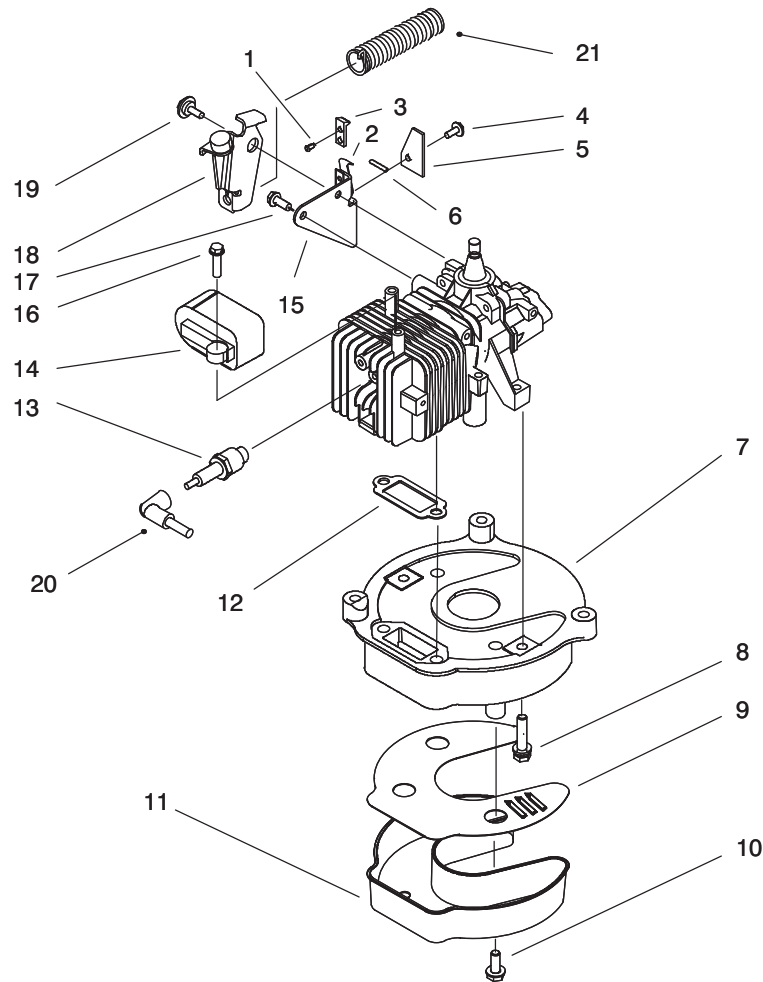

C-1899

BRAKE & MUFFLER ASSEMBLY (Model No. 20442 Only)

Ref. No.	Part No.	Description	No. Used	Ref. No.	Part No.	Description	No. Used
1	3290-459	Rivet	2	12	93-1233	Gasket - Exhaust	1
2	60-9010	Strap - Ground	1	13	614009	Plug - Spark	1
3	92-2925	Strap - Insulation	1	14	684049	Ignition Assembly (Incl. Ref. #20)	1
4	12-5450	Screw - Thread Forming	1	15	84-7820	Plate - Brake Mount	1
5	53-4690	Stop - Ground Strap	1	16	613208	Screw - Hex Washer Hd.	2
6	92-1156	Wire - Brake Switch Lead	1	17	614702	Screw	1
7	614654	Plate - Muffler	1	18	93-4312	Plate - Brake Assembly	1
8	607601	Screw	4	19	92-9698	Screw - Shoulder	1
9	614681	Baffle	1	20	681678	Lead & Cover Assembly	1
10	609471	Screw	3	21	93-4306	Spring - Compression	1
11	93-1108	Cover - Muffler	1