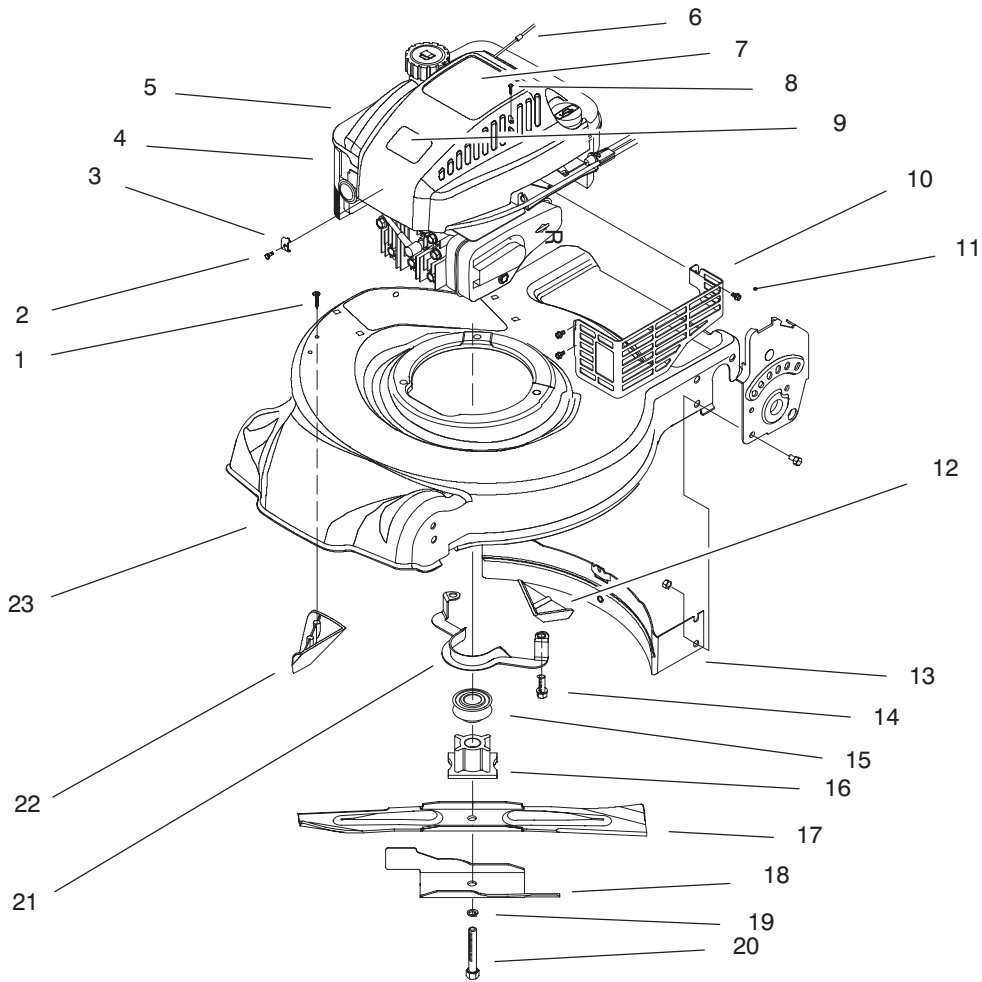

C-2247A

ENGINE ASSEMBLY

Ref. No.	Part No.	Description	No. Used
1	32144-111	Screw - PPH	2
2	93-8470	Screw - Clamp (P/W Eng.)	1
3	2210-249	Clamp - Casing (P/W Eng.) (Model No. 20444 & 20454)	1
4		Engine - Quantum 4 HP (Model No. 20444 & 20454)	1
5	93-0243	Shroud - Qt Wedge (Model No. 20444 & 20454)	1
6	2210-316	Rope - Stop (P/W Eng.) (Model No. 20444 & 20454)	1
7	93-0247	Decal - Engine (Model No. 20444 & 20454)	1
8	32144-121	Screw (Model No. 20444 & 20454)	2
9	92-2289	Plate - Logo	1
10	82-8550	Shield - Muffler (Model No. 20444 & 20454)	1
11	32144-73	Screw - Hex Washer Hd. Thread Forming (Model No. 20444 & 20454)	3

Ref. No.	Part No.	Description	No. Used
12	93-0217	Kicker - Rear	1
13	93-0223	Baffle - Rear	1
14	92-1624	Screw - Engine	3
15	62-7550	Pulley - Driver (Model No. 20444 & 20454)	1
16	62-7540	Retainer - Blade (Model No. 20444 & 20454)	1
17	93-0241	Blade - Steel Deck	1
18	93-0219	Accelerator	1
19	3253-22	Washer - Lock	1
20	26-0670	Bolt - Blade	1
21	93-0208	Guide - Belt (Model No. 20444 & 20454)	1
22	93-0218	Kicker - Side	1
23	16-9279	Deck - 21" Steel SP (Incl. Ref. #6 pg.1, Ref. #34 pg. 2, & Ref. #16 pg. 3)	1