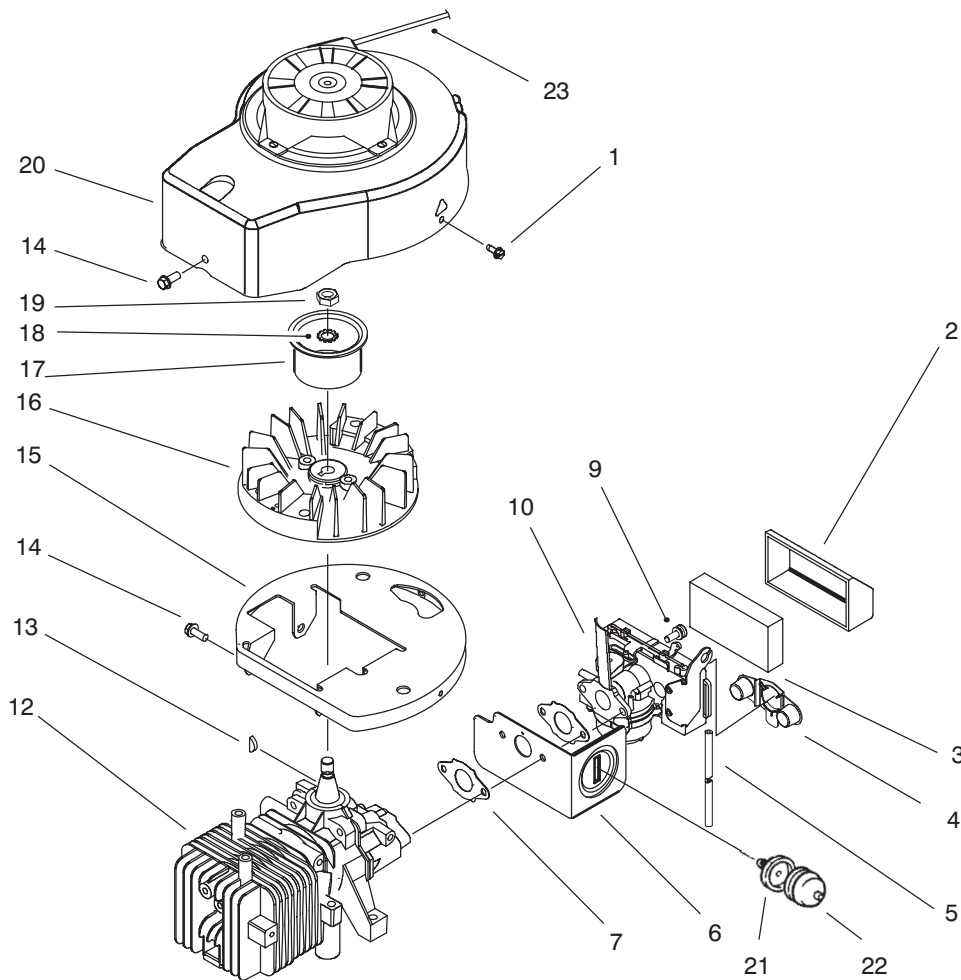

C-2245B

HOUSING ASSEMBLY (Cont.)

Ref. No.	Part No.	Description	No. Used
29	3296-39	Nut - Lock	2
30	93-0231	Screw - Plastite	1
31	93-0222	Baffle - Front	1
32	93-0216	Kicker - Front	1

Ref. No.	Part No.	Description	No. Used
33	92-4881	Plate - Height Adjust	2
34	93-0262	Decal - Warning	1
35	32105-27	Screw - Hex Washer Hd. (Model No. 20442 & 20444)	1

C-2246

ENGINE ASSEMBLY

Ref. No.	Part No.	Description	No. Used
1	92-6396	Shroud - Engine (Model No. 20442 Only)	1
2	93-4302	Screw - Sems (Model No. 20442 Only)	3
3	93-0246	Decal - Engine (Model No. 20442 Only)	1
4	93-1200	Cover - Strap (Model No. 20442 Only)	1
5	92-1701	Rope - Stop (Model No. 20442 Only)	1
6	55-3578	Gas Cap Assembly (Model No. 20442 Only)	1
7	32104-118	Screw - PH (Model No. 20442 Only)	2

Ref. No.	Part No.	Description	No. Used
8	68-3632	Line - Fuel (Model No. 20442 Only)	1
9		Engine Assembly (Model No. 20442 Only)	1
12	93-4196	Shield - Grass	1
13	93-0278	Pulley - Driver (Model No. 20442 Only)	1
14	52-7320	Retainer - Blade (Model No. 20442 Only)	1
15	93-0245	Decal - Deck	1
16	39-5770	Decal - Danger	1
17	66-5370	Spring - Compression (Model No. 20442)	1

C-1295A

BLOCK ASSEMBLY (Model No. 20442 Only)

Ref. No.	Part No.	Description	No. Used
1	681737	Set - Rings, Piston	1
3	92-4923	Piston & Ring Set	1
*	92-4925	Piston & Connecting Rod (Incl. Ref. #1, 3-7 & 13)	1
4	606608	Pin - Wrist	1
5	303712	Ring - Retaining	2
6	92-4921	Connecting Rod Assembly (Incl. Ref. #8, 12 & 13)	1
7	92-4927	Bearing	1
8	677982	Liner - Split (Set of 2)	1
9	94-5733	Crankshaft	1