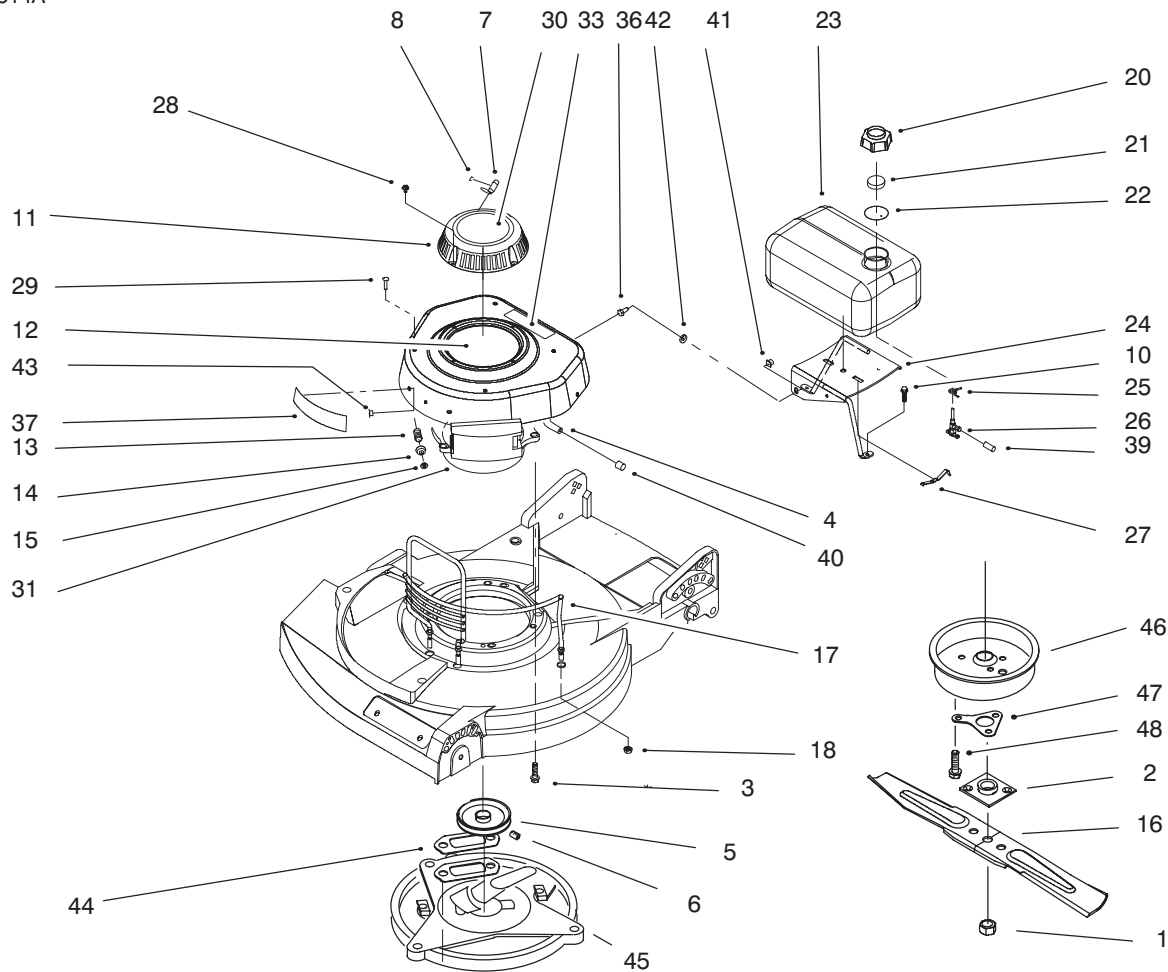

*Not Illustrated

C-1322

GEAR CASE ASSEMBLY

Ref. No.	Part No.	Description	No. Used	Ref. No.	Part No.	Description	No. Used
1	3285-19	Pin - Groove	1	17	36-4780	Washer	1
2	38-7820	Bearing - Ball	1	18	60-8770	Bushing - Output	1
3	60-8850	Bushing - Output	1	19	60-8750	Bushing - Inter. Shaft	2
4	65-4770	Shaft - Output	1	20	36-4791	Washer - Thrust	2
5	92-5791	Spacer	1	21	49-2040	Screw	6
6	60-8840	Pulley - Half	2	22	60-8730	Gear Case Cover	1
7	3296-5	Nut	1	23	55-3760	Pinion - 15 Tooth	1
8	3256-24	Washer	1	24	55-3780	Pinion - 20 Tooth	1
9	60-8710	Gearcase - Upper	1	25	55-3800	Pinion - 25 Tooth	1
10	60-8870	Yoke - Shift	1	26	60-8800	Shaft - Intermediate	1
11	29-9570	Bushing - Yoke	1	27	92-5790	Pinion - Bevel	1
12	60-8810	Retainer - Shift Fork	1	28	55-3770	Gear - 49 Tooth	1
13	76-0780	Sleeve - Shift Key	1	29	55-3790	Gear - 44 Tooth	1
14	76-0760	Key - Shift	2	30	55-3810	Gear - 39 Tooth	1
15	76-0770	Collar - Shift	1	31	60-8790	Sleeve - Gear	1
16	65-5250	Clip - Spring	1	*	92-7869	Gear Case Complete	1

*Not Illustrated

C-2510A

ENGINE ASSEMBLY

Ref. No.	Part No.	Description	No. Used
1	603164	Nut – Blade	1
2	677525	Plate & Collar Assembly	1
3	92-1648	Screw – Engine Mount	3
4	612784	Hose – Gas	1
5	609976	Pulley	1
6	610345	Screw – Set	1
7	47-2480	Rope – Stop	1
†8		Staple	1
10	32144-3	Screw – Hex Washer Hd.	2
11	684622	Housing – Starter	1
12	683638	Shroud Assembly	1
13	611214	Spring	1
14	611509	Actuator – Brake Lever	1
15	611213	Retainer	1
16	612543	Blade – 21”	1
17	94-1618	Guard – Engine	1
18	3296-29	Nut – Lock	3
20	611327	Cap – Fuel	1
21	609150	Foam – Baffle	1
22	607213	Gasket	1
23	145476	Tank – Fuel	1