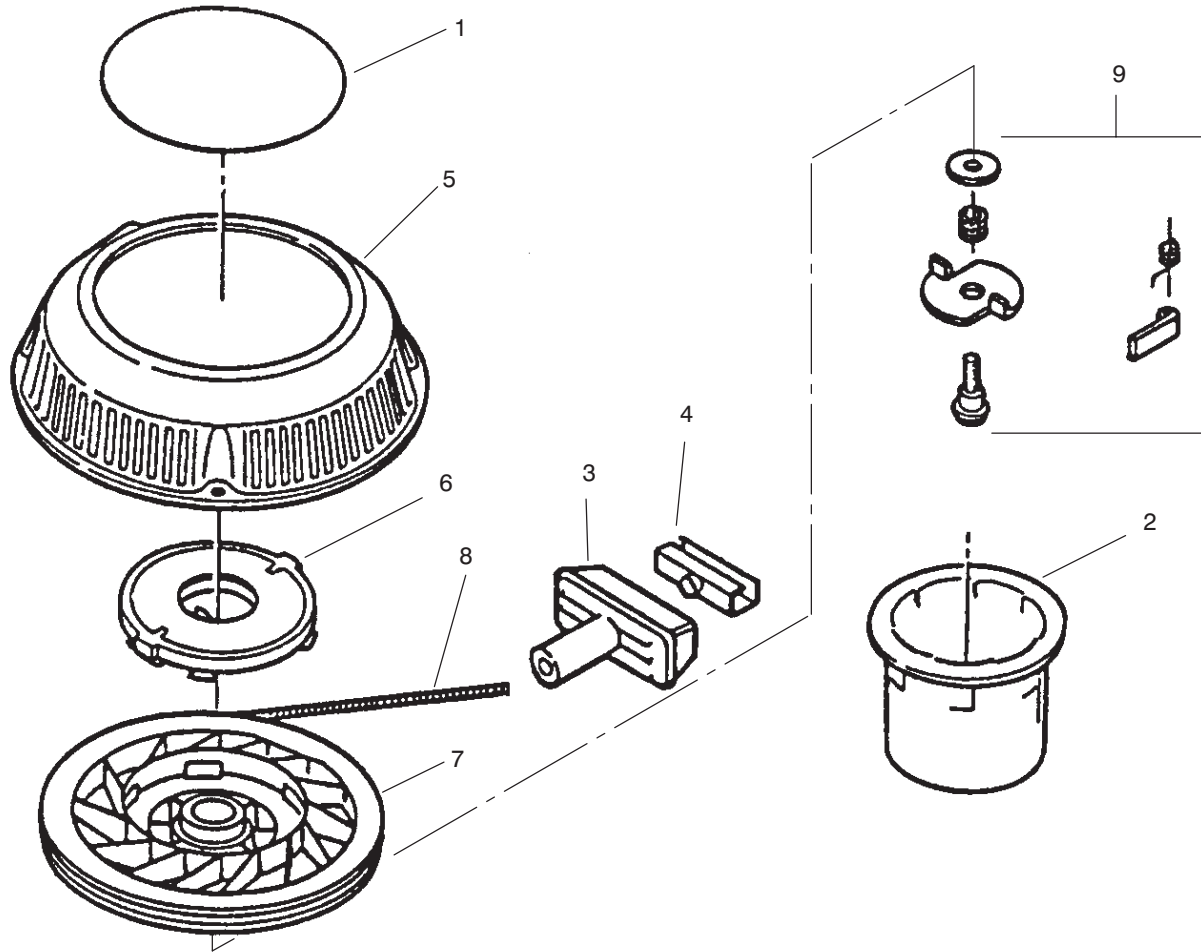

Ref. No.	Part No.	Description	No. Used
24	94-4252	Leg & Saddle Assembly	1
25	312387	Clamp – Hose	1
26	677052	Valve & Screen	1
27	609830	Spring	2
28	612428	Screw – Sems	4
29	32144-53	Screw – Thr'd Form	4
30	93-0296	Decal – Recoil	1
31		Engine – 2 Cycle	1
33	612753	Decal – Oil	1
36	3229-22	Screw – Carriage	1
37	612754	Applique	1
39	2410-77	Plug – Fuel Valve	1
40	2410-76	Plug – Fuel Line	1
41	602315	Nut – Lock	1
42	3256-1	Washer – Flat	1
43	145945	Retainer – Applique	3
44	93-1233	Gasket – Muffler	1
45	92-1054	Plate – Muffler	1
46	682876	Muffler Cover Assembly	1
47	609786	Support – Crankshaft	1
48	609471	Screw	3

†Obtain Locally

C-2511

HANDLE ASSEMBLY

Ref. No.	Part No.	Description	No. Used	Ref. No.	Part No.	Description	No. Used
1	3230-29	Bolt - Carriage	2	23	92-1093	Bail - Engine Control	1
2	92-6537	Handle - Section Lower	1	24	93-0297	Decal - Console Front	1
3	614249	Tie Strap	3	26	93-3248	Cable - Control	1
5	322-9	Screw - Hex Hd.	2	27	612824	Clip - Rope Insert	1
6	3296-29	Nut - Lock	4	28	612825	Handle - Starter	1
7	92-9665	Screw - Phillips Hd.	4	29	93-7383	Guide - Rope	1
8	92-1078	Cam - Brake	1	30	92-2268	Screw - Handle	1
9	92-1094	Bracket - Bail Stop	1	31	92-2928	Bracket - Cable Anchor	1
12	92-5412	Stop - Pivot	1	32	3296-73	Nut - Lock	4
13	92-1617	Bail - SP Control	1	33	92-1092	Handle - Upper	1
14	321-4	Screw - Hex Hd. Cap	1	35	609739	Washer	2
15	613050	Bolt	1	36	92-7899	Bracket - Traction Cable	1
16	93-3683	Cable - Throttle	1	37	92-6518	Cable - Traction	1
18	93-6624	Decal - Control Panel	1	46	321-51	Screw - Hex Hd. Cap	1
20	92-8926	Control - Speed Ground	1	49	3296-56	Nut - Lock	1
21	16-8929	Panel - Control (Incl. Ref. #18)	1	51	3256-23	Washer - Flat	2