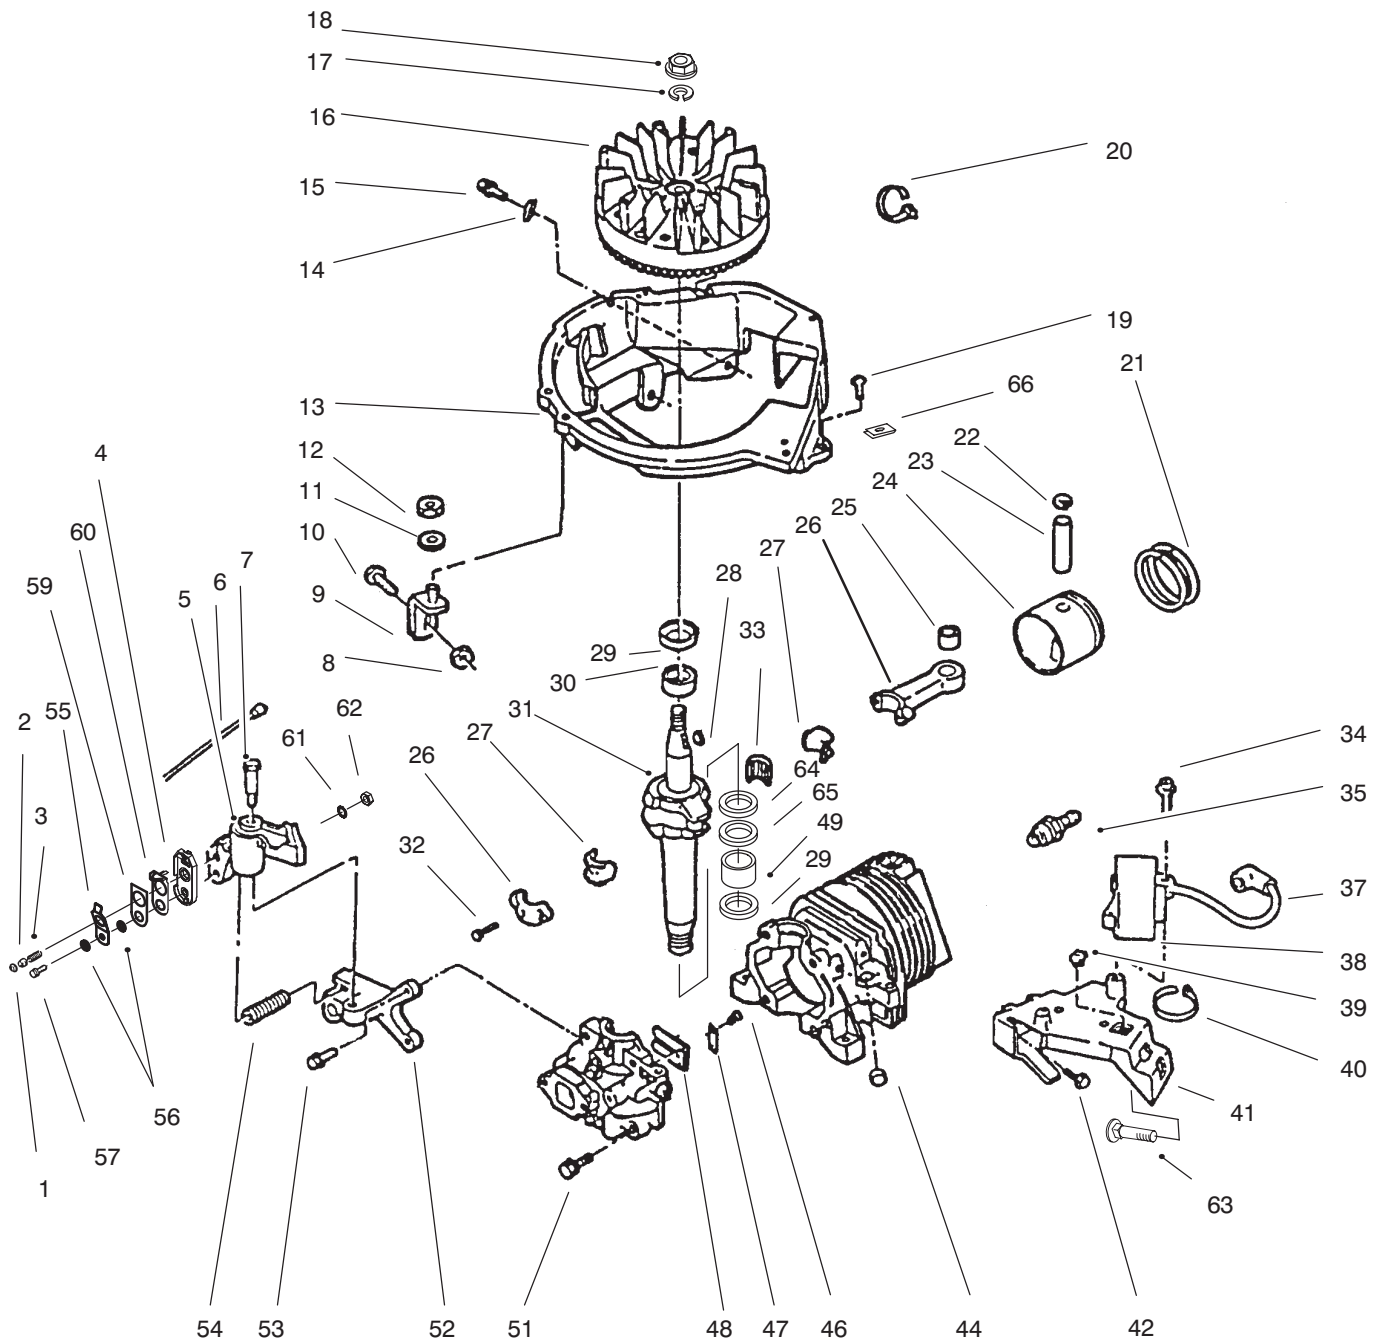

ENGINE ASSEMBLY

ENGINE ASSEMBLY

Ref. No.	Part No.	Description	No. Used
1	611213	Retainer	1
2	611509	Actuator – Brake Lever	1
3	611214	Spring – Cable, Return	1
4	93-1240	Case – Switch	1
5	682683	Assembly – Brake	1
6	683821	Wire Lead	1
7	613529	Bolt – Shoulder	1
8	608311	Nut	1
9	683581	Assembly – Brace	1
10	603014	Bolt	1
11	306407	Washer	1
12	602315	Nut	1
13	612427	Shroud – Base	1
14	611191	Clip – "J"	1
15	609947	Screw	3
16	683580	Assembly – Flywheel	1
17	316959	Washer – Lock	1
18	130743	Nut – Flywheel	1
19	609808	Screw	1
20	317893	Tie Strap	1
21	681737	Set – Ring	1
22	303712	Ring – Retaining	2
23	606608	Pin – Wrist	1
24	92-4925	Set – Piston & Ring (Incl. Ref. # 21-23)	1
25	92-4927	Assembly – Bearing	1
26	92-4921	Assembly – Conn. Rod (Incl. Ref. #25, 27, 32, & 33)	1
27	677982	Liner – Pair	1
28	607199	Key – Flywheel	1
29	611396	Seal – Oil	2
30	681830	Bearing – Main	1
31	94-5713	Crankshaft	1
32	611393	Screw	2
33	609754	Strip – Roller	1

Ref. No.	Part No.	Description	No. Used
34	607526	Screw	2
35	614009	Spark Plug	1
37	681678	Wire Lead	1
38	683215	C. D. Ignition Module (Incl. Ref. #37)	1
39	605120	Grommet	1
40	614249	Tie Strap	1
41	613072	Bracket – C. D.	1
42	614343	Screw	2
44	609123	Plug	4
46	612872	Screw	2
47	602587	Plate – Reed	1
48	602588	Reed	1
49	681831	Bearing – Main	1
51	613110	Screw	2
52	611192	Bracket – Brake	1
53	613233	Screw	2
54	611211	Spring – Brake	1
55	93-1239	Spring	1
56	306407	Washer	2
57	321-6	Screw – Hex Hd. Cap	1
59	612842	Shield	1
60	612841	Plate – Contact	1
61	3255-7	Washer – Lock	1
62	306375	Nut	1
*	94-5734	Assembly – Short Block (Incl. Ref. No.21-27, 29-33, & 43-51)	1
63	3229-22	Bolt – Carriage	1
64	252-76	Bearing – Thrust	1
65	252-80	Washer – Thrust	1
66	609900	Nut – Speed	1
*	93-4307	Switch Kit (Incl. Ref. #1, 4, 6, 55, 57, & 59-62)	1

*Not Illustrated