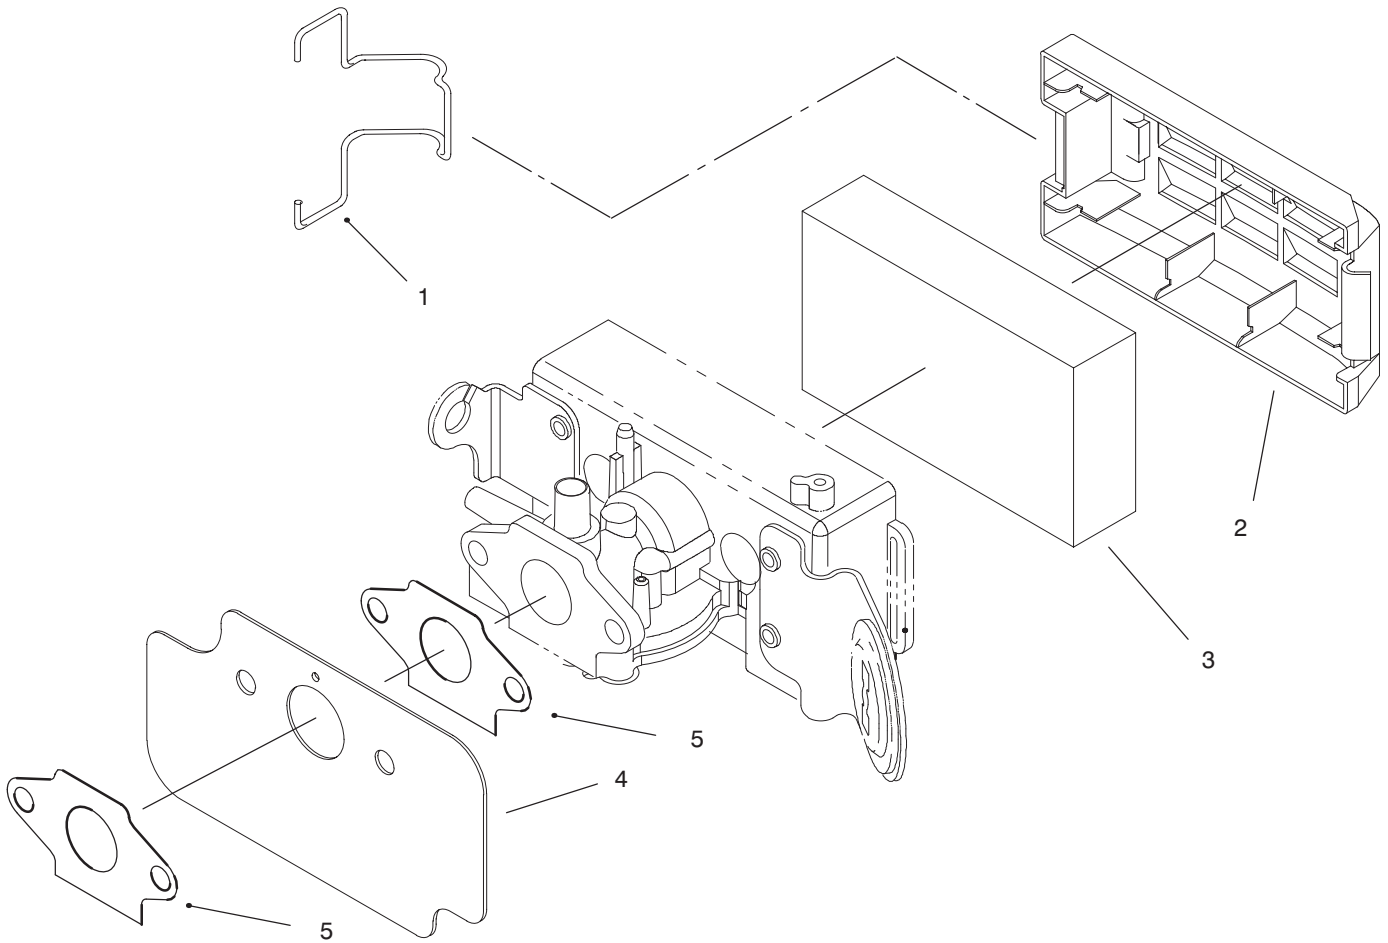

C-2184A

AIR FILTER ASSEMBLY

Ref. No.	Part No.	Description	No. Used
1	610383	Retainer – Cover	1
2	93-1231	Cover – Air Filter	1
3	609493	Element – Air Filter	1

Ref. No.	Part No.	Description	No. Used
4	93-1221	Shield – Heat	1
5	92-4948	Gasket – Carb.	2