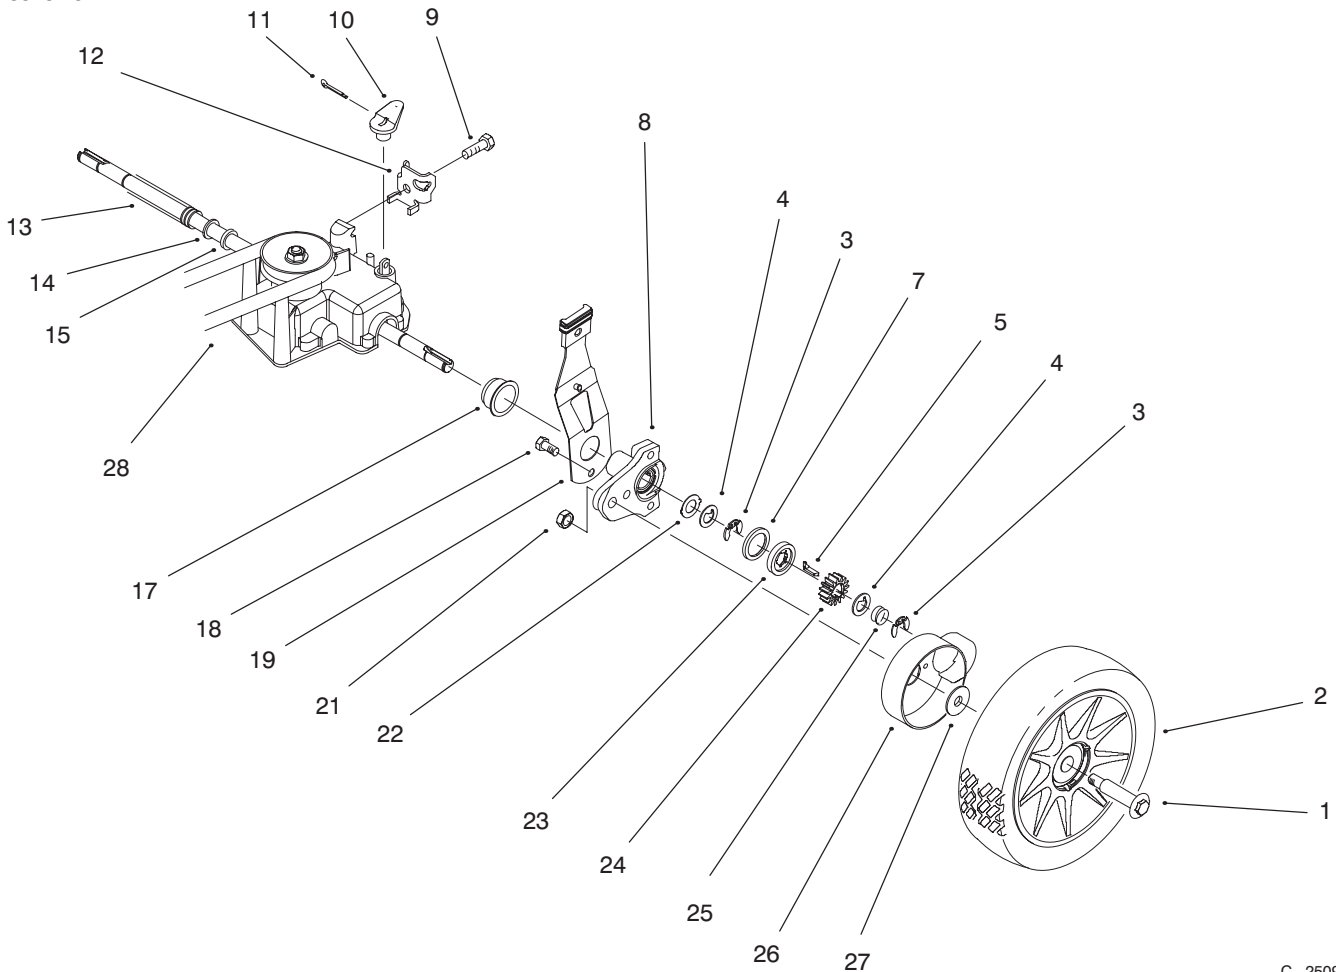

C-2508

HOUSING ASSEMBLY

Ref. No.	Part No.	Description	No. Used	Ref. No.	Part No.	Description	No. Used
1	92-7869	Gear Case Assembly	1	18	40-1940	Washer	4
2	256-251	Bushing - Spacer	2	19	614637	Bracket - Wheel Height Adj.	2
3	92-7699	Bracket - Actuator	1	20	3290-413	Washer - Belleville	2
4	92-7748	Screw	2	21	92-9673	Bolt - Shoulder	2
5	12-5450	Screw - Thr'd Form	2	22	614682	Knob - Cover Plate	1
6	92-8852	Cover - Drive	1	24	614677	Screw - Sems Thr'd Form	2
7	94-1617	Housing (Incl. Ref. #10, 15, &26)	1	25	94-1610	Grommet	1
9	607560	Plate - Cover	1	26	94-6303	Decal - Deck	1
10	39-5770	Decal - Danger	1	27	40-1940	Washer	2
11	608175	Toe Bar	1	28	92-4856	Bolt - Shoulder	2
12	46-6811	Screw - Hex Washer Hd.	2	29	92-8888	Wheel & Tire Assembly - 6"	2
14	92-7736	Shield - Trailing	1	30	603567	Bolt - Wheel	2
15	93-7250	Decal - Warning	1	31	92-1006	Spring Arm Ass'y - Front	2
17	3296-39	Nut - Lock	2	32	92-1008	Knob - Height Adjust	4
				33	610358	Nut - Lock	2

3318-514A

C-2509

GEARCASE & WHEEL ASSEMBLY

Ref. No.	Part No.	Description	No. Used
1	92-1057	Bolt - Shoulder	2
2	92-8813	Wheel & Tire Ass'y - 8"	2
3	65-2720	Ring - Retaining	4
4	65-4740	Washer - Thrust Keyed	4
5	66-6050	Key - Rocking L.H.	1
*	66-6040	Key - Rocking R.H.	1
7	65-4710	Ring - Friction	2
8	92-7746	Height Adj. Arm Ass'y - Rear	2
9	32144-70	Screw - Tapping	1
10	60-8821	Lever - Shift	1
11	3272-10	Pin - Cotter	1
12	82-8780	Retainer - Cable	1
13	24-7920	Cover - Drive Shaft	1
14	303259	Washer	1