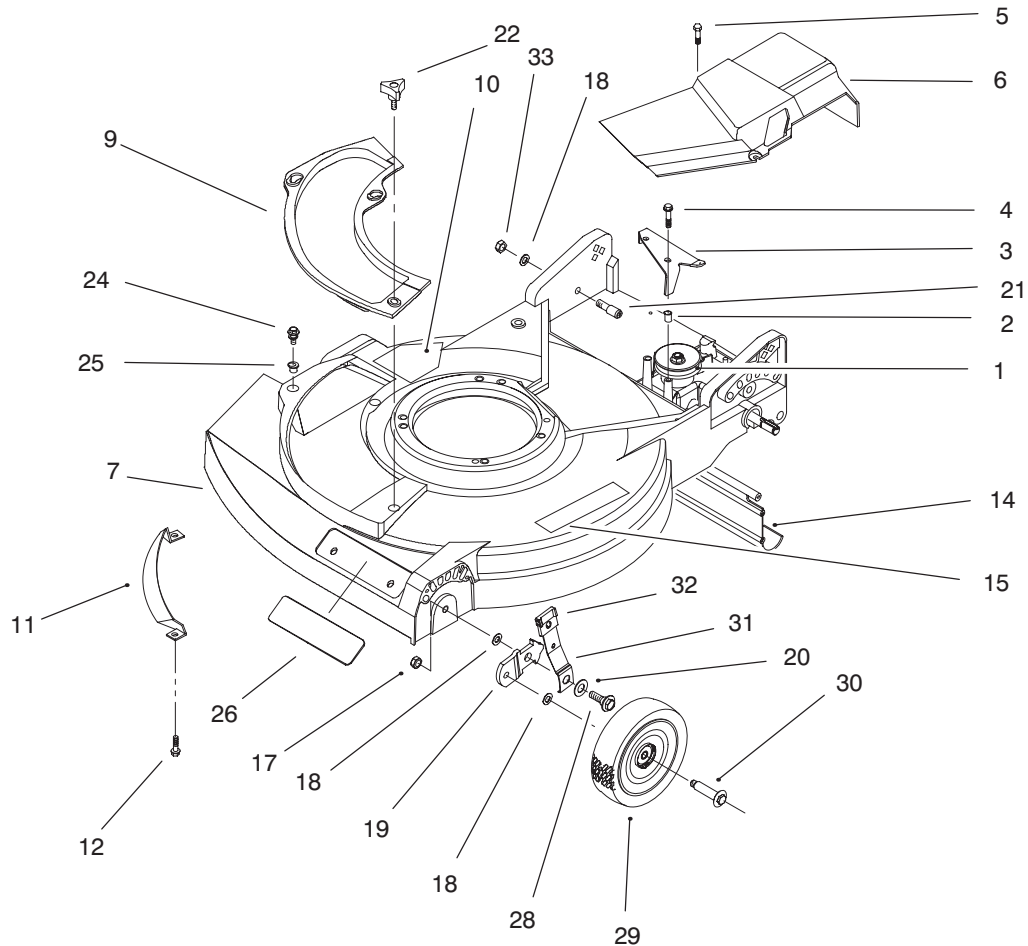

C-2508

HOUSING ASSEMBLY

Ref. No.	Part No.	Description	No. Used	Ref. No.	Part No.	Description	No. Used
1	92-7869	Gear Case Assembly	1	18	40-1940	Washer	4
2	256-251	Bushing - Spacer	2	19	614637	Bracket - Wheel Height Adj.	2
3	92-7699	Bracket - Actuator	1	20	3290-413	Washer - Belleville	2
4	92-7748	Screw	2	21	92-9673	Bolt - Shoulder	2
5	12-5450	Screw - Thr'd Form	2	22	614682	Knob - Cover Plate	1
6	92-8852	Cover - Drive	1	24	614677	Screw - Sems Thr'd Form	2
7	94-1617	Housing (Incl. Ref. #10, 15, &26)	1	25	94-1610	Grommet	1
9	607560	Plate - Cover	1	26	94-6303	Decal - Deck	1
10	39-5770	Decal - Danger	1	27	40-1940	Washer	2
11	608175	Toe Bar	1	28	92-4856	Bolt - Shoulder	2
12	46-6811	Screw - Hex Washer Hd.	2	29	92-8888	Wheel & Tire Assembly - 6"	2
14	92-7736	Shield - Trailing	1	30	603567	Bolt - Wheel	2
15	93-7250	Decal - Warning	1	31	92-1006	Spring Arm Ass'y - Front	2
17	3296-39	Nut - Lock	2	32	92-1008	Knob - Height Adjust	4
				33	610358	Nut - Lock	2