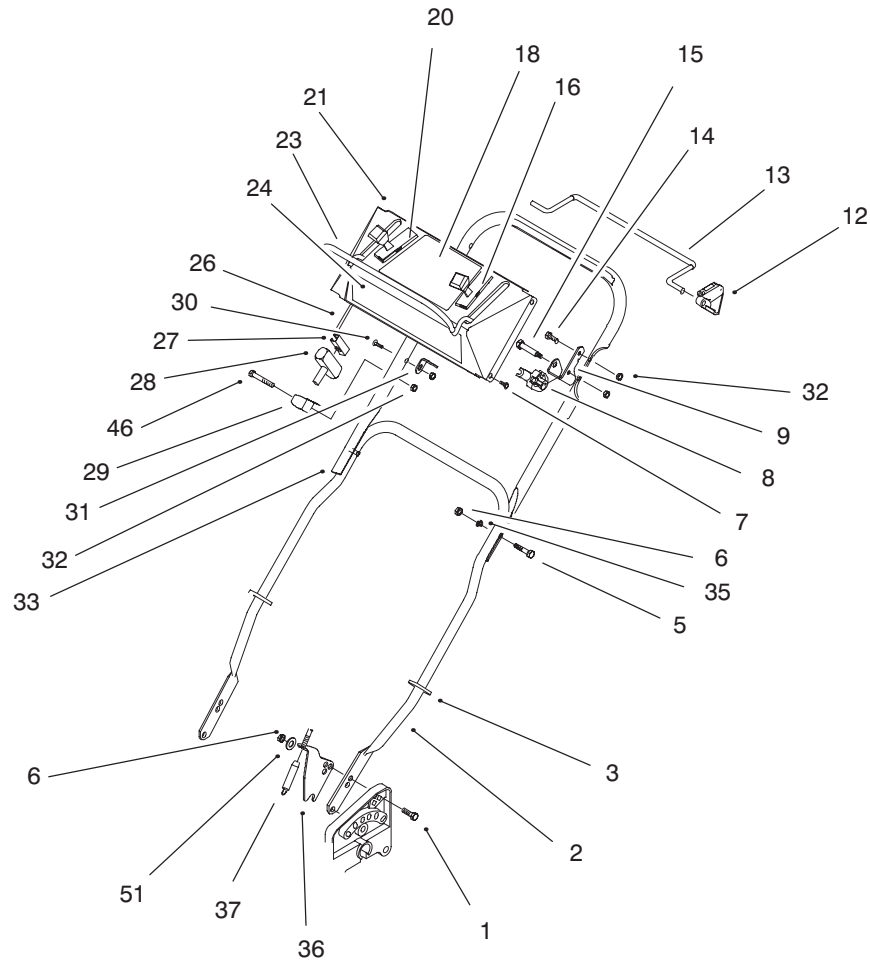

*Not Illustrated

C-2510A

ENGINE ASSEMBLY

Ref. No.	Part No.	Description	No. Used
1	603164	Nut – Blade	1
2	677525	Plate & Collar Assembly	1
3	92-1648	Screw – Engine Mount	3
4	612784	Hose – Gas	1
5	609976	Pulley	1
6	610345	Screw – Set	1
7	47-2480	Rope – Stop	1
†8		Staple	1
10	32144-3	Screw – Hex Washer Hd.	2
11	684622	Housing – Starter	1
12	683638	Shroud Assembly	1
13	611214	Spring	1
14	611509	Actuator – Brake Lever	1
15	611213	Retainer	1
16	612543	Blade – 21”	1
17	94-1618	Guard – Engine	1
18	3296-29	Nut – Lock	3
20	611327	Cap – Fuel	1
21	609150	Foam – Baffle	1
22	607213	Gasket	1
23	145476	Tank – Fuel	1

†Obtain Locally

C-2511

HANDLE ASSEMBLY

Ref. No.	Part No.	Description	No. Used	Ref. No.	Part No.	Description	No. Used
1	3230-29	Bolt - Carriage	2	23	92-1093	Bail - Engine Control	1
2	92-6537	Handle - Section Lower	1	24	93-0297	Decal - Console Front	1
3	614249	Tie Strap	3	26	93-3248	Cable - Control	1
5	322-9	Screw - Hex Hd.	2	27	612824	Clip - Rope Insert	1
6	3296-29	Nut - Lock	4	28	612825	Handle - Starter	1
7	92-9665	Screw - Phillips Hd.	4	29	93-7383	Guide - Rope	1
8	92-1078	Cam - Brake	1	30	92-2268	Screw - Handle	1
9	92-1094	Bracket - Bail Stop	1	31	92-2928	Bracket - Cable Anchor	1
12	92-5412	Stop - Pivot	1	32	3296-73	Nut - Lock	4
13	92-1617	Bail - SP Control	1	33	92-1092	Handle - Upper	1
14	321-4	Screw - Hex Hd. Cap	1	35	609739	Washer	2
15	613050	Bolt	1	36	92-7899	Bracket - Traction Cable	1
16	93-3683	Cable - Throttle	1	37	92-6518	Cable - Traction	1
18	93-6624	Decal - Control Panel	1	46	321-51	Screw - Hex Hd. Cap	1
20	92-8926	Control - Speed Ground	1	49	3296-56	Nut - Lock	1
21	16-8929	Panel - Control (Incl. Ref. #18)	1	51	3256-23	Washer - Flat	2