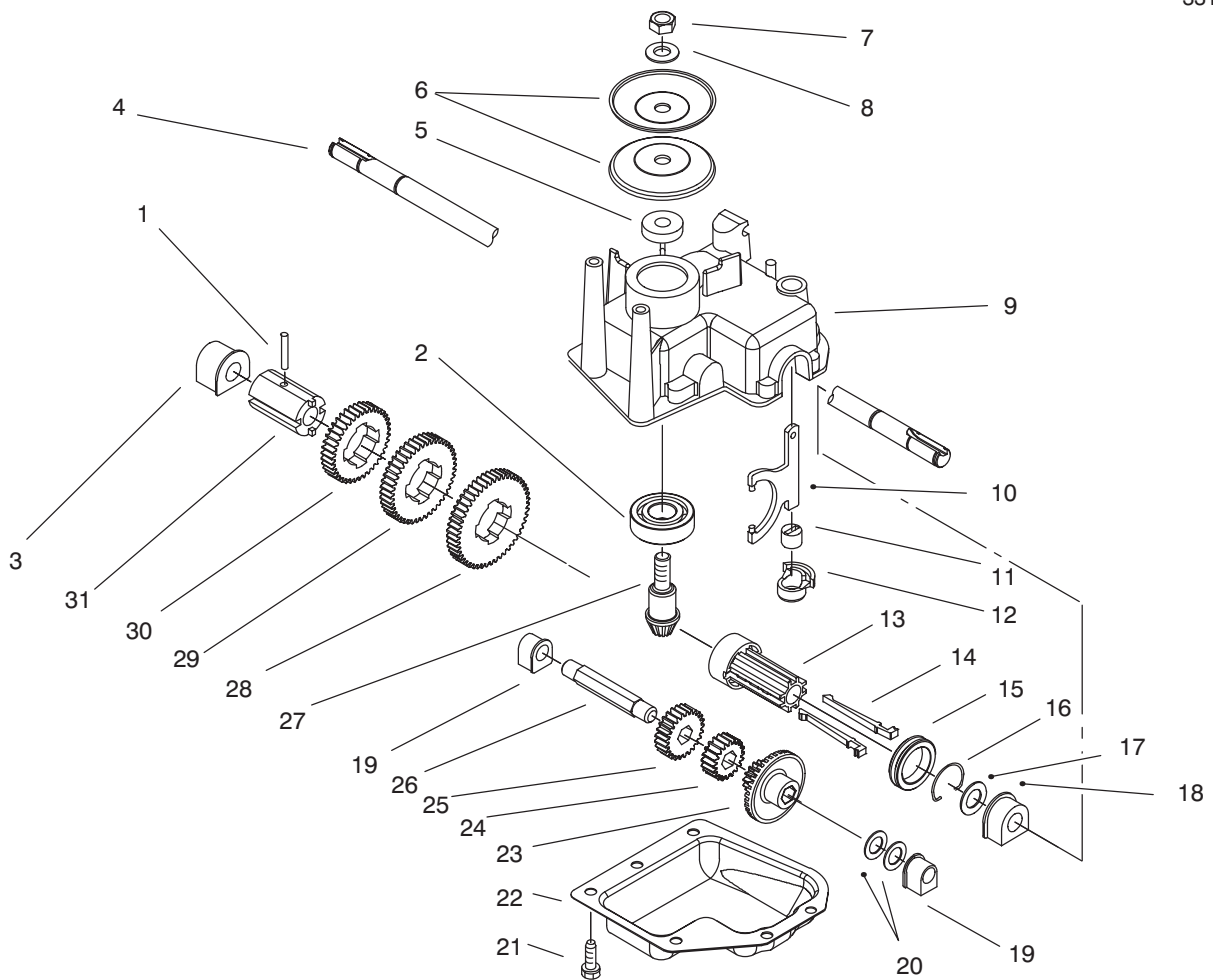

C-1322

GEAR CASE ASSEMBLY

Ref. No.	Part No.	Description	No. Used	Ref. No.	Part No.	Description	No. Used
1	3285-19	Pin - Groove	1	17	36-4780	Washer	1
2	38-7820	Bearing - Ball	1	18	60-8770	Bushing - Output	1
3	60-8850	Bushing - Output	1	19	60-8750	Bushing - Inter. Shaft	2
4	65-4770	Shaft - Output	1	20	36-4791	Washer - Thrust	2
5	92-5791	Spacer	1	21	49-2040	Screw	6
6	60-8840	Pulley - Half	2	22	60-8730	Gear Case Cover	1
7	3296-5	Nut	1	23	55-3760	Pinion - 15 Tooth	1
8	3256-24	Washer	1	24	55-3780	Pinion - 20 Tooth	1
9	60-8710	Gearcase - Upper	1	25	55-3800	Pinion - 25 Tooth	1
10	60-8870	Yoke - Shift	1	26	60-8800	Shaft - Intermediate	1
11	29-9570	Bushing - Yoke	1	27	92-5790	Pinion - Bevel	1
12	60-8810	Retainer - Shift Fork	1	28	55-3770	Gear - 49 Tooth	1
13	76-0780	Sleeve - Shift Key	1	29	55-3790	Gear - 44 Tooth	1
14	76-0760	Key - Shift	2	30	55-3810	Gear - 39 Tooth	1
15	76-0770	Collar - Shift	1	31	60-8790	Sleeve - Gear	1
16	65-5250	Clip - Spring	1	*	92-7869	Gear Case Complete	1

*Not Illustrated