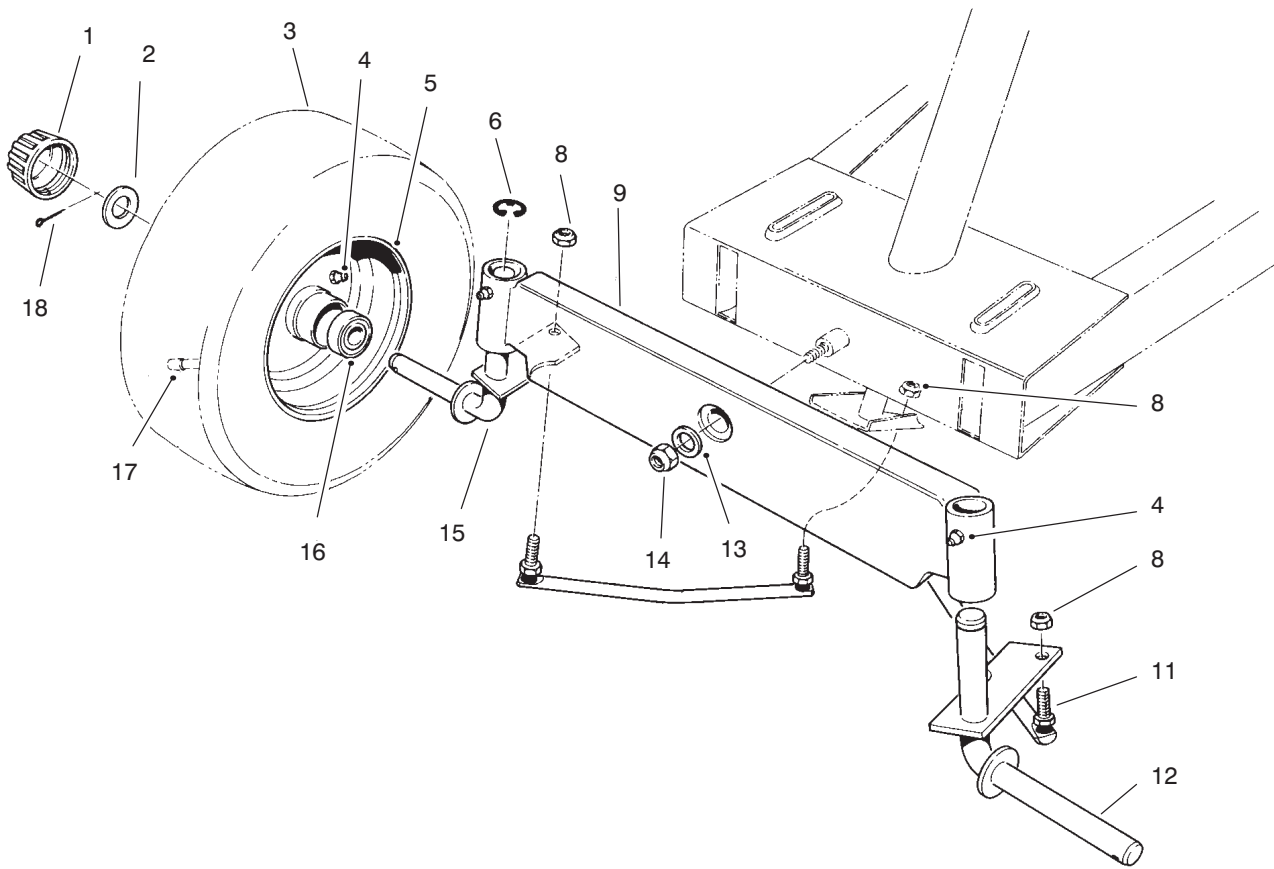

MODEL NO. 70060-6900001 & UP

PARTS
CATALOG
WHEEL HORSE®
8-25 RIDING MOWER

C-0004A

FRONT BODY ASSEMBLY

Ref. No.	Part No.	Description	No. Used
1	93-7006	Decal - Instruction	1
2	3296-29	Nut - Lock	5
3	44-7030	Tread - Foot Rest	2
4	32104-110	Screw - Cap Hex. Hd.	4
5	3290-347	Nut - U-Type	4
6	67-1590	Bracket - Brake Return	1
7	67-1430	Spring - Compression	1
8	26-9530	Washer - Pivot	1
9	67-1340	Rod - Brake, Transmission	1
10	67-1330-03	Lever - Brake, Bellcrank	1
11	67-1450	Spring - Extension	1
12	67-1350	Rod - Front, Brake	1

C-0005A

FRAME ASSEMBLY

Ref. No.	Part No.	Description	No. Used
1	322-3	Screw - Cap Hex. Hd.	6
2	44-7140-01	Mount - Bearing, Axle	1
3	67-0520-01	Channel - R.H.	1
4	3296-29	Nut - Lock	16
5	67-0010-03	Lift W.A. - Front, Deck	1
6	67-0430	Rod - Clutch	1
7	282-27	Clevis	1
8	67-1530	Assembly - Pin, Clevis	1
9	3272-6	Pin - Cotter	2
10	76-3890	Bracket - Link, H.O.C.	1
11	67-0050-01	Tube W.A. - Support, Rear	1
12	3296-39	Nut - Lock	5
13	67-1510-03	Brace - Stop, Deck	2
14	3290-355	Pin - Hair, Cotter	2
15	67-1460	Washer - Flat	2
16	323-10	Screw - Cap Hex. Hd.	2
17	68-8380	Spacer - Stop, Deck	2
18	76-3790	Lever W.A. - H.O.C.	2
19	46-2511	Bolt - Mounting, Axle	2

*Not Illustrated

C-0002A

SEAT & GAS TANK ASSEMBLY

Ref. No.	Part No.	Description	No. Used	Ref. No.	Part No.	Description	No. Used
1	66-6680	Seat	1	10	56-6360	Filter	1
2	67-1241	Base - Seat	1	11	2412-98	Clamp - Hose	5
3	38-1420	Switch - Seat	1	12	3296-29	Nut - Lock	4
4	18-2970	R-Clamp	1	13	3290-378	Tie - Cable	1
5	47-2986	Hose - Gas	1	14	322-3	Screw - Cap Hex. Hd.	4
6	67-0950	Strap - Tank, Gas	2	15	3256-23	Washer - Flat	8
7	80-4580	Tank - Gas	1	16	3230-20	Bolt - Carriage	4
8	55-3576	Assembly - Cap, Gas	1	17	66-6920	Pad - Isolator	2
9	47-2964	Hose - Gas	2				