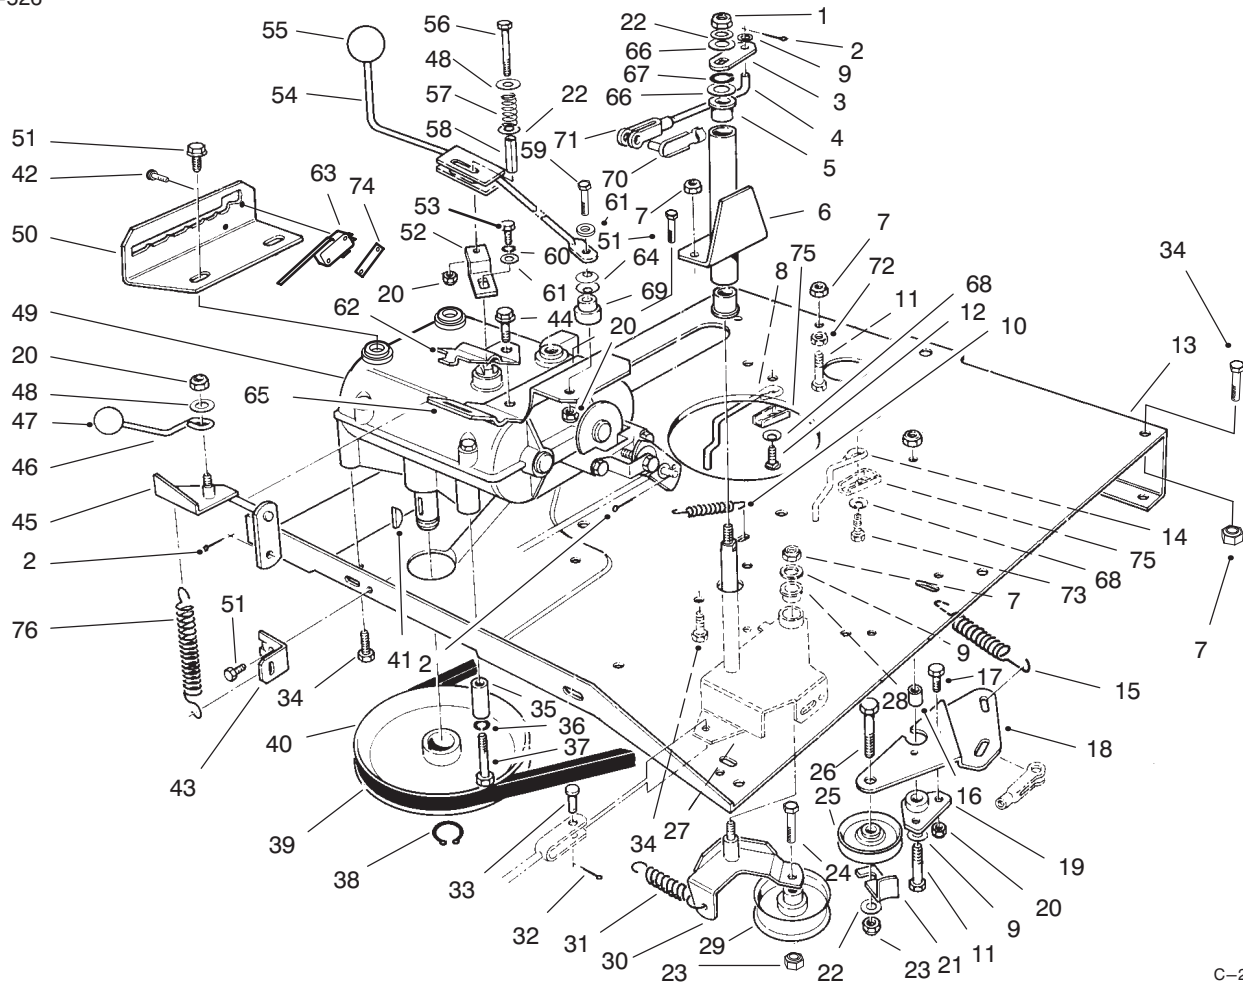

* Not Illustrated

C-0007B

REAR BODY ASSEMBLY

Ref. No.	Part No.	Description	No. Used
1	71-8310	Spring - Prop, Seat	1
2	3296-29	Nut - Lock	11
3	3230-3	Bolt - Carriage	2
4	3256-22	Washer - Flat	1
5	67-1500-03	Bar - Stand	1
6	3256-23	Washer - Flat	4
7	322-5	Screw - Cap Hex. Hd.	2
8	67-1480	Brace - Support, Seat	2
9	322-3	Screw - Cap Hex. Hd.	6
10	67-0790-03	Support W.A. - Seat	1
11	3230-20	Bolt - Carriage	6
12	92-7979	Decal - Toro L.H.	1
*	92-7980	Decal - Toro R.H.	1
13	67-0231-01	Body W.A. - Rear	1
14	92-7978	Decal - Insignia	1
15	3253-3	Washer - Lock	2
16	3218-1	Nut - Jam	2
17	116397	Relay	1
18	28-0540	Bolt - Shoulder	1
19	3290-413	Washer - Belleville	7
20	3296-39	Nut - Lock	1
21	67-0270	Handle W.A. - H.O.C.	1
22	67-0870	Bolt - Shoulder	2
23	67-0080	Link - H.O.C.	1
24	92-7977	Decal - H.O.C. Deck Engage.	1

*Not Illustrated

C-2106A

TRANSMISSION & LINKAGE ASSEMBLY

Ref. No.	Part No.	Description	No. Used
1	3296-39	Nut - Lock	1
2	3272-6	Pin - Cotter	2
3	67-0690-03	Flat - Deck Engage Bracket	1
4	68-8370	Link - Deck Engage	1
5	256-90	Bushing	2
6	67-0540-03	Tube W.A. - Pivot (Incl. Ref. #5)	1
7	3296-29	Nut - Lock	13
8	67-0930	Guide R.H. - Belt, Engine	1
9	3256-23	Washer - Flat	3
10	26-6700	Spring - Return, Brake	1
11	322-6	Screw - Cap Hex. Hd.	2
12	32144-49	Bolt - Carriage	1
13	76-4090-01	Plate - Engine	1
14	67-0940	Guide L.H. - Belt, Engine	1
15	68-9950	Spring - Traction	1
16	67-0410	Spacer - Pivot	1
17	321-4	Screw - Cap Hex. Hd.	2
18	67-0420-03	Plate - Mount, Idler	1
19	67-0400	Mount - Pivot	1
20	3296-42	Nut - Lock	5
21	12-9020	Retainer - Belt	1
22	3256-24	Washer - Flat	3
23	3296-59	Nut - Lock	2