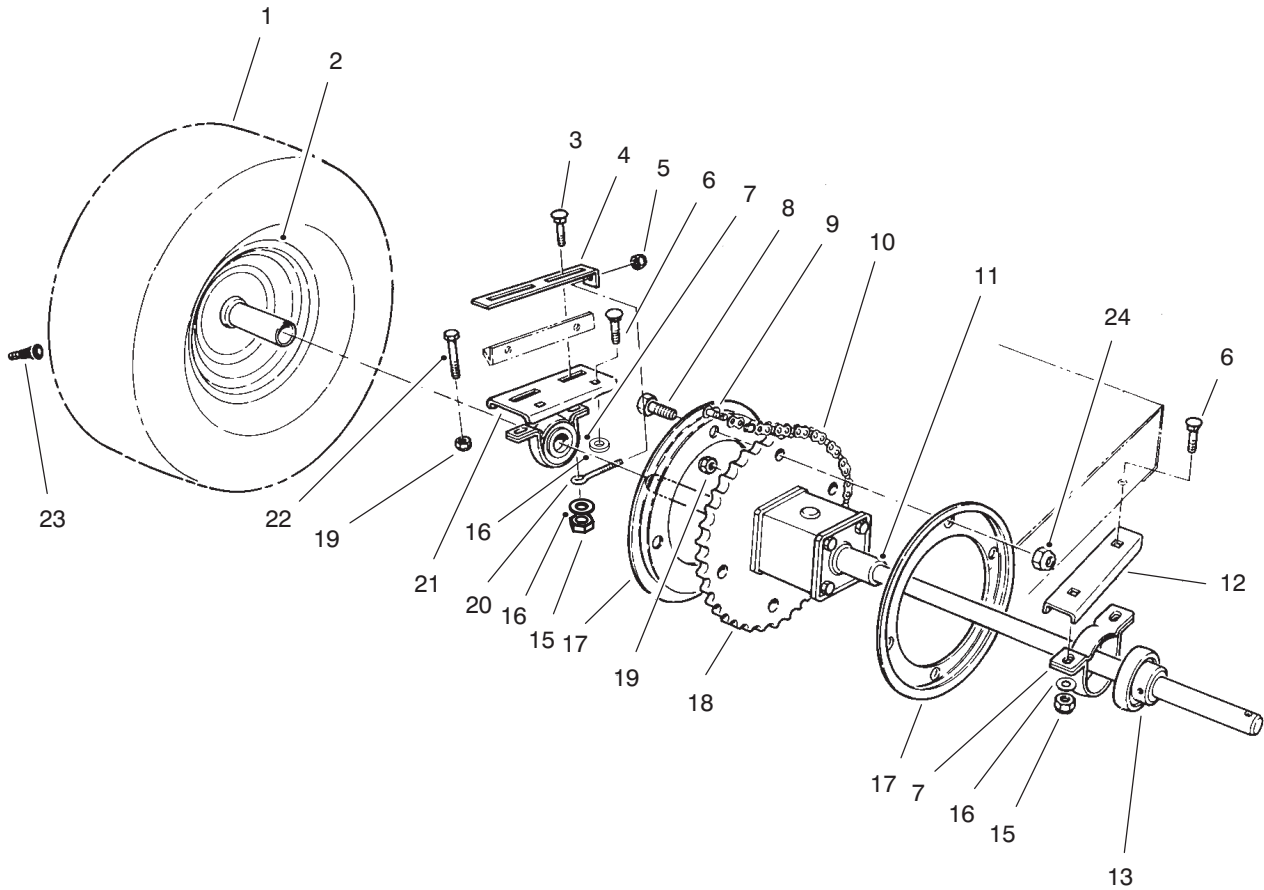

MODEL NO. 70060-6900001 & UP

PARTS
CATALOG
WHEEL HORSE®
8-25 RIDING MOWER

C-0004A

FRONT BODY ASSEMBLY

Ref. No.	Part No.	Description	No. Used
1	93-7006	Decal - Instruction	1
2	3296-29	Nut - Lock	5
3	44-7030	Tread - Foot Rest	2
4	32104-110	Screw - Cap Hex. Hd.	4
5	3290-347	Nut - U-Type	4
6	67-1590	Bracket - Brake Return	1
7	67-1430	Spring - Compression	1
8	26-9530	Washer - Pivot	1
9	67-1340	Rod - Brake, Transmission	1
10	67-1330-03	Lever - Brake, Bellcrank	1
11	67-1450	Spring - Extension	1
12	67-1350	Rod - Front, Brake	1

*Not Illustrated

C-2378

ELECTRICAL SCHEMATIC

Ref. No.	Part No.	Description	No. Used
1	93-7444	Harness - Wire	1

Ref. No.	Part No.	Description	No. Used

C-0008B

REAR AXLE ASSEMBLY

Ref. No.	Part No.	Description	No. Used
1	231-115	Tire	2
2	44-9760	Rim	2
3	3231-4	Bolt - Carriage	2
4	61-9990	Plate - Adjusting	1
5	3296-42	Nut - Lock	1
6	3231-25	Bolt - Carriage	4
7	47-1480	Mount - Bearing	2
8	321-4	Screw - Cap Hex. Hd.	4
9	2710-11	Link - Connecting	1
10	67-0910	Chain (Incl. Ref. #9)	1
11	56-9960	Differential	1
12	66-6630-03	Support L.H.	1
13	47-1490	Bearing (Incl. Ref. #14)	2

Ref. No.	Part No.	Description	No. Used
15	3296-39	Nut - Lock	6
16	3256-24	Washer - Flat	6
17	76-1580-03	Guide - Chain	2
18	76-4010	Sprocket	1
19	3296-29	Nut - Lock	6
20	61-9980	Screw - Adjusting	1
21	66-6620-03	Support R.H.	1
22	46-2511	Bolt - Axle	2
23	232-27	Valve Stem w/Cap	2
24	3296-8	Nut - Lock	4
*	232-40	Tube - Inner	2
*	11-0410	Kit - Tire Chains (Optional)	1