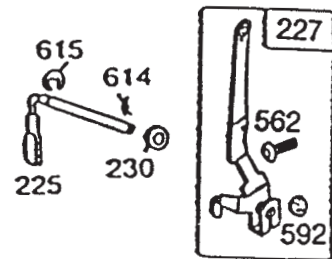

BRIGGS & STRATTON MODEL NO. 195707-0121-01

358 GASKET SET

* REQUIRES SPECIAL TOOLS TO INSTALL. SEE REPAIR INSTRUCTION MANUAL.

Assemblies include all parts shown in frames.