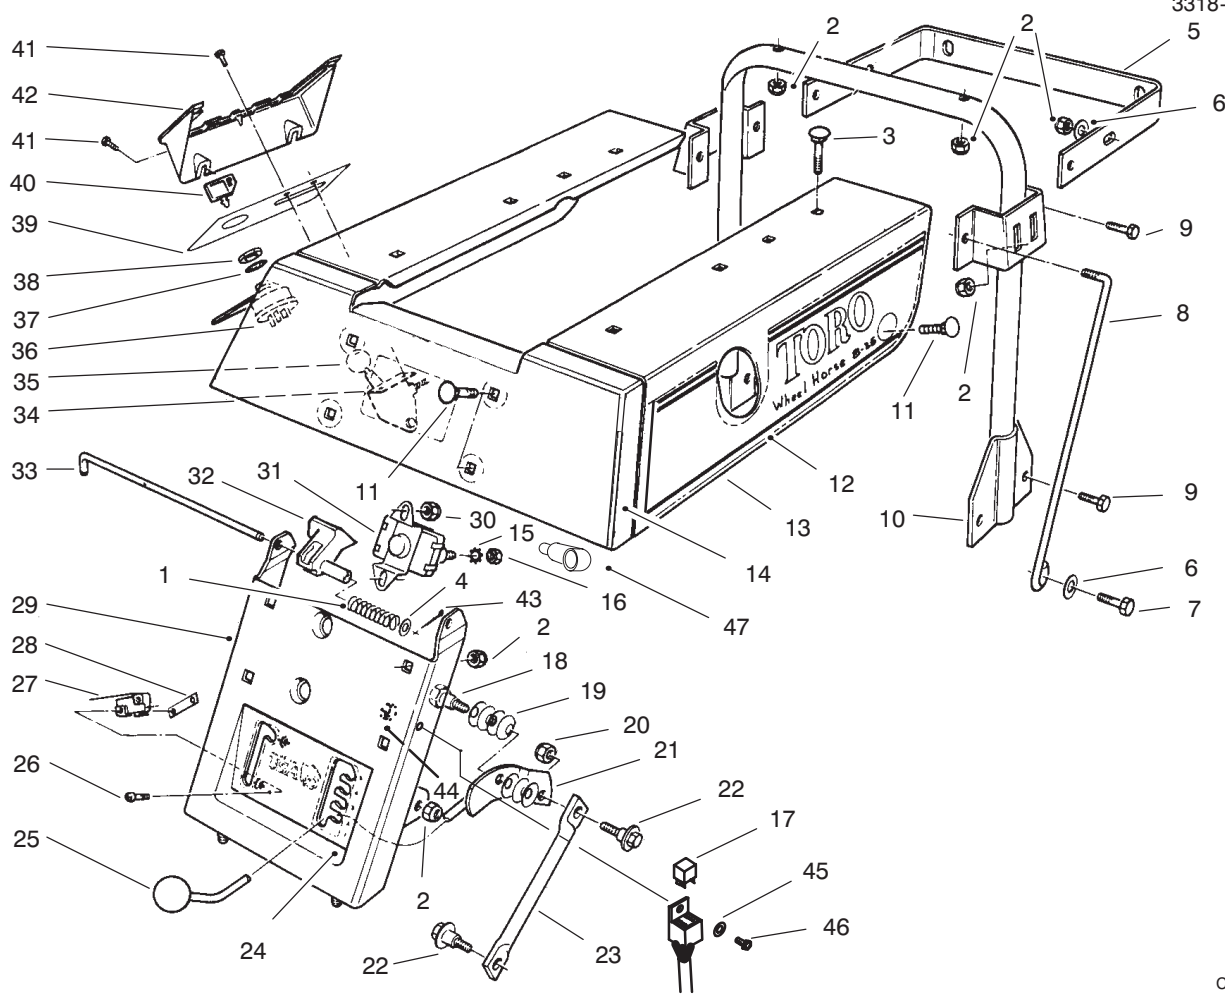

C-0007B

REAR BODY ASSEMBLY

Ref. No.	Part No.	Description	No. Used
1	71-8310	Spring - Prop, Seat	1
2	3296-29	Nut - Lock	11
3	3230-3	Bolt - Carriage	2
4	3256-22	Washer - Flat	1
5	67-1500-03	Bar - Stand	1
6	3256-23	Washer - Flat	4
7	322-5	Screw - Cap Hex. Hd.	2
8	67-1480	Brace - Support, Seat	2
9	322-3	Screw - Cap Hex. Hd.	6
10	67-0790-03	Support W.A. - Seat	1
11	3230-20	Bolt - Carriage	6
12	92-7979	Decal - Toro L.H.	1
*	92-7980	Decal - Toro R.H.	1
13	67-0231-01	Body W.A. - Rear	1
14	92-7978	Decal - Insignia	1
15	3253-3	Washer - Lock	2
16	3218-1	Nut - Jam	2
17	116397	Relay	1
18	28-0540	Bolt - Shoulder	1
19	3290-413	Washer - Belleville	7
20	3296-39	Nut - Lock	1
21	67-0270	Handle W.A. - H.O.C.	1
22	67-0870	Bolt - Shoulder	2
23	67-0080	Link - H.O.C.	1
24	92-7977	Decal - H.O.C. Deck Engage.	1

Ref. No.	Part No.	Description	No. Used
25	233-22	Knob	1
26	3290-313	Screw - Pan Head	2
27	88-9931	Switch - Micro	1
28	3290-354	Nut - Double	1
29	67-1090-01	Support W.A. - Seat	1
30	3296-42	Nut - Lock	2
31	92-9845	Solenoid	1
32	80-4330	Prop - Seat	1
33	80-4550	Rod - Base, Seat	1
34	66-6640	Control - Throttle	1
35	233-59	Knob	1
36	88-9830	Switch - Ignition (Incl. Ref. #37 & 38)	1
37	3254-5	Washer - Lock, Int. Tooth	1
38	218-461	Nut - Hex.	1
39	92-7976	Decal - Panel, Control	1
40	63-8360	Key	1
41	32144-42	Screw - Hex. Hd. Tapping	4
42	67-1030	Cover - Panel, Control	1
43	3272-4	Pin - Cotter	1
44	3296-2	Nut - Lock	1
45	3256-14	Washer - Flat	1
46	3290-134	Screw - Cap Mach. Hd.	1
47	93-3190	Boot - Terminal Insulator	1

*Not Illustrated