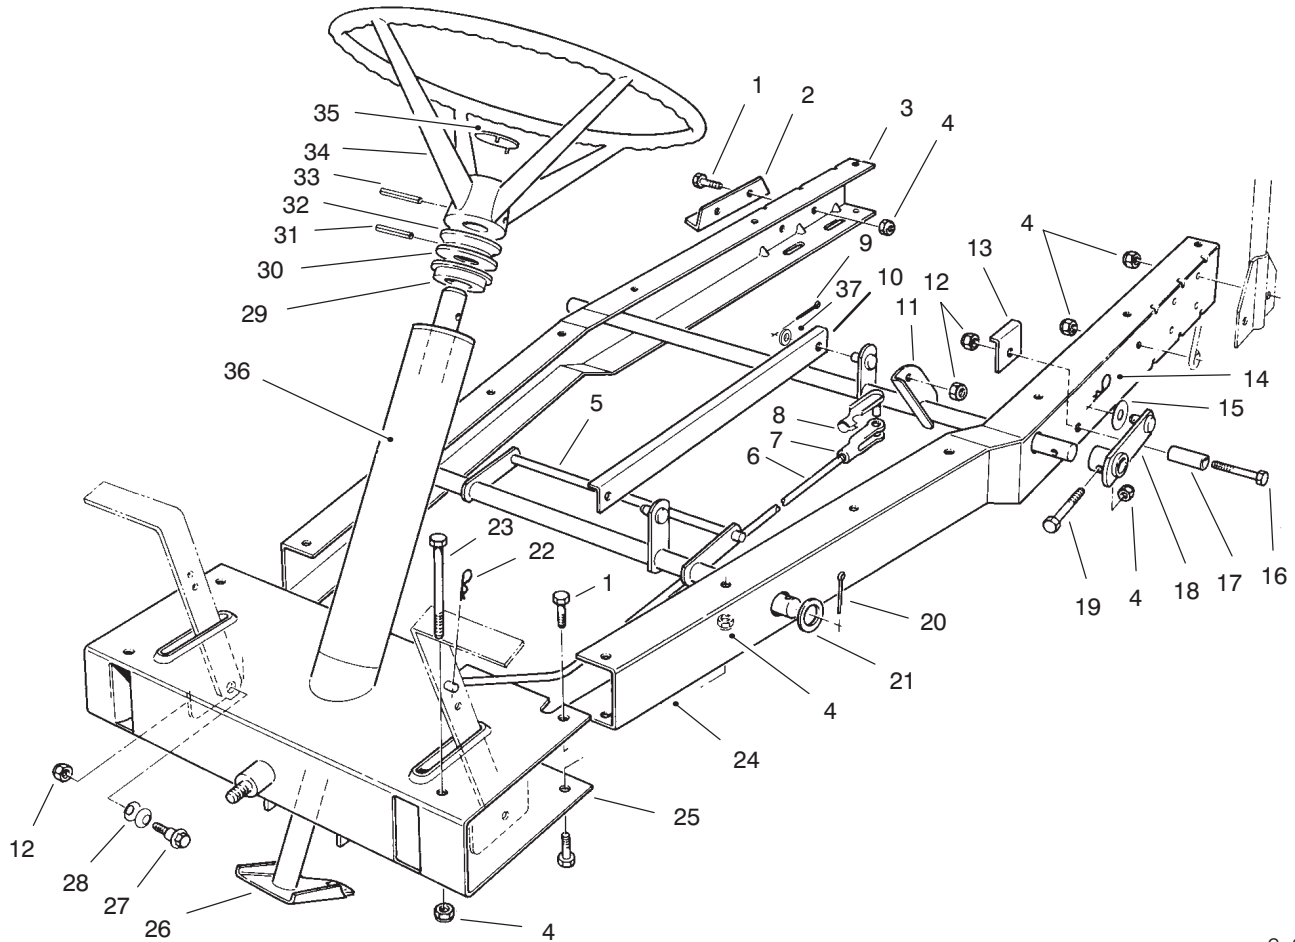

MODEL NO. 70060-6900001 & UP

PARTS
CATALOG
WHEEL HORSE®
8-25 RIDING MOWER

C-0004A

FRONT BODY ASSEMBLY

Ref. No.	Part No.	Description	No. Used
1	93-7006	Decal - Instruction	1
2	3296-29	Nut - Lock	5
3	44-7030	Tread - Foot Rest	2
4	32104-110	Screw - Cap Hex. Hd.	4
5	3290-347	Nut - U-Type	4
6	67-1590	Bracket - Brake Return	1
7	67-1430	Spring - Compression	1
8	26-9530	Washer - Pivot	1
9	67-1340	Rod - Brake, Transmission	1
10	67-1330-03	Lever - Brake, Bellcrank	1
11	67-1450	Spring - Extension	1
12	67-1350	Rod - Front, Brake	1

Ref. No.	Part No.	Description	No. Used
13	19-1970	Spring - Brake, Parking	1
14	67-1130-03	Pedal - Brake & Clutch	2
15	67-1070-01	Body W.A. - Front	1
16	3290-250	Pin - Hair, Cotter	2
17	65-2920	Pad - Pedal	2
18	19-1470	Bolt - Shoulder	1
19	19-1610-03	Lever - Brake, Parking	1
20	19-2200	Tip - Brake, Parking	1
21	92-7981	Decal - Toro	1
22	55-7103	Tower (Incl. Ref. #21)	1
23	93-7011	Decal - Parking Brake	1

C-0005A

FRAME ASSEMBLY

Ref. No.	Part No.	Description	No. Used
1	322-3	Screw - Cap Hex. Hd.	6
2	44-7140-01	Mount - Bearing, Axle	1
3	67-0520-01	Channel - R.H.	1
4	3296-29	Nut - Lock	16
5	67-0010-03	Lift W.A. - Front, Deck	1
6	67-0430	Rod - Clutch	1
7	282-27	Clevis	1
8	67-1530	Assembly - Pin, Clevis	1
9	3272-6	Pin - Cotter	2
10	76-3890	Bracket - Link, H.O.C.	1
11	67-0050-01	Tube W.A. - Support, Rear	1
12	3296-39	Nut - Lock	5
13	67-1510-03	Brace - Stop, Deck	2
14	3290-355	Pin - Hair, Cotter	2
15	67-1460	Washer - Flat	2
16	323-10	Screw - Cap Hex. Hd.	2
17	68-8380	Spacer - Stop, Deck	2
18	76-3790	Lever W.A. - H.O.C.	2
19	46-2511	Bolt - Mounting, Axle	2