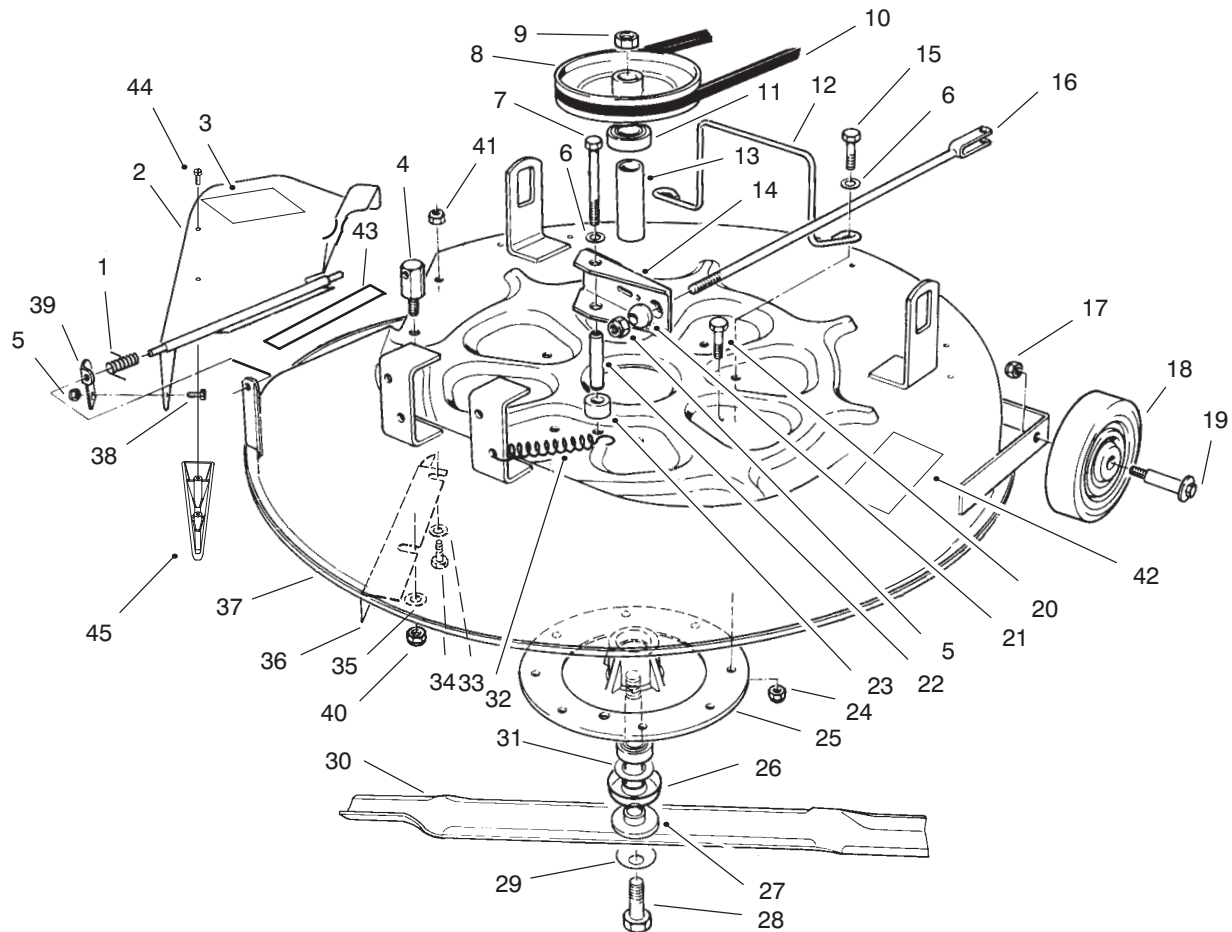

*Not Illustrated

C-0010

DIFFERENTIAL ASSEMBLY

Ref. No.	Part No.	Description	No. Used
1	55-7762	Axle - R.H.	1
2	32152-1	Nut - Lock	4
3	55-7770	Cap - End, R.H.	1
4	55-7780	Case - Gear, Transfer	1

Ref. No.	Part No.	Description	No. Used
5	55-7771	Cap - End, L.H.	1
6	322-22	Screw - Cap Hex. Hd.	4
7	55-7763	Axle - L.H.	1
*	56-9960	Differential - Complete	

*Not Illustrated

C-0001B

CUTTING UNIT ASSEMBLY

Ref. No.	Part No.	Description	No. Used	Ref. No.	Part No.	Description	No. Used
1	28-8010	Spring	1	24	3296-29	Nut - Lock	9
2	93-9492	Deflector (Incl. Ref. #3)	1	25	67-0970	Hub - Spindle	1
3	93-7010	Decal - Danger	1	26	80-4360	Shield - Bearing	1
4	67-0140	Post - Pivot	1	27	80-4340	Shaft - Spindle	1
5	3296-8	Nut - Lock	2	28	26-0671	Bolt - Blade	1
6	3256-23	Washer - Lock	3	29	3290-465	Washer - Belleville	1
7	322-19	Screw - Cap Hex. Hd.	1	30	67-0200	Blade	1
8	80-4420	Pulley - Deck	1	31	80-4380	Spacer - Spindle	1
9	3219-6	Nut - Hex.	1	32	67-1440	Spring - Brake	1
10	67-1390	V-Belt	1	33	3256-22	Washer - Flat	1
11	38-7820	Bearing - Ball	2	34	3234-21	Screw - Cap Hex. Hd.	1
12	80-4520	Guide - Belt	1	35	3256-24	Washer - Flat	1
13	62-3660	Spacer - Bearing	1	36	67-0130-01	Baffle	1
14	67-1370	Assy. - Brake, Deck	1	37	16-2199	Deck (Incl. Ref. #42)	1
15	322-6	Screw - Cap Hex. Hd.	2	38	321-5	Screw - Cap Hex. Hd.	9
16	67-0570	Rod W.A. - Brake, Deck	1	39	67-1600-01	Bracket - Deflector	1
17	3296-39	Nut - Lock	2	40	3296-59	Nut - Lock	1
18	61-9760	Wheel - Deck	2	41	3296-42	Nut - Lock	1
19	56-6590	Bolt - Wheel	2	42	93-7010	Decal - Danger	1
20	322-3	Screw - Cap Hex. Hd.	6	43	93-7009	Decal - Warning	1
21	67-0710	Ball - Swivel	1	44	32144-111	Screw - Phillips Pan Hd.	4
22	67-0730	Post - Mount, Brake	1	45	93-7696	Kicker - CE	2
23	76-3810	Spacer - Brake, Deck	1				