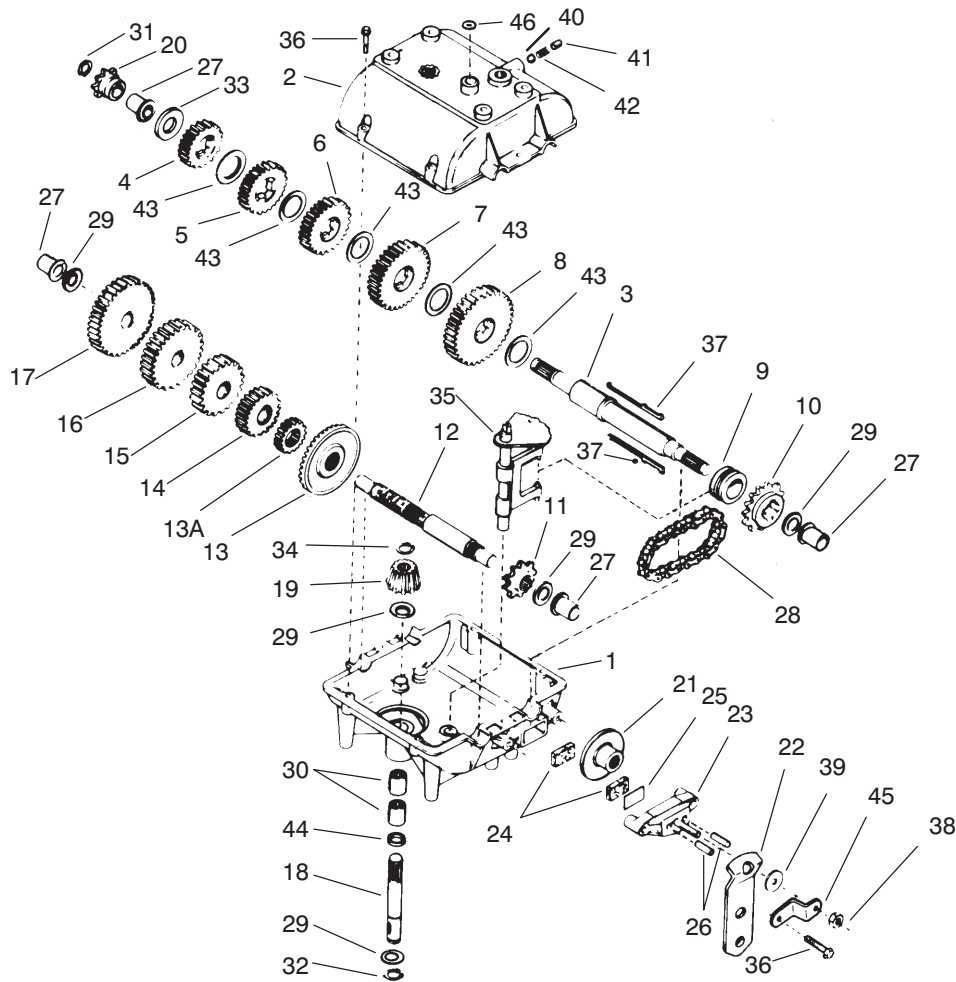

C-0441A

TRANSMISSION PEERLESS MODEL 700-025

Ref. No.	Part No.	Description	No. Used	Ref. No.	Part No.	Description	No. Used
1	770061	Case - Transmission	1	24	790006	Pad - Brake	2
2	772083	Cover - Transmission	1	25	790007	Plate - Pad, Brake	1
3	776217	Shaft - Output	1	26	786026	Pin - Dowel	2
4	778121A	Gear - Spur (20 Teeth)	1	27	780105A	Bushing - Flange	4
5	778122A	Gear - Spur (22 Teeth)	1	28	786081	Chain - Roller (No. 41 Chain, 24 Links)	1
6	778123A	Gear - Spur (25 Teeth)	1	29	780072	Washer - Thrust	5
7	778124A	Gear - Spur (30 Teeth)	1	30	780086	Bearing - Needle	2
8	778125	Gear - Spur (35 Teeth)	1	31	792072	Ring - Retaining	1
9	784266	Collar - Shift	1	32	792035	Ring - Retaining	1
10	786083	Sprocket (18 Teeth)	1	33	780109	Washer	1
11	786082	Sprocket (9 Teeth)	1	34	788040	Ring - Retaining	1
12	776134	Shaft - Counter	1	35	784267	Assy. Rod & Fork - Shift	1
13	788137A	Gear - Bevel (42 Teeth)	1	36	792073	Screw - Thread Forming	8
13A	778136	Gear - Spur (15 Teeth)	1	37	792089A	Key	2
14	778126A	Gear - Spur (20 Teeth)	1	38	792075	Nut - Lock	1
15	778127A	Gear - Spur (25 Teeth)	1	39	792076	Washer	1
16	778128A	Gear - Spur (28 Teeth)	1	40	792077	Ball - Steel	1
17	778129A	Gear - Spur (30 Teeth)	1	41	792078	Screw - Set	1
18	776135	Shaft - Input	1	42	792079	Spring	1
19	778113A	Bevel - Pinion, Input	1	43	780108	Washer - Thrust	5
20	786047	Sprocket (8 Teeth)	1	44	792001	O-Ring	1
21	790003	Disk - Brake	1	45	786086	Bracket - Lever, Brake	1
22	790008A	Lever - Brake	1	46	788069	Seal - Square Cut	1
23	790025	Holder - Pad, Brake	1