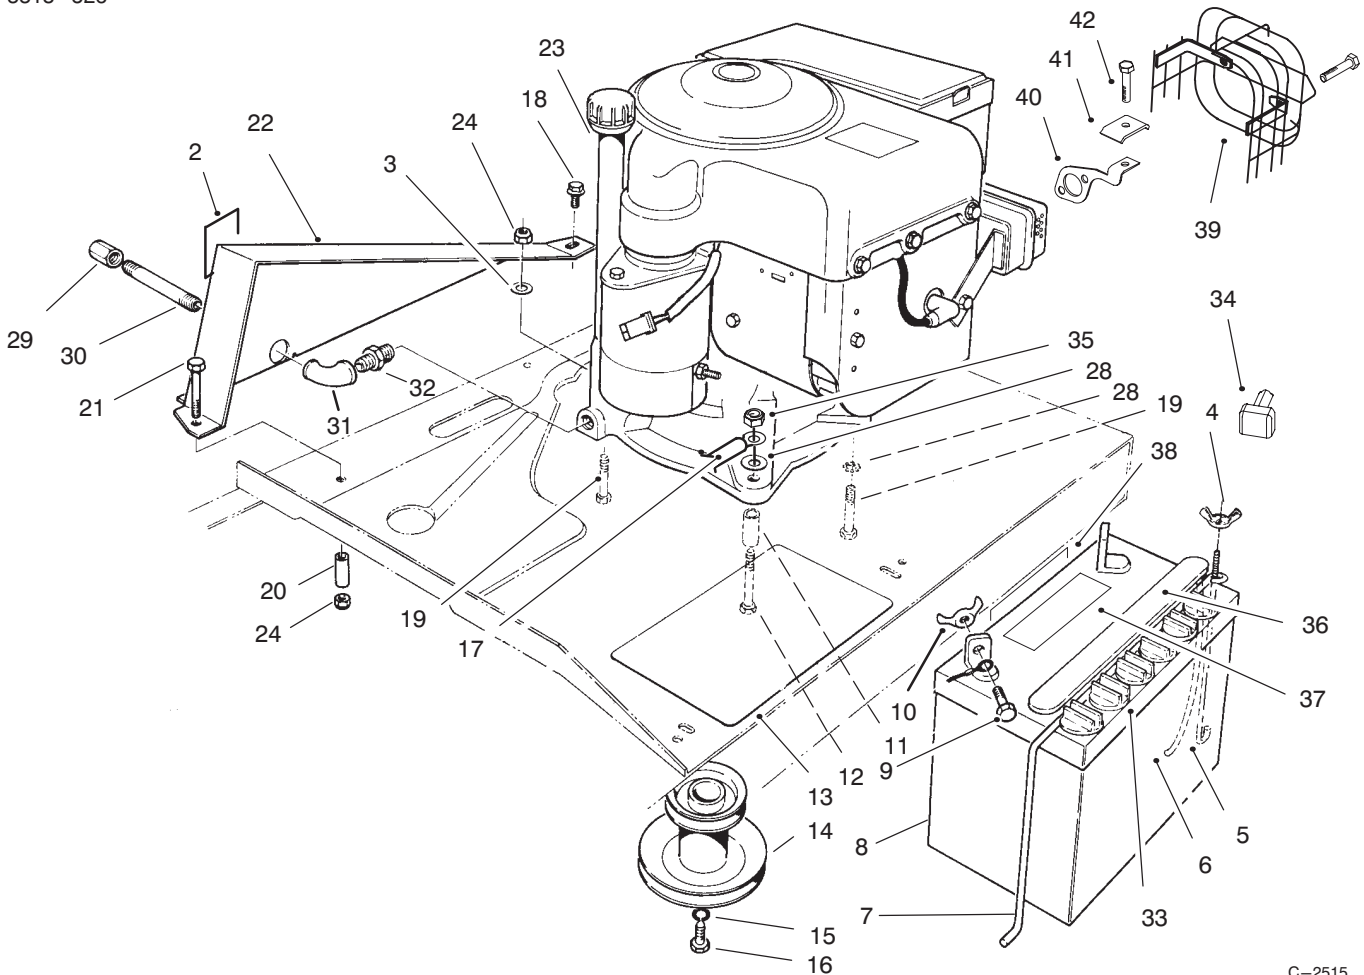

C-2515

ENGINE ASSEMBLY

Ref. No.	Part No.	Description	No. Used
2	114621	Decal - European Noise	1
3	3256-23	Washer - Flat	2
4	32103-12	Nut - Wing	1
5	56-7720	Post - Hold Down, Battery	1
6	56-2540	Tube - Drain	1
7	56-7710	Hold Down - Battery	1
8	80-2600	Battery 12V	1
9	321-4	Screw - Cap Hex. Hd.	2
10	32103-22	Nut - Wing	2
11	80-4560	Spacer	1
12	322-12	Screw - Cap Hex. Hd.	1
13	62-4300	Pad - Anti-Skid	1
14	83-4840	Pulley - Engine	1
15	3256-25	Washer - Flat	1
16	62-3760	Screw - Cap Hex. Hd.	1
17	54-3091	Assembly - Wire Battery to Ground	2
18	32144-14	Screw - Self Tapping	1
19	322-7	Screw - Cap Hex. Hd.	3
20	67-0920	Guide - Belt	1
21	322-10	Screw - Cap Hex. Hd.	1
22	67-0962-01	Guard - Chain	1

Ref. No.	Part No.	Description	No. Used
23		Engine - 8 H.P. B & S	1
24	3296-29	Nut - Lock	4
28	3255-8	Washer - Lock	3
29	288-2	Cap - Pipe	1
30	289-34	Nipple - Pipe	1
31	2811-17	Elbow - Street	1
32	2812-1	Reducer	1
33	218-560	Cap - Battery	6
34	28-8080	Boot - Battery Terminal	1
35	32153-3	Nut - Lock	1
36	93-9354	Decal - Battery	1
37	93-7276	Decal - Danger	1
38	93-6668	Decal - Battery Charging Instructions	1
39	94-6426	Guard - Muffler	1
40	94-6425	Bracket - Muffler Guard	1
41	94-6424	Tab - Muffler Guard	1
42	32104-76	Screw - Self Tap	3
*	94-6427	Muffler Guard Assembly (Incl. Ref. #39-42)	1
*	88-4490	Reducer - Throttle	1

*Not Illustrated