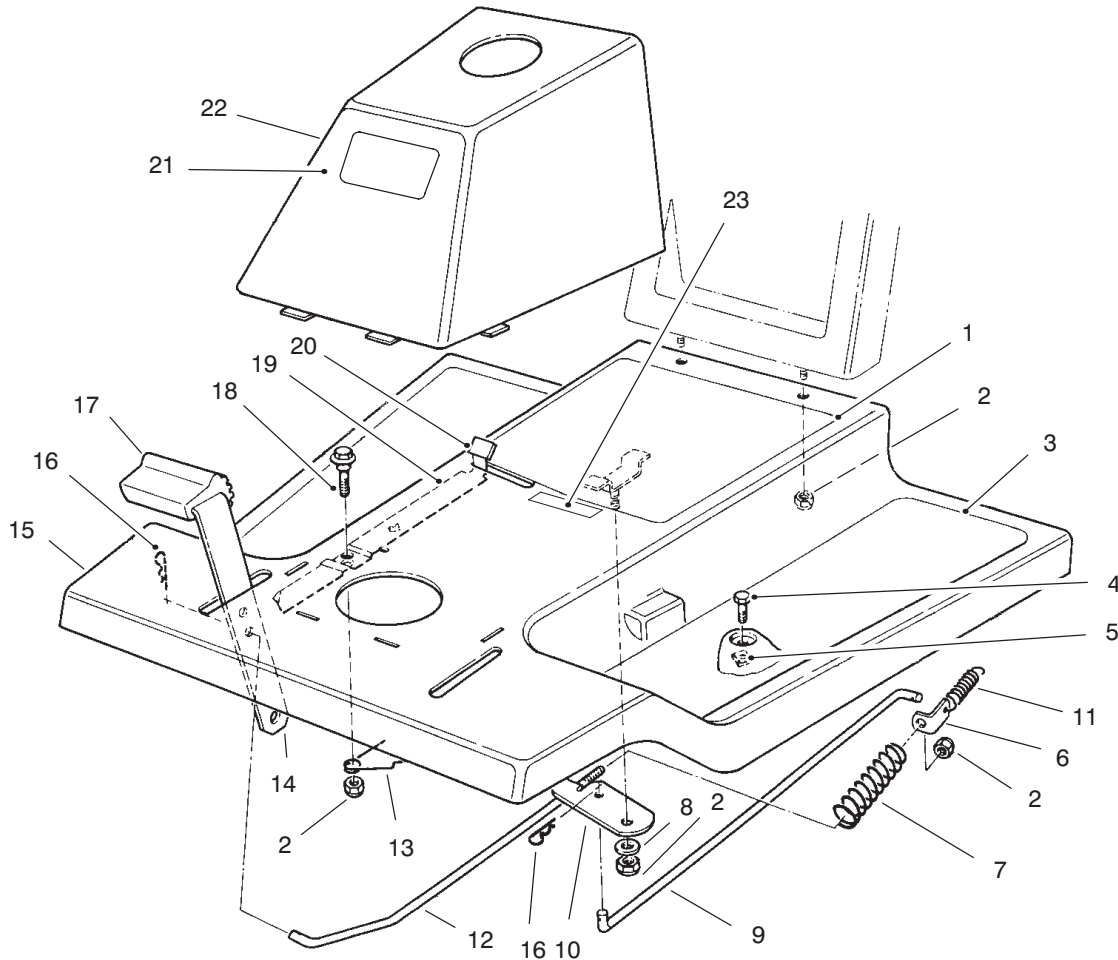

MODEL NO. 70060-6900001 & UP

PARTS
CATALOG
WHEEL HORSE®
8-25 RIDING MOWER

C-0004A

FRONT BODY ASSEMBLY

Ref. No.	Part No.	Description	No. Used
1	93-7006	Decal - Instruction	1
2	3296-29	Nut - Lock	5
3	44-7030	Tread - Foot Rest	2
4	32104-110	Screw - Cap Hex. Hd.	4
5	3290-347	Nut - U-Type	4
6	67-1590	Bracket - Brake Return	1
7	67-1430	Spring - Compression	1
8	26-9530	Washer - Pivot	1
9	67-1340	Rod - Brake, Transmission	1
10	67-1330-03	Lever - Brake, Bellcrank	1
11	67-1450	Spring - Extension	1
12	67-1350	Rod - Front, Brake	1

Ref. No.	Part No.	Description	No. Used
13	19-1970	Spring - Brake, Parking	1
14	67-1130-03	Pedal - Brake & Clutch	2
15	67-1070-01	Body W.A. - Front	1
16	3290-250	Pin - Hair, Cotter	2
17	65-2920	Pad - Pedal	2
18	19-1470	Bolt - Shoulder	1
19	19-1610-03	Lever - Brake, Parking	1
20	19-2200	Tip - Brake, Parking	1
21	92-7981	Decal - Toro	1
22	55-7103	Tower (Incl. Ref. #21)	1
23	93-7011	Decal - Parking Brake	1

C-0005A

FRAME ASSEMBLY

Ref. No.	Part No.	Description	No. Used
1	322-3	Screw - Cap Hex. Hd.	6
2	44-7140-01	Mount - Bearing, Axle	1
3	67-0520-01	Channel - R.H.	1
4	3296-29	Nut - Lock	16
5	67-0010-03	Lift W.A. - Front, Deck	1
6	67-0430	Rod - Clutch	1
7	282-27	Clevis	1
8	67-1530	Assembly - Pin, Clevis	1
9	3272-6	Pin - Cotter	2
10	76-3890	Bracket - Link, H.O.C.	1
11	67-0050-01	Tube W.A. - Support, Rear	1
12	3296-39	Nut - Lock	5
13	67-1510-03	Brace - Stop, Deck	2
14	3290-355	Pin - Hair, Cotter	2
15	67-1460	Washer - Flat	2
16	323-10	Screw - Cap Hex. Hd.	2
17	68-8380	Spacer - Stop, Deck	2
18	76-3790	Lever W.A. - H.O.C.	2
19	46-2511	Bolt - Mounting, Axle	2