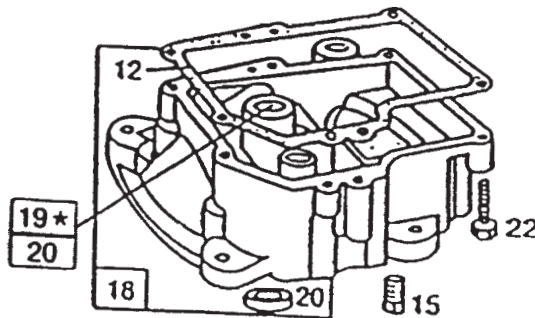

BRIGGS & STRATTON MODEL NO. 195707-0121-01

358 GASKET SET

* REQUIRES SPECIAL TOOLS TO INSTALL. SEE REPAIR INSTRUCTION MANUAL.

Assemblies include all parts shown in frames.