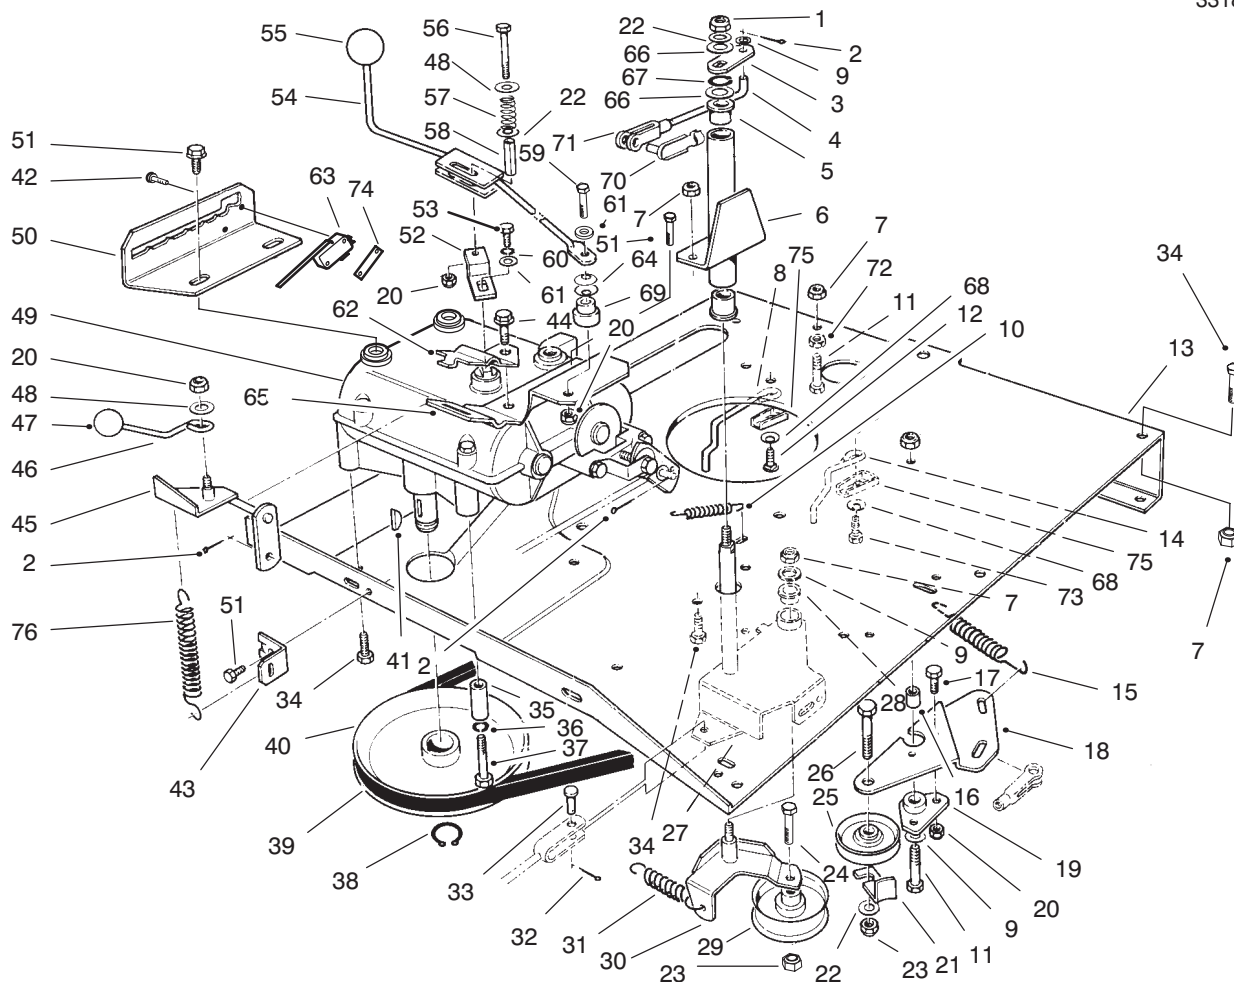

C-2106A

TRANSMISSION & LINKAGE ASSEMBLY (CONTINUED)

Ref. No.	Part No.	Description	No. Used
47	233-22	Knob	1
48	3256-55	Washer - Fender	2
49	67-1400	Transmission	1
50	88-9810-03	Gate - Shift	1
51	32144-14	Screw - Wash. Hd., Tap.	4
52	56-7620	Lever - Shift	1
53	329-4	Screw - Cap Hex. Hd.	1
54	76-3940-03	Lever W.A. - Shift	1
55	233-48	Knob	1
56	321-15	Screw - Cap Hex. Hd.	1
57	56-7730	Spring	1
58	56-7740	Spacer	1
59	321-8	Screw - Cap Hex. Hd.	1
60	3253-3	Washer - Lock	1
61	3256-22	Washer - Flat	2

Ref. No.	Part No.	Description	No. Used
62	67-0670	Bracket - Engage, Deck	1
63	88-9930	Switch - Micro	1
64	3290-478	Washer - Belleville	2
65	67-0660	Bracket - Mount, Shifter	1
66	20-3220	Washer - Flat	2
67	32151-62	Ring - Retaining	1
68	3290-456	Washer - Belleville	2
69	76-3970	Spacer - Pivot	1
70	67-1530	Assembly - Pin, Clevis	1
71	282-27	Clevis	1
72	3218-2	Nut - Jam	1
73	3230-2	Bolt - Carriage	1
74	3290-354	Nut - Double	1
75	76-3820	Anchor - Guide, Belt	2
76	76-4660	Spring	1