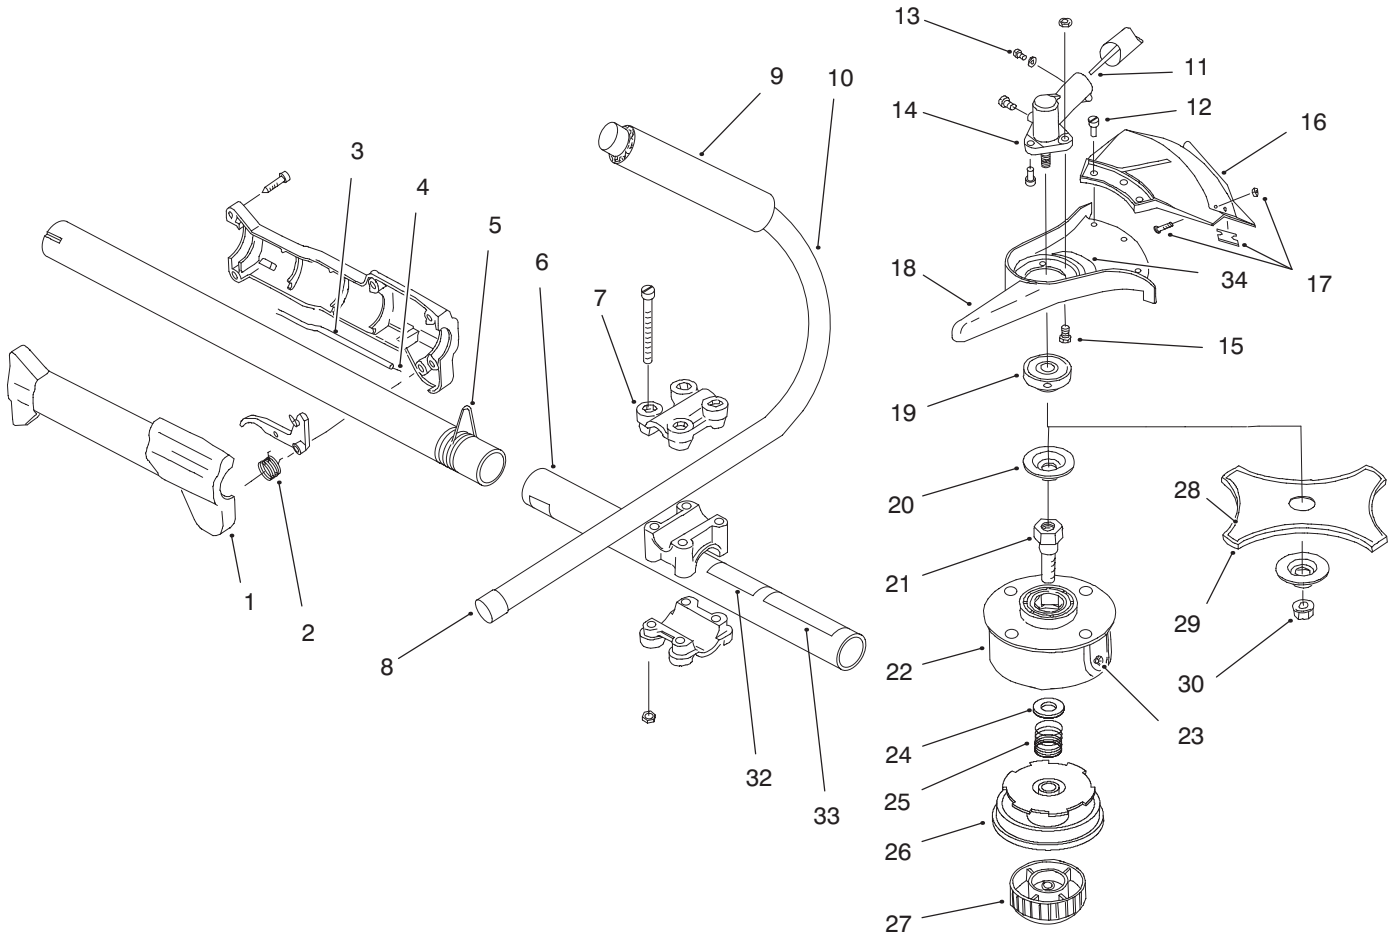

MODEL NO. 51908-690001 & UP

PARTS
CATALOG

TRIMMER/BUSHCUTTER

C-2534

BOOM AND TRIMMER ASSEMBLY

Ref. No.	Part No.	Description	No. Used
1	180277	Throttle Housing & Trigger Asm.	1
2	610314	Throttle Trigger Spring	1
3	180021	Throttle Cable Housing	1
4	180127	Throttle Cable	1
5	610327	Shoulder Strap Clamp	1
6	92-3287	Drive Shaft Housing Asm.	1
7	683295	Handle Bracket Asm.	1
8	612021	Tube Closure	2
9	612831	Grip	1
10	181099	J-Handle Asm. (Incl. Ref. #8-9)	1
11	180406	Flexible Drive Shaft	1
12	147539	Guard Mounting Screws	3
13	684502	Mounting Hardware & Grease Plug Asm.	1
14	147488	Gear Box Asm.	

Ref. No.	Part No.	Description	No. Used
		(Incl. Ref. #13, 19, 20, 30)	1
15	683304	Guard Mounting Screws	3
16	683299	Guard and Blade Asm. (Incl. Ref. #17)	1
17	682061	Blade Asm.	1
18	147492	Guard Mount	1
19	147489	Blade Drive	1
20	613222	Blade Retaining Washer	1
21	612483	Spool Shaft	1
22	147494	Outer Spool & Eyelet Asm.	1
23	145566	Eyelet	1
24	612026	Retainer	1
25	610636	Spring	1
26	147495	Inner Reel	1
27	180814	Bump Head Knob Asm.	1
28	145873	Blade	1

C-2534

BOOM AND TRIMMER ASSEMBLY (Continued)

Ref. No.	Part No.	Description	No. Used
29	613231	Blade Cover	1
30	613221	Lock Nut	1
32	92-3328	Decal - Safety Symbols	1
33	92-3323	Decal - Safety	1
34	92-3325	Decal - Warning	1
**	613226	Locking Rod Tool	1
**	682075	Shoulder Strap Asm.	1
**	180120	Monoflail Cutting Line, 50 ft (.095 line)	1

Ref. No.	Part No.	Description	No. Used
**	88196	Whole Goods (Spool & Line (40 ft) Asm.)	1
**	147498	Complete Head Asm. (Incl. Ref.# 21-27)	1
**	180014	Blade Retaining Kit (Incl. Ref. #20 & 30)	1
**	66-2090	Toro 2-Cycle Oil	1