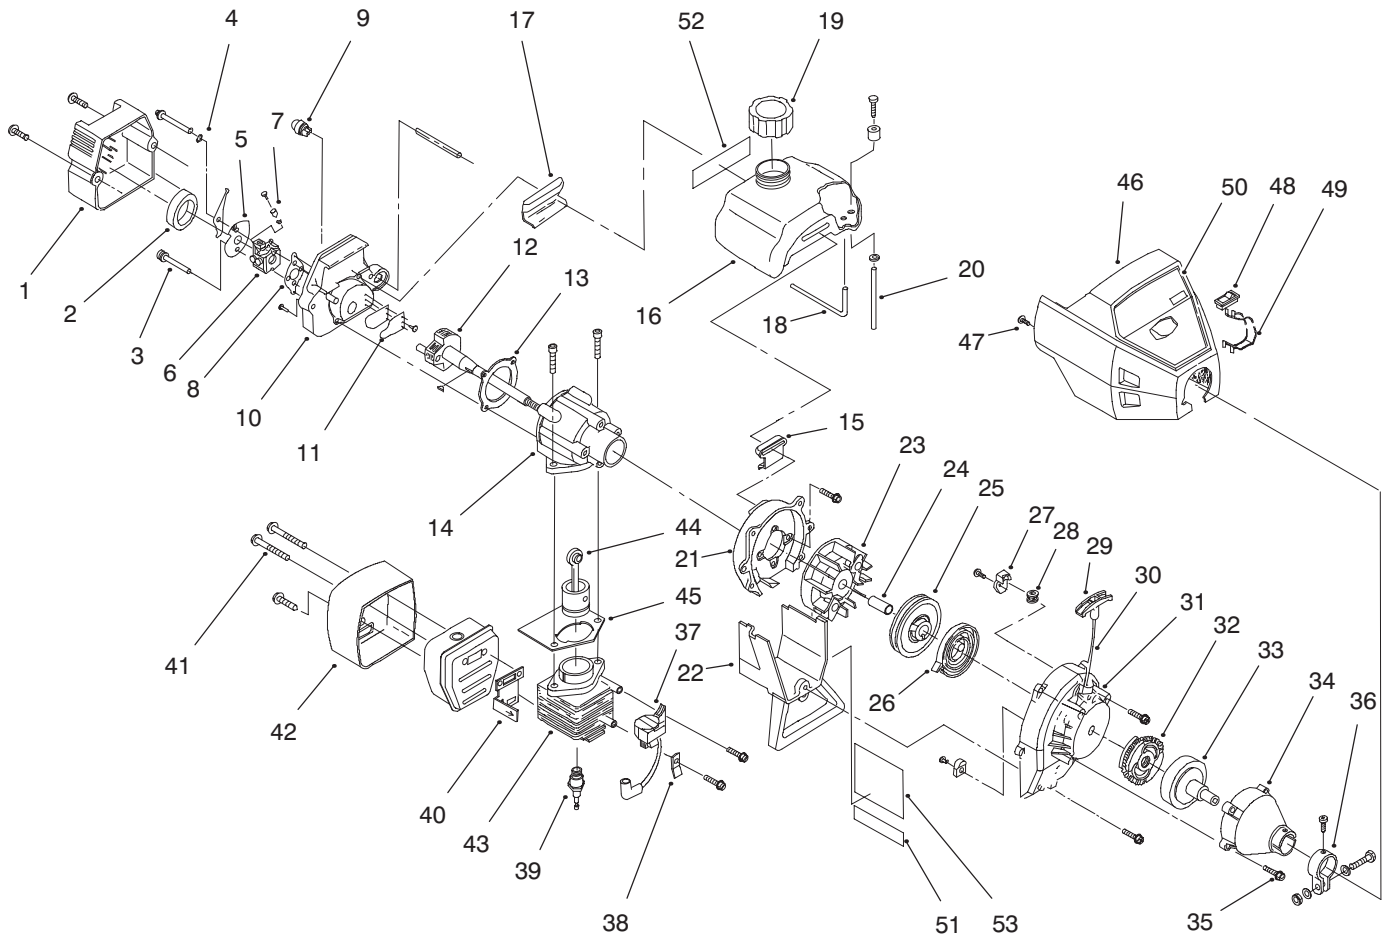

C-2535

ENGINE ASSEMBLY

Ref. No.	Part No.	Description	No. Used
1	180349	Carburetor/Air Cleaner Asm. (Incl. Ref. #2)	1
2	180350	Air Cleaner Filter	1
3	180351	Carburetor Mounting Screw Asm.	2
4	180352	Wavey Washer	1
5	180353	Choke Lever & Plate	1
6	180528	Carburetor Asm.	1
7	682048	Throttle Adj. Asm. (Walbro)	1
7	180092	Throttle Adj. Asm. (Zama)	1
8	610675	Carburetor Gasket	1
9	683974	Primer & Hose Asm.	1
10	180354	Carburetor Mount Asm.	1
11	147573	Reed Asm.	1
12	181498	Power Shaft Asm.	1
13	612115	Carburetor Mount Gasket	1
14	180026	Crankcase Service Asm. (Incl. Ref. #12)	1
15	145308	Front Mounting Pad	1
16	181502	Fuel Tank Asm. (Incl. Ref. #18-20)	1
17	612134	Rear Mounting Pad	1
18	181168	Return Line	1
19	180000	Fuel Cap Asm.	1
20	682039	Fuel Line Asm.	1
21	683065	Shroud Asm.	1

Ref. No.	Part No.	Description	No. Used
22	683078	Shroud Extension & Stand	1
23	180929	Flywheel Asm.	1
24	145918	Spacer	1
25	683856	Recoil Pulley Asm.	1
26	613102	Recoil Spring	1
27	153644	Pulley Retainer Asm.	1
28	611061	Rope Guide	1
29	610300	Pull Handle	1
30	613103	Rope	1
31	181499	Starter Housing Asm.	1
32	153591	Clutch Rotor Asm.	1
33	153592	Clutch Drum Asm.	1
34	683601	Clutch Cover Asm.	1
35	145888	Clutch Cover Screw Asm.	1
36	153597	Upper Clamp Asm	1
37	683390	Module Asm.	1
38	611063	Ground Tab	1
39	610311	Spark Plug	1
40	180980	Exhaust Gasket	1
41	181571	Muffler Mounting Bolt Asm.	2
42	181572	Muffler Asm. (Incl. Ref. #41)	1
43	180063	Cylinder Asm.	1
44	684449	Piston and Rod Asm.	1
45	610674	Cylinder Gasket	1
46	181500	Engine Cover	1