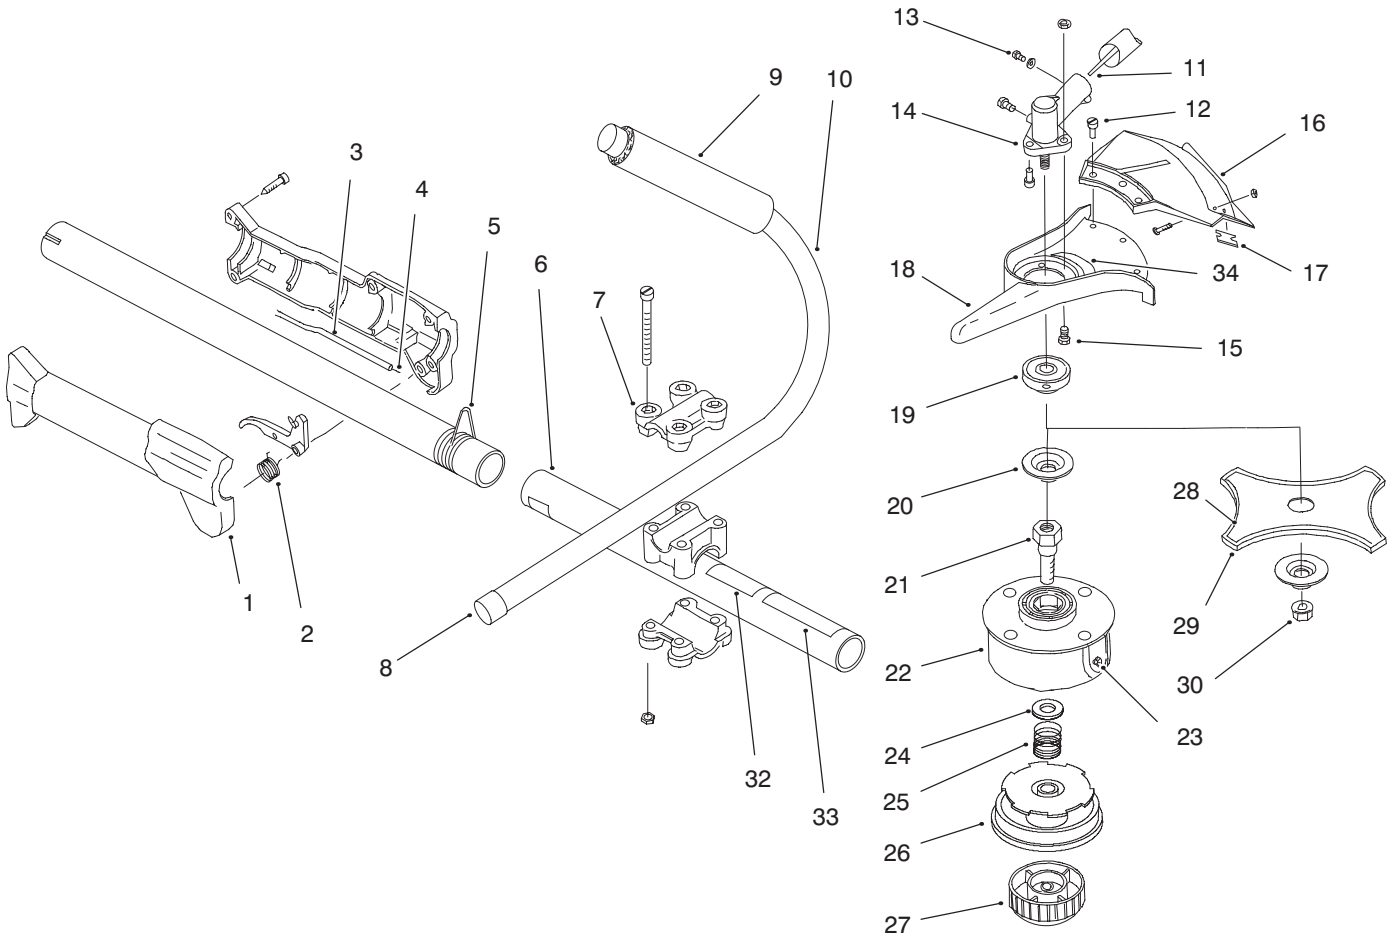

MODEL NO. 51908-690001 & UP

PARTS
CATALOG

TRIMMER/BUSHCUTTER

C-2534

BOOM AND TRIMMER ASSEMBLY

Ref. No.	Part No.	Description	No. Used
1	180277	Throttle Housing & Trigger Asm.	1
2	610314	Throttle Trigger Spring	1
3	180021	Throttle Cable Housing	1
4	180127	Throttle Cable	1
5	610327	Shoulder Strap Clamp	1
6	92-3287	Drive Shaft Housing Asm.	1
7	683295	Handle Bracket Asm.	1
8	612021	Tube Closure	2
9	612831	Grip	1
10	181099	J-Handle Asm. (Incl. Ref. #8-9)	1
11	180406	Flexible Drive Shaft	1
12	147539	Guard Mounting Screws	3
13	684502	Mounting Hardware & Grease Plug Asm.	1
14	147488	Gear Box Asm.	

Ref. No.	Part No.	Description	No. Used
		(Incl. Ref. #13, 19, 20, 30)	1
15	683304	Guard Mounting Screws	3
16	683299	Guard and Blade Asm. (Incl. Ref. #17)	1
17	682061	Blade Asm.	1
18	147492	Guard Mount	1
19	147489	Blade Drive	1
20	613222	Blade Retaining Washer	1
21	612483	Spool Shaft	1
22	147494	Outer Spool & Eyelet Asm.	1
23	145566	Eyelet	1
24	612026	Retainer	1
25	610636	Spring	1
26	147495	Inner Reel	1
27	180814	Bump Head Knob Asm.	1
28	145873	Blade	1

C-2534

BOOM AND TRIMMER ASSEMBLY (Continued)

Ref. No.	Part No.	Description	No. Used
29	613231	Blade Cover	1
30	613221	Lock Nut	1
32	92-3328	Decal - Safety Symbols	1
33	92-3323	Decal - Safety	1
34	92-3325	Decal - Warning	1
**	613226	Locking Rod Tool	1
**	682075	Shoulder Strap Asm.	1
**	180120	Monoflail Cutting Line, 50 ft (.095 line)	1

Ref. No.	Part No.	Description	No. Used
**	88196	Whole Goods (Spool & Line (40 ft) Asm.)	1
**	147498	Complete Head Asm. (Incl. Ref.# 21-27)	1
**	180014	Blade Retaining Kit (Incl. Ref. #20 & 30)	1
**	66-2090	Toro 2-Cycle Oil	1