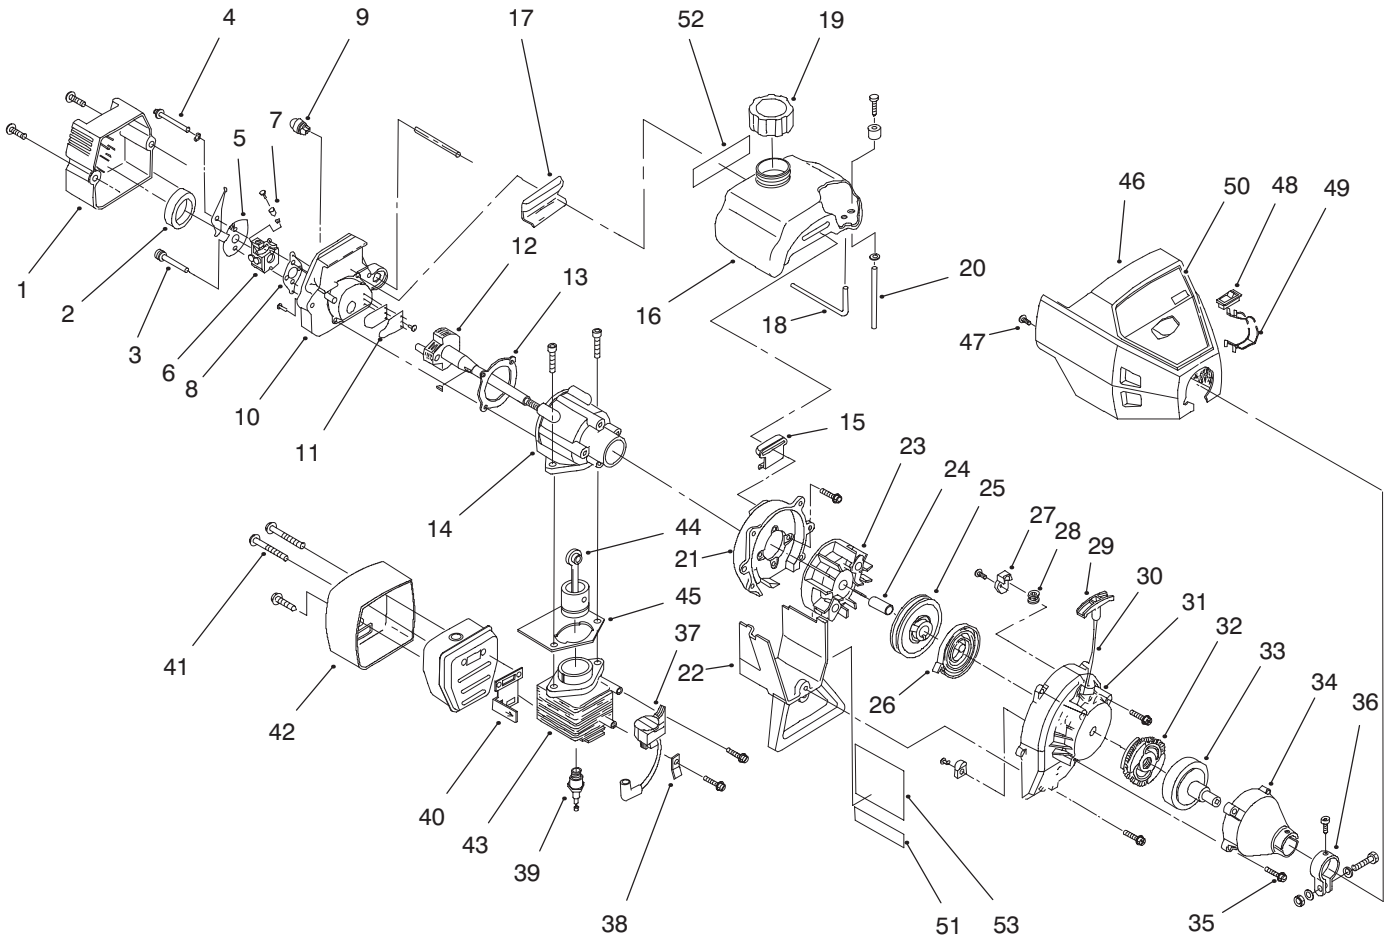

C-2535

ENGINE ASSEMBLY (Continued)

Ref. No.	Part No.	Description	No. Used
47	180230	Engine Cover Screw	2
48	683069	Switch	1
49	683068	Lead Wires	1
50	92-3343	Decal - Toro Housing	1
51	92-3332	Decal - Warning	1
52	92-3334	Decal - Fuel & Oil Mix	1
52	92-3341	Decal - Carb.	1
*	180034	Engine Hardware Kit	1
*	180011	Engine Gasket Kit	1
*	153308	Carb. Repair Kit (Walbro)	1

Ref. No.	Part No.	Description	No. Used
*	180090	Carb. Repair Kit (Zama)	1
*	181069	Gasket-Diaphragm Repair Kit (Walbro)	1
*	180091	Gasket-Diaphragm Repair Kit (Zama)	1
*	180530	Piston Ring	1
*	180027	Short Block Asm. (Incl. Ref. #12,14, 39, 43-45)	1
*	610676	Flywheel Key	1
*	181501	Starter Housing Screw Set	1

*Not Illustrated