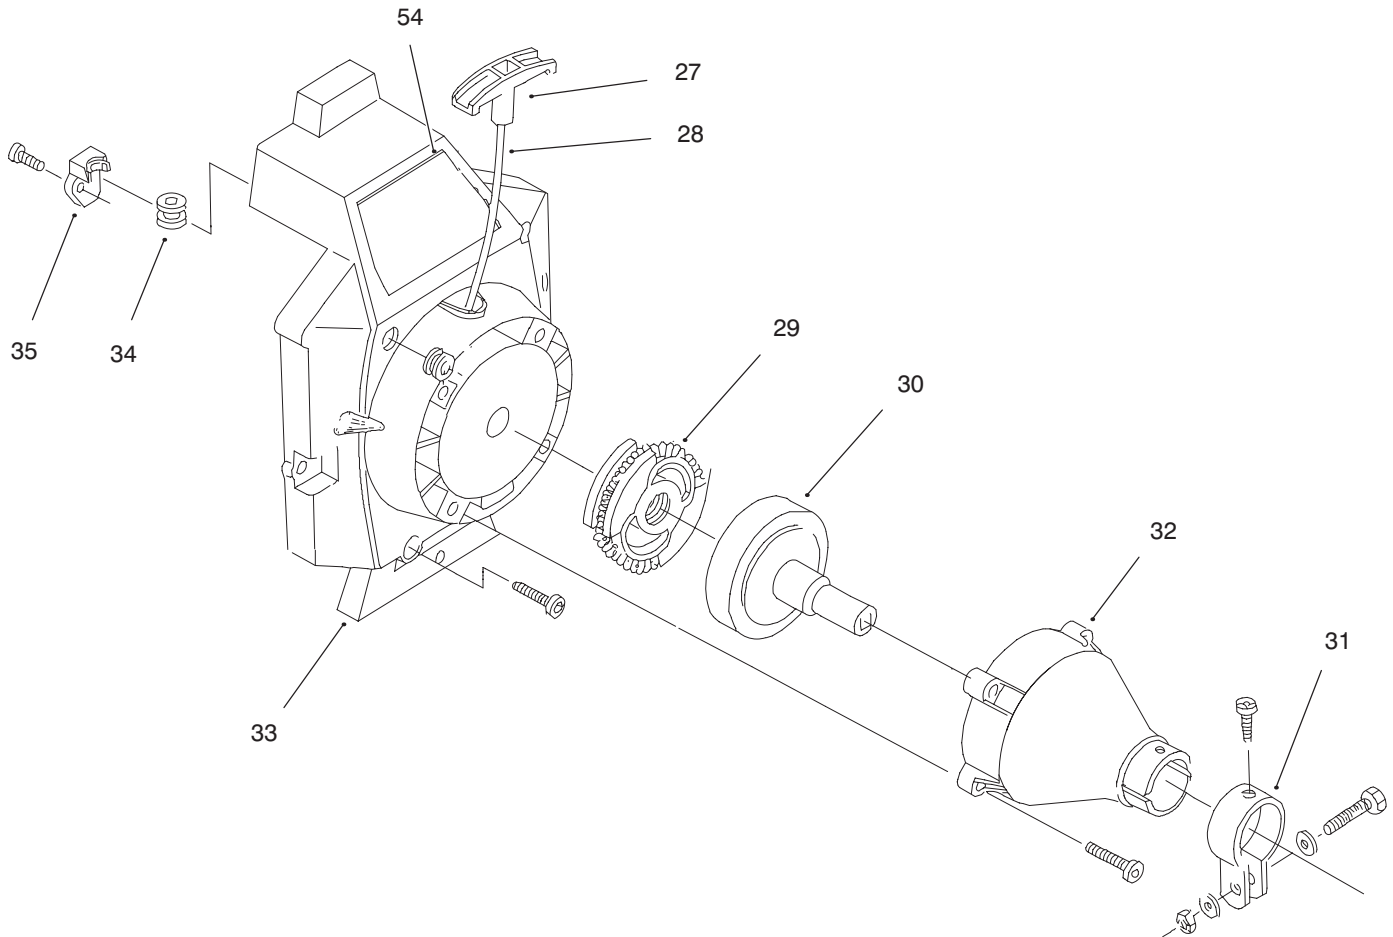

C-2539

ENGINE ASSEMBLY (Continued)

Ref. No.	Part No.	Description	No. Used	Ref. No.	Part No.	Description	No. Used
27	610300	Pull Handle	1	*	180090	Carb. Repair Kit (Zama)	1
28	613103	Starter Rope	1	*	181069	Gasket-Diaphragm Repair Kit (Walbro)	1
29	153591	Clutch Rotor Asm.	1	*	180091	Gasket-Diaphragm Repair Kit (Zama)	1
30	180232	Clutch Drum Asm.	1	*	610676	Flywheel Key	1
31	153597	Clamp Asm.	1	*	180537	Piston Ring	1
32	180231	Clutch Housing Asm.	1	*	180248	Short Block Asm. (Incl. Ref. #5,9,10,26,36,45-48)	1
33	92-3274	Starter Housing Asm.	1	*	610676	Flywheel Key	1
34	611061	Rope Guide	1	*	610309	Crankcase Seal	1
35	153644	Pulley Retainer	1				
54	92-3344	Decal - Toro	1				
*	180247	Engine Gasket Kit	1				
*	153308	Carb. Repair Kit (Walbro)	1				

*Not Illustrated