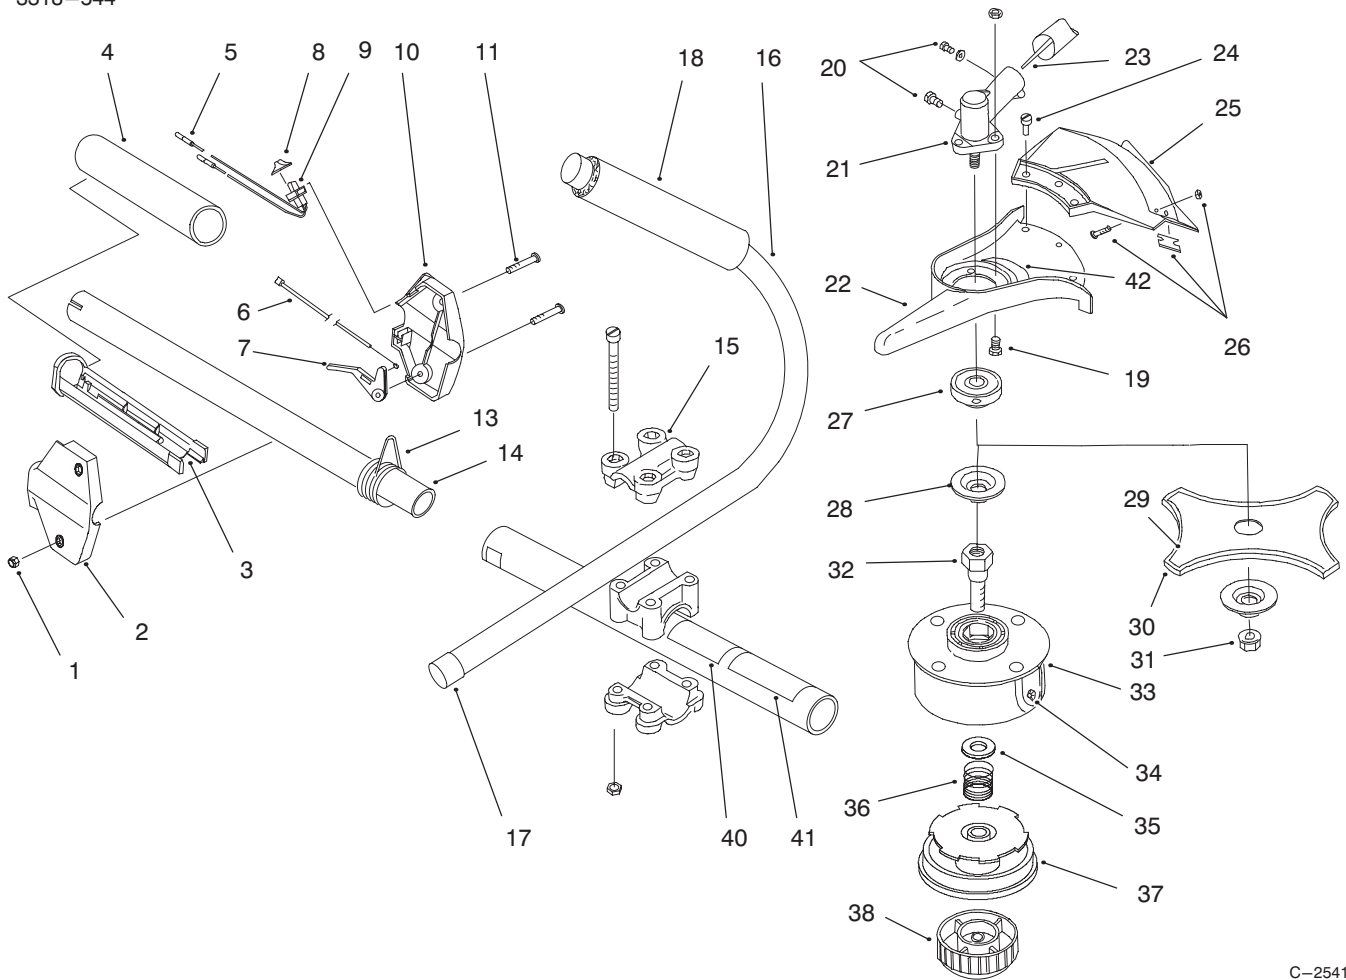

MODEL NO. 51918-690001 & UP

PARTS CATALOG

TRIMMER/BRUSHCUTTER

C-2541

BOOM AND TRIMMER ASSEMBLY

Ref. No.	Part No.	Description	No. Used	Ref. No.	Part No.	Description	No. Used
1	3296-12	Lock Nut	2	15	683295	Handle Bracket Asm. (Incl. 4 Screws & 4 Nuts)	1
2	57-5481	R. H. Housing	1	16	181099	J-Handle Asm. (Incl. Ref. #17-18)	1
3	53-7290	Trough	1	17	612021	Tube Closure	2
4	53-7120	Grip	1	18	612831	Grip	1
5	92-3275	Lead Wire Asm.	1	19	147539	Guard Mount Screws & Nuts	3
6	92-3278	Throttle Cable	1	20	684502	Mount Hardware & Plug	1
7	53-7273	Throttle Lever	1	21	147488	Gear Box Asm.	1
8	218-557	Switch Cap	1	22	147492	Guard Mount	1
9	42-6000	Switch	1	23	92-3236	Flexible Drive Shaft	1
10	57-5491	L.H. Housing	1	24	683304	Guard Mount Screws	3
11	32105-12	Hex Head Screw	2				
13	610327	Shoulder Strap Clamp	1				
14	181528	Drive Shaft Housing Asm.	1				

C-2541

BOOM AND TRIMMER ASSEMBLY (Continued)

Ref. No.	Part No.	Description	No. Used
25	683299	Guard and Blade Asm.	1
26	682061	Blade Asm.	1
27	147489	Blade Driver	1
28	614201	Blade Retaining Washer	1
29	613231	Blade Cover	1
30	612031	Blade (Incl. Ref. #29)	1
31	613221	Lock Nut	1
32	612483	Spool Shaft	1
33	147494	Outer Spool & Eyelet Asm.	1
34	145566	Eyelet	1
35	612026	Retainer	1
36	610636	Spring	1
37	147495	Inner Reel	1

Ref. No.	Part No.	Description	No. Used
38	180814	Bump Head Knob Asm.	1
40	92-3328	Decal - Safety Symbols	1
41	92-3323	Decal - Brushcutter Symbol	1
42	92-3325	Decal - Warning	1
*	41-6820	Monoflail Cutting Line, 50 ft	1
*	682075	Shoulder Strap Asm.	1
*	92-3294	Spool and Line (40 ft) Asm.	1
*	147498	Complete Head Asm. (Incl. Ref. #32-38)	1
*	66-2090	Toro 2-Cycle Oil	1
*	613226	Locking Rod Tool (Use For Trimmer Head Removal & Blade Installation)	1