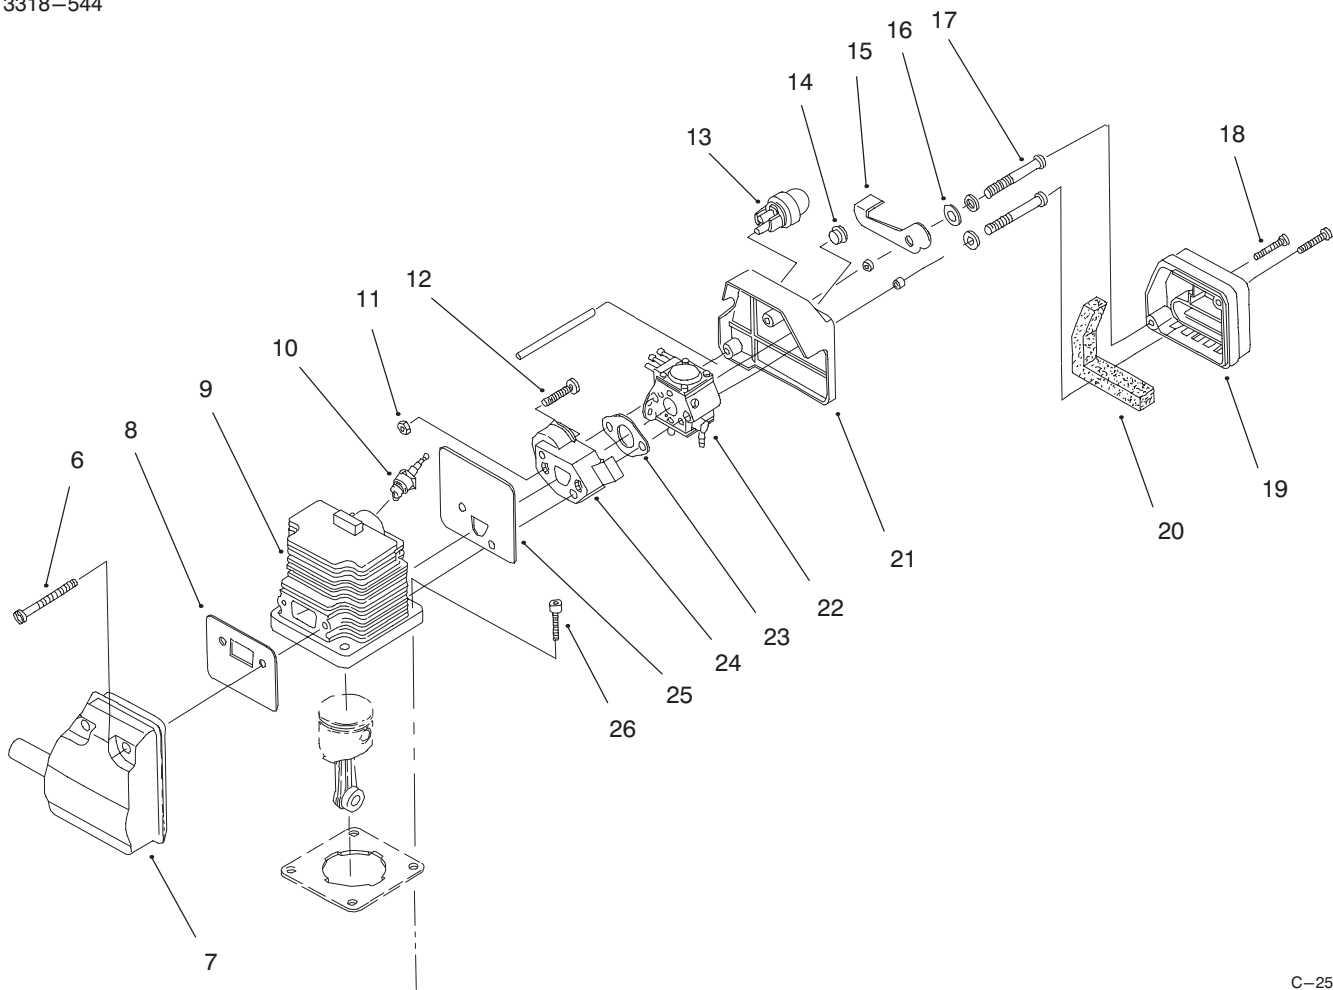

C-2538

ENGINE ASSEMBLY (Continued)

Ref. No.	Part No.	Description	No. Used
6	180214	Muffler Mounting Screws	2
7	180215	Muffler Asm.	1
8	180216	Muffler Gasket	1
9	181527	Cylinder	1
10	610311	Spark Plug	1
11	180217	Spacer Nut Set	1
12	180218	Spacer Screw Set	1
13	683974	Primer Bulb & Hose	1
14	92-3281	Plug Switch	1
15	180225	Choke Lever	1
16	180226	Wavey Washer	1

Ref. No.	Part No.	Description	No. Used
17	180533	Carburetor Mount Screw Asm.	2
18	180230	Screw	4
19	180229	Air Cleaner Cover	1
20	180228	Air Filter Element	1
21	180223	Air Cleaner Base Asm.	1
22	181526	Carburetor Asm.	1
23	612113	Carburetor Gasket	1
24	180532	Spacer, Carburetor Asm.	1
25	180220	Cylinder/Carburetor Gasket	1
26	180221	Screw	4