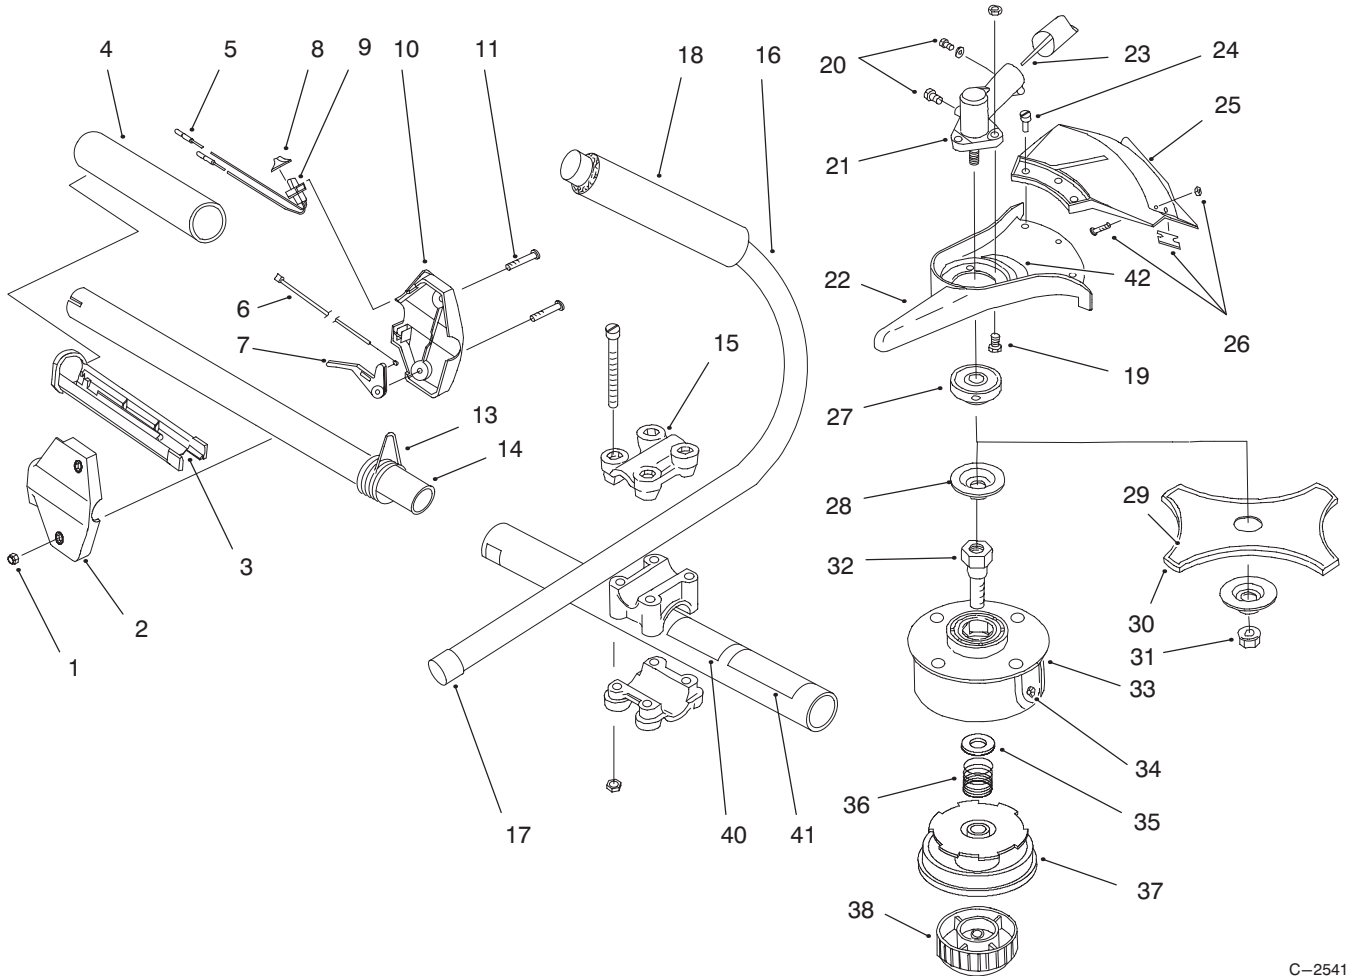

MODEL NO. 51918-690001 & UP

PARTS CATALOG

TRIMMER/BRUSHCUTTER

C-2541

BOOM AND TRIMMER ASSEMBLY

Ref. No.	Part No.	Description	No. Used	Ref. No.	Part No.	Description	No. Used
1	3296-12	Lock Nut	2	15	683295	Handle Bracket Asm. (Incl. 4 Screws & 4 Nuts)	1
2	57-5481	R. H. Housing	1	16	181099	J-Handle Asm. (Incl. Ref. #17-18)	1
3	53-7290	Trough	1	17	612021	Tube Closure	2
4	53-7120	Grip	1	18	612831	Grip	1
5	92-3275	Lead Wire Asm.	1	19	147539	Guard Mount Screws & Nuts	3
6	92-3278	Throttle Cable	1	20	684502	Mount Hardware & Plug	1
7	53-7273	Throttle Lever	1	21	147488	Gear Box Asm.	1
8	218-557	Switch Cap	1	22	147492	Guard Mount	1
9	42-6000	Switch	1	23	92-3236	Flexible Drive Shaft	1
10	57-5491	L.H. Housing	1	24	683304	Guard Mount Screws	3
11	32105-12	Hex Head Screw	2				
13	610327	Shoulder Strap Clamp	1				
14	181528	Drive Shaft Housing Asm.	1				

C-2541

BOOM AND TRIMMER ASSEMBLY (Continued)

Ref. No.	Part No.	Description	No. Used
25	683299	Guard and Blade Asm.	1
26	682061	Blade Asm.	1
27	147489	Blade Driver	1
28	614201	Blade Retaining Washer	1
29	613231	Blade Cover	1
30	612031	Blade (Incl. Ref. #29)	1
31	613221	Lock Nut	1
32	612483	Spool Shaft	1
33	147494	Outer Spool & Eyelet Asm.	1
34	145566	Eyelet	1
35	612026	Retainer	1
36	610636	Spring	1
37	147495	Inner Reel	1

Ref. No.	Part No.	Description	No. Used
38	180814	Bump Head Knob Asm.	1
40	92-3328	Decal - Safety Symbols	1
41	92-3323	Decal - Brushcutter Symbol	1
42	92-3325	Decal - Warning	1
*	41-6820	Monoflail Cutting Line, 50 ft	1
*	682075	Shoulder Strap Asm.	1
*	92-3294	Spool and Line (40 ft) Asm.	1
*	147498	Complete Head Asm. (Incl. Ref. #32-38)	1
*	66-2090	Toro 2-Cycle Oil	1
*	613226	Locking Rod Tool (Use For Trimmer Head Removal & Blade Installation)	1