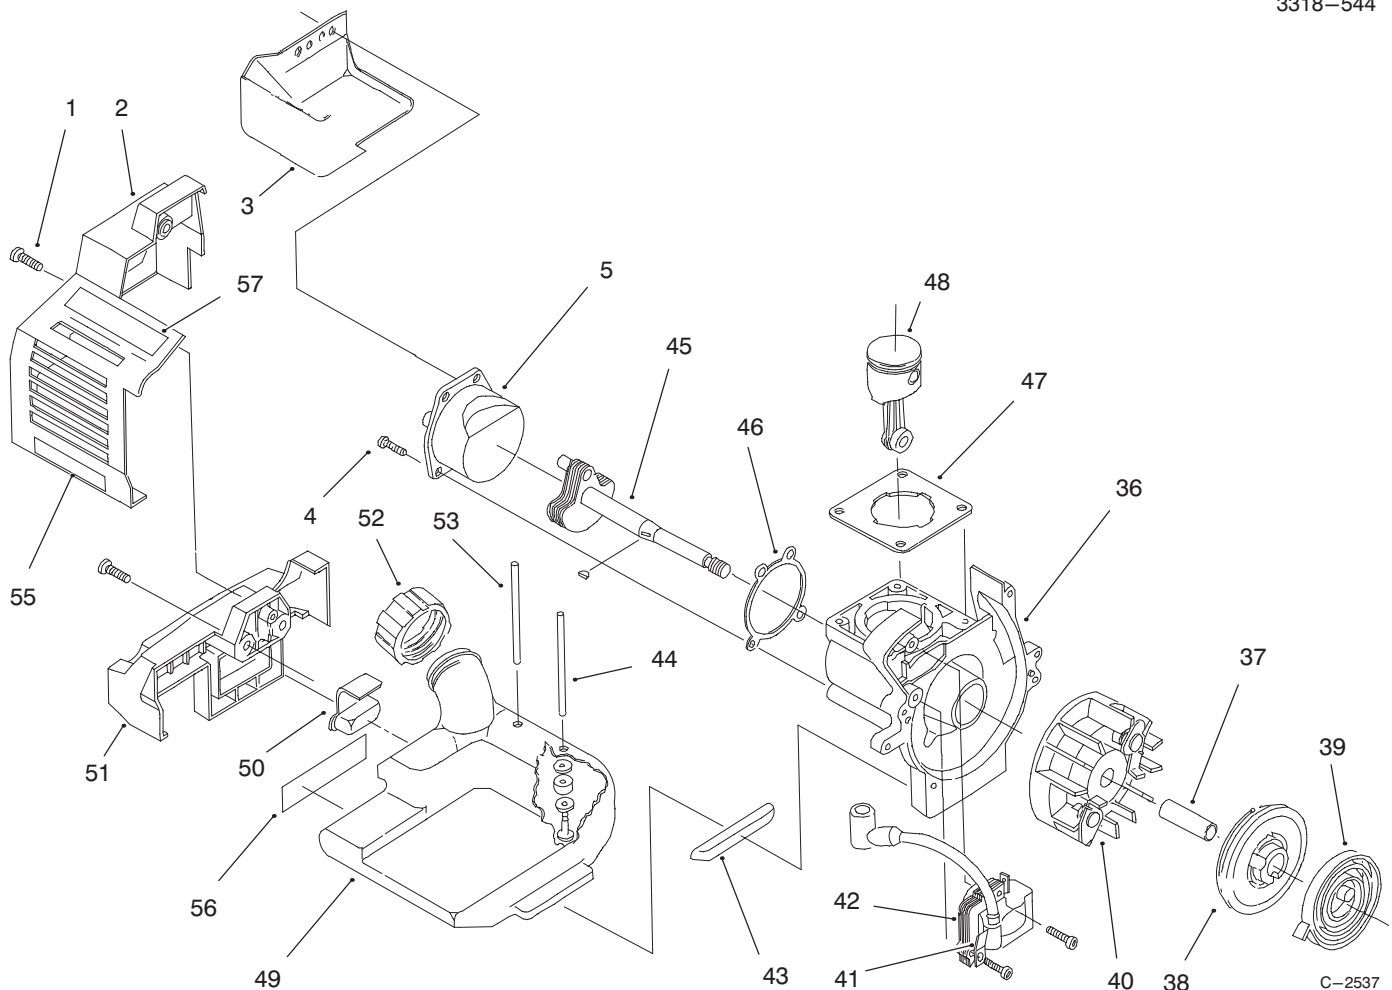

C-2537

ENGINE ASSEMBLY

Ref. No.	Part No.	Description	No. Used
1	145888	Screw	4
2	92-3273	Rear Cover	1
3	180211	Heat Shield	1
4	180212	Mounting Screw	4
5	180213	Crankcase Cap	1
36	180249	Crankcase Asm. (Incl. Ref. # 5, 45-46)	1
37	145918	Spacer	1
38	180535	Recoil Pulley	1
39	613102	Recoil Spring	1
40	180929	Flywheel Asm.	1
41	92-3223	Ground Tab	1
42	180238	Module Asm.	1
43	180239	Front Pad -Fuel Tank	1

Ref. No.	Part No.	Description	No. Used
44	180244	Fuel Line Asm.	1
45	180245	Power Shaft Asm.	1
46	180246	Crankcase Cap Gasket	1
47	180236	Cylinder Gasket	1
48	180534	Piston and Rod Asm.	1
49	180240	Fuel Tank Asm.	1
50	180241	Rear Fuel Tank Pad	1
51	180536	Fuel Tank Bracket	1
52	180000	Fuel Tank Cap	1
53	180243	Return Fuel Line	1
55	92-3332	Decal - Warning	1
56	92-3334	Decal - Fuel & Oil Mix	1
57	92-3345	Decal - Carb.	1